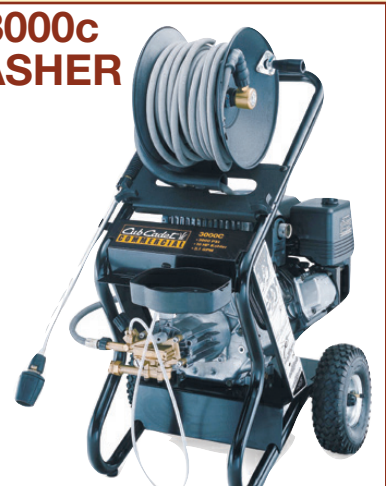

\$1699⁰⁰

SAVE \$500.00

\$55⁰⁰ Per Month

- 20.0 HP V-Twin OHV Engine with Full-Pressure Lubrication and Spin On Oil Filter
- Anti-Scalp, 3-Blade 46" Quick Attach Turbo-Cut High Vacuum Deck
- Foot-Controlled Hydrostatic Transmission
- Electric PTO to engage the Turbo-Cut Deck
- Cast-Iron Front Axle with Ball-Earings and Grease Zerk
- Ball-Bearings and Grease Zerk on Deck Spindles
- 18" Turning Radius

**Prices Start
At \$1,599**

Reg. \$1,899.00

Sale \$1,599

SAVE \$300.00

\$48⁰⁰ Per Month

18HP, 42", 44" & 48" Floating Deck

Series 1000 tractors make owning a premium Cub Cadet tractor easier than ever. With 18.5HP to 24HP models, they're the perfect choice when you need to mow one to two acres, and want the added versatility of attachments.

Model GT2150

- 22 HP V-Twin OHV Engine with Full-Pressure Lubrication and Spin-On Oil Filter
- Anti-Scalp, 3-Blade 46" Quick Attach TurboCut High Vacuum Deck
- Foot-Controlled, Heavy-Duty Hydrostatic Transmission
- Electric PTO to Engage the TurboCut Deck
- Cast-Iron Front Axle and Grease Zerk
- Ball-Bearings and Grease Zerk on Deck Spindles

CUB CADET 3000c PRESSURE WASHER

Reg. \$1599.00

Sale Price

\$899⁰⁰

Save \$700.00

- 3000 PSI
- 10HP Kohler Engine
- 50' Hose
- Stainless Steel Spray Wand
- 1 Triple Nozzle
- 1 Commercial Rotating Nozzle
- 2yr Warranty