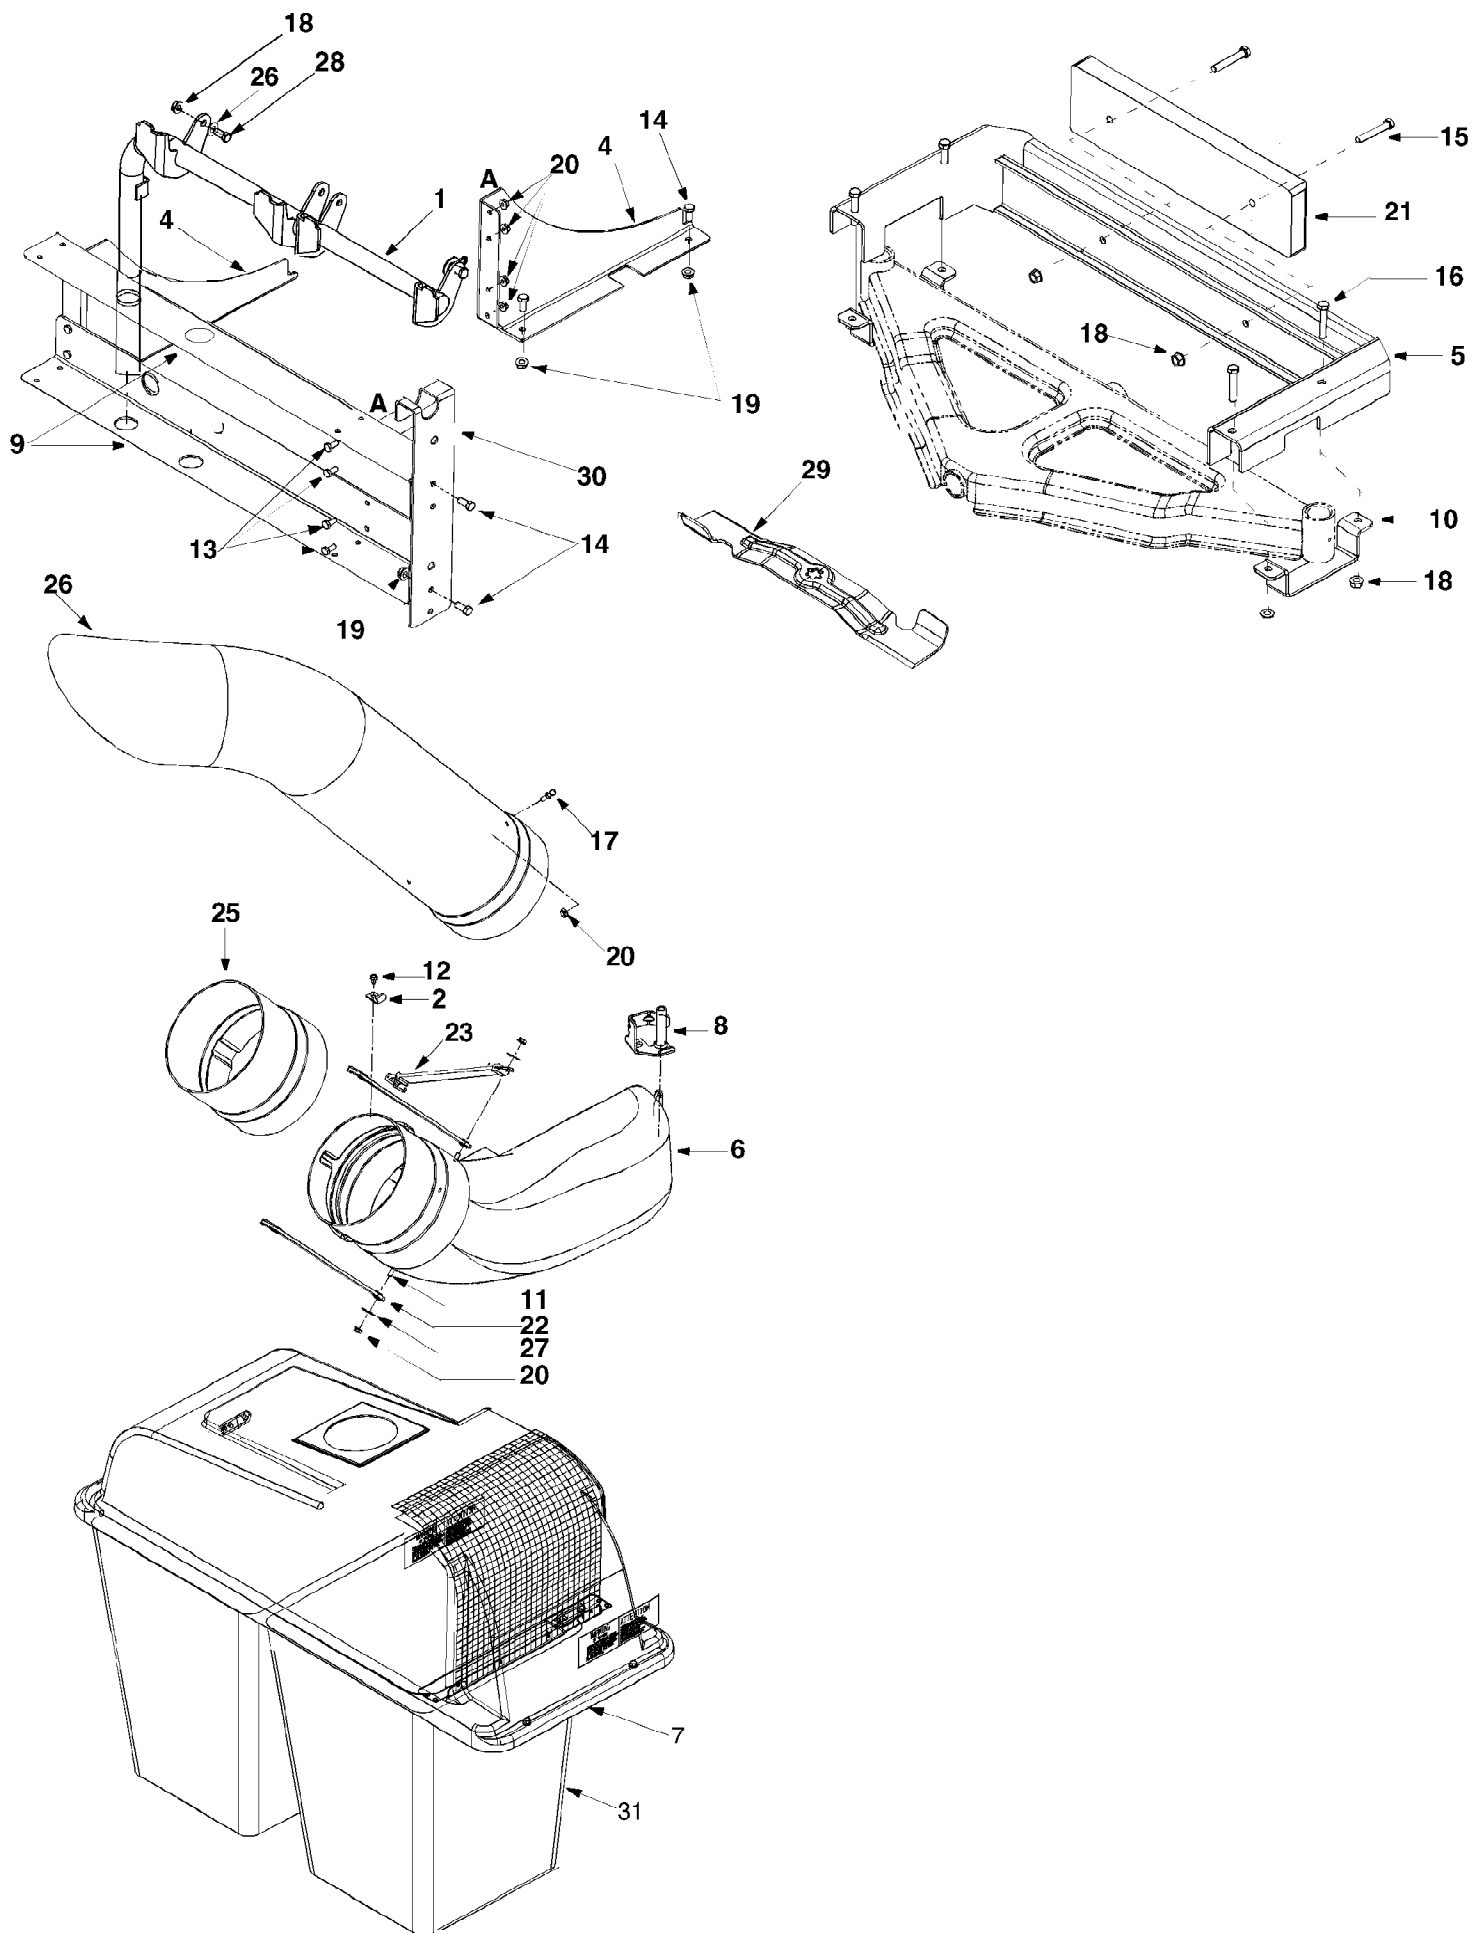

590-303-000 Double Bagger  
General Assembly 1

Ref #	Part Number	Qty	S/P/F	Description
1	16592	1	S	Support Tube Assembly
2	16606	1	S	Retainer Hook Bracket
3	603-04198	1	S	Catcher Mounting Assembly RH
4	603-04199	1	S	Catcher Mounting Assembly LH
5	603-04201	1		Weight Bar Bracket
6	631-0221	1	S	Chute Elbow
7	664-04017	1		Grasscatcher Cover Assembly
8	683-0617	1		Chute Stop Bracket
9	703-05195	1	S	Hanger Bracket
10	703-05494	1	/P	Clamp: Weight Bar Bracket
11	710-0597	1	/P	Hex Bolt 1/4-20 x 1.0
12	710-0599	1	/P	TT Screw 1/4-20 x 0.5
13	710-0751	1	/P	Hex Bolt 1/4-20 x 0.620
14	710-3008	1	/P	Hex Bolt 5/16-18 x 0.75
15	710-3011	1	/P	Hex Bolt 3/8-16 x 2.25
16	710-3144	1	/P	Hex Bolt 3/8-16 x 2.0
17	711-04069	1	S	Grasscatcher Pin
18	712-0431	1	S	Flange Lock Nut 3/8-16
19	712-3004A	1	/P	Flange Lock Nut 5/16-18
20	712-3027	1	S	Flange Lock Nut 1/4-20
21	01003789	1	S	Weight Bar
22	723-04009A	1	/P	Chute Strap
23	723-0476	1		Chute Strap
24	731-0926B	1	/P	Chute Tube
25	731-2299A	1	/P	Chute Extension
26	736-0253	1	S	Bell Washer
27	736-3092	1	/P	Flat Washer
28	738-0380	1	S	Shoulder Screw 3/8-16
29	742-04056A	1	S	Blade
30	783-0601	1	S	Catcher Support Bracket
31		1		Grassbag Assembly Parts
31	16591A	1	S	Bag Frame Hanger Bracket
31	710-0473	1	/P	Screw, #10-24 x .5
31	712-0272	1	/P	Hex Sems Nut, 10-24
31	764-0221	1	S	Bag
31	749-0701A	1	S	Frame Tube for Bag
31	710-0604	1	S	Self Tapping Screw, 5/16-18 x .625