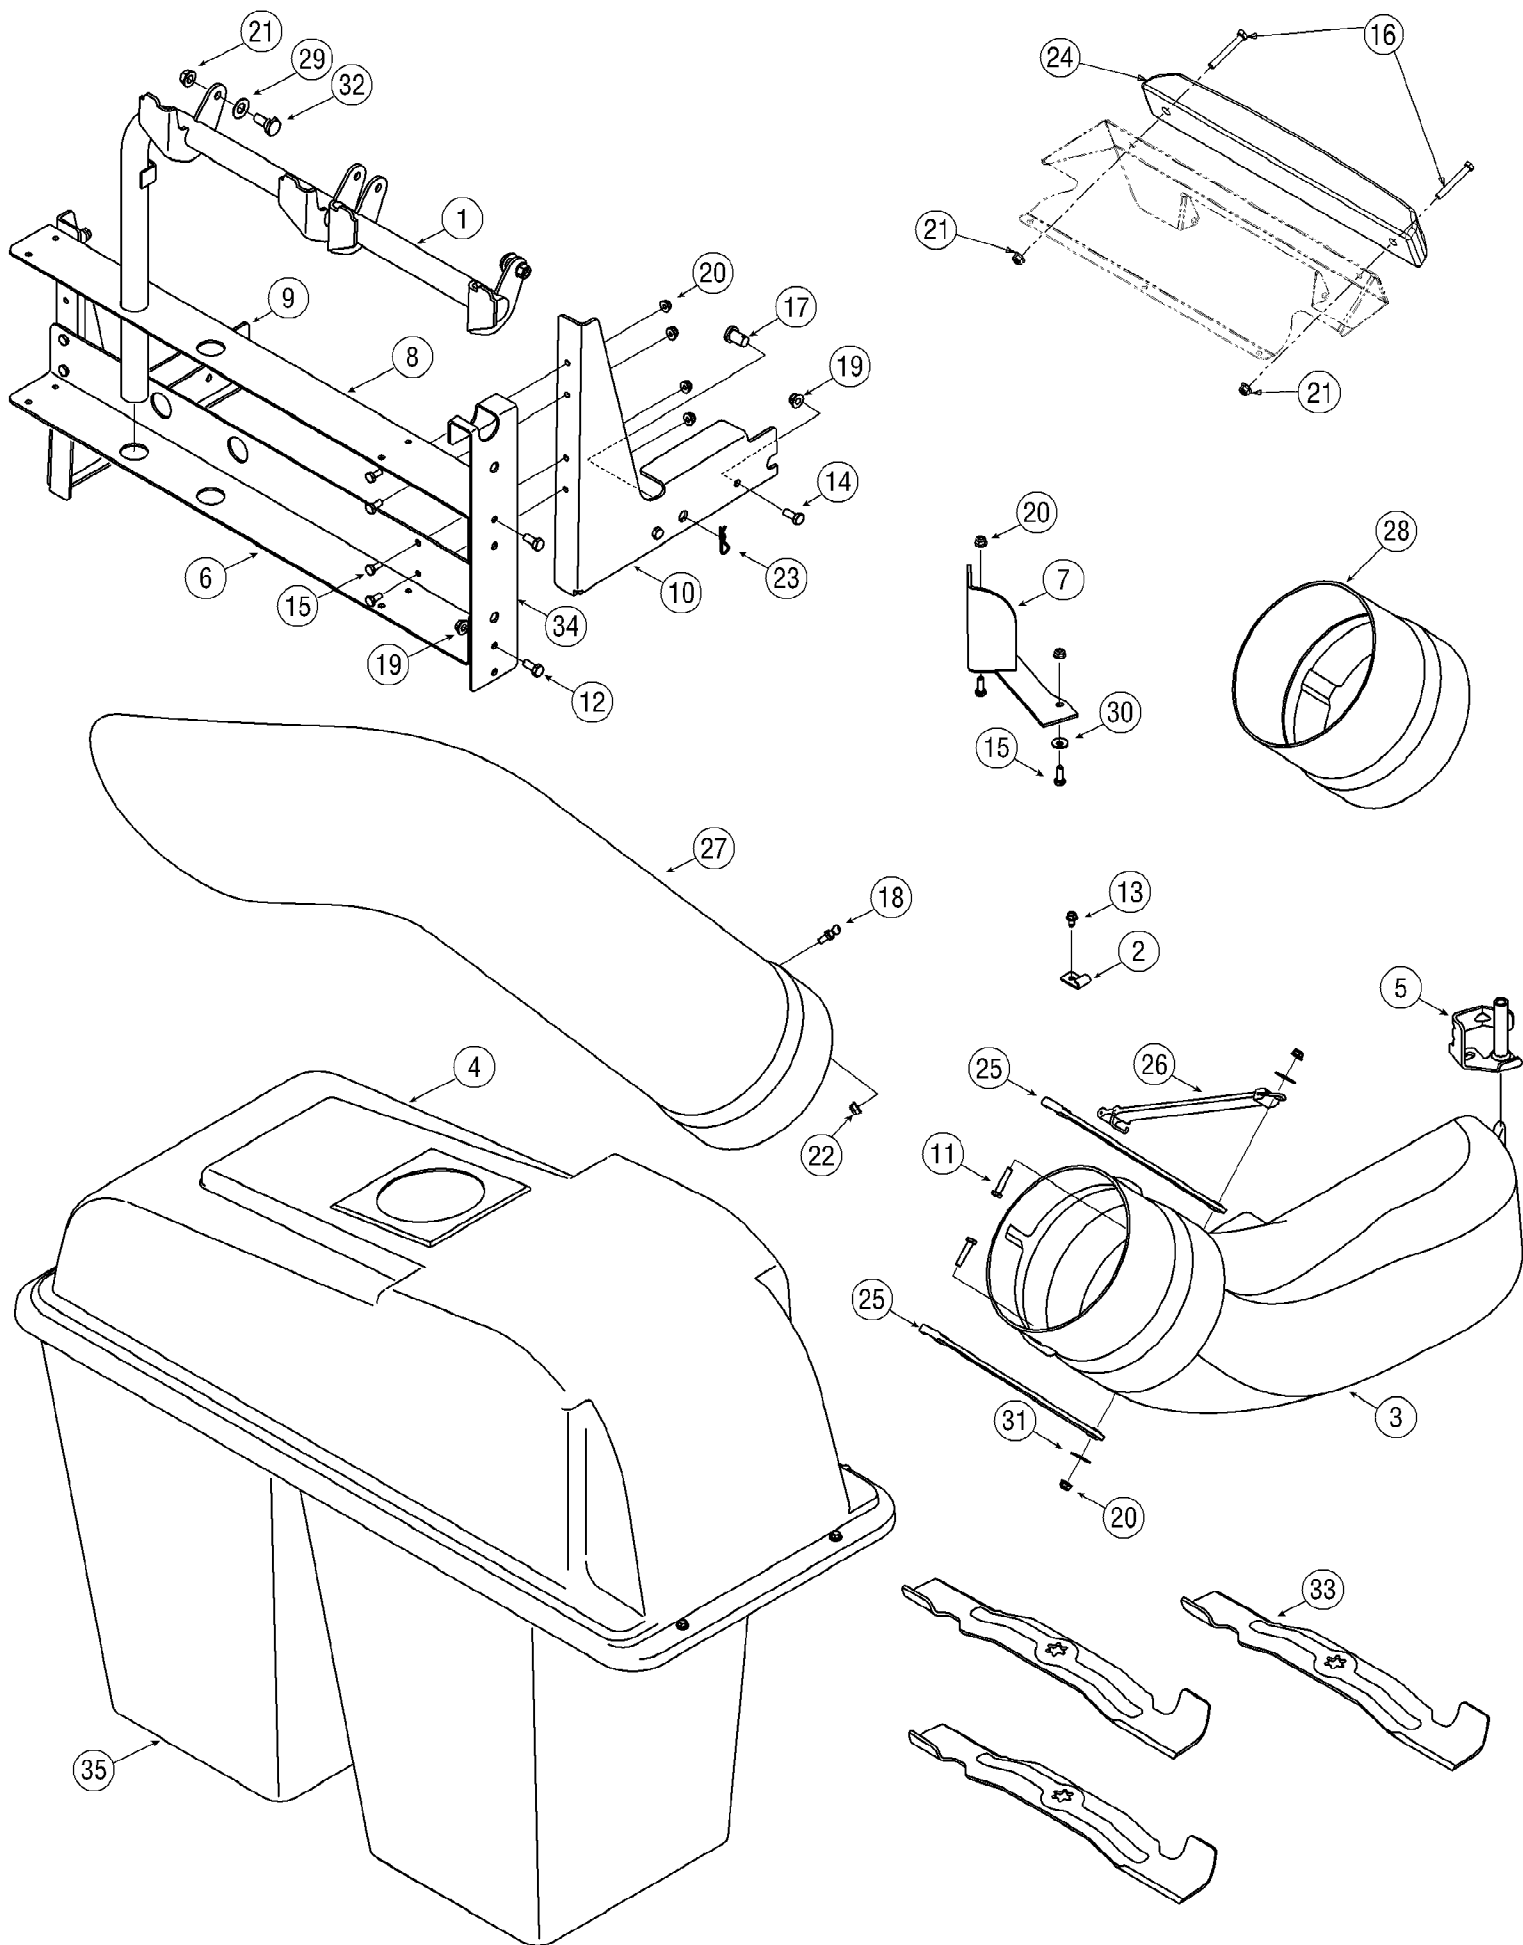

590-303-000 Double Bagger  
General Assembly 1

Ref #	Part Number	Qty	S/P/F	Description
1	16592	1	S	Support Tube Assembly
2	16606	1	S	Retainer Hook Bracket
3	603-04198	1	S	Catcher Mounting Assembly RH
4	603-04199	1	S	Catcher Mounting Assembly LH
5	603-04201	1		Weight Bar Bracket
6	631-0221	1	S	Chute Elbow
7	664-04017	1		Grasscatcher Cover Assembly
8	683-0617	1		Chute Stop Bracket
9	703-05195	1	S	Hanger Bracket
10	703-05494	1	/P	Clamp: Weight Bar Bracket
11	710-0597	1	/P	Hex Bolt 1/4-20 x 1.0
12	710-0599	1	/P	TT Screw 1/4-20 x 0.5
13	710-0751	1	/P	Hex Bolt 1/4-20 x 0.620
14	710-3008	1	/P	Hex Bolt 5/16-18 x 0.75
15	710-3011	1	/P	Hex Bolt 3/8-16 x 2.25
16	710-3144	1	/P	Hex Bolt 3/8-16 x 2.0
17	711-04069	1	S	Grasscatcher Pin
18	712-0431	1	S	Flange Lock Nut 3/8-16
19	712-3004A	1	/P	Flange Lock Nut 5/16-18
20	712-3027	1	S	Flange Lock Nut 1/4-20
21	01003789	1	S	Weight Bar
22	723-04009A	1	/P	Chute Strap
23	723-0476	1		Chute Strap
24	731-0926B	1	/P	Chute Tube
25	731-2299A	1	/P	Chute Extension
26	736-0253	1	S	Bell Washer
27	736-3092	1	/P	Flat Washer
28	738-0380	1	S	Shoulder Screw 3/8-16
29	742-04056A	1	S	Blade
30	783-0601	1	S	Catcher Support Bracket
31		1		Grassbag Assembly Parts
31	16591A	1	S	Bag Frame Hanger Bracket
31	710-0473	1	/P	Screw, #10-24 x .5
31	712-0272	1	/P	Hex Sems Nut, 10-24
31	764-0221	1	S	Bag
31	749-0701A	1	S	Frame Tube for Bag
31	710-0604	1	S	Self Tapping Screw, 5/16-18 x .625