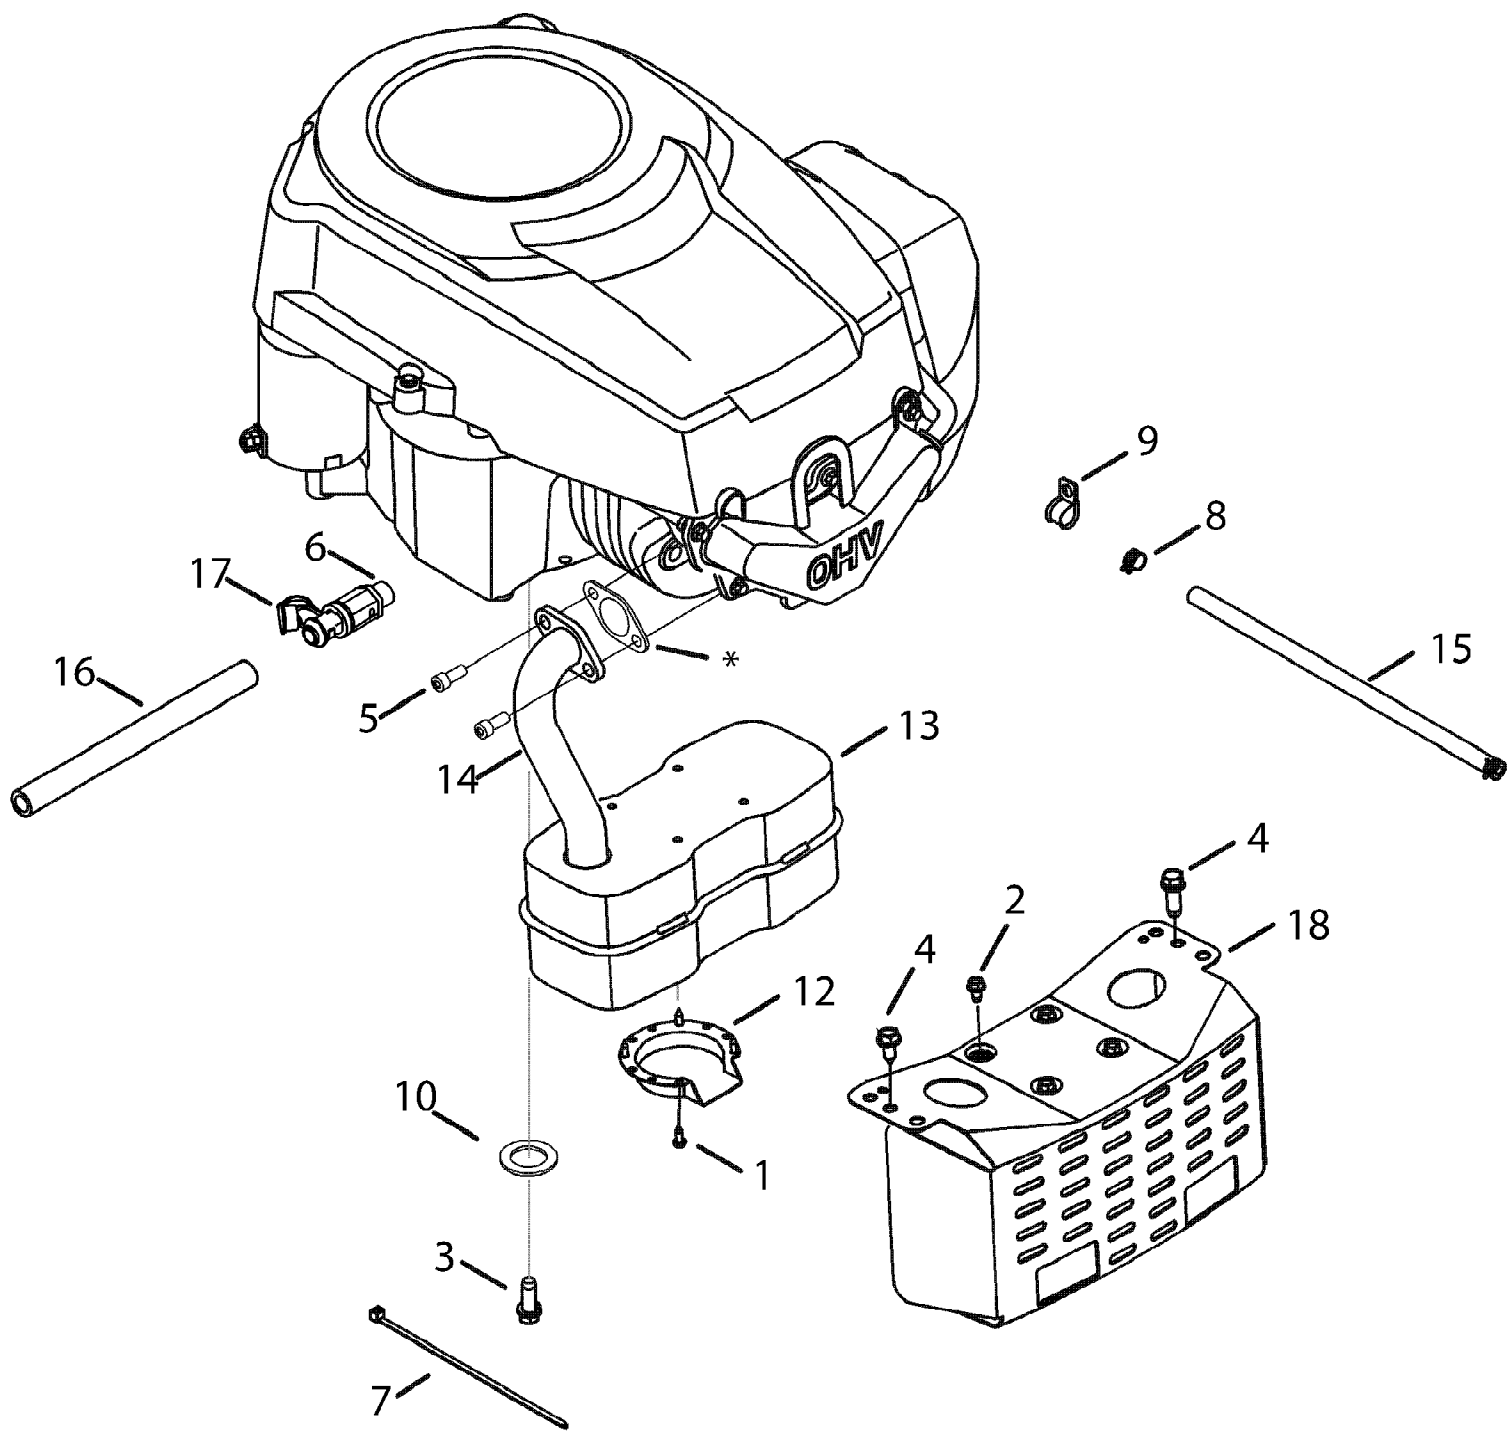

13AV616G597 (2008)  
Drive & Rear Wheels

Page 3 of 26

Ref #	Part Number	Qty	S/P/F	Description
57	710-1260A	1	/P	Hex Wash. Hd. Scr. 5/16-18 x .75 Lg.
58	710-1611B	1	/P	Screw 5/16-18 x .75
59	711-04159B	1		Pin 3/8-16 x 2.68 Lg.
60	712-04065	1	/P	Flange Lock-Nut 3/8-16 Gr. F Nylon
61	712-3004A	1	/P	Hex Flange L-Nut 5/16-18
62	712-0240	1	S	Hex Jam Nut 7/16-20
63	736-0119	1	S	L-Wash 5/16 ID
64	732-0335	1		Com pression Spring
65	732-0955	1		Extension Spring, .50 OD x 1.41
66	732-0963	1		Extension Spring, .50 Dia. x 6.37
67	735-0662	1		AutoDrive Pedal Pad
68	735-3049A	1	/P	Brake Pad
69	736-3008	1	S	Flat Washer .312 ID x .75 OD
70	738-0155	1	S	Shld. Scr .437 Dia x .162 Lg.
71	738-0380	1	S	Shoulder Screw .500 x .25
72	741-0225	1	S	Hex Flange Bearing .630 ID
73	741-3065B	1	/P	Hex Flanged Bearing .628 ID
74	747-04093A	1		Brake Lock Rod
75	747-04096	1		Cruise Control Rod
76	748-04039C	1		Cruise Control Latch
77	783-04612	1	S	Steering Support Bracket
78	783-0663E	1	/P	Drive Lockout Bracket
79	747-04521	1		Brake Pedal
80	710-0224	1	S	Hex AB-Tap Scr #10 x .50" Lg.
81	17962	1		Switch Plate
82	725-04039	1	S	Interlock Switch
83	710-1007	1	/P	Hex L-Wash HD Scr 3/8-16 x 1.5
84	736-0242	1	/P	Cupped Washer .345 ID x .88 OD x .060
85	710-0627	1	/P	Hex L-Bolt 5/16-24 x .75 Gr. 5
86	634-0104	1		Wheel Assembly Complete, 20 x 8 x 8
86	734-1730	1		Tire Only, 20 x 8 x 8, Square Shoulder Not shown
86	634-0177	1	/P	Wheel Assembly Complete, 20 x 10 x 8
86	734-1873	1		Tire Only, 20 x 10 x 8, Square Shoulder Not shown
86	634-0070	1	/P	Rim Only Not shown
86	734-0255	1	S	Air Valve (Not Shown)
	725-0157	1	/P	Cable Tie (Not Shown)
	726-0154	1	S	Push Mount Tie (Not Shown)