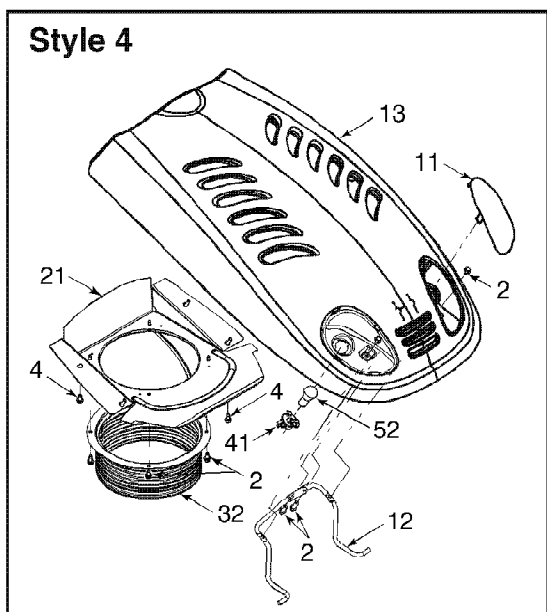

13AV616G597 (2008)
Hood & Grille

Page 7 of 26

Ref #	Part Number	Qty	S/P/F	Description
1	710-3015	1	/P	Hex Cap Bolt 1/4-20 x .75" Lg. Gr. 5
2	710-0599	1	/P	Hex Wash S-Tapp Scr. 1/4-20 x .50
3	712-04064	1	/P	Hex L-Flanged Nut 1/4-20 Gr. F, Nylon
4	710-0895	1		Hex Tapp Scr 1/4 x .75" Lg.
5	710-0924	1	/P	Truss Mach Scr 1/4-20 x .75" Lg.
6	710-0642	1	/P	Thd Forming Scr. 1/4-20 x .75 Lg.
7	712-0292	1	/P	Speed Nut
8	712-04063	1	/P	Flange Locknut 5/16-18 Gr. F, Nylon
9	731-2286A	1	S	Head Light Lens Style 6
10	747-2127	1		Hood Latch Rod
11	731-1979	1	S	LH Head Light Lens Style 4
11	731-1978	1	S	RH Head Light Lens Style 4
12	747-1132A	1	/P	Hood Support Rod
13	731-1980B	1	S	Hood, Style 4 (Yellow)
14	731-04958	1	S	LH Side Panel, Style 4, Yellow
14	731-5473	1		LH Side Panel, Style 6
15	731-1982C	1	S	RH Side Panel, Style 4, Yellow
15	731-2308B	1	S	RH Side Panel, Style 6
16	710-0607	1	/P	Hex Wash HD AB Tap Scr 5/16-18 x .5
17	712-04065	1	/P	Flange Locknut 3/8-16 Gr. F, Nylon
18	736-0173	1	/P	Flat Washer .28 ID x .74 DE x .063
19	736-3078	1	/P	Flat Washer .344 ID x 1.0
20	738-0143	1	/P	Shoulder Scr. .498 x .340: 3/8-16
21	783-0808A	1	S	Heat Shield, 4-style
22	710-04484	1		S-Tapp Scr 5/16-18 x .75
23	731-05674	1		Bumper Cap
25	783-0726E	1	/P	RH Dash Support Plate
26	731-05002	1		Dash Panel, (w/Manual PTO)
26	731-05037	1		Dash Panel, (w/Electric PTO)
27	731-04213	1		Parking Brake Button
28	783-0727D	1		LH Dash Support Plate
29	731-04214	1		Cruise Control Button
30	747-1155	1		Brake/Cruise Pivot Rod
31	783-0728B	1		Pivot Bar Brkt.
32	731-2232A	1	/P	Intake Bellow (Kohler and Intek Single)
32	731-2234A	1	/P	Intake Bellow (Intek Twin Engine)
33	751-0603	1	S	Cap-Fuel
34	751-0818D	1	S	Fuel Tank 2 Gal. (w/Electric PTO)
34	751-0659D	1	/P	Fuel Tank 2 Gal. (w/Manual PTO)
34	751-0658E	1	/P	Fuel Tank 3 Gal.
35	725-1745	1	S	Ignition Key w/Plastic Cover
35	725-1744	1	S	Ignition Key w/o Plastic Cover
37	747-04301	1		Side Panel Support
38	725-04036A	1	S	Systems Indicator Monitor w/Hour Meter
38	725-04036	1	S	Sys. Ind. Mon. w/Hr. Mtr., Curved Face
39	725-04230B	1	S	Ignition Switch-Export Module
40	746-1085A	1	S	Choke Cable 39" Lg. (Twin (optional))
40	746-1088	1	S	Choke Cable 23" Lg. (Single) (optional)
41	725-1649	1	S	Socket
46	746-04365	1		Throttle/Choke Cable (Twin 20 HP)
46	746-04417	1	S	Throttle/Choke Cable (Twin 25 HP)
46	746-04364	1		Throttle/Choke Cable (Single)
47	731-1999