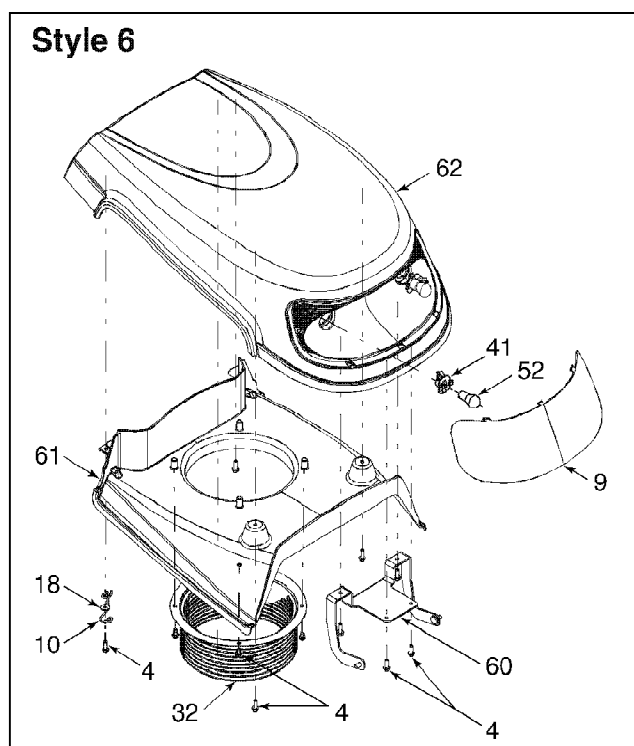

13AV616G597 (2008)
Hood & Grille

Page 7 of 26

Ref #	Part Number	Qty	S/P/F	Description
1	710-3015	1	/P	Hex Cap Bolt 1/4-20 x .75" Lg. Gr. 5
2	710-0599	1	/P	Hex Wash S-Tapp Scr. 1/4-20 x .50
3	712-04064	1	/P	Hex L-Flanged Nut 1/4-20 Gr. F, Nylon
4	710-0895	1		Hex Tapp Scr 1/4 x .75" Lg.
5	710-0924	1	/P	Truss Mach Scr 1/4-20 x .75" Lg.
6	710-0642	1	/P	Thd Forming Scr. 1/4-20 x .75 Lg.
7	712-0292	1	/P	Speed Nut
8	712-04063	1	/P	Flange Locknut 5/16-18 Gr. F, Nylon
9	731-2286A	1	S	Head Light Lens Style 6
10	747-2127	1		Hood Latch Rod
11	731-1979	1	S	LH Head Light Lens Style 4
11	731-1978	1	S	RH Head Light Lens Style 4
12	747-1132A	1	/P	Hood Support Rod
13	731-1980B	1	S	Hood, Style 4 (Yellow)
14	731-04958	1	S	LH Side Panel, Style 4, Yellow
14	731-5473	1		LH Side Panel, Style 6
15	731-1982C	1	S	RH Side Panel, Style 4, Yellow
15	731-2308B	1	S	RH Side Panel, Style 6
16	710-0607	1	/P	Hex Wash HD AB Tap Scr 5/16-18 x .5
17	712-04065	1	/P	Flange Locknut 3/8-16 Gr. F, Nylon
18	736-0173	1	/P	Flat Washer .28 ID x .74 DE x .063
19	736-3078	1	/P	Flat Washer .344 ID x 1.0
20	738-0143	1	/P	Shoulder Scr. .498 x .340: 3/8-16
21	783-0808A	1	S	Heat Shield, 4-style
22	710-04484	1		S-Tapp Scr 5/16-18 x .75
23	731-05674	1		Bumper Cap
25	783-0726E	1	/P	RH Dash Support Plate
26	731-05002	1		Dash Panel, (w/Manual PTO)
26	731-05037	1		Dash Panel, (w/Electric PTO)
27	731-04213	1		Parking Brake Button
28	783-0727D	1		LH Dash Support Plate
29	731-04214	1		Cruise Control Button
30	747-1155	1		Brake/Cruise Pivot Rod
31	783-0728B	1		Pivot Bar Brkt.
32	731-2232A	1	/P	Intake Bellow (Kohler and Intek Single)
32	731-2234A	1	/P	Intake Bellow (Intek Twin Engine)
33	751-0603	1	S	Cap-Fuel
34	751-0818D	1	S	Fuel Tank 2 Gal. (w/Electric PTO)
34	751-0659D	1	/P	Fuel Tank 2 Gal. (w/Manual PTO)
34	751-0658E	1	/P	Fuel Tank 3 Gal.
35	725-1745	1	S	Ignition Key w/Plastic Cover
35	725-1744	1	S	Ignition Key w/o Plastic Cover
37	747-04301	1		Side Panel Support
38	725-04036A	1	S	Systems Indicator Monitor w/Hour Meter
38	725-04036	1	S	Sys. Ind. Mon. w/Hr. Mtr., Curved Face
39	725-04230B	1	S	Ignition Switch-Export Module
40	746-1085A	1	S	Choke Cable 39" Lg. (Twin (optional))
40	746-1088	1	S	Choke Cable 23" Lg. (Single) (optional)
41	725-1649	1	S	Socket
46	746-04365	1		Throttle/Choke Cable (Twin 20 HP)
46	746-04417	1	S	Throttle/Choke Cable (Twin 25 HP)
46	746-04364	1		Throttle/Choke Cable (Single)
47	731-1999