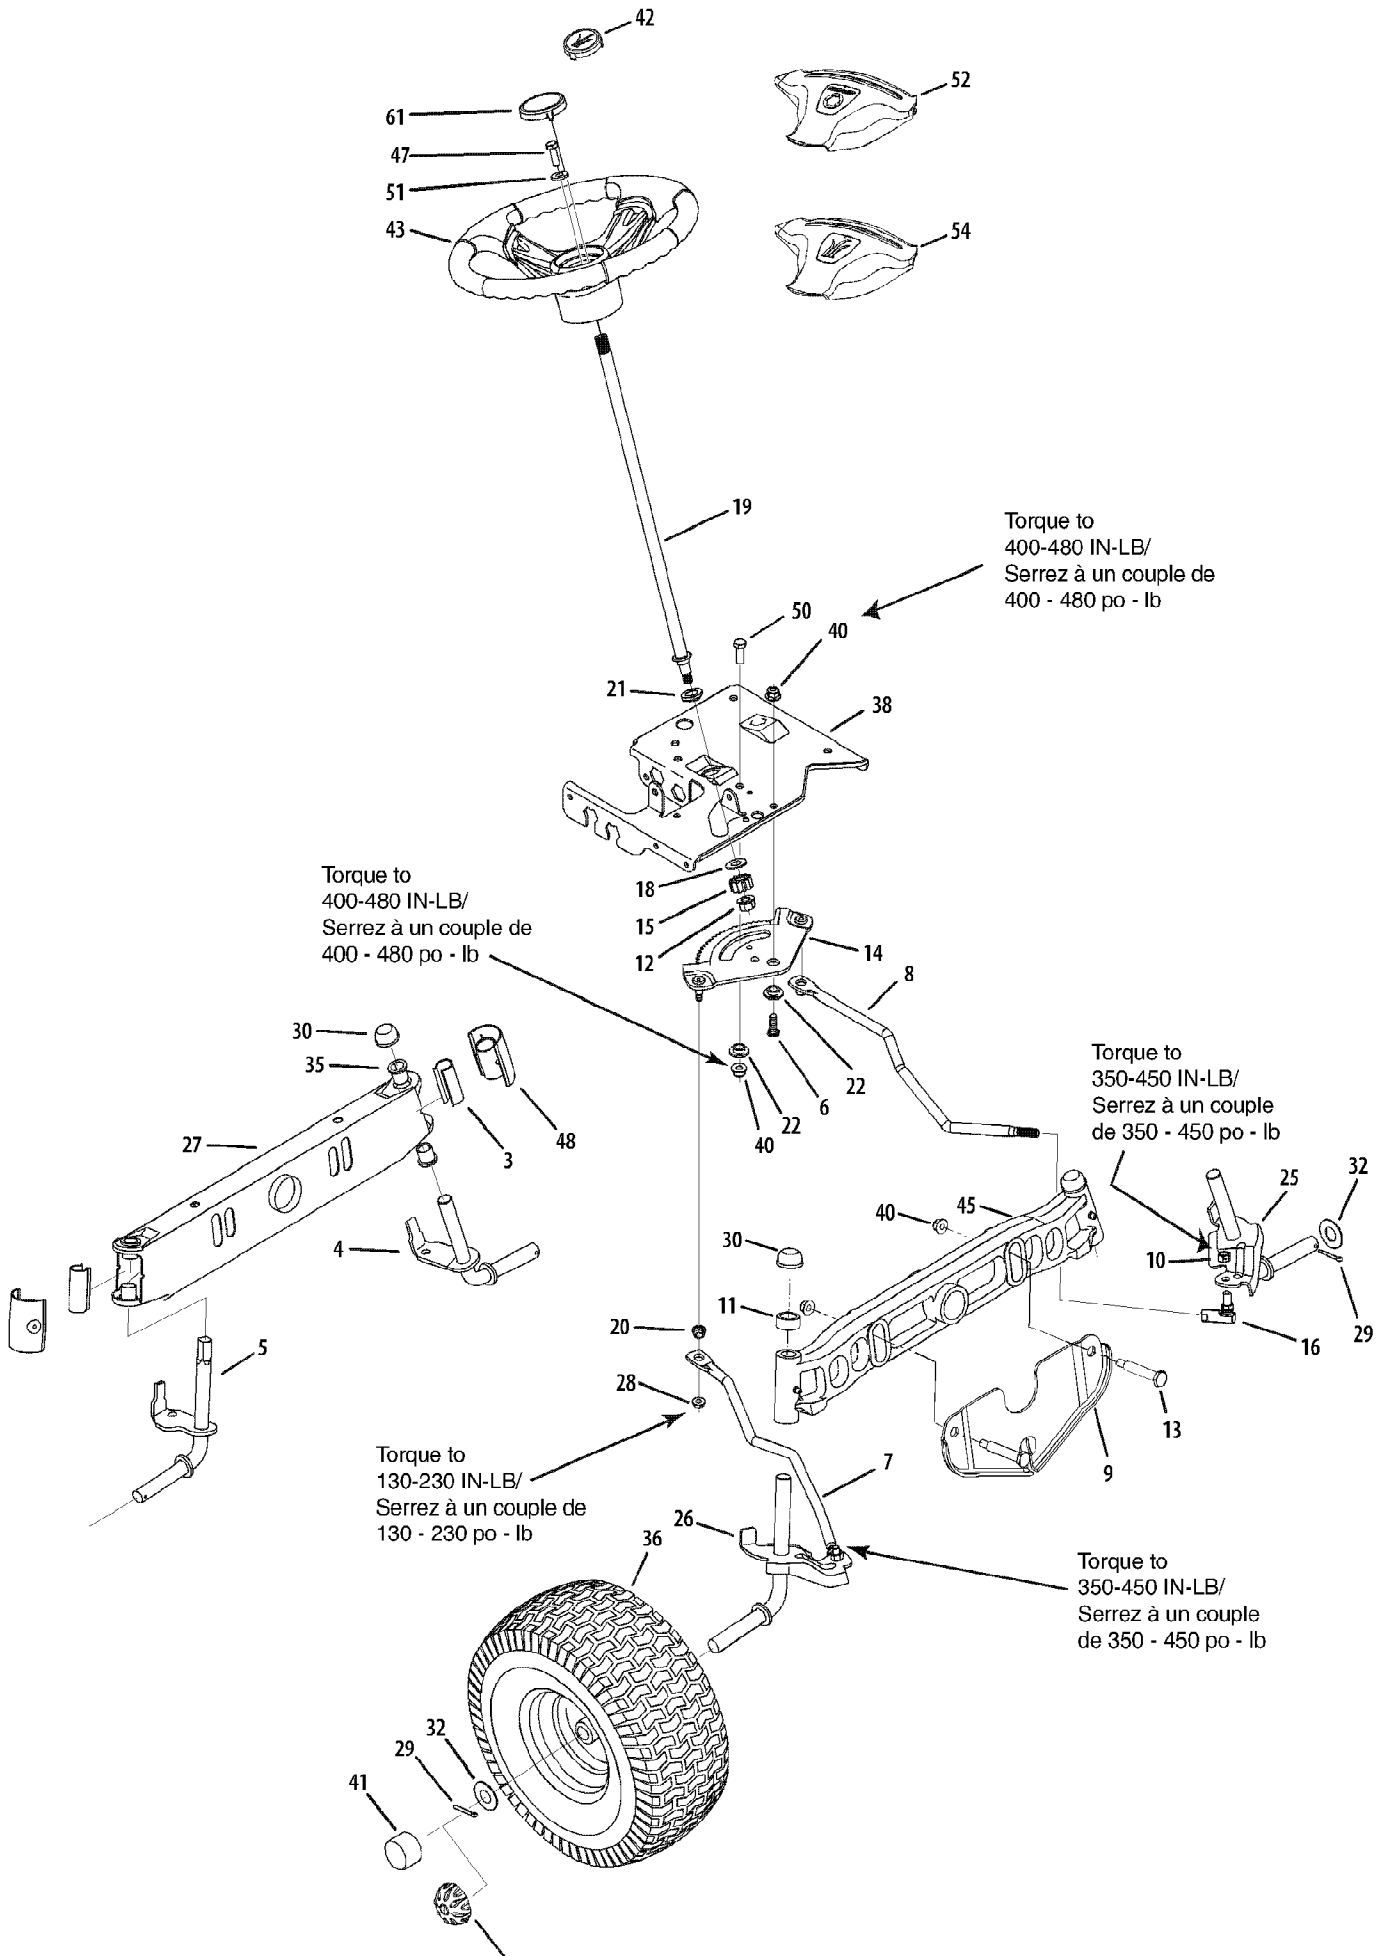

13AV616G597 (2008)  
Seat & Fender

Page 23 of 26

Ref #	Part Number	Qty	S/P/F	Description
52	714-0111	1	S	Cotter Pin 3/32 dia. x 1.00 Lg.
53	783-04963A	1		Arm Lift (46" deck w/manual PTO & 50" deck)
54	783-0209D	1	/P	Seat Lift Bracket
55	731-05498A	1	/P	Lift Lever Cover (Model 60R)
56	783-04081B	1		Seat Pivot Bracket, Manually Adjusted
57	735-0190	1		Grommet
58	750-3310	1		Flg. Spacer .3125 x .4375 x .625
59	710-0870	1	/P	Hex Wash Hd Scr. 3/8-16 x .625 Gr. 5
61	726-3046	1	/P	Ratchet Clip .25 Dia.
62	738-0296	1	S	Shoulder Bolt .437 Dia. x .268
63	726-0201	1		Push Speed Nut (Quick Adjustment Only)
65	738-04012A	1	/P	Shoulder Spacer .625 x .175, 3/8-16
66	720-04061	1		Knob, 3/8-16 x .625
67	736-0300	1	S	Flat Washer .406 x .875 x .059
68	710-0451	1	/P	Carriage Bolt 5/16 x 18 x .75" Lg.
69	710-0604A	1	/P	Hex TT Scr. 5/16-18 x .875
70	726-0278	1		Insulator Plate
71	710-0932	1	/P	Carriage Bolt 1/4-20 x 1.00" Lg.
72	712-0271	1	/P	Sems Hex Nut 1/4-20
73	731-2618	1		RH Fender Flare
74	731-2619	1		LH Fender Flare
75	731-1993A	1		Cover w/Cup Holder
76	710-0599	1	/P	Hex Wash S-Tapp Scr 1/4-20 x .50
77	731-04591	1	S	Cup Holder, Style 7
78	712-0206	1	S	Hex Nut 1/2-13
79	736-3084	1	/P	Flat Washer .510 x 1.12 x .06
80	738-1011A	1	/P	Shoulder Screw .50 x 2.230:3/8-16
81	738-04130	1		Shoulder Screw .625 x .175: 3/8-16
82	783-04494B	1		Deck Lift Arm RH (42" Deck)
82	783-04711B	1	/P	Deck Lift Arm LH (Not Shown)
84	736-0607	1	/P	Ext. Lockwasher 5/16 ID