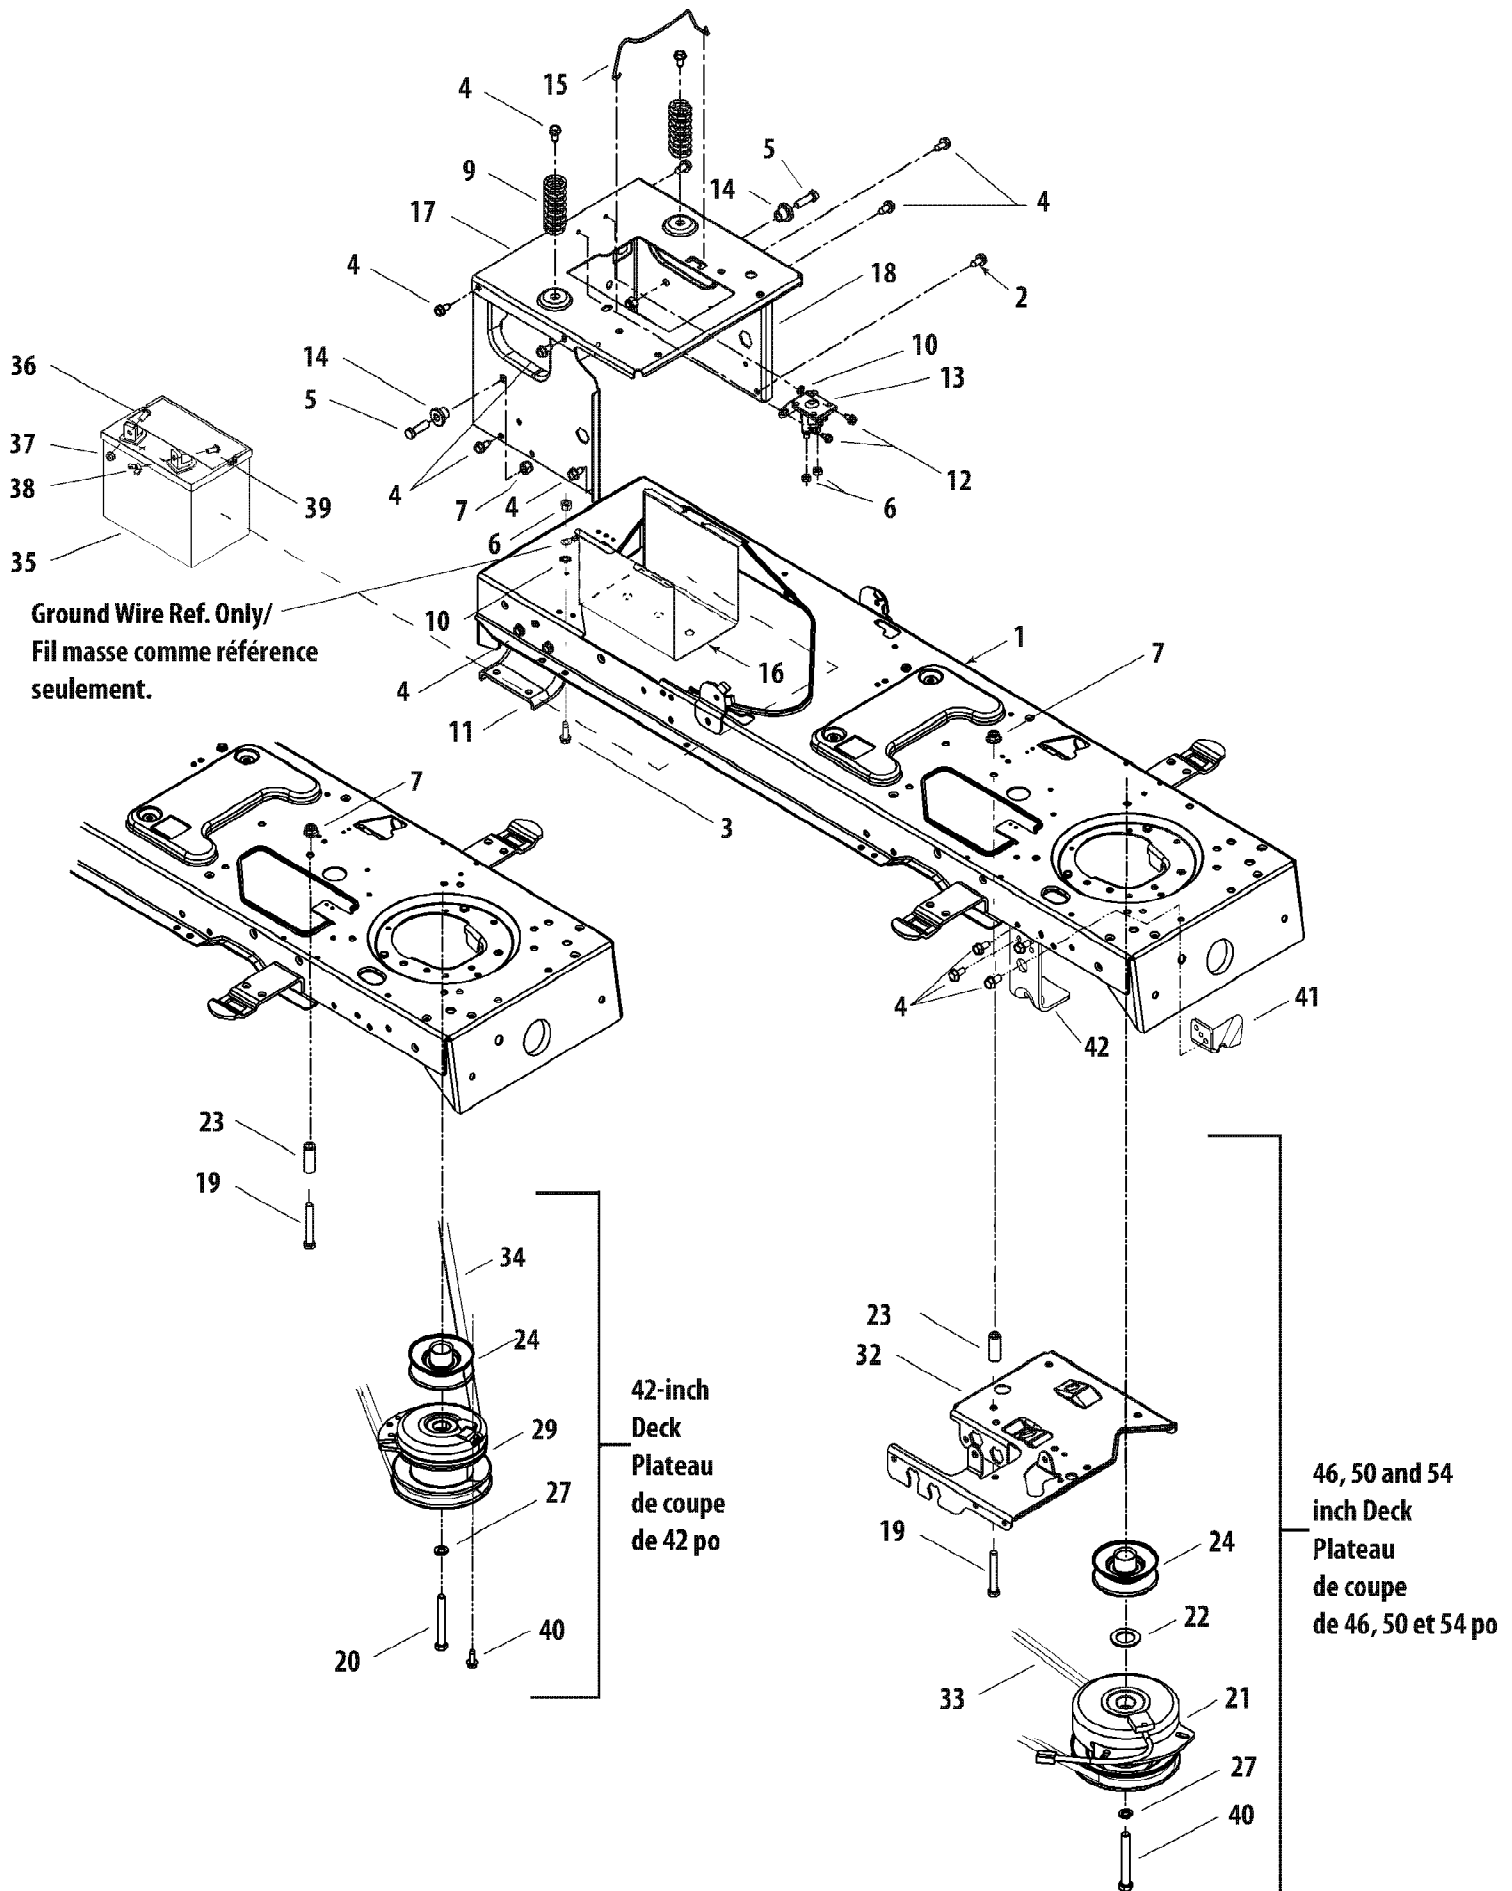

13AV616G597 (2008)
PTO & Battery Electric

13AV616G597 (2008)
PTO & Battery Electric

Page 15 of 26

Ref #	Part Number	Qty	S/P/F	Description
1	683-04173B	1		Lower Frame Assembly
2	710-0607	1	/P	Hex Wash HD S-Tapp Scr 5/16-18 x .50
3	710-0642	1	/P	Thd Forming Scr. 1/4-20 x .75 Lg.
4	710-04484	1		S-Tapp Scr 5/16-18 x .75
5	710-3005	1	/P	Hex Bolt 3/8-16 x 1.25
6	712-04064	1	/P	Hex L-Flanged Nut 1/4-20 Gr. F Nylon
7	712-04065	1	/P	Flange Lock-Nut 3/8-16 Gr. F Nylon
9	732-04035	1		Compression Spring 1.28 x 3.125
10	736-0222	1	S	Ext. L-Washer 1/4 ID
11	783-0693	1		Axle Bracket
12	710-0599	1	/P	Hex Wash S-Tapp Scr 1/4-20 x .50
13	725-04439	1		Solenoid
14	738-04058	1		Shoulder Spacer .38 x 1.0 x .70
15	747-04121A	1		Battery Retainer Rod
16	783-0349	1		Battery Tray
17	783-04329A	1		Frame Seat Bracket
18	783-04809D	1	S	Upper Frame (600)
18	783-04811C	1		Upper Frame (800)
19	710-3011	1	/P	Hex Cap Screw, 3/8-16 x 2.25 Gr. 5
20	710-3157A	1	/P	Hex Bolt 7/16-20 x 3.25 Gr. 5
21	717-04174A	1	S	Electric PTO Clutch 46 & 50" Deck
21	717-1774C	1	S	Electric PTO Clutch 54" Deck
22	736-0277	1		Flat Washer 1.03 ID x 1.64 OD x .095
23	748-0415B	1	/P	Spacer .385 ID x .635 OD x 1.54
24	756-0978B	1	/P	Engine Pulley (hydrostatic models)
24	756-0639A	1	/P	Engine Pulley, 3.56 OD
27	736-0171	1	S	Lockwasher 7/16 ID
29	717-04163	1	S	Electric PTO Clutch 42" Deck
32	783-04612	1	S	Steering Support Bracket
33	754-04033	1	S	V-Belt Type A Sec x 118.20 (46" Deck)
33	754-0642	1	S	V-Belt Type A Sec x 138.0 (54" Deck)
33	754-0467	1	S	V-Belt 90.8 (50" Deck)
34	754-0497	1	S	PTO Belt (w/42" deck)
35	725-1707D	1	S	Battery 245 CCA (Dry)
36	710-04666	1		Hex Flg. Bolt 1/4-10 x .75 Gr. 5
37	712-0271	1	/P	Sems Hex Nut 1/4-20
38	712-3087	1	/P	Wing Nut 1/4-20 Thd.
39	738-1132	1		Shoulder Screw, 1/4-20
40	710-04379A	1		Hex Hd. Cap Scr. 7/16-20 x 3.5