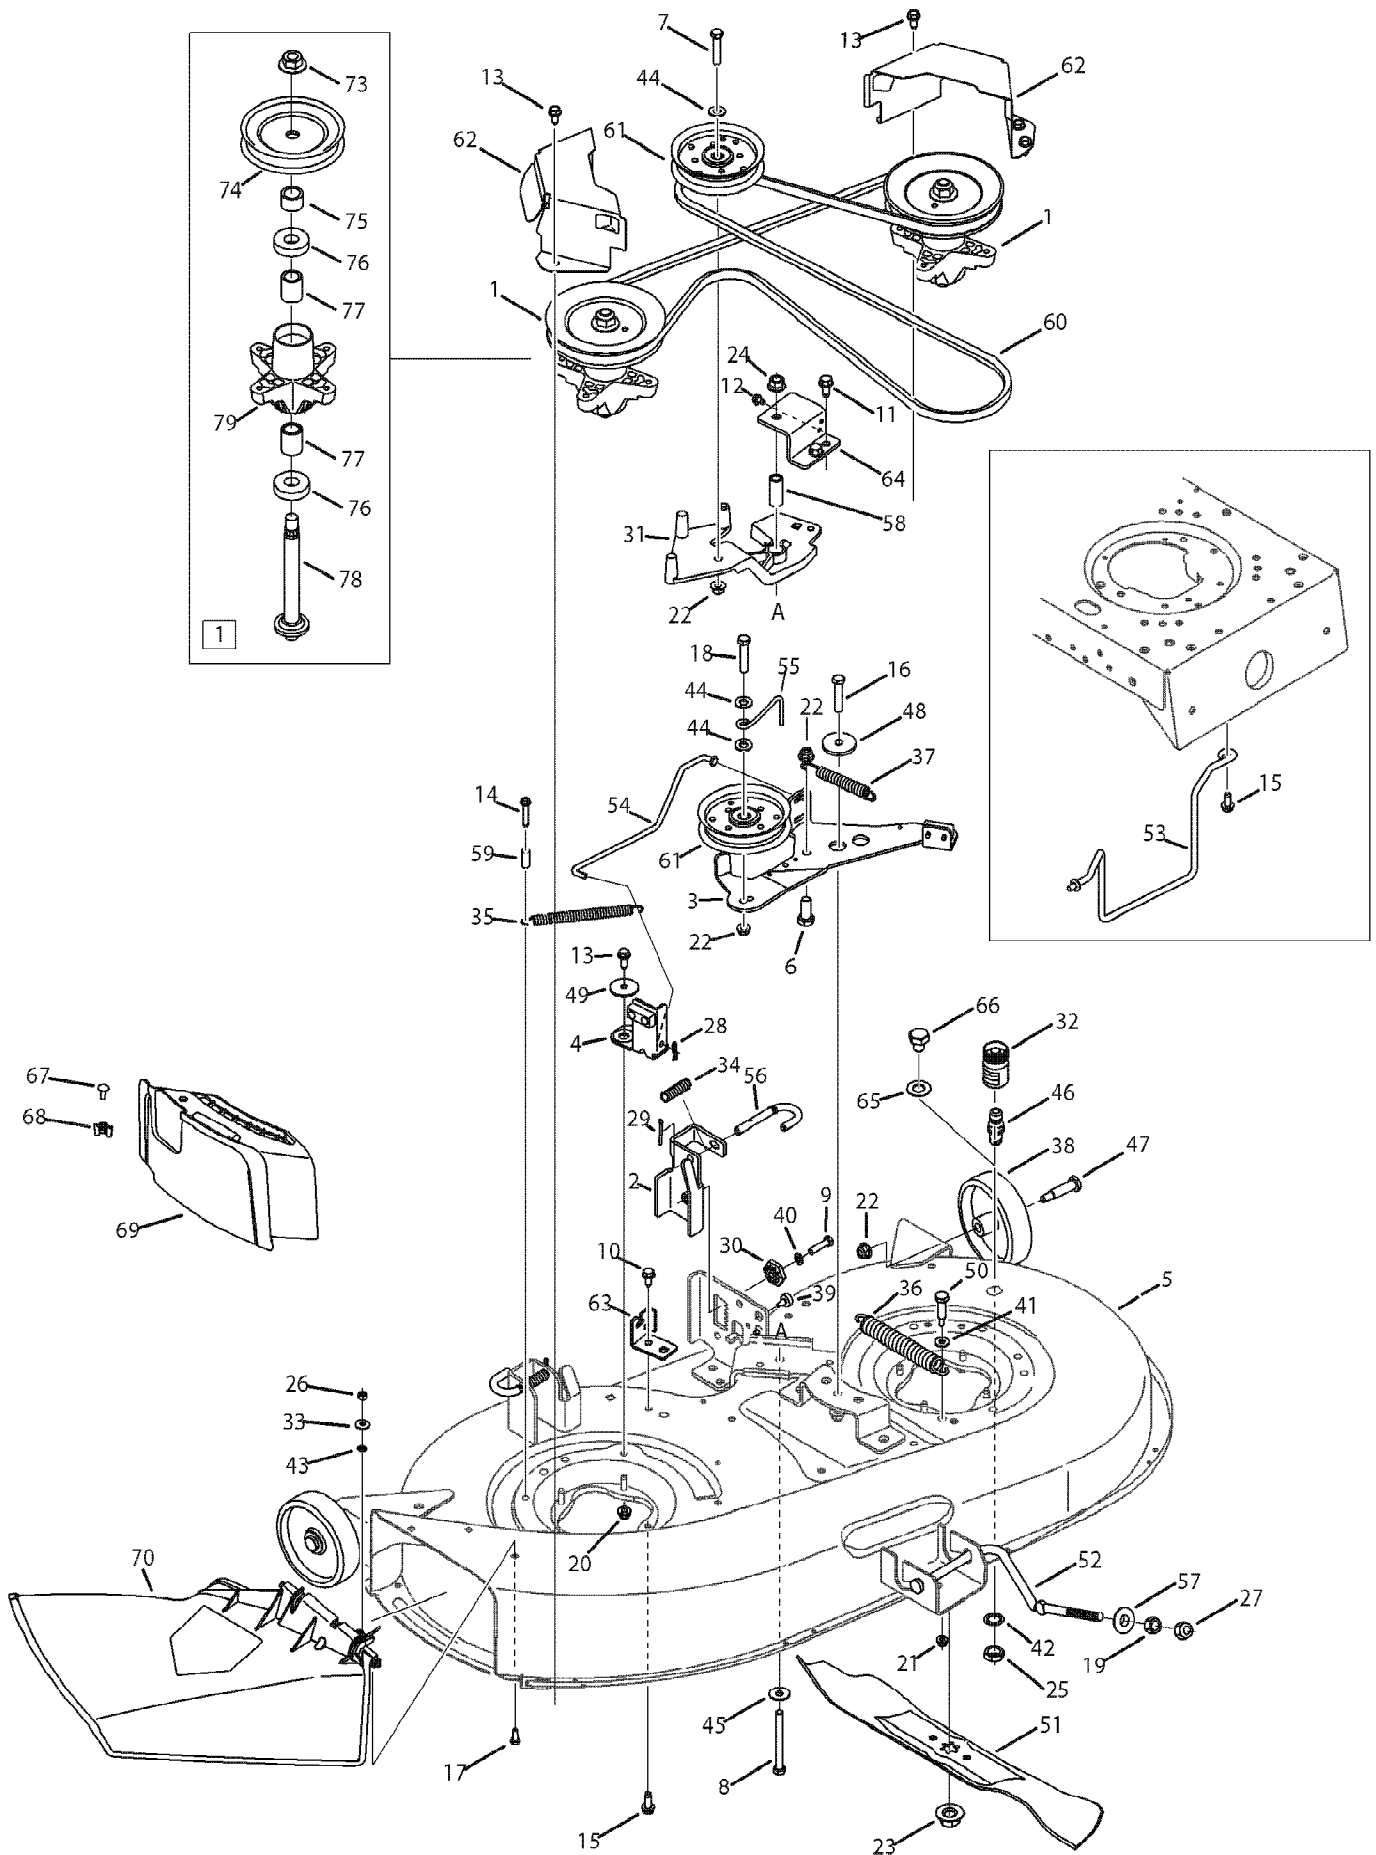

13AV616G597 (2008)
Mowing Deck 42-inch

13AV616G597 (2008)
Mowing Deck 42-inch

Page 12 of 26

Ref #	Part Number	Qty	S/P/F	Description
1	618-04456	1	S	Spindle Ass'y Pulley 6.3 Dia.
2	683-0254B	1	/P	Deck Adjustment Bracket w/Weld Nut
3	683-04138B	1	/P	Brake Assembly 42" Deck Manual PTO
3	783-04491D	1		Pivot Idler Bracket Electric PTO
4	683-04167	1	S	Deck Brake Assembly Manual PTO
5	683-04261	1	S	Deck Ass'y 42" w/wh. brkt
6	710-0216	1	/P	Hex Cap Screw 3/8-16 x .75 Manual PTO
6	710-0514	1	/P	Hex Cap Screw 3/8-16 x 1.0 Electric PTO
7	710-0347	1	/P	Hex Screw 3/8-16 x 1.75
8	710-0510	1	/P	Hex Screw 1/4-20 X 2.00
9	710-0528	1	/P	Hex Bolt 5/16-18 x 1.25
10	710-04484	1		S-Tapp Scr 5/16-18 x .75
11	710-0623	1	/P	Hex S-Tapp Scr 3/8-24 X .50
12	710-0653	1	/P	Hex Wash HD Tapp Scr 1/4-20 x .375 Manual PTO
13	710-3008	1	/P	Hex Hd. Cap Scr. 5/16-18 x .75
14	710-0778	1	/P	Hex Wash HD Bolt 1/4-20 x 1.50" Lg.
15	710-1260A	1	/P	Hex Wash. Hd. Scr. 5/16-18 x .75 Lg.
16	710-3005	1	/P	Hex Bolt 3/8-16 x 1.25
17	710-3015	1	/P	Hex Cap Bolt 1/4-20 x .75" Lg.
18	710-3144	1	/P	Hex Bolt 3/8-16 x 2.0" Lg. (Gr. 5)
19	712-0206	1	S	Hex Nut 1/2-13
20	712-04063	1	/P	Flange Locknut 5/16-18 Gr. F, Nylon Manual PTO
21	712-04064	1	/P	Hex L-Flanged Nut 1/4-20 Gr. F Nylon
22	712-04065	1	/P	Flange Lock-Nut 3/8-16 Gr. F Nylon
23	712-0417A	1	/P	Hex Flange Nut 5/8-18
24	712-0459	1	/P	Flange Lock Nut, 7/16-20
25	712-0641	1	S	Hex Nut M16-1.5 DIN 936
26	712-3006	1	/P	Hex Nut 1/4-20 Gr. 5
27	712-3083	1	/P	Hex Nut, 1/2-13
28	714-0104	1	S	Int. Cotter Pin .072 x 1.13" Lg. Manual PTO
29	714-0470	1	S	Cotter Pin 1/8" Dia x 1.25
30	717-04074	1	S	Deck Adjustment Gear
31	719-04233	1	S	Idler Bracket Electric PTO
32	721-04041	1	S	Water Nozzle Adaptor
33	726-0233	1	/P	Bolt Retainer 1/4" x .50" OD
34	732-0306A	1	S	Compression Spring .531 OD x 1.75 Lg.
35	732-04287	1		Extension Spring .50 dia x 6.37 Manual PTO
35	732-04391	1		Extension Spring .94 x 7.57 Electric PTO
36	732-0459C	1	/P	Extension Spring .94 x 6.74
37	732-0470A	1	S	Ext. Spring 4.74" Lg. Manual PTO
38	734-0973	1	/P	Wheel Ass'y - Deck 5" x 1.38"
39	735-0271A	1	/P	Bumper
40	736-0119	1	S	L-Wash 5/16 ID
41	736-0173	1	/P	Flat Washer .28 ID x .74 DE x .063
42	736-0225	1	/P	L-Washer Internal
43	736-0270	1	/P	Cupped Washer .265 ID x .75 OD x .062
44	736-0300	1	S	Flat Washer .385 ID x .87 OD x .06
45	736-0322	1	/P	Flat Washer .450 x 1.25 x .164
46	737-04003D	1	/P	Port, Water
47	738-0373	1	S	Spindle Bolt 1.498 Dia x 1.53 x 3/8-16