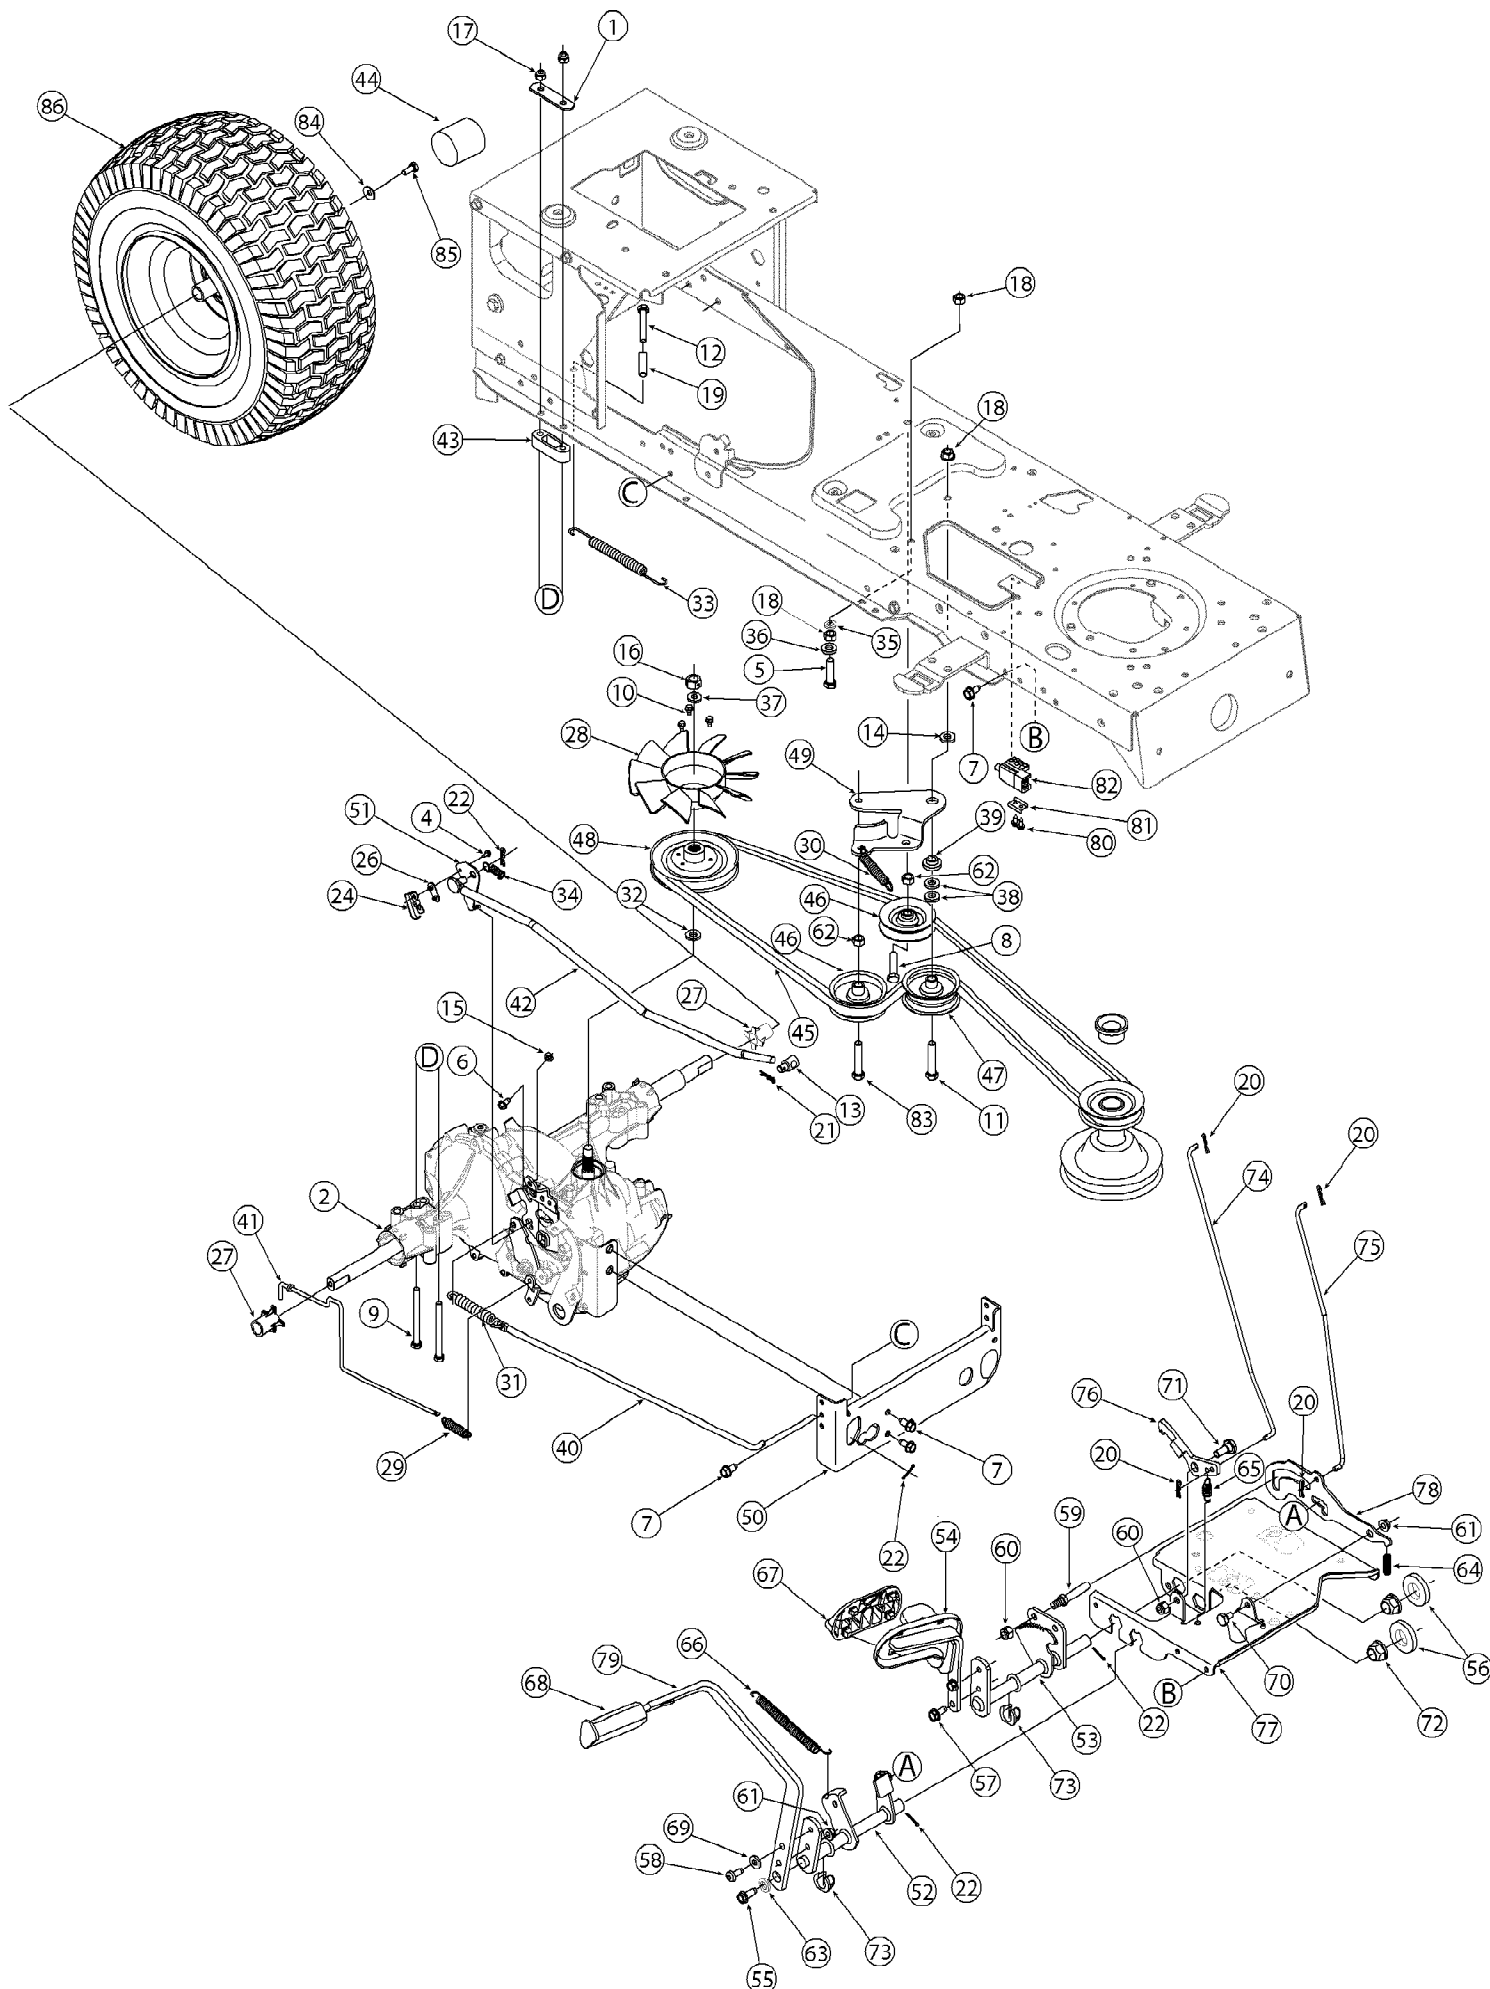

13AV616G597 (2008)
Drive & Rear Wheels

13AV616G597 (2008)
Drive & Rear Wheels

Page 2 of 26

Ref #	Part Number	Qty	S/P/F	Description
1	17840	1	S	Transaxle Mtg. Brkt.
2	618-0319	1	S	Hydrostatic Transmission
4	710-0227	1	/P	Hex Wash HD AB S-Tapp Scr #8-.50
5	710-0520	1	/P	Hex Screw 3/8-16 x 1.50
6	710-0653	1	/P	Hex Wash HD Tapp Scr 1/4-20 x .375
7	710-04484	1		S-Tapp Scr 5/16-18 x .75
8	710-0502A	1	/P	Hex Washer Scr 3/8-16 x 1.25
9	710-1266	1	/P	Hex Bolt 5/16-18 x 3.5" Lg.
10	710-3007	1	/P	Hex Tap Scr #12 x .375
11	710-3011	1	/P	Hex Bolt 3/8-16 x 2.25" Lg.
12	710-0778	1	/P	Hex Wash HD Bolt 1/4-20 x 1.50" Lg.
13	711-0832	1	S	Adjustment Ferrule 3/8-24
14	736-0258	1	/P	Flat Washer .385 ID X 1.0 OD X .130
15	712-0291	1	S	Hex Cent-L Nut 1/4-20
16	712-3066	1	S	Hex Nut 1/2-20 Grade 5
17	712-04063	1	/P	Flange Locknut 5/16-18 Gr. F, Nylon
18	712-0431	1	S	Hex. Flanged L-Nut 3/8-16 Gr. F
19	750-0566A	1	/P	Spacer .260 x .375 x 1.030 Lg.
20	712-3017	1	S	Hex Nut 3/8-16
21	714-0507	1	S	Cotter Pin 3/32 x .75
22	714-0111	1	S	Cotter Pin 3/32 dia x 1.00 Lg.
24	725-1644	1		Short Spring Switch
26	726-0320	1	S	Insulator Nut Plate
27	731-05299	1		Sleeve 0.765 x 1.5
28	731-1449A	1	S	Fan
29	732-0209	1	S	Extension Spring .47 OD x 2.03 Lg.
30	732-04323B	1	/P	Extension Spring
31	732-0716D	1	/P	Ext. Spring .59 OD x 4.00 Lg.
32	732-0729	1	/P	Wire Ring
33	732-0994	1		Extension Spring .75 x 5.39
34	732-3118	1		Extension Spring 3/8 x 1.44
35	736-0169	1	S	L-Wash 3/8 ID
36	736-0300	1	S	Flat Washer .385 ID x .87 OD x .06
37	736-0921	1	S	L-Washer 1/2" ID
38	736-3010	1		Flat Washer .406 ID x .812 OD x .134
39	738-0372B	1	/P	Shoulder Spacer
40	747-04139	1		Brake Rod
41	747-1149	1		Hydrostatic Bypass Rod
42	747-1151	1		Hydrostatic Control Rod
43	748-0334	1	S	Transaxle Spacer
44	731-05674	1		Hub Cap
45	754-04165	1	S	"V" Belt
46	756-04209	1	/P	Pulley, V-Type Drive 3.06
47	756-04224	1	/P	Idler Pulley, Flat 2.75 OD
48	756-04111	1		Input Pulley
49	783-04442	1		Idler Bracket
50	783-0810B	1	S	Transmission Torque Bracket
51	783-1019B	1	/P	Switch Actuator Bracket
52	647-04100	1	S	Brake Control Assembly
53	647-0049A	1	S	Drive Control Assembly
54	683-0267C	1	/P	Hydro Pedal Assembly
55	710-0650	1	/P	Hex Wash Taptite 5/16-18 x .875
56	736-0187	1	/P	Flat Washer .40 ID x 1.24 OD x .06