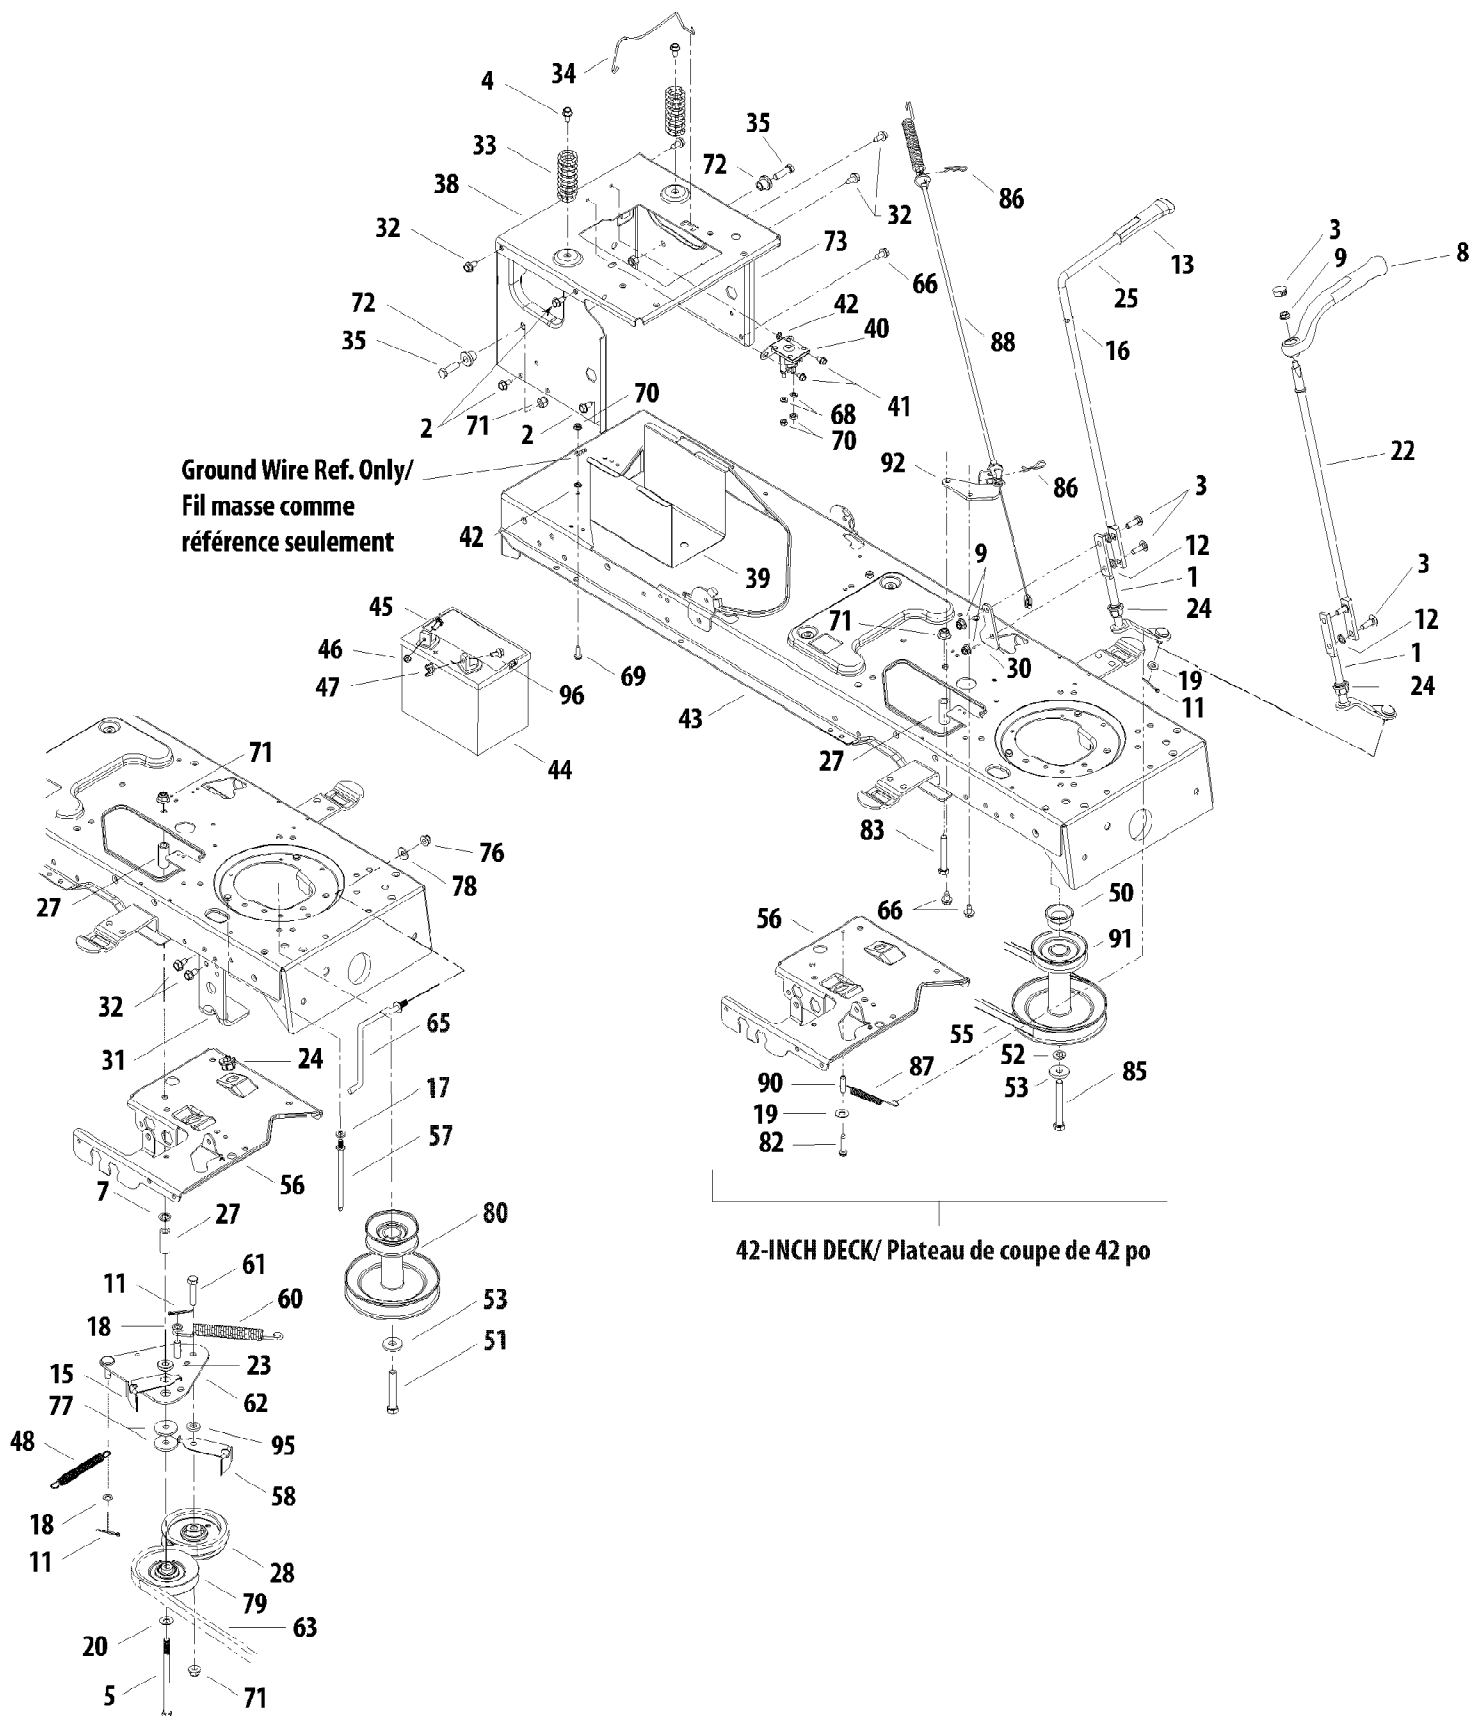

Ref #	Part Number	Qty	S/P/F	Description
1	647-04036A	1	S	PTO Engage lever Assembly
2	710-0604A	1	/P	Hex Hd. TT Scr. 5/16-18 x .625
3	710-0276	1	/P	Carriage Bolt 5/16-18 x 1.00" Lg
4	710-1260A	1	/P	Hex Wash HD AB Tap Scr 5/16-12 x .75
5	710-0831	1		Hex Cap Screw, 3/8-16 x 1.5
7	712-0229	1		Push Nut Bolt Retainer
8	647-04147	1		PTO Knob
9	712-3004A	1	/P	Hex Flange L-Nut 5/16-18
11	714-0115	1	S	Cotter Pin 1/8" Dia x 1.00
12	726-0201	1		Push Speed Nut
13	731-2111B	1	/P	PTO Knob
15	732-04245A	1		Belt Guard
16	736-0108	1	S	Flat Washer .510 ID x .75 OD x .033
17	736-0119	1	S	L-Wash 5/16 ID
18	736-0140	1	S	Flat Washer .385 ID x .62 OD x .06
19	736-0173	1	/P	Flat Washer .28 ID x .74 OD x .063
20	736-0300	1	S	Flat Washer .385 ID x .87 OD x .06
21	720-0425	1		Cap Plug .812 dia.
22	747-04855	1		Deck Engagement Handle
23	738-0372B	1	/P	Shoulder Spacer
24	741-0708	1		Hex Split Flange Bearing .50 ID
25	747-04855	1		Deck Engagement Handle
27	748-0415B	1	/P	Spacer .385 ID x .635 OD x 1.54
28	756-0627D	1	/P	Flat Idler Pulley 3.5 OD
30	783-0744A	1		Engagement Stop Bracket
31	783-04467	1		Deck Stop
32	710-0726	1	/P	Hex Wash HD AB Tap Scr 5/16 x .75
33	732-04035	1		Compression Spring 1.28 x 3.125
34	747-04121A	1		Battery Retainer Rod
35	710-3005	1	/P	Hex Bolt 3/8-16 x 1.25
38	783-04329A	1		Frame Seat Bracket
39	783-0349	1		Battery Tray
40	725-1426	1	S	Solenoid
41	710-0599	1	/P	Hex Wash S-Tapp Scr 1/4-20 x .50
42	736-0222	1	S	Ext. L-Washer 1/4 ID
43	683-04173B	1		Lower Frame Assembly
44	725-1707D	1	S	Battery 245 CCA (Dry)
45	710-0703	1	/P	Carriage Bolt 1/4-10 x .75
46	712-0271	1	/P	Sems Hex Nut 1/4-20
47	712-3087	1	/P	Wing Nut 1/4-20 Thd.
48	732-1165	1	S	Extension Spring .50 x 5.0
50	750-0956	1		Spacer 1.010 x 1.4 x .825
51	710-04377	1		Hex Bolt 7/16-20 x 2.75 Gr. 5
52	736-0322	1	/P	Flat Washer .450 x 1.25 x .164
53	736-0171	1	S	Lockwasher 7/16 ID
55	754-0497	1	S	PTO Belt (w/42" deck)
56	783-04612	1	S	Steering Support Bracket
57	711-1044A	1	/P	Keeper Pin 5/16 x 4.75
58	732-1013	1		Belt Guard
60	732-0944	1		Extension Spring .75 x 6.75
61	710-1007	1	/P	Hex TT Sems Scr. 3/8-16 x 1.5
62	683-0302	1	/P	PTO Engagement Plate
63	754-04064	1		PTO Belt (w/46" Deck)