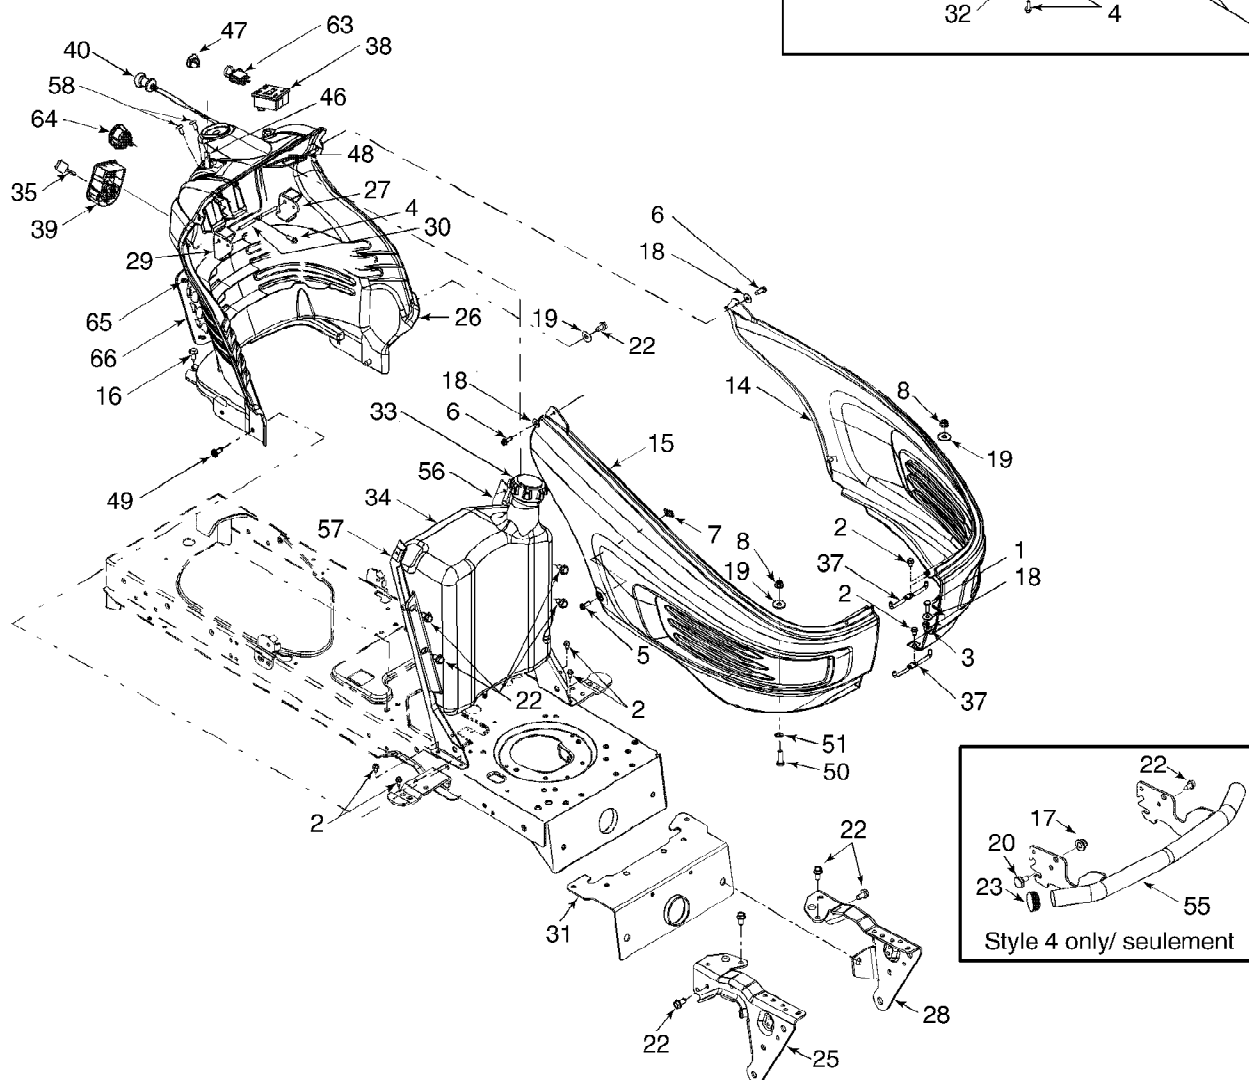

13AV616G597 (2008)
Hood & Grille

Page 7 of 26

Ref #	Part Number	Qty	S/P/F	Description
1	710-3015	1	/P	Hex Cap Bolt 1/4-20 x .75" Lg. Gr. 5
2	710-0599	1	/P	Hex Wash S-Tapp Scr. 1/4-20 x .50
3	712-04064	1	/P	Hex L-Flanged Nut 1/4-20 Gr. F, Nylon
4	710-0895	1		Hex Tapp Scr 1/4 x .75" Lg.
5	710-0924	1	/P	Truss Mach Scr 1/4-20 x .75" Lg.
6	710-0642	1	/P	Thd Forming Scr. 1/4-20 x .75 Lg.
7	712-0292	1	/P	Speed Nut
8	712-04063	1	/P	Flange Locknut 5/16-18 Gr. F, Nylon
9	731-2286A	1	S	Head Light Lens Style 6
10	747-2127	1		Hood Latch Rod
11	731-1979	1	S	LH Head Light Lens Style 4
11	731-1978	1	S	RH Head Light Lens Style 4
12	747-1132A	1	/P	Hood Support Rod
13	731-1980B	1	S	Hood, Style 4 (Yellow)
14	731-04958	1	S	LH Side Panel, Style 4, Yellow
14	731-5473	1		LH Side Panel, Style 6
15	731-1982C	1	S	RH Side Panel, Style 4, Yellow
15	731-2308B	1	S	RH Side Panel, Style 6
16	710-0607	1	/P	Hex Wash HD AB Tap Scr 5/16-18 x .5
17	712-04065	1	/P	Flange Locknut 3/8-16 Gr. F, Nylon
18	736-0173	1	/P	Flat Washer .28 ID x .74 DE x .063
19	736-3078	1	/P	Flat Washer .344 ID x 1.0
20	738-0143	1	/P	Shoulder Scr. .498 x .340: 3/8-16
21	783-0808A	1	S	Heat Shield, 4-style
22	710-04484	1		S-Tapp Scr 5/16-18 x .75
23	731-05674	1		Bumper Cap
25	783-0726E	1	/P	RH Dash Support Plate
26	731-05002	1		Dash Panel, (w/Manual PTO)
26	731-05037	1		Dash Panel, (w/Electric PTO)
27	731-04213	1		Parking Brake Button
28	783-0727D	1		LH Dash Support Plate
29	731-04214	1		Cruise Control Button
30	747-1155	1		Brake/Cruise Pivot Rod
31	783-0728B	1		Pivot Bar Brkt.
32	731-2232A	1	/P	Intake Bellow (Kohler and Intek Single)
32	731-2234A	1	/P	Intake Bellow (Intek Twin Engine)
33	751-0603	1	S	Cap-Fuel
34	751-0818D	1	S	Fuel Tank 2 Gal. (w/Electric PTO)
34	751-0659D	1	/P	Fuel Tank 2 Gal. (w/Manual PTO)
34	751-0658E	1	/P	Fuel Tank 3 Gal.
35	725-1745	1	S	Ignition Key w/Plastic Cover
35	725-1744	1	S	Ignition Key w/o Plastic Cover
37	747-04301	1		Side Panel Support
38	725-04036A	1	S	Systems Indicator Monitor w/Hour Meter
38	725-04036	1	S	Sys. Ind. Mon. w/Hr. Mtr., Curved Face
39	725-04230B	1	S	Ignition Switch-Export Module
40	746-1085A	1	S	Choke Cable 39" Lg. (Twin (optional))
40	746-1088	1	S	Choke Cable 23" Lg. (Single) (optional)
41	725-1649	1	S	Socket
46	746-04365	1		Throttle/Choke Cable (Twin 20 HP)
46	746-04417	1	S	Throttle/Choke Cable (Twin 25 HP)
46	746-04364	1		Throttle/Choke Cable (Single)
47	731-1999