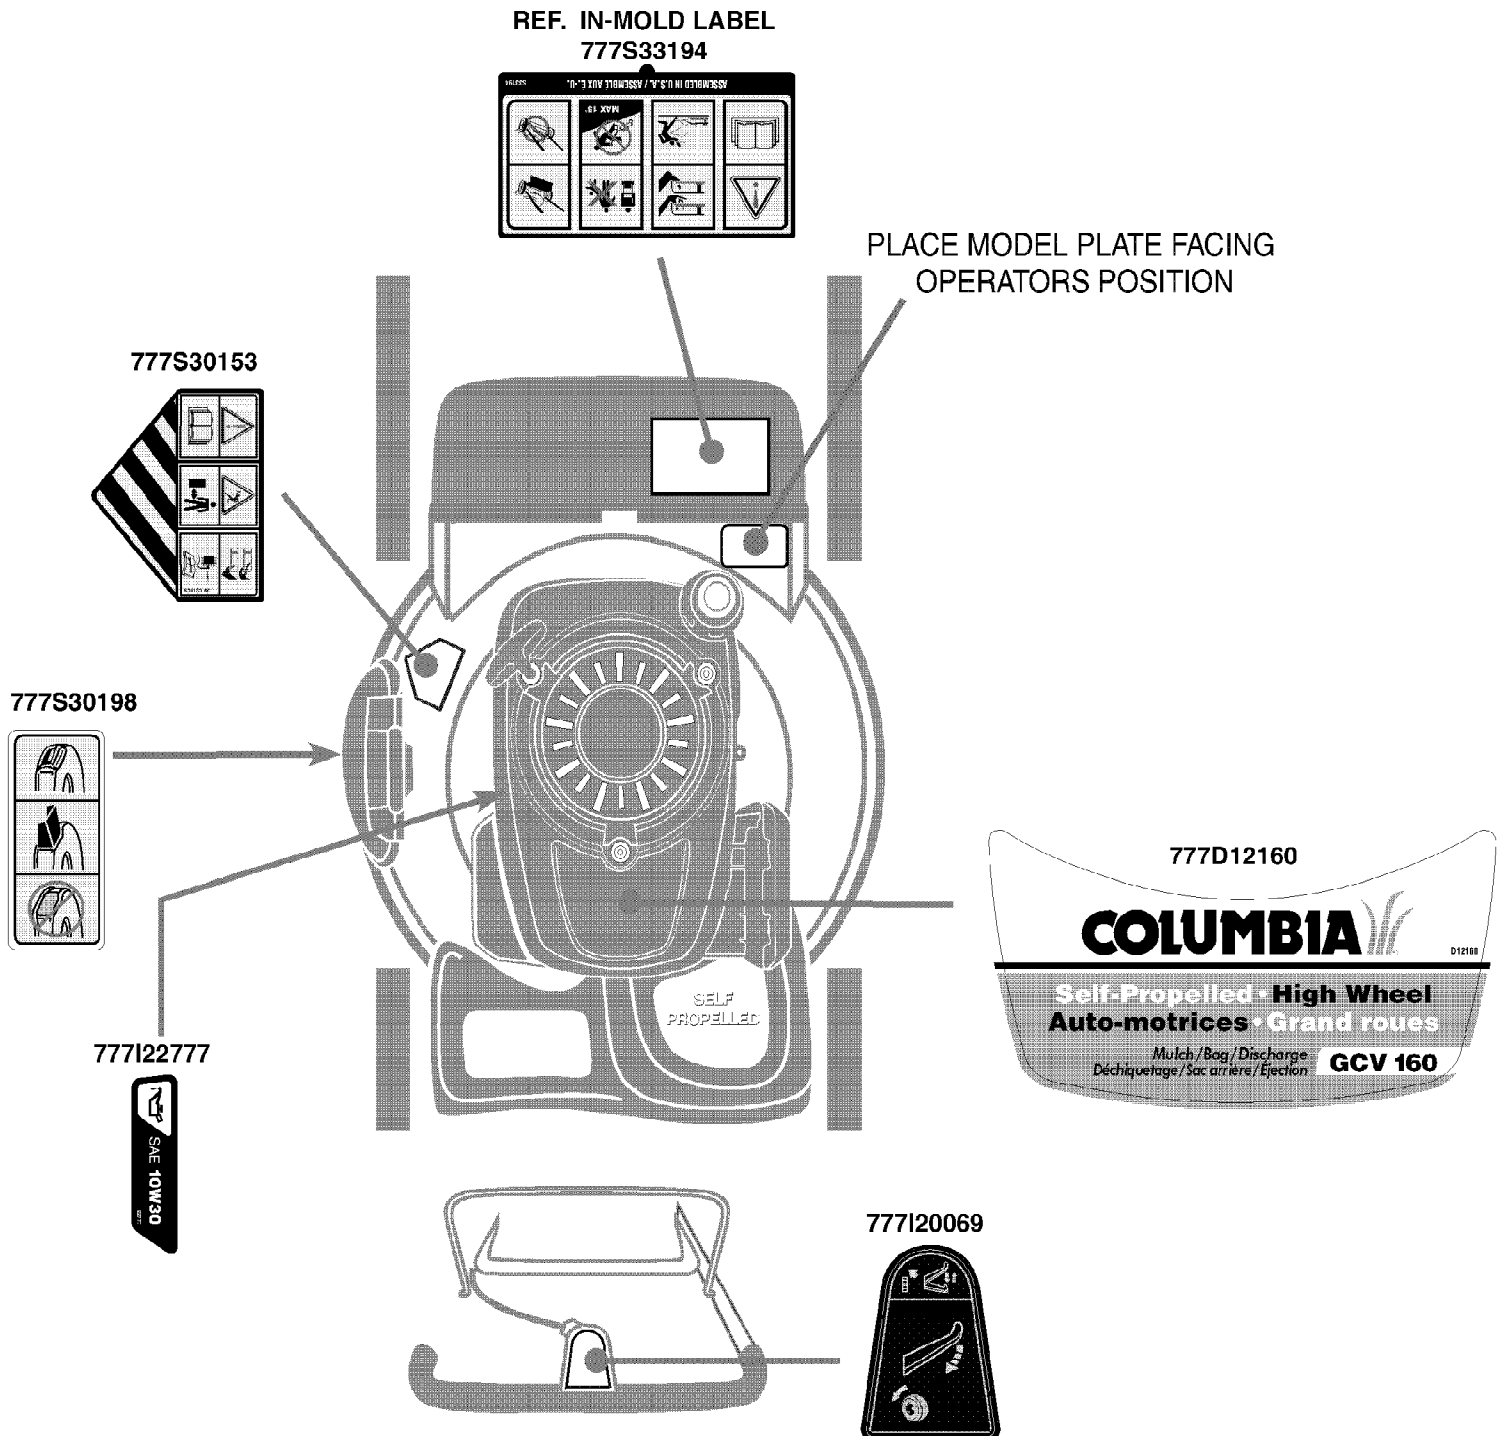

12AV569Q597 (2009)
General Assembly

Page 5 of 9

Ref #	Part Number	Qty	S/P/F	Description
1	746-04206A	1	S	Drive Cable
2	731-04150C	1	/P	Rear Baffle 21" Rear Discharge
3	710-1241	1		Hex Lock Screw 1/4-15 x 1.0
4	731-2626	1		Bail Cover - Black
5	747-1161A-0637	1	/P	Blade Control Handle
6	749-04206B-0637	1	/P	Upper Handle
7	787-01258A-0637	1	/P	Cable Mounting Bracket
8	753-06060	1	/P	Control Lever Ass'y
9	720-0279	1	/P	Knob
10	720-04072A	1	/P	Knob - Star 5/16-18
11	710-1205	1	/P	Rope Guide Bolt
12	746-0957	1	S	Control Cable 37.25" Lg.
13	710-1174	1	/P	Carriage Bolt 5/16-18 x 2.0
14	926-0240	1	/P	Cable Tie
15	914-0104	1	/P	Int. Cot ter Pin .072 x 1.13" Lg.
16	912-0397	1	/P	Wing Nut
17	964-04007A	1	/P	Grass Bag -Generic
18	747-04080A-0637	1	/P	Grass Bag Frame
20	731-05642A	1	/P	Trail Shield
21	731-06885	1		Rear Discharge Door
22	710-0703	1	/P	Carriage Bolt 1/4-10 x .75
24	747-04588	1		Pivot Rod
25	931-05013A	1	/P	Transmission Cover (Grey)
26	710-1650	1	/P	Shoulder Screw #12-24
28	749-0928A-0637	1	/P	Lower Handle
29	954-04082A	1	/P	V-Belt
30	956-04161	1	/P	Upper Pulley Half 25mm x 2.62
31	956-04160	1	/P	Lower Pulley Half 25mm x 2.62
32	750-04818	1		Sleeve Spacer 25 mm ID x 1.375 x .375
33	748-04082	1	/P	Blade Adapter
34	736-0524B	1	/P	Blade Bell Support
35	936-0447	1	/P	Space Washer
36	736-0277	1		Flat Washer
37	710-1257	1	/P	Hex Bolt 3/8-24 x 2.5" Lg.
38	942-0741	1	/P	21" Mulch ing Blade
39	731-04177	1	/P	Chute Deflector
40	732-04317	1	/P	Extension Spring
41	732-04294	1		Belt Keeper Wire
42	710-0329	1		Torx Screw
43	710-0896	1	/P	Screw 1/4-14 x 0.625
44	732-04090A	1		Torsion Spring RH
46	925-04323	1	/P	12V Battery
47	725-04329	1		Battery Charger
48	725-0240	1		Cable Tie
49	728-0199	1		Rivet
50	925-04347	1	/P	Key Switch
51	925-0201	1	/P	Key
52	925-04072	1	/P	Electric Starter Har ness Ass'y
53	710-1667A	1	/P	Screw, #10-16 x .750
54	931-06029	1	S	Engine Baffle
55	787-01593	1		Bracket
56	656-04045A	1		Drive Pulley Ass'y
57	736-04389	1		Washer 1.35 x 1.05 x 0.015