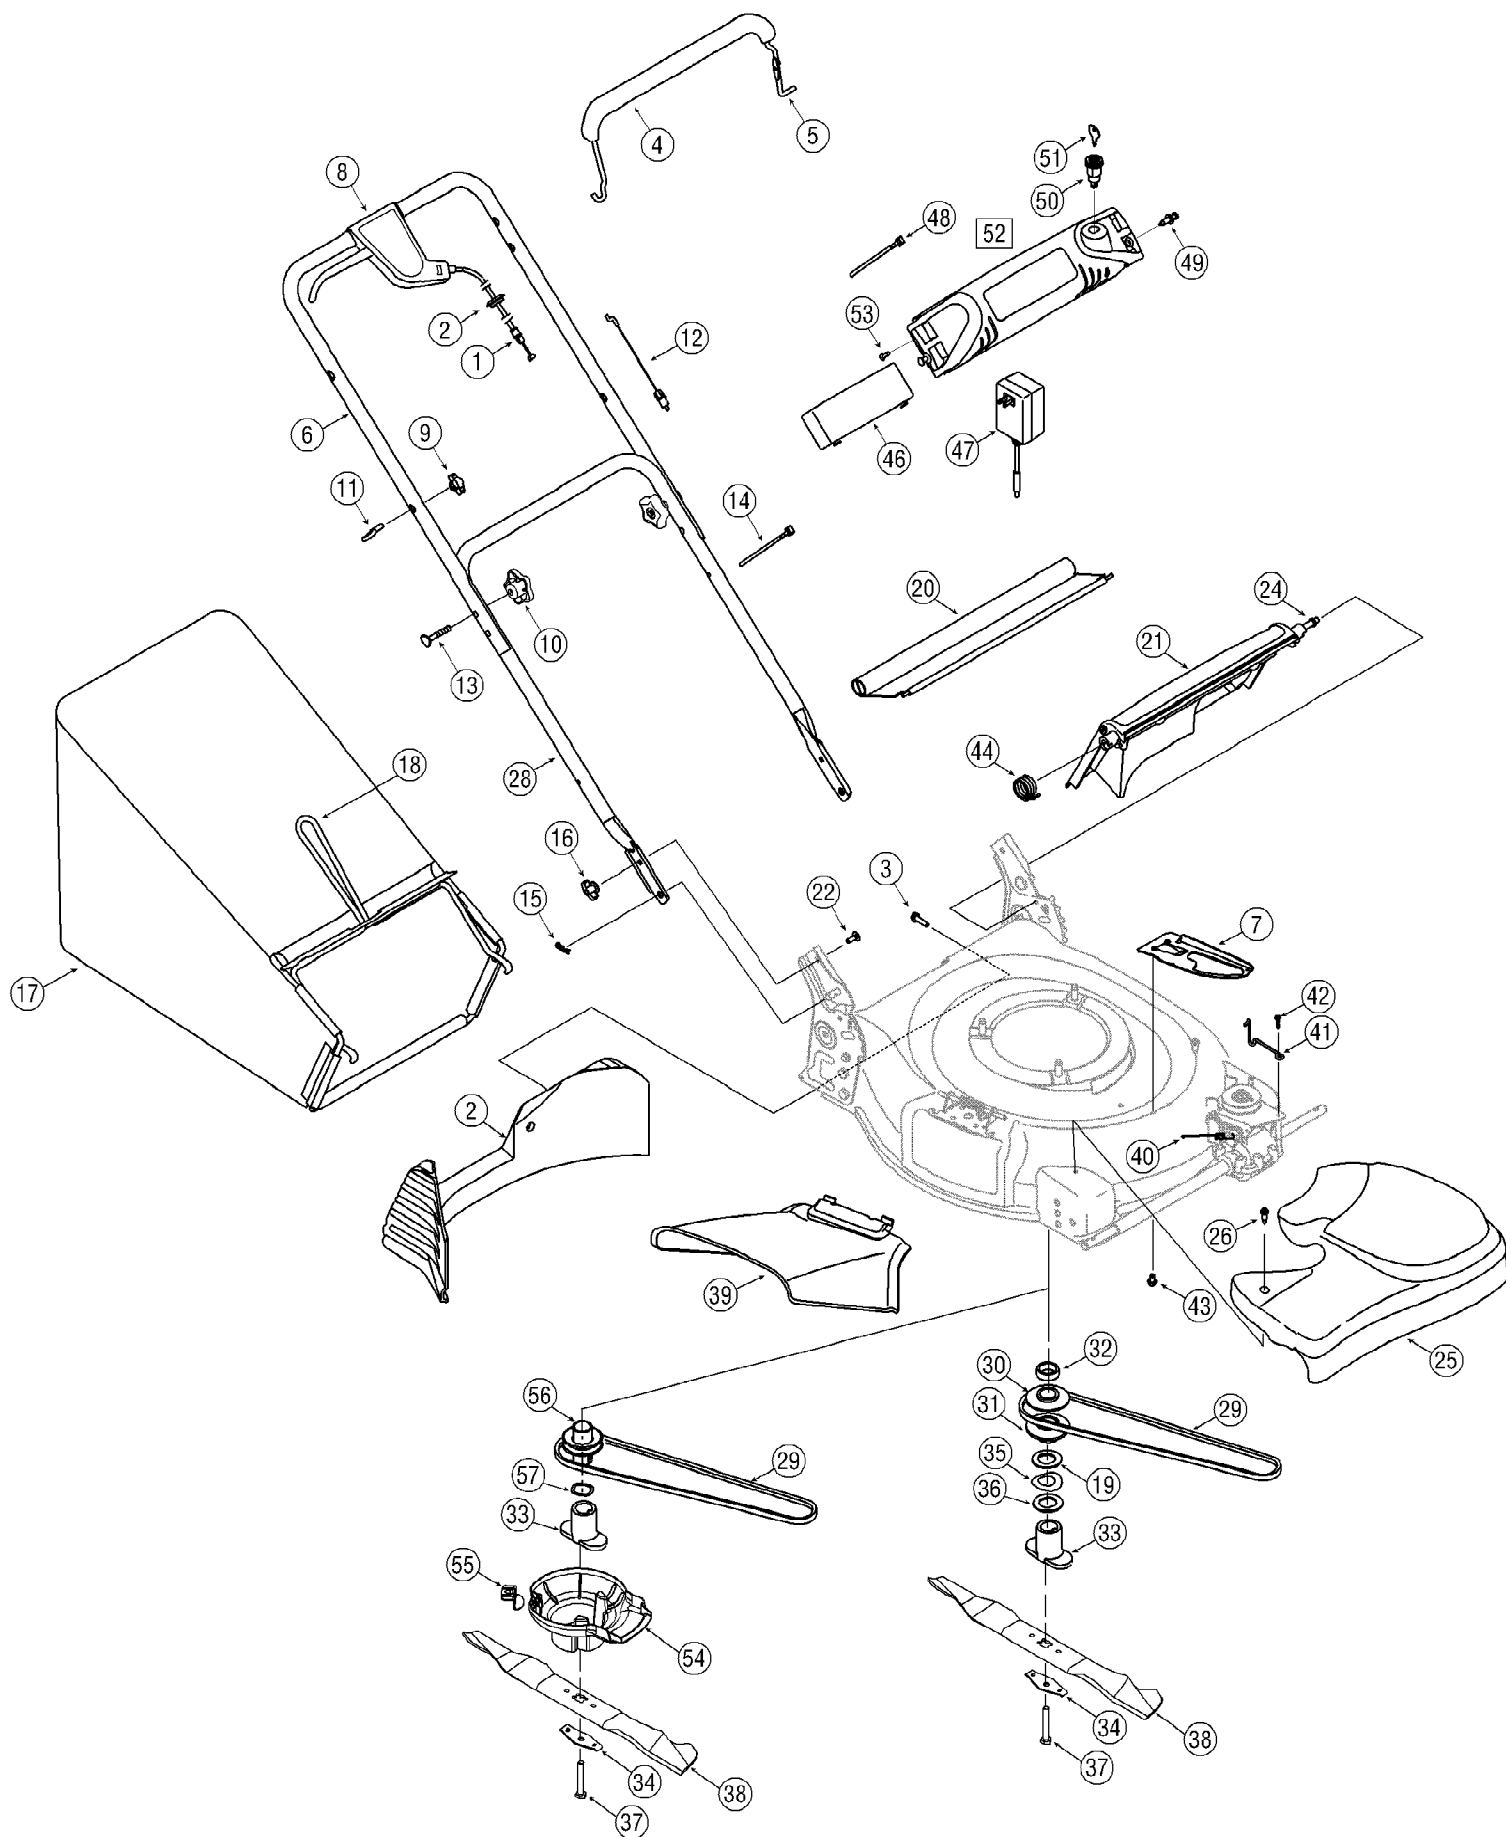

12AV569Q597 (2009)
General Assembly

Page 5 of 9

Ref #	Part Number	Qty	S/P/F	Description
1	746-04206A	1	S	Drive Cable
2	731-04150C	1	/P	Rear Baffle 21" Rear Discharge
3	710-1241	1		Hex Lock Screw 1/4-15 x 1.0
4	731-2626	1		Bail Cover - Black
5	747-1161A-0637	1	/P	Blade Control Handle
6	749-04206B-0637	1	/P	Upper Handle
7	787-01258A-0637	1	/P	Cable Mounting Bracket
8	753-06060	1	/P	Control Lever Ass'y
9	720-0279	1	/P	Knob
10	720-04072A	1	/P	Knob - Star 5/16-18
11	710-1205	1	/P	Rope Guide Bolt
12	746-0957	1	S	Control Cable 37.25" Lg.
13	710-1174	1	/P	Carriage Bolt 5/16-18 x 2.0
14	926-0240	1	/P	Cable Tie
15	914-0104	1	/P	Int. Cot ter Pin .072 x 1.13" Lg.
16	912-0397	1	/P	Wing Nut
17	964-04007A	1	/P	Grass Bag -Generic
18	747-04080A-0637	1	/P	Grass Bag Frame
20	731-05642A	1	/P	Trail Shield
21	731-06885	1		Rear Discharge Door
22	710-0703	1	/P	Carriage Bolt 1/4-10 x .75
24	747-04588	1		Pivot Rod
25	931-05013A	1	/P	Transmission Cover (Grey)
26	710-1650	1	/P	Shoulder Screw #12-24
28	749-0928A-0637	1	/P	Lower Handle
29	954-04082A	1	/P	V-Belt
30	956-04161	1	/P	Upper Pulley Half 25mm x 2.62
31	956-04160	1	/P	Lower Pulley Half 25mm x 2.62
32	750-04818	1		Sleeve Spacer 25 mm ID x 1.375 x .375
33	748-04082	1	/P	Blade Adapter
34	736-0524B	1	/P	Blade Bell Support
35	936-0447	1	/P	Space Washer
36	736-0277	1		Flat Washer
37	710-1257	1	/P	Hex Bolt 3/8-24 x 2.5" Lg.
38	942-0741	1	/P	21" Mulch ing Blade
39	731-04177	1	/P	Chute Deflector
40	732-04317	1	/P	Extension Spring
41	732-04294	1		Belt Keeper Wire
42	710-0329	1		Torx Screw
43	710-0896	1	/P	Screw 1/4-14 x 0.625
44	732-04090A	1		Torsion Spring RH
46	925-04323	1	/P	12V Battery
47	725-04329	1		Battery Charger
48	725-0240	1		Cable Tie
49	728-0199	1		Rivet
50	925-04347	1	/P	Key Switch
51	925-0201	1	/P	Key
52	925-04072	1	/P	Electric Starter Har ness Ass'y
53	710-1667A	1	/P	Screw, #10-16 x .750
54	931-06029	1	S	Engine Baffle
55	787-01593	1		Bracket
56	656-04045A	1		Drive Pulley Ass'y
57	736-04389	1		Washer 1.35 x 1.05 x 0.015