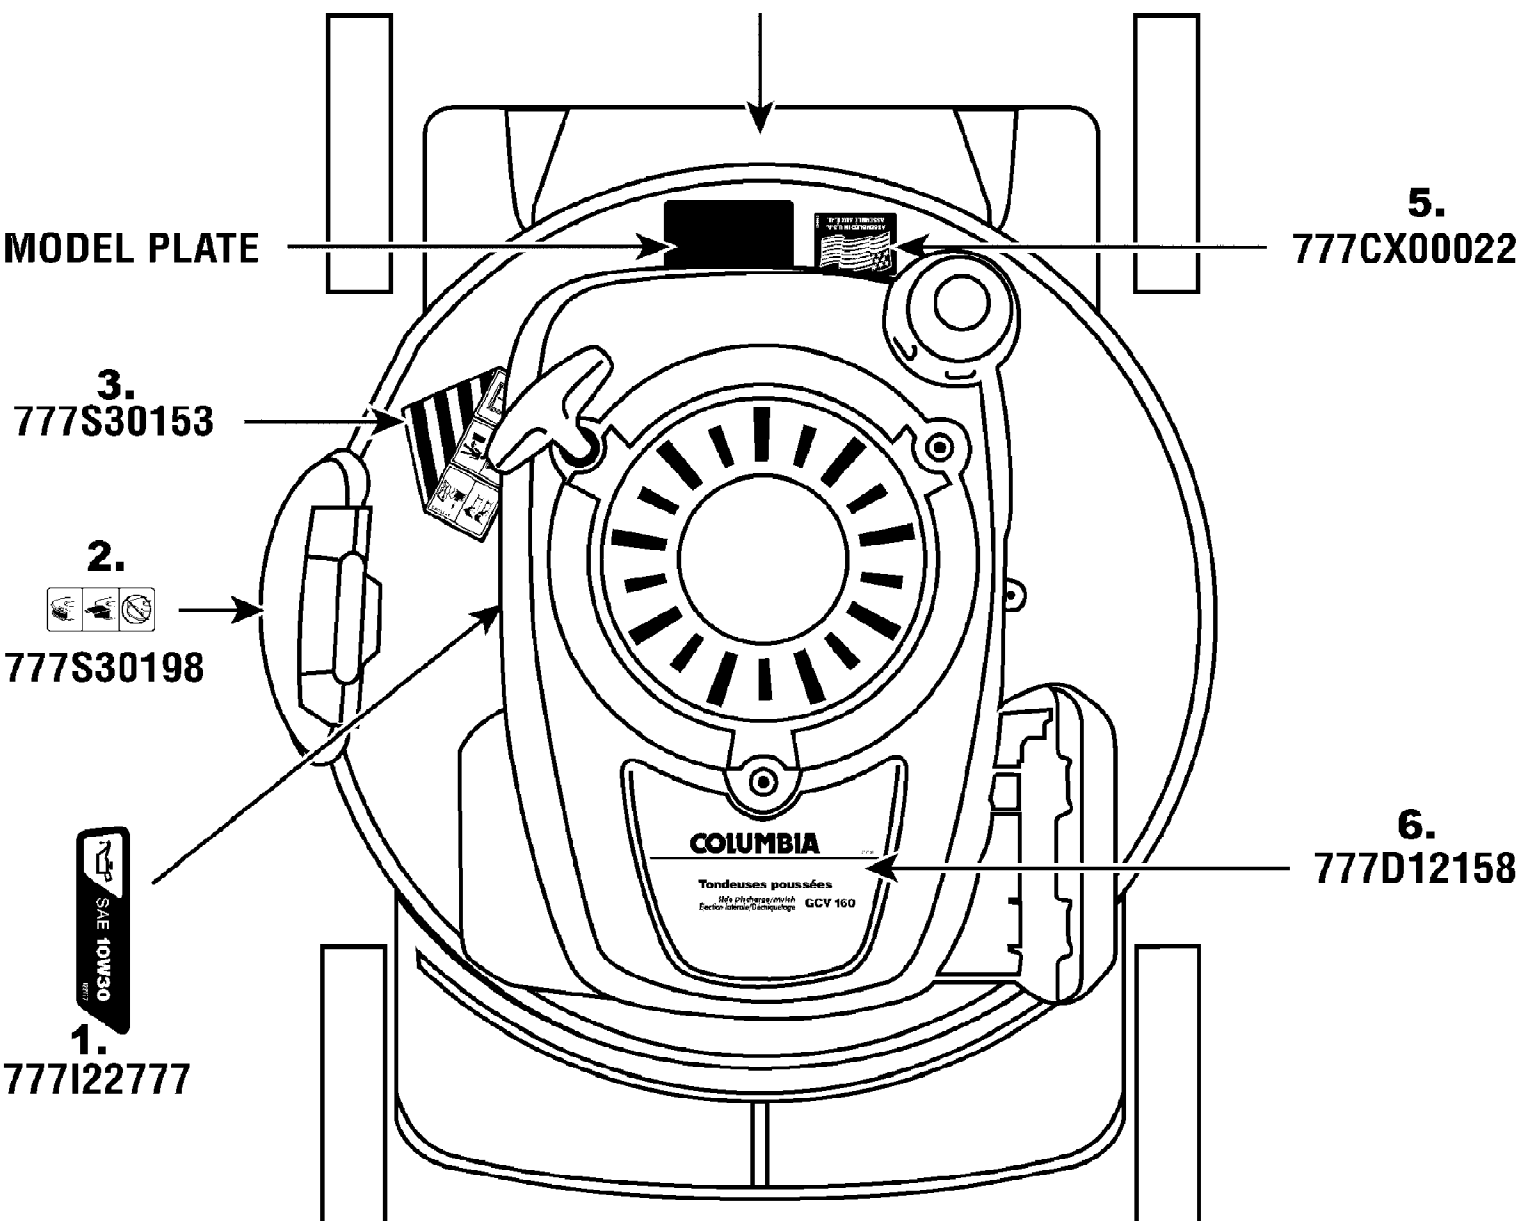

4. 777S30223

CENTRE ON REAR. READ FROM OPERATOR'S POSITION.

11A-109Q597 (2008)
Label Map

Ref #	Part Number	Qty	S/P/F	Description
1	777I22777	1		LABEL-10W30
2	777S30198	1		LABEL:MOWER
3	777S30153	1		LABEL-DANGER CHUTE
4	777S30223	1		LABEL:MOWER DPDM
5	777CX00022	1		LBLX: MADE IN USA
6	777D12158	1		LABEL-ENG SHROUD COLUMBIA