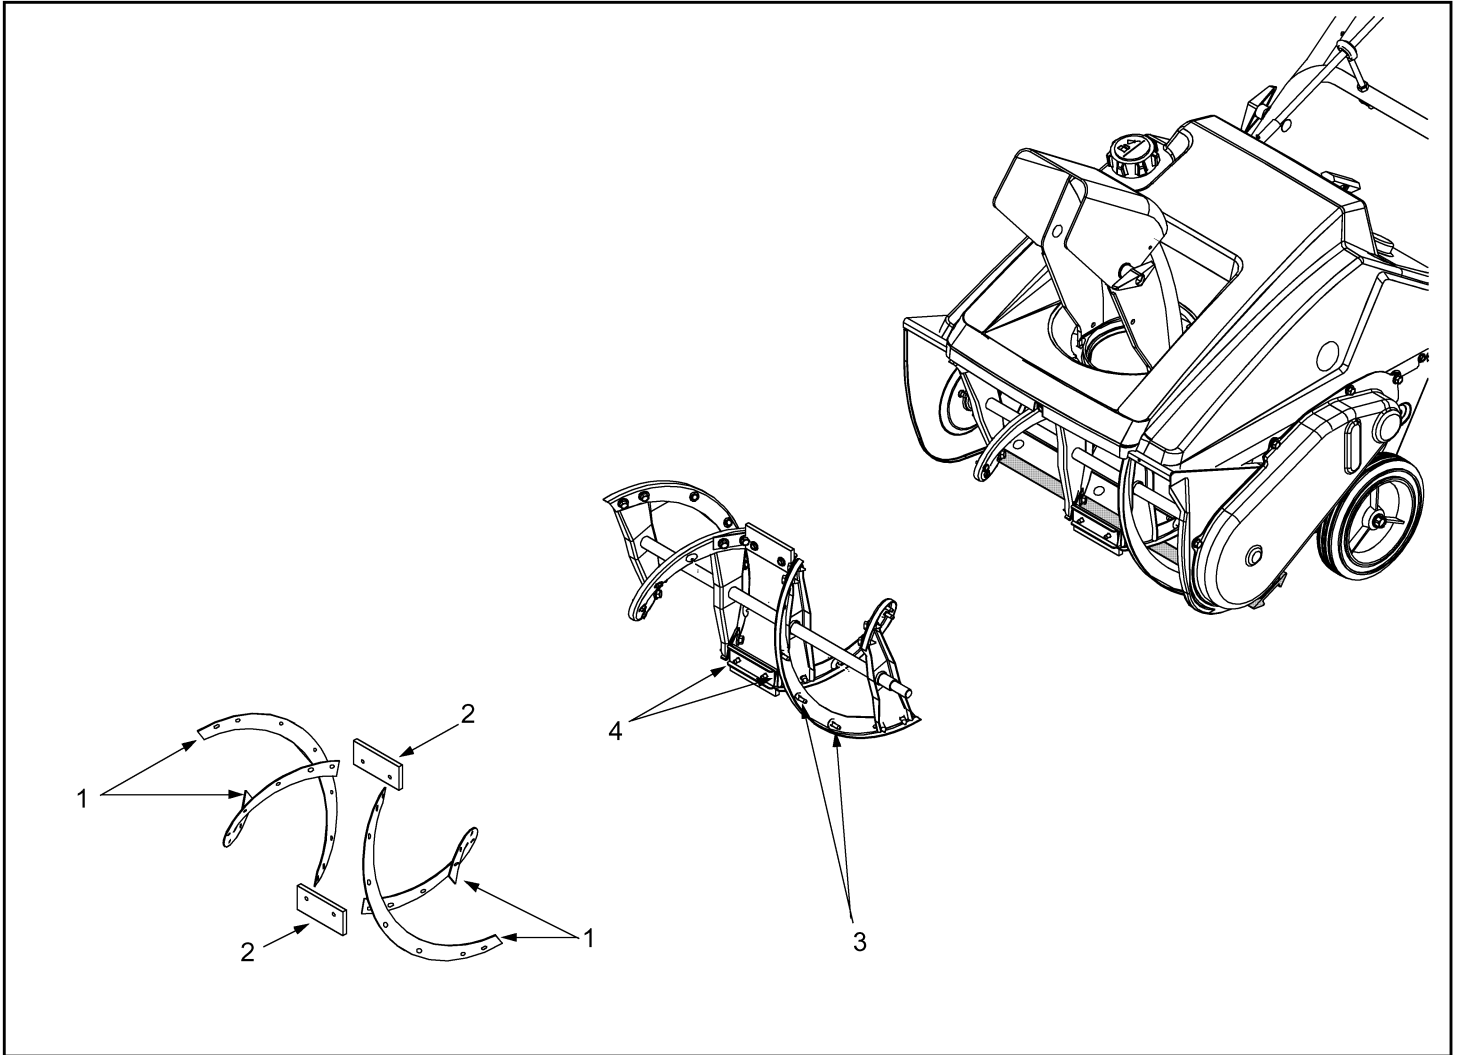

Service Kit 753-0613

CODE: ST-115

DATE: August 24, 2001

SUBJECT: Replacing Rubber Paddles

MODELS AFFECTED: All 21-inch single-stage
Snow Throwers

Use this service kit when ordering replacement rubber paddles for use on ALL 21-inch, single-stage snow throwers.

Figure 1

REF. NO.	PART NO.	Qty.	DESCRIPTION
1	731-0780A	4	Rubber Spiral
2	731-0782	2	Rubber Paddle
3	710-1003	16	Screw, #10-16 x .625
4	710-0896	8	Self-tapping Screw, 1/4-14 x .625

Form No. 770-8928A
(08/2001)