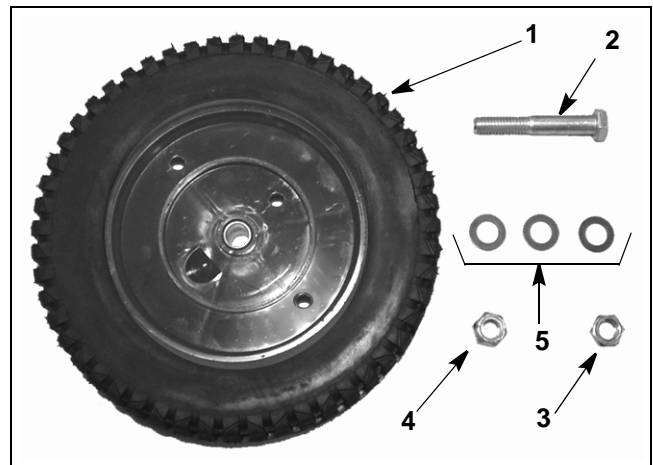

## Service Kit Contents (See Figure 1)

ITEM NO.	PART NUMBER	QTY	DESCRIPTION
1	734-2010A	1	WHEEL: COMPLETE: 9" X 2.12"
2	710-0182	1	HEX BOLT: 1/2"-13 X 3.0" LG GR5
3	712-3048	1	NUT: JAM: 1/2"-13
4	712-3083	1	NUT: HEX LOCK: 1/2"-13 (NYLON)
5	736-0160	3	FLAT WASHER: .53" x .93" x .050"
6	*	1	THIS INSTRUCTION SHEET

\* - Not Available Separately

FIGURE 1