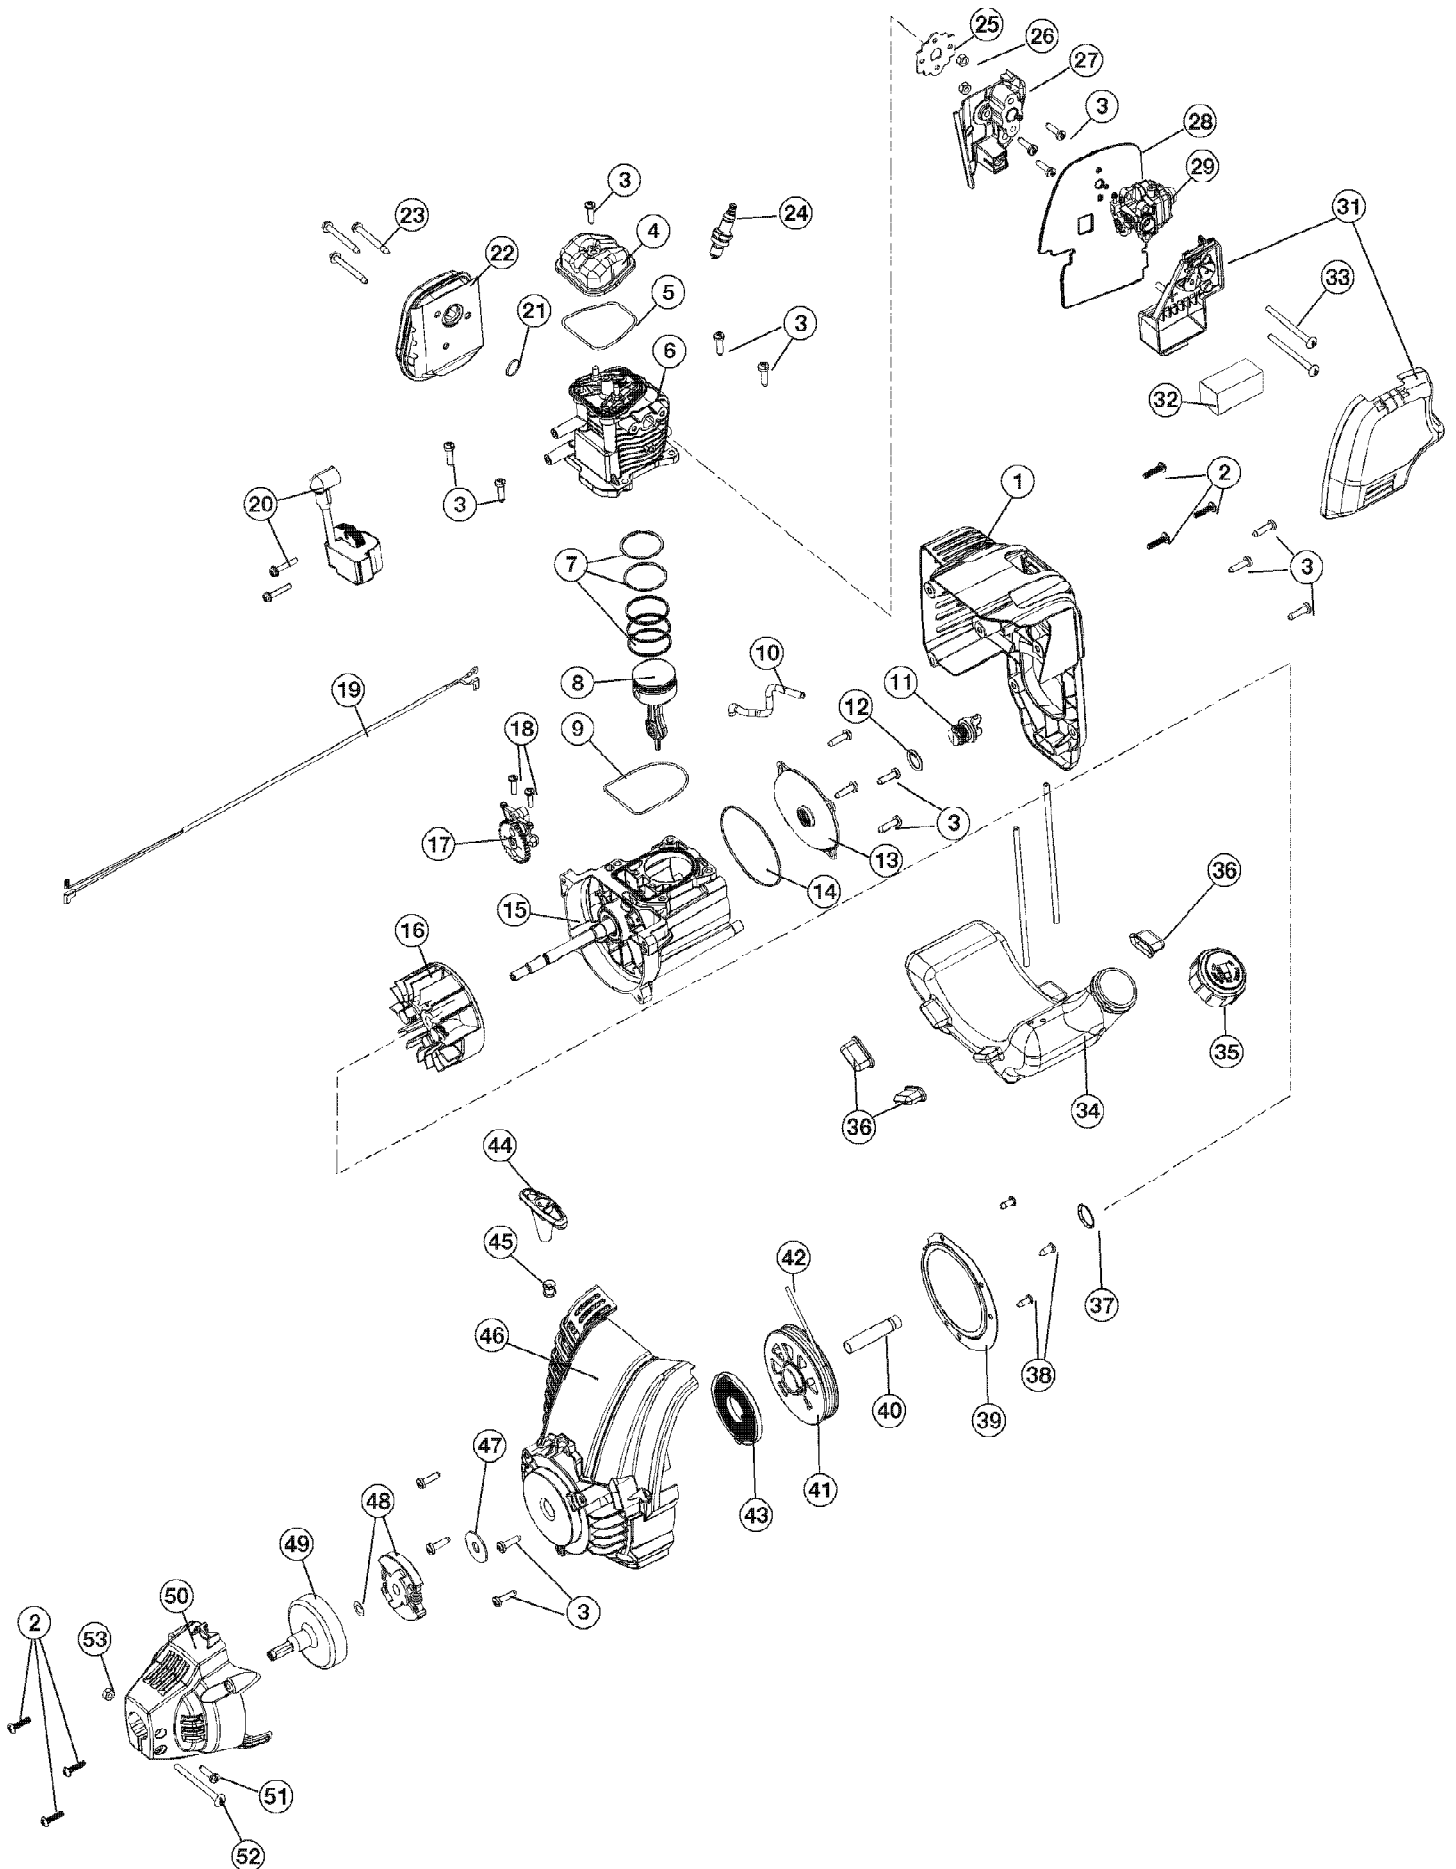

TB146EC 21AK146G966
Engine Assembly version 1

Ref #	Part Number	Qty	S/P/F	Description
1	753-06237	1		Engine Cover Assembly (Incl. Ref No. 2 & 3)
2	710-04194	1	/P	Cover Screw
3	791-181003	1	/P	Screw
4	753-05209	1		Rocker Cover
5	721-04132	1	/P	Rocker Cover O-Ring
6	753-05228	1		Cylinder Assembly (Incl. Ref No. 3, 5 & 9)
7	753-05229	1		Piston Ring Assembly
8	753-05230	1		Piston Assembly (Incl. Ref No. 7)
9	753-05232	1		Cylinder O-Ring
10	791-182379	1	/P	Breather Hose
11	753-05408	1	/P	Oil Plug (Incl. Ref No. 12)
12	791-182290	1		Oil Plug O-Ring
13	753-06111	1		Crank Case Cover
14	753-05238	1		Crank Case Cover O-Ring
15	753-06262	1		Crank Case Assembly (Incl. Ref No. 9-10 & 14)
16	753-05240	1	/P	Flywheel Assembly
17	753-05241	1		Cam Bracket Assembly (Incl. Ref No. 18)
18	710-04584	1	/P	Cam Bracket Screw
19	753-05785	1		Lead Wires
20	753-05243	1	S	Module Assembly
21	753-05244	1		Muffler Gasket
22	753-06238	1		Muffler Assembly (Incl. Ref No. 21 & 23)
23	710-04487	1	/P	Muffler Screw
24	753-05255	1		Spark Plug
25	753-05247	1		Insulator Gasket
26	712-04099	1	/P	Nut
27	753-05249	1		Insulator
28	753-05366	1	/P	Carburetor Gasket
29	753-05251	1		Carburetor w/Primer
31	753-05995	1		Air Cleaner Cover Assembly (Incl. Ref No. 32)
32	753-05996	1		Air Filter
33	710-04645	1	/P	Screw
34	753-06240	1		Fuel Tank Assembly w/ Fuel Lines (Incl. Ref No. 35)
35	753-1229	1		Fuel Cap
36	753-05259	1		Fuel Tank Pads
37	753-04288	1	/P	Push Nut
38	753-1202	1		Pressure Plate Screw
39	753-05074	1		Pressure Plate (Incl. Ref No. 38)
40	750-04434	1	/P	Spacer
41	753-06051	1		Starter Assembly (Incl. Ref No. 42)
42	753-06076	1		Rope
43	753-04907	1		Recoil Spring
44	631-04164A	1	/P	Handle
45	791-611061	1		Rope Guide
46	753-06239	1		Starter Housing Assembly (Incl. Ref No. 3 & 37-45)
47	9162-1	1	/P	Washer
48	753-1238	1		Clutch & Clutch Washer