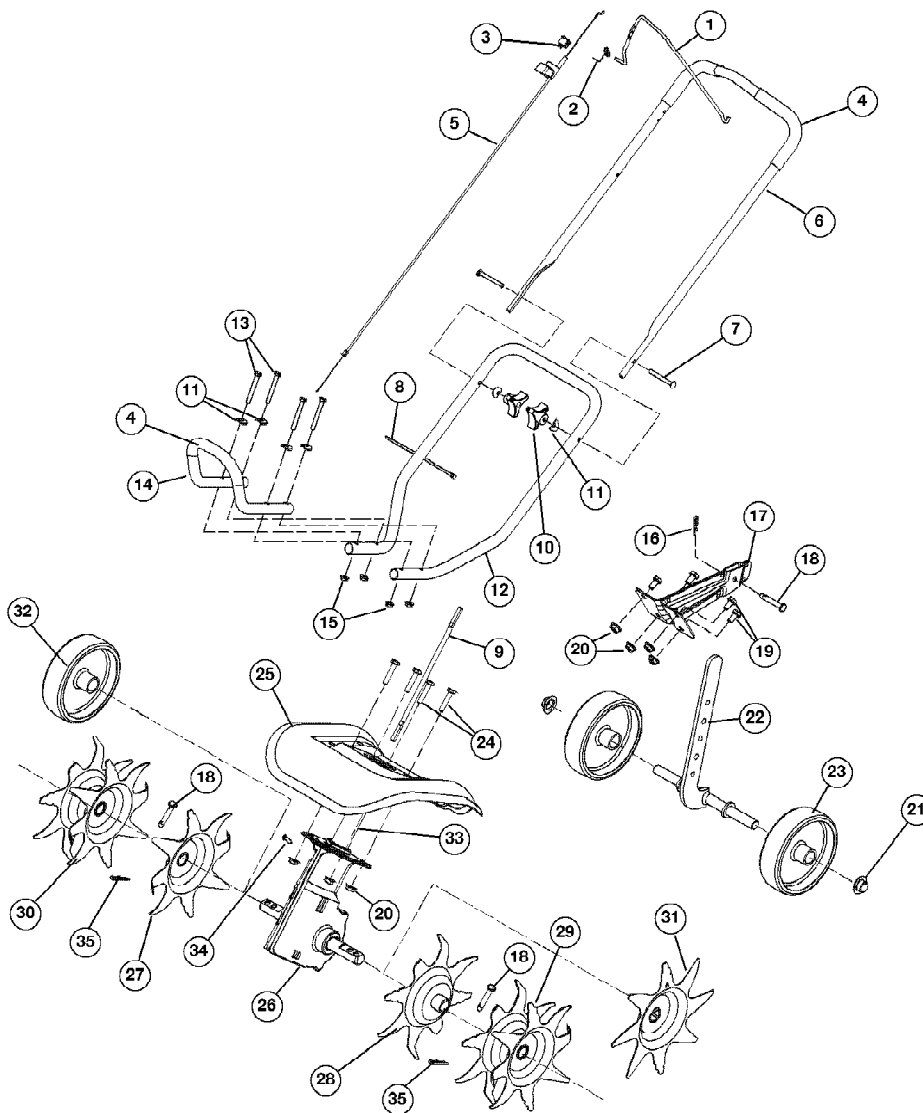

TB146EC 21AK146G966
General Assembly

Page 7 of 7

Ref #	Part Number	Qty	S/P/F	Description
1	753-04042	1	/P	Throttle Control
2	753-05940	1		Torsion Spring
3	791-182673	1		On/Off Switch
4	720-0294	1	/P	Foam Grip
5	753-06050	1		Throttle Cable
6	749-04080-0637	1	S	Upper Handle
7	791-182899	1		Bolt
8	725-0157	1	/P	Cable Tie
9	753-04499	1		Flex Shaft
10	791-182677	1		Knob
11	936-0451	1	/P	Shoulder Washer
12	749-1295A-0637	1	/P	Lower Handle
13	710-0805	1	/P	Screw
14	753-04055	1	/P	Front Handle
15	712-3004A	1	/P	Lock Nut
16	914-0104	1	/P	Clip
17	753-04058	1	/P	Tailpiece Bracket Assembly
18	711-1017	1	/P	Cotter Pin
19	710-3013	1	/P	Cap Screw
20	912-3027	1	/P	Lock Nut
21	726-0299	1	/P	Cap Push
22	753-04063	1	/P	Wheel Support Bracket Assembly
23	1917754	1	/P	Wheel
24	6109	1	/P	Cap Screw
25	753-06010	1		Tine Shield
26	753-06063	1		Gear Box Assembly
27	753-05986	1		Tine (Right Inner)
28	753-05987	1		Tine (Left Inner)
29	753-06015	1		Tine (Left Outer)
30	753-06016	1		Tine (Right Outer)
31	753-05988	1		Edger Tine
32	753-04068	1	/P	Edger Wheel
33	753-06242	1		Drive Shaft Housing
34	791-180288	1	/P	Sleeve Retaining Bolt
35	753-06013	1		Bow Clip