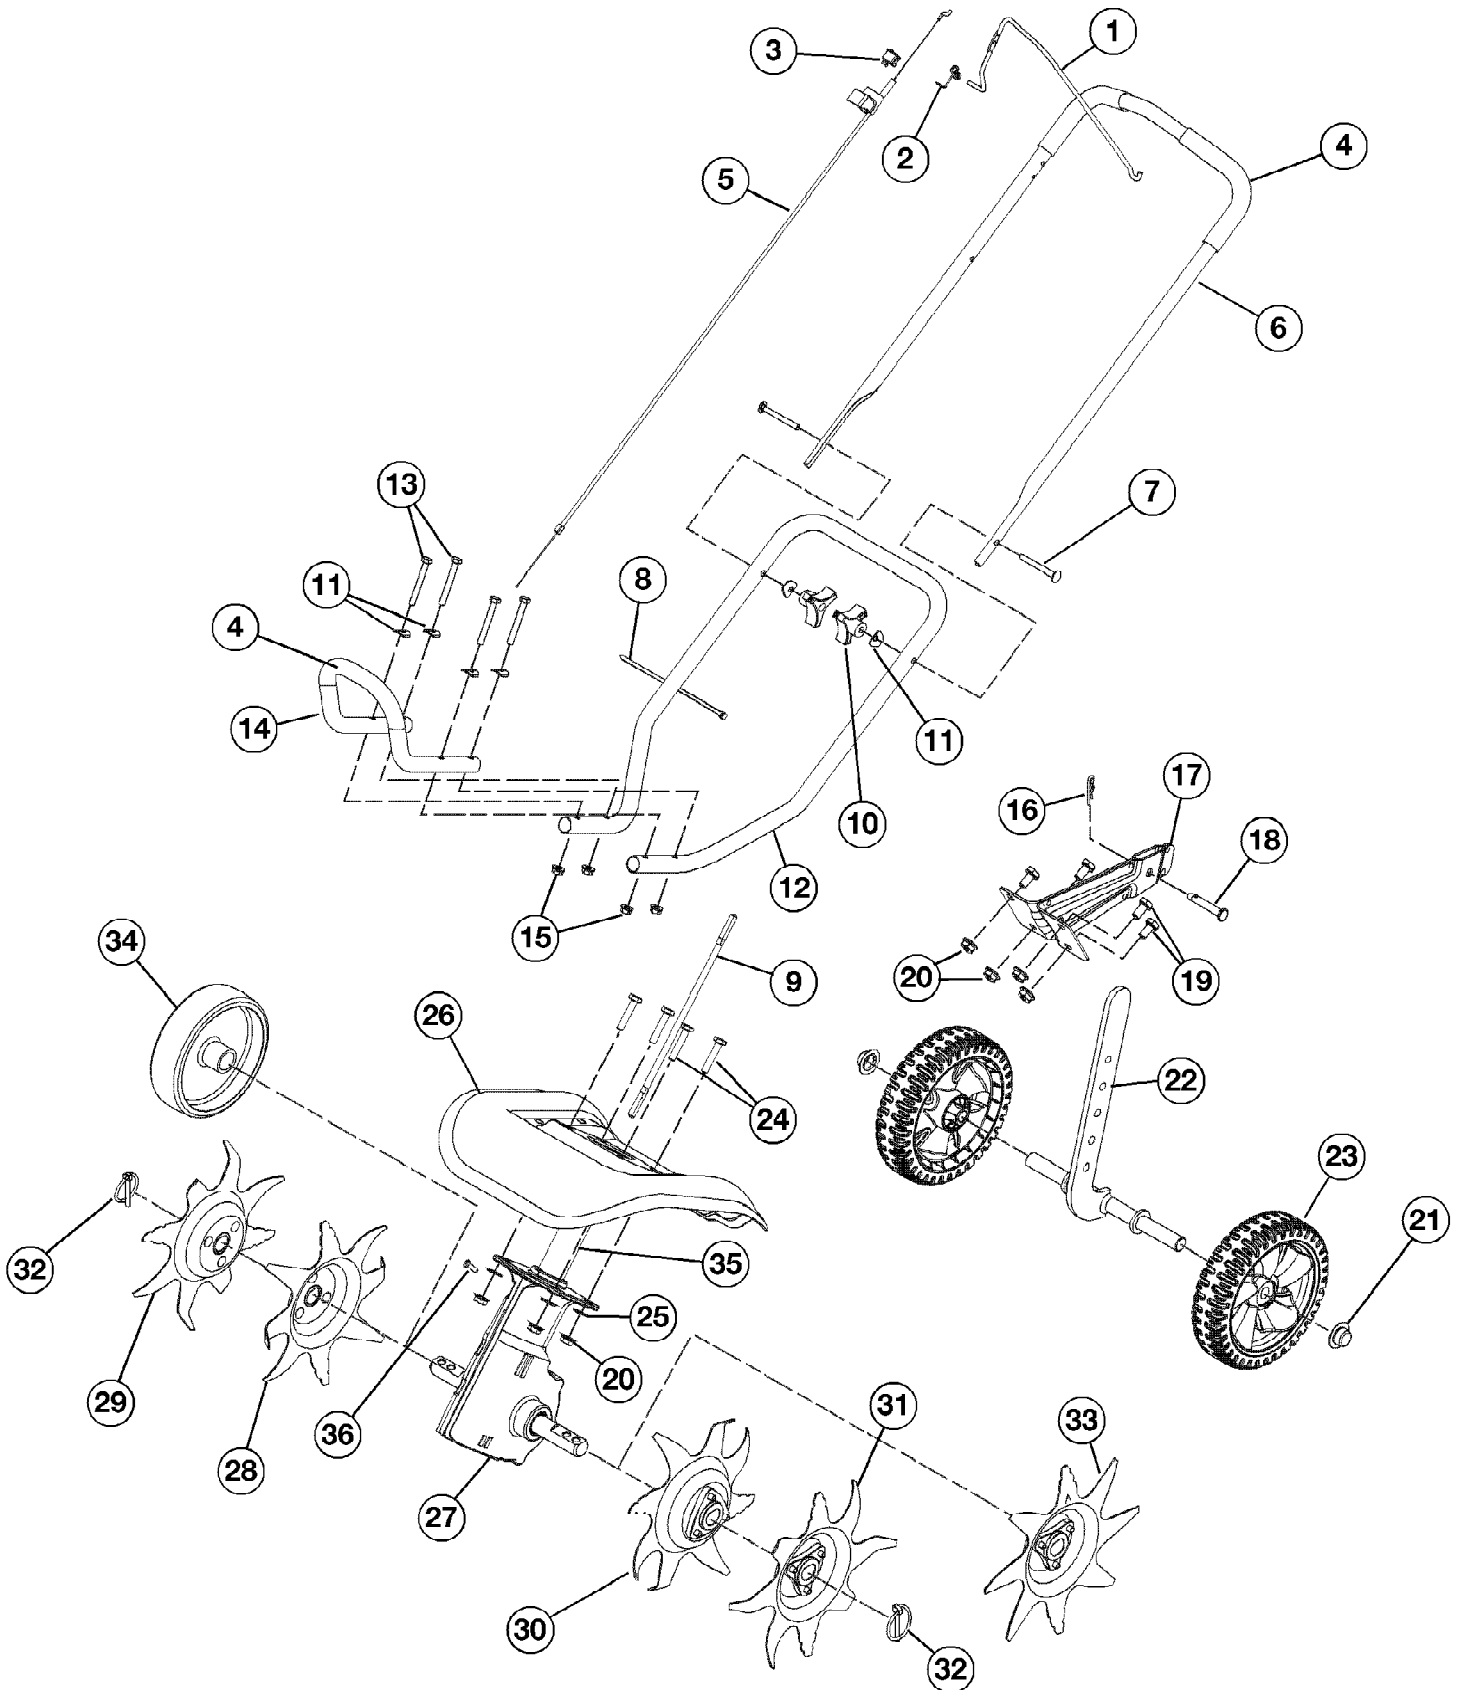

Ref #	Part Number	Qty	S/P/F	Description
1	753-04042	0	/P	Trottle Control
2	753-04043	0	/P	Torsion Spring
3	791-182673	0		On/Off Switch
4	753-04044	0	S	Foam Grip
5	753-04147	0		Throttle Cable
6	753-04498	0	S	Upper Handle
7	791-182899	0		Bolt
8	753-04049	0	S	Cable Tie
9	753-04499	0		Flex Shaft
10	791-182677	0		Knob
11	753-04052	0	S	Shoulder Washer
12	753-04053	0	S	Lower Handle
13	753-04054	0	S	Screw
14	753-04055	0	/P	Front Handle
15	753-04056	0	S	Lock Nut
16	753-04057	0	S	Cotter Pin
17	753-04058	0	/P	Tailpiece Bracket Assembly
18	753-04059	0	S	Clevis Pin
19	753-04060	0	S	Cap Screw
20	753-04061	0	S	Lock Nut
21	753-04062	0	S	Cap Push
22	753-04063	0	/P	Wheel Support Bracket Assembly
23	753-04501	0	S	Wheel
24	753-05001	0	S	Cap Screw
25	791-182678	0		Washer
26	753-04502	0		Tine Shield
27	753-04075	0	/P	Gear Box Assembly
28	753-04074	0	/P	Inner Tine (right side)
29	753-04073	0	/P	Outer Tine (right side)
30	753-04072	0	/P	Inner Tine (left side)
31	753-04071	0	/P	Outer Tine (left side)
32	753-04070	0	/P	Click Pin
33	753-04069	0	/P	Edger Tine
34	753-04068	0	/P	Edger Wheel
35	753-05469	0	/P	Drive Shaft Housing
36	791-180288	0	/P	Anti Rotation Screw