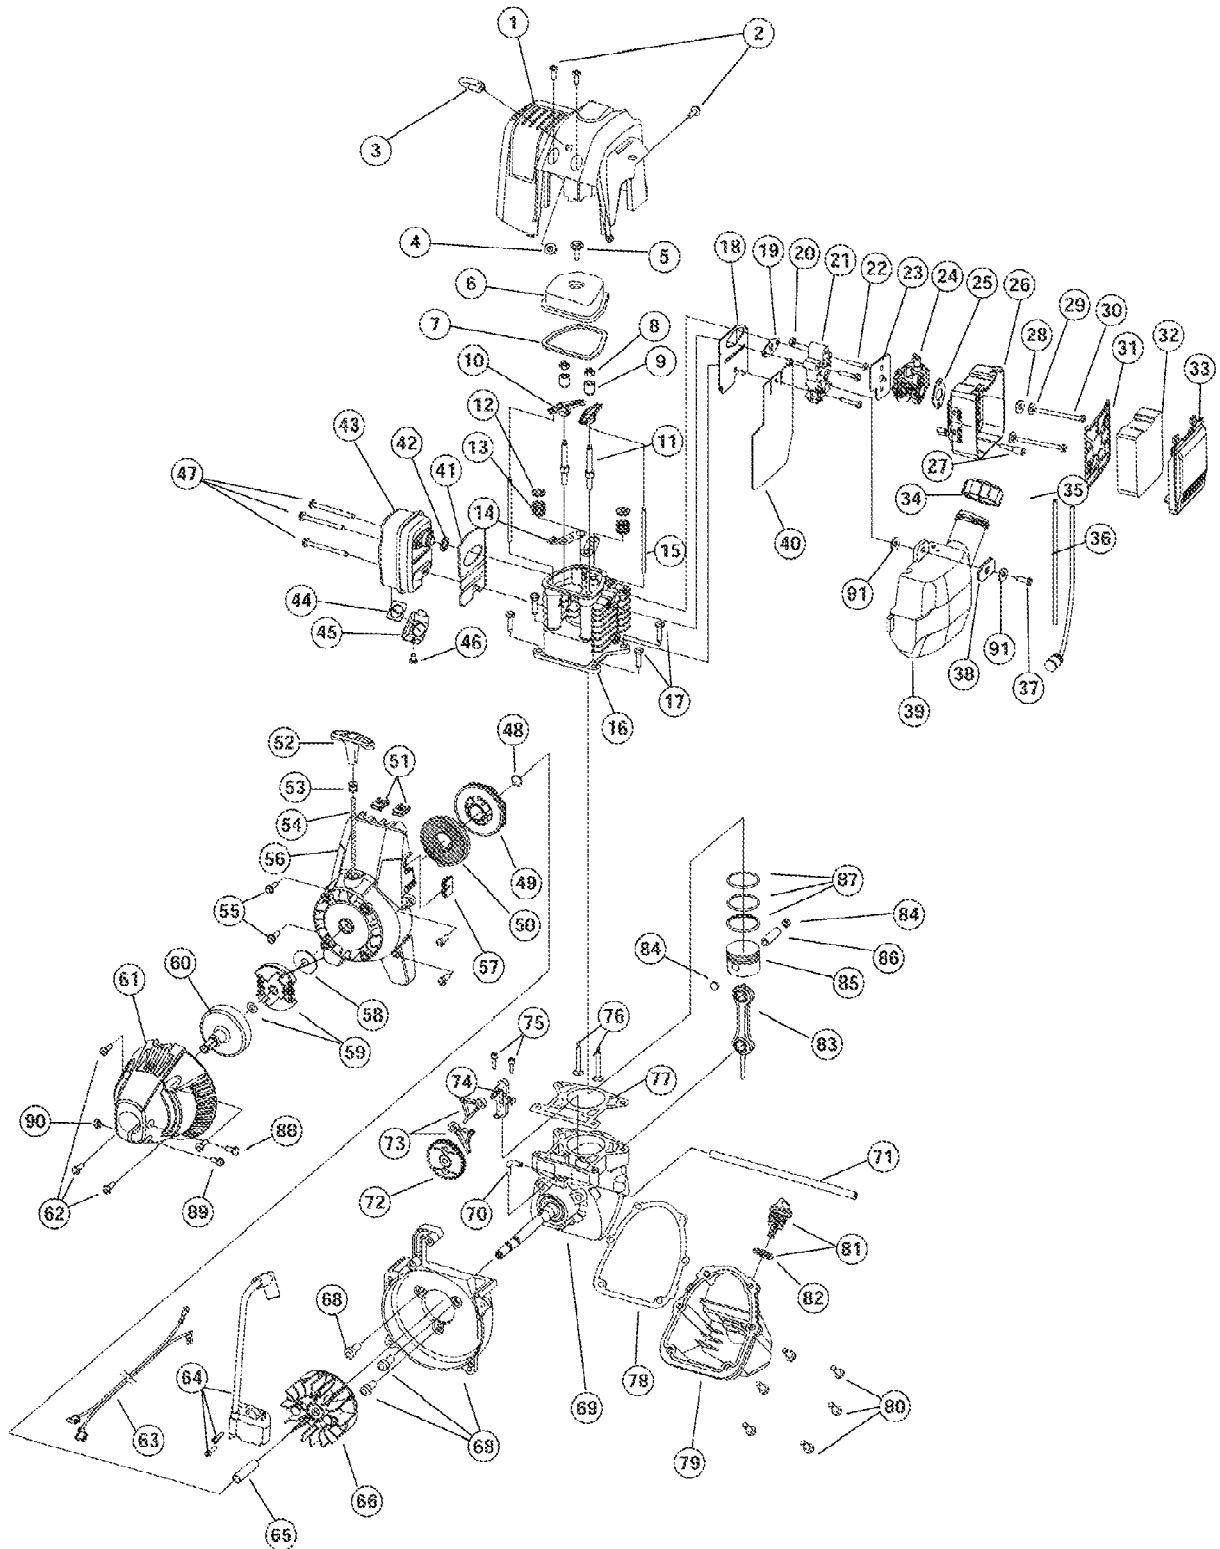

21AT144R766 Tiller/Edger (2005)  
Boom and Cultivator

Page 2 of 5

Ref #	Part Number	Qty	S/P/F	Description
1	753-04042	1	/P	Trottle Control
2	753-04043	1	/P	Torsion Spring
3	791-182405	1	/P	On/Off Switch
4	753-04044	1	S	Foam Grip
5	753-04496	1	S	Throttle Cable
6	753-04498	1	S	Upper Handle
7	791-182899	1		Bolt
8	753-04049	1	S	Cable Tie
9	753-04499	1		Flex Shaft
10	791-182677	1		Knob
11	753-04052	1	S	Shoulder Washer
12	753-04053	1	S	Lower Handle
13	753-04054	1	S	Screw
14	753-04055	1	/P	Front Handle
15	753-04056	1	S	Lock Nut
16	753-04057	1	S	Cotter Pin
17	753-04058	1	/P	Tailpiece Bracket Assembly
18	753-04059	1	S	Clevis Pin
19	753-04060	1	S	Cap Screw
20	753-04061	1	S	Lock Nut
21	753-04062	1	S	Cap Push
22	753-04063	1	/P	Wheel Support Bracket Assembly
23	753-04501	1	S	Wheel
24	753-04065	1	S	Cap Screw
25	791-182678	1		Washer
26	753-04502	1		Tine Shield
27	753-04075	1	/P	Gear Box Assembly
28	753-04074	1	/P	Inner Tine (right side)
29	753-04073	1	/P	Outer Tine (right side)
30	753-04072	1	/P	Inner Tine (left side)
31	753-04071	1	/P	Outer Tine (left side)
32	753-04070	1	/P	Click Pin
33	753-04069	1	/P	Edger Tine
34	753-04068	1	/P	Edger Wheel
35	753-04500	1	S	Drive Shaft Housing
36	753-04077	1	S	Anti Rotation Screw