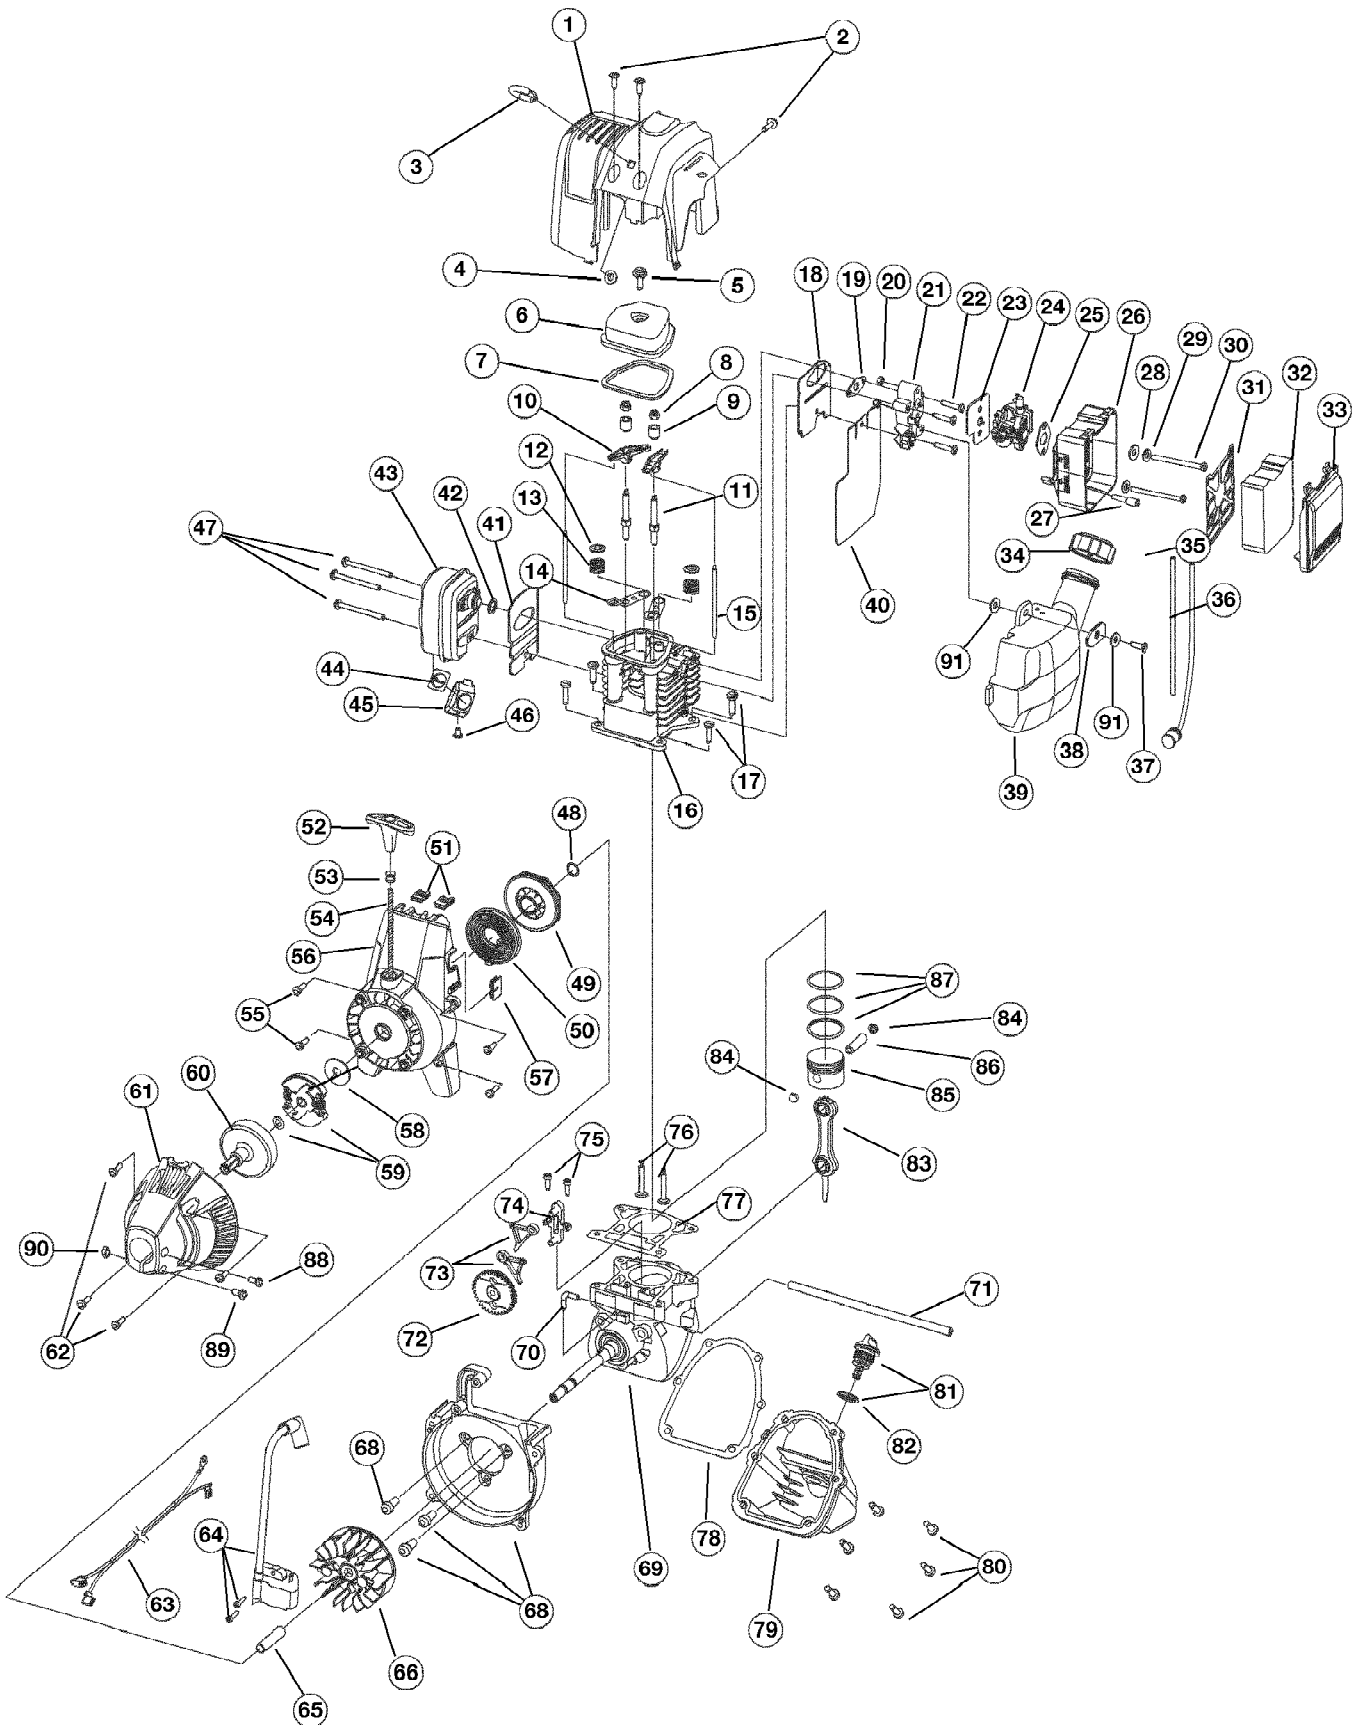

21AT144R766 Tiller/Edger (2004)
Boom And Cultivator

Page 2 of 5

Ref #	Part Number	Qty	S/P/F	Description
1	753-04042	1	/P	Trottle Control
2	753-04043	1	/P	Torsion Spring
3	791-182405	1	/P	On/Off Switch
4	753-04044	1	S	Foam Grip
5	753-04496	1	S	Throttle Cable
6	753-04498	1	S	Upper Handle
7	791-182899	1		Bolt
8	753-04049	1	S	Cable Tie
9	753-04499	1		Flex Shaft
10	791-182677	1		Knob
11	753-04052	1	S	Shoulder Washer
12	753-04053	1	S	Lower Handle
13	753-04054	1	S	Screw
14	753-04055	1	/P	Front Handle
15	753-04056	1	S	Lock Nut
16	753-04057	1	S	Cotter Pin
17	753-04058	1	/P	Tailpiece Bracket Assembly
18	753-04059	1	S	Clevis Pin
19	753-04060	1	S	Cap Screw
20	753-04061	1	S	Lock Nut
21	753-04062	1	S	Cap Push
22	753-04063	1	/P	Wheel Support Bracket Assembly
23	753-04501	1	S	Wheel
24	753-04065	1	S	Cap Screw
25	791-182678	1		Washer
26	753-04502	1		Tine Shield
27	753-04075	1	/P	Gear Box Assembly
28	753-04074	1	/P	Inner Tine (right side)
29	753-04073	1	/P	Outer Tine (right side)
30	753-04072	1	/P	Inner Tine (left side)
31	753-04071	1	/P	Outer Tine (left side)
32	753-04070	1	/P	Click Pin
33	753-04069	1	/P	Edger Tine
34	753-04068	1	/P	Edger Wheel
35	753-04500	1	S	Drive Shaft Housing
36	753-04077	1	S	Anti Rotation Screw