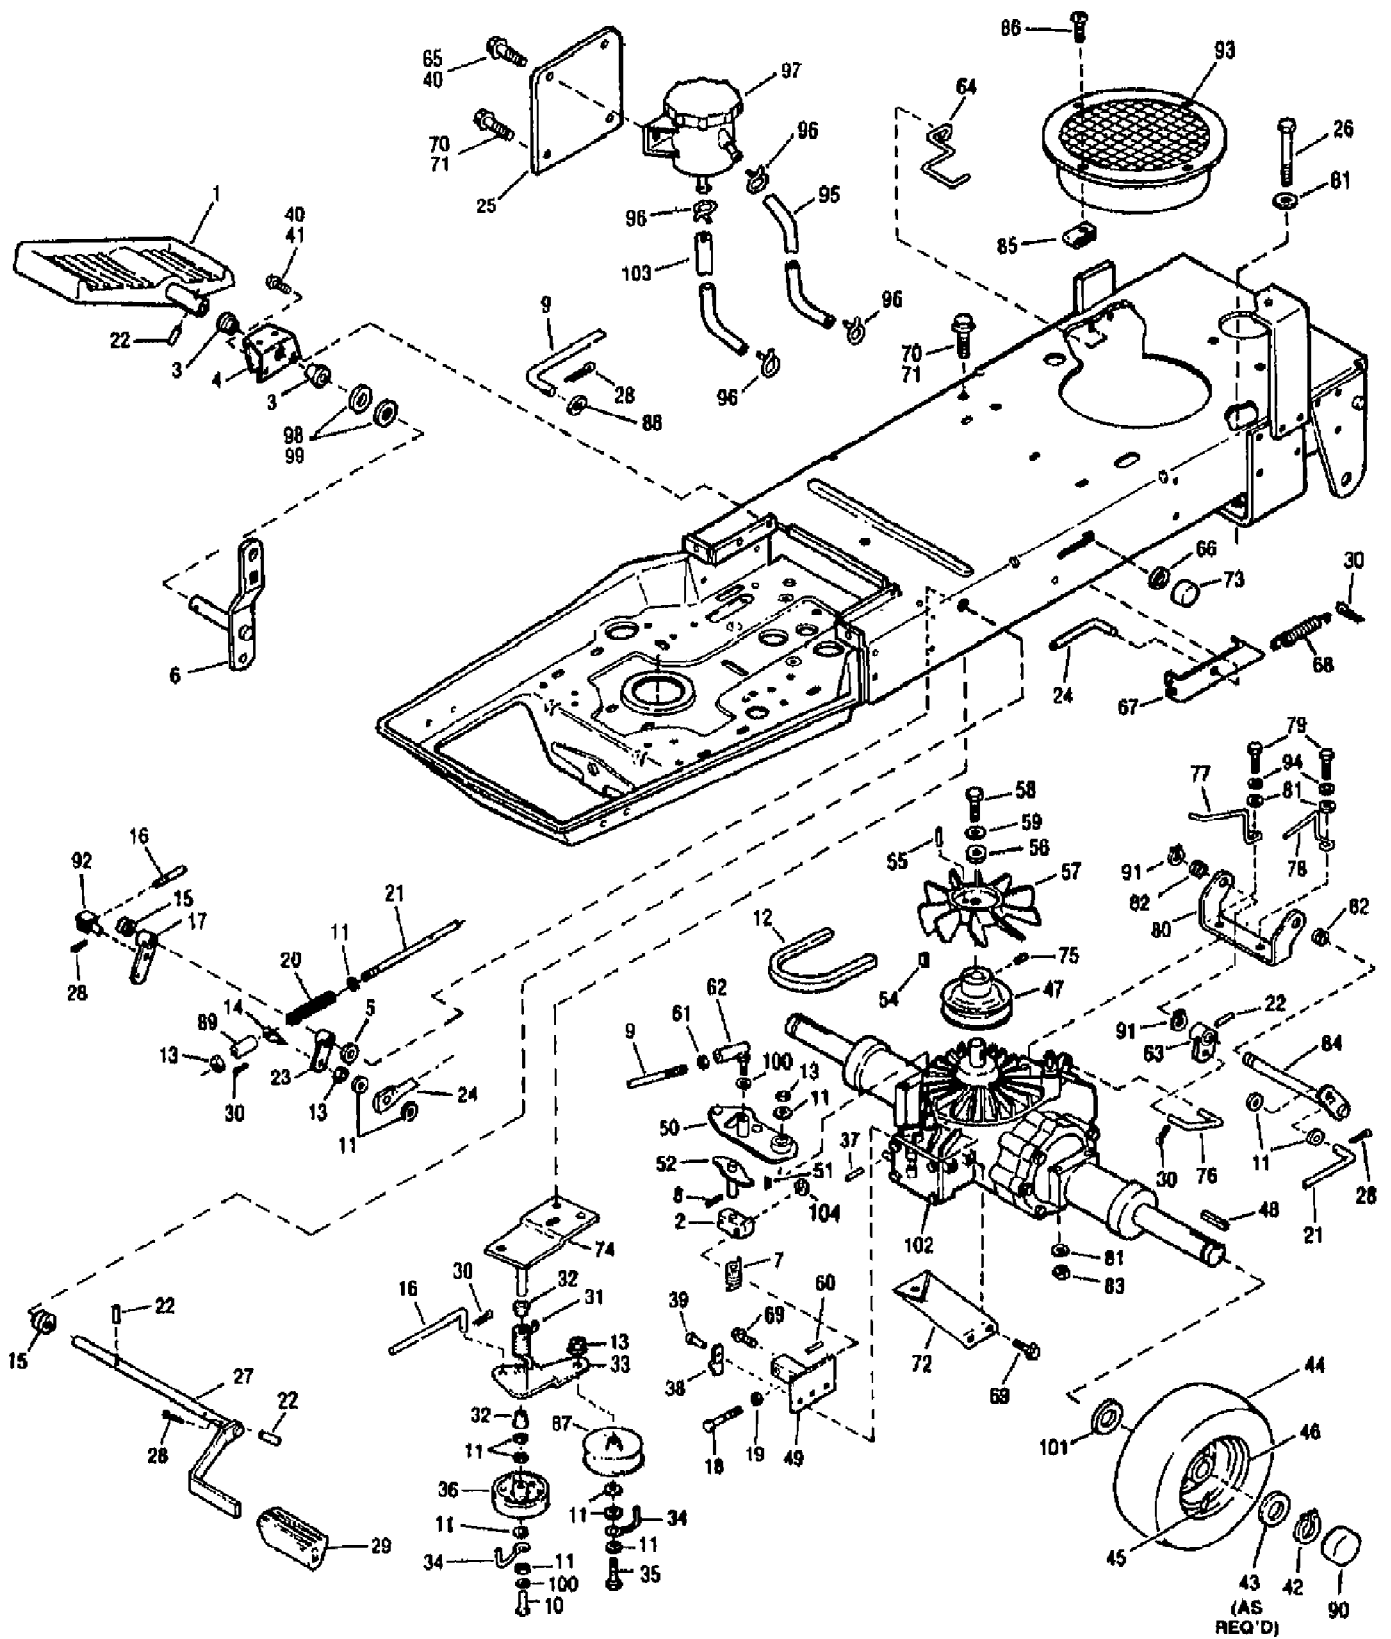

3312HR ST 120 (S/N B020300101-B020499999)
HYDROSTATIC & BRAKE ASSEMBLY

3312HR ST 120 (S/N B020300101-B020499999)
HYDROSTATIC & BRAKE ASSEMBLY

Page 12 of 22

Ref #	Part Number	Qty	S/P/F	Description
1	1755883001	0		ASSM-PEDAL
2	1753188	0		BLOCK-PIVOT
3	1185802	0		BEARING-FLANGE
4	1756687001	0		SUPT-HYD PEDAL
5	0	0	F	N/A
6	1755880	0		ASSM-CONTROL ARM
7	1753190	0		SPRING-TORSION
?8	1120209	0		PIN-ROLL .188X.75
9	1755878	0		ROD-SPEED CONTROL
10	0	0	F	N/A
11	0	0	F	N/A
12	1751597	0	/P	BELT
13	1733398	0	S/F	NUT-LOCK 3/8-16
14	1749904	0		BOLT-EYE
15	1714233	0		BUSHING-.68X.62X.15 FLNG
16	1746942	0		ROD-CLUTCH
17	1751879	0		ASSM-ARM
18	1760321	0		SCR-ADJ
19	1186247	0	S	NUT-JAM
20	1751022	0		SPRING-COMP.
21	1753170	0		ROD-BRAKE
22	0	0	F	N/A
23	1751880	0		ASSM-ARM
24	1751063	0		ROD-BRAKE LOCK
25	1755787001	0		SUPPORT-TANK
26	0	0	F	N/A
27	1756049	0		ASSM-BRAKE PEDAL
28	0	0	F	N/A
29	1728694	0	/P	FOOT REST
30	0	0	F	N/A
31	1751809	0	/P	SPRING-TORSION
32	1715538	0	/P	BUSHING-.5X.5 NYLON FLNG
33	1746941001	0		ASSM-IDLER ARM
34	1760096	0	/P	GUIDE-BELT
35	0	0	F	N/A
36	1756151	0	/P	IDLER
37	0	0	F	N/A
38	1756144	0		LATCH
39	1185879	0	/P	RIVET-POP
40	1186309	0	/P	SCR-HH 1/4-20X.625
41	1186389	0	/P	NUT-HF/LK 1/4-20 ZP
42	1118554	0	S	RING-RETAINING
43	1747872	0		WASHER-1.88X1.015X.06 ZP
44	1756867	0		TIRE
45	1718086	0	S	STEM-VALVE
46	1757984	0		WHEEL-REAR
47	1760193	0		SHEAVE-HYDRO
48	0	0	F	N/A
49	1753186	0		ASSM-ADJUSTOR BLOCK
50	1753199	0		ASSM-SPEED CONT ARM
51	0	0	F	N/A
52	1753193	0		ASSM-PIVOT SHAFT
?53	1118799	0		RING-RET.EXT .375 ID