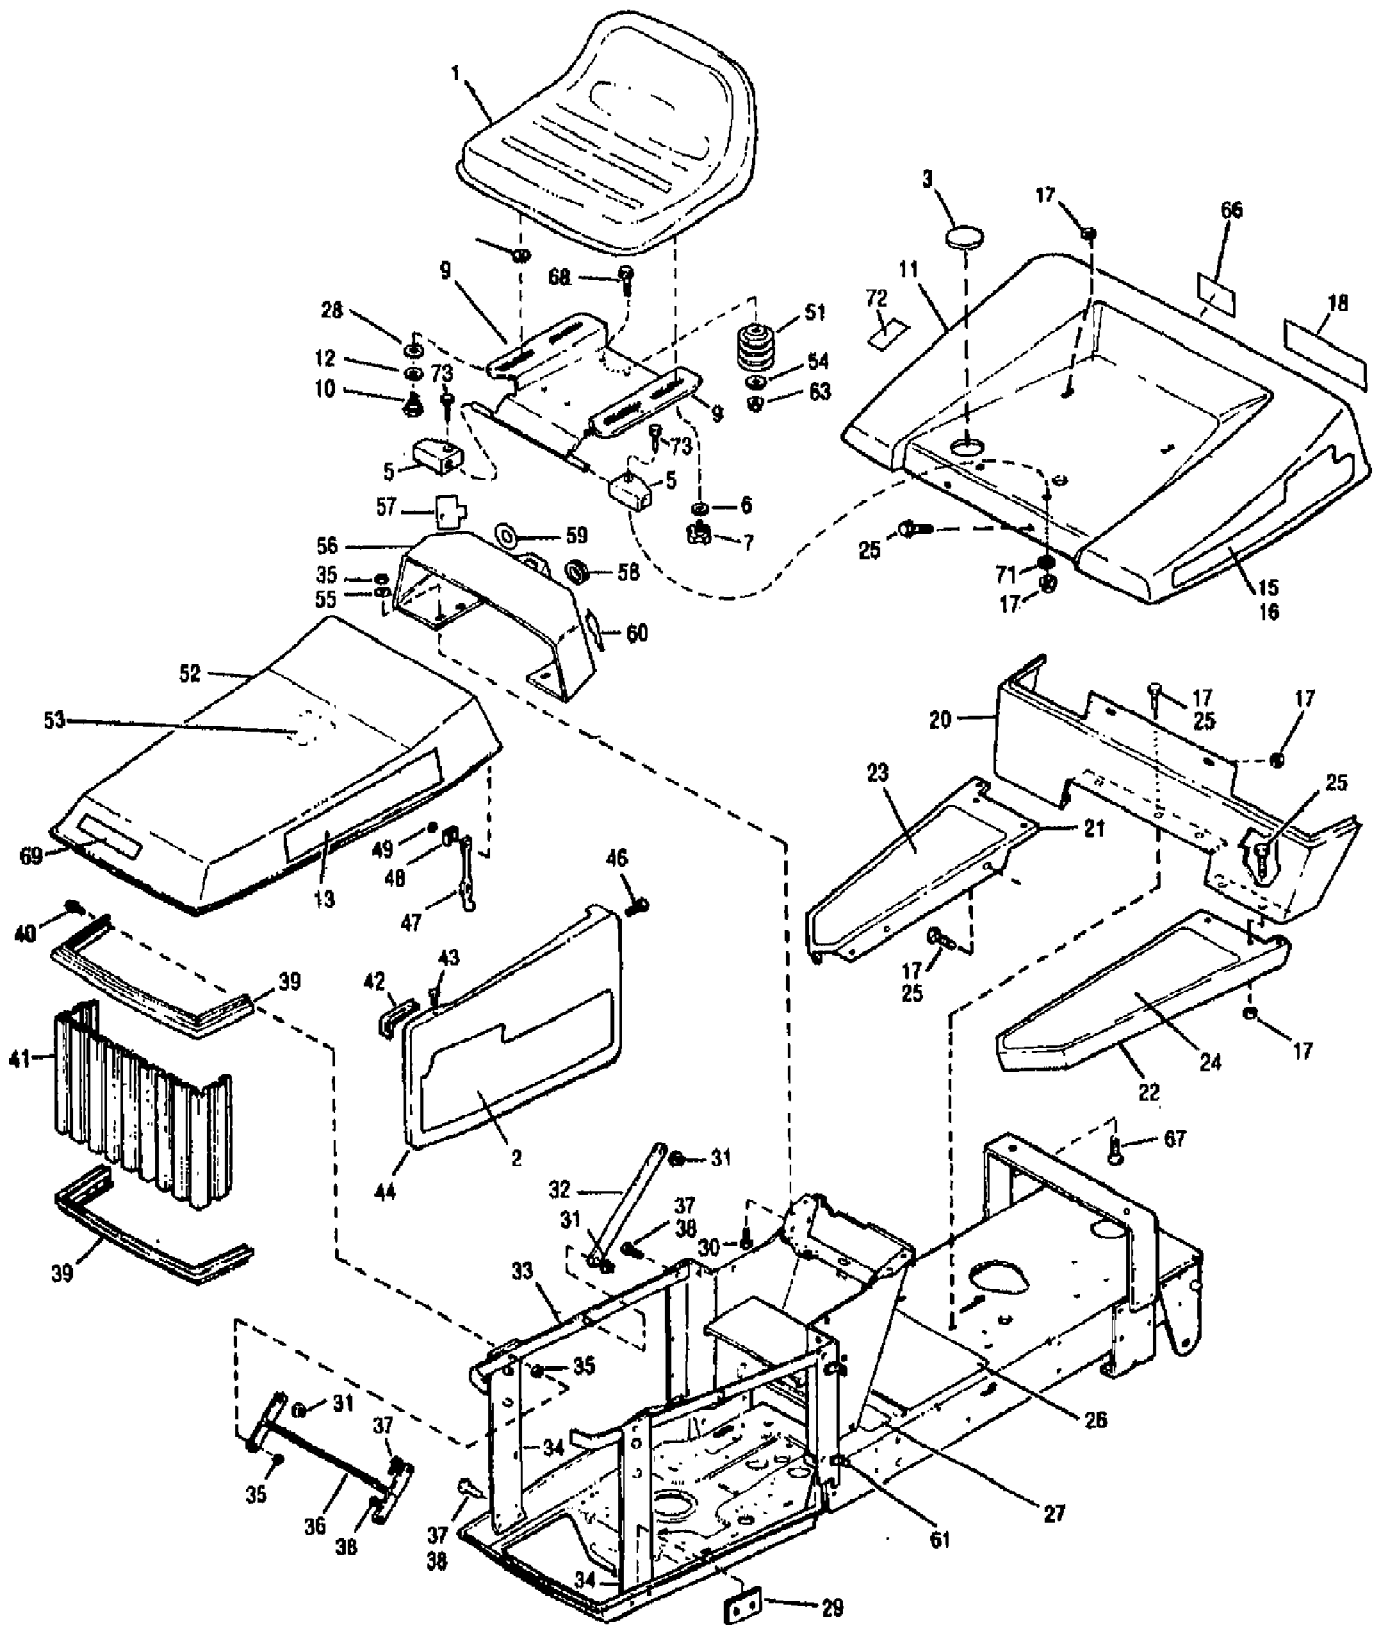

3312HR ST 120 (S/N B020300101-B020499999)
BODYWORK & TRIM ASSEMBLY

3312HR ST 120 (S/N B020300101-B020499999)
BODYWORK & TRIM ASSEMBLY

Page 2 of 22

Ref #	Part Number	Qty	S/P/F	Description
1	1756861	0		SEAT
2	1757939	0		DECAL-SIDECVR LH RED
2	1757938	0		DECAL-SIDECVR RH RED
3	1755790	0		PLUG
?4	0	0		N/A
5	1753911	0		BLOCK-PIVOT
6	1107383	0	S/F	WASHER-FLAT 3/8 SAE
7	1734269	0		KNOB
?8	0	0		N/A
9	1760963001	0	S	ASSM-SEAT SUPPORT
10	1754125	0	/P	SCR-SHLDR 3/8-16X.25 G5ZP
11	1761031010	0		FENDER-REAR
12	1705793	0		WASHER-1.06X.51X.09 NYLON
13	1759100	0		DECAL-LOGO
?14	0	0		N/A
15	1757942	0		DECAL-FENDER RH RED
16	1757943	0		DECAL-FENDER LH RED
17	1186391	0	S	NUT-HFLK 5/16-18 ZP
18	1759102	0		DECAL-LOGO FENDER
?19	0	0		N/A
20	1743987010	0		SUPT-RUNNING BOARD
21	1751805010	0		BOARD-RUNNING RH
22	1751803010	0		BOARD-RUNNING LH
23	1762528	0		PAD-FOOT RH
24	1762529	0		PAD-FOOT LH
25	1186330	0	S	SCR-LOCK
26	1762527	0		PAD-FOOT CENTER
27	1755945	0		DECAL-INSTRUCTION
28	1706782	0	/P	WASHER-BOW .74X.52X.01
29	1754415	0		SPACER-PLATE
30	0	0	F	N/A
31	1747836	0	S	RETAINER-PUSH ON .24X.73 ZP
32	1742459010	0		LINK-HINGE
33	1758587010	0		ASSM-HINGE STRAP
34	1752914001	0		ASSM-GRILLE SUPT (RED)
35	1734398	0	S	NUT-HT LK 1/4-20
36	1742458001	0		LINK-HINGE
37	1186309	0	/P	SCR-HH 1/4-20X.625
38	1186389	0	/P	NUT-HF/LK 1/4-20 ZP
39	1742493010	0		CAP-GRILLE
40	0	0	F	N/A
41	1742494001	0		GRILLE-BLACK
42	1753912	0		GUIDE-SIDE CVR (RED)
43	1756629	0		RIVET-POP
44	1743554010	0		COVER-SIDE LH RED
44	1743553010	0		COVER-SIDE RH RED TRACTOR
?45	0	0		N/A
46	0	0	F	N/A
47	1727127	0		LATCH-RUBBER
48	1727126	0	/P	CLIP
49	1185985	0	S	NUT W/LKWASHER 10-24 ZP
?50	0	0		N/A
51	1755449	0	/P	SPRING-COMPRESSION