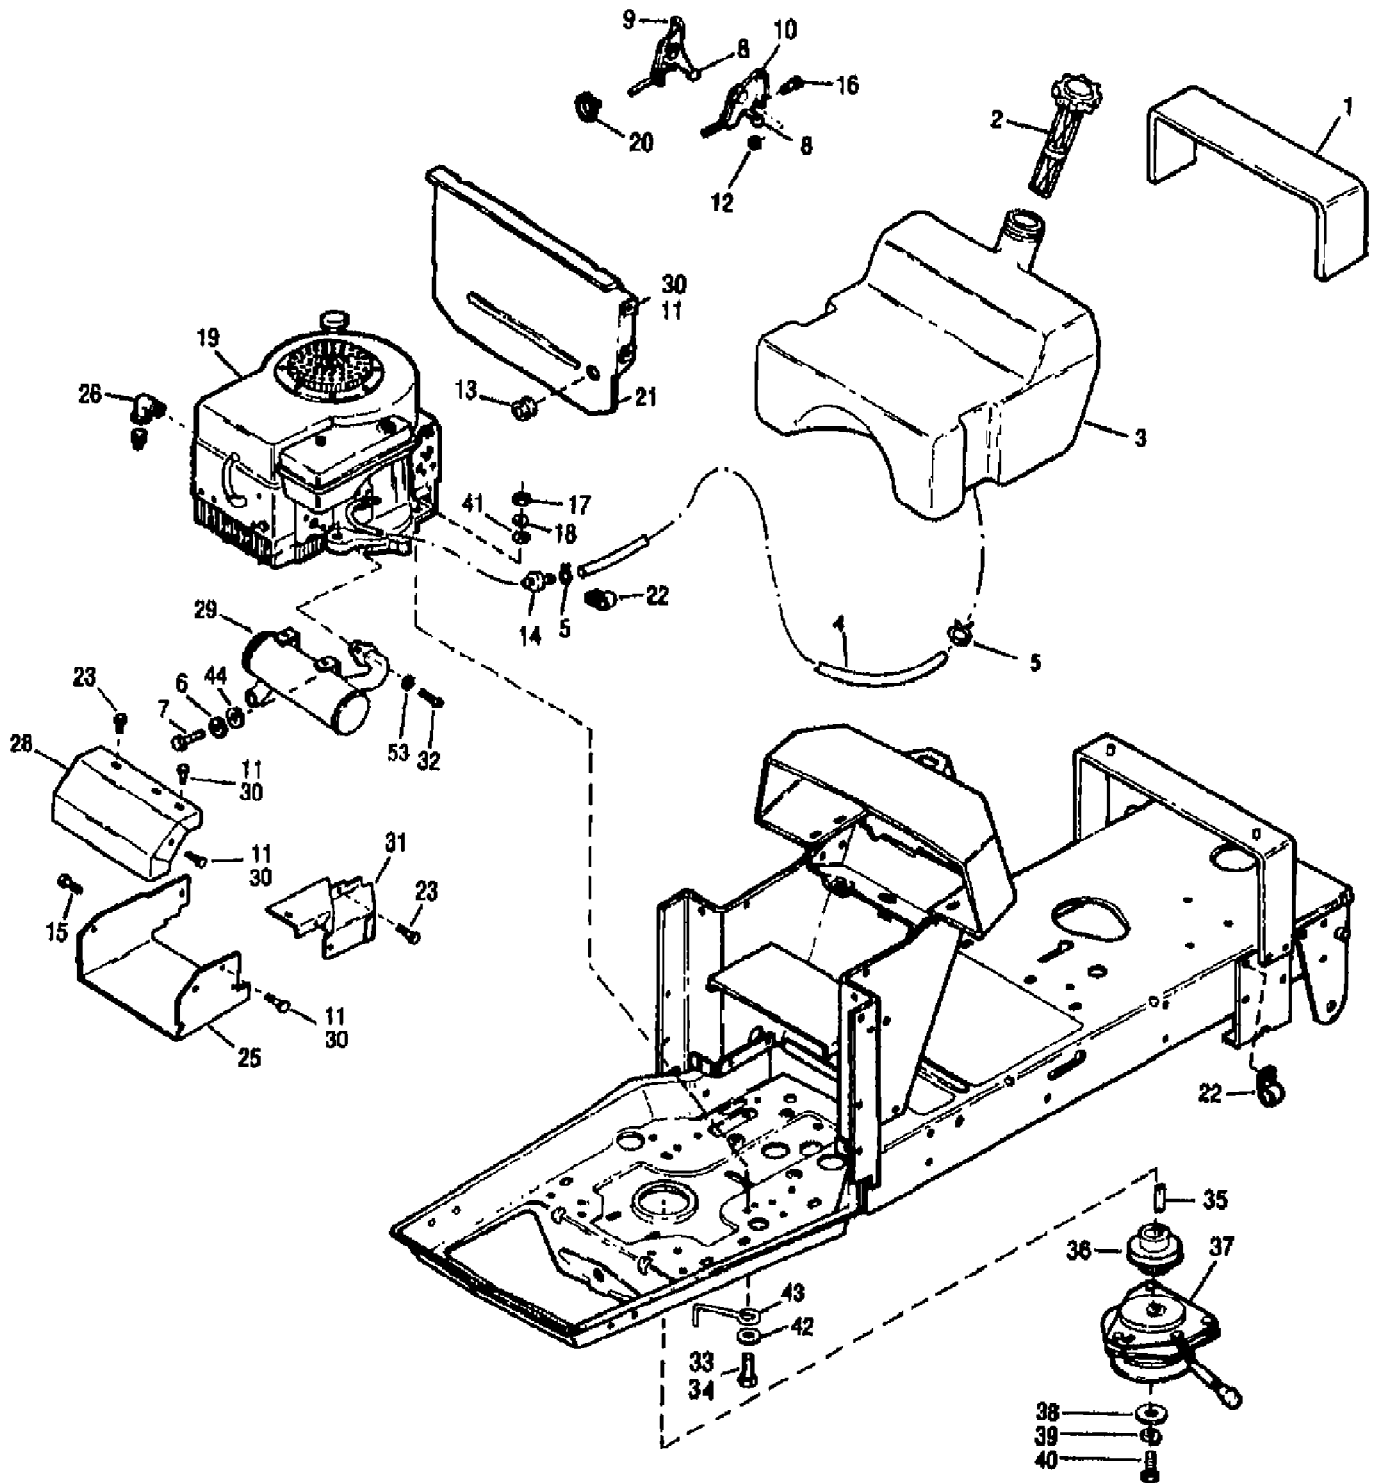

3312HR ST 120 (S/N B020300101-B020499999)
ENGINE ASSEMBLY

3312HR ST 120 (S/N B020300101-B020499999)
ENGINE ASSEMBLY

Page 7 of 22

Ref #	Part Number	Qty	S/P/F	Description
1	1744390	0		PAD-FUEL TANK
2	1756044	0	S	CAP-GAS
3	1756460	0		TANK-FUEL
4	1752795	0		LINE-FUEL 52"
5	1750687	0	S	CLAMP-HOSE
6	0	0	F	N/A
7	0	0	F	N/A
8	1737118	0	S	KNOB
9	1755926	0	S	THROTTLE-CONTROL
10	1755927	0		C-CONTROL
11	0	0	F	N/A
12	0	0	F	N/A
13	1748014	0		GROMMET-SPLIT
14	1727491	0	S	FILTER-FUEL
15	1186330	0	S	SCR-LOCK
16	1750962	0		SCR
17	0	0	F	N/A
18	0	0	F	N/A
19	0	0	F	ENGINE, BRIGGS & STRATTON 12HP, MODEL 281707
19	0	0	F	ENGINE, BRIGGS & STRATTON 12HP, MODEL 283707
20	1735531	0	S	TIE-CABLE NYLON BLACK
21	1752883001	0		SHIELD-HEAT (RED)
22	1747738	0	/P	CLIP-J
23	1186309	0	/P	SCR-HH 1/4-20X.625
?24	0	0		N/A
25	1752909001	0		SHIELD-HEAT
26	1752912	0		ELBOW-90 DEGREES
?27	1185140	0	S	WASHER-LOCK
28	1752911001	0		SHIELD-HEAT
29	1752890	0		MUFFLER
30	1185986	0	S	NUT-SPEED #10
31	1752910001	0		SHIELD-HEAT
32	1747993	0	S	SCR-HXSKT 5/16-18X.75 BO
33	0	0	F	N/A
34	0	0	F	N/A
35	1187474	0		KEY-.25 SQ X 1.25
36	1742535	0		SHEAVE
37	1755341	0	S	CLUTCH-ELECTRIC
38	1744455	0	/P	WASHER-SPEC 1.42X.468X.25 ZP
39	0	0	F	N/A
40	1744454	0	S	SCR-HH 7/16-20X3 G5 ZP
41	0	0	F	N/A
42	0	0	F	N/A
43	1754787	0	/P	CLUTCH-RETAINER
44	1755340	0		SPACER-.625X.344X.34
53		0		UNKNOWN