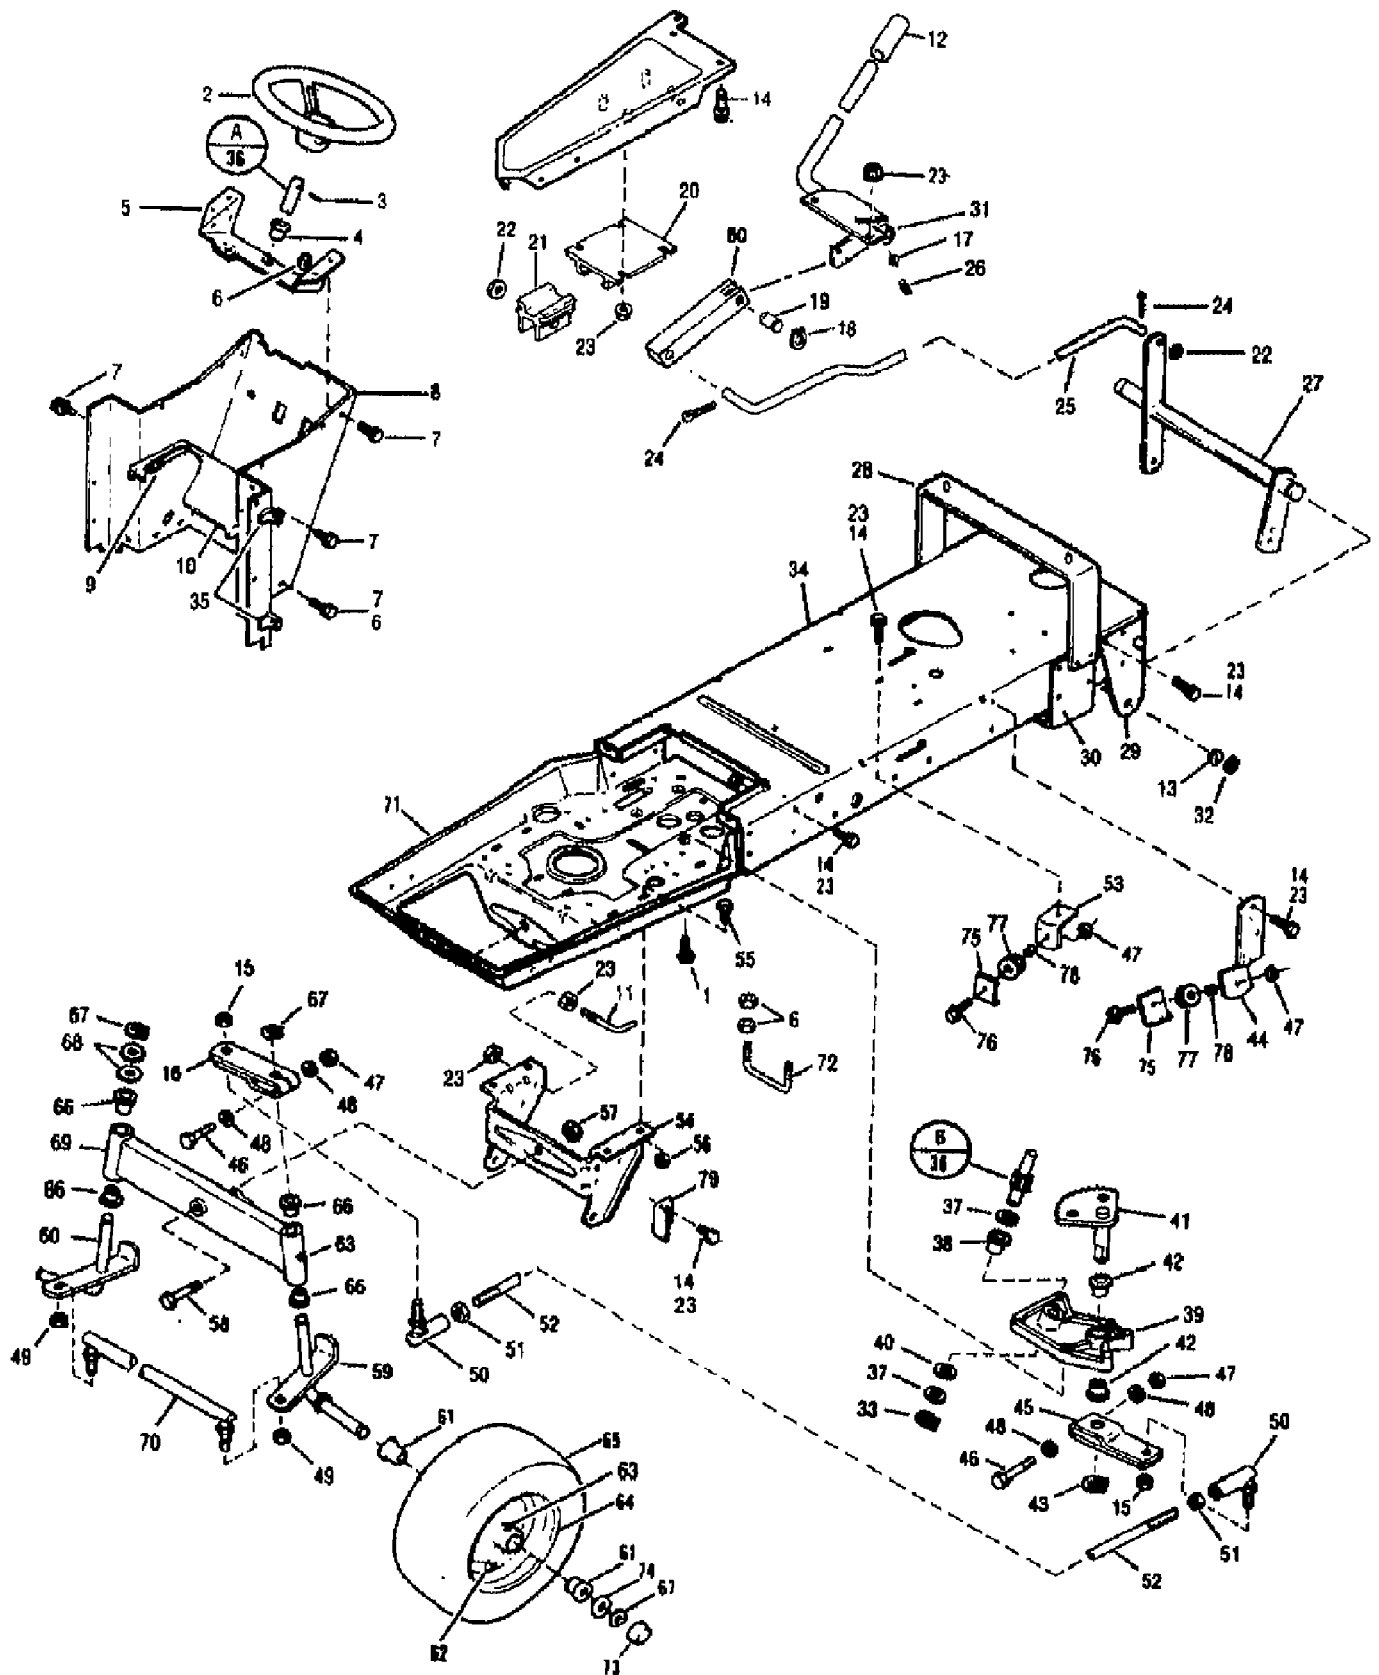

3312HR ST 120 (S/N B020300101-B020499999)
FRAME, LIFT & STEERING ASSEMBLY

3312HR ST 120 (S/N B020300101-B020499999)
FRAME, LIFT & STEERING ASSEMBLY

Page 9 of 22

Ref #	Part Number	Qty	S/P/F	Description
1	1724491	0	S	SCR-HFLK 5/16-18X.75
2	1756862	0		WHEEL-STEERING
3	0	0	F	N/A
4	1185632	0		BEARING-FLANGED NYLON
5	1752363	0		SUPPORT-STEERING SHAFT
6	1186389	0	/P	NUT-HF/LK 1/4-20 ZP
7	1186309	0	/P	SCR-HH 1/4-20X.625 {7}
8	1758724010	0		SUPT-INSTRUMENT PANEL
9	1185456	0		NUT-SPEED
10	1756073001	0		SUPPORT-BATTERY
11	1757291	0	/P	GUIDE-BELT
12	1703539	0	S	GRIP-FLEX
13	1185830	0	S	WASHER-1.38 X.765X .06 ZP
14	1186330	0	S	SCR-LOCK
15	1750957	0		NUT-HEX/JAM 1/2-20 ZP
16	1750495	0		ARM-STEERING
17	1805368	0		WASHER
18	1185427	0		RING-RETAINING
19	1747189	0		PIN
20	1758272	0		KIT-GUIDE (TRACTOR)
21	1758272	0		KIT-GUIDE (TRACTOR)
22	0	0	F	N/A
23	1186391	0	S	NUT-HFLK 5/16-18 ZP
24	0	0	F	N/A
25	1751070	0		ROD-LIFT
26	1185803	0		FITTING-GREASE
27	1754950001	0		ASSM-LIFT SHAFT
28	1754944001	0		ASSM-FENDER SUPPORT
29	1758842001	0		ASSM-PANEL REAR
30	1740984001	0		AXLE-SUPPORT
31	1759450001	0		ASSM-LIFT LEVER
32	1185388	0	S	RING-RET."E".577 ID
33	1177567	0	S	RING-RETAINING
34	1755847001	0		FRAME-REAR
35	1742934	0		NUT-SPEED
36	1751284	0		SHIFT-STEER
37	1730375	0		WASHER-SHIM
38	1747303	0		BEARING
39	1750594	0		ASSM-STEER SUPT
40	1715301	0	/P	WASHER-1.115X.637X.06
41	1750501	0		ASSM-SECTOR GEAR
42	1185386	0	/P	BEARING-FLANGE
43	1113527	0	S	RING-RETAIN EXT .707 ID
44	1747315001	0		BRACKET
45	1750581	0		ASSM-ARM SPINDLE
46	0	0	F	N/A
47	1733398	0	S/F	NUT-LOCK 3/8-16
48	1708755	0	F	WASHER-.875X.390X.134
49	1110150	0	S	NUT-LOCK
50	1716180	0		JOINT-BALL
51	1186247	0	S	NUT-JAM
52	1750499001	0		ROD-STEERING
53	1747316001	0		BRACKET