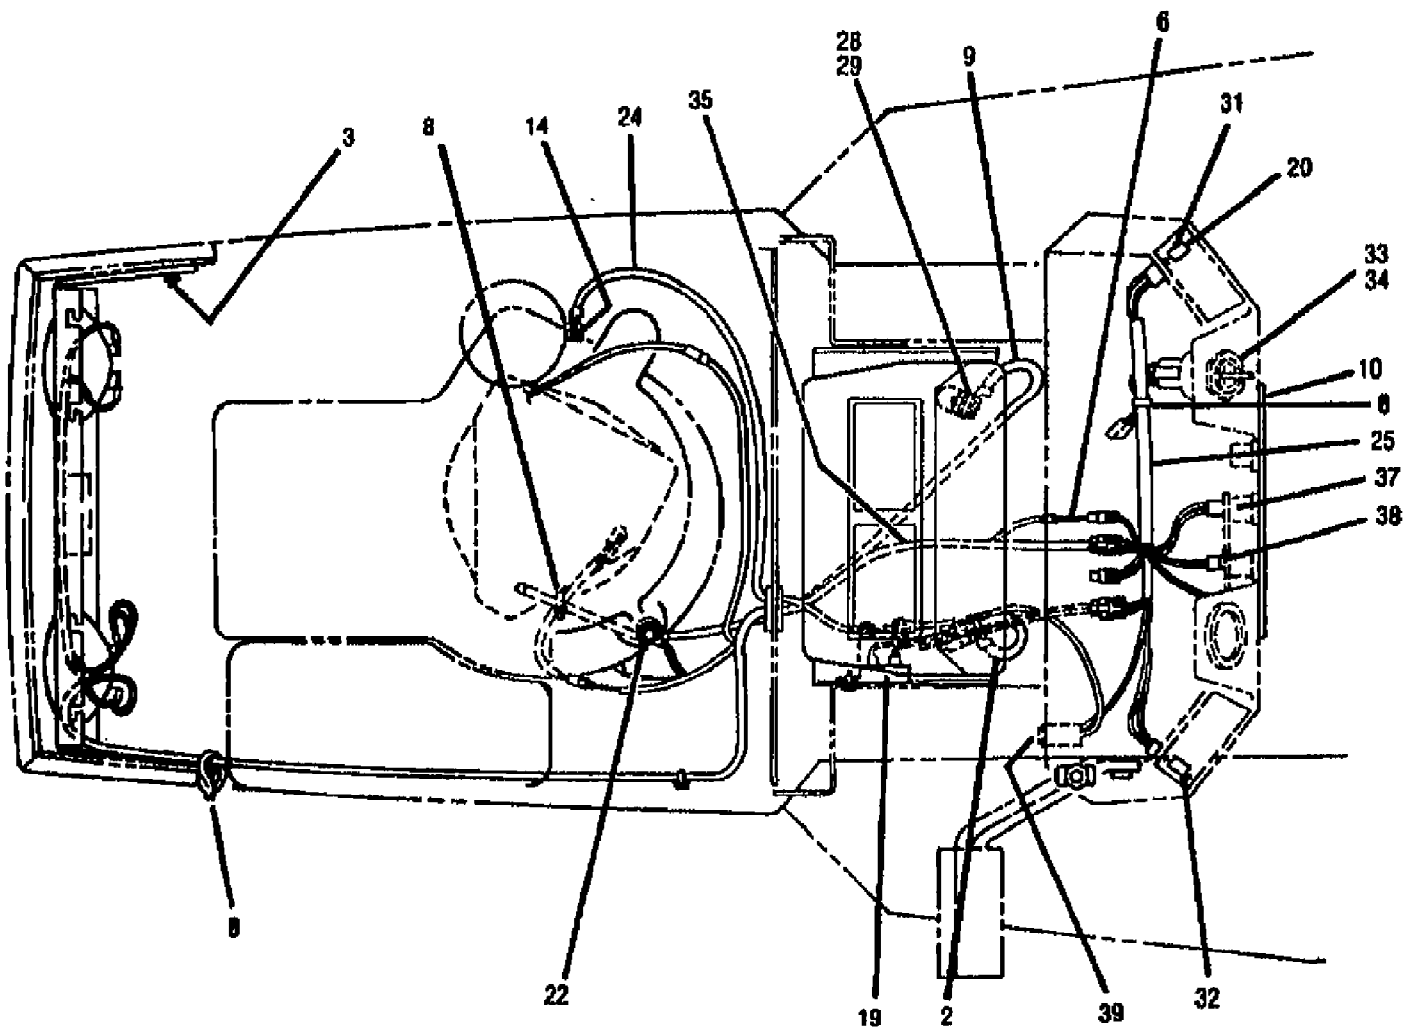

3312HR ST 120 (S/N B020300101-B020499999)
ELECTRICAL ASSEMBLY

3312HR ST 120 (S/N B020300101-B020499999)
ELECTRICAL ASSEMBLY

Page 5 of 22

Ref #	Part Number	Qty	S/P/F	Description
?1	0	0		NOT USED
2	1756074	0	/P	CABLE-BATTERY (+)
3	1186389	0	/P/F	NUT-HF/LK 1/4-20 ZP
?4	174401001	0		N/A
?5	1726435	0		HEADLAMP
6	1755616	0		ASSM-DIODE
?7	0	0		NOT USED
8	1735531	0	S	TIE-CABLE NYLON BLACK
9	1756075	0		CABLE-BATTERY (-)
10	1756872	0		LENSE
?11	0	0		NOT USED
?12	0	0	F	N/A
?13	0	0	F	N/A
14	1734398	0	S	NUT-HT LK 1/4-20
?15	1752586	0		BOLT-HOOK
?16	0	0	F	N/A
?17	1185985	0	S	NUT W/LKWASHER 10-24 ZP
?18	1752840	0		BATTERY
19	1752137	0	S	SOLENOID
20	1750963	0		SCR-FHP #6-32X.50 ZP
?21	1744022	0		RETAINER
22	0	0	F	N/A
?23	1748014	0		GROMMET-SPLIT
24	1741506	0		CABLE-STARTER
25	1752134	0		HARNESS-CONSOLE WIRING
?26	1747738	0	/P	CLIP-J
?27	1761006	0		TRAY-BATTERY
28	0	0	F	N/A
29	0	0	F	N/A
?30	1756076	0		HARNESS-INTERLOCK
31	1754608	0	/P	SWITCH-PTO
32	1754856	0		SWITCH-LIGHT
33	1754250	0	S	SWITCH-IGNITION
34	1753986	0	/P	KEY-IGNITION
35	1752908	0		HARNESS-WIRE ENGINE {3312HR,3312HRS}
35	1763712	0		HARNESS-WIRE ENGINE {3312HR,3312HRS}
?36	1755802	0	/P	BATTERY-HOLDDOWN
37	1751572	0	S	BULB (MFG NO. GE 73)
38	1186020	0		SCR-PHP M6-32X.38 ZP
39	1743516	0	S	FUSE-30 AMP
?40	1752809	0		GROMMET
?41	1751328	0	S	SWITCH
?42	0	0		NOT USED
?43	1755349	0		SCR-PHP 1/4-20X.50 ZP
?44	1752506	0	/P	SWITCH-SEAT
?45	1755487	0		GROMMET
?46	1754934	0		DECAL