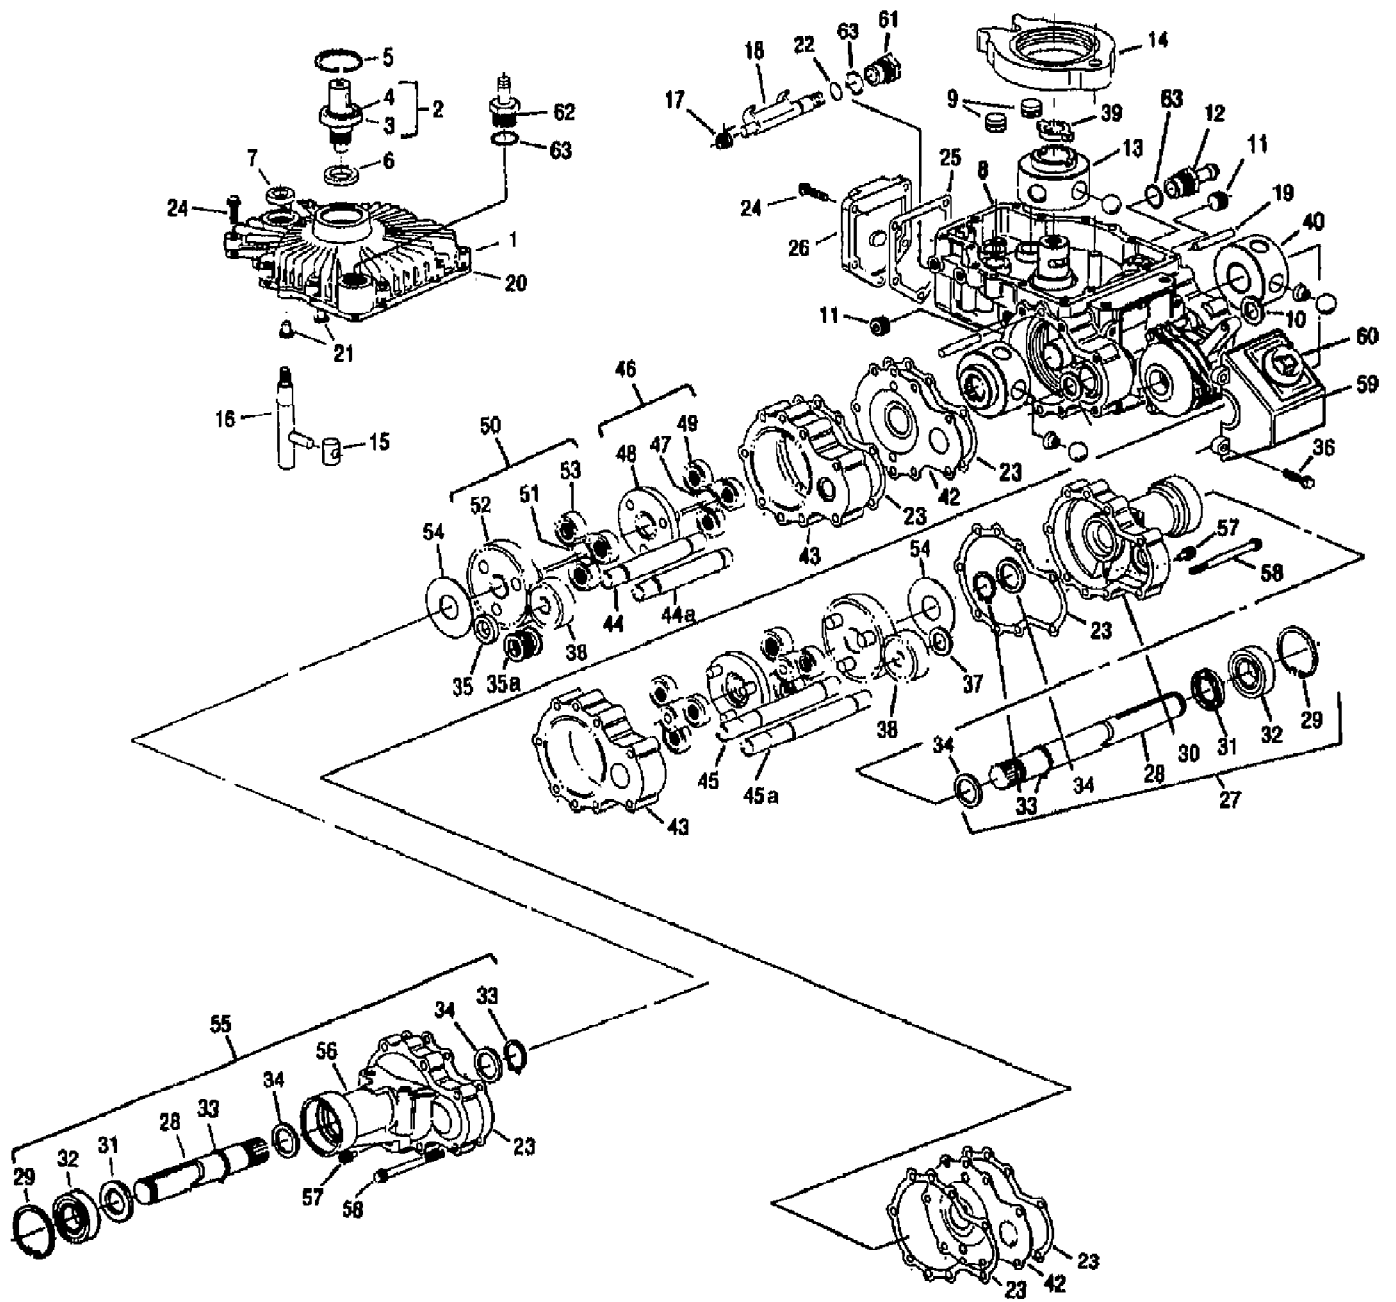

3312HR ST 120 (S/N B020300101-B020499999)
HYDROSTATIC DIFFERENTIAL ASSEMBLY 750-024

3312HR ST 120 (S/N B020300101-B020499999)
HYDROSTATIC DIFFERENTIAL ASSEMBLY 750-024

Page 16 of 22

Ref #	Part Number	Qty	S/P/F	Description
1	1761982	0		COVER-TRANS AXLE
2	1761983	0		ASSM-SHAFT & BRG
3	0	0		N/A
4	0	0		N/A
5	1757372	0		RING-RETAINING INTERNAL
6	1761984	0	S	SEAL-OIL
7	1757374	0		SEAL-CONTROL SHAFT
8	1757680	0		HOUSING-S/A CW
9	1757681	0		PISTON-DAMPENING S/A
10	1757682	0		SHAFT-SEAL BRAKE
11	1757683	0		PIPE-PLUG SOCKET
12	1757684	0		TUBE-ADPT RESVR 3/8 ID
13	1757685	0		PUMP-ROTOR BALL S/A
14	1757686	0		RING-CAM S/A
15	1757687	0		INSERT
16	1757688	0		SHAFT-CONTROL S/A
17	1757375	0		SPRING-DUMP VALVE
18	1757376	0	/P	BRACKET
19	1757689	0		DOWEL
20	1757690	0		GASKET-COVER
21	1757691	0		BUTTON
22	1757377	0		RING-O
23	1757692	0		GASKET-AXLE HOUSING
24	1757693	0		SCR-.14-20 HEX FLANGE
25	1757378	0		GASKET
26	1757694	0		COVER-VALVE
27	1757695	0		HOUSING-AXLE S/A-B
28	1757696	0		SHAFT-AXLE
29	1757697	0		RING-RETAINING INTERNAL
30	1757698	0		HOUSING-AXLE B
31	1757699	0	S	SEAL-AXLE AHAFT
32	1757700	0		BEARING
33	1757701	0		RING-RETAIN EXTERNAL
34	1757702	0		WASHER-THRUST
35	1757703	0		SPACER (THICK-PB)
35A	1757704	0		WASHER-THRUST (DL/PB)
35B	1757705	0		BEARING-THRUST (DL/PB)
36	1757706	0		SCR-1/4-20 SELF TAP
37	1757707	0		SPACER (THIN PB OR DL/PB)
38	1757708	0		GEAR-BRAKE
39	1757709	0		DRIVE
40	1757710	0		MTR RTR-BALL S/A A&B 18T
41	1757713	0		ASSM-DL/PB
42	1757714	0		PLATE-WEAR
43	1757715	0		RING-GEAR S/A A&B 54T
44	1757716	0		SHAFT-BRAKE A (PB)
44A	1757717	0		SHAFT-BRAKE A (DL/PB)
45	1757718	0		SHAFT-BRAKE B (PB)
45A	1757719	0		SHAFT-BRAKE B (DL/PB)
46	1757720	0		PLANETARY GR 1ST S/A A&B
47	1757721	0		SUN GEAR
48	1757722	0		PRIMARY CARRIER
49	1757723	0		PINT. GEAR