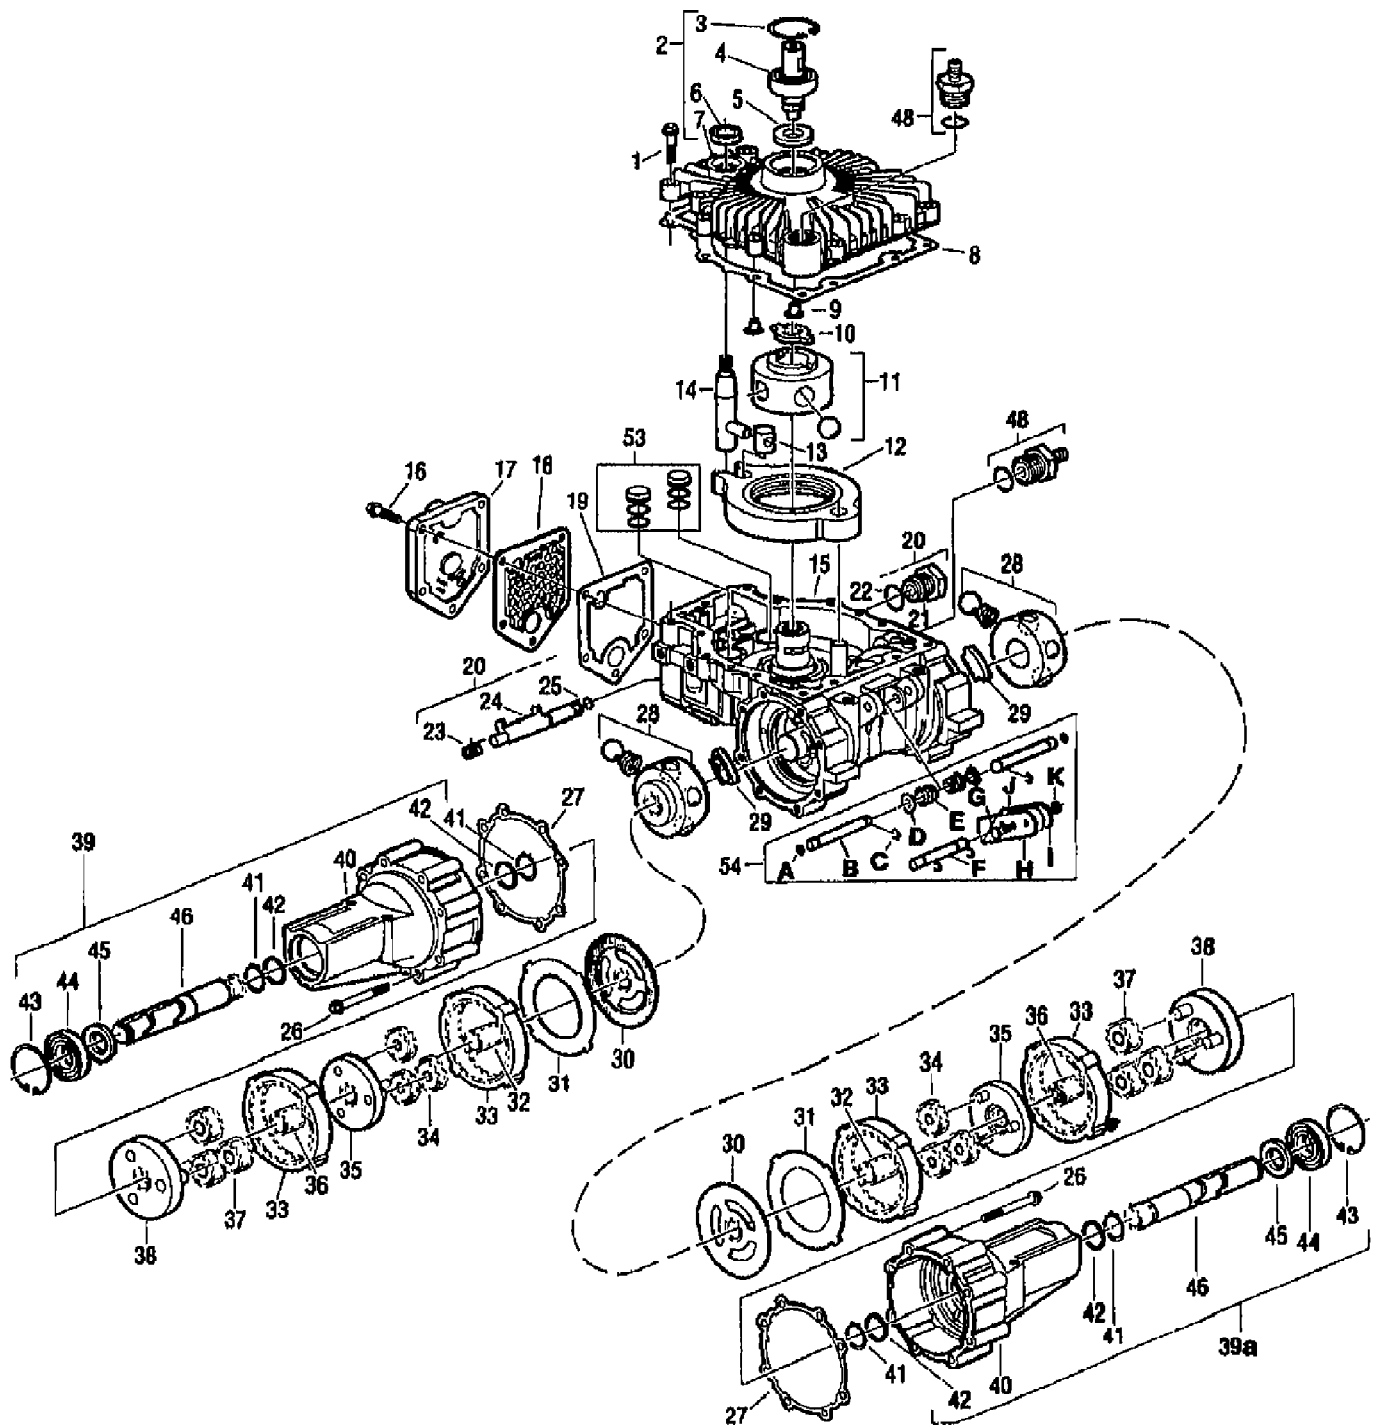

3312HR ST 120 (S/N B020300101-B020499999)
HYDROSTATIC DIFFERENTIAL ASSEMBLY 751-047

Ref #	Part Number	Qty	S/P/F	Description
1		0		UNKNOWN
2		0		UNKNOWN
3		0		UNKNOWN
4	1760892	0		SHAFT-INPUT
5	1760893	0	S	SEAL-OIL
6	1757374	0		SEAL-CONTROL SHAFT
7		0		UNKNOWN
8		0		UNKNOWN
9		0		UNKNOWN
10		0		UNKNOWN
11		0		UNKNOWN
12		0		UNKNOWN
13		0		UNKNOWN
14		0		UNKNOWN
15		0		UNKNOWN
16		0		UNKNOWN
17		0		UNKNOWN
18	1764020	0		FILTER-INTERNAL
19	1764021	0		GASKET-VALVE COVER
20		0		UNKNOWN
21		0		UNKNOWN
22		0		UNKNOWN
24	1757376	0	/P	BRACKET
25	1757377	0		RING-O
26		0		UNKNOWN
27		0		UNKNOWN
28		0		UNKNOWN
29		0		UNKNOWN
30		0		UNKNOWN
31		0		UNKNOWN
32		0		UNKNOWN
33		0		UNKNOWN
34		0		UNKNOWN
35		0		UNKNOWN
36		0		UNKNOWN
37		0		UNKNOWN
38		0		UNKNOWN
39		0		UNKNOWN
40		0		UNKNOWN
41		0		UNKNOWN
42		0		UNKNOWN
43		0		UNKNOWN
44	1757700	0		BEARING
45		0		UNKNOWN
46		0		UNKNOWN
48		0		UNKNOWN
53		0		UNKNOWN
54		0		UNKNOWN
39A		0		UNKNOWN
A		0		UNKNOWN
B		0		UNKNOWN
C		0		UNKNOWN
D		0		UNKNOWN