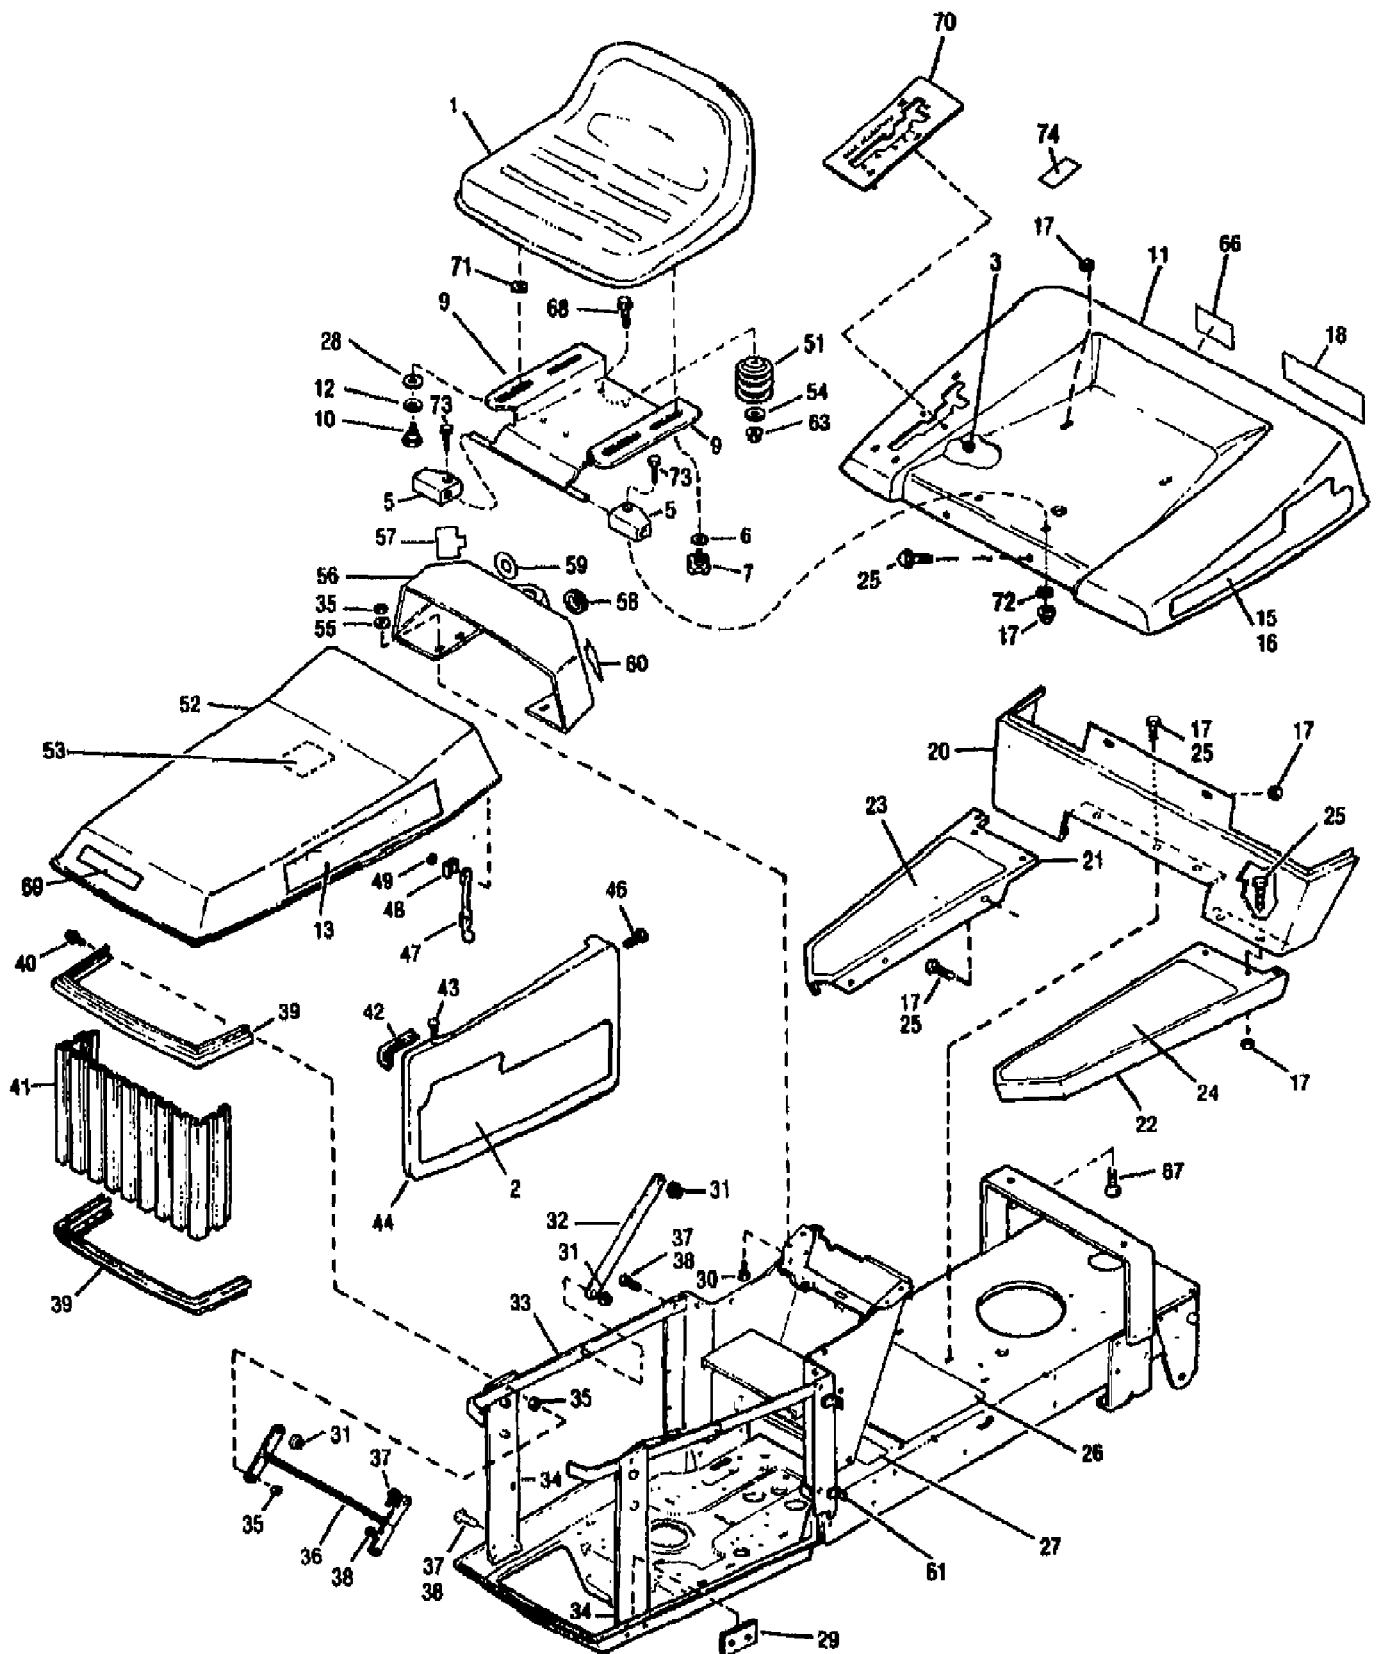

3312GRS ST 120 (S/N B380200101-B380299999)
BODYWORK & TRIM ASSEMBLY

3312GRS ST 120 (S/N B380200101-B380299999)
BODYWORK & TRIM ASSEMBLY

Page 2 of 18

Ref #	Part Number	Qty	S/P/F	Description
1	1756861	0		SEAT
2	1757941	0		DECAL-SIDECVR LH RED
2	1757940	0		DECAL-SIDECVR RH RED
3	1750532	0	S	NUT-SELF THREADING
?4	0	0		N/A
5	1753911	0		BLOCK-PIVOT
6	1107383	0	S/F	WASHER-FLAT 3/8 SAE
7	1734269	0		KNOB
?8	0	0		N/A
9	1760963001	0	S	ASSM-SEAT SUPPORT
10	1754125	0	/P	SCR-SHLDR 3/8-16X.25 G5ZP
11	1761041010	0		FENDER-REAR
12	1705793	0		WASHER-1.06X.51X.09 NYLON
13	1759100	0		DECAL-LOGO
?14	0	0		N/A
15	1757942	0		DECAL-FENDER RH RED
16	1757943	0		DECAL-FENDER LH RED
17	1186391	0	S	NUT-HFLK 5/16-18 ZP
18	1759102	0		DECAL-LOGO FENDER
?19	0	0		N/A
20	1743987010	0		SUPT-RUNNING BOARD
21	1751805010	0		BOARD-RUNNING RH
22	1751803010	0		BOARD-RUNNING LH
23	1762528	0		PAD-FOOT RH
24	1762529	0		PAD-FOOT LH
25	1186330	0	S	SCR-LOCK
26	1762527	0		PAD-FOOT CENTER
27	1755946	0		DECAL-INSTRUCTION
28	1706782	0	/P	WASHER-BOW .74X.52X.01
29	1754415	0		SPACER-PLATE
30	0	0	F	N/A
31	1747836	0	S	RETAINER-PUSH ON .24X.73 ZP
32	1742459001	0		LINK-HINGE
33	1758587010	0		ASSM-HINGE STRAP
34	1752914001	0		ASSM-GRILLE SUPT (RED)
35	1734398	0	S	NUT-HT LK 1/4-20
?36	1742458001	0		LINK-HINGE
37	1186309	0	/P	SCR-HH 1/4-20X.625
38	1186389	0	/P	NUT-HF/LK 1/4-20 ZP
39	1742493010	0		CAP-GRILLE
40	0	0	F	N/A
41	1742494001	0		GRILLE-BLACK
42	1753912	0		GUIDE-SIDE CVR (RED)
43	1756629	0		RIVET-POP
44	1743554010	0		COVER-SIDE LH RED
44	1743553010	0		COVER-SIDE RH RED TRACTOR
?45	0	0		N/A
46	0	0	F	N/A
47	1727127	0		LATCH-RUBBER
48	1727126	0	/P	CLIP
49	1185985	0	S	NUT W/LKWASHER 10-24 ZP
?50	0	0		N/A
51	1755449	0	/P	SPRING-COMPRESSION