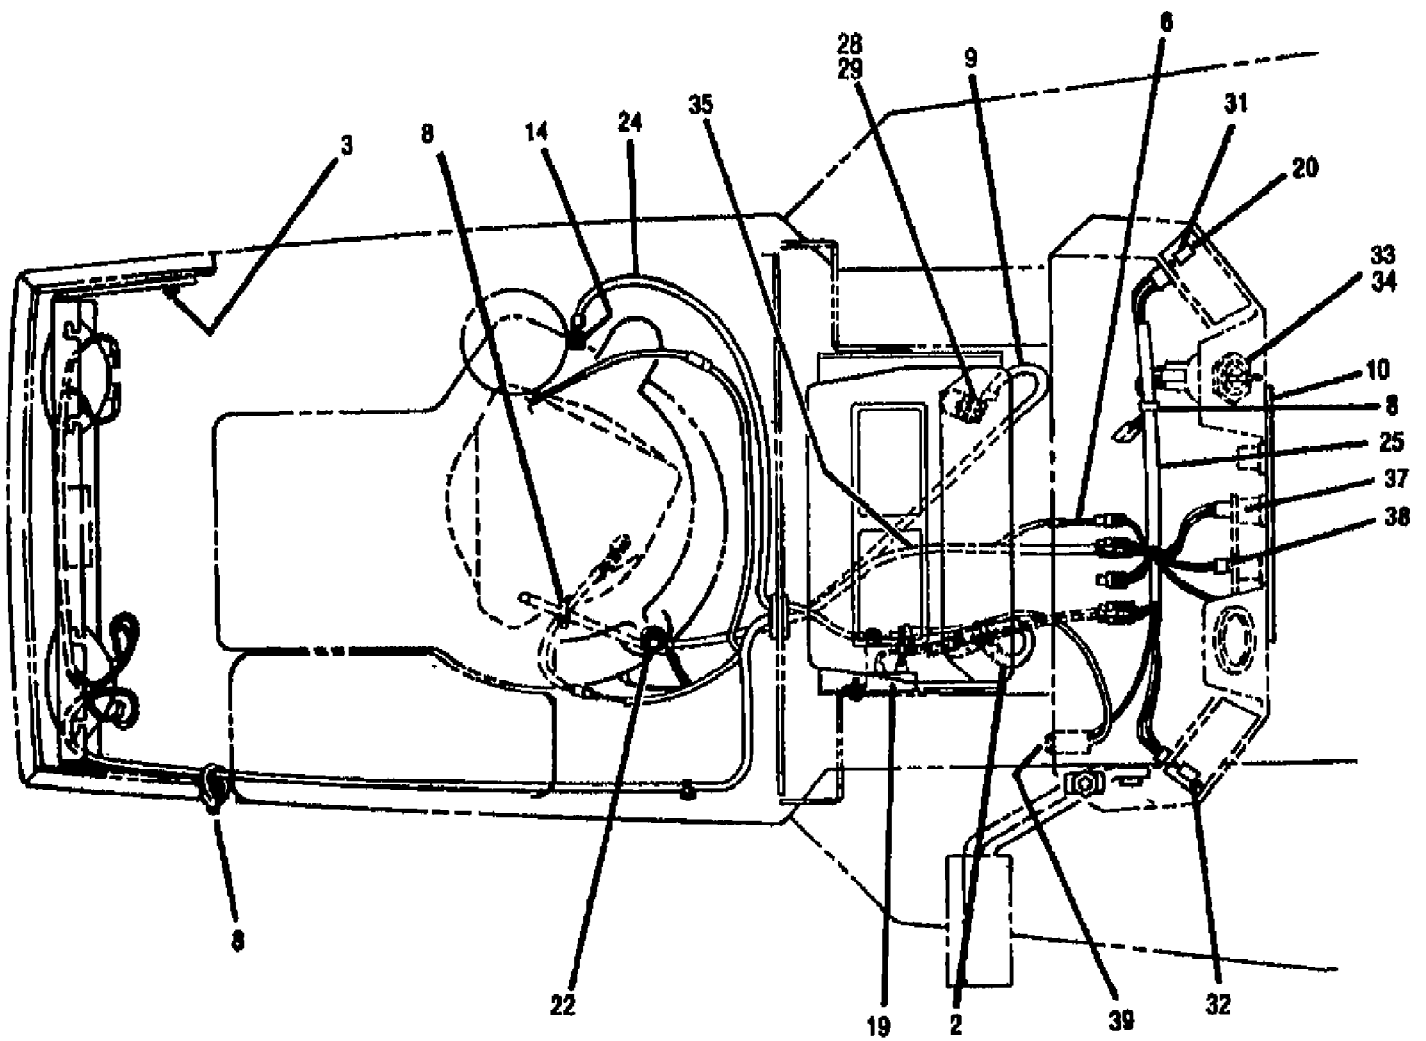

3312GRS ST 120 (S/N B380200101-B380299999)
ELECTRICAL ASSEMBLY

3312GRS ST 120 (S/N B380200101-B380299999)
ELECTRICAL ASSEMBLY

Page 8 of 18

Ref #	Part Number	Qty	S/P/F	Description
?1	0	0		N/A
2	1756074	0	/P/F	CABLE-BATTERY (+)
3	1186389	0	/P	NUT-HF/LK 1/4-20 ZP
?4	1744021001	0		SUPPORT-LIGHT
?5	1726435	0		HEADLAMP
6	1755616	0		ASSM-DIODE
?7	0	0		N/A
8	1735531	0	S	TIE-CABLE NYLON BLACK
?9	1756075	0		CABLE-BATTERY (-)
10	1756872	0		LENSE
?11	0	0		N/A
?12	0	0	F	N/A
?13	0	0	F	N/A
14	1734398	0	S	NUT-HT LK 1/4-20
?15	1752586	0		BOLT-HOOK
?16	0	0	F	N/A
?17	1185985	0	S	NUT W/LKWASHER 10-24 ZP
?18	1752840	0		BATTERY
19	1752137	0	S	SOLENOID
20	1750963	0		SCR-FHP #6-32X.50 ZP
?21	1744022	0		RETAINER
22	0	0	F	N/A
?23	1748014	0		GROMMET-SPLIT
24	1741506	0		CABLE-STARTER
25	1752134	0		HARNESS-CONSOLE WIRING
?26	1747738	0	/P	CLIP-J
?27	1761006	0		TRAY-BATTERY
28	0	0	F	N/A
29	0	0	F	N/A
?30	1756076	0		HARNESS-INTERLOCK
31	1754608	0	/P	SWITCH-PTO
32	1754856	0		SWITCH-LIGHT
33	1754250	0	S	SWITCH-IGNITION
34	1753986	0	/P	KEY-IGNITION
35	1752908	0	F	HARNESS-WIRE ENGINE {3312GR,3312GRS}
35	1763712	0	F	HARNESS-WIRE ENGINE {3312GR,3312GRS}
?36	1755802	0	/P	BATTERY-HOLDDOWN
37	1751572	0	S	BULB (MFG NO. GE 73)
38	1186020	0		SCR-PHP M6-32X.38 ZP
39	1743516	0	S	FUSE-30 AMP
?40	1752809	0		GROMMET
?41	1751328	0	S	SWITCH
?42	0	0		N/A
?43	1755349	0		SCR-PHP 1/4-20X.50 ZP
?44	1752506	0	/P	SWITCH-SEAT
?45	1755487	0		GROMMET
?46	1754934	0		DECAL
?47	1758070	0	S	SCR-HHS 10-24X.625 ZP