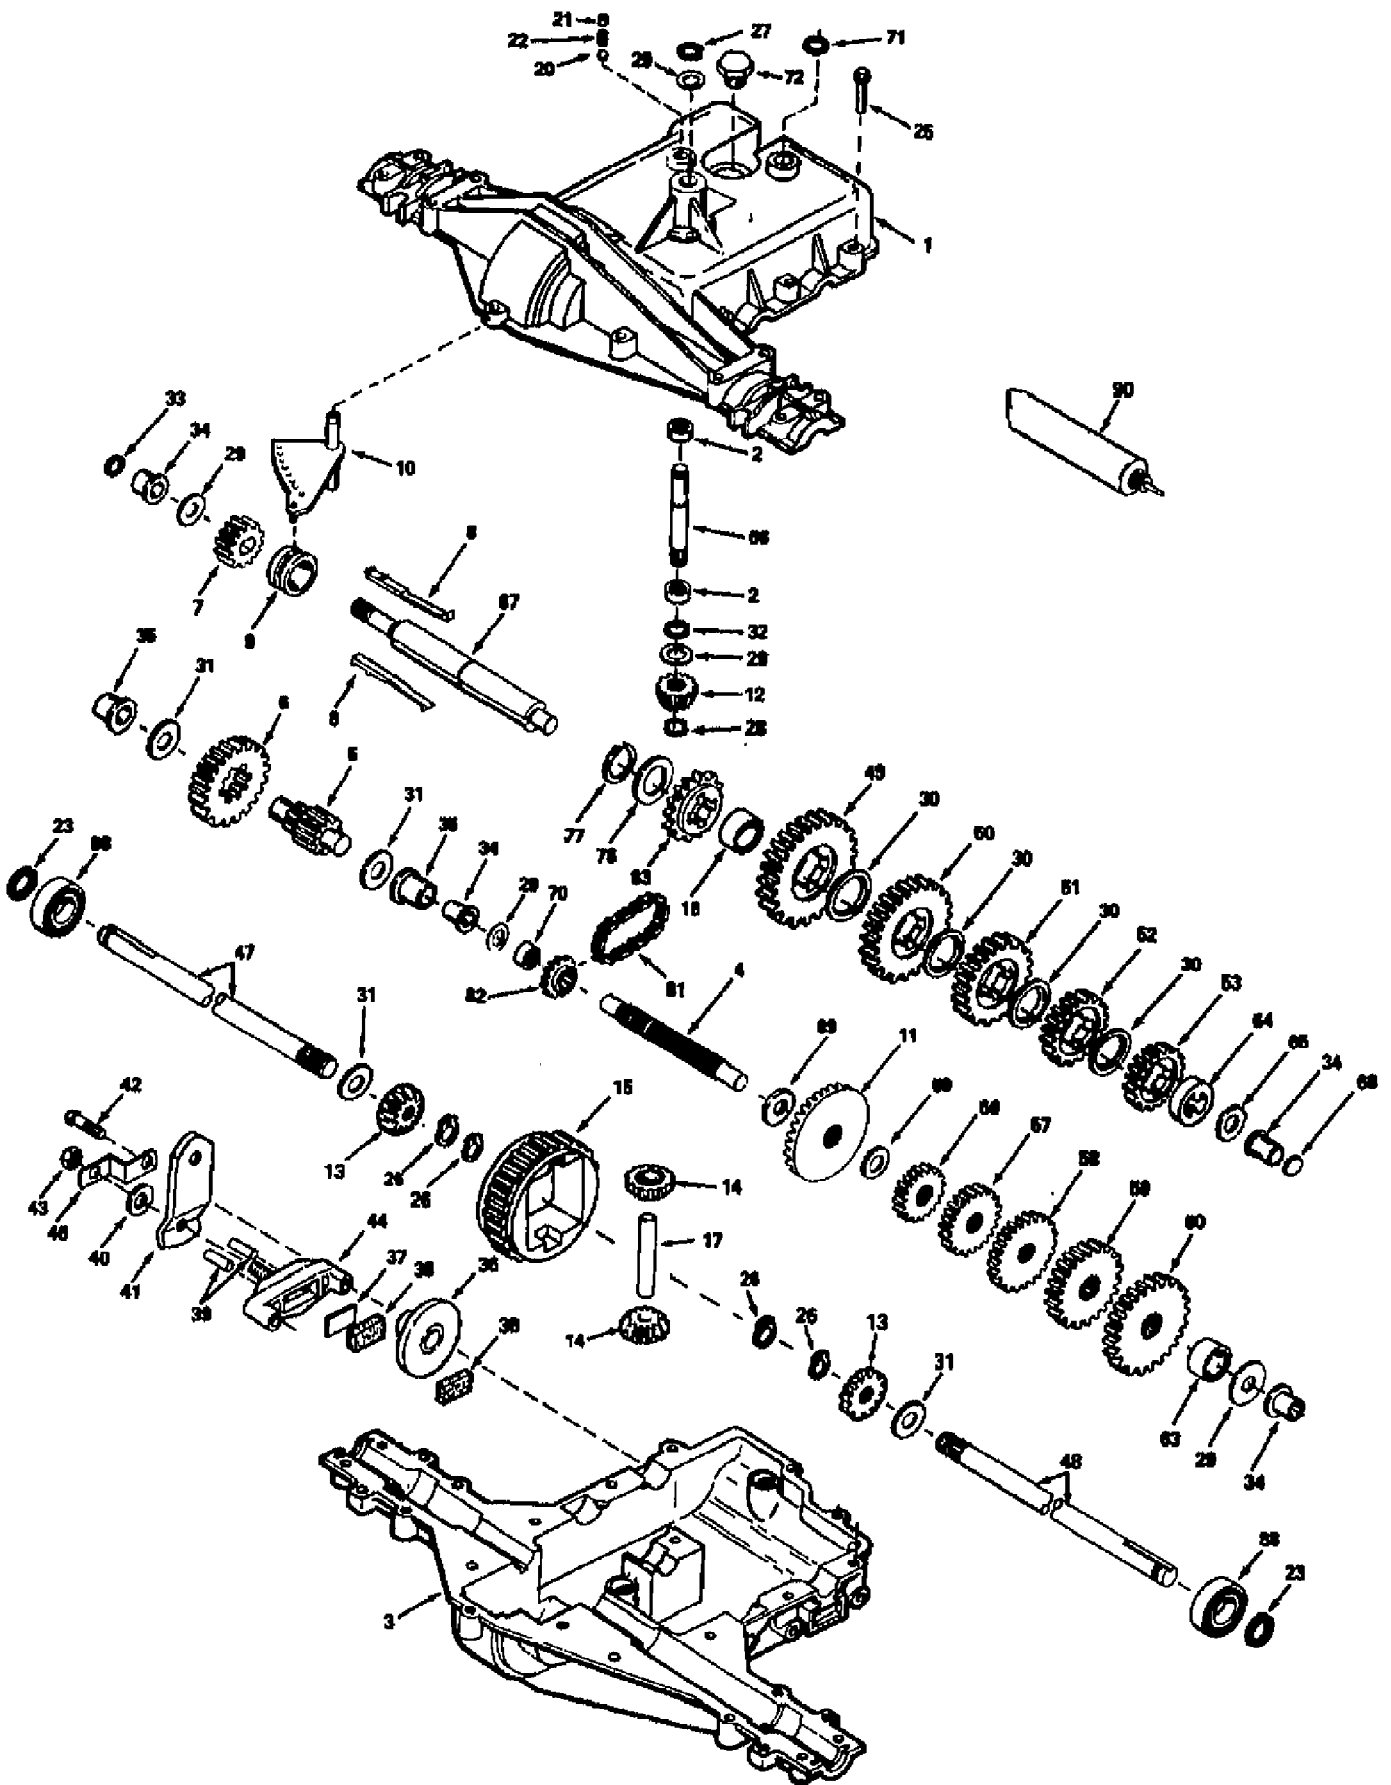

3312GRS ST 120 (S/N B380200101-B380299999)
PEERLESS TRANSAXLE ASSEMBLY

3312GRS ST 120 (S/N B380200101-B380299999)
PEERLESS TRANSAXLE ASSEMBLY

Page 15 of 18

Ref #	Part Number	Qty	S/P/F	Description
1	772108A	0		COVER, TRANSAXLE
2	780086	0		NEEDLE BEARING
3	770102	0		CASE
4	776260	0		COUNTERSHAFT
5	776219	0		SHAFT & GEAR
6	778139	0		OUTPUT GEAR
7	778136	0		SPUR GEAR
8	792136	0		SHIFT KEY
9	784352	0		COLLAR
10	784352	0		COLLAR
11	778229	0		BEVEL GEAR
12	778113A	0	S	INPUT PINION
13	778221	0		BEVEL GEAR
14	778068	0		BEVEL GEAR
?15	778260	0		RING GEAR
17	786139	0		DRIVE PIN
?18	786102	0		SPACER
20	792077	0		BALL
21	792078	0		SCREW
22	792079	0	S	SPRING
23	788061	0	S	SEAL
25	792073	0		SCREW
26	792125	0		RET RING
27	792035	0	S	RET RING
28	788040	0		RET RING
29	780072	0	S	WASHER
30	780108	0	S	WASHER
31	780001	0		WASHER
32	792001	0	S	O RING
33	788051	0		SEAL
34	780105A	0	S	BUSHING
?35	780118A	0		BUSHING
36	790003	0		BRAKE DISK
37	790007	0	S	BRAKE PAD PLATE
38	790006	0		BRAKE PAD
39	786026	0	S	DOWEL PIN
40	792076	0		WASHER
41	790031	0		BRAKE LEVER
42	792073	0		SCREW
43	792075	0		NUT
44	790025	0		HOLDER
46	786086	0		BRACKET
47	774697	0		AXLE
48	774738	0		AXLE
49	778191	0		SPUR GEAR
?50	778124A	0	S	SPUR GEAR
?51	778123A	0	S	SPUR GEAR
?52	778122A	0		SPUR GEAR
?53	778209	0		SPUR GEAR
?56	778230	0		SPUR GEAR
?57	778126A	0		SPUR GEAR
?58	778127A	0		SPUR GEAR
?59	778128A	0		SPUR GEAR