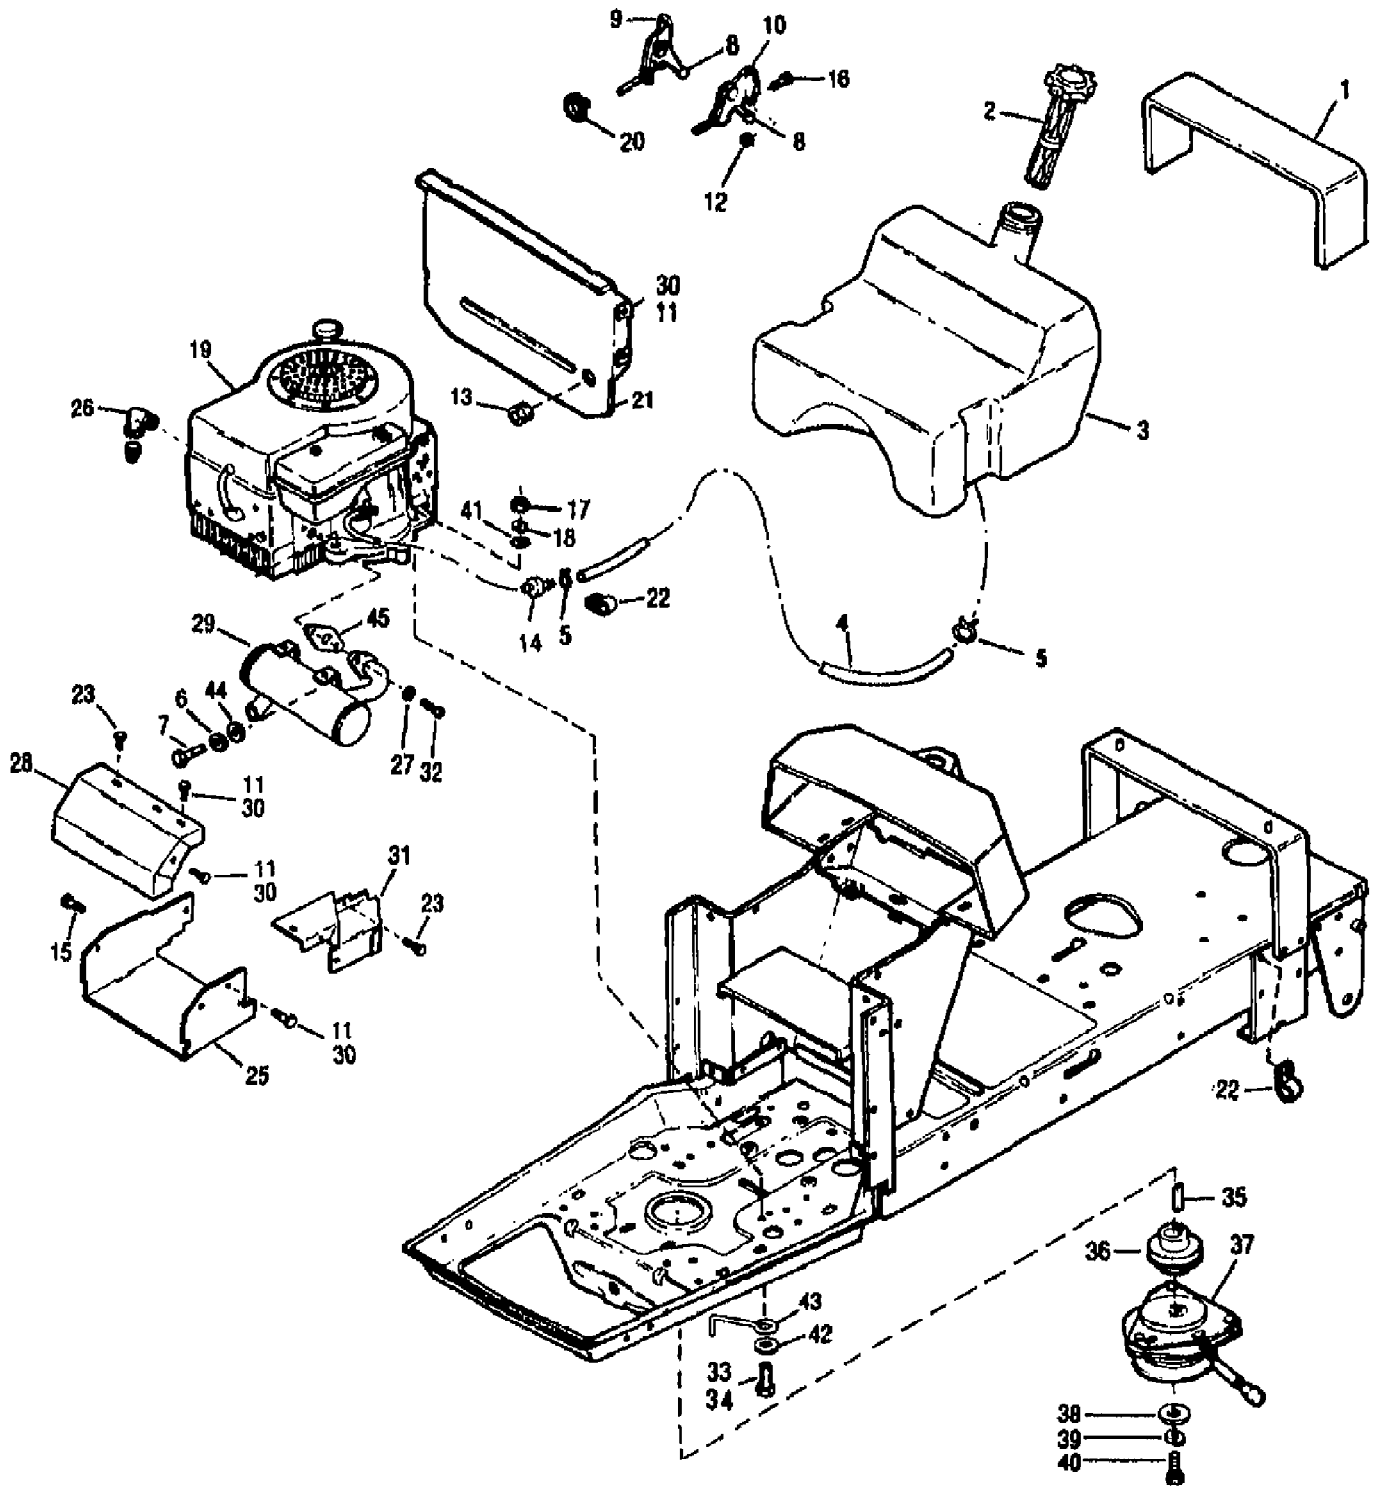

3312GRS ST 120 (S/N B380200101-B380299999)
ENGINE ASSEMBLY

3312GRS ST 120 (S/N B380200101-B380299999)
ENGINE ASSEMBLY

Page 10 of 18

Ref #	Part Number	Qty	S/P/F	Description
1	1744390	0		PAD-FUEL TANK
2	1756044	0	S	CAP-GAS
3	1756460	0		TANK-FUEL
4	1752795	0		LINE-FUEL 52"
5	1750687	0	S	CLAMP-HOSE
6	0	0	F	N/A
7	0	0	F	N/A
8	1737118	0	S	KNOB
9	1755926	0	S	THROTTLE-CONTROL
10	1755927	0		C-CONTROL
11	0	0	F	N/A
12	0	0	F	N/A
13	1748014	0		GROMMET-SPLIT
14	1727491	0	S	FILTER-FUEL
15	1186330	0	S	SCR-LOCK
16	1750962	0		SCR
17	0	0	F	N/A
18	0	0	F	N/A
19	0	0	F	ENGINE, BRIGGS & STRATTON 12HP, MODEL 281707
19	0	0	F	ENGINE, BRIGGS & STRATTON 12HP, MODEL 283707
20	1735531	0	S	TIE-CABLE NYLON BLACK
21	1752883001	0		SHIELD-HEAT (RED)
22	1747738	0	/P	CLIP-J
23	1186309	0	/P	SCR-HH 1/4-20X.625
?24	0	0		N/A
25	1752909001	0		SHIELD-HEAT
26	1752912	0		ELBOW-90 DEGREES
27	1185140	0	S	WASHER-LOCK
28	1752911001	0		SHIELD-HEAT
29	1752890	0		MUFFLER
30	1185986	0	S	NUT-SPEED #10
31	1752910001	0		SHIELD-HEAT
32	1747993	0	S	SCR-HXSKT 5/16-18X.75 BO
33	0	0	F	N/A
34	0	0	F	N/A
35	1748146	0	F	KEY-.25 SQ X 2.5
36	1747148	0		SHEAVE
37	1755341	0	S	CLUTCH-ELECTRIC
38	1744455	0	/P	WASHER-SPEC 1.42X.468X.25 ZP
39	0	0	F	N/A
40	1744454	0	S	SCR-HH 7/16-20X3 G5 ZP
41	0	0	F	N/A
42	0	0	F	N/A
43	1754787	0	/P	CLUTCH-RETAINER
44	1755340	0		SPACER-.625X.344X.34
45	0	0	F	N/A