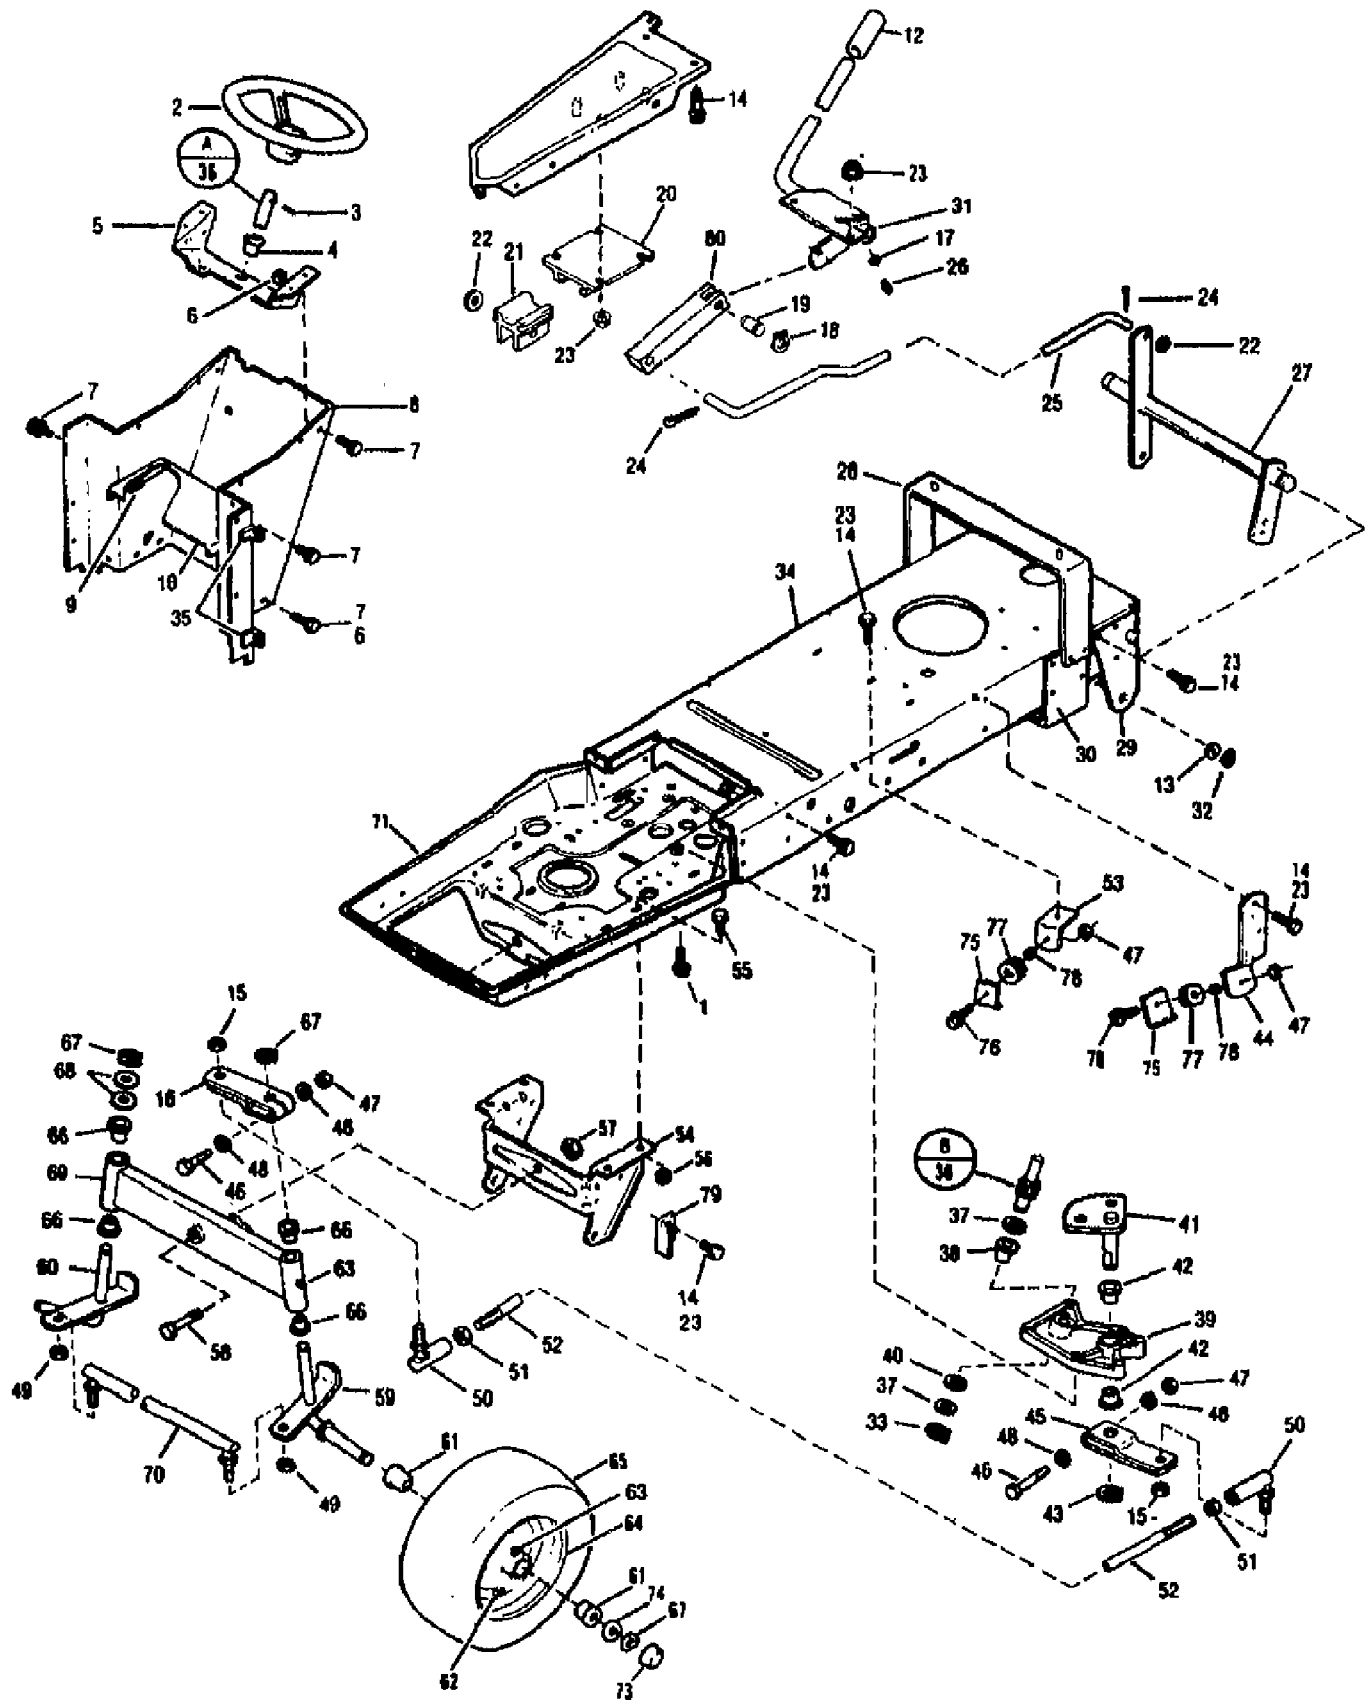

3312GRS ST 120 (S/N B380200101-B380299999)
FRAME, LIFT & STEERING ASSEMBLY

3312GRS ST 120 (S/N B380200101-B380299999)
FRAME, LIFT & STEERING ASSEMBLY

Page 12 of 18

Ref #	Part Number	Qty	S/P/F	Description
1	1724491	0	S	SCR-HFLK 5/16-18X.75
2	1756862	0		WHEEL-STEERING
3	0	0	F	N/A
4	1185632	0		BEARING-FLANGED NYLON
5	1752363	0		SUPPORT-STEERING SHAFT
6	1186389	0	/P	NUT-HF/LK 1/4-20 ZP
7	1186309	0	/P	SCR-HH 1/4-20X.625
8	1758724010	0		SUPT-INSTRUMENT PANEL
9	1185456	0		NUT-SPEED
10	1756073001	0		SUPPORT-BATTERY
?11	0	0		N/A
12	1703539	0	S	GRIP-FLEX
13	1185830	0	S	WASHER-1.38 X.765X .06 ZP
14	1186330	0	S	SCR-LOCK
15	1750957	0		NUT-HEX/JAM 1/2-20 ZP
16	1750495	0		ARM-STEERING
17	1805368	0		WASHER
18	1185427	0		RING-RETAINING
19	1747189	0		PIN
20	1758272	0		KIT-GUIDE (TRACTOR)
21	1758272	0		KIT-GUIDE (TRACTOR)
22	0	0	F	N/A
23	1186391	0	S	NUT-HFLK 5/16-18 ZP
24	0	0	F	N/A
25	1751070	0		ROD-LIFT
26	1185803	0		FITTING-GREASE
27	1754950001	0		ASSM-LIFT SHAFT
?28	1754944001	0		ASSM-FENDER SUPPORT
29	1749801001	0		ASSM-PANEL REAR
30	1740984001	0		AXLE-SUPPORT
31	1749028001	0		ASSM-LIFT LEVER
32	1185388	0	S	RING-RET."E".577 ID
33	1177567	0	S	RING-RETAINING
34	1755847001	0		FRAME-REAR
35	1742934	0		NUT-SPEED
36	1751284	0		SHIFT-STEER
37	1730375	0		WASHER-SHIM
38	1747303	0		BEARING
39	1750594	0		ASSM-STEER SUPT
40	1715301	0	/P	WASHER-1.115X.637X.06
41	1750501	0		ASSM-SECTOR GEAR
42	1185386	0	/P	BEARING-FLANGE
43	1113527	0	S	RING-RETAIN EXT .707 ID
44	1747315001	0		BRACKET
45	1750581	0		ASSM-ARM SPINDLE
46	0	0	F	N/A
47	1733398	0	S/F	NUT-LOCK 3/8-16
48	1708755	0	F	WASHER-.875X.390X.134
49	1110150	0	S	NUT-LOCK
50	1716180	0		JOINT-BALL
51	1186247	0	S	NUT-JAM
52	1750499001	0		ROD-STEERING
53	1747316001	0		BRACKET