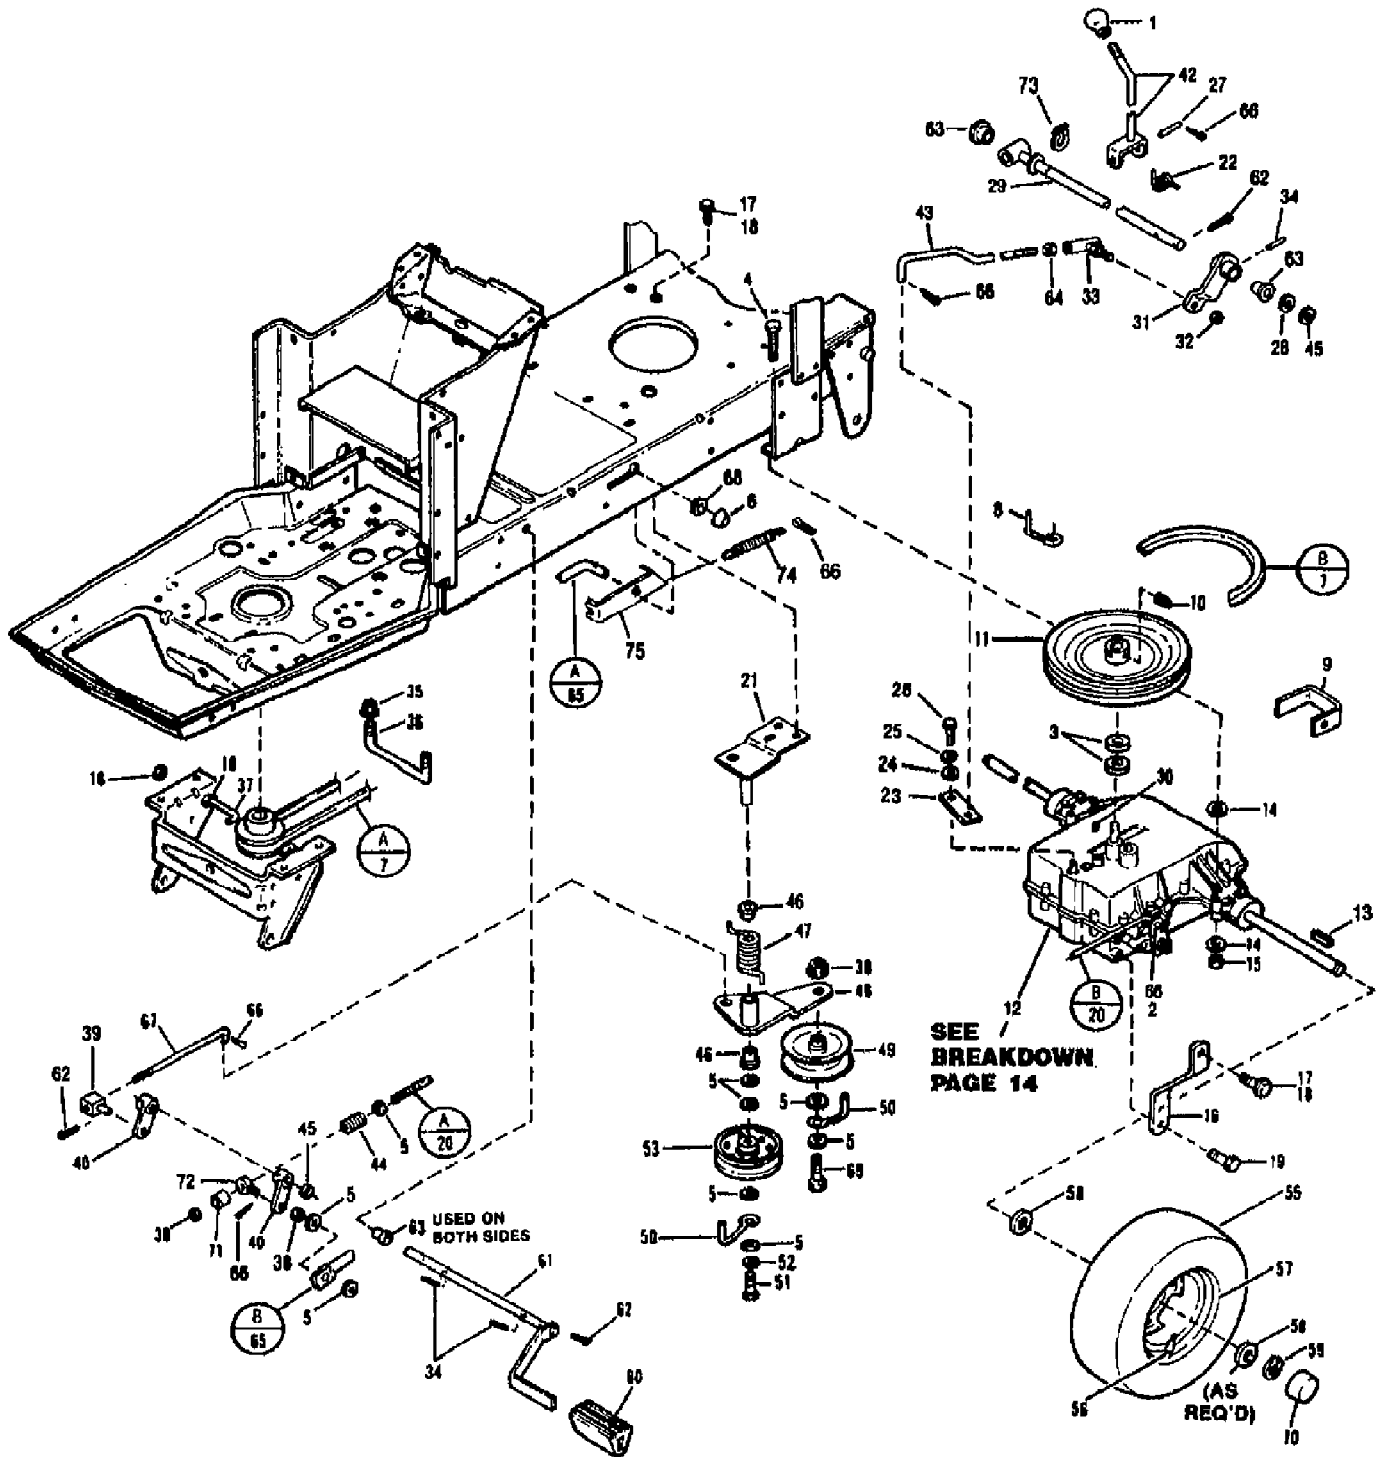

3312GRS ST 120 (S/N B380200101-B380299999)
BRAKE & CLUTCH ASSEMBLY

3312GRS ST 120 (S/N B380200101-B380299999)
BRAKE & CLUTCH ASSEMBLY

Page 5 of 18

Ref #	Part Number	Qty	S/P/F	Description
1	1724231	0		KNOB
2	0	0	F	N/A
3	1705092	0	S	WASHER-1.0X.64X.09
4	0	0	F	N/A
5	0	0	F	N/A
6	1747186	0		CAP-PUSH ON
7	1747188	0	/P	BELT-V
8	1752798	0		ROD-BELT GUIDE
9	1750297	0		GUIDE-BELT
10	1185596	0		SCR-SET 5/16-18 X 5/16
11	1743640	0		SHEAVE-TRANSMISSION
12	0	0	F	TRANSMISSION, PEERLESS 5-SPEED, MODEL 930-023
13	1104335	0	S	KEY-.188 SQ X 2.0
14	0	0	F	N/A
15	1732499	0	/P	NUT-TOP/LK 5/16-18 ZP
16	1742103001	0		TRANS-SUPPORT
17	1186330	0	S	SCR-LOCK
18	1186391	0	S	NUT-HFLK 5/16-18 ZP
19	1724491	0	S	SCR-HFLK 5/16-18X.75
20	1746943	0	/P	ROD-BRAKE
21	1751808	0		ASSM-LEVER SUPP
22	1750526	0		SPRING-TORSION
23	1754661	0		ARM-TRANSMISSION
24	0	0	F	N/A
25	0	0	F	N/A
26	0	0	F	N/A
27	1750946	0		PIN-.375 X 2.42 ZP
28	1705093	0	S	WASHER-1.0X.64X.029
29	1750539	0		ASSM-SHAFT
30	0	0	F	N/A
31	1754663	0		ASSM-ARM SHIFT
32	0	0	F	N/A
33	1752524	0		JOINT-BALL
34	1120210	0		PIN-ROLL .188X1.0
35	1186389	0	/P	NUT-HF/LK 1/4-20 ZP
36	1744320	0		GUIDE-BELT
37	1757291	0	/P	GUIDE-BELT
?38	1733398	0	S	NUT-LOCK 3/8-16
39	1748491	0		PIVOT
40	1751880	0		ASSM-ARM
41	0	0		N/A
42	1756047	0		ASSM-SHIFT LEVER
43	1754660	0		ROD-SHIFT
44	1728908	0		SPRING
45	0	0	F	N/A
46	1715538	0	/P	BUSHING-.5X.5 NYLON FLNG
47	1751809	0	/P	SPRING-TORSION
?48	1746941001	0		ASSM-IDLER ARM
49	1760097	0	/P	PULLEY-IDLER
50	1760096	0	/P	GUIDE-BELT
51	0	0	F	N/A
52	0	0	F	N/A