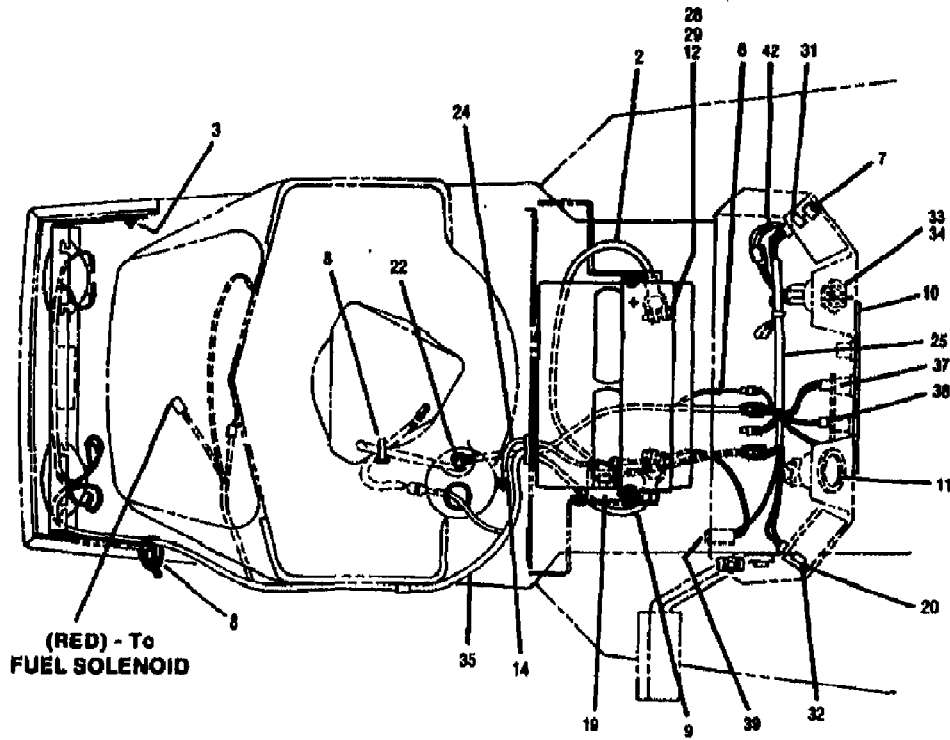

3312GRS ST 120 (S/N B380100101-B380199999)
ELECTRICAL ASSEMBLY

MODELS 3214GR & 3114GR

MODEL 3114GR S/N 0100101-0199999
MODEL 3214GR S/N B030100101-B030199999