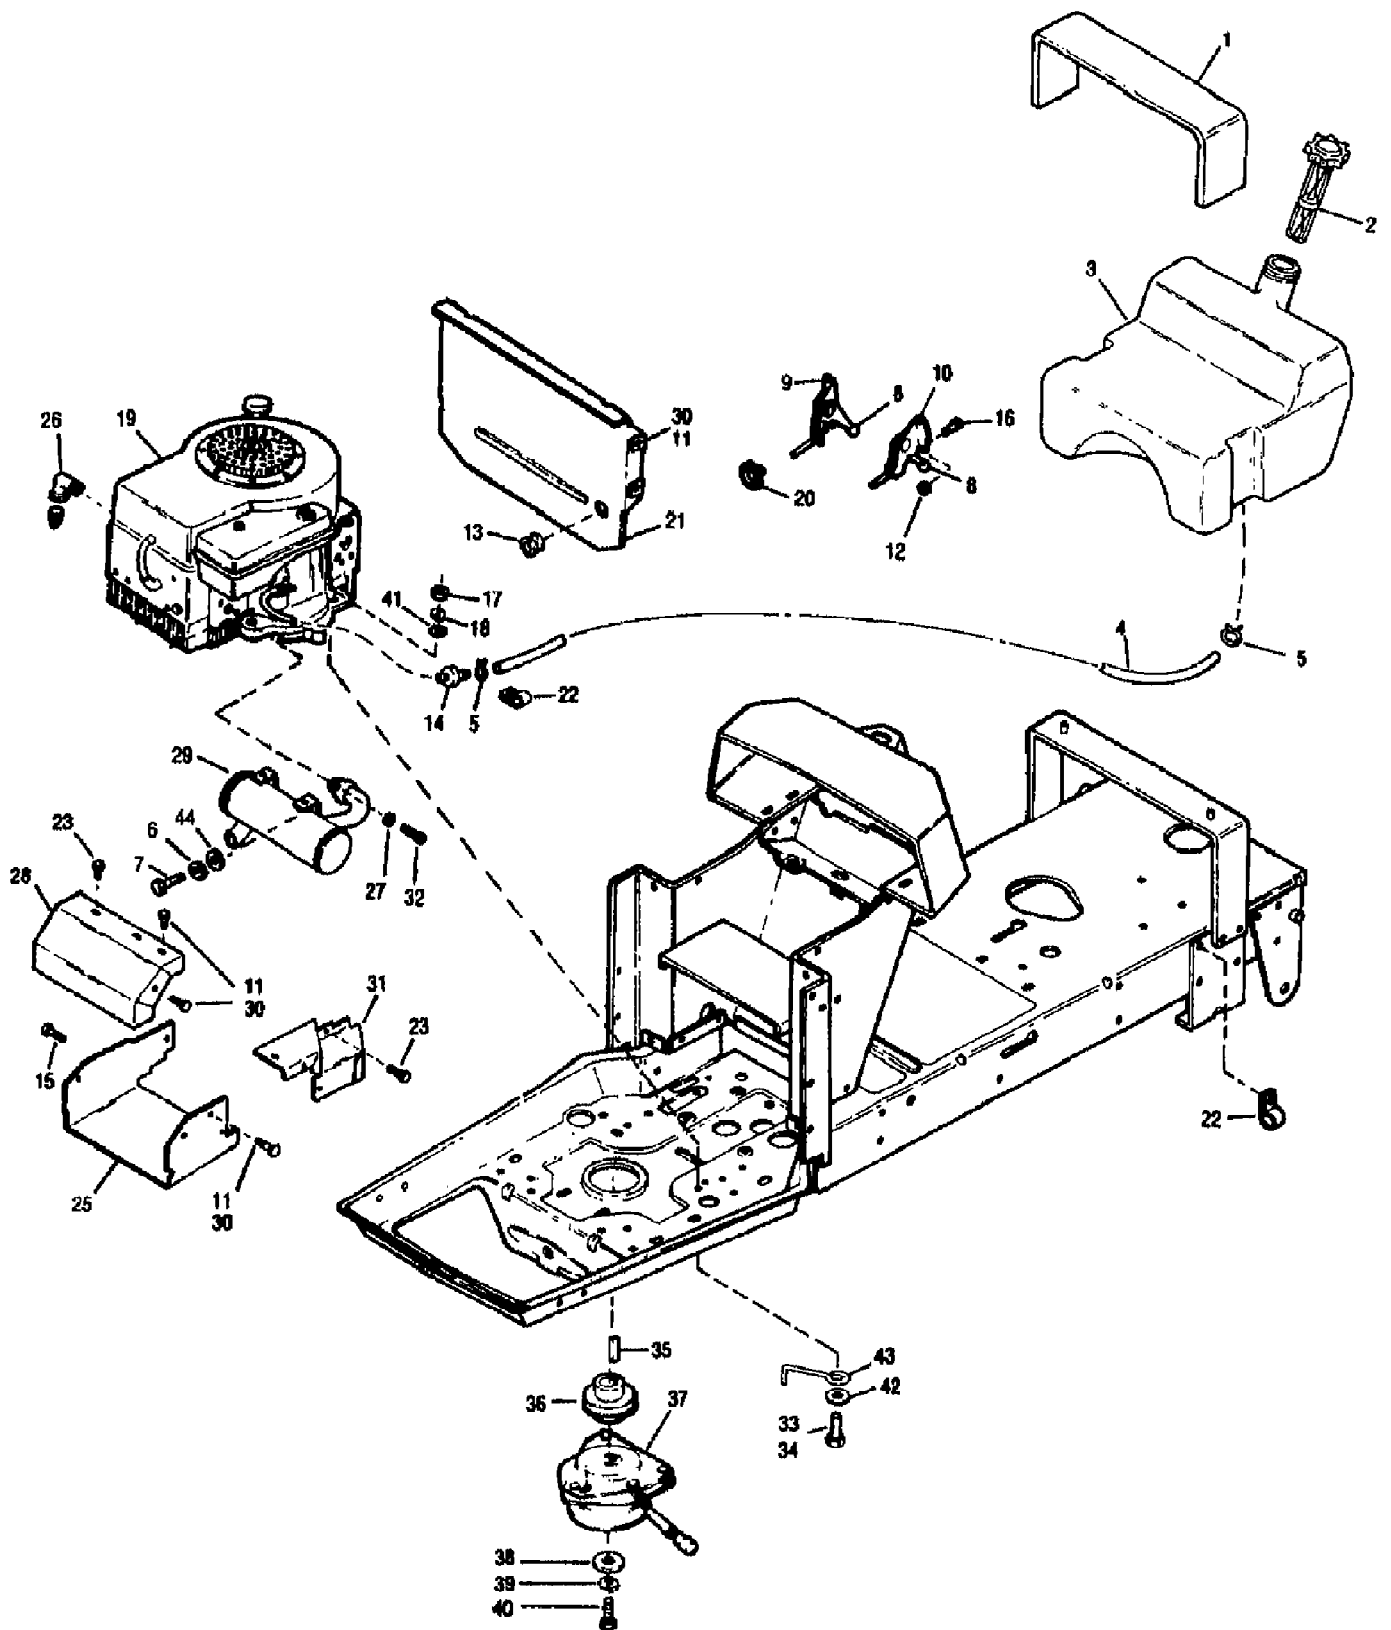

3312GRS ST 120 (S/N B380100101-B380199999)
ENGINE ASSEMBLY

3312GRS ST 120 (S/N B380100101-B380199999)
ENGINE ASSEMBLY

Page 12 of 20

Ref #	Part Number	Qty	S/P/F	Description
1	1744390	0		PAD-FUEL TANK
2	1756044	0	S	CAP-GAS
3	1756460	0		TANK-FUEL
4	1752795	0		LINE-FUEL 52"
5	1750687	0	S	CLAMP-HOSE
6	0	0	F	N/A
7	0	0	F	N/A
8	1737118	0	S	KNOB
9	1755926	0	S	THROTTLE-CONTROL
10	1755927	0		C-CONTROL
11	0	0	F	N/A
12	0	0	F	N/A
13	1748014	0		GROMMET-SPLIT
14	1727491	0	S	FILTER-FUEL
15	1186330	0	S	SCR-LOCK
16	1750962	0		SCR
17	0	0	F	N/A
18	0	0	F	N/A
19	0	0	F	ENGINE, BRIGGS & STRATTON 12HP, MODEL 281707
20	1735531	0	S	TIE-CABLE NYLON BLACK
21	1752883GAR	0		SHIELD-HEAT (RED) {3212GR}
21	1752883STB	0		SHIELD-HEAT (RED) {3312GR}
22	1747738	0	/P	CLIP-J
23	1186309	0	/P	SCR-HH 1/4-20X.625
25	1752909STB	0		SHIELD-HEAT
26	1752912	0		ELBOW-90 DEGREES
27	1185140	0	S	WASHER-LOCK
28	1752911STB	0		SHIELD-HEAT
29	1752890	0		MUFFLER
30	1185986	0	S	NUT-SPEED #10
31	1752910STB	0		SHIELD-HEAT
32	1747993	0	S	SCR-HXSKT 5/16-18X.75 BO
33	0	0	F	N/A
34	0	0	F	N/A
35	1187474	0		KEY-.25 SQ X 1.25
36	1747148	0		SHEAVE
37	1755341	0	S	CLUTCH-ELECTRIC
38	1744455	0	/P	WASHER-SPEC 1.42X.468X.25 ZP
39	0	0	F	N/A
40	1744454	0	S	SCR-HH 7/16-20X3 G5 ZP
41	0	0	F	N/A
42	0	0	F	N/A
43	1754787	0	/P	CLUTCH-RETAINER
44	1755340	0		SPACER-.625X.344X.34