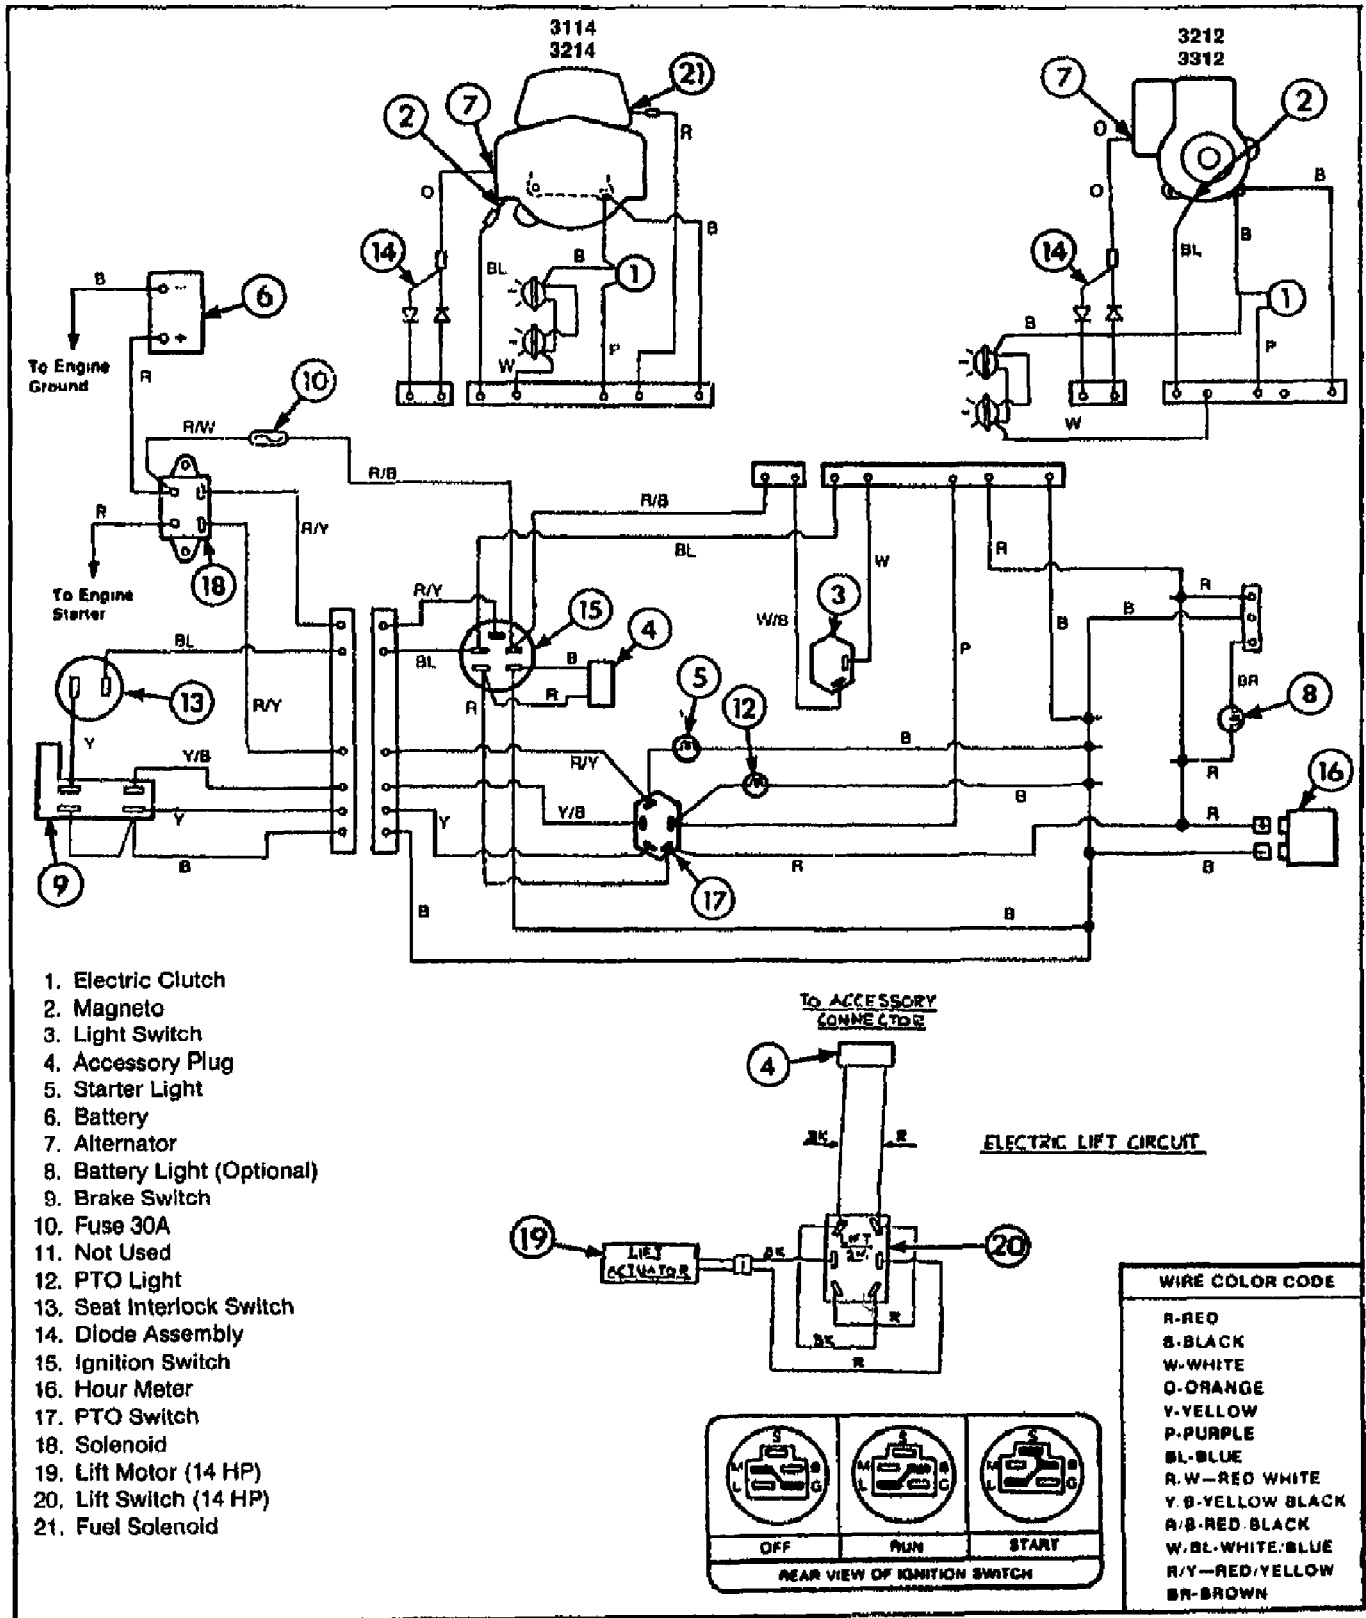

3312GRS ST 120 (S/N B380100101-B380199999)
PEERLESS TRANSAXLE ASSEMBLY

Page 18 of 20

Ref #	Part Number	Qty	S/P/F	Description
55	778126A	0		SPUR GEAR
56	778127A	0		SPUR GEAR
57	778128A	0		SPUR GEAR
58	778163	0		SPUR GEAR
59	786072	0		SPACER
60	786062A	0		ROLLER CHAIN
61	786061	0		SPROCKET
62	786124	0		SPROCKET
63	786071	0		SPACER
64	792074	0		PLUG
65	780109	0		WASHER
68	786086	0		BRACKET
69	780051	0		WASHER
70	786118	0		SPACER
71	788069	0		SEAL
75	786116	0		DISK