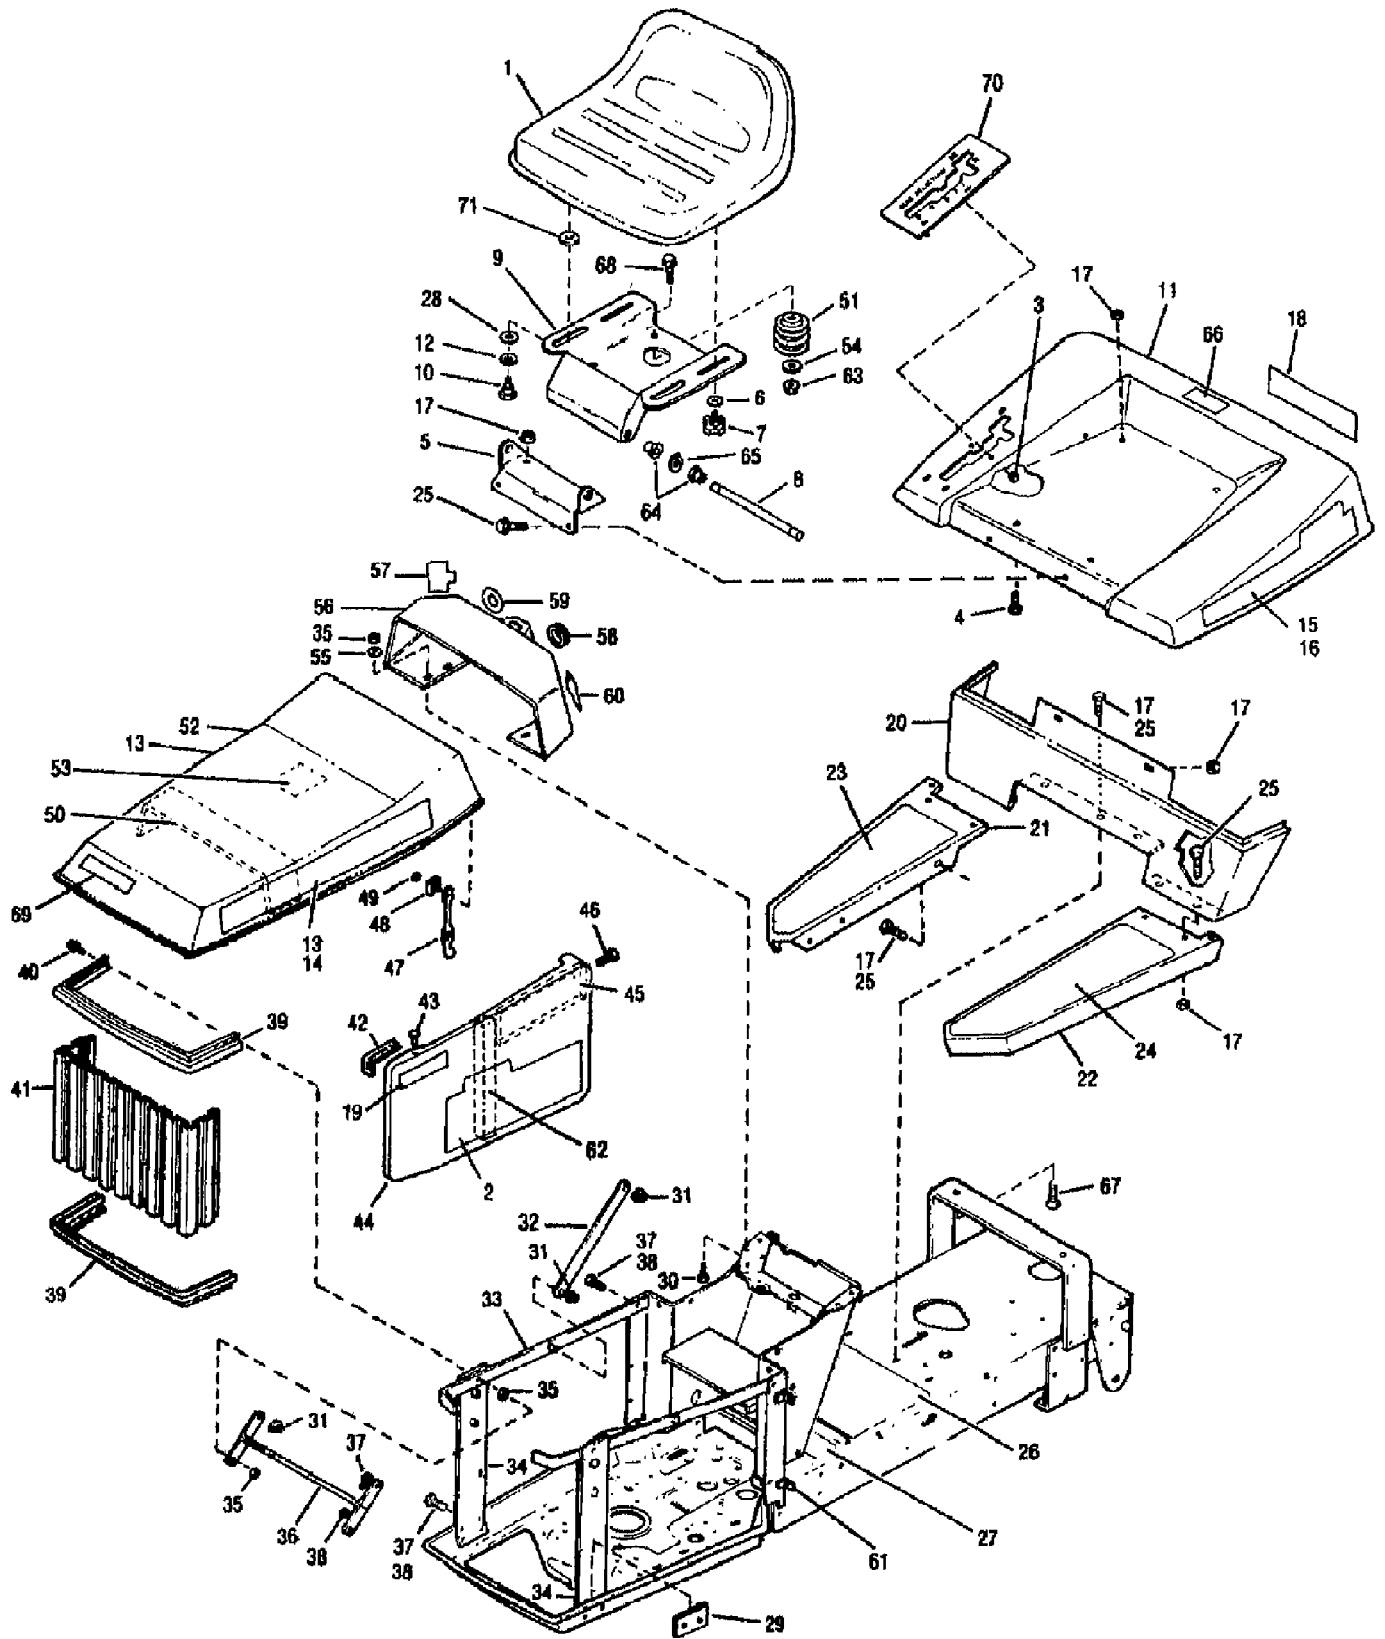

3312GRS ST 120 (S/N B380100101-B380199999)
BODYWORK & TRIM ASSEMBLY

3312GRS ST 120 (S/N B380100101-B380199999)
BODYWORK & TRIM ASSEMBLY

Page 2 of 20

Ref #	Part Number	Qty	S/P/F	Description
1	1756861	0		SEAT {3114GR,3214GR}
1	1759105	0		SEAT {3312GR,3312GRS}
2	1757281	0		DECAL-SIDE COVER LH {3212GR,3114GR}
2	1757282	0		DECAL-SIDE COVER RH {3212GR,3114GR}
2	1757941	0		DECAL-SIDECVR LH RED {3312GR,3214GR}
2	1757940	0		DECAL-SIDECVR RH RED {3312GR,3214GR}
3	1750532	0	S	NUT-SELF THREADING
4	1736098	0	S	BOLT-CARR 5/16-18X.63 ZP
5	1756466STB	0		BRACKET-PIVOT
6	0	0	F	N/A
7	1734269	0		KNOB
8	1755622	0		ROD
9	1755620STB	0		ASSM-SEAT SUPPORT
10	1754125	0	/P	SCR-SHLDR 3/8-16X.25 G5ZP
11	1756154GAR	0		FENDER-REAR
12	1705793	0		WASHER-1.06X.51X.09 NYLON
13	1757280	0		DECAL-HOOD RH {3212GR,3114GR}
13	1757937	0		DECAL-LOGO {3312GR,3214GR}
13	1759100	0		DECAL-LOGO {3312GR,3312GRS}
14	1757279	0		DECAL-HOOD LH {3212GR,3114GR}
14	1757937	0		DECAL-LOGO {3312GR,3214GR}
15	1757286	0		DECAL-FENDER RH {3212GR}
15	1757284	0		DECAL-FENDER RH {3114GR}
15	1757942	0		DECAL-FENDER RH RED {3312GR,3312GRS}
15	1757944	0		DECAL-FENDER RH RED {3214GR}
16	1757285	0		DECAL-FENDER LH {3212GR}
16	1757283	0		DECAL-FENDER LH {3114GR}
16	1757943	0		DECAL-FENDER LH RED {3312GR,3312GRS}
16	1757945	0		DECAL-FENDER LH RED {3214GR}
17	1186391	0	S	NUT-HFLK 5/16-18 ZP
18	1757254	0		DECAL-LOGO {3212GR,3114GR}
18	1757936	0		DECAL-LOGO FENDER {3312GR,3214GR}
18	1759102	0		DECAL-LOGO FENDER {3312GR,3312GRS}
19	1757278	0		DECAL-SIDE COVER {3212GR,3114GR}
20	1743987GAR	0		SUPT-RUNNING BOARD
21	1751805GAR	0		BOARD-RUNNING RH
22	1751803GAR	0		BOARD-RUNNING LH
23	1756888	0		PAD-FOOT RH {3212GR,3312GR,3312GRS}
23	1757915	0		PAD-FOOT RH {3114GR,3214GR}
24	1756890	0		PAD-FOOT LH
25	1186330	0	S	SCR-LOCK
26	1756889	0		PAD-FOOT
27	1755946	0		DECAL-INSTRUCTION
28	1706782	0	/P	WASHER-BOW .74X.52X.01
29	1754415	0		SPACER-PLATE
30	0	0	F	N/A
31	1747836	0	S	RETAINER-PUSH ON .24X.73 ZP