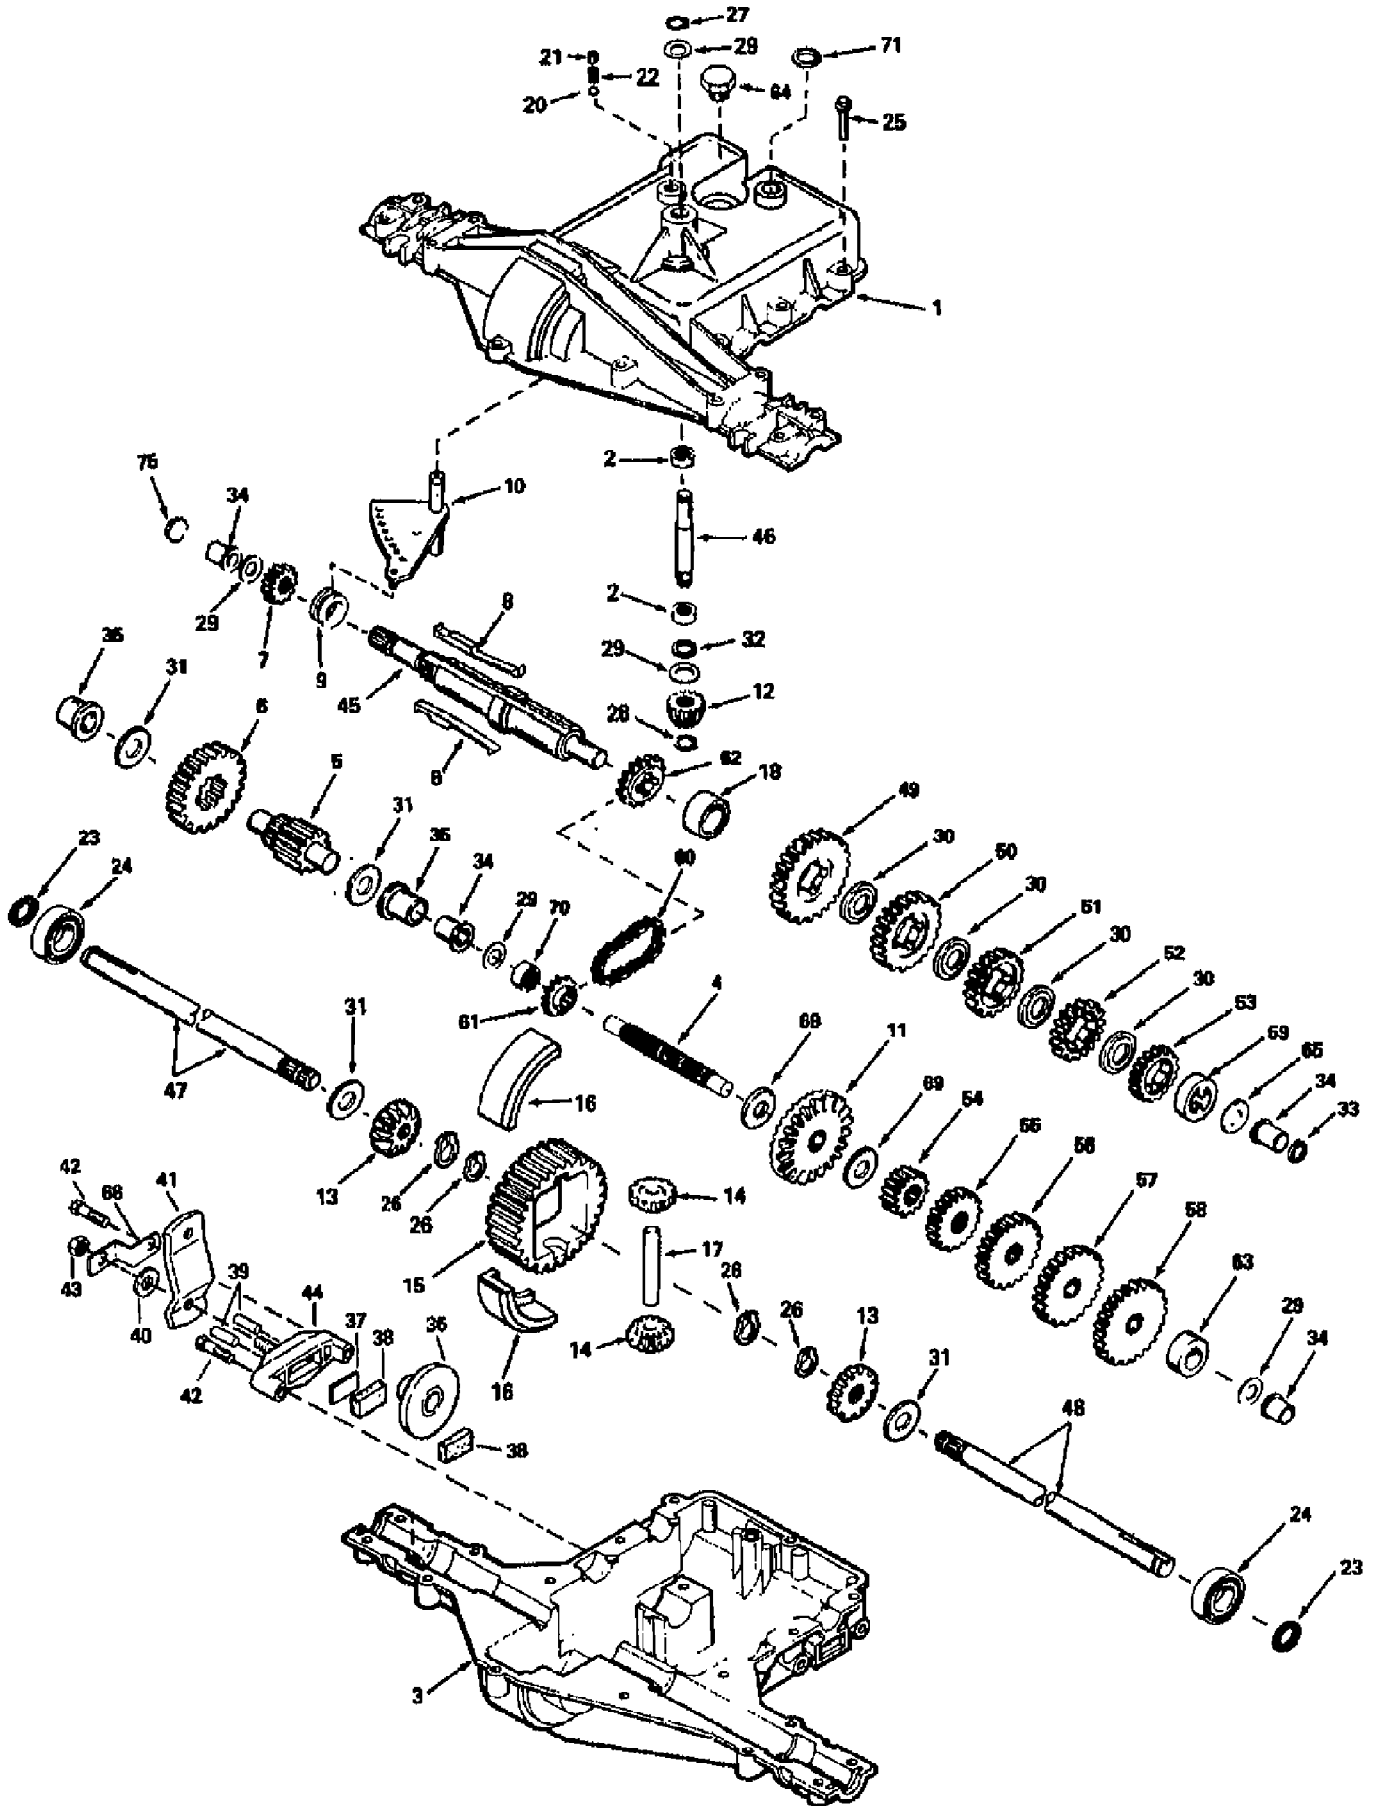

3312GRS ST 120 (S/N B380100101-B380199999)
PEERLESS TRANSAXLE ASSEMBLY

3312GRS ST 120 (S/N B380100101-B380199999)
PEERLESS TRANSAXLE ASSEMBLY

Page 17 of 20

Ref #	Part Number	Qty	S/P/F	Description
1	772094	0		COVER
2	780086	0		NEEDLE BEARING
3	1100821	0		CASE
4	776260	0		COUNTERSHAFT
5	776219	0		SHAFT & GEAR
6	778139	0		OUTPUT GEAR
7	778136	0		SPUR GEAR
8	792123A	0		SHIFT KEY
9	784216	0		COLLAR
10	784337A	0		ROD & FORK
11	778229	0		BEVEL GEAR
12	778113A	0	S	INPUT PINION
13	778221	0		BEVEL GEAR
14	778068	0		BEVEL GEAR
15	778165	0		RING GEAR
16	786101	0		BEARING BLOCK
17	786040	0		DRIVE PIN
18	786102	0		SPACER
20	792077	0		BALL
21	792078	0		SCREW
22	792079	0	S	SPRING
23	788061	0	S	SEAL
24	780119	0		BALL BEARING
25	792073	0		SCREW
26	792125	0		RET RING
27	792035	0	S	RET RING
28	788040	0		RET RING
29	780072	0	S	WASHER
30	780108	0	S	WASHER
31	780001	0		WASHER
32	792001	0	S	O RING
33	788051	0		SEAL
34	780105A	0	S	BUSHING
35	780118A	0		BUSHING
36	790003	0		BRAKE DISK
37	790007	0	S	BRAKE PAD PLATE
38	790006	0		BRAKE PAD
39	786026	0	S	DOWEL PIN
40	792076	0		WASHER
41	790031	0		BRAKE LEVER
42	792073	0		SCREW
43	792075	0		NUT
44	790025	0		HOLDER
45	776267	0		BRAKE SHAFT
46	776226	0		INPUT SHAFT
47	774697	0		AXLE
48	774738	0		AXLE
49	778191	0		SPUR GEAR
50	778124A	0	S	SPUR GEAR
51	778123A	0	S	SPUR GEAR
52	778122A	0		SPUR GEAR
53	778209	0		SPUR GEAR
54	778230	0		SPUR GEAR