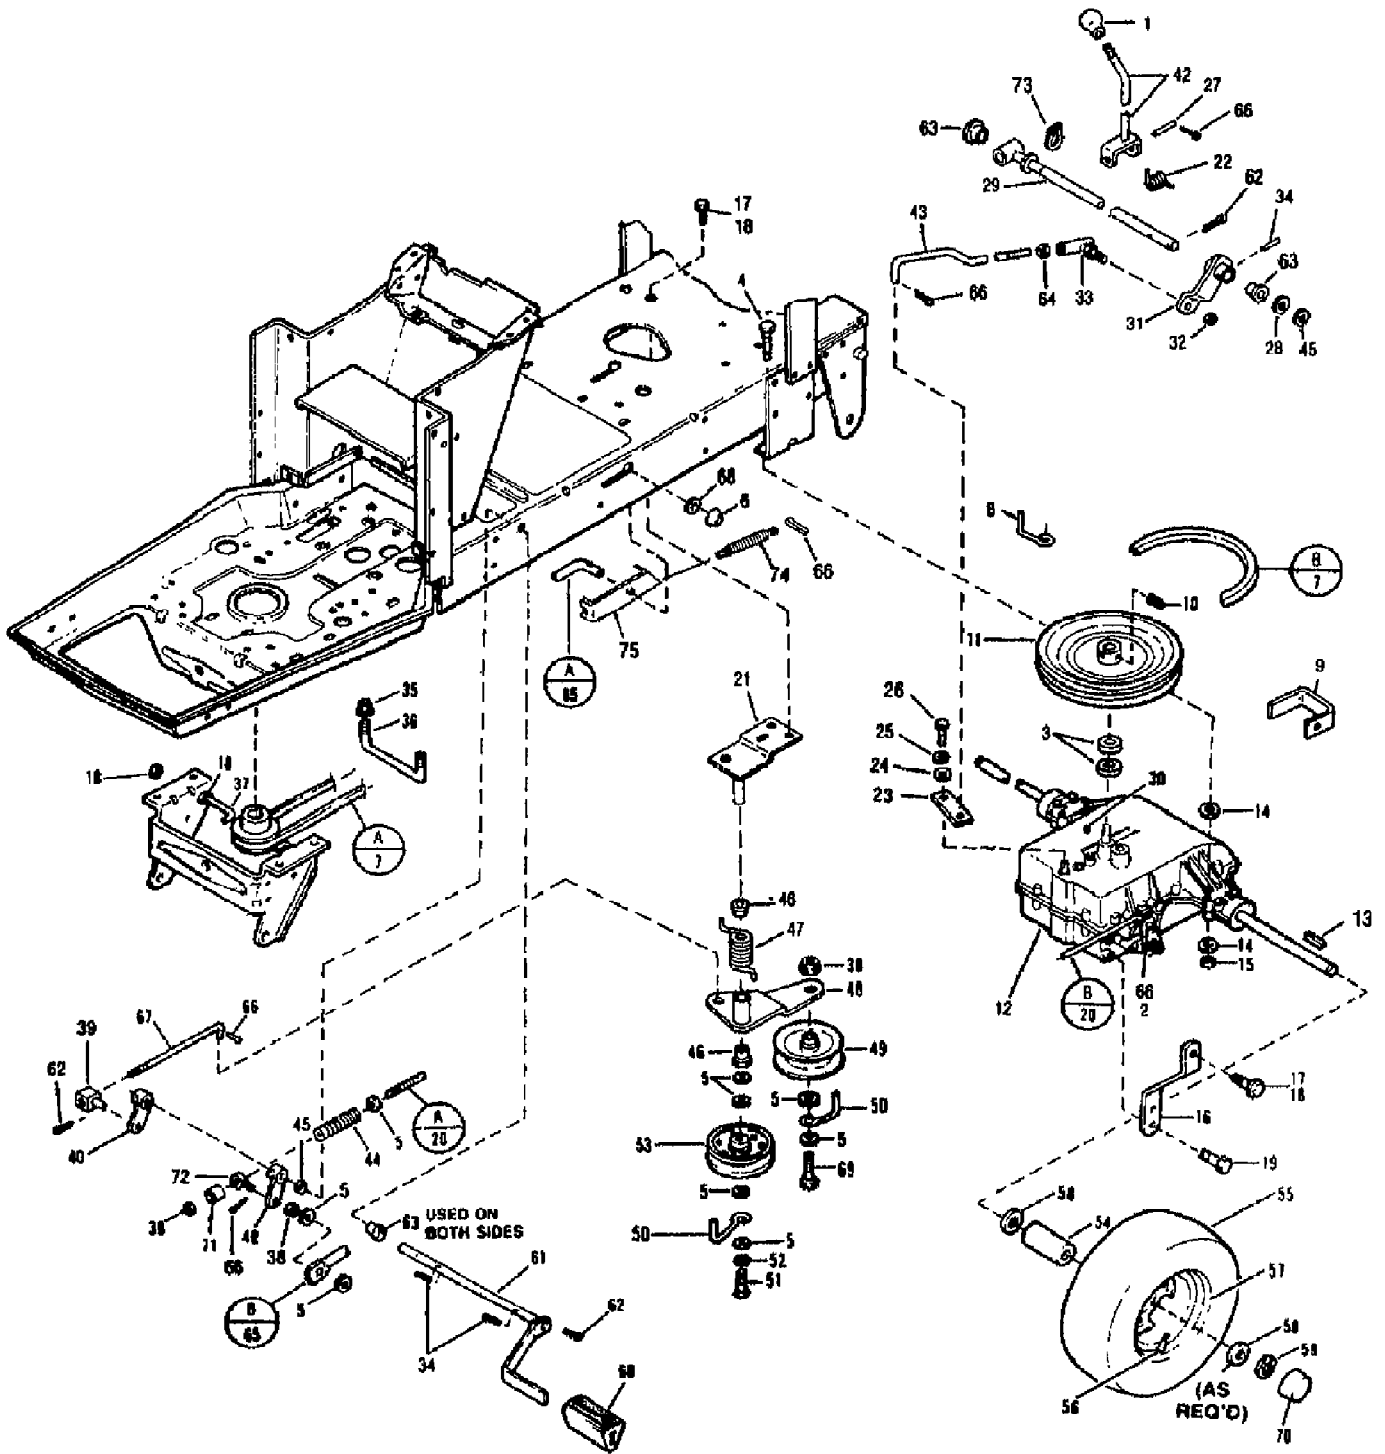

3312GRS ST 120 (S/N B380100101-B380199999)
BRAKE & CLUTCH ASSEMBLY

3312GRS ST 120 (S/N B380100101-B380199999)
BRAKE & CLUTCH ASSEMBLY

Page 6 of 20

Ref #	Part Number	Qty	S/P/F	Description
1	1756877	0		KNOB
2	0	0	F	N/A
3	1705092	0	S	WASHER-1.0X.64X.09
4	0	0	F	N/A
5	0	0	F	N/A
6	1747186	0		CAP-PUSH ON
7	1747188	0	/P	BELT-V
8	1752798	0		ROD-BELT GUIDE
9	1750297	0		GUIDE-BELT
10	1185596	0		SCR-SET 5/16-18 X 5/16
11	1743640	0		SHEAVE-TRANSMISSION
12	0	0	F	TRANSMISSION, PEERLESS 5-SPEED, MODEL 801-046
12	0	0	F	TRANSMISSION, PEERLESS 5-SPEED, MODEL 920-011
13	B1104335	0		KEY
14	0	0	F	N/A
15	1732499	0	/P	NUT-TOP/LK 5/16-18 ZP
16	1742103GAR	0		TRANS-SUPPORT
17	1186330	0	S	SCR-LOCK
18	1186391	0	S	NUT-HFLK 5/16-18 ZP
19	1724491	0	S	SCR-HFLK 5/16-18X.75
20	1746943	0	/P	ROD-BRAKE
21	1751808GAR	0		ASSM-LEVER SUPP
22	1750526	0		SPRING-TORSION
23	1743606	0		ARM-TRANS {3114GR,3214GR}
23	1754661	0		ARM-TRANSMISSION {3212GR,3312GR,3312GRS}
24	0	0	F	N/A
25	0	0	F	N/A
26	0	0	F	N/A
27	1750946	0		PIN-.375 X 2.42 ZP
28	1705093	0	S	WASHER-1.0X.64X.029
29	1750539	0		ASSM-SHAFT
30	0	0	F	N/A
31	1750299	0		ASSM-SHIFT ARM {3114GR,3214GR}
31	1754663	0		ASSM-ARM SHIFT {3212GR,3312GR,3312GRS}
32	0	0	F	N/A
33	1752524	0		JOINT-BALL
34	1120210	0		PIN-ROLL .188X1.0
35	1186389	0	/P	NUT-HF/LK 1/4-20 ZP
36	1744320	0		GUIDE-BELT
37	1757291	0	/P	GUIDE-BELT
38	1733398	0	S	NUT-LOCK 3/8-16
39	1748491	0		PIVOT
40	1751880	0		ASSM-ARM
42	1756047	0		ASSM-SHIFT LEVER
43	1752523	0		ROD-SHIFT {3114GR,3214GR}
43	1754660	0		ROD-SHIFT {3212GR,3312GR,3312GRS}
44	1728908	0		SPRING