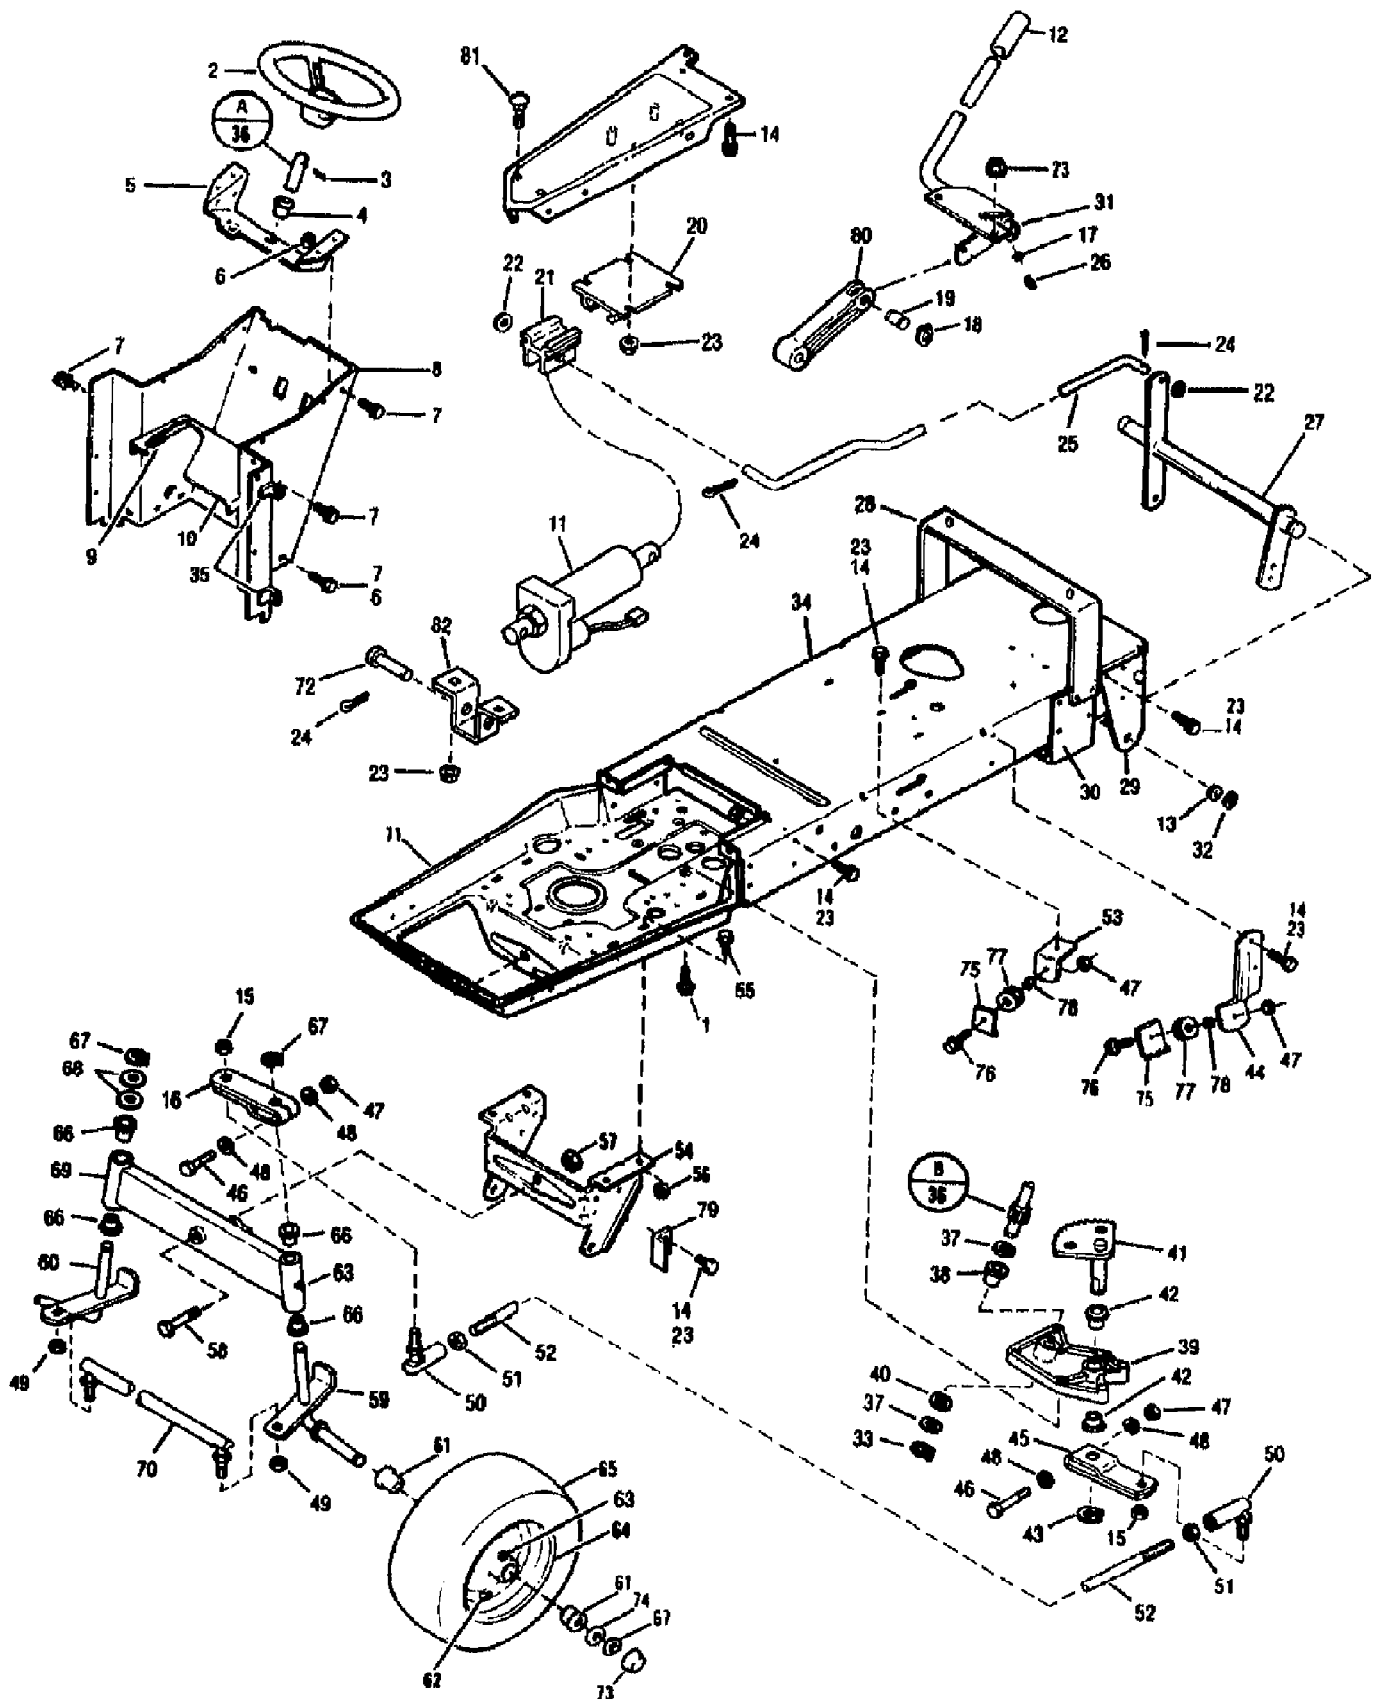

3312GRS ST 120 (S/N B380100101-B380199999)
FRAME, LIFT & STEERING ASSEMBLY

3312GRS ST 120 (S/N B380100101-B380199999)
FRAME, LIFT & STEERING ASSEMBLY

Page 14 of 20

Ref #	Part Number	Qty	S/P/F	Description
1	1724491	0	S	SCR-HFLK 5/16-18X.75
2	1756862	0		WHEEL-STEERING
3	0	0	F	N/A
4	1185632	0		BEARING-FLANGED NYLON
5	1756608	0		SUPPORT-STEERING SHAFT
6	1186389	0	/P	NUT-HF/LK 1/4-20 ZP
7	1186309	0	/P	SCR-HH 1/4-20X.625
8	1758724GAR	0		INSTR. PANEL SUPPORT
9	1185456	0		NUT-SPEED
10	1756073GAR	0		SUPPORT-BATTERY
11	1750450	0		ACTUATOR {3114GR,3214GR}
12	1753539	0		SOLENOID {3212GR,3312GR,3312GRS}
13	1185830	0	S	WASHER-1.38 X.765X .06 ZP
14	1186330	0	S	SCR-LOCK
15	1750957	0		NUT-HEX/JAM 1/2-20 ZP
16	1750495	0		ARM-STEERING
17	1805368	0		WASHER {3212GR,3312GR,3312GRS}
18	1185427	0		RING-RETAINING {3212GR,3312GR,3312GRS}
19	1747189	0		PIN {3212GR,3312GR,3312GRS}
20	1758272	0		KIT-GUIDE (TRACTOR)
21	1758272	0		KIT-GUIDE (TRACTOR)
22	0	0	F	N/A
23	1186391	0	S	NUT-HFLK 5/16-18 ZP
24	0	0	F	N/A
25	1751070	0		ROD-LIFT
26	1185803	0		FITTING-GREASE {3212GR,3312GR,3312GRS}
27	1754950GAR	0		ASSM-LIFT SHAFT
28	1754944GAR	0		ASSM-FENDER SUPPORT
29	1749801GAR	0		ASSM-PANEL REAR
30	1740984GAR	0		SUPT-AXLE
31	1749028GAR	0		ASSM-LIFT LEVER {3212GR,3312GR,3312GRS}
32	1185388	0	S	RING-RET."E".577 ID
33	1177567	0	S	RING-RETAINING
34	1755847GAR	0		FRAME-REAR
35	1742934	0		NUT-SPEED
36	1758726	0		SHIFT-STEER
37	1730375	0		WASHER-SHIM
38	1747303	0		BEARING
39	1750594	0		ASSM-STEER SUPT
40	1715301	0	/P	WASHER-1.115X.637X.06
41	1750501	0		ASSM-SECTOR GEAR
42	1185386	0	/P	BEARING-FLANGE
43	1113527	0	S	RING-RETAIN EXT .707 ID
44	1747315GAR	0		BRACKET
45	1750581	0		ASSM-ARM SPINDLE
46	0	0	F	N/A
47	1733398	0	S	NUT-LOCK 3/8-16
48	1708755	0		WASHER-.875X.390X.134
49	1110150	0	S	NUT-LOCK