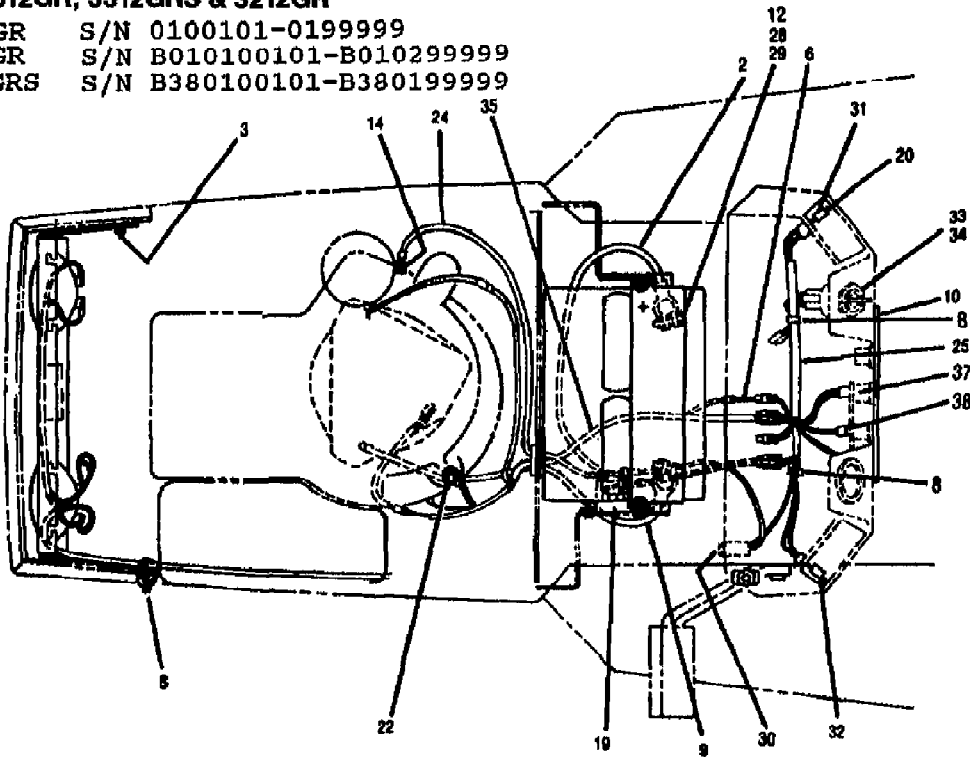

3312GRS ST 120 (S/N B380100101-B380199999)
ELECTRICAL ASSEMBLY

Page 9 of 20

Ref #	Part Number	Qty	S/P/F	Description
1	1751088	0		HARNESS-ACTUATOR {3114GR,3214GR,3214GR}
2	1756074	0	/P	CABLE-BATTERY (+)
3	1186389	0	/P	NUT-HF/LK 1/4-20 ZP
4	1744021STB	0		SUPPORT-LIGHT
5	1726435	0		HEADLAMP
6	1755616	0		ASSM-DIODE
7	1753874	0	S	SWITCH-ELEC LIFT {3114GR,3214GR,3214GR}
8	1735531	0	S	TIE-CABLE NYLON BLACK
9	1756075	0		CABLE-BATTERY (-) {3114GR,3312GR,3312GRS, 3214GR,321
9	1754220	0	/P	CABLE (-) {3214GR}
10	1756872	0		LENSE
11	1754550	0		METER-HOUR (TRACTOR)
12	0	0	F	N/A
13	0	0	F	N/A
14	1734398	0	S	NUT-HT LK 1/4-20
15	1752586	0		BOLT-HOOK
16	0	0	F	N/A
17	1185985	0	S	NUT W/LKWASHER 10-24 ZP
18	1752840	0		BATTERY
19	1752137	0	S	SOLENOID
20	1750963	0		SCR-FHP #6-32X.50 ZP
21	1744022	0		RETAINER
22	0	0	F	N/A
23	1748014	0		GROMMET-SPLIT
24	1722081	0		CABLE-STARTER {3114GR,3214GR}
24	1741506	0		CABLE-STARTER {3312GR,3312GRS,3212GR}
24	1752841	0		CABLE-BATTERY (+) {3214GR}
25	1752134	0		HARNESS-CONSOLE WIRING
26	1747738	0	/P	CLIP-J
27	1756630	0		PAD-RUBBER
28	0	0	F	N/A
29	0	0	F	N/A
30	1756076	0		HARNESS-INTERLOCK
31	1754608	0	/P	SWITCH-PTO
32	1754856	0		SWITCH-LIGHT
33	1754250	0	S	SWITCH-IGNITION
34	1753986	0	/P	KEY-IGNITION
35	1752136	0		HARNESS-ENGINE {3114GR,3214GR}
35	1752908	0		HARNESS-WIRE ENGINE {3312GR,3312GRS,3212GR}
35	1758466	0		HARNESS-ENGINE {3214GR}
36	1755802	0	/P	BATTERY-HOLDDOWN
37	1751572	0	S	BULB (MFG NO. GE 73)
38	1186020	0		SCR-PHP M6-32X.38 ZP
39	1743516	0	S	FUSE-30 AMP
40	1752809	0		GROMMET
41	1751328	0	S	SWITCH