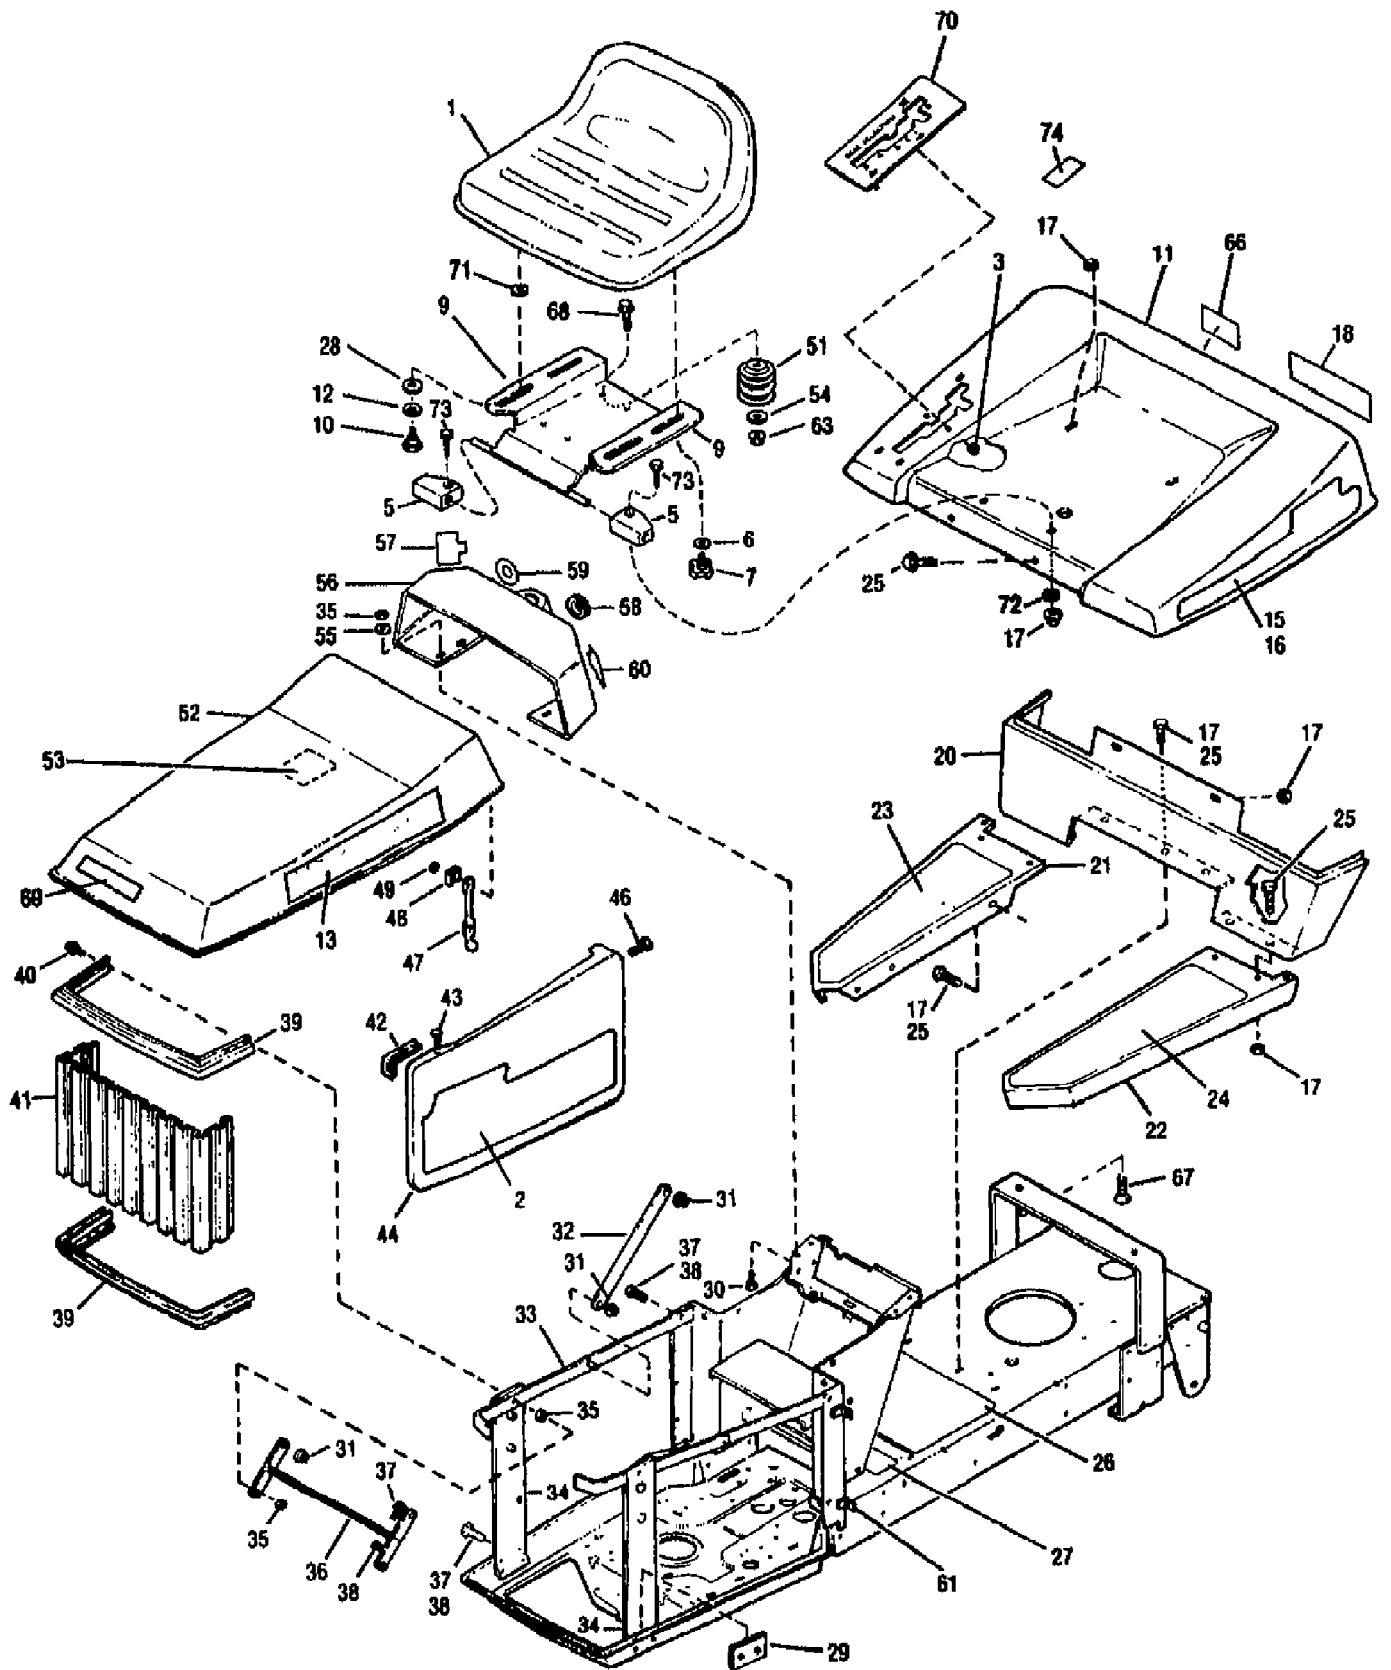

3312GR ST 120 (S/N B010300101-B010499999)
BODYWORK & TRIM ASSEMBLY

3312GR ST 120 (S/N B010300101-B010499999)
BODYWORK & TRIM ASSEMBLY

Page 2 of 18

Ref #	Part Number	Qty	S/P/F	Description
1	1756861	0		SEAT
2	1757941	0		DECAL-SIDECVR LH RED
2	1757940	0		DECAL-SIDECVR RH RED
3	1750532	0	S	NUT-SELF THREADING
?4	0	0		N/A
5	1753911	0		BLOCK-PIVOT
6	1107383	0	S/F	WASHER-FLAT 3/8 SAE
7	1734269	0		KNOB
?8	0	0		N/A
9	1760963001	0	S	ASSM-SEAT SUPPORT
10	1754125	0	/P	SCR-SHLDR 3/8-16X.25 G5ZP
11	1761041010	0		FENDER-REAR
12	1705793	0		WASHER-1.06X.51X.09 NYLON
13	1759100	0		DECAL-LOGO
?14	0	0		N/A
15	1757942	0		DECAL-FENDER RH RED
16	1757943	0		DECAL-FENDER LH RED
17	1186391	0	S	NUT-HFLK 5/16-18 ZP
18	1759102	0		DECAL-LOGO FENDER
?19	0	0		N/A
20	1743987010	0		SUPT-RUNNING BOARD
21	1751805010	0		BOARD-RUNNING RH
22	1751803010	0		BOARD-RUNNING LH
23	1762528	0		PAD-FOOT RH
24	1762529	0		PAD-FOOT LH
25	1186330	0	S	SCR-LOCK
26	1762527	0		PAD-FOOT CENTER
27	1755946	0		DECAL-INSTRUCTION
28	1706782	0	/P	WASHER-BOW .74X.52X.01
29	1754415	0		SPACER-PLATE
30	0	0	F	N/A
31	1747836	0	S	RETAINER-PUSH ON .24X.73 ZP
32	1742459001	0		LINK-HINGE
33	1758587010	0		ASSM-HINGE STRAP
34	1752914001	0		ASSM-GRILLE SUPT (RED)
35	1734398	0	S	NUT-HT LK 1/4-20
36	1742458001	0		LINK-HINGE
37	1186309	0	/P	SCR-HH 1/4-20X.625
38	1186389	0	/P	NUT-HF/LK 1/4-20 ZP
39	1742493010	0		CAP-GRILLE
40	0	0	F	N/A
41	1742494001	0		GRILLE-BLACK
42	1753912	0		GUIDE-SIDE CVR (RED)
43	1756629	0		RIVET-POP
44	1743554010	0		COVER-SIDE LH RED
44	1743553010	0		COVER-SIDE RH RED TRACTOR
?45	0	0		N/A
46	0	0	F	N/A
47	1727127	0		LATCH-RUBBER
?48	1727126	0	/P	CLIP
49	1185985	0	S	NUT W/LKWASHER 10-24 ZP
?50	0	0		N/A
51	1755449	0	/P	SPRING-COMPRESSION