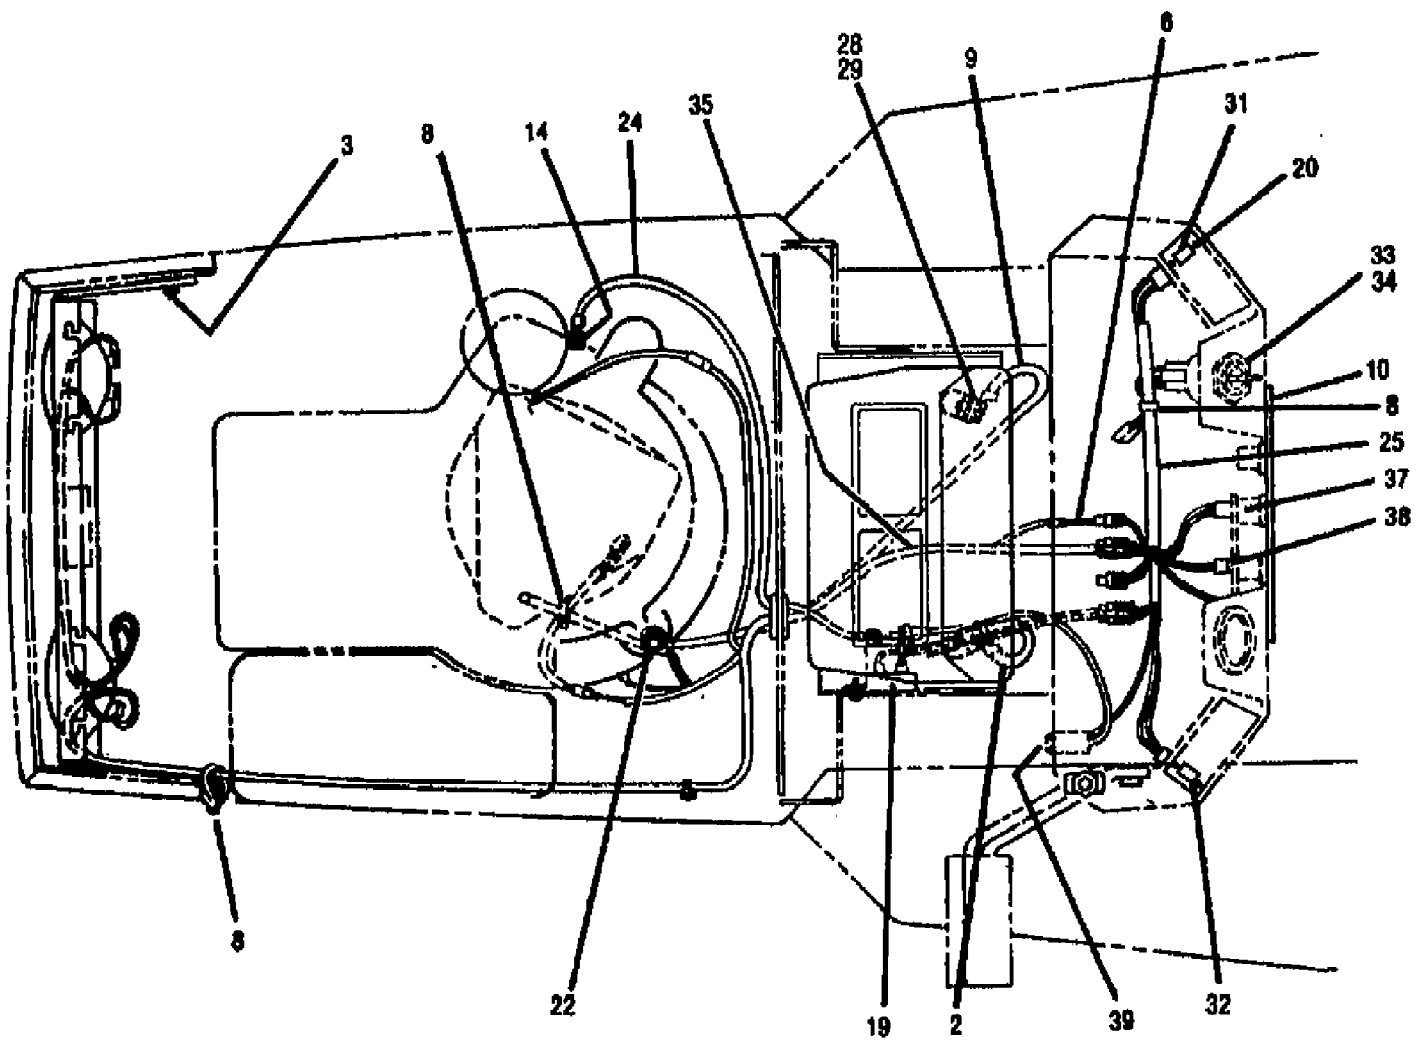

3312GR ST 120 (S/N B010300101-B010499999)
ELECTRICAL ASSEMBLY

3312GR ST 120 (S/N B010300101-B010499999)
ELECTRICAL ASSEMBLY

Page 8 of 18

Ref #	Part Number	Qty	S/P/F	Description
?1	0	0		N/A
2	1756074	0	/P/F	CABLE-BATTERY (+)
3	1186389	0	/P	NUT-HF/LK 1/4-20 ZP
?4	1744021001	0		SUPPORT-LIGHT
?5	1726435	0		HEADLAMP
6	1755616	0		ASSM-DIODE
?7	0	0		N/A
8	1735531	0	S	TIE-CABLE NYLON BLACK
9	1756075	0		CABLE-BATTERY (-)
10	1756872	0		LENSE
?11	0	0		N/A
?12	0	0	F	N/A
?13	0	0	F	N/A
14	1734398	0	S	NUT-HT LK 1/4-20
?15	1752586	0		BOLT-HOOK
?16	0	0	F	N/A
?17	1185985	0	S	NUT W/LKWASHER 10-24 ZP
?18	1752840	0		BATTERY
19	1752137	0	S	SOLENOID
20	1750963	0		SCR-FHP #6-32X.50 ZP
?21	1744022	0		RETAINER
22	0	0	F	N/A
?23	1748014	0		GROMMET-SPLIT
24	1741506	0		CABLE-STARTER
25	1752134	0		HARNESS-CONSOLE WIRING
?26	1747738	0	/P	CLIP-J
?27	1761006	0		TRAY-BATTERY
28	0	0	F	N/A
29	0	0	F	N/A
?30	1756076	0		HARNESS-INTERLOCK
31	1754608	0	/P	SWITCH-PTO
32	1754856	0		SWITCH-LIGHT
33	1754250	0	S	SWITCH-IGNITION
34	1753986	0	/P	KEY-IGNITION
35	1752908	0	F	HARNESS-WIRE ENGINE {3312GR,3312GRS}
35	1763712	0	F	HARNESS-WIRE ENGINE {3312GR,3312GRS}
?36	1755802	0	/P	BATTERY-HOLDDOWN
37	1751572	0	S	BULB (MFG NO. GE 73)
38	1186020	0		SCR-PHP M6-32X.38 ZP
39	1743516	0	S	FUSE-30 AMP
?40	1752809	0		GROMMET
?41	1751328	0	S	SWITCH
?42	0	0		N/A
?43	1755349	0		SCR-PHP 1/4-20X.50 ZP
?44	1752506	0	/P	SWITCH-SEAT
?45	1755487	0		GROMMET
?46	1754934	0		DECAL
?47	1758070	0	S	SCR-HHS 10-24X.625 ZP