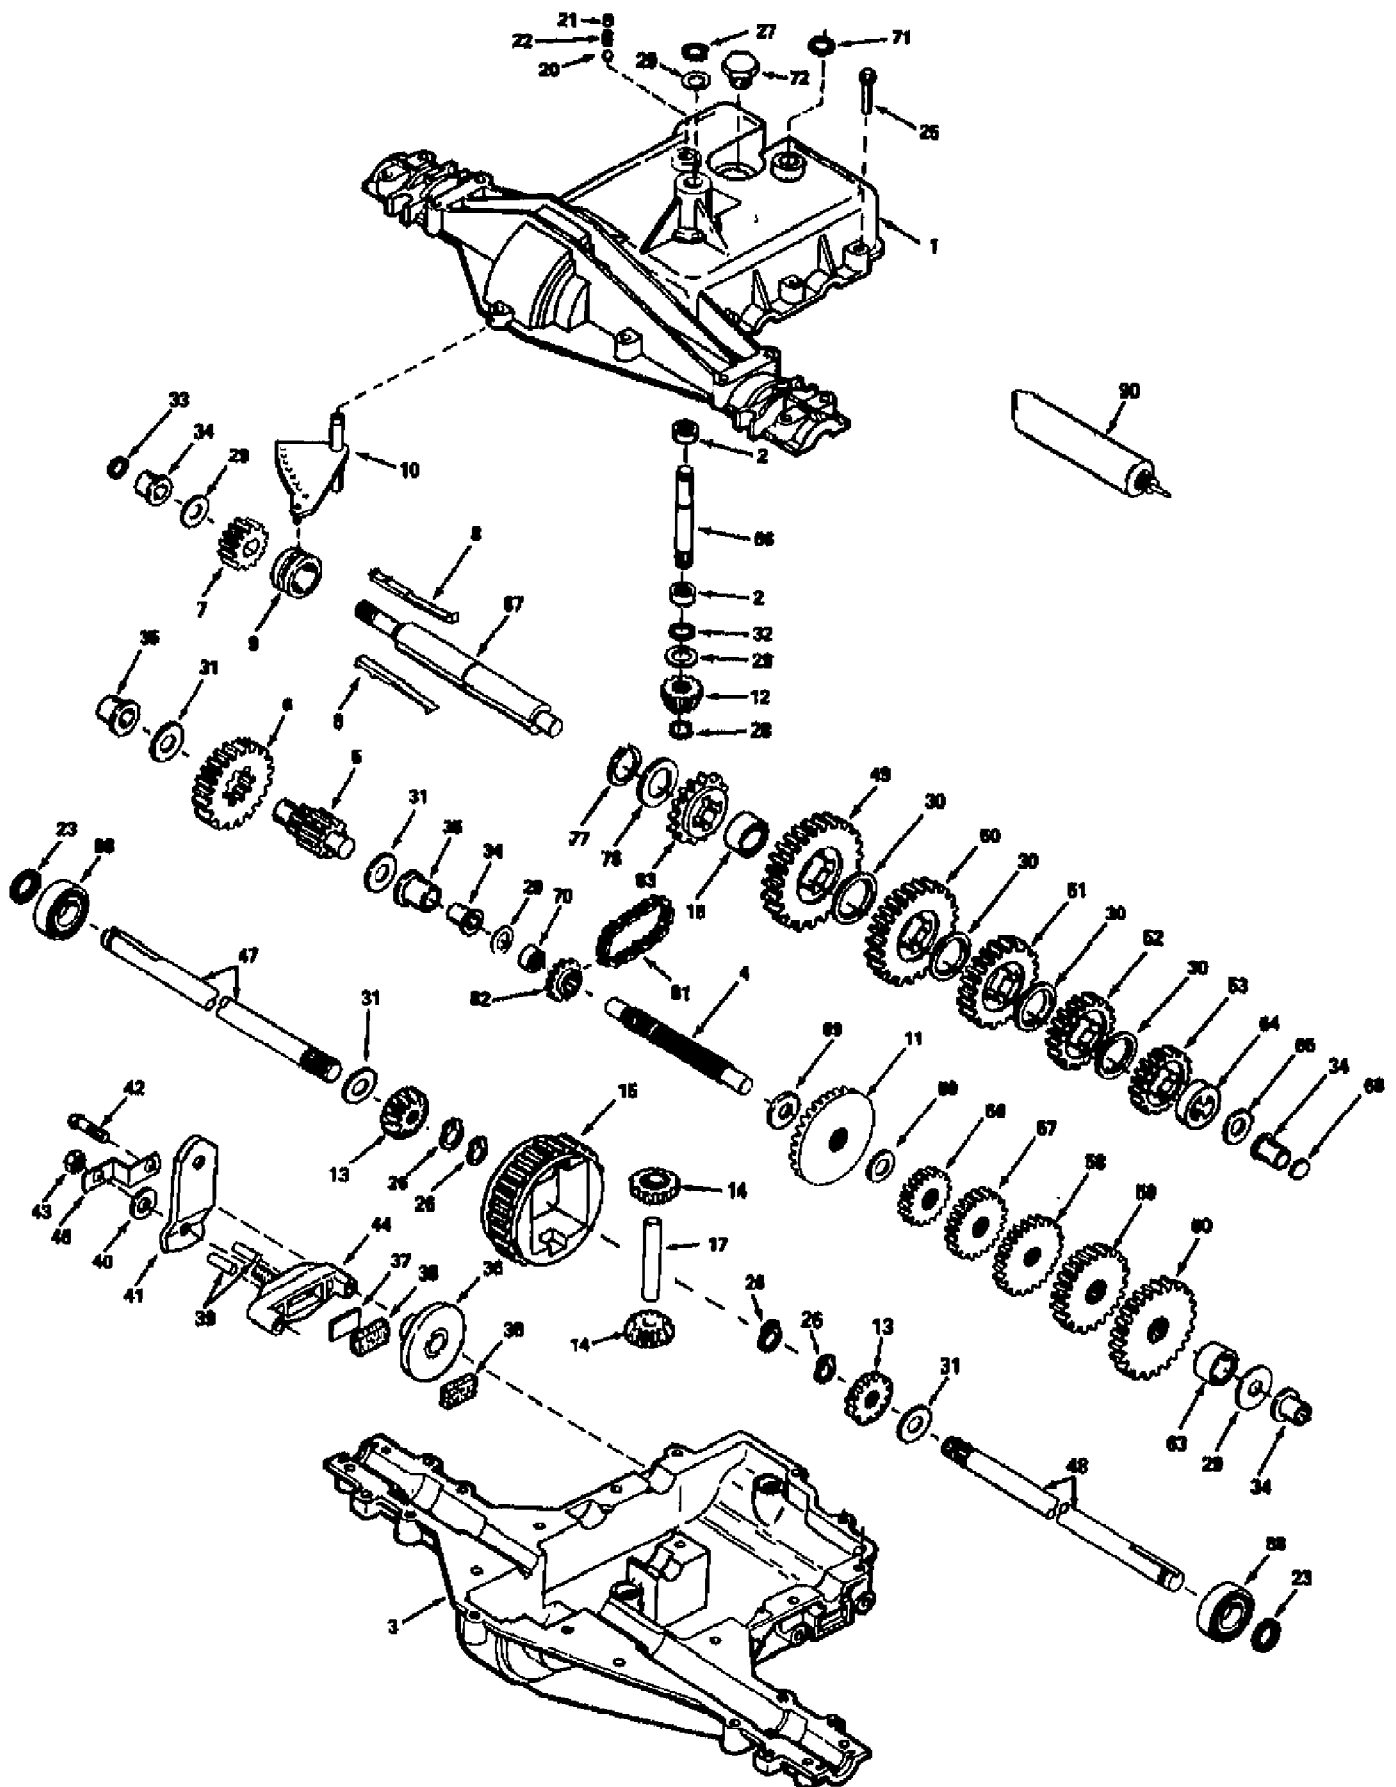

3312GR ST 120 (S/N B010300101-B010499999)
PEERLESS TRANSAXLE ASSEMBLY

3312GR ST 120 (S/N B010300101-B010499999)
PEERLESS TRANSAXLE ASSEMBLY

Page 15 of 18

Ref #	Part Number	Qty	S/P/F	Description
1	772108A	0		COVER, TRANSAXLE
2	780086	0		NEEDLE BEARING
3	770102	0		CASE
4	776260	0		COUNTERSHAFT
5	776219	0		SHAFT & GEAR
6	778139	0		OUTPUT GEAR
?7	778136	0		SPUR GEAR
8	792136	0		SHIFT KEY
?9	784352	0		COLLAR
10	784352	0		COLLAR
11	778229	0		BEVEL GEAR
12	778113A	0	S	INPUT PINION
13	778221	0		BEVEL GEAR
14	778068	0		BEVEL GEAR
?15	778260	0		RING GEAR
17	786139	0		DRIVE PIN
?18	786102	0		SPACER
20	792077	0		BALL
21	792078	0		SCREW
22	792079	0	S	SPRING
23	788061	0	S	SEAL
25	792073	0		SCREW
26	792125	0		RET RING
27	792035	0	S	RET RING
28	788040	0		RET RING
29	780072	0	S	WASHER
30	780108	0	S	WASHER
31	780001	0		WASHER
32	792001	0	S	O RING
33	788051	0		SEAL
34	780105A	0	S	BUSHING
?35	780118A	0		BUSHING
36	790003	0		BRAKE DISK
37	790007	0	S	BRAKE PAD PLATE
?38	790006	0		BRAKE PAD
39	786026	0	S	DOWEL PIN
?40	792076	0		WASHER
41	790031	0		BRAKE LEVER
42	792073	0		SCREW
43	792075	0		NUT
44	790025	0		HOLDER
46	786086	0		BRACKET
47	774697	0		AXLE
48	774738	0		AXLE
49	778191	0		SPUR GEAR
50	778124A	0	S	SPUR GEAR
?51	778123A	0	S	SPUR GEAR
52	778122A	0		SPUR GEAR
?53	778209	0		SPUR GEAR
?56	778230	0		SPUR GEAR
?57	778126A	0		SPUR GEAR
58	778127A	0		SPUR GEAR
?59	778128A	0		SPUR GEAR