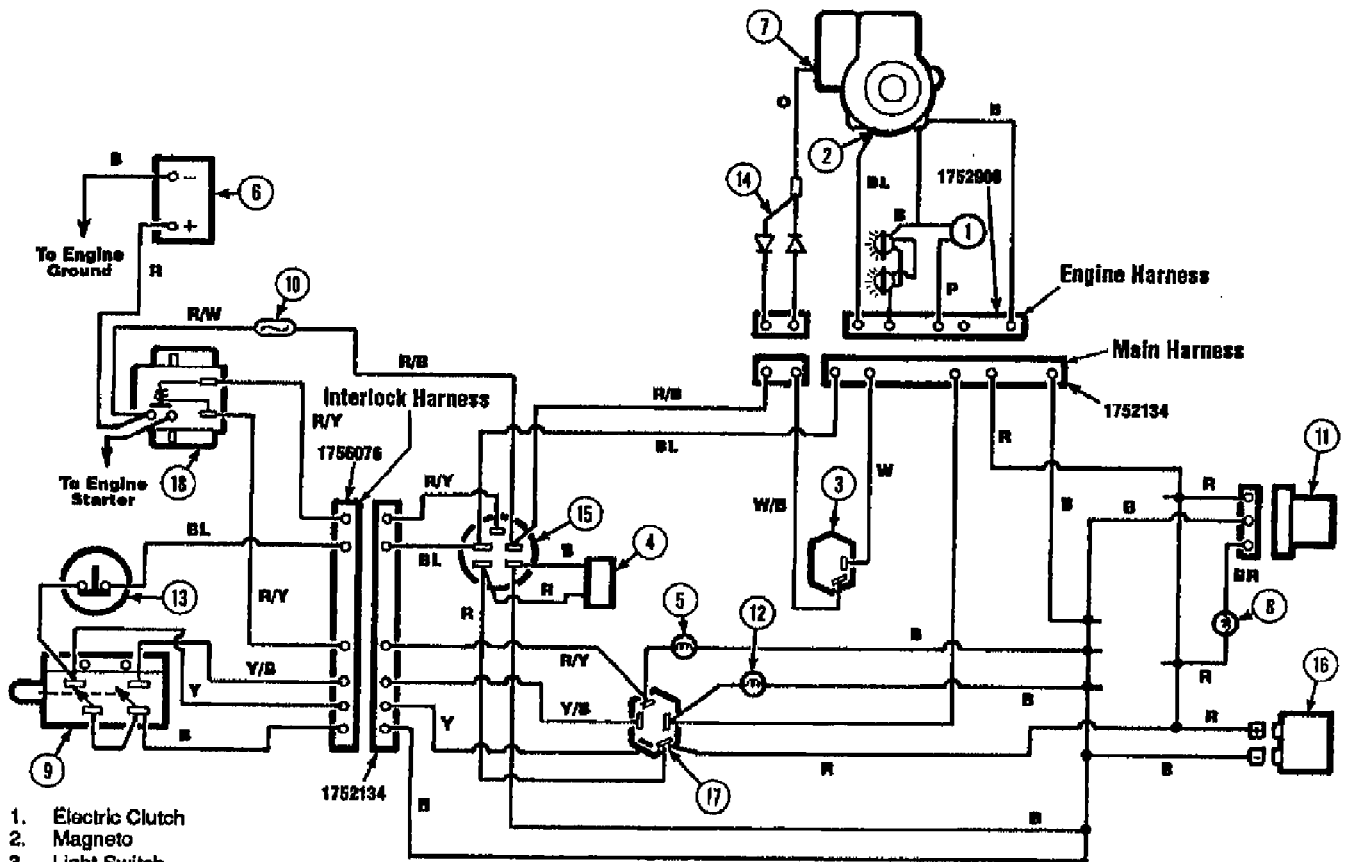

3312GR ST 120 (S/N B010300101-B010499999)
WIRING DIAGRAM

1. Electric Clutch
2. Magneto
3. Light Switch
4. Accessory Plug
5. Starter Light
6. Battery
7. Alternator
8. Battery Light
9. Brake Switch
10. Fuse 30A
11. Voltage Sensor Plug (Optional)
12. PTO Light
13. Seat Interlock Switch
14. Diode Ass'y
15. Ignition Switch
16. Hour Meter (Optional)
17. PTO Switch
18. Solenoid

WIRE COLOR CODE	
R - RED	BL - BLUE
B - BLACK	Y/B - YELLOW/BLACK
W - WHITE	R/W - RED/WHITE
O - ORANGE	R/B - RED/BLACK
Y - YELLOW	R/Y - RED/YELLOW
P - PURPLE	W/BL - WHITE/BLUE
BR - BROWN	W/B - WHITE/BLACK