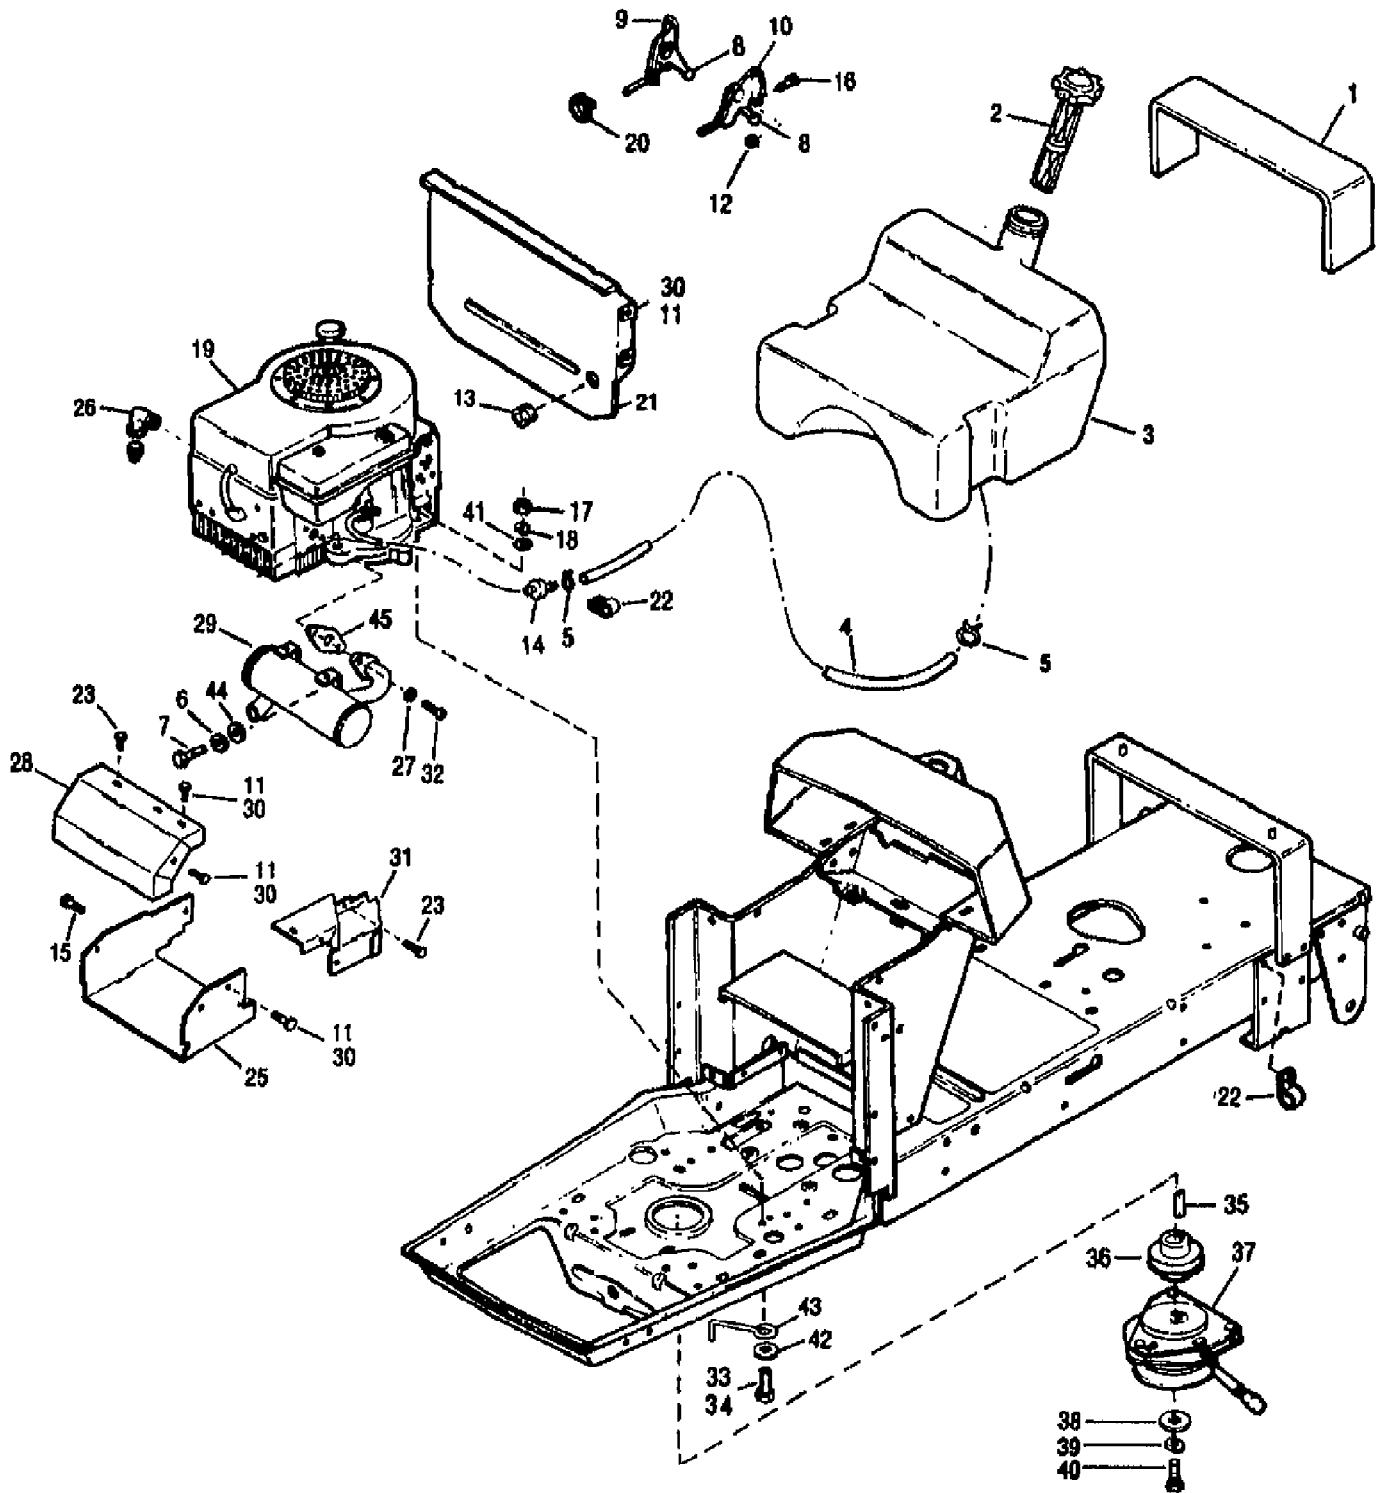

3312GR ST 120 (S/N B010300101-B010499999)
ENGINE ASSEMBLY

3312GR ST 120 (S/N B010300101-B010499999)
ENGINE ASSEMBLY

Page 10 of 18

Ref #	Part Number	Qty	S/P/F	Description
1	1744390	0		PAD-FUEL TANK
2	1756044	0	S	CAP-GAS
3	1756460	0		TANK-FUEL
4	1752795	0		LINE-FUEL 52"
5	1750687	0	S	CLAMP-HOSE
6	0	0	F	N/A
7	0	0	F	N/A
8	1737118	0	S	KNOB
9	1755926	0	S	THROTTLE-CONTROL
10	1755927	0		C-CONTROL
11	0	0	F	N/A
12	0	0	F	N/A
13	1748014	0		GROMMET-SPLIT
14	1727491	0	S	FILTER-FUEL
15	1186330	0	S	SCR-LOCK
16	1750962	0		SCR
17	0	0	F	N/A
18	0	0	F	N/A
19	0	0	F	ENGINE, BRIGGS & STRATTON 12HP, MODEL 281707
19	0	0	F	ENGINE, BRIGGS & STRATTON 12HP, MODEL 283707
20	1735531	0	S	TIE-CABLE NYLON BLACK
21	1752883001	0		SHIELD-HEAT (RED)
22	1747738	0	/P	CLIP-J
23	1186309	0	/P	SCR-HH 1/4-20X.625
?24	0	0		N/A
25	1752909001	0		SHIELD-HEAT
26	1752912	0		ELBOW-90 DEGREES
27	1185140	0	S	WASHER-LOCK
28	1752911001	0		SHIELD-HEAT
29	1752890	0		MUFFLER
30	1185986	0	S	NUT-SPEED #10
31	1752910001	0		SHIELD-HEAT
32	1747993	0	S	SCR-HXSKT 5/16-18X.75 BO
33	0	0	F	N/A
34	0	0	F	N/A
35	1748146	0	F	KEY-.25 SQ X 2.5
36	1747148	0		SHEAVE
37	1755341	0	S	CLUTCH-ELECTRIC
38	1744455	0	/P	WASHER-SPEC 1.42X.468X.25 ZP
39	0	0	F	N/A
40	1744454	0	S	SCR-HH 7/16-20X3 G5 ZP
41	0	0	F	N/A
42	0	0	F	N/A
43	1754787	0	/P	CLUTCH-RETAINER
44	1755340	0		SPACER-.625X.344X.34
45	0	0	F	N/A