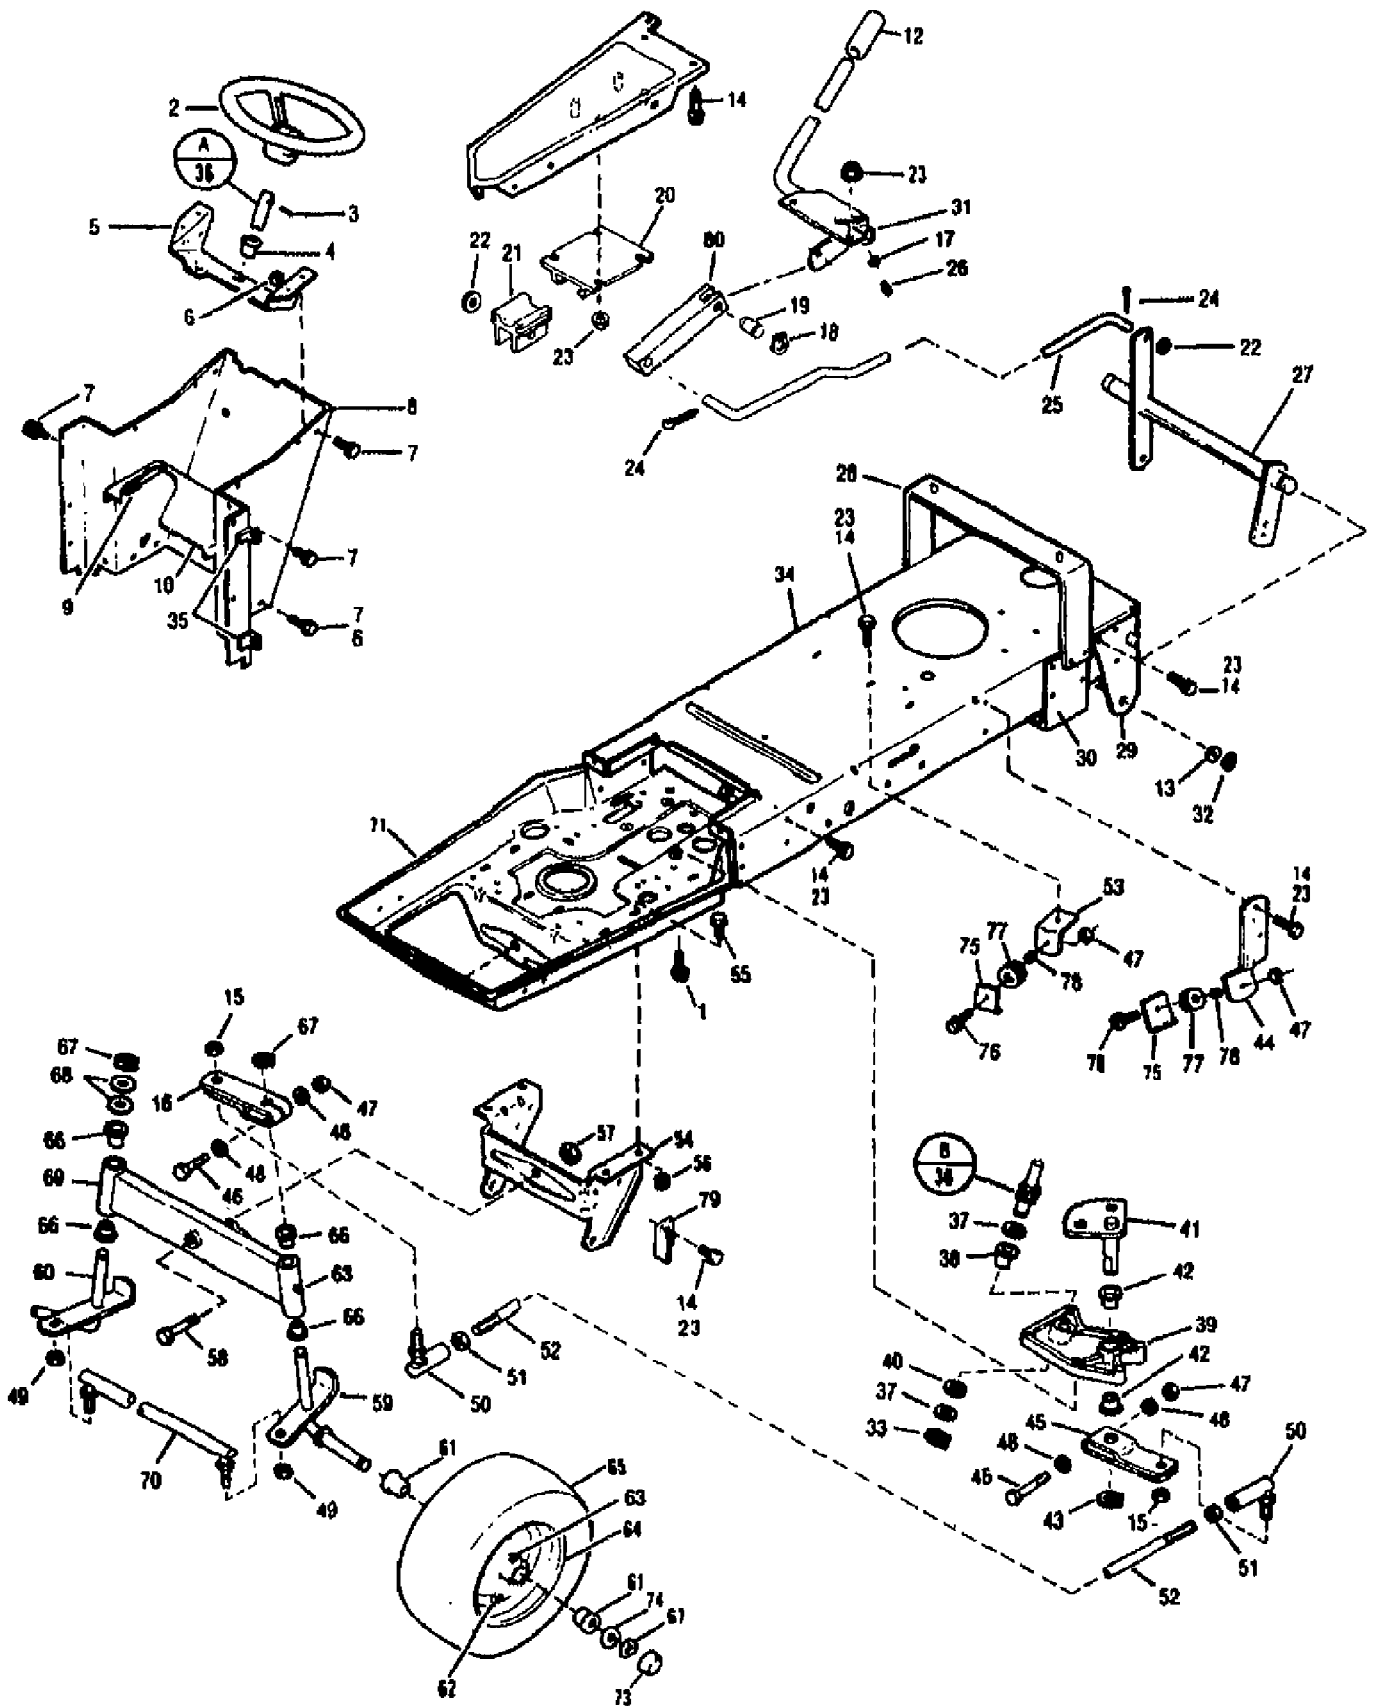

3312GR ST 120 (S/N B010300101-B010499999)
FRAME, LIFT & STEERING ASSEMBLY

3312GR ST 120 (S/N B010300101-B010499999)
FRAME, LIFT & STEERING ASSEMBLY

Page 12 of 18

Ref #	Part Number	Qty	S/P/F	Description
1	1724491	0	S	SCR-HFLK 5/16-18X.75
2	1756862	0		WHEEL-STEERING
3	0	0	F	N/A
4	1185632	0		BEARING-FLANGED NYLON
5	1752363	0		SUPPORT-STEERING SHAFT
6	1186389	0	/P	NUT-HF/LK 1/4-20 ZP
7	1186309	0	/P	SCR-HH 1/4-20X.625
?8	1758724010	0		SUPT-INSTRUMENT PANEL
9	1185456	0		NUT-SPEED
10	1756073001	0		SUPPORT-BATTERY
?11	0	0		N/A
12	1703539	0	S	GRIP-FLEX
13	1185830	0	S	WASHER-1.38 X.765X .06 ZP
14	1186330	0	S	SCR-LOCK
15	1750957	0		NUT-HEX/JAM 1/2-20 ZP
16	1750495	0		ARM-STEERING
17	1805368	0		WASHER
18	1185427	0		RING-RETAINING
19	1747189	0		PIN
20	1758272	0		KIT-GUIDE (TRACTOR)
21	1758272	0		KIT-GUIDE (TRACTOR)
22	0	0	F	N/A
23	1186391	0	S	NUT-HFLK 5/16-18 ZP
24	0	0	F	N/A
25	1751070	0		ROD-LIFT
26	1185803	0		FITTING-GREASE
27	1754950001	0		ASSM-LIFT SHAFT
?28	1754944001	0		ASSM-FENDER SUPPORT
29	1749801001	0		ASSM-PANEL REAR
30	1740984001	0		AXLE-SUPPORT
31	1749028001	0		ASSM-LIFT LEVER
32	1185388	0	S	RING-RET."E".577 ID
33	1177567	0	S	RING-RETAINING
34	1755847001	0		FRAME-REAR
35	1742934	0		NUT-SPEED
36	1751284	0		SHIFT-STEER
37	1730375	0		WASHER-SHIM
38	1747303	0		BEARING
39	1750594	0		ASSM-STEER SUPT
40	1715301	0	/P	WASHER-1.115X.637X.06
41	1750501	0		ASSM-SECTOR GEAR
42	1185386	0	/P	BEARING-FLANGE
43	1113527	0	S	RING-RETAIN EXT .707 ID
44	1747315001	0		BRACKET
45	1750581	0		ASSM-ARM SPINDLE
46	0	0	F	N/A
47	1733398	0	S/F	NUT-LOCK 3/8-16
48	1708755	0	F	WASHER-.875X.390X.134
49	1110150	0	S	NUT-LOCK
50	1716180	0		JOINT-BALL
51	1186247	0	S	NUT-JAM
52	1750499001	0		ROD-STEERING
53	1747316001	0		BRACKET