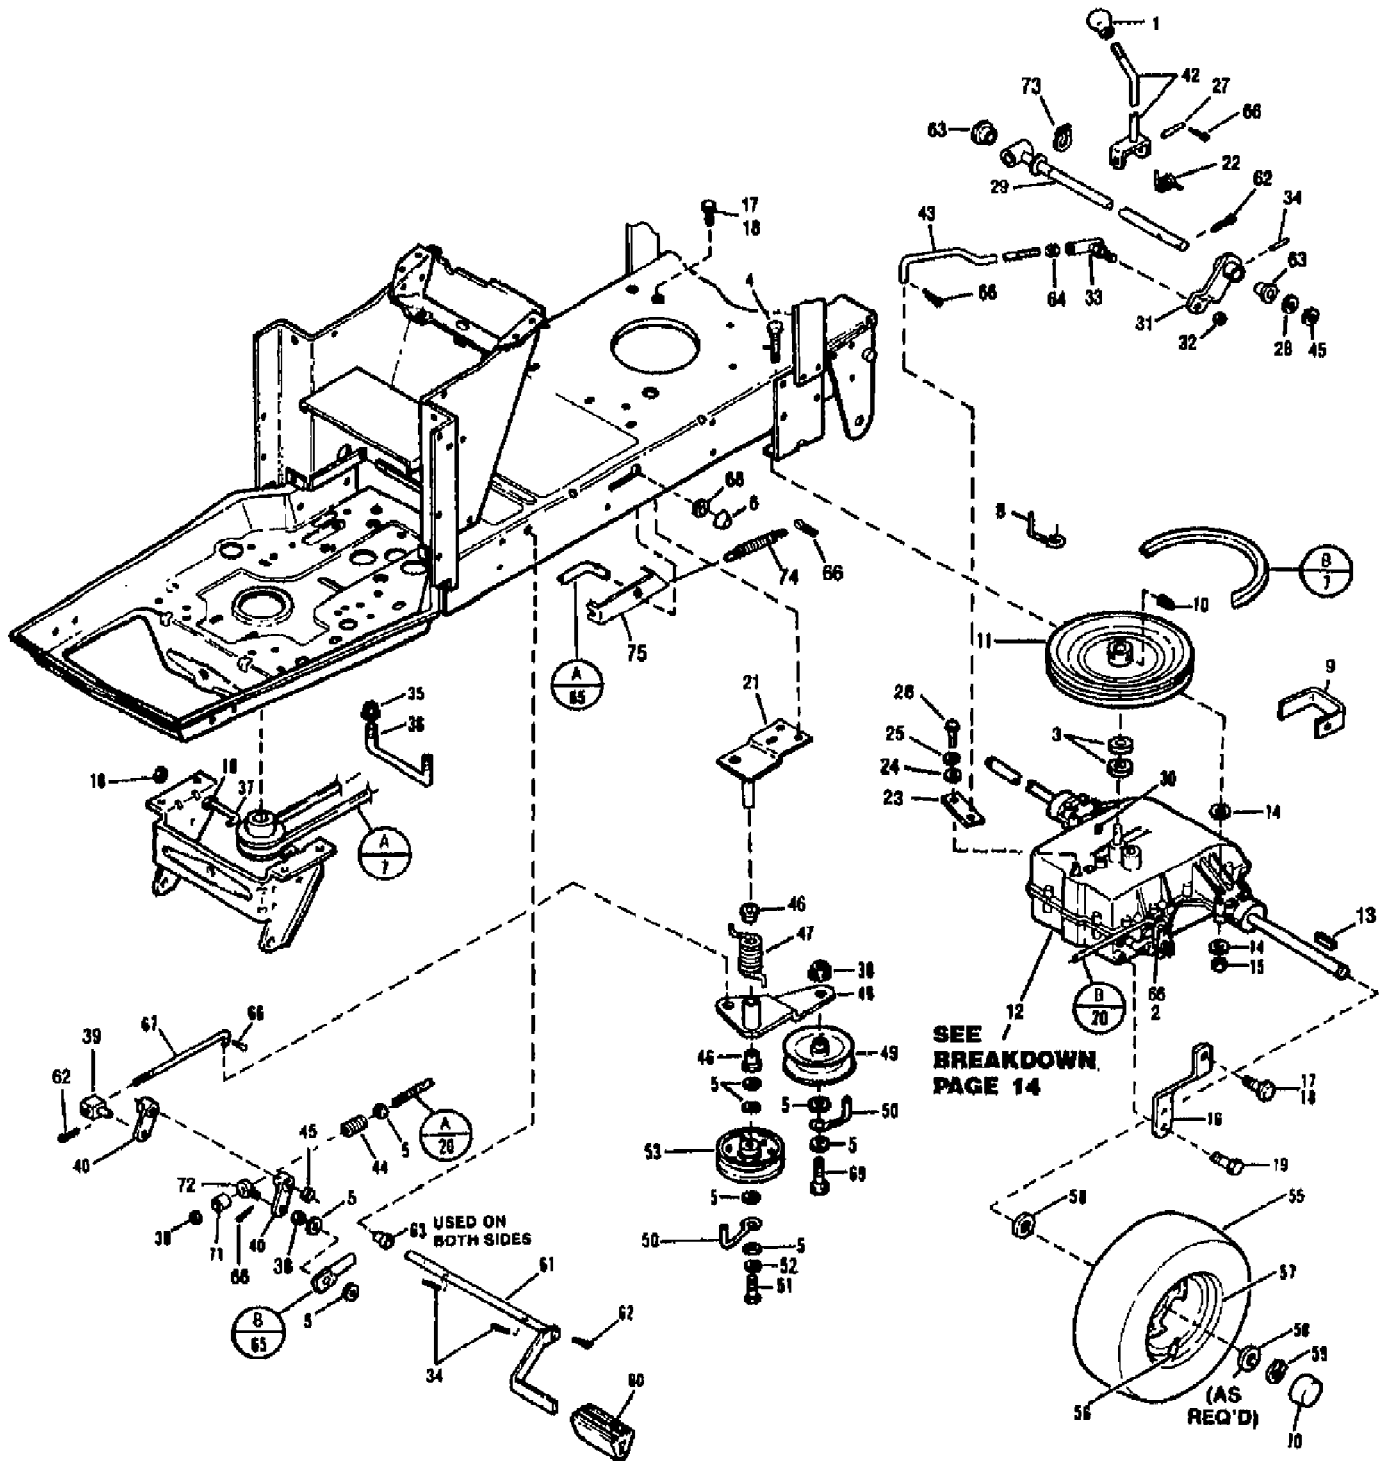

3312GR ST 120 (S/N B010300101-B010499999)
BRAKE & CLUTCH ASSEMBLY

3312GR ST 120 (S/N B010300101-B010499999)
BRAKE & CLUTCH ASSEMBLY

Page 5 of 18

Ref #	Part Number	Qty	S/P/F	Description
1	1724231	0		KNOB
2	0	0	F	N/A
3	1705092	0	S	WASHER-1.0X.64X.09
4	0	0	F	N/A
5	0	0	F	N/A
6	1747186	0		CAP-PUSH ON
7	1747188	0	/P	BELT-V
8	1752798	0		ROD-BELT GUIDE
9	1750297	0		GUIDE-BELT
10	1185596	0		SCR-SET 5/16-18 X 5/16
11	1743640	0		SHEAVE-TRANSMISSION
12	0	0	F	TRANSMISSION, PEERLESS 5-SPEED, MODEL 930-023
13	1104335	0	S	KEY-.188 SQ X 2.0
14	0	0	F	N/A
15	1732499	0	/P	NUT-TOP/LK 5/16-18 ZP
16	1742103001	0		TRANS-SUPPORT
17	1186330	0	S	SCR-LOCK
18	1186391	0	S	NUT-HFLK 5/16-18 ZP
19	1724491	0	S	SCR-HFLK 5/16-18X.75
20	1746943	0	/P	ROD-BRAKE
21	1751808	0		ASSM-LEVER SUPP
22	1750526	0		SPRING-TORSION
23	1754661	0		ARM-TRANSMISSION
24	0	0	F	N/A
25	0	0	F	N/A
26	0	0	F	N/A
27	1750946	0		PIN-.375 X 2.42 ZP
28	1705093	0	S	WASHER-1.0X.64X.029
29	1750539	0		ASSM-SHAFT
30	0	0	F	N/A
31	1754663	0		ASSM-ARM SHIFT
32	0	0	F	N/A
33	1752524	0		JOINT-BALL
34	1120210	0		PIN-ROLL .188X1.0
35	1186389	0	/P	NUT-HF/LK 1/4-20 ZP
36	1744320	0		GUIDE-BELT
37	1757291	0	/P	GUIDE-BELT
38	1733398	0	S	NUT-LOCK 3/8-16
39	1748491	0		PIVOT
40	1751880	0		ASSM-ARM
?41	0	0		N/A
42	1756047	0		ASSM-SHIFT LEVER
43	1754660	0		ROD-SHIFT
44	1728908	0		SPRING
45	0	0	F	N/A
46	1715538	0	/P	BUSHING-.5X.5 NYLON FLNG
47	1751809	0	/P	SPRING-TORSION
?48	1746941001	0		ASSM-IDLER ARM
49	1760097	0	/P	PULLEY-IDLER
50	1760096	0	/P	GUIDE-BELT
51	0	0	F	N/A
52	0	0	F	N/A