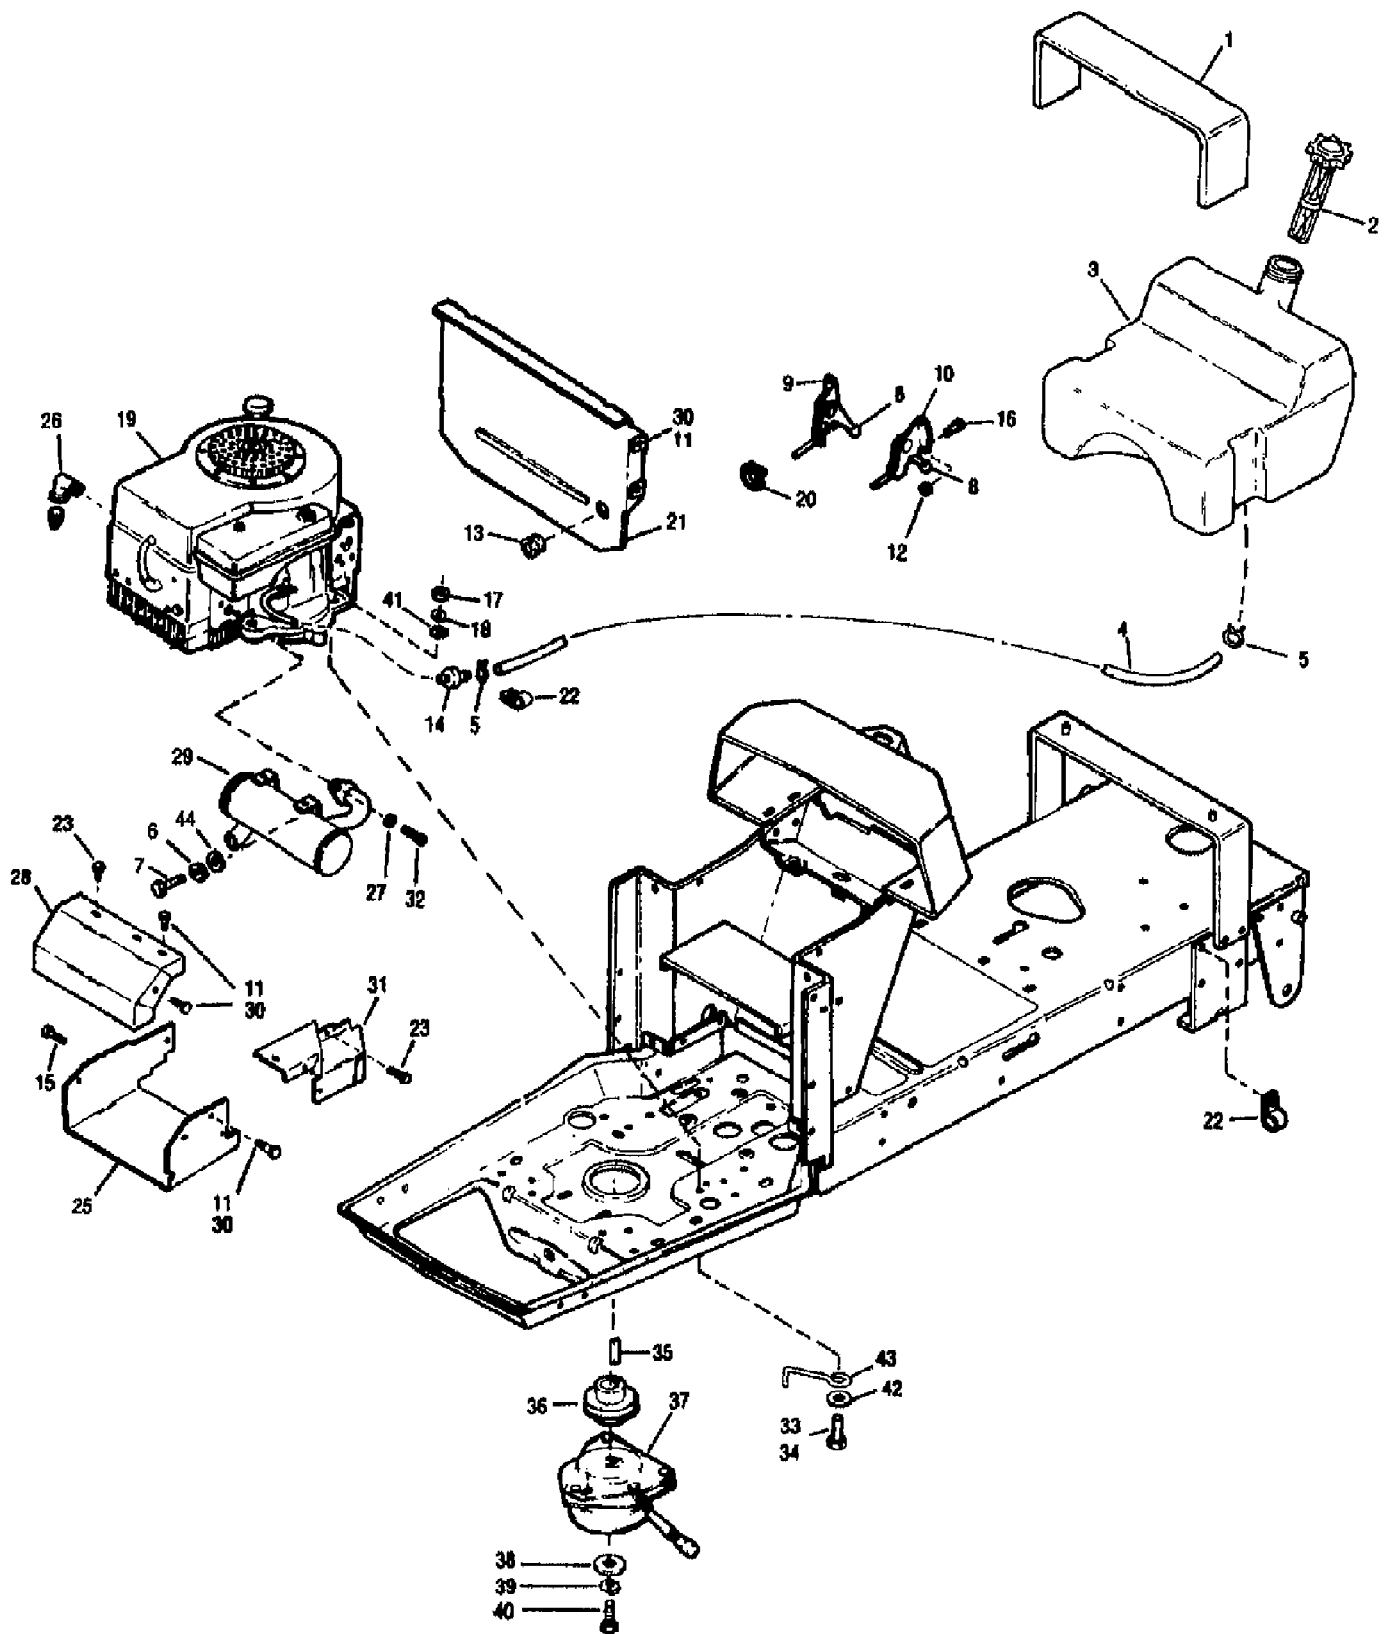

3312GR ST 120 (S/N B010100101-B010299999)
ELECTRICAL ASSEMBLY

Page 10 of 20

Ref #	Part Number	Qty	S/P/F	Description
42	1747353	0		HARNESSE-ELEC LIFT {3114GR,3214GR,3214GR}
43	1755349	0		SCR-PHP 1/4-20X.50 ZP
44	1752506	0	/P	SWITCH-SEAT
45	1755487	0		GROMMET
46	1754934	0		DECAL

3312GR ST 120 (S/N B010100101-B010299999)
ENGINE ASSEMBLY