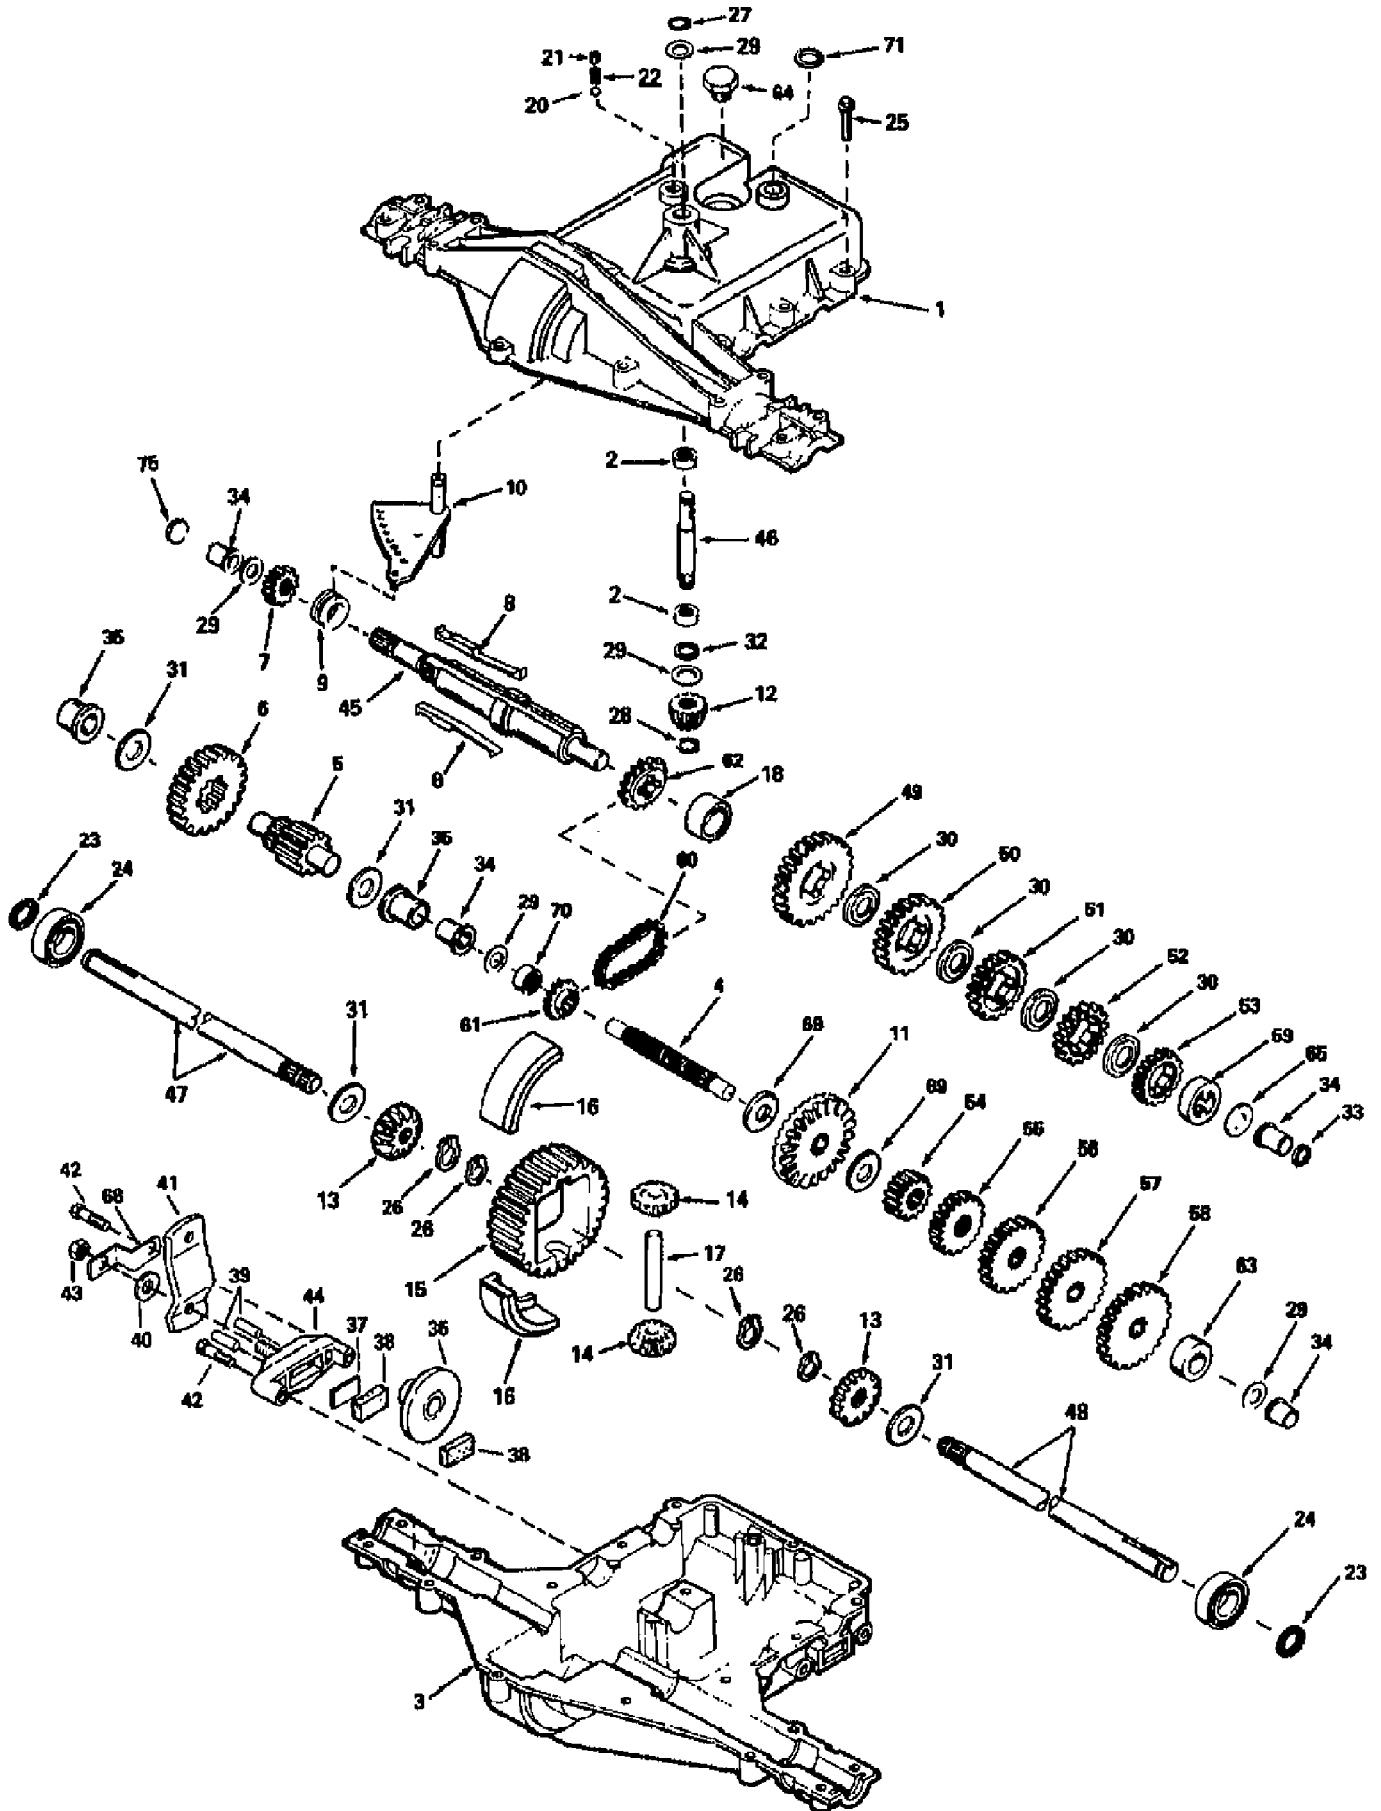

3312GR ST 120 (S/N B010100101-B010299999)
FRAME, LIFT & STEERING ASSEMBLY

Page 15 of 20

Ref #	Part Number	Qty	S/P/F	Description
50	1716180	0		JOINT-BALL
51	1186247	0	S	NUT-JAM
52	1750499GAR	0		ROD-STEER
53	1747316GAR	0		BRACKET
54	1750811GAR	0		BRKT-ATTACHMENT
55	1186345	0	/P	SCR
56	1186393	0	/P	NUT-HFLK 3/8-16 ZP
57	1758231	0	S	NUT-H/LK 5/8-11
58	1758232	0		SCR-HH 5/8-11X2.25 G5 ZP
59	1750486GAR	0		ASSM-SPINDLE LH
60	1750490GAR	0	S	ASSM-SPINDLE RH
61	1720327	0	S	BUSHING
62	1718086	0	S	STEM-VALVE
63	1185976	0	S	FITTING-GREASE 1/4-28X2.00
64	1757420GAW	0		WHEEL
64	1757981	0		WHEEL-RED {3312GR,3214GR}
65	1756864	0	S	TIRE
66	1742133	0	S	BUSHING
67	1185388	0	S	RING-RET."E".577 ID
68	1701447	0	/P	WASHER-1.25X.765X.049
69	1750494GAR	0		ASSM-FRONT AXLE
70	1750841GAR	0		ROD-TIE
71	1742343GAR	0		FRAME-FRONT
72	1706419	0	S	PIN-CLEVIS .5X2.0 ZP {3114GR,3214GR}
73	1744444	0	/P	CAP-WHEEL
74	1185830	0	S	WASHER-1.38 X.765X .06 ZP
75	1747320	0		GUIDE-CABLE
76	0	0	F	N/A
77	1756177	0		PULLEY-CABLE
78	1747322	0		SPACER-.75X.40X.51 P/M
79	1751715GAR	0		BRACKET
80	1754179	0	/P	LINK-PUSH
81	1736098	0	S	BOLT-CARR 5/16-18X.63 ZP {3114GR,3214GR}
82	1750307	0		BRACKET-LIFT {3114GR,3214GR}

3312GR ST 120 (S/N B010100101-B010299999)
PEERLESS TRANSAXLE ASSEMBLY