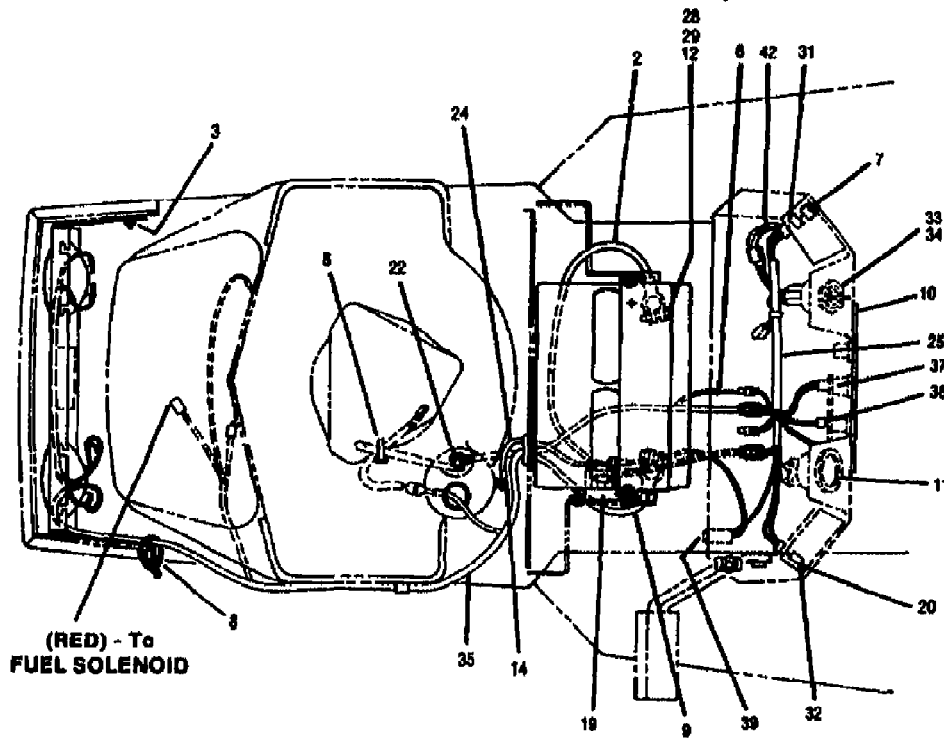

3312GR ST 120 (S/N B010100101-B010299999)
ELECTRICAL ASSEMBLY

MODELS 3214GR & 3114GR

MODEL 3114GR S/N 0100101-0199999
MODEL 3214GR S/N B030100101-B030199999