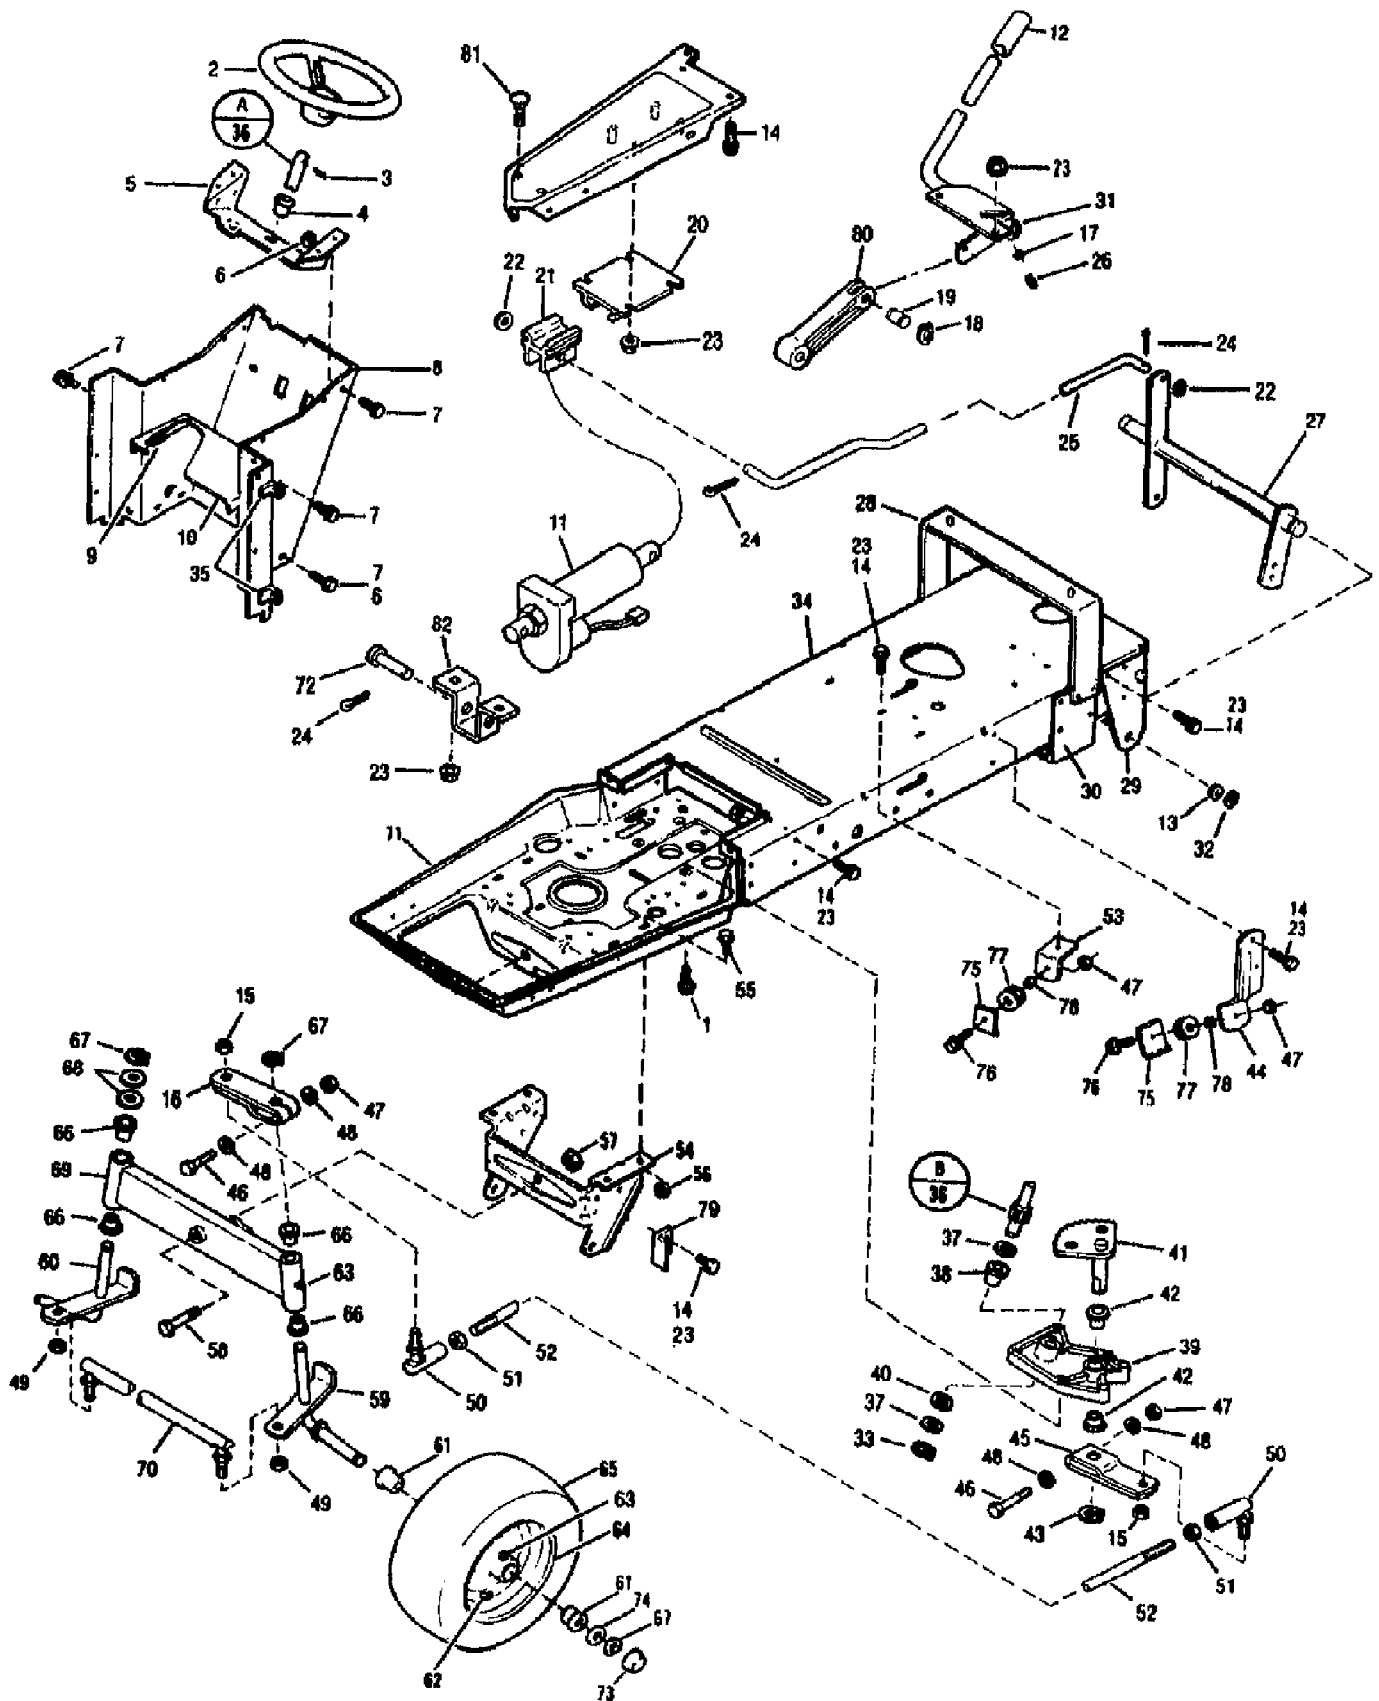

3312GR ST 120 (S/N B010100101-B010299999)
ENGINE ASSEMBLY

Page 12 of 20

Ref #	Part Number	Qty	S/P/F	Description
1	1744390	0		PAD-FUEL TANK
2	1756044	0	S	CAP-GAS
3	1756460	0		TANK-FUEL
4	1752795	0		LINE-FUEL 52"
5	1750687	0	S	CLAMP-HOSE
6	0	0	F	N/A
7	0	0	F	N/A
8	1737118	0	S	KNOB
9	1755926	0	S	THROTTLE-CONTROL
10	1755927	0		C-CONTROL
11	0	0	F	N/A
12	0	0	F	N/A
13	1748014	0		GROMMET-SPLIT
14	1727491	0	S	FILTER-FUEL
15	1186330	0	S	SCR-LOCK
16	1750962	0		SCR
17	0	0	F	N/A
18	0	0	F	N/A
19	0	0	F	ENGINE, BRIGGS & STRATTON 12HP, MODEL 281707
20	1735531	0	S	TIE-CABLE NYLON BLACK
21	1752883GAR	0		SHIELD-HEAT (RED) {3212GR}
21	1752883STB	0		SHIELD-HEAT (RED) {3312GR}
22	1747738	0	/P	CLIP-J
23	1186309	0	/P	SCR-HH 1/4-20X.625
25	1752909STB	0		SHIELD-HEAT
26	1752912	0		ELBOW-90 DEGREES
27	1185140	0	S	WASHER-LOCK
28	1752911STB	0		SHIELD-HEAT
29	1752890	0		MUFFLER
30	1185986	0	S	NUT-SPEED #10
31	1752910STB	0		SHIELD-HEAT
32	1747993	0	S	SCR-HXSKT 5/16-18X.75 BO
33	0	0	F	N/A
34	0	0	F	N/A
35	1187474	0		KEY-.25 SQ X 1.25
36	1747148	0		SHEAVE
37	1755341	0	S	CLUTCH-ELECTRIC
38	1744455	0	/P	WASHER-SPEC 1.42X.468X.25 ZP
39	0	0	F	N/A
40	1744454	0	S	SCR-HH 7/16-20X3 G5 ZP
41	0	0	F	N/A
42	0	0	F	N/A
43	1754787	0	/P	CLUTCH-RETAINER
44	1755340	0		SPACER-.625X.344X.34

3312GR ST 120 (S/N B010100101-B010299999)
FRAME, LIFT & STEERING ASSEMBLY