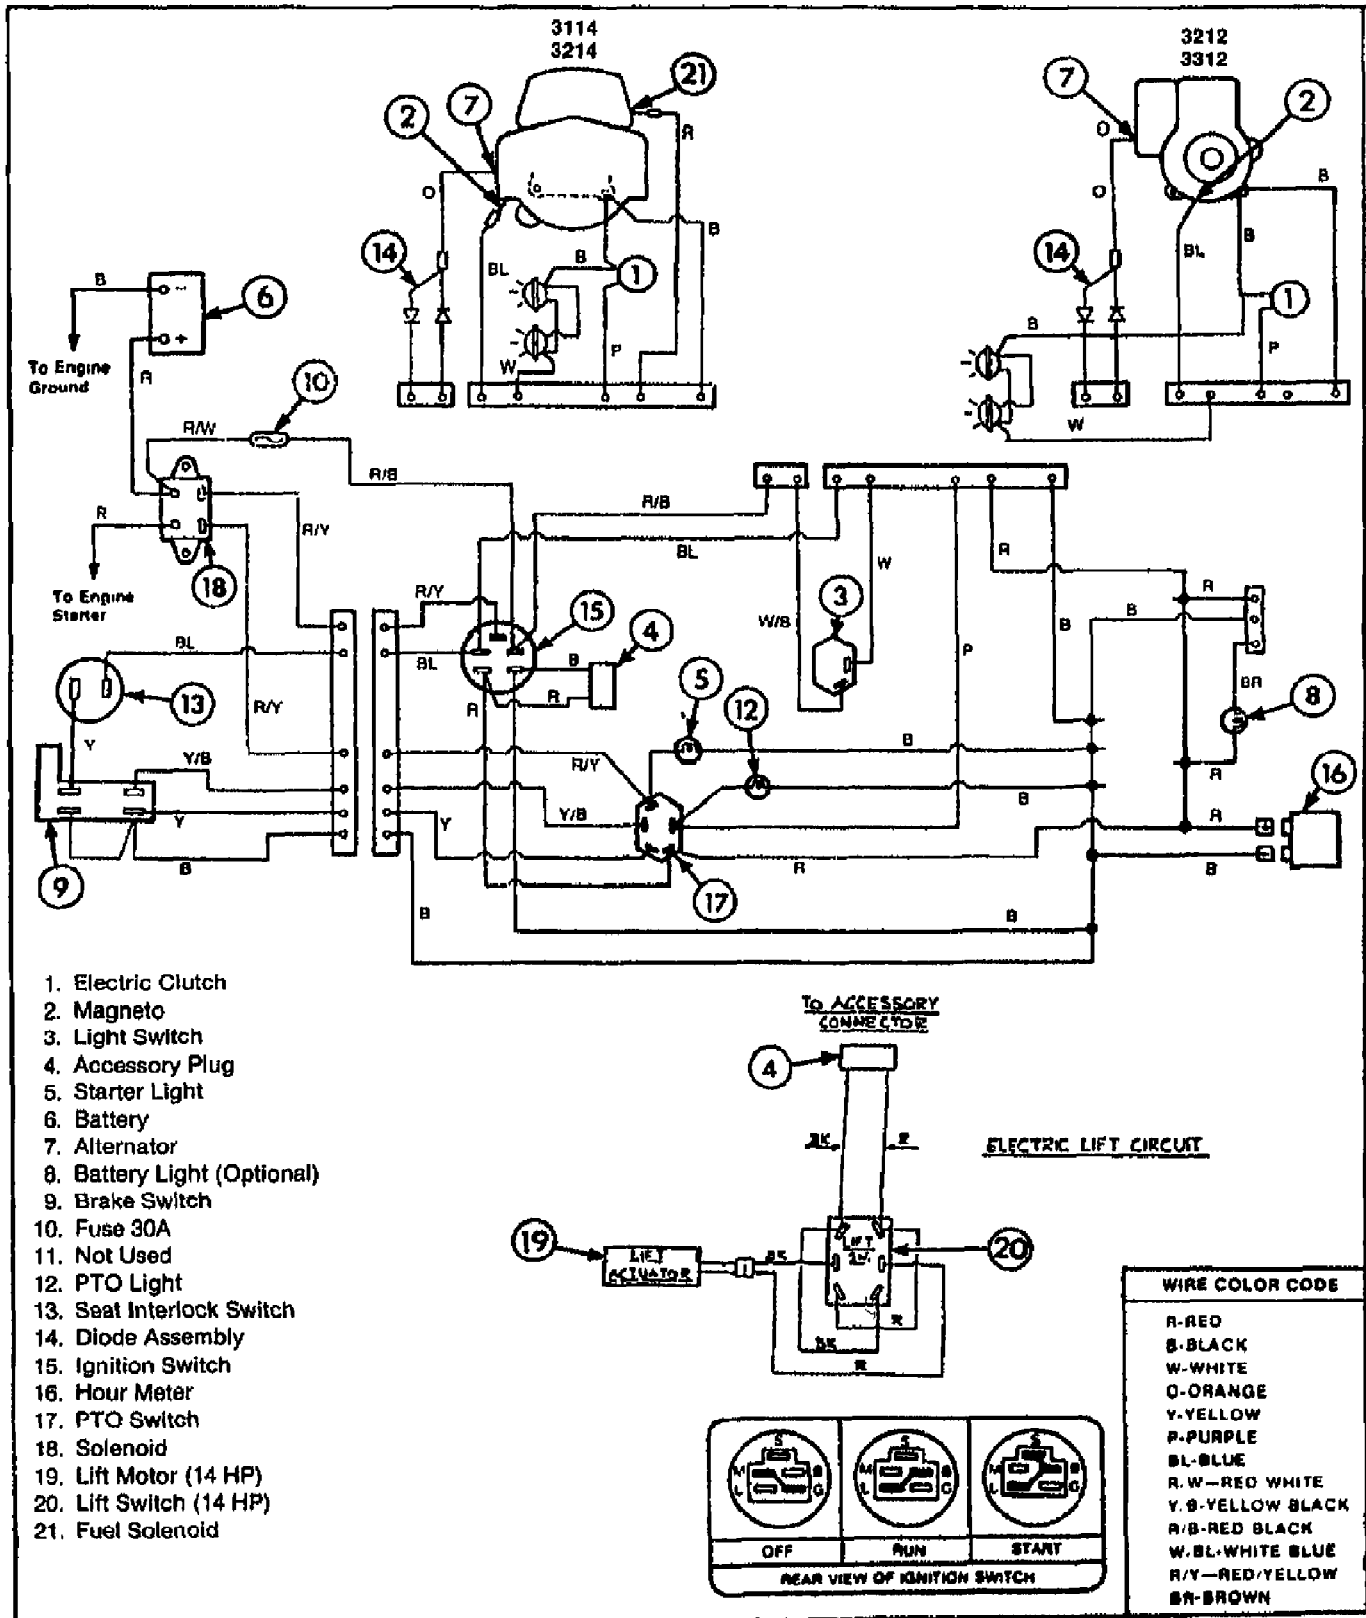

3312GR ST 120 (S/N B010100101-B010299999)
PEERLESS TRANSAXLE ASSEMBLY

Page 18 of 20

Ref #	Part Number	Qty	S/P/F	Description
55	778126A	0		SPUR GEAR
56	778127A	0		SPUR GEAR
57	778128A	0		SPUR GEAR
58	778163	0		SPUR GEAR
59	786072	0		SPACER
60	786062A	0		ROLLER CHAIN
61	786061	0		SPROCKET
62	786124	0		SPROCKET
63	786071	0		SPACER
64	792074	0		PLUG
65	780109	0		WASHER
68	786086	0		BRACKET
69	780051	0		WASHER
70	786118	0		SPACER
71	788069	0		SEAL
75	786116	0		DISK