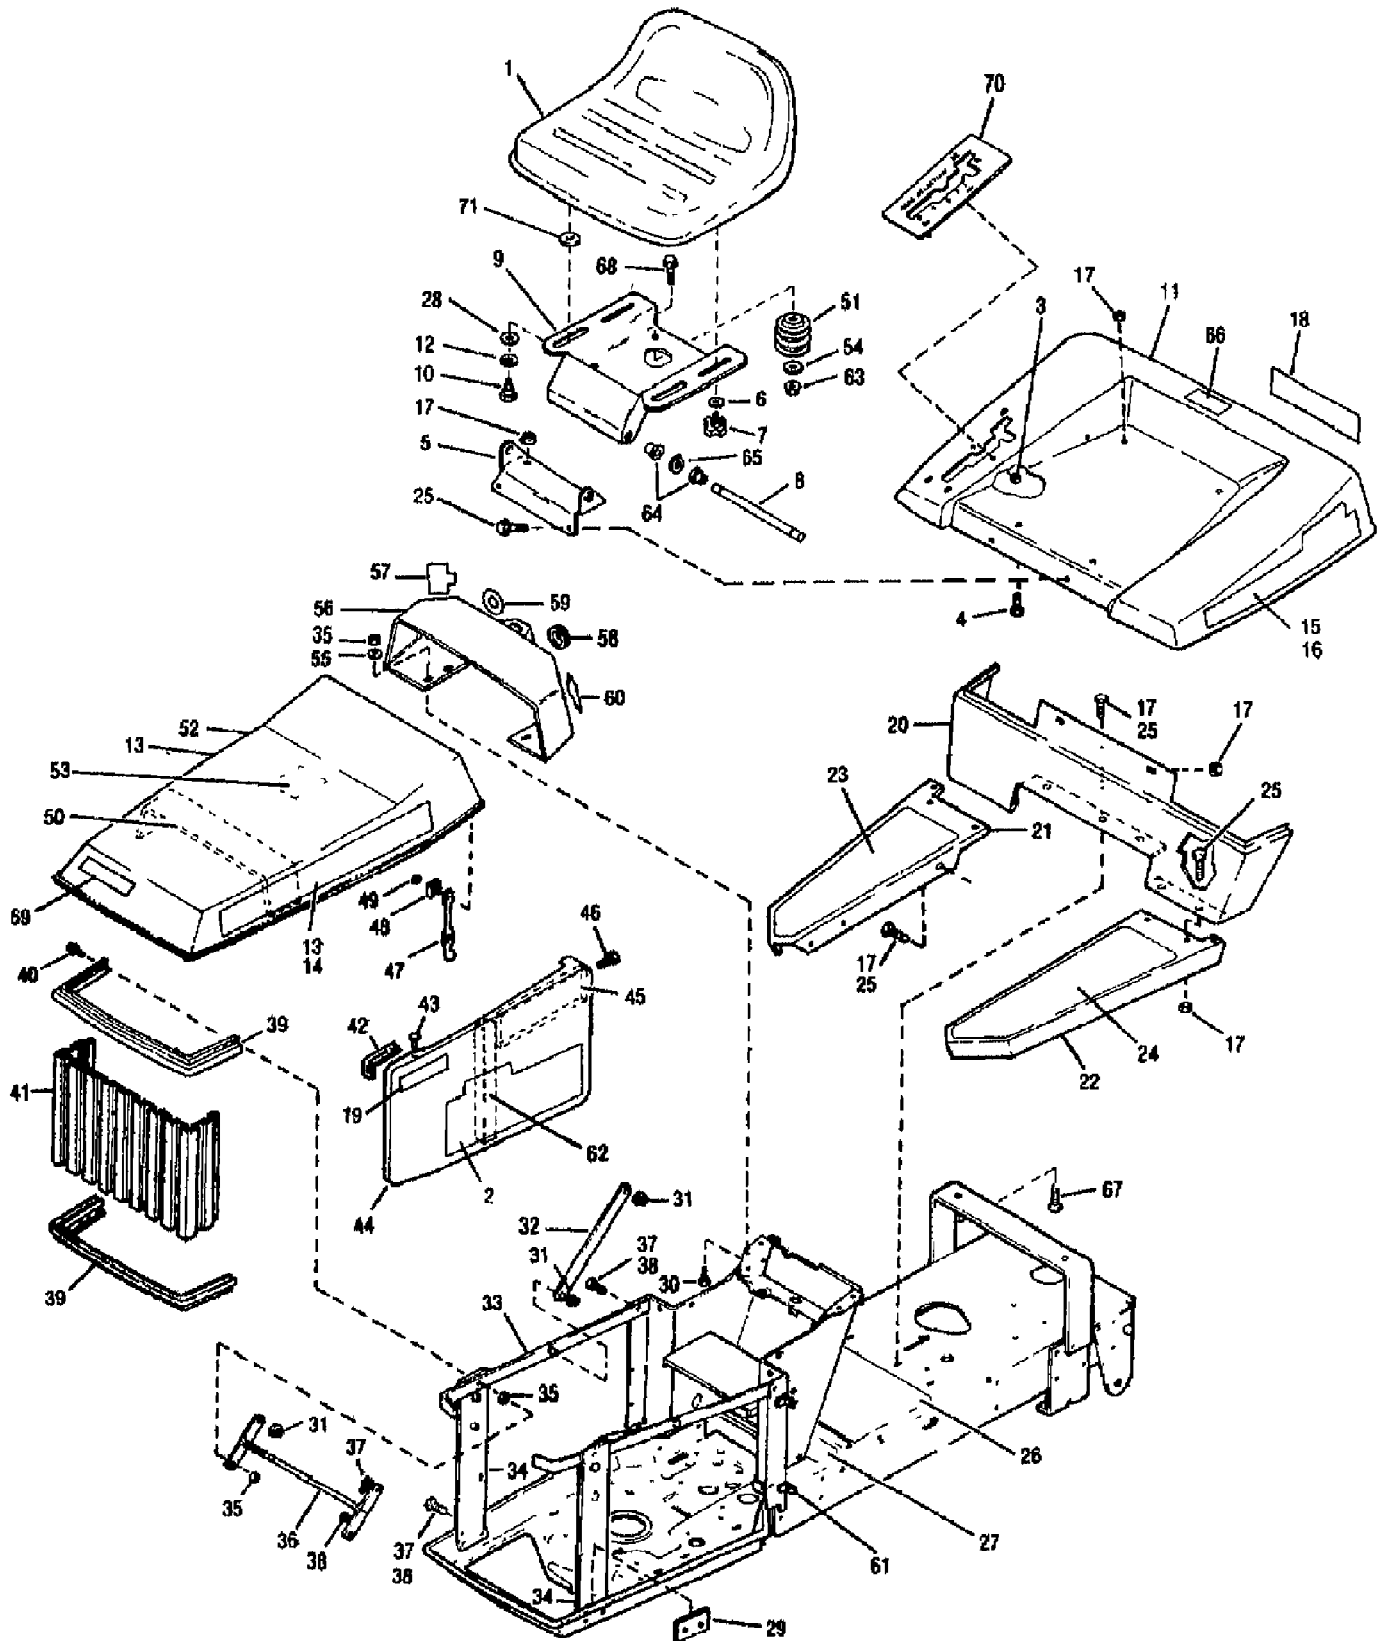

3312GR ST 120 (S/N B010100101-B010299999)  
BODYWORK & TRIM ASSEMBLY

3312GR ST 120 (S/N B010100101-B010299999)  
BODYWORK & TRIM ASSEMBLY

Page 2 of 20

Ref #	Part Number	Qty	S/P/F	Description
1	1756861	0		SEAT {3114GR,3214GR}
1	1759105	0		SEAT {3312GR,3312GRS}
2	1757281	0		DECAL-SIDE COVER LH {3212GR,3114GR}
2	1757282	0		DECAL-SIDE COVER RH {3212GR,3114GR}
2	1757941	0		DECAL-SIDECVR LH RED {3312GR,3214GR}
2	1757940	0		DECAL-SIDECVR RH RED {3312GR,3214GR}
3	1750532	0	S	NUT-SELF THREADING
4	1736098	0	S	BOLT-CARR 5/16-18X.63 ZP
5	1756466STB	0		BRACKET-PIVOT
6	0	0	F	N/A
7	1734269	0		KNOB
8	1755622	0		ROD
9	1755620STB	0		ASSM-SEAT SUPPORT
10	1754125	0	/P	SCR-SHLDR 3/8-16X.25 G5ZP
11	1756154GAR	0		FENDER-REAR
12	1705793	0		WASHER-1.06X.51X.09 NYLON
13	1757280	0		DECAL-HOOD RH {3212GR,3114GR}
13	1757937	0		DECAL-LOGO {3312GR,3214GR}
13	1759100	0		DECAL-LOGO {3312GR,3312GRS}
14	1757279	0		DECAL-HOOD LH {3212GR,3114GR}
14	1757937	0		DECAL-LOGO {3312GR,3214GR}
15	1757286	0		DECAL-FENDER RH {3212GR}
15	1757284	0		DECAL-FENDER RH {3114GR}
15	1757942	0		DECAL-FENDER RH RED {3312GR,3312GRS}
15	1757944	0		DECAL-FENDER RH RED {3214GR}
16	1757285	0		DECAL-FENDER LH {3212GR}
16	1757283	0		DECAL-FENDER LH {3114GR}
16	1757943	0		DECAL-FENDER LH RED {3312GR,3312GRS}
16	1757945	0		DECAL-FENDER LH RED {3214GR}
17	1186391	0	S	NUT-HFLK 5/16-18 ZP
18	1757254	0		DECAL-LOGO {3212GR,3114GR}
18	1757936	0		DECAL-LOGO FENDER {3312GR,3214GR}
18	1759102	0		DECAL-LOGO FENDER {3312GR,3312GRS}
19	1757278	0		DECAL-SIDE COVER {3212GR,3114GR}
20	1743987GAR	0		SUPT-RUNNING BOARD
21	1751805GAR	0		BOARD-RUNNING RH
22	1751803GAR	0		BOARD-RUNNING LH
23	1756888	0		PAD-FOOT RH {3212GR,3312GR,3312GRS}
23	1757915	0		PAD-FOOT RH {3114GR,3214GR}
24	1756890	0		PAD-FOOT LH
25	1186330	0	S	SCR-LOCK
26	1756889	0		PAD-FOOT
27	1755946	0		DECAL-INSTRUCTION
28	1706782	0	/P	WASHER-BOW .74X.52X.01
29	1754415	0		SPACER-PLATE
30	0	0	F	N/A
31	1747836	0	S	RETAINER-PUSH ON .24X.73 ZP