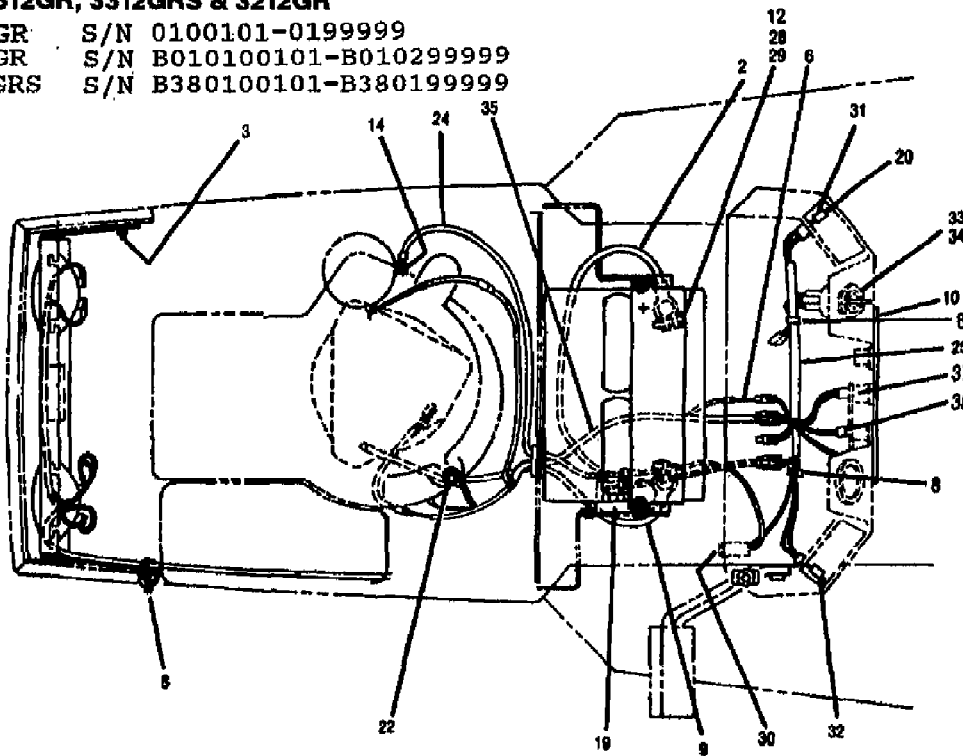

3312GR ST 120 (S/N B010100101-B010299999)  
ELECTRICAL ASSEMBLY

Page 9 of 20

Ref #	Part Number	Qty	S/P/F	Description
1	1751088	0		HARNESS-ACTUATOR {3114GR,3214GR,3214GR}
2	1756074	0	/P	CABLE-BATTERY (+)
3	1186389	0	/P	NUT-HF/LK 1/4-20 ZP
4	1744021STB	0		SUPPORT-LIGHT
5	1726435	0		HEADLAMP
6	1755616	0		ASSM-DIODE
7	1753874	0	S	SWITCH-ELEC LIFT {3114GR,3214GR,3214GR}
8	1735531	0	S	TIE-CABLE NYLON BLACK
9	1756075	0		CABLE-BATTERY (-) {3114GR,3312GR,3312GRS, 3214GR,321
9	1754220	0	/P	CABLE (-) {3214GR}
10	1756872	0		LENSE
11	1754550	0		METER-HOUR (TRACTOR)
12	0	0	F	N/A
13	0	0	F	N/A
14	1734398	0	S	NUT-HT LK 1/4-20
15	1752586	0		BOLT-HOOK
16	0	0	F	N/A
17	1185985	0	S	NUT W/LKWASHER 10-24 ZP
18	1752840	0		BATTERY
19	1752137	0	S	SOLENOID
20	1750963	0		SCR-FHP #6-32X.50 ZP
21	1744022	0		RETAINER
22	0	0	F	N/A
23	1748014	0		GROMMET-SPLIT
24	1722081	0		CABLE-STARTER {3114GR,3214GR}
24	1741506	0		CABLE-STARTER {3312GR,3312GRS,3212GR}
24	1752841	0		CABLE-BATTERY (+) {3214GR}
25	1752134	0		HARNESS-CONSOLE WIRING
26	1747738	0	/P	CLIP-J
27	1756630	0		PAD-RUBBER
28	0	0	F	N/A
29	0	0	F	N/A
30	1756076	0		HARNESS-INTERLOCK
31	1754608	0	/P	SWITCH-PTO
32	1754856	0		SWITCH-LIGHT
33	1754250	0	S	SWITCH-IGNITION
34	1753986	0	/P	KEY-IGNITION
35	1752136	0		HARNESS-ENGINE {3114GR,3214GR}
35	1752908	0		HARNESS-WIRE ENGINE {3312GR,3312GRS,3212GR}
35	1758466	0		HARNESS-ENGINE {3214GR}
36	1755802	0	/P	BATTERY-HOLDDOWN
37	1751572	0	S	BULB (MFG NO. GE 73)
38	1186020	0		SCR-PHP M6-32X.38 ZP
39	1743516	0	S	FUSE-30 AMP
40	1752809	0		GROMMET
41	1751328	0	S	SWITCH