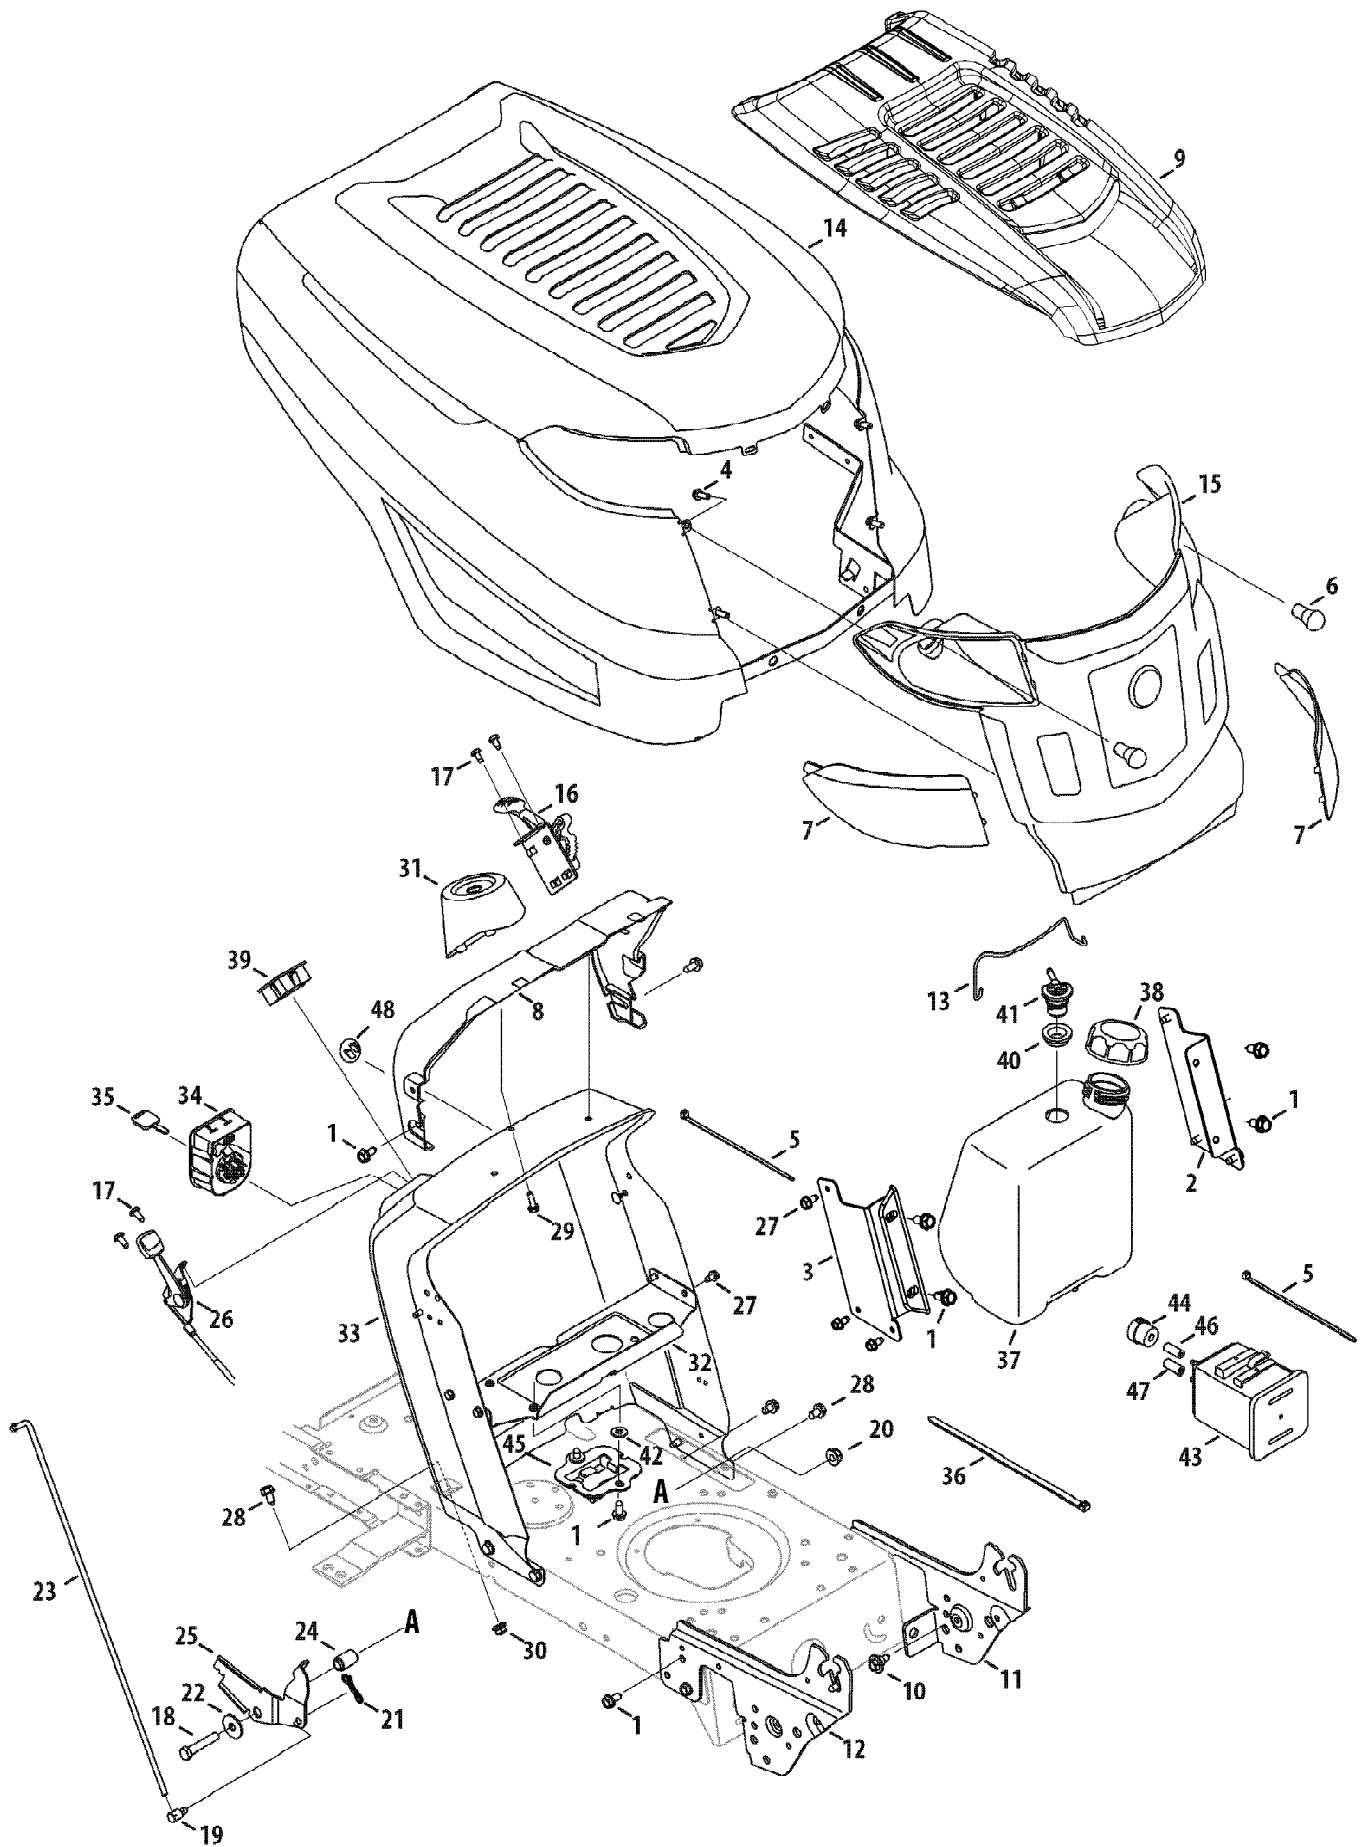

13WX79KT066 Horse (2010)
Hood & Grille Assembly

13WX79KT066 Horse (2010)
Hood & Grille Assembly

Page 6 of 21

Ref #	Part Number	Qty	S/P/F	Description
1	710-04484	1		Screw 5/16-18 x .750
2	783-06605-0637	1	/P	Fuel Tank Mnt. Bracket - LH If Equipped
3	783-06603-0637	1	/P	Fuel Tank Mnt. Bracket - RH If Equipped
4	710-05108	1		Screw, 1/4 x .750
5	725-0157	1	/P	Cable Tie
6	925-0963	1	/P	Miniature lamp 12V socket
7	731-06095	1		Grill Lens - LH
7	731-06096	1		Grill Lens - RH
8	731-05078C	1	/P	Dash Collar Assembly
9	731-06194A	1	/P	Hood Scoop
10	738-04091A	1	/P	Shoulder Screw .43 x .29
11	783-05327B-0637	1	/P	Support Bracket LH
12	783-05328A-0637	1	/P	Support Bracket RH
13	683-04448-0637	1	/P	Battery Rod
14	683-04441-0638	1		Hood
15	631-04272	1	/P	Grill
16	983-04226	1	/P	Hydro Control Assembly
17	710-04483	1		Screw 1/4-20 x .500
18	710-3144	1	/P	Hex Screw 3/8-16 x 2.00
19	711-0736	1	/P	Ferrule Adjust
20	712-04065	1	/P	Flange Lock Nut 3/8-16
21	714-04040	1		Cotter Pin, Bow Tie
22	936-0133	1	/P	Flat Washer .411 x 1.25 x .100
23	747-04430	1		Control Rod, Speed Selector
23	747-05276	1		Control Rod, Speed California Models (211)
24	750-04465	1		Flang Spacer .390 x .671 x 1.095
25	783-04862	1	/P	Transmission Speed Latch
26	746-04364	1		Throttle/Choke Control Cable
27	710-0599†	1		Hex Screw Washer 1/4-20 x .500 If Equipped
28	710-0604A	1	/P	Screw 5/16-18 x .625
29	710-0895	1		Hex Screw 1/4-15 x .750
30	712-04063	1	/P	Flange lock Nut 5/16-18
31	731-04945	1		Support Shaft
32	783-04584A-0637	1	/P	Gas Tank Support Bracket If Equipped
33	783-04889B-0637	1	S	Dash, RMC/Amp Meter/Choke
34	925-04227B	1	/P	Key Switch Module
35	925-1745A	1	/P	Key
36	726-0230	1	/P	Cable Tie
37	751-0659D	1	/P	Fuel Tank, 2 Gallons
37	751-10782	1	S	Fuel Tank, 1.36 Gallon, CARB
38	751-0603A	1	/P	Fuel Cap
38	951-10947	1	/P	Fuel Cap, CARB
39	925-04156	1	/P	Ammeter Monitor Indicator
40	735-04081	1		Rubber Grommet California Models (211)
41	751-10441	1		Rollover Valve California Models (211)
42	936-3008	1	/P	Washer, Flat, .344 x .750 x .120 California Models (211)
43	951-10589	1	/P	Canister, Carbon, 5 Gallon California Models (211)
44	951-10590	1	/P	Filter, Vent, Canister California Models (211)
45	951-10610	1	/P	Bracket., Adapter, Canister California Models (211)