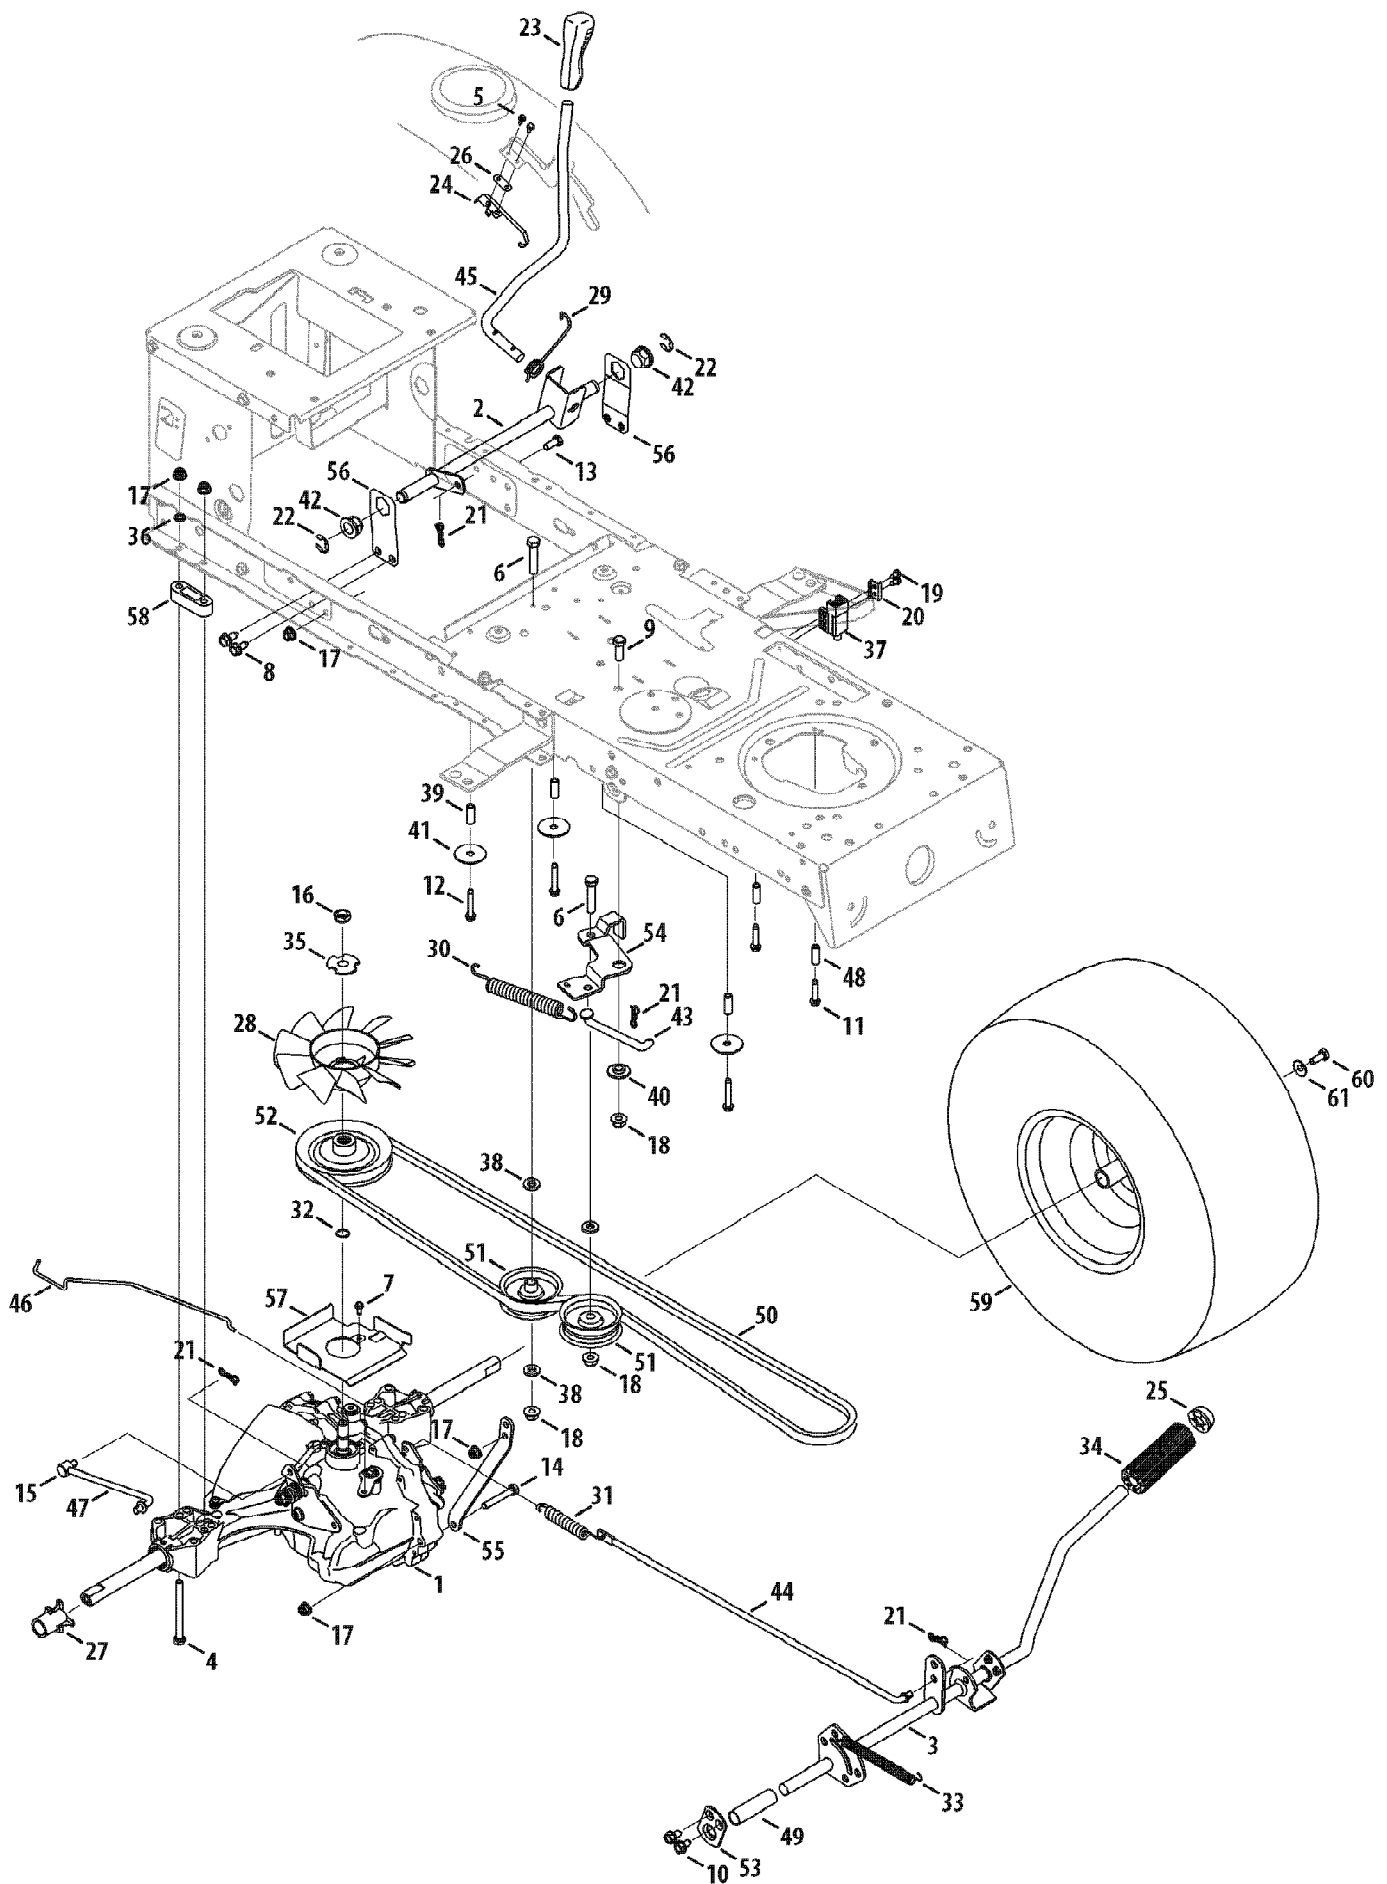

13WX79KT066 Horse (2010)  
Steering

Page 17 of 21

13WX79KT066 Horse (2010)  
Steering

Page 18 of 21

Ref #	Part Number	Qty	S/P/F	Description
1	617-04024	1	S	Gear Assembly, Steering
2	710-0376	1	/P	Screw, 5/16-18, 1.00, Gr5
3	710-0643	1	/P	Screw, 5/16-18, 1.00, Gr5, Lock
4	710-1309	1	/P	Screw, Mach, 5/16-18, 0.750
5	710-3180	1	/P	Screw, 5/16-18, 1.75, Gr5
6	912-0240	1	/P	Nut, Jam, 7/16-20, Gr2
7	912-0214	1	/P	Nut, Hex Lock, 3/8-24
8	712-04063	1	/P	Nut, Flange Lock, 5/16-18, Grf
9	931-0484A	1	/P	Hub Cap
10	923-0448A	1	/P	Ball Joint, 7/16-20, Lock
11	736-0242	1	/P	Washer, Bell, .340 x .872 x .060
12	936-0316	1	/P	Washer, Flat, .78 x 1.59 x .60
13	738-04141	1		Shoulder Screw, .435 x .3485, 5/16-18
14	738-0919A	1	/P	Steering Shaft, 5/8 Spline x 21.86
15	941-04124	1	/P	Bearing, Flange, Hex 5/8
16	941-04454	1	/P	Flange Bearing .375 ID x .5 OD
17	747-04298	1		Drag Link, Steering
18	948-0389	1	/P	Cap, 1.25 x .16
19	748-04065-0637	1	/P	Steering, Block
20	748-04068	1		Spacer, .710 ID x .125 OD x .56
21	750-04418	1		Spacer, .322 ID x .625 OD x .21
22	783-04644	1	S	Stabilizer Plate, Gear Segment
23	938-04014A-0637	1	/P	Axle Assembly, LH (46" Deck)
24	938-04013	1	/P	Axle Assembly, RH (46" Deck)
25	719-04177A	1		Pivot Bar, Cast
26	710-04484	1		Screw, 5/16-18, 0.750
27	712-04065	1	/P	Nut, Flange Lock, 3/8-16, GrF
28	714-04039	1		Pin, Cotter, 5/32, 1.25
29	914-0474	1	/P	Pin, Cotter, 1/8 x 0.75
30	726-04035	1		Push Nut 3/4 Dia.
31	783-05326B-0637	1	/P	Pivot Bar Bracket
32	736-04228A	1		Washer, Flat, .781 x 1.59
33	738-04128	1		Scr., Shlder, .500 x 2.380, 3/8-16
34	634-04639	1		Wheel Ass'y, Sq. Shldr., 15 x 6 x 6.5
34	734-1731	1		Tire Only 15 x 6 x 6 Not shown
34	741-0516B	1	/P	Flange Bearing Not shown
34	741-0990B	1	/P	Flange Bearing, .76 ID w/Lube Ftg Not shown
35	747-04299A	1	/P	Tie Rod
36	731-04693	1		Push Cap, Cast
37	731-04681	1		Cap, Steering Wheel (Troy-Bilt)
38	631-04028	1		Steering Wheel, Standard Grip
39	731-04057A	1		Std. Axle Cap
40	741-0660A	1	/P	Bearingg., Flg.