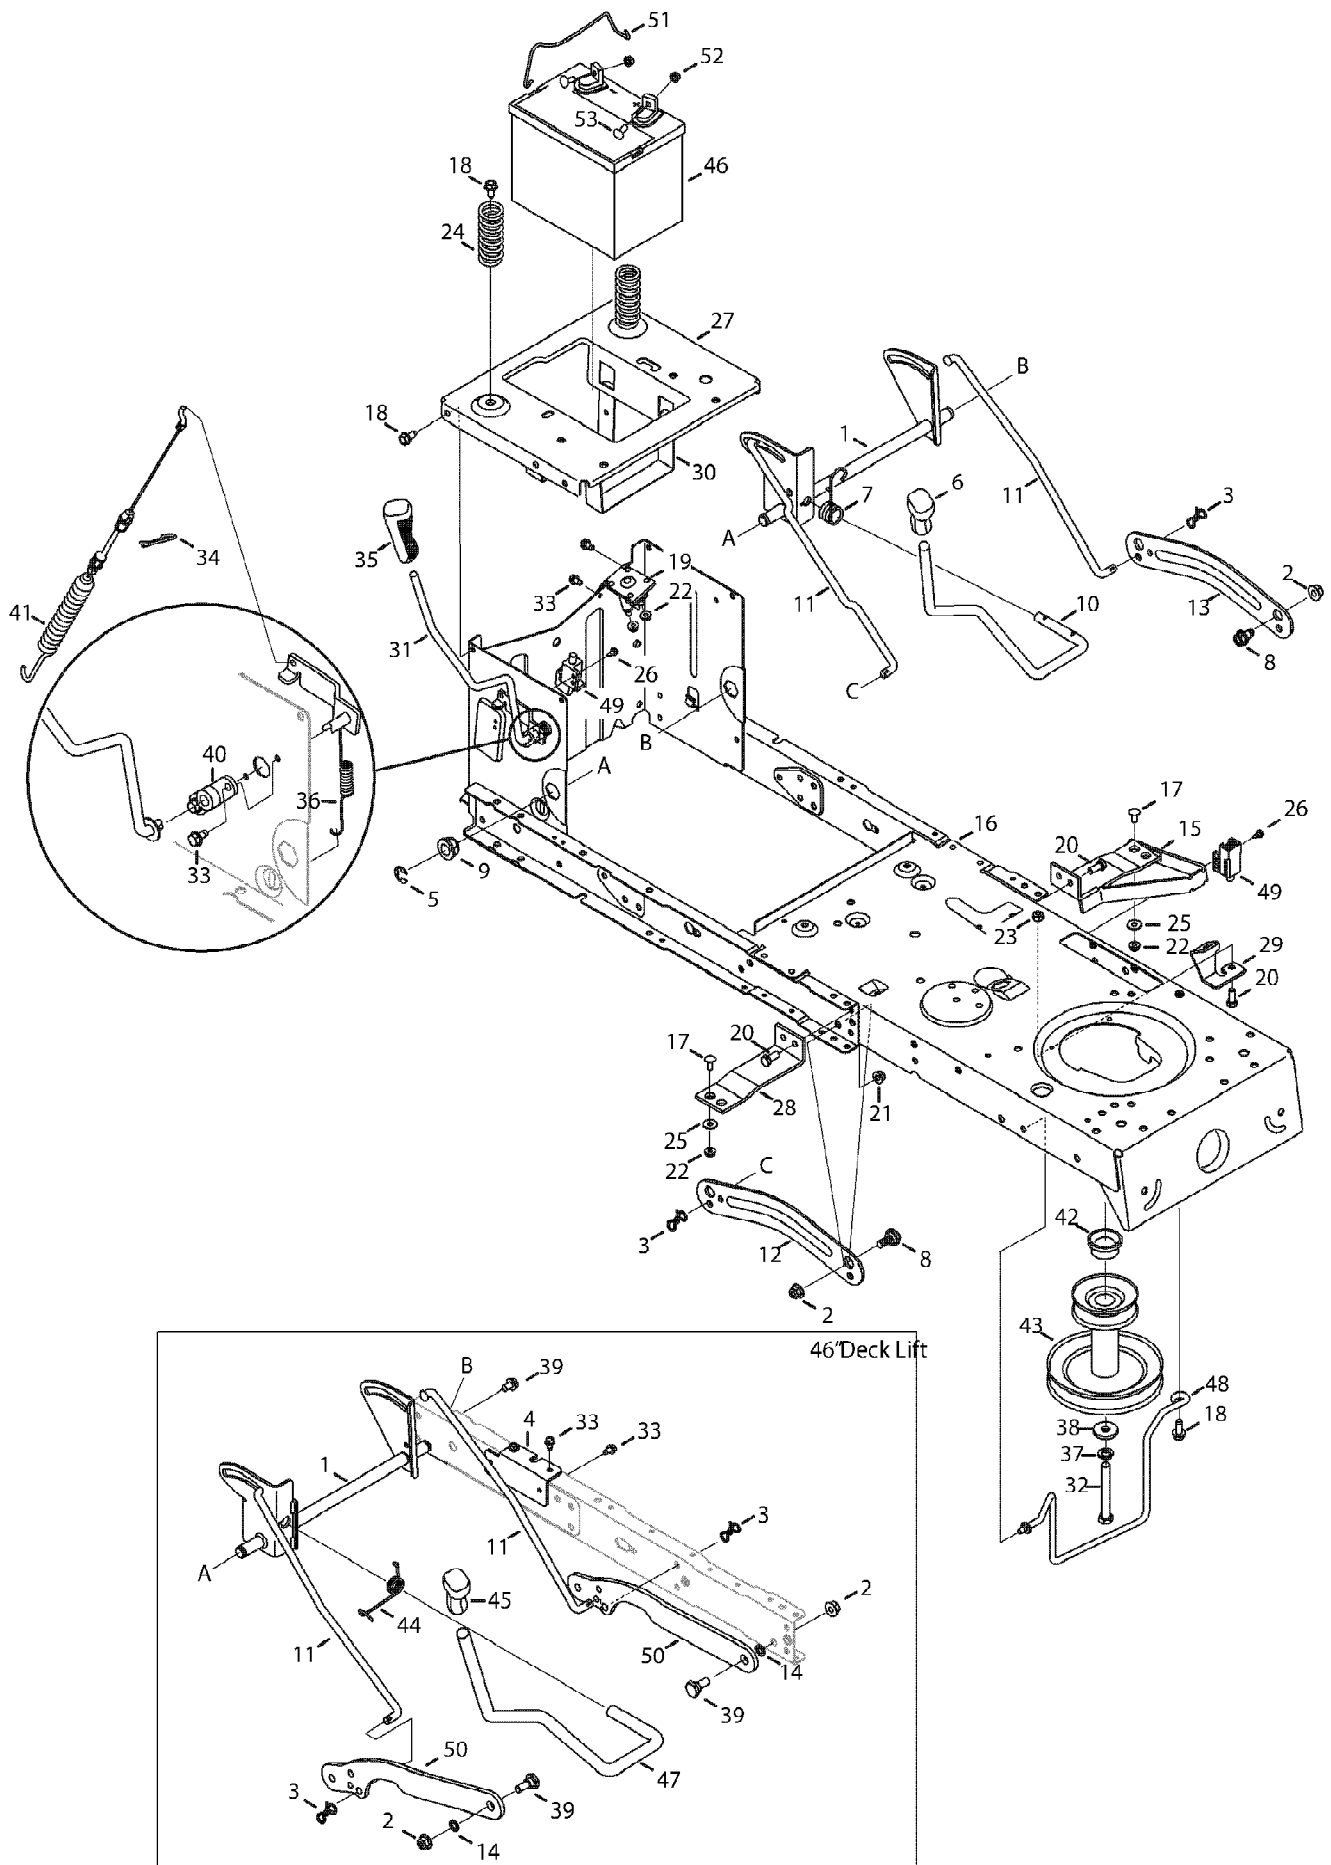

13WX79KT066 Horse (2010)  
Frame & PTO Lift

13WX79KT066 Horse (2010)  
Frame & PTO Lift

Page 4 of 21

Ref #	Part Number	Qty	S/P/F	Description
1	683-04334-0637	1	/P	Deck Shaft Assembly Lift 46" Deck
2	712-04065	1	/P	Nut, Flange Lock, 3/8-16, GrF
3	714-04040	1		Pin, Cotter, Bow Tie
4	738-05389A-0637	1		Frame Brace Bracket
5	716-0106A	1		Ring, E-Type, .625 Dia.
6	720-0311	1		Grip, Handle, 1/2
7	732-04225	1		Spring, Torsion 42" Deck
8	738-04130	1		Screw, Shoulder, .625 x .175, 3/8-16
9	941-0225	1	/P	Bearing, Hex Flange
10	747-05296	1		Deck Handle, Lift, 42" Deck
11	747-04393	1		Rod, Lift
12	783-04494C-0637	1	/P	Lift Arm, Deck - RH
13	783-04711C-0637	1	/P	Lift Arm, Deck - LH
14	936-0140	1	/P	Washer, Flat, .385 x .62 x .063
15	683-04195-0637	1		Support Bracket Assembly
16	683-04601-0638	1		Frame Assembly - Red
17	710-0134	1	/P	Carriage Screw, 1/4-20 x .62
18	710-04484	1		Screw, 5/16-18, .750
19	725-04439	1		Solenoid
20	710-3008	1	/P	Hex Screw, 5/16-18 x .75
21	712-04063	1	/P	Flange Lock Nut, 5/16-18
22	712-04064	1	/P	Nut, Flange Lock, 1/4-20, GrF
23	912-0429	1	/P	Hex Lock Nut, 5/16-18
24	732-04035	1		Spring, Compr. , 1.28 OD x 3.125
25	736-0173	1	/P	Flat Washer, .28 x .74 x .063
26	738-04237A	1		Shoulder Screw, #10-32 x .500
27	783-04548C-0637	1	/P	Seat Bracket, Frame
28	783-04637-0637	1	/P	Bracket, Runing Board
29	783-04753-0637	1		Frame Support Bracket
30	783-04869A-0637	1	/P	Bracket, Battery
31	647-04096-0637	1	/P	Handle Assembly, PTO
32	710-04608	1		Screw, 7/16-20, 3.25 42" Deck
33	710-0599	1	/P	Screw, 1/4-20, 0.500
34	914-0145	1	/P	Pin, Click, .092 x 1.64
35	720-04049A	1	/P	Grip, Handle, 3/8
36	732-04276A	1	/P	Spring, Extension
37	936-0171	1	/P	Washer, Lock, 7/16
38	736-0322	1	/P	Washer, Flat, .450 x 1.250 x .164
39	938-0380	1	/P	Bolt, Shldr. .500 x .270 3/8-16
40	741-04119	1	S	Bearing, PTO
41	946-04173B	1	S	Cable, Deck Engagement
42	750-0956	1		Spacer, 1.010 x 1.400 x .825, 42" Deck
43	956-04067A	1	/P	Engine Pulley
44	732-04438	1		Spring, Torsion 46" Deck
45	720-0298	1		Grip, Handle, 5/8
46	925-1707D	1	/P	Battery, 155 CCA
47	747-04653	1		Deck Handle, Lift, 46" Deck
48	683-04414-0637	1	/P	Rod, Belt Keeper (46" Deck)
49	725-04363	1		Switch, Interlock
50	783-0678C-0637	1	/P	Deck Lift Link
51	683-04448-0637	1	/P	Battery Hold Down Rod
52	712-0271	1	/P	Nut, Sems, 1/4-20
53	710-04666	1		Screw, Carriage, 1/4-20, .75, Gr5