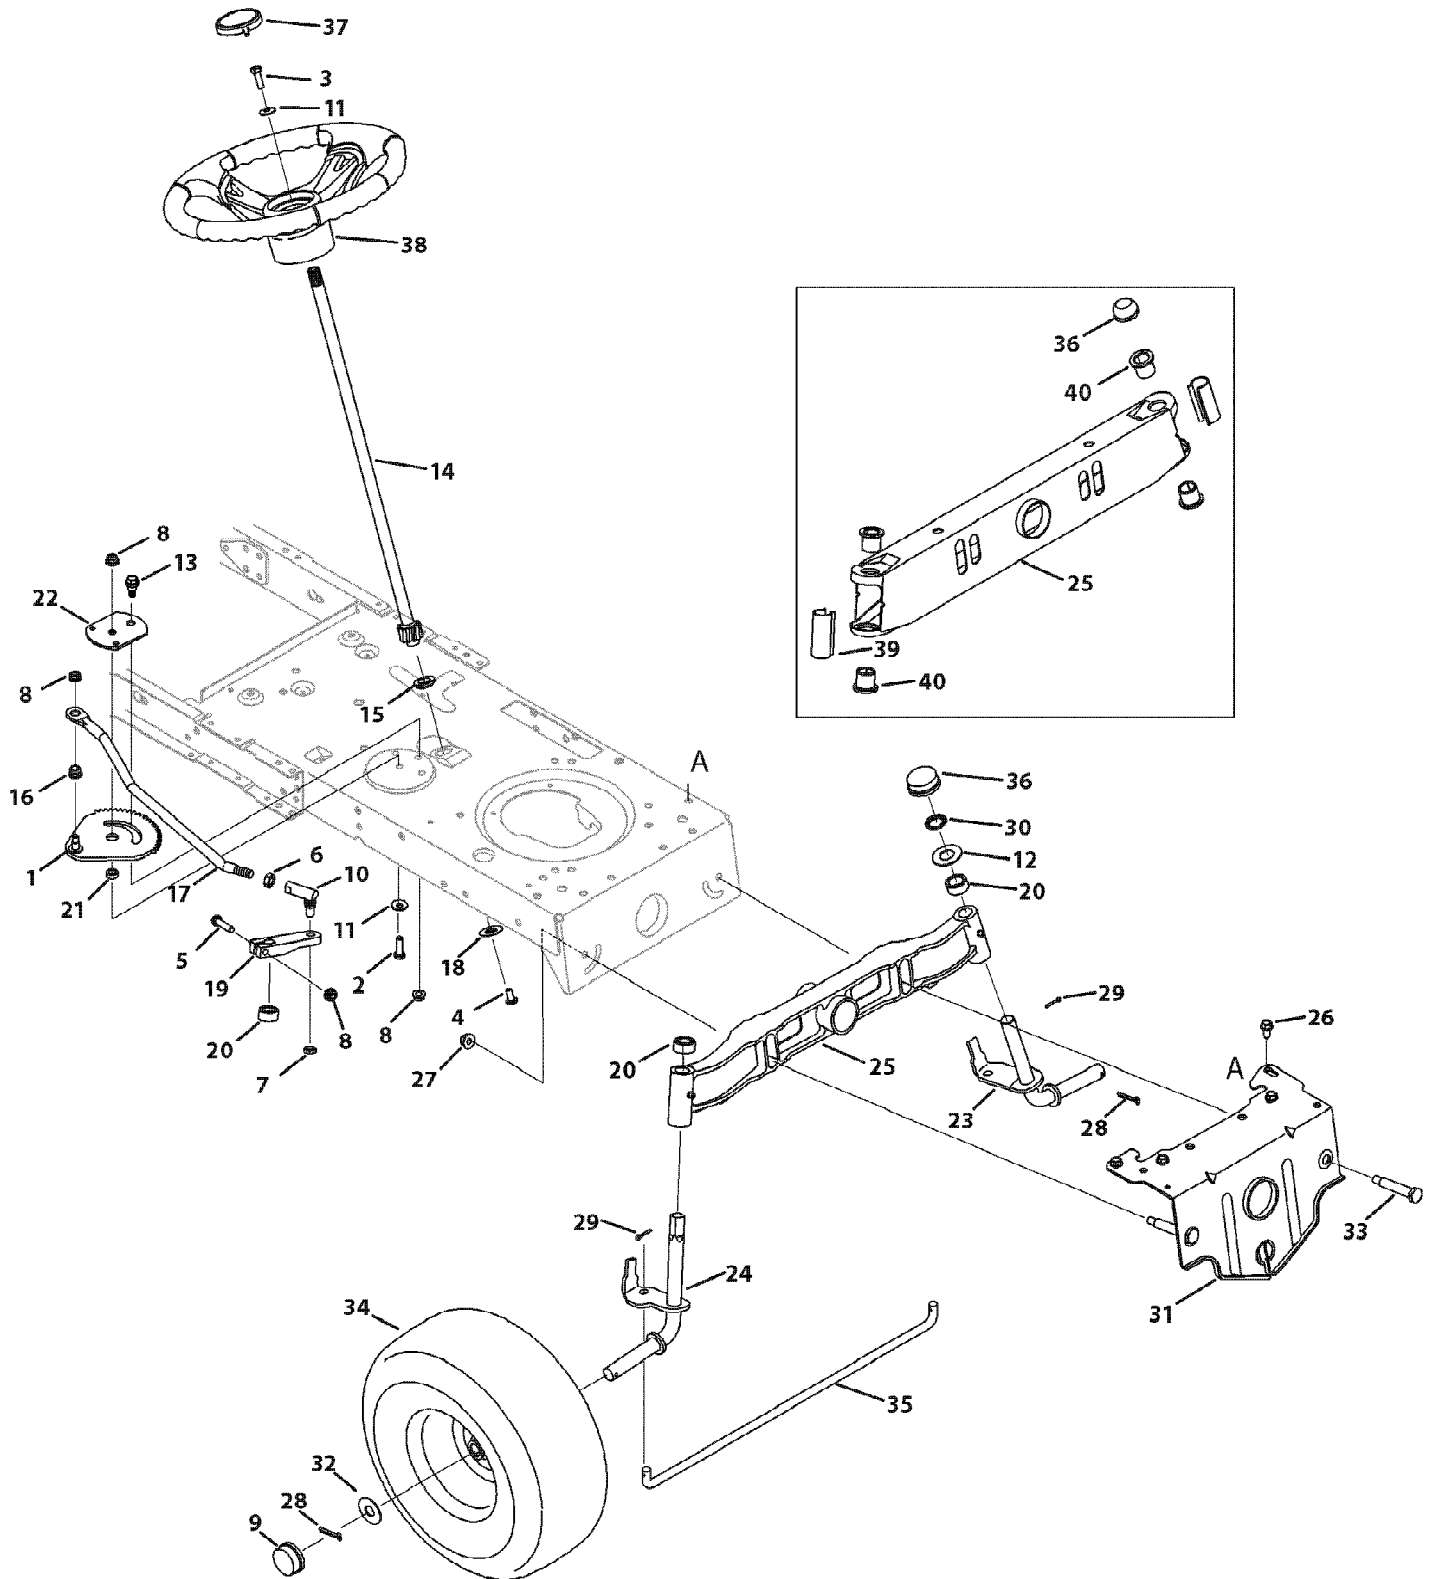

13WX79KT066 Horse (2010)  
Steering

Page 17 of 21

13WX79KT066 Horse (2010)  
Steering

Page 18 of 21

Ref #	Part Number	Qty	S/P/F	Description
1	617-04024	1	S	Gear Assembly, Steering
2	710-0376	1	/P	Screw, 5/16-18, 1.00, Gr5
3	710-0643	1	/P	Screw, 5/16-18, 1.00, Gr5, Lock
4	710-1309	1	/P	Screw, Mach, 5/16-18, 0.750
5	710-3180	1	/P	Screw, 5/16-18, 1.75, Gr5
6	912-0240	1	/P	Nut, Jam, 7/16-20, Gr2
7	912-0214	1	/P	Nut, Hex Lock, 3/8-24
8	712-04063	1	/P	Nut, Flange Lock, 5/16-18, Grf
9	931-0484A	1	/P	Hub Cap
10	923-0448A	1	/P	Ball Joint, 7/16-20, Lock
11	736-0242	1	/P	Washer, Bell, .340 x .872 x .060
12	936-0316	1	/P	Washer, Flat, .78 x 1.59 x .60
13	738-04141	1		Shoulder Screw, .435 x .3485, 5/16-18
14	738-0919A	1	/P	Steering Shaft, 5/8 Spline x 21.86
15	941-04124	1	/P	Bearing, Flange, Hex 5/8
16	941-04454	1	/P	Flange Bearing .375 ID x .5 OD
17	747-04298	1		Drag Link, Steering
18	948-0389	1	/P	Cap, 1.25 x .16
19	748-04065-0637	1	/P	Steering, Block
20	748-04068	1		Spacer, .710 ID x .125 OD x .56
21	750-04418	1		Spacer, .322 ID x .625 OD x .21
22	783-04644	1	S	Stabilizer Plate, Gear Segment
23	938-04014A-0637	1	/P	Axle Assembly, LH (46" Deck)
24	938-04013	1	/P	Axle Assembly, RH (46" Deck)
25	719-04177A	1		Pivot Bar, Cast
26	710-04484	1		Screw, 5/16-18, 0.750
27	712-04065	1	/P	Nut, Flange Lock, 3/8-16, GrF
28	714-04039	1		Pin, Cotter, 5/32, 1.25
29	914-0474	1	/P	Pin, Cotter, 1/8 x 0.75
30	726-04035	1		Push Nut 3/4 Dia.
31	783-05326B-0637	1	/P	Pivot Bar Bracket
32	736-04228A	1		Washer, Flat, .781 x 1.59
33	738-04128	1		Scr., Shlder, .500 x 2.380, 3/8-16
34	634-04639	1		Wheel Ass'y, Sq. Shldr., 15 x 6 x 6.5
34	734-1731	1		Tire Only 15 x 6 x 6 Not shown
34	741-0516B	1	/P	Flange Bearing Not shown
34	741-0990B	1	/P	Flange Bearing, .76 ID w/Lube Ftg Not shown
35	747-04299A	1	/P	Tie Rod
36	731-04693	1		Push Cap, Cast
37	731-04681	1		Cap, Steering Wheel (Troy-Bilt)
38	631-04028	1		Steering Wheel, Standard Grip
39	731-04057A	1		Std. Axle Cap
40	741-0660A	1	/P	Bearingg., Flg.