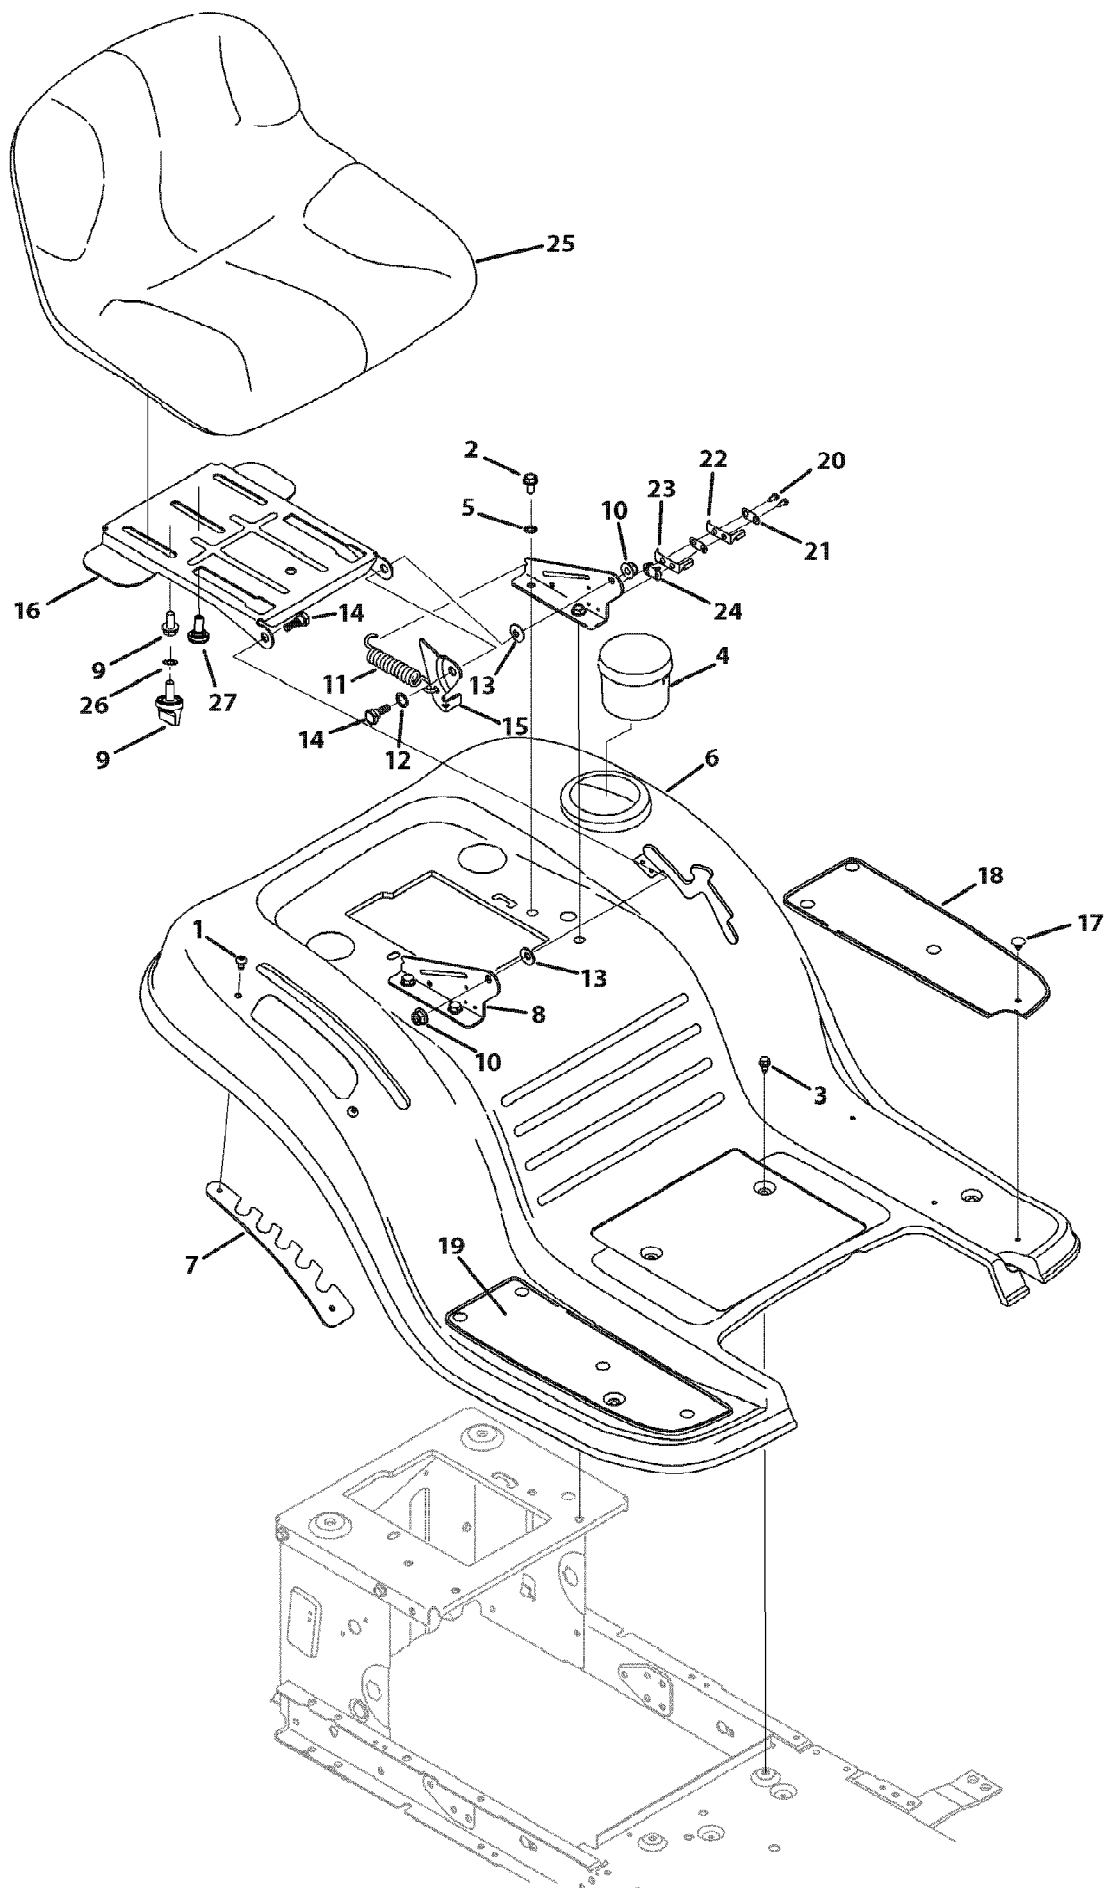

13WX79KT066 Horse (2010)
Seat & Fender

Page 16 of 21

Ref #	Part Number	Qty	S/P/F	Description
1	710-04483	1		Screw, 1/4-20 x .500
2	710-04484	1		Screw, 5/16-18 x .750
3	710-0599	1	/P	Screw Pan Torx Head, 1/4-20 x .500
4	731-04591A	1	/P	Cup Holder
5	736-0607	1	/P	Lock Washer, 5/16
6	783-04593D-0638	1		Fender - Red
7	783-04843-0637	1		Lift Adjuster Bracket
8	783-1489C-0637	1	/P	Seat Mount Bracket
9	710-04482	1		Hex Flange, 3/8-16 x .875
9	720-04061	1		Knob If Equipped
10	712-04063	1	/P	Flangelock Nut, 5/16-18
11	732-1184	1	/P	Extension Spring
12	936-0108	1	/P	Flat Washer, .510x .750 x .033
13	736-0242	1	/P	Bell Washer, .340 x .872 x .060
14	938-0296	1	/P	Shoulder Screw, 5/16-18 x .437 x .268
15	783-0209D	1	/P	Lift Seat Bracket
16	783-04081C-0637	1	/P	Pivot Seat Manual Adjust Bracket
17	726-04072A	1	/P	Ratchet Clip, .250 x .500
18	735-04047	1		Foot Pad, LH
19	735-04048	1		Foot Pad, RH
20	710-0227	1	/P	Screw, 8-18 x .500
21	726-0279	1		Insulator Plate
22	925-1303	1	/P	Outer Seat Spring
23	725-1439	1		Inner Seat Spring
24	726-0278	1		Insulator Boss Plate
25	757-04088	1		High Back Seat
26	736-0148	1		Lock Washer If Equipped
27	738-04012A	1	/P	Screw., Shldr., .625 x .145 x 3/8-16 If Equipped