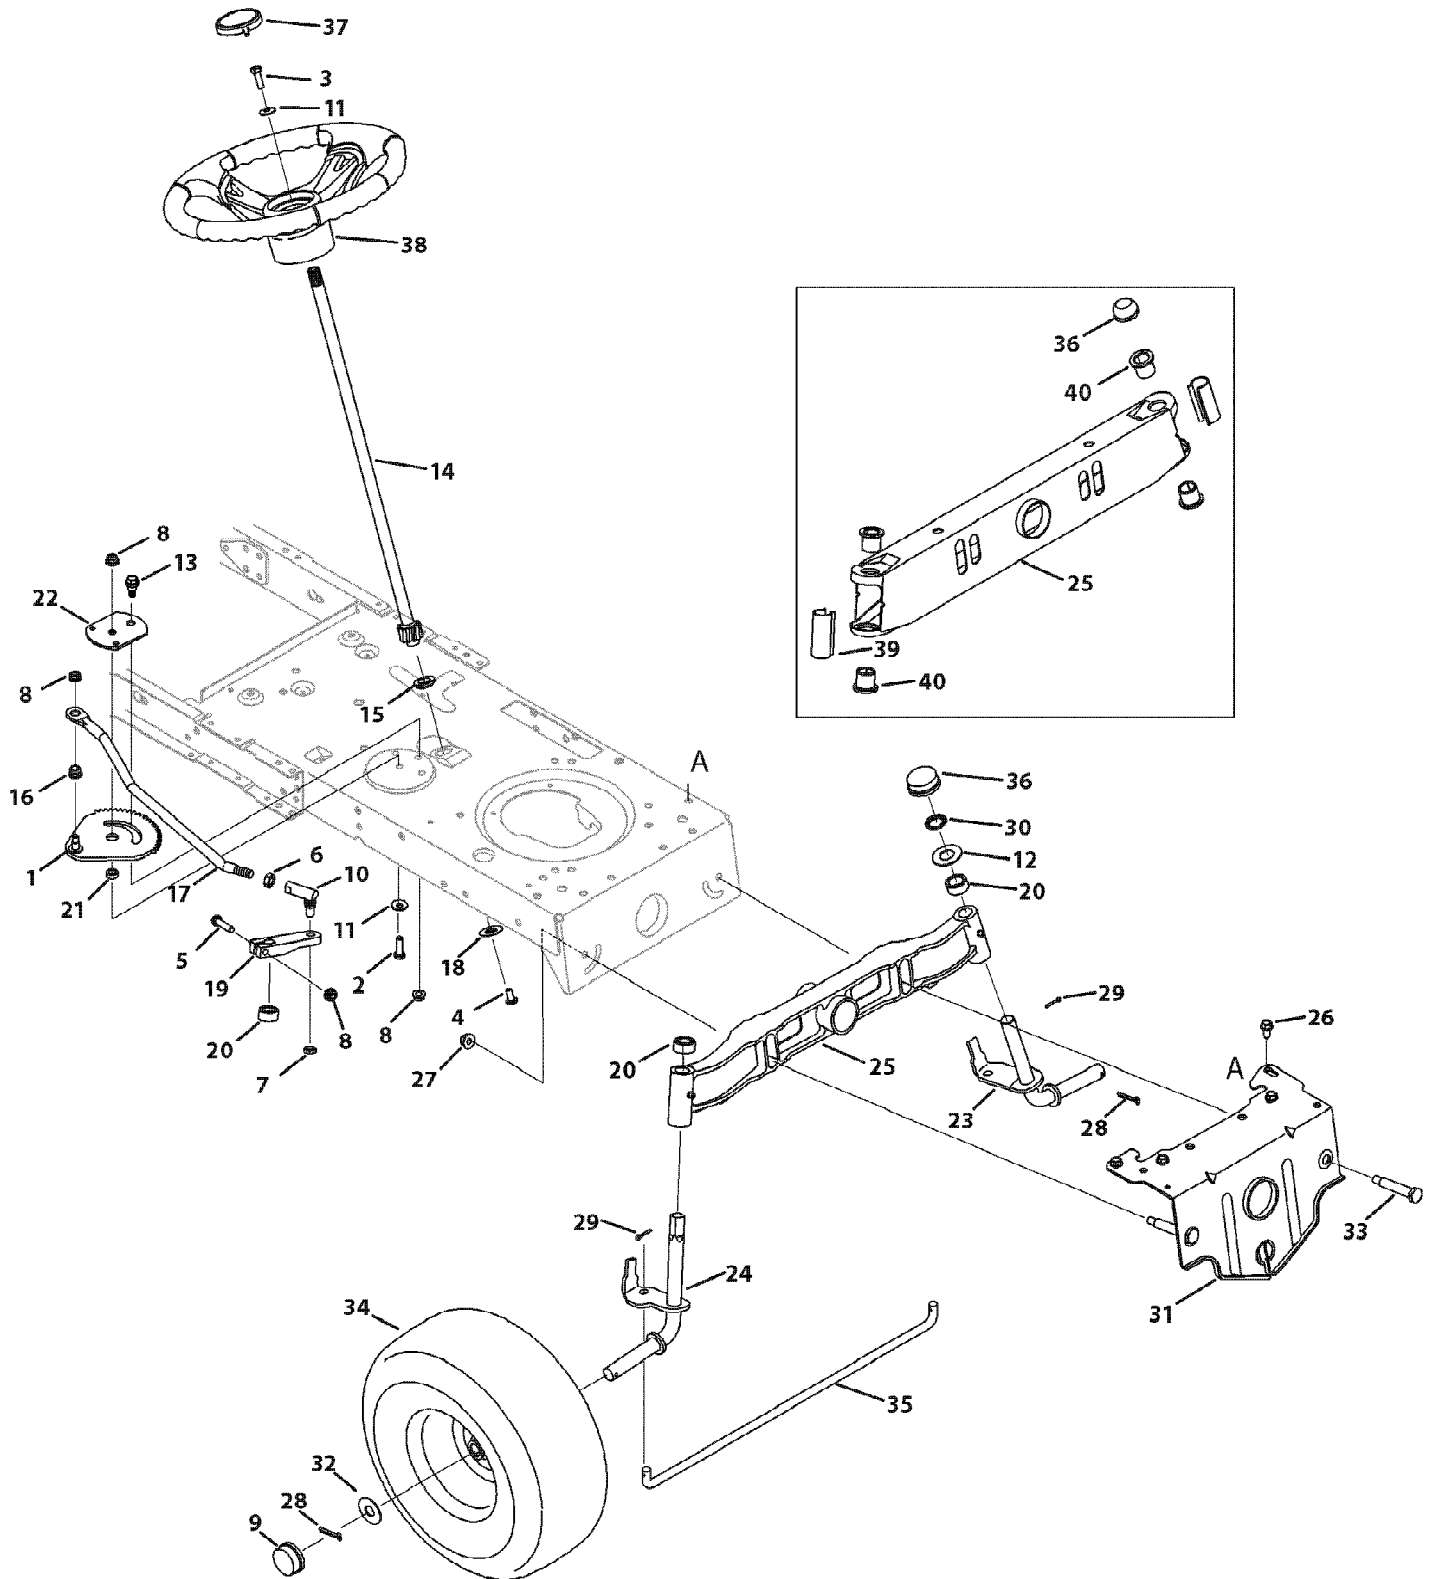

13WX79KT011 Horse (2010)
Steering

Page 17 of 21

13WX79KT011 Horse (2010)
Steering

Page 18 of 21

Ref #	Part Number	Qty	S/P/F	Description
1	617-04024	1	S	Gear Assembly, Steering
2	710-0376	1	/P	Screw, 5/16-18, 1.00, Gr5
3	710-0643	1	/P	Screw, 5/16-18, 1.00, Gr5, Lock
4	710-1309	1	/P	Screw, Mach, 5/16-18, 0.750
5	710-3180	1	/P	Screw, 5/16-18, 1.75, Gr5
6	912-0240	1	/P	Nut, Jam, 7/16-20, Gr2
7	912-0214	1	/P	Nut, Hex Lock, 3/8-24
8	712-04063	1	/P	Nut, Flange Lock, 5/16-18, Grf
9	931-0484A	1	/P	Hub Cap
10	923-0448A	1	/P	Ball Joint, 7/16-20, Lock
11	736-0242	1	/P	Washer, Bell, .340 x .872 x .060
12	936-0316	1	/P	Washer, Flat, .78 x 1.59 x .60
13	738-04141	1		Shoulder Screw, .435 x .3485, 5/16-18
14	738-0919A	1	/P	Steering Shaft, 5/8 Spline x 21.86
15	941-04124	1	/P	Bearing, Flange, Hex 5/8
16	941-04454	1	/P	Flange Bearing .375 ID x .5 OD
17	747-04298	1		Drag Link, Steering
18	948-0389	1	/P	Cap, 1.25 x .16
19	748-04065-0637	1	/P	Steering, Block
20	748-04068	1		Spacer, .710 ID x .125 OD x .56
21	750-04418	1		Spacer, .322 ID x .625 OD x .21
22	783-04644	1	S	Stabilizer Plate, Gear Segment
23	938-04014A-0637	1	/P	Axle Assembly, LH (46" Deck)
24	938-04013	1	/P	Axle Assembly, RH (46" Deck)
25	719-04177A	1		Pivot Bar, Cast
26	710-04484	1		Screw, 5/16-18, 0.750
27	712-04065	1	/P	Nut, Flange Lock, 3/8-16, GrF
28	714-04039	1		Pin, Cotter, 5/32, 1.25
29	914-0474	1	/P	Pin, Cotter, 1/8 x 0.75
30	726-04035	1		Push Nut 3/4 Dia.
31	783-05326B-0637	1	/P	Pivot Bar Bracket
32	736-04228A	1		Washer, Flat, .781 x 1.59
33	738-04128	1		Scr., Shlder, .500 x 2.380, 3/8-16
34	634-04639	1		Wheel Ass'y, Sq. Shldr., 15 x 6 x 6.5
34	734-1731	1		Tire Only 15 x 6 x 6 Not shown
34	741-0516B	1	/P	Flange Bearing Not shown
34	741-0990B	1	/P	Flange Bearing, .76 ID w/Lube Ftg Not shown
35	747-04299A	1	/P	Tie Rod
36	731-04693	1		Push Cap, Cast
37	731-04681	1		Cap, Steering Wheel (Troy-Bilt)
38	631-04028	1		Steering Wheel, Standard Grip
39	731-04057A	1		Std. Axle Cap
40	741-0660A	1	/P	Bearingg., Flg.