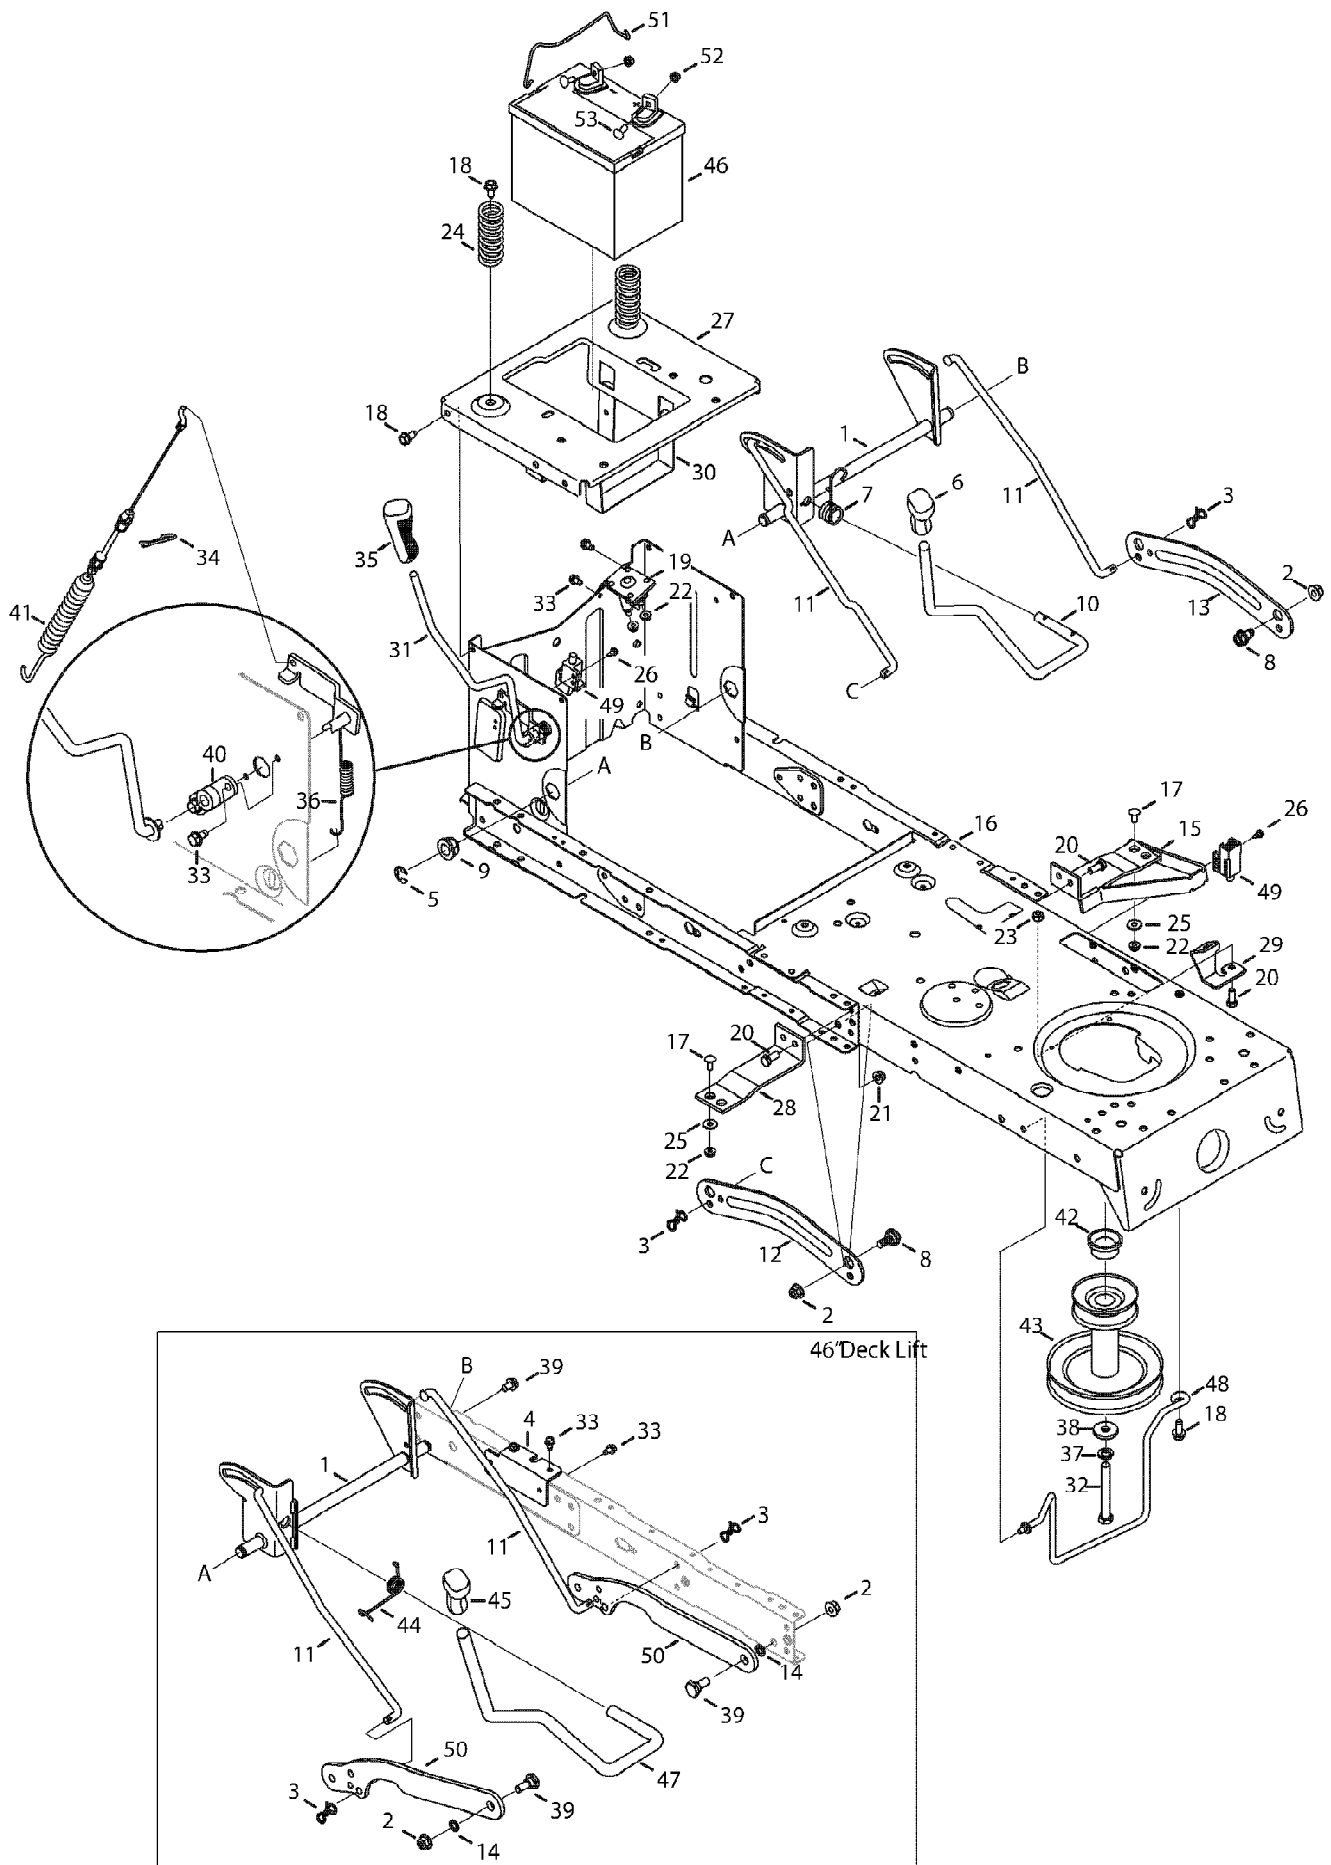

13WX79KT011 Horse (2010)
Frame & PTO Lift

Page 4 of 21

Ref #	Part Number	Qty	S/P/F	Description
1	683-04334-0637	1	/P	Deck Shaft Assembly Lift 46" Deck
2	712-04065	1	/P	Nut, Flange Lock, 3/8-16, GrF
3	714-04040	1		Pin, Cotter, Bow Tie
4	738-05389A-0637	1		Frame Brace Bracket
5	716-0106A	1		Ring, E-Type, .625 Dia.
6	720-0311	1		Grip, Handle, 1/2
7	732-04225	1		Spring, Torsion 42" Deck
8	738-04130	1		Screw, Shoulder, .625 x .175, 3/8-16
9	941-0225	1	/P	Bearing, Hex Flange
10	747-05296	1		Deck Handle, Lift, 42" Deck
11	747-04393	1		Rod, Lift
12	783-04494C-0637	1	/P	Lift Arm, Deck - RH
13	783-04711C-0637	1	/P	Lift Arm, Deck - LH
14	936-0140	1	/P	Washer, Flat, .385 x .62 x .063
15	683-04195-0637	1		Support Bracket Assembly
16	683-04601-0638	1		Frame Assembly - Red
17	710-0134	1	/P	Carriage Screw, 1/4-20 x .62
18	710-04484	1		Screw, 5/16-18, .750
19	725-04439	1		Solenoid
20	710-3008	1	/P	Hex Screw, 5/16-18 x .75
21	712-04063	1	/P	Flange Lock Nut, 5/16-18
22	712-04064	1	/P	Nut, Flange Lock, 1/4-20, GrF
23	912-0429	1	/P	Hex Lock Nut, 5/16-18
24	732-04035	1		Spring, Compr. , 1.28 OD x 3.125
25	736-0173	1	/P	Flat Washer, .28 x .74 x .063
26	738-04237A	1		Shoulder Screw, #10-32 x .500
27	783-04548C-0637	1	/P	Seat Bracket, Frame
28	783-04637-0637	1	/P	Bracket, Runing Board
29	783-04753-0637	1		Frame Support Bracket
30	783-04869A-0637	1	/P	Bracket, Battery
31	647-04096-0637	1	/P	Handle Assembly, PTO
32	710-04608	1		Screw, 7/16-20, 3.25 42" Deck
33	710-0599	1	/P	Screw, 1/4-20, 0.500
34	914-0145	1	/P	Pin, Click, .092 x 1.64
35	720-04049A	1	/P	Grip, Handle, 3/8
36	732-04276A	1	/P	Spring, Extension
37	936-0171	1	/P	Washer, Lock, 7/16
38	736-0322	1	/P	Washer, Flat, .450 x 1.250 x .164
39	938-0380	1	/P	Bolt, Shldr. .500 x .270 3/8-16
40	741-04119	1	S	Bearing, PTO
41	946-04173B	1	S	Cable, Deck Engagement
42	750-0956	1		Spacer, 1.010 x 1.400 x .825, 42" Deck
43	956-04067A	1	/P	Engine Pulley
44	732-04438	1		Spring, Torsion 46" Deck
45	720-0298	1		Grip, Handle, 5/8
46	925-1707D	1	/P	Battery, 155 CCA
47	747-04653	1		Deck Handle, Lift, 46" Deck
48	683-04414-0637	1	/P	Rod, Belt Keeper (46" Deck)
49	725-04363	1		Switch, Interlock
50	783-0678C-0637	1	/P	Deck Lift Link
51	683-04448-0637	1	/P	Battery Hold Down Rod
52	712-0271	1	/P	Nut, Sems, 1/4-20
53	710-04666	1		Screw, Carriage, 1/4-20, .75, Gr5