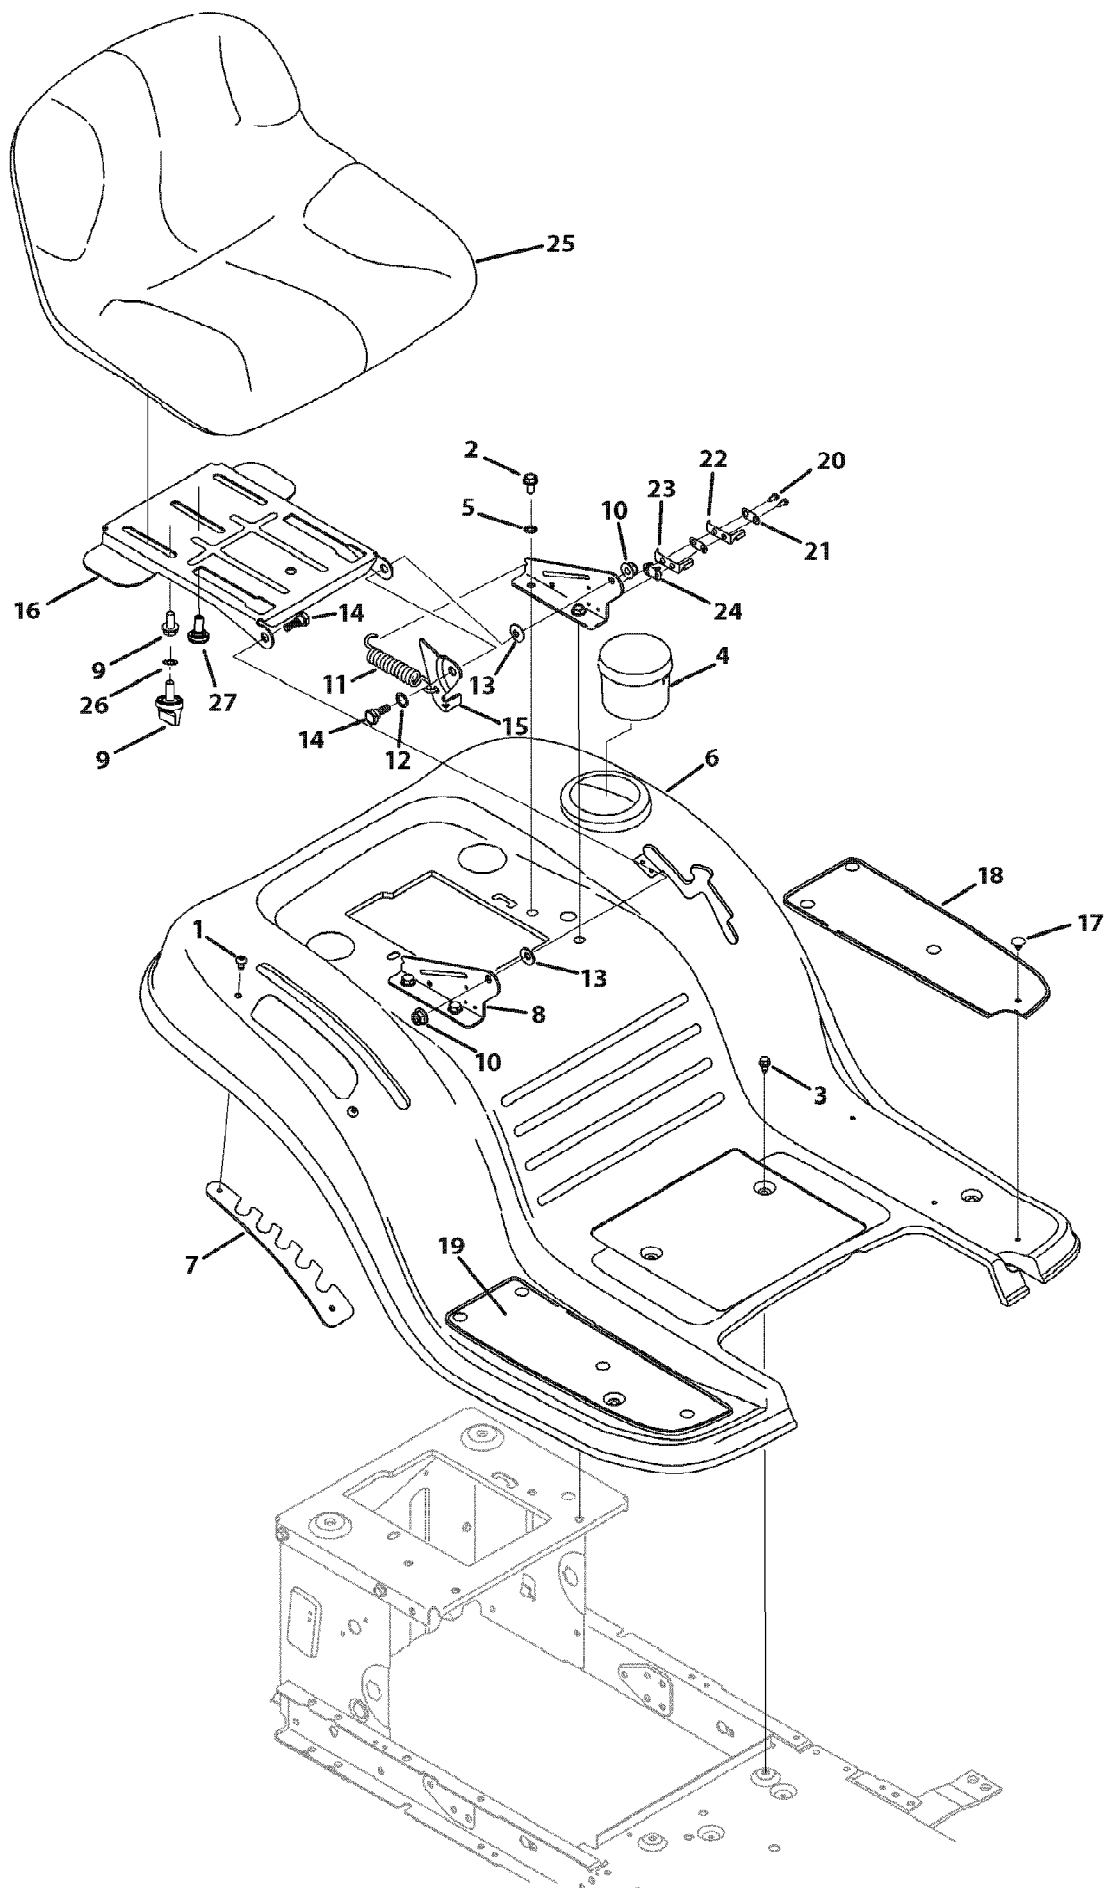

13WX79KT011 Horse (2010)
Seat & Fender

Page 16 of 21

Ref #	Part Number	Qty	S/P/F	Description
1	710-04483	1		Screw, 1/4-20 x .500
2	710-04484	1		Screw, 5/16-18 x .750
3	710-0599	1	/P	Screw Pan Torx Head, 1/4-20 x .500
4	731-04591A	1	/P	Cup Holder
5	736-0607	1	/P	Lock Washer, 5/16
6	783-04593D-0638	1		Fender - Red
7	783-04843-0637	1		Lift Adjuster Bracket
8	783-1489C-0637	1	/P	Seat Mount Bracket
9	710-04482	1		Hex Flange, 3/8-16 x .875
9	720-04061	1		Knob If Equipped
10	712-04063	1	/P	Flangelock Nut, 5/16-18
11	732-1184	1	/P	Extension Spring
12	936-0108	1	/P	Flat Washer, .510x .750 x .033
13	736-0242	1	/P	Bell Washer, .340 x .872 x .060
14	938-0296	1	/P	Shoulder Screw, 5/16-18 x .437 x .268
15	783-0209D	1	/P	Lift Seat Bracket
16	783-04081C-0637	1	/P	Pivot Seat Manual Adjust Bracket
17	726-04072A	1	/P	Ratchet Clip, .250 x .500
18	735-04047	1		Foot Pad, LH
19	735-04048	1		Foot Pad, RH
20	710-0227	1	/P	Screw, 8-18 x .500
21	726-0279	1		Insulator Plate
22	925-1303	1	/P	Outer Seat Spring
23	725-1439	1		Inner Seat Spring
24	726-0278	1		Insulator Boss Plate
25	757-04088	1		High Back Seat
26	736-0148	1		Lock Washer If Equipped
27	738-04012A	1	/P	Screw., Shldr., .625 x .145 x 3/8-16 If Equipped