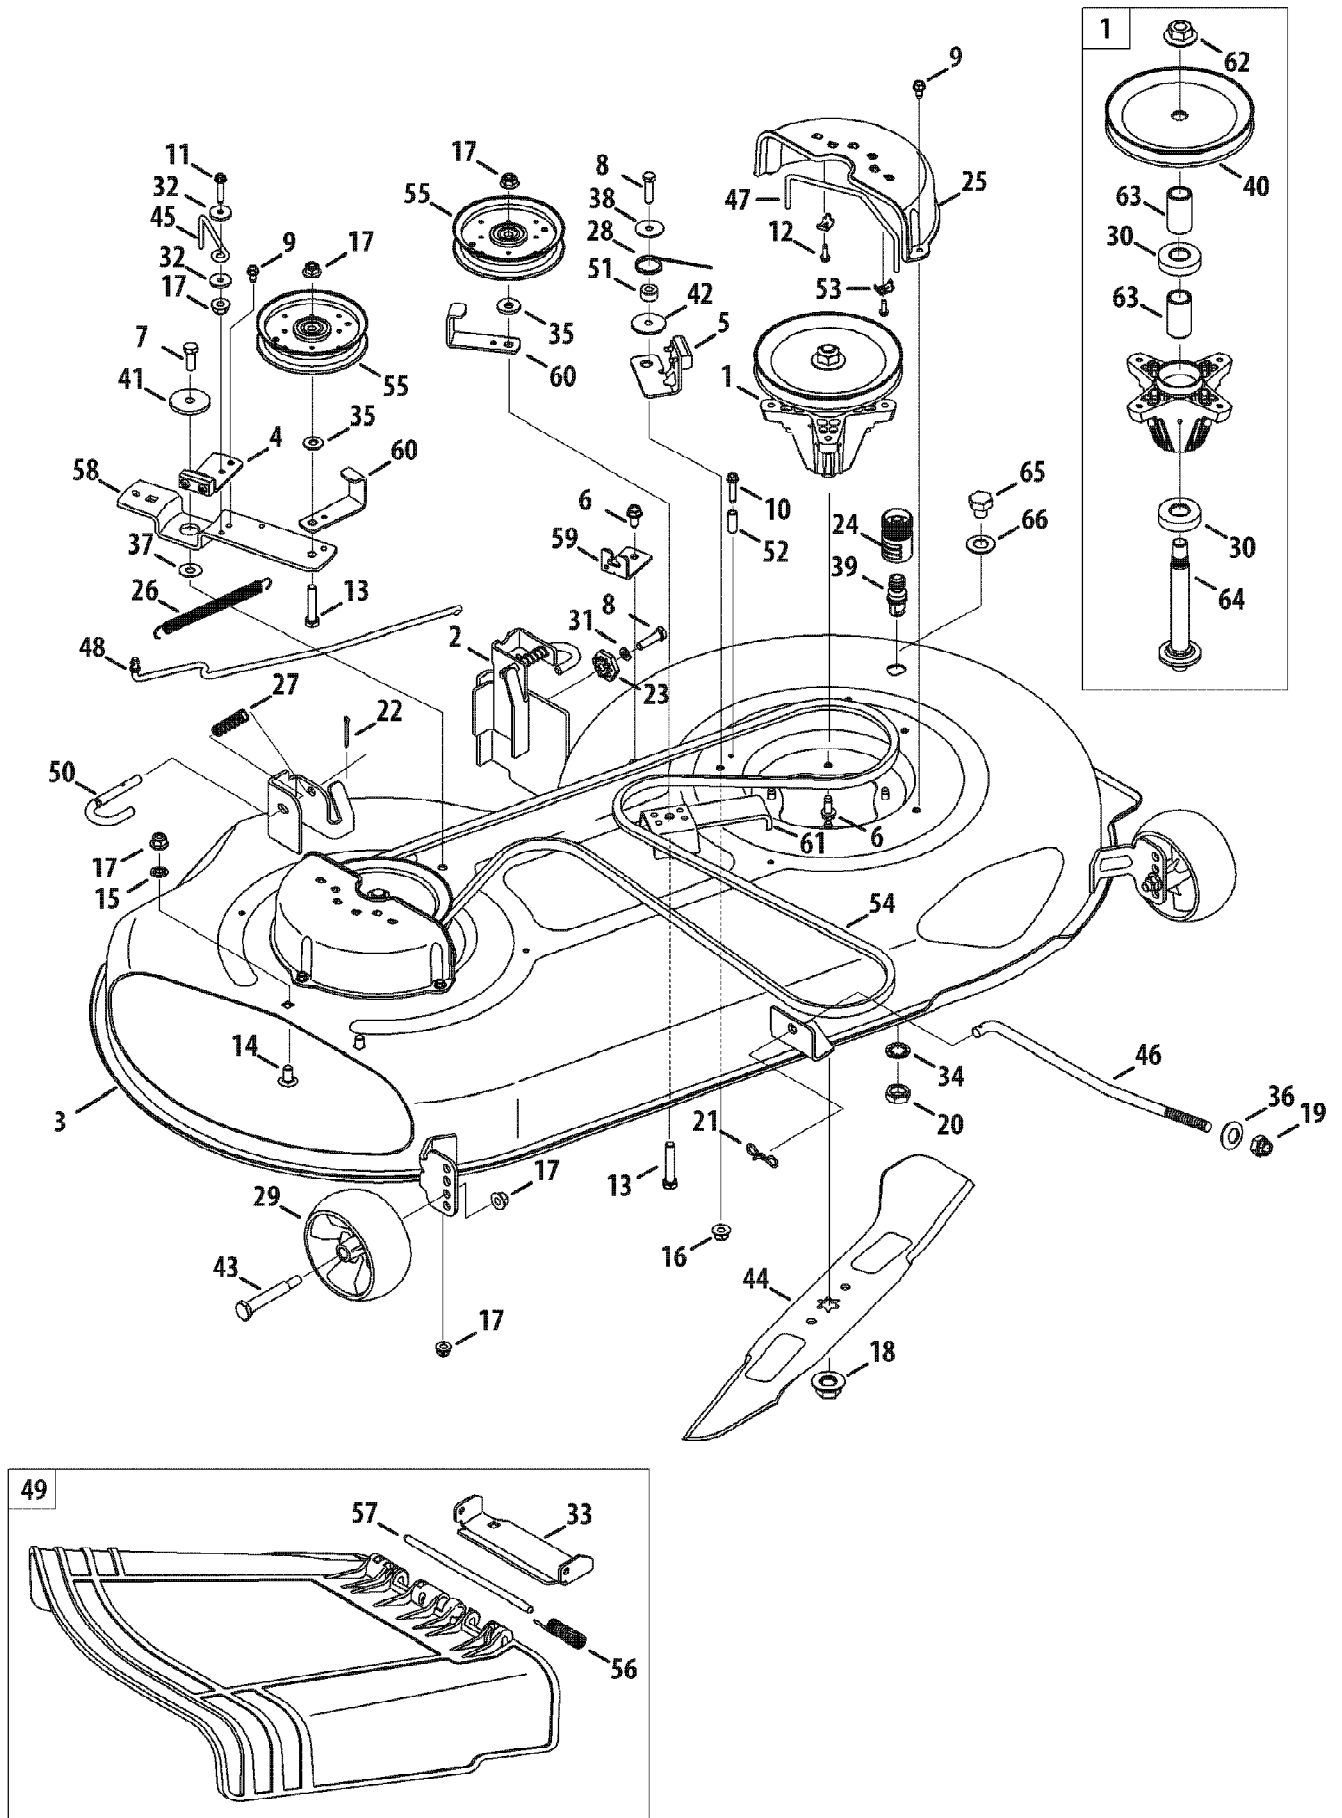

13WX79KT011 Horse (2010)
Mower Deck

13WX79KT011 Horse (2010)
Mower Deck

Page 11 of 21

Ref #	Part Number	Qty	S/P/F	Description
1	918-04636A	1	/P	Spindle Assembly, Pul 6.93 Dia
2	683-0254B-0637	1	/P	Bracket Assembly, Deck Hanger, LH
3	983-04578-0637	1	/P	Deck Assembly, Offset, 46" Powder Black
4	983-04511	1	/P	Brake Assembly, Deck, 42/46
5	983-04525	1	/P	Brake Assembly, Deck, 46"
6	710-04484	1		Screw, Self-tapping, 5/16-18, .750,
7	710-0514	1	/P	Hex Screw, 3/8-16, 1.00, Gr5, Std
8	710-0528	1	/P	Hex Screw, 5/16-18, 1.25, Gr5, Std
9	710-0599	1	/P	Screw, Self-tapping, 1/4-20, 0.500
10	710-0778	1	/P	Screw, Self-tapping, 1/4-20, 1.500
11	710-0809	1		Screw, Self-tapping, 1/4-20, 1.250
12	710-1003	1	/P	Screw, B, #10-16, 0.625
13	710-3144	1	/P	Hex Screw, 3/8-16, 2.00, Gr5, Std
14	710-3178	1	/P	Bolt, Carriage, 3/8-16, 0.75, Gr1
15	712-0229	1		Nut, Push, 3/8
16	712-04063	1	/P	Nut, Flange Lock, 5/16-18, Nylon
17	712-04065	1	/P	Nut, Flange Lock, 3/8-16, Nylon
18	712-0417A	1	/P	Nut, Flange, 5/8-18
19	712-04243	1		Nut, Lock, 1/2-13
20	912-0641	1	/P	Nut, Hex, M16-1.5
21	714-04043	1		Bow Tie Cotter Pin
22	914-0470	1	/P	Pin, Cotter, 1/8 x 1.25
23	917-04074	1	/P	Gear, Deck Adjustment
24	921-04041	1	/P	Adapter, Water Port
25	731-06496	1		Belt Cover, Universal
26	932-0384	1	/P	Spring, Extension, .62 x 6.12
27	732-04652	1		Spring, Compression, .535 x 1.751
28	732-04727	1		Spring, Torsion, .992 ID x 1.17 OD
29	734-04155	1		Wheel, Deck, 5.0 Dia Ball
30	941-0919	1	/P	Bearing, Ball, .787 x 1.85 x .551
31	936-0119	1	/P	Washer, Lock, 5/16, Regular Duty
32	936-0176	1	/P	Washer, Flat, .265 x .938 x .120
33	783-06074A	1		Bracket, Chute, 46
34	736-0225	1	/P	Washer, Lock, 5/8, Int Tooth
35	736-0262	1	/P	Washer, Flat, .385 x .870 x .092
36	748-04069	1		Deck Pivot Cup
37	936-0344	1	/P	Washer, Flat, .385 x 1.0 x .030
38	736-0362	1	/P	Washer, Flat, .330 x 1.25 x .06, Ht
39	737-04003D	1	/P	Deck Port, Water
40	756-04356	1		Pulley, Deck, 6.93 Dia
41	738-04162A	1	/P	Spacer, Shoulder, .8840 x .190
42	738-04166	1		Spacer, Shoulder, .5000 x .1475
43	938-3056	1	/P	Bolt, Shoulder, .496 x 2.50, 3/8-16
44	942-04290	1	/P	Blade, Cut, 23.25" 2-In-1
45	747-04530	1		Rod, Belt Keeper, 42 Idler
46	747-05141A	1		Rod, Lift, Deck
47	747-05011	1		Rod, Keeper, Belt
48	747-05052	1		Rod, Control, Brake 46"
49	631-04461	1	S	Chute Assembly, 46"
50	747-1116	1	/P	Rod, Deck Release
51	750-0258	1	/P	Spacer, .315 x .750 x .375
52	750-0566A	1	/P	Spacer, .260 x .375 x 1.030
53	751B221535	1	/P	Clamp, Casing