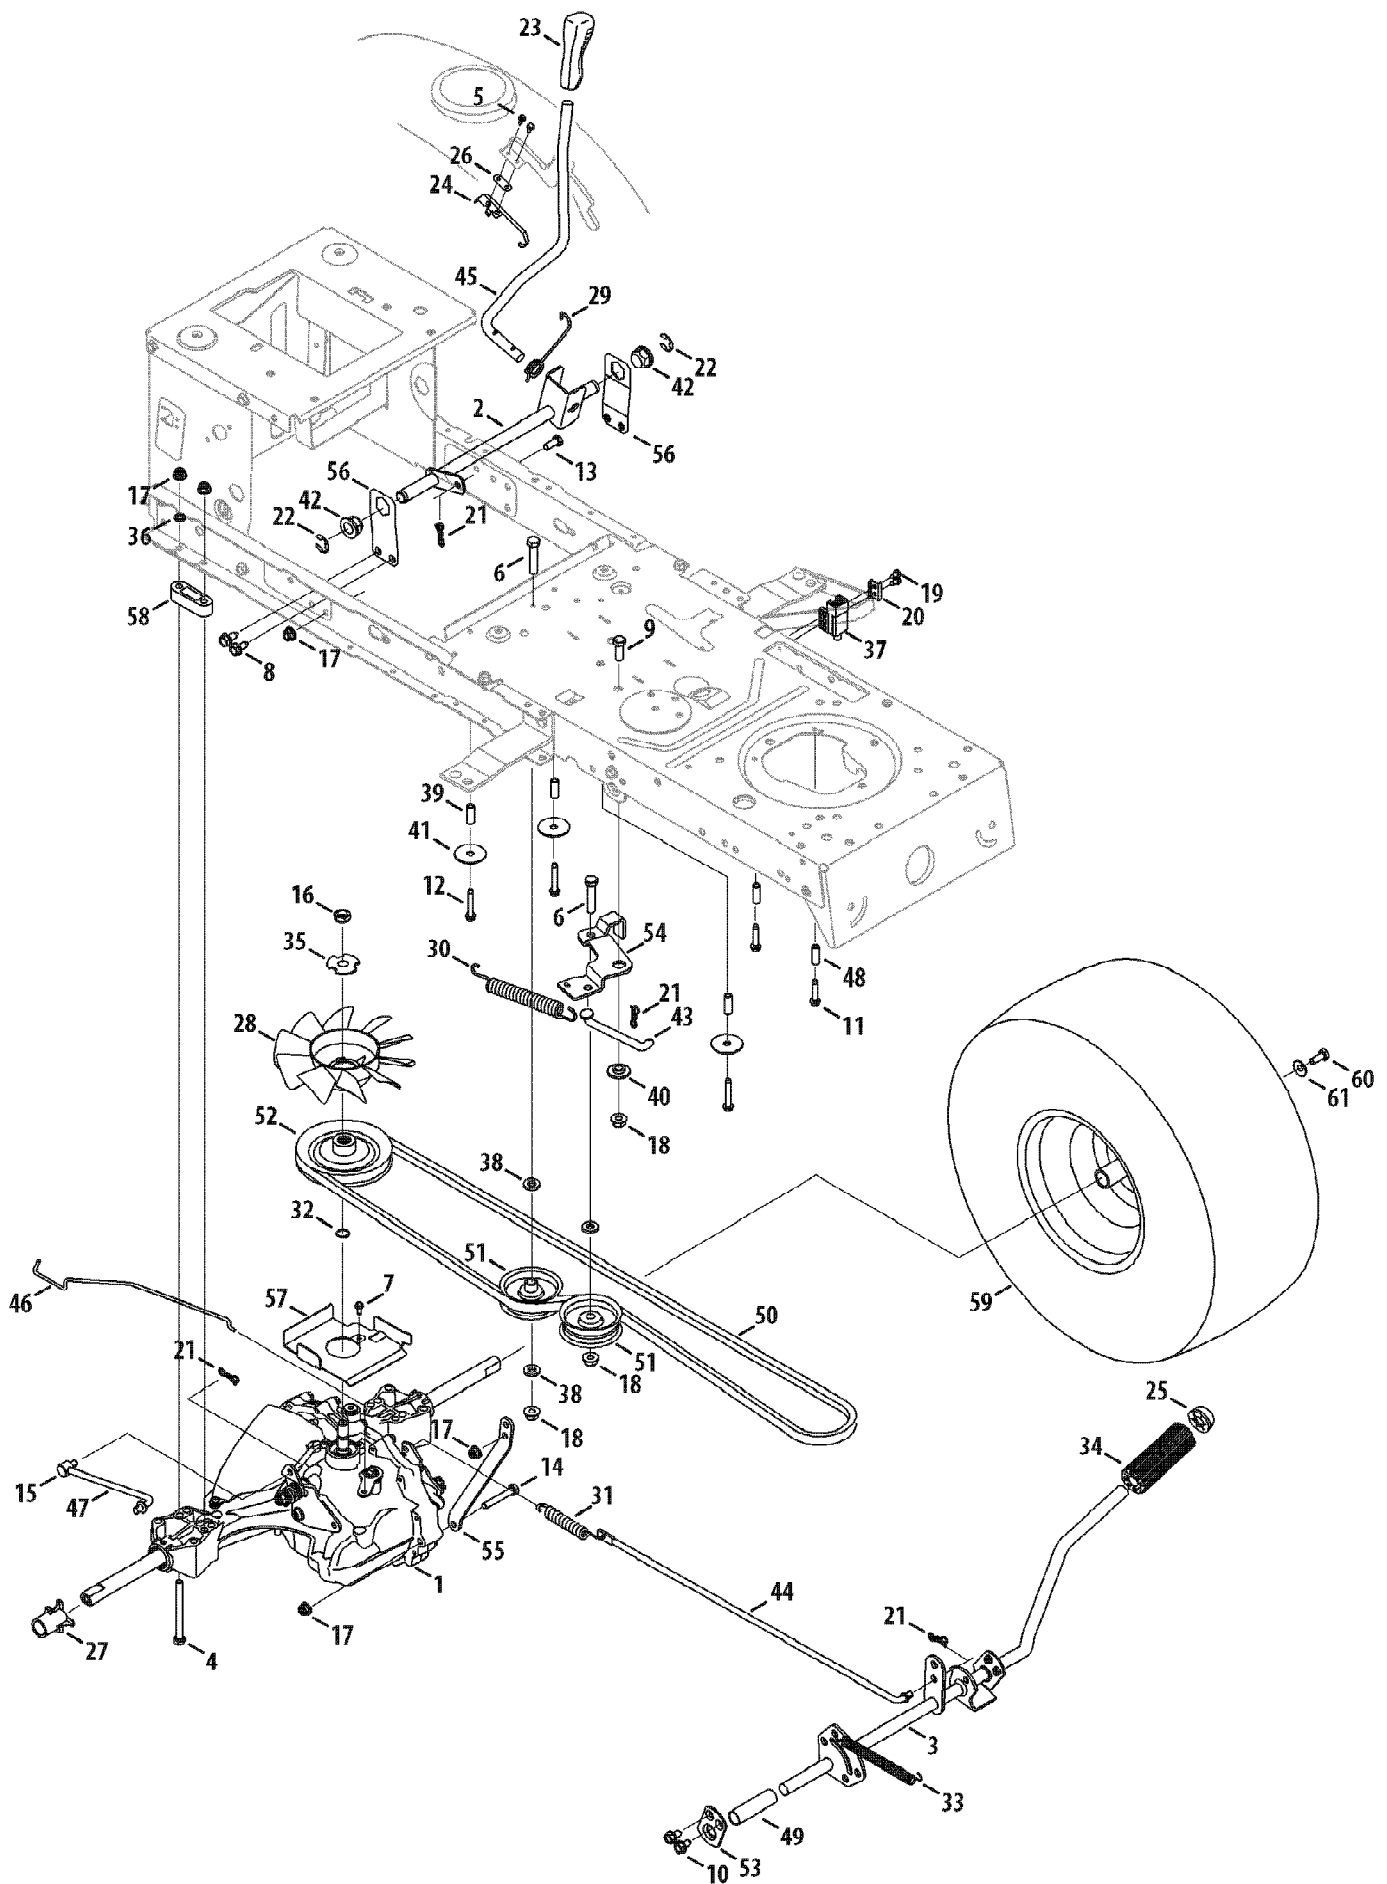

13WX79KT011 Horse (2010)
Steering

Page 17 of 21

13WX79KT011 Horse (2010)
Steering

Page 18 of 21

Ref #	Part Number	Qty	S/P/F	Description
1	617-04024	1	S	Gear Assembly, Steering
2	710-0376	1	/P	Screw, 5/16-18, 1.00, Gr5
3	710-0643	1	/P	Screw, 5/16-18, 1.00, Gr5, Lock
4	710-1309	1	/P	Screw, Mach, 5/16-18, 0.750
5	710-3180	1	/P	Screw, 5/16-18, 1.75, Gr5
6	912-0240	1	/P	Nut, Jam, 7/16-20, Gr2
7	912-0214	1	/P	Nut, Hex Lock, 3/8-24
8	712-04063	1	/P	Nut, Flange Lock, 5/16-18, Grf
9	931-0484A	1	/P	Hub Cap
10	923-0448A	1	/P	Ball Joint, 7/16-20, Lock
11	736-0242	1	/P	Washer, Bell, .340 x .872 x .060
12	936-0316	1	/P	Washer, Flat, .78 x 1.59 x .60
13	738-04141	1		Shoulder Screw, .435 x .3485, 5/16-18
14	738-0919A	1	/P	Steering Shaft, 5/8 Spline x 21.86
15	941-04124	1	/P	Bearing, Flange, Hex 5/8
16	941-04454	1	/P	Flange Bearing .375 ID x .5 OD
17	747-04298	1		Drag Link, Steering
18	948-0389	1	/P	Cap, 1.25 x .16
19	748-04065-0637	1	/P	Steering, Block
20	748-04068	1		Spacer, .710 ID x .125 OD x .56
21	750-04418	1		Spacer, .322 ID x .625 OD x .21
22	783-04644	1	S	Stabilizer Plate, Gear Segment
23	938-04014A-0637	1	/P	Axle Assembly, LH (46" Deck)
24	938-04013	1	/P	Axle Assembly, RH (46" Deck)
25	719-04177A	1		Pivot Bar, Cast
26	710-04484	1		Screw, 5/16-18, 0.750
27	712-04065	1	/P	Nut, Flange Lock, 3/8-16, GrF
28	714-04039	1		Pin, Cotter, 5/32, 1.25
29	914-0474	1	/P	Pin, Cotter, 1/8 x 0.75
30	726-04035	1		Push Nut 3/4 Dia.
31	783-05326B-0637	1	/P	Pivot Bar Bracket
32	736-04228A	1		Washer, Flat, .781 x 1.59
33	738-04128	1		Scr., Shlder, .500 x 2.380, 3/8-16
34	634-04639	1		Wheel Ass'y, Sq. Shldr., 15 x 6 x 6.5
34	734-1731	1		Tire Only 15 x 6 x 6 Not shown
34	741-0516B	1	/P	Flange Bearing Not shown
34	741-0990B	1	/P	Flange Bearing, .76 ID w/Lube Ftg Not shown
35	747-04299A	1	/P	Tie Rod
36	731-04693	1		Push Cap, Cast
37	731-04681	1		Cap, Steering Wheel (Troy-Bilt)
38	631-04028	1		Steering Wheel, Standard Grip
39	731-04057A	1		Std. Axle Cap
40	741-0660A	1	/P	Bearingg., Flg.