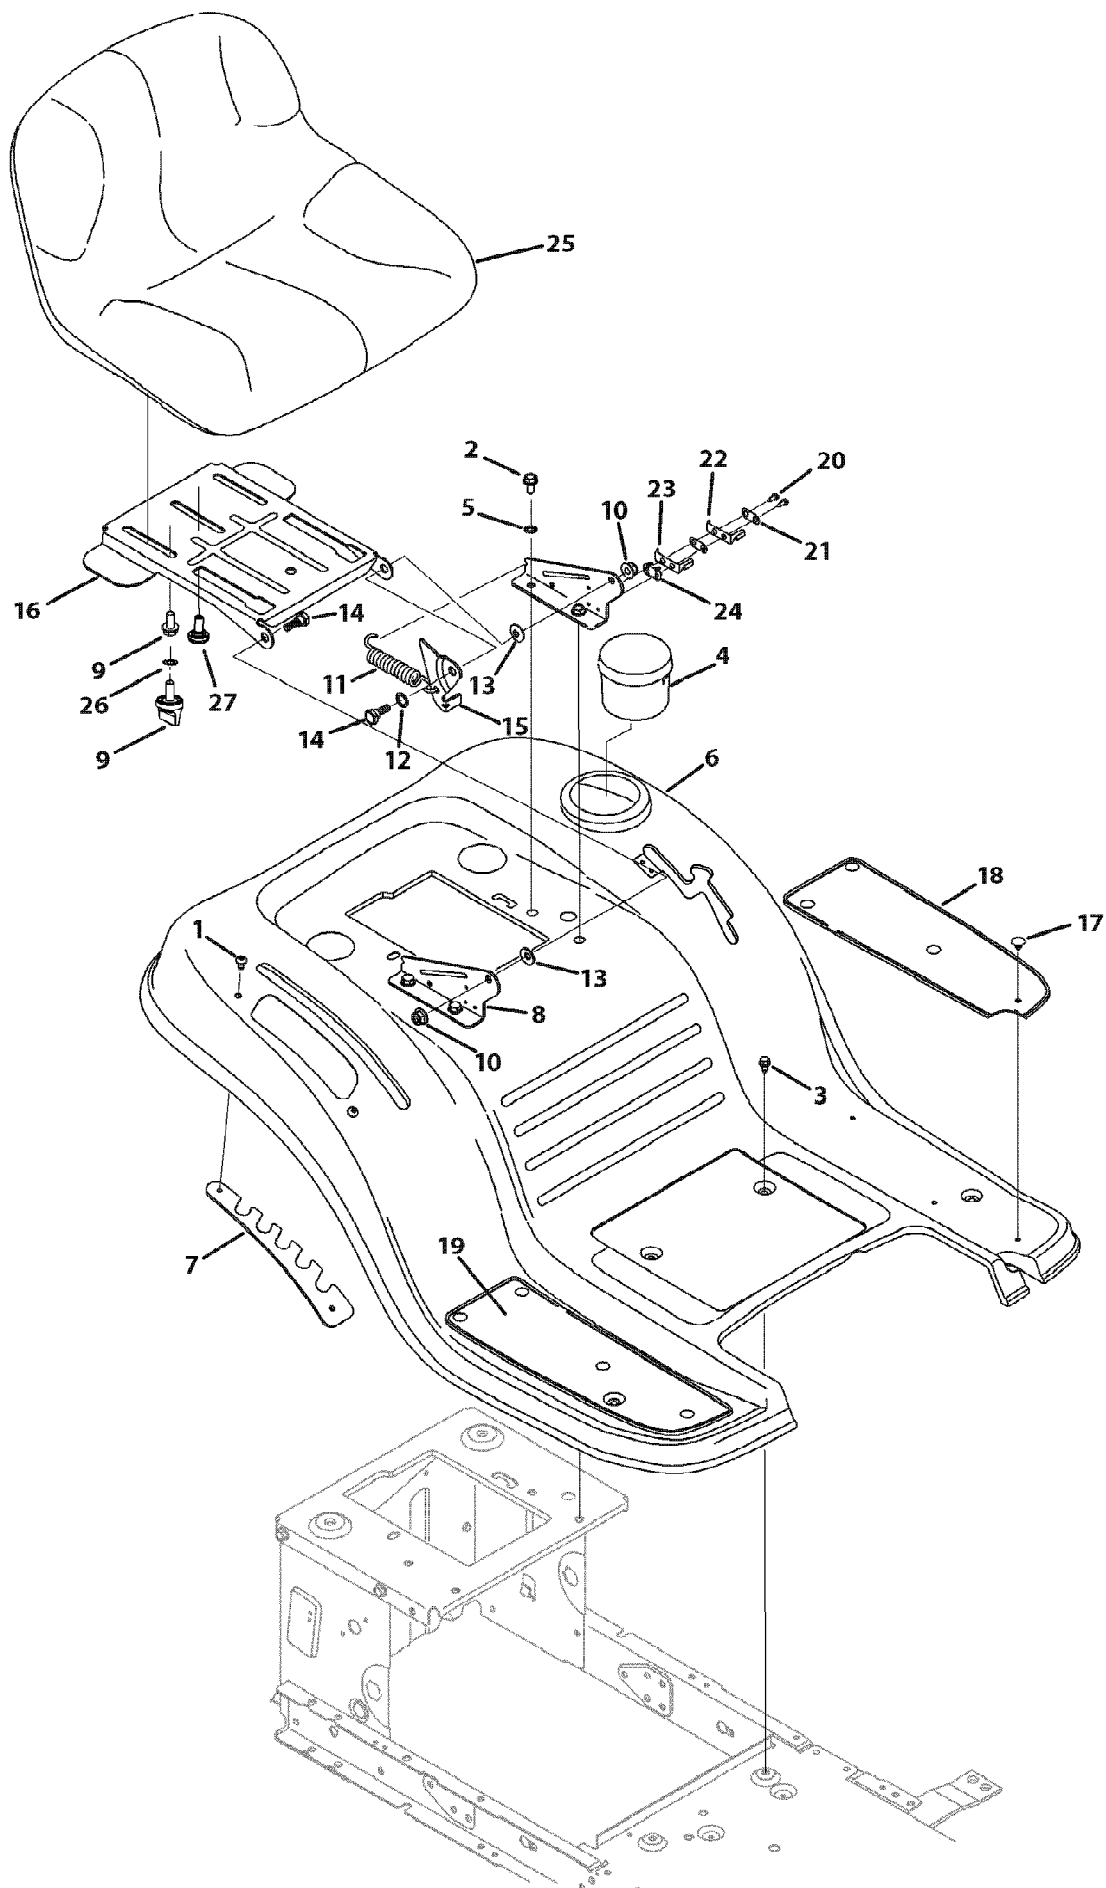

13AX79KT011 Horse (2010)
Seat & Fender

Page 16 of 21

Ref #	Part Number	Qty	S/P/F	Description
1	710-04483	1		Screw, 1/4-20 x .500
2	710-04484	1		Screw, 5/16-18 x .750
3	710-0599	1	/P	Screw Pan Torx Head, 1/4-20 x .500
4	731-04591A	1	/P	Cup Holder
5	736-0607	1	/P	Lock Washer, 5/16
6	783-04593D-0638	1		Fender - Red
7	783-04843-0637	1		Lift Adjuster Bracket
8	783-1489C-0637	1	/P	Seat Mount Bracket
9	710-04482	1		Hex Flange, 3/8-16 x .875
9	720-04061	1		Knob If Equipped
10	712-04063	1	/P	Flangelock Nut, 5/16-18
11	732-1184	1	/P	Extension Spring
12	936-0108	1	/P	Flat Washer, .510x .750 x .033
13	736-0242	1	/P	Bell Washer, .340 x .872 x .060
14	938-0296	1	/P	Shoulder Screw, 5/16-18 x .437 x .268
15	783-0209D	1	/P	Lift Seat Bracket
16	783-04081C-0637	1	/P	Pivot Seat Manual Adjust Bracket
17	726-04072A	1	/P	Ratchet Clip, .250 x .500
18	735-04047	1		Foot Pad, LH
19	735-04048	1		Foot Pad, RH
20	710-0227	1	/P	Screw, 8-18 x .500
21	726-0279	1		Insulator Plate
22	925-1303	1	/P	Outer Seat Spring
23	725-1439	1		Inner Seat Spring
24	726-0278	1		Insulator Boss Plate
25	757-04088	1		High Back Seat
26	736-0148	1		Lock Washer If Equipped
27	738-04012A	1	/P	Screw., Shldr., .625 x .145 x 3/8-16 If Equipped