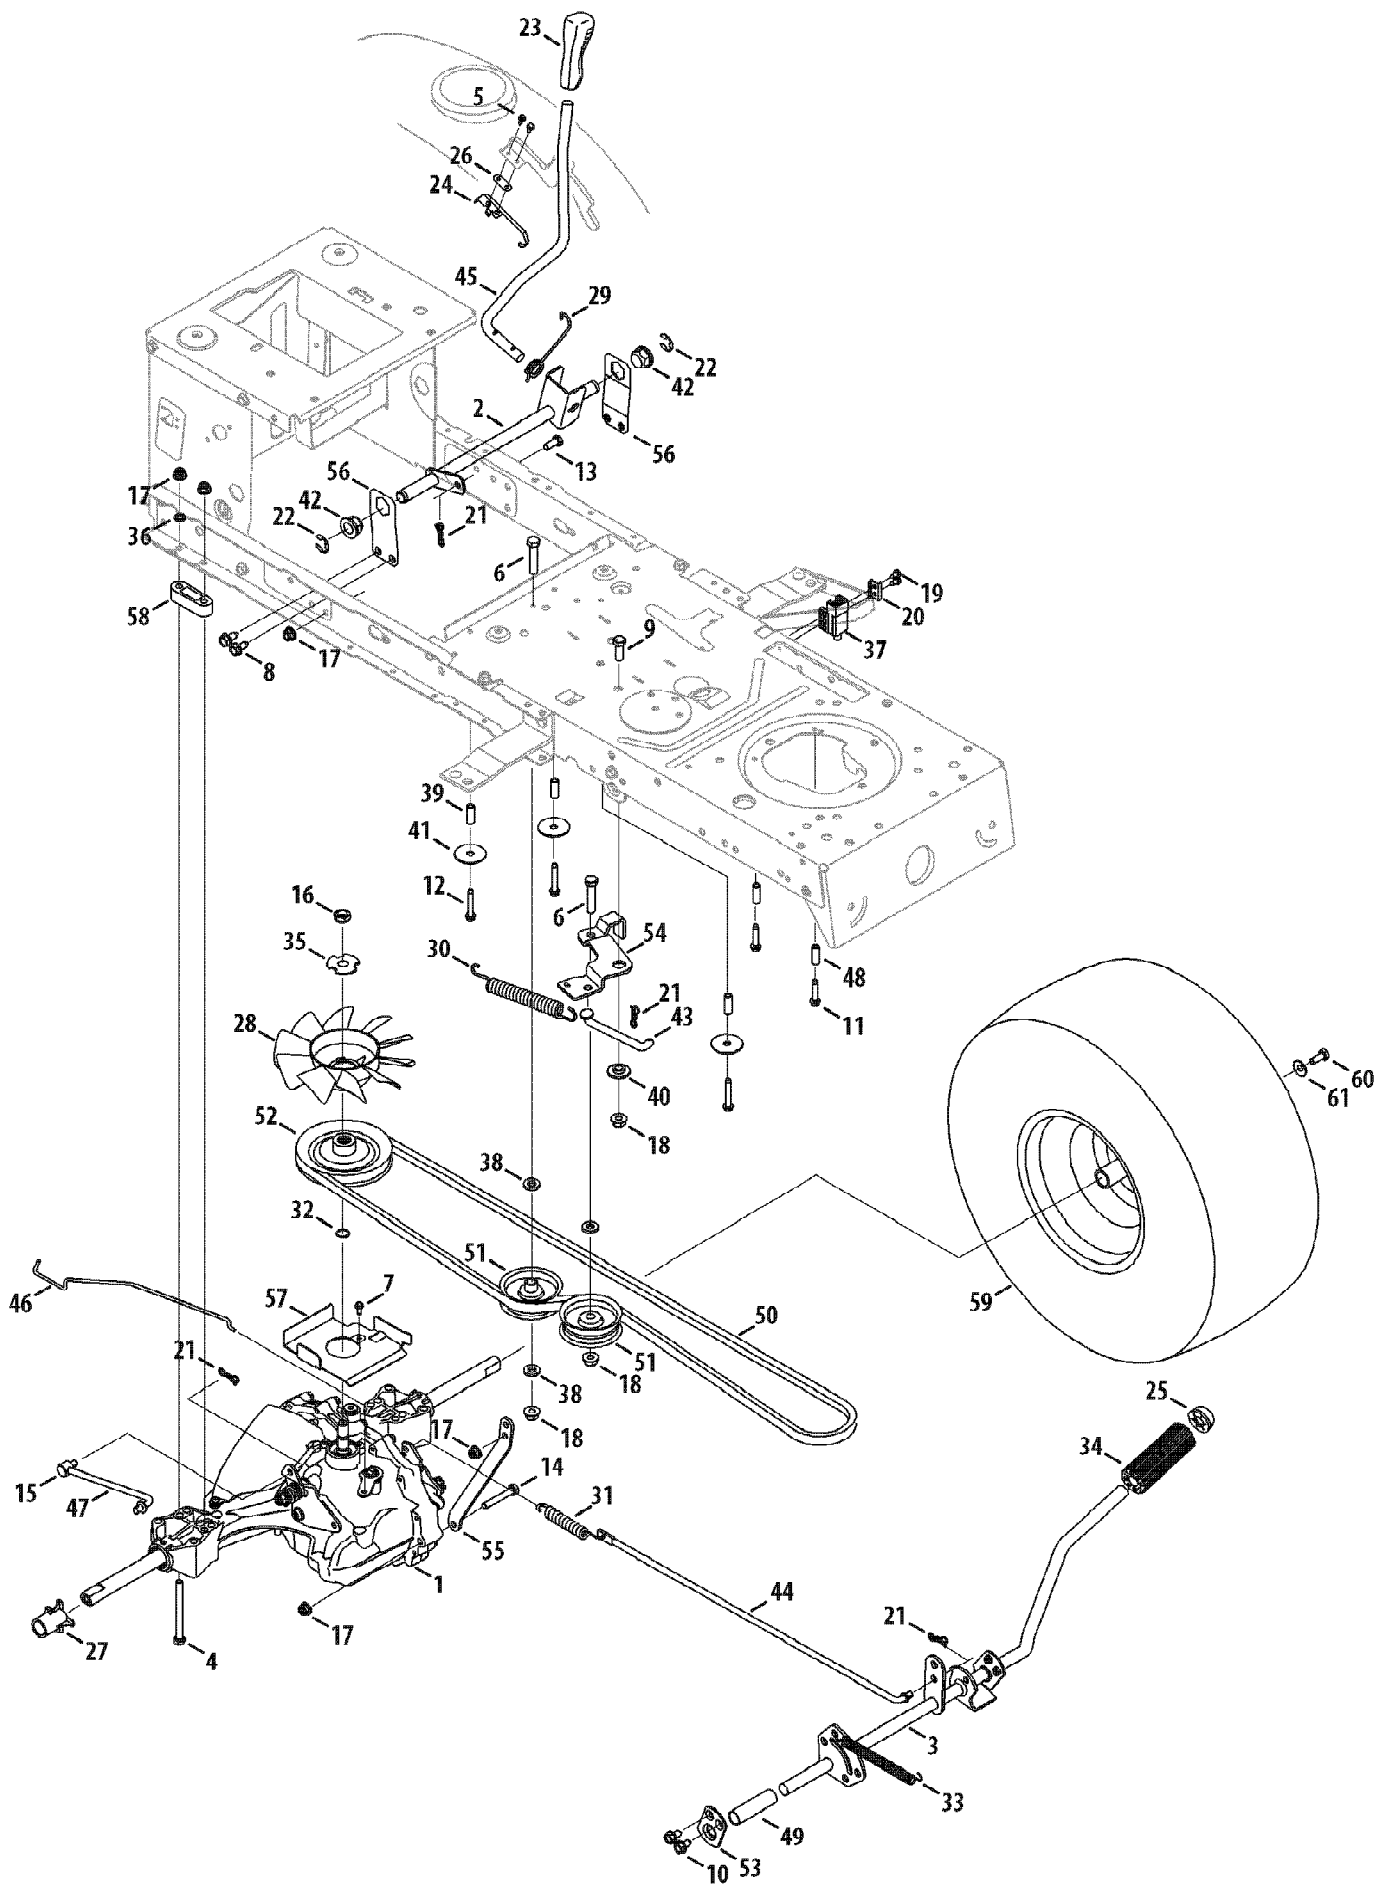

13AX79KT011 Horse (2010)  
Steering

Page 18 of 21

Ref #	Part Number	Qty	S/P/F	Description
1	617-04024	1	S	Gear Assembly, Steering
2	710-0376	1	/P	Screw, 5/16-18, 1.00, Gr5
3	710-0643	1	/P	Screw, 5/16-18, 1.00, Gr5, Lock
4	710-1309	1	/P	Screw, Mach, 5/16-18, 0.750
5	710-3180	1	/P	Screw, 5/16-18, 1.75, Gr5
6	912-0240	1	/P	Nut, Jam, 7/16-20, Gr2
7	912-0214	1	/P	Nut, Hex Lock, 3/8-24
8	712-04063	1	/P	Nut, Flange Lock, 5/16-18, Grf
9	931-0484A	1	/P	Hub Cap
10	923-0448A	1	/P	Ball Joint, 7/16-20, Lock
11	736-0242	1	/P	Washer, Bell, .340 x .872 x .060
12	936-0316	1	/P	Washer, Flat, .78 x 1.59 x .60
13	738-04141	1		Shoulder Screw, .435 x .3485, 5/16-18
14	738-0919A	1	/P	Steering Shaft, 5/8 Spline x 21.86
15	941-04124	1	/P	Bearing, Flange, Hex 5/8
16	941-04454	1	/P	Flange Bearing .375 ID x .5 OD
17	747-04298	1		Drag Link, Steering
18	948-0389	1	/P	Cap, 1.25 x .16
19	748-04065-0637	1	/P	Steering, Block
20	748-04068	1		Spacer, .710 ID x .125 OD x .56
21	750-04418	1		Spacer, .322 ID x .625 OD x .21
22	783-04644	1	S	Stabilizer Plate, Gear Segment
23	938-04014A-0637	1	/P	Axle Assembly, LH (46" Deck)
24	938-04013	1	/P	Axle Assembly, RH (46" Deck)
25	719-04177A	1		Pivot Bar, Cast
26	710-04484	1		Screw, 5/16-18, 0.750
27	712-04065	1	/P	Nut, Flange Lock, 3/8-16, GrF
28	714-04039	1		Pin, Cotter, 5/32, 1.25
29	914-0474	1	/P	Pin, Cotter, 1/8 x 0.75
30	726-04035	1		Push Nut 3/4 Dia.
31	783-05326B-0637	1	/P	Pivot Bar Bracket
32	736-04228A	1		Washer, Flat, .781 x 1.59
33	738-04128	1		Scr., Shlder, .500 x 2.380, 3/8-16
34	634-04639	1		Wheel Ass'y, Sq. Shldr., 15 x 6 x 6.5
34	734-1731	1		Tire Only 15 x 6 x 6 Not shown
34	741-0516B	1	/P	Flange Bearing Not shown
34	741-0990B	1	/P	Flange Bearing, .76 ID w/Lube Ftg Not shown
35	747-04299A	1	/P	Tie Rod
36	731-04693	1		Push Cap, Cast
37	731-04681	1		Cap, Steering Wheel (Troy-Bilt)
38	631-04028	1		Steering Wheel, Standard Grip
39	731-04057A	1		Std. Axle Cap
40	741-0660A	1	/P	Bearngg., Flg.