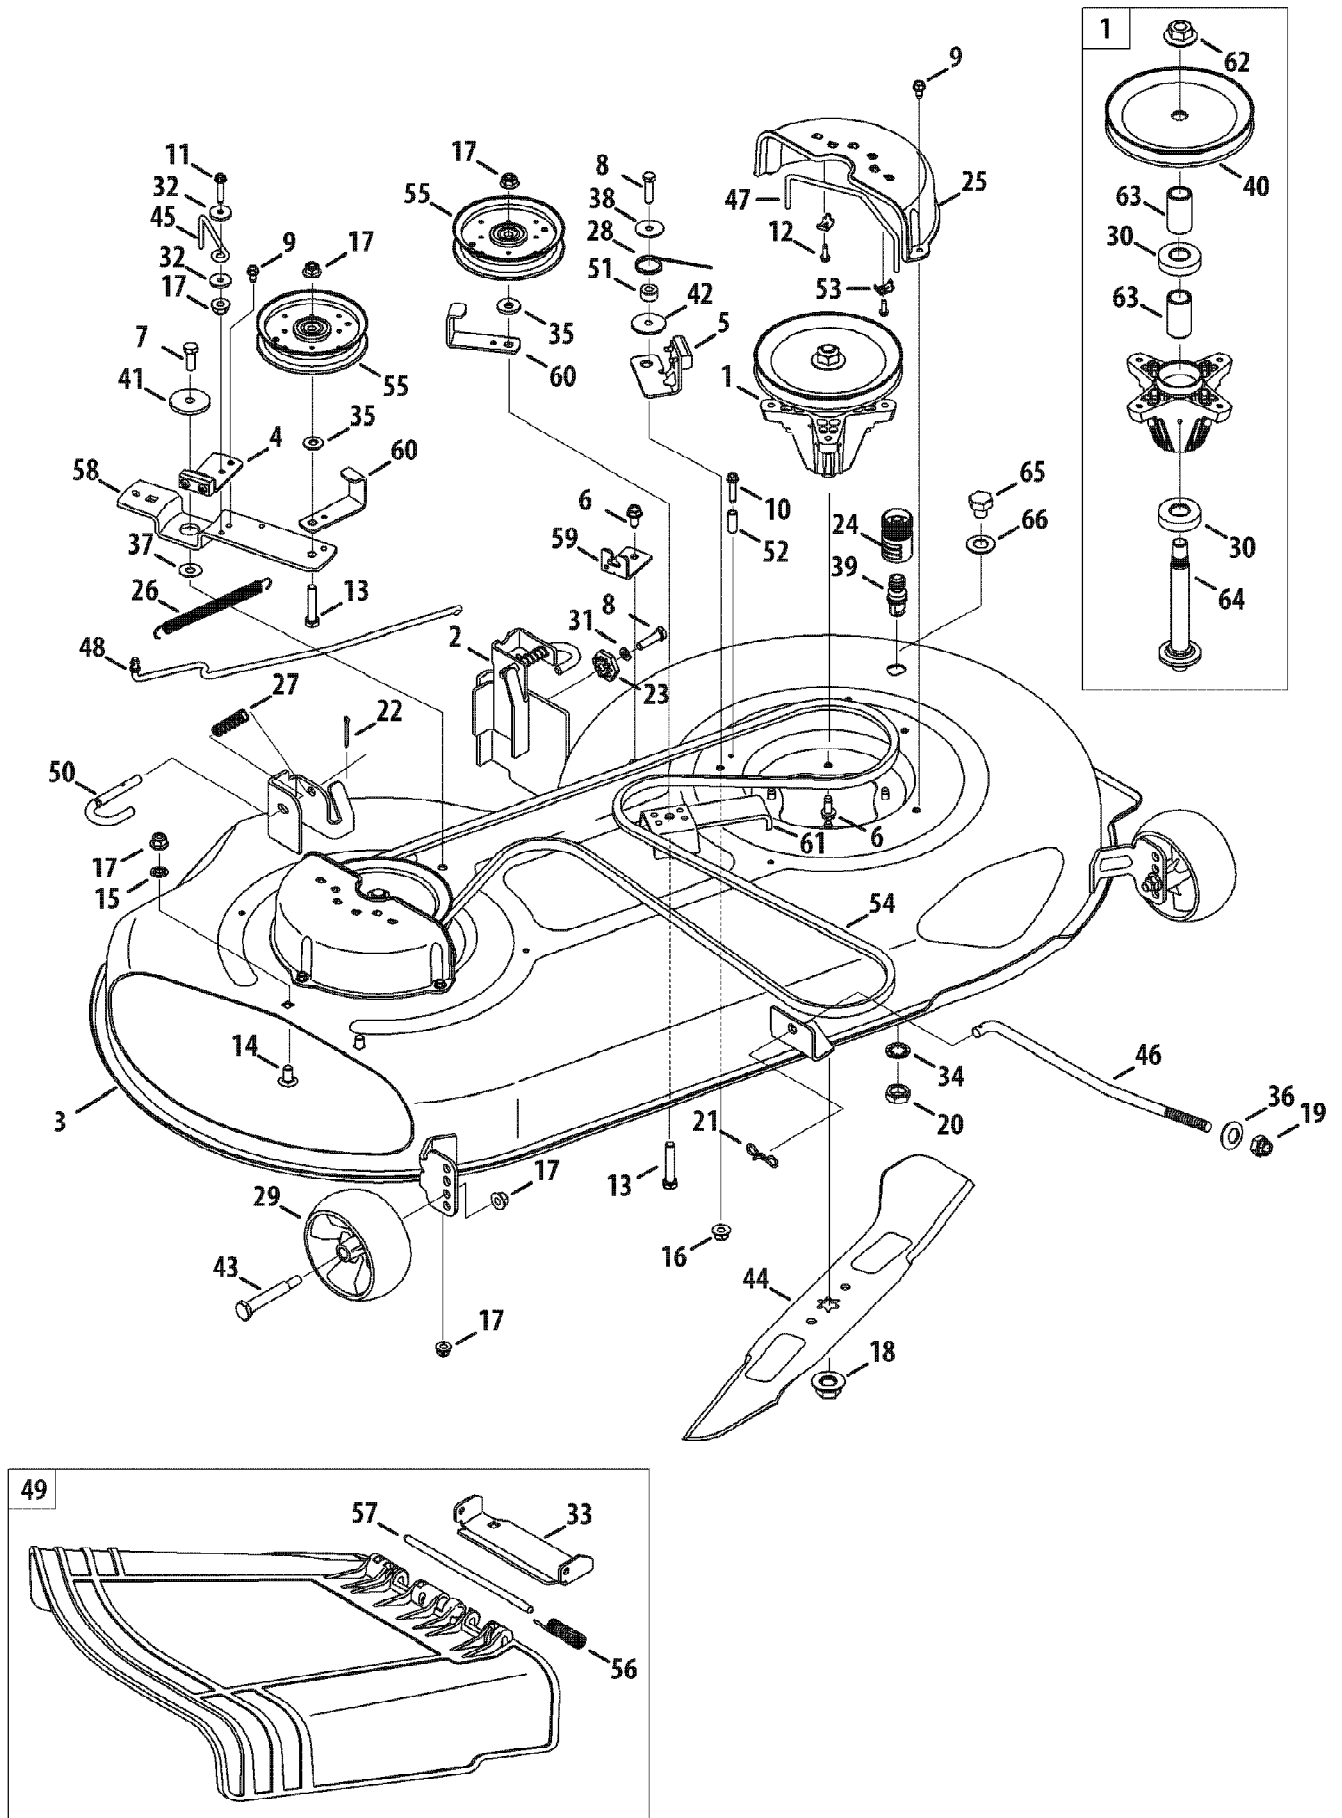

13AX79KT011 Horse (2010)
Mower Deck

Page 11 of 21

Ref #	Part Number	Qty	S/P/F	Description
1	918-04636A	1	/P	Spindle Assembly, Pul 6.93 Dia
2	683-0254B-0637	1	/P	Bracket Assembly, Deck Hanger, LH
3	983-04578-0637	1	/P	Deck Assembly, Offset, 46" Powder Black
4	983-04511	1	/P	Brake Assembly, Deck, 42/46
5	983-04525	1	/P	Brake Assembly, Deck, 46"
6	710-04484	1		Screw, Self-tapping, 5/16-18, .750,
7	710-0514	1	/P	Hex Screw, 3/8-16, 1.00, Gr5, Std
8	710-0528	1	/P	Hex Screw, 5/16-18, 1.25, Gr5, Std
9	710-0599	1	/P	Screw, Self-tapping, 1/4-20, 0.500
10	710-0778	1	/P	Screw, Self-tapping, 1/4-20, 1.500
11	710-0809	1		Screw, Self-tapping, 1/4-20, 1.250
12	710-1003	1	/P	Screw, B, #10-16, 0.625
13	710-3144	1	/P	Hex Screw, 3/8-16, 2.00, Gr5, Std
14	710-3178	1	/P	Bolt, Carriage, 3/8-16, 0.75, Gr1
15	712-0229	1		Nut, Push, 3/8
16	712-04063	1	/P	Nut, Flange Lock, 5/16-18, Nylon
17	712-04065	1	/P	Nut, Flange Lock, 3/8-16, Nylon
18	712-0417A	1	/P	Nut, Flange, 5/8-18
19	712-04243	1		Nut, Lock, 1/2-13
20	912-0641	1	/P	Nut, Hex, M16-1.5
21	714-04043	1		Bow Tie Cotter Pin
22	914-0470	1	/P	Pin, Cotter, 1/8 x 1.25
23	917-04074	1	/P	Gear, Deck Adjustment
24	921-04041	1	/P	Adapter, Water Port
25	731-06496	1		Belt Cover, Universal
26	932-0384	1	/P	Spring, Extension, .62 x 6.12
27	732-04652	1		Spring, Compression, .535 x 1.751
28	732-04727	1		Spring, Torsion, .992 ID x 1.17 OD
29	734-04155	1		Wheel, Deck, 5.0 Dia Ball
30	941-0919	1	/P	Bearing, Ball, .787 x 1.85 x .551
31	936-0119	1	/P	Washer, Lock, 5/16, Regular Duty
32	936-0176	1	/P	Washer, Flat, .265 x .938 x .120
33	783-06074A	1		Bracket, Chute, 46
34	736-0225	1	/P	Washer, Lock, 5/8, Int Tooth
35	736-0262	1	/P	Washer, Flat, .385 x .870 x .092
36	748-04069	1		Deck Pivot Cup
37	936-0344	1	/P	Washer, Flat, .385 x 1.0 x .030
38	736-0362	1	/P	Washer, Flat, .330 x 1.25 x .06, Ht
39	737-04003D	1	/P	Deck Port, Water
40	756-04356	1		Pulley, Deck, 6.93 Dia
41	738-04162A	1	/P	Spacer, Shoulder, .8840 x .190
42	738-04166	1		Spacer, Shoulder, .5000 x .1475
43	938-3056	1	/P	Bolt, Shoulder, .496 x 2.50, 3/8-16
44	942-04290	1	/P	Blade, Cut, 23.25" 2-In-1
45	747-04530	1		Rod, Belt Keeper, 42 Idler
46	747-05141A	1		Rod, Lift, Deck
47	747-05011	1		Rod, Keeper, Belt
48	747-05052	1		Rod, Control, Brake 46"
49	631-04461	1	S	Chute Assembly, 46"
50	747-1116	1	/P	Rod, Deck Release
51	750-0258	1	/P	Spacer, .315 x .750 x .375
52	750-0566A	1	/P	Spacer, .260 x .375 x 1.030
53	751B221535	1	/P	Clamp, Casing