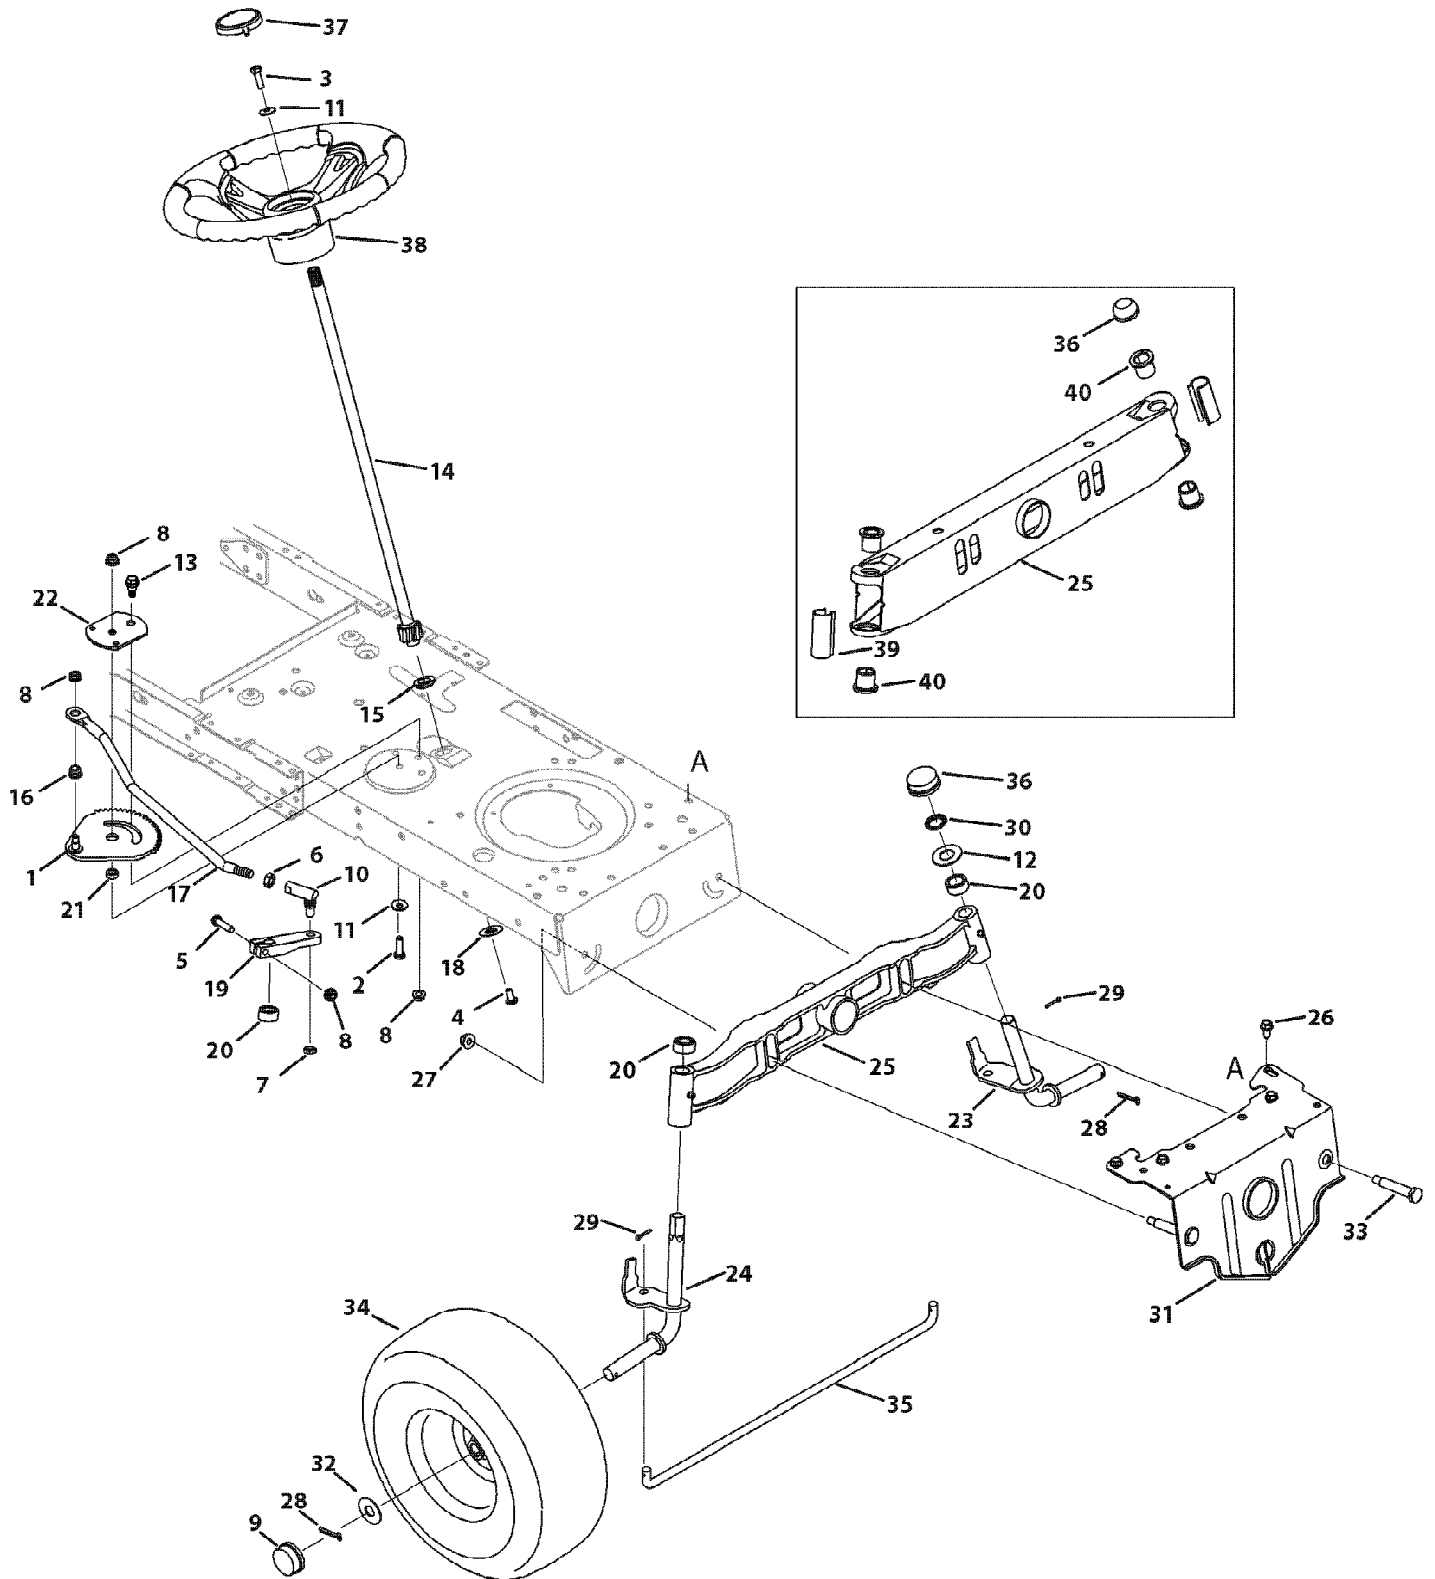

13AX79KT011 Horse (2010)
Steering

Page 18 of 21

Ref #	Part Number	Qty	S/P/F	Description
1	617-04024	1	S	Gear Assembly, Steering
2	710-0376	1	/P	Screw, 5/16-18, 1.00, Gr5
3	710-0643	1	/P	Screw, 5/16-18, 1.00, Gr5, Lock
4	710-1309	1	/P	Screw, Mach, 5/16-18, 0.750
5	710-3180	1	/P	Screw, 5/16-18, 1.75, Gr5
6	912-0240	1	/P	Nut, Jam, 7/16-20, Gr2
7	912-0214	1	/P	Nut, Hex Lock, 3/8-24
8	712-04063	1	/P	Nut, Flange Lock, 5/16-18, Grf
9	931-0484A	1	/P	Hub Cap
10	923-0448A	1	/P	Ball Joint, 7/16-20, Lock
11	736-0242	1	/P	Washer, Bell, .340 x .872 x .060
12	936-0316	1	/P	Washer, Flat, .78 x 1.59 x .60
13	738-04141	1		Shoulder Screw, .435 x .3485, 5/16-18
14	738-0919A	1	/P	Steering Shaft, 5/8 Spline x 21.86
15	941-04124	1	/P	Bearing, Flange, Hex 5/8
16	941-04454	1	/P	Flange Bearing .375 ID x .5 OD
17	747-04298	1		Drag Link, Steering
18	948-0389	1	/P	Cap, 1.25 x .16
19	748-04065-0637	1	/P	Steering, Block
20	748-04068	1		Spacer, .710 ID x .125 OD x .56
21	750-04418	1		Spacer, .322 ID x .625 OD x .21
22	783-04644	1	S	Stabilizer Plate, Gear Segment
23	938-04014A-0637	1	/P	Axle Assembly, LH (46" Deck)
24	938-04013	1	/P	Axle Assembly, RH (46" Deck)
25	719-04177A	1		Pivot Bar, Cast
26	710-04484	1		Screw, 5/16-18, 0.750
27	712-04065	1	/P	Nut, Flange Lock, 3/8-16, GrF
28	714-04039	1		Pin, Cotter, 5/32, 1.25
29	914-0474	1	/P	Pin, Cotter, 1/8 x 0.75
30	726-04035	1		Push Nut 3/4 Dia.
31	783-05326B-0637	1	/P	Pivot Bar Bracket
32	736-04228A	1		Washer, Flat, .781 x 1.59
33	738-04128	1		Scr., Shlder, .500 x 2.380, 3/8-16
34	634-04639	1		Wheel Ass'y, Sq. Shldr., 15 x 6 x 6.5
34	734-1731	1		Tire Only 15 x 6 x 6 Not shown
34	741-0516B	1	/P	Flange Bearing Not shown
34	741-0990B	1	/P	Flange Bearing, .76 ID w/Lube Ftg Not shown
35	747-04299A	1	/P	Tie Rod
36	731-04693	1		Push Cap, Cast
37	731-04681	1		Cap, Steering Wheel (Troy-Bilt)
38	631-04028	1		Steering Wheel, Standard Grip
39	731-04057A	1		Std. Axle Cap
40	741-0660A	1	/P	Bearngg., Flg.