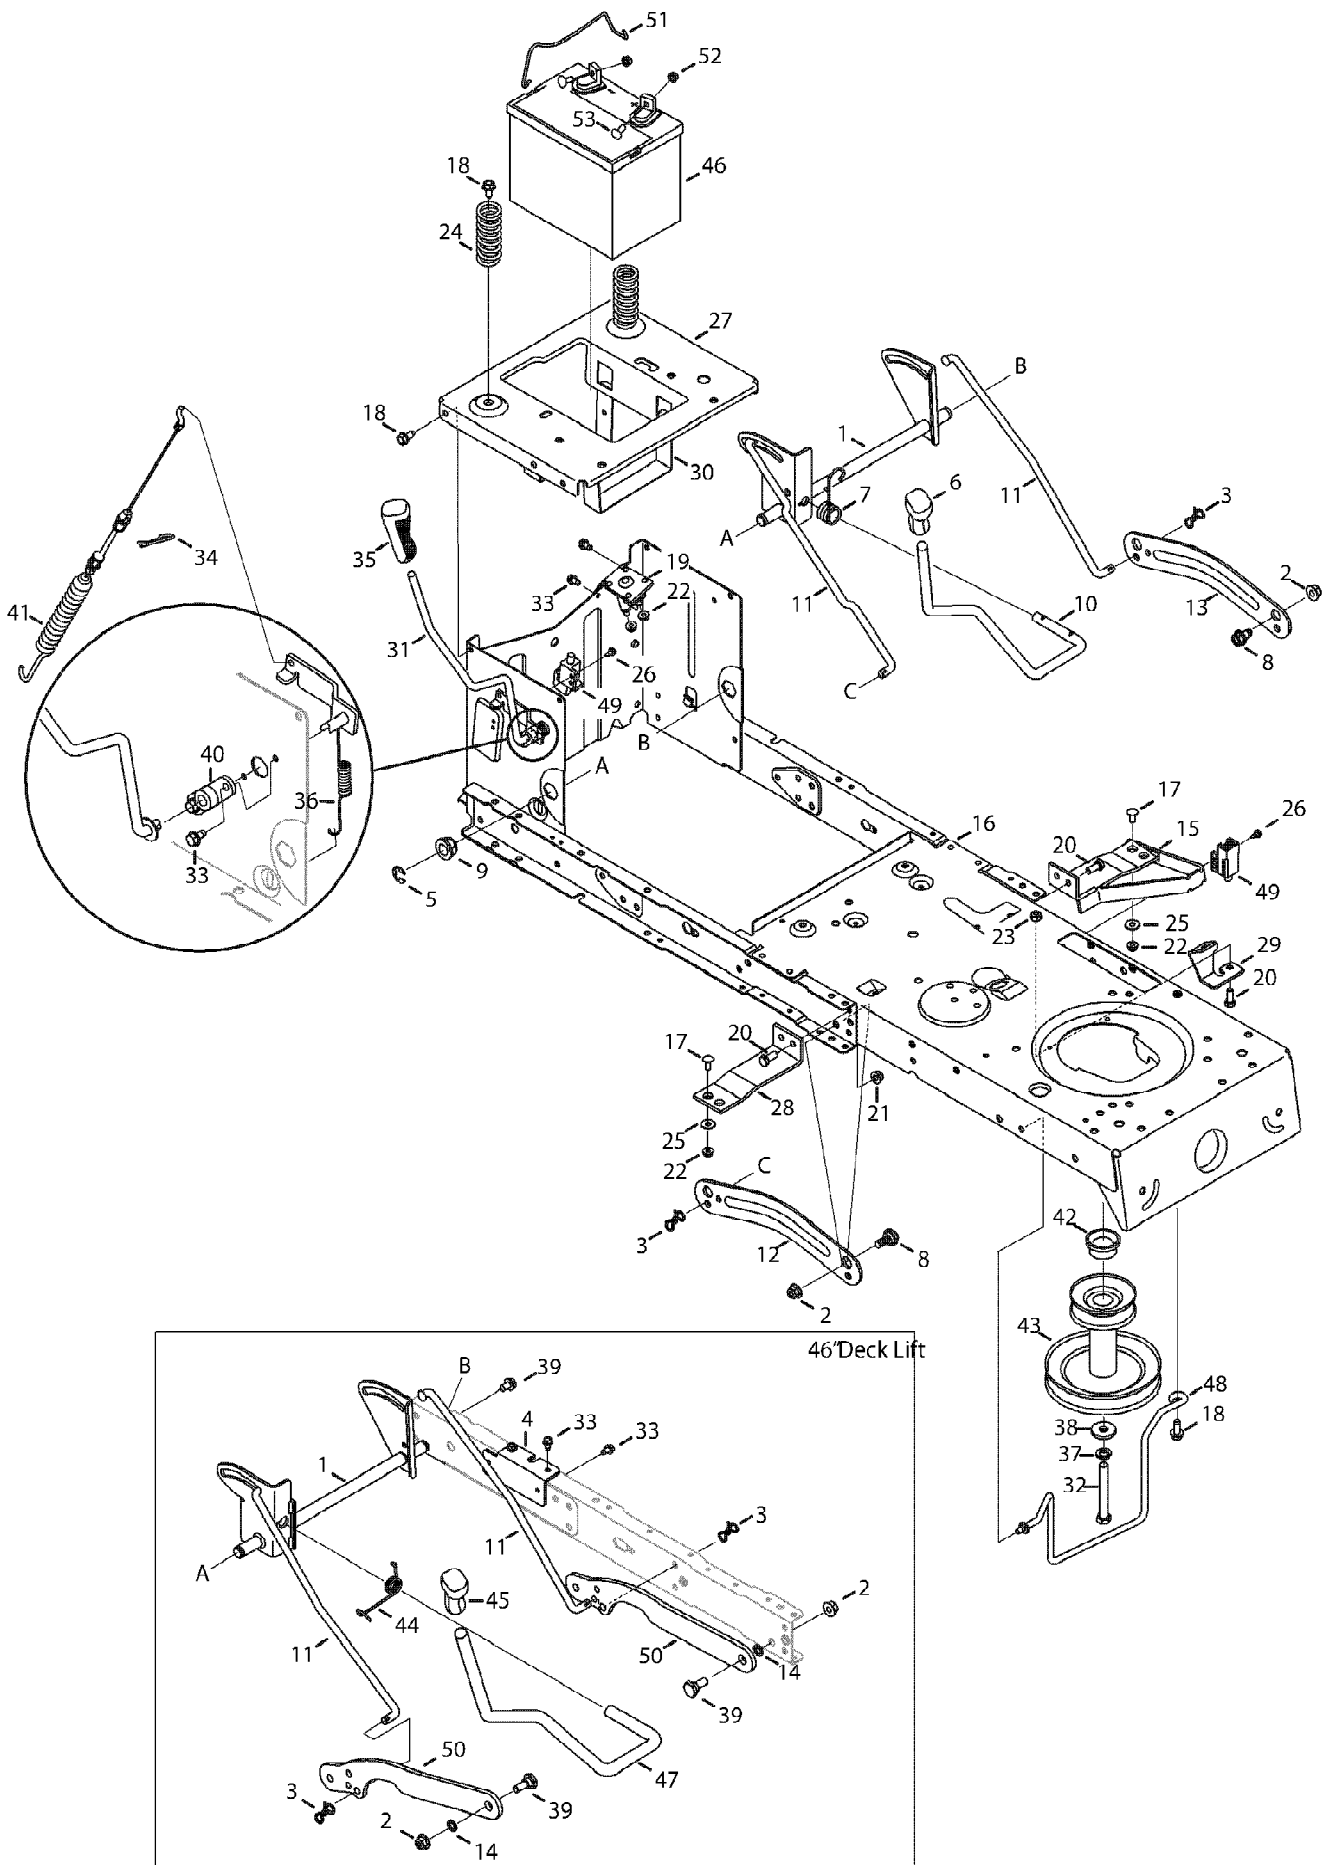

13AX79KT011 Horse (2010)  
Frame & PTO Lift

Page 4 of 21

Ref #	Part Number	Qty	S/P/F	Description
1	683-04334-0637	1	/P	Deck Shaft Assembly Lift 46" Deck
2	712-04065	1	/P	Nut, Flange Lock, 3/8-16, GrF
3	714-04040	1		Pin, Cotter, Bow Tie
4	738-05389A-0637	1		Frame Brace Bracket
5	716-0106A	1		Ring, E-Type, .625 Dia.
6	720-0311	1		Grip, Handle, 1/2
7	732-04225	1		Spring, Torsion 42" Deck
8	738-04130	1		Screw, Shoulder, .625 x .175, 3/8-16
9	941-0225	1	/P	Bearing, Hex Flange
10	747-05296	1		Deck Handle, Lift, 42" Deck
11	747-04393	1		Rod, Lift
12	783-04494C-0637	1	/P	Lift Arm, Deck - RH
13	783-04711C-0637	1	/P	Lift Arm, Deck - LH
14	936-0140	1	/P	Washer, Flat, .385 x .62 x .063
15	683-04195-0637	1		Support Bracket Assembly
16	683-04601-0638	1		Frame Assembly - Red
17	710-0134	1	/P	Carriage Screw, 1/4-20 x .62
18	710-04484	1		Screw, 5/16-18, .750
19	725-04439	1		Solenoid
20	710-3008	1	/P	Hex Screw, 5/16-18 x .75
21	712-04063	1	/P	Flange Lock Nut, 5/16-18
22	712-04064	1	/P	Nut, Flange Lock, 1/4-20, GrF
23	912-0429	1	/P	Hex Lock Nut, 5/16-18
24	732-04035	1		Spring, Compr. , 1.28 OD x 3.125
25	736-0173	1	/P	Flat Washer, .28 x .74 x .063
26	738-04237A	1		Shoulder Screw, #10-32 x .500
27	783-04548C-0637	1	/P	Seat Bracket, Frame
28	783-04637-0637	1	/P	Bracket, Runing Board
29	783-04753-0637	1		Frame Support Bracket
30	783-04869A-0637	1	/P	Bracket, Battery
31	647-04096-0637	1	/P	Handle Assembly, PTO
32	710-04608	1		Screw, 7/16-20, 3.25 42" Deck
33	710-0599	1	/P	Screw, 1/4-20, 0.500
34	914-0145	1	/P	Pin, Click, .092 x 1.64
35	720-04049A	1	/P	Grip, Handle, 3/8
36	732-04276A	1	/P	Spring, Extension
37	936-0171	1	/P	Washer, Lock, 7/16
38	736-0322	1	/P	Washer, Flat, .450 x 1.250 x .164
39	938-0380	1	/P	Bolt, Shldr. .500 x .270 3/8-16
40	741-04119	1	S	Bearing, PTO
41	946-04173B	1	S	Cable, Deck Engagement
42	750-0956	1		Spacer, 1.010 x 1.400 x .825, 42" Deck
43	956-04067A	1	/P	Engine Pulley
44	732-04438	1		Spring, Torsion 46" Deck
45	720-0298	1		Grip, Handle, 5/8
46	925-1707D	1	/P	Battery, 155 CCA
47	747-04653	1		Deck Handle, Lift, 46" Deck
48	683-04414-0637	1	/P	Rod, Belt Keeper (46" Deck)
49	725-04363	1		Switch, Interlock
50	783-0678C-0637	1	/P	Deck Lift Link
51	683-04448-0637	1	/P	Battery Hold Down Rod
52	712-0271	1	/P	Nut, Sems, 1/4-20
53	710-04666	1		Screw, Carriage, 1/4-20, .75, Gr5