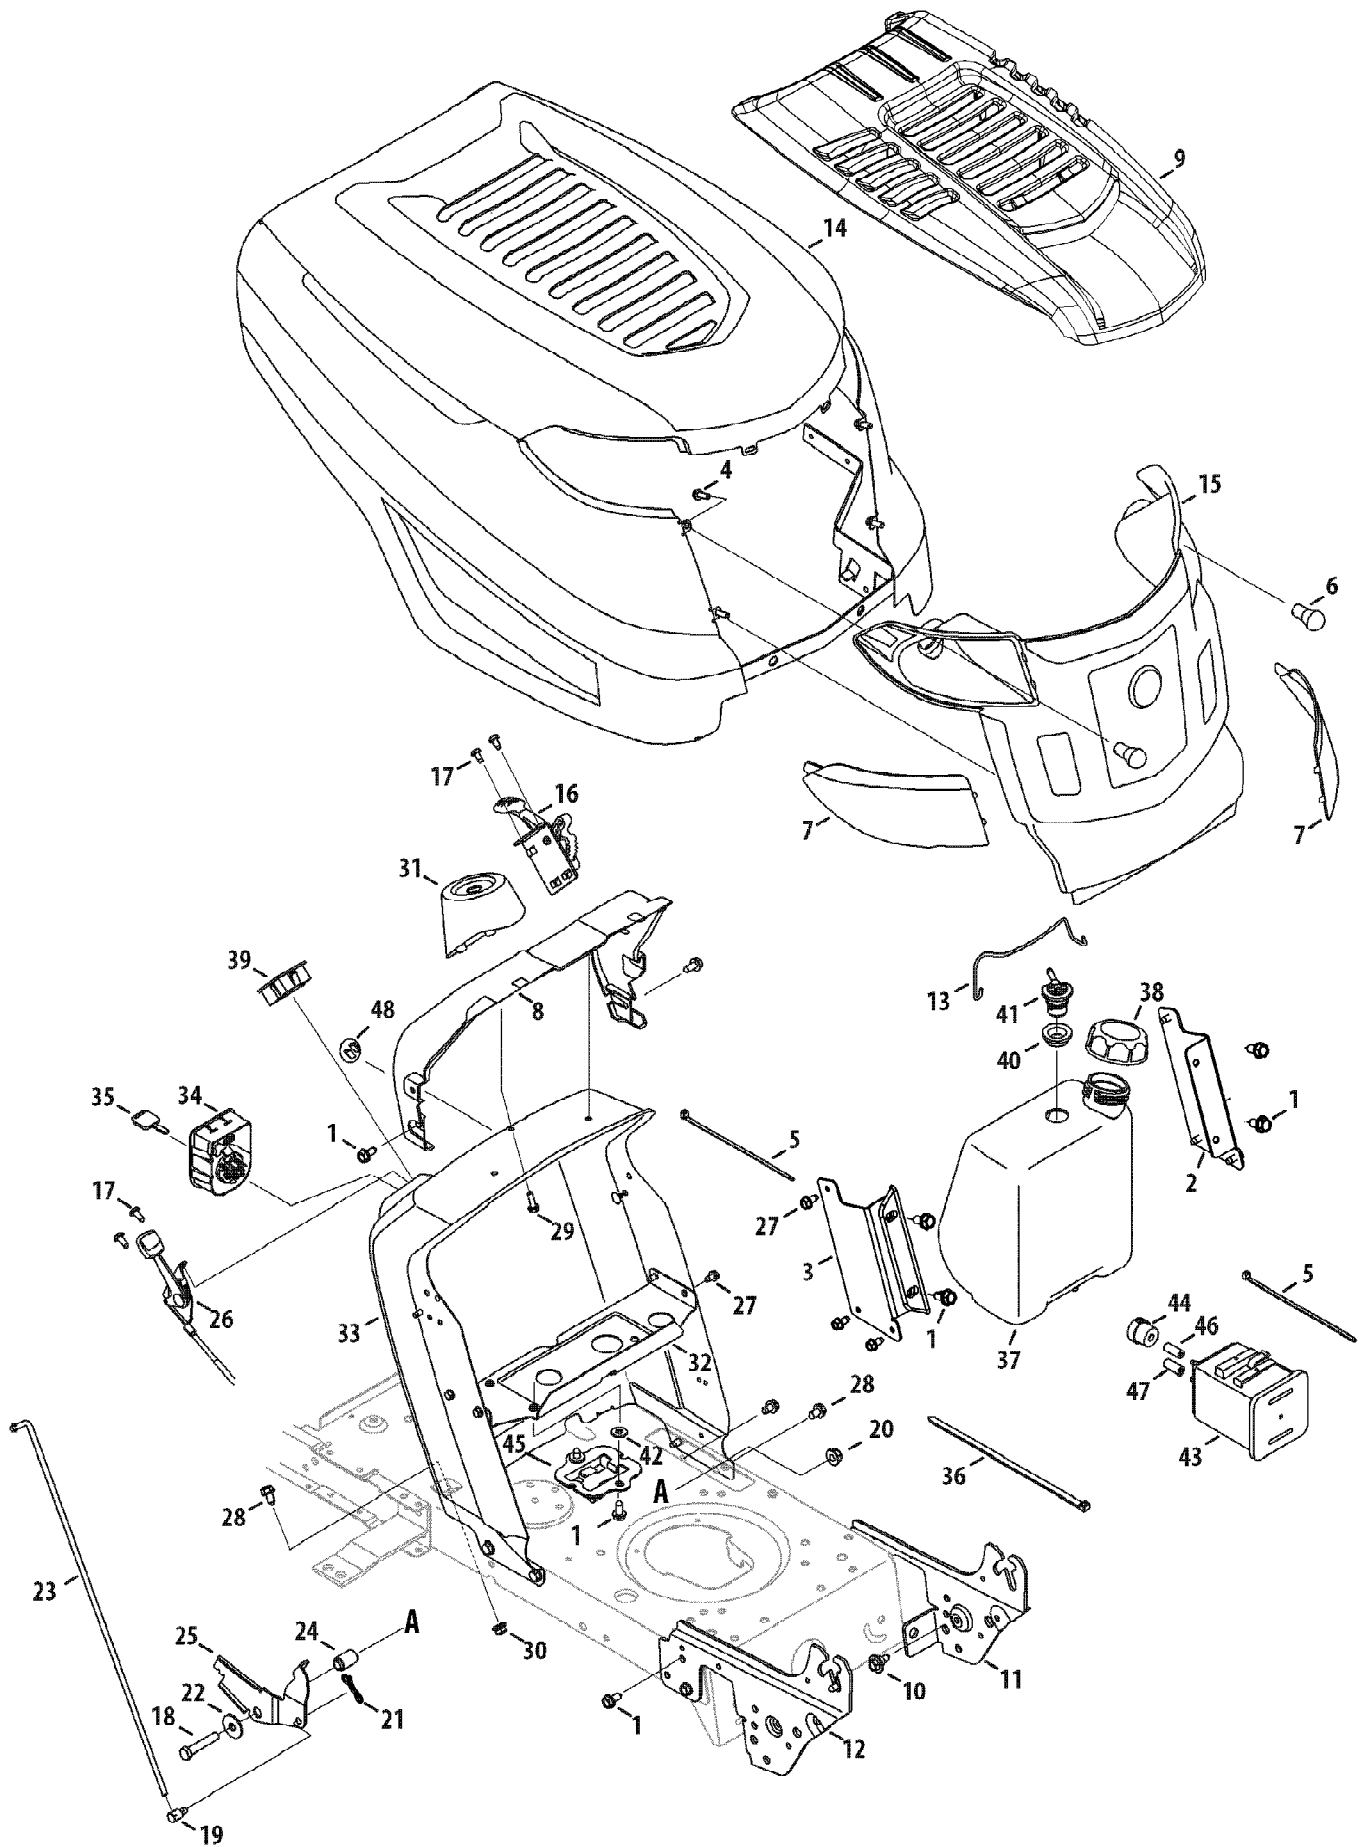

13AX79KT011 Horse (2010)
Hood & Grille Assembly

13AX79KT011 Horse (2010)
Hood & Grille Assembly

Page 6 of 21

Ref #	Part Number	Qty	S/P/F	Description
1	710-04484	1		Screw 5/16-18 x .750
2	783-06605-0637	1	/P	Fuel Tank Mnt. Bracket - LH If Equipped
3	783-06603-0637	1	/P	Fuel Tank Mnt. Bracket - RH If Equipped
4	710-05108	1		Screw, 1/4 x .750
5	725-0157	1	/P	Cable Tie
6	925-0963	1	/P	Miniature lamp 12V socket
7	731-06095	1		Grill Lens - LH
7	731-06096	1		Grill Lens - RH
8	731-05078C	1	/P	Dash Collar Assembly
9	731-06194A	1	/P	Hood Scoop
10	738-04091A	1	/P	Shoulder Screw .43 x .29
11	783-05327B-0637	1	/P	Support Bracket LH
12	783-05328A-0637	1	/P	Support Bracket RH
13	683-04448-0637	1	/P	Battery Rod
14	683-04441-0638	1		Hood
15	631-04272	1	/P	Grill
16	983-04226	1	/P	Hydro Control Assembly
17	710-04483	1		Screw 1/4-20 x .500
18	710-3144	1	/P	Hex Screw 3/8-16 x 2.00
19	711-0736	1	/P	Ferrule Adjust
20	712-04065	1	/P	Flange Lock Nut 3/8-16
21	714-04040	1		Cotter Pin, Bow Tie
22	936-0133	1	/P	Flat Washer .411 x 1.25 x .100
23	747-04430	1		Control Rod, Speed Selector
23	747-05276	1		Control Rod, Speed California Models (211)
24	750-04465	1		Flang Spacer .390 x .671 x 1.095
25	783-04862	1	/P	Transmission Speed Latch
26	746-04364	1		Throttle/Choke Control Cable
27	710-0599†	1		Hex Screw Washer 1/4-20 x .500 If Equipped
28	710-0604A	1	/P	Screw 5/16-18 x .625
29	710-0895	1		Hex Screw 1/4-15 x .750
30	712-04063	1	/P	Flange lock Nut 5/16-18
31	731-04945	1		Support Shaft
32	783-04584A-0637	1	/P	Gas Tank Support Bracket If Equipped
33	783-04889B-0637	1	S	Dash, RMC/Amp Meter/Choke
34	925-04227B	1	/P	Key Switch Module
35	925-1745A	1	/P	Key
36	726-0230	1	/P	Cable Tie
37	751-0659D	1	/P	Fuel Tank, 2 Gallons
37	751-10782	1	S	Fuel Tank, 1.36 Gallon, CARB
38	751-0603A	1	/P	Fuel Cap
38	951-10947	1	/P	Fuel Cap, CARB
39	925-04156	1	/P	Ammeter Monitor Indicator
40	735-04081	1		Rubber Grommet California Models (211)
41	751-10441	1		Rollover Valve California Models (211)
42	936-3008	1	/P	Washer, Flat, .344 x .750 x .120 California Models (211)
43	951-10589	1	/P	Canister, Carbon, 5 Gallon California Models (211)
44	951-10590	1	/P	Filter, Vent, Canister California Models (211)
45	951-10610	1	/P	Bracket., Adapter, Canister California Models (211)