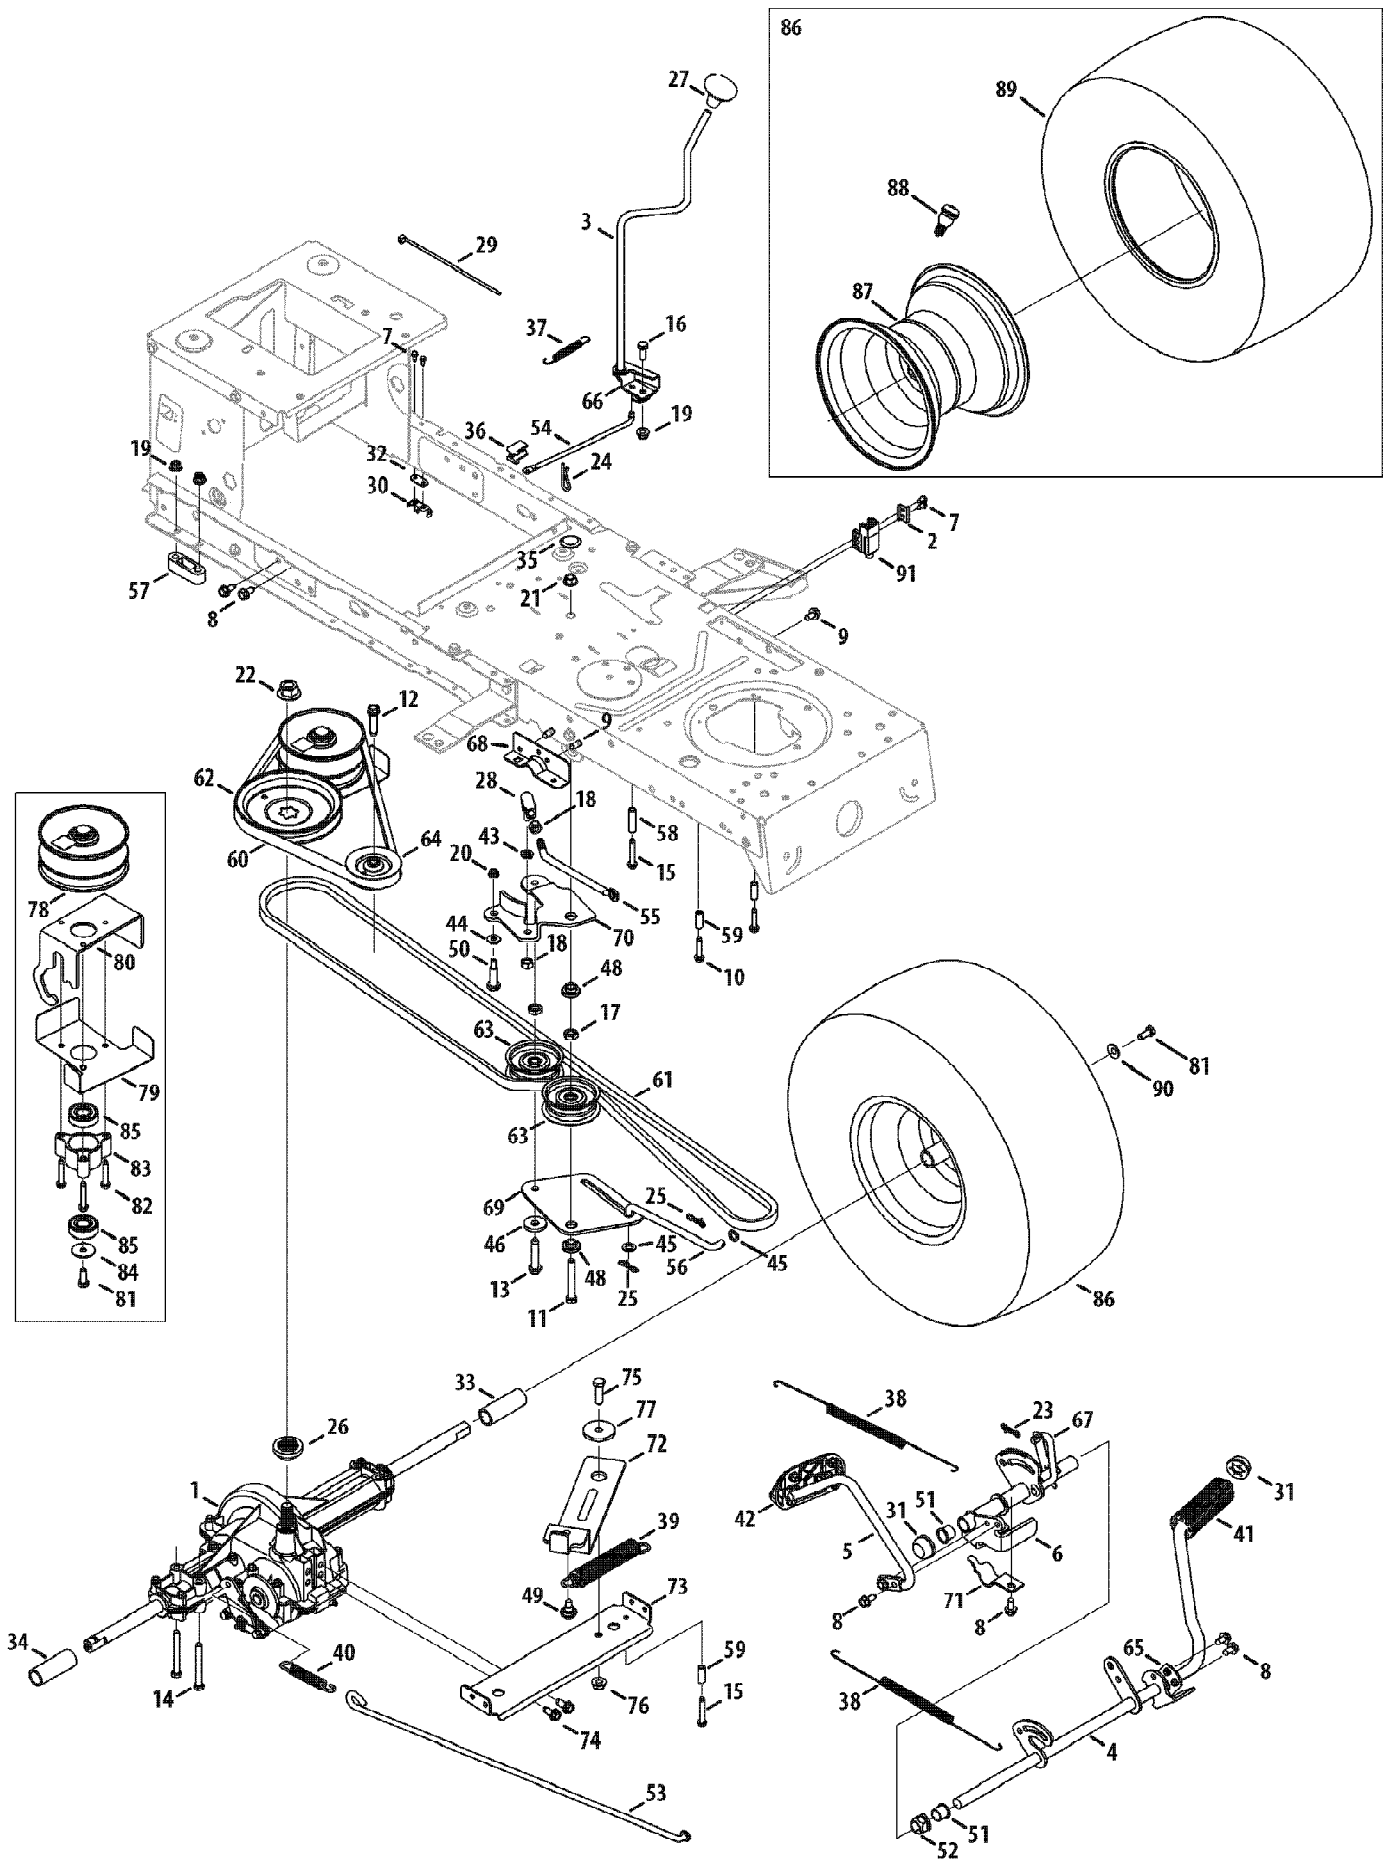

13AX78KS066 Bronco (2010)
Drive & Transmission

13AX78KS066 Bronco (2010)
Drive & Transmission

Page 2 of 22

Ref #	Part Number	Qty	S/P/F	Description
1	918-04566	1	/P	Drive Assembly, AutoDrive
2	17962	1		Plate Switch
3	647-04035	1		Lever Assembly, Shift
4	647-04201-0637	1		Pedal Assembly, Drive
5	647-04203-0637	1	/P	Pedal Assembly, Control
6	683-04607	1		Bracket Assembly, Pedal
7	710-0227	1	/P	Screw, ab, #8-18, 0.500, Hxindwsh
8	710-04484	1		Screw, tt, 5/16-18, .750, Hxindwsh
9	710-0604A	1	/P	Screw, tt, 5/16-18, 0.625, Hxindwsh
10	710-0809	1		Screw, tt, 1/4-20, 1.250, Hxindwsh
11	710-0859	1	/P	Hhcs, 3/8-16, 2.50, Gr5, Std
12	710-1007	1	/P	Screw, ttsems, 3/8-16, 1.500, Hxlvsh
13	710-1008	1		Screw, ttsems, 3/8-16, 1.875, Hxlvsh
14	710-1266	1	/P	Hhcs, 5/16-18, 3.50, Gr5, Std
15	710-1325	1	/P	Screw, tt, 1/4-20, 1.625, Hxindwsh
16	710-3008	1	/P	Hhcs, 5/16-18, .75, Gr5, Std
17	912-0240	1	/P	Nut, jam, 7/16-20, Gr2
18	712-0241	1	/P	Nut, hex, 3/8-24, Gr5
19	712-04063	1	/P	Nut, flglk, 5/16-18, Grf, nylon
20	712-04064	1	/P	Nut, flglk, 1/4-20, Grf, nylon
21	912-0431	1	/P	Nut, flglk, 3/8-16, Grf, top Lk
22	712-0700	1	/P	Nut, flg, 9/16-18, Gr2
23	914-0111	1	/P	Pin, cot, 3/32, 1.0
24	914-0209	1	/P	Pin, cotter Int- .125 Dia
25	714-04040	1		Pin, cotter, bow-Tie 72
26	718-04407	1		Hub, Pulley, 5/8 Spline
27	720-04028	1		Knob, Shift
28	923-3018	1	/P	Ball, joint
29	725-0157	1	/P	Cable, tie, 3/16 X .05 X 7.4
30	725-1644	1		Switch, Springing, Short
31	726-0214	1	/P	Cap, push 5/8
32	926-0320	1	/P	Plate, Insulator Nut
33	731-04602	1		Sleeve, .758 X .821 X 3.3125
34	731-04604	1		Sleeve, .758 X .821 X 2.4375
35	731-06330	1		Plug, deck Hole, 7/8
36	731-06894	1		Bearing, Shift Rod
37	732-04488	1		Spring, extension, .38 Od X 3.25 Lg
38	732-04612	1		Spring, extension, .70 Dia X 12.00 Lg
39	732-04616	1		Spring, extension, .97 Od X 6.18 Lg
40	732-0716D	1	/P	Spring, extension, .59 Od X 4.00 Lg
41	735-0239	1	/P	Pad, foot, 4.0 Long
42	735-0662	1		Pad, Control
43	936-0169	1	/P	Washer, lock, 3/8, Regular Duty
44	736-0173	1	/P	Washer, flat, .28 X .74 X .063
45	936-0185	1	/P	Washer, flat, .375 X .738 X .063
46	736-0322	1	/P	Washer, flat, .450x1.250x.164, Ht
48	738-0372B	1	/P	Spacer, Drive, 1.00 X .38 X .38
49	738-04091A	1	/P	Screw, Drive, .43x.29, Tt, 5/16-18
50	938-0572	1	/P	Screw, shld, .374 Dia. X 1.16 Lg.
51	741-0495	1	/P	Bearing, flg, .630 ldx .695 Od X .60
52	741-3065B	1	/P	Bearing, hex Flg, .628 ld, split
53	747-05188	1		Rod, brake,Trans
54	747-05243	1		Rod, shift, 46"