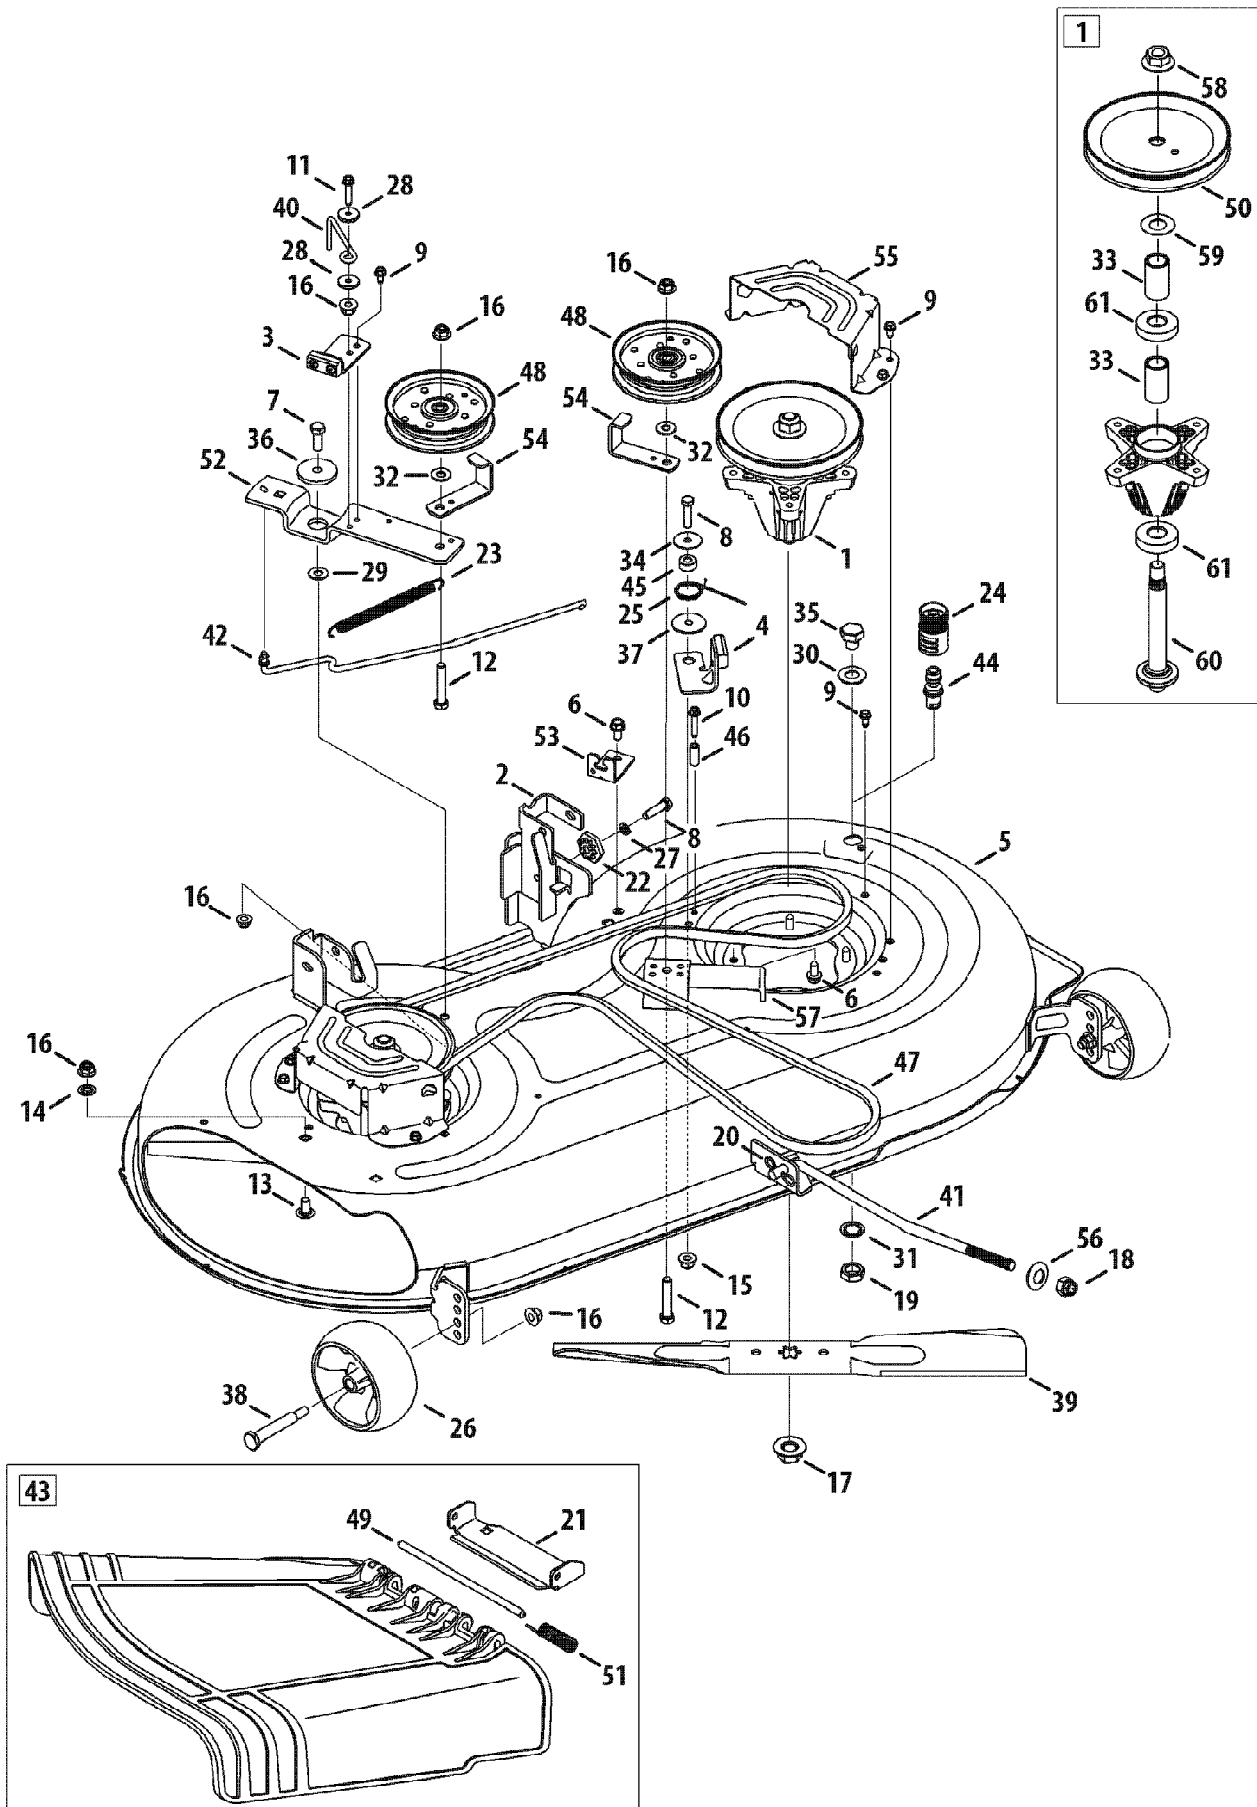

13AX78KS066 Bronco (2010)
Mower Deck 42-Inch

Page 14 of 22

Ref #	Part Number	Qty	S/P/F	Description
1	918-04822A	1	/P	Spindle Assembly, Pulley, 6.3 Dia
2	683-0254B-0637	1	/P	Bracket Assembly, Deck, Hngr Lh
3	983-04511	1	/P	Brake Assembly, Deck, 42/46
4	983-04525	1	/P	Brake Assembly, Deck, 46"
5	983-04570-0637	1	/P	Deck Assembly, Sd, Offset, 42 inch W/O Wheels
5	983-04572-0637	1	/P	Deck Assembly, Sd, Offset, 42 inch W/ Wheels
6	710-04484	1		Screw, Tt, 5/16-18, .750, Hxindwsh
7	710-0514	1	/P	Hhcs, 3/8-16, 1.00, Gr5, Std
8	710-0528	1	/P	Hhcs, 5/16-18, 1.25, Gr5, Std
9	710-0599	1	/P	Screw, Tt, 1/4-20, 0.500, Hxindwsh
10	710-0778	1	/P	Screw, Tt, 1/4-20, 1.500, Hxindwsh
11	710-0809	1		Screw, Tt, 1/4-20, 1.250, Hxindwsh
12	710-3144	1	/P	Hhcs, 3/8-16, 2.00, Gr5, Std
13	710-3178	1	/P	Bolt, Crg, 3/8-16, 0.75, Gr1
14	712-0229	1		Nut, Push, 3/8
15	712-04063	1	/P	Nut, Flglk, 5/16-18, Grf, Nylon
16	712-04065	1	/P	Nut, Flglk, 3/8-16, Grf, Nylon
17	712-0417A	1	/P	Nut, Flg, 5/8-18
18	712-04243	1		Nut, Flxlk, 1/2-13
19	912-0641	1	/P	Nut, Hex, M16-1.5 Din 936
20	714-04043	1		Bow-Tie Cotter Pin
21	783-06074A	1		Chute Bracket
22	917-04074	1	/P	Gear, Deck, Adj
23	932-0384	1	/P	Spring, Extension, .62 Dia X 6.12 Lg
24	921-04041	1	/P	Water Nozzle Adapter
25	732-04727	1		Spring, Torsn, .992 I.D X 1.17 O.D
26	734-04155	1		Wheel, Deck, 5.0 Dia Ball
27	936-0119	1	/P	Washer, Lock, 5/16, Regular Duty
28	936-0176	1	/P	Washer, Flat, .265 X .938 X .120
29	936-0344	1	/P	Washer, Flat, .385 X 1.0 X .030
30	736-0187	1	/P	Washer, Flat, .64 X 1.24 X .06, Ht
31	736-0225	1	/P	Washer, Lock, 5/8, Int Tooth
32	736-0262	1	/P	Washer, Flat, .385 X .870 X .092
33	750-04936	1		Spacer, .792 X 1.060 X 1.860 Lg
34	736-0362	1	/P	Washer, Flat, .330 X 1.25 X .06, Ht
35	738-04146	1		Plug, Bolt, M16 X 1.5
36	738-04162A	1	/P	Spacer, Shoulder, .8840 X .190
37	738-04166	1		Spacer, Shoulder, .5000 X .1475
38	938-3056	1	/P	Bolt, Shoulder, .496 X 2.50, 3/8-16
39	942-04308	1	/P	Blade, Cut, 21.23" 2-In-1
40	747-04530	1		Rod, Kepr, Belt 42 Idler
41	747-04944B	1	/P	Rod, Lift, Deck, Frt, 13.7
42	747-05105	1		Rod, Cont, Brake 42"
43	631-04460	1		Chute Assembly, 42" Deck
44	737-04003D	1	/P	Deck Water Nozzle
45	750-0258	1	/P	Spacer, .315 X .750 X .375 Lg
46	750-0566A	1	/P	Spacer, .260 X .375 X 1.030 Lg
47	954-04060B	1	/P	Belt, V Typ, A Sec X 96.5
48	756-04129B	1	/P	Pulley, Idler, 4.25"Dia
49	711-04847A	1	S	Pin, Hinge, Dia .3125 X 7.96 Lg