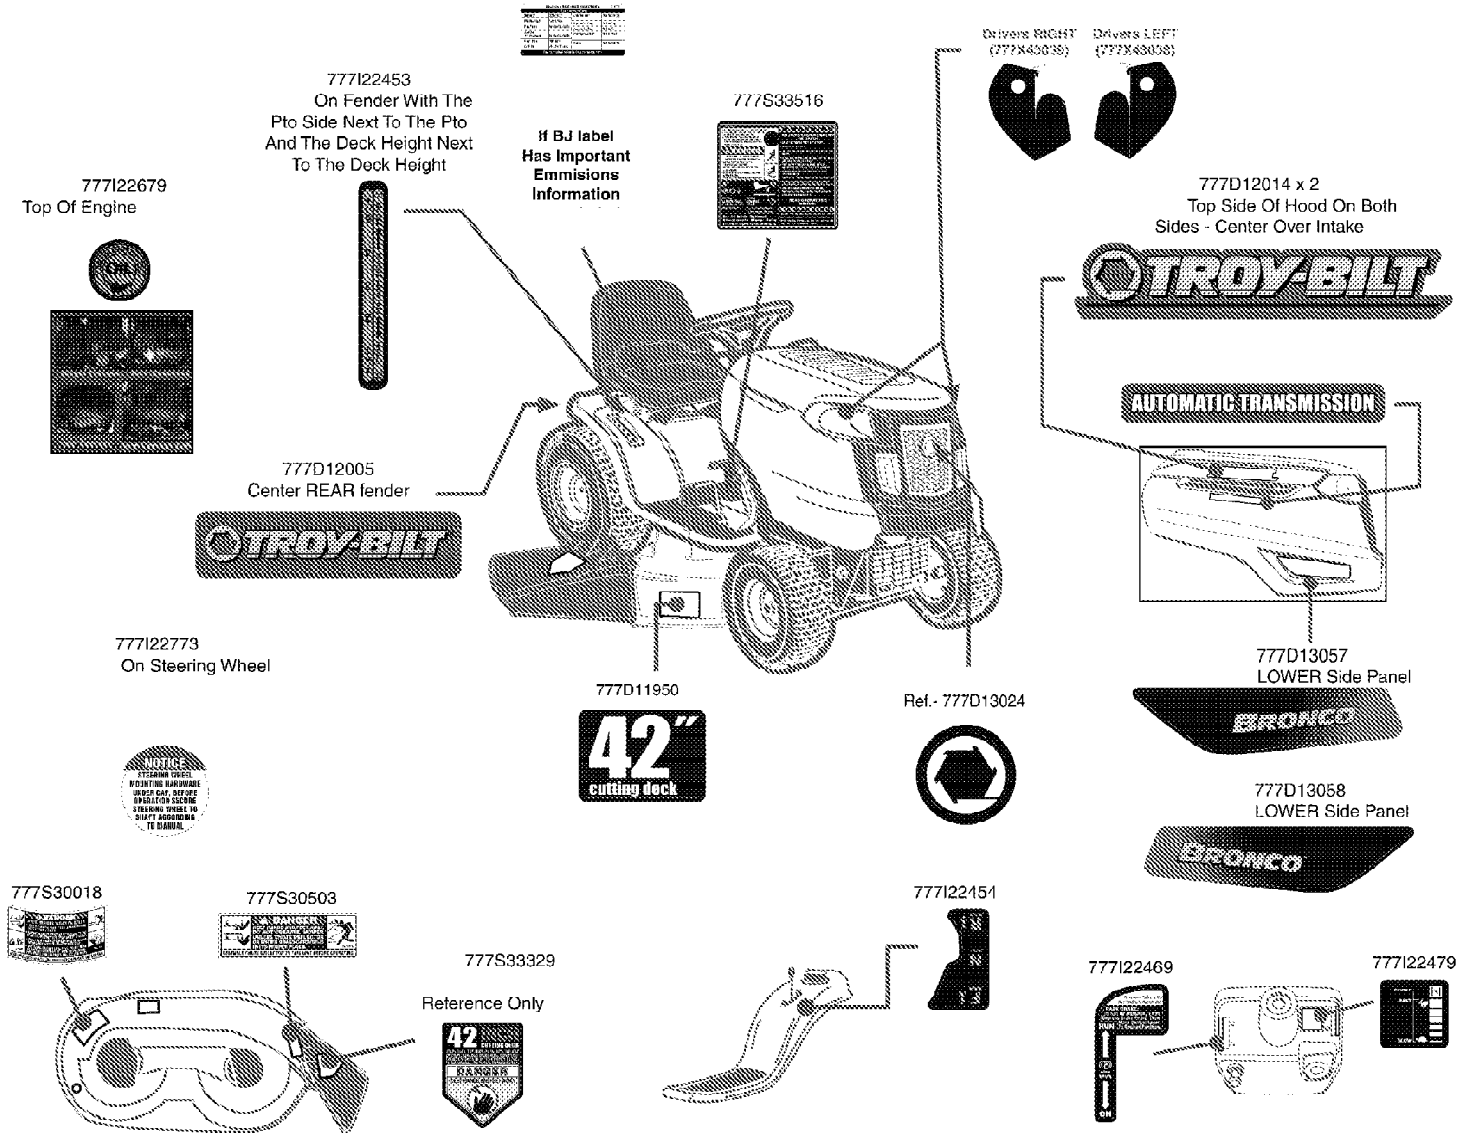

13AX78KS066 Bronco (2010)
Hood & Dash Assembly

Page 10 of 22

Ref #	Part Number	Qty	S/P/F	Description
1	631-04272	1	/P	Grill Assembly, Troy-Bilt
2	731-05078C	1	/P	Dash Assembly K-Style
2	731-06404	1		Bumper Not shown
2	710-04261	1		Screw, #12-16 x .50 Not shown
3	683-04441-0638	1		Hood Assembly
4	710-04484	1		Screw, 5/16-18 x .750
5	710-0895	1		Screw, 1/4-15 x .750
6	725-0157	1	/P	Cable Tie
7	925-0963	1	/P	Lamp
8	731-06095	1		Left Lens
9	731-06096	1		Right Lens
10	738-04091A	1	/P	Shoulder Screw, 5/16-18 x .43 x .29
11	783-05327B-0637	1	/P	Left Support Pivot Bracket
12	783-05328A-0637	1	/P	Right Support Pivot Bracket
13	710-04483	1		Screw, 1/4-20 x .500
14	710-0599	1	/P	Hex Washer Screw, 1/4-20 x .500
15	710-0604A	1	/P	Screw, 5/16-18 x .625
16	712-04063	1	/P	Flangelock Nut, 5/16-18
17	731-04945	1		Steering Support
18	783-04584A-0637	1	/P	Gas Tank Support Bracket
19	783-04584A-0637	1	/P	Dash, No RMC
20	731-05265	1		Choke Plug
21	983-04216	1	/P	7-Speed Control Assembly
22	710-3144	1	/P	Hex Screw, 3/8-16 x 2.0
23	711-0736	1	/P	Ferrule, 1/4-20 x 1.00
24	710-04065	1	/P	Flangelock Nut, 3/8-16
25	714-04040	1		Bow Tie Cotter Pin, 72
26	936-0133	1	/P	Flat Washer, .411 x 1.25 x .100
27	747-04430	1		Speed Selector
28	750-04465	1		Flange Spacer, .390 x .671 x 1.095
29	746-04364	1		Throttle/Choke Cable
30	783-04903	1		Speed Latch - No RMC
31	683-04448-0637	1	/P	Battery Assembly Rod
32	726-0230	1	/P	Cable Tie
33	751-0555B	1	/P	1.5 Gallon Fuel Tank
34	751-0603A	1	/P	Fuel Cap
35	751-10782	1	S	1.36 Gallon Fuel Tank If equipped
36	925-1745A	1	/P	Key
37	725-0157	1	/P	Cable Tie
38	936-3008	1	/P	Flat Washer, .344 x .750 x .120
39	951-10589	1	/P	5 Gallon Carbon Canister If equipped
40	951-10590	1	/P	Vent Filter Canister If equipped
41	951-10610	1	/P	Canister Adapter Bracket If equipped
42	751-10749-30	1		Fuel Hose, White If equipped
43	751-10750-28	1		Fuel Hose, Yellow If equipped
44	925-04659	1	/P	3 Position Key Switch
45	951-10947	1	/P	Fuel Cap, 2.25" If equipped
46	751-10441	1		Rollover Valve If equipped
47	735-04081	1		Rubber Grommet, 23 x 3.55 If equipped