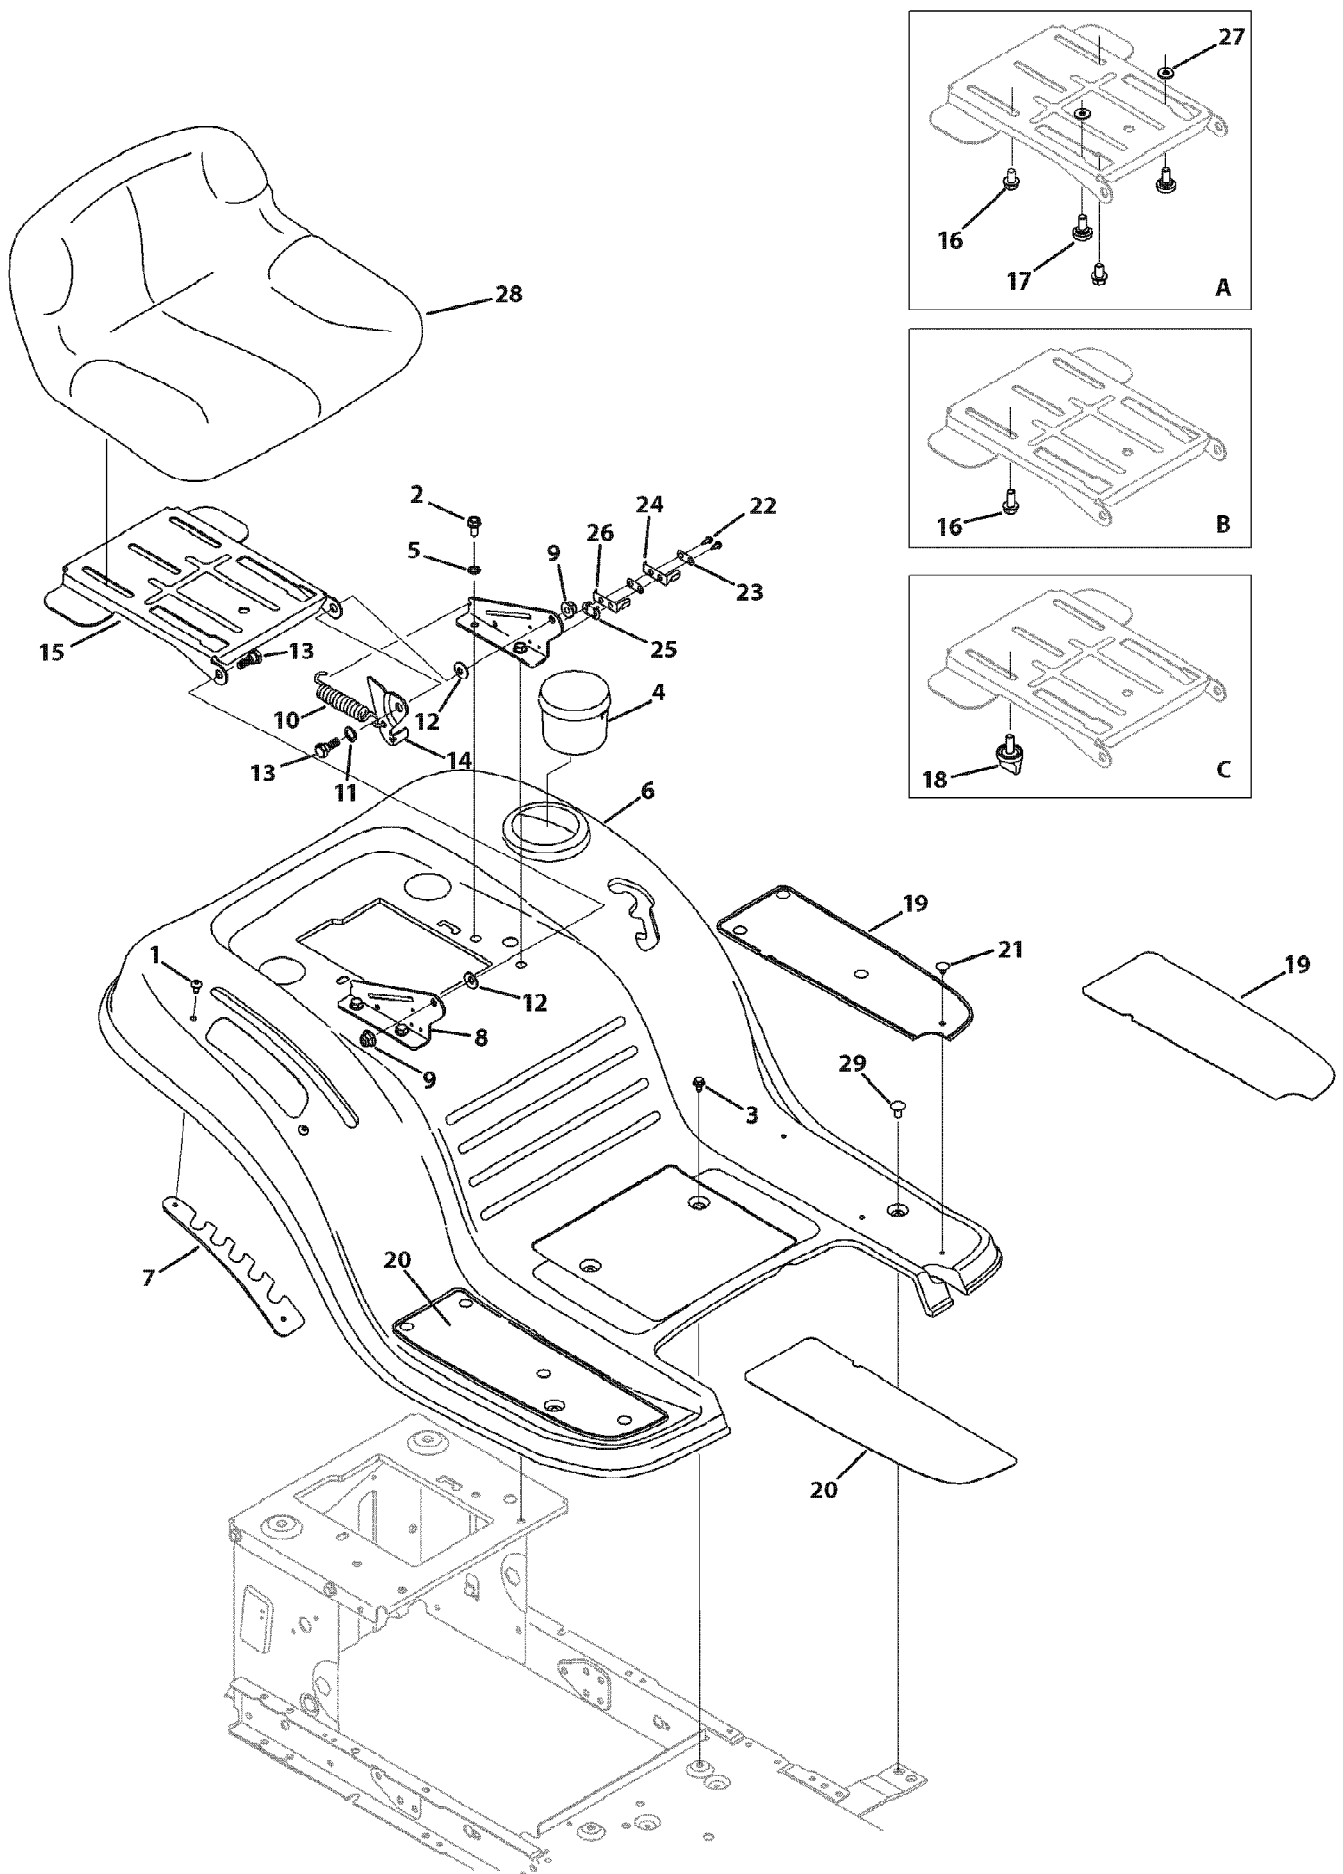

13AX78KS066 Bronco (2010)
Seat & Fender

13AX78KS066 Bronco (2010)
Seat & Fender

Page 19 of 22

Ref #	Part Number	Qty	S/P/F	Description
1	710-04483	1		Screw, 1/4-20 x .500
2	710-04484	1		Screw, 5/16-18 x .750
3	710-0599	1	/P	Screw Pan Torx Head, 1/4-20 x .500
4	731-04591A	1	/P	Cup Holder
5	736-0607	1	/P	Loack Washer, 5/16
6	783-04587C-0638	1		Fender - Red
7	783-04843-0637	1		Lift Adjuster Bracket - Powder Black
8	783-1489C-0637	1	/P	Seat Mount Bracket - Powder Black
9	712-04063	1	/P	Flangelock Nut, 5/16-18
10	732-1184	1	/P	Extension Spring
11	936-0108	1	/P	Flat Washer, .510x .750 x .033
12	736-0242	1	/P	Bell Washer, .340 x .872 x .060
13	938-0296	1	/P	Shoulder Screw, 5/16-18 x .437 x .268
14	783-0209D	1	/P	Lift Seat Bracket
15	783-04081C-0637	1	/P	Pivot Seat Manual Adjust Bracket
16	710-04482	1		Hex Head Flange, 3/8-16 x .875
17	738-04012A	1	/P	Shoulder Screw, 3/8-16 x .625 x .145
18	720-04061	1		Knob, 3/8-16 x .875
19	735-04047	1		Foot Pad, LH
19	723-04026	1		Foot Pad, Abrasive, LH
20	735-04048	1		Foot Pad, RH
20	723-04025	1		Foot Pad, Abrasive, RH
21	726-04072A	1	/P	Ratchet Clip, .250 x .500
22	710-0227	1	/P	Screw, 8-18 x .500
23	726-0279	1		Insulator Plate
24	925-1303	1	/P	Outer Seat SPring
25	726-0278	1		Insulator Boss Plate
26	725-1439	1		Inner Seat Spring
27	936-0140	1	/P	Flat Washer, .385 x .62 x .063
28	757-04083	1		Medium Back Seat, Black, Set-up B Bronco
28	757-04088	1		High Back Seat, Black, Set-up B Thourghbred
29	710-0134	1	/P	Screw Carriage, 1/4-20 x .62