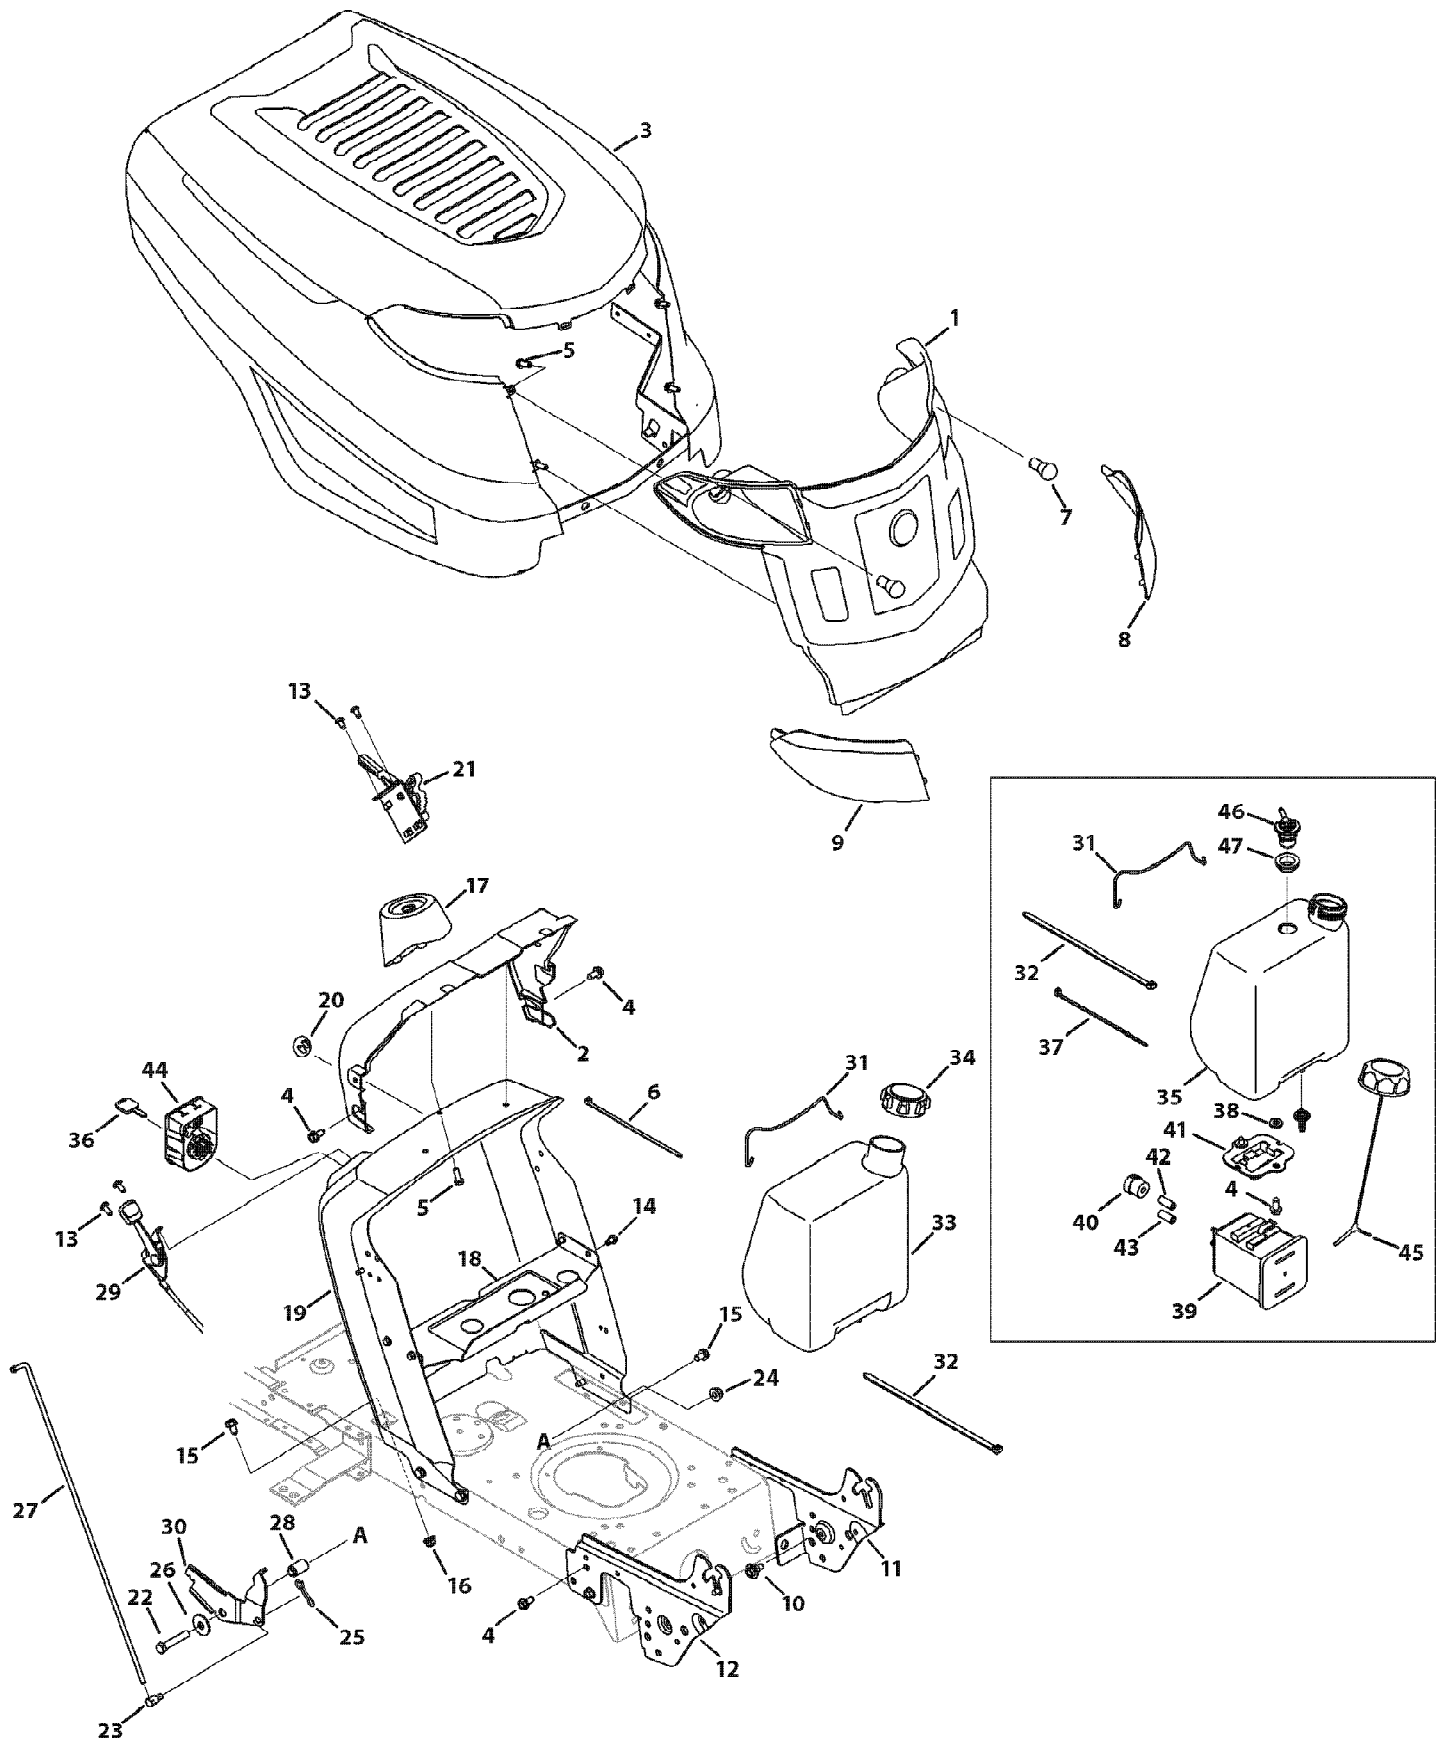

13AX78KS066 Bronco (2010)
Hood & Dash Assembly

13AX78KS066 Bronco (2010)
Hood & Dash Assembly

Page 10 of 22

Ref #	Part Number	Qty	S/P/F	Description
1	631-04272	1	/P	Grill Assembly, Troy-Bilt
2	731-05078C	1	/P	Dash Assembly K-Style
2	731-06404	1		Bumper Not shown
2	710-04261	1		Screw, #12-16 x .50 Not shown
3	683-04441-0638	1		Hood Assembly
4	710-04484	1		Screw, 5/16-18 x .750
5	710-0895	1		Screw, 1/4-15 x .750
6	725-0157	1	/P	Cable Tie
7	925-0963	1	/P	Lamp
8	731-06095	1		Left Lens
9	731-06096	1		Right Lens
10	738-04091A	1	/P	Shoulder Screw, 5/16-18 x .43 x .29
11	783-05327B-0637	1	/P	Left Support Pivot Bracket
12	783-05328A-0637	1	/P	Right Support Pivot Bracket
13	710-04483	1		Screw, 1/4-20 x .500
14	710-0599	1	/P	Hex Washer Screw, 1/4-20 x .500
15	710-0604A	1	/P	Screw, 5/16-18 x .625
16	712-04063	1	/P	Flangelock Nut, 5/16-18
17	731-04945	1		Steering Support
18	783-04584A-0637	1	/P	Gas Tank Support Bracket
19	783-04584A-0637	1	/P	Dash, No RMC
20	731-05265	1		Choke Plug
21	983-04216	1	/P	7-Speed Control Assembly
22	710-3144	1	/P	Hex Screw, 3/8-16 x 2.0
23	711-0736	1	/P	Ferrule, 1/4-20 x 1.00
24	710-04065	1	/P	Flangelock Nut, 3/8-16
25	714-04040	1		Bow Tie Cotter Pin, 72
26	936-0133	1	/P	Flat Washer, .411 x 1.25 x .100
27	747-04430	1		Speed Selector
28	750-04465	1		Flange Spacer, .390 x .671 x 1.095
29	746-04364	1		Throttle/Choke Cable
30	783-04903	1		Speed Latch - No RMC
31	683-04448-0637	1	/P	Battery Assembly Rod
32	726-0230	1	/P	Cable Tie
33	751-0555B	1	/P	1.5 Gallon Fuel Tank
34	751-0603A	1	/P	Fuel Cap
35	751-10782	1	S	1.36 Gallon Fuel Tank If equipped
36	925-1745A	1	/P	Key
37	725-0157	1	/P	Cable Tie
38	936-3008	1	/P	Flat Washer, .344 x .750 x .120
39	951-10589	1	/P	5 Gallon Carbon Canister If equipped
40	951-10590	1	/P	Vent Filter Canister If equipped
41	951-10610	1	/P	Canister Adapter Bracket If equipped
42	751-10749-30	1		Fuel Hose, White If equipped
43	751-10750-28	1		Fuel Hose, Yellow If equipped
44	925-04659	1	/P	3 Position Key Switch
45	951-10947	1	/P	Fuel Cap, 2.25" If equipped
46	751-10441	1		Rollover Valve If equipped
47	735-04081	1		Rubber Grommet, 23 x 3.55 If equipped