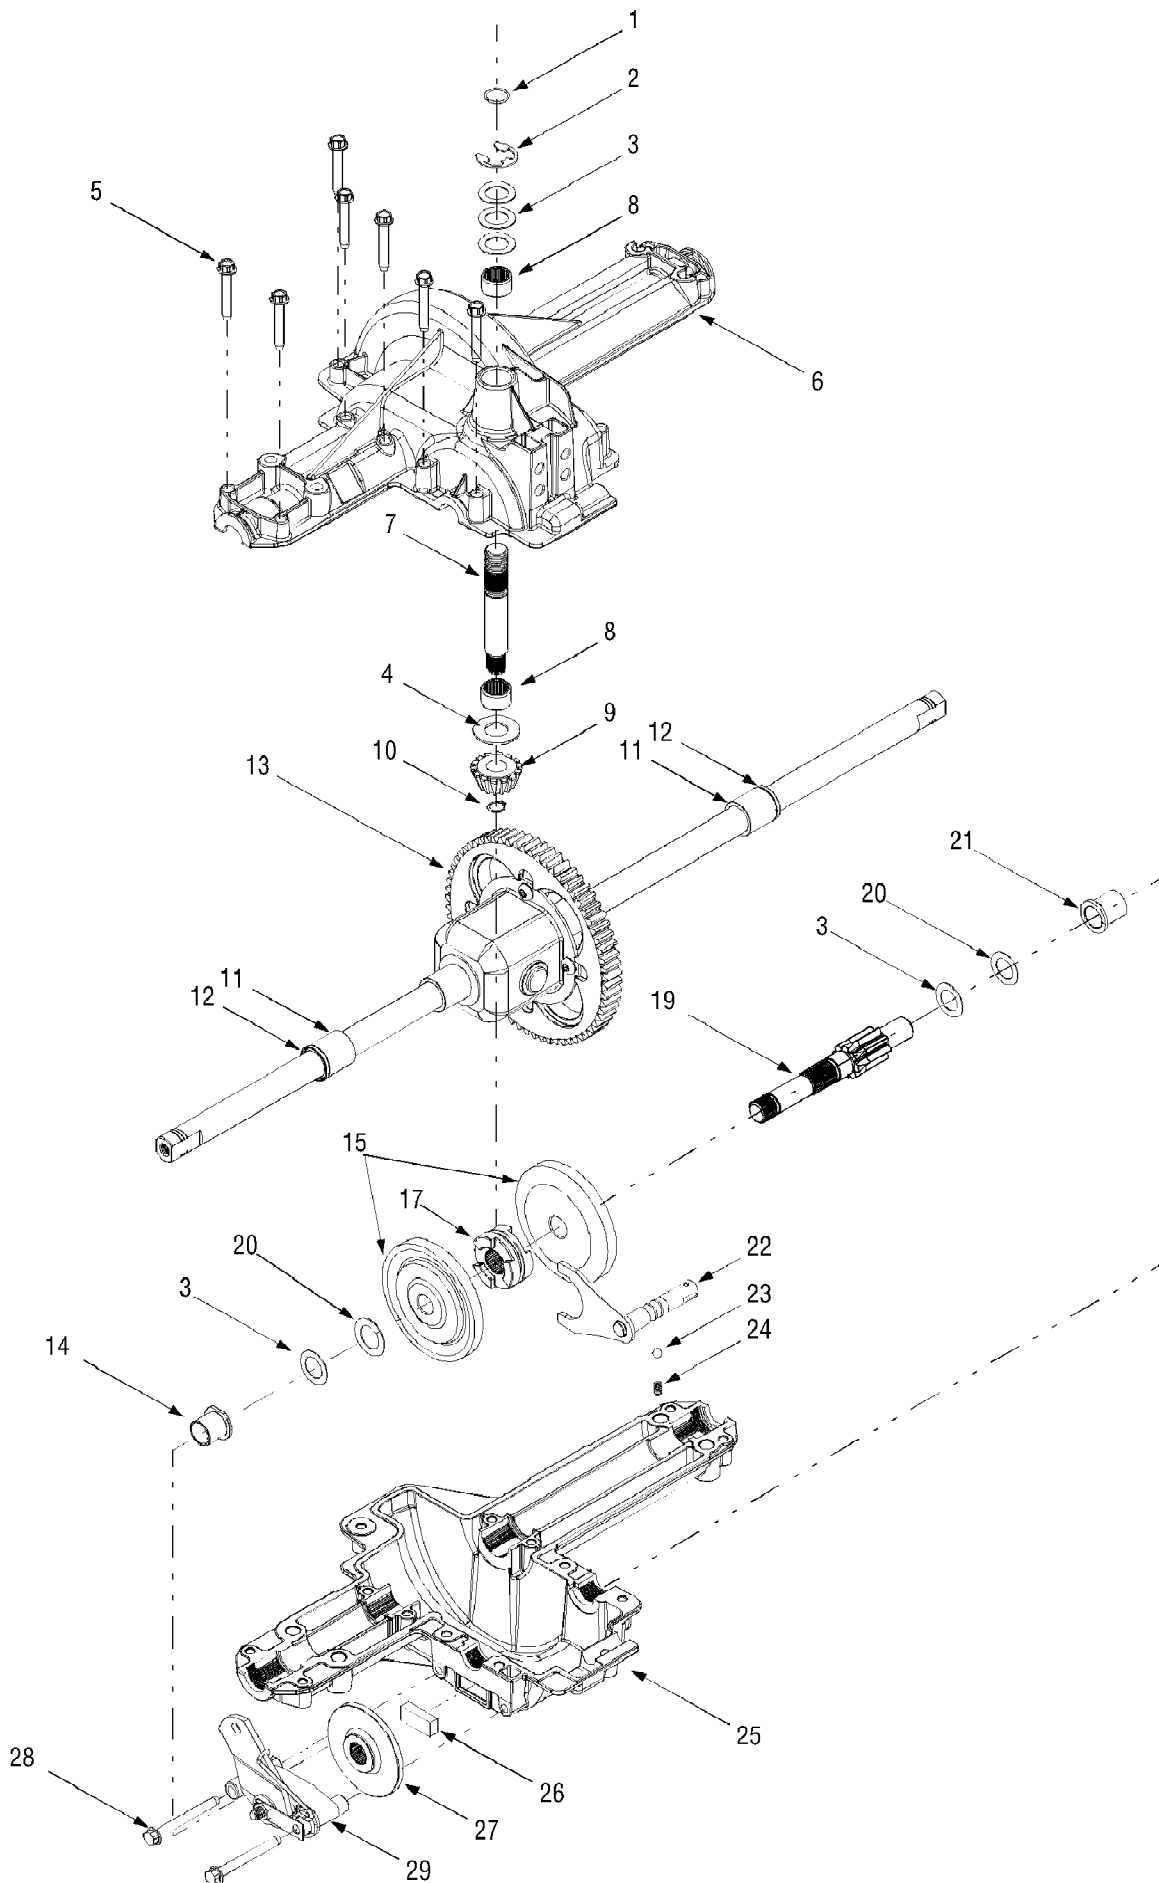

13AT609G766 Super Bronco (2005)
Transmission Assembly

13AT609G766 Super Bronco (2005)
Transmission Assembly

Page 19 of 19

Ref #	Part Number	Qty	S/P/F	Description
1	732-0614	1		Ring, Wire
2	716-0231	1	S	Ring, E Type,.750
3	736-0336	1	S	Flat Washer, 5/8 x 1.0 x.030 Use applicable washers (ref. no.'s 3 or 20) in this application allowing.0150/.0020 in. end-play.
	736-0337	1	S	Flat Washer, 5/8 x 1.0 x.040 Use applicable washers (ref. no.'s 3 or 20) in this application allowing.0150/.0020 in. end-play.
	736-0349	1	S	Flat Washer, 5/8 x 1.0 x.020 Use applicable washers (ref. no.'s 3 or 20) in this application allowing.0150/.0020 in. end-play.
4	736-0335	1	S	Washer, Thrust.635 x 1.26 x.06
5	710-1325	1	/P	Self-tapping Screw, 1/4-20 x 1.625
6	719-04017	1	S	Upper Housing
7	711-1109	1		Input Shaft
8	741-0335	1	S	Needle Bearing,.625 x.813 x.495
9	717-1464	1		14-tooth Bevel Pinion
10	716-0108	1	S	Retaining Ring,.437
11	741-0340	1	S	Sleeve Bearing,.75 x 1.0 x 1.0
12	721-0338	1	S	Seal,.75 x 1.0 x.125
13	618-04041	1	S	Differential Assembly
14	741-0336	1	S	Flange Bearing, 5/8 x 3/4 x 3/4
15	717-04056	1	S	42-tooth Bevel Gear
17	718-04045	1	S	Clutch Collar
19	711-04134	1	S	Drive Shaft
20	736-0495	1	S	Thrust Washer, 1.0 x.632 x.0 Use applicable washers (ref. no.'s 3 or 20) in this application allowing.0150/.0020 in. end-play.
	736-0494	1		Flat Washer,.632 x 1.00 x.035 Use applicable washers (ref. no.'s 3 or 20) in this application allowing.0150/.0020 in. end-play.
21	741-0337	1	S	Flange Bearing, 5/8 x 3/4 x 15/16
22	611-0011	1	S	Detent Shaft Assembly
23	741-0862	1	/P	Detent Ball
24	732-0863	1	S	Compression Spring
25	719-04018	1	S	Lower Housing
26	717-0678	1	S	Brake Puck
27	761-0202	1		Brake Disc
28	710-1206	1	/P	Self-tapping Screw, 1/4-20 x 2.375
29	661-0001	1	S	Brake Assembly
	737-0148	1	S	Grease (19 oz.)