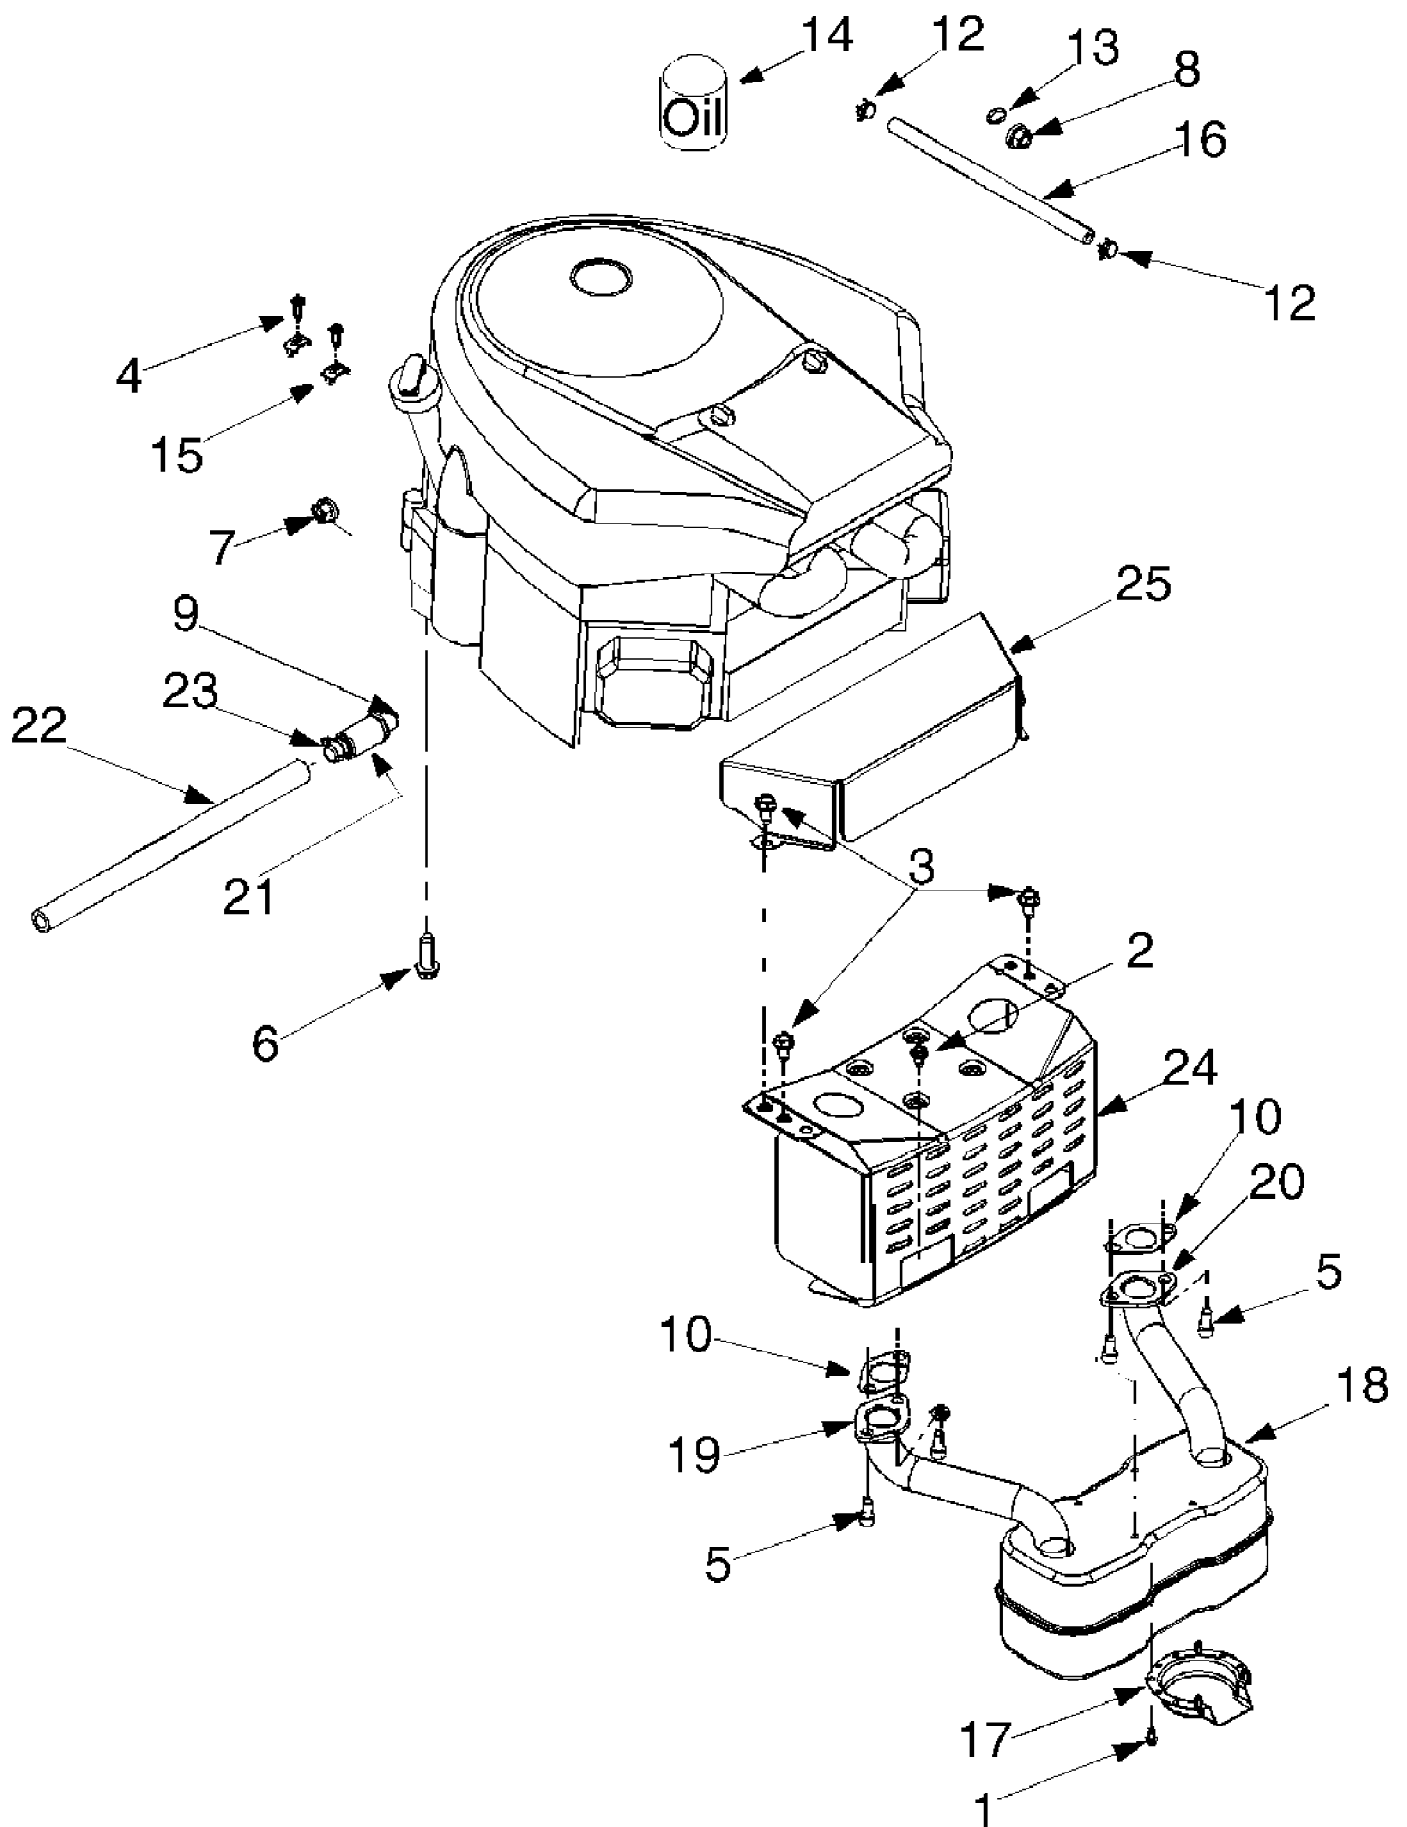

13AT609G766 Super Bronco (2005)
Engine Accessories

Page 8 of 19

Ref #	Part Number	Qty	S/P/F	Description
1	710-0227	1	/P	AB Screw 38-18 x 0.5
2	710-0599	1	/P	TT Screw 1/4-20 x 0.5
3	710-0726	1	/P	AB Screw 5/16-20 x 0.75
4	710-1237	1		T Screw #10-32 x 0.625
5	710-1314A	1	/P	Socket Hd. Scr. 5/16-18 x 0.75
6	710-1315	1	/P	TT Screw 3/8-16 x 1.25
7	712-0271	1	/P	Sems Nut
8	712-3017	1	S	Hex Nut
9	721-0331	1		Pipe Sealant
10	721-0460	1		Exhaust Gasket
11	725-0157	1	/P	Cable Tie (not shown)
12	726-0205	1	/P	Hose Clamp
13	736-0300	1	S	Flat Washer
14	737-0169	1		Oil: SAE 30W
15	751B221535	1	/P	Clamp: Casing
16	751-0535	1		Fuel Line Hose
17	751-0564A	1	S	Deflector: Muffler
18	751-0616A	1	S	Dual Inlet Muffler
19	751-0650B	1	/P	Exhaust Pipe RH
20	751-0651B	1	/P	Exhaust Pipe LH
21	751-3140	1	S	Oil Drain
22	751-3141	1	S	Oil Drain Extension Hose
23	751-3142	1		Oil Drain Cap
24	783-0615D	1	S	Muffler Bracket
25	783-0625C	1	/P	Heat Shield