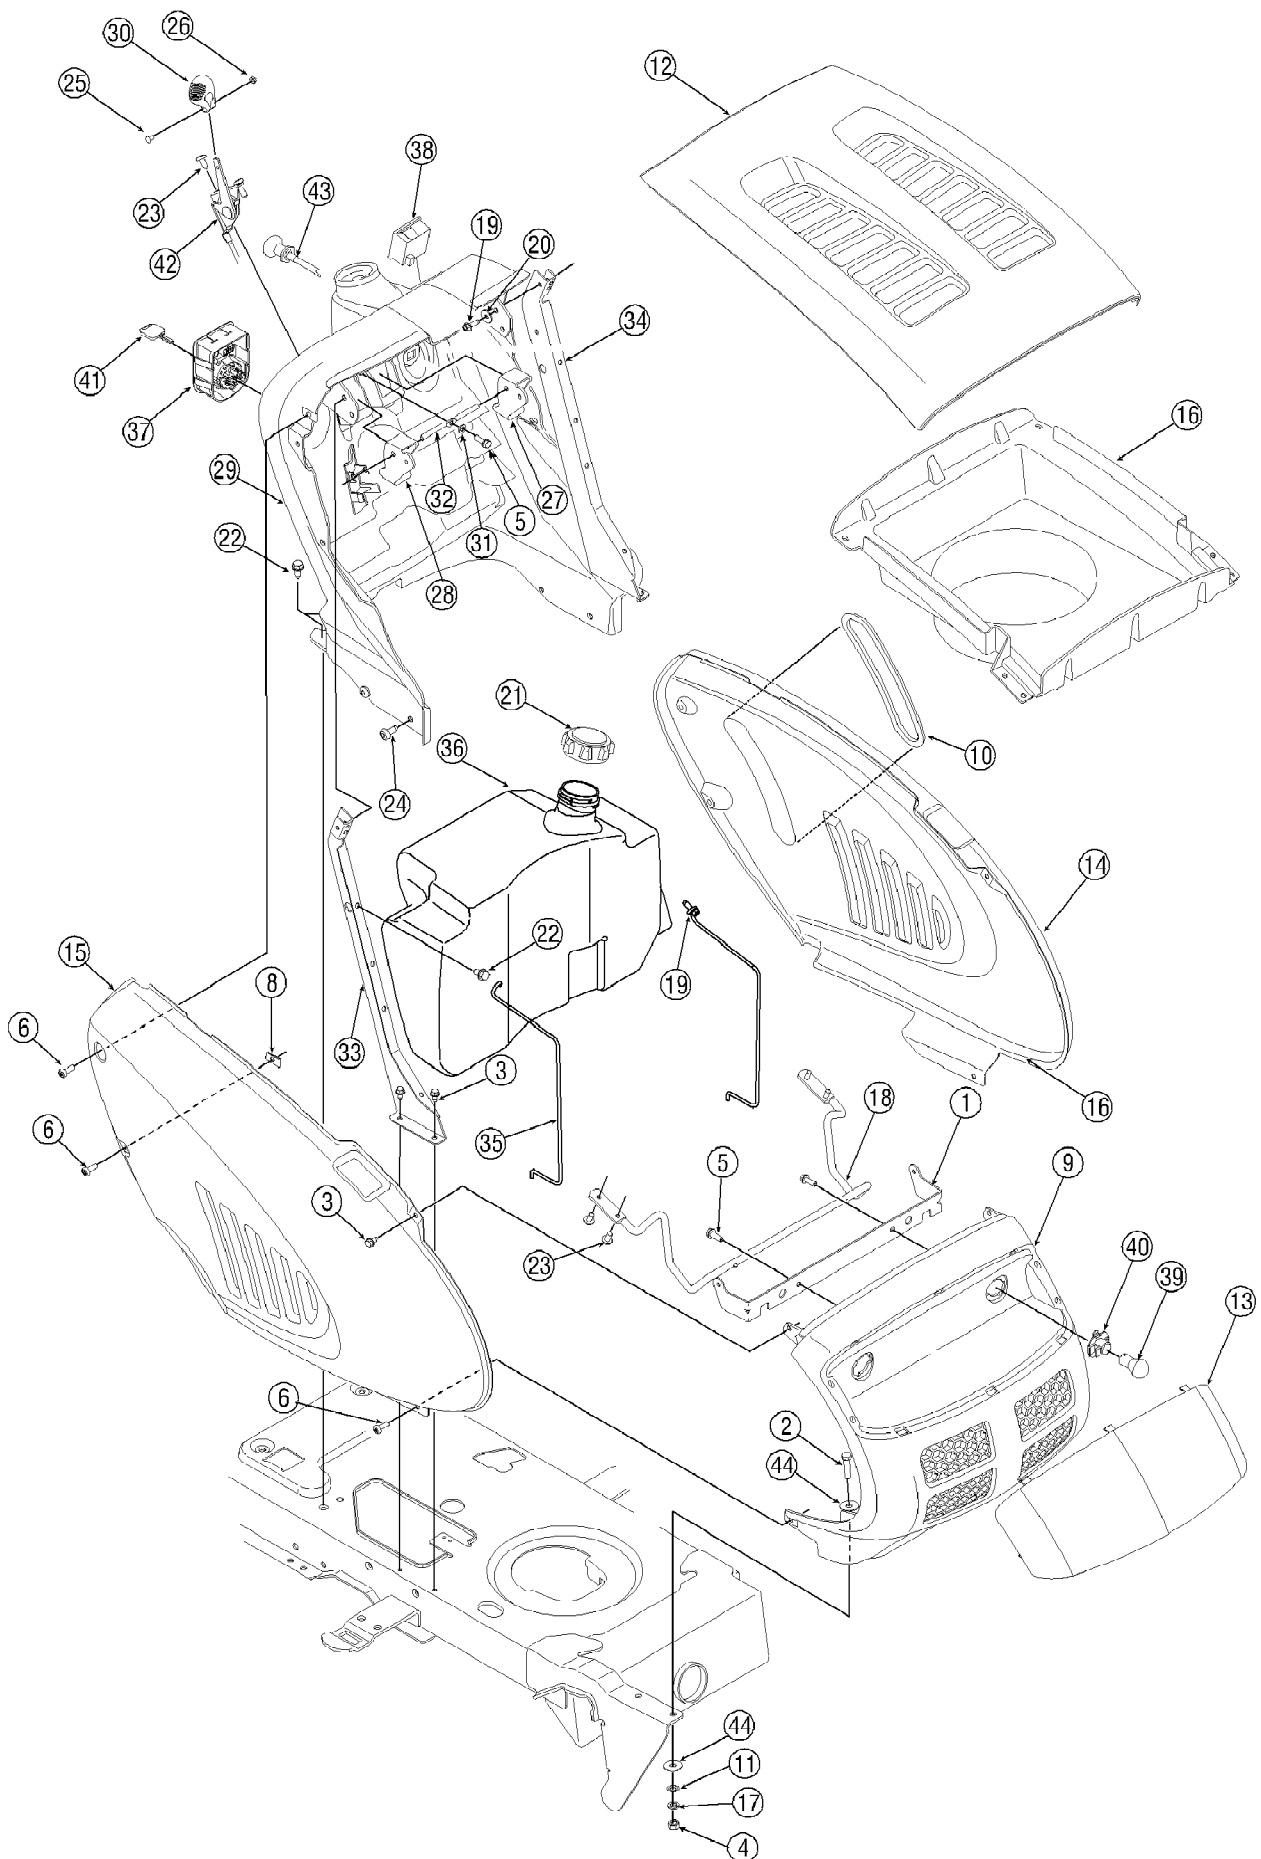

13AT609G766 Super Bronco (2005)
Hood Assembly

13AT609G766 Super Bronco (2005)
Hood Assembly

Page 12 of 19

Ref #	Part Number	Qty	S/P/F	Description
1	783-1346	1	S	Bracket, Grill Support use with 731-04960
2	710-0528	1	/P	Screw, 5/16-18 x 1.25
3	710-0599	1	/P	Screw, 1/4-20, 0.500
4	712-3010	1	S	Hex Nut, 5/16-18
5	710-0895	1		Screw, 1/4-15, 0.750
6	710-0924	1	/P	Screw, Machine, 1/4-20, 0.750
7	725-0157	1	/P	Cable Tie
8	712-0292	1	/P	Nut, Clip, 1/4-20
9	731-04960	1	S	Grill, 9 Style
9	753-0895	1	/P	Grill, 9 Style, Service Kit Replaces 731-04960
9	731- 2119A	1		GRILLE, 9 STYLE Not Shown, use with 753-0895
9	783-1346A	1	S	GRILLE, SUPPORT BRACKET Not Shown, use with 753-0895
9	777X40317	1		LABEL, REFLECTIVE, HEADLIGHT Not Shown, use with 753-0895
9	731-2118A	1	/P	LENS Not Shown, use with 753-0895
9	710-0895	2		SCREW:HL:1/4-15 X .75 Not Shown, use with 753-0895
9	710-0642	2	/P	SCREW: TAPPING:1/4-20 X .75 Not Shown, use with 753-0895
9	710-0528	2	/P	SCREW:5/16-18 X 1.25": GR5 Not Shown, use with 753-0895
9	736-3078	4	/P	WASHER:FLAT:.344 X 1.0 X .063:HT Not Shown, use with 753-0895
9	736-0119	2	S	WASHER: SPLIT LOCK: 5/16 Not Shown, use with 753-0895
9	712-3010	2	S	NUT:HEX: 5/16-18: GR5 Not Shown, use with 753-0895
9	712-0292	2	/P	NUT: TINN CLIP:1/4-20 Not Shown, use with 753-0895
10	735-04019	1	S	Panel Seal
11	726-0201	1		Nut, Speed,.3125 ID
12	783-0783	1	S	Hood
13	731-2637	1	S	Lens use with 731-04960
14	783-04200	1		Side Panel, LH
15	783-0784A	1		Side Panel, RH
16	731-2269A	1		Plenum, Bronco (Model J609)
16	731-2270A	1	/P	Plenum, Super Bronco (Model T609)
17	736-0119	1	S	Washer, Lock, 5/16
18	747-2138	1	/P	Hinge Rod
19	710-0642	1	/P	Screw, 1/4-20 x.75
20	736-0270	1	/P	Washer, Bell,.265 x.75 x.062
21	751-0603	1	S	Fuel Cap
22	710-0726	1	/P	Screw, 5/16-12, 0.750
23	710-1017	1	/P	Screw, 1/4-14, 0.625
24	710-1611B	1	/P	Screw, 5/16-18, 0.750