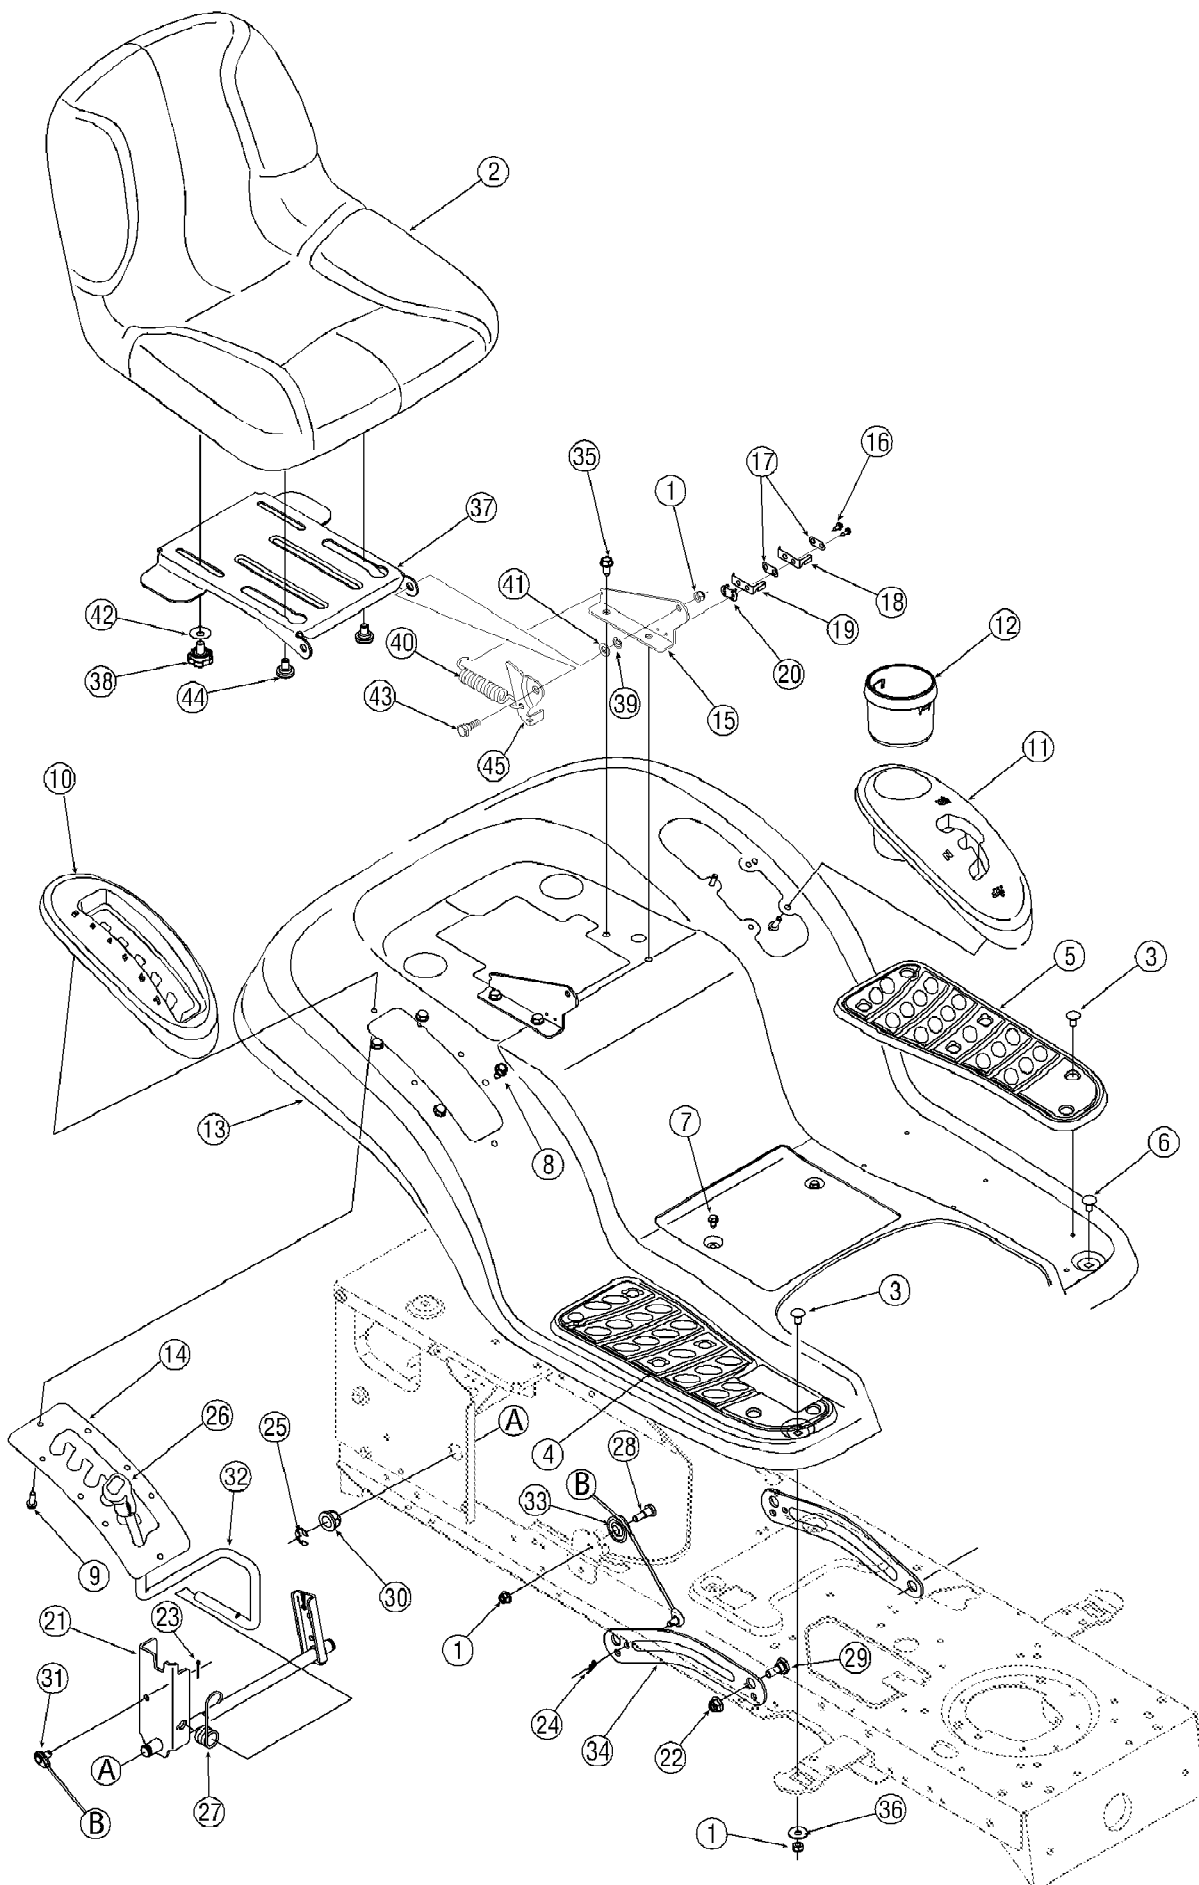

13AT609G766 Super Bronco (2005)
Fender Assembly

13AT609G766 Super Bronco (2005)
Fender Assembly

Page 10 of 19

Ref #	Part Number	Qty	S/P/F	Description
1	712-04063	1	/P	Nut, Flange Lock, 5/16-18, GrF, Nylon
2	757-04009A	1	S	Medium Back Seat, Super Bronco
2	757-04001	1	S	Low Back Seat, Bronco
3	726-3046	1	/P	Ratchet Clip
4	735-0656	1		RH Foot Pad, Rubber, Super Bronco
4	735-0672	1		RH Foot Pad, Bronco
5	735-0657	1		LH Foot Pad, Rubber, Super Bronco
5	735-0673	1		LH Foot Pad, Bronco
6	710-0260A	1	/P	Bolt, Carriage, 5/16-18,.62, Gr1
7	710-0599	1	/P	Screw, 1/4-20, 0.500
8	710-0726	1	/P	Screw, 5/16-12, 0.750, Super Bronco
8	710-1611B	1	/P	Screw, 5/16-18 x.750, Bronco
9	710-0895	1		Screw, 1/4-15, 0.750, Super Bronco Only
10	731-1990	1		Cover, Lift Lever, Super Bronco Only
11	731-2104C	1	S	Cover, w/ Cup Holder, Super Bronco Only
12	731-04591A	1	/P	Cup Holder, Bronco Only
13	783-04333A	1		Fender, Super Bronco
13	783-04314A	1	/P	Fender, Bronco
14	783-0677	1	S	Deck Lift Plate, Super Bronco
14	783-1010A	1	S	Deck Lift Plate, Bronco
15	783-1489A	1	/P	Mounting Bracket, Seat
16	710-0227	1	/P	Screw, #8-18 x.50
17	726-0279	1		Plate, Insulator
18	725-1303	1	S	Spring Switch, Outer
19	725-1439	1		Spring Switch, Inner
20	726-0278	1		Plate, Insulator Boss
21	753-06260	1	/P	Shaft Assembly, Lift Replaces 683-04079
22	712-04065	1	/P	Nut, Flange Lock, 3/8-16, Gr F, Nylon
23	714-0104	1	S	Pin, Cotter,.072 Dia. X. 1.13
24	714-0111	1	S	Pin, Cotter, 3/32, 1.0
25	716-0106A	1		Ring, E Type,.625 Dia.
26	720-0311	1		Grip, Handle, 1/2
27	732-0874	1	/P	Spring, Torsion
28	738-0138A	1	/P	Screw, 5/16-18 x.620 Gr2
29	738-04130	1		Screw, Shoulder,.625 x.165, 3/8-16
30	741-0225	1	S	Bearing, Hex Flange
31	746-0968	1		Cable, Lift, 16.16
32	747-04155	1		Handle, Lift
33	756-1154	1		Pulley, Roller
34	783-04494	1		Arm, Lift - RH
34	783-04711	1		Arm, Lift - LH
35	710-0726	1	/P	Screw, 5/16-12, 0.750
36	736-3078	1	/P	Washer, Flat,.344 x 1.0 x.063
37	783-04081A	1		Seat Pivot Bracket
38	720-04009	1	S	Knob, 3/8-16
39	726-0201	1		Nut, Speed,.3125 ID
40	732-1184	1	/P	Spring, Extension,.84 Dia. x 4.6
41	736-0275	1	S	Washer, Flat,.344 x.688 x.065
42	736-0101	1	S	Washer, Flat,.406 x 1.00 x.030
43	738-0296	1	S	Screw, Shoulder,.437 x.268, 5/16-18
44	738-04012	1	S	Shoulder Screw
45	783-0209C	1	S	Seat Bracket, Lift