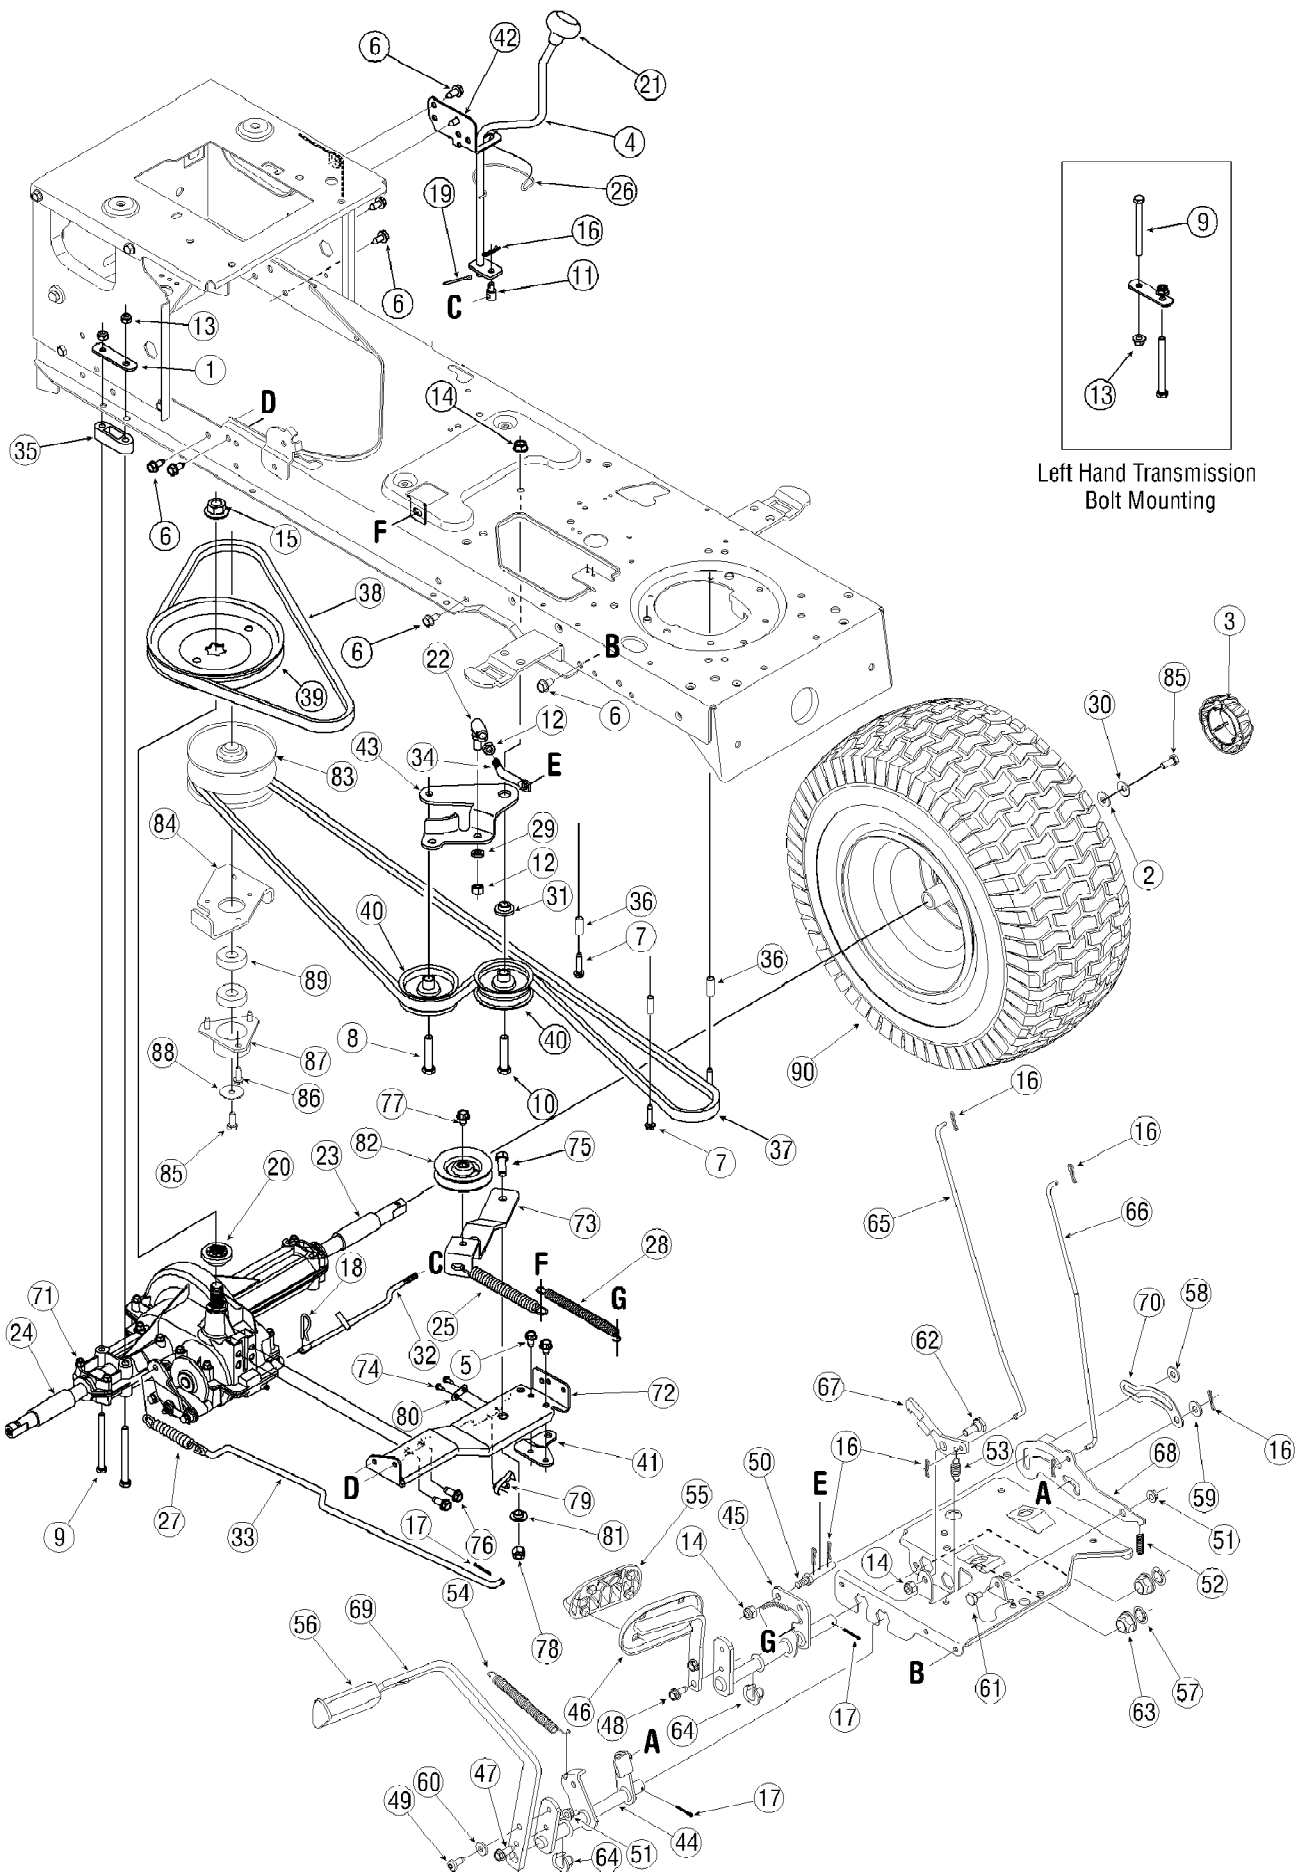

13AT609G766 Super Bronco (2005)
Drive

13AT609G766 Super Bronco (2005)
Drive

Page 5 of 19

Ref #	Part Number	Qty	S/P/F	Description
1	17840	1	S	Mounting Bracket, Transaxle
2	736-0430	1	/P	Flat Washer,.350 x 1.59 x.062
3	731-2290A	1	/P	Hub Cap
4	647-04020	1		Lever Assembly, Shift
5	710-0607	1	/P	Screw, 5/16-18, 0.500
6	710-0726	1	/P	Screw, 5/16-12, 0.750
7	710-0809	1		Screw, 1/4-20, 1.250
8	710-1007	1	/P	Screw, Sems, 3/8-16, 1.500
9	710-1266	1	/P	Screw, 5/16-18, 3.50, Gr5
10	710-3144	1	/P	Screw, 3/8-16, 2.00, Gr5
11	711-0736	1	/P	Adjustment Ferrule 1/4-20 x 1.
12	712-0241	1	/P	Nut, Hex, 3/8-24, Gr5
13	712-04063	1	/P	Nut, Flange Lock, 5/16-18, Gr F, Nylon
14	712-04065	1	/P	Nut, Flange Lock, 3/8-16, Gr F, Nylon
15	712-0700	1	/P	Nut, Flange, 9/16-18, Gr2
16	714-0104	1	S	Pin, Cotter,.072 Dia. x 1.13
17	714-0111	1	S	Pin, Cotter, 3/32, 1.0
18	714-0209	1	S	Cotter Pin, Internal,.125 Dia.
19	714-0470	1	S	Pin, Cotter, 1/8 x 1.25
20	718-0758A	1	S	Pulley Hub, 5/8 Spline
21	720-04028	1		Knob, Shift
22	723-3018	1	S	Ball Joint
23	731-04602	1		Sleeve,.758 x.821 x 3.3125
24	731-04604	1		Sleeve,.758 x.821 x 2.4375
25	732-0384	1	S	Spring, Extension,.62 Dia x 6.12
26	732-0525	1		Spring Clip, Shifter
27	732-0716	1	S	Spring, Extension,.59 OD x 4.00
28	732-0963	1		Spring, Extension,.50 Dia x 6.37
29	736-0169	1	S	Washer, Lock, 3/8
30	736-0242	1	/P	Washer, Bell,.340 x.872 x.060
31	738-0372B	1	/P	Spacer, Shoulder, 1.00 x.38 x.38
32	747-04146	1	S	Rod, Shift
33	747-04164	1		Rod, Brake
34	747-1127	1		Idler Rod, Adjustable, 3/8
35	748-0334	1	S	Spacer,.68
36	750-0566A	1	/P	Spacer,.260 x.372 x 1.030
37	754-0467	1	S	Belt, V-Type
38	754-0468	1	S	Belt, V-Type
39	756-04002	1	S	Pulley, V-Type, 7.25 Dia.
40	756-0981B	1	S	Idler Pulley, Flat 2.75 OD
41	783-04283	1		Bracket, Shift
42	783-04360	1		Bracket, Shift, F-N-R
43	783-04442	1		Idler Bracket, Center Double
44	647-0031B	1	S	Control Assembly, Brake
45	647-0032A	1	S	Control Assembly, Speed
46	683-0266	1		Pedal Assembly
47	710-0650	1	/P	Screw, 5/16-18, 0.875
48	710-1260A	1	/P	Screw,5/16-18, 0.750
49	710-1611B	1	/P	Screw, 5/16-18, 0.750
50	711-04159B	1		Pin, 3/8-16 x 2.68
51	712-3004A	1	/P	Nut, Flange Lock, 5/16-18, Gr5
52	732-0335	1		Spring, Compression,.405 x 1.17
53	732-0955	1		Spring, Extension,.50 OD x 1.41