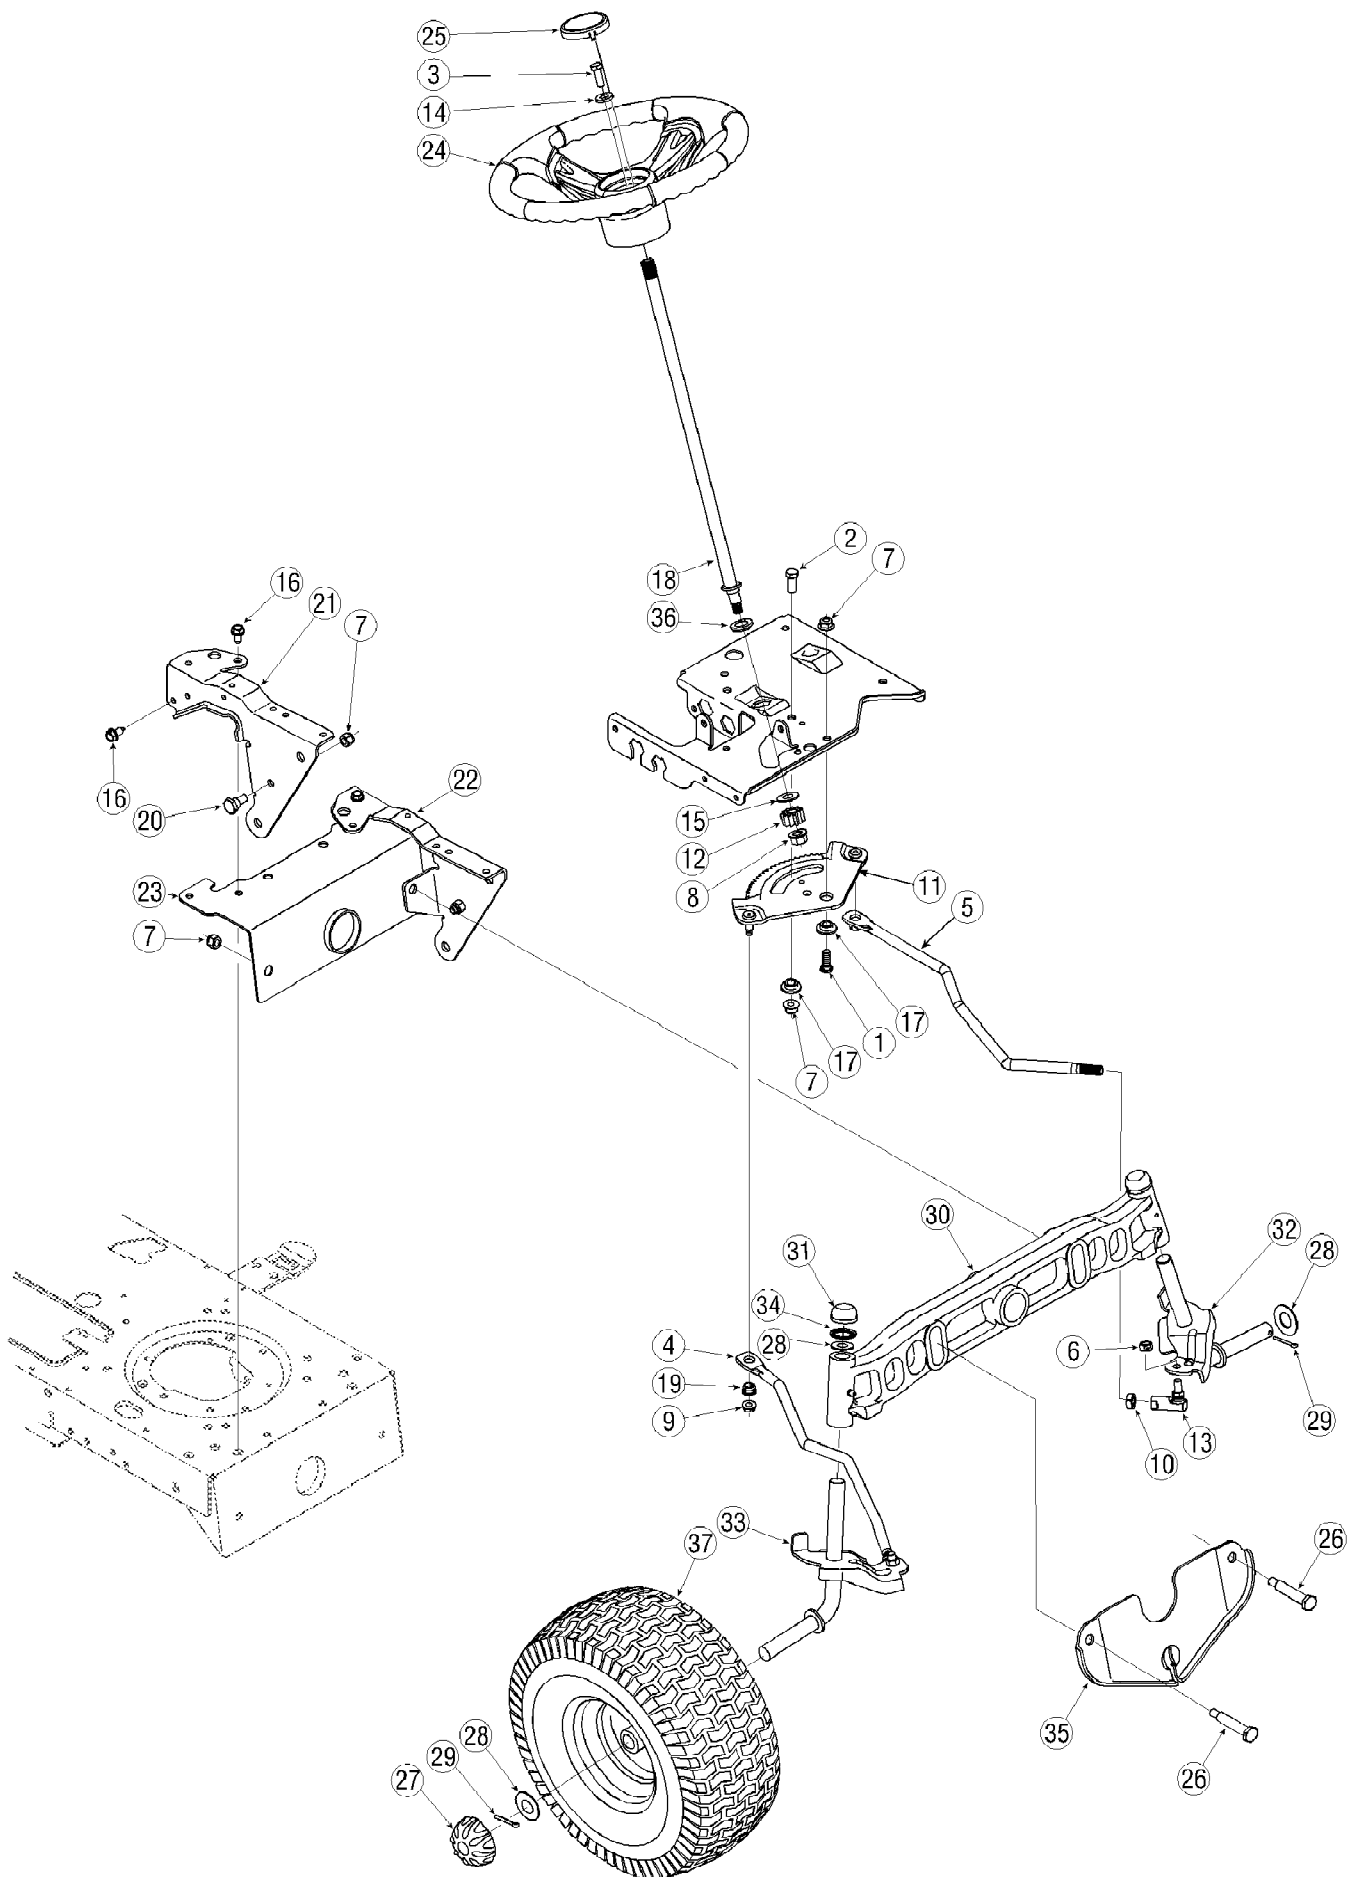

Ref #	Part Number	Qty	S/P/F	Description
1	17962	1		Plate, Switch
2	647-04036	1	S	Lever Assembly, Engagement
3	710-0809	1		Screw, 1/4-20 x 1.250
4	710-0859	1	/P	Screw, 3/8-16, 2.50
5	710-0276	1	/P	Screw, Carriage, 5/16-18, 1.00
6	710-1260A	1	/P	Screw, 5/16-18 x.750
7	710-3157A	1	/P	Screw, 7/16-20, 3.25, Gr5
8	710-0726	1	/P	Screw, 5/16-12, 0.750
9	714-0145	1	S	Click Pin
10	732-04248	1		Extension Spring,.38OD x 3.9LG
11	736-0171	1	S	Lock Washer, 7/16
12	746-04092	1	S	Deck Engagement Cable
13	712-04065	1	/P	Nut, Flange Lock, 3/8-16, Gr F, Nylon
14	750-0566A	1	/P	Spacer,.260 x.372 x 1.030LG
15	714-0470	1	S	Pin, Cotter, 1/8 x 1.25
16	726-0201	1		Nut, Speed,.3125 ID
17	731-2111A	1	S	Knob, PTO
18	783-04590	1	S	Cable Bracket
19	736-0322	1	/P	Washer, Flat,.450 x1.250 x.164
20	741-0708	1		Bearing, Flange, Hex Split.500 ID
21	747-04307	1	S	Keeper Rod, Belt
22	747-1112D	1	S	Engagement Handle, Deck
23	748-0415B	1	/P	Spacer,.385 ID x.635 OD x 1.54
24	750-0956	1		Spacer, 1.010 x 1.400 x.825
25	756-04064A	1	S	Pulley, Engine, 3.39 x 6.12 Diameter
26	783-0744A	1		Stop Bracket, Engagement
27	683-04173	1	S	Frame Assembly, Lower
28	710-0607	1	/P	Screw, 5/16-18, 0.500
29	710-0642	1	/P	Screw, 1/4-20, 0.750
30	710-3005	1	/P	Screw, 3/8-16, 1.25, Gr5
31	712-04064	1	/P	Nut, Flange Lock, 1/4-20, Gr F, Nylon
32	712-3006	1	/P	Nut, Hex, 1/4-20, Gr5
33	732-04035	1		Spring, Compression, 1.28 OD x 3.125
34	736-0222	1	S	Washer, Lock, 1/4, External
35	736-0329	1	S	Washer, Lock, 1/4
36	738-04058	1		Spacer, Shoulder,.38 x 1.0 x.70
37	747-04121A	1		Hold Rod, Battery
38	783-0349	1		Battery Tray
39	783-04329A	1		Seat Bracket, Frame
40	783-04375A	1	S	Frame, Upper
41	710-0599	1	/P	Screw, 1/4-20, 0.50
42	725-1426	1	S	Solenoid, 12V, 100 Amp
43	725-04039	1	S	Switch, Interlock
44	710-0224	1	S	Screw, #10-16,.50
45	712-04063	1	/P	Nut, Flange, Lock Nut, 5/16-18
46	712-0271	1	/P	Nut, Sems, 1/4-20
47	725-1750A	1	S	Battery, 235 CCA, Super Bronco
	725-1737A	1	S	Battery, 190 CCA, Bronco
48	738-1132	1		Screw, Shoulder,.250 x.15, 1/4-20
49	710-0703	1	/P	Screw, Carriage, 1/4-20,.75
50	712-3087	1	/P	Nut, Wing, 1/4-20