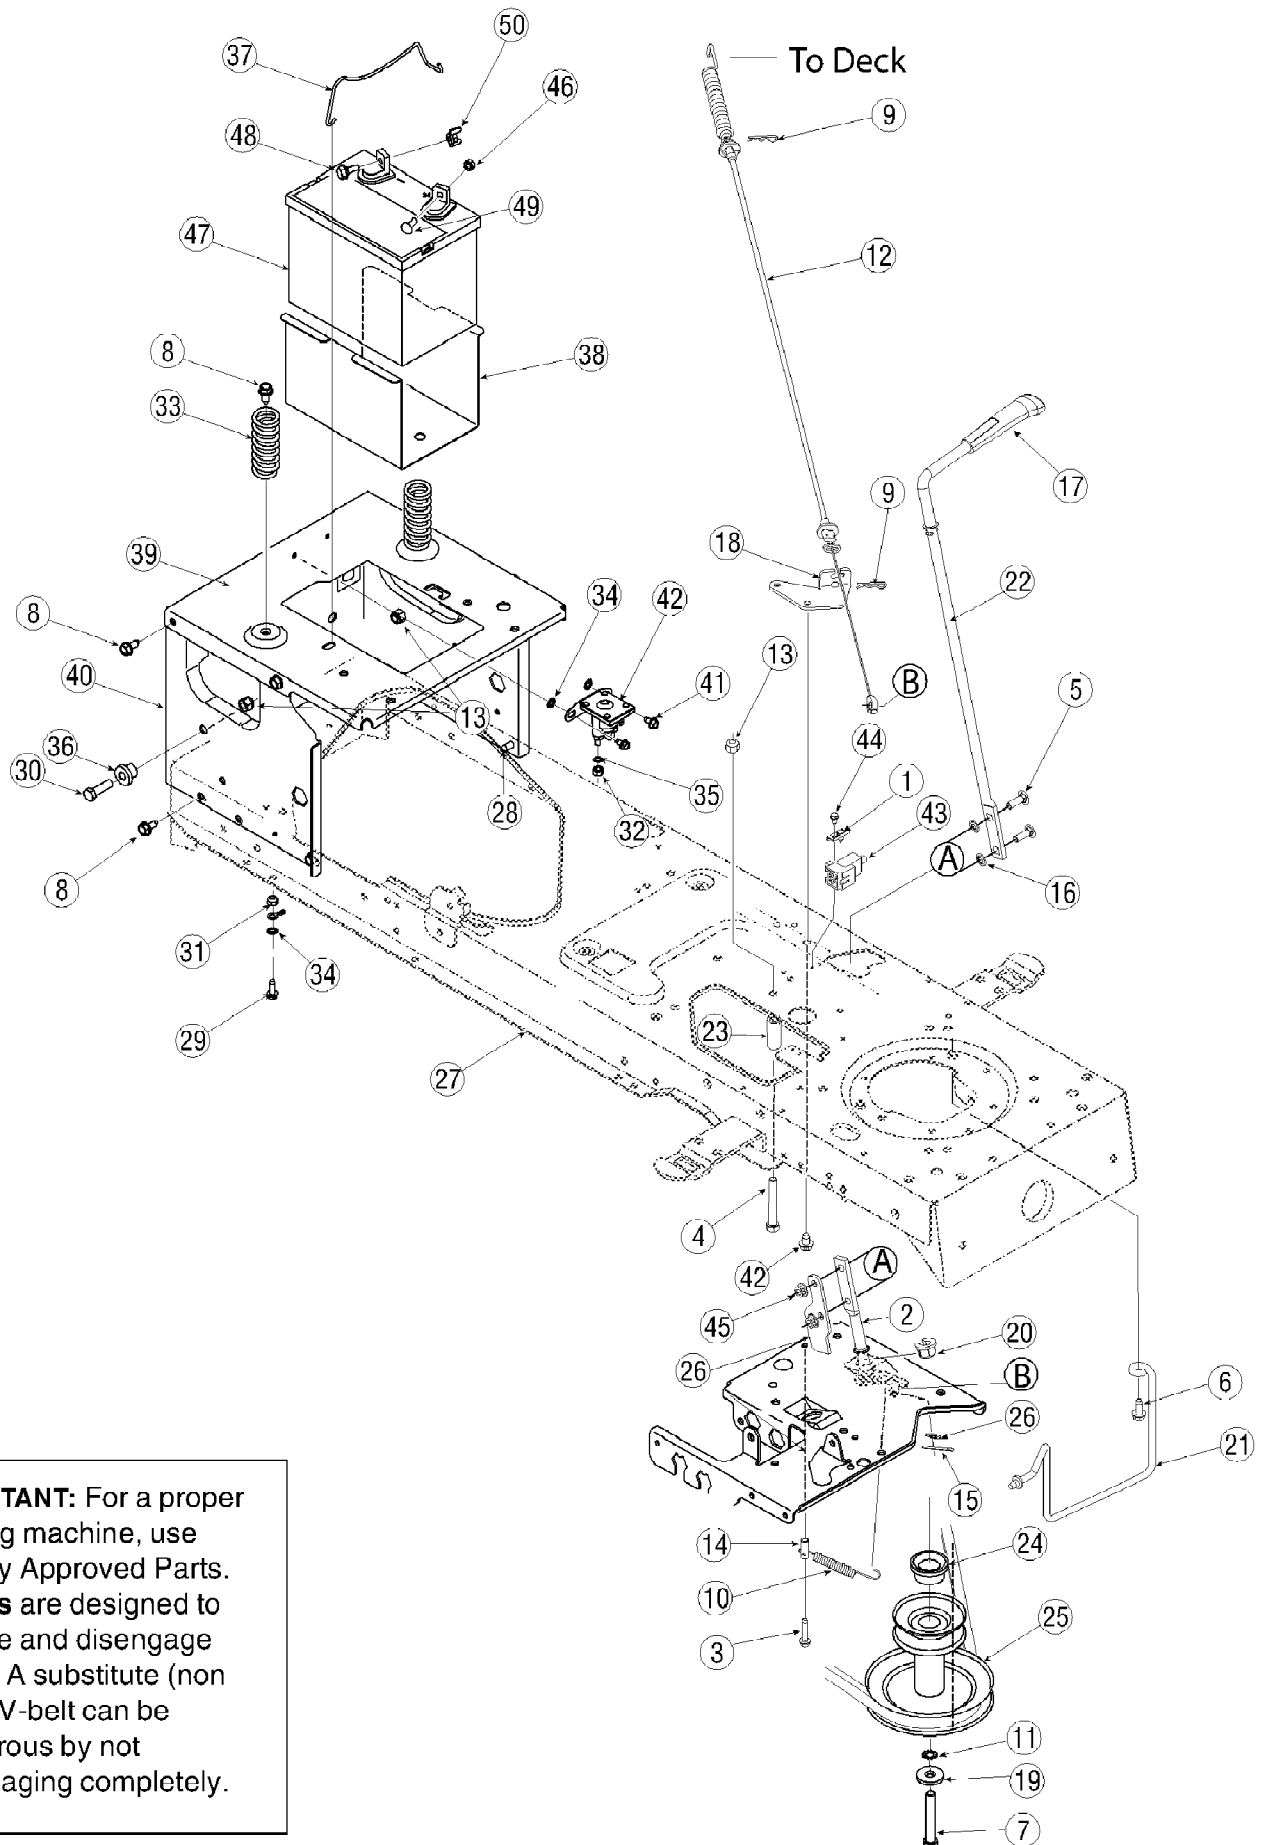

IMPORTANT: For a proper working machine, use Factory Approved Parts. **V-belts** are designed to engage and disengage safely. A substitute (non OEM) V-belt can be dangerous by not disengaging completely.

Ref #	Part Number	Qty	S/P/F	Description
1	17962	1		Plate, Switch
2	647-04036	1	S	Lever Assembly, Engagement
3	710-0809	1		Screw, 1/4-20 x 1.250
4	710-0859	1	/P	Screw, 3/8-16, 2.50
5	710-0276	1	/P	Screw, Carriage, 5/16-18, 1.00
6	710-1260A	1	/P	Screw, 5/16-18 x.750
7	710-3157A	1	/P	Screw, 7/16-20, 3.25, Gr5
8	710-0726	1	/P	Screw, 5/16-12, 0.750
9	714-0145	1	S	Click Pin
10	732-04248	1		Extension Spring,.38OD x 3.9LG
11	736-0171	1	S	Lock Washer, 7/16
12	746-04092	1	S	Deck Engagement Cable
13	712-04065	1	/P	Nut, Flange Lock, 3/8-16, Gr F, Nylon
14	750-0566A	1	/P	Spacer,.260 x.372 x 1.030LG
15	714-0470	1	S	Pin, Cotter, 1/8 x 1.25
16	726-0201	1		Nut, Speed,.3125 ID
17	731-2111A	1	S	Knob, PTO
18	783-04590	1	S	Cable Bracket
19	736-0322	1	/P	Washer, Flat,.450 x1.250 x.164
20	741-0708	1		Bearing, Flange, Hex Split.500 ID
21	747-04307	1	S	Keeper Rod, Belt
22	747-1112D	1	S	Engagement Handle, Deck
23	748-0415B	1	/P	Spacer,.385 ID x.635 OD x 1.54
24	750-0956	1		Spacer, 1.010 x 1.400 x.825
25	756-04064A	1	S	Pulley, Engine, 3.39 x 6.12 Diameter
26	783-0744A	1		Stop Bracket, Engagement
27	683-04173	1	S	Frame Assembly, Lower
28	710-0607	1	/P	Screw, 5/16-18, 0.500
29	710-0642	1	/P	Screw, 1/4-20, 0.750
30	710-3005	1	/P	Screw, 3/8-16, 1.25, Gr5
31	712-04064	1	/P	Nut, Flange Lock, 1/4-20, Gr F, Nylon
32	712-3006	1	/P	Nut, Hex, 1/4-20, Gr5
33	732-04035	1		Spring, Compression, 1.28 OD x 3.125
34	736-0222	1	S	Washer, Lock, 1/4, External
35	736-0329	1	S	Washer, Lock, 1/4
36	738-04058	1		Spacer, Shoulder,.38 x 1.0 x.70
37	747-04121A	1		Hold Rod, Battery
38	783-0349	1		Battery Tray
39	783-04329A	1		Seat Bracket, Frame
40	783-04375A	1	S	Frame, Upper
41	710-0599	1	/P	Screw, 1/4-20, 0.50
42	725-1426	1	S	Solenoid, 12V, 100 Amp
43	725-04039	1	S	Switch, Interlock
44	710-0224	1	S	Screw, #10-16,.50
45	712-04063	1	/P	Nut, Flange, Lock Nut, 5/16-18
46	712-0271	1	/P	Nut, Sems, 1/4-20
47	725-1750A	1	S	Battery, 235 CCA, Super Bronco
	725-1737A	1	S	Battery, 190 CCA, Bronco
48	738-1132	1		Screw, Shoulder,.250 x.15, 1/4-20
49	710-0703	1	/P	Screw, Carriage, 1/4-20,.75
50	712-3087	1	/P	Nut, Wing, 1/4-20