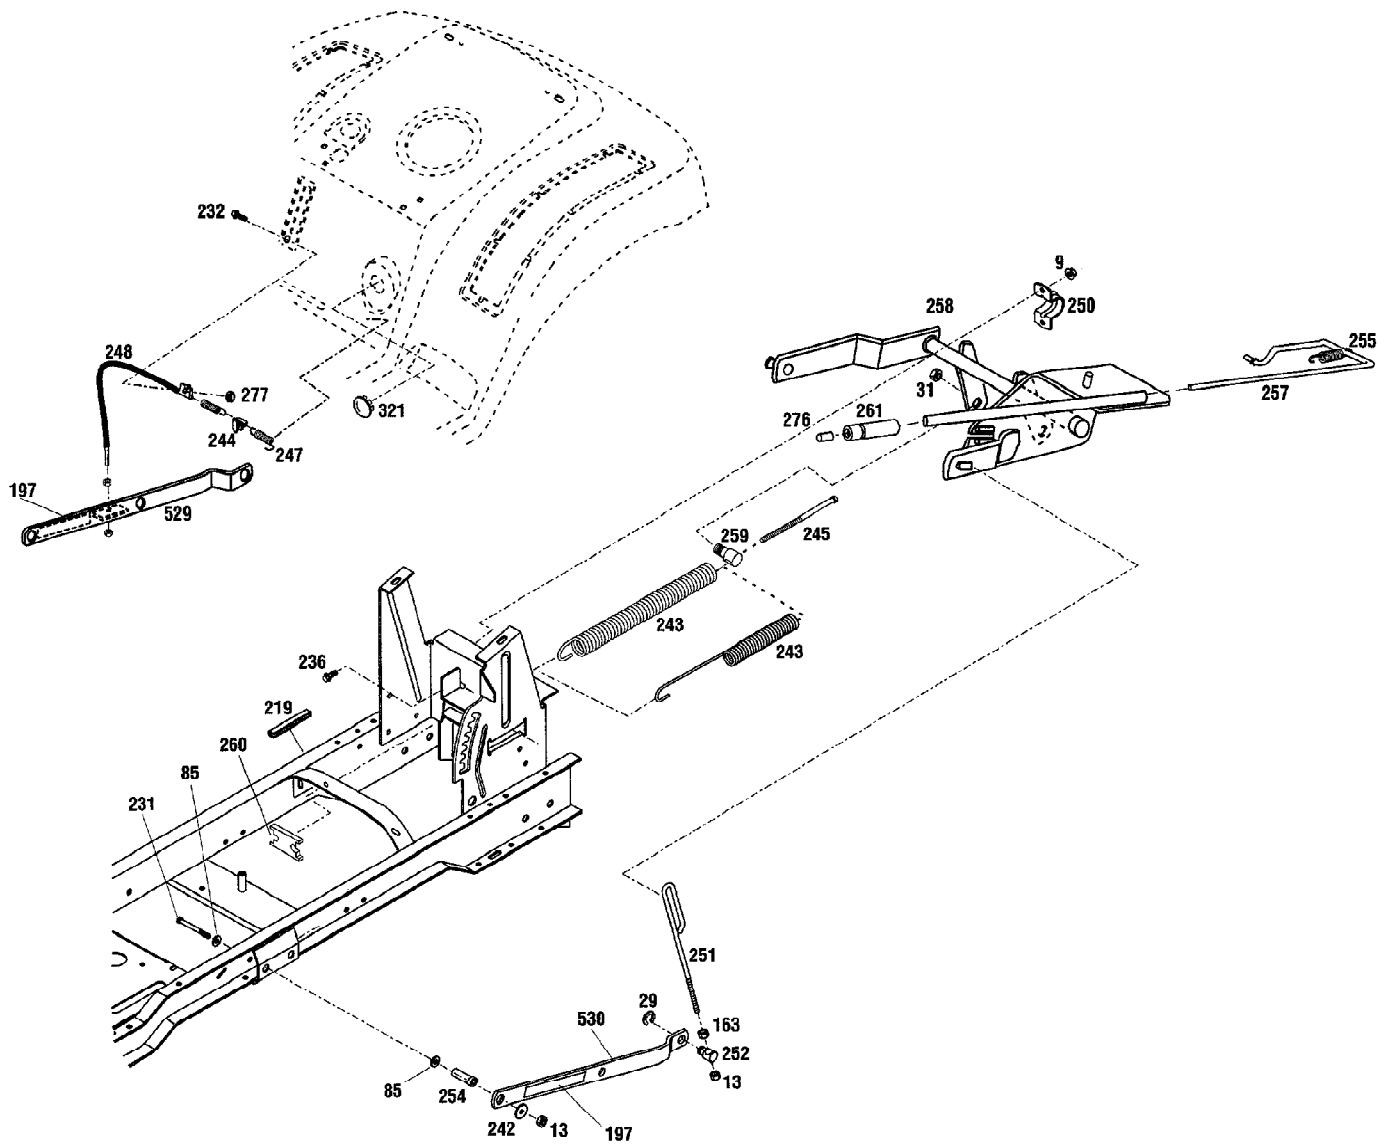

13A-145F063 14HP HydroStatic LTX Tractor
Lift Assembly

Ref #	Part Number	Qty	S/P/F	Description
9	1186391	4	S	Flange Nut, 5/16-18
13	1733398	4	S	Hex Top Locknut, 3/8-16
29	1177567	2	S	Retaining Ring, 5/8
31	1758231	1	S	Hex Top Locknut, 5/8-11
85	1107383	4	S	Flat Washer, 3/8
163	1186231	2	S	Hex Nut, 3/8-16
197	1773104	2		Warning Decal
219	1752694	1		Trim
231	1111614	2	S	Hex Head Screw, 3/8-16 x 3
232	1773610	1	S	Screw, 10-24 x 5/16
236	1186329	4	S	Flange Screw, 5/16-18 x 3/4
242	1763355	2	S	Flat Washer, 3/8 x 1-1/2
243	1773138	1		Lift Assist Spring Model 13123
	1772867	1		Lift Assist Spring Model 13104
244	1773201	1	/P	Height Indicator
245	1773138	1		Lift Assist Screw
247	1773206	1		Extension Spring
248	1773183	1		Cable Assembly
250	1772806	2		Lift Clamp
251	1772868	2		Lift Rod
252	1772438	2	/P	Rear Lift Swivel
254	1766080	2		Spacer
255	1772873	1		Extension Spring
257	1772870	1	/P	Rod
258	1772851001	1		Lift Assembly
259	1772871	1		Pivot Block
260	1772872	1		Spring Anchor
261	1768340	1		Lift Grip
276	1772885	1		Lift Button
277	1185958	1		Keps Nut, 10-24
321	1772165	1		Dome Cap
529	1772961	1		Right Lift Link Assembly (Incl. Ref. 197)
530	1772962	1		Left Lift Link Assembly (Incl. Ref. 197)