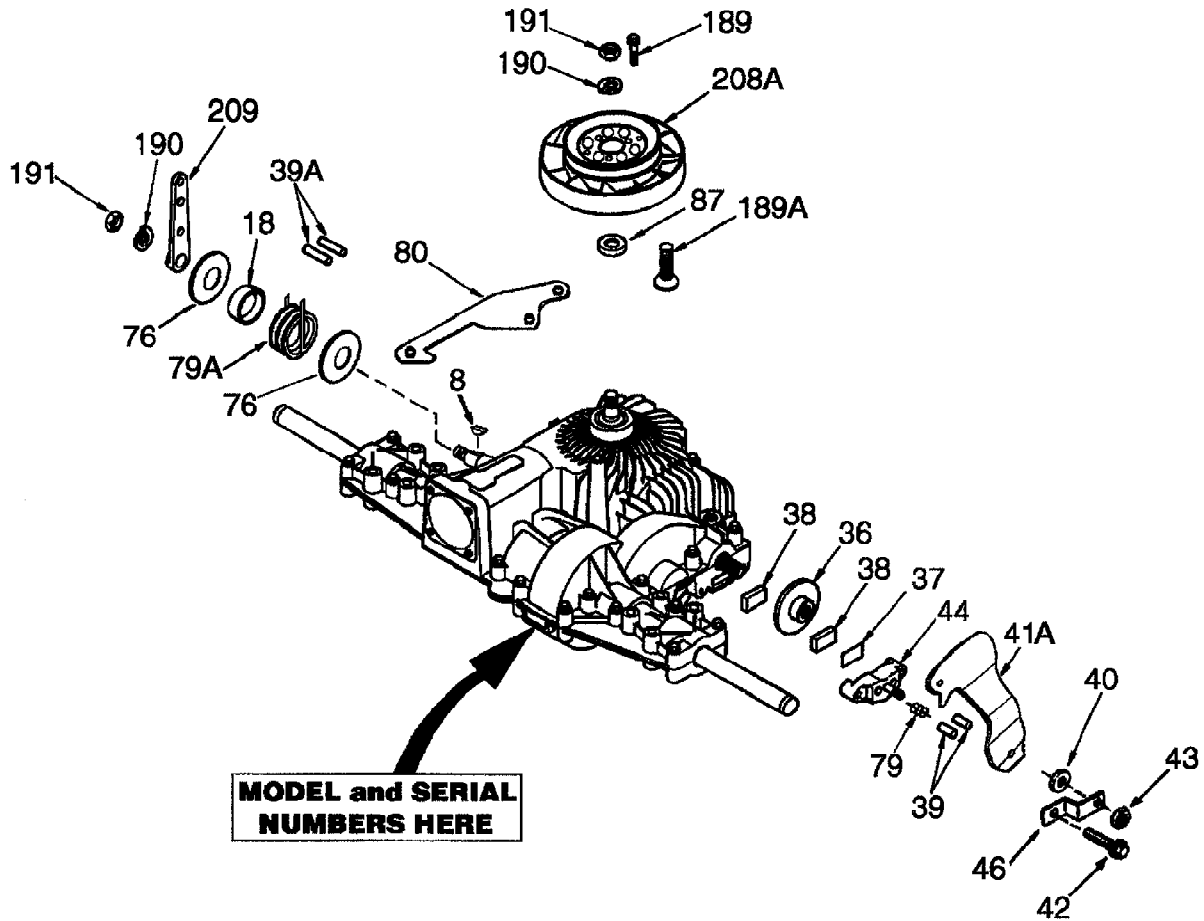

**Purchase transmission parts from your Tecumseh/Peerless dealer.
Refer to illustration for model/serial number location.**

13A-145F063 14HP HydroStatic LTX Tractor
Peerless VST 205 Hydro Transmission Breakdown

Page 17 of 21

Ref #	Part Number	Qty	S/P/F	Description
8	792175	1		Woodruff Key
18	786173	1		Spacer
36	790075	1		Brake Disk
37	790007	1	S	Brake Pad Plate
38	799021	2		Brake Pad (pkg of 2)
39	786026	2	S	Dowel Pin
39A	786174	2		Dowel Pin
40	792076A	1		Flat Washer
41A	790081	1		Brake Lever
42	792073	2		Screw 1/4-20 x 1-1/4
43	792075	1		Locknut 5/16-24
44	790025	1		Brake Pad Holder
46	786086	1		Brake Lever Bracket
76	792174	2		Flat Washer
79	792144	1		Spring
79A	798027	1		Neutral Return Spring
80	798030	1		Control Lever Stop
87	788035	1		Oil Seal 5/8
189	792168	3		Drive Screw #6 x 1/2
189A	792171	3		Screw 10-24 x 1/2
190	792150	2		Lock washer
191	792151	2		Nut 7/16-20
208A	798031	1		Fan/Coupling Assy 2WS (Incl. Ref. 189 & 189A)
209	798024	1		Control lever