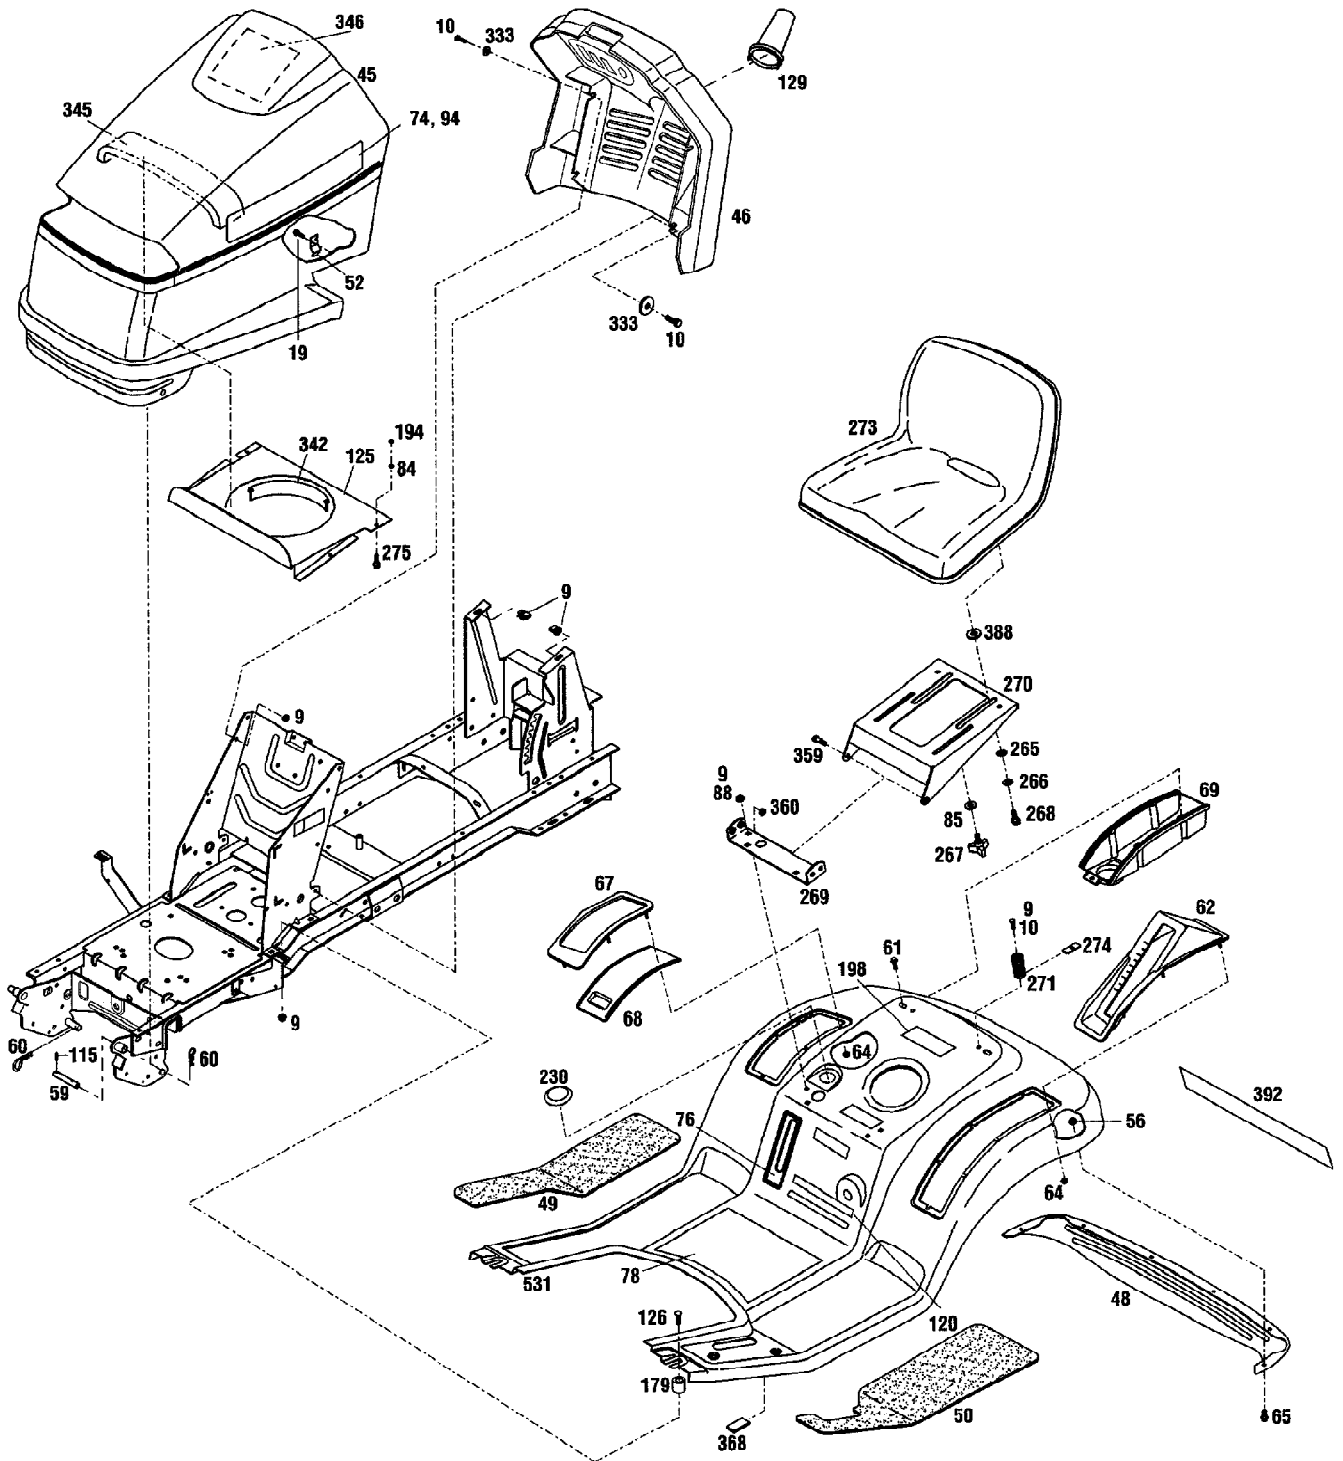

13A-145F063 14HP HydroStatic LTX Tractor
Body & Trim Assembly

13A-145F063 14HP HydroStatic LTX Tractor
Body & Trim Assembly

Page 4 of 21

Ref #	Part Number	Qty	S/P/F	Description
9	1186391	12	S	Flange Nut, 5/16-18
10	1100044	8	S	Hex Head Screw, 5/16-18 x 3/4
19	1772878	4		Self Threading Screw, #10
45	1765382	1		Hood
46	1772896	1		Console
48	1765331010	1		Rear Fender Trim
49	1772846	1		Right Foot Pad
50	1772845	1	/P	Left Foot Pad
52	1773591	2		Latch
56	1186389	8	/P	Flange Nut, 1/4-20
?57	1761680	2	S	Self Threading Nut, 5/16-18
59	1773226	1	/P	Hood Pivot Pin
60	1723478	3	/P	Cotter Spring, 1/8
61	1186330	2	S	Screw, 5/16-18 x 7/8
62	1772979	1	/P	Lift Handle Cover Model 13123, Model 13104
?63	1901900	1	/P	American Legend Decal
64	1750532	12	S	Self-Threading Nut, 1/4
65	1186309	4	/P	Flange Screw, 1/4-20 x 1/2
67	1765493	1		Storage Top
68	1765492	1		Container Cover
69	1765494	1		Storage Container
74	191-5781	1		Logo Decal, L.H.
76	1773205	1		Fuel Level Decal
78	1772965	1		Tunnel Decal Model 13123, Model 13104
	1772966	1		Tunnel Decal Model 13105
84	1100241	2	S	Lockwasher, 1/4 SAE Model 13123, Model 13104
	1100241	4	S	Lockwasher, 1/4 SAE Model 13105
85	1107383	2	S	Flat washer, 3/8
88	1186097	4	S	Carriage Bolt, 5/16-18 x 5/8
94	191-5780	1		Logo Decal, R.H.
115	1120210	1		Drive Pin, 3/16 x 1
120	1773223	1		Height Indicator Decal
125	1773622001	1		Upper Heat Shield Model 13105
126	1186469	2	S	Carriage Bolt, 5/16-18 x 3/4
129	1773236	1		Steering Cover
?133	1723384	4	S	Washer
179	1730681	2	/P	Spacer
194	1186229	2	S	Hex Nut, 1/4-20 Model 13123, Model 13104
	1186229	4	S	Hex Nut, 1/4-20 Model 13105
198	1767876	1		Fuel Decal
230	1768787	1		Cap
265	1705793	2		Nylon Washer, 3/8
266	1706782	2	/P	Bowed Washer, 3/8
267	1734269	2		Adjusting Knob
268	1754125	2	/P	Shoulder Bolt, 3/8-18 x 1/2
269	1766075001	1		Seat Bracket
270	1766074001	1	/P	Seat Support
271	1766077	2	/P	Compression Spring
273	1774127	1		High Back Seat
274	1766347	2	/P	Spring Hold-Down Bracket