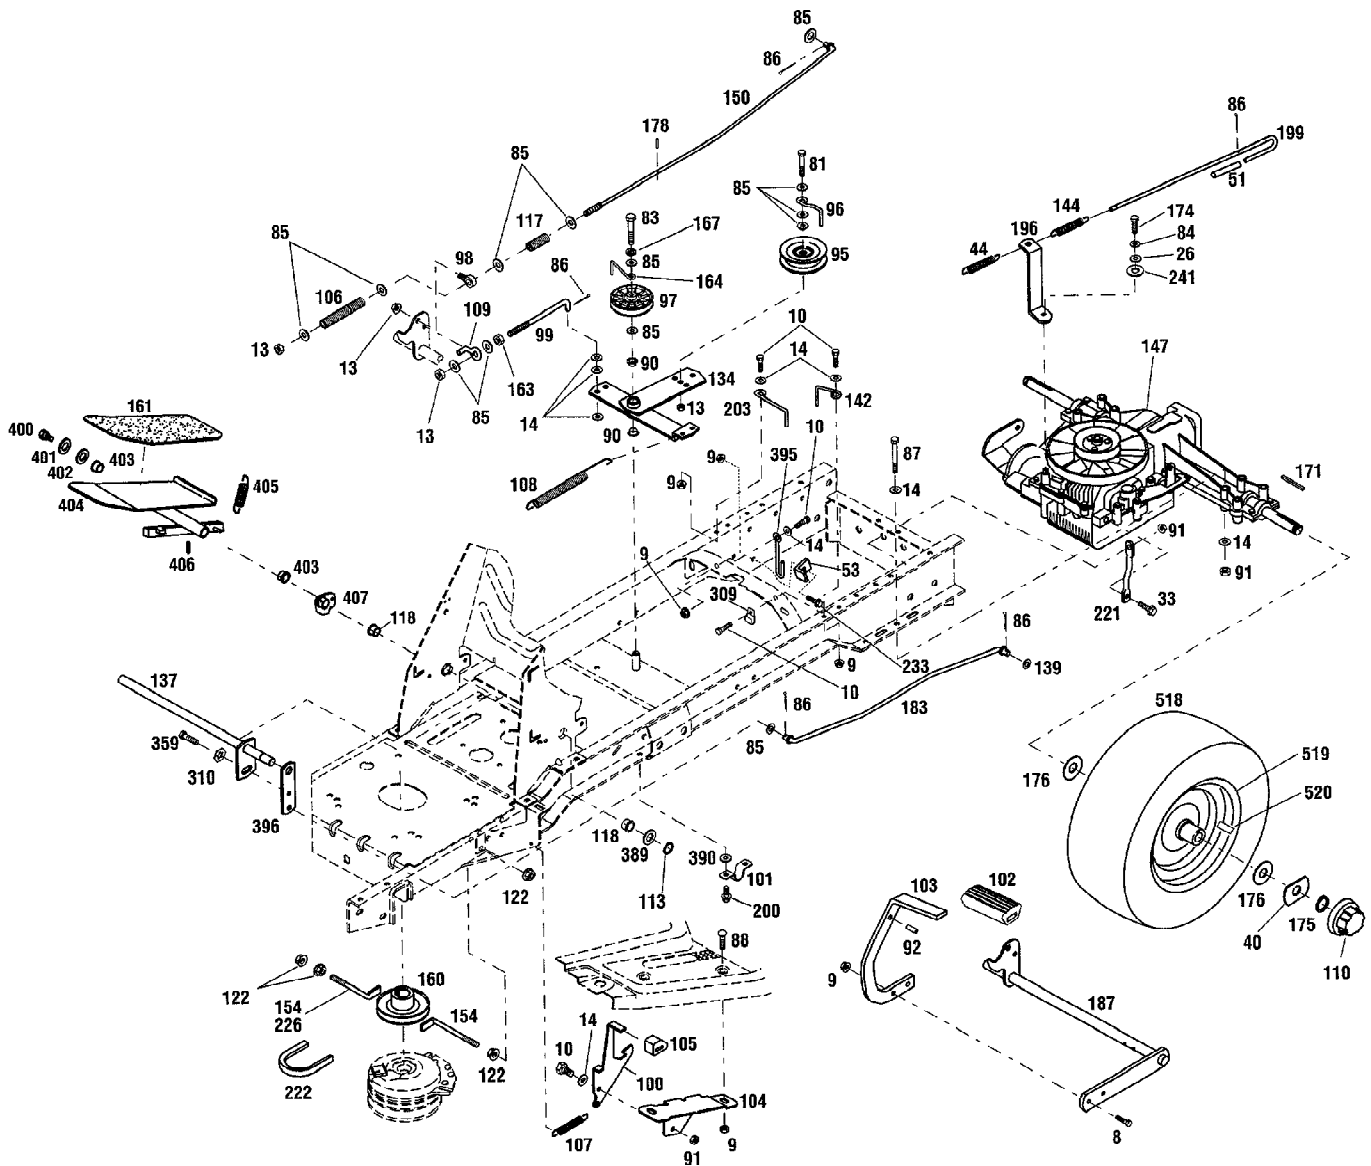

13A-145F063 14HP HydroStatic LTX Tractor
Peerless VST 205 Hydro Transmission Assembly

Ref #	Part Number	Qty	S/P/F	Description
8	1100045	2	S	Hex Head Screw, 5/16-18 x 1
9	1186391	9	S	Flange Nut, 5/16-18
10	1100044	4	S	Hex Head Screw, 5/16-18 x 3/4
13	1733398	4	S	Locknut, 3/8-16
14	1107382	15	/P	Flat Washer, 5/16
26	1100254	1	S	Flat Washer, 1/4
33	1766984	1	/P	Flange Lock Screw, 5/16-18 x 3/4
40	1766241	2	/P	Special Washer, 3/4 x 2-1 /2
44	1765307	1		Extension Spring Later Models
51	1767984	1		Grip Later Models
53	1772776	1		Stop Bracket
81	1100048	1	S	Hex Screw, 3/8-16 x 2
83	1100086	1	S	Hex Screw, 3/8-16 x 1-3/4
84	1100241	1	S	Locknut, 1/4
85	1107383	14	S	Flat Washer, 3/8
86	1100346	5	S	Cotter Pin, 3/32 x 3/4
87	1111609	4	S	Hex Screw, 5/16-16 x 2-3/4
88	1186097	2	S	Carriage Bolt, 5/16-18 x 5/8
90	1715538	2	/P	Nyliner Bushing
91	1732499	5	/P	Locknut, 5/16-18
92	1770205	1		Drive Pin, 5/16 x 3/4
95	1756151	1	/P	Idler Pulley
96	1760096	1	/P	Belt Guide
97	1760097	1	/P	Idler Pulley
98	1769038	1		Swivel
99	1772460	1		Clutch Rod
100	1771514	1		Brake Lock Latch
101	1765156	2		Clip, 3/4
102	1765167	1		Foot Pedal Pad
103	1772741	1		Brake Pedal
104	1765257	1		Brake Lock Bracket
105	1765297	1		Brake Pad
106	1765305	1		Compression Spring
107	1985140	1		Extension Spring
108	1765402	1	/P	Extension Spring
109	1765461	1		Pivot Rod
110	1766215	2		Hub Cap
113	1118808	1	/P	Retaining Ring
?115	1120210	1		Drive Pin, 3/16 x 1
117	1755319	1		Compression Spring
118	1185802	2		Flange Bearing, 5/8
122	1186393	4	/P	Flange Nut, 3/8-16
?123	1715301	1	/P	Thrust Washer, 5/8 x 1 1/8
134	1765064	1	/P	Idler Arm
137	603-0644	1		Hydro Pivot Shaft
139	1890945	1	S	Flat Washer, 3/8
142	1772191	1		Belt Guide
144	1720928	1		Extension Spring
147	1772033	1		Transmission, Peerless Model VST 205 (See "Peerless VST 205 Hydro Transmission Breakdown" illustration and parts list for breakdown.)
150	1772208	1		Brake Rod