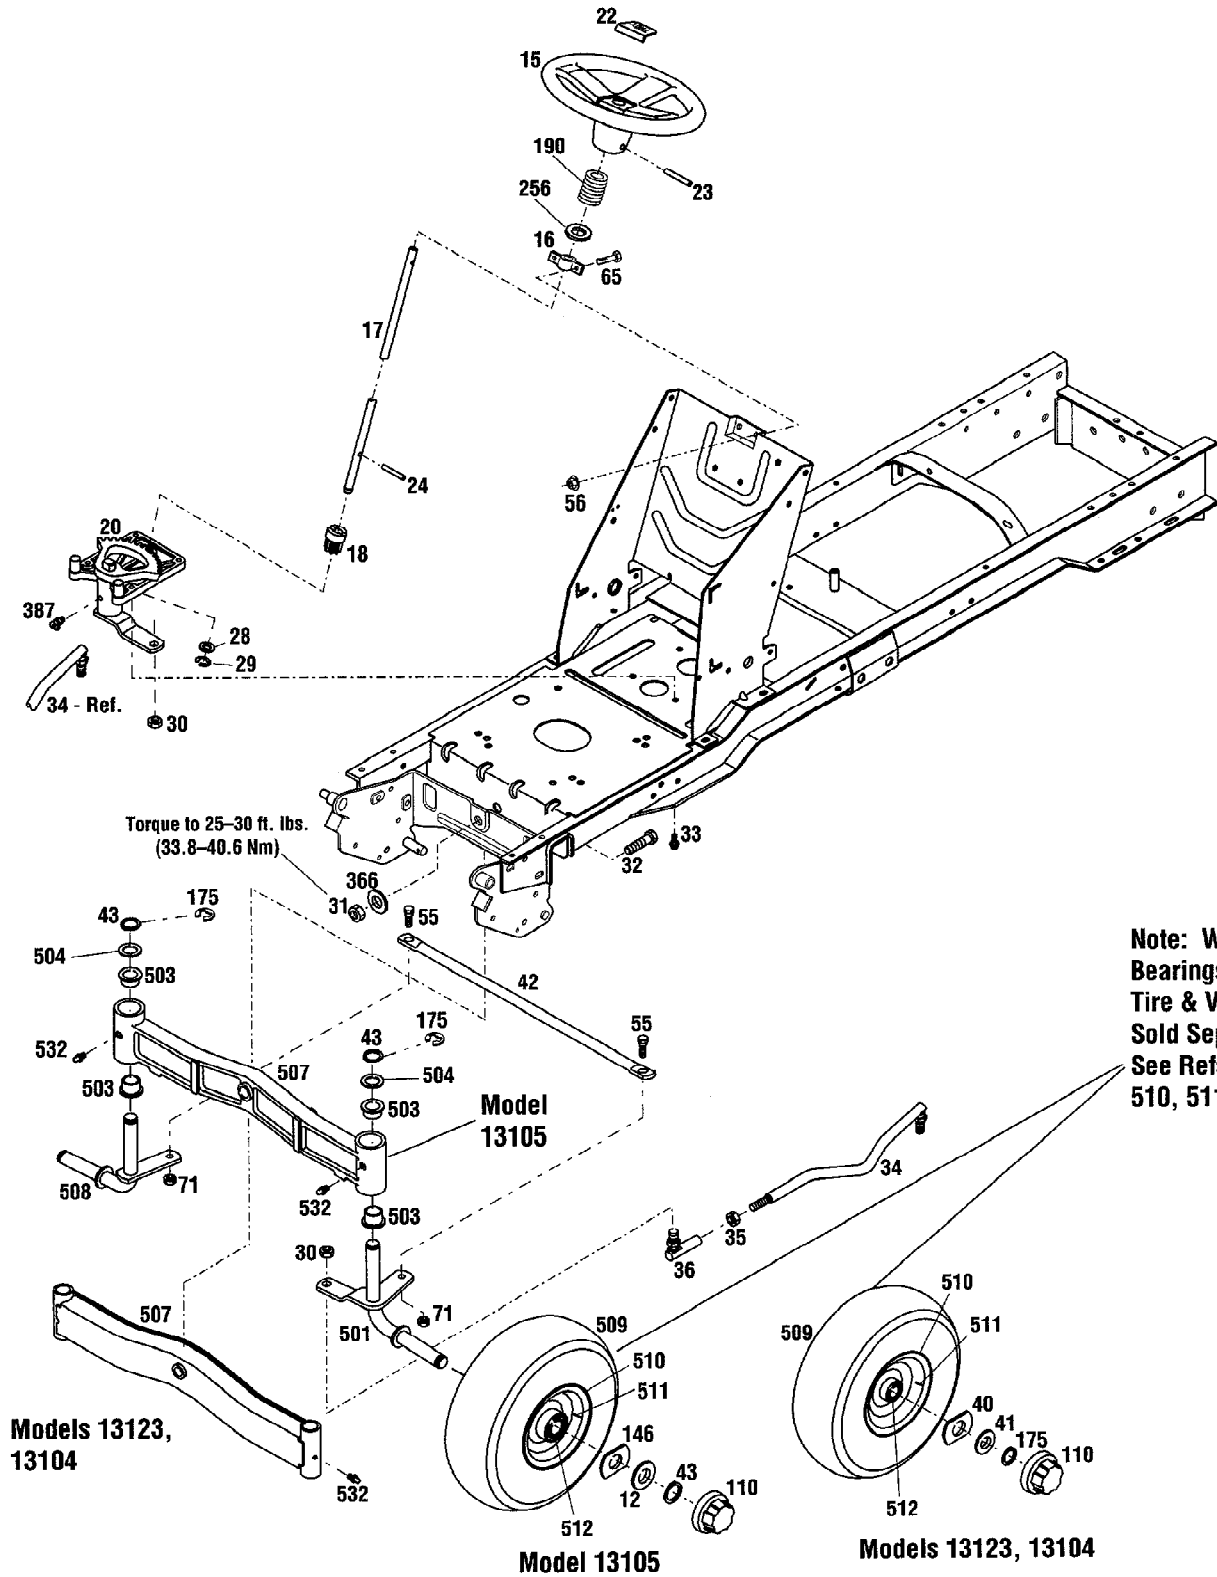

Ref #	Part Number	Qty	S/P/F	Description
12		1		UNKNOWN
15	1766027	1	/P	Premium Steering Wheel
16	1772929	1		Steering Support Bearing
17	1765010	1	/P	Steering Shaft
18	1771039	1		Pinion Gear
20	1771320	1	/P	Steering Gear Assembly
22	1766221	1		Steering Wheel Cap
23	1185284	1	S	Roll Pin, 1/4 x 2
24	1185348	1	S	Drive Pin, 1/4 x 1 1/4
28	1705092	1	S	Special Washer, 5/8 x 1
29	1177567	1	S	Retaining Ring, 5/8
30	1768796	2	S	Locking Jam Nut, 1/2-20
31	1758231	1	S	Top Locknut, 5/8-11
32	1767953	1		Hex Head Screw, 5/8-11 x 2 3/4
33	1766984	4	/P	Flange Lock Screw, 5/16-18 x 3/4
34	1765315	1		Drag Link
35	1186247	1	S	Hex Jam Nut, 1/4-20
36	1716180	1		Ball Joint
40	1766241	2	/P	Special Washer, 3/4 x 2 1/2 Model 13123, Model 13104
41	1185830	2	S	Special Washer, 3/4 x 1-3/8 Model 13123, Model 13104
42	1768883001	1	/P	Tie Rod
43	1185689	4		Retaining Ring Model 13105
55	1894062	2	/P	Shoulder Bolt, 3/4-24
56	1186389	2	/P	Flange Nut, 1/4-20
65	1186309	2	/P	Flange Screw, 1/4-20 x 5/8
71	1110150	2	S	Self Lock Nut, 3/4-24
110	1766215	2		Hub Cap
146	1766242	2	/P	Special Washer, 1 x 2-1/2 Model 13105
175	1185388	4	S	Retaining Ring Model 13123, Model 13104
190	1748415	1		Compression Spring
256	1705093	1	S	Flat Washer, 5/8 x 1"
366	1100266	1	S	Flat Washer, 5/8
387	1731504	1	S	90° Grease Fitting
501	1765263001	1		Left-Hand Spindle Model 13123, Model 13104
	1765316001	1		Left-Hand Spindle Model 13105
503	1764140	4	/P	Axle Bushing, Model 13123, Model 13104
	1752556	4		Axle Bushing Model 13105
504	1701447	2	/P	Special Washer, 3/4 Model 13123, Model 13104
	1703073	4	/P	Special Washer, 1" Model 13105
507	1765169001	1		Front Axle Model 13123, Model 13104
	1772154001	1		Front Axle Model 13105
508	1765004001	1		Right-Hand Spindle Model 13123, Model 13104
	1765317001	1		Right-Hand Spindle Model 13105
509	1762254	2	S	Tire, 15 x 6.00 BRS Model 13123, Model 13104