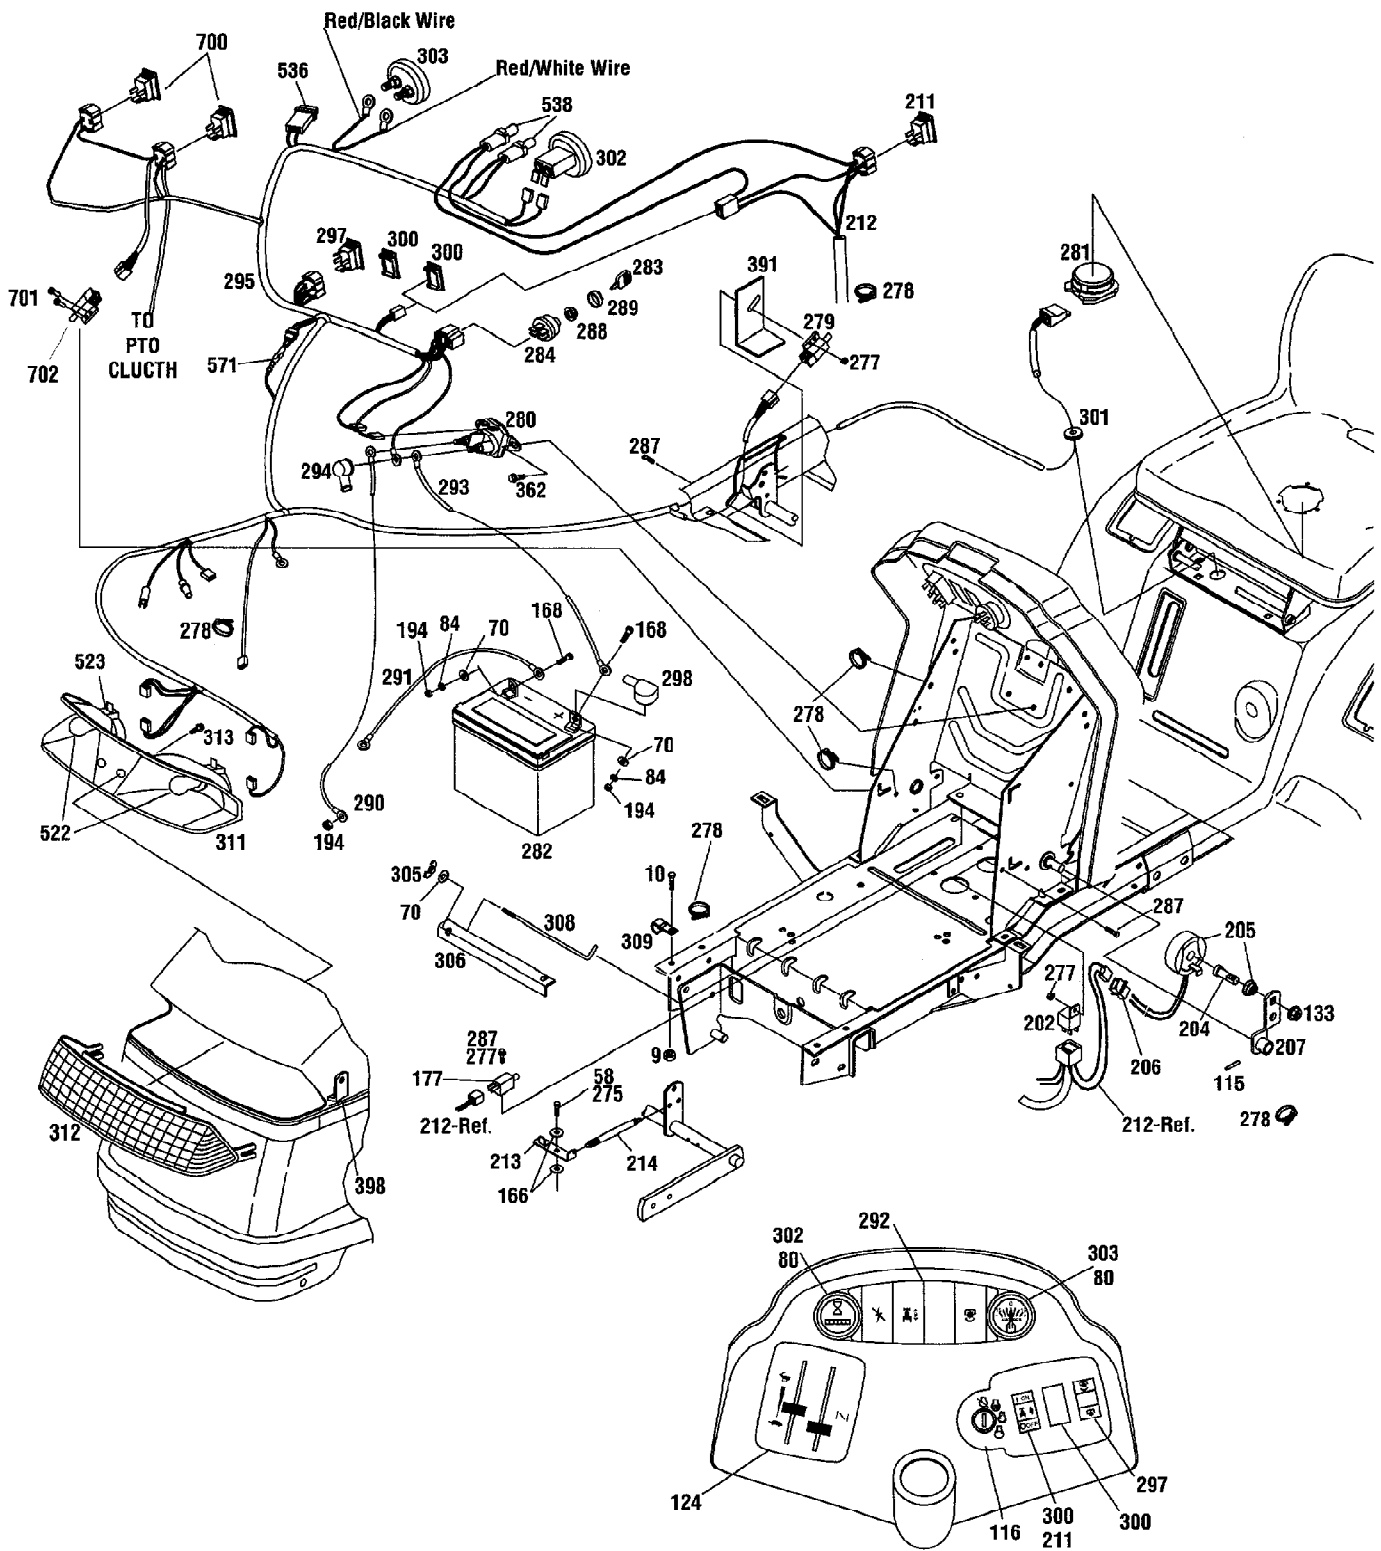

13A-145F063 14HP HydroStatic LTX Tractor
Electrical Assembly

13A-145F063 14HP HydroStatic LTX Tractor
Electrical Assembly

Page 7 of 21

Ref #	Part Number	Qty	S/P/F	Description
9	1186391	1	S	Flange Nut, 5/16-18 Model 13123, Model 13104
10	1100044	1	S	Hex Head Screw, 5/16-18 x 3/4 Model 13123, Model 13104
58	1734398	1	S	Top Locknut, 1/4-20 Model 13105
70	1107381	3	S	Flat Washer, 1/4
80	1772950	2		Cap Model 13123, Model 13104
84	1100241	2	S	Lockwasher, 1/4 SAE
115	1120210	1		Drive Pin, 3/16 x 1 Model 13105
116	1772916	1		Ignition Decal
124	1772915	1		Control Decal Model 13123
	1772914	1		Control Decal Model 13104, 13105
133	1186396	1		Flange Nut, 7/16-20 Model 13105
166	1720883	2	/P	Washer, 1/4 x 1-1/4 Model 13105
168	1100805	2	S	Hex Head Screw, 1/4-20 x 3/4
177	1748723	1	/P	Push-Button Switch Model 13105
194	1186229	3	S	Hex Nut, 1/4-20
202	1749907	1	/P	Relay Model 13105
204	1750736	1	/P	Special Screw Model 13105
205	1768971	1	/P	Magnet Model 13105
206	1767852	1		Housing Pin Terminal Model 13105
207	1773617	1		Cruise Arm Model 13105
211	1766350	1	/P	Cruise Switch Model 13105
212	1766351	1		Cruise Harness Model 13105
213	1767803	1		Cruise Arm Model 13105
214	1767822	1		Spring Model 13105
275	1111599	1	S	Hex Head Screw, 1/4-20 x 5/8
277	1185985	5	S	Keps Nut, #10-24
278	1735531	5	S	Cable Tie
279	1751328	1	S	Push-Button Switch
280	1752137	1	S	Solenoid
281	1768882	1	/P	Seat Switch
282	725-1737	1	S	Battery
283	1753986	1	/P	Key
284	1754250	1	S	Ignition Switch
287	1758070	5	S	Sems Screw, #10-24 x 5/8
288	1758146	1	S	Ignition Switch Mounting Nut
289	1758147	1	S	Cap
290	1764898	1	S	Starter Cable
291	1764886	1		Negative Battery Cable
292		1		UNKNOWN
293	1764888	1		Battery Cable
294	1764890	1		Solenoid Boot
295	629-3051	1	/P	Main Harness Model 13123, Model 13104
	629-3052	1		Main Harness Model 13105
297	1771865	1	/P	PTO Switch
298	1764888	1		Terminal Boot
300	1766184	1		Switch Cover Model 13123, Model 13104
301	1772922	1		Grommet
302	1757364	1	S	Hour Meter Model 13105
303	1725031	1	S	Ammeter Model 13105
305	1709652	1		Wing Locknut, 1/4-20