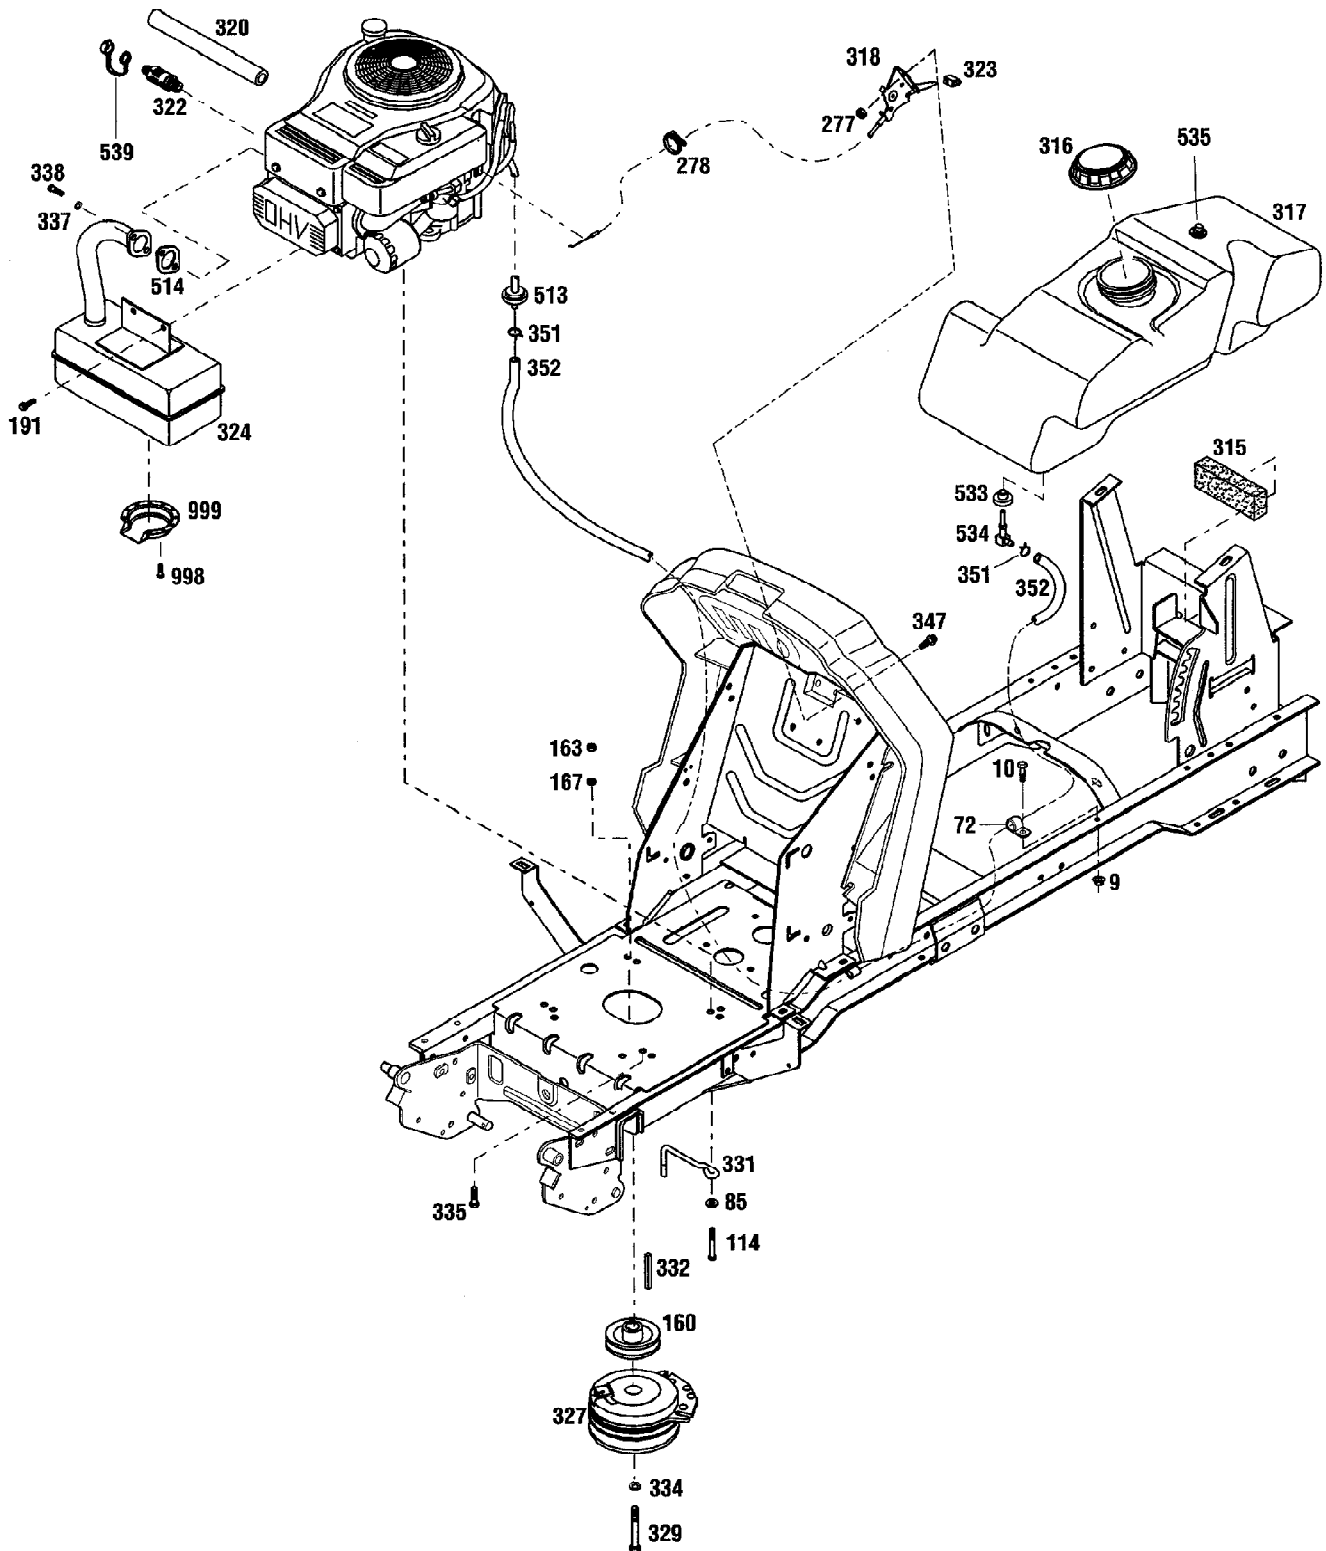

13A-145F063 14HP HydroStatic LTX Tractor
14 & 15.5 HP Engine Assembly

13A-145F063 14HP HydroStatic LTX Tractor
14 & 15.5 HP Engine Assembly

Page 2 of 21

Ref #	Part Number	Qty	S/P/F	Description
9	1186391	1	S	Flange Nut, 5/16-18
10	1100044	1	S	Hex Head Screw, 5/16-18 x 3/4
72	1807450	1		Clip
85	1107383	1	S	Flat Washer, 3/8
114	1768194	2	S	Hex Head Screw, 3/8-16 x 1-1/2
160	1772330	1	/P	Engine Sheave
163	1186231	1	S	Hex Nut, 3/8-16
167	1100243	1	S	Lockwasher 3/8
191	1754128	2	/P	Flange Screw, 1/4-20 x 3/4
277	1185985	2	S	Keps Locknut, 10-24
278	1735531	1	S	Cable Tie
315	1766341	1		Fuel Tank Pad
316	1766188	1	/P	Fuel Cap
317	1772814	1	/P	Fuel Tank (Incl. Refs. 533, 534 & 535)
318	1772884	1		Throttle Choke Control (NLA)
320	1769006	1	S	Oil Drain Hose
322	1768865	1	S	Oil Valve Assembly (Incl. Ref. 539)
323	1766121	1	/P	Control Knob
324	1772810	1	/P	Muffler (Single Inlet)
327	1772388	1	S	Electric Clutch
329	1744454	1	S	Hex Head Screw, 7/16-20 x 3-1/4
331	1772385	1	/P	Clutch Retainer
332	1104337	1	S	Square Key, 1/4 x 1-1/2
334	1100244	1	S	Spring Lock Washer, 7/16
335	1762042	2		Hex Head Screw, 3/8-16 x 1
337	736-0119	2	S	Lock Washer, 5/16
338	710-1314	2	S	Socket Cap Screw, 5/16-18 x 5/8
347	1773576	4		Machine Screw, 10-24 x 3/4
351	1750687	2	S	Hose Clamp
352	1767879	1		Fuel Line
513	1727491	1	S	Fuel Filter
514	721-0208	1	S	Exhaust Gasket
533	1738433	1	S	Bushing
534	1751477	1	S	Fuel Tank Elbow
535	1768804	1	S	Fuel Tank Vent
539	1766326	1		Oil Drain Cap
998	710-0148	4	/P	Self Tapping Screw, #8-32 x 3/8
999	751-0564	1	S	Muffler Deflector