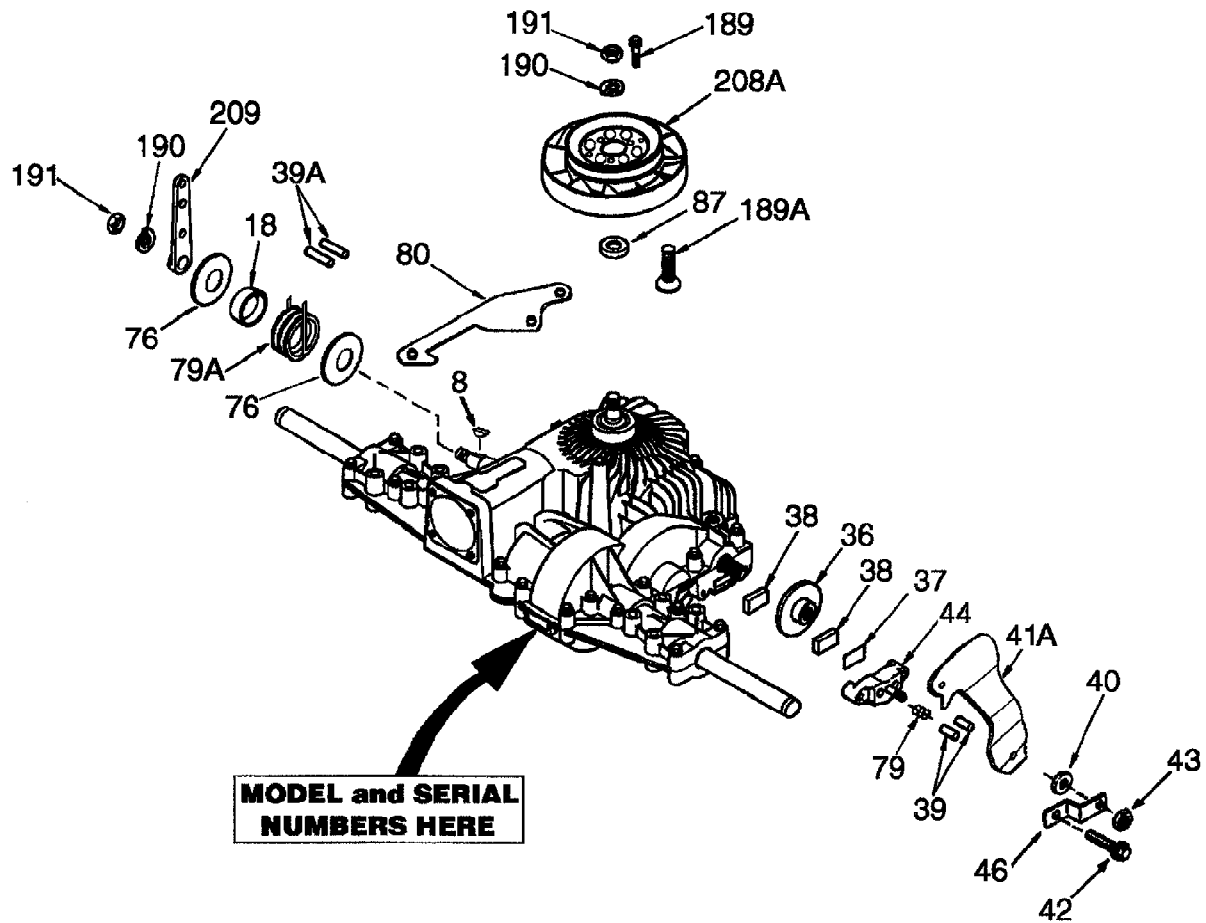

**Purchase transmission parts from your Tecumseh/Peerless dealer.
Refer to illustration for model/serial number location.**

13123 14HP HydroStatic LTX Tractor (S/N 131231300101 - 131231399999) Page 17 of 21
Peerless VST 205 Hydro Transmission Breakdown

Ref #	Part Number	Qty	S/P/F	Description
8	792175	1		Woodruff Key
18	786173	1		Spacer
36	790075	1		Brake Disk
37	790007	1	S	Brake Pad Plate
38	799021	2		Brake Pad (pkg of 2)
39	786026	2	S	Dowel Pin
39A	786174	2		Dowel Pin
40	792076A	1		Flat Washer
41A	790081	1		Brake Lever
42	792073	2		Screw 1/4-20 x 1-1/4
43	792075	1		Locknut 5/16-24
44	790025	1		Brake Pad Holder
46	786086	1		Brake Lever Bracket
76	792174	2		Flat Washer
79	792144	1		Spring
79A	798027	1		Neutral Return Spring
80	798030	1		Control Lever Stop
87	788035	1		Oil Seal 5/8
189	792168	3		Drive Screw #6 x 1/2
189A	792171	3		Screw 10-24 x 1/2
190	792150	2		Lock washer
191	792151	2		Nut 7/16-20
208A	798031	1		Fan/Coupling Assy 2WS (Incl. Ref. 189 & 189A)
209	798024	1		Control lever