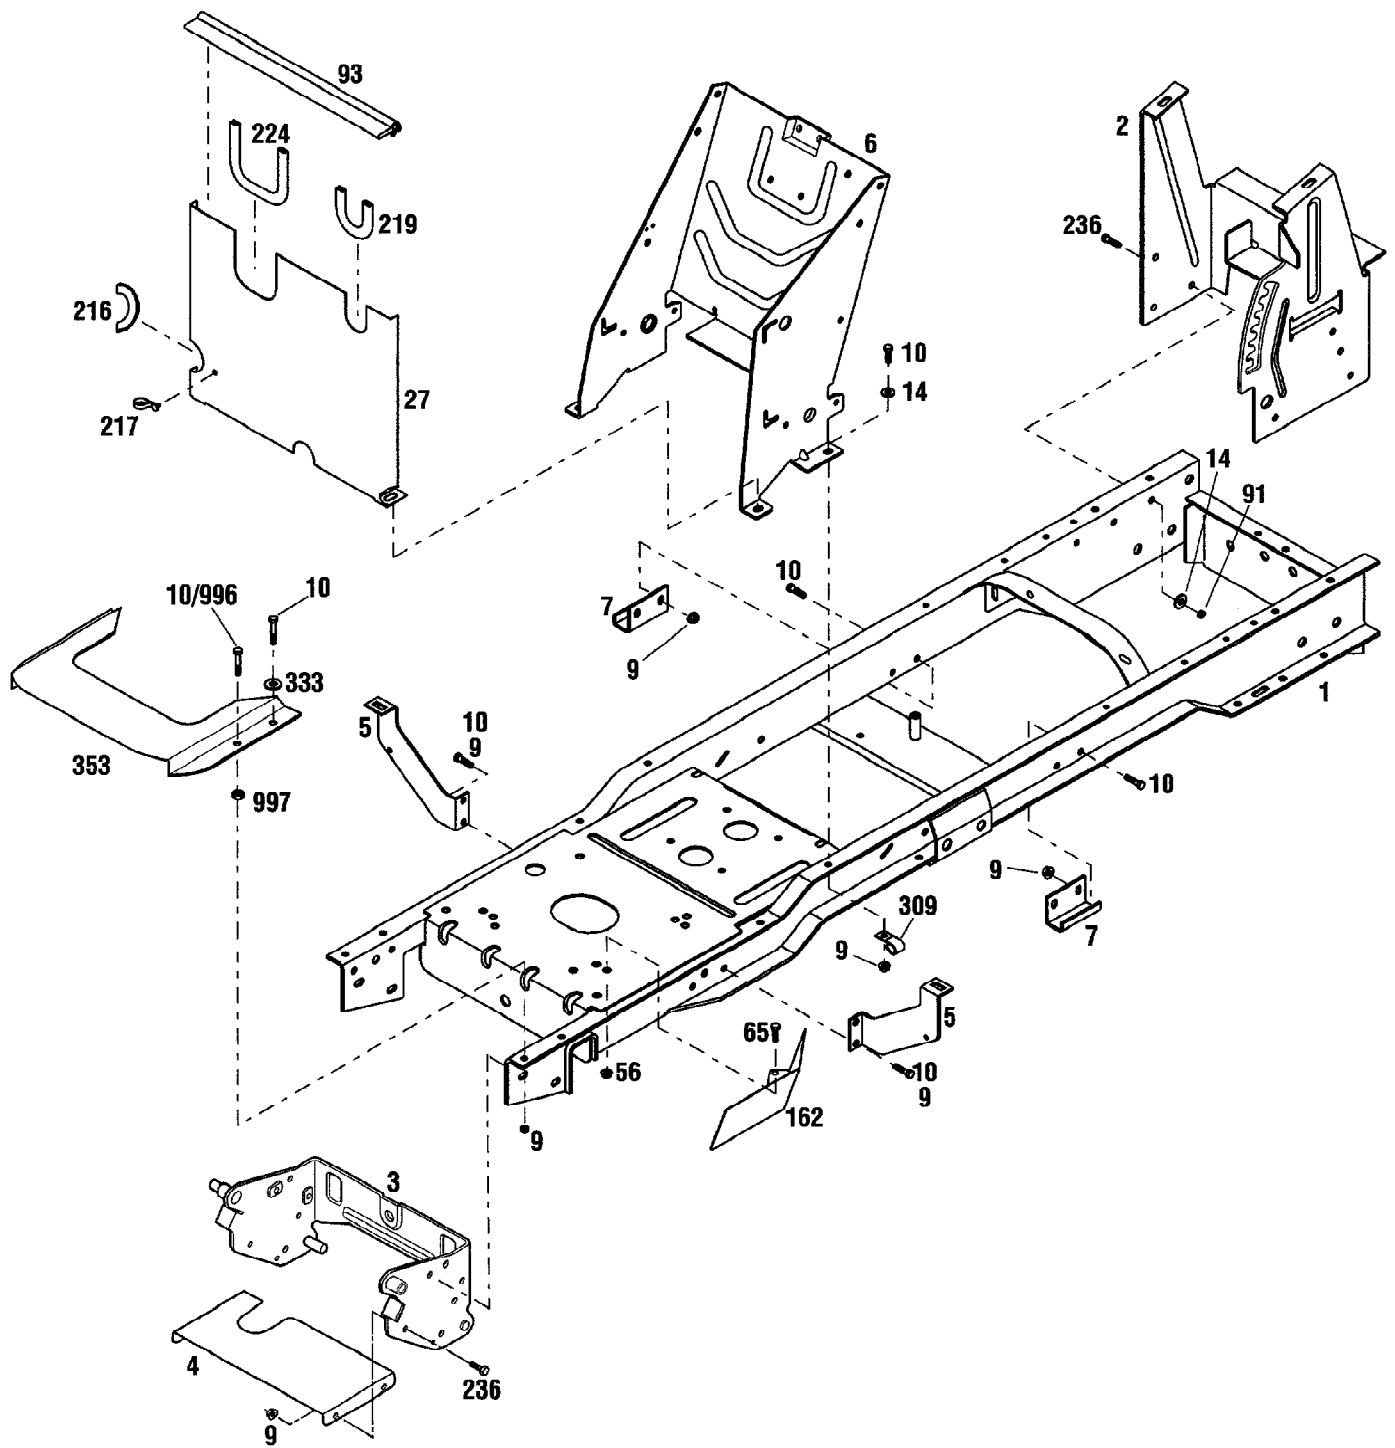

13123 14HP HydroStatic LTX Tractor (S/N 131231300101 - 131231399999) Page 10 of 21
Frame Assembly

Ref #	Part Number	Qty	S/P/F	Description
1	1772924001	1	/P	Frame
2	703-3308	1		Rear Tank Support
3	1772809001	1		Attachment Bracket
4	1772807001	1		Heat Shield
5	1765431001	2		Fender Support Model 13123, Model 13104
	1765431001	1		Fender Support Model 13105
6	703-3293	1		Console Support
7	1766086001	2		Mower Stop Model 13105
9	1186391	20	S	Flange Nut, 5/16-18
10	1100044	18	S	Hex Head Screw, 5/16-18 x 3/4
?11	1185798	4		Hex Head Screw, 3/8-18 x 1/2
14	1107382	8	/P	Flat Washer, 5/16
27	1768826001	1		Heat Shield Model 13105
56	1186389	1	/P	Flange Nut, 1/4-20
65	1186309	1	/P	Flange Screw, 1/4-20 x 1/2
91	1732499	4	/P	Locknut, 5/16-18
93	1768834	1		Heat Shield Gasket Model 13105
162	1767874001	1		Upper Heat Shield Model 13105
216	1768835	1		Trim Model 13105
217	1745366	1		Cable Hanger Model 13105
219	1752694	1		Trim Model 13105
224	1768840	1		Trim Model 13105
236	1186329	8	S	Flange Screw, 5/16-18 x 3/4
309	1747738	1	/P	J-Clamp
333	1723384	1	S	Flat Washer, 5/16 x 1-1/2
353	1772982001	1		Heat Shield Model 13105
996	710-0376	2	/P	Hex Head Screw, 5/16-18 x 1 Model 13123, Model 13104
997	750-1032	1	/P	Spacer Model 13123, Model 13104