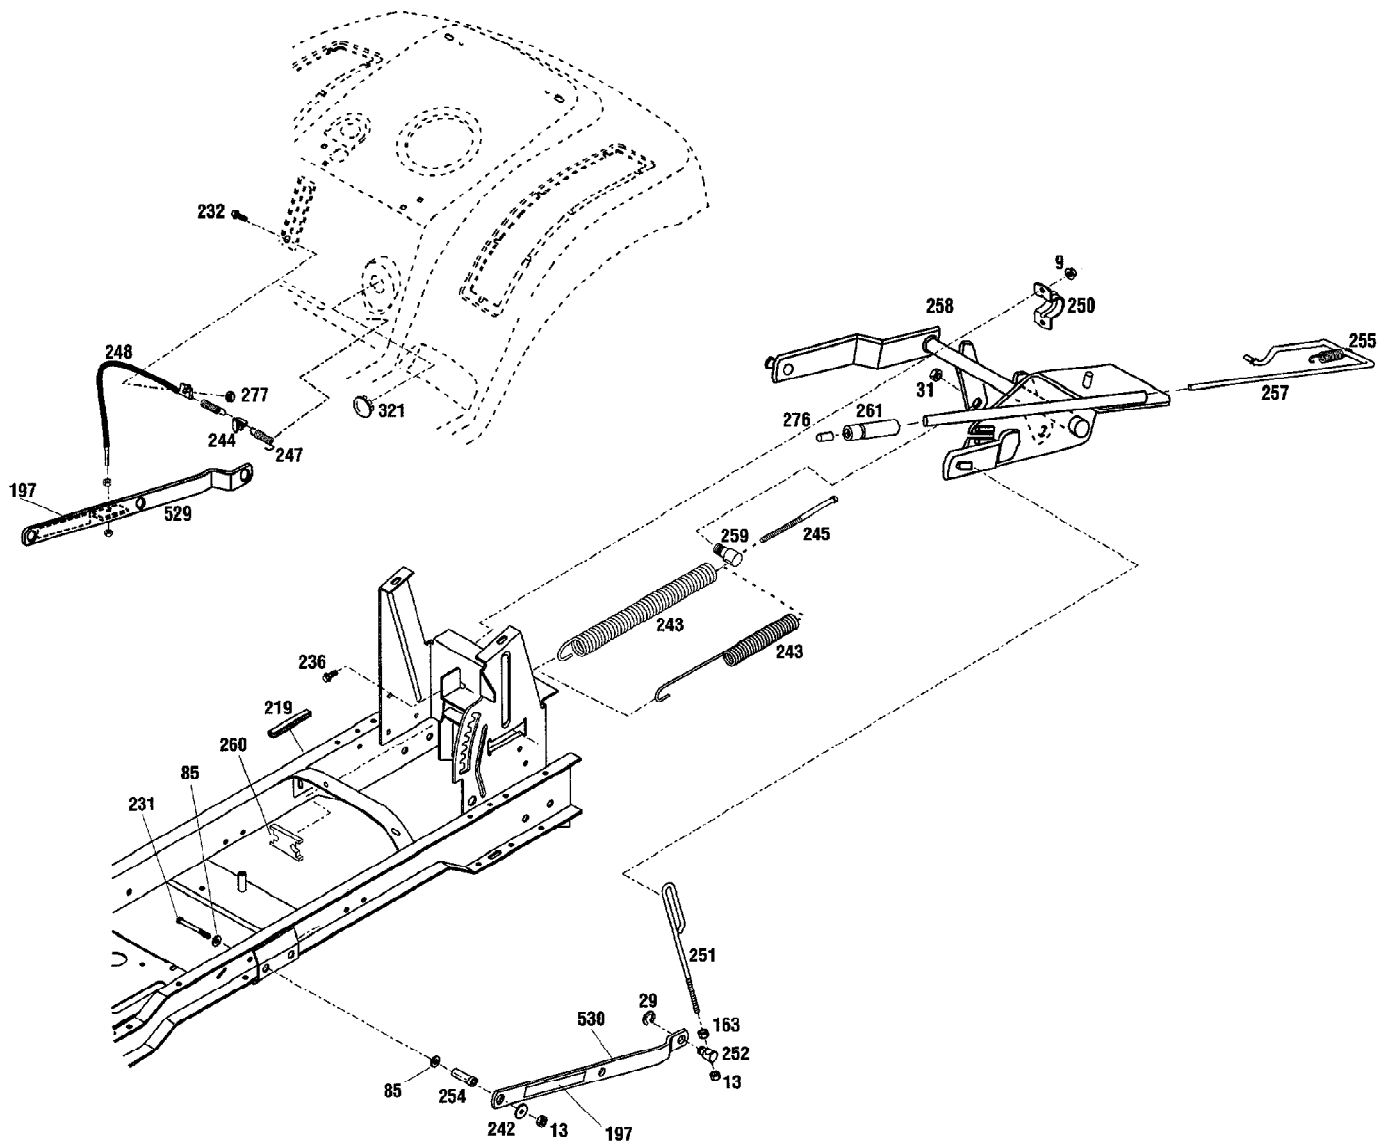

13123 14HP HydroStatic LTX Tractor (S/N 131231300101 - 131231399999) Page 12 of 21
Lift Assembly

Ref #	Part Number	Qty	S/P/F	Description
9	1186391	4	S	Flange Nut, 5/16-18
13	1733398	4	S	Hex Top Locknut, 3/8-16
29	1177567	2	S	Retaining Ring, 5/8
31	1758231	1	S	Hex Top Locknut, 5/8-11
85	1107383	4	S	Flat Washer, 3/8
163	1186231	2	S	Hex Nut, 3/8-16
197	1773104	2		Warning Decal
219	1752694	1		Trim
231	1111614	2	S	Hex Head Screw, 3/8-16 x 3
232	1773610	1	S	Screw, 10-24 x 5/16
236	1186329	4	S	Flange Screw, 5/16-18 x 3/4
242	1763355	2	S	Flat Washer, 3/8 x 1-1/2
243	1773138	1		Lift Assist Spring Model 13123
	1772867	1		Lift Assist Spring Model 13104
244	1773201	1	/P	Height Indicator
245	1773138	1		Lift Assist Screw
247	1773206	1		Extension Spring
248	1773183	1		Cable Assembly
250	1772806	2		Lift Clamp
251	1772868	2		Lift Rod
252	1772438	2	/P	Rear Lift Swivel
254	1766080	2		Spacer
255	1772873	1		Extension Spring
257	1772870	1	/P	Rod
258	1772851001	1		Lift Assembly
259	1772871	1		Pivot Block
260	1772872	1		Spring Anchor
261	1768340	1		Lift Grip
276	1772885	1		Lift Button
277	1185958	1		Keps Nut, 10-24
321	1772165	1		Dome Cap
529	1772961	1		Right Lift Link Assembly (Incl. Ref. 197)
530	1772962	1		Left Lift Link Assembly (Incl. Ref. 197)