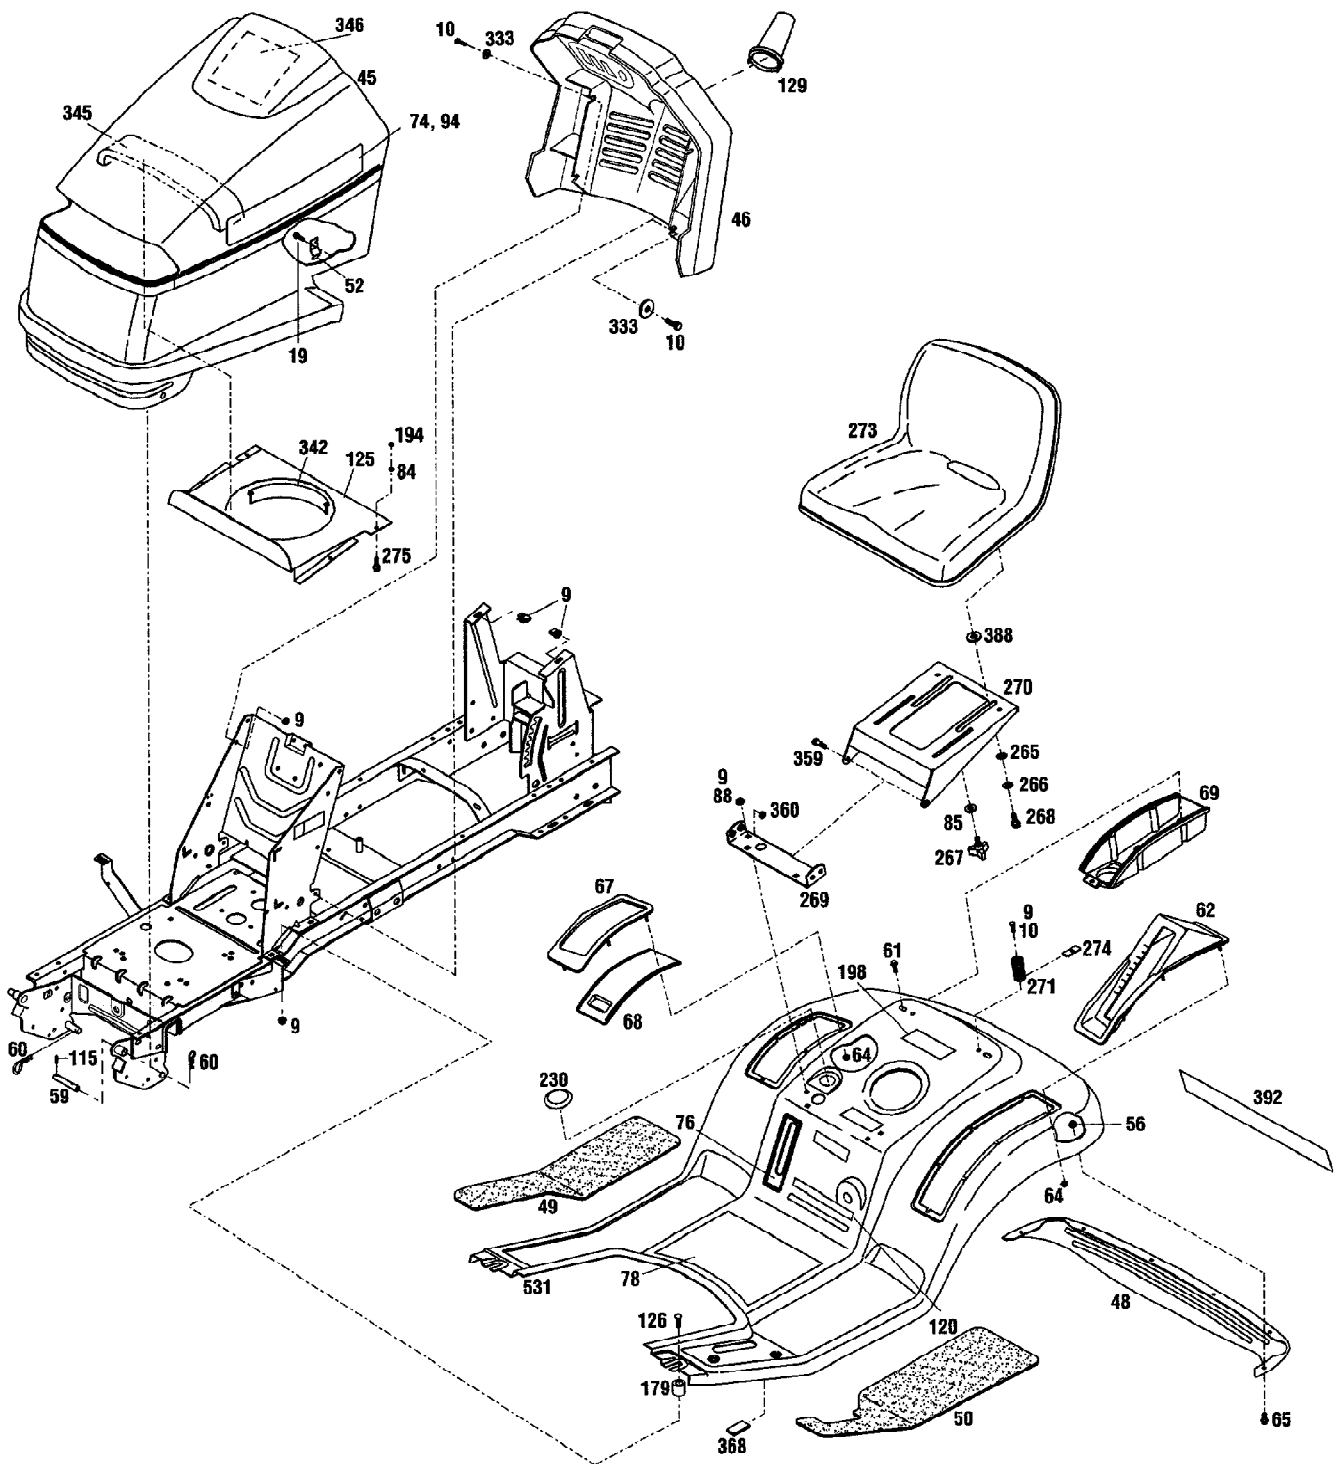

Ref #	Part Number	Qty	S/P/F	Description
9	1186391	12	S	Flange Nut, 5/16-18
10	1100044	8	S	Hex Head Screw, 5/16-18 x 3/4
19	1772878	4		Self Threading Screw, #10
45	1765382	1		Hood
46	1772896	1		Console
48	1765331010	1		Rear Fender Trim
49	1772846	1		Right Foot Pad
50	1772845	1	/P	Left Foot Pad
52	1773591	2		Latch
56	1186389	8	/P	Flange Nut, 1/4-20
?57	1761680	2	S	Self Threading Nut, 5/16-18
59	1773226	1	/P	Hood Pivot Pin
60	1723478	3	/P	Cotter Spring, 1/8
61	1186330	2	S	Screw, 5/16-18 x 7/8
62	1772979	1	/P	Lift Handle Cover Model 13123, Model 13104
?63	1901900	1	/P	American Legend Decal
64	1750532	12	S	Self-Threading Nut, 1/4
65	1186309	4	/P	Flange Screw, 1/4-20 x 1/2
67	1765493	1		Storage Top
68	1765492	1		Container Cover
69	1765494	1		Storage Container
74	191-5781	1		Logo Decal, L.H.
76	1773205	1		Fuel Level Decal
78	1772965	1		Tunnel Decal Model 13123, Model 13104
	1772966	1		Tunnel Decal Model 13105
84	1100241	2	S	Lockwasher, 1/4 SAE Model 13123, Model 13104
	1100241	4	S	Lockwasher, 1/4 SAE Model 13105
85	1107383	2	S	Flat washer, 3/8
88	1186097	4	S	Carriage Bolt, 5/16-18 x 5/8
94	191-5780	1		Logo Decal, R.H.
115	1120210	1		Drive Pin, 3/16 x 1
120	1773223	1		Height Indicator Decal
125	1773622001	1		Upper Heat Shield Model 13105
126	1186469	2	S	Carriage Bolt, 5/16-18 x 3/4
129	1773236	1		Steering Cover
?133	1723384	4	S	Washer
179	1730681	2	/P	Spacer
194	1186229	2	S	Hex Nut, 1/4-20 Model 13123, Model 13104
	1186229	4	S	Hex Nut, 1/4-20 Model 13105
198	1767876	1		Fuel Decal
230	1768787	1		Cap
265	1705793	2		Nylon Washer, 3/8
266	1706782	2	/P	Bowed Washer, 3/8
267	1734269	2		Adjusting Knob
268	1754125	2	/P	Shoulder Bolt, 3/8-18 x 1/2
269	1766075001	1		Seat Bracket
270	1766074001	1	/P	Seat Support
271	1766077	2	/P	Compression Spring
273	1774127	1		High Back Seat
274	1766347	2	/P	Spring Hold-Down Bracket