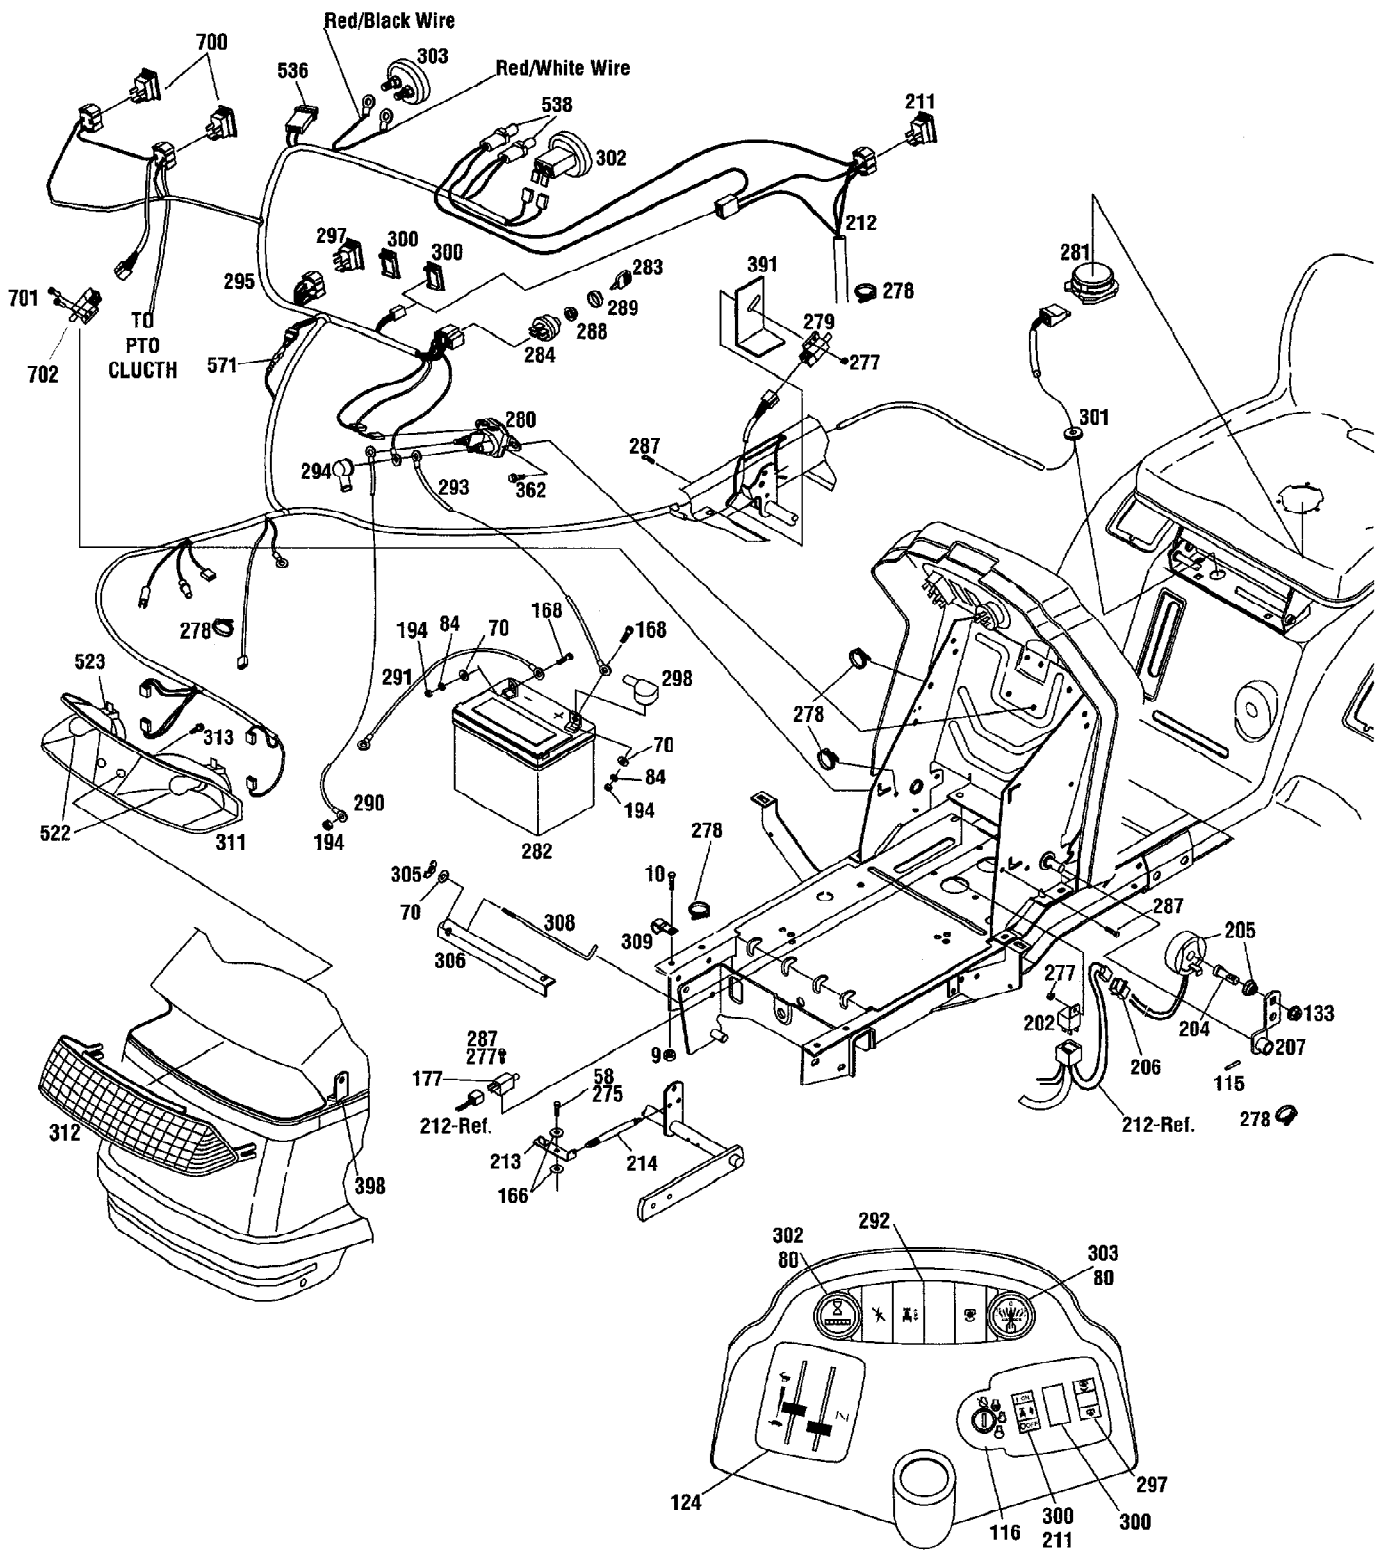

13123 14HP HydroStatic LTX Tractor (S/N 131231300101 - 131231399999) Page 7 of 21
Electrical Assembly

Ref #	Part Number	Qty	S/P/F	Description
9	1186391	1	S	Flange Nut, 5/16-18 Model 13123, Model 13104
10	1100044	1	S	Hex Head Screw, 5/16-18 x 3/4 Model 13123, Model 13104
58	1734398	1	S	Top Locknut, 1/4-20 Model 13105
70	1107381	3	S	Flat Washer, 1/4
80	1772950	2		Cap Model 13123, Model 13104
84	1100241	2	S	Lockwasher, 1/4 SAE
115	1120210	1		Drive Pin, 3/16 x 1 Model 13105
116	1772916	1		Ignition Decal
124	1772915	1		Control Decal Model 13123
	1772914	1		Control Decal Model 13104, 13105
133	1186396	1		Flange Nut, 7/16-20 Model 13105
166	1720883	2	/P	Washer, 1/4 x 1-1/4 Model 13105
168	1100805	2	S	Hex Head Screw, 1/4-20 x 3/4
177	1748723	1	/P	Push-Button Switch Model 13105
194	1186229	3	S	Hex Nut, 1/4-20
202	1749907	1	/P	Relay Model 13105
204	1750736	1	/P	Special Screw Model 13105
205	1768971	1	/P	Magnet Model 13105
206	1767852	1		Housing Pin Terminal Model 13105
207	1773617	1		Cruise Arm Model 13105
211	1766350	1	/P	Cruise Switch Model 13105
212	1766351	1		Cruise Harness Model 13105
213	1767803	1		Cruise Arm Model 13105
214	1767822	1		Spring Model 13105
275	1111599	1	S	Hex Head Screw, 1/4-20 x 5/8
277	1185985	5	S	Keps Nut, #10-24
278	1735531	5	S	Cable Tie
279	1751328	1	S	Push-Button Switch
280	1752137	1	S	Solenoid
281	1768882	1	/P	Seat Switch
282	725-1737	1	S	Battery
283	1753986	1	/P	Key
284	1754250	1	S	Ignition Switch
287	1758070	5	S	Sems Screw, #10-24 x 5/8
288	1758146	1	S	Ignition Switch Mounting Nut
289	1758147	1	S	Cap
290	1764898	1	S	Starter Cable
291	1764886	1		Negative Battery Cable
292		1		UNKNOWN
293	1764888	1		Battery Cable
294	1764890	1		Solenoid Boot
295	629-3051	1	/P	Main Harness Model 13123, Model 13104
	629-3052	1		Main Harness Model 13105
297	1771865	1	/P	PTO Switch
298	1764888	1		Terminal Boot
300	1766184	1		Switch Cover Model 13123, Model 13104
301	1772922	1		Grommet
302	1757364	1	S	Hour Meter Model 13105
303	1725031	1	S	Ammeter Model 13105
305	1709652	1		Wing Locknut, 1/4-20