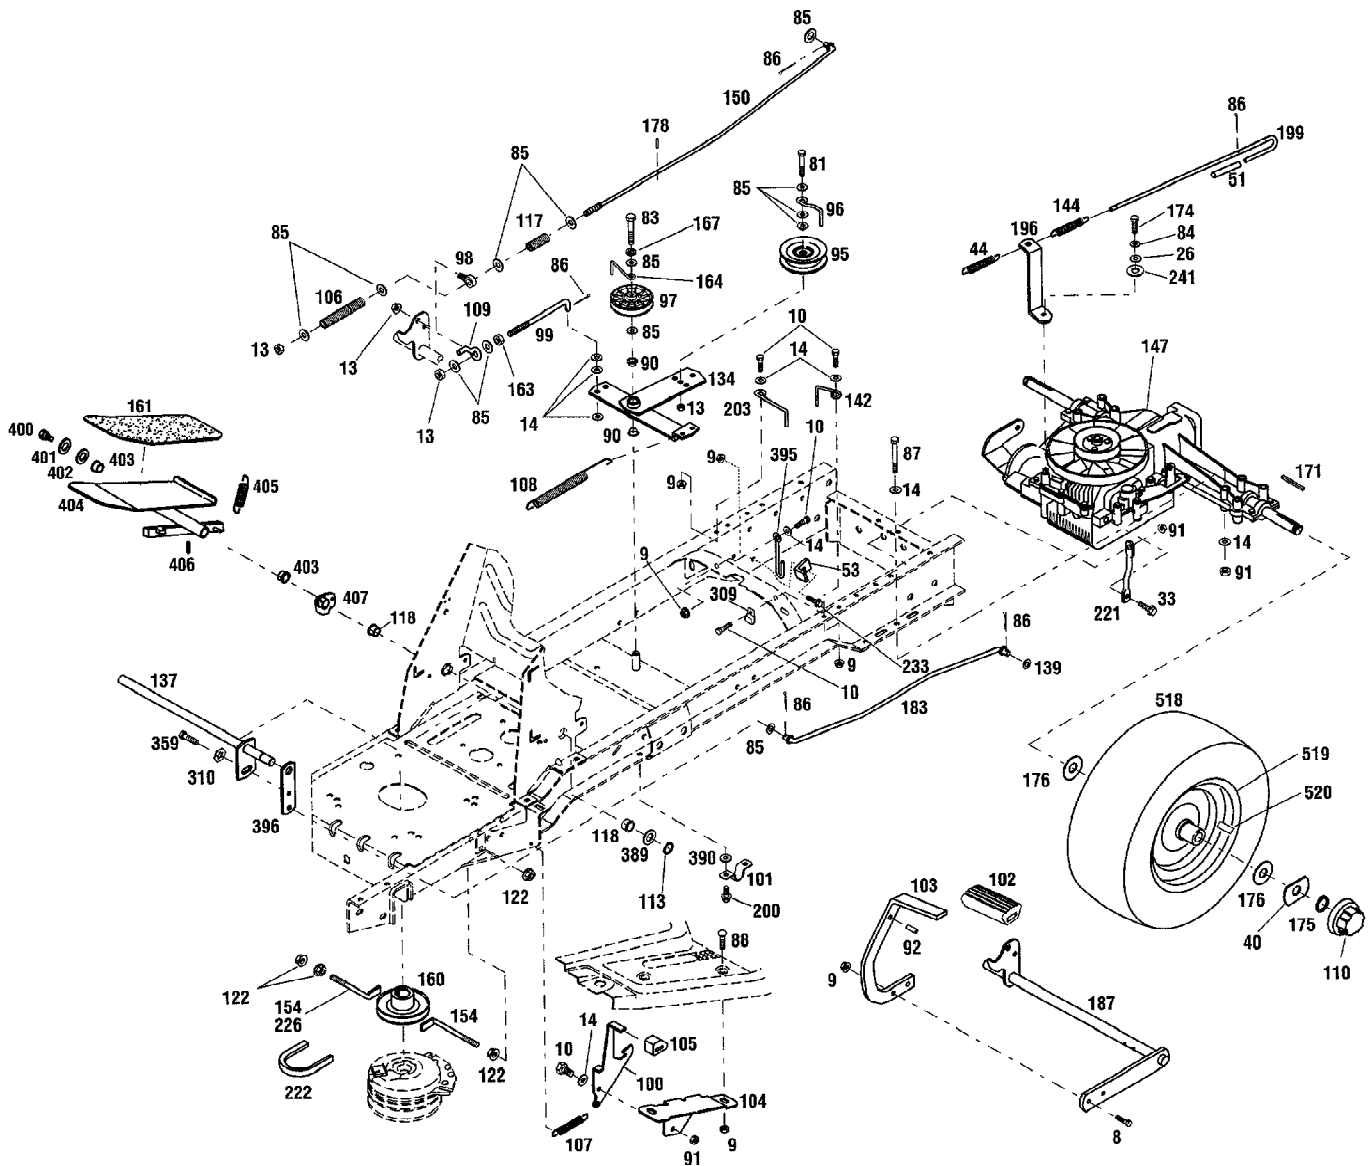

13123 14HP HydroStatic LTX Tractor (S/N 131231300101 - 131231399999) Page 14 of 21
Peerless VST 205 Hydro Transmission Assembly

Ref #	Part Number	Qty	S/P/F	Description
8	1100045	2	S	Hex Head Screw, 5/16-18 x 1
9	1186391	9	S	Flange Nut, 5/16-18
10	1100044	4	S	Hex Head Screw, 5/16-18 x 3/4
13	1733398	4	S	Locknut, 3/8-16
14	1107382	15	/P	Flat Washer, 5/16
26	1100254	1	S	Flat Washer, 1/4
33	1766984	1	/P	Flange Lock Screw, 5/16-18 x 3/4
40	1766241	2	/P	Special Washer, 3/4 x 2-1 /2
44	1765307	1		Extension Spring Later Models
51	1767984	1		Grip Later Models
53	1772776	1		Stop Bracket
81	1100048	1	S	Hex Screw, 3/8-16 x 2
83	1100086	1	S	Hex Screw, 3/8-16 x 1-3/4
84	1100241	1	S	Locknut, 1/4
85	1107383	14	S	Flat Washer, 3/8
86	1100346	5	S	Cotter Pin, 3/32 x 3/4
87	1111609	4	S	Hex Screw, 5/16-16 x 2-3/4
88	1186097	2	S	Carriage Bolt, 5/16-18 x 5/8
90	1715538	2	/P	Nyliner Bushing
91	1732499	5	/P	Locknut, 5/16-18
92	1770205	1		Drive Pin, 5/16 x 3/4
95	1756151	1	/P	Idler Pulley
96	1760096	1	/P	Belt Guide
97	1760097	1	/P	Idler Pulley
98	1769038	1		Swivel
99	1772460	1		Clutch Rod
100	1771514	1		Brake Lock Latch
101	1765156	2		Clip, 3/4
102	1765167	1		Foot Pedal Pad
103	1772741	1		Brake Pedal
104	1765257	1		Brake Lock Bracket
105	1765297	1		Brake Pad
106	1765305	1		Compression Spring
107	1985140	1		Extension Spring
108	1765402	1	/P	Extension Spring
109	1765461	1		Pivot Rod
110	1766215	2		Hub Cap
113	1118808	1	/P	Retaining Ring
?115	1120210	1		Drive Pin, 3/16 x 1
117	1755319	1		Compression Spring
118	1185802	2		Flange Bearing, 5/8
122	1186393	4	/P	Flange Nut, 3/8-16
?123	1715301	1	/P	Thrust Washer, 5/8 x 1 1/8
134	1765064	1	/P	Idler Arm
137	603-0644	1		Hydro Pivot Shaft
139	1890945	1	S	Flat Washer, 3/8
142	1772191	1		Belt Guide
144	1720928	1		Extension Spring
147	1772033	1		Transmission, Peerless Model VST 205 (See "Peerless VST 205 Hydro Transmission Breakdown" illustration and parts list for breakdown.)
150	1772208	1		Brake Rod