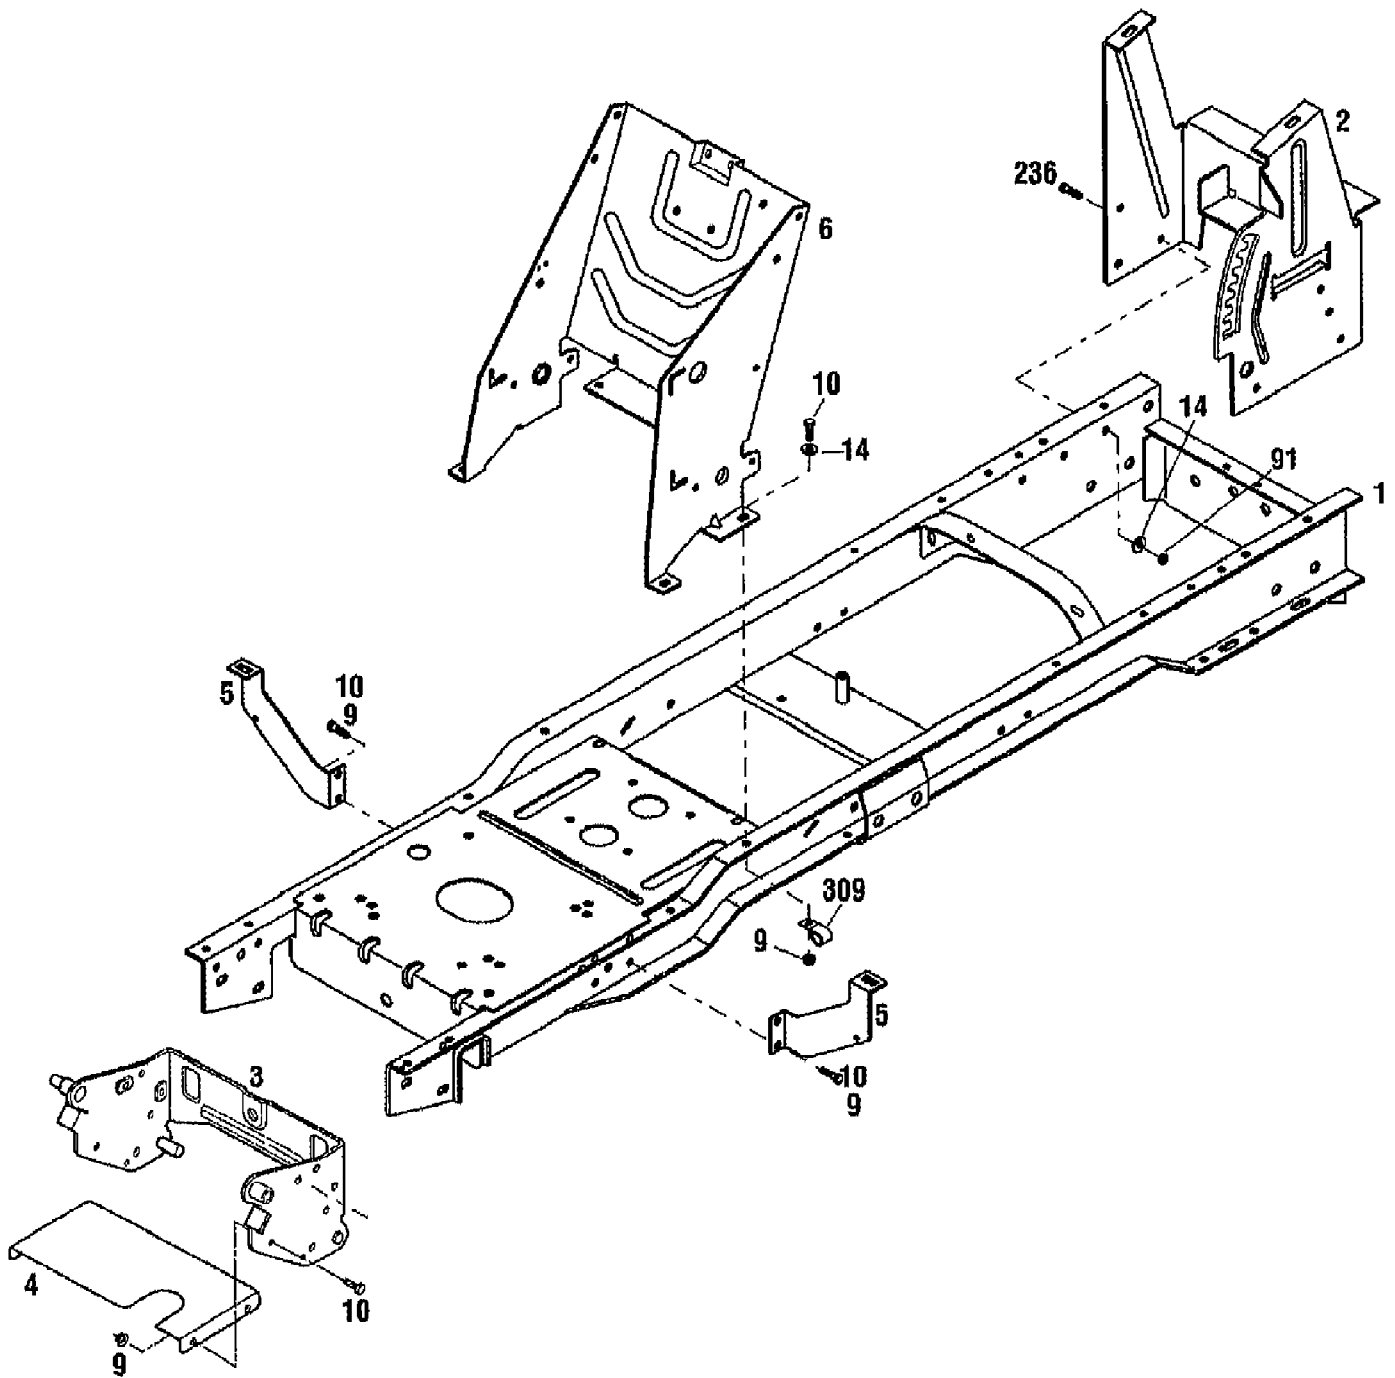

13102 13HP LTX GEAR DRIVE LAWN TRACTOR (S/N 13102010010
FRAME ASSEMBLY

Page 12 of 21

Ref #	Part Number	Qty	S/P/F	Description
1	1772924001	0	/P	FRAME
2	1772850001	0		SUPPORT-REAR TANK
3	1772809001	0		ASSM-ATTACH BRACKET
4	1772807001	0		SHIELD-HEAT
5	1765431001	0		SUPPORT-FENDER
6	1772907001	0		SUPPORT-CONSOLE
9	1186391	0	S	NUT-HFLK 5/16-18 ZP
10	1100044	0	S	SCR-HHC 5/16-18X.75 GR 5 ZP
?11	1185798	0		SCR-HH 3/8-16X.50
14	1107382	0	/P	WASHER-FLAT 5/16 SAE
91	1732499	0	/P	NUT-TOP/LK 5/16-18 ZP
236	1186329	0	S	SCR-HFLK 5/16-18X.75 ZP
309	1747738	0	/P	CLIP-J