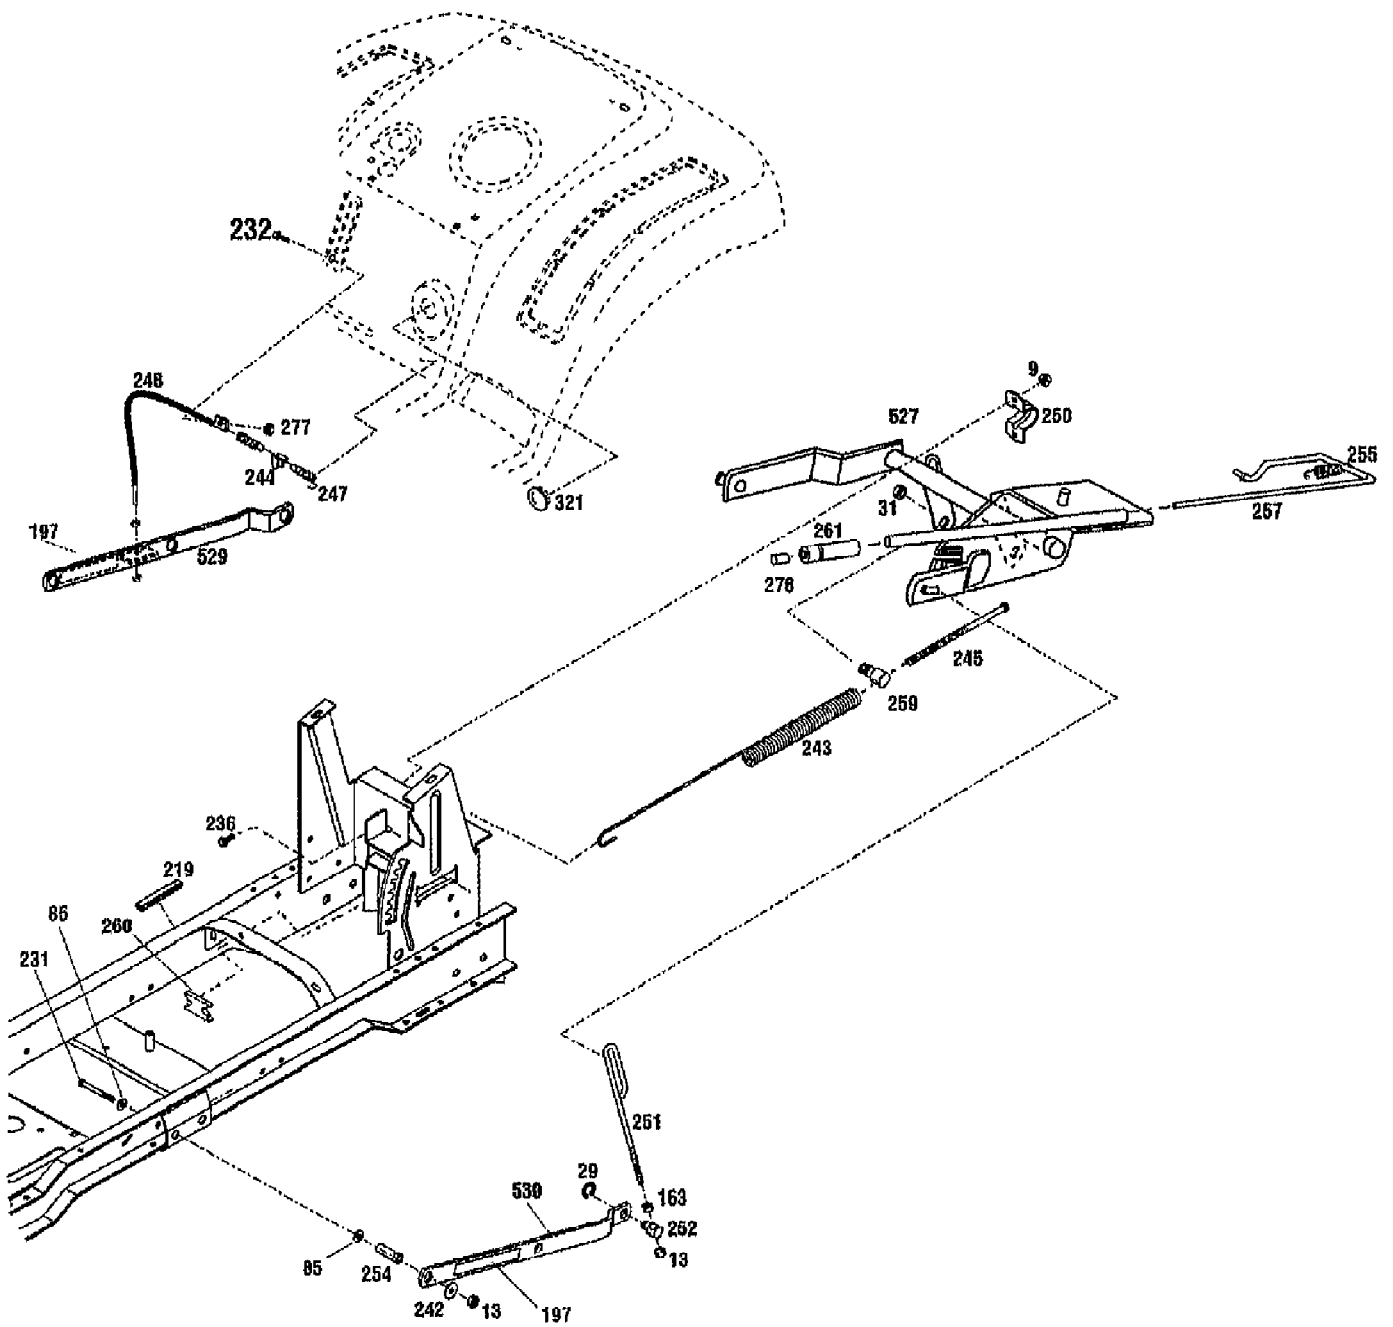

13102 13HP LTX GEAR DRIVE LAWN TRACTOR (S/N 13102010010
LIFT ASSEMBLY

Page 14 of 21

Ref #	Part Number	Qty	S/P/F	Description
9	1186391	0	S	NUT-HFLK 5/16-18 ZP
13	1733398	0	S	NUT-LOCK 3/8-16
29	1177567	0	S	RING-RETAINING
31	1758231	0	S	NUT-H/LK 5/8-11
85	1107383	0	S	WASHER-FLAT 3/8 SAE
163	1186231	0	S	NUT-HEX 3/8-16 ZP
197	1773104	0		DECAL-WARNING
219	1752694	0		TRIM
231	1111614	0	S	SCR-HH 3/8-16X3.0 G5 ZP
232	1773610	0	S	SCR 10-24 X 5/8
236	1186329	0	S	SCR-HFLK 5/16-18X.75 ZP
242	1763355	0	S	WASHER-1.5X.375X.18 ZP
243	1773138	0		SPRING-LIFT ASSIST
244	1773201	0	/P	INDICATOR-HEIGHT
245	1773139	0		SCR-HH 3/8-16X5
247	1773206	0		SPRING-EXTENSION
248	1773183	0		ASSM-CABLE
250	1772806	0		CLAMP-LIFT
251	1772868	0		ROD-LIFT
252	1772438	0	/P	SWIVEL-REAR LIFT
254	1766080	0		SPACER
255	1772973	0		SPRING-EXTENSION
257	1772870	0	/P	ROD
259	1772871	0		BLOCK-PIVOT
260	1772872	0		SPRING-ANCHOR
261	1766340	0		GRIP-LIFT
276	1772865	0	/P	BUTTON-LIFT
277		1		UNKNOWN
321	1772165	0		PLUG-DOME
527	1772960001	0		LIFT
529	1772961	0		ASSM-RT LIFT LINK
530	1772962	0		ASSM-LT LIFT LINK