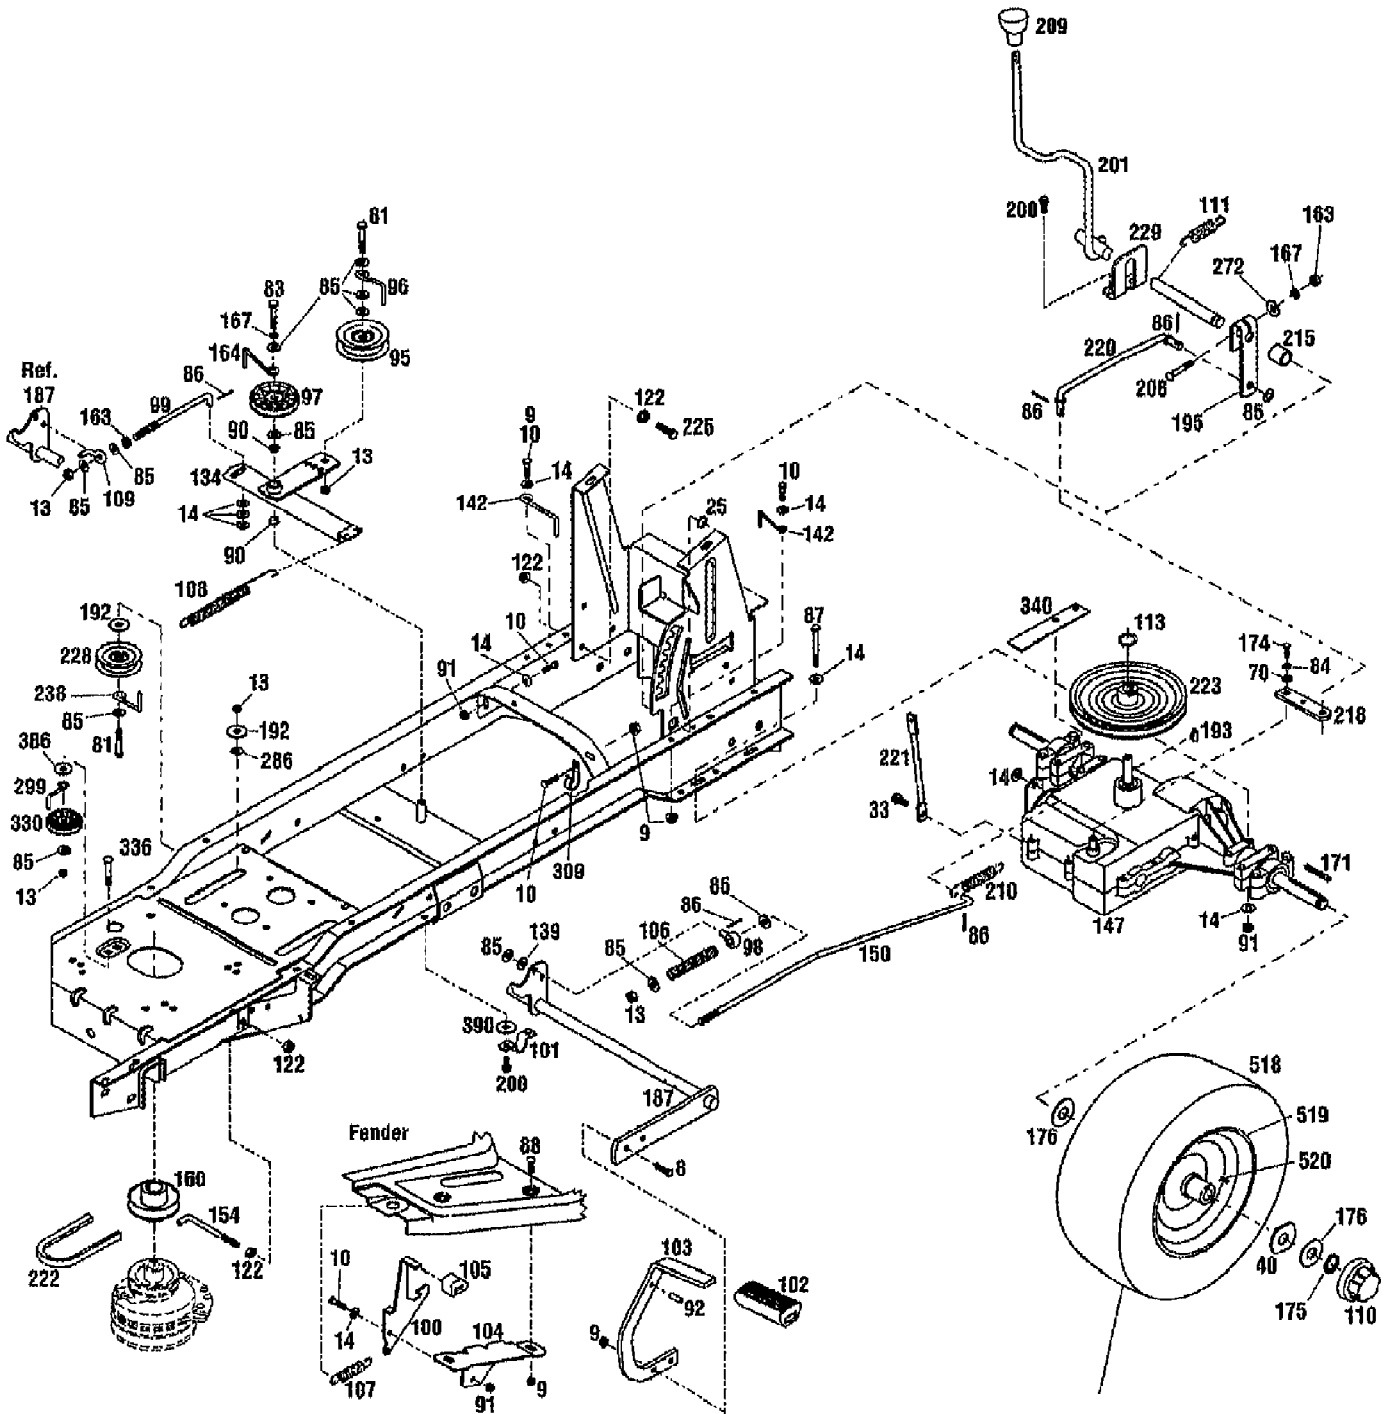

13102 13HP LTX GEAR DRIVE LAWN TRACTOR (S/N 13102010010
5-SPEED TRANSMISSION ASSEMBLY

Note: Rim, Tire and Valve Stem
sold separately. See Refs. 518,
519 and 520.

13102 13HP LTX GEAR DRIVE LAWN TRACTOR (S/N 13102010010
5-SPEED TRANSMISSION ASSEMBLY

Page 2 of 21

Ref #	Part Number	Qty	S/P/F	Description
8	1100045	0	S	SCR-HH 5/16-18X1.0 G5 ZP
9	1186391	0	S	NUT-HFLK 5/16-18 ZP
10	1100044	0	S	SCR-HHC 5/16-18X.75 GR 5 ZP
13	1733398	0	S	NUT-LOCK 3/8-16
14	1107382	0	/P	WASHER-FLAT 5/16 SAE
25	1113527	0	S	RING-RETAIN EXT .707 ID
33	1766984	0	/P	SCR-HFLK 5/16-18X.75
40	1766241	0	/P	WASHER-SPEC .75X2.50
70	1107381	0	S	WASHER-FLAT 1/4 SAE
81	1100048	0	S	SCR-HH 3/8-16X2.0 G5 ZP
83	1100086	0	S	SCR-HH 3/8-16X1.75 G5 ZP
84	1100241	0	S	WASHER-LK .25 ZP
85	1107383	0	S	WASHER-FLAT 3/8 SAE
86	1100346	0	S	PIN-COTTER .09X.75 ZP
87	1111609	0	S	SCR-HH 5/16-18X2.75 G5 ZP
88	1186097	0	S	SCR-CARR 5/16-18X.62 G2 ZP
90	1715538	0	/P	BUSHING-.5X.5 NYLON FLNG
91	1732499	0	/P	NUT-TOP/LK 5/16-18 ZP
92	1770205	0		PIN-DRIVE .312X.75
95	1756151	0	/P	IDLER
96	1760096	0	/P	GUIDE-BELT
97	1760097	0	/P	PULLEY-IDLER
98	1751848	0		SWIVEL
99	1772460	0		ROD-CLUTCH
100	1771514	0		LATCH-BRAKE LOCK
101	1765156	0		CLIP-CLAMP .75 ID
102	1765167	0		PAD-FOOT PEDAL
103	1772741	0		PEDAL-BRAKE
104	1765257	0		BRKT-BRAKE LOCK
105	1765297	0		PAD-BRAKE
106	1765305	0		SPRING-COMPRESSION
107	1985140	0		SPRING-EXTENSION
108	1765402	0	/P	SPRING-EXTENSION
109	1765461	0		ROD-PIVOT
110	1766215	0		CAP-HUB
111	1773176	0		SPRING
113	1118808	0	/P	RING-RETAIN .625 ID
122	1186393	0	/P	NUT-HFLK 3/8-16 ZP
134	1765064	0	/P	ARM-IDLER
139	1890945	0	S	WASHER-FLAT .375DIA
142	1767808	0		GUIDE-BELT
147	0	0	F	TRANSAXLE
150	1767895	0		ROD-BRAKE
154	1766025	0	/P	RETAINER-CLUTCH
160	1766200	0	/P	PULLEY-ENGINE
163	1186231	0	S	NUT-HEX 3/8-16 ZP
164	1767900	0		GUIDE-BELT
167	1100243	0	S	WASHER-LK .375 @ DEPL
171	1104335	0	S	KEY-.188 SQ X 2.0
174	1111683	0	S	SCR-HHC 1.4-28 X .50
175	1185388	0	S	RING-RET."E".577 ID
176	1747998	0		WASHER-1.87X.765X.06 SPECIAL
187	1772728	0		ASSM-BRAKE PEDAL