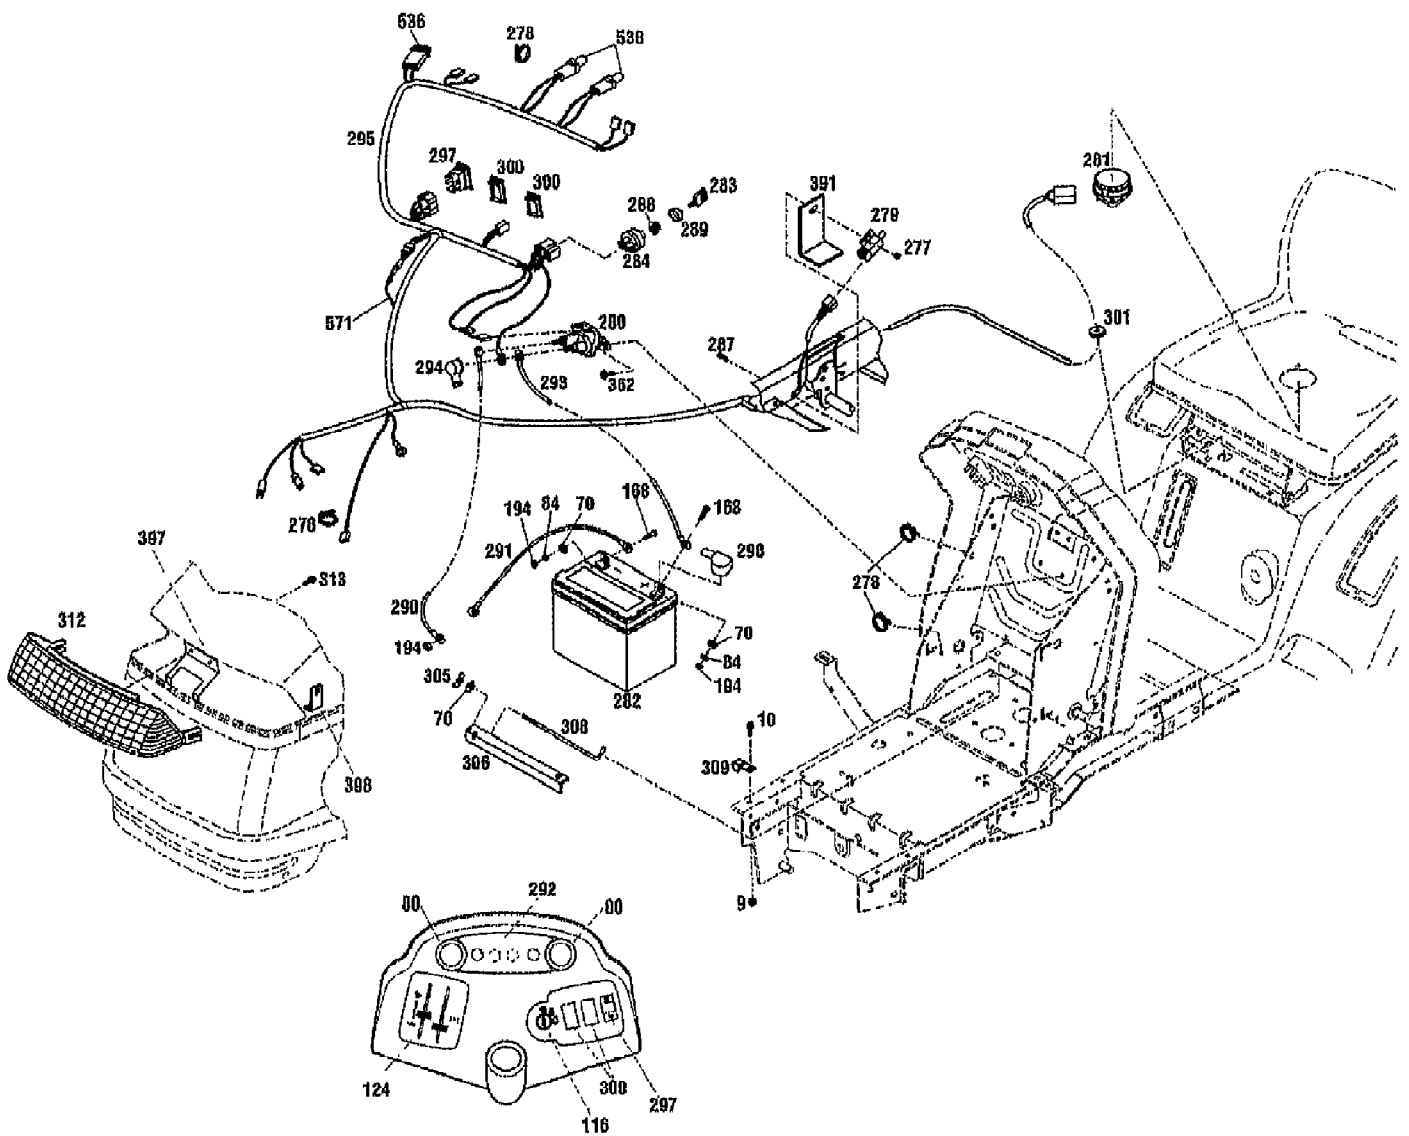

13102 13HP LTX GEAR DRIVE LAWN TRACTOR (S/N 13102010010)
ELECTRICAL ASSEMBLY

13102 13HP LTX GEAR DRIVE LAWN TRACTOR (S/N 13102010010
ELECTRICAL ASSEMBLY

Page 8 of 21

Ref #	Part Number	Qty	S/P/F	Description
9	1186391	0	S	NUT-HFLK 5/16-18 ZP
10	1100044	0	S	SCR-HHC 5/16-18X.75 GR 5 ZP
70	1107381	0	S	WASHER-FLAT 1/4 SAE
80	1772950	0		CAP
84	1100241	0	S	WASHER-LK .25 ZP
116	1772916	0		DECAL-IGNITION
124	1772915	0		DECAL-CONTROL
168	1100805	0	S	SCR-HH 1/4-20X.75 G5 ZP
194	1186229	0	S	NUT-HEX 1/4-20 ZP
277	1185985	0	S	NUT W/LKWASHER 10-24 ZP
278	1735531	0	S	TIE-CABLE NYLON BLACK
279	1751328	0	S	SWITCH
280	1752137	0	S	SOLENOID
281	1768882	0	/P	SWITCH-SEAT
282	1752840	0		BATTERY
283	1753986	0	/P	KEY-IGNITION
284	1754250	0	S	SWITCH-IGNITION
287	1758070	0	S	SCR-HHS 10-24X.625 ZP
288	1758146	0	S	NUT-SWITCH
289	1758147	0	S	CAP-SWITCH
290	1764898	0	S	CABLE-STARTER
291	1764886	0		CABLE-BATTERY (-)
292	1772917	0		LENS (WARNING)
293	1764888	0		CABLE-BATTERY
294	1764890	0		BOOT-SOLENOID
295	1773041	0		HARNES-MAIN
297	1771865	0	/P	SWITCH-PTO
298	1764899	0		BOOT-TERMINAL
300	1766184	0		COVER-SWITCH
301	1772922	0		GROMMET
305	1709652	0		NUT-WING
306	1765258001	0	S	CLAMP-BATTERY
308	1766163	0	S	SCR-HOOK
309	1747738	0	/P	CLIP-J
312	1765400	0	/P	LENSE-HEADLIGHT
313	1185712	0		SCR
362	1724492	0		SCR 1/4-20X.5 FL SELF TAP
391	1772387	0		BRACKET-SWITCH
397	1772889	0	/P	RETAINER-LENS
398	1772906	0		CLIP-RETAINING
536	1768969	0	S	FUSE
538	1764897	0	S	LIGHTBULB
571	1755738	0	/P	ASSM-DIODE