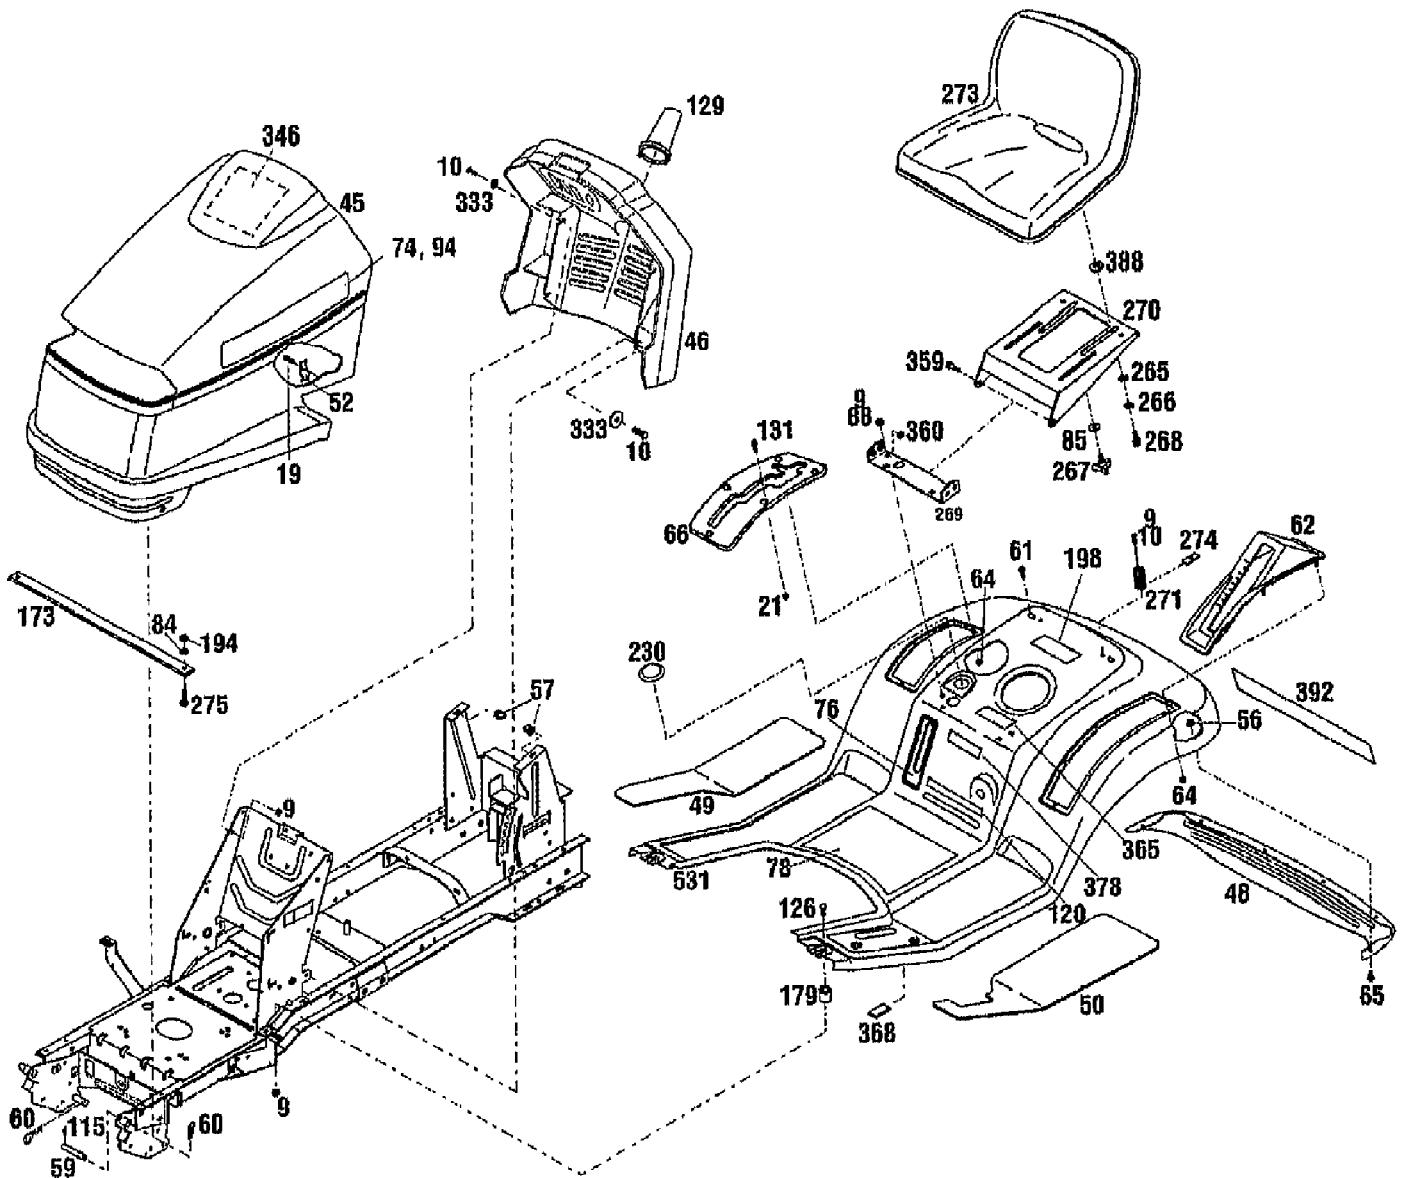

13102 13HP LTX GEAR DRIVE LAWN TRACTOR (S/N 13102010010)
BODYWORK & TRIM ASSEMBLY

13102 13HP LTX GEAR DRIVE LAWN TRACTOR (S/N 13102010010
BODYWORK & TRIM ASSEMBLY

Page 5 of 21

Ref #	Part Number	Qty	S/P/F	Description
?1	1771825001	0	S	ASSM-FRAME LTX
9	1186391	0	S	NUT-HFLK 5/16-18 ZP
10	1100044	0	S	SCR-HHC 5/16-18X.75 GR 5 ZP
19	1772878	0		SCR-SPECIAL #10
21	1817146	0	S	NUT-LK 1/4-20
45	1765382	0		HOOD-TRACTOR
46	1772896	0		CONSOLE
48	1765331010	0		TRIM-FENDER REAR
49	1772846	0		PAD-FOOT RH
50	1772845	0	/P	PAD-FOOT LH
52	1773591	0		LATCH
56	1186389	0	/P	NUT-HF/LK 1/4-20 ZP
57	1761680	0	S	NUT-SELF RETAIN 5/16-18
59	1773226	0	/P	PIN-HOOD PIVOT
60	1723478	0	/P	PIN-HITCH .125X2.56 ZP
61	1186330	0	S	SCR-LOCK
62	1772979	0	/P	COVER-LIFT HANDLE
?63	1901900	0	/P	DECAL-AMERICAN LEGEND-LRG
64	1750532	0	S	NUT-SELF THREADING
65	1186309	0	/P	SCR-HH 1/4-20X.625
66	1772881	0		QUADRANT
74	1773162	0		DECAL-LOGO RH
74	1773163	0		DECAL-LOGO LH
76	1773205	0		DECAL-FUEL LEVEL
78	1773164	0		DECAL-LOGO RH
78	1772965	0		TUNNEL
84	1100241	0	S	WASHER-LK .25 ZP
85	1107383	0	S	WASHER-FLAT 3/8 SAE
88	1186097	0	S	SCR-CARR 5/16-18X.62 G2 ZP
94	1773162	0		DECAL-LOGO RH
115	1120210	0		PIN-ROLL .188X1.0
120	1773223	0		DECAL-HGT INDICATOR
126	1186469	0	S	SCR-CARR 5/16-18X.75
129	1773236	0		COVER-STEERING
131	1772882	0	S	SCR-MACH .25-20X.62
173	1773623001	0		STRAP-HOOD
179	1730681	0	/P	SPACER-TUBULAR
194	1186229	0	S	NUT-HEX 1/4-20 ZP
198	1767876	0		DECAL-FUEL
230	1768787	0		PLUG 2.50
265	1705793	0		WASHER-1.06X.51X.09 NYLON
266	1706782	0	/P	WASHER-BOW .74X.52X.01
267	1734269	0		KNOB
268	1754125	0	/P	SCR-SHLDR 3/8-16X.25 G5ZP
269	1766075001	0		BRKT-SUPPORT SEAT
270	1766074001	0	/P	SUPPORT-SEAT
271	1766077	0	/P	SPRING-COMPRESSION
273	1770235	0		SEAT-LOW BACK
274	1766347	0	/P	BRKT-SPRING HOLD DOWN
275	1111599	0	S	SCR-HH 1/4-20X.625 G5 ZP
333	1723384	0	S	WASHER-1.5X.343X.104
346	1773105	0		DECAL-SERVICE
359	1100913	0	S	SCR-HH 3/8-16X.88 G5 ZP