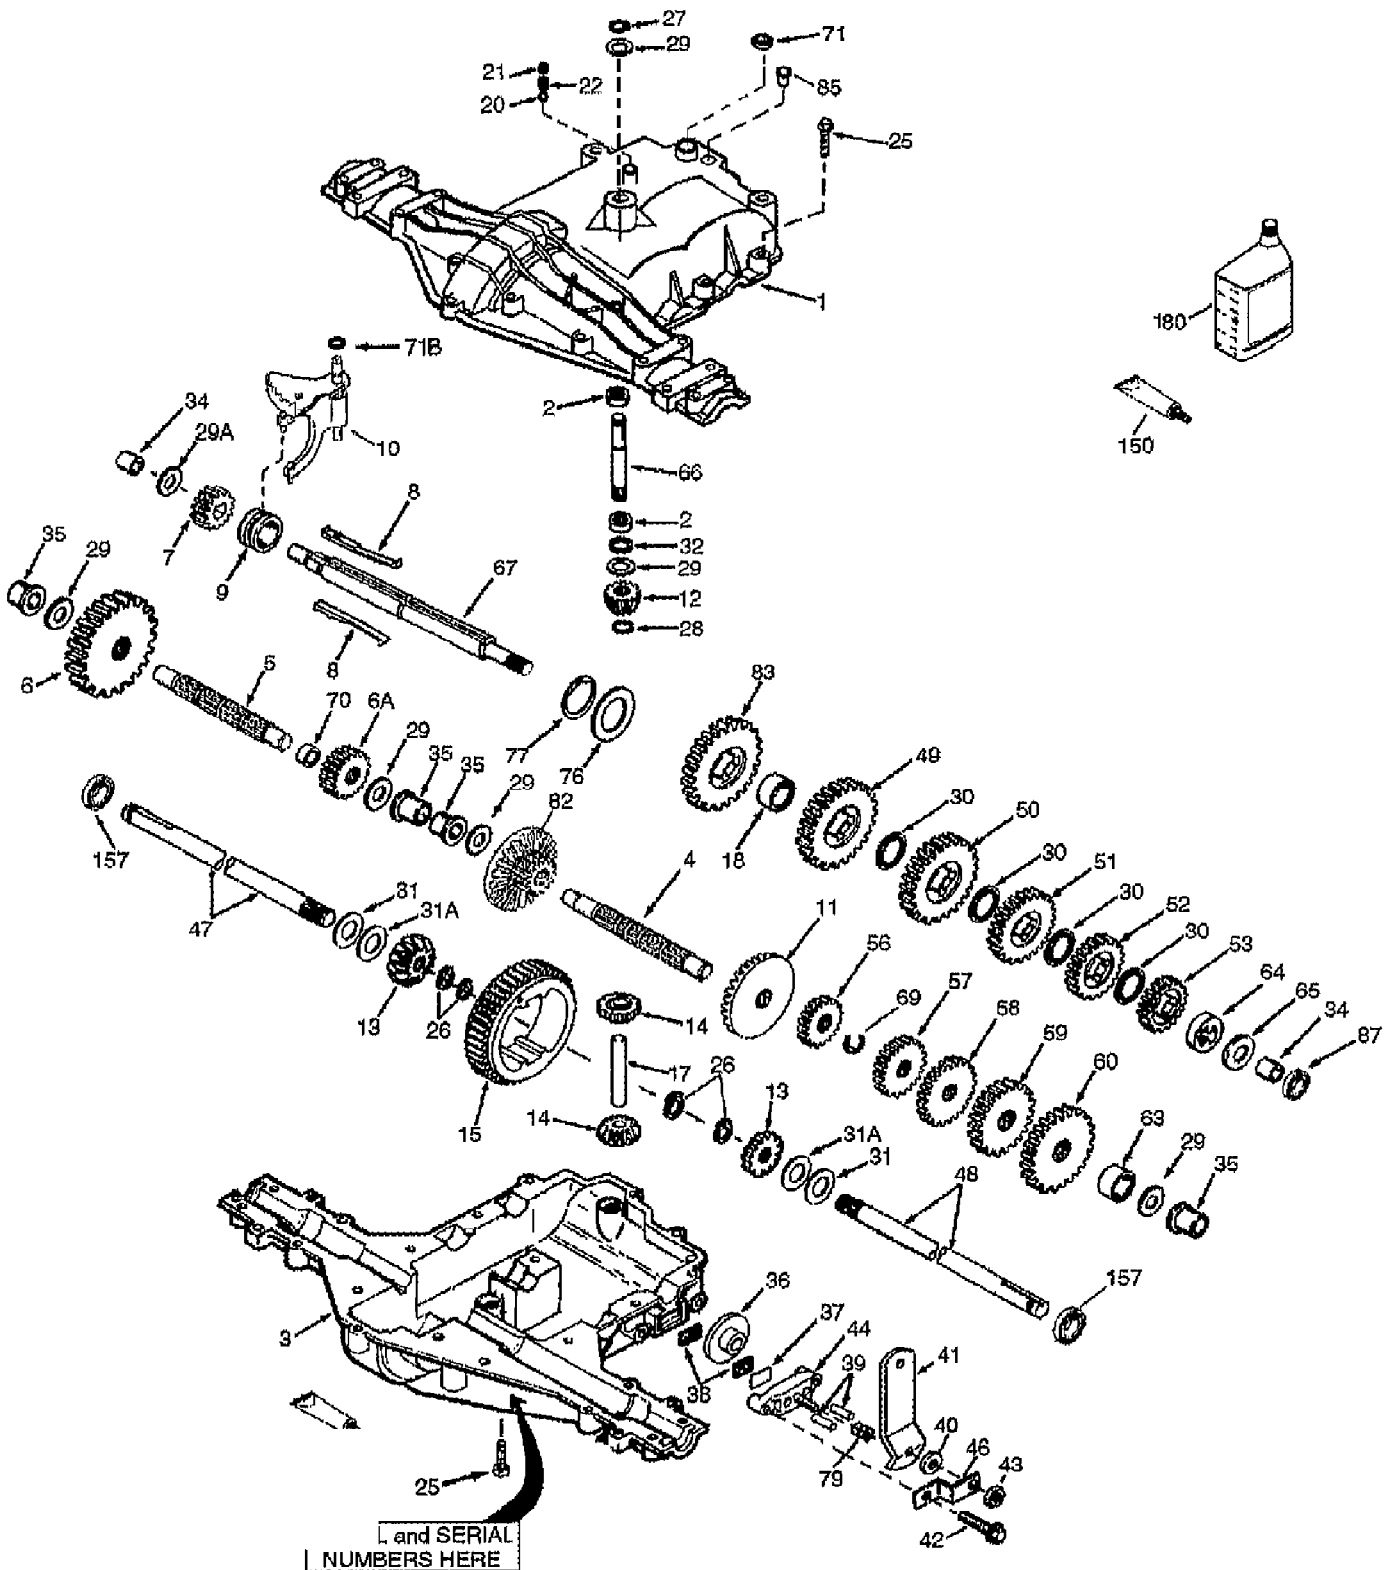

13102 13HP LTX GEAR DRIVE LAWN TRACTOR (S/N 13102010010)
TRANSAXLE ASSEMBLY

13102 13HP LTX GEAR DRIVE LAWN TRACTOR (S/N 13102010010
TRANSAXLE ASSEMBLY

Page 18 of 21

Ref #	Part Number	Qty	S/P/F	Description
1	772137	0		COVER
2	780086A	0	S	NEEDLE BEARING
3	770123	0		CASE
4	776395	0		COUNTERSHAFT
5	776397	0		OUTPUT SHAFT
6	778331	0		SPUR GEAR
6A	778332	0		SPUR GEAR
7	778330	0		SPUR GEAR
8	792136A	0		SHIFT KEY
9	784352	0		COLLAR
10	784378	0		ROD & FORK
11	778334	0		BEVEL GEAR
12	778309	0		BEVEL GEAR
13	778221	0		BEVEL GEAR
14	778068	0		BEVEL GEAR
15	778312A	0		RING GEAR
17	786139	0		DRIVE PIN
18	786102	0		SPACER
20	792077	0		BALL
21	792078	0		SCREW
22	792079	0	S	SPRING
25	792073	0		SCREW
26	792125	0		RET RING
27	792035	0	S	RET RING
28	788040	0		RET RING
29	780072	0	S	WASHER
29A	780160	0		WASHER
30	780108	0	S	WASHER
31	780001	0		WASHER
31A	780195	0		WASHER
32	788083	0		OIL SEAL
34	780194	0		BUSHING
35	780193	0		BUSHING
36	790075	0		BRAKE DISK
37	790007	0	S	BRAKE PAD PLATE
38	799021	0		BRAKE PAD
39	786026	0	S	DOWEL PIN
40	792076A	0		WASHER
41	790031	0		BRAKE LEVER
42	792073	0		SCREW
43	792075	0		NUT
44	790025	0		HOLDER
46	786086	0		BRACKET
47	774697	0		AXLE
48	774738	0		AXLE
49	778356	0		SPUR GEAR
50	778354	0		SPUR GEAR
51	778352	0		SPUR GEAR
52	778350	0		SPUR GEAR
53	778346	0		SPUR GEAR
56	778355	0		SPUR GEAR
57	778353	0		SPUR GEAR
58	778351	0		SPUR GEAR