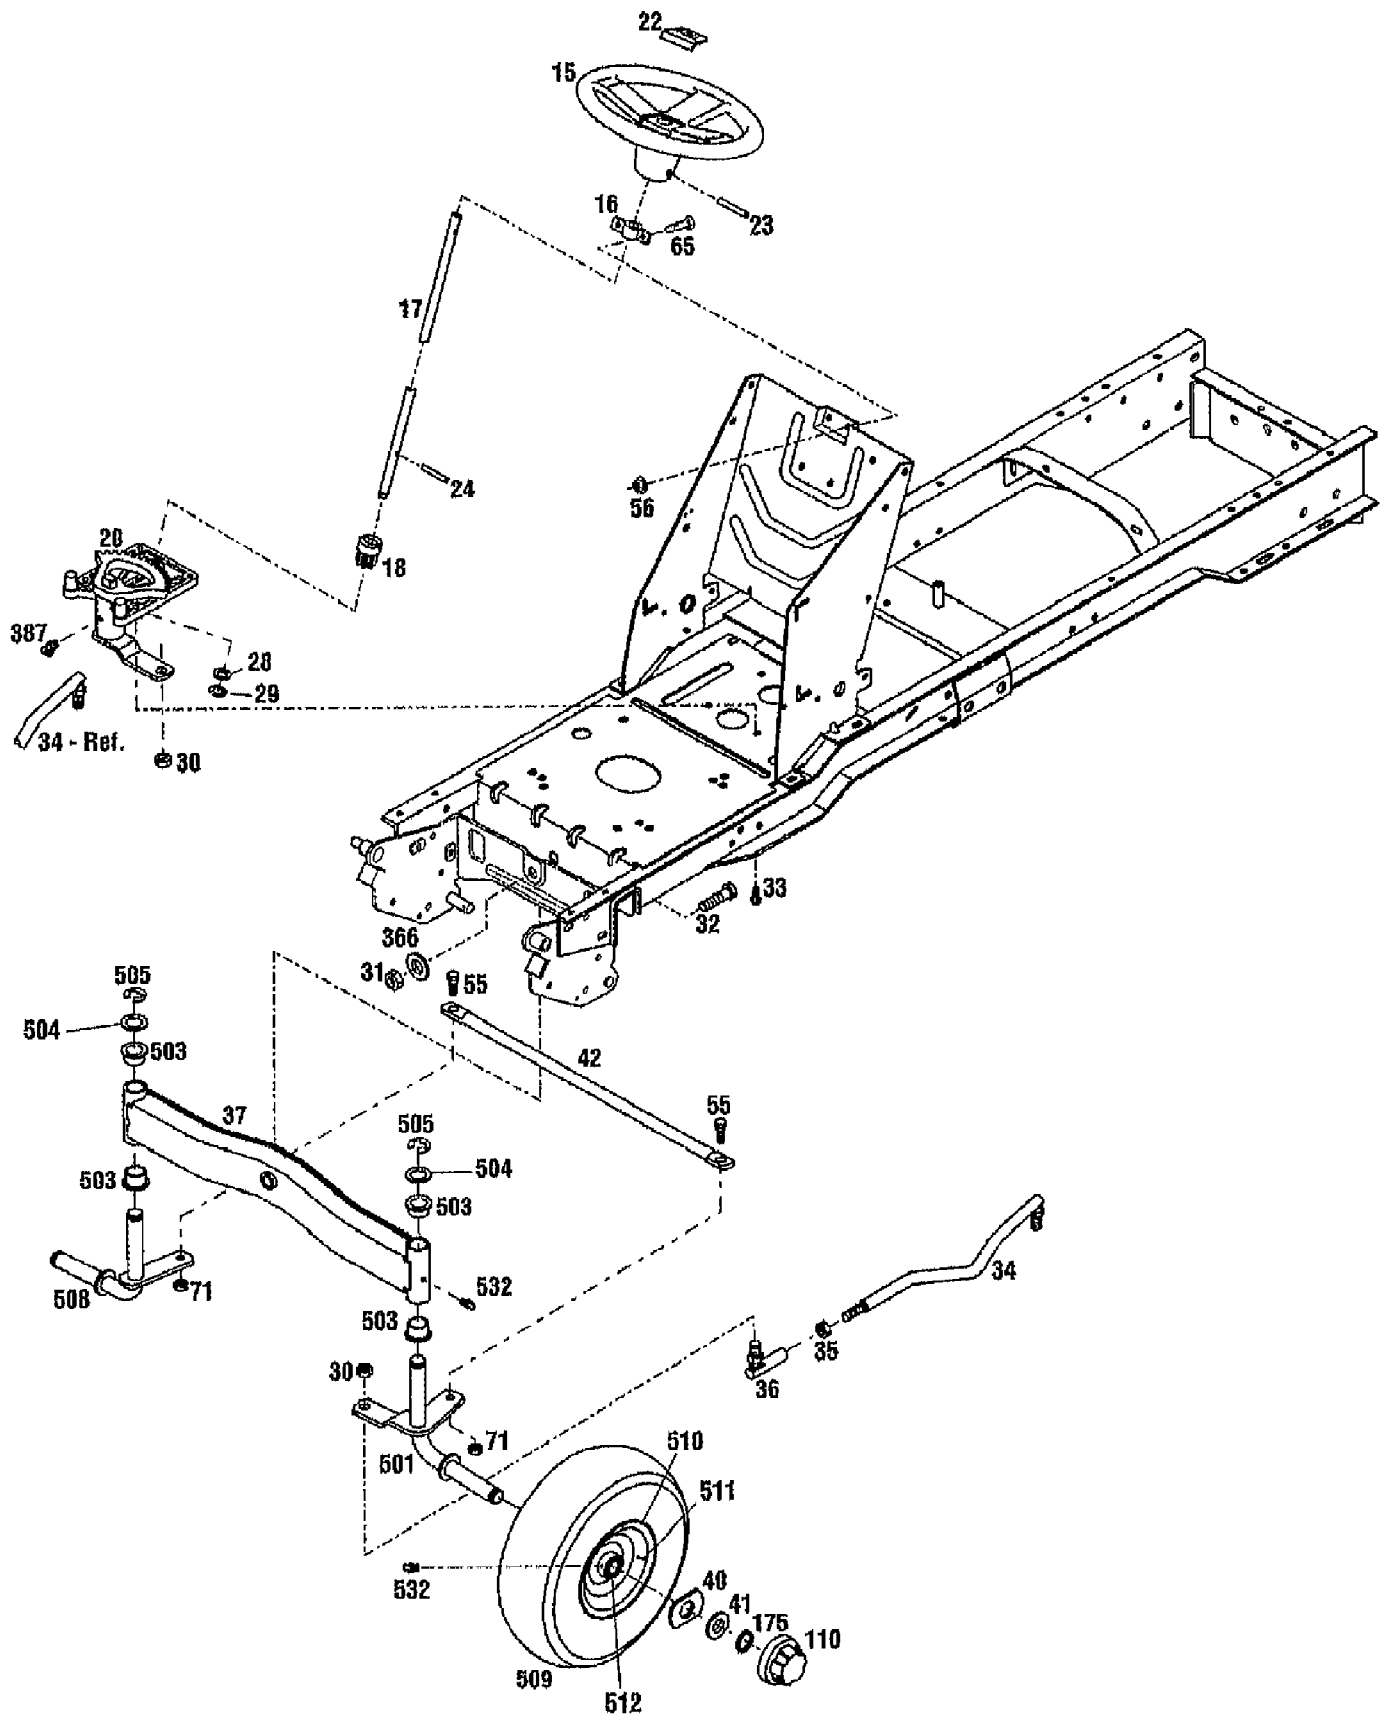

13102 13HP LTX GEAR DRIVE LAWN TRACTOR (S/N 13102010010
STEERING ASSEMBLY

Page 16 of 21

Ref #	Part Number	Qty	S/P/F	Description
15	1766027	0	/P	WHEEL-STEERING
16	1772929	0		BEARING
17	1765010	0	/P	SHAFT-STEERING
18	1771039	0		GEAR-PINION
20	1771320	0	/P	ASSM-STEERING GEAR
22	1766221	0		CAP-STEERING
23	1185284	0	S	PIN-ROLL .25X2.25
24	1185348	0	S	PIN-ROLL 1/4 X 1-1/4
28	1705092	0	S	WASHER-1.0X.64X.09
29	1177567	0	S	RING-RETAINING
30	1768796	0	S	NUT-HEX/JAM 1/2-20
31	1758231	0	S	NUT-H/LK 5/8-11
32	1767953	0		SCR-HH
33	1766984	0	/P	SCR-HFLK 5/16-18X.75
34	1765315	0		LINK-DRAG
35	1186247	0	S	NUT-JAM
36	1716180	0		JOINT-BALL
37	1765169001	0		AXLE-FRONT
40	1766241	0	/P	WASHER-SPEC .75X2.50
41	1185830	0	S	WASHER-1.38 X.765X .06 ZP
42	1768883001	0	/P	ROD-TIE
55	1894062	0	/P	SCR-SHOULDER
56	1186389	0	/P	NUT-HF/LK 1/4-20 ZP
65	1186309	0	/P	SCR-HH 1/4-20X.625
71	1110150	0	S	NUT-LOCK
110	1766215	0		CAP-HUB
175	1185388	0	S	RING-RET."E".577 ID
366	1100266	0	S	WASHER-1.75X.687X.134 ZP
387	1731504	0	S	FITTING-GREASE 90 DEGREE
501	1765263001	0		ASSM-SPINDLE LH
503	1764140	0	/P	BUSHING
504	1701447	0	/P	WASHER-1.25X.765X.049
505	1185689	0		RING-HEAVY EXT HD 1.0 ID
508	1765004001	0		ASSM-SPINDLE WHEEL RH
509	1762254	0	S	TIRE 15X6.00-6RS
510	1767276	0	/P	DISC WHEEL
511	1718086	0	S	STEM-VALVE
512	1185616	0	S	BEARING-BALL W/SEAL
532	1185976	0	S	FITTING-GREASE 1/4-28X2.00