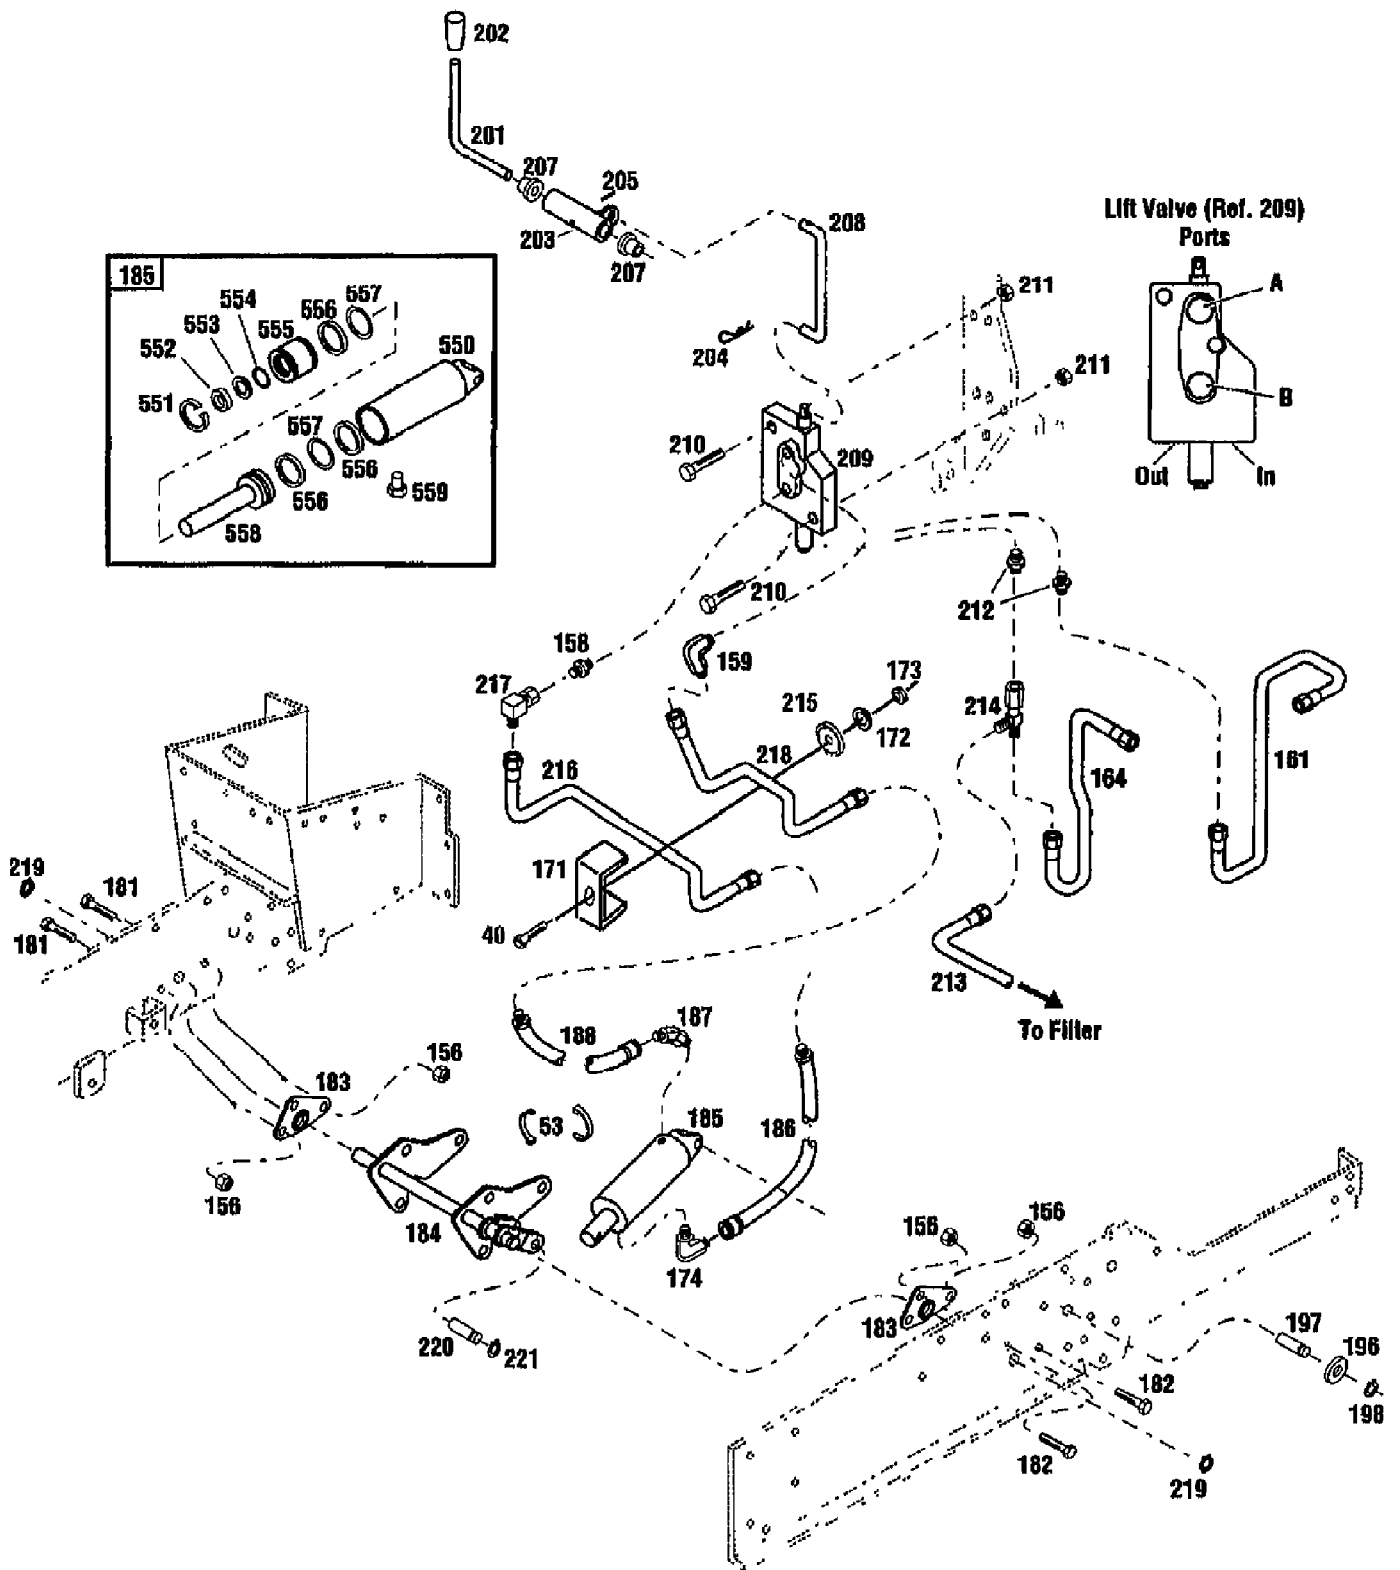

LIFT ASSEMBLY

13101 16HP GTX HYDRO GARDEN TRACTOR (S/N 131010100101)
LIFT ASSEMBLY

Page 23 of 25

Ref #	Part Number	Qty	S/P/F	Description
40	1100045	0	S/F	SCR-HH 5/16-18X1.0 G5 ZP
53	1765531	0	F	LINER-CHUTE
156	1186391	0	S	NUT-HFLK 5/16-18 ZP
158	1717563	0		CONNECTOR
159	1185737	0	S	ELBOW
161	1767741	0	/P	TUBE-HYD PB VALVE
164	1767536	0		TUBE-HYD S C U TANK
171	1722667	0	F	CLAMP
172	1100242	0	S/F	WASHER-LK .312 ZP
173	1186230	0	S/F	NUT-HEX 5/16-18 ZP
174	1185739	0		ELBOW
181	1186330	0	S	SCR-LOCK
182	1186330	0	S	SCR-LOCK
183	1767725	0		BEARING-LIFT SHAFT
184	1761400001	0		SHAFT
185	1747509	0	/P	ASSM-CYL HYDRAULIC
186	1752648	0	/P	ASSM-HOSE
187	1185903	0		ELBOW
188	1755198	0		ASSM-HOSE
196	1708012	0	S	WASHER-1.5X.755X.062
197	1724703	0		PIN
198	1113527	0	S	RING-RETAIN EXT .707 ID
201	1755460	0		LEVER-CONTROL
202	1755473	0	S	KNOB-SHIFT LEVER
203	1771430	0		ARM-CONTROL
204	1717897	0	/P	PIN-CLIP .08
205	1713457	0	S	PIN-DRIVE
207	1737018	0	/P	BRG-FLANGE
208	1767406	0		LINK-VALVE
209	1767394	0		VALVE-HYDRAULIC
210	1186316	0		SCR-HFLK 1/4-20X2.00 G5ZP
211	1186389	0	/P	NUT-HF/LK 1/4-20 ZP
212	1769391	0		CONNECTOR
213	1767537	0		TUBE-HYD RETURN
214	1762308	0	/P	TEE-SWIVEL
215	1701055	0	/P/F	WASHER-FLAT 1.25X.406X.179
216	1767744	0		TUBE-HYD VALVE TO ROD
217	1727233	0		ELBOW
218	1767745	0		TUBE-HYD VALVE TO HEAD
219	1118554	0	S	RING-RETAINING
220	1747512	0		PIN
221	1118808	0	/P	RING-RETAIN .625 ID
550	1729388	0	S	ASSM-CYL HYDRAULIC
551	1118735	0	S	RING-RETAIN INT 2.210 DIA
552	1185266	0	S	SEAL-OIL
553	1186019	0		RING-BACK/UP
554	1177395	0		RING-O .984 ID
555	1724511	0		HEAD-CYLINDER
556	1186018	0		RING-BACK/UP
557	1186017	0		RING-O 1.6 ID
558	1747043	0		ASSM-ROD HYDR CYLINDER
559	1186278	0		PLUG-PIPE
?560	1754414	0	F	KIT-SEAL