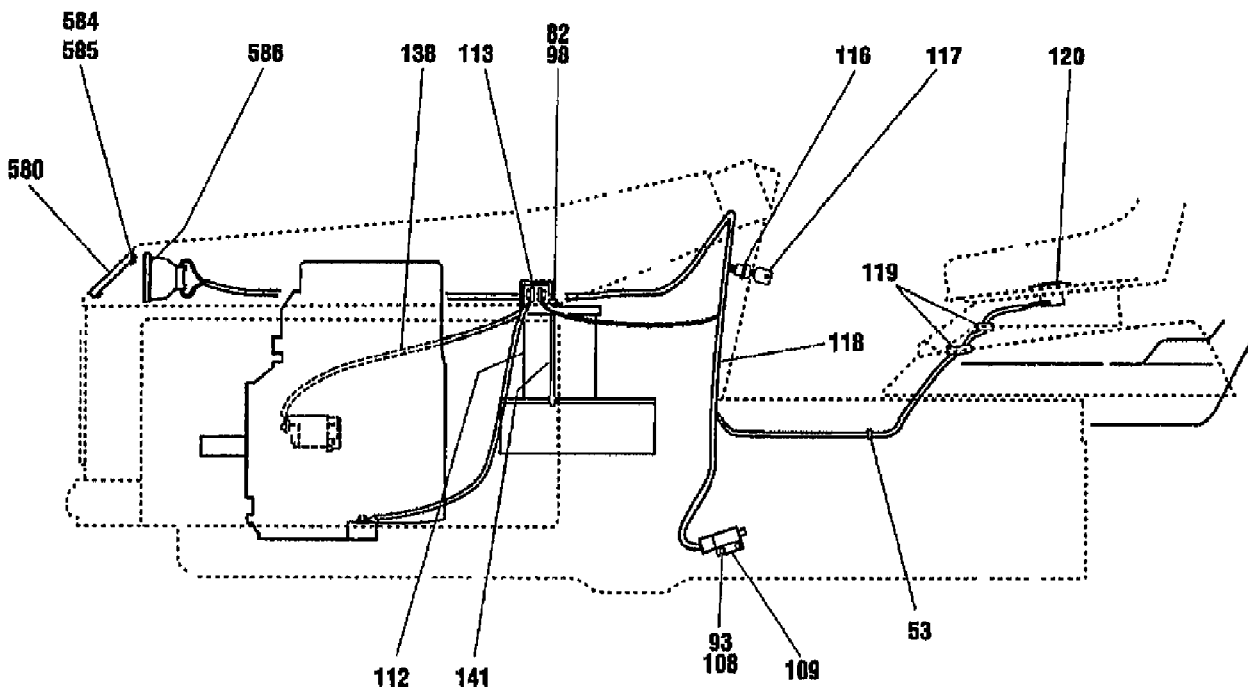

ELECTRICAL ASSEMBLY

13101 16HP GTX HYDRO GARDEN TRACTOR (S/N 131010100101)
ELECTRICAL ASSEMBLY

Page 5 of 25

Ref #	Part Number	Qty	S/P/F	Description
53	1765531	0	F	CABLE TIE
82	1107381	0	S	WASHER-FLAT 1/4 SAE
83	1100241	0	S	WASHER-LK .25 ZP
93	1185985	0	S	NUT W/LKWASHER 10-24 ZP
98	1734398	0	S	NUT-HT LK 1/4-20
108	1115815	0	S	SCR-TRUSS #10-24 X 5/8
109	1751328	0	S	SWITCH
112	1772131	0		BATTERY
113	1755802	0	/P	BATTERY-HOLDDOWN
116	1754250	0	S	SWITCH-IGNITION
117	1753986	0	/P	KEY-IGNITION
118	1772126	0		HARNES-MAIN
119	1755487	0	F	GROMMET
119	1766264	0	F	GROMMET
120	1768882	0	/P/F	SWITCH-SEAT
120	1761083	0	/P/F	SWITCH
126	1186229	0	S	NUT-HEX 1/4-20 ZP
130	1750963	0		SCR-FHP #6-32X.50 ZP
132	1754189	0		SWITCH-LIGHT
133	1754608	0	/P	SWITCH-PTO
134	1757364	0	S	METER-HOUR
135	1772197	0		LENSE
138	1772302	0		CABLE-POSITIVE
139	1754220	0	/P	CABLE (-)
140	1100805	0	S	SCR-HH 1/4-20X.75 G5 ZP
141	1752586	0		BOLT-HOOK
143	1752132	0	/P	SENSOR-VOLTAGE
413	1756074	0	/P	CABLE-BATTERY (+)
414	1752137	0	S	SOLENOID
415	1724492	0		SCR 1/4-20X.5 FL SELF TAP
416	1764890	0		BOOT-SOLENOID
580	1767104	0	/P	LENSE
581	1753788	0		RETAINER
582	1752871	0	/P	ASSM-LIGHT
583	1752872	0	S	LIGHTBULB
584	1731453	0		SCR-EXHAUST DEFLECTOR
585	1805365	0		WASHER-.44X.189X.05
586	1754194	0		GASKET
587	1735285	0	/P	BULB (MFG NO. GE 73)
588	1752505	0		HARNES-HEADLIGHT
589	1752875	0		SOCKET