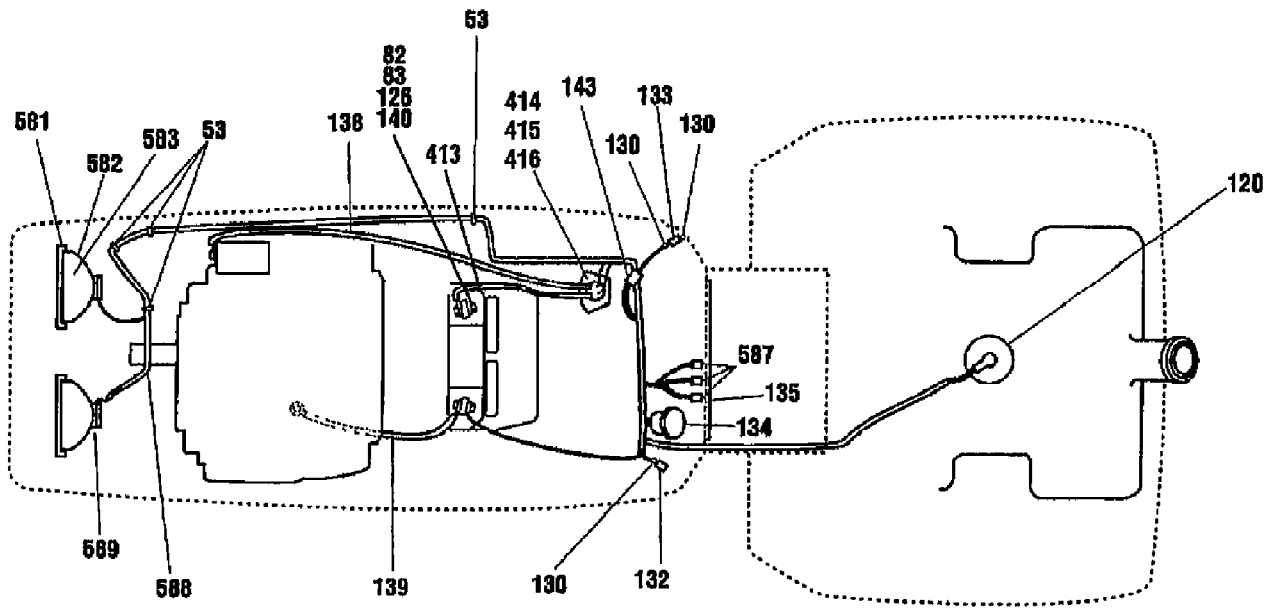

ELECTRICAL ASSEMBLY

13101 16HP GTX HYDRO GARDEN TRACTOR (S/N 131010100101)
ELECTRICAL ASSEMBLY

Page 5 of 25

Ref #	Part Number	Qty	S/P/F	Description
53	1765531	0	F	CABLE TIE
82	1107381	0	S	WASHER-FLAT 1/4 SAE
83	1100241	0	S	WASHER-LK .25 ZP
93	1185985	0	S	NUT W/LKWASHER 10-24 ZP
98	1734398	0	S	NUT-HT LK 1/4-20
108	1115815	0	S	SCR-TRUSS #10-24 X 5/8
109	1751328	0	S	SWITCH
112	1772131	0		BATTERY
113	1755802	0	/P	BATTERY-HOLDDOWN
116	1754250	0	S	SWITCH-IGNITION
117	1753986	0	/P	KEY-IGNITION
118	1772126	0		HARNES-MAIN
119	1755487	0	F	GROMMET
119	1766264	0	F	GROMMET
120	1768882	0	/P/F	SWITCH-SEAT
120	1761083	0	/P/F	SWITCH
126	1186229	0	S	NUT-HEX 1/4-20 ZP
130	1750963	0		SCR-FHP #6-32X.50 ZP
132	1754189	0		SWITCH-LIGHT
133	1754608	0	/P	SWITCH-PTO
134	1757364	0	S	METER-HOUR
135	1772197	0		LENSE
138	1772302	0		CABLE-POSITIVE
139	1754220	0	/P	CABLE (-)
140	1100805	0	S	SCR-HH 1/4-20X.75 G5 ZP
141	1752586	0		BOLT-HOOK
143	1752132	0	/P	SENSOR-VOLTAGE
413	1756074	0	/P	CABLE-BATTERY (+)
414	1752137	0	S	SOLENOID
415	1724492	0		SCR 1/4-20X.5 FL SELF TAP
416	1764890	0		BOOT-SOLENOID
580	1767104	0	/P	LENSE
581	1753788	0		RETAINER
582	1752871	0	/P	ASSM-LIGHT
583	1752872	0	S	LIGHTBULB
584	1731453	0		SCR-EXHAUST DEFLECTOR
585	1805365	0		WASHER-.44X.189X.05
586	1754194	0		GASKET
587	1735285	0	/P	BULB (MFG NO. GE 73)
588	1752505	0		HARNES-HEADLIGHT
589	1752875	0		SOCKET