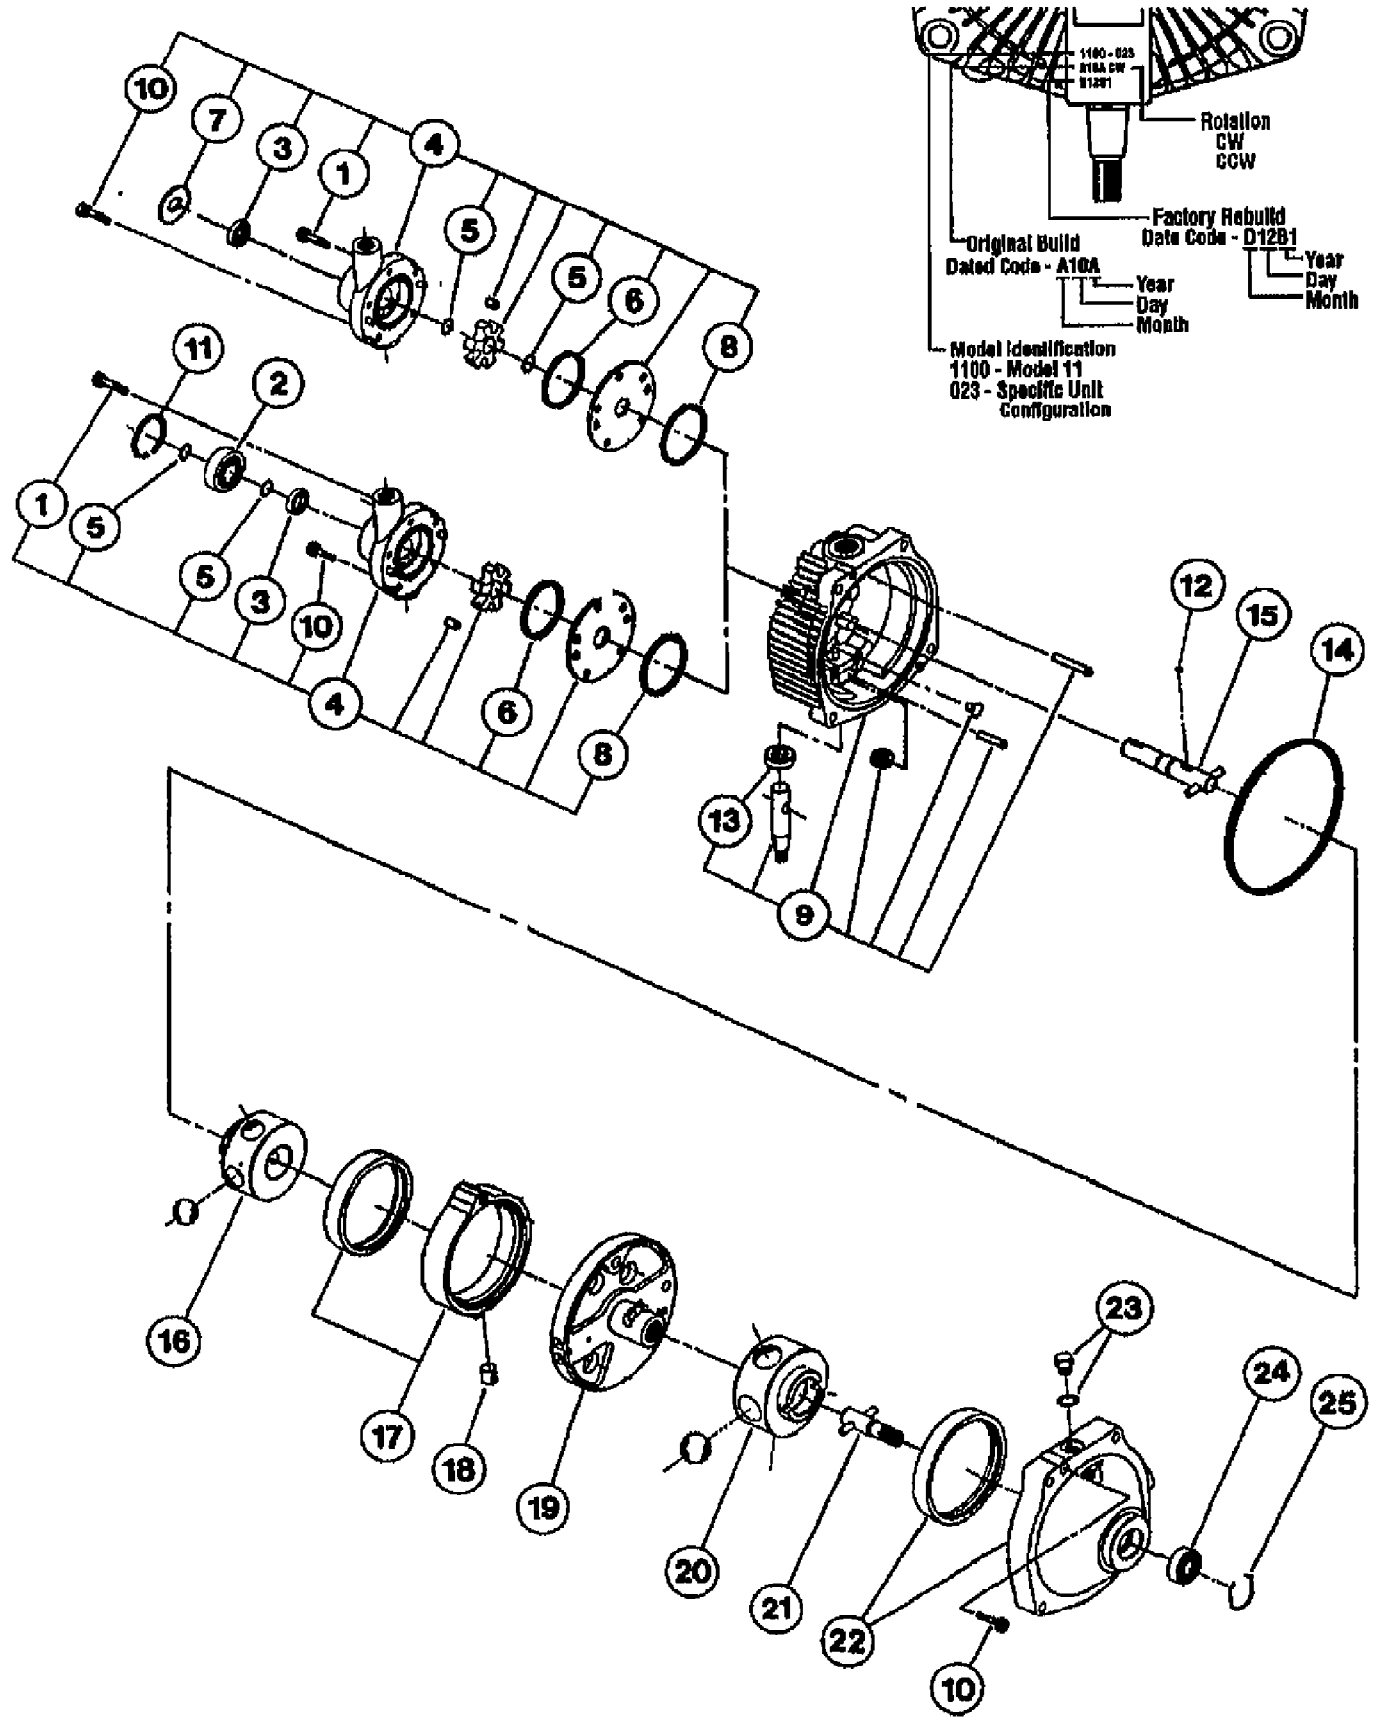

13101 16HP GTX HYDRO GARDEN TRACTOR (S/N 131010100101)
HYDROSTATIC TRANSMISSION ASSEMBLY

13101 16HP GTX HYDRO GARDEN TRACTOR (S/N 131010100101)
HYDROSTATIC TRANSMISSION ASSEMBLY

Page 21 of 25

Ref #	Part Number	Qty	S/P/F	Description
1	0	0		SOCKET HEAD CAPSCREW
3	1724381	0	S	SEAL-OIL
4	1744189	0	S	KIT-PUMP CHARGE
5	1724375	0		RING-SNAP
6	1744155	0		RING-SQ SEAL
7	1724377	0	S	SHIELD-GRASS
8	1744157	0	/P	RING-SQ SEAL
9	1744154	0		ASSM-COVER
10	0	0		SOCKET HEAD CAPSCREW
12	1744159	0	/P	PIN-DRIVE
13	1724376	0	S	SEAL-OIL
14	1744185	0	S	RING-SQ SEAL
15	1744162	0	/P	SHAFT-INPUT (W/KEY)
16	1744164	0	/P	ASSM-PUMP ROTOR & BALL
17	1744184	0		ASSM-RING CAM
18	1744176	0		RING-CAM INSERT
19	1744166	0		ASSM-PINTLE
20	1744177	0		ASSM-MOTOR ROTOR & BALL
21	1744010	0		SUBASSM-OUTPUT SHAFT
22	1744180	0	/P	ASSM-BODY
23	1744179	0		SUBASSM-O RING PLUG
24	1104440	0		BRG-BALL (OUTPUT)
25	1724380	0		RING-RETAIN
?101	1768598	0	F	OIL-SAE 20 HYDROSTATIC
	1768598	0		OIL-SAE 20 HYDROSTATIC
	1764708	0	S	PUMP-HYDRO
11		0		UNKNOWN
2		0		UNKNOWN