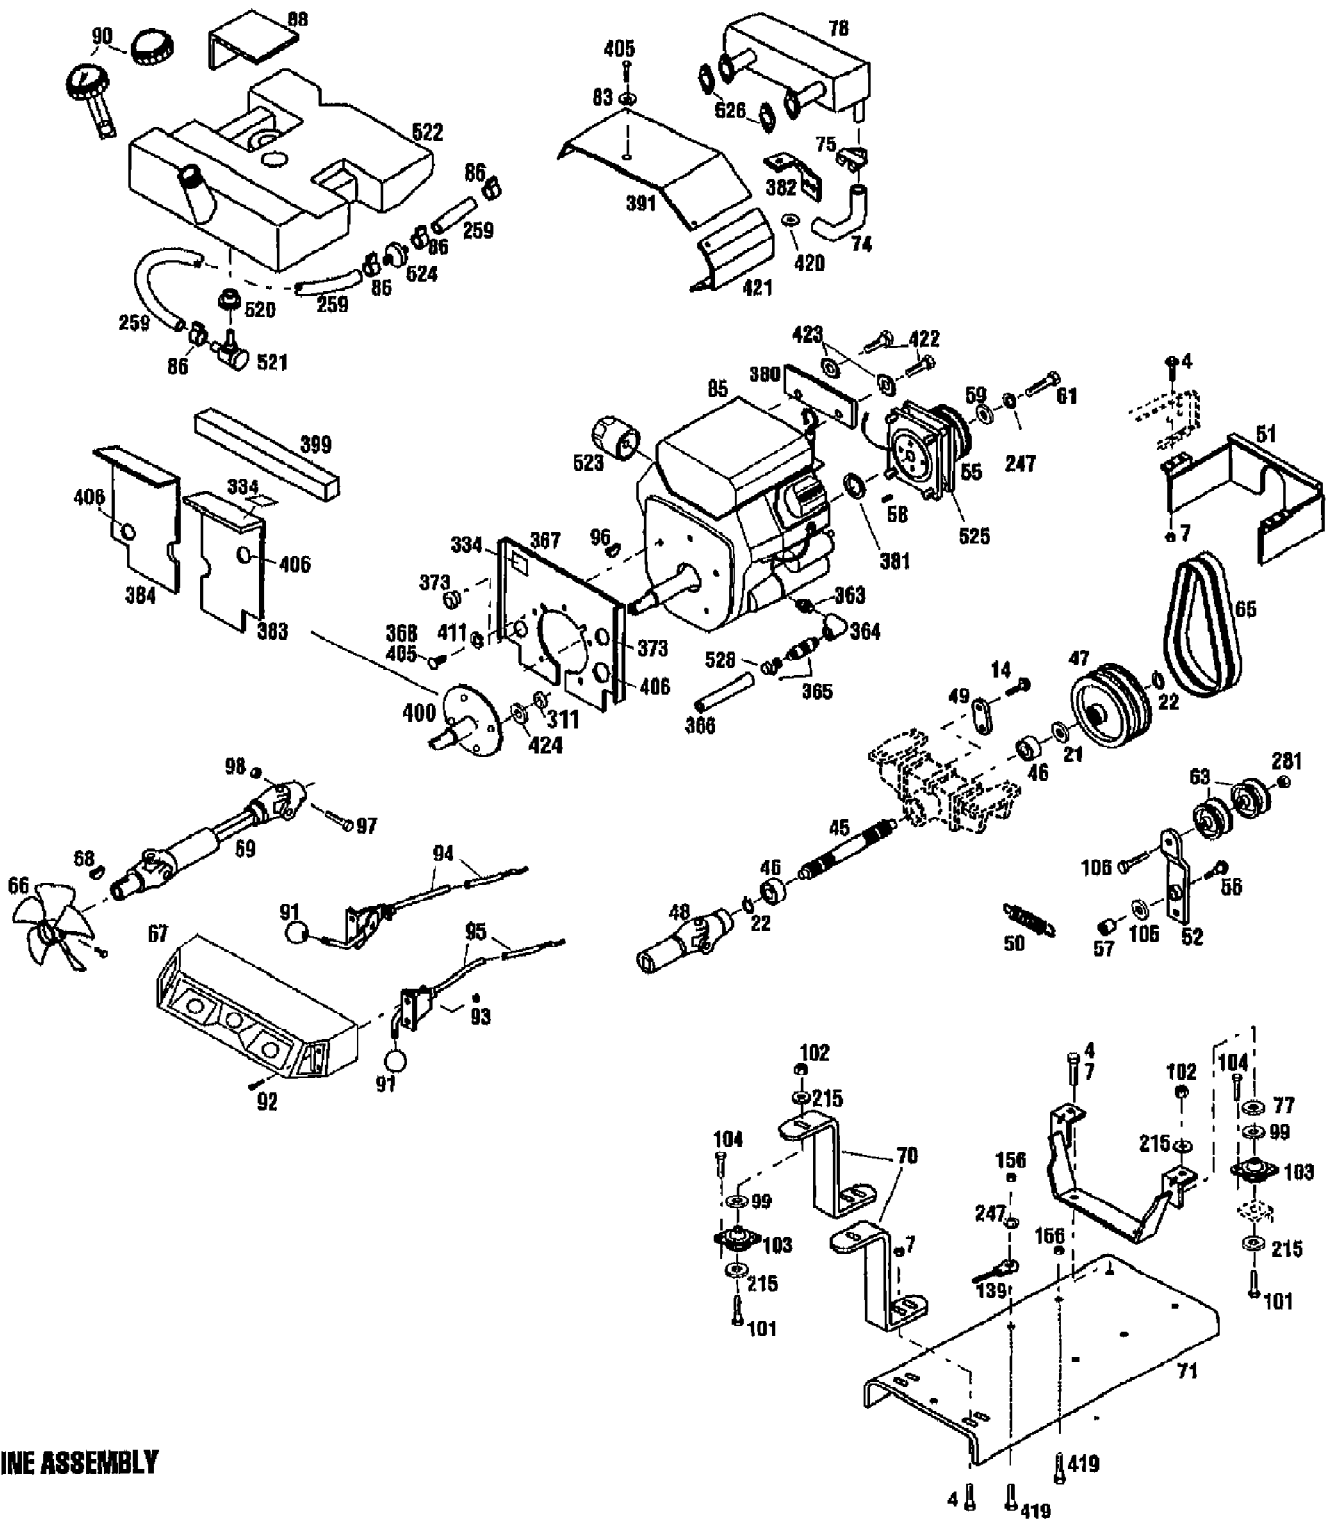

13101 16HP GTX HYDRO GARDEN TRACTOR (S/N 131010100101)
ENGINE ASSEMBLY

ENGINE ASSEMBLY

13101 16HP GTX HYDRO GARDEN TRACTOR (S/N 131010100101)
ENGINE ASSEMBLY

Page 7 of 25

Ref #	Part Number	Qty	S/P/F	Description
4	1186345	0	/P	SCR
7	1186393	0	/P	NUT-HFLK 3/8-16 ZP
14	1186329	0	S	SCR-HFLK 5/16-18X.75 ZP
21	1703073	0	/P	WASHER-THRUST
22	1185689	0		RING-HEAVY EXT HD 1.0 ID
45	1755219	0	/P	SHAFT-PTO
46	1725087	0	/P	BEARING-BALL
47	1744379	0		SHEAVE-PTO
48	1760049001	0		JOINT-UNIVERSAL
49	1744451001	0		ANCHOR-SPRING
50	1746769	0	/P	SPRING
51	1756157001	0	/P	GUARD-PTO
52	1769906	0	F	ARM-IDLER
52	1773628001	0	F	IDLER ARM
55	1772076	0		BRAKE-CLUTCH GTX
?56	1754322	0	/P	BOLT
57	1892945	0	/P/F	BUSHING
57	1773629	0	F	BALL BEARING
58	1708034	0		KEY
59	1763355	0	S	WASHER-1.5X.375X.18 ZP
61	1100011	0	S	SCR-HH 3/8-24X1.5 G5
63	1756757	0		PULLEY-IDLER
65	1767379	0		BELT-V (SET OF 2)
66	1770934	0	/P	FAN
67	1770937	0		BOLT-SQUARE HD SET
68	1104436	0	S	KEY-WOODRUFF .188X.75
69	1770213	0		SHAFT-DRIVE
70	1772050001	0		SUPPORT-REAR BAR
71	1772051001	0		PLATE-ENGINE MOUNTING
?72	1186349	0	/P	SCR-HFLK 3/8-16X1.50
?73	1772052001	0		SUPPORT-FRONT ASSM
74	1771216	0		PIPE-EXHAUST
75	1771221	0		CLAMP-MUFFLER
77	1763355	0	S	WASHER-1.5X.375X.18 ZP
78	1772502	0		MUFFLER
83	1100241	0	S	WASHER-LK .25 ZP
85	0	0	F	ENGINE, BRIGGS & STRATTON 16HP, 303447
86	1750687	0	S	CLAMP-HOSE
88	1749079	0		PAD-FUEL TANK
90	1773579	0	/P	GAUGE-FUEL
91	1737118	0	S	KNOB
92	1750962	0		SCR
93	1185985	0	S	NUT W/LKWASHER 10-24 ZP
94	1755903	0		CHOKE-CONTROL
95	1772524	0	/P	CONTROL-THROTTLE
96	1100276	0	/P	KEY-WOODRUFF .25X.875
97	1100807	0		SCR-HH 1/4-20X2.0 G5 ZP
98	1734398	0	S	NUT-HT LK 1/4-20
99	1186047	0		WASHER
101	1100049	0	S	SCR-HH 3/8-16X2.25 G5 ZP
102	1733398	0	S	NUT-LOCK 3/8-16
103	1724896	0		MOUNT-FRONT