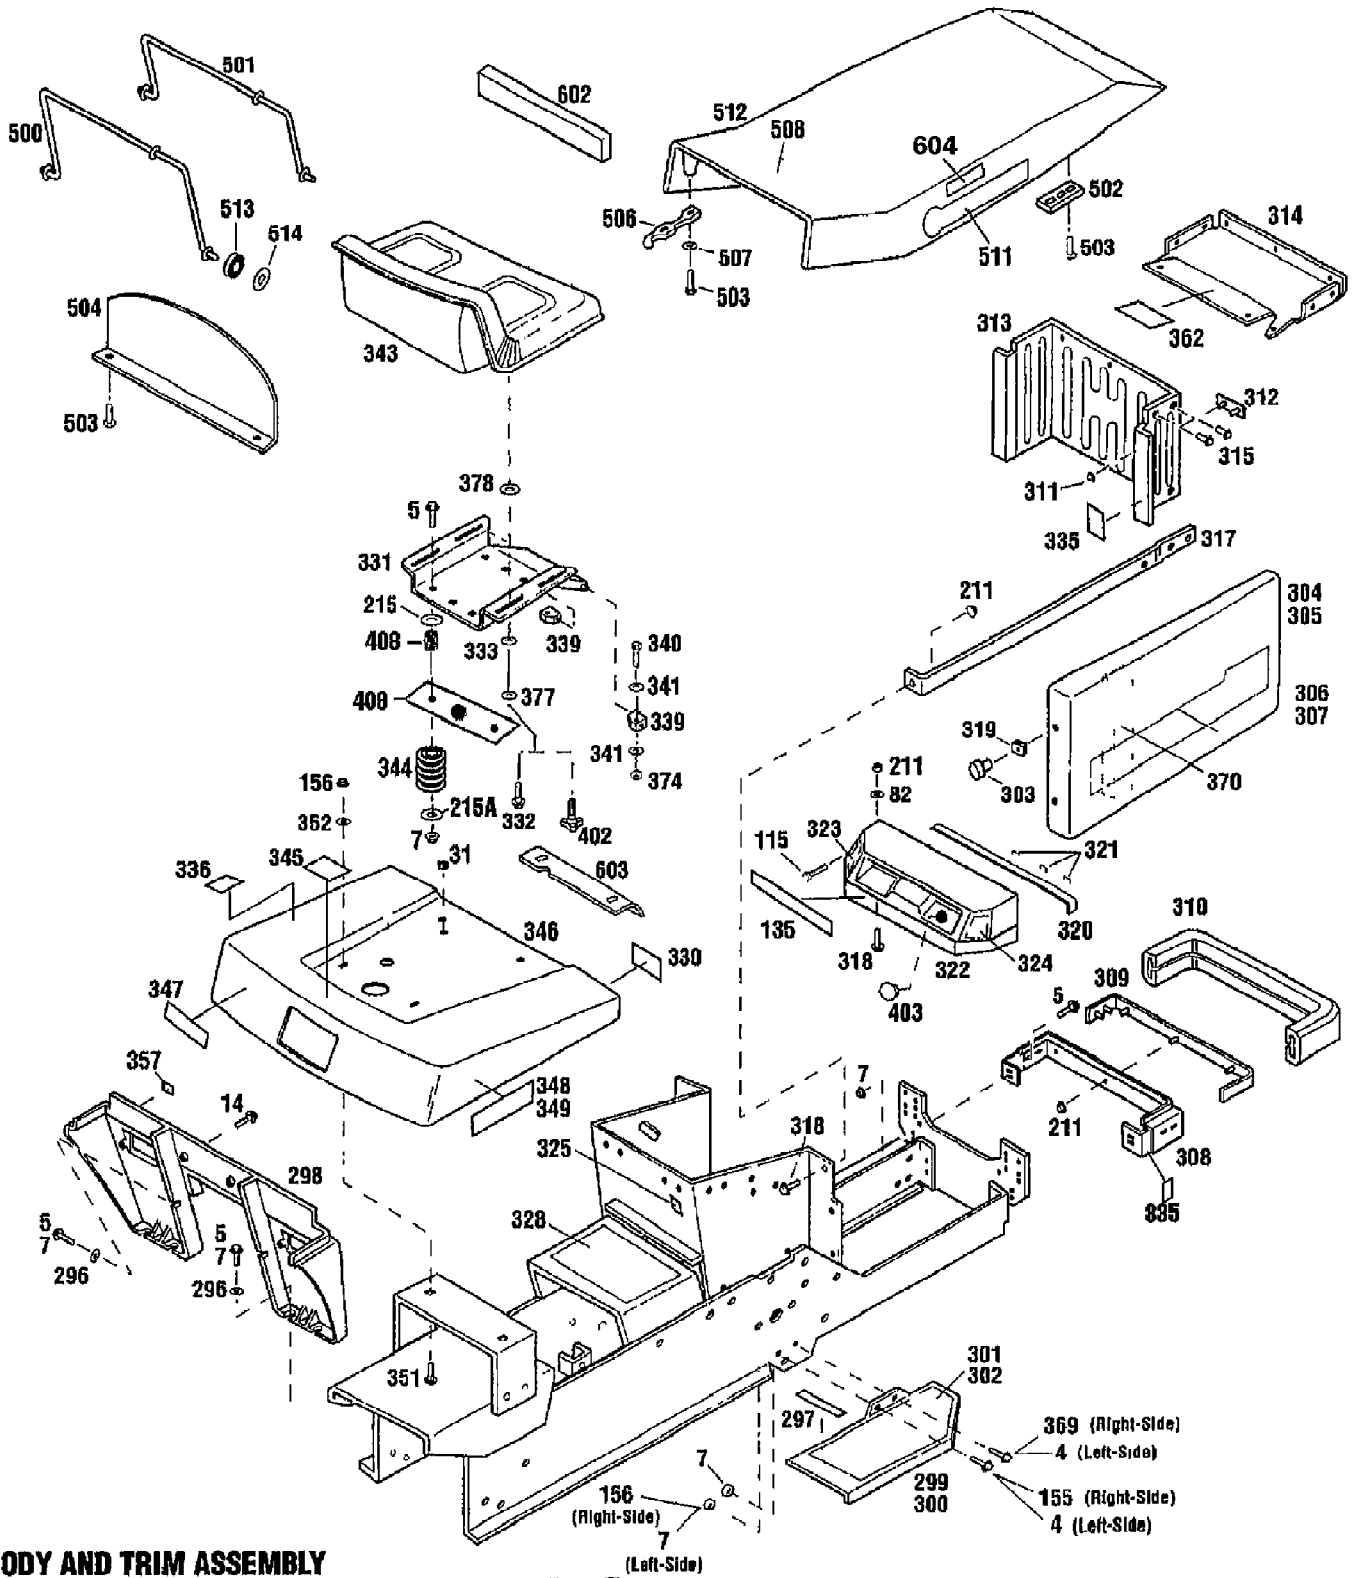

13101 16HP GTX HYDRO GARDEN TRACTOR (S/N 131010100101)
BODYWORK & TRIM ASSEMBLY

13101 16HP GTX HYDRO GARDEN TRACTOR (S/N 131010100101)
BODYWORK & TRIM ASSEMBLY

Page 2 of 25

Ref #	Part Number	Qty	S/P/F	Description
4	1186345	0	/P	SCR
5	1186347	0	S	SCR-HFLK 3/8-16X1.00 ZP
7	1186393	0	/P	NUT-HFLK 3/8-16 ZP
14	1186329	0	S	SCR-HFLK 5/16-18X.75 ZP
31	1766264	0		GROMMET
82	1107381	0	S	WASHER-FLAT 1/4 SAE
115	1186020	0		SCR-PHP M6-32X.38 ZP
135	1772197	0		LENSE
155	1185872	0		SCR-TRUSS HD 5/16-18X.62
156	1186391	0	S	NUT-HFLK 5/16-18 ZP
211	1186389	0	/P	NUT-HF/LK 1/4-20 ZP
215	1701055	0	/P	WASHER-FLAT 1.25X.406X.179
215A		1		UNKNOWN
296	1100256	0	S	WASHER-.986X.437X.083 ZP
297	1755522	0		CUSHION
298	1772058	0		SUPT-RUNNING BOARD
299	1752250010	0		FOOTREST-LH
300	1752251010	0		FOOTREST-RH
301	1752893	0		PAD-FOOTREST LH
302	1752894	0		PAD-FOOTREST RH
303	1770239	0		KNOB
304	1769101010	0		COVER-LH
305	1769102010	0		COVER-RH
306	1767261	0		DECAL-SIDE COVER LH
307	1767262	0		DECAL-SIDE COVER RH
308	1752181010	0		ASSM-GRILLE SUPT
309	1755517	0		ASSM-BUMPER STRAP
310	1755518	0		BUMPER-EXTRUSION
311	1754126	0		NUT-PUSH
312	1770881	0		PLATE-LOGO
313	1755515001	0		GRILLE-TRACTOR
314	1772697	0	F	CAP-GRILL
314	1755628001	0	F	CAP-GRILLE
315	1739918	0		RIVET-POP
317	1753783010	0		SUPPORT
318	1186309	0	/P	SCR-HH 1/4-20X.625
319	1185986	0	S	NUT-SPEED #10
320	1755516	0		PAD-HOOD
321	0	0	F	N/A
322	1772695	0		PANEL-INSTRUMENT
323	1755933	0		DECAL-CHOKE
324	1755931	0		DECAL-THROTTLE
325	1756775	0		DECAL-IGNITION
328	1767130	0		DECAL-OPERATING INST
330	1901900	0	/P	DECAL-AMERICAN LEGEND-LRG
331	1772577001	0		ASSM-SEAT SUPPORT
332	1754125	0	/P	SCR-SHLDR 3/8-16X.25 G5ZP
333	1752069	0	S	WASHER-1.375X.523X.059
335		1		UNKNOWN
336		1		UNKNOWN
339	1753911	0		BLOCK-PIVOT
340	1100799	0	S	SCR-HH 5/16-18X1.5 G5 ZP
341	1723384	0	S	WASHER-1.5X.343X.104