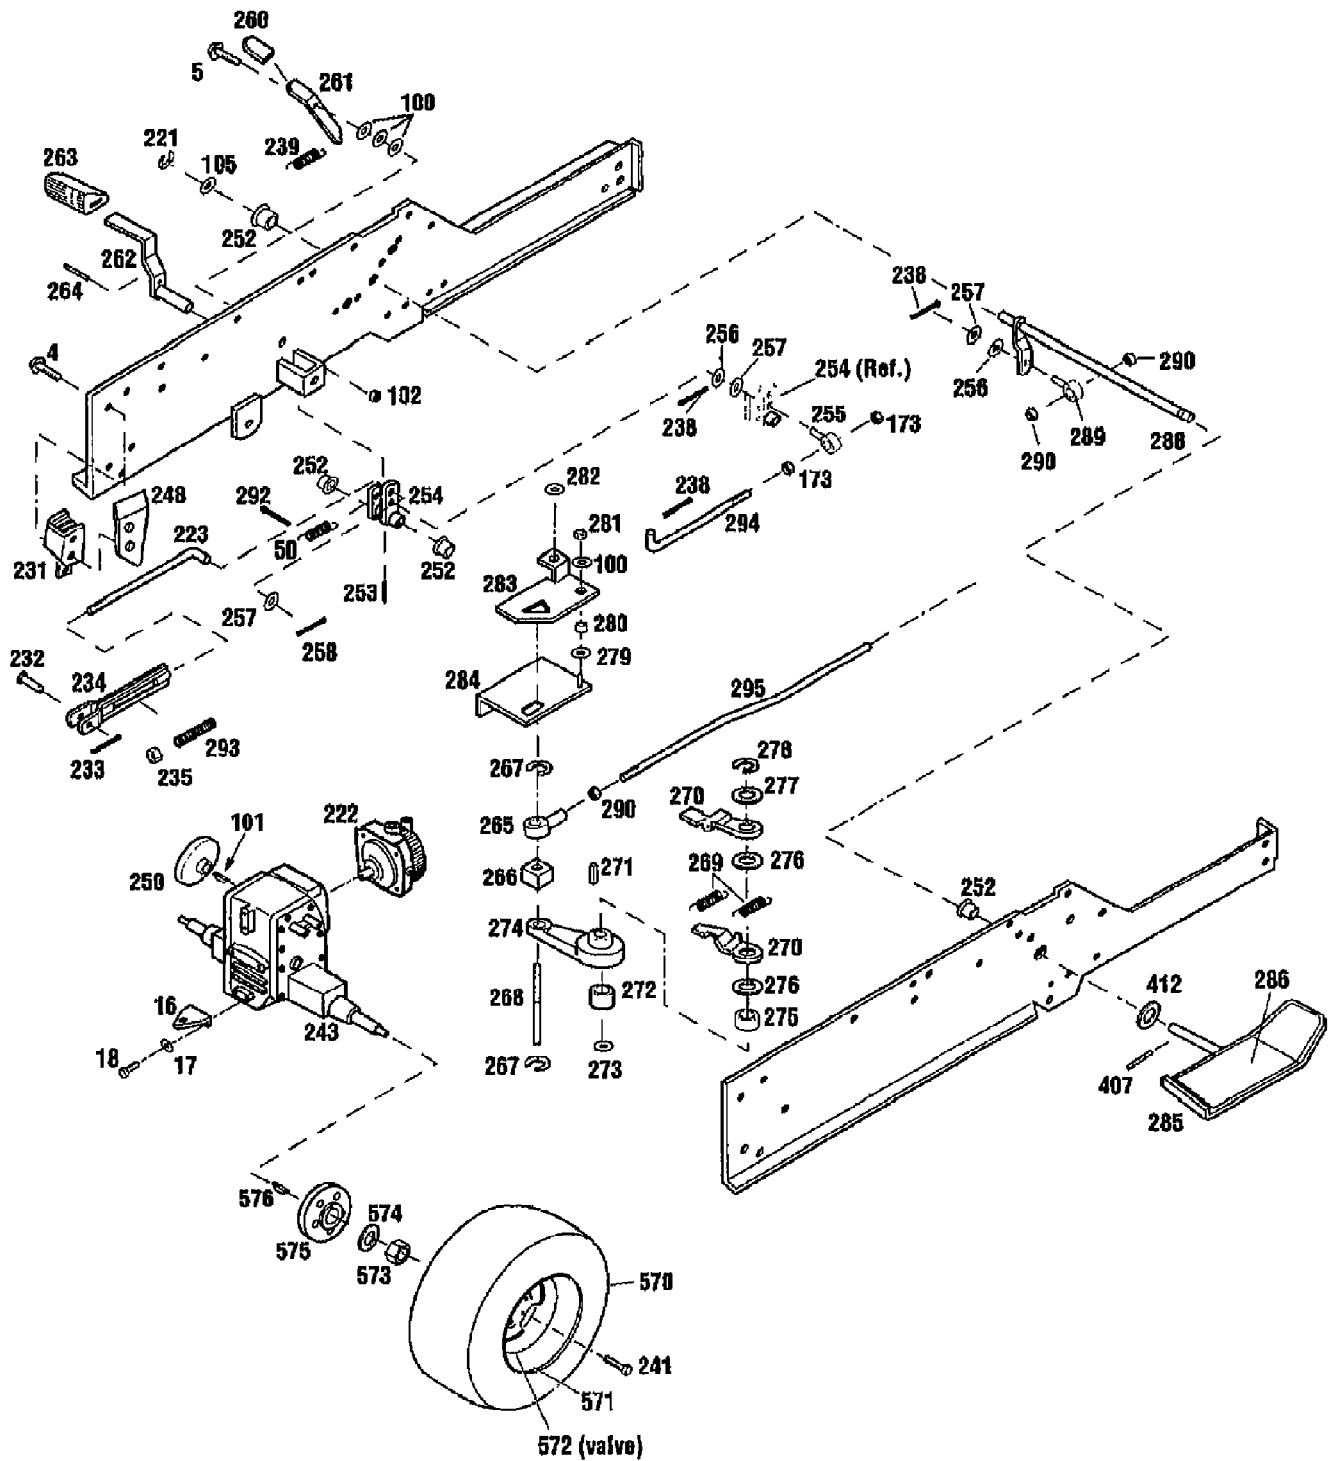

HYDROSTATIC AND BRAKE LINKAGE ASSEMBLY

13101 16HP GTX HYDRO GARDEN TRACTOR (S/N 131010100101)
HYDROSTATIC CONTROL & BRAKE LINKAGE

Page 18 of 25

Ref #	Part Number	Qty	S/P/F	Description
4	1186345	0	/P	SCR
5	1186347	0	S	SCR-HFLK 3/8-16X1.00 ZP
16	1724698001	0	/P	HITCH-DRAWBAR
17	1100245	0	S	WASHER-LK .5
18	1100055	0	S	SCR-HH 1/2-13X1.25 G5 ZP
50	1746769	0	/P	SPRING
100	1107383	0	S/F	WASHER-FLAT 3/8 SAE
101	1751775	0		KEY-WOODRUFF .25X.75
102	1733398	0	S	NUT-LOCK 3/8-16
105	1715301	0	/P	WASHER-1.115X.637X.06
173	1186230	0	S	NUT-HEX 5/16-18 ZP
221	1118808	0	/P	RING-RETAIN .625 ID
222	1764708	0	S	PUMP-HYDRO
223	1757504	0		ROD-BRAKE
231	1758869	0		ASSY BRAKE-CYLINDER
232	1757599	0		PIN-CLEVIS .25X.62
233	1187385	0		PIN-COTTER
234	1768469	0		SPRING-YOKE ASSM
235	1757246	0		NUT-SPECIAL
238	1100346	0	S	PIN-COTTER .09X.75 ZP
239	1726640	0		SPRING
241	0101085	0	/P	BOLT-HUB
243	1754102010	0		ASSM-TRANSAXLE
248	1757390001	0		BRKT-TRANS SUPPORT
250	1756818	0		BRAKE-DISC
252	1185802	0		BEARING-FLANGE
253	1732147	0	S	PIN-DRIVE .187X1.0
254	1756812	0		ARM
255	1763814	0		SWIVEL
256	1705108	0	S	WASHER-.632X.39X.0329
257	1107382	0	/P	WASHER-FLAT 5/16 SAE
258	1100349	0	S	PIN-COTTER .125 X .75 ZP
260	1734553	0		GRIP
261	1771386001	0		LOCK-BRAKE
262	1755510	0		PEDAL-BRAKE
263	1728694	0	/P	FOOT REST
264	1120209	0		PIN-ROLL .188X.75
265	1721612	0	/P	ROD-END
266	1720699	0		BLOCK
267	1118802	0		RING-RET.EXT .437 ID
268	1734563	0		PIN-CONTROL
269	1720928	0		SPRING
270	1720523	0		ARM
271	1104435	0	S	KEY-WOODRUFF 1/8 X 5/8
272	1107385	0	S	WASHER-1.06X.531X.1 ZP
273	1110110	0	S	NUT-H/LK 1/2-13
274	1722151	0		ARM-SPEED CONTROL
275	1720706	0		BEARING
276	1720361	0		WASHER-THRUST
277	1720529	0	S	WASHER
278	1185732	0		RING-RET
279	1703052	0		WASHER-1.75X.39X.059
280	1732369	0		SPACER-.625X.4X.2