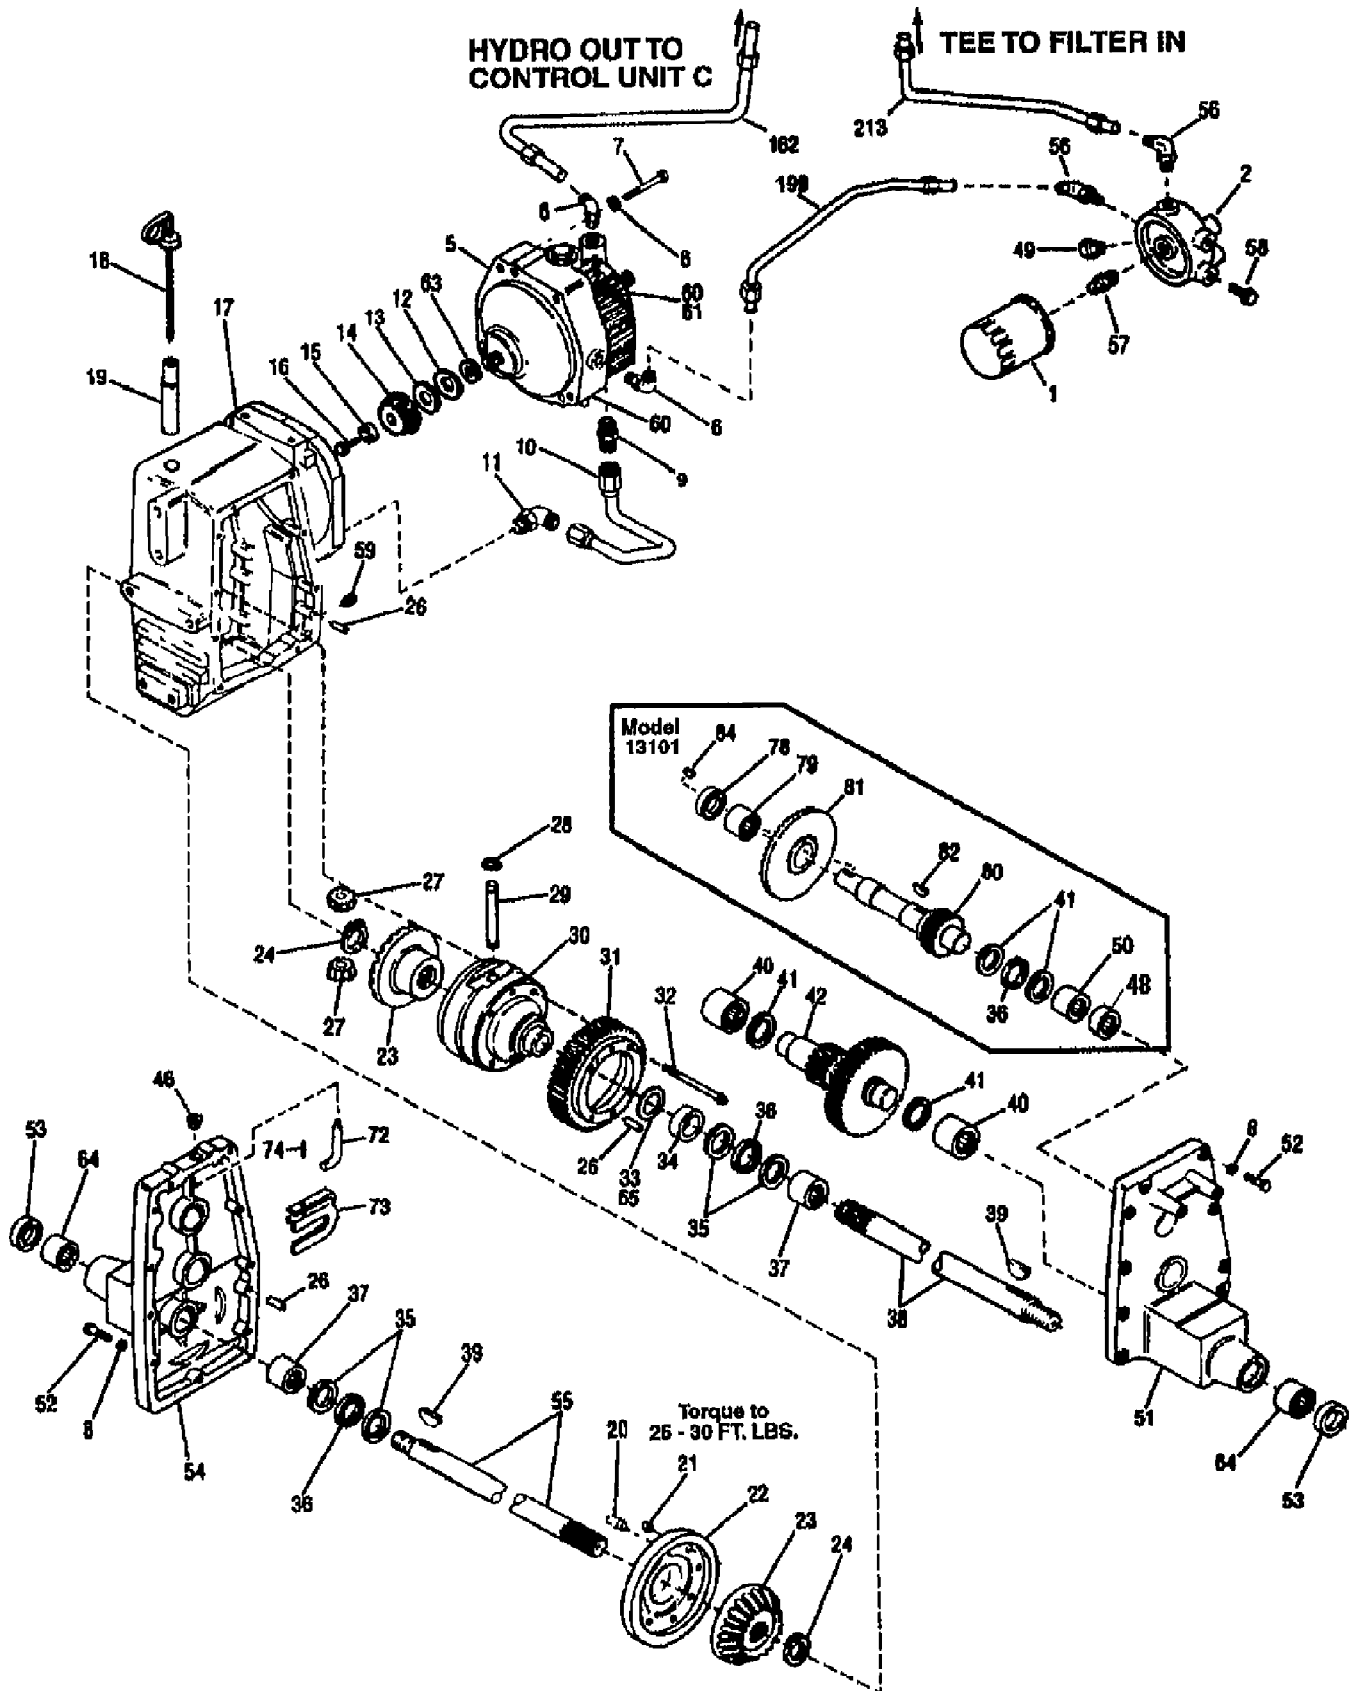

13101 16HP GTX HYDRO GARDEN TRACTOR (S/N 131010100101)
HYDRO & AXLE ASSEMBLY

Page 15 of 25

Ref #	Part Number	Qty	S/P/F	Description
1	1726450	0	/P	FILTER-OIL
2	1752734	0		FILTER-MANIFOLD
5	1764708	0	S	PUMP-HYDRO
6	1185737	0	S	ELBOW
7	1100770	0		SCR-HH 3/8-16X2.75 G5 ZP
8	1100243	0	S	WASHER-LK .375 @ DEPL
9	1186464	0		CONNECTOR
10	1729264	0		TUBE
11	1724390	0		ELBOW
12	1730374	0	F	WASHER-SHIM
13	1730375	0	F	WASHER-SHIM
14	1729531	0		PINION-BEVEL
15	1729559	0		SPACER-1.0X.25X.25
16	1741832	0	S	SCR-HH 1/4-20X.625 G5 ZP
17	1747086001	0		HOUSING-TRANSAXLE
18	1769907	0		DIPSTICK
19	1724091	0		TUBE
20	1733103	0	/P	PIN-.312X.75
21	1186459	0	/P/F	NUT-HEX/LK 5/16-18 G5ZP
22	1728645	0		COVER-DIFFERENTIAL
23	1752094	0		GEAR-23T
24	1185689	0		RING-HEAVY EXT HD 1.0 ID
26	1110189	0	/P	PIN-DOWEL .375X1.00 ZP
27	1752095	0		PINION-10T
28	1185668	0		RING-HEAVY EXT .625 ID
29	1756741	0		PINION-SHAFT
30	1729972	0		CARRIER-DIFFERENTIAL
31	1729260	0		GEAR-AXLE 47T
32	1733684	0	/P	SCR-HFLK 5/16-18X4.00 ZP
33	1800338	0	S/F	SHIM-1.875X1.013X.015
34	1729497	0		SPACER-1.5X1.01X.45
35	1185730	0	/P	RACE-THRUST
36	1185729	0	/P	BEARING-THRUST
38	1747062	0		AXLE-RH
39	1100281	0		KEY-WOODRUFF .312X1.12
40	1186010	0		BEARING-NEEDLE
41	1186002	0		RACE-THRUST
42	1729258	0		ASSM-GEAR CLUSTER
?43	1185296	0	/P	SEAL-OIL
?44	1185280	0	/P	BEARING-NEEDLE
48	1771833	0	F	PLUG-EXPANSION
49	1750139	0	F	SWITCH-TEMPERATURE
50	1185774	0	/P/F	BEARING-NEEDLE
50	1187731	0	F	BEARING-NEEDLE
51	1747072	0		COVER-TRANSAXLE RH
52	1100047	0	S	SCR-HH 3/8-16X1.5 G5 ZP
53	1185295	0	S	SEAL-OIL
54	1747070001	0		COVER-TRANS LH
55	1747061	0		AXLE-LH
56	1185739	0		ELBOW
57	1721921	0		COUPLING
58	1186345	0	/P	SCR
59	1185930	0		PLUG-PIPE