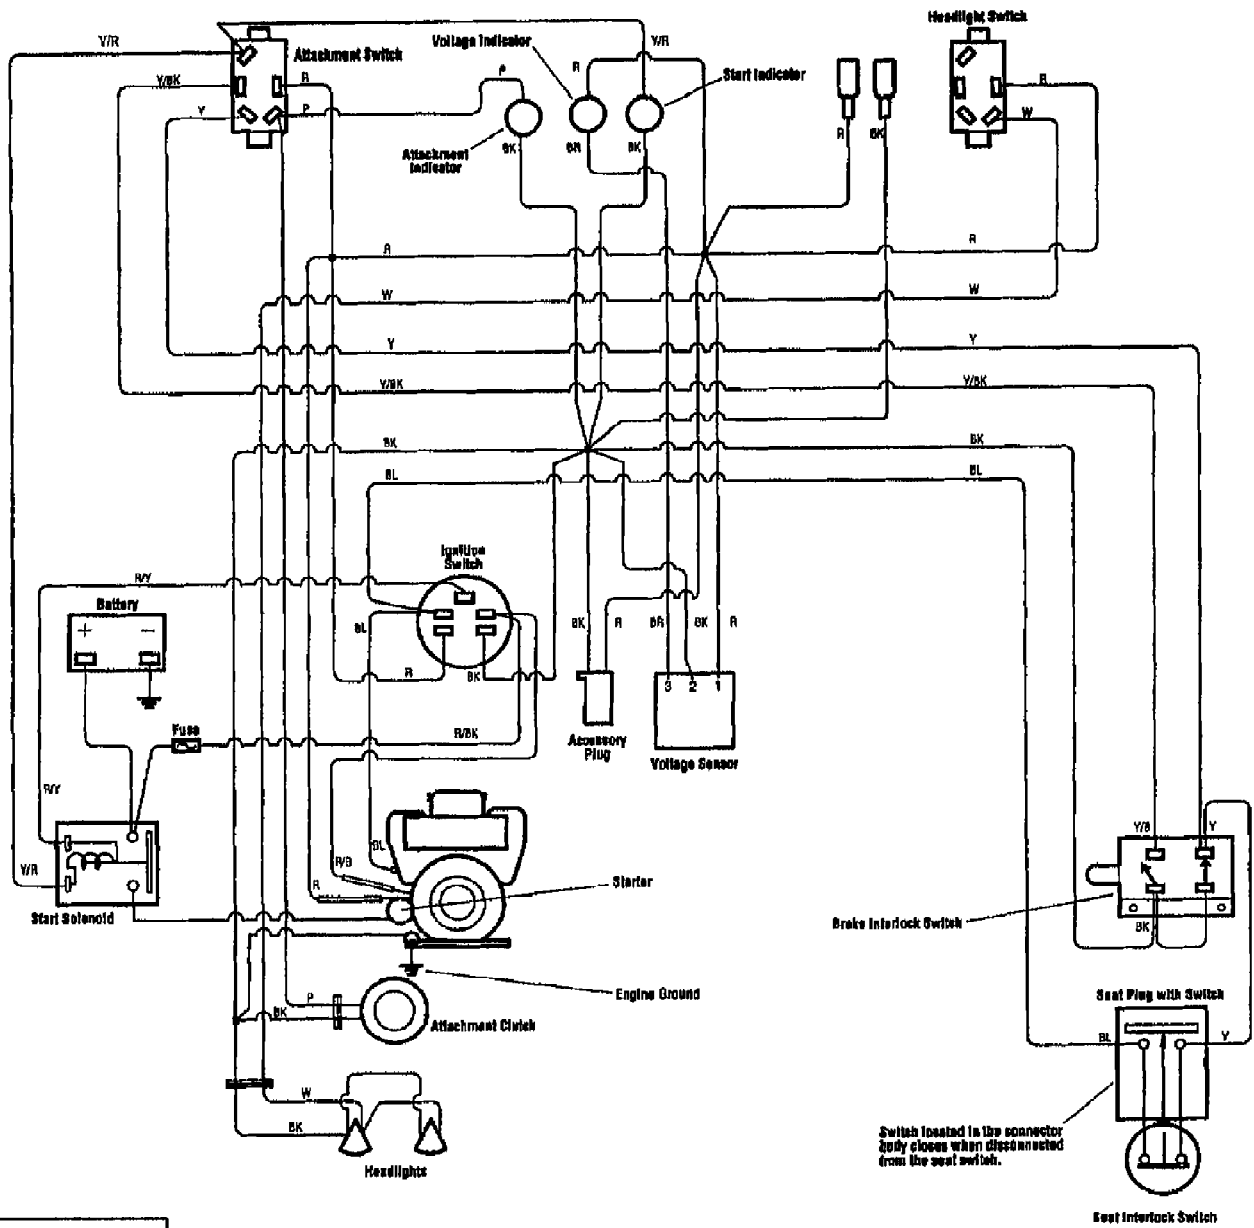

LIFT ASSEMBLY

13101 16HP GTX HYDRO GARDEN TRACTOR (S/N 131010100101)
LIFT ASSEMBLY

Page 23 of 25

Ref #	Part Number	Qty	S/P/F	Description
40	1100045	0	S/F	SCR-HH 5/16-18X1.0 G5 ZP
53	1765531	0	F	LINER-CHUTE
156	1186391	0	S	NUT-HFLK 5/16-18 ZP
158	1717563	0		CONNECTOR
159	1185737	0	S	ELBOW
161	1767741	0	/P	TUBE-HYD PB VALVE
164	1767536	0		TUBE-HYD S C U TANK
171	1722667	0	F	CLAMP
172	1100242	0	S/F	WASHER-LK .312 ZP
173	1186230	0	S/F	NUT-HEX 5/16-18 ZP
174	1185739	0		ELBOW
181	1186330	0	S	SCR-LOCK
182	1186330	0	S	SCR-LOCK
183	1767725	0		BEARING-LIFT SHAFT
184	1761400001	0		SHAFT
185	1747509	0	/P	ASSM-CYL HYDRAULIC
186	1752648	0	/P	ASSM-HOSE
187	1185903	0		ELBOW
188	1755198	0		ASSM-HOSE
196	1708012	0	S	WASHER-1.5X.755X.062
197	1724703	0		PIN
198	1113527	0	S	RING-RETAIN EXT .707 ID
201	1755460	0		LEVER-CONTROL
202	1755473	0	S	KNOB-SHIFT LEVER
203	1771430	0		ARM-CONTROL
204	1717897	0	/P	PIN-CLIP .08
205	1713457	0	S	PIN-DRIVE
207	1737018	0	/P	BRG-FLANGE
208	1767406	0		LINK-VALVE
209	1767394	0		VALVE-HYDRAULIC
210	1186316	0		SCR-HFLK 1/4-20X2.00 G5ZP
211	1186389	0	/P	NUT-HF/LK 1/4-20 ZP
212	1769391	0		CONNECTOR
213	1767537	0		TUBE-HYD RETURN
214	1762308	0	/P	TEE-SWIVEL
215	1701055	0	/P/F	WASHER-FLAT 1.25X.406X.179
216	1767744	0		TUBE-HYD VALVE TO ROD
217	1727233	0		ELBOW
218	1767745	0		TUBE-HYD VALVE TO HEAD
219	1118554	0	S	RING-RETAINING
220	1747512	0		PIN
221	1118808	0	/P	RING-RETAIN .625 ID
550	1729388	0	S	ASSM-CYL HYDRAULIC
551	1118735	0	S	RING-RETAIN INT 2.210 DIA
552	1185266	0	S	SEAL-OIL
553	1186019	0		RING-BACK/UP
554	1177395	0		RING-O .984 ID
555	1724511	0		HEAD-CYLINDER
556	1186018	0		RING-BACK/UP
557	1186017	0		RING-O 1.6 ID
558	1747043	0		ASSM-ROD HYDR CYLINDER
559	1186278	0		PLUG-PIPE
?560	1754414	0	F	KIT-SEAL