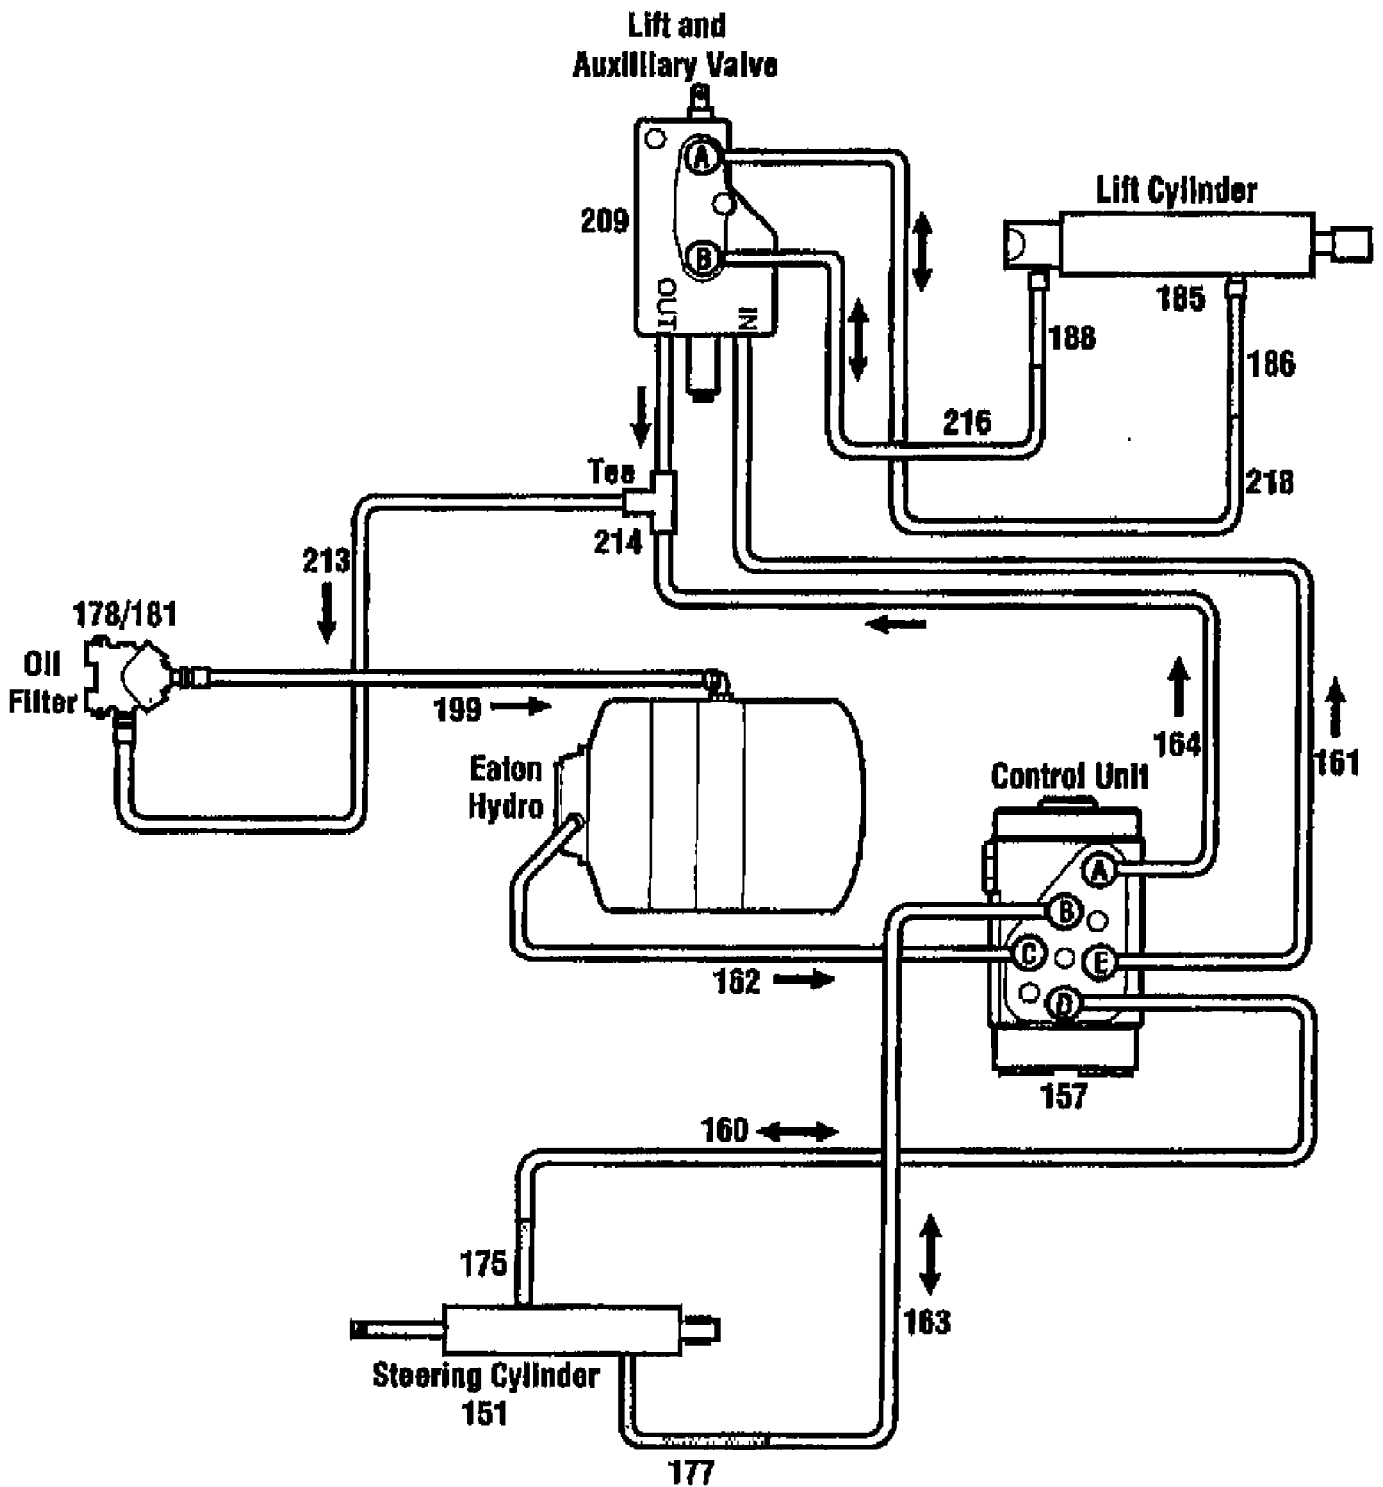

13101 16HP GTX HYDRO GARDEN TRACTOR (S/N 131010100101)
HYDRAULIC SYSTEM PARTS

Page 13 of 25

Ref #	Part Number	Qty	S/P/F	Description
151	1751627001	0	/P	CYLINDER-HYDRAULIC
157	1767378	0		CONTROL UNIT
160	1767742	0		TUBE-HYD RIGHT
161	1767741	0	/P	TUBE-HYD PB VALVE
162	1767740	0	/P	TUBE-HYDRO PRESSURE
163	1767743	0		TUBE-HYD LEFT
164	1767536	0		TUBE-HYD S C U TANK
175	1752649	0		ASSM-HOSE
177	1754364	0		ASSM-HOSE
178	1726450	0	/P	FILTER-OIL
181	1769536	0		MANIFOLD-FILTER
185	1747509	0	/P	ASSM-CYL HYDRAULIC
186	1752648	0	/P	ASSM-HOSE
188	1755198	0		ASSM-HOSE
199	1755237	0		ASSM-RETURN TUBE
209	1767394	0	F	VALVE-HYDRAULIC
209	1767393	0	/P/F	VALVE-HYDRAULIC
213	1767537	0		TUBE-HYD RETURN
214	1762308	0	/P	TEE-SWIVEL
216	1767744	0		TUBE-HYD VALVE TO ROD
218	1767745	0		TUBE-HYD VALVE TO HEAD
	1768598	0		OIL-SAE 20 HYDROSTATIC