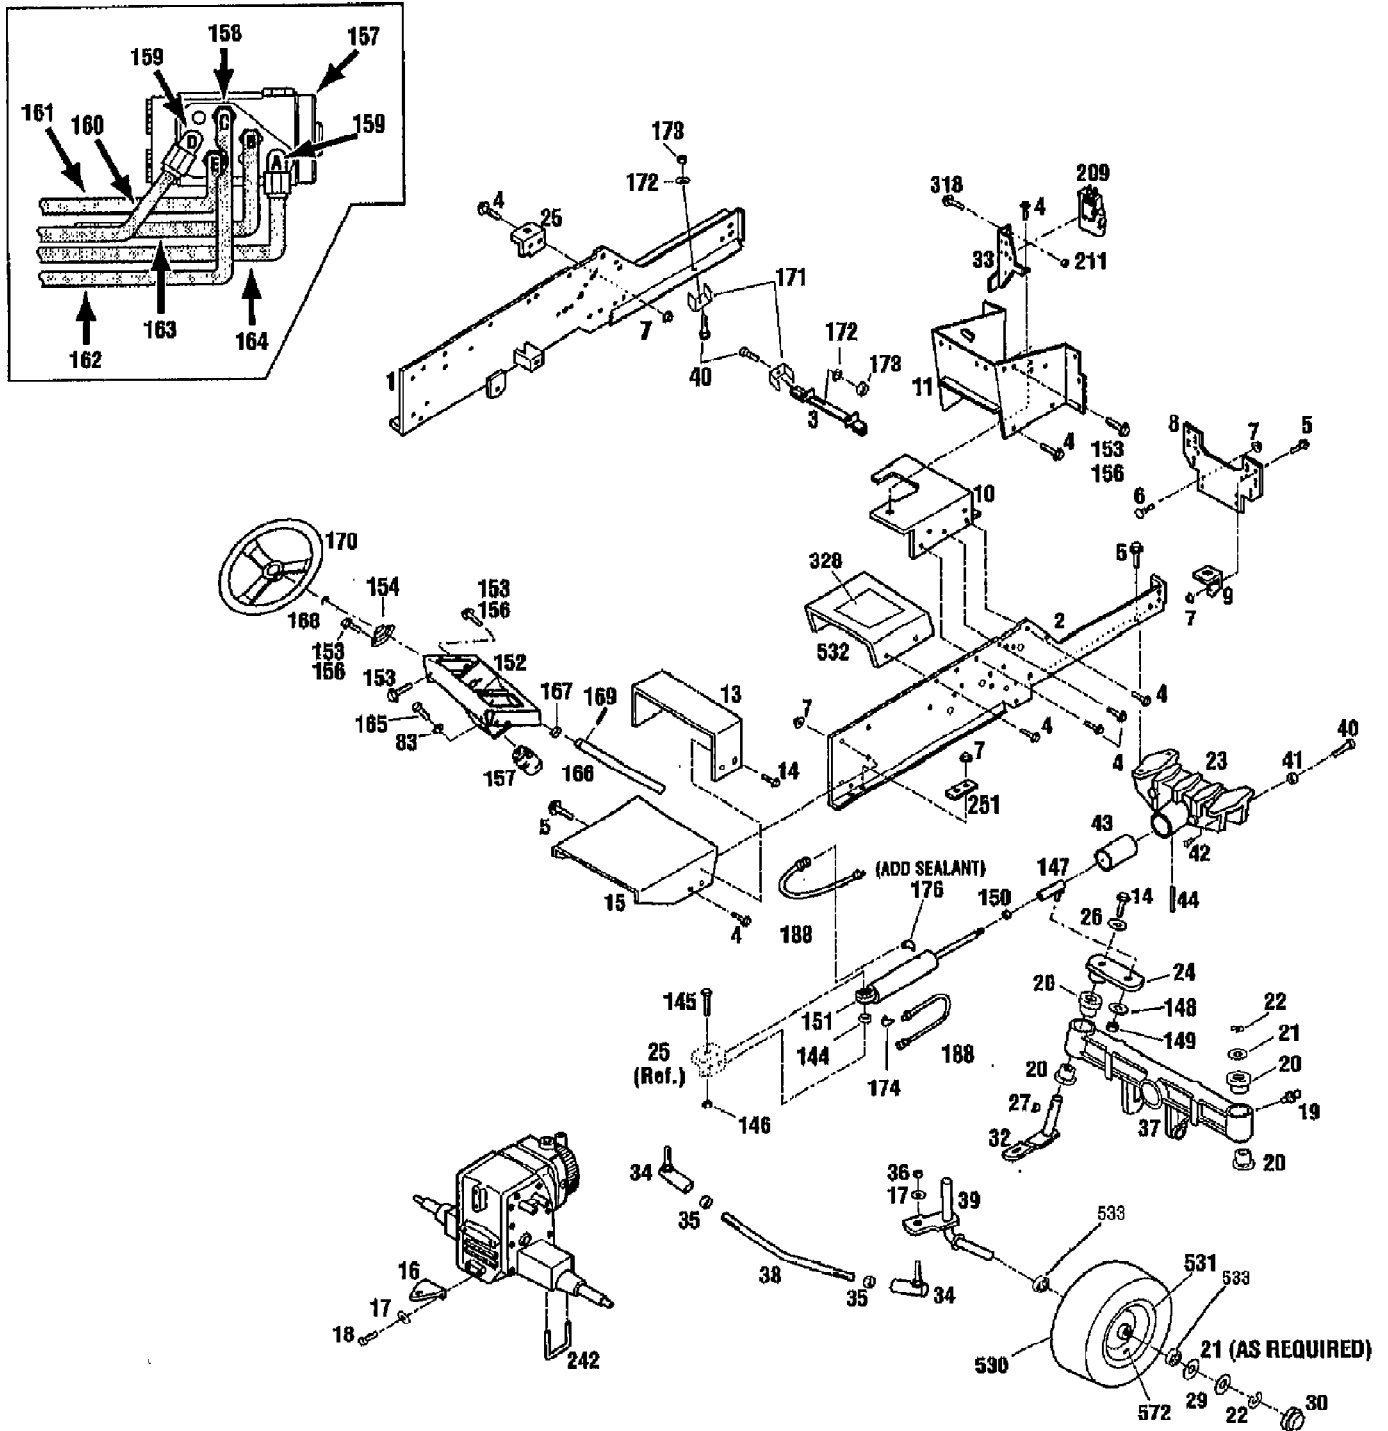

FRAME AND STEERING ASSEMBLY

13101 16HP GTX HYDRO GARDEN TRACTOR (S/N 131010100101)
FRAME & STEERING

Page 10 of 25

Ref #	Part Number	Qty	S/P/F	Description
1	1755513010	0		ASSM-FRAME
2	1752634010	0		ASSM-FRAME
3	1767392	0		ASSM-FRAME SUPPORT
4	1186345	0	/P	SCR
5	1186347	0	S	SCR-HFLK 3/8-16X1.00 ZP
6	1739656	0		SCR-CARR 3/8-16X.75 G5 ZP
7	1186393	0	/P	NUT-HFLK 3/8-16 ZP
8	1752665001	0		PLATE-FRONT
9	1752746001	0		SUPPORT-ENGINE
10	1772152001	0		SUPT-BATTERY ASSM
11	1755514010	0		SUPPORT
13	1756513001	0		SUPPORT-FENDER
14	1186329	0	S	SCR-HFLK 5/16-18X.75 ZP
15	1756512001	0		SUPPORT-FUEL TANK
16	1724698001	0	/P	HITCH-DRAWBAR
17	1100245	0	S	WASHER-LK .5
18	1100055	0	S	SCR-HH 1/2-13X1.25 G5 ZP
19	1185976	0	S	FITTING-GREASE 1/4-28X2.00
20	1752556	0		BEARING-FLANGE
21	1703073	0	/P/F	WASHER-THRUST
22	1185689	0		RING-HEAVY EXT HD 1.0 ID
23	1754321001	0		BOLSTER-FRONT AXLE
24	1752797001	0	/P	ARM-STEERING
25	1751629001	0		BRKT-CYLINDER
26	1186033	0		WASHER-1.75X.328X.1345
27	1186034	0		KEY-WOODRUFF .25X.875
29	1766242	0	/P	WASHER-SPECIAL .75X2.5
30	1766215	0		CAP-HUB
32	1752518001	0	S	SPINDLE-WHEEL LEFT
33	1771762001	0		SUPPORT ASSM-VALVE
34	1713361	0	S	JOINT-BALL
35	1186247	0	S	NUT-JAM
36	1110152	0	S	NUT-H/LK 1/2-20 ZP
37	1757627001	0		AXLE-FRONT
38	1746138	0		ROD-TIE
39	1752520	0	/P	SPINDLE-WHEEL RH
40	1100045	0	S	SCR-HH 5/16-18X1.0 G5 ZP
41	1186258	0	S	NUT-HEX JAM 5/16-18
42	1751219	0		PIN-WELD
43	1744374	0		TUBE-PIVOT AXLE
44	1733103	0	/P	PIN-.312X.75
83	1100241	0	S	WASHER-LK .25 ZP
144	1759293	0		SLEEVE-CYLINDER
145	1107073	0		SCR-HH 5/8-11X3.0 G5
146	1110112	0	S	NUT-LOCK
147	1719003	0	/P	JOINT-BALL
148	1100247	0		WASHER-LK 1.072X.634X.156
149	1110297	0	/P	NUT-LK TOP 5/18-18
150	1186249	0	S	NUT-HEX/JAM 5/8-18 ZP
151	1751627001	0	/P	CYLINDER-HYDRAULIC
152	1771350001	0		BRKT
153	1186328	0	S	SCR-HFLK 5/16-18X.62 G5ZP
154	1736440	0		BRG-FLANGE