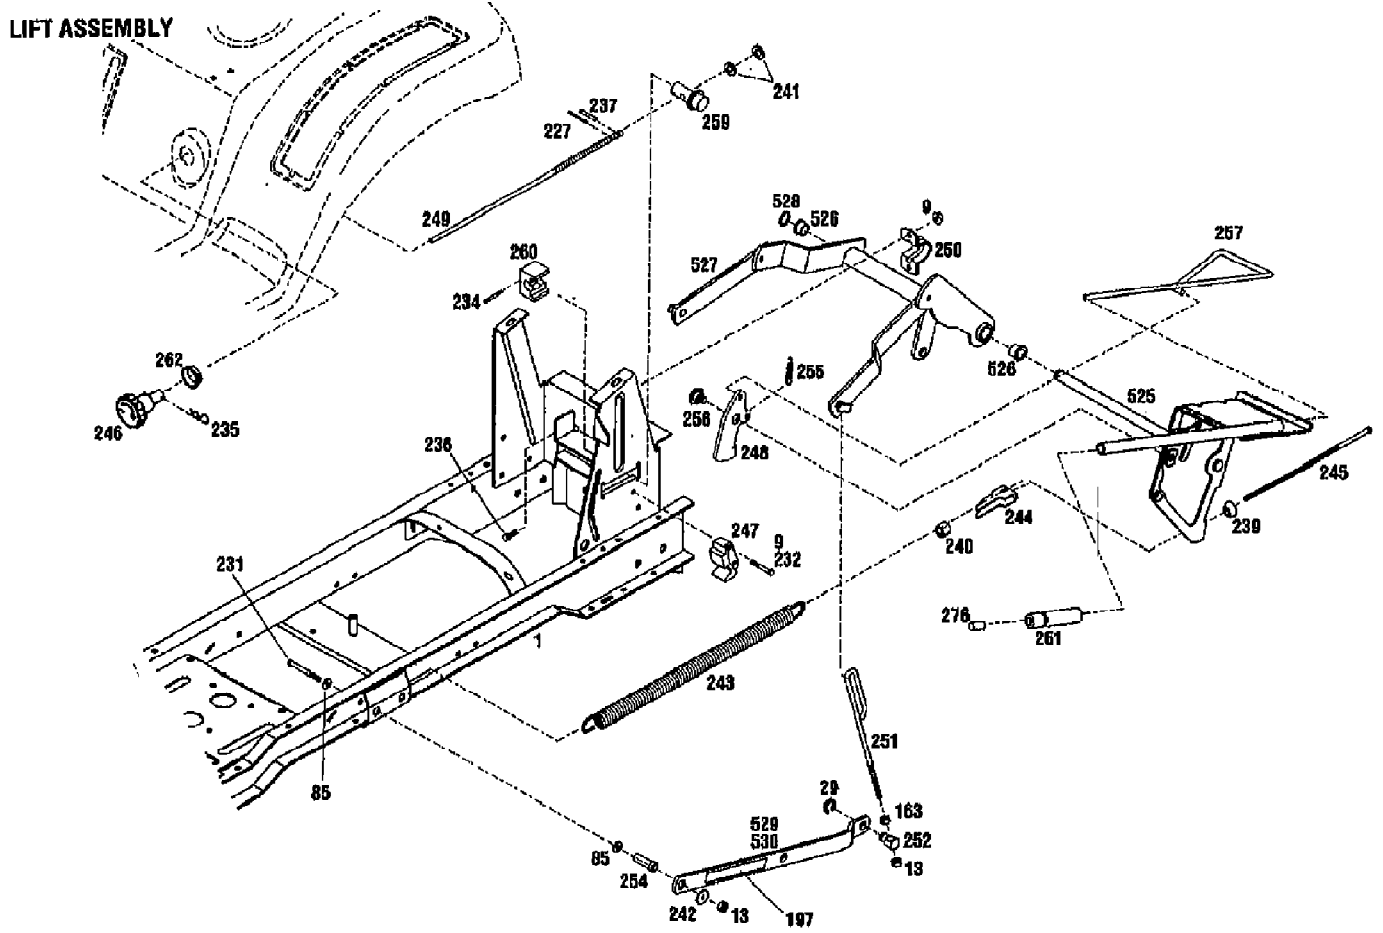

13096 13.5HP HYDROSTATIC LTX TRACTOR (S/N 130960100101)
LIFT ASSEMBLY

13096 13.5HP HYDROSTATIC LTX TRACTOR (S/N 130960100101)
LIFT ASSEMBLY

Page 17 of 22

Ref #	Part Number	Qty	S/P/F	Description
9	1186391	0	S	NUT-HFLK 5/16-18 ZP
13	1733398	0	S	NUT-LOCK 3/8-16
29	1177567	0	S	RING-RETAINING
85	1107383	0	S	WASHER-FLAT 3/8 SAE
163	1186231	0	S	NUT-HEX 3/8-16 ZP
197	1767877	0		DECAL-WARNING
227	1100349	0	S	PIN-COTTER .125 X .75 ZP
231	1111614	0	S	SCR-HH 3/8-16X3.0 G5 ZP
232	1100799	0	S	SCR-HH 5/16-18X1.5 G5 ZP
234	1185376	0	/P	PIN-DRIVE {13097}
235	1817091	0		PIN-HITCH {13097}
236	1186329	0	S	SCR-HFLK 5/16-18X.75 ZP
237	1187961	0	/P	PIN-ROLL .156X1.0 {13097}
239	1714521	0		BEARING-SPHERICAL
240	1717942	0		NUT-SPECIAL 5/16-18
241	1738490	0	/P	SPACER {13097}
242	1763355	0	S	WASHER-1.5X.375X.18 ZP
243	1765445	0		SPRING-LIFT ASSIST
244	1765457	0		BRKT-LIFT ASSIST
245	1765458	0		SCR-LIFT ASSIST
246	1765485	0	/P	KNOB-HEIGHT ADJUST {13097}
247	1766028	0		BLOCK-DETENT
248	1766029001	0		LATCH
249	1766048	0		KIT-SVC SCR HGT ADJ {13097}
250	1766057	0		CLAMP-LIFT
251	1766058	0		ROD-LIFT
252	1772438	0	/P	SWIVEL-REAR LIFT
254	1766080	0		SPACER
255	1766174	0		SPRING-EXTENSION
256	1766175	0		SCR-SHOULDER
257	1766178	0		ROD
259	1766257	0		BLOCK-HEIGHT ADJUST {13097}
260	1766259	0		COLLAR-HEIGHT ADJUST {13097}
261	1766340	0		GRIP-LIFT
262	1766346	0		GROMMET-SNAP BUSHING {13097}
276	1767880	0	S	BUTTON-LIFT
525	1766032001	0		HANDLE-LIFT
526	1764140	0	/P	BUSHING
527	1766068001	0		LIFT
528	1185649	0	/P	RING-RETAINING EXT .694 ID
529	1768718	0		LINK-LIFT W/DECAL
530	1768717	0	/P	LINK-LIFT W/DECAL