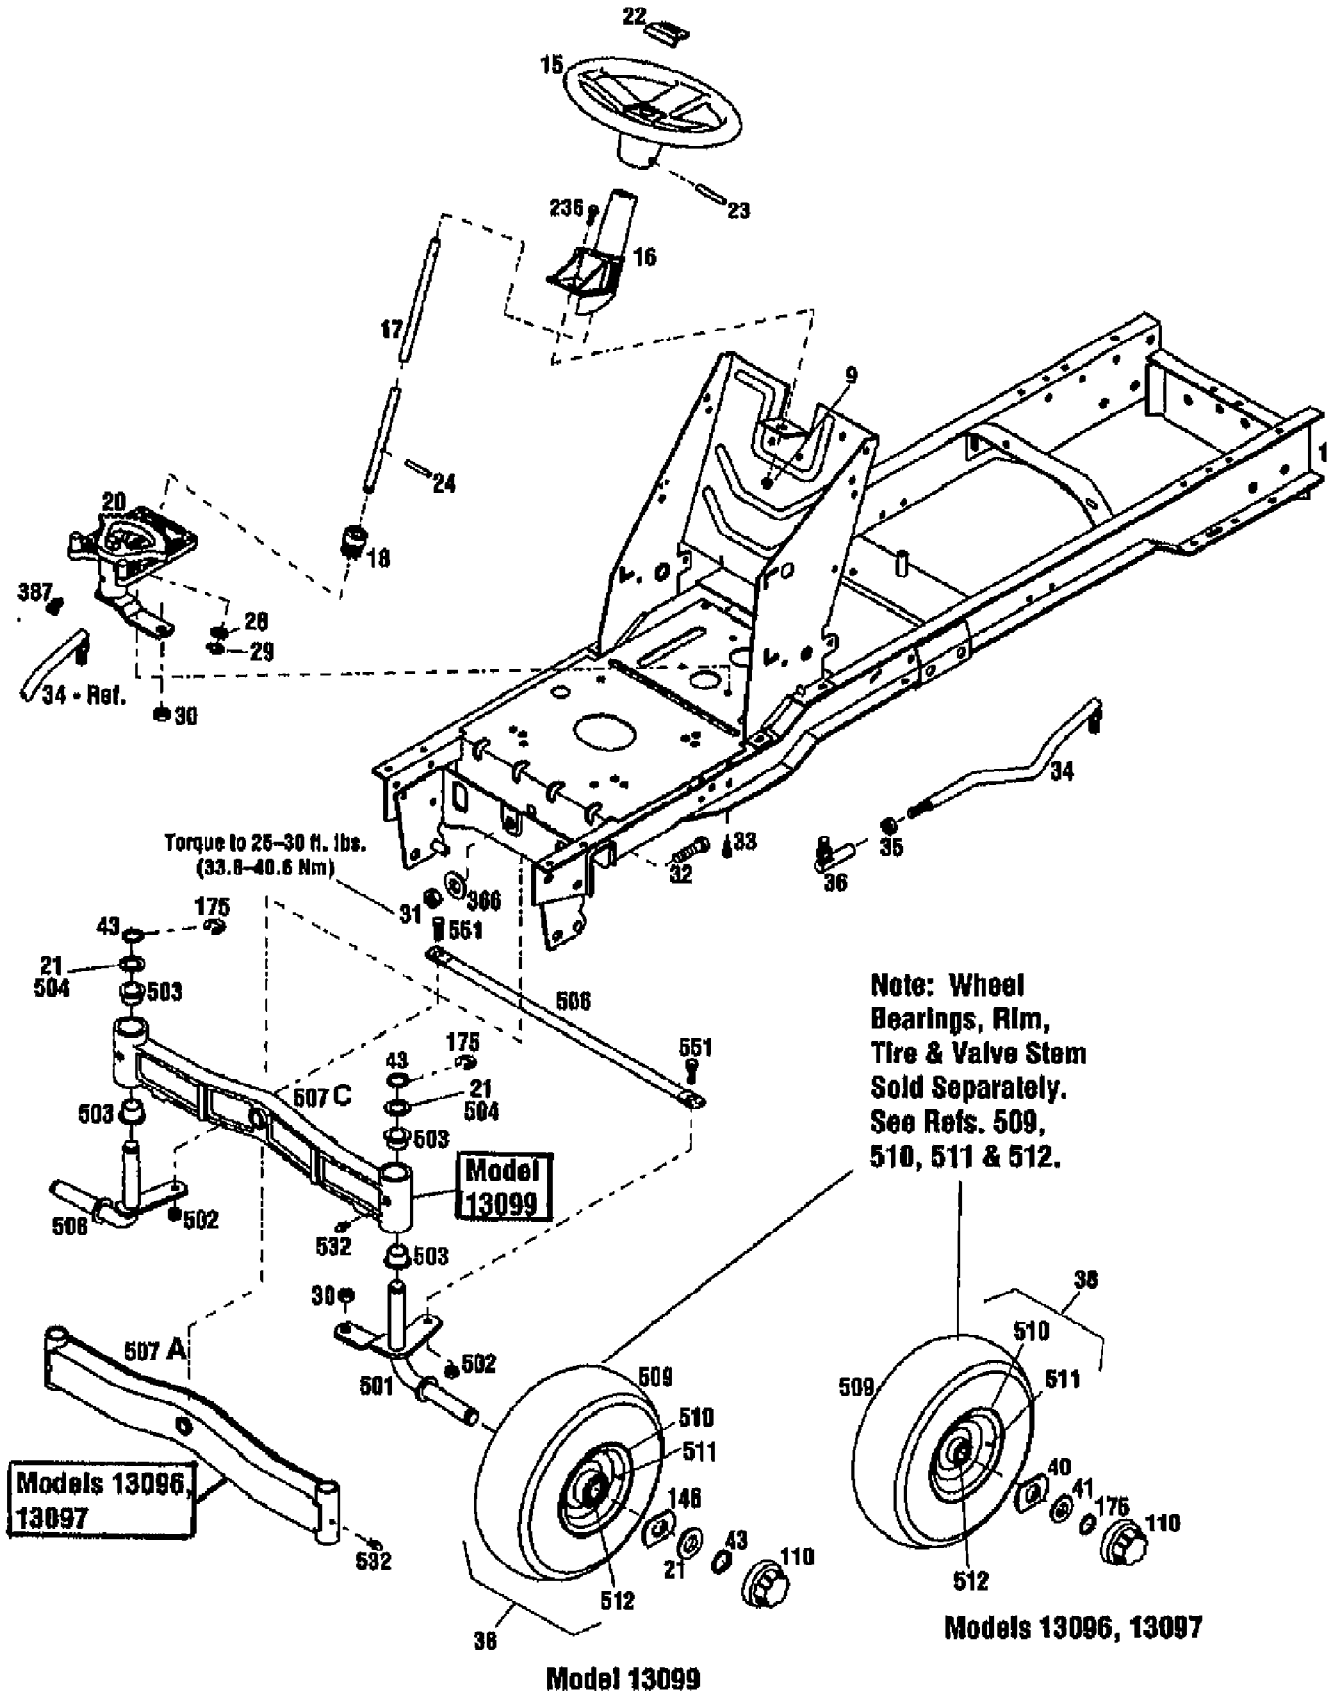

STEERING ASSEMBLY

13096 13.5HP HYDROSTATIC LTX TRACTOR (S/N 130960100101)
STEERING ASSEMBLY

Page 19 of 22

Ref #	Part Number	Qty	S/P/F	Description
1	1771825001	0	S	ASSM-FRAME LTX {13096/097}
1	1771828001	0		ASSM-FRAME {13099}
9	1186391	0	S	NUT-HFLK 5/16-18 ZP
15	1766027	0	/P	WHEEL-STEERING
16	1765443	0		SUPPORT-STEERING SHAFT
17	1765010	0	/P	SHAFT-STEERING
18	1771039	0		GEAR-PINION
20	1771320	0	/P	ASSM-STEERING GEAR
21	1703073	0	/P	WASHER-THRUST {13096,13097}
21	1703073	0	/P	WASHER-THRUST {13099}
22	1766221	0		CAP-STEERING
23	1185284	0	S	PIN-ROLL .25X2.25
24	1185348	0	S	PIN-ROLL 1/4 X 1-1/4
28	1705092	0	S	WASHER-1.0X.64X.09
29	1177567	0	S	RING-RETAINING
30	1768796	0	S	NUT-HEX/JAM 1/2-20
31	1758231	0	S/F	NUT-H/LK 5/8-11
32	1767953	0		SCR-HH
33	1766984	0	/P	SCR-HFLK 5/16-18X.75
34	1765315	0		LINK-DRAG
35	1186247	0	S	NUT-JAM
36	1716180	0		JOINT-BALL
38	1767277	0		ASSM-WHEEL & TIRE FRONT {13096,13097}
38	1768790	0		ASSM-WHEEL & TIRE FRONT {13099}
40	1766241	0	/P	WASHER-SPEC .75X2.50
41	1185830	0	S	WASHER-1.38 X.765X .06 ZP
43	1185689	0		RING-HEAVY EXT HD 1.0 ID {13099}
110	1766215	0		CAP-HUB
146	1766242	0	/P	WASHER-SPECIAL .75X2.5
175	1185388	0	S	RING-RET."E".577 ID
236	1186329	0	S	SCR-HFLK 5/16-18X.75 ZP
366	1100266	0	S	WASHER-1.75X.687X.134 ZP
387	1731504	0	S	FITTING-GREASE 90 DEGREE
501	1765263001	0		ASSM-SPINDLE LH {13096/097}
501	1765316001	0		SPINDLE-WHEEL LH {13099}
502	1110150	0	S	NUT-LOCK
503	1764140	0	/P	BUSHING {13096/097}
503	1752556	0		BEARING-FLANGE {13099}
504	1701447	0	/P	WASHER-1.25X.765X.049
506	1765009001	0	S	KIT-TIE ROD W/HDW
507	1765169001	0		AXLE-FRONT {13096/097}
507	1772154001	0		AXLE-FRONT {13099}
508	1765004001	0		ASSM-SPINDLE WHEEL RH {13096/097}
508	1765317001	0		SPINDLE-WHEEL RH {13099}
509	1762254	0	S	TIRE 15X6.00-6RS {13096/097}
509	1768792	0	S	TIRE-16X6.50-8 {13099}
510	1767276	0	/P	DISC WHEEL {13096/097}
510	1766073	0		RIM-WHEEL {13099}
511	1718086	0	S	STEM-VALVE
512	1767273	0	S	BEARINGS-WHEEL {13096/097}
512	1756524	0	/P	BEARING-BALL {13099}
532	1185976	0	S	FITTING-GREASE 1/4-28X2.00