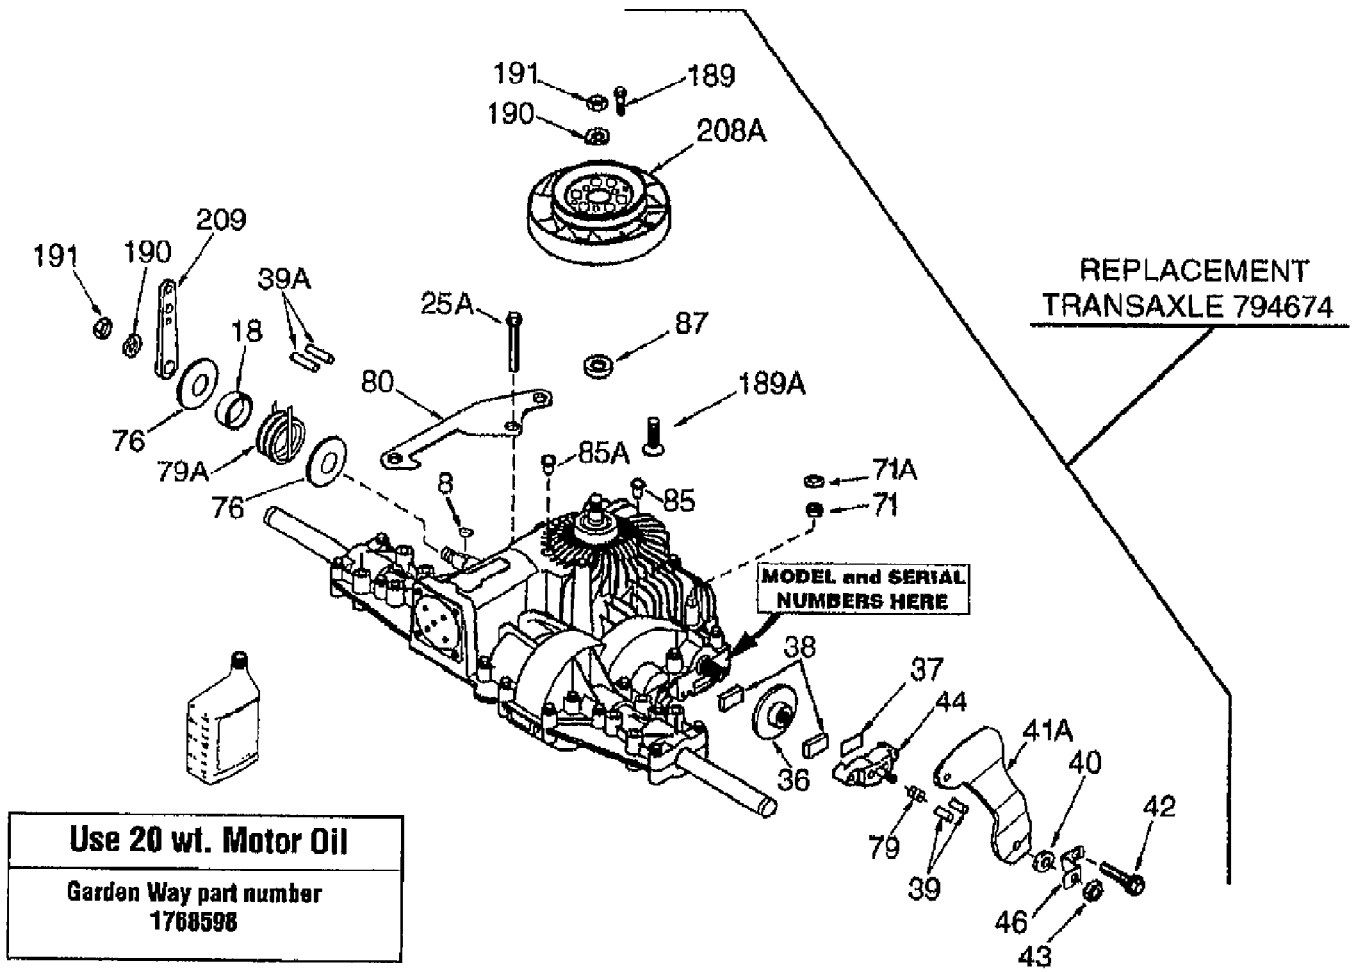

13096 13.5HP HYDROSTATIC LTX TRACTOR (S/N 130960100101)
HYDRO (PEERLESS #205) BREAKDOWN

Page 15 of 22

Ref #	Part Number	Qty	S/P/F	Description
8	792175	0		WOODRUFF KEY
18	786173	0		SPACER
25A	792181	0		SCREW
36	790075	0		BRAKE DISK
37	790007	0	S	BRAKE PAD PLATE
38	799021	0		BRAKE PAD
39	786026	0	S	DOWEL PIN
39A	786174	0		DOWEL PIN
40	792076A	0		WASHER
41A	790081	0		BRAKE LEVER
42	792073A	0		SCREW
43	792075	0		NUT
44	790025	0		HOLDER
46	786086	0		BRACKET
71	792169	0		SCREW
71A	792162	0		NUT
76	792174	0		WASHER
79	792144	0		SPRING
79A	798027	0		SPRING
85	792154	0		PLUG
85A	792182	0		PLUG
80	798030	0		CONTROL STOP
87	788035	0		OIL SEAL
189	792168	0		SCREW
189A	792171	0		SCREW
190	792150	0		WASHER
191	792151	0		NUT
208A	798031	0		FAN & COUPLING
209	798024	0		CONTROL LEVER
	794674	0		TRANSAXLE VST
	1772033	0		TRANSAXLE-HYDRO
	1768598	0		OIL-SAE 20 HYDROSTATIC