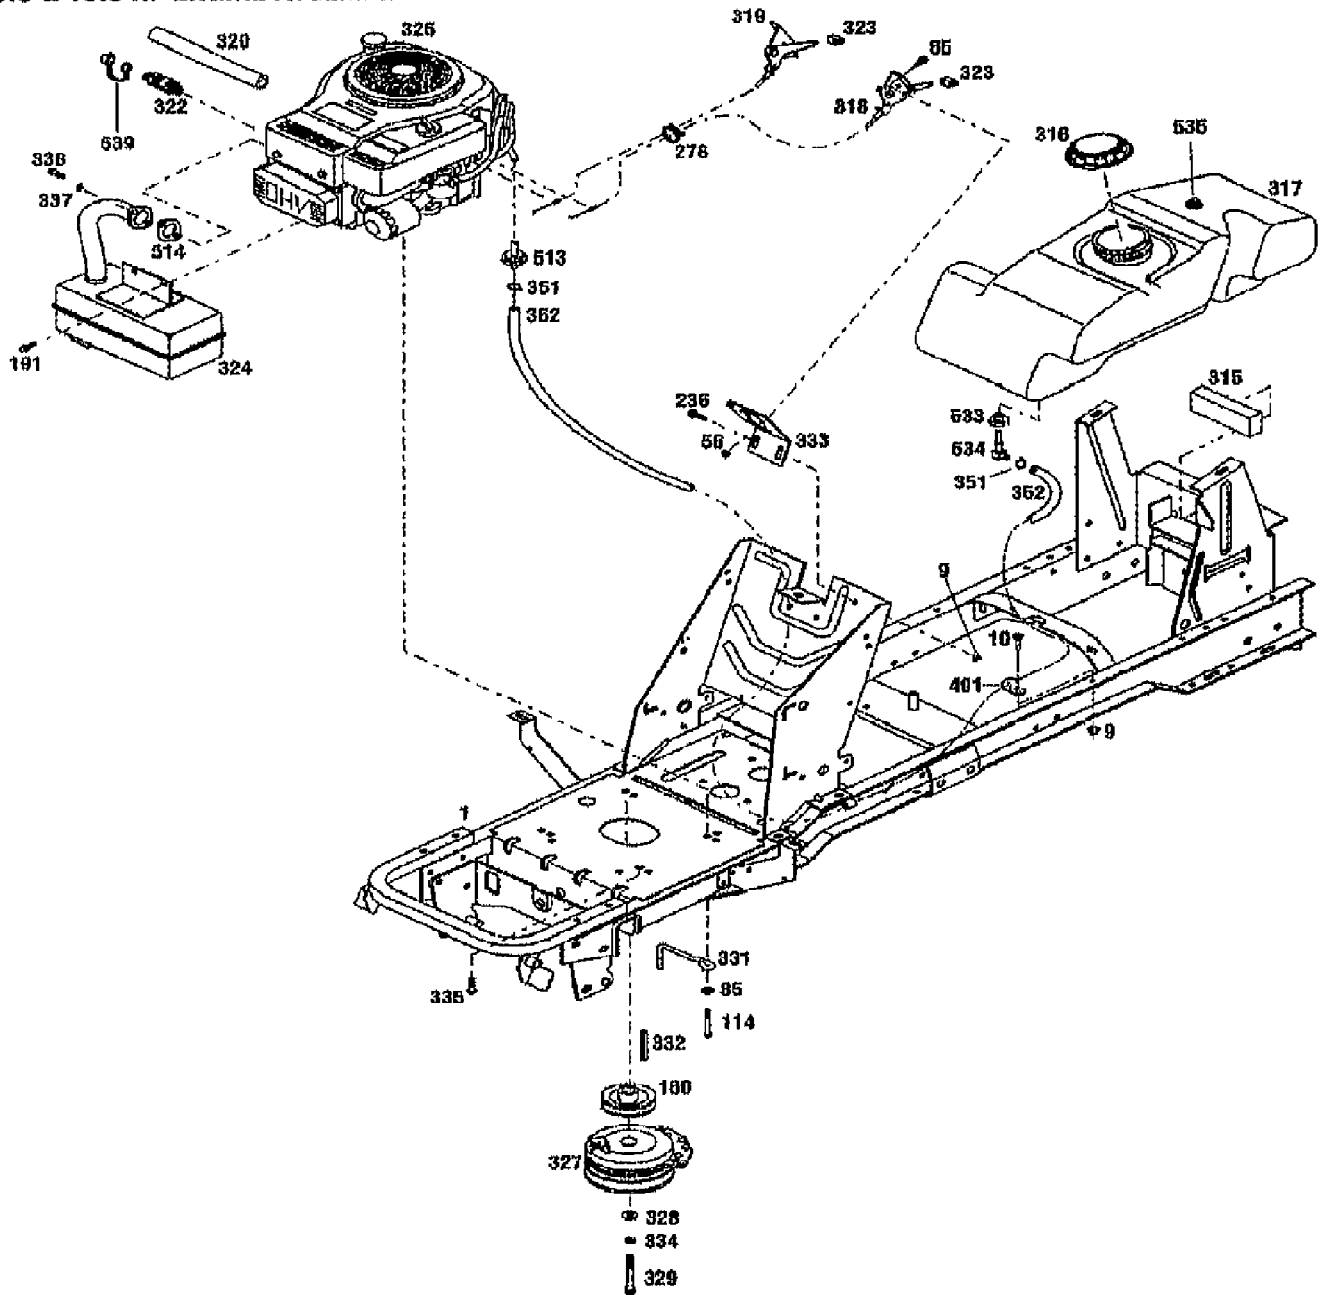

13.5 & 15.5 HP ENGINE ASSEMBLY

13096 13.5HP HYDROSTATIC LTX TRACTOR (S/N 130960100101)
ENGINE ASSEMBLY

Page 11 of 22

Ref #	Part Number	Qty	S/P/F	Description
1	1771825001	0	S	ASSM-FRAME LTX
9	1186391	0	S	NUT-HFLK 5/16-18 ZP
10	1100044	0	S	SCR-HHC 5/16-18X.75 GR 5 ZP
56	1186389	0	/P	NUT-HF/LK 1/4-20 ZP
65	1186309	0	/P	SCR-HH 1/4-20X.625
85	1107383	0	S	WASHER-FLAT 3/8 SAE
114	1768194	0	S	SCR-THRD FRM 3/8-16X1.50
160	1766201	0		PULLEY-ENGINE
191	1754128	0	/P	SCR-FLANGE 1/4-20X3/4 GR5
219	1752694	0		TRIM
236	1186329	0	S	SCR-HFLK 5/16-18X.75 ZP
278	1735531	0	S	TIE-CABLE NYLON BLACK
315	1766341	0		PAD-FUEL TANK
316	1766188	0	/P	CAP-FUEL
317	1765404	0		TANK-FUEL
318	1767983	0	S	CONTROL-THROTTLE
319	1767982	0		CONTROL-CHOKE
320	1769006	0	S	HOSE-OIL DRAIN
322	1768865	0	S	ASSM-OIL VALVE
323	1766121	0	/P	KNOB
324	1770569	0	S	MUFFLER
325	0	0	F	ENGINE, 13HP BRIGGS & STRATTON, MODEL 28M707
325	0	0	F	ENGINE, 15.5HP BRIGGS & STRATTON, MODEL 28N707
327	1755341	0	S	CLUTCH-ELECTRIC
328	1744455	0	/P	WASHER-SPEC 1.42X.468X.25 ZP
329	1767165	0	S	SCR-HH 7/16-20X3.00
331	1754787	0	/P	CLUTCH-RETAINER
332	1748146	0		KEY-.25 SQ X 2.5
333	1766119001	0		BRKT-MOUNTING CONTROL
334	1100244	0	S	WASHER-LK .438 ZP
335	1762042	0		SCR-HH 3/8-16X1.0 THDFM
337	1185140	0	S	WASHER-LOCK
338	1747993	0	S	SCR-HXSKT 5/16-18X.75 BO
351	1750687	0	S	CLAMP-HOSE
352	1767879	0		LINE-FUEL
401	1807450	0		CLAMP-WIRE
513	1727491	0	S	FILTER-FUEL
514	0	0	F	MUFFLER GASKET
533	1738433	0	S	BUSHING-RUBBER
534	1751477	0	S	ELBOW-90 DEG (FUEL LINE)
535	1768804	0	S	VENT-FUEL TANK
539	1766326	0		CAP-OIL DRAIN