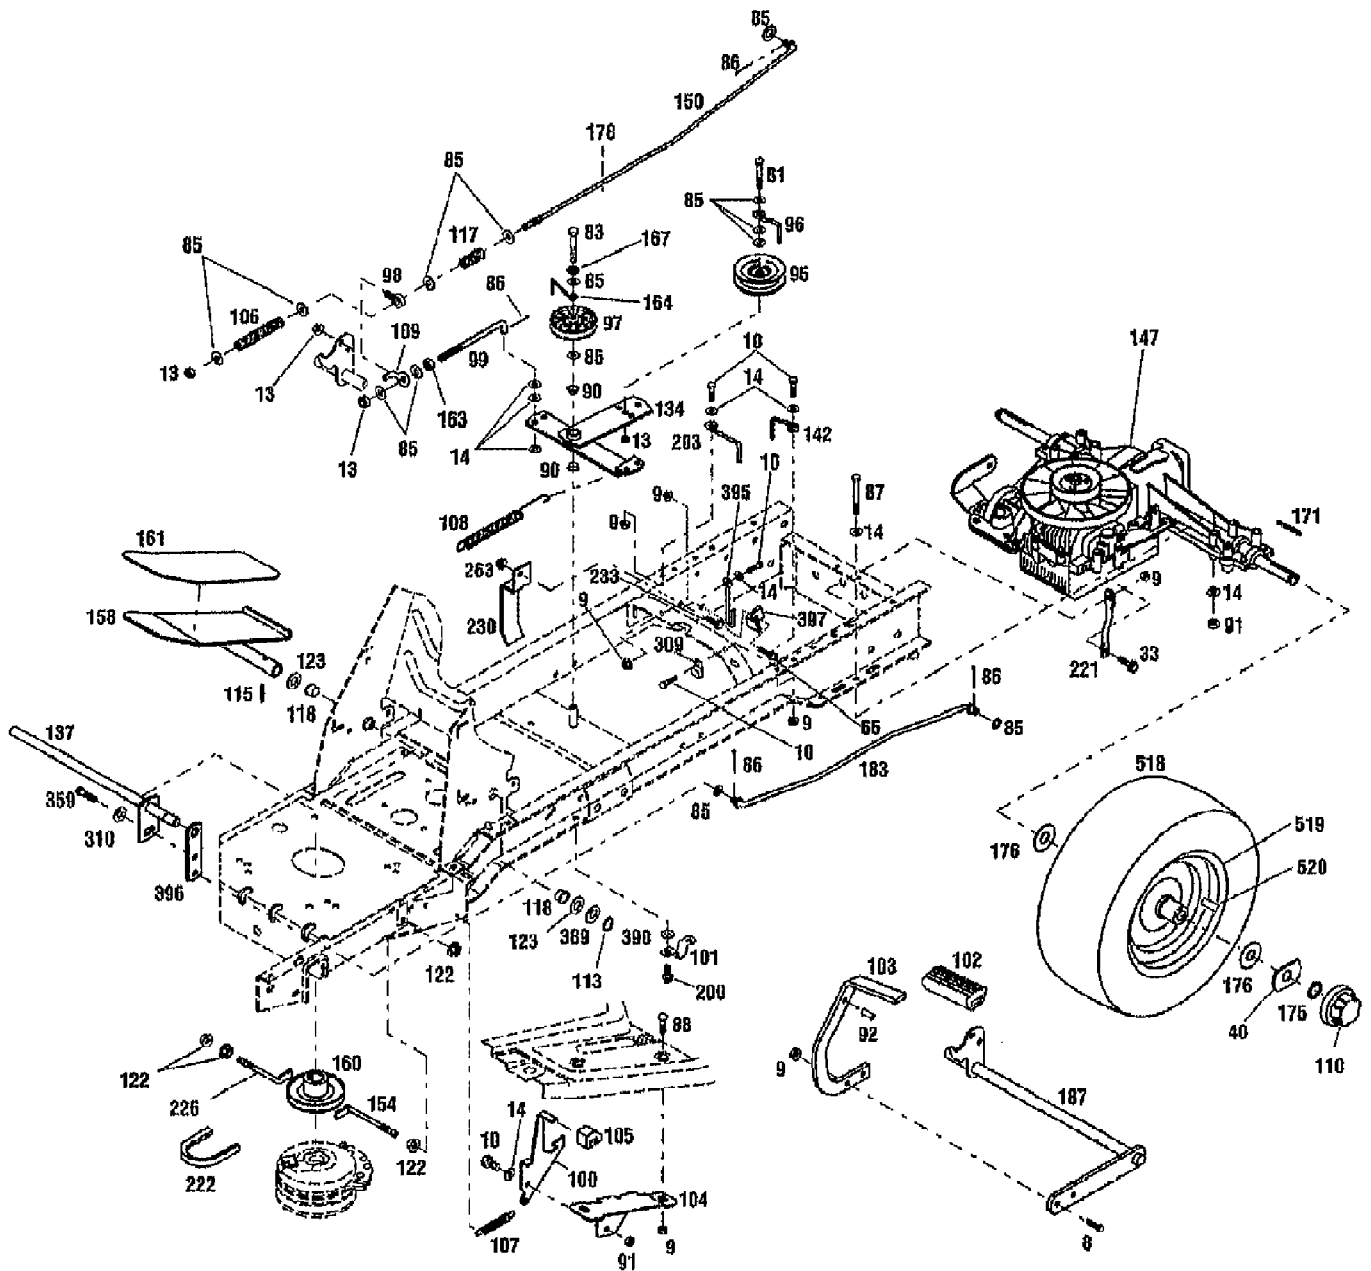

13096 13.5HP HYDROSTATIC LTX TRACTOR (S/N 130960100101)
DRIVE & HYDRO ASSEMBLY

Page 5 of 22

Ref #	Part Number	Qty	S/P/F	Description
8	1100045	0	S	SCR-HH 5/16-18X1.0 G5 ZP
9	1186391	0	S	NUT-HFLK 5/16-18 ZP
10	1100044	0	S	SCR-HHC 5/16-18X.75 GR 5 ZP
13	1733398	0	S	NUT-LOCK 3/8-16
14	1107382	0	/P	WASHER-FLAT 5/16 SAE
33	1766984	0	/P	SCR-HFLK 5/16-18X.75
40	1766241	0	/P	WASHER-SPEC .75X2.50
65	1186309	0	/P	SCR-HH 1/4-20X.625
81	1100048	0	S	SCR-HH 3/8-16X2.0 G5 ZP
83	1100086	0	S	SCR-HH 3/8-16X1.75 G5 ZP
85	1107383	0	S	WASHER-FLAT 3/8 SAE
86	1100346	0	S	PIN-COTTER .09X.75 ZP
87	1111609	0	S	SCR-HH 5/16-18X2.75 G5 ZP
88	1186097	0	S	SCR-CARR 5/16-18X.62 G2 ZP
90	1715538	0	/P	BUSHING-.5X.5 NYLON FLNG
91	1732499	0	/P	NUT-TOP/LK 5/16-18 ZP
92	1770205	0		PIN-DRIVE .312X.75
95	1756151	0	/P	IDLER
96	1760096	0	/P	GUIDE-BELT
97	1760097	0	/P	PULLEY-IDLER
98	1769038	0		BOLT-EYE
99	1772460	0		ROD-CLUTCH
100	1771514	0		LATCH-BRAKE LOCK
101	1765156	0		CLIP-CLAMP .75 ID
102	1765167	0		PAD-FOOT PEDAL
103	1765252	0		PEDAL-BRAKE
104	1765257	0		BRKT-BRAKE LOCK
105	1765297	0		PAD-BRAKE
106	1765305	0		SPRING-COMPRESSION
107	1985140	0		SPRING-EXTENSION
108	1765402	0	/P	SPRING-EXTENSION
109	1765461	0		ROD-PIVOT
110	1766215	0		CAP-HUB
113	1118808	0	/P	RING-RETAIN .625 ID
115	1120210	0		PIN-ROLL .188X1.0
117	1755319	0		SPRING
118	1185802	0		BEARING-FLANGE
122	1186393	0	/P	NUT-HFLK 3/8-16 ZP
123	1715301	0	/P	WASHER-1.115X.637X.06
134	1765064	0	/P	ARM-IDLER
137	1765079	0		SHAFT-HYDRO PIVOT
142	1772191	0		GUIDE-BELT
147	1772033	0		TRANSAXLE-HYDRO
150	1772208	0		ROD-BRAKE
154	1765482	0	/P	RETAINER-CLUTCH
158	1766085001	0		ASSM-PEDAL HYDRO
160	1772330	0	/P	PULLEY-ENGINE
161	1766202	0	/P	PAD-FOOT PEDAL
163	1186231	0	S	NUT-HEX 3/8-16 ZP
164	1767900	0		GUIDE-BELT
167	1100243	0	S	WASHER-LK .375 @ DEPL
171	1983110	0	/P	KEY-3/16X3/16X1 3/4
175	1185388	0	S	RING-RET."E".577 ID