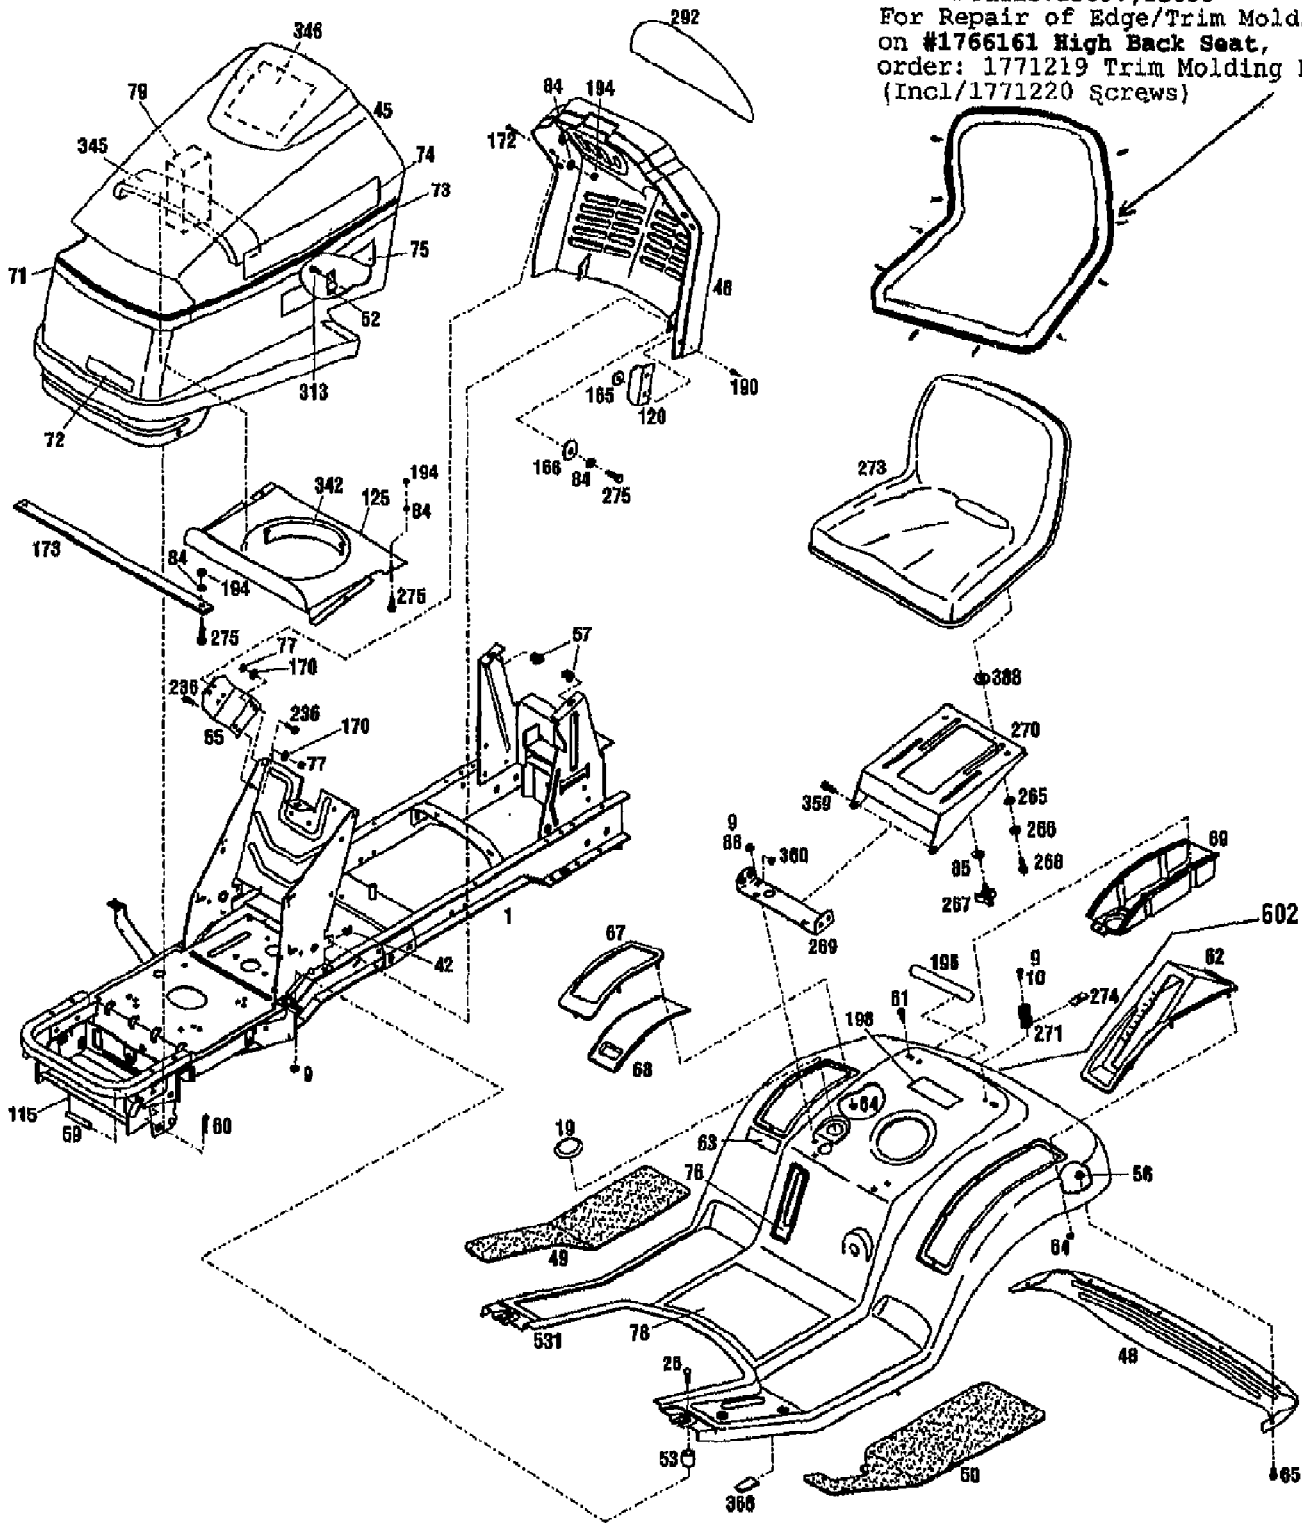

BODY & TRIM ASSEMBLY

Models: 13097, 13099
For Repair of Edge/Trim Molding
on #1766161 High Back Seat,
order: 1771219 Trim Molding Kit
(Incl/1771220 Screws)

13096 13.5HP HYDROSTATIC LTX TRACTOR (S/N 130960100101)
BODYWORK & TRIM ASSEMBLY

Page 2 of 22

Ref #	Part Number	Qty	S/P/F	Description
1	1771825001	0	S	ASSM-FRAME LTX {13096/097}
1	1771828001	0		ASSM-FRAME {13099}
9	1186391	0	S	NUT-HFLK 5/16-18 ZP
10	1100044	0	S	SCR-HHC 5/16-18X.75 GR 5 ZP
19	1768787	0		PLUG 2.50
26	1186100	0	/P	SCR-CARR 5/16-18X1.0 G2 ZP
42	1185893	0	/P	NUT-SPEED
45	1765382	0		HOOD-TRACTOR
46	1765376	0		CONSOLE
48	1765331010	0		TRIM-FENDER REAR
49	1765370	0		PAD-FOOT RH
50	1765371	0	S	PAD-FOOT LH
52	1765384	0		LATCH
53	1730681	0	/P	SPACER-TUBULAR
55	1768775001	0		BRKT-MOUNTING
56	1186389	0	/P	NUT-HF/LK 1/4-20 ZP
57	1761680	0	S	NUT-SELF RETAIN 5/16-18
59	1765497	0		PIN-PIVOT HOOD
60	1723478	0	/P	PIN-HITCH .125X2.56 ZP
61	1186330	0	S	SCR-LOCK
62	1766139	0	S	COVER-LIFT HANDLE {13096/097}
63	1901900	0	/P	DECAL-AMERICAN LEGEND-LRG
64	1750532	0	S	NUT-SELF THREADING
65	1186309	0	/P	SCR-HH 1/4-20X.625
67	1765493	0		TOP-STORAGE COVER
68	1765492	0		COVER-CONTAINER
69	1765494	0		CONTAINER-STORAGE
71	1766383	0		DECAL-STRIPE HOOD FRONT
72	1759101	0		DECAL-LOGO
73	1766382	0		DECAL-STRIPE SIDE
74	1767886	0	/P	DECAL-LOGO TROY-BILT
75	1772260	0		DECAL-HYDRO
76	1766140	0		DECAL-FUEL LEVEL
77	1186230	0	S	NUT-HEX 5/16-18 ZP
78	1772487	0		DECAL-TUNNEL {13096}
78	1766142	0		DECAL-OPER INST {13097}
78	1772966	0		DECAL-TUNNEL {13099}
79	1768829	0		BLOCK-SEALING {13099}
84	1100241	0	S	WASHER-LK .25 ZP
85	1107383	0	S	WASHER-FLAT 3/8 SAE
88	1186097	0	S	SCR-CARR 5/16-18X.62 G2 ZP
115	1120210	0		PIN-ROLL .188X1.0
120	1768828001	0		BRKT-HOOD ALIGN
125	1767873001	0		SHIELD-HEAT UPPER {13099}
165	1736359	0	/P	WASHER-.88X.2X.059
166	1720883	0	/P	WASHER-FLAT 1.25X.28X.062 ZP
170	1100242	0	S	WASHER-LK .312 ZP
172	1816081	0		SCR
173	1770317001	0		STRAP-HOOD
190	1739918	0		RIVET-POP
194	1186229	0	S	NUT-HEX 1/4-20 ZP
196	1759102	0		DECAL-LOGO FENDER
198	1767876	0		DECAL-FUEL