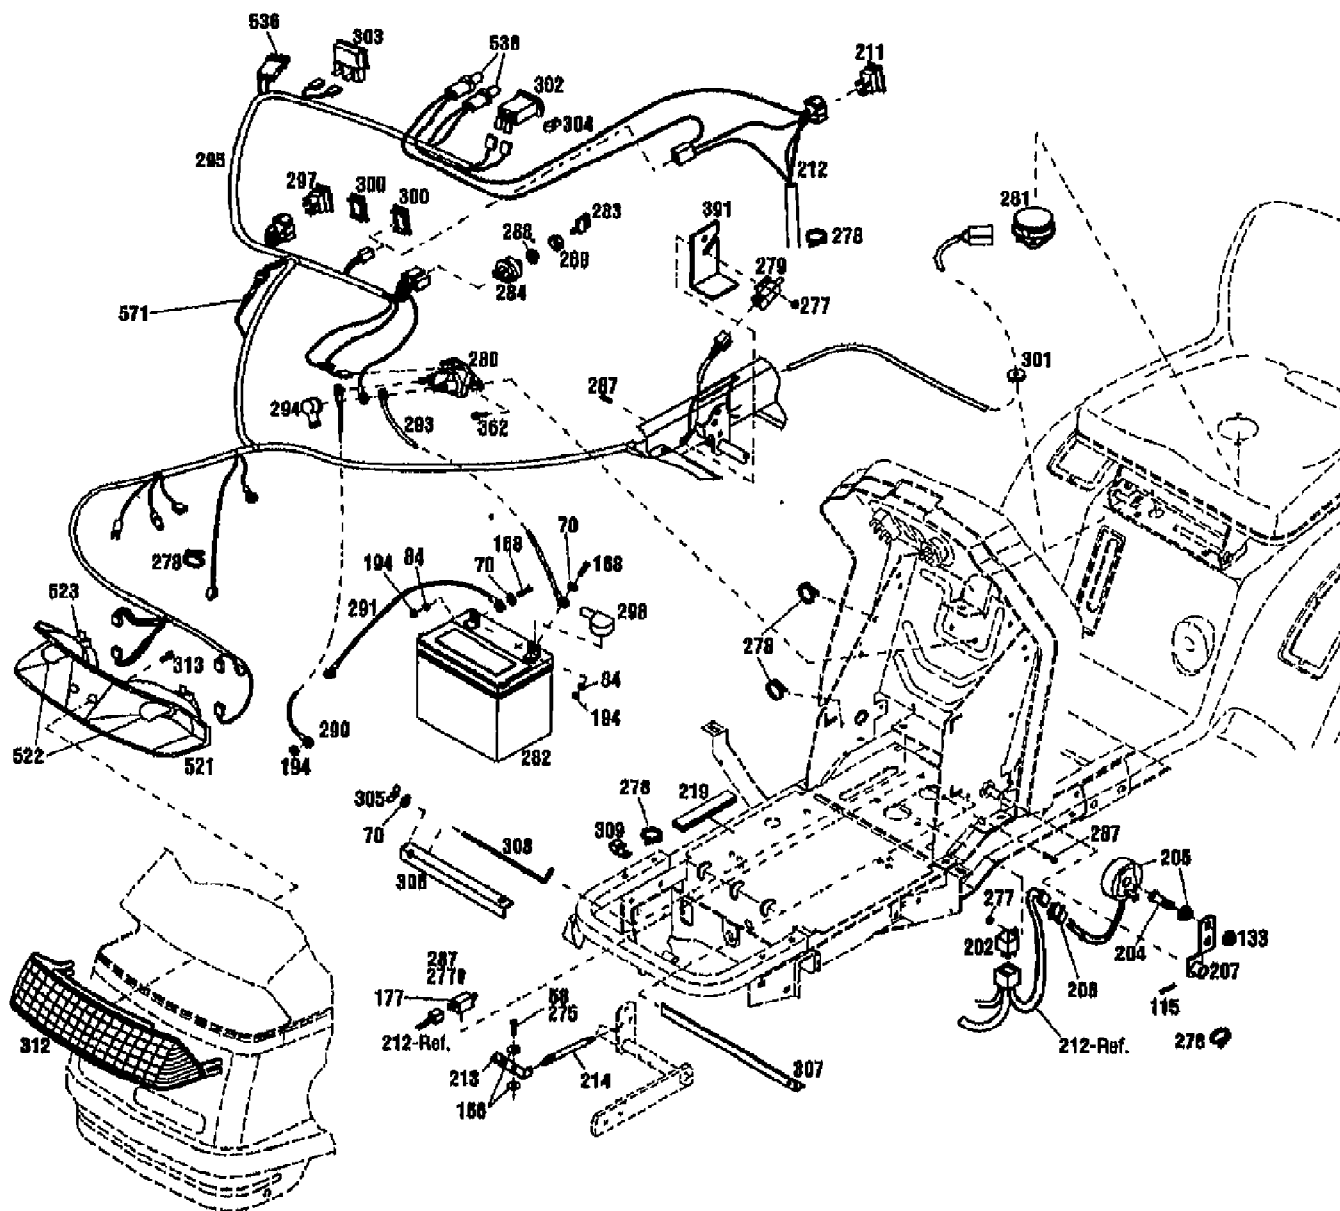

13096 13.5HP HYDROSTATIC LTX TRACTOR (S/N 130960100101)
ELECTRICAL ASSEMBLY

Page 8 of 22

Ref #	Part Number	Qty	S/P/F	Description
58	1734398	0	S	NUT-HT LK 1/4-20 {13099}
70	1107381	0	S	WASHER-FLAT 1/4 SAE
84	1100241	0	S	WASHER-LK .25 ZP
115	1120210	0		PIN-ROLL .188X1.0 {13099}
133	1186396	0		NUT-WHIZ LOCK {13099}
166	1720883	0	/P	WASHER-FLAT 1.25X.28X.062 ZP {13099}
168	1100805	0	S	SCR-HH 1/4-20X.75 G5 ZP
177	1748723	0	/P	SWITCH {13099}
194	1186229	0	S	NUT-HEX 1/4-20 ZP
202	1749907	0	/P	RELAY-SPEED CONTROL {13099}
204	1750736	0	/P	SCR-SPECIAL {13099}
205	1768971	0	/P	ASSM-MAGNET {13099}
206	1767852	0		PIN-TERM HOUSING {13099}
207	1766290	0		ARM-CRUISE {13099}
211	1766350	0	/P	SWITCH-CRUISE {13099}
212	1766351	0		HARNESS-CRUISE {13099}
213	1767803	0		ARM-CRUISE {13099}
214	1767822	0		SPRING {13099}
219	1752694	0		TRIM
275	1111599	0	S	SCR-HH 1/4-20X.625 G5 ZP
277	1185985	0	S	NUT W/LKWASHER 10-24 ZP
278	1735531	0	S	TIE-CABLE NYLON BLACK
279	1751328	0	S	SWITCH
280	1752137	0	S	SOLENOID
281	1768882	0	/P	SWITCH-SEAT
282	1772127	0		BATTERY {13096/097}
282	1772131	0		BATTERY {13099}
283	1753986	0	/P	KEY-IGNITION
284	1754250	0	S	SWITCH-IGNITION
287	1758070	0	S	SCR-HHS 10-24X.625 ZP
288	1758146	0	S	NUT-SWITCH
289	1758147	0	S	CAP-SWITCH
290	1764898	0	S	CABLE-STARTER
291	1764886	0		CABLE-BATTERY (-)
293	1764888	0		CABLE-BATTERY
294	1764890	0		BOOT-SOLENOID
295	1771660	0		HARNESS-WIRING {13096/097}
295	1771661	0		HARNESS-WIRING {13099}
297	1771865	0	/P	SWITCH-PTO
298	1764899	0		BOOT-TERMINAL
300	1766184	0		COVER-SWITCH {13096/097}
301	1766264	0		GROMMET
302	1771652	0		METER-HOUR
303	1764884	0		AMMETER {13099}
304	1766185	0		CLIP-TINNERMAN {13099}
305	1709652	0		NUT-WING
306	1765258001	0	S	CLAMP-BATTERY
307	1765444001	0		BRKT-BATTERY LOWER
308	1766163	0	S	SCR-HOOK
309	1747738	0	/P	CLIP-J
312	1765400	0	/P	LENSE-HEADLIGHT
313	1185712	0		SCR
362	1724492	0		SCR 1/4-20X.5 FL SELF TAP