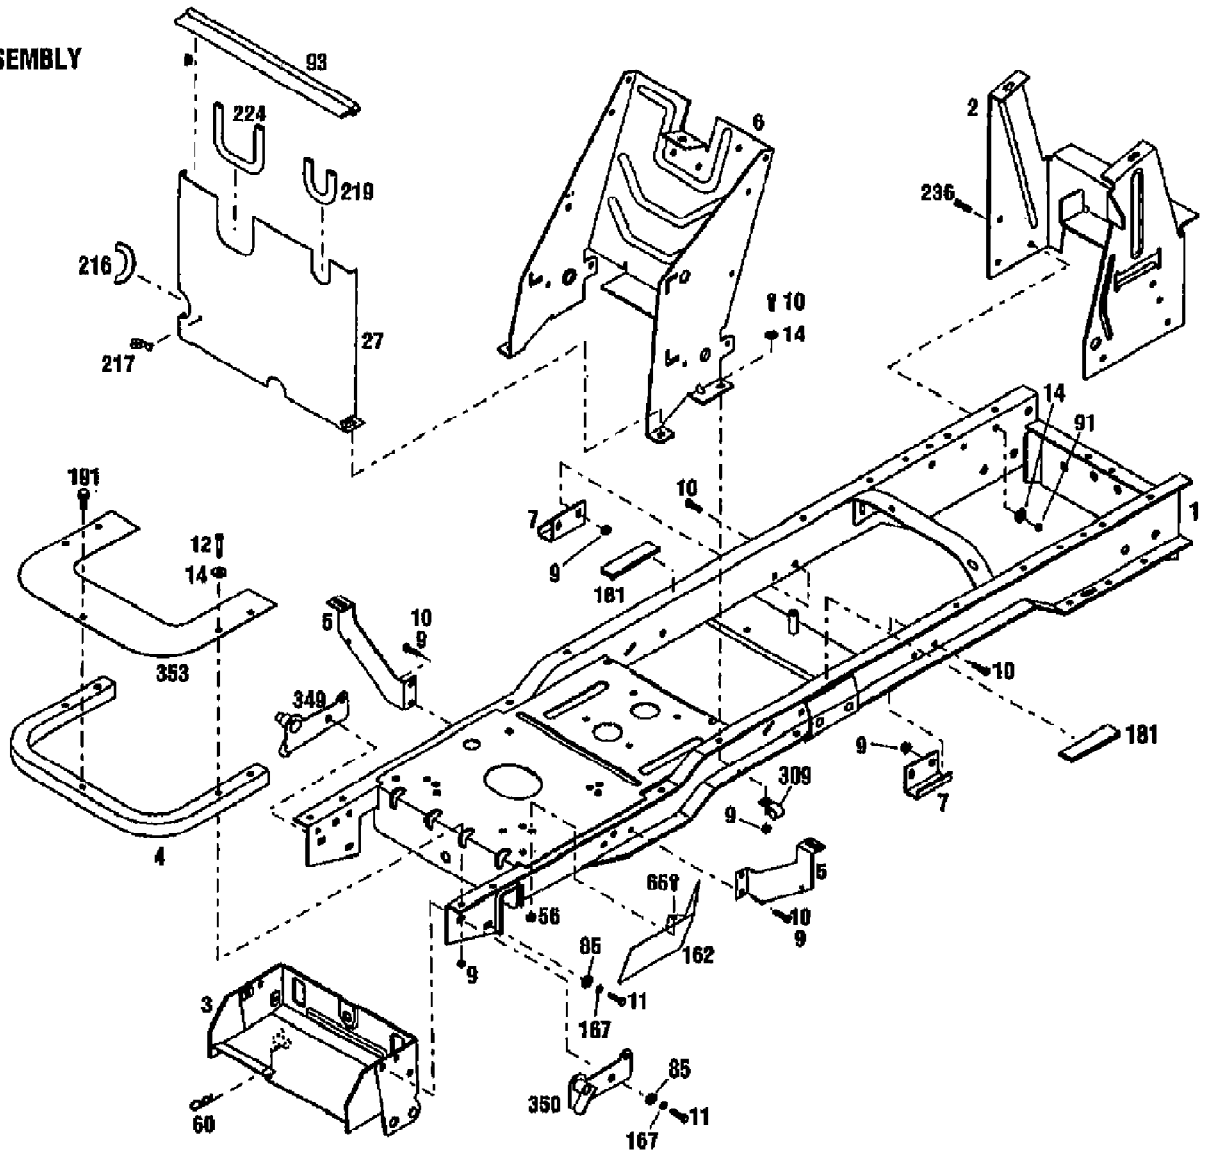

FRAME ASSEMBLY

13096 13.5HP HYDROSTATIC LTX TRACTOR (S/N 130960100101)
FRAME ASSEMBLY

Page 13 of 22

Ref #	Part Number	Qty	S/P/F	Description
1	1771825001	0	S	ASSM-FRAME LTX {13096/097}
1	1771828001	0		ASSM-FRAME {13099}
2	1766050001	0		SUPPORT-REAR TANK
3	1772250001	0		ASSM-BRKT ATTACHMENT
4	1772390001	0		BUMPER-FRONT
5	1765431001	0		SUPPORT-FENDER
6	1772013001	0		SUPPORT-CONSOLE
7	1766086001	0		STOP-MOWER DECK
9	1186391	0	S	NUT-HFLK 5/16-18 ZP
10	1100044	0	S	SCR-HHC 5/16-18X.75 GR 5 ZP
11	1100046	0	S	SCR-HH 3/8-16X1.0 G5 ZP
12	1100779	0	S	SCR-HH 5/16-18X1.75
14	1107382	0	/P	WASHER-FLAT 5/16 SAE
27	1768826001	0		SHIELD-HEAT {13099}
56	1186389	0	/P	NUT-HF/LK 1/4-20 ZP
60	1723478	0	/P	PIN-HITCH .125X2.56 ZP
65	1186309	0	/P	SCR-HH 1/4-20X.625
85	1107383	0	S	WASHER-FLAT 3/8 SAE
91	1732499	0	/P	NUT-TOP/LK 5/16-18 ZP
93	1768834	0		GASKET-HEAT SHIELD {13099}
162	1767874001	0		SHIELD-HEAT UPPER {13099}
167	1100243	0	S	WASHER-LK .375 @ DEPL
181	1767883	0		PAD
191	1754128	0	/P	SCR-FLANGE 1/4-20X3/4 GR5
216	1768835	0		TRIM {13099}
217	1745366	0		HANGER-CABLE {13099}
219	1752694	0		TRIM {13099}
224	1768840	0		TRIM-HEAT SHIELD {13099}
236	1186329	0	S	SCR-HFLK 5/16-18X.75 ZP
309	1747738	0	/P	CLIP-J
349	1767867001	0		PLATE-PIVOT RH
350	1767868001	0		PLATE-PIVOT LH
353	1767963	0		SHIELD-HEAT {13099}