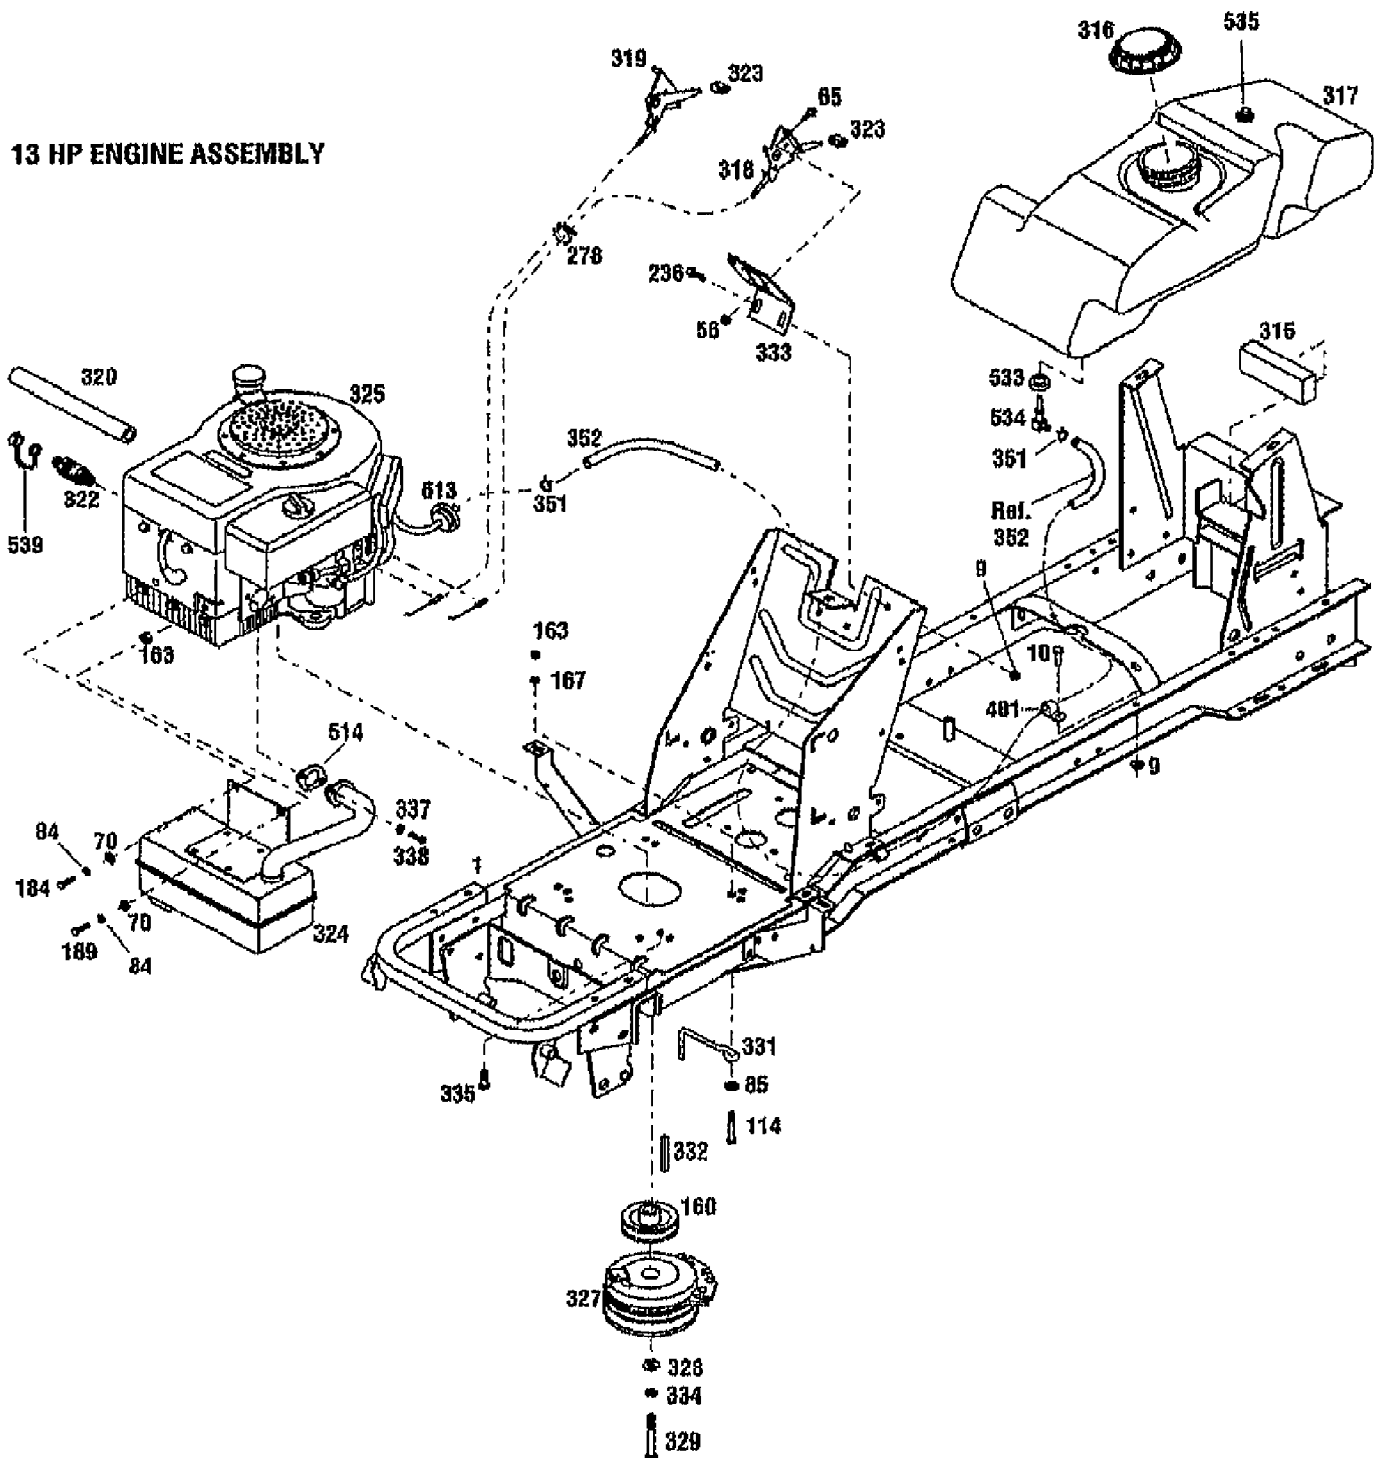

13095 13HP GEAR DRIVE LTX TRACTOR (S/N 130950100101)
ENGINE ASSEMBLY

Page 10 of 21

Ref #	Part Number	Qty	S/P/F	Description
1	1771825001	0	S	ASSM-FRAME LTX
9	1100045	0	S	SCR-HH 5/16-18X1.0 G5 ZP
10	1100044	0	S	SCR-HHC 5/16-18X.75 GR 5 ZP
56	1186389	0	/P	NUT-HF/LK 1/4-20 ZP
65	1186309	0	/P	SCR-HH 1/4-20X.625
70	1107381	0	S	WASHER-FLAT 1/4 SAE
84	1100241	0	S	WASHER-LK .25 ZP
85	1107383	0	S	WASHER-FLAT 3/8 SAE
114	1768194	0	S	SCR-THRD FRM 3/8-16X1.50
160	1766200	0	/P	PULLEY-ENGINE
163	1186231	0	S	NUT-HEX 3/8-16 ZP
167	1100243	0	S	WASHER-LK .375 @ DEPL
184	1111600	0	S	SCR-HH 1/4-20 X .875
189	1100806	0	S	SCR-HH 1/4-20X1.25
219	0	0		NOT USED
236	1186329	0	S	SCR-HFLK 5/16-18X.75 ZP
278	1735531	0	S	TIE-CABLE NYLON BLACK
315	1766341	0		PAD-FUEL TANK
316	1766188	0	/P	CAP-FUEL
317	1765404	0		TANK-FUEL
318	1767983	0	S	CONTROL-THROTTLE
319	1767982	0		CONTROL-CHOKE
320	1769006	0	S	HOSE-OIL DRAIN
322	1768865	0	S	ASSM-OIL VALVE
323	1766121	0	/P	KNOB
324	1770568	0		MUFFLER
325	0	0	F	ENGINE, 13HP, MODEL 28M707
327	1772388	0	S	CLUTCH-ELECTRIC
328	1744455	0	/P	WASHER-SPEC 1.42X.468X.25 ZP
329	1744454	0	S	SCR-HH 7/16-20X3 G5 ZP
331	1772385	0	/P	CLUTCH-RETAINER
332	1104337	0	S	KEY-.25 SQ X 1.5
333	1766119001	0		BRKT-MOUNTING CONTROL
334	1100244	0	S	WASHER-LK .438 ZP
335	1762042	0		SCR-HH 3/8-16X1.0 THDFM
337	1185140	0	S	WASHER-LOCK
338	1747993	0	S	SCR-HXSKT 5/16-18X.75 BO
351	1750687	0	S	CLAMP-HOSE
352	1767879	0		LINE-FUEL
401	1807450	0		CLAMP-WIRE
513	1727591	0		FILTER-FUEL
514	0	0	F	MUFFLER GASKET
533	1738433	0	S	BUSHING-RUBBER
534	1751477	0	S	ELBOW-90 DEG (FUEL LINE)
535	1768804	0	S	VENT-FUEL TANK
539	1766326	0		CAP-OIL DRAIN