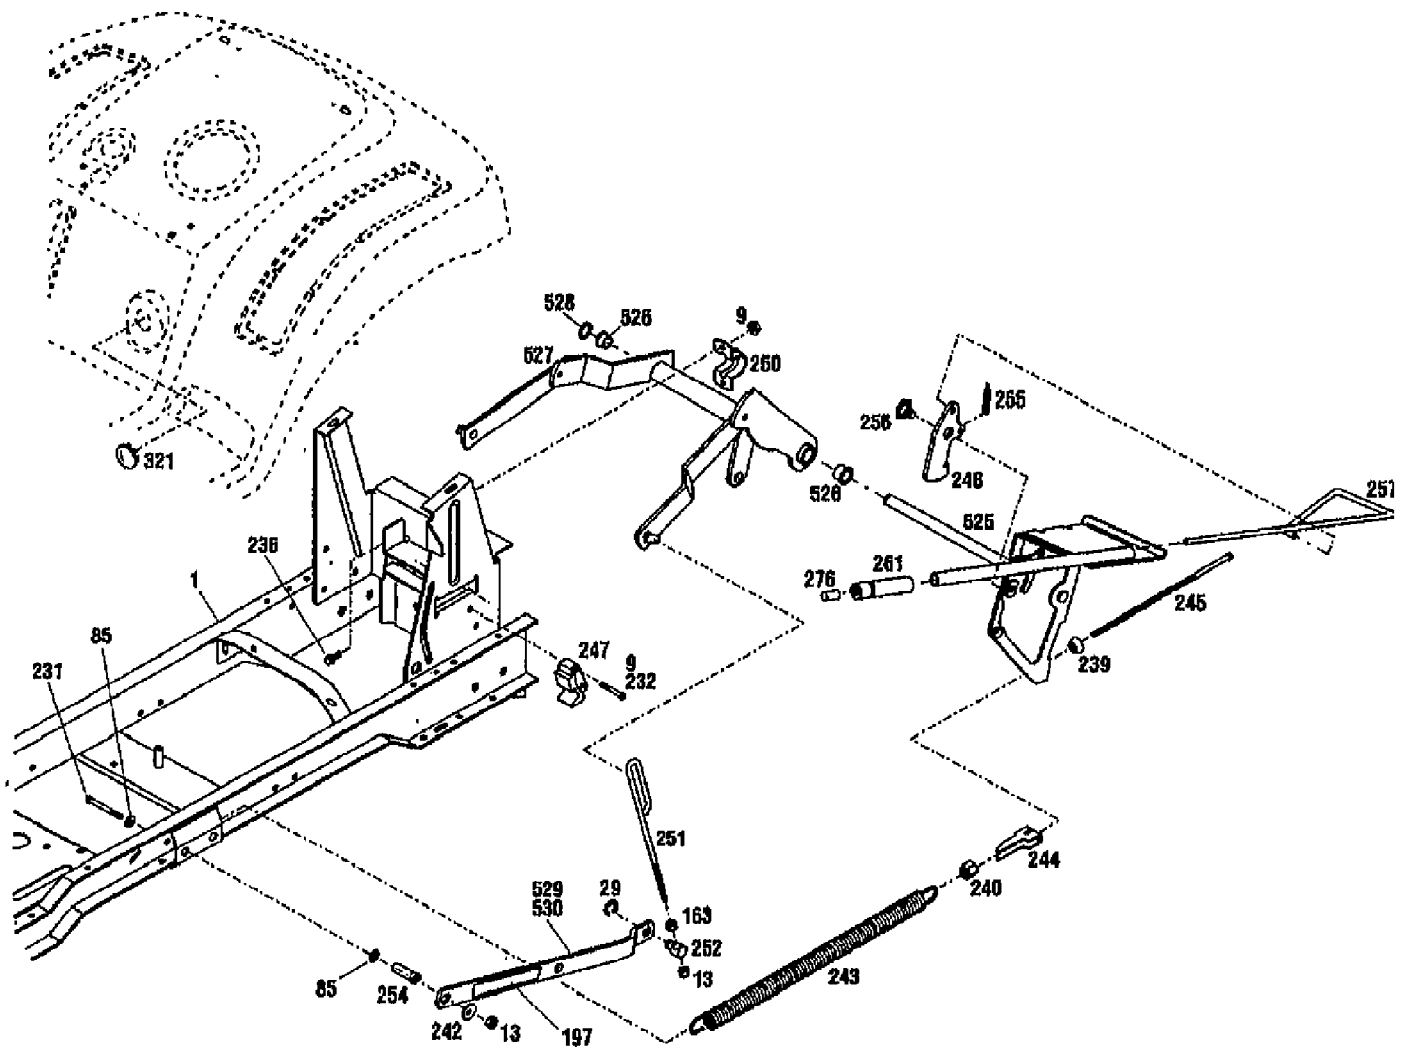

13095 13HP GEAR DRIVE LTX TRACTOR (S/N 130950100101)
LIFT ASSEMBLY

Page 14 of 21

Ref #	Part Number	Qty	S/P/F	Description
1	1771825001	0	S	ASSM-FRAME LTX
9	1186391	0	S	NUT-HFLK 5/16-18 ZP
13	1733398	0	S	NUT-LOCK 3/8-16
29	1177567	0	S	RING-RETAINING
85	1107383	0	S	WASHER-FLAT 3/8 SAE
163	1186231	0	S	NUT-HEX 3/8-16 ZP
197	1767877	0		DECAL-WARNING
231	1111614	0	S	SCR-HH 3/8-16X3.0 G5 ZP
232	1100799	0	S	SCR-HH 5/16-18X1.5 G5 ZP
236	1186329	0	S	SCR-HFLK 5/16-18X.75 ZP
239	1714521	0		BEARING-SPHERICAL
240	1717942	0		NUT-SPECIAL 5/16-18
242	1763355	0	S	WASHER-1.5X.375X.18 ZP
243	1765445	0		SPRING-LIFT ASSIST
244	1765457	0		BRKT-LIFT ASSIST
245	1765458	0		SCR-LIFT ASSIST
247	1766028	0		BLOCK-DETENT
248	1766029001	0		LATCH
250	1766057	0		CLAMP-LIFT
251	1766058	0		ROD-LIFT
252	1772438	0	/P	SWIVEL-REAR LIFT
254	1766080	0		SPACER
255	1766174	0		SPRING-EXTENSION
256	1766175	0		SCR-SHOULDER
257	1766178	0		ROD
261	1766340	0		GRIP-LIFT
276	1767880	0	S	BUTTON-LIFT
321	1772165	0		PLUG-DOME
525	1766032001	0		HANDLE-LIFT
526	1764140	0	/P	BUSHING
527	1766068001	0		LIFT
528	1185649	0	/P	RING-RETAINING EXT .694 ID
529	1768718	0		LINK-LIFT W/DECAL
530	1768717	0	/P	LINK-LIFT W/DECAL