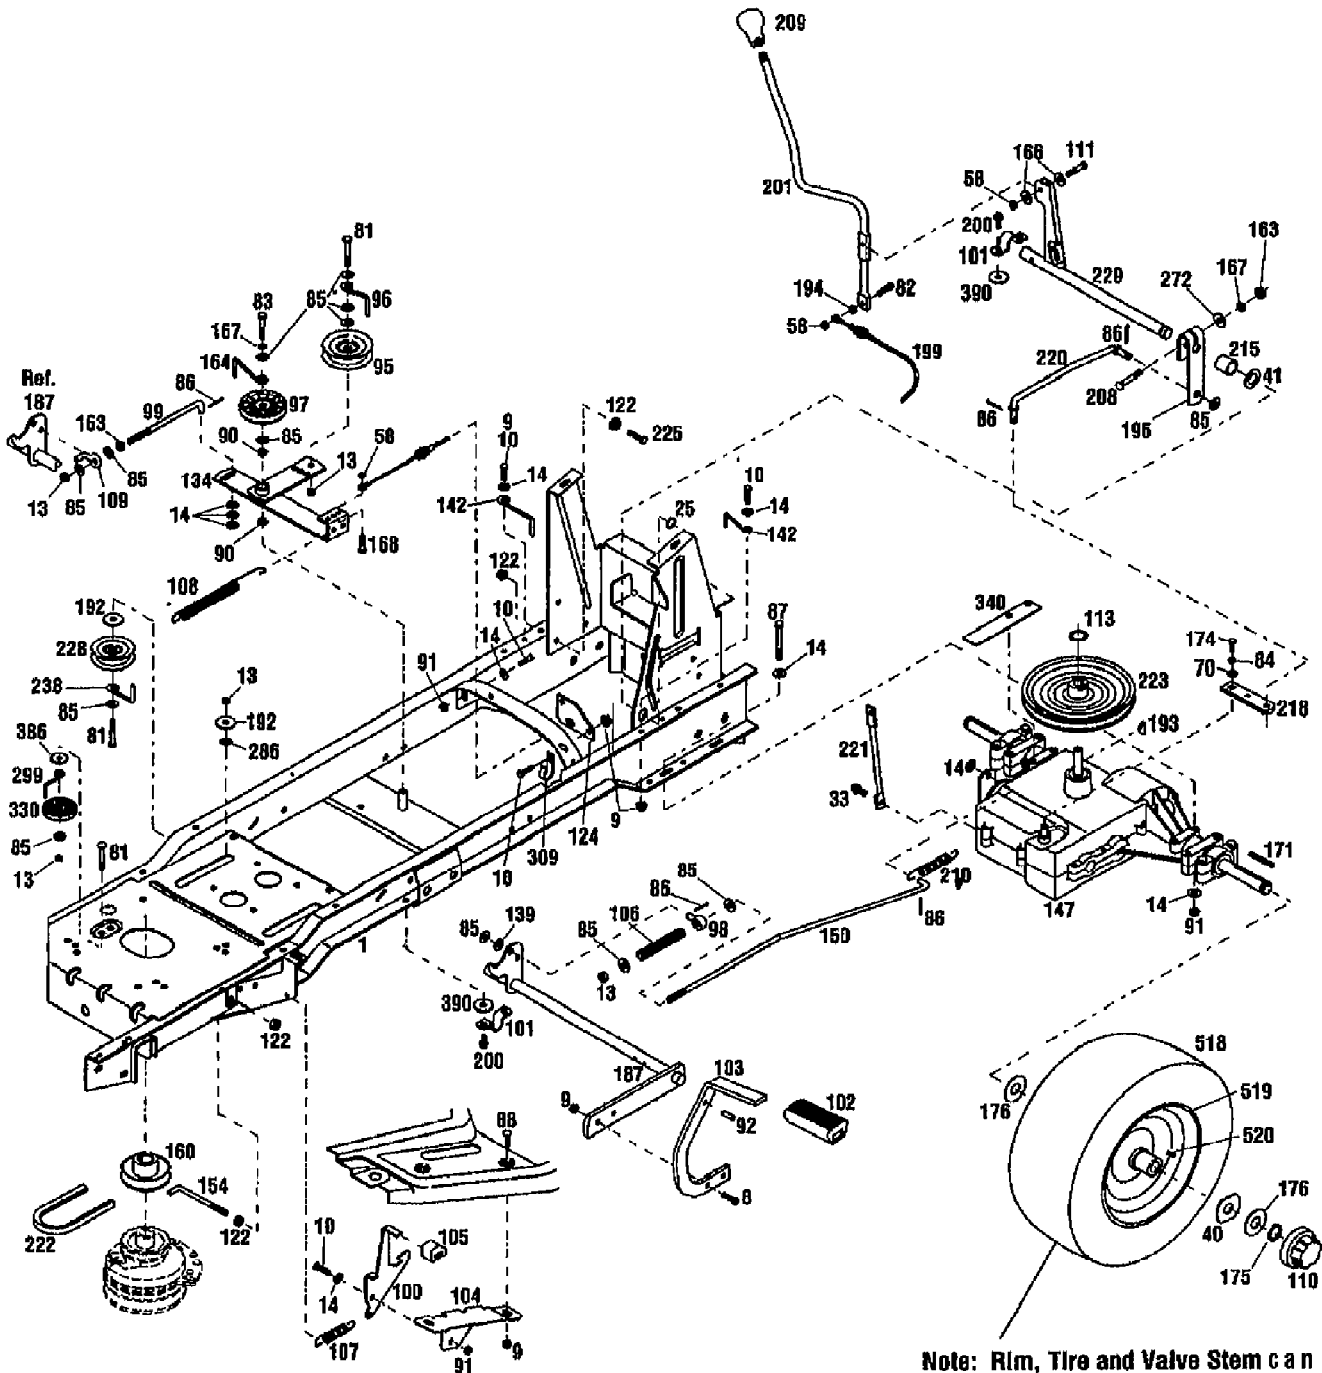

13095 13HP GEAR DRIVE LTX TRACTOR (S/N 130950100101)
DRIVE ASSEMBLY

PEERLESS 5-SPEED TRANSMISSION ASSEMBLY

Note: Rim, Tire and Valve Stem can be sold separately. See Refs. 518, 519 and 520.

13095 13HP GEAR DRIVE LTX TRACTOR (S/N 130950100101)
DRIVE ASSEMBLY

Page 5 of 21

Ref #	Part Number	Qty	S/P/F	Description
1	1771825001	0	S	ASSM-FRAME LTX
8	1100045	0	S	SCR-HH 5/16-18X1.0 G5 ZP
9	1186391	0	S	NUT-HFLK 5/16-18 ZP
10	1100044	0	S	SCR-HHC 5/16-18X.75 GR 5 ZP
13	1733398	0	S	NUT-LOCK 3/8-16
14	1107382	0	/P	WASHER-FLAT 5/16 SAE
25	1113527	0	S	RING-RETAIN EXT .707 ID
33	1766984	0	/P	SCR-HFLK 5/16-18X.75
40	1766241	0	/P	WASHER-SPEC .75X2.50
41	1185830	0	S	WASHER-1.38 X.765X .06 ZP
58	1734398	0	S	NUT-HT LK 1/4-20
70	1107381	0	S	WASHER-FLAT 1/4 SAE
81	1100048	0	S	SCR-HH 3/8-16X2.0 G5 ZP
82	1100069	0	S	SCR-HH 1/4-20X1.0
83	1100086	0	S	SCR-HH 3/8-16X1.75 G5 ZP
84	1100241	0	S	WASHER-LK .25 ZP
85	1107383	0	S	WASHER-FLAT 3/8 SAE
86	1100346	0	S	PIN-COTTER .09X.75 ZP
87	1111609	0	S	SCR-HH 5/16-18X2.75 G5 ZP
88	1186097	0	S	SCR-CARR 5/16-18X.62 G2 ZP
90	1715538	0	/P	BUSHING-.5X.5 NYLON FLNG
91	1732499	0	/P	NUT-TOP/LK 5/16-18 ZP
92	1770205	0		PIN-DRIVE .312X.75
95	1756151	0	/P	IDLER
96	1760096	0	/P	GUIDE-BELT
97	1760097	0	/P	PULLEY-IDLER
98	1751848	0		SWIVEL
99	1772460	0		ROD-CLUTCH
100	1771514	0		LATCH-BRAKE LOCK
101	1765156	0		CLIP-CLAMP .75 ID
102	1765167	0		PAD-FOOT PEDAL
103	1765252	0		PEDAL-BRAKE
104	1765257	0		BRKT-BRAKE LOCK
105	1765297	0		PAD-BRAKE
106	1765305	0		SPRING-COMPRESSION
106	1765305	0		SPRING-COMPRESSION
107	1985140	0		SPRING-EXTENSION
108	1765402	0	/P	SPRING-EXTENSION
109	1765461	0		ROD-PIVOT
110	1766215	0		CAP-HUB
111	1186312	0		SCR-HFLK 1/4-20X1.00
113	1118808	0	/P	RING-RETAIN .625 ID
122	1186393	0	/P	NUT-HFLK 3/8-16 ZP
124	1767889	0		SUPPORT-CABLE
134	1765048	0		PLATE-IDLER
139	1890945	0	S	WASHER-FLAT .375DIA
142	1767808	0		GUIDE-BELT
147	0	0	F	TRANSAXLE
150	1767895	0		ROD-BRAKE
154	1766025	0	/P	RETAINER-CLUTCH
160	1766200	0	/P	PULLEY-ENGINE
163	1186231	0	S	NUT-HEX 3/8-16 ZP
164	1767900	0		GUIDE-BELT