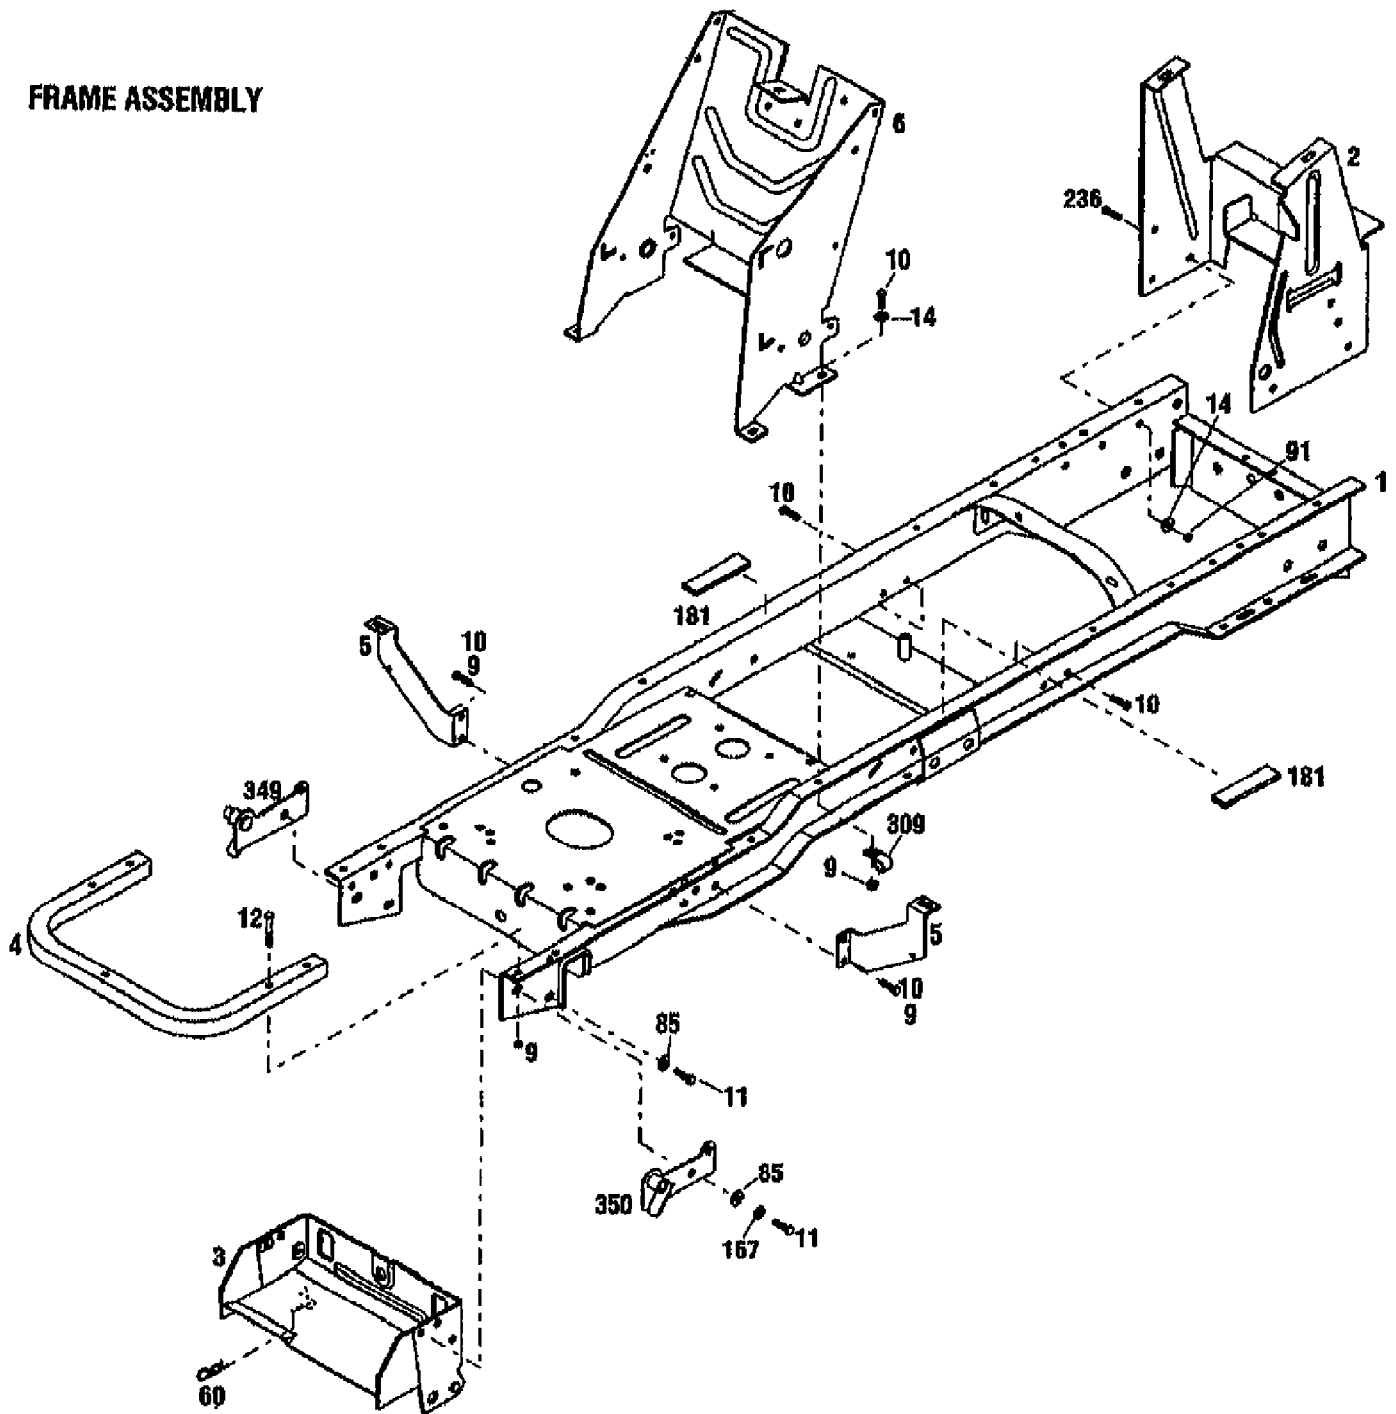

FRAME ASSEMBLY

13095 13HP GEAR DRIVE LTX TRACTOR (S/N 130950100101)
FRAME ASSEMBLY

Page 12 of 21

Ref #	Part Number	Qty	S/P/F	Description
1	1771825001	0	S	ASSM-FRAME LTX
2	1766050001	0		SUPPORT-REAR TANK
3	1772250001	0		ASSM-BRKT ATTACHMENT
4	1772390001	0		BUMPER-FRONT
5	1765431001	0		SUPPORT-FENDER
6	1772013001	0		SUPPORT-CONSOLE
9	1186391	0	S	NUT-HFLK 5/16-18 ZP
10	1100044	0	S	SCR-HHC 5/16-18X.75 GR 5 ZP
11	1100046	0	S	SCR-HH 3/8-16X1.0 G5 ZP
12	1100779	0	S	SCR-HH 5/16-18X1.75
14	1107382	0	/P	WASHER-FLAT 5/16 SAE
60	1723478	0	/P	PIN-HITCH .125X2.56 ZP
85	1107383	0	S	WASHER-FLAT 3/8 SAE
91	1732499	0	/P	NUT-TOP/LK 5/16-18 ZP
167	1100243	0	S	WASHER-LK .375 @ DEPL
181	1767883	0		PAD
236	1186329	0	S	SCR-HFLK 5/16-18X.75 ZP
309	1747738	0	/P	CLIP-J
349	1767867001	0		PLATE-PIVOT RH
350	1767868001	0		PLATE-PIVOT LH