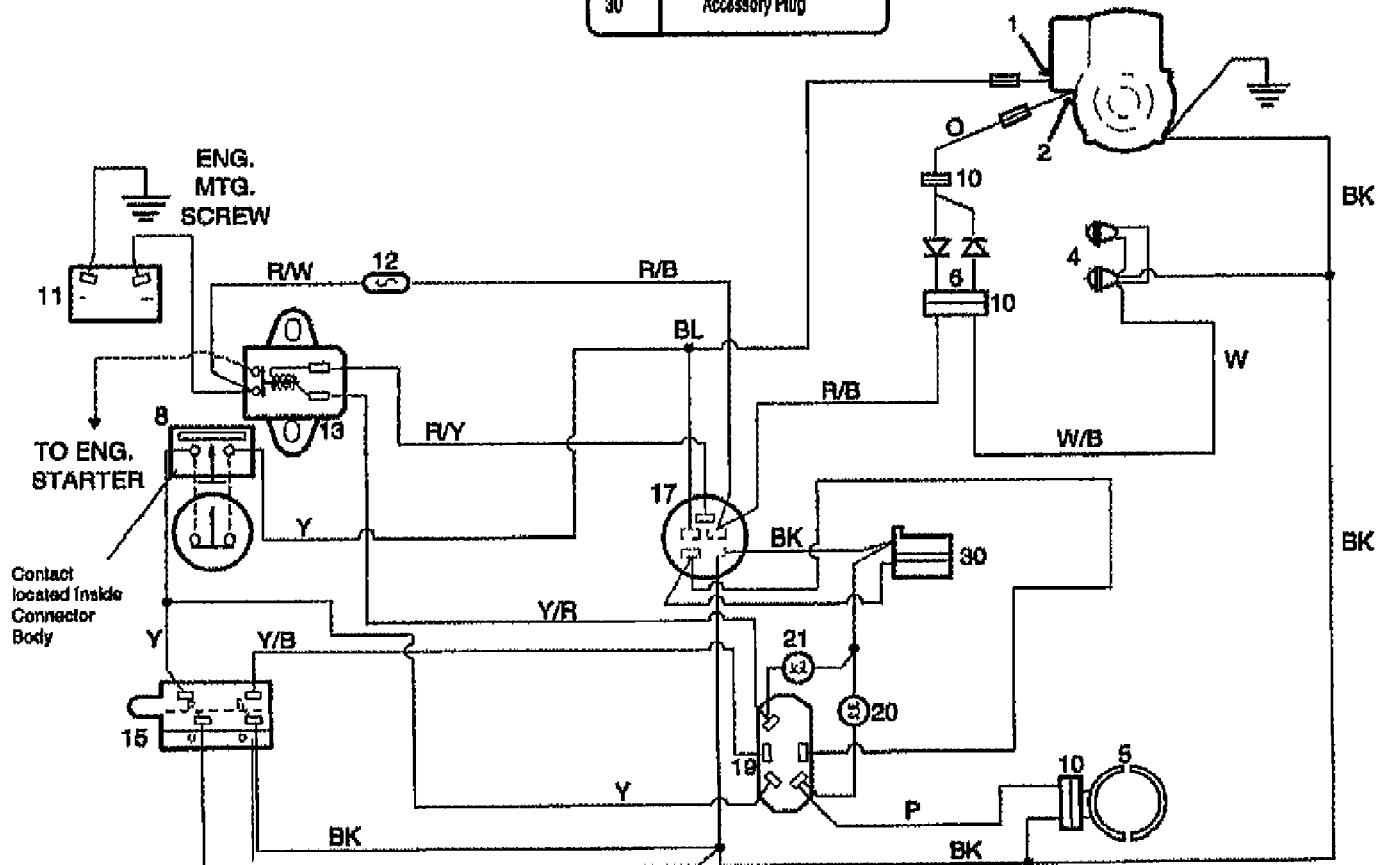

WIRE COLOR CODE

WIRE COLOR CODE	
BK	Black
BL	Blue
P	Purple
R	Red
W	White
Y	Yellow
R/W	Red/White
R/B	Red/Black
R/Y	Red/Yellow
Y/R	Yellow/Red
W/B	White/Black