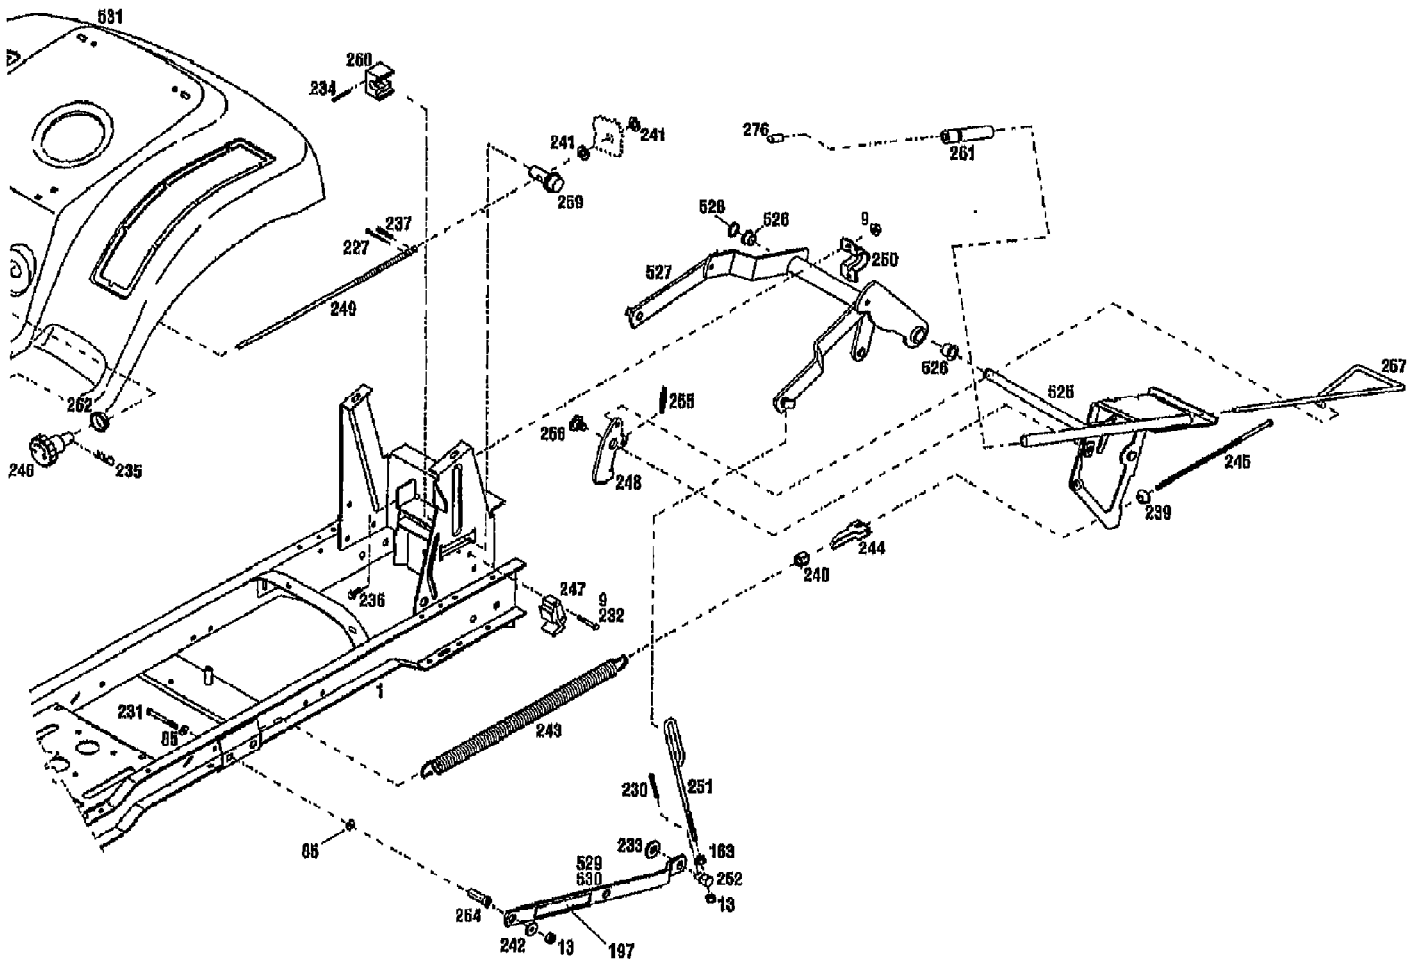

LIFT ASSEMBLY

13084 13HP GEAR DRIVE GARDEN TRACTOR (S/N 130840100101)
LIFT ASSEMBLY

Page 14 of 21

Ref #	Part Number	Qty	S/P/F	Description
1	1765435001	0	S	ASSM-FRAME LTX
9	1186391	0	S	NUT-HFLK 5/16-18 ZP
13	1733398	0	S	NUT-LOCK 3/8-16
85	1107383	0	S	WASHER-FLAT 3/8 SAE
163	1186231	0	S	NUT-HEX 3/8-16 ZP
197	1767877	0		DECAL-WARNING
227	1100349	0	S	PIN-COTTER .125 X .75 ZP
230	1100351	0		PIN-COTTER .120X1.25 ZP
231	1111614	0	S	SCR-HH 3/8-16X3.0 G5 ZP
232	1100799	0	S	SCR-HH 5/16-18X1.5 G5 ZP
233	1107386	0	S	WASHER-1.305X.649X.098 ZP
234	1185376	0	/P	PIN-DRIVE
235	1817091	0		PIN-HITCH
236	1186329	0	S	SCR-HFLK 5/16-18X.75 ZP
237	1187961	0	/P	PIN-ROLL .156X1.0
239	1714521	0		BEARING-SPHERICAL
240	1717942	0		NUT-SPECIAL 5/16-18
241	1738490	0	/P	SPACER
242	1763355	0	S	WASHER-1.5X.375X.18 ZP
243	1765445	0		SPRING-LIFT ASSIST
244	1765447	0		AXLE-FRONT
245	1765458	0		SCR-LIFT ASSIST
246	1765485	0	/P	KNOB-HEIGHT ADJUST
247	1766028	0		BLOCK-DETENT
248	1766029001	0		LATCH
249	1766048	0		KIT-SVC SCR HGT ADJ
250	1766057	0		CLAMP-LIFT
251	1766058	0		ROD-LIFT
252	1766059	0	/P	SWIVEL-LIFT REAR
254	1766080	0		SPACER
255	1766174	0		SPRING-EXTENSION
256	1766175	0		SCR-SHOULDER
257	1766178	0		ROD
259	1766257	0		BLOCK-HEIGHT ADJUST
260	1766259	0		COLLAR-HEIGHT ADJUST
261	1766340	0		GRIP-LIFT
262	1766346	0		GROMMET-SNAP BUSHING
276	1767880	0	S	BUTTON-LIFT
525	1766032001	0		HANDLE-LIFT
526	1764140	0	/P	BUSHING
527	1766068001	0		LIFT
528	1185649	0	/P	RING-RETAINING EXT .694 ID
529	1768718	0		LINK-LIFT W/DECAL
530	1768717	0	/P	LINK-LIFT W/DECAL
531	1768716	0		FENDER-RED W/DECALS
600	1735222	0	/P/F	PAINT-BLACK SPRAY
601	1900706	0	S/F	PAINT-RED SPRAYCAN POWDER