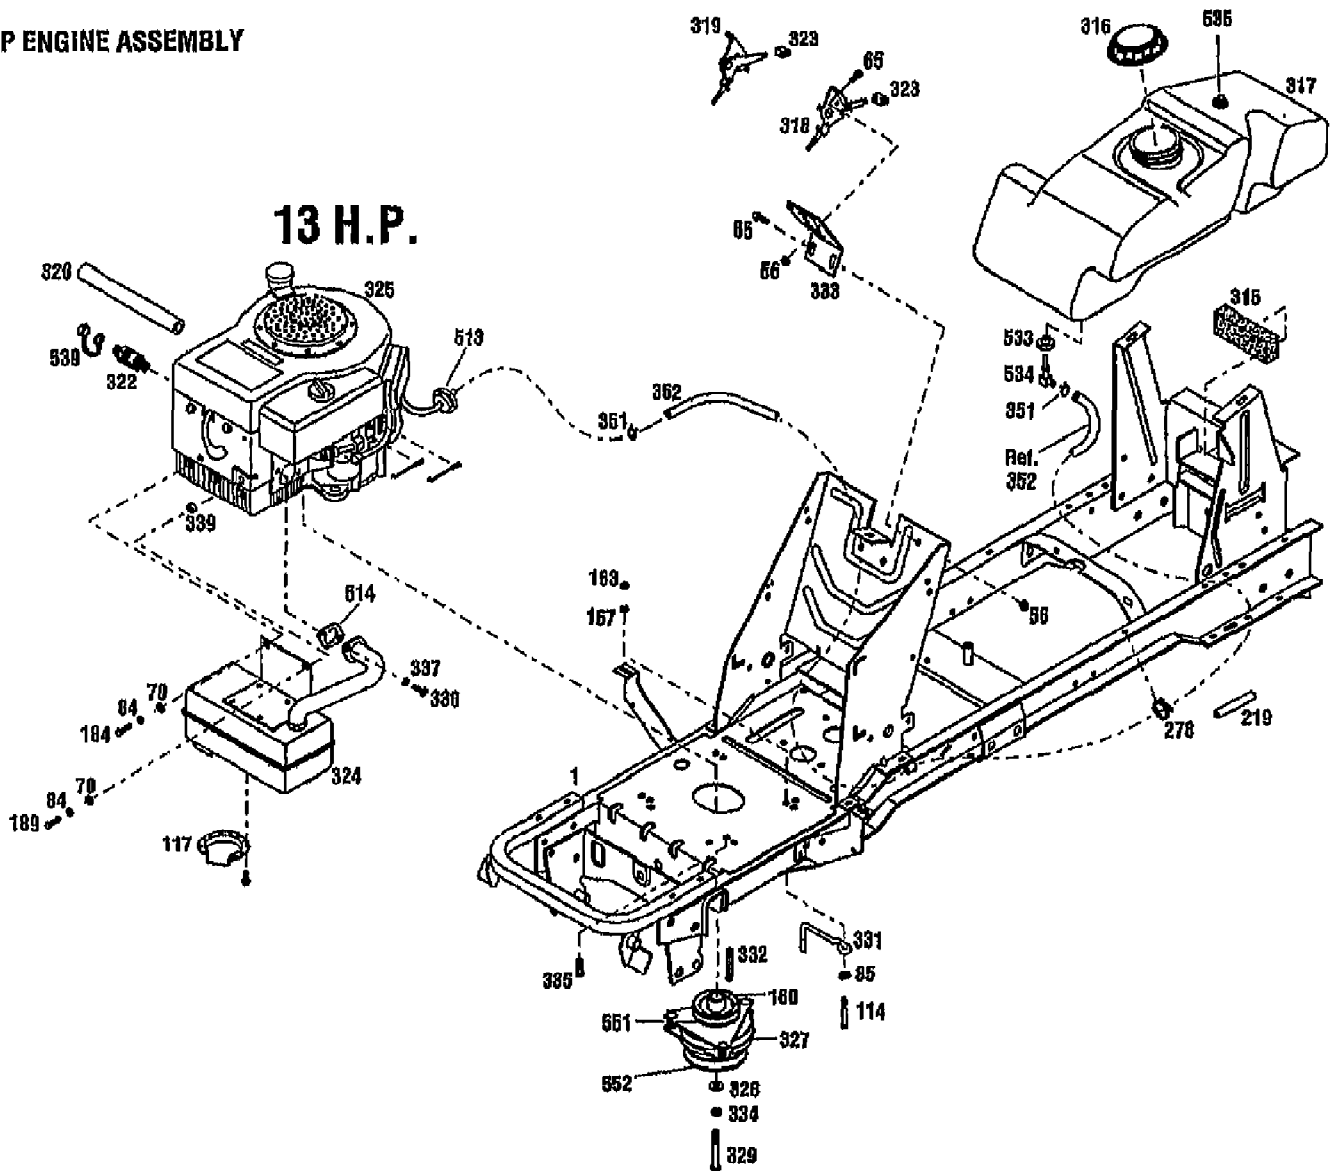

13 HP ENGINE ASSEMBLY

13084 13HP GEAR DRIVE GARDEN TRACTOR (S/N 130840100101)
ENGINE ASSEMBLY

Page 10 of 21

Ref #	Part Number	Qty	S/P/F	Description
1	1765435001	0	S	ASSM-FRAME LTX
56	1186389	0	/P	NUT-HF/LK 1/4-20 ZP
65	1186309	0	/P	SCR-HH 1/4-20X.625
70	1107381	0	S	WASHER-FLAT 1/4 SAE
84	1100241	0	S	WASHER-LK .25 ZP
85	1107383	0	S	WASHER-FLAT 3/8 SAE
114	1768194	0	S	SCR-THRD FRM 3/8-16X1.50
117	1758940	0	S	DEFLECTOR-MUFFLER
160	1766200	0	/P	PULLEY-ENGINE
163	1186231	0	S	NUT-HEX 3/8-16 ZP
167	1100243	0	S	WASHER-LK .375 @ DEPL
184	1111600	0	S	SCR-HH 1/4-20 X .875
189	1100806	0	S	SCR-HH 1/4-20X1.25
219	1752694	0		TRIM
278	1735531	0	S	TIE-CABLE NYLON BLACK
315	1766341	0		PAD-FUEL TANK
316	1766188	0	/P	CAP-FUEL
317	1765404	0		TANK-FUEL
318	1767983	0	S	CONTROL-THROTTLE
319	1767982	0		CONTROL-CHOKE
320	1769006	0	S	HOSE-OIL DRAIN
322	1768865	0	S	ASSM-OIL VALVE
323	1766121	0	/P	KNOB
324	1766297	0		MUFFLER
325	0	0	F	ENGINE, 13HP B&S DIAMOND PLUS (13084) #28M707-0615 A1 (CARB)
327	1755341	0	S	CLUTCH-ELECTRIC
328	1744455	0	/P	WASHER-SPEC 1.42X.468X.25 ZP
329	1767165	0	S	SCR-HH 7/16-20X3.00
331	1754787	0	/P	CLUTCH-RETAINER
332	1748146	0		KEY-.25 SQ X 2.5
333	1766119001	0		BRKT-MOUNTING CONTROL
334	1100244	0	S	WASHER-LK .438 ZP
335	1762042	0		SCR-HH 3/8-16X1.0 THDFM
337	1185140	0	S	WASHER-LOCK
338	1747993	0	S	SCR-HXSKT 5/16-18X.75 BO
339	1755340	0		SPACER-.625X.344X.34
351	1750687	0	S	CLAMP-HOSE
352	1767879	0		LINE-FUEL
513	1727591	0		FILTER-FUEL
514	0	0	F	MUFFLER GASKET
533	1738433	0	S	BUSHING-RUBBER
534	1751477	0	S	ELBOW-90 DEG (FUEL LINE)
535	1768804	0	S	VENT-FUEL TANK
539	1766326	0		CAP-OIL DRAIN
551	1724194	0		BEARING-UPPER CLUTCH
552	1754156	0	/P	BEARING-CLUTCH LOWER
	1735222	0	/P/F	PAINT-BLACK SPRAY
	1900706	0	S/F	PAINT-RED SPRAYCAN POWDER