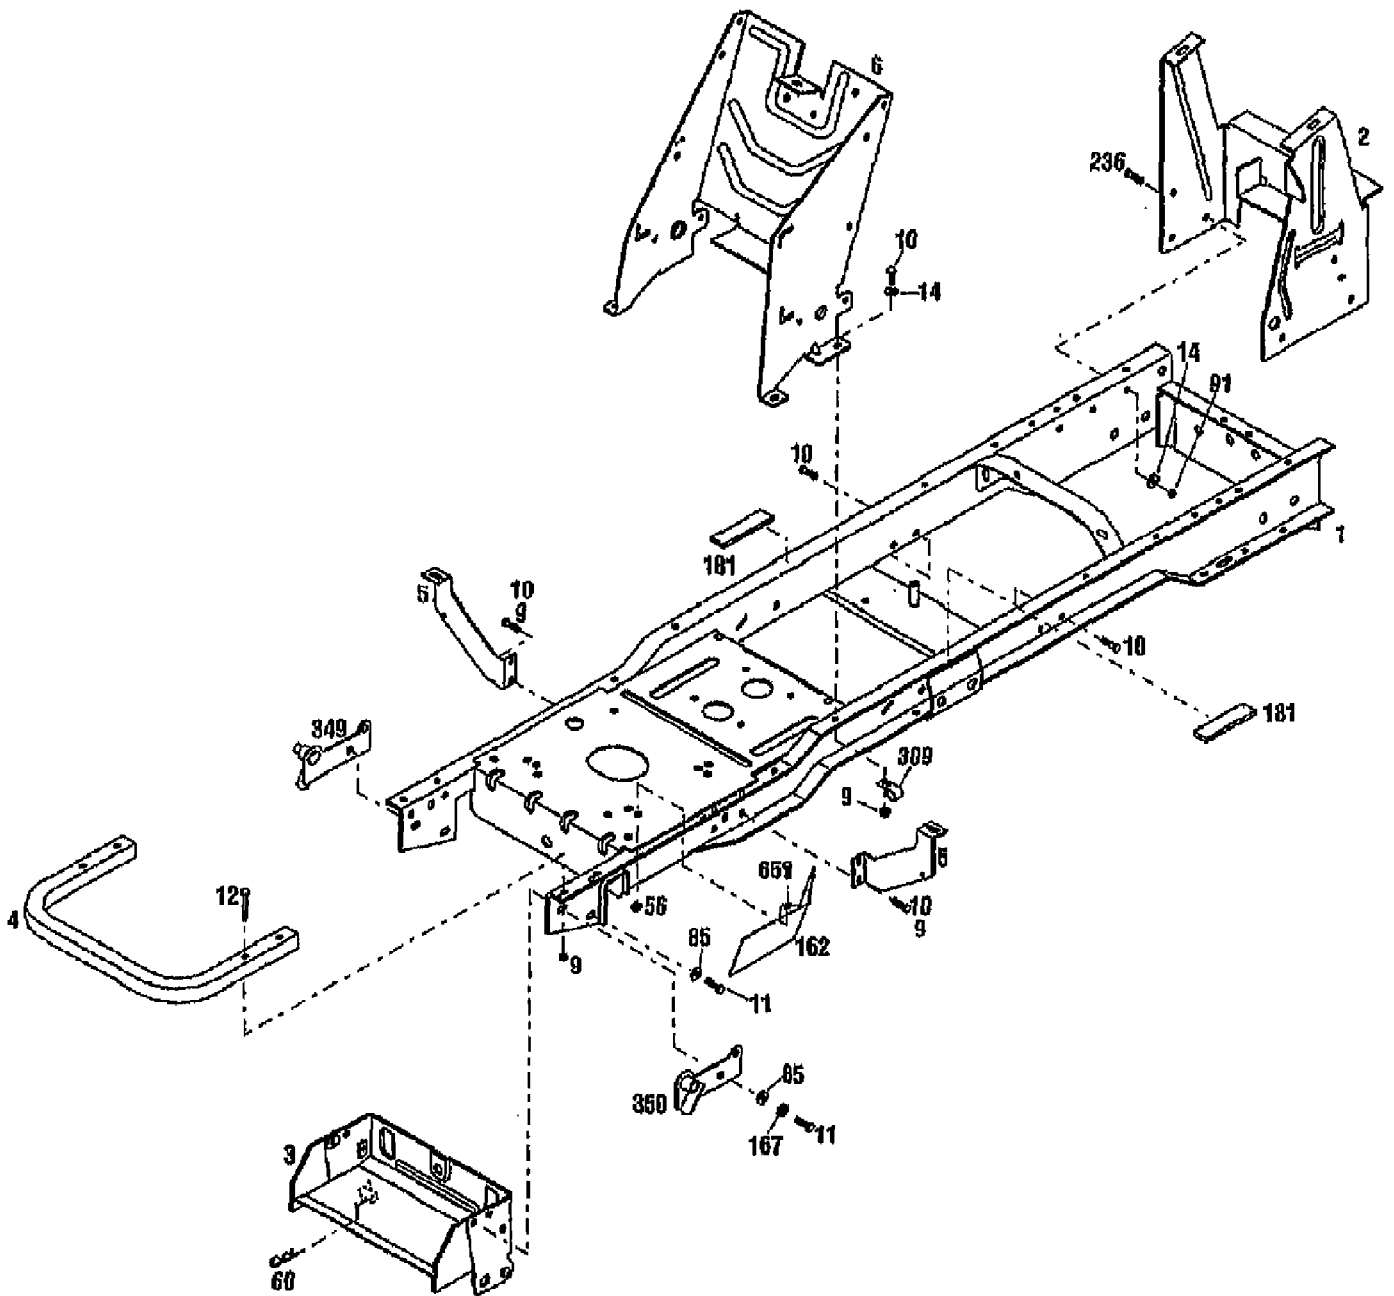

13084 13HP GEAR DRIVE GARDEN TRACTOR (S/N 130840100101)
FRAME ASSEMBLY

Page 12 of 21

Ref #	Part Number	Qty	S/P/F	Description
1	1765435001	0	S	ASSM-FRAME LTX
2	1766050001	0		SUPPORT-REAR TANK
3	1766082001	0		ASSM-BRKT ATTACHMENT
4	1766336001	0		BUMPER-FRONT
5	1765431001	0		SUPPORT-FENDER
6	1765446001	0		SUPPORT-CONSOLE
9	1186391	0	S	NUT-HFLK 5/16-18 ZP
10	1100044	0	S	SCR-HHC 5/16-18X.75 GR 5 ZP
11	1100046	0	S	SCR-HH 3/8-16X1.0 G5 ZP
12	1100779	0	S	SCR-HH 5/16-18X1.75
14	1107382	0	/P	WASHER-FLAT 5/16 SAE
56	1186389	0	/P	NUT-HF/LK 1/4-20 ZP
60	1723478	0	/P	PIN-HITCH .125X2.56 ZP
65	1186309	0	/P	SCR-HH 1/4-20X.625
85	1107383	0	S	WASHER-FLAT 3/8 SAE
91	1732499	0	/P	NUT-TOP/LK 5/16-18 ZP
162	1767874001	0		SHIELD-HEAT UPPER
167	1100243	0	S	WASHER-LK .375 @ DEPL
181	1767883	0		PAD
236	1186329	0	S	SCR-HFLK 5/16-18X.75 ZP
309	1747738	0	/P	CLIP-J
349	1767867001	0		PLATE-PIVOT RH
350	1767868001	0		PLATE-PIVOT LH
?600	1735222	0	/P/F	PAINT-BLACK SPRAY
?601	1900706	0	S/F	PAINT-RED SPRAYCAN POWDER