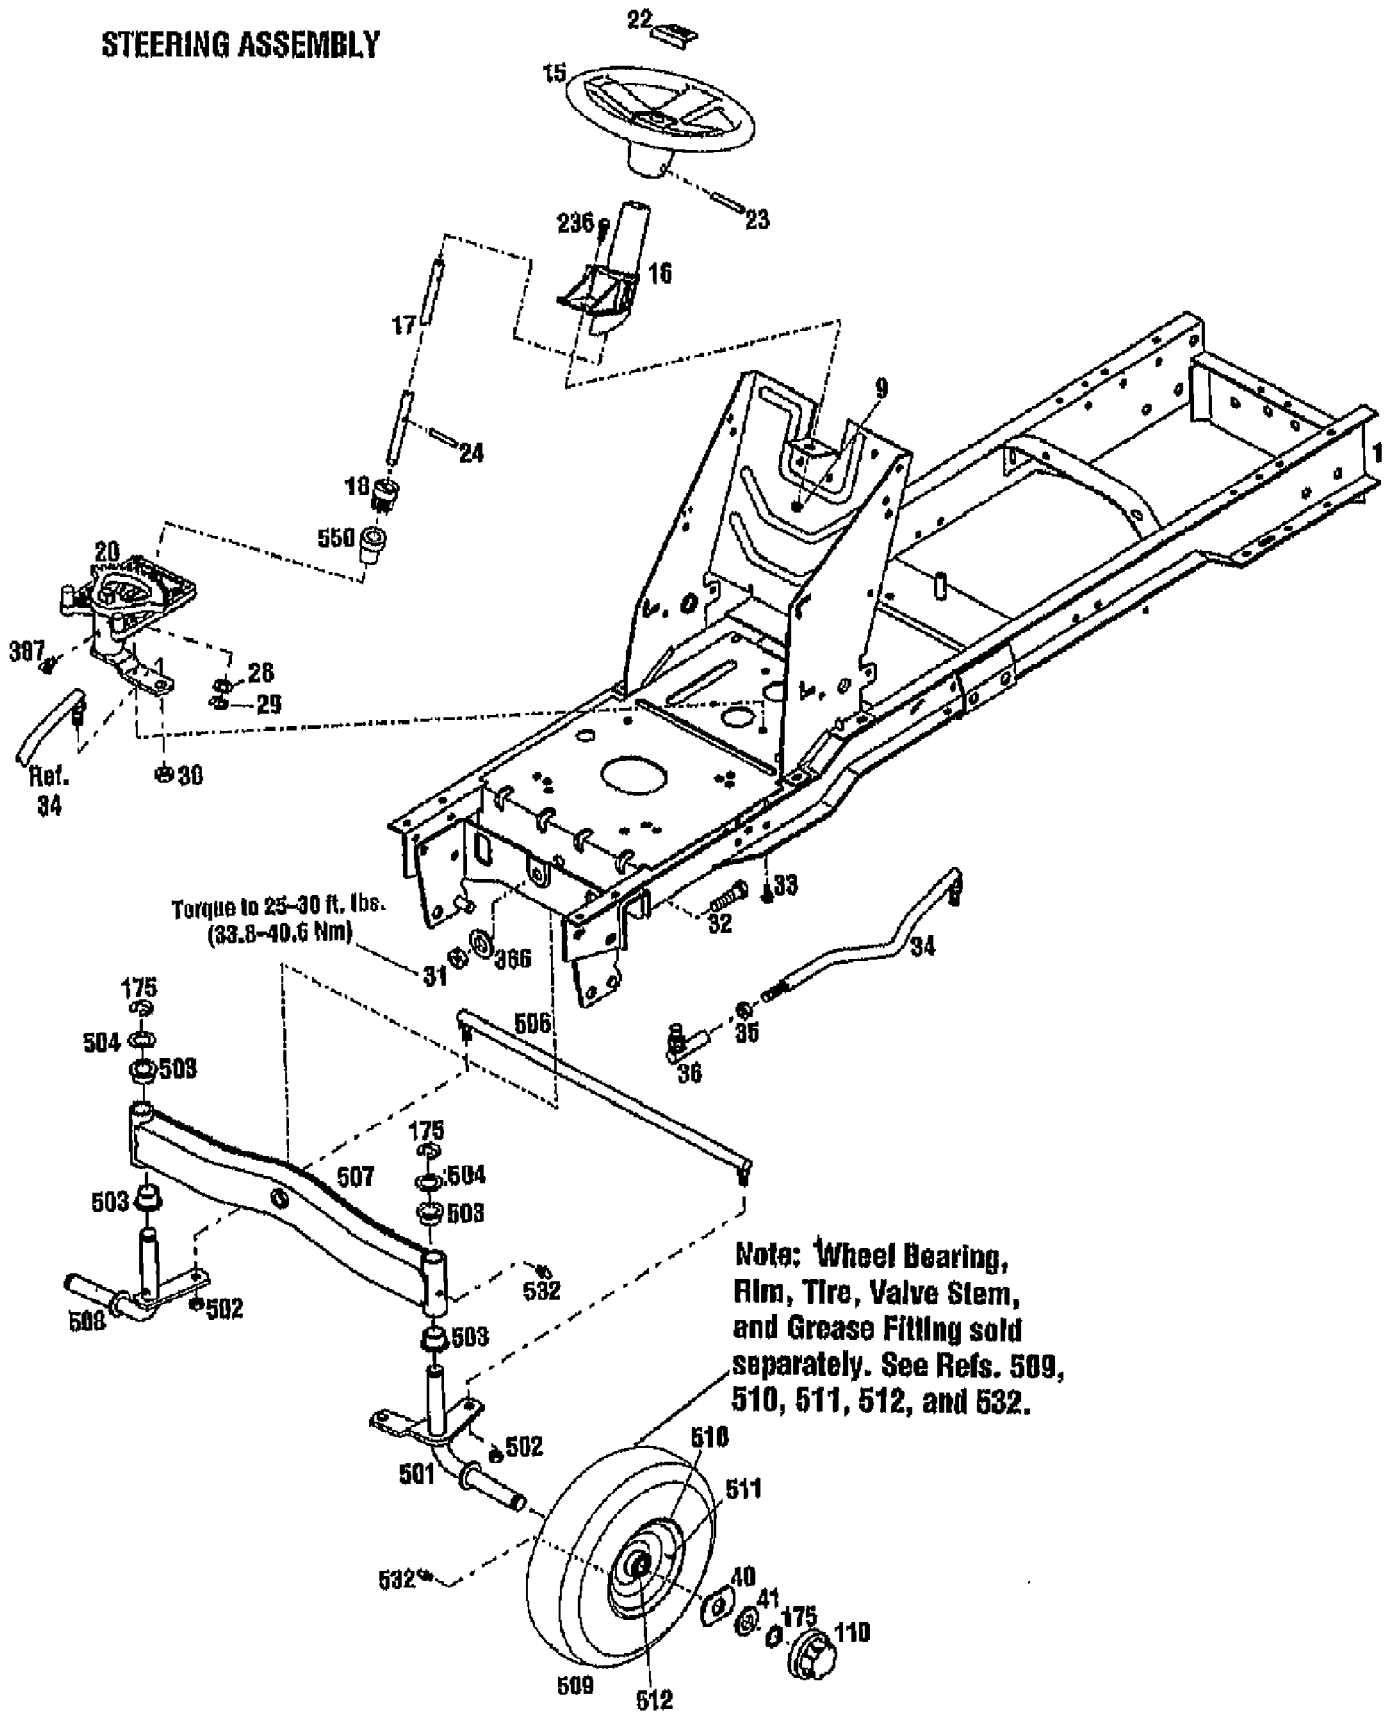

STEERING ASSEMBLY

13084 13HP GEAR DRIVE GARDEN TRACTOR (S/N 130840100101)
STEERING ASSEMBLY

Page 16 of 21

Ref #	Part Number	Qty	S/P/F	Description
1	1765435001	0	S	ASSM-FRAME LTX
9	1186391	0	S	NUT-HFLK 5/16-18 ZP
15	1766027	0	/P	WHEEL-STEERING
16	1765443	0		SUPPORT-STEERING SHAFT
17	1765010	0	/P	SHAFT-STEERING
18	1765243	0		GEAR-PINION
20	1768771	0	S	ASSM-STEERING GEAR
22	1766221	0		CAP-STEERING
23	1185284	0	S	PIN-ROLL .25X2.25
24	1185348	0	S	PIN-ROLL 1/4 X 1-1/4
28	1705092	0	S	WASHER-1.0X.64X.09
29	1177567	0	S	RING-RETAINING
30	1768796	0	S	NUT-HEX/JAM 1/2-20
31	1758231	0	S/F	NUT-H/LK 5/8-11
32	1767953	0		SCR-HH
33	1766984	0	/P	SCR-HFLK 5/16-18X.75
34	1765315	0		LINK-DRAG
35	1186247	0	S	NUT-JAM
36	1716180	0		JOINT-BALL
40	1766241	0	/P	WASHER-SPEC .75X2.50
41	1185830	0	S	WASHER-1.38 X.765X .06 ZP
110	1766215	0		CAP-HUB
175	1185388	0	S	RING-RET."E".577 ID
236	1186329	0	S	SCR-HFLK 5/16-18X.75 ZP
366	1100266	0	S	WASHER-1.75X.687X.134 ZP
387	1731504	0	S	FITTING-GREASE 90 DEGREE
501	1765263001	0		ASSM-SPINDLE LH
502	1110150	0	S	NUT-LOCK
503	1764140	0	/P	BUSHING
504	1701447	0	/P	WASHER-1.25X.765X.049
506	1765009001	0	S	KIT-TIE ROD W/HDW
507	1765196001	0		FRONT AXLE CASTING
508	1765004001	0		ASSM-SPINDLE WHEEL RH
509	1762254	0	S	TIRE 15X6.00-6RS
510	1766073	0		RIM-WHEEL
511	1718086	0	S	STEM-VALVE
512	1767273	0	S	BEARINGS-WHEEL
532	1185976	0	S	FITTING-GREASE 1/4-28X2.00
550	1747303	0		BEARING
?600	1735222	0	/P/F	PAINT-BLACK SPRAY
?601	1900706	0	S/F	PAINT-RED SPRAYCAN POWDER