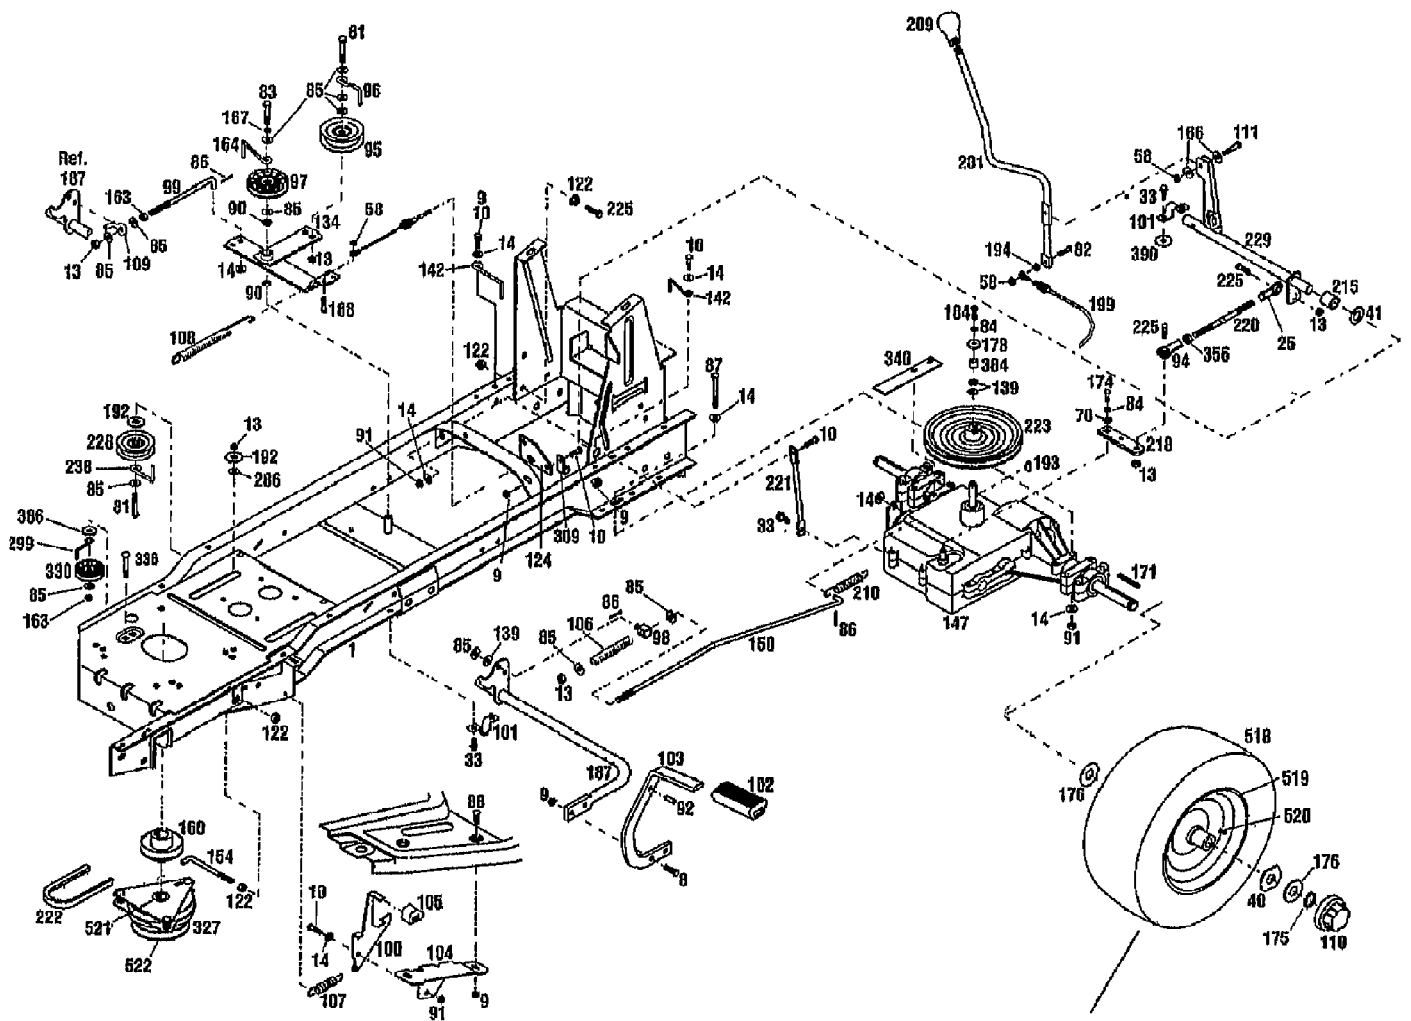

13084 13HP GEAR DRIVE GARDEN TRACTOR (S/N 130840100101)
DRIVE ASSEMBLY

Note: Rim, Tire, and Valve Stem
sold separately. See Refs. 518,
519, and 520.

13084 13HP GEAR DRIVE GARDEN TRACTOR (S/N 130840100101)
DRIVE ASSEMBLY

Page 5 of 21

Ref #	Part Number	Qty	S/P/F	Description
1	1765435001	0	S	ASSM-FRAME LTX
8	1100045	0	S	SCR-HH 5/16-18X1.0 G5 ZP
9	1186391	0	S	NUT-HFLK 5/16-18 ZP
10	1100044	0	S	SCR-HHC 5/16-18X.75 GR 5 ZP
13	1733398	0	S	NUT-LOCK 3/8-16
14	1107382	0	/P	WASHER-FLAT 5/16 SAE
25	1767987	0		JOINT-BALL
33	1724491	0	S	SCR-HFLK 5/16-18X.75
40	1766241	0	/P	WASHER-SPEC .75X2.50
41	1703073	0	/P	WASHER-THRUST
58	1734398	0	S	NUT-HT LK 1/4-20
70	1107381	0	S	WASHER-FLAT 1/4 SAE
81	1100048	0	S	SCR-HH 3/8-16X2.0 G5 ZP
82	1100069	0	S	SCR-HH 1/4-20X1.0
83	1100086	0	S	SCR-HH 3/8-16X1.75 G5 ZP
84	1100241	0	S	WASHER-LK .25 ZP
85	1107383	0	S	WASHER-FLAT 3/8 SAE
86	1100346	0	S	PIN-COTTER .09X.75 ZP
87	1111609	0	S	SCR-HH 5/16-18X2.75 G5 ZP
88	1186097	0	S	SCR-CARR 5/16-18X.62 G2 ZP
90	1715538	0	/P	BUSHING-.5X.5 NYLON FLNG
91	1732499	0	/P	NUT-TOP/LK 5/16-18 ZP
92	1770205	0		PIN-DRIVE .312X.75
94	1767837	0	/P	JOINT-BALL
95	1756151	0	/P	IDLER
96	1760096	0	/P	GUIDE-BELT
97	1760097	0	/P	PULLEY-IDLER
98	1751848	0		SWIVEL
99	1765044	0		ROD-CLUTCH
100	1765096	0		LATCH-BRAKE CLUTCH USE1771514
101	1765156	0		CLIP-CLAMP .75 ID
102	1765167	0		PAD-FOOT PEDAL
103	1765252	0		PEDAL-BRAKE
104	1765257	0		BRKT-BRAKE LOCK
105	1765297	0		PAD-BRAKE
106	1765305	0		SPRING-COMPRESSION
107	1985140	0		SPRING-EXTENSION
108	1765402	0	/P	SPRING-EXTENSION
109	1765461	0		ROD-PIVOT
110	1766215	0		CAP-HUB
111	1186312	0		SCR-HFLK 1/4-20X1.00
122	1186393	0	/P	NUT-HFLK 3/8-16 ZP
124	1767889	0		SUPPORT-CABLE
134	1765048	0		PLATE-IDLER
139	1890945	0	S	WASHER-FLAT .375DIA
142	1767808	0		GUIDE-BELT
147	0	0		TRANSAXLE
?150	1767895	0		ROD-BRAKE
154	1766025	0	/P	RETAINER-CLUTCH
160	1766200	0	/P	PULLEY-ENGINE
163	1186231	0	S	NUT-HEX 3/8-16 ZP
164	1767900	0		GUIDE-BELT
166	1720883	0	/P	WASHER-FLAT 1.25X.28X.062 ZP