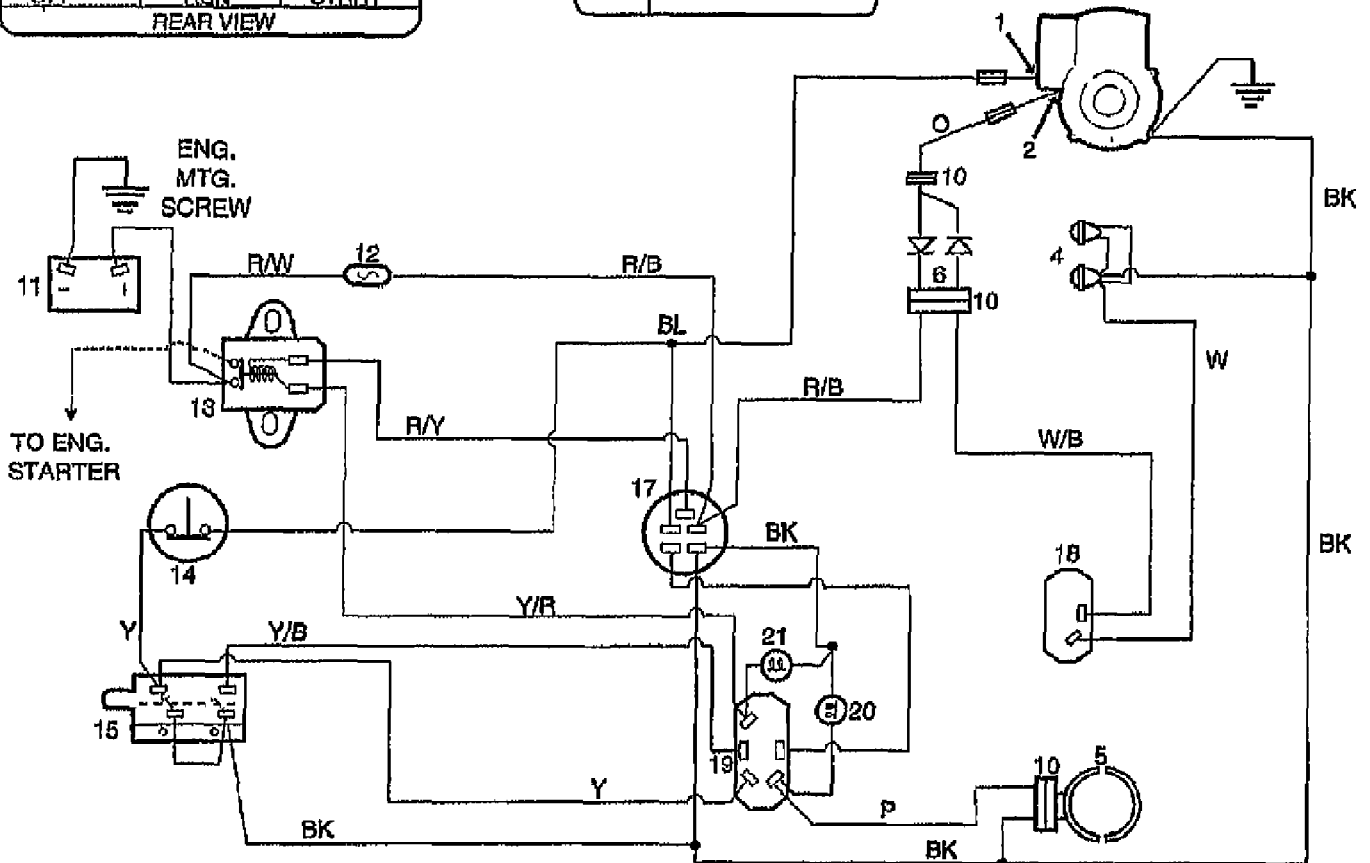

ITEM CODE	
1	Magneto
2	Alternator
4	Headlights
5	Attachment Clutch
6	Diode Assembly
10	Connector
11	Battery
12	Fuse
13	Start Solenoid
14	Seat Switch
15	Brake Switch
17	Key Switch
18	Light Switch
19	Attachment Switch
20	Attachment Light
21	Start Light

WIRE COLOR CODE	
BK	Black
BL	Blue
P	Purple
R	Red
W	White
Y	Yellow
R/W	Red/White
R/B	Red/Black
R/Y	Red/Yellow
Y/R	Yellow/Red
W/B	White/Black