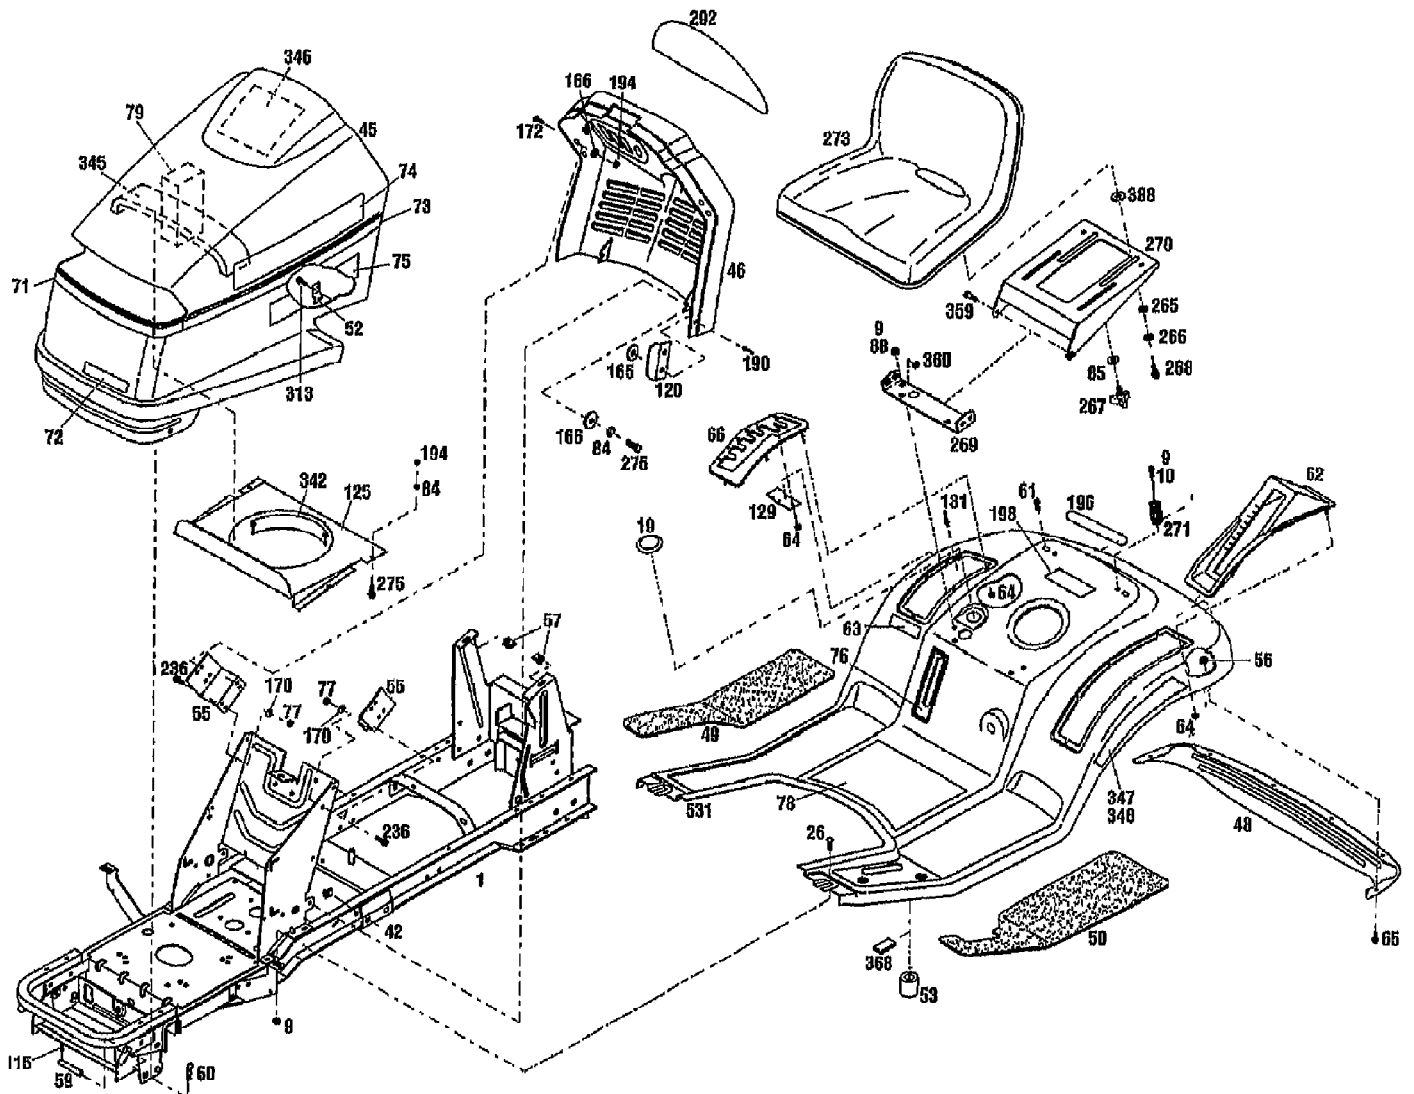

13084 13HP GEAR DRIVE GARDEN TRACTOR (S/N 130840100101)  
BODYWORK & TRIM ASSEMBLY

13084 13HP GEAR DRIVE GARDEN TRACTOR (S/N 130840100101)  
BODYWORK & TRIM ASSEMBLY

Page 2 of 21

Ref #	Part Number	Qty	S/P/F	Description
1	1765435001	0	S	ASSM-FRAME LTX
9	1186391	0	S	NUT-HFLK 5/16-18 ZP
10	1100044	0	S	SCR-HHC 5/16-18X.75 GR 5 ZP
19	1768787	0		PLUG 2.50
26	1186100	0	/P	SCR-CARR 5/16-18X1.0 G2 ZP
42	1185893	0	/P	NUT-SPEED
45	1765382	0		HOOD-TRACTOR
46	1765376	0		CONSOLE
48	1765331010	0		TRIM-FENDER REAR
49	1765370	0		PAD-FOOT RH
50	1765371	0	S	PAD-FOOT LH
52	1765384	0		LATCH
53	1730681	0	/P	SPACER-TUBULAR
55	1768775001	0		BRKT-MOUNTING
56	1186389	0	/P	NUT-HF/LK 1/4-20 ZP
57	1761680	0	S	NUT-SELF RETAIN 5/16-18
59	1765497	0		PIN-PIVOT HOOD
60	1723478	0	/P	PIN-HITCH .125X2.56 ZP
61	1186330	0	S	SCR-LOCK
62	1766139	0	S	COVER-LIFT HANDLE
63	1901900	0	/P	DECAL-AMERICAN LEGEND-LRG
64	1750532	0	S	NUT-SELF THREADING
65	1186309	0	/P	SCR-HH 1/4-20X.625
66	1765310	0		QUADRANT-SHIFT
71	1766383	0		DECAL-STRIPE HOOD FRONT
72	1759101	0		DECAL-LOGO
73	1766382	0		DECAL-STRIPE SIDE
74	1767886	0	/P	DECAL-LOGO TROY-BILT
75	1767812	0		DECAL-MODEL 13034 {13078}
76	1766140	0		DECAL-FUEL LEVEL
77	1186230	0	S	NUT-HEX 5/16-18 ZP
78	1766142	0		DECAL-OPER INST
79	1768829	0		BLOCK-SEALING
84	1100241	0	S	WASHER-LK .25 ZP
85	1107383	0	S	WASHER-FLAT 3/8 SAE
88	1186097	0	S	SCR-CARR 5/16-18X.62 G2 ZP
115	1120210	0		PIN-ROLL .188X1.0
120	1768828001	0		BRKT-HOOD ALIGN
125	1767873001	0		SHIELD-HEAT UPPER
129	1767878	0		SUPPORT-SHIFT ARM
131	1186424	0		RIVET-POP .125
165	1736359	0	/P	WASHER-.88X.2X.059
166	1720883	0	/P	WASHER-FLAT 1.25X.28X.062 ZP
170	1100242	0	S	WASHER-LK .312 ZP
172	1816081	0		SCR
190	1739918	0		RIVET-POP
194	1186229	0	S	NUT-HEX 1/4-20 ZP
196	1759102	0		DECAL-LOGO FENDER
198	1767876	0		DECAL-FUEL
236	1186329	0	S	SCR-HFLK 5/16-18X.75 ZP
265	1705793	0		WASHER-1.06X.51X.09 NYLON
266	1706782	0	/P	WASHER-BOW .74X.52X.01
267	1734269	0		KNOB