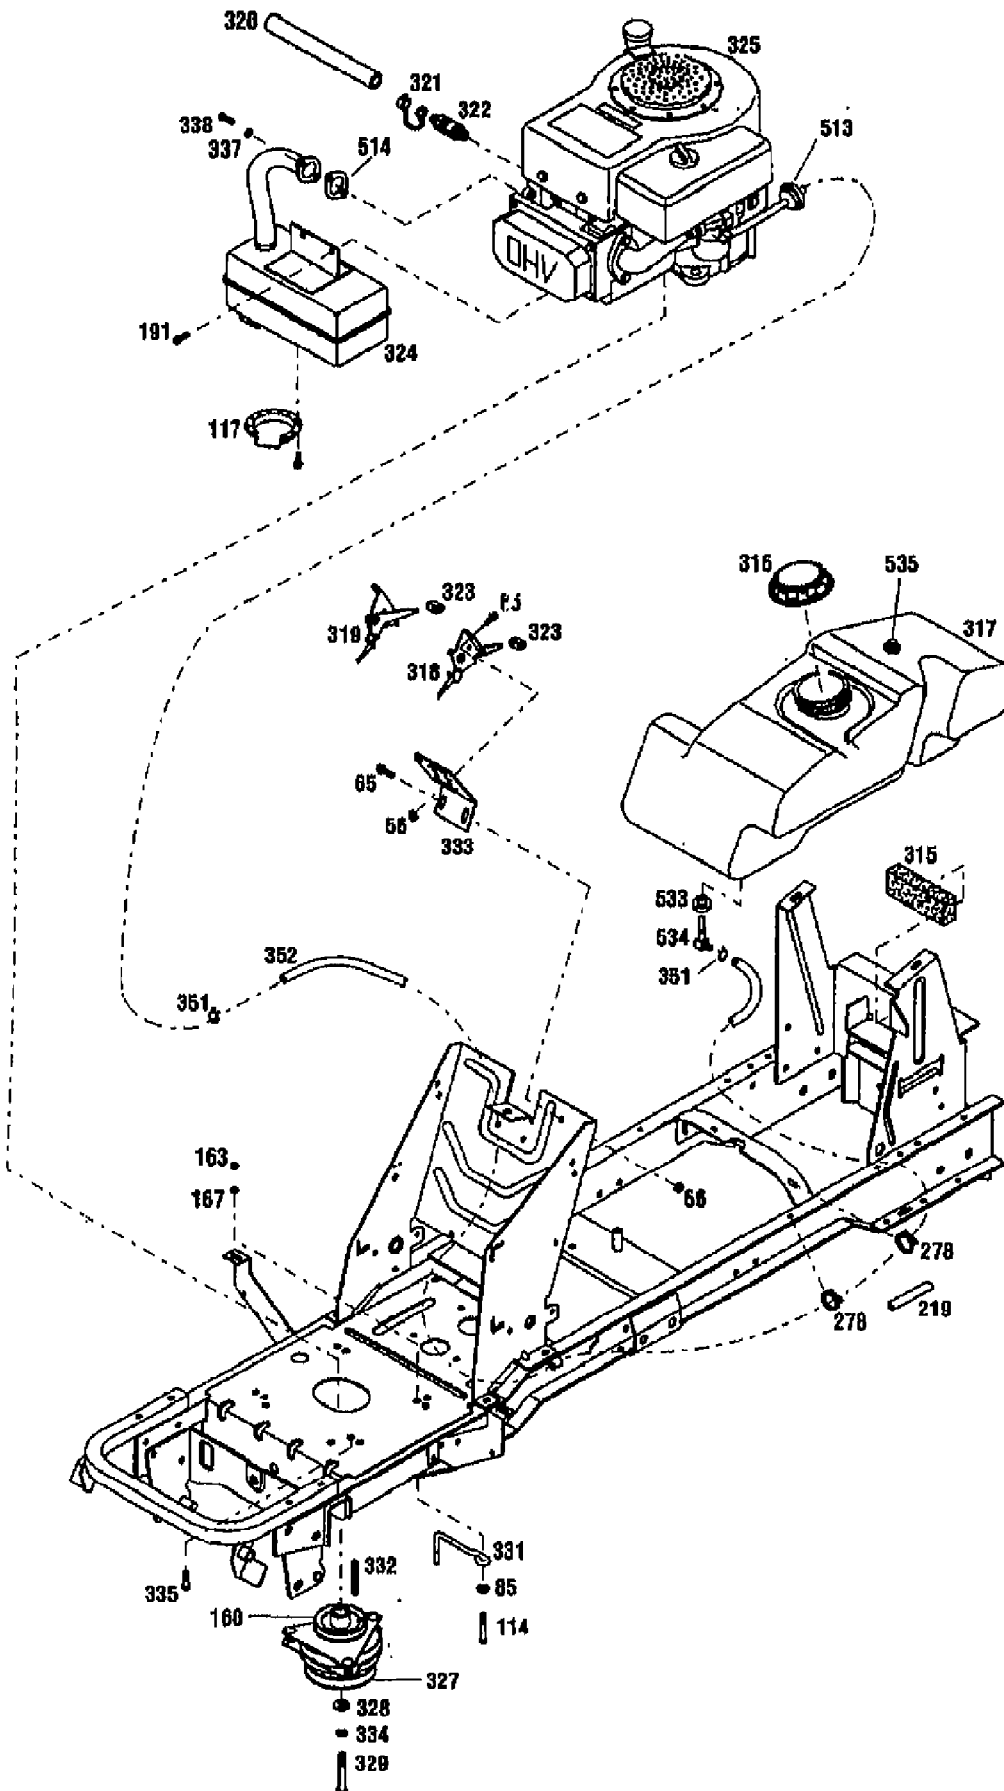

15 HP ENGINE ASSEMBLY

15 H.P.

13083 15HP GEAR DRIVE GARDEN TRACTOR (S/N 130830100101)
ENGINE ASSEMBLY

Page 7 of 21

Ref #	Part Number	Qty	S/P/F	Description
56	1186389	0	/P	NUT-HF/LK 1/4-20 ZP
65	1186309	0	/P	SCR-HH 1/4-20X.625
85	1107383	0	S	WASHER-FLAT 3/8 SAE
114	1768194	0	S	SCR-THRD FRM 3/8-16X1.50
117	1758940	0	S	DEFLECTOR-MUFFLER
160	1766200	0	/P	PULLEY-ENGINE
163	1186231	0	S	NUT-HEX 3/8-16 ZP
167	1100243	0	S	WASHER-LK .375 @ DEPL
191	1754128	0	/P	SCR-FLANGE 1/4-20X3/4 GR5
219	1752694	0		TRIM
278	1735531	0	S	TIE-CABLE NYLON BLACK
315	1766341	0		PAD-FUEL TANK
316	1766188	0	/P	CAP-FUEL
317	1765404	0		TANK-FUEL
318	1767983	0	S	CONTROL-THROTTLE
319	1767982	0		CONTROL-CHOKE
320	1766327	0	S	HOSE
321	1766326	0		CAP-OIL DRAIN
322	1766325	0	S	ASSM-OIL VALVE
323	1766121	0	/P	KNOB
324	1766298	0	S	MUFFLER
325	0	0	F	ENGINE, B&S #28N707-0612-A1
327	1755341	0	S	CLUTCH-ELECTRIC
328	1744455	0	/P	WASHER-SPEC 1.42X.468X.25 ZP
329	1767165	0	S	SCR-HH 7/16-20X3.00
331	1754787	0	/P	CLUTCH-RETAINER
332	1748146	0		KEY-.25 SQ X 2.5
333	1766119001	0		BRKT-MOUNTING CONTROL
334	1100244	0	S	WASHER-LK .438 ZP
335	1762042	0		SCR-HH 3/8-16X1.0 THDFM
337	1185140	0	S	WASHER-LOCK
338	1747993	0	S	SCR-HXSKT 5/16-18X.75 BO
351	1750687	0	S	CLAMP-HOSE
352	1767879	0		LINE-FUEL
513	1727491	0	S	FILTER-FUEL
514	0	0	F	MUFFLER GASKET
533	1738433	0	S	BUSHING-RUBBER
534	1751477	0	S	ELBOW-90 DEG (FUEL LINE)
535	1768804	0	S	VENT-FUEL TANK