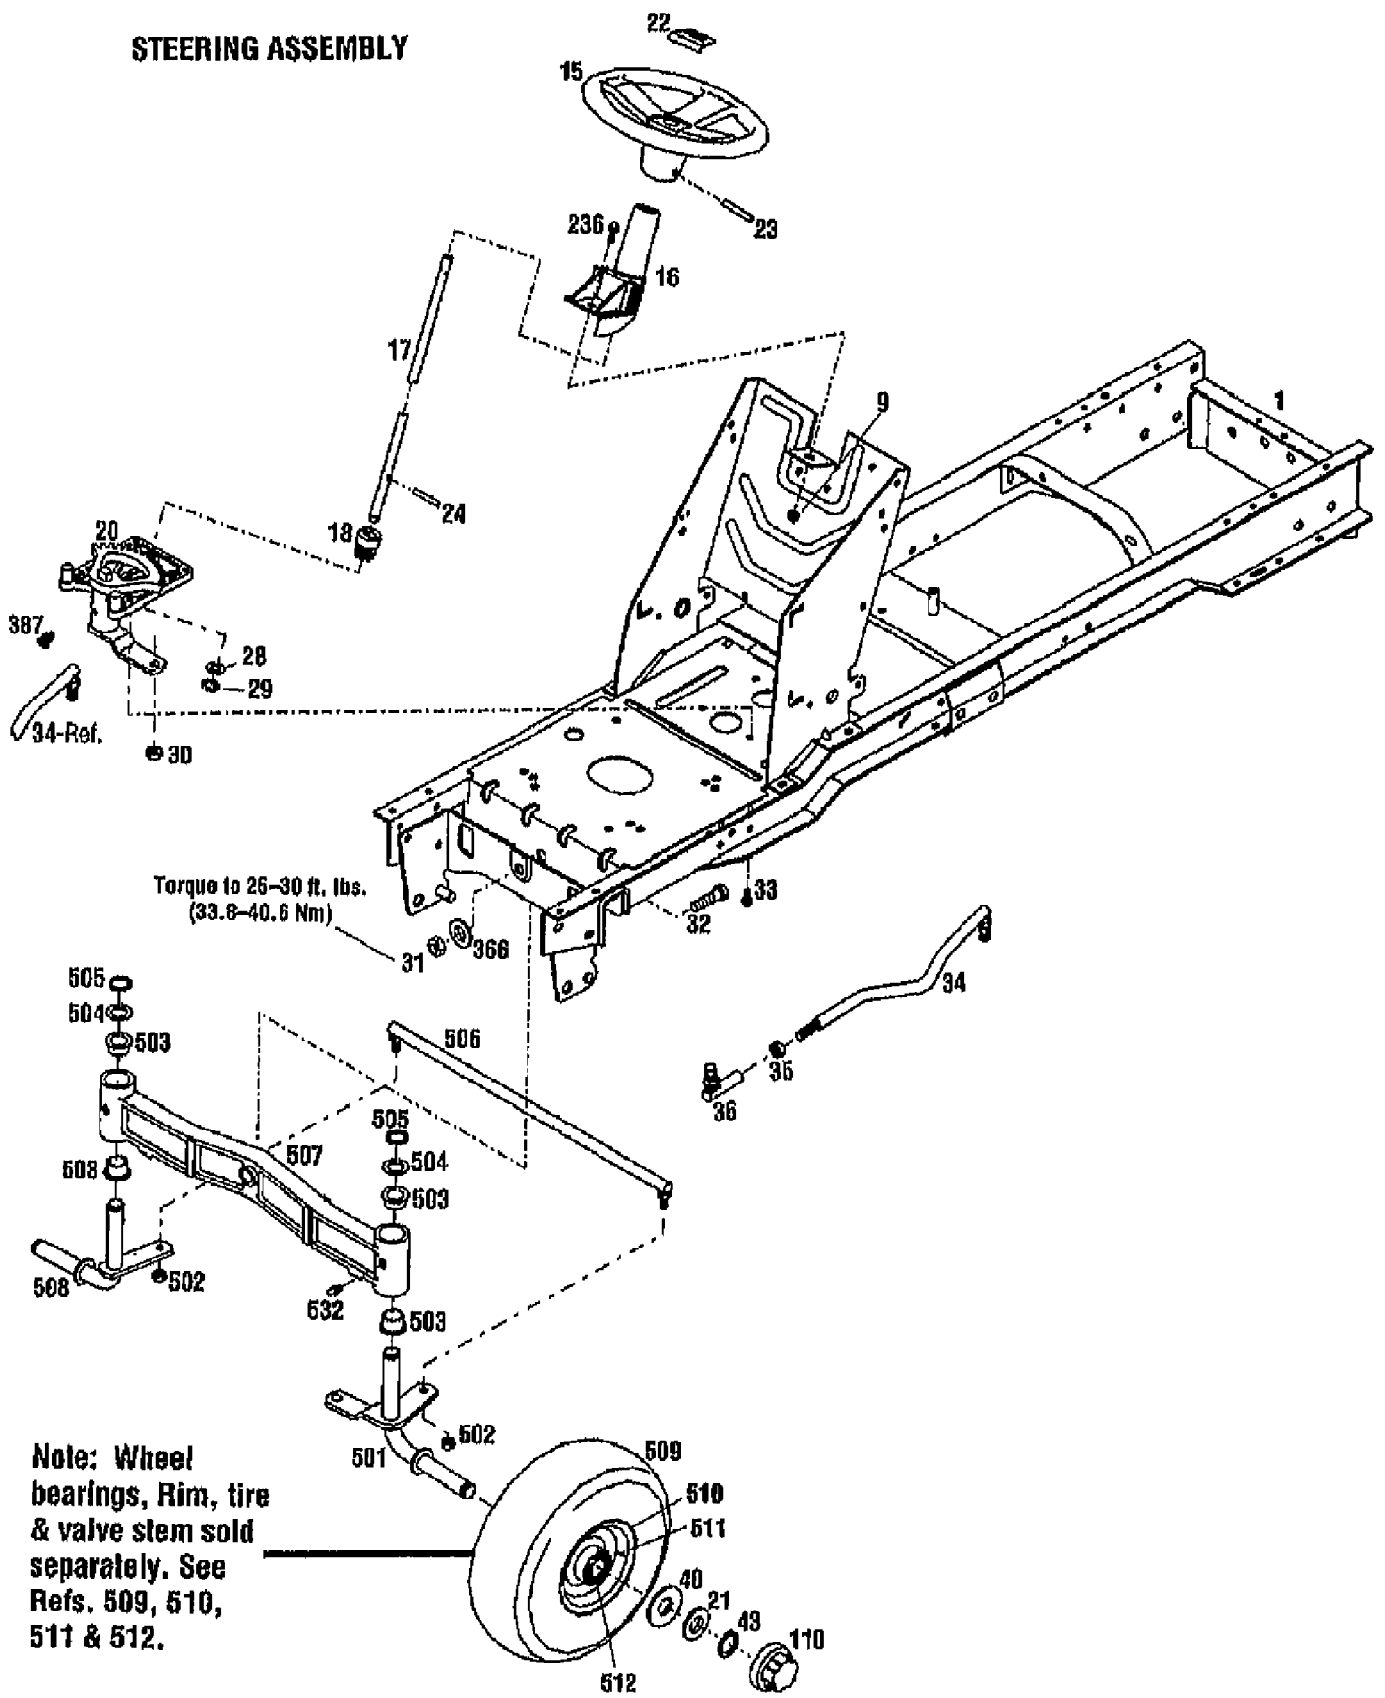

13083 15HP GEAR DRIVE GARDEN TRACTOR (S/N 130830100101)
STEERING ASSEMBLY

Page 16 of 21

Ref #	Part Number	Qty	S/P/F	Description
1	1765440001	0		ASSM-FRAME
9	1186391	0	S	NUT-HFLK 5/16-18 ZP
15	1766027	0	/P	WHEEL-STEERING
16	1765443	0		SUPPORT-STEERING SHAFT
17	1765010	0	/P	SHAFT-STEERING
18	1765243	0		GEAR-PINION
20	1768771	0	S	ASSM-STEERING GEAR
21	1703073	0	/P	WASHER-THRUST
22	1766221	0		CAP-STEERING
23	1185284	0	S	PIN-ROLL .25X2.25
24	1185348	0	S	PIN-ROLL 1/4 X 1-1/4
28	1705092	0	S	WASHER-1.0X.64X.09
29	1177567	0	S	RING-RETAINING
30	1768796	0	S	NUT-HEX/JAM 1/2-20
31	1758231	0	S/F	NUT-H/LK 5/8-11
32	1767953	0		SCR-HH
33	1766984	0	/P	SCR-HFLK 5/16-18X.75
34	1765315	0		LINK-DRAG
35	1186247	0	S	NUT-JAM
36	1766180	0		JOINT-BALL
40	1766242	0	/P	WASHER-SPECIAL .75X2.5
43	1185689	0		RING-HEAVY EXT HD 1.0 ID
110	1766215	0		CAP-HUB
236	1186329	0	S	SCR-HFLK 5/16-18X.75 ZP
366	1100266	0	S	WASHER-1.75X.687X.134 ZP
387	1731504	0	S	FITTING-GREASE 90 DEGREE
501	1765316001	0		SPINDLE-WHEEL LH
502	1110150	0	S	NUT-LOCK
503	1752556	0		BEARING-FLANGE
504	1703073	0	/P	WASHER-THRUST
505	1185689	0		RING-HEAVY EXT HD 1.0 ID
506	1765009	0	S	KIT-TIE ROD W/HDW
507	1765322001	0		AXLE-FRONT
508	1765317	0		SPINDLE-WHEEL RH
509	1768792	0	S	TIRE-16X6.50-8
510	1766073	0		RIM-WHEEL
511	1718086	0	S	STEM-VALVE
512	1756524	0	/P	BEARING-BALL
532	1185976	0	S	FITTING-GREASE 1/4-28X2.00