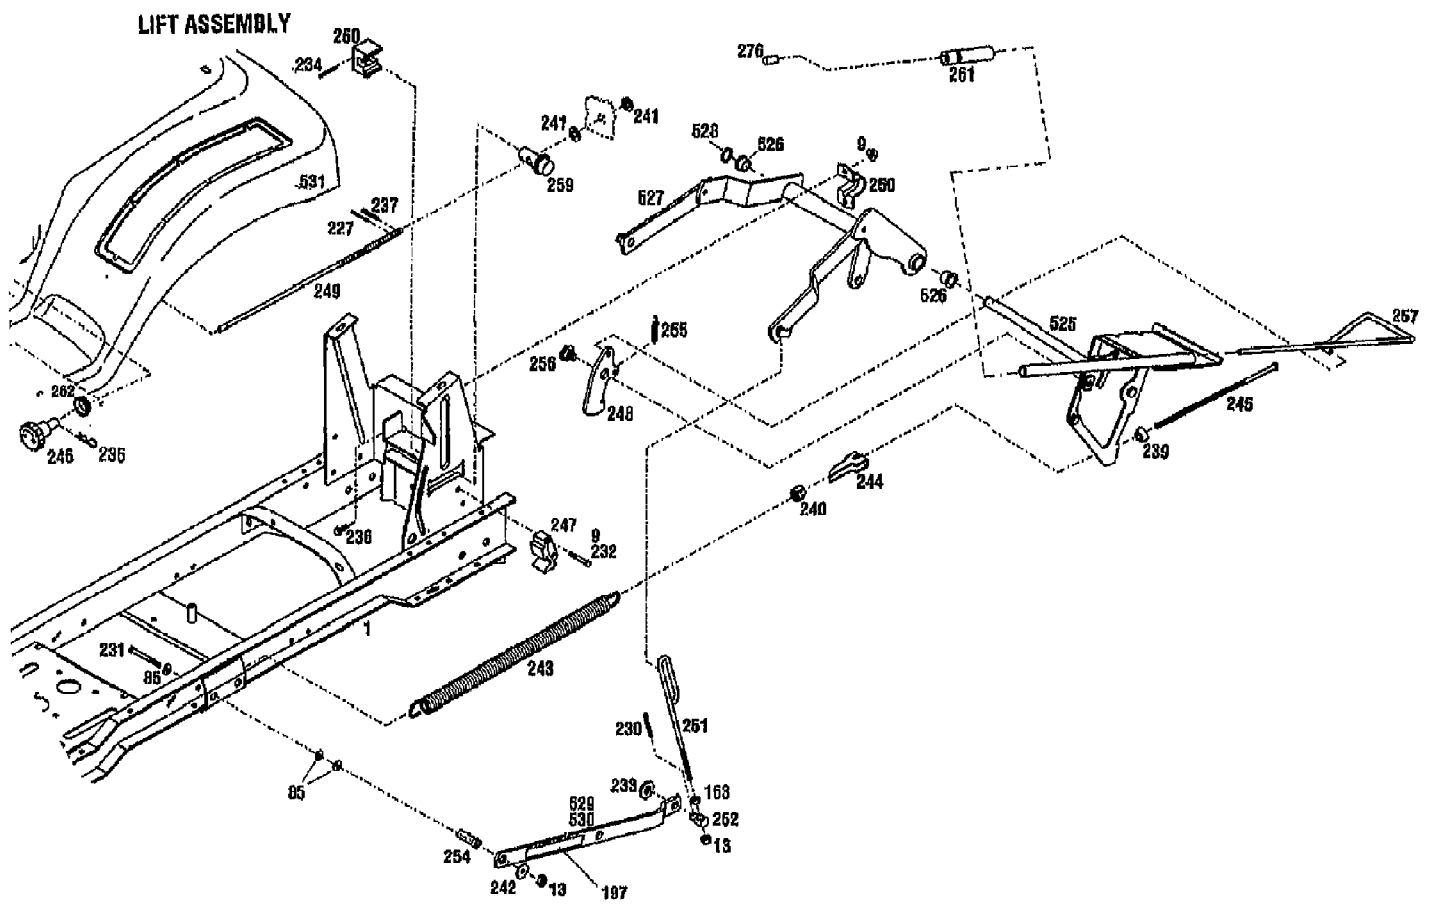

13083 15HP GEAR DRIVE GARDEN TRACTOR (S/N 130830100101)
LIFT ASSEMBLY

13083 15HP GEAR DRIVE GARDEN TRACTOR (S/N 130830100101)
LIFT ASSEMBLY

Page 14 of 21

Ref #	Part Number	Qty	S/P/F	Description
1	1765440001	0		ASSM-FRAME
9	1186391	0	S	NUT-HFLK 5/16-18 ZP
13	1733398	0	S	NUT-LOCK 3/8-16
85	1107383	0	S	WASHER-FLAT 3/8 SAE
163	1186231	0	S	NUT-HEX 3/8-16 ZP
197	1767877	0		DECAL-WARNING
227	1100349	0	S	PIN-COTTER .125 X .75 ZP
230	1100351	0		PIN-COTTER .120X1.25 ZP
231	1111614	0	S	SCR-HH 3/8-16X3.0 G5 ZP
232	1100799	0	S	SCR-HH 5/16-18X1.5 G5 ZP
233	1107386	0	S	WASHER-1.305X.649X.098 ZP
234	1185376	0	/P	PIN-DRIVE
235	1817091	0		PIN-HITCH
236	1186329	0	S	SCR-HFLK 5/16-18X.75 ZP
237	1187961	0	/P	PIN-ROLL .156X1.0
239	1714521	0		BEARING-SPHERICAL
240	1717942	0		NUT-SPECIAL 5/16-18
241	1738490	0	/P	SPACER
242	1763355	0	S	WASHER-1.5X.375X.18 ZP
243	1765445	0		SPRING-LIFT ASSIST
244	1765457	0		BRKT-LIFT ASSIST
245	1765458	0		SCR-LIFT ASSIST
246	1765485	0	/P	KNOB-HEIGHT ADJUST
247	1766028	0		BLOCK-DETENT
248	1766029001	0		LATCH
249	1766048	0		KIT-SVC SCR HGT ADJ
250	1766057	0		CLAMP-LIFT
251	1767885	0	/P	ROD-LIFT
252	1766059	0	/P	SWIVEL-LIFT REAR
254	1766080	0		SPACER
255	1766174	0		SPRING-EXTENSION
256	1766175	0		SCR-SHOULDER
257	1766178	0		ROD
259	1766257	0		BLOCK-HEIGHT ADJUST
260	1766259	0		COLLAR-HEIGHT ADJUST
261	1766340	0		GRIP-LIFT
262	1766346	0		GROMMET-SNAP BUSHING
276	1767880	0	S	BUTTON-LIFT
525	1766032001	0		HANDLE-LIFT
526	1764140	0	/P	BUSHING
527	1766068001	0		LIFT
528	1185649	0	/P	RING-RETAINING EXT .694 ID
529	1768718	0		LINK-LIFT W/DECAL
530	1768717	0	/P	LINK-LIFT W/DECAL
531	1768716	0		FENDER-RED W/DECALS