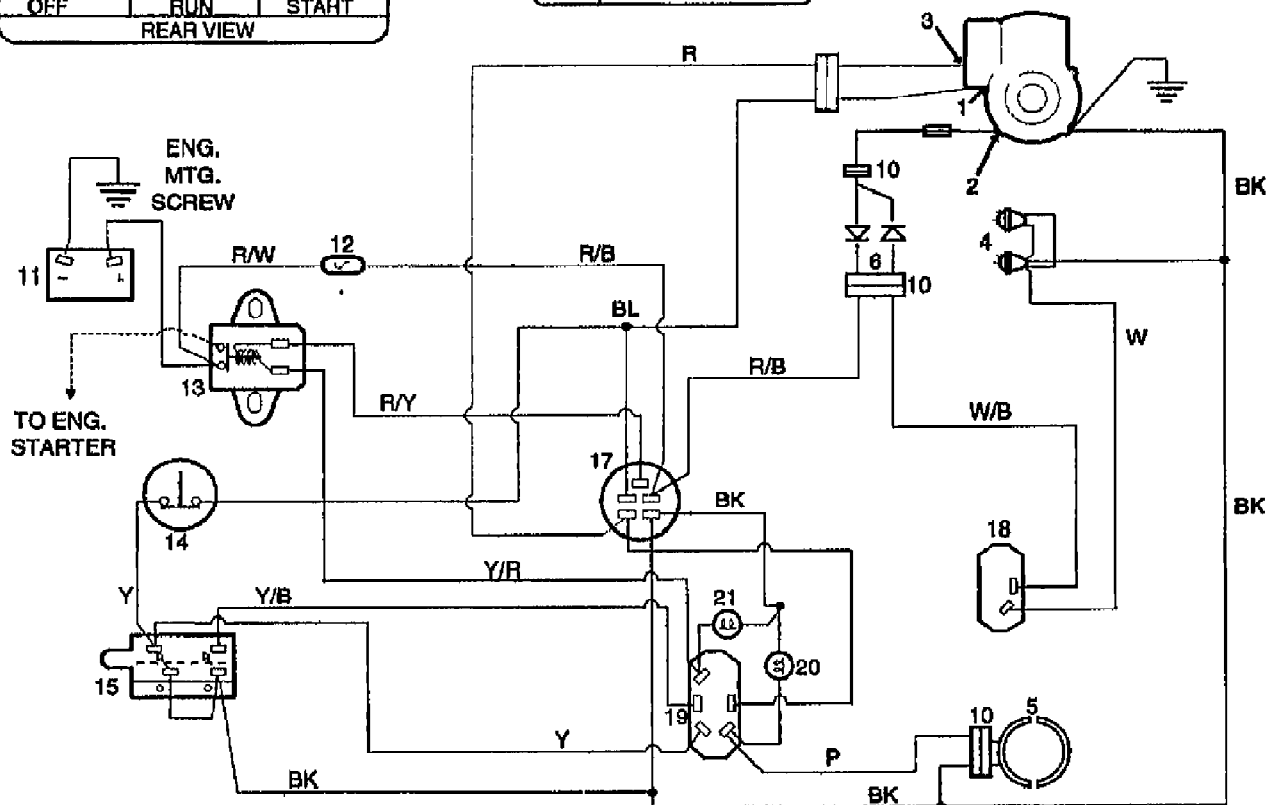

WIRING DIAGRAM

ITEM CODE	
1	Magnet
2	Alternator
3	Fuel Solenoid
4	Headlights
5	Attachment Clutch
6	Diode Assembly
7	Starter
10	Connector
11	Battery
12	Fuse
13	Start Solenoid
14	Seat Switch
15	Brake Switch
17	Key Switch
18	Light Switch
19	Attachment Switch
20	Attachment Light
21	Start Light

WIRE COLOR CODE	
BK	Black
BL	Blue
P	Purple
R	Red
W	White
Y	Yellow
R/W	Red/White
R/B	Red/Black
R/Y	Red/Yellow
Y/R	Yellow/Red
W/B	White/Black