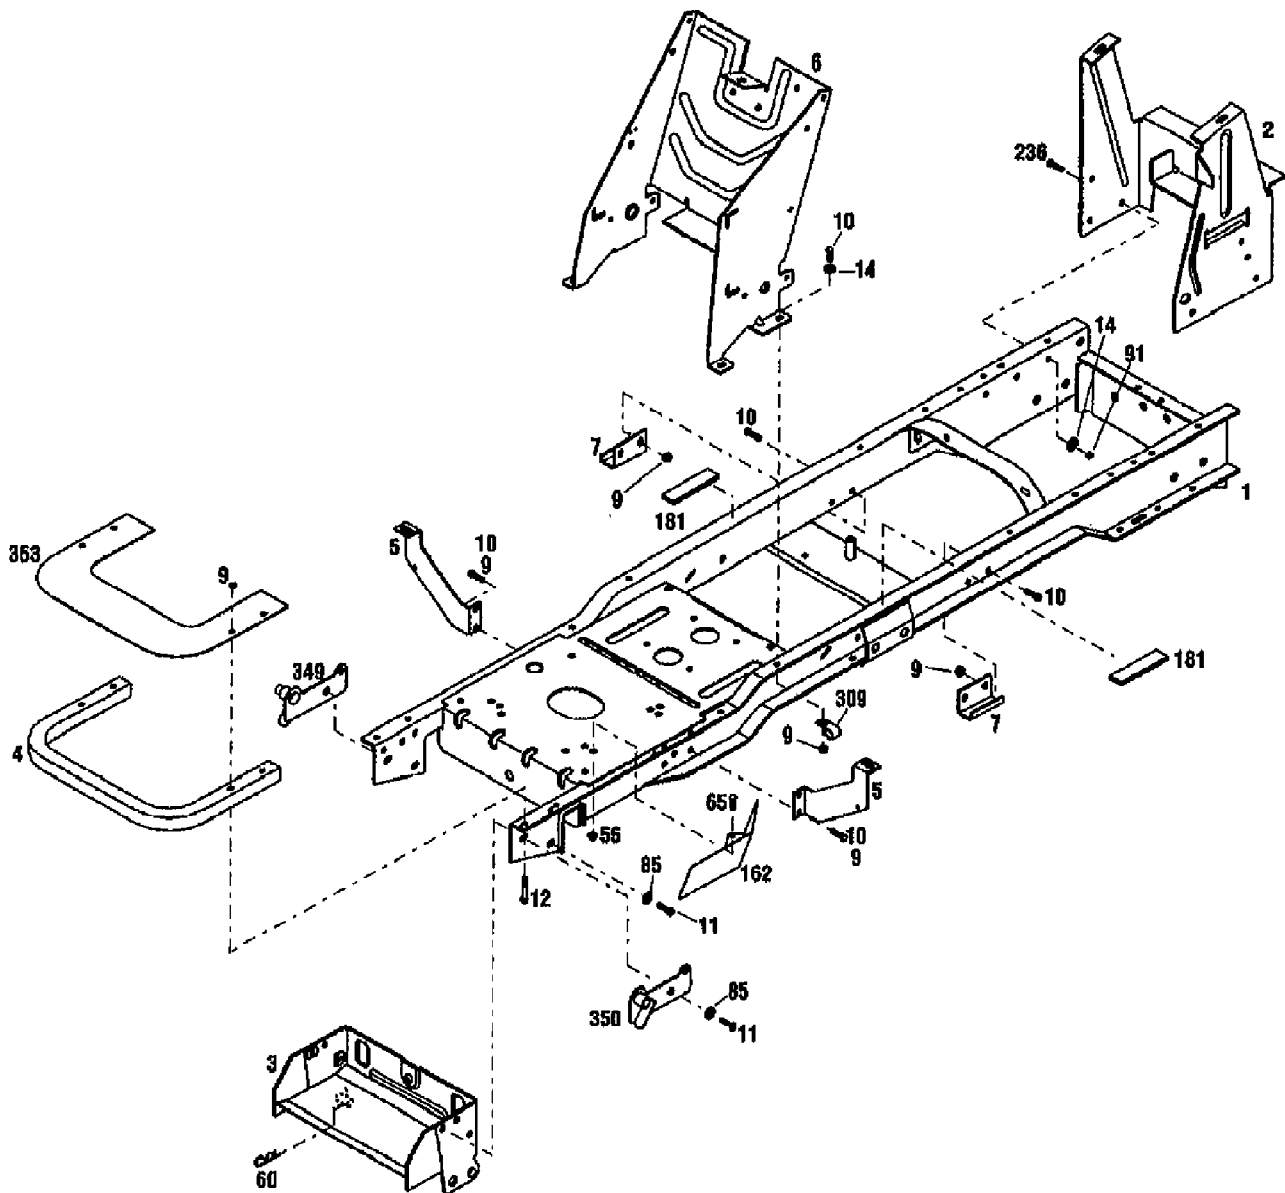

**15 HP ENGINE ASSEMBLY**

**15 H.P.**

13083 15HP GEAR DRIVE GARDEN TRACTOR (S/N 130830100101)  
ENGINE ASSEMBLY

Page 7 of 21

Ref #	Part Number	Qty	S/P/F	Description
56	1186389	0	/P	NUT-HF/LK 1/4-20 ZP
65	1186309	0	/P	SCR-HH 1/4-20X.625
85	1107383	0	S	WASHER-FLAT 3/8 SAE
114	1768194	0	S	SCR-THRD FRM 3/8-16X1.50
117	1758940	0	S	DEFLECTOR-MUFFLER
160	1766200	0	/P	PULLEY-ENGINE
163	1186231	0	S	NUT-HEX 3/8-16 ZP
167	1100243	0	S	WASHER-LK .375 @ DEPL
191	1754128	0	/P	SCR-FLANGE 1/4-20X3/4 GR5
219	1752694	0		TRIM
278	1735531	0	S	TIE-CABLE NYLON BLACK
315	1766341	0		PAD-FUEL TANK
316	1766188	0	/P	CAP-FUEL
317	1765404	0		TANK-FUEL
318	1767983	0	S	CONTROL-THROTTLE
319	1767982	0		CONTROL-CHOKE
320	1766327	0	S	HOSE
321	1766326	0		CAP-OIL DRAIN
322	1766325	0	S	ASSM-OIL VALVE
323	1766121	0	/P	KNOB
324	1766298	0	S	MUFFLER
325	0	0	F	ENGINE, B&S #28N707-0612-A1
327	1755341	0	S	CLUTCH-ELECTRIC
328	1744455	0	/P	WASHER-SPEC 1.42X.468X.25 ZP
329	1767165	0	S	SCR-HH 7/16-20X3.00
331	1754787	0	/P	CLUTCH-RETAINER
332	1748146	0		KEY-.25 SQ X 2.5
333	1766119001	0		BRKT-MOUNTING CONTROL
334	1100244	0	S	WASHER-LK .438 ZP
335	1762042	0		SCR-HH 3/8-16X1.0 THDFM
337	1185140	0	S	WASHER-LOCK
338	1747993	0	S	SCR-HXSKT 5/16-18X.75 BO
351	1750687	0	S	CLAMP-HOSE
352	1767879	0		LINE-FUEL
513	1727491	0	S	FILTER-FUEL
514	0	0	F	MUFFLER GASKET
533	1738433	0	S	BUSHING-RUBBER
534	1751477	0	S	ELBOW-90 DEG (FUEL LINE)
535	1768804	0	S	VENT-FUEL TANK