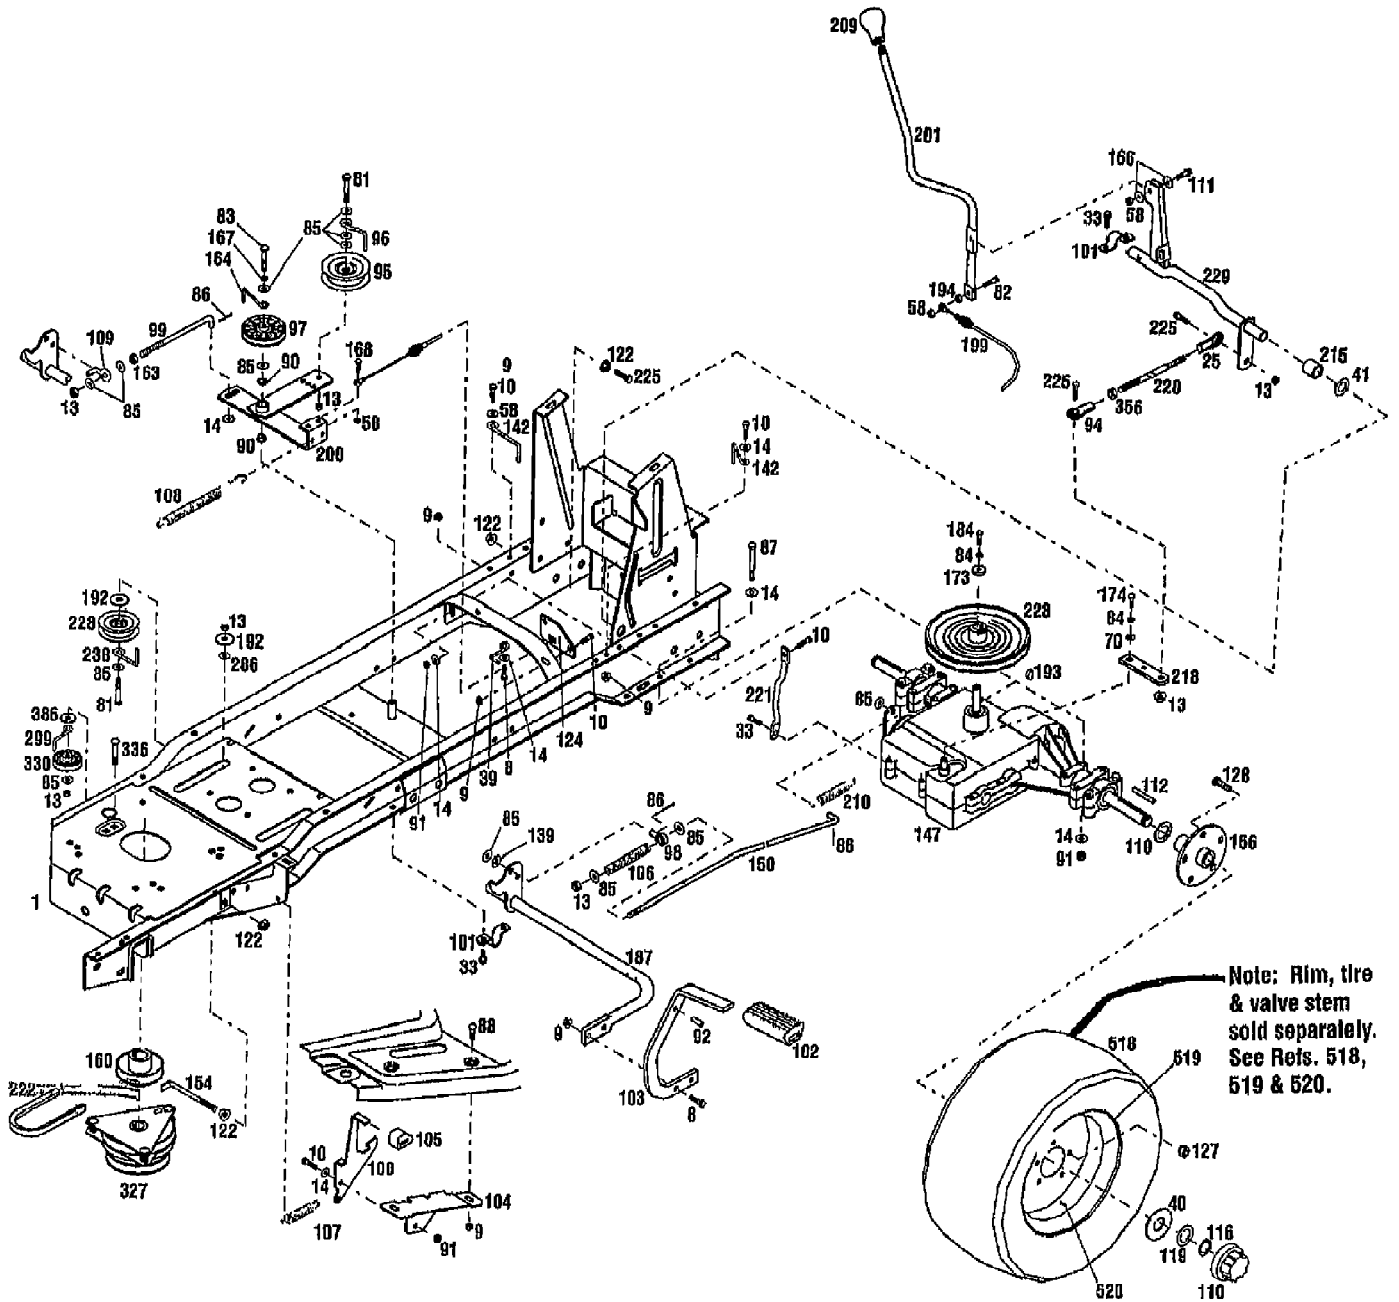

GEAR DRIVE ASSEMBLY

13083 15HP GEAR DRIVE GARDEN TRACTOR (S/N 130830100101)
GEAR DRIVE ASSEMBLY

Page 11 of 21

Ref #	Part Number	Qty	S/P/F	Description
1	1765440001	0		ASSM-FRAME
8	1100045	0	S	SCR-HH 5/16-18X1.0 G5 ZP
9	1186391	0	S	NUT-HFLK 5/16-18 ZP
10	1100044	0	S	SCR-HHC 5/16-18X.75 GR 5 ZP
13	1733398	0	S	NUT-LOCK 3/8-16
14	1107382	0	/P	WASHER-FLAT 5/16 SAE
25	1767987	0		JOINT-BALL
33	1766984	0	/P	SCR-HFLK 5/16-18X.75
39	1767821	0		GUIDE-BELT
40	1766241	0	/P	WASHER-SPEC .75X2.50
41	1703073	0	/P	WASHER-THRUST
58	1734398	0	S	NUT-HT LK 1/4-20
70	1107381	0	S	WASHER-FLAT 1/4 SAE
81	1100048	0	S	SCR-HH 3/8-16X2.0 G5 ZP
82	1100069	0	S	SCR-HH 1/4-20X1.0
83	1100086	0	S	SCR-HH 3/8-16X1.75 G5 ZP
84	1100241	0	S	WASHER-LK .25 ZP
85	1107383	0	S	WASHER-FLAT 3/8 SAE
86	1100346	0	S	PIN-COTTER .09X.75 ZP
87	1111609	0	S	SCR-HH 5/16-18X2.75 G5 ZP
88	1186097	0	S	SCR-CARR 5/16-18X.62 G2 ZP
90	1715538	0	/P	BUSHING-.5X.5 NYLON FLNG
91	1732499	0	/P	NUT-TOP/LK 5/16-18 ZP
92	1733103	0	/P	PIN-.312X.75
94	1767837	0	/P	JOINT-BALL
95	1756151	0	/P	IDLER
96	1760096	0	/P	GUIDE-BELT
97	1760097	0	/P	PULLEY-IDLER
98	1751848	0		SWIVEL
99	1765044	0		ROD-CLUTCH
100	1765096	0		LATCH-BRAKE CLUTCH USE1771514
101	1765156	0		CLIP-CLAMP .75 ID
102	1765167	0		PAD-FOOT PEDAL
103	1765252	0		PEDAL-BRAKE
104	1765257	0		BRKT-BRAKE LOCK
105	1765297	0		PAD-BRAKE
106	1765305	0		SPRING-COMPRESSION
107	1985140	0		SPRING-EXTENSION
108	1765402	0	/P	SPRING-EXTENSION
109	1765461	0		ROD-PIVOT
110	1766215	0		CAP-HUB
111	1186312	0		SCR-HFLK 1/4-20X1.00
112	1104338	0	S	KEY-.25 SQ X 2.0
116	1118554	0	S	RING-RETAINING
119	1185816	0	/P	WASHER-SPEC
122	1186393	0	/P	NUT-HFLK 3/8-16 ZP
124	1767889	0		SUPPORT-CABLE
127	1753025	0	/P	NUT-LUG 7/16-20
128	1753026	0	S	BOLT-WHEEL
139	1760323	0		WASHER-.376 DIA
142	1767808	0		GUIDE-BELT
147	0	0		TRANSAXLE
?150	1765361	0		ROD-BRAKE