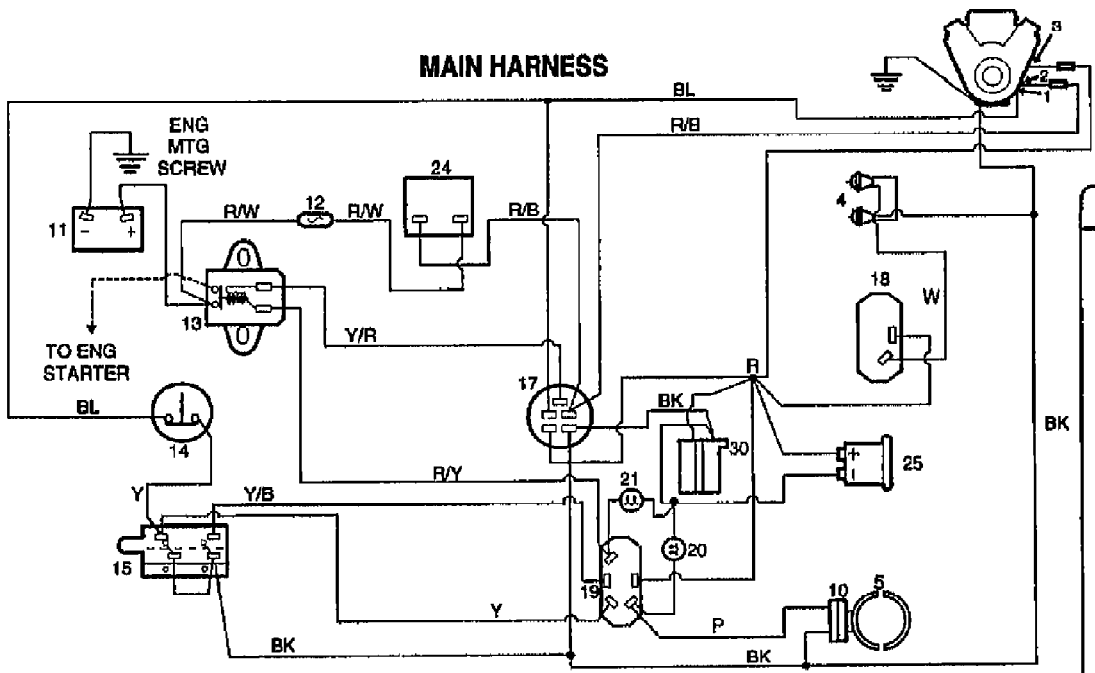

ITEM CODE	
1	Magneto
2	Alternator
3	Fuel Solenoid
4	Headlights
5	Attachment Clutch
10	Connector
11	Battery
12	Fuse
13	Start Solenoid
14	Seat Switch
15	Brake Switch
17	Key Switch
18	Light Switch
19	Attachment Switch
20	Attachment Light
21	Start Light
24	Ammeter
25	Hourmeter