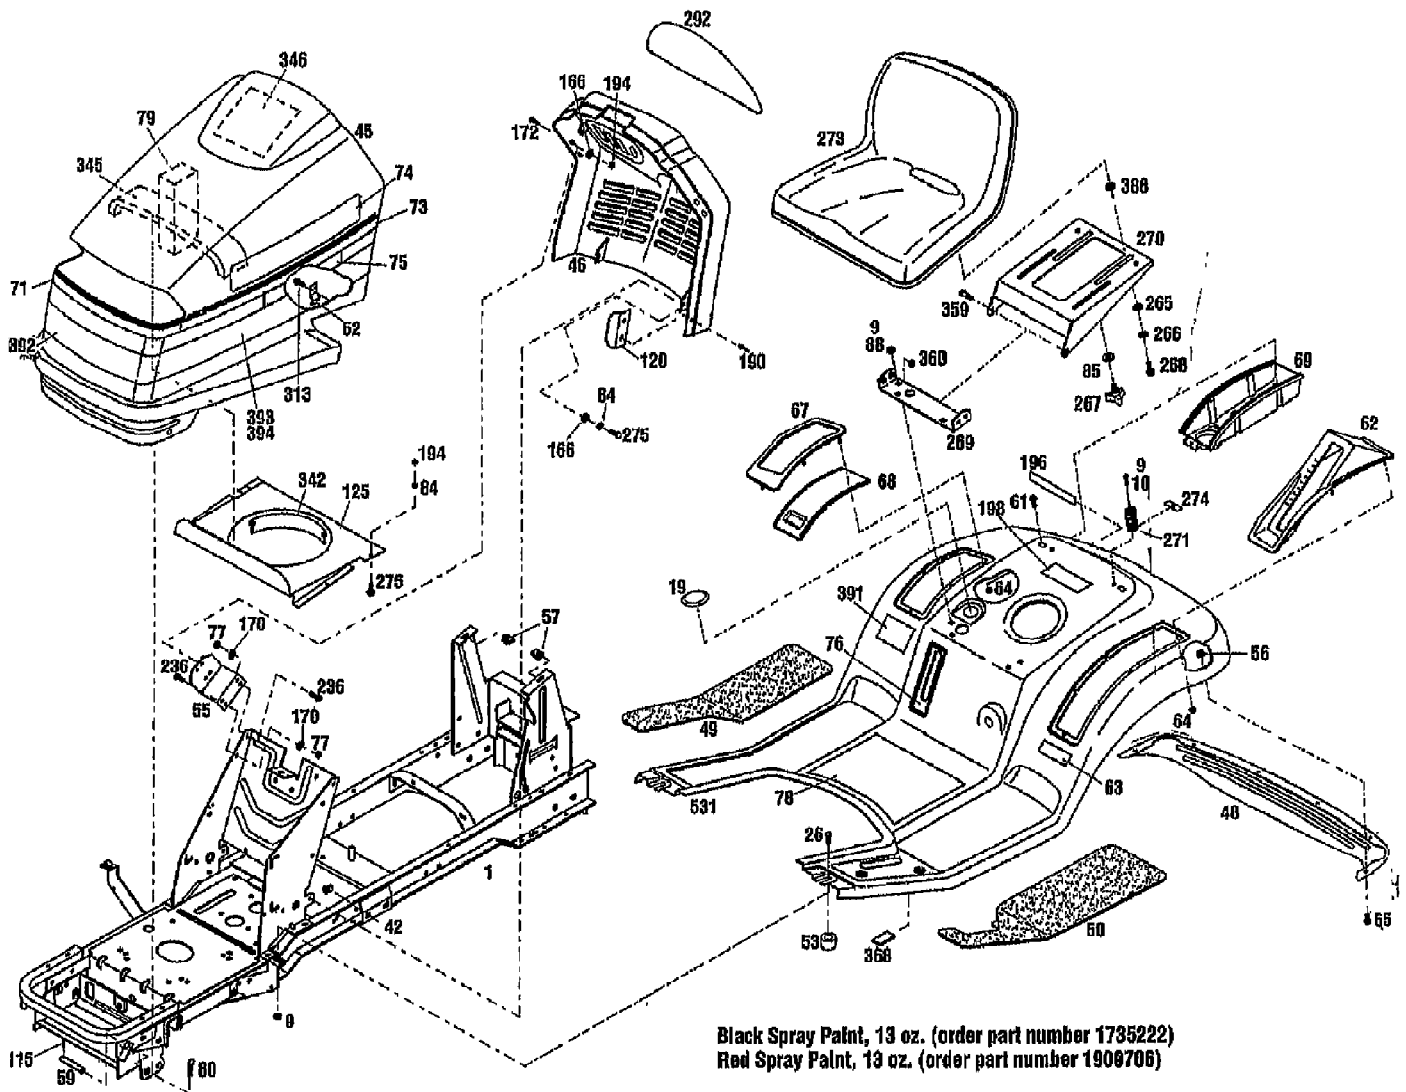

13078 16HP HYDRO GARDEN TRACTOR (S/N 130780100101)
BODYWORK & TRIM ASSEMBLY

13078 16HP HYDRO GARDEN TRACTOR (S/N 130780100101)
BODYWORK & TRIM ASSEMBLY

Page 2 of 22

Ref #	Part Number	Qty	S/P/F	Description
1	1765440001	0		ASSM-FRAME {13078}
1	1765435001	0	S	ASSM-FRAME LTX {13079}
9	1186391	0	S	NUT-HFLK 5/16-18 ZP
10	1100044	0	S	SCR-HHC 5/16-18X.75 GR 5 ZP
19	1768787	0		PLUG 2.50 {13079}
26	1186100	0	/P	SCR-CARR 5/16-18X1.0 G2 ZP
42	1185893	0	/P	NUT-SPEED
45	1765382	0		HOOD-TRACTOR
46	1765376	0		CONSOLE
?48	1765331010	0		TRIM-FENDER REAR
49	1765370	0		PAD-FOOT RH
50	1765371	0	S	PAD-FOOT LH
52	1765384	0		LATCH
53	1730681	0	/P	SPACER-TUBULAR
55	1768775001	0		BRKT-MOUNTING
56	1186389	0	/P	NUT-HF/LK 1/4-20 ZP
57	1761680	0	S	NUT-SELF RETAIN 5/16-18
59	1765497	0		PIN-PIVOT HOOD
60	1723478	0	/P	PIN-HITCH .125X2.56 ZP
61	1186330	0	S	SCR-LOCK
62	1766139	0	S	COVER-LIFT HANDLE
63	1901900	0	/P	DECAL-AMERICAN LEGEND-LRG
64	1750532	0	S	NUT-SELF THREADING
65	1186309	0	/P	SCR-HH 1/4-20X.625
67	1765493	0		TOP-STORAGE COVER
68	1765492	0		COVER-CONTAINER
69	1765494	0		CONTAINER-STORAGE
71	1766383	0		DECAL-STRIPE HOOD FRONT
73	1766382	0		DECAL-STRIPE SIDE
74	1767886	0	/P	DECAL-LOGO TROY-BILT
75	1766388	0		DECAL-MODEL 13039 {13078}
75	1767814	0		DECAL-MODEL 13036 {13079}
76	1766140	0		DECAL-FUEL LEVEL
77	1186230	0	S	NUT-HEX 5/16-18 ZP
78	1766142	0		DECAL-OPER INST
79	1768829	0		BLOCK-SEALING {13078}
84	1100241	0	S	WASHER-LK .25 ZP
85	1107383	0	S	WASHER-FLAT 3/8 SAE
88	1186097	0	S	SCR-CARR 5/16-18X.62 G2 ZP
115	1120210	0		PIN-ROLL .188X1.0
120	1768828001	0		BRKT-HOOD ALIGN
125	1767873001	0		SHIELD-HEAT UPPER
166	1720883	0	/P	WASHER-FLAT 1.25X.28X.062 ZP
170	1100242	0	S	WASHER-LK .312 ZP
172	1816081	0		SCR
190	1739918	0		RIVET-POP
194	1186229	0	S	NUT-HEX 1/4-20 ZP
196	1759102	0		DECAL-LOGO FENDER
198	1767876	0		DECAL-FUEL
236	1186329	0	S	SCR-HFLK 5/16-18X.75 ZP
265	1705793	0		WASHER-1.06X.51X.09 NYLON
266	1706782	0	/P	WASHER-BOW .74X.52X.01
267	1734269	0		KNOB