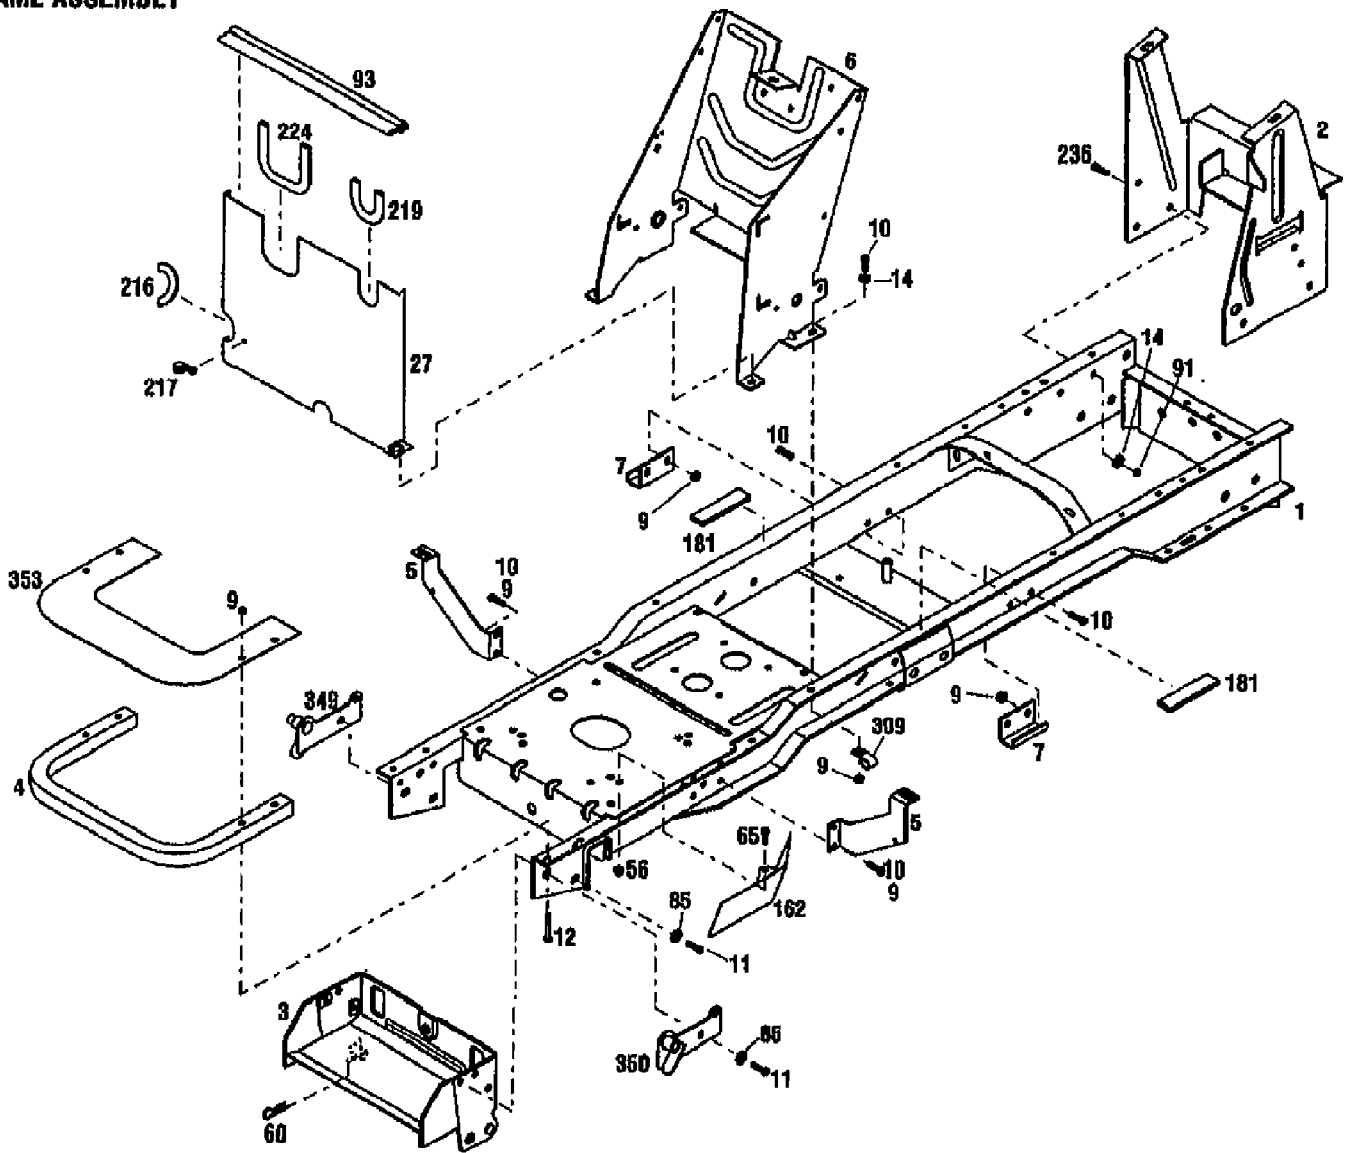

FRAME ASSEMBLY

13078 16HP HYDRO GARDEN TRACTOR (S/N 130780100101)
FRAME ASSEMBLY

Page 12 of 22

Ref #	Part Number	Qty	S/P/F	Description
1	1765440001	0		ASSM-FRAME {13078}
1	1765435001	0	S	ASSM-FRAME LTX {13079}
2	1766050001	0		SUPPORT-REAR TANK
3	1766082001	0		ASSM-BRKT ATTACHMENT
4	1766336001	0		BUMPER-FRONT
5	1765431001	0		SUPPORT-FENDER
6	1765446001	0		SUPPORT-CONSOLE
7	1766086001	0		STOP-MOWER DECK {13078}
9	1186391	0	S	NUT-HFLK 5/16-18 ZP
10	1100044	0	S	SCR-HHC 5/16-18X.75 GR 5 ZP
11	1100046	0	S	SCR-HH 3/8-16X1.0 G5 ZP
12	1100779	0	S	SCR-HH 5/16-18X1.75
14	1107382	0	/P	WASHER-FLAT 5/16 SAE
27	1768826001	0		SHIELD-HEAT {13078}
56	1186389	0	/P	NUT-HF/LK 1/4-20 ZP
60	1723478	0	/P	PIN-HITCH .125X2.56 ZP
65	1186309	0	/P	SCR-HH 1/4-20X.625
85	1107383	0	S	WASHER-FLAT 3/8 SAE
91	1732499	0	/P	NUT-TOP/LK 5/16-18 ZP
93	1768834	0		GASKET-HEAT SHIELD {13078}
162	1767874001	0		SHIELD-HEAT UPPER
181	1767883	0		PAD
216	1768835	0		TRIM {13078}
217	1745366	0		HANGER-CABLE {13078}
219	1752694	0		TRIM {13078}
224	1768840	0		TRIM-HEAT SHIELD {13078}
236	1186329	0	S	SCR-HFLK 5/16-18X.75 ZP
309	1747738	0	/P	CLIP-J
349	1767867001	0		PLATE-PIVOT RH
350	1767868001	0		PLATE-PIVOT LH
353	1767963001	0		SHIELD-HEAT
	1735222	0	/P	PAINT-BLACK SPRAY
	1900706	0	S	PAINT-RED SPRAYCAN POWDER