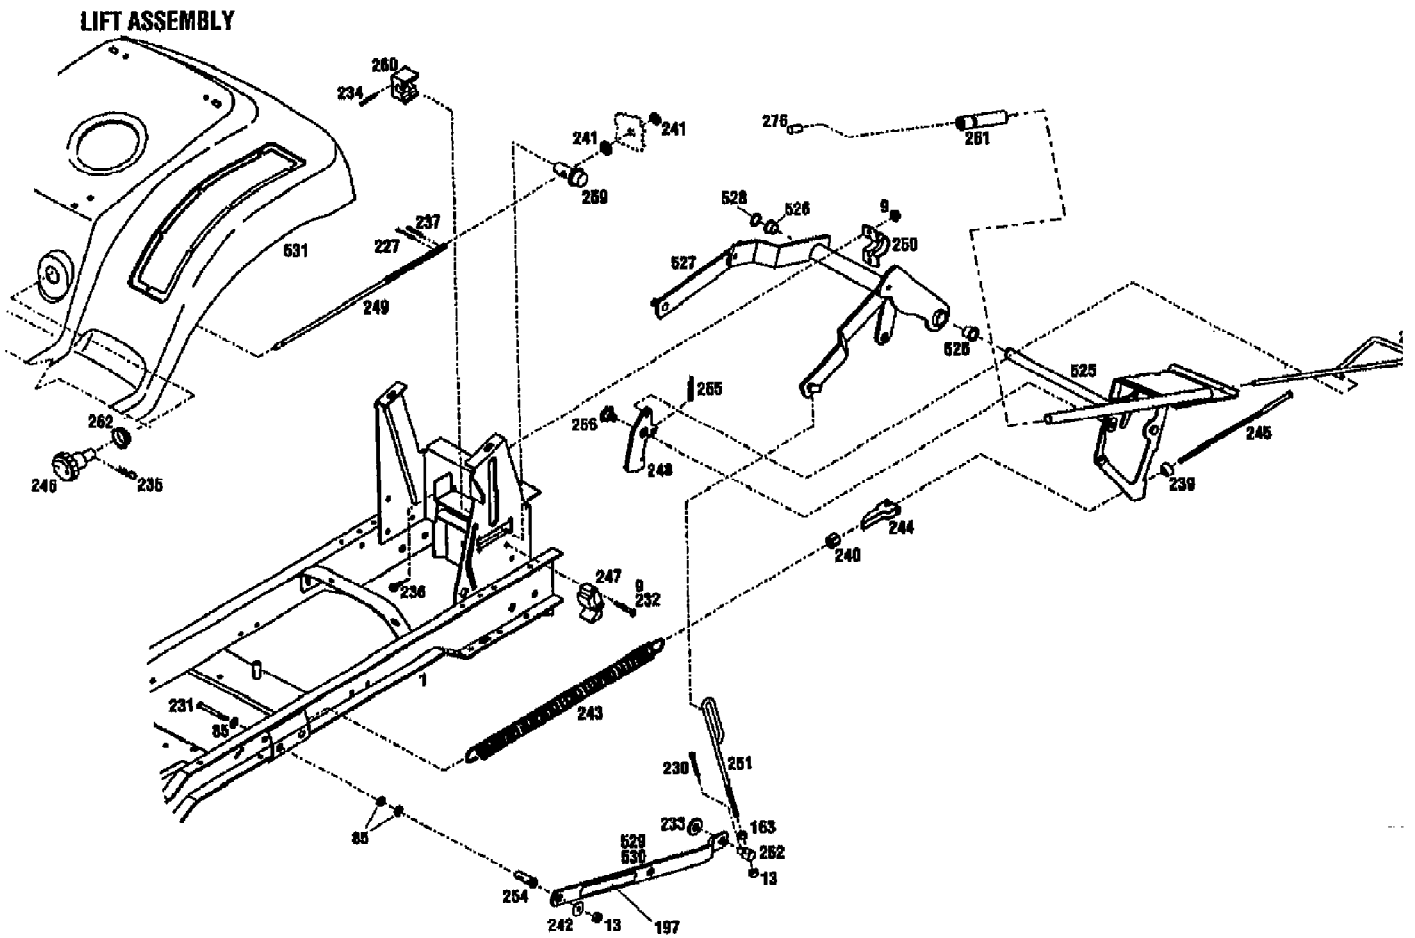

13078 16HP HYDRO GARDEN TRACTOR (S/N 130780100101)
LIFT ASSEMBLY

13078 16HP HYDRO GARDEN TRACTOR (S/N 130780100101)
LIFT ASSEMBLY

Page 17 of 22

Ref #	Part Number	Qty	S/P/F	Description
1	1765440001	0		ASSM-FRAME {13078}
1	1765435001	0	S	ASSM-FRAME LTX {13079}
9	1186391	0	S	NUT-HFLK 5/16-18 ZP
13	1733398	0	S	NUT-LOCK 3/8-16
85	1107383	0	S	WASHER-FLAT 3/8 SAE
163	1186231	0	S	NUT-HEX 3/8-16 ZP
197	1767877	0		DECAL-WARNING
227	1100349	0	S	PIN-COTTER .125 X .75 ZP
230	1100351	0		PIN-COTTER .120X1.25 ZP
231	1111614	0	S	SCR-HH 3/8-16X3.0 G5 ZP
232	1100799	0	S	SCR-HH 5/16-18X1.5 G5 ZP
233	1107386	0	S	WASHER-1.305X.649X.098 ZP
234	1185376	0	/P	PIN-DRIVE
235	1817091	0		PIN-HITCH
236	1186329	0	S	SCR-HFLK 5/16-18X.75 ZP
237	1187961	0	/P	PIN-ROLL .156X1.0
239	1714521	0		BEARING-SPHERICAL
240	1717942	0		NUT-SPECIAL 5/16-18
241	1738490	0	/P	SPACER
242	1763355	0	S	WASHER-1.5X.375X.18 ZP
243	1765445	0		SPRING-LIFT ASSIST
244	1765457	0		BRKT-LIFT ASSIST
245	1765458	0		SCR-LIFT ASSIST
246	1765485	0	/P	KNOB-HEIGHT ADJUST
247	1766028	0		BLOCK-DETENT
248	1766029001	0		LATCH
249	1766048	0		KIT-SVC SCR HGT ADJ
250	1766057	0		CLAMP-LIFT
251	1767885	0	/P	ROD-LIFT {13078}
251	1766058	0		ROD-LIFT {13079}
252	1766059	0	/P	SWIVEL-LIFT REAR
254	1766080	0		SPACER
255	1766174	0		SPRING-EXTENSION
256	1766175	0		SCR-SHOULDER
?257	1766178	0		ROD
259	1766257	0		BLOCK-HEIGHT ADJUST
260	1766259	0		COLLAR-HEIGHT ADJUST
261	1766340	0		GRIP-LIFT
262	1766346	0		GROMMET-SNAP BUSHING
276	1767880	0	S	BUTTON-LIFT
525	1766032001	0		HANDLE-LIFT
526	1764140	0	/P	BUSHING
527	1766068001	0		LIFT
528	1185649	0	/P	RING-RETAINING EXT .694 ID
529	1768718	0		LINK-LIFT W/DECAL
530	1768717	0	/P	LINK-LIFT W/DECAL
531	1768716	0		FENDER-RED W/DECALS
	1735222	0	/P	PAINT-BLACK SPRAY
	1900706	0	S	PAINT-RED SPRAYCAN POWDER