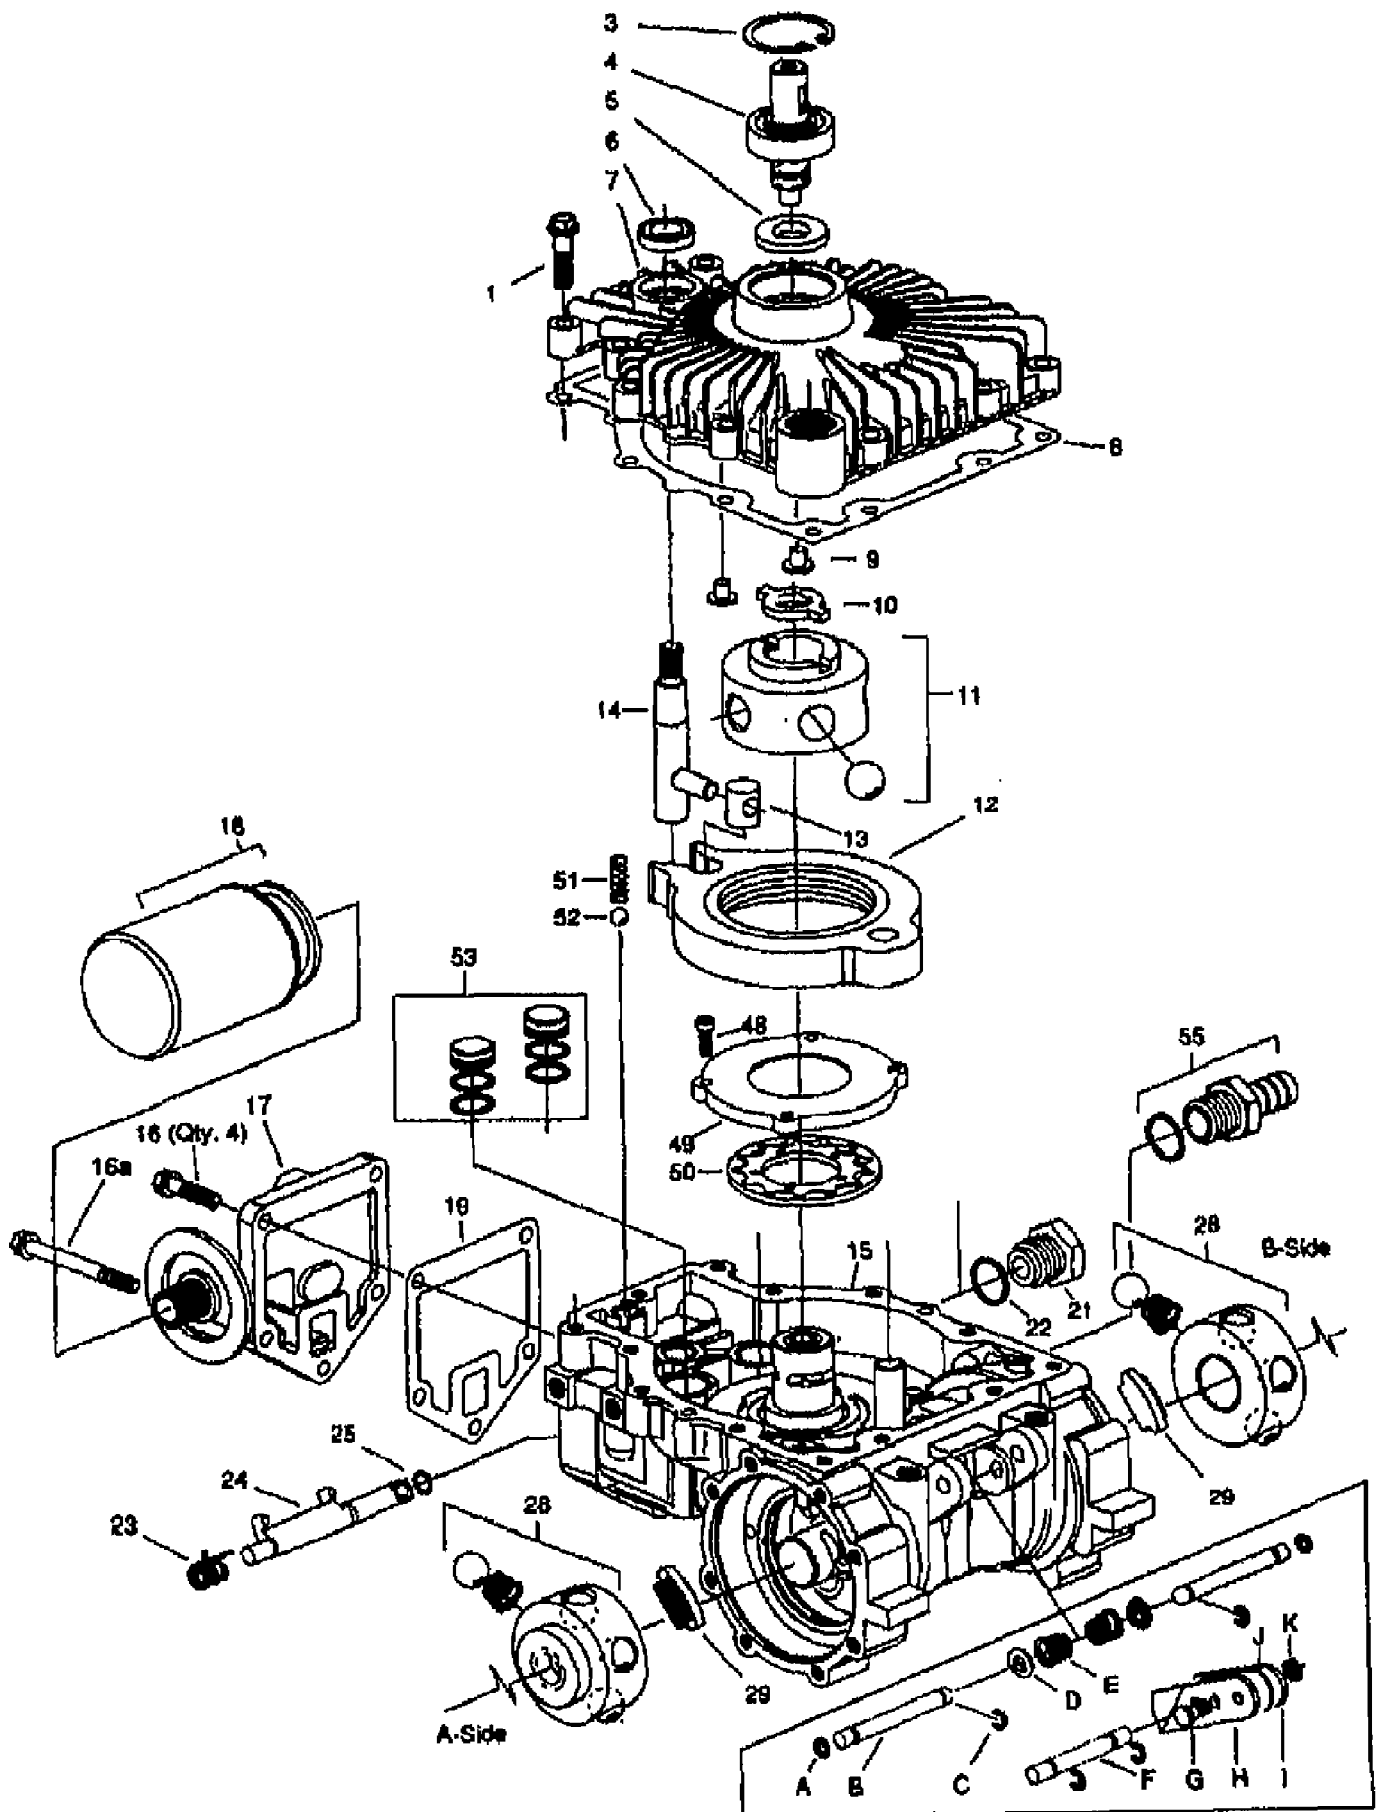

13078 16HP HYDRO GARDEN TRACTOR (S/N 130780100101)
HYDROSTATIC (851) TRANSMISSION BREAKDOWN

13078 16HP HYDRO GARDEN TRACTOR (S/N 130780100101)
HYDROSTATIC (851) TRANSMISSION BREAKDOWN

Page 14 of 22

Ref #	Part Number	Qty	S/P/F	Description
1	1769200	0		SCR
3	1769201	0		RING-RETAINING
4	1760892	0		SHAFT-INPUT
5	1760893	0	S	SEAL-OIL
6	1757374	0		SEAL-CONTROL SHAFT
7	1769202	0		COVER
8	1769203	0	/P	COVER-GASKET
9	1769204	0		BUTTON
10	1769205	0		DRIVE
11	1769206	0		PUMP ROTOR/BALL/PN
12	1769207	0		RING-CAM
13	1769208	0		INSERT
14	1769209	0		SHAFT-CONTROL EXT THREAD
15	1769211	0		HOUSING
16	1769212	0		SCR
?16A	1769213	0		SCR
17	1769214	0		BASE-FILTER
18	1769125	0	/P	FILTER
19	1769127	0		GASKET
21	1769215	0		NUT
22	1769216	0		SEAL-O RING
23	1769217	0		VALVE-SPRING DUMP
24	1757376	0	/P	BRACKET
25	1757377	0		RING-O
?26	1769218	0		SCR
?27	1769219	0		GASKET-AXLE HSG
28	1769220	0		15T MOTOR ROTOR/BALL
29	1769221	0		PAD-FRICTION
?30	1769222	0	/P	PLATE-REACTION
?31	1769223	0		PLATE-BACKUP
?32	1769224	0		15T SUN GEAR, FIRST
?33	1769225	0		GEAR-RING 57T
?34	1769226	0		GEAR-PLANET
?35	1769227	0		PRIMARY CARRIER
?36	1769228	0		GEAR-SUN
?37	1769229	0		GEAR-PINT
?38	1769230	0		SECOND CARRIER
?40	1769231	0		AXLE-HOUSING
?41	1769232	0		RING-RETAIN EXT
?42	1769233	0		WASHER-THRUST
?43	1769234	0		RING-RETAIN INT
?44	1757700	0		BEARING
?45	1769235	0	/P	SEAL-RADIAL LIP
?46	1769236	0		AXLE-SHAFT
48	1769237	0		SCR-HXSKT
49	1769238	0		PUMP-PLATE
50	1769239	0		GEROTOR
51	1769240	0		SPRING
52	1769241	0		BALL
53	1769242	0		PISTON
?54	0	0		BRAKE LEVER PARTS
?54A	1769243	0		SEAL-QUAD
?54B	1769244	0		ROD-PUSH