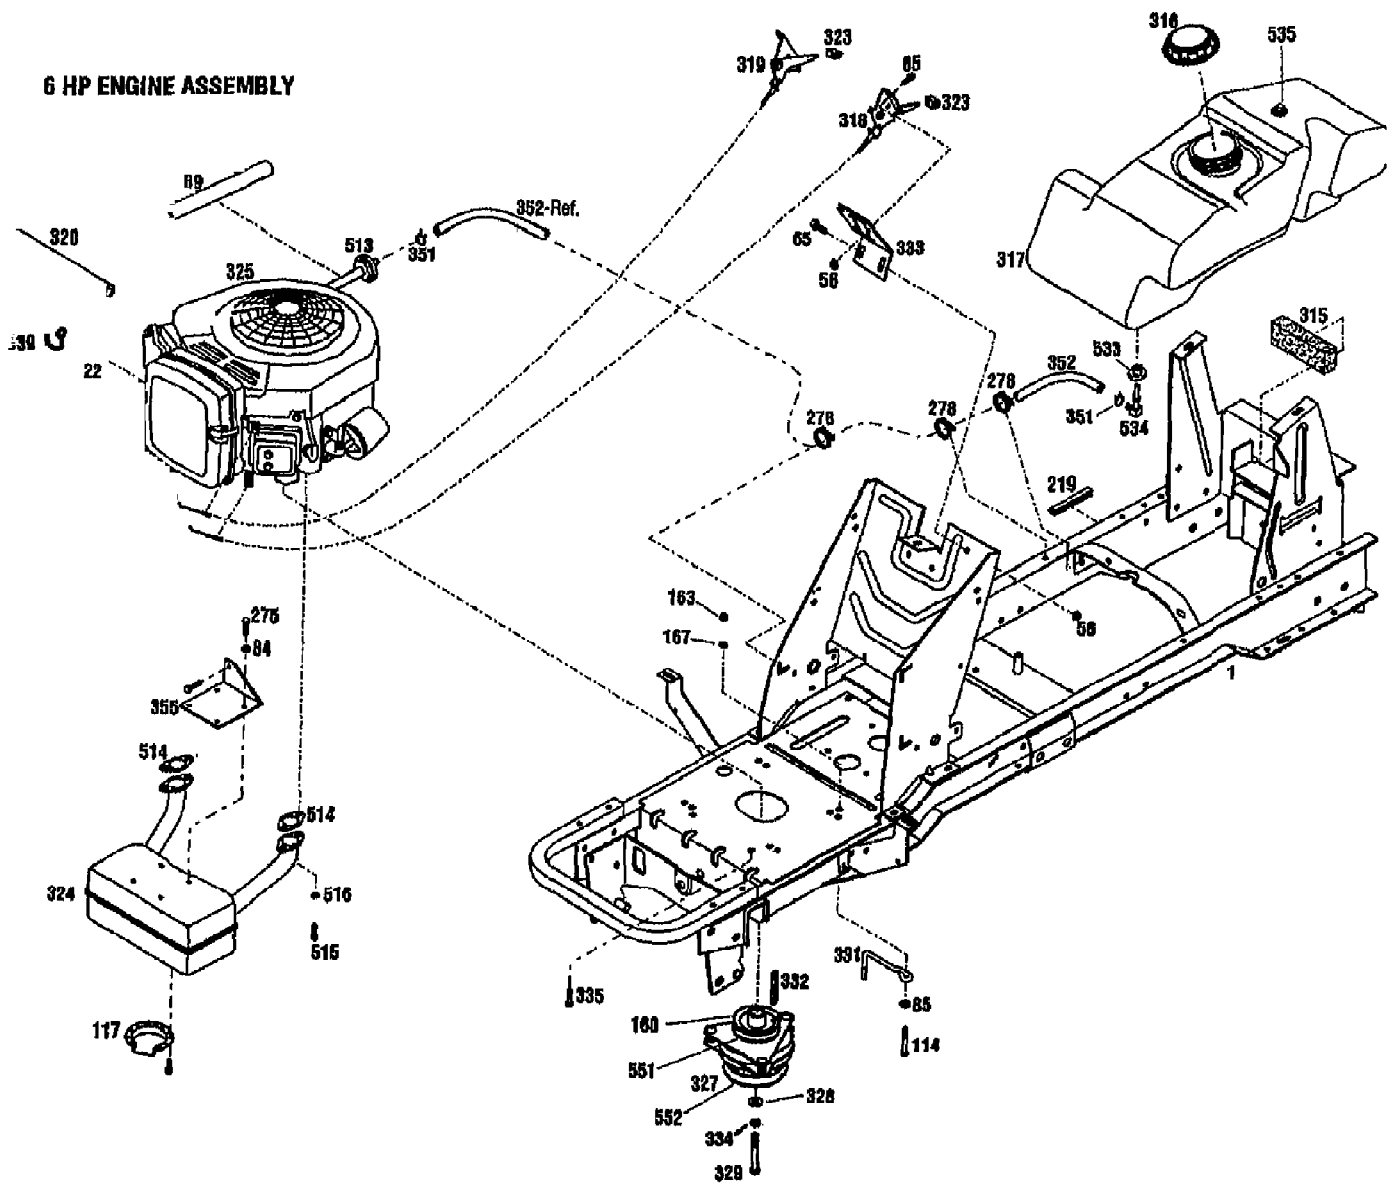

13078 16HP HYDRO GARDEN TRACTOR (S/N 130780100101)
ENGINE ASSEMBLY

13078 16HP HYDRO GARDEN TRACTOR (S/N 130780100101)
ENGINE ASSEMBLY

Page 10 of 22

Ref #	Part Number	Qty	S/P/F	Description
1	1765440001	0		ASSM-FRAME
56	1186389	0	/P	NUT-HF/LK 1/4-20 ZP
65	1186309	0	/P	SCR-HH 1/4-20X.625
84	1100241	0	S	WASHER-LK .25 ZP
85	1107383	0	S	WASHER-FLAT 3/8 SAE
89	1768830	0		INSULATION-FUEL LINE
114	1768194	0	S	SCR-THRD FRM 3/8-16X1.50
117	1758940	0	S	DEFLECTOR-MUFFLER
160	1766201	0		PULLEY-ENGINE
163	1186231	0	S	NUT-HEX 3/8-16 ZP
167	1100243	0	S	WASHER-LK .375 @ DEPL
219	1752694	0		TRIM
275	1111599	0	S	SCR-HH 1/4-20X.625 G5 ZP
278	1735531	0	S	TIE-CABLE NYLON BLACK
315	1766341	0		PAD-FUEL TANK
316	1766188	0	/P	CAP-FUEL
317	1765404	0		TANK-FUEL
318	1758800	0	S	CONTROL-CHOKE
319	1755926	0	S	THROTTLE-CONTROL
320	1766327	0	S	HOSE
322	1768865	0	S	ASSM-OIL VALVE
323	1766121	0	/P	KNOB
324	1766299	0		MUFFLER
325	0	0	F	ENGINE, B&S 16HP MODEL 303777
327	1755341	0	S	CLUTCH-ELECTRIC
328	1744455	0	/P	WASHER-SPEC 1.42X.468X.25 ZP
329	1767165	0	S	SCR-HH 7/16-20X3.00
331	1754787	0	/P	CLUTCH-RETAINER
332	1748146	0		KEY-.25 SQ X 2.5
333	1766119001	0		BRKT-MOUNTING CONTROL
334	1100244	0	S	WASHER-LK .438 ZP
335	1762042	0		SCR-HH 3/8-16X1.0 THDFM
351	1750687	0	S	CLAMP-HOSE
352	1767879	0		LINE-FUEL
355	1767903001	0		BRKT-MUFFLER
513	1727491	0	S	FILTER-FUEL
514	0	0	F	MUFFLER GASKET
515	1100069	0	S	SCR-HH 1/4-20X1.0
516	1100241	0	S	WASHER-LK .25 ZP
533	1738433	0	S	BUSHING-RUBBER
534	1751477	0	S	ELBOW-90 DEG (FUEL LINE)
535	1768804	0	S	VENT-FUEL TANK
539	1766326	0		CAP-OIL DRAIN
551	1724194	0		BEARING-UPPER CLUTCH
552	1754156	0	/P	BEARING-CLUTCH LOWER
	1735222	0	/P	PAINT-BLACK SPRAY
	1900706	0	S	PAINT-RED SPRAYCAN POWDER