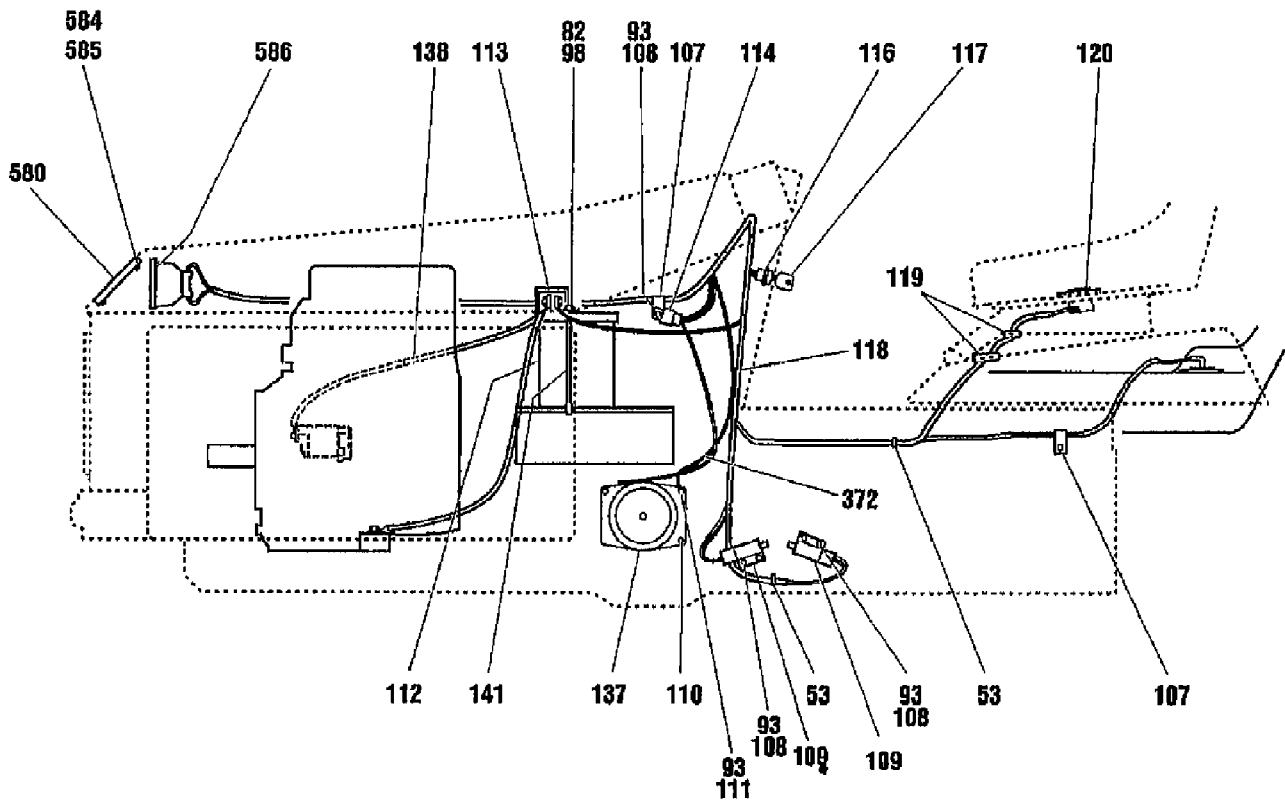

13076 20HP HYDRO GARDEN TRACTOR (S/N 130760100101)
ELECTRICAL ASSEMBLY

Page 5 of 27

Ref #	Part Number	Qty	S/P/F	Description
53	1766531	0		CABLE TIE
82	1107381	0	S	WASHER-FLAT 1/4 SAE
83	1100241	0	S	WASHER-LK .25 ZP
93	1185985	0	S	NUT W/LKWASHER 10-24 ZP
98	1734398	0	S	NUT-HT LK 1/4-20
107	1747738	0	/P	CLIP-J
108	1115815	0	S	SCR-TRUSS #10-24 X 5/8
109	1751328	0	S	SWITCH
110	1738463	0		SCR
111	1185130	0	/P	SCR-SEMS MACH
112	1772131	0		BATTERY
113	1755802	0	/P	BATTERY-HOLDDOWN
114	1749907	0	/P	RELAY-SPEED CONTROL
116	1754207	0	S	SWITCH-IGNITION
117	1753986	0	/P	KEY-IGNITION
118	1769919	0	S	HARNESS-MAIN
119	1755487	0	F	GROMMET {13074,13076}
119	1766264	0	F	GROMMET {13074,13076}
120	1768882	0	/P/F	SWITCH-SEAT {13074,13076}
120	1761083	0	/P/F	SWITCH {13074/076}
122	1765953	0		SENDER-FUEL
123	1745778	0		SCR
124	1754259	0		SHIELD-STONE
125	1752871	0	/P	ASSM-LIGHT
126	1186229	0	S	NUT-HEX 1/4-20 ZP
127	1754191	0		GASKET
128	1754241	0		LENSE-LH
129	1754242	0		LENSE-RH
130	1750963	0		SCR-FHP #6-32X.50 ZP
131	1754607	0	S	SWITCH-SPEED CONTROL
132	1754189	0	F	SWITCH-LIGHT {13074/076}
132	1754856	0	F	SWITCH-LIGHT {13074/076}
133	1754608	0	/P	SWITCH-PTO
134	1757364	0	S	METER-HOUR
135	1757357	0		LENSE
136	1755647	0	S	GAUGE-FUEL
137	1738462	0	/P	CLUTCH
138	1769917	0		CABLE-BATTERY POSITIVE
139	1769918	0		CABLE-BATTERY NEGATIVE
140	1100805	0	S	SCR-HH 1/4-20X.75 G5 ZP
141	1752586	0		BOLT-HOOK
143	1752132	0	/P	SENSOR-VOLTAGE
211	1186389	0	/P	NUT-HF/LK 1/4-20 ZP
372	1756032	0		ASSM-LEAD
580	1767104	0	/P	LENSE
581	1753788	0		RETAINER
582	1752871	0	/P	ASSM-LIGHT
583	1752872	0	S	LIGHTBULB
584	1731453	0		SCR-EXHAUST DEFLECTOR
585	1805365	0		WASHER-.44X.189X.05
586	1754194	0		GASKET
587	1735285	0	/P	BULB (MFG NO. GE 73)
588	1752505	0		HARNESS-HEADLIGHT