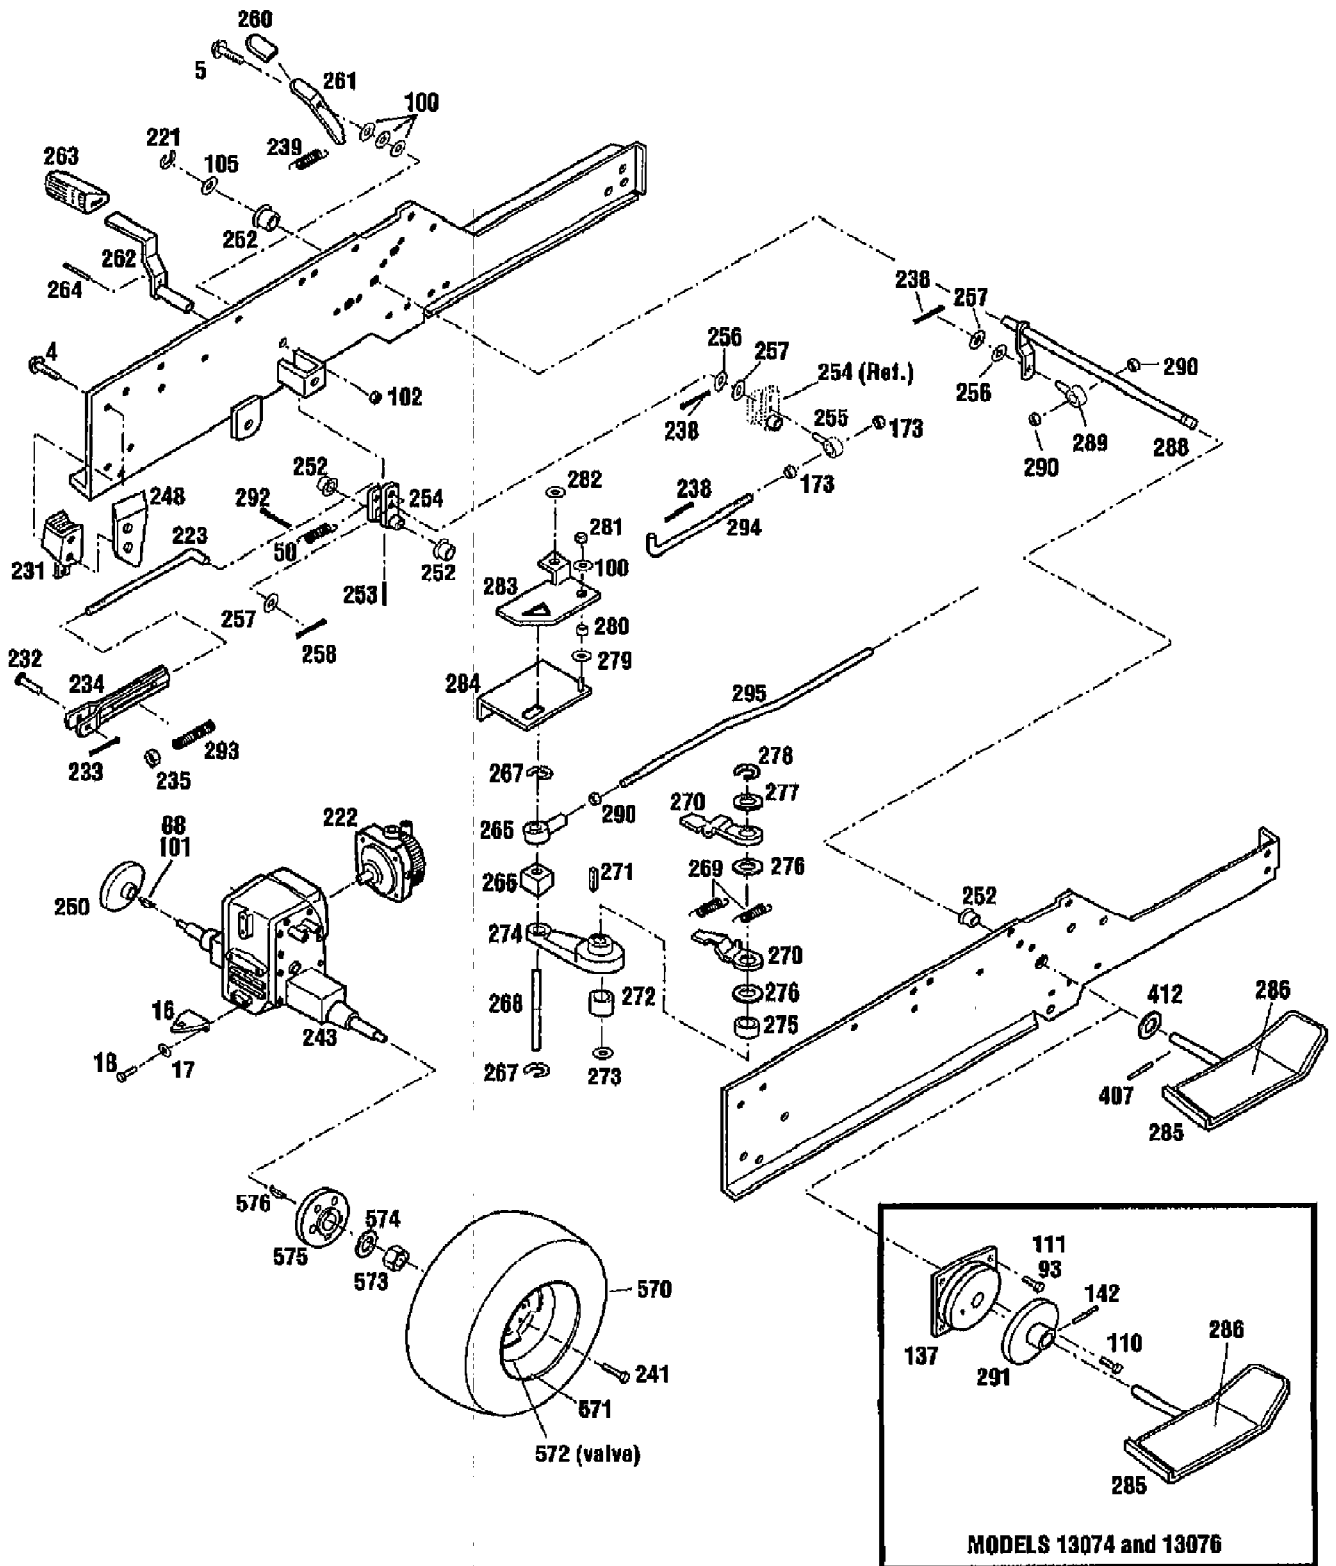

HYDROSTATIC AND BRAKE LINKAGE ASSEMBLY

13076 20HP HYDRO GARDEN TRACTOR (S/N 130760100101)
HYDROSTATIC CONTROL & BRAKE LINKAGE

Page 19 of 27

Ref #	Part Number	Qty	S/P/F	Description
4	1186345	0	/P	SCR
5	1186347	0	S	SCR-HFLK 3/8-16X1.00 ZP
16	1724698001	0	/P	HITCH-DRAWBAR
17	1100245	0	S	WASHER-LK .5
18	1100055	0	S	SCR-HH 1/2-13X1.25 G5 ZP
50	1746769	0	/P	SPRING
68	1104436	0	S/F	KEY-WOODRUFF .188X.75
93	1185985	0	S/F	NUT W/LKWASHER 10-24 ZP
100	1107383	0	S	WASHER-FLAT 3/8 SAE
101	1751775	0	F	KEY-WOODRUFF .25X.75
102	1733398	0	S	NUT-LOCK 3/8-16
105	1715301	0	/P	WASHER-1.115X.637X.06
110	1738463	0		SCR
111	1185130	0	/P	SCR-SEMS MACH
137	1738462	0	/P	CLUTCH
142	1185232	0	S	PIN-ROLL
173	1186230	0	S	NUT-HEX 5/16-18 ZP
221	1118808	0	/P	RING-RETAIN .625 ID
222	1764708	0	S	PUMP-HYDRO
223	1757504	0		ROD-BRAKE
231	1758869	0		ASSY BRAKE-CYLINDER
232	1757599	0		PIN-CLEVIS .25X.62
233	1187385	0		PIN-COTTER
234	1768469	0		SPRING-YOKE ASSM
235	1757246	0		NUT-SPECIAL
238	1100346	0	S	PIN-COTTER .09X.75 ZP
239	1726640	0		SPRING
241	0101085	0	/P	BOLT-HUB
243	1754102010	0	F	ASSM-TRANSAXLE
243	1754174010	0	F	TRANSAXLE
248	1757390001	0		BRKT-TRANS SUPPORT
250	1756818	0	F	BRAKE-DISC
250	1756816	0	F	DISC-BRAKE
252	1185802	0		BEARING-FLANGE
253	1732147	0	S	PIN-DRIVE .187X1.0
254	1756812	0		ARM
255	1763814	0		SWIVEL
256	1705108	0	S	WASHER-.632X.39X.0329
257	1107382	0	/P	WASHER-FLAT 5/16 SAE
258	1100349	0	S	PIN-COTTER .125 X .75 ZP
260	1734553	0		GRIP
261	1771386001	0		LOCK-BRAKE
262	1755510	0		PEDAL-BRAKE
263	1728694	0	/P	FOOT REST
264	1120209	0		PIN-ROLL .188X.75
265	1721612	0	/P	ROD-END
266	1720699	0		BLOCK
267	1118802	0		RING-RET.EXT .437 ID
268	1734563	0		PIN-CONTROL
269	1720928	0		SPRING
270	1720523	0		ARM
271	1104435	0	S	KEY-WOODRUFF 1/8 X 5/8
272	1107385	0	S	WASHER-1.06X.531X.1 ZP