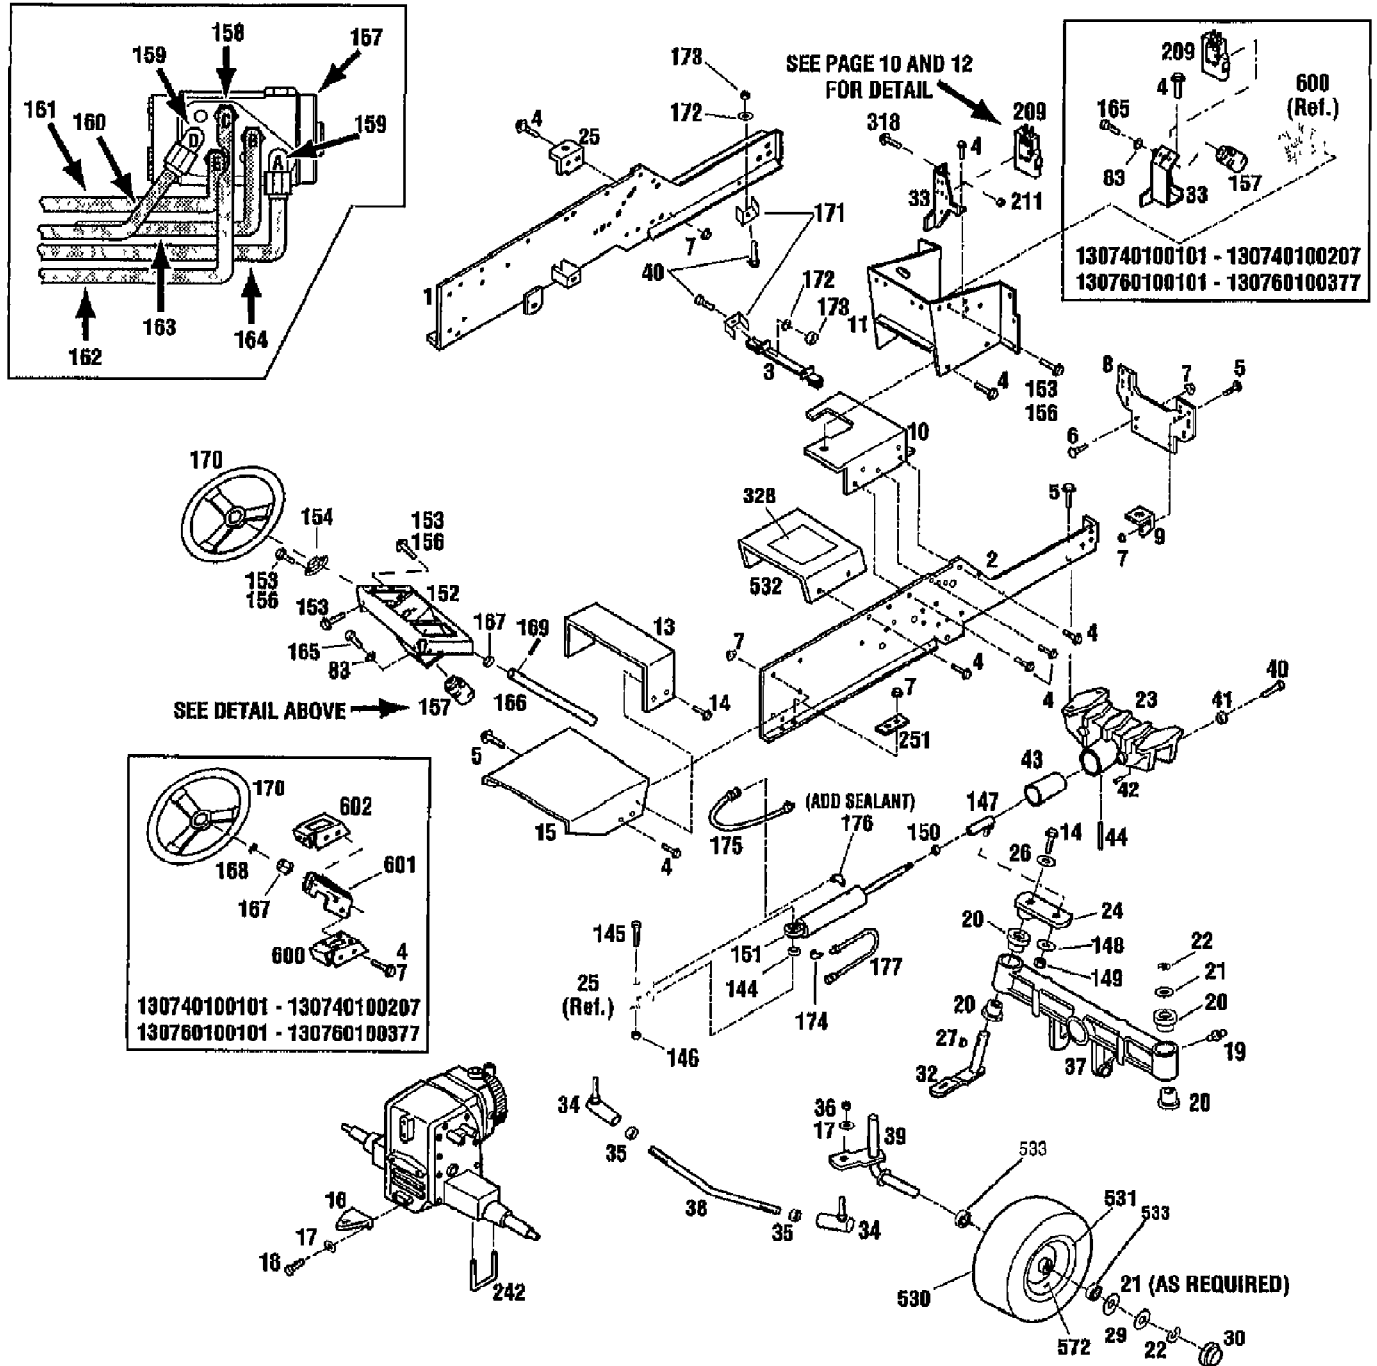

FRAME AND STEERING ASSEMBLY

13076 20HP HYDRO GARDEN TRACTOR (S/N 130760100101)
FRAME & STEERING

Page 11 of 27

Ref #	Part Number	Qty	S/P/F	Description
1	1755513010	0		ASSM-FRAME
2	1752634010	0		ASSM-FRAME
3	1767392	0		ASSM-FRAME SUPPORT
4	1186345	0	/P	SCR
5	1186347	0	S	SCR-HFLK 3/8-16X1.00 ZP
6	1739656	0		SCR-CARR 3/8-16X.75 G5 ZP
7	1186393	0	/P	NUT-HFLK 3/8-16 ZP
8	1752665001	0		PLATE-FRONT
9	1752746001	0		SUPPORT-ENGINE
10	1767278001	0	F	SUPT-BATTERY ASSM
11	1755514010	0		SUPPORT
13	1756513001	0		SUPPORT-FENDER
14	1186329	0	S	SCR-HFLK 5/16-18X.75 ZP
15	1756512001	0		SUPPORT-FUEL TANK
16	1724698001	0	/P	HITCH-DRAWBAR
17	1100245	0	S	WASHER-LK .5
18	1100055	0	S	SCR-HH 1/2-13X1.25 G5 ZP
19	1185976	0	S	FITTING-GREASE 1/4-28X2.00
20	1752556	0		BEARING-FLANGE
21	1703073	0	/P	WASHER-THRUST
22	1185689	0		RING-HEAVY EXT HD 1.0 ID
23	1754321001	0		BOLSTER-FRONT AXLE
24	1752797001	0	/P	ARM-STEERING
25	1751629001	0		BRKT-CYLINDER
26	1186033	0		WASHER-1.75X.328X.1345
27	1186034	0		KEY-WOODRUFF .25X.875
29	1766242	0	/P	WASHER-SPECIAL .75X2.5
30	1766215	0		CAP-HUB
32	1752518001	0	S	SPINDLE-WHEEL LEFT
33	1767281001	0	F	SUPPORT-VALVE
33	1771762001	0	F	SUPPORT ASSM-VALVE
34	1713361	0	S	JOINT-BALL
35	1186247	0	S	NUT-JAM
36	1110152	0	S	NUT-H/LK 1/2-20 ZP
37	1757627001	0		AXLE-FRONT
38	1746138	0		ROD-TIE
39	1752520	0	/P	SPINDLE-WHEEL RH
40	1100045	0	S	SCR-HH 5/16-18X1.0 G5 ZP
41	1186258	0	S	NUT-HEX JAM 5/16-18
42	1751219	0		PIN-WELD
43	1744374	0		TUBE-PIVOT AXLE
44	1733103	0	/P	PIN-.312X.75
83	1100241	0	S	WASHER-LK .25 ZP
144	1759293	0		SLEEVE-CYLINDER
145	1107073	0		SCR-HH 5/8-11X3.0 G5
146	1110112	0	S	NUT-LOCK
147	1719003	0	/P	JOINT-BALL
148	1100247	0	F	WASHER-LK 1.072X.634X.156
149	1110297	0	/P	NUT-LK TOP 5/18-18
150	1186249	0	S	NUT-HEX/JAM 5/8-18 ZP
151	1751627001	0	/P	CYLINDER-HYDRAULIC
152	1771350001	0		BRKT
153	1186328	0	S	SCR-HFLK 5/16-18X.62 G5ZP