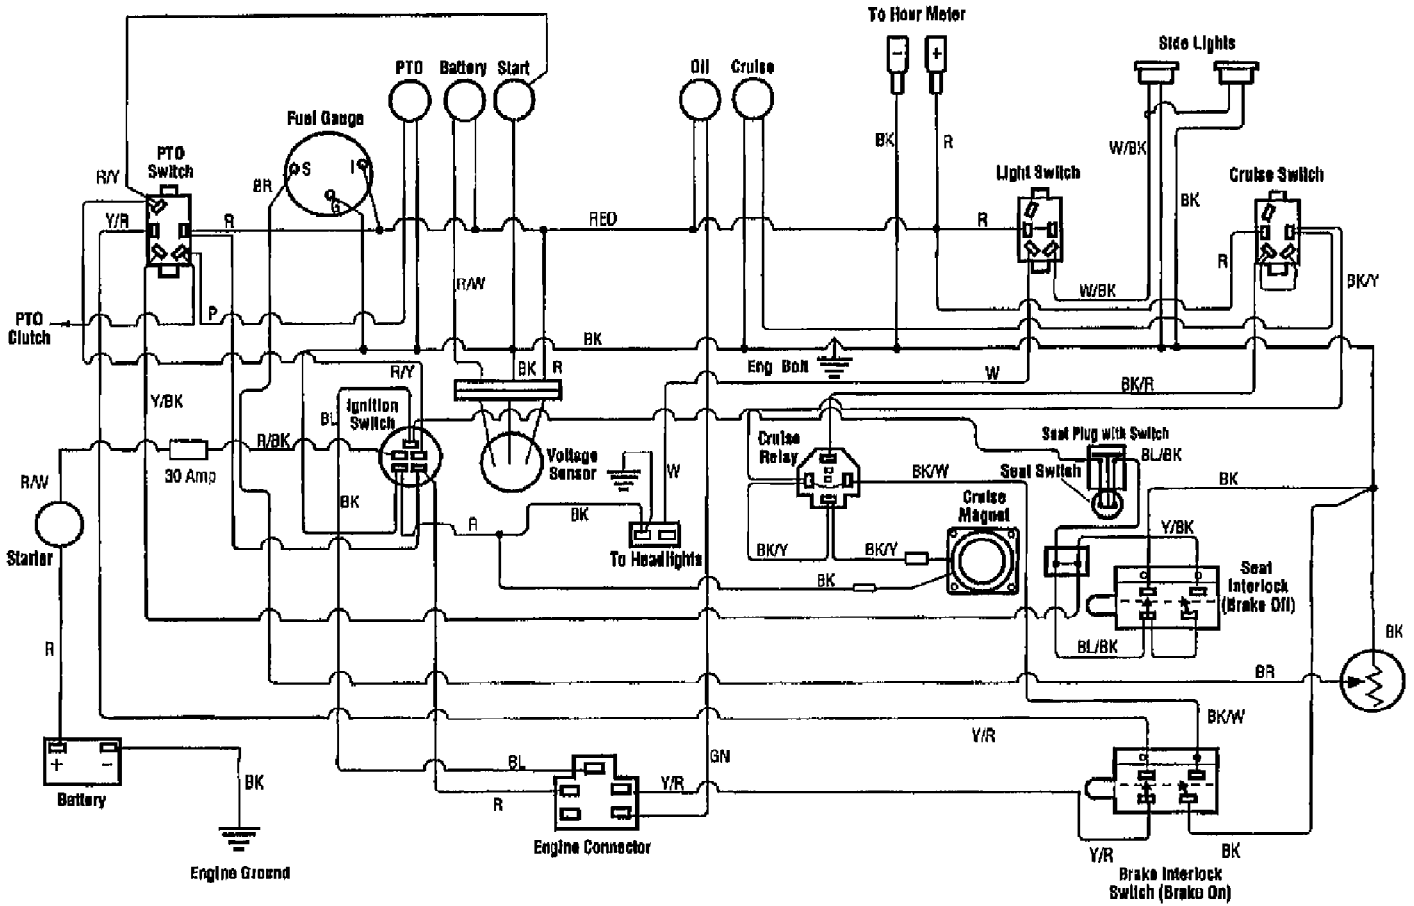

13076 20HP HYDRO GARDEN TRACTOR (S/N 130760100101)
LIFT ASSEMBLY

Page 25 of 27

Ref #	Part Number	Qty	S/P/F	Description
249	1771429	0	F	ASSM-CONTROL ARM
550	1729388	0	S	ASSM-CYL HYDRAULIC
551	1118735	0	S	RING-RETAIN INT 2.210 DIA
552	1185266	0	S	SEAL-OIL
553	1186019	0		RING-BACK/UP
554	1177395	0		RING-O .984 ID
555	1724511	0		HEAD-CYLINDER
556	1186018	0		RING-BACK/UP
557	1186017	0		RING-O 1.6 ID
558	1747043	0		ASSM-ROD HYDR CYLINDER
559	1186278	0		PLUG-PIPE
?560	1754414	0		KIT-SEAL
561	1767404	0		ARM-CONTROL

WIRING DIAGRAM