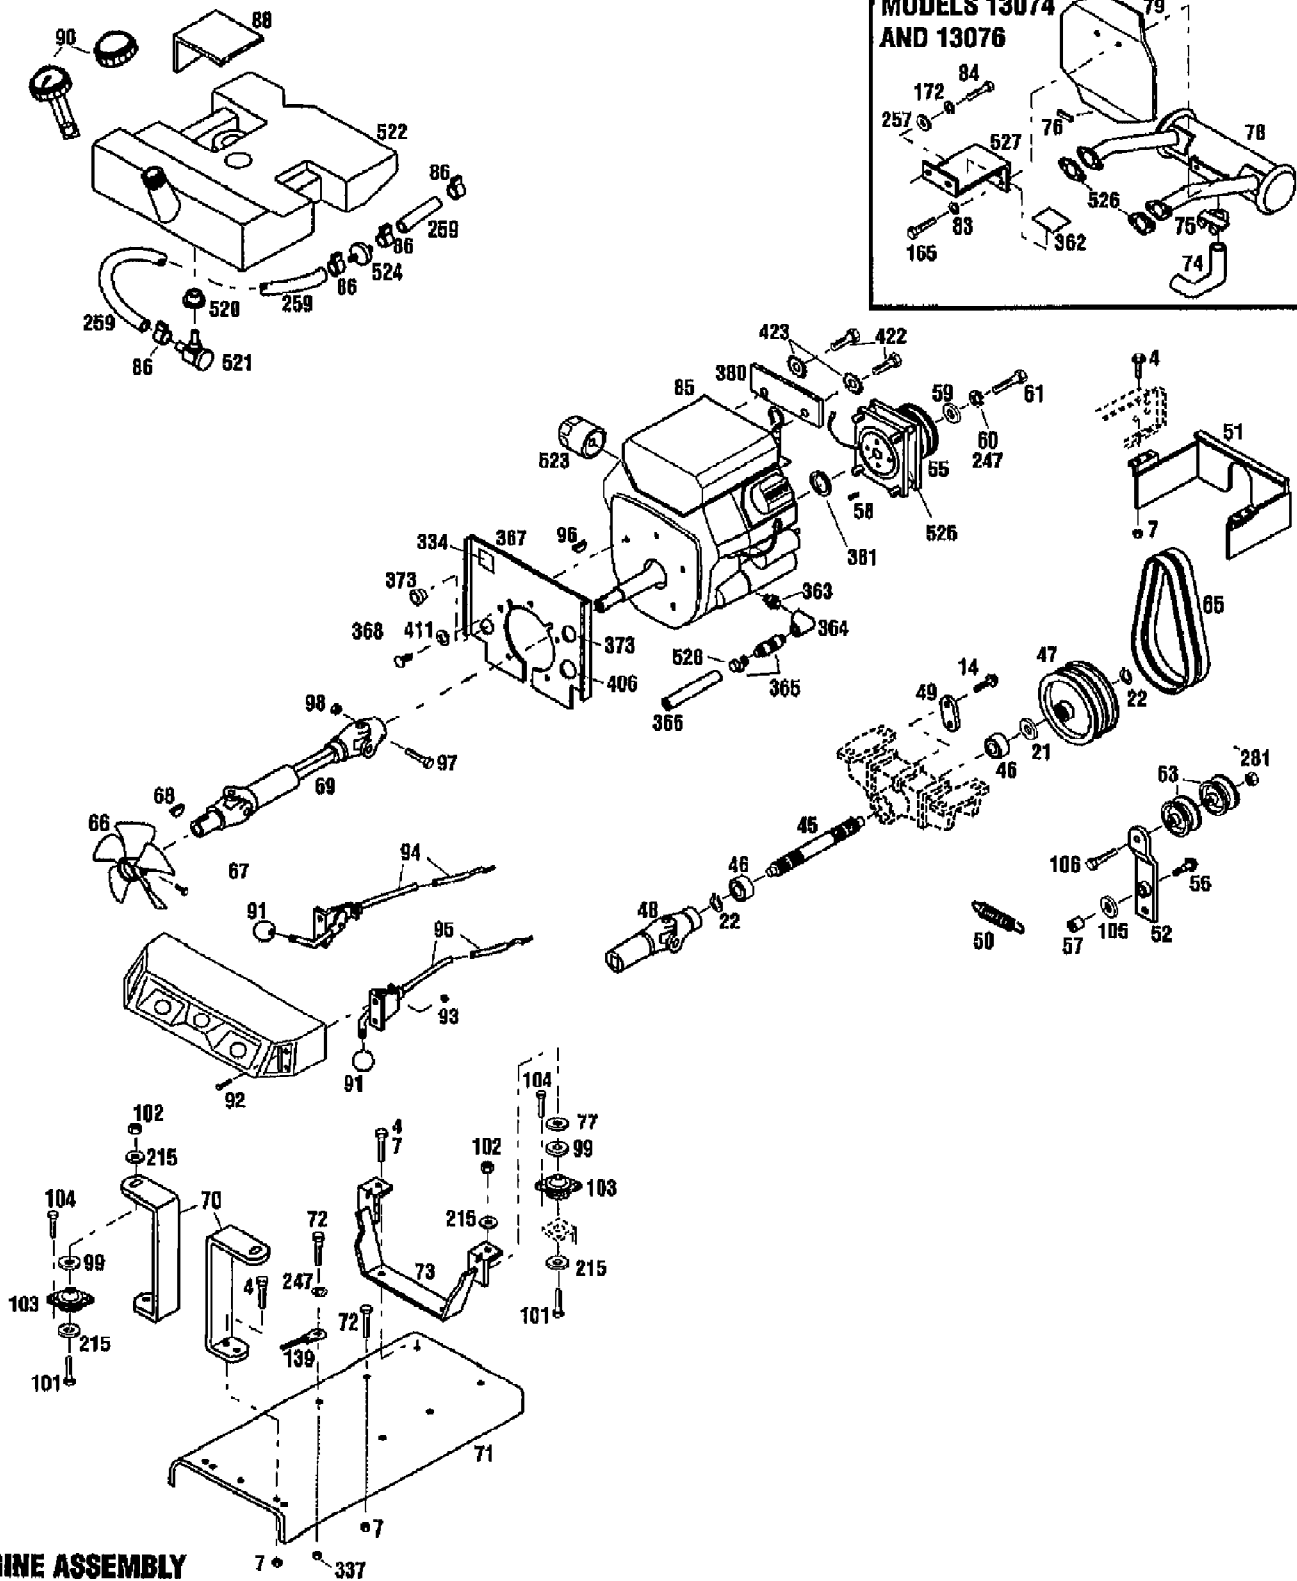

13076 20HP HYDRO GARDEN TRACTOR (S/N 130760100101)
ENGINE ASSEMBLY

ENGINE ASSEMBLY

13076 20HP HYDRO GARDEN TRACTOR (S/N 130760100101)
ENGINE ASSEMBLY

Page 8 of 27

Ref #	Part Number	Qty	S/P/F	Description
4	1186345	0	/P	SCR
7	1186393	0	/P	NUT-HFLK 3/8-16 ZP
14	1186329	0	S	SCR-HFLK 5/16-18X.75 ZP
21	1703073	0	/P	WASHER-THRUST
22	1185689	0		RING-HEAVY EXT HD 1.0 ID
45	1755219	0	/P	SHAFT-PTO
46	1725087	0	/P	BEARING-BALL
47	1744379	0		SHEAVE-PTO
48	1760049001	0		JOINT-UNIVERSAL
49	1744451001	0		ANCHOR-SPRING
50	1746769	0	/P	SPRING
51	1756157001	0	/P	GUARD-PTO
52	1769906	0		ARM-IDLER
55	1744401	0		PTO CLUTCH
56	1754322	0	/P/F	BOLT
56	1744401	0	F	HEX SCREW
57	1892945	0	/P/F	BUSHING
57	1773629	0	F	BALL BEARING
58	1708034	0		KEY
59	1741801	0		WASHER-1.7X.453X.25
60	1100244	0	S	WASHER-LK .438 ZP
61	1736485	0	S	SCR-HH 7/16-20X1.25 G5ZP
63	1756757	0		PULLEY-IDLER
65	1767379	0		BELT-V (SET OF 2)
66	1770934	0	/P	FAN
67	1770937	0		BOLT-SQUARE HD SET
68	1104436	0	S	KEY-WOODRUFF .188X.75
69	1770213	0		SHAFT-DRIVE
70	1767291001	0		SUPPORT-REAR BAR
71	1767287001	0		PLATE-ENGINE MOUNTING
72	1186349	0	/P	SCR-HFLK 3/8-16X1.50
73	1767288001	0		SUPPORT-FRONT ASSM
74	1771216	0		PIPE-EXHAUST
75	1771221	0		CLAMP-MUFFLER
76	1752694	0		TRIM
77	1763355	0	S	WASHER-1.5X.375X.18 ZP
78	1767382	0	/P	MUFFLER
79	1767447001	0		SHIELD-HEAT
83	1100241	0	S	WASHER-LK .25 ZP
84	1860216	0	S	BOLT M8X20
85	0	0	F	ENGINE, KOHLER 18 HP PS-551084
85	0	0	F	ENGINE, KOHLER 18 HP PS-62542
85	0	0	F	ENGINE, KOHLER 20 HP PS-251776
85	0	0	F	ENGINE, KOHLER 20 HP PS-64549
86	1750687	0	S	CLAMP-HOSE
88	1749079	0		PAD-FUEL TANK
90	1755726	0		CAP-FUEL
91	1755412	0	S	KNOB
92	1750962	0		SCR
93	1185985	0	S	NUT W/LKWASHER 10-24 ZP
94	1761404	0	/P	CONTROL-CHOKE
95	1761403	0		CONTROL-THROTTLE
96	1100276	0	/P	KEY-WOODRUFF .25X.875