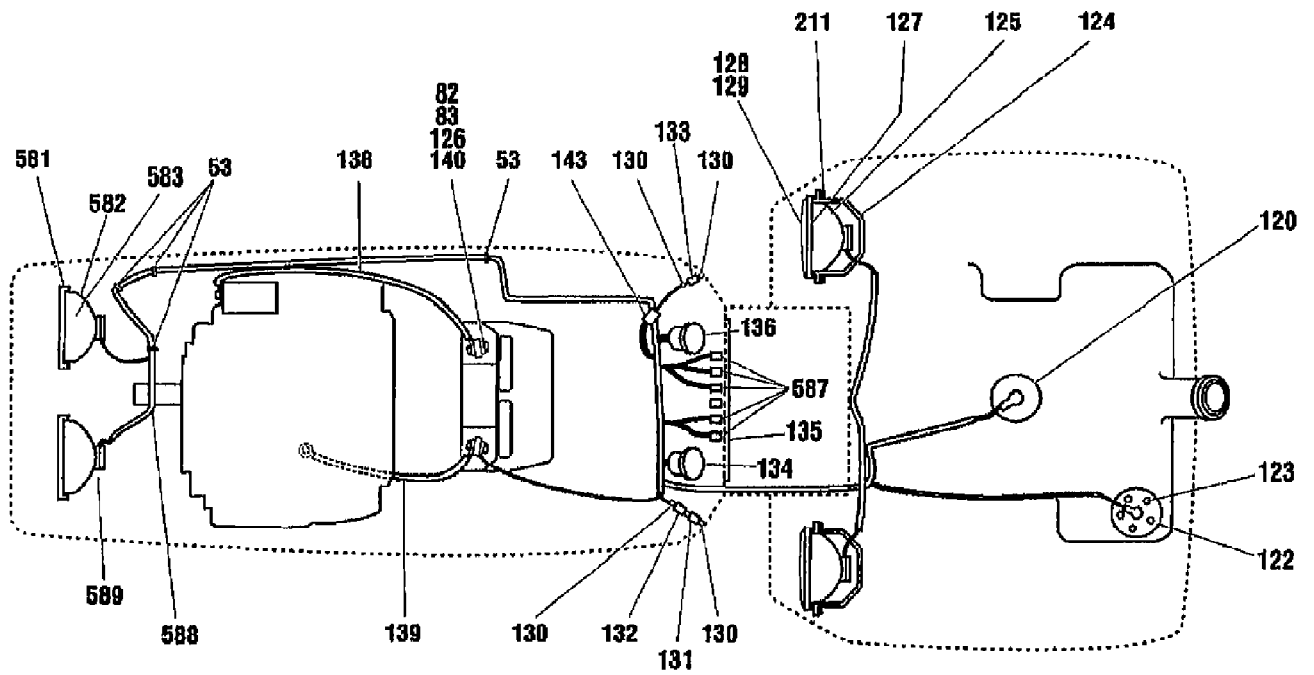

13076 20HP HYDRO GARDEN TRACTOR (S/N 130760100101)
ELECTRICAL ASSEMBLY

Page 5 of 27

Ref #	Part Number	Qty	S/P/F	Description
53	1766531	0		CABLE TIE
82	1107381	0	S	WASHER-FLAT 1/4 SAE
83	1100241	0	S	WASHER-LK .25 ZP
93	1185985	0	S	NUT W/LKWASHER 10-24 ZP
98	1734398	0	S	NUT-HT LK 1/4-20
107	1747738	0	/P	CLIP-J
108	1115815	0	S	SCR-TRUSS #10-24 X 5/8
109	1751328	0	S	SWITCH
110	1738463	0		SCR
111	1185130	0	/P	SCR-SEMS MACH
112	1772131	0		BATTERY
113	1755802	0	/P	BATTERY-HOLDDOWN
114	1749907	0	/P	RELAY-SPEED CONTROL
116	1754207	0	S	SWITCH-IGNITION
117	1753986	0	/P	KEY-IGNITION
118	1769919	0	S	HARNESS-MAIN
119	1755487	0	F	GROMMET {13074,13076}
119	1766264	0	F	GROMMET {13074,13076}
120	1768882	0	/P/F	SWITCH-SEAT {13074,13076}
120	1761083	0	/P/F	SWITCH {13074/076}
122	1765953	0		SENDER-FUEL
123	1745778	0		SCR
124	1754259	0		SHIELD-STONE
125	1752871	0	/P	ASSM-LIGHT
126	1186229	0	S	NUT-HEX 1/4-20 ZP
127	1754191	0		GASKET
128	1754241	0		LENSE-LH
129	1754242	0		LENSE-RH
130	1750963	0		SCR-FHP #6-32X.50 ZP
131	1754607	0	S	SWITCH-SPEED CONTROL
132	1754189	0	F	SWITCH-LIGHT {13074/076}
132	1754856	0	F	SWITCH-LIGHT {13074/076}
133	1754608	0	/P	SWITCH-PTO
134	1757364	0	S	METER-HOUR
135	1757357	0		LENSE
136	1755647	0	S	GAUGE-FUEL
137	1738462	0	/P	CLUTCH
138	1769917	0		CABLE-BATTERY POSITIVE
139	1769918	0		CABLE-BATTERY NEGATIVE
140	1100805	0	S	SCR-HH 1/4-20X.75 G5 ZP
141	1752586	0		BOLT-HOOK
143	1752132	0	/P	SENSOR-VOLTAGE
211	1186389	0	/P	NUT-HF/LK 1/4-20 ZP
372	1756032	0		ASSM-LEAD
580	1767104	0	/P	LENSE
581	1753788	0		RETAINER
582	1752871	0	/P	ASSM-LIGHT
583	1752872	0	S	LIGHTBULB
584	1731453	0		SCR-EXHAUST DEFLECTOR
585	1805365	0		WASHER-.44X.189X.05
586	1754194	0		GASKET
587	1735285	0	/P	BULB (MFG NO. GE 73)
588	1752505	0		HARNESS-HEADLIGHT