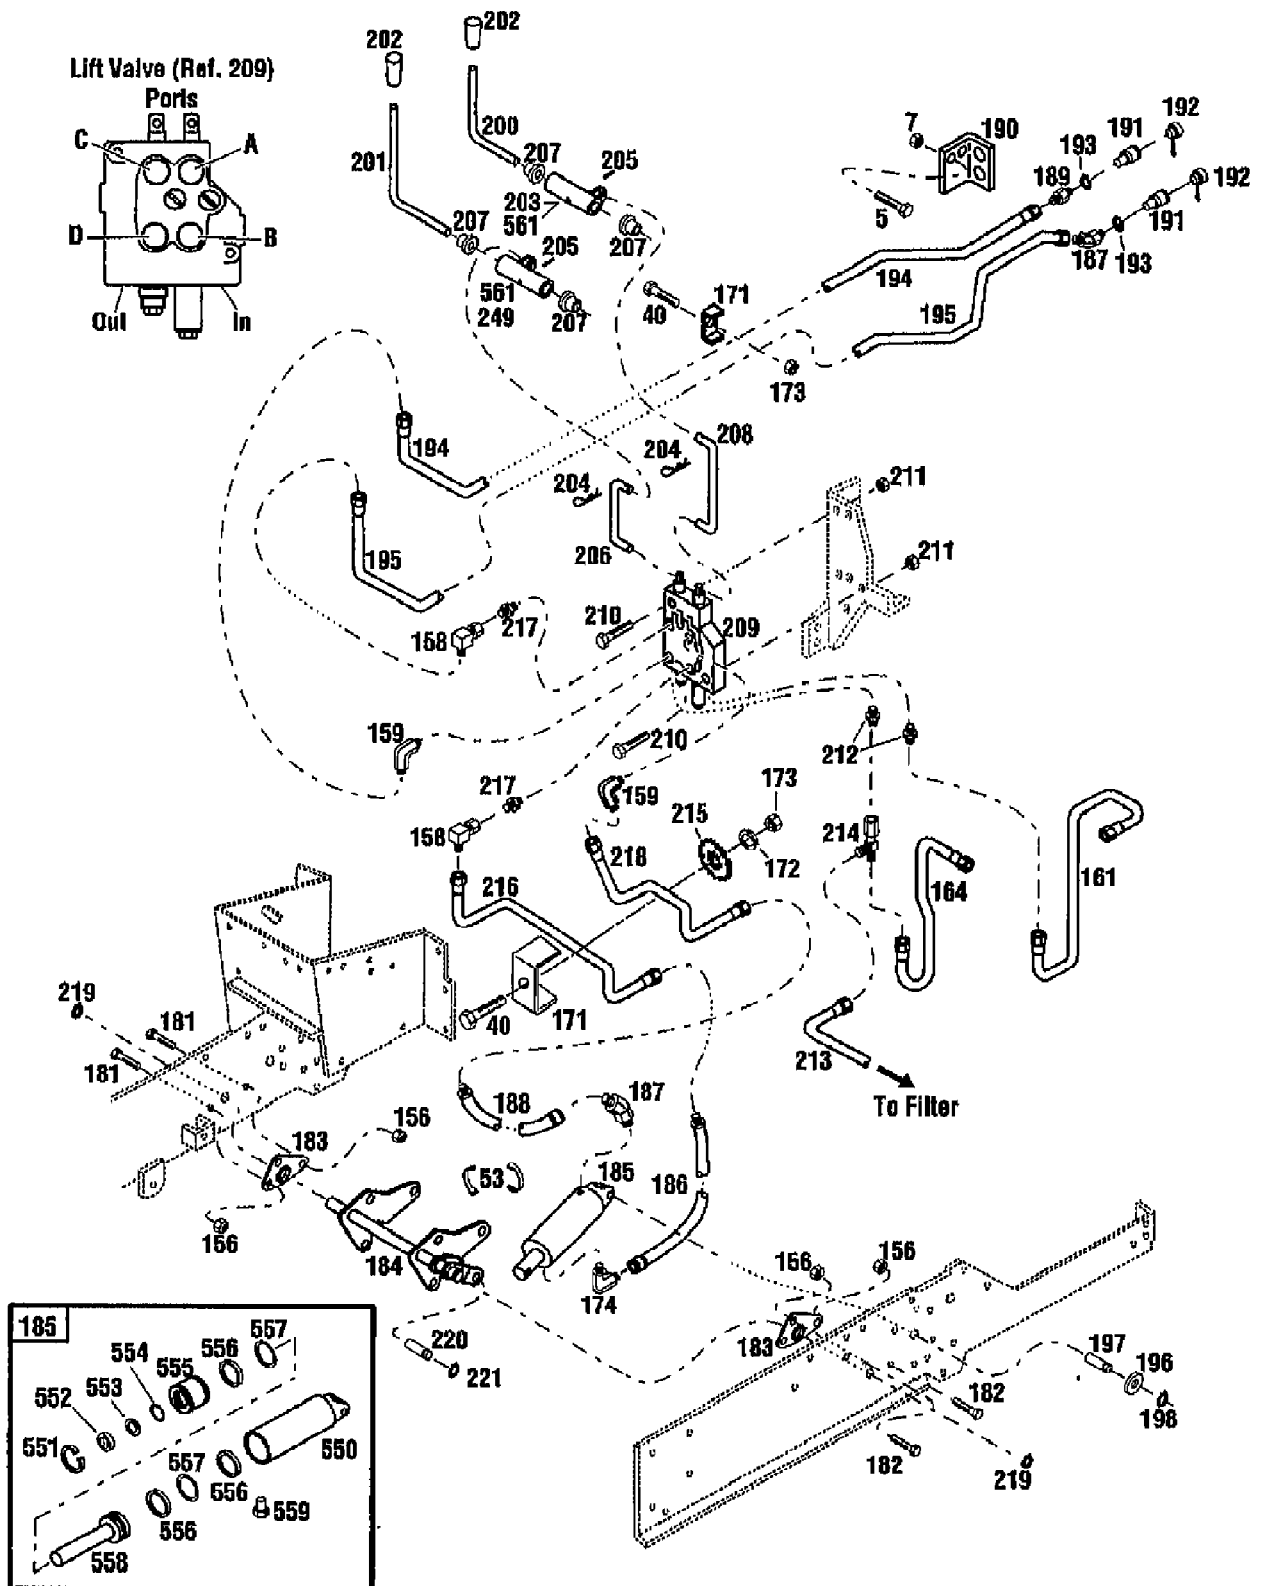

LIFT ASSEMBLY

13076 20HP HYDRO GARDEN TRACTOR (S/N 130760100101)
LIFT ASSEMBLY

Page 24 of 27

Ref #	Part Number	Qty	S/P/F	Description
5	1186347	0	S	SCR-HFLK 3/8-16X1.00 ZP
7	1186393	0	/P	NUT-HFLK 3/8-16 ZP
40	1100045	0	S	SCR-HH 5/16-18X1.0 G5 ZP
53	1735531	0	S	TIE-CABLE NYLON BLACK
156	1186391	0	S	NUT-HFLK 5/16-18 ZP
158	1717563	0		CONNECTOR
159	1185737	0	S	ELBOW
161	1767741	0	/P	TUBE-HYD PB VALVE
164	1767746	0		TUBE-HYD S C U TANK
171	1722667	0		CLAMP
172	1100242	0	S/F	WASHER-LK .312 ZP
173	1186230	0	S	NUT-HEX 5/16-18 ZP
174	1185739	0		ELBOW
181	1186330	0	S	SCR-LOCK
182	1186330	0	S	SCR-LOCK
183	1767725	0		BEARING-LIFT SHAFT
184	1761400001	0		SHAFT
185	1747509	0	/P	ASSM-CYL HYDRAULIC
?186	1752648	0	/P	ASSM-HOSE
187	1185903	0		ELBOW
188	1755198	0		ASSM-HOSE
189	1721989	0		CONNECTOR
190	1747803001	0		BRKT-COUPLING
191	1863870	0	/P	COUPLING-BODY
192	1720733	0		PLUG-DUST
193	1180025	0	S	RING-RET. EXT .875 ID
194	1767748	0	/P	TUBE-HYD AUX-OUT
195	1767749	0	/P	TUBE-HYD AUX-IN
196	1708012	0	S	WASHER-1.5X.755X.062
197	1724703	0		PIN
198	1113527	0	S	RING-RETAIN EXT .707 ID
200	1755459	0		LEVER-CONTROL
201	1755460	0		LEVER-CONTROL
202	1755473	0	S	KNOB-SHIFT LEVER
203	1771430	0	F	ARM-CONTROL
204	1717897	0	/P	PIN-CLIP .08
205	1713457	0	S	PIN-DRIVE
206	1767407	0		LINK-VALVE
207	1737018	0	/P	BRG-FLANGE
208	1767406	0		LINK-VALVE
209	1767393	0	/P	VALVE-HYDRAULIC
210	1186316	0		SCR-HFLK 1/4-20X2.00 G5ZP
211	1186389	0	/P	NUT-HF/LK 1/4-20 ZP
212	1769391	0		CONNECTOR
213	1767747	0		TUBE-HYD RETURN
214	1762308	0	/P	TEE-SWIVEL
215	1701055	0	/P/F	WASHER-FLAT 1.25X.406X.179
216	1767744	0		TUBE-HYD VALVE TO ROD
217	1727233	0		ELBOW
218	1767745	0		TUBE-HYD VALVE TO HEAD
219	1118554	0	S	RING-RETAINING
220	1747512	0		PIN
221	1118808	0	/P	RING-RETAIN .625 ID