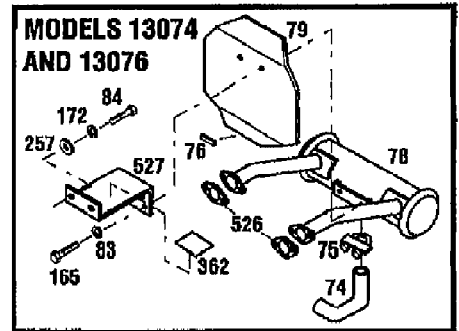

13076 20HP HYDRO GARDEN TRACTOR (S/N 130760100101)
ELECTRICAL ASSEMBLY

Page 5 of 27

Ref #	Part Number	Qty	S/P/F	Description
53	1766531	0		CABLE TIE
82	1107381	0	S	WASHER-FLAT 1/4 SAE
83	1100241	0	S	WASHER-LK .25 ZP
93	1185985	0	S	NUT W/LKWASHER 10-24 ZP
98	1734398	0	S	NUT-HT LK 1/4-20
107	1747738	0	/P	CLIP-J
108	1115815	0	S	SCR-TRUSS #10-24 X 5/8
109	1751328	0	S	SWITCH
110	1738463	0		SCR
111	1185130	0	/P	SCR-SEMS MACH
112	1772131	0		BATTERY
113	1755802	0	/P	BATTERY-HOLDDOWN
114	1749907	0	/P	RELAY-SPEED CONTROL
116	1754207	0	S	SWITCH-IGNITION
117	1753986	0	/P	KEY-IGNITION
118	1769919	0	S	HARNESS-MAIN
119	1755487	0	F	GROMMET {13074,13076}
119	1766264	0	F	GROMMET {13074,13076}
120	1768882	0	/P/F	SWITCH-SEAT {13074,13076}
120	1761083	0	/P/F	SWITCH {13074/076}
122	1765953	0		SENDER-FUEL
123	1745778	0		SCR
124	1754259	0		SHIELD-STONE
125	1752871	0	/P	ASSM-LIGHT
126	1186229	0	S	NUT-HEX 1/4-20 ZP
127	1754191	0		GASKET
128	1754241	0		LENSE-LH
129	1754242	0		LENSE-RH
130	1750963	0		SCR-FHP #6-32X.50 ZP
131	1754607	0	S	SWITCH-SPEED CONTROL
132	1754189	0	F	SWITCH-LIGHT {13074/076}
132	1754856	0	F	SWITCH-LIGHT {13074/076}
133	1754608	0	/P	SWITCH-PTO
134	1757364	0	S	METER-HOUR
135	1757357	0		LENSE
136	1755647	0	S	GAUGE-FUEL
137	1738462	0	/P	CLUTCH
138	1769917	0		CABLE-BATTERY POSITIVE
139	1769918	0		CABLE-BATTERY NEGATIVE
140	1100805	0	S	SCR-HH 1/4-20X.75 G5 ZP
141	1752586	0		BOLT-HOOK
143	1752132	0	/P	SENSOR-VOLTAGE
211	1186389	0	/P	NUT-HF/LK 1/4-20 ZP
372	1756032	0		ASSM-LEAD
580	1767104	0	/P	LENSE
581	1753788	0		RETAINER
582	1752871	0	/P	ASSM-LIGHT
583	1752872	0	S	LIGHTBULB
584	1731453	0		SCR-EXHAUST DEFLECTOR
585	1805365	0		WASHER-.44X.189X.05
586	1754194	0		GASKET
587	1735285	0	/P	BULB (MFG NO. GE 73)
588	1752505	0		HARNESS-HEADLIGHT

13076 20HP HYDRO GARDEN TRACTOR (S/N 130760100101)
ELECTRICAL ASSEMBLY

Page 6 of 27

Ref #	Part Number	Qty	S/P/F	Description
589	1752875	0		SOCKET

13076 20HP HYDRO GARDEN TRACTOR (S/N 130760100101)
ENGINE ASSEMBLY