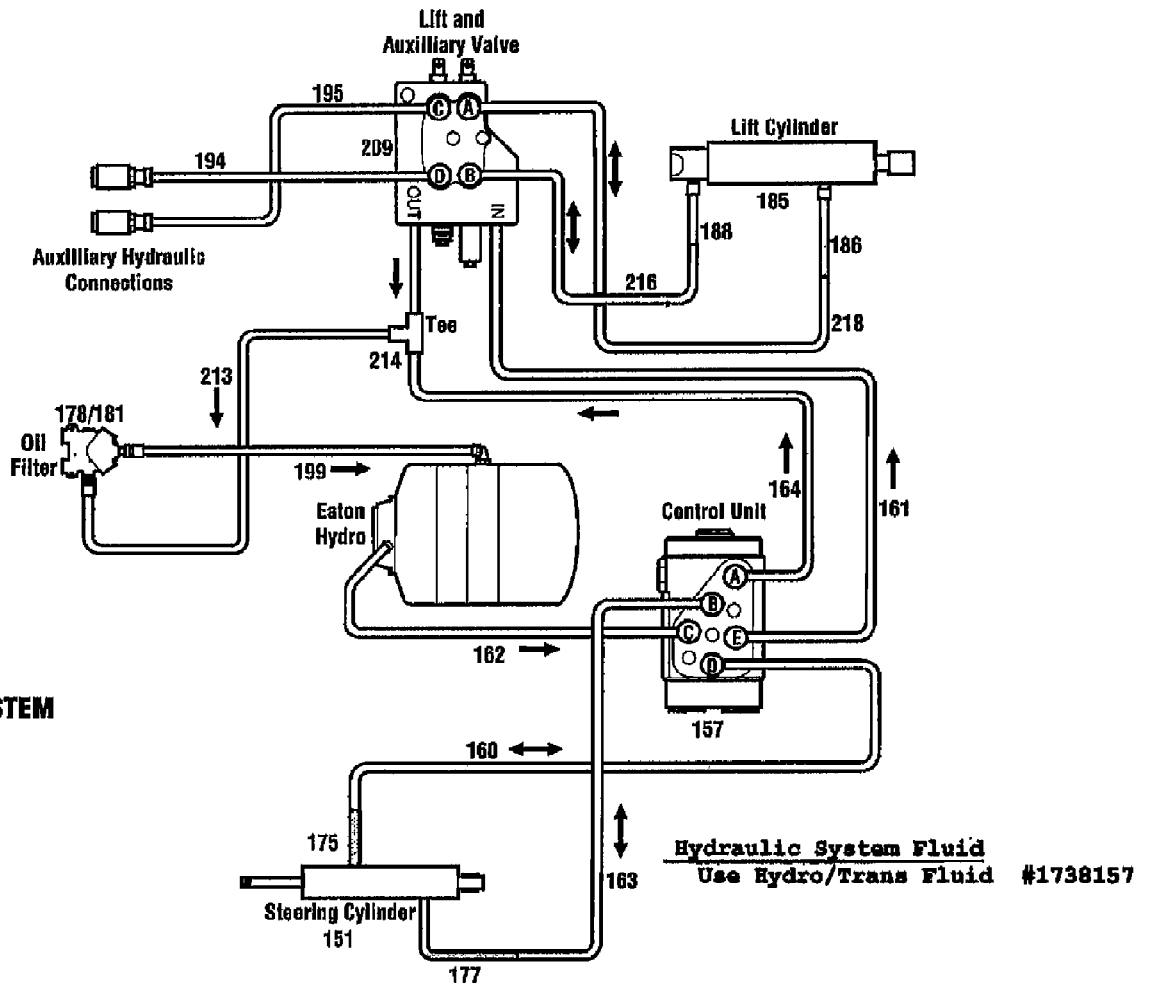

13076 20HP HYDRO GARDEN TRACTOR (S/N 130760100101)
HYDRAULIC SYSTEM PARTS

13076 20HP HYDRO GARDEN TRACTOR (S/N 130760100101)
HYDRAULIC SYSTEM PARTS

Page 14 of 27

Ref #	Part Number	Qty	S/P/F	Description
	1738157	0	/P	FLUID-HYD 1 GAL
151	1751627001	0	/P	CYLINDER-HYDRAULIC
157	1767378	0		CONTROL UNIT
160	1767742	0		TUBE-HYD RIGHT
161	1767741	0	/P	TUBE-HYD PB VALVE
162	1767740	0	/P	TUBE-HYDRO PRESSURE
163	1767743	0		TUBE-HYD LEFT
164	1767536	0		TUBE-HYD S C U TANK
175	1752649	0		ASSM-HOSE
177	1754364	0		ASSM-HOSE
178	1726450	0	/P	FILTER-OIL
181	1769536	0		MANIFOLD-FILTER
185	1747509	0	/P	ASSM-CYL HYDRAULIC
186	1752648	0	/P	ASSM-HOSE
188	1755198	0		ASSM-HOSE
194	1767748	0	/P	TUBE-HYD AUX-OUT
195	1767749	0	/P	TUBE-HYD AUX-IN
199	1755237	0		ASSM-RETURN TUBE
209	1767393	0	/P	VALVE-HYDRAULIC
213	1767537	0		TUBE-HYD RETURN
214	1762308	0	/P	TEE-SWIVEL
216	1767744	0		TUBE-HYD VALVE TO ROD
218	1767745	0		TUBE-HYD VALVE TO HEAD