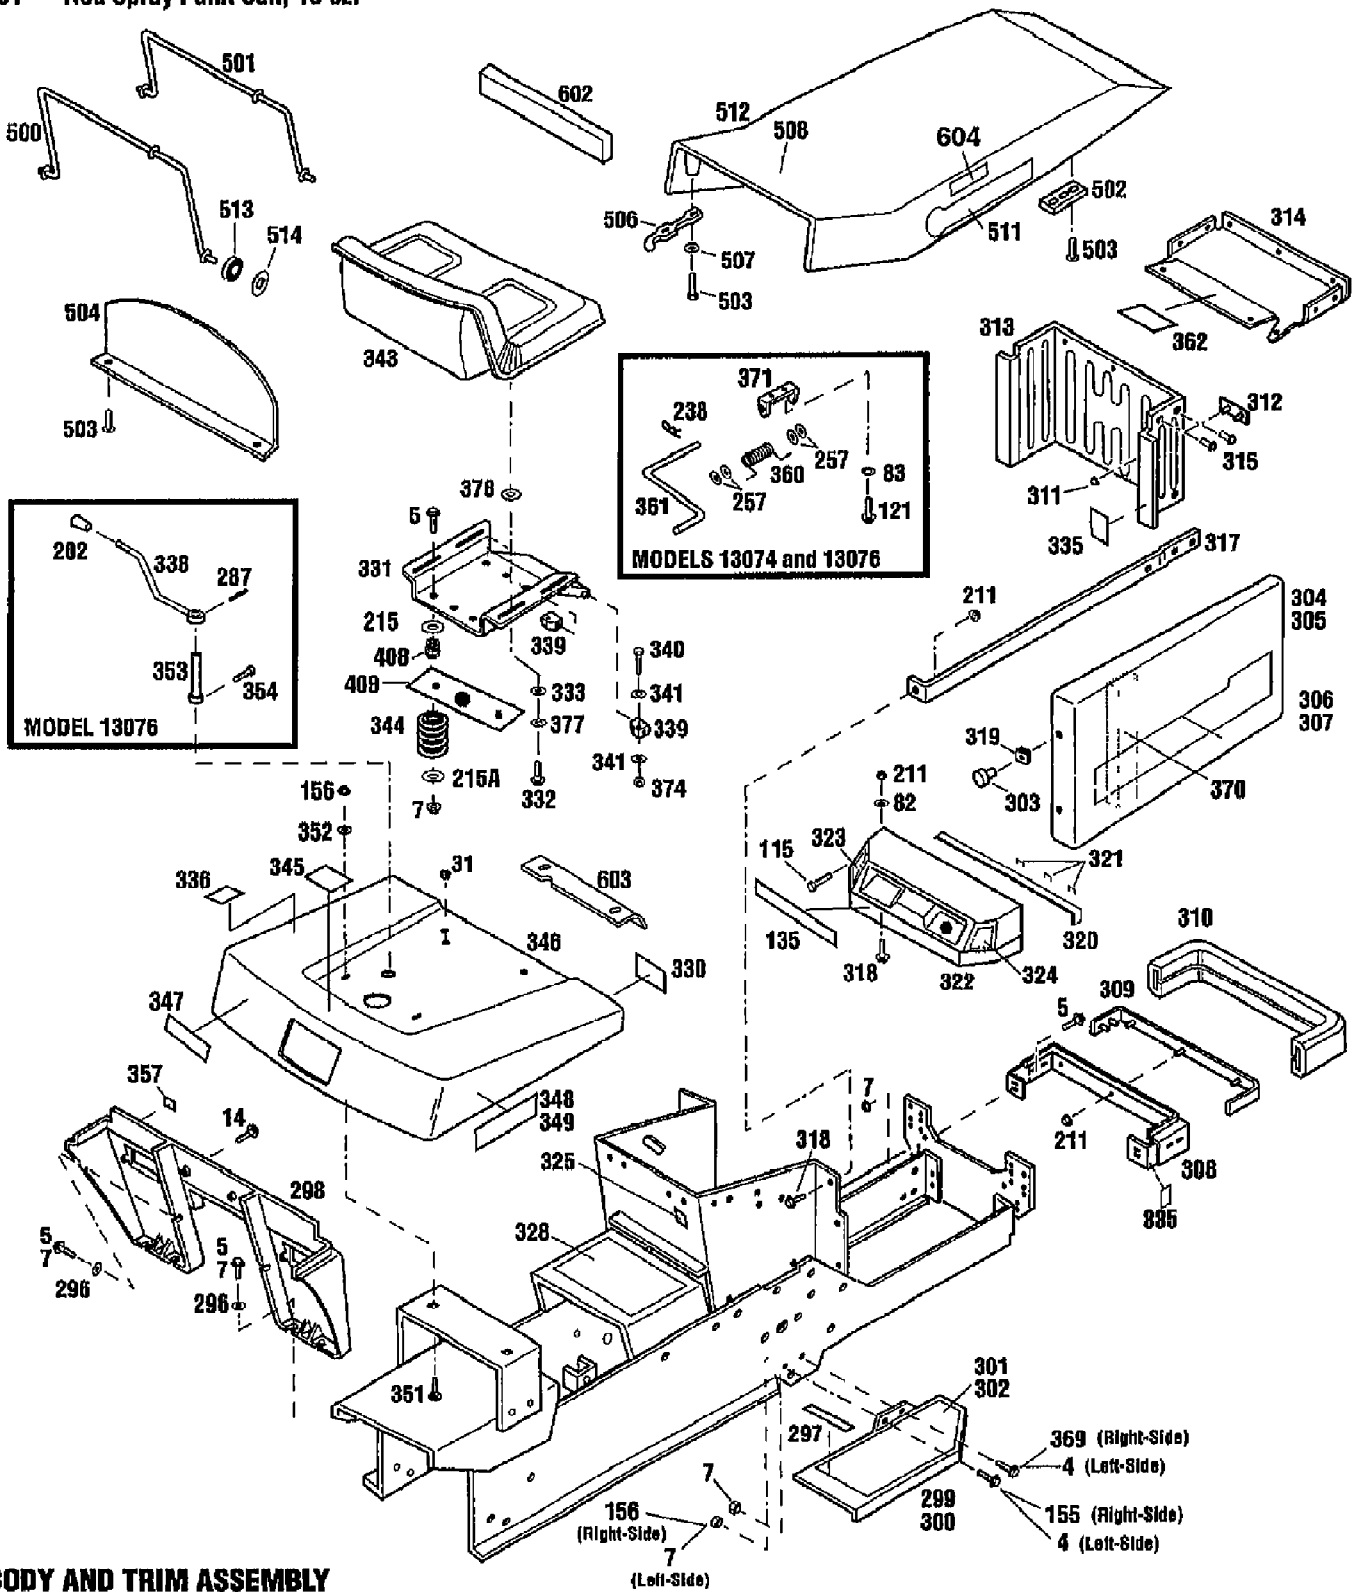

13076 20HP HYDRO GARDEN TRACTOR (S/N 130760100101)
BODYWORK & TRIM ASSEMBLY

- 600 Black Spray Paint Can, 13 oz.
- 601 Red Spray Paint Can, 13 oz.

13076 20HP HYDRO GARDEN TRACTOR (S/N 130760100101)
BODYWORK & TRIM ASSEMBLY

Page 2 of 27

Ref #	Part Number	Qty	S/P/F	Description
4	1186345	0	/P	SCR
5	1186347	0	S	SCR-HFLK 3/8-16X1.00 ZP
7	1186393	0	/P	NUT-HFLK 3/8-16 ZP
14	1186329	0	S	SCR-HFLK 5/16-18X.75 ZP
31	1766264	0		GROMMET
82	1107381	0	S	WASHER-FLAT 1/4 SAE
83	1100241	0	S/F	WASHER-LK .25 ZP
115	1186020	0		SCR-PHP M6-32X.38 ZP
121	1100804	0	S/F	SCR-HH 1/4-20X.5 GR5 YEL
135	1757357	0	F	LENSE
155	1185872	0		SCR-TRUSS HD 5/16-18X.62
156	1186391	0	S	NUT-HFLK 5/16-18 ZP
202	1755473	0	S/F	KNOB-SHIFT LEVER
211	1186389	0	/P	NUT-HF/LK 1/4-20 ZP
215	1701055	0	/P	WASHER-FLAT 1.25X.406X.179
238	1100346	0	S/F	PIN-COTTER .09X.75 ZP
257	1107382	0	/P/F	WASHER-FLAT 5/16 SAE
287	1120210	0	F	PIN-ROLL .188X1.0
296	1100256	0	S	WASHER-.986X.437X.083 ZP
297	1755522	0		CUSHION
298	1757358	0	F	SUPT-RUNNING BOARD
299	1752250010	0		FOOTREST-LH
300	1752251010	0		FOOTREST-RH
301	1752893	0		PAD-FOOTREST LH
302	1752894	0		PAD-FOOTREST RH
303	1770239	0		KNOB
304	1769101010	0		COVER-LH
305	1769102010	0		COVER-RH
306	1767261	0		DECAL-SIDE COVER LH
307	1767262	0		DECAL-SIDE COVER RH
308	1752181010	0		ASSM-GRILLE SUPT
309	1755517	0		ASSM-BUMPER STRAP
310	1755518	0		BUMPER-EXTRUSION
311	1754126	0		NUT-PUSH
312	1770881	0		PLATE-LOGO
313	1755515001	0		GRILLE-TRACTOR
314	1772697	0		CAP-GRILL
315	1739918	0		RIVET-POP
317	1753783010	0		SUPPORT
318	1186309	0	/P	SCR-HH 1/4-20X.625
319	1185986	0	S	NUT-SPEED #10
320	1755516	0		PAD-HOOD
321	0	0	F	WIRE STAPLE
322	1772696	0	F	PANEL-INSTRUMENTS
323	1761578	0	F	DECAL-CHOKE
324	1755931	0		DECAL-THROTTLE
325	1756775	0		DECAL-IGNITION
328	1767130	0		DECAL-OPERATING INST
330	1901900	0	/P	DECAL-AMERICAN LEGEND-LRG
331	1769512001	0	S	ASSM-SEAT SUPPORT
332	1754125	0	/P	SCR-SHLDR 3/8-16X.25 G5ZP
333	1752069	0	S	WASHER-1.375X.523X.059
335	1756549	0	/P/F	PAD-BATTERY