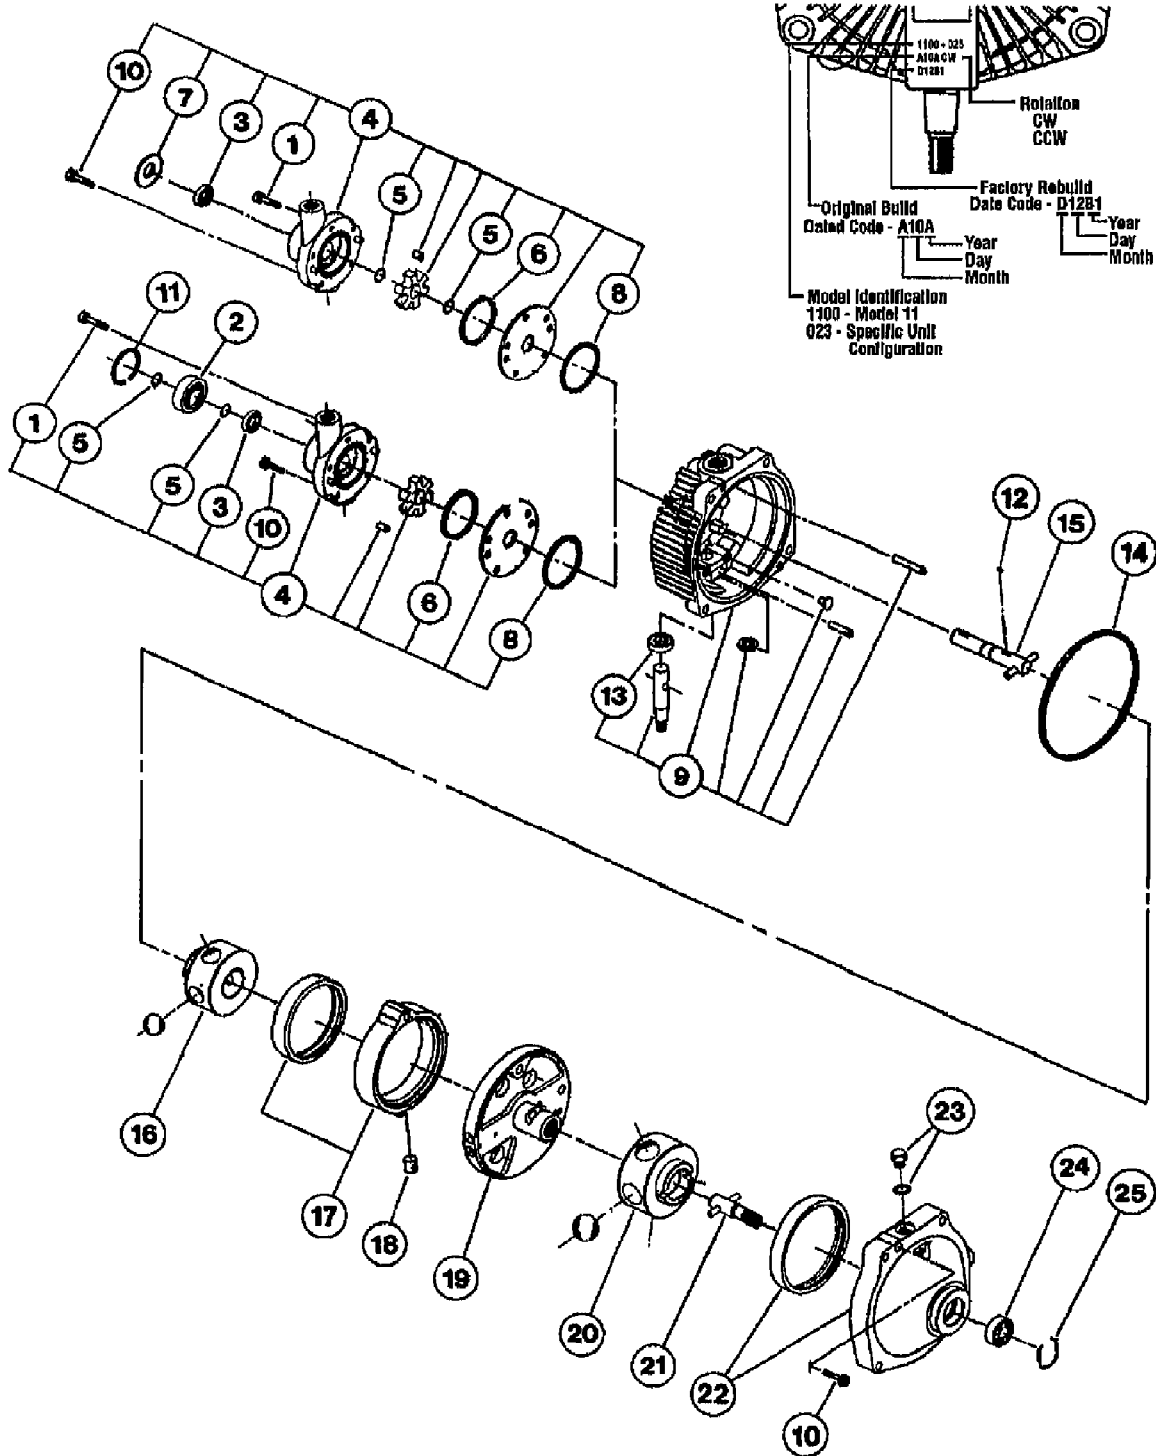

13076 20HP HYDRO GARDEN TRACTOR (S/N 130760100101)
HYDROSTATIC TRANSMISSION ASSEMBLY

HYDROSTATIC TRANSMISSION (EATON MODEL II)

(13074)
(13076)

Hydraulic System Fluid
Use SAE 20wt Oil
Use Hydro/Trans Fluid

#1768598
#1738157

13076 20HP HYDRO GARDEN TRACTOR (S/N 130760100101)
HYDROSTATIC TRANSMISSION ASSEMBLY

Page 22 of 27

Ref #	Part Number	Qty	S/P/F	Description
	1768598	0		OIL-SAE 20 HYDROSTATIC
	1738157	0	/P	FLUID-HYD 1 GAL
1	0	0		SOCKET HEAD CAPSCREW
3	1724381	0	S	SEAL-OIL
4	1744189	0	S	KIT-PUMP CHARGE
5	1724375	0		RING-SNAP
6	1744155	0		RING-SQ SEAL
7	1724377	0	S	SHIELD-GRASS
8	1744157	0	/P	RING-SQ SEAL
9	1744154	0		ASSM-COVER
10	0	0		SOCKET HEAD CAPSCREW
12	1744159	0	/P	PIN-DRIVE
13	1724376	0	S	SEAL-OIL
14	1744185	0	S	RING-SQ SEAL
15	1744162	0	/P	SHAFT-INPUT (W/KEY)
16	1744164	0	/P	ASSM-PUMP ROTOR & BALL
17	1744184	0		ASSM-RING CAM
18	1744176	0		RING-CAM INSERT
19	1744166	0		ASSM-PINTLE
20	1744177	0		ASSM-MOTOR ROTOR & BALL
21	1744010	0		SUBASSM-OUTPUT SHAFT
22	1744180	0	/P	ASSM-BODY
23	1744179	0		SUBASSM-O RING PLUG
24	1104440	0		BRG-BALL (OUTPUT)
25	1724380	0		RING-RETAIN
?101	1768598	0	F	OIL-SAE 20 HYDROSTATIC {13074}
?102	1738157	0	/P/F	FLUID-HYD 1 GAL
11		0		UNKNOWN
2		0		UNKNOWN