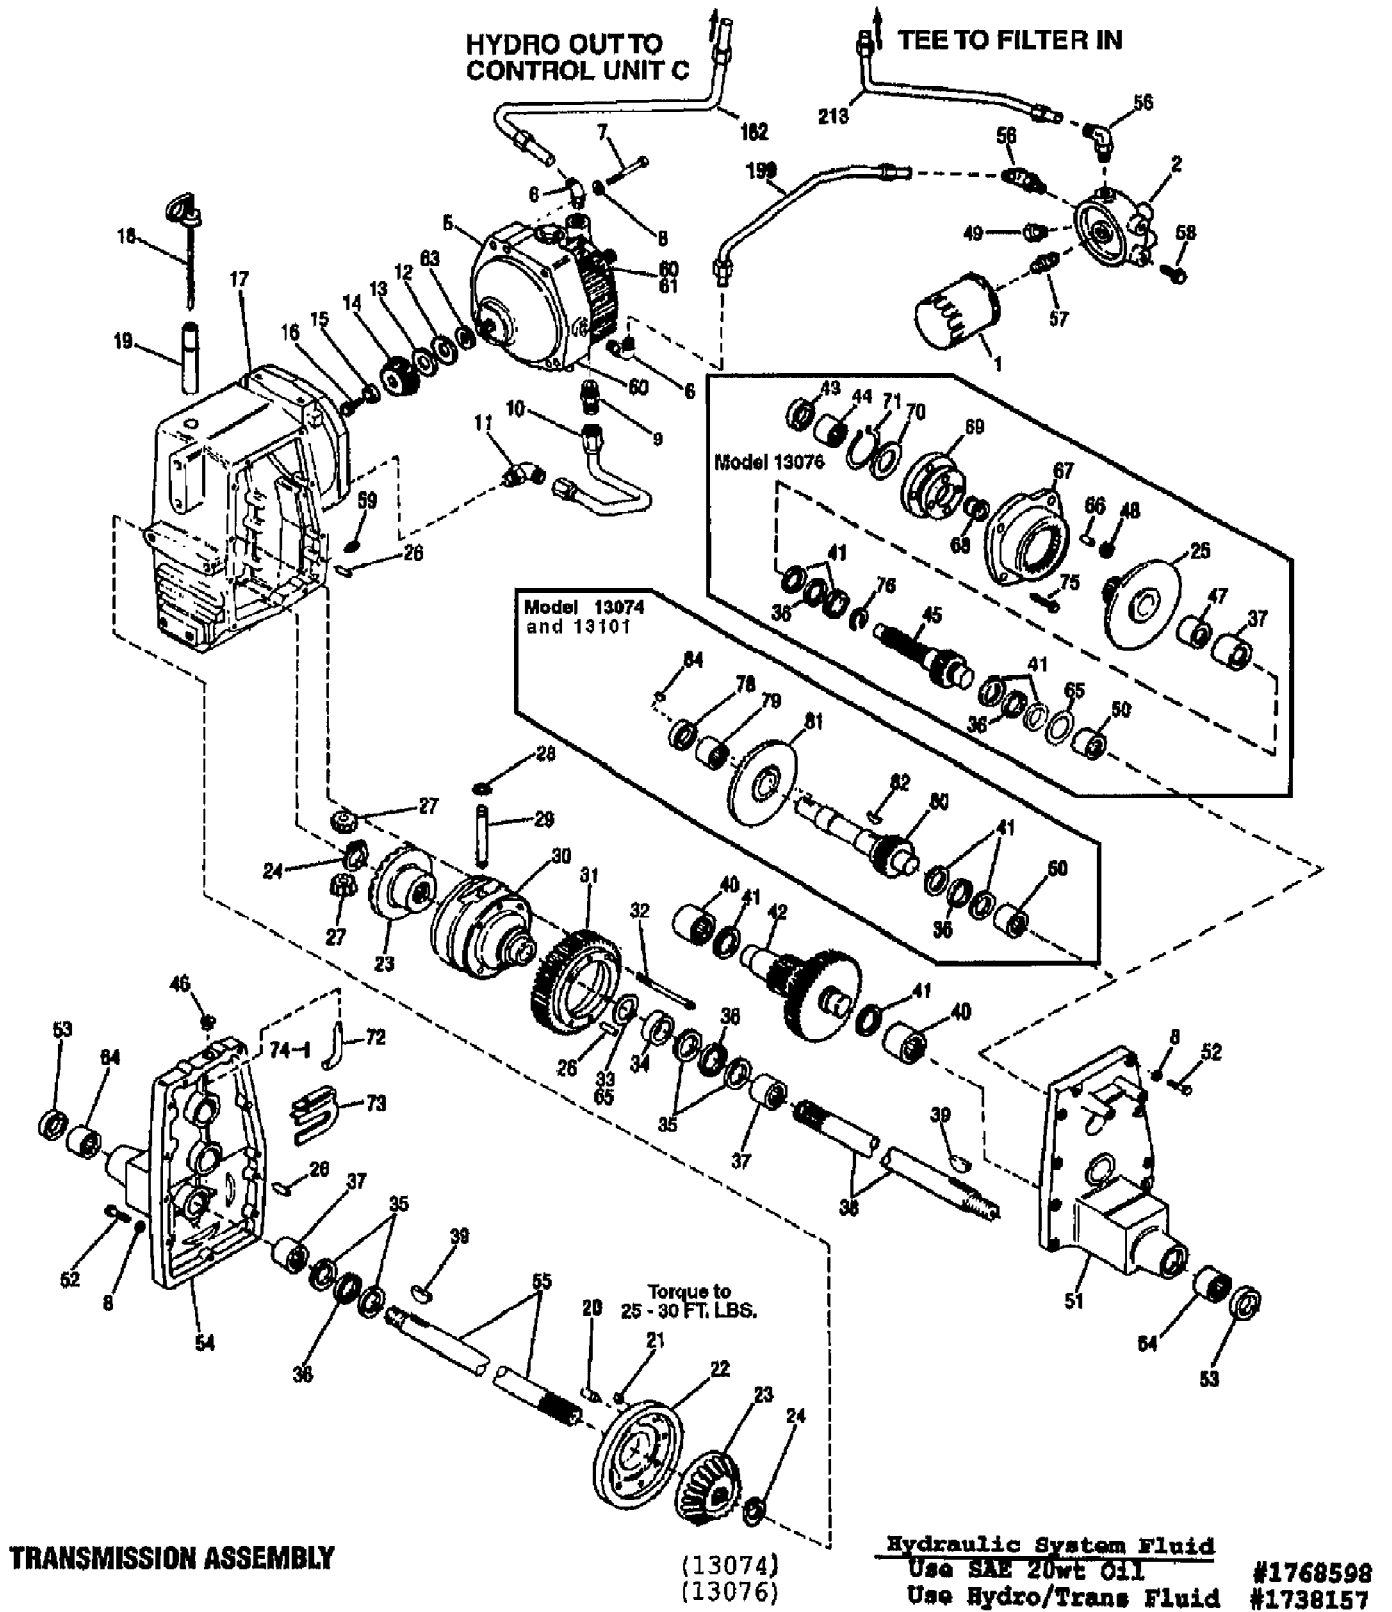

13076 20HP HYDRO GARDEN TRACTOR (S/N 130760100101)
HYDRO & TRANSAXLE ASSEMBLY

Page 16 of 27

Ref #	Part Number	Qty	S/P/F	Description
1	1726450	0	/P	FILTER-OIL
2	1752734	0		FILTER-MANIFOLD
5	1764708	0	S	PUMP-HYDRO
6	1185737	0	S	ELBOW
7	1100770	0		SCR-HH 3/8-16X2.75 G5 ZP
8	1100243	0	S	WASHER-LK .375 @ DEPL
9	1186464	0		CONNECTOR
10	1729264	0		TUBE
11	1724390	0		ELBOW
12	1730374	0		WASHER-SHIM
13	1730375	0		WASHER-SHIM
14	1729531	0		PINION-BEVEL
15	1729559	0		SPACER-1.0X.25X.25
16	1741832	0	S	SCR-HH 1/4-20X.625 G5 ZP
17	1747086001	0		HOUSING-TRANSAXLE
18	1769907	0		DIPSTICK
19	1724091	0		TUBE
20	1733103	0	/P	PIN-.312X.75
21	1186459	0	/P	NUT-HEX/LK 5/16-18 G5ZP
22	1728645	0		COVER-DIFFERENTIAL
23	1752093	0	F	GEAR-BEVEL 22T
23	1752094	0	F	GEAR-23T
24	1185732	0	F	RING-RET
24	1185689	0	F	RING-HEAVY EXT HD 1.0 ID
25	1727735	0	F	GEAR-BEVEL 23T 24T 56T
26	1110189	0	/P	PIN-DOWEL .375X1.00 ZP
27	1752095	0		PINION-10T
28	1185668	0		RING-HEAVY EXT .625 ID
29	1756741	0		PINION-SHAFT
30	1747087	0	/P/F	CARRIER-DIFFERENTIAL
30	1729972	0	F	CARRIER-DIFFERENTIAL
31	1729260	0		GEAR-AXLE 47T
32	1733684	0	/P	SCR-HFLK 5/16-18X4.00 ZP
33	1719271	0	F	SHIM-1.75X1.26X.02
33	1718781	0	/P/F	SHIM-.005
33	1800338	0	S/F	SHIM-1.875X1.013X.015
34	1747089	0	F	SPACER-1.75X1.265X.432
34	1729497	0	F	SPACER-1.5X1.01X.45
35	1185767	0	S/F	RACE-THRUST
35	1185730	0	/P/F	RACE-THRUST
36	1185764	0	F	BEARING-THRUST
36	1185729	0	/P/F	BEARING-THRUST
37	1185721	0	F	BEARING-NEEDLE
38	1747092	0	F	AXLE-RH
38	1747062	0	F	AXLE-RH
39	1100281	0		KEY-WOODRUFF .312X1.12
40	1186010	0		BEARING-NEEDLE
41	1186002	0	F	RACE-THRUST
42	1747065	0	F	GEAR CLUSTER
42	1729258	0	F	ASSM-GEAR CLUSTER
43	1185296	0	/P	SEAL-OIL
44	1185280	0	/P	BEARING-NEEDLE
45	1751774	0	F	SHAFT-PINION