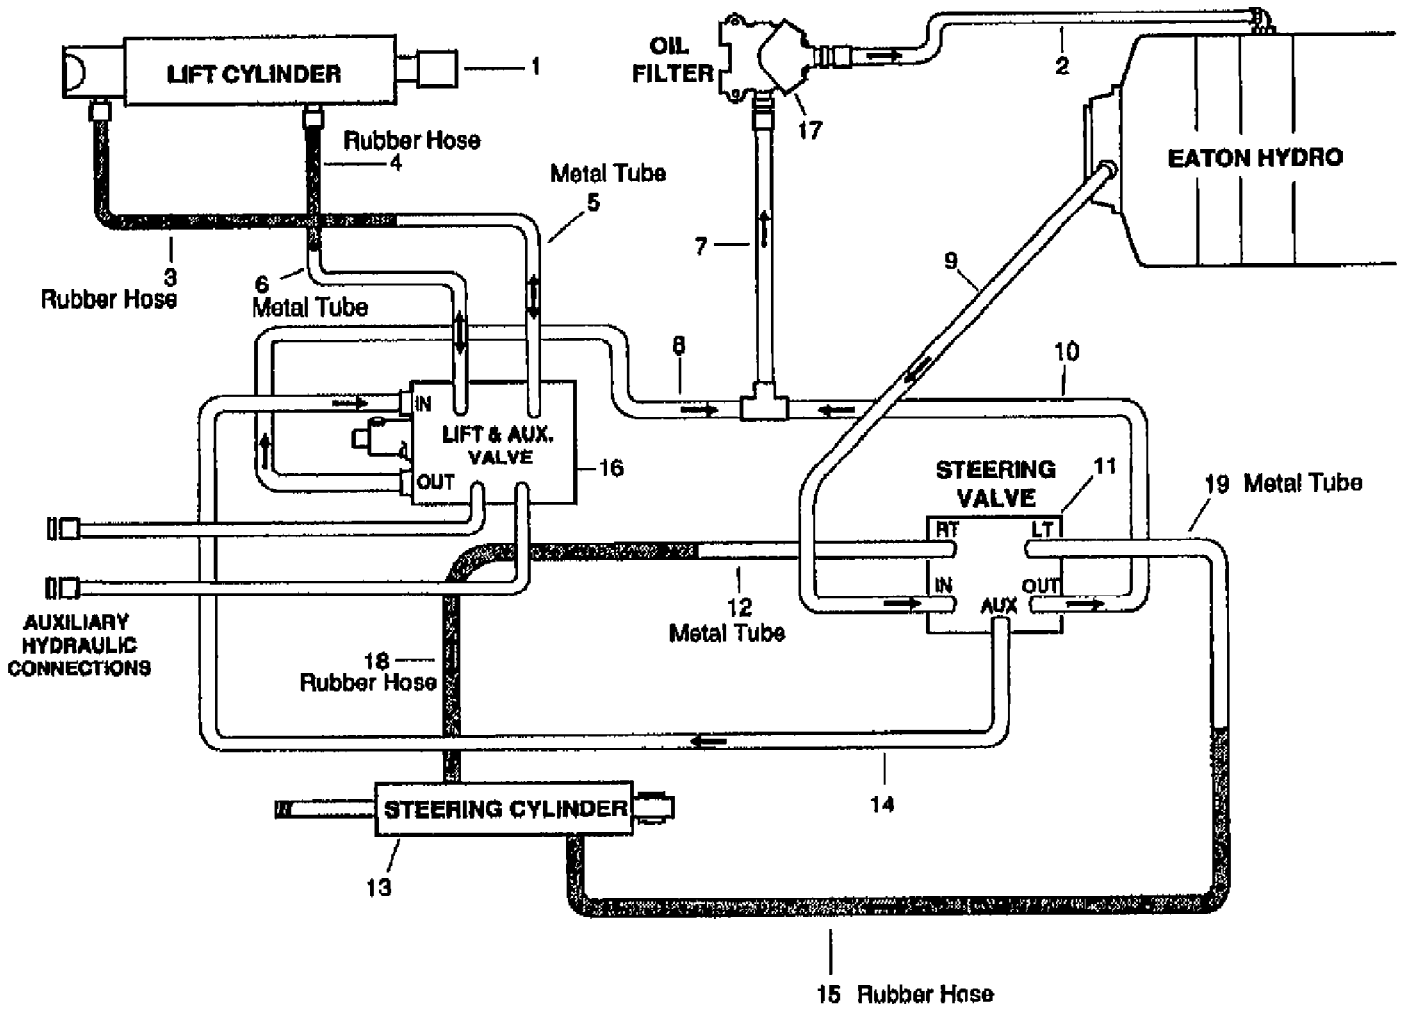

13062 20HP HYDRO GARDEN TRACTOR (S/N 130620100101)
HYDRAULIC SYSTEM PARTS

Page 14 of 27

Ref #	Part Number	Qty	S/P/F	Description
1	1747509001	0		LIFT-CYLINDER
2	1755237	0		ASSM-RETURN TUBE
3	1755198	0		ASSM-HOSE
4	1752648	0	/P	ASSM-HOSE
5	1755232	0		ASSM-TUBE
6	1755233	0		ASSM-TUBE
7	1752662	0		ASSM-TUBE
8	1752663	0		ASSM-TUBE
9	1760355	0	/P	ASSM-TUBE
10	1760354	0		ASSM-TUBE
11	1760233	0		KIT-STEERING VALVE
12	1760352	0		ASSM-TUBE
13	1751627001	0	/P	CYLINDER-HYDRAULIC
14	1760353	0		ASSM-TUBE
15	1754364	0		ASSM-HOSE
16	1760232	0		VALVE
17	1726450	0	/P	FILTER-OIL
18	1752649	0		ASSM-HOSE
19	1760351	0		ASSM-TUBE
	1738157	0	/P	FLUID-HYD 1 GAL