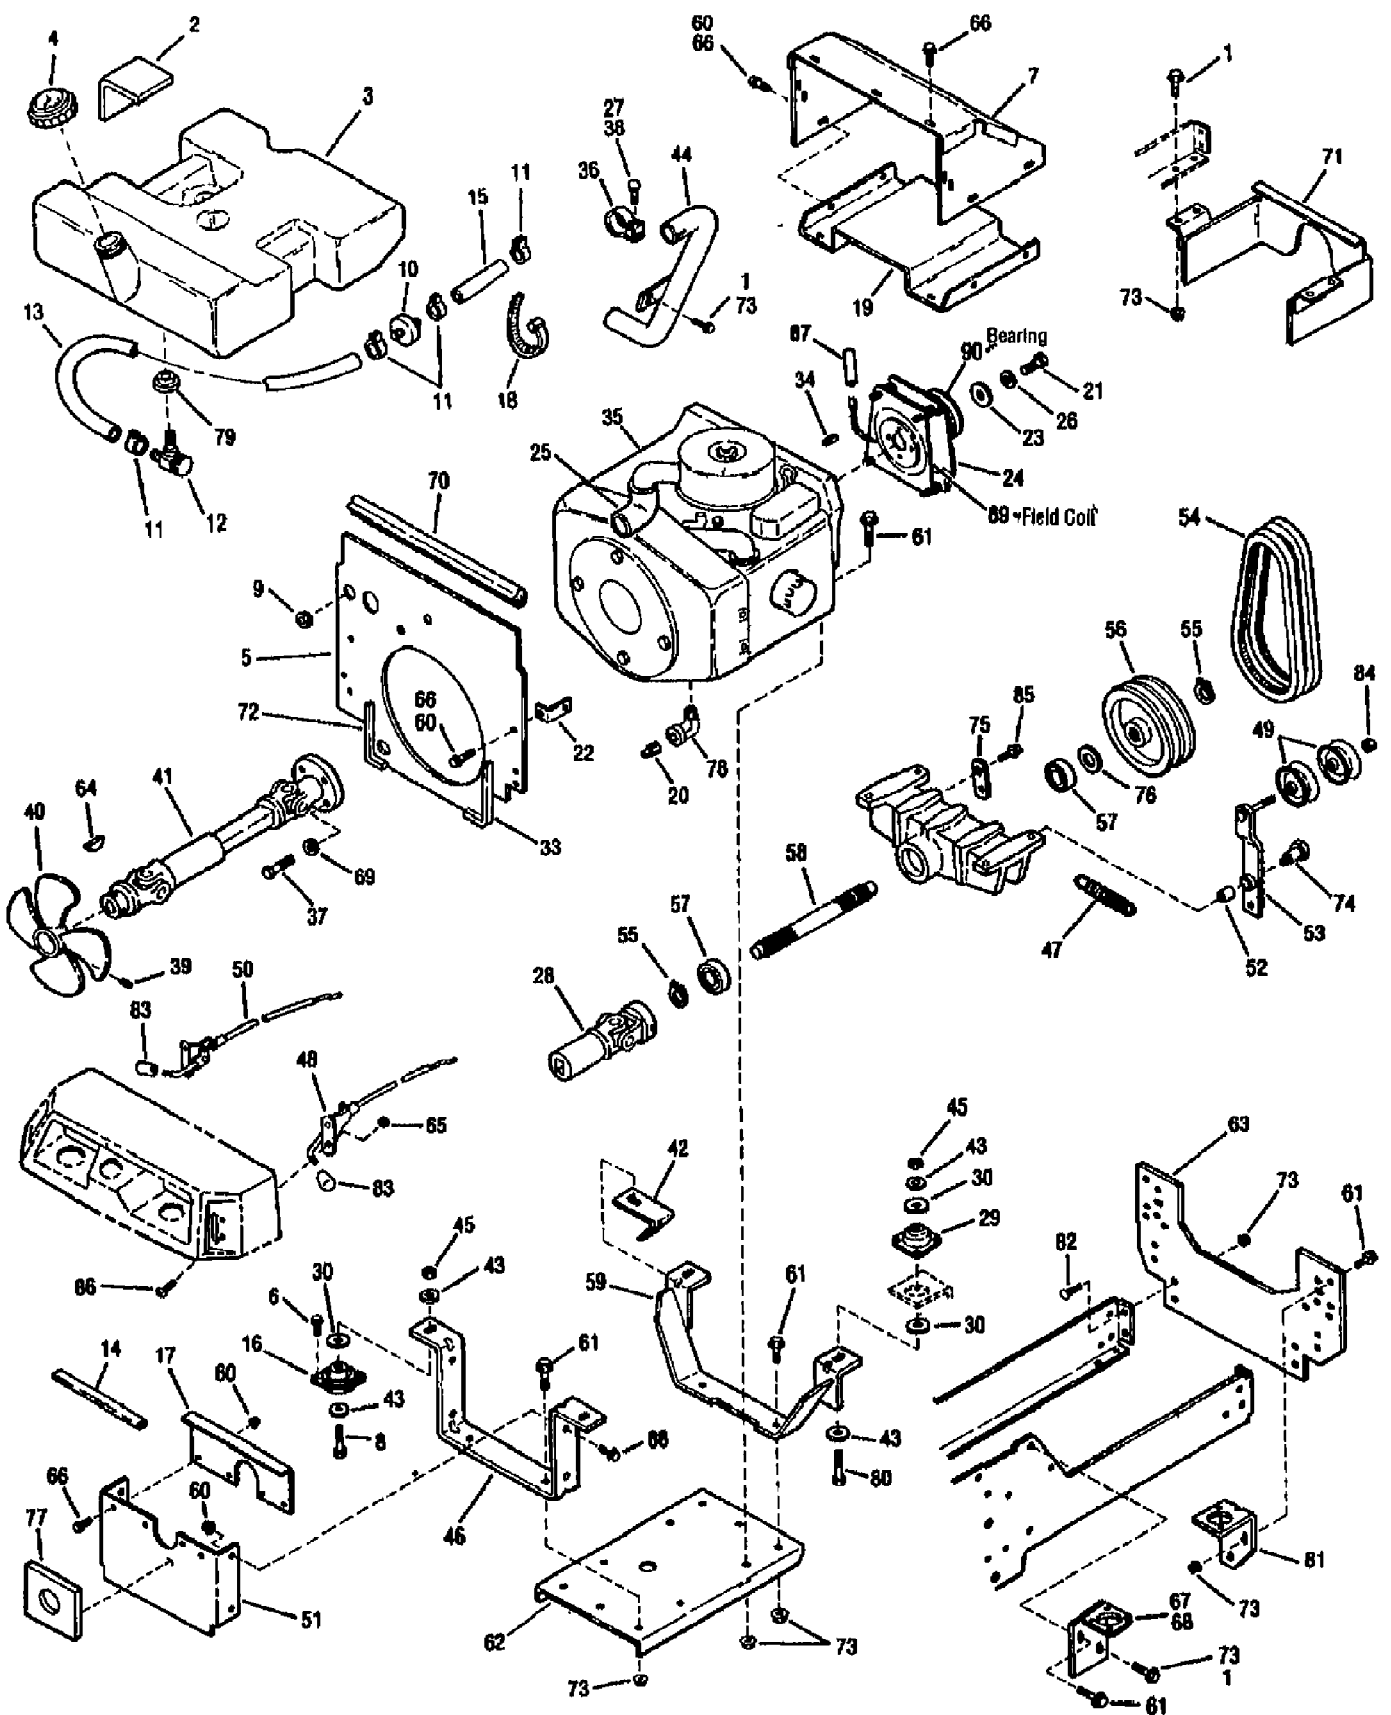

13062 20HP HYDRO GARDEN TRACTOR (S/N 130620100101)
ENGINE ASSEMBLY

13062 20HP HYDRO GARDEN TRACTOR (S/N 130620100101)
ENGINE ASSEMBLY

Page 8 of 27

Ref #	Part Number	Qty	S/P/F	Description
	1900706	0	S	PAINT-RED SPRAYCAN POWDER
	1753222	0		SUPT-EL SWITCH
1	1186345	0	/P	SCR
2	1749079	0		PAD-FUEL TANK
3	1755888	0		ASSM-FUEL TANK
4	1755726	0		CAP-FUEL
5	1752713001	0		SHIELD-HEAT
6	1185712	0		SCR
7	1753985001	0		ASSM-HEAT SHIELD
8	1100049	0	S	SCR-HH 3/8-16X2.25 G5 ZP
9	1729587	0		BUSHING
10	1727491	0	S	FILTER-FUEL
11	1750687	0	S	CLAMP-HOSE
12	1747184	0	S	VALVE-SHUT OFF
13	1735561	0		FUEL LINE
14	1755536	0		GASKET-HEAT SHIELD
15	1734941	0		LINE-FUEL
16	1725856	0	/P	MOUNT
17	1752725001	0		SHIELD-GRASS UPPER
18	1735531	0	S	TIE-CABLE NYLON BLACK
19	1753913001	0		SHIELD-HEAT
20	1105678	0		PLUG-PIPE
21	1736485	0	S	SCR-HH 7/16-20X1.25 G5ZP
22	1752714001	0		BRKT-HEAT SHIELD
23	1741801	0		WASHER-1.7X.453X.25
24	1747059	0		CLUTCH {13062}
24	1744401	0		ELEC-CLUTCH/BRAKE {13060}
25	1752468	0		HOSE-AIR CLEANER
26	1100244	0	S	WASHER-LK .438 ZP
27	1110107	0	S	NUT-H/LK 5/16-18
28	1760049001	0		JOINT-UNIVERSAL
28	1714208	0		KIT-CROSS REPAIR
29	1738010	0		MOUNT
30	1186047	0		WASHER
33	1755535	0		SEAL-RH
34	1708034	0		KEY
35	0	0	F	KOHLER ENGINE 20HP {KT200S 49540}{13062} {M20QS 49565}
35	0	0	F	KOHLER ENGINE 18HP {M18QS 24999}{13060}
36	1752790	0		CLAMP
37	1100046	0	S	SCR-HH 3/8-16X1.0 G5 ZP
38	1186102	0		SCR-CARR 5/16-18X1.25 G2ZP
39	1737419	0		SCR-SQ HD SET 5/16X3/4
40	1746503	0	S	FAN
41	1750338	0		SHAFT-DRIVE
42	1753915001	0		BRKT-EXHAUST PIPE
43	1701055	0	/P	WASHER-FLAT 1.25X.406X.179
44	1753914001	0		PIPE-EXHAUST
45	1733398	0	S	NUT-LOCK 3/8-16
46	1750828001	0		SUPPORT-REAR MOUNT
47	1724822	0	S	SPRING