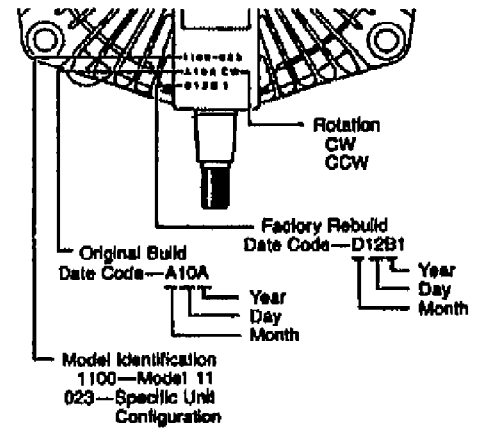

13062 20HP HYDRO GARDEN TRACTOR (S/N 130620100101)
HYDROSTATIC TRANSMISSION ASSEMBLY

Page 22 of 27

Ref #	Part Number	Qty	S/P/F	Description
1	0	0		SOCKET HD. CAPSCREW
3	1724381	0	S	SEAL-OIL
4	1744189	0	S	KIT-PUMP CHARGE
5	1724375	0		RING-SNAP
6	1744155	0		RING-SQ SEAL
?7	1724377	0	S	SHIELD-GRASS
8	1744157	0	/P	RING-SQ SEAL
9	1744154	0		ASSM-COVER
10	0	0		SOCKET HD. CAPSCREW
12	1744159	0	/P	PIN-DRIVE
13	1724376	0	S	SEAL-OIL
14	1744185	0	S	RING-SQ SEAL
15	1744162	0	/P	SHAFT-INPUT (W/KEY)
16	1744164	0	/P	ASSM-PUMP ROTOR & BALL
17	1744184	0		ASSM-RING CAM
18	1744176	0		RING-CAM INSERT
19	1744166	0		ASSM-PINTLE
20	1744177	0		ASSM-MOTOR ROTOR & BALL
21	1744010	0		SUBASSM-OUTPUT SHAFT
22	1744180	0	/P	ASSM-BODY
23	1744179	0		SUBASSM-O RING PLUG
24	1104440	0		BRG-BALL (OUTPUT)
25	1724380	0		RING-RETAIN
	1768598	0		OIL-SAE 20 HYDROSTATIC {13060}
	1738157	0	/P	FLUID-HYD 1 GAL {13062}
11		0		UNKNOWN
2		0		UNKNOWN