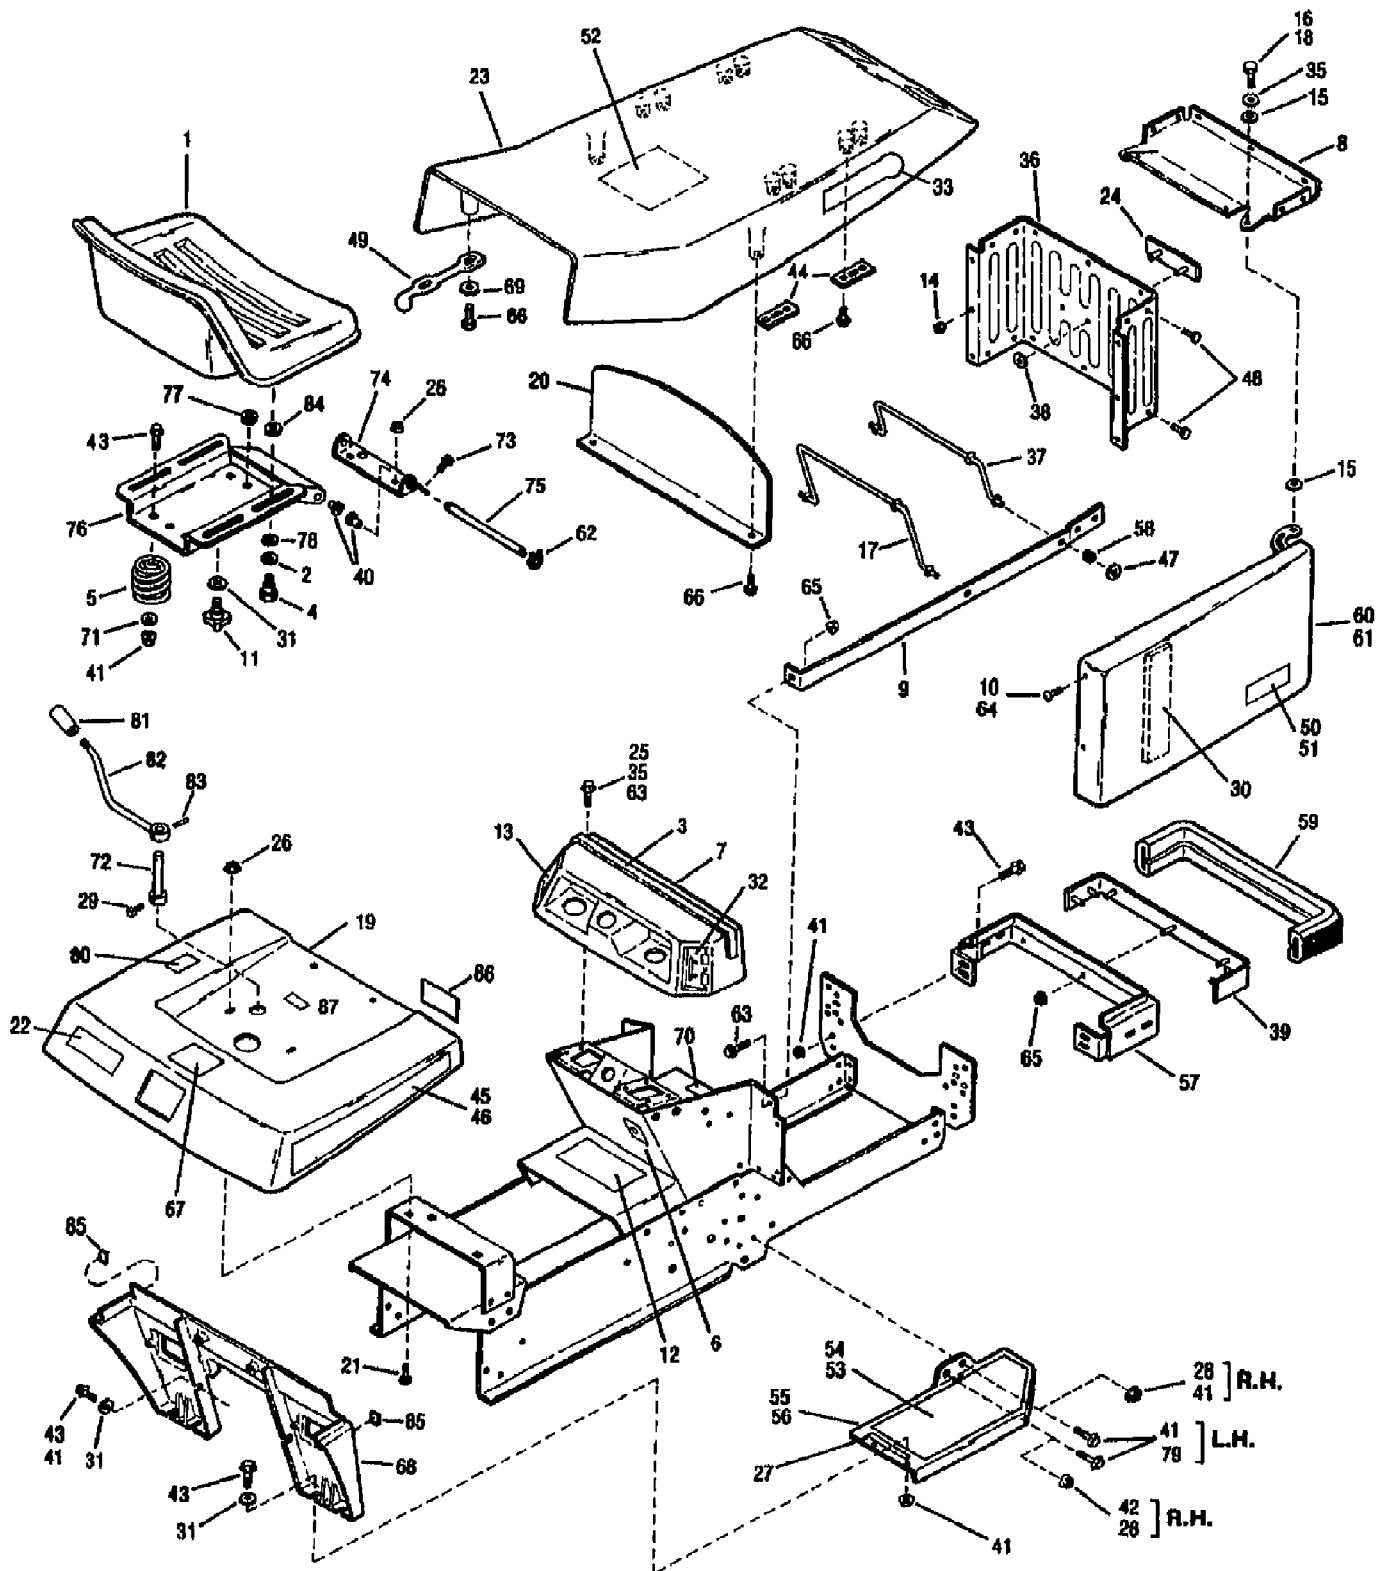

13062 20HP HYDRO GARDEN TRACTOR (S/N 130620100101)
BODYWORK & TRIM ASSEMBLY

13062 20HP HYDRO GARDEN TRACTOR (S/N 130620100101)
BODYWORK & TRIM ASSEMBLY

Page 2 of 27

Ref #	Part Number	Qty	S/P/F	Description
1	1757363	0		SEAT
2	1705793	0		WASHER-1.06X.51X.09 NYLON
3	1755516	0		PAD-HOOD
4	1754125	0	/P	SCR-SHLDR 3/8-16X.25 G5ZP
5	1755449	0	/P	SPRING-COMPRESSION
6	1756775	0		DECAL-IGNITION
7	1757362	0		PANEL-INST
8	1755628001	0		CAP-GRILLE
9	1753783010	0		SUPPORT
10	1185986	0	S	NUT-SPEED #10
11	1734269	0		KNOB
12	1767130	0		DECAL-OPERATING INST
13	1756777	0		DECAL-CHOKE
14	1185985	0	S	NUT W/LKWASHER 10-24 ZP
15	1755714	0		WASHER
16	1100805	0	S	SCR-HH 1/4-20X.75 G5 ZP
17	1752901	0		LINK-HINGE
18	1734398	0	S	NUT-HT LK 1/4-20
19	1749821010	0		FENDER
20	1752903001	0		BAFFLE-HOOD
21	1736098	0	S	BOLT-CARR 5/16-18X.63 ZP
22	1759102	0		DECAL-LOGO FENDER
23	1767107	0		HOOD-TRACTOR
24	1757361	0	/P	PLATE-LOGO
25	1186389	0	/P	NUT-HF/LK 1/4-20 ZP
26	1186391	0	S	NUT-HFLK 5/16-18 ZP
27	1755522	0		CUSHION
28	1100068	0	S	SCR-HH 3/8-16X.75 G5 ZP
29	1738845	0	/P	SCR-SQHD 1/4-20X1/2 GR5 (13062 ONLY)
30	1753950	0		BLOCK-SEALING
31	1100256	0	S	WASHER-.986X.437X.083 ZP
32	1755931	0		DECAL-THROTTLE
33	1759100	0		DECAL-LOGO
35	1107381	0	S	WASHER-FLAT 1/4 SAE
36	1755515001	0		GRILLE-TRACTOR
37	1752900	0		LINK-HINGE
38	1754126	0		NUT-PUSH
39	1755517	0		ASSM-BUMPER STRAP
40	1755779	0	/P	BEARING-FLANGE
41	1186393	0	/P	NUT-HFLK 3/8-16 ZP
42	1185872	0		SCR-TRUSS HD 5/16-18X.62
43	1186347	0	S	SCR-HFLK 3/8-16X1.00 ZP
44	1752902	0		RETAINER-HINGE LINK
45	1767260	0		DECAL-FENDER RH {13060}
45	1767264	0		DECAL-FENDER RH {13062}
46	1767259	0		DECAL-FENDER LH {13060}
46	1767263	0		DECAL-FENDER LH {13062}
47	1753799	0	/P	RETAINER
48	1739918	0		RIVET-POP
49	1727127	0		LATCH-RUBBER
50	1767261	0		DECAL-SIDE COVER LH
51	1767262	0		DECAL-SIDE COVER RH
52	1767110	0		DECAL-SERVICE INST