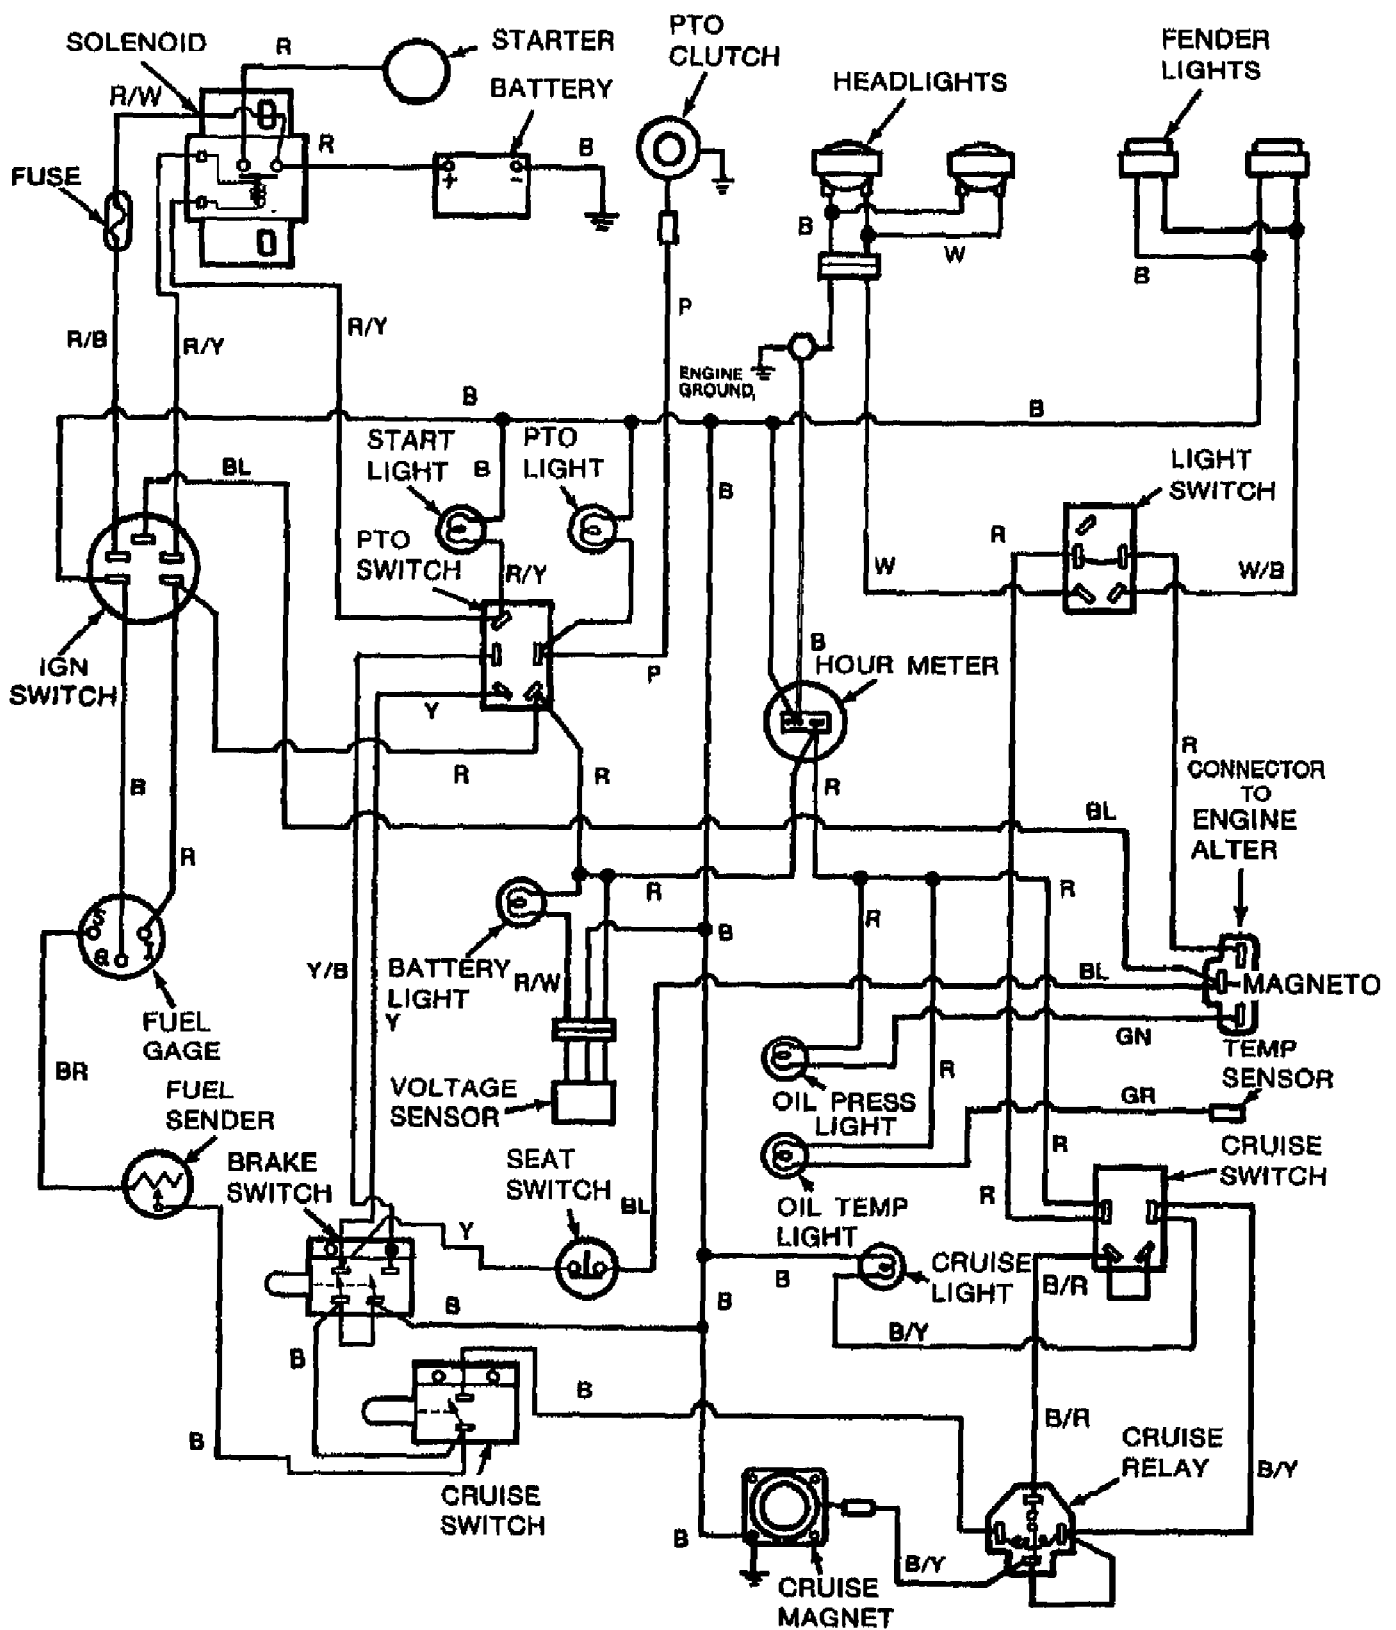

13062 20HP HYDRO GARDEN TRACTOR (S/N 130620100101)
LIFT ASSEMBLY

Page 25 of 27

Ref #	Part Number	Qty	S/P/F	Description
54	1863870	0	/P	COUPLING-BODY
55	1721989	0		CONNECTOR
56	1747803001	0		BRKT-COUPLING
57	1186393	0	/P	NUT-HFLK 3/8-16 ZP
58	1186347	0	S	SCR-HFLK 3/8-16X1.00 ZP
59	1717563	0		CONNECTOR
60	1755459	0		LEVER-CONTROL
61	1755466	0		LINK
62	1755239	0		ASSM-TUBE UPPER VALVE
63	1752662	0		ASSM-TUBE
64	1185904	0		TEE
65	1760354	0		ASSM-TUBE
66	1760353	0		ASSM-TUBE
?67	1754414	0		KIT-SEAL