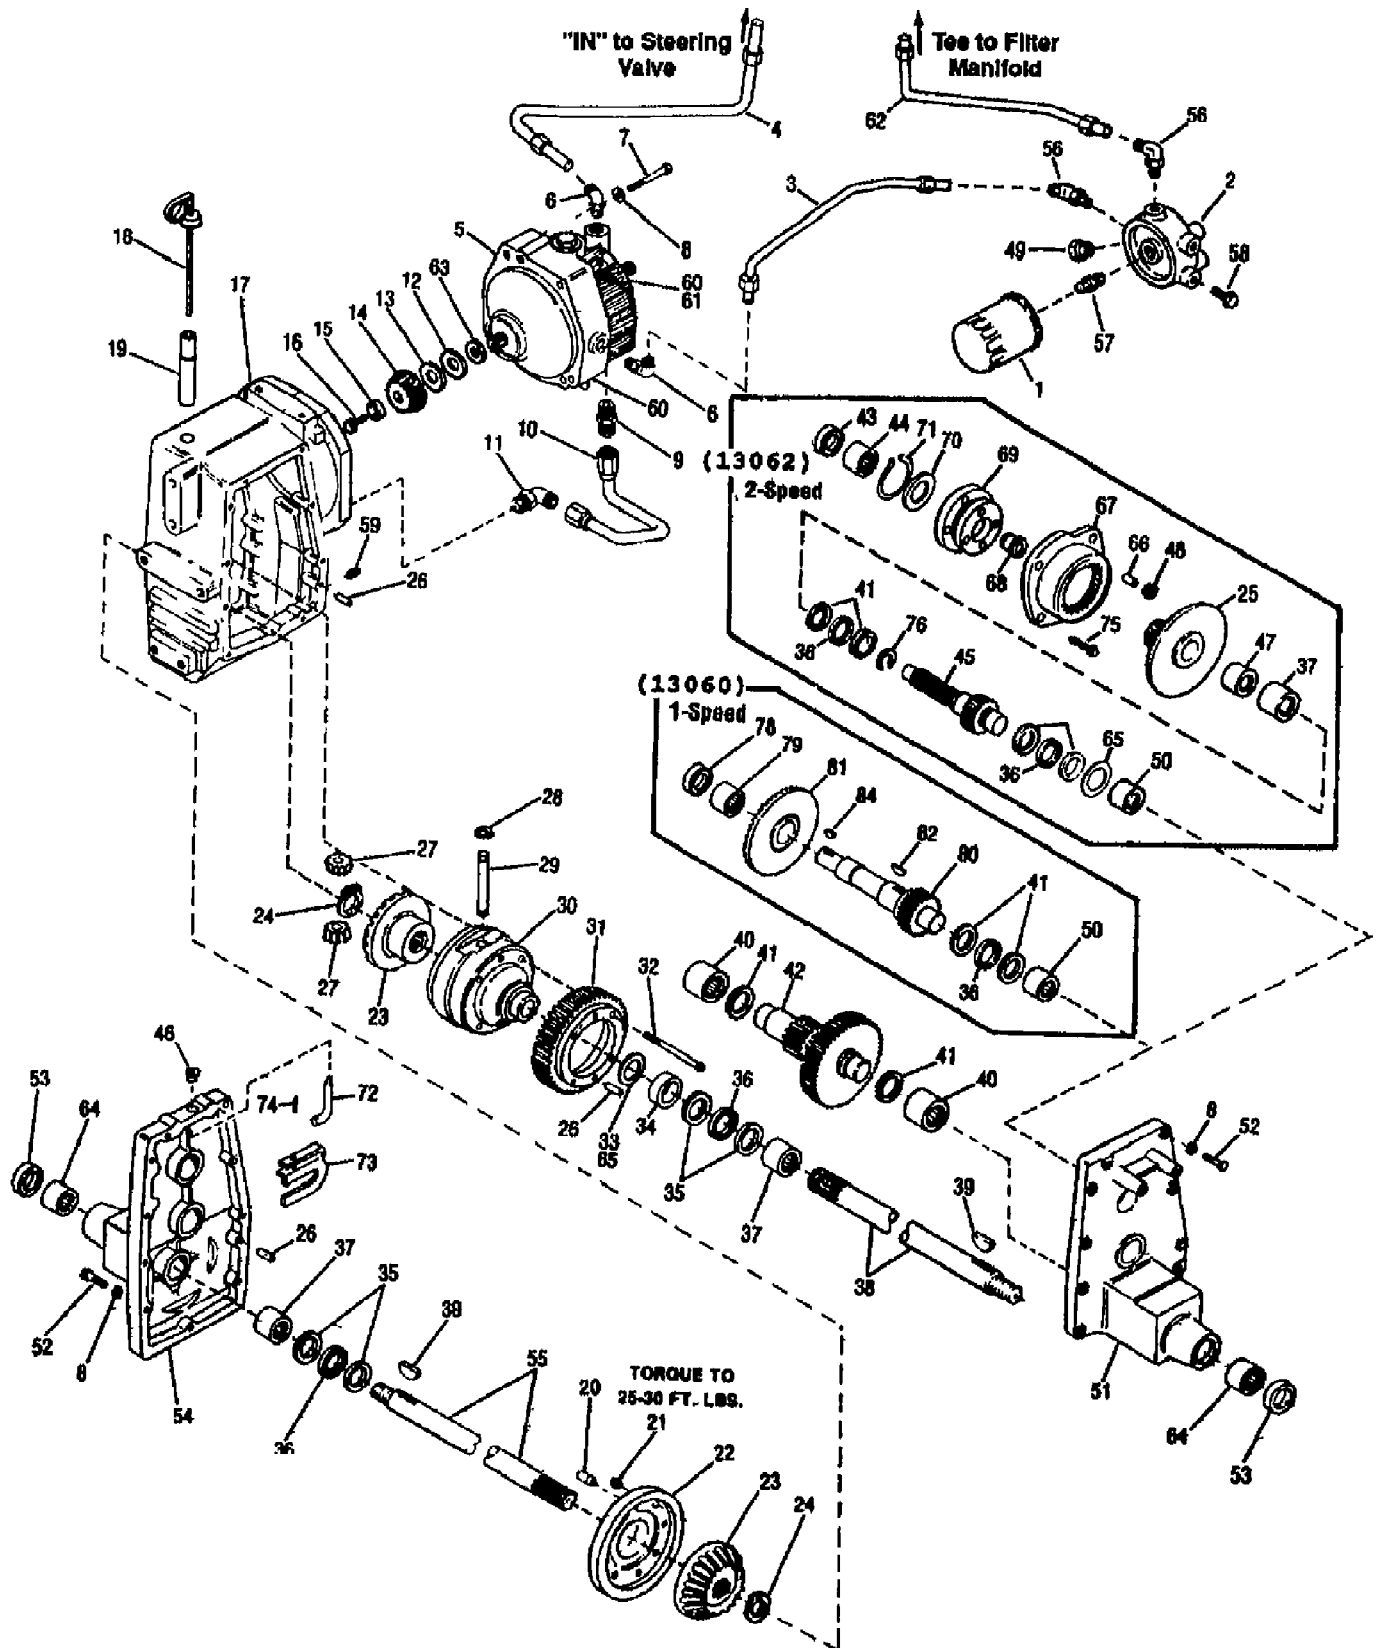

13062 20HP HYDRO GARDEN TRACTOR (S/N 130620100101)
HYDRO & TRANSAXLE ASSEMBLY

13062 20HP HYDRO GARDEN TRACTOR (S/N 130620100101)
HYDRO & TRANSAXLE ASSEMBLY

Page 16 of 27

Ref #	Part Number	Qty	S/P/F	Description
1	1726450	0	/P	FILTER-OIL
2	1752734	0		FILTER-MANIFOLD
3	1755237	0		ASSM-RETURN TUBE
4	1760355	0	/P	ASSM-TUBE
5	1764708	0	S	EATON TRANS. MODEL 11
5	1764708	0	S	PUMP-HYDRO
6	1185737	0	S	ELBOW
7	1100770	0		SCR-HH 3/8-16X2.75 G5 ZP
8	1100243	0	S	WASHER-LK .375 @ DEPL
9	1186464	0		CONNECTOR
10	1729264	0		TUBE
11	1724390	0		ELBOW
12	1730374	0		WASHER-SHIM
13	1730375	0		WASHER-SHIM
14	1729531	0		PINION-BEVEL
15	1729559	0		SPACER-1.0X.25X.25
16	1741832	0	S	SCR-HH 1/4-20X.625 G5 ZP
17	1747086001	0		HOUSING-TRANSAXLE
18	1769907	0		DIPSTICK
19	1724091	0		TUBE
20	1733103	0	/P	PIN-.312X.75
21	1186459	0	/P	NUT-HEX/LK 5/16-18 G5ZP
22	1728645	0		COVER-DIFFERENTIAL
23	1752093	0		GEAR-BEVEL 22T {13062}
23	1752094	0		GEAR-23T {13060}
24	1185732	0		RING-RET {13062}
24	1185689	0		RING-HEAVY EXT HD 1.0 ID {13060}
25	1727735	0		GEAR-BEVEL 23T 24T 56T {13062}
26	1110189	0	/P	PIN-DOWEL .375X1.00 ZP
27	1752095	0		PINION-10T
28	1185668	0		RING-HEAVY EXT .625 ID
29	1756741	0		PINION-SHAFT
30	1747087	0	/P	CARRIER-DIFFERENTIAL {13062}
30	1729972	0		CARRIER-DIFFERENTIAL {13060}
31	1729260	0		GEAR-AXLE 47T
32	1733684	0	/P	SCR-HFLK 5/16-18X4.00 ZP
33	1719271	0		SHIM-1.75X1.26X.02 {13062}
33	1718781	0	/P	SHIM-.005 {13062}
33	1800338	0	S	SHIM-1.875X1.013X.015 {13060}
34	1747089	0		SPACER-1.75X1.265X.432 {13062}
34	1729497	0		SPACER-1.5X1.01X.45 {13060}
35	1185767	0	S	RACE-THRUST {13062}
35	1185730	0	/P	RACE-THRUST {13060}
36	1185764	0		BEARING-THRUST {13062}
36	1185729	0	/P	BEARING-THRUST {13060}
37	1185721	0		BEARING-NEEDLE {13062}
38	1747092	0		AXLE-RH {13062}
38	1747062	0		AXLE-RH {13060}
39	1100281	0		KEY-WOODRUFF .312X1.12
40	1186010	0		BEARING-NEEDLE
41	1186002	0		RACE-THRUST {13062}
41	0	0		RACE-THRUST {13060}
42	1747065	0		GEAR CLUSTER {13062}