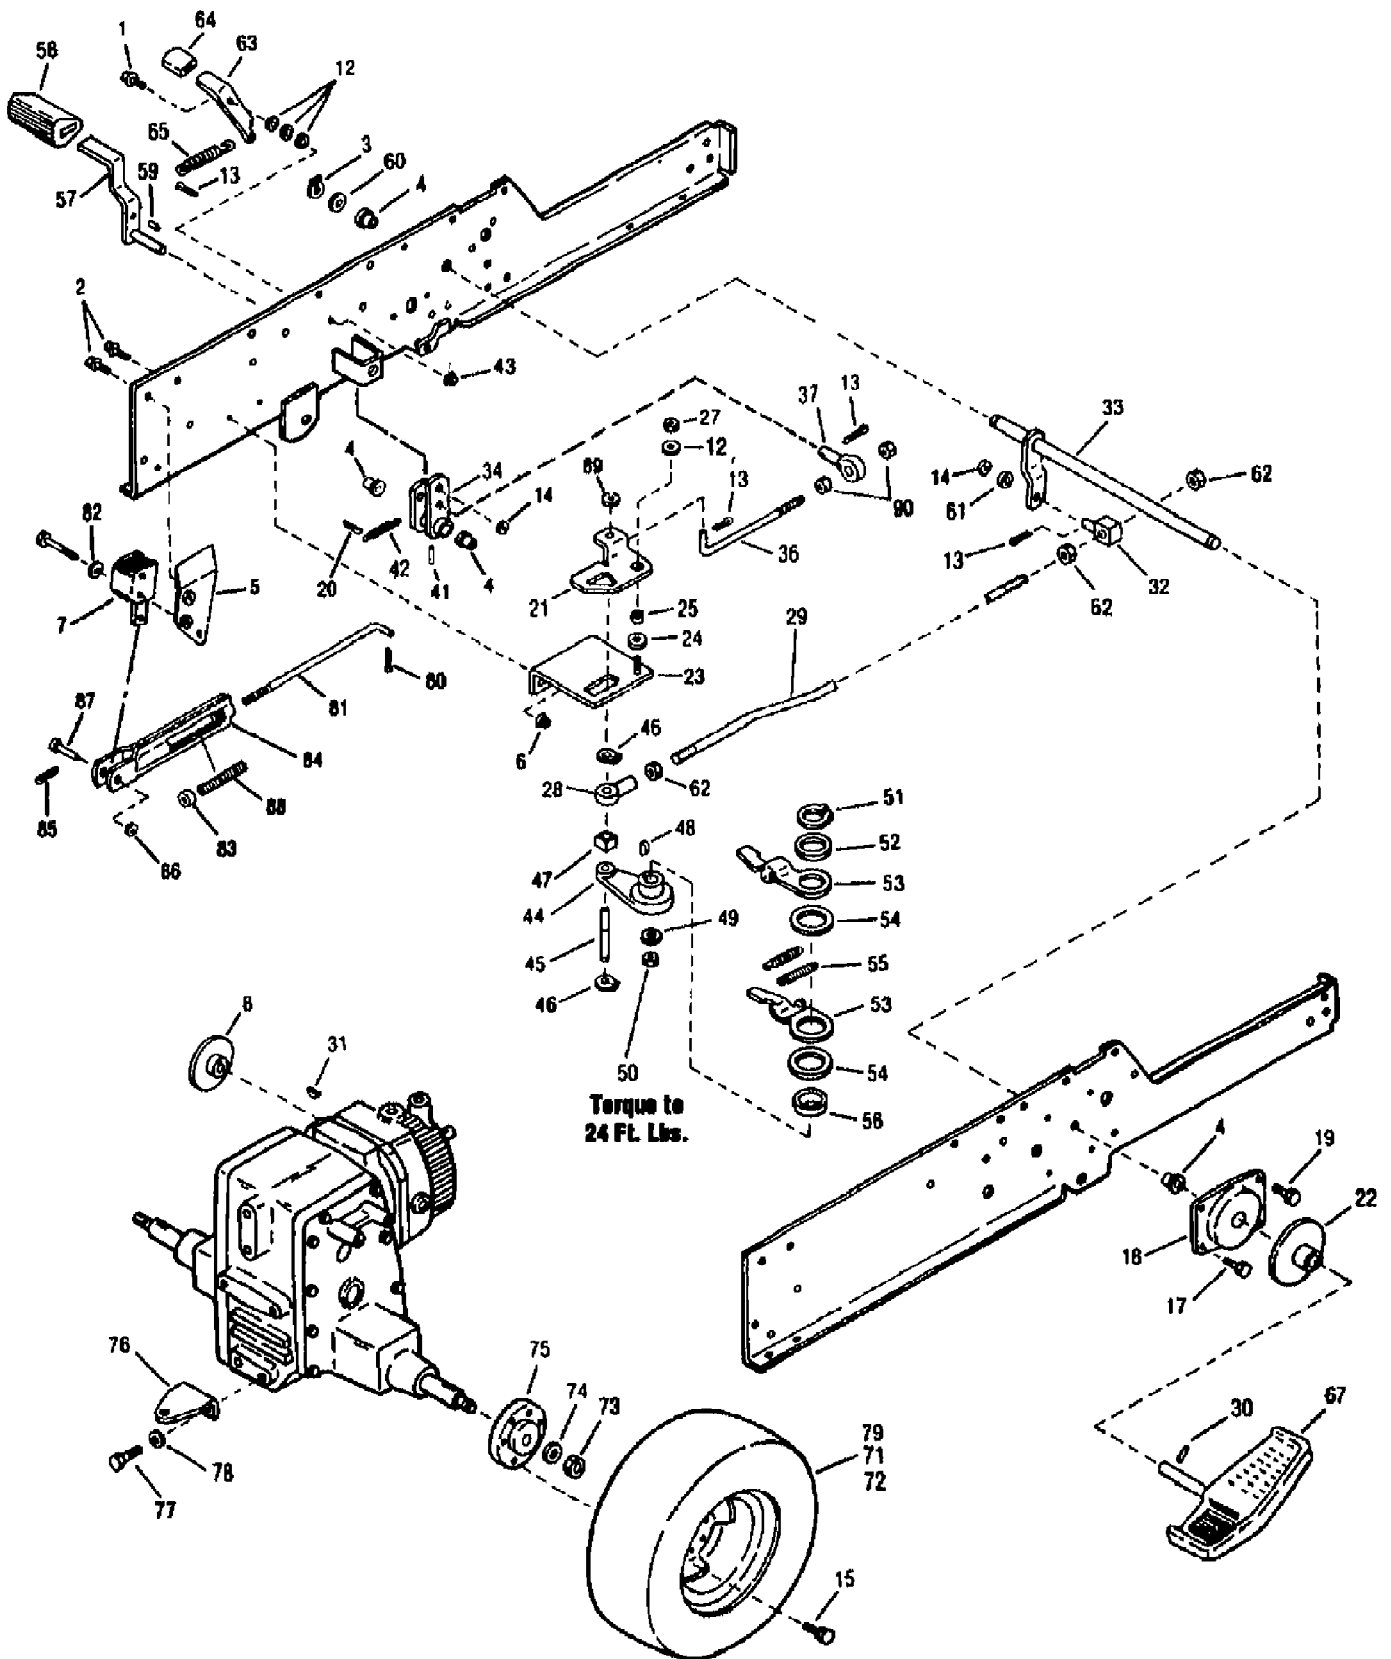

13062 20HP HYDRO GARDEN TRACTOR (S/N 130620100101)
HYDROSTATIC CONTROL & BRAKE LINKAGE

13062 20HP HYDRO GARDEN TRACTOR (S/N 130620100101)
HYDROSTATIC CONTROL & BRAKE LINKAGE

Page 19 of 27

Ref #	Part Number	Qty	S/P/F	Description
	1900706	0	S	PAINT-RED SPRAYCAN POWDER
	1735222	0	/P	PAINT-BLACK SPRAY
1	1186347	0	S	SCR-HFLK 3/8-16X1.00 ZP
2	1186345	0	/P	SCR
3	1118808	0	/P	RING-RETAIN .625 ID
4	1185802	0		BEARING-FLANGE
5	1757390001	0		BRKT-TRANS SUPPORT
6	1186393	0	/P	NUT-HFLK 3/8-16 ZP
7	1763497	0		KIT-BRAKE
8	1756816	0		DISC-BRAKE {13062}
8	1758018	0		DISC-BRAKE {13060}
12	1107383	0	S	WASHER-FLAT 3/8 SAE
13	1100346	0	S	PIN-COTTER .09X.75 ZP
14	1107382	0	/P	WASHER-FLAT 5/16 SAE
15	0101085	0	/P	BOLT-HUB
17	1738463	0		SCR
18	1738462	0	/P	CLUTCH
19	1185130	0	/P	SCR-SEMS MACH
20	1100350	0	S	PIN-COTTER .120X1.00 ZP
21	1729213	0		PLATE-NEUTRAL
22	1738447	0		ASSM-CONTROL DISC
23	1729445	0		PLATE-NEUTRAL
24	1703052	0		WASHER-1.75X.39X.059
25	1732369	0		SPACER-.625X.4X.2
?26	1107383	0	S	WASHER-FLAT 3/8 SAE
27	1110108	0	S	NUT-H/LK 3/8-16
28	1721612	0	/P	ROD-END
29	1747514	0		ROD-SPEED CONTROL
30	1185232	0	S	PIN-ROLL
31	1104436	0	S	KEY-WOODRUFF .188X.75
32	1751848	0		SWIVEL
33	1754085	0		SHAFT-SPEED CONTROL
34	1756812	0		ARM
36	1759491	0		ROD-BRAKE CONTROL
37	1747507	0		SWIVEL
41	1732147	0	S	PIN-DRIVE .187X1.0
42	1746769	0	/P	SPRING
43	1733398	0	S	NUT-LOCK 3/8-16
44	1722151	0		ARM-SPEED CONTROL
45	1734563	0		PIN-CONTROL
46	1118802	0		RING-RET.EXT .437 ID
47	1720699	0		BLOCK
48	1104435	0	S	KEY-WOODRUFF 1/8 X 5/8
49	1107385	0	S	WASHER-1.06X.531X.1 ZP
50	1110110	0	S	NUT-H/LK 1/2-13
51	1185732	0		RING-RET
52	1720529	0	S	WASHER
53	1720523	0		ARM
54	1720361	0		WASHER-THRUST
55	1720928	0		SPRING
56	1720706	0		BEARING
57	1755510	0		PEDAL-BRAKE
58	1728694	0	/P	FOOT REST