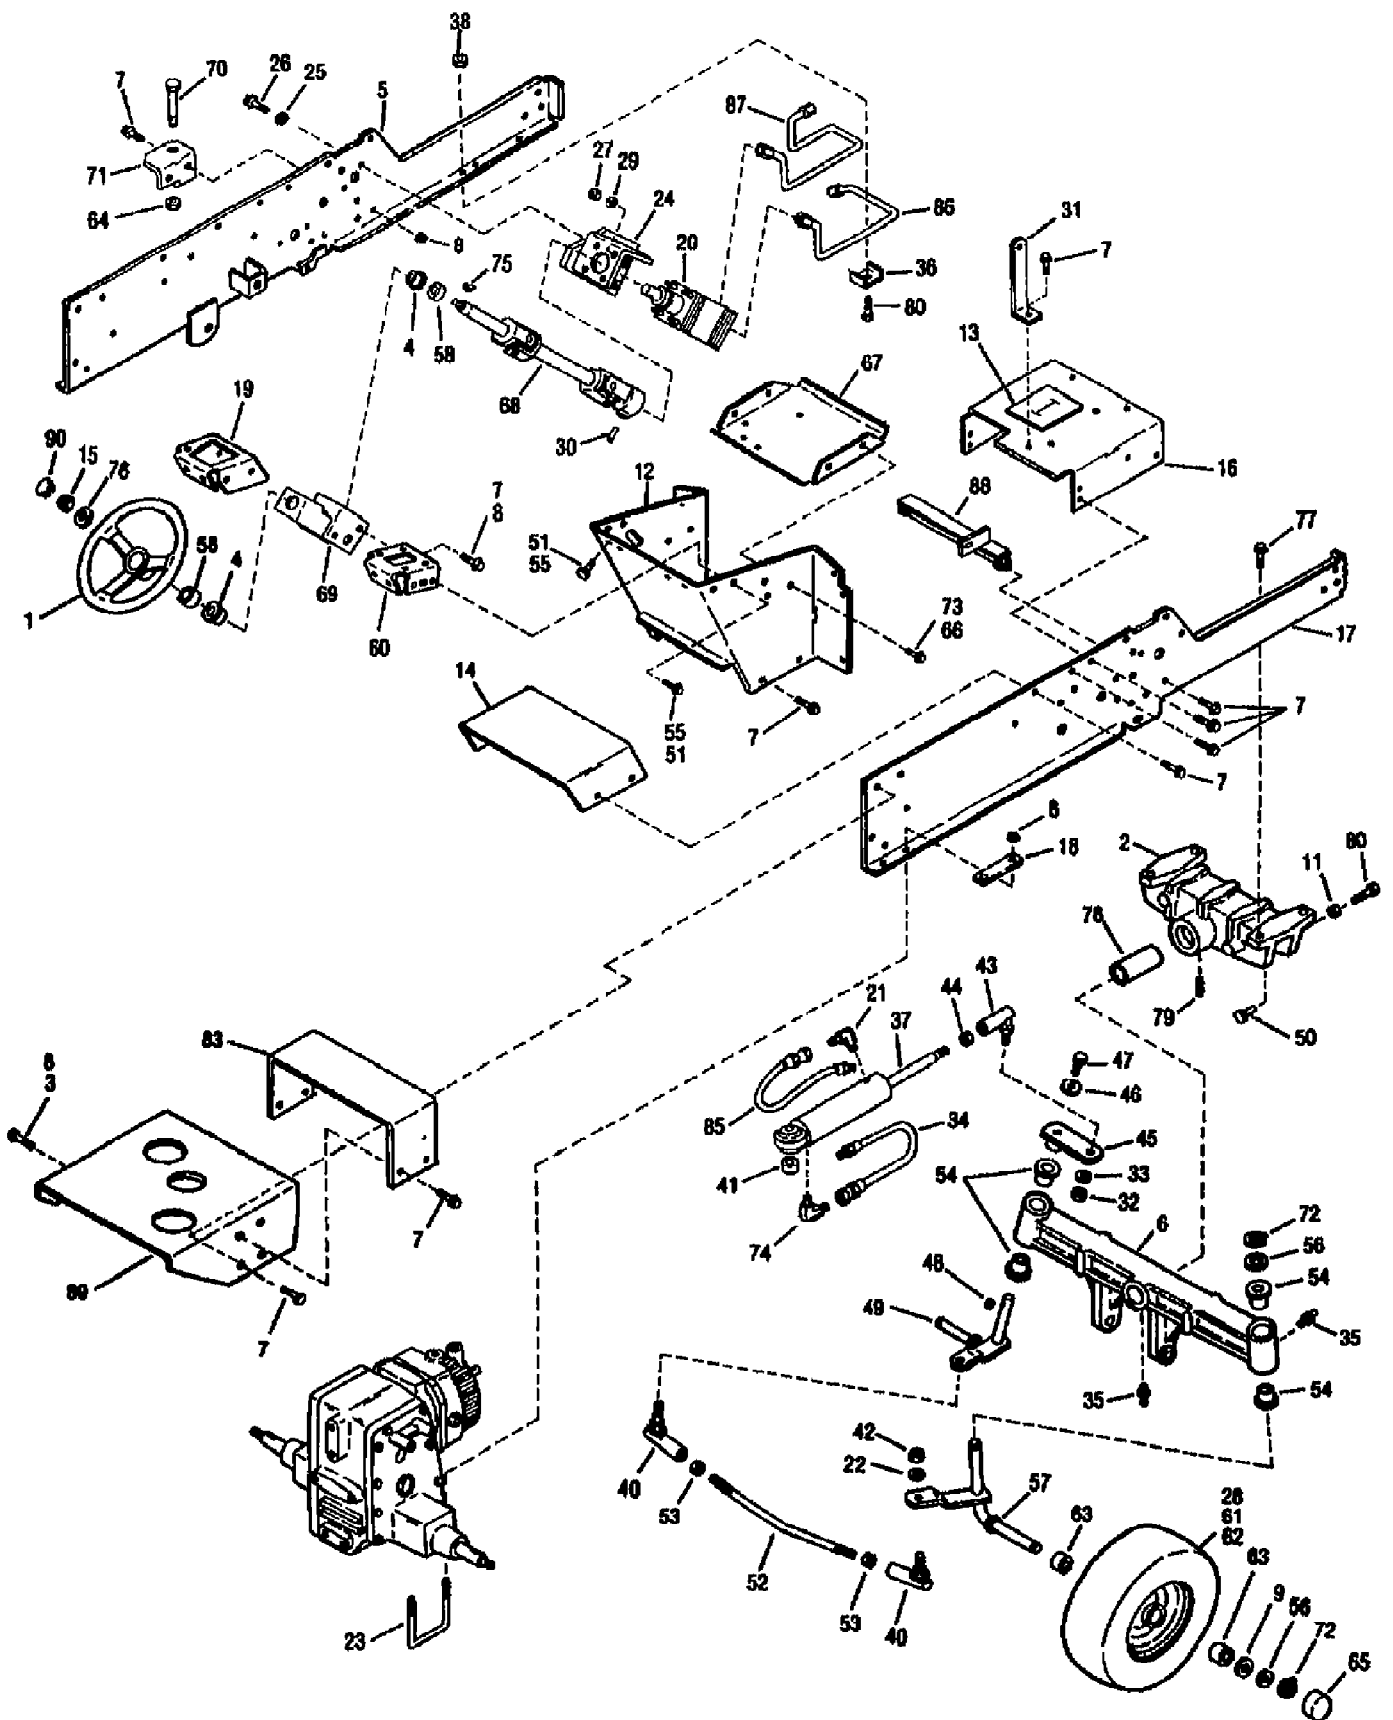

13062 20HP HYDRO GARDEN TRACTOR (S/N 130620100101)
FRAME & STEERING

13062 20HP HYDRO GARDEN TRACTOR (S/N 130620100101)
FRAME & STEERING

Page 11 of 27

Ref #	Part Number	Qty	S/P/F	Description
	1900706	0	S	PAINT-RED SPRAYCAN POWDER
	1735222	0	/P	PAINT-BLACK SPRAY
1	1754240	0		WHEEL-STEERING
2	1754321001	0		BOLSTER-FRONT AXLE
3	1186347	0	S	SCR-HFLK 3/8-16X1.00 ZP
4	1185632	0		BEARING-FLANGED NYLON
5	1755513010	0		ASSM-FRAME
6	1757627001	0		AXLE-FRONT
7	1186345	0	/P	SCR
8	1186393	0	/P	NUT-HFLK 3/8-16 ZP
9	1715491	0		SPACER-1.75X1.015X.179
11	1186258	0	S	NUT-HEX JAM 5/16-18
12	1755514010	0		SUPPORT
13	1755231	0		SEAL
14	1752732010	0		TUNNEL W/DECAL
15	1110108	0	S	NUT-H/LK 3/8-16
16	1755241001	0		SUPT-BATTERY/FUEL TANK
17	1752634010	0		ASSM-FRAME
18	1730692001	0		DOUBLER-FRAME REAR
19	1755461	0		STEERING BRACKET
20	1760233	0		KIT-STEERING VALVE
21	1756142	0		ELBOW
22	1100245	0	S	WASHER-LK .5
23	1727898	0		BOLT-U
24	1752763001	0		SUPT-STEERING PUMP
25	1100244	0	S	WASHER-LK .438 ZP
26	1747656	0	S	SCR-HH 1/2-14X1.00
27	1186211	0	/P	NUT-HEX 5/16-24
28	1718086	0	S	STEM-VALVE
29	1100242	0	S	WASHER-LK .312 ZP
30	1185348	0	S	PIN-ROLL 1/4 X 1-1/4
31	1756150001	0		BRACE-STEERING
32	1186216	0		NUT-HEX 5/8-18
33	1100247	0		WASHER-LK 1.072X.634X.156
34	1754364	0		ASSM-HOSE
35	1185976	0	S	FITTING-GREASE 1/4-28X2.00
36	1722667	0		CLAMP
37	1751627001	0	/P	CYLINDER-HYDRAULIC
38	1732499	0	/P	NUT-TOP/LK 5/16-18 ZP
40	1713361	0	S	JOINT-BALL
41	1759293	0		SLEEVE-CYLINDER
42	1110152	0	S	NUT-H/LK 1/2-20 ZP
43	1719003	0	/P	JOINT-BALL
44	1186249	0	S	NUT-HEX/JAM 5/8-18 ZP
45	1752797001	0	/P	ARM-STEERING
46	1186033	0		WASHER-1.75X.328X.1345
47	1186329	0	S	SCR-HFLK 5/16-18X.75 ZP
48	1186034	0		KEY-WOODRUFF .25X.875
49	1752518	0	/P	SPINDLE-WHEEL LEFT
50	1751219	0		PIN-WELD
51	1185872	0		SCR-TRUSS HD 5/16-18X.62
52	1746138	0		ROD-TIE
53	1186247	0	S	NUT-JAM