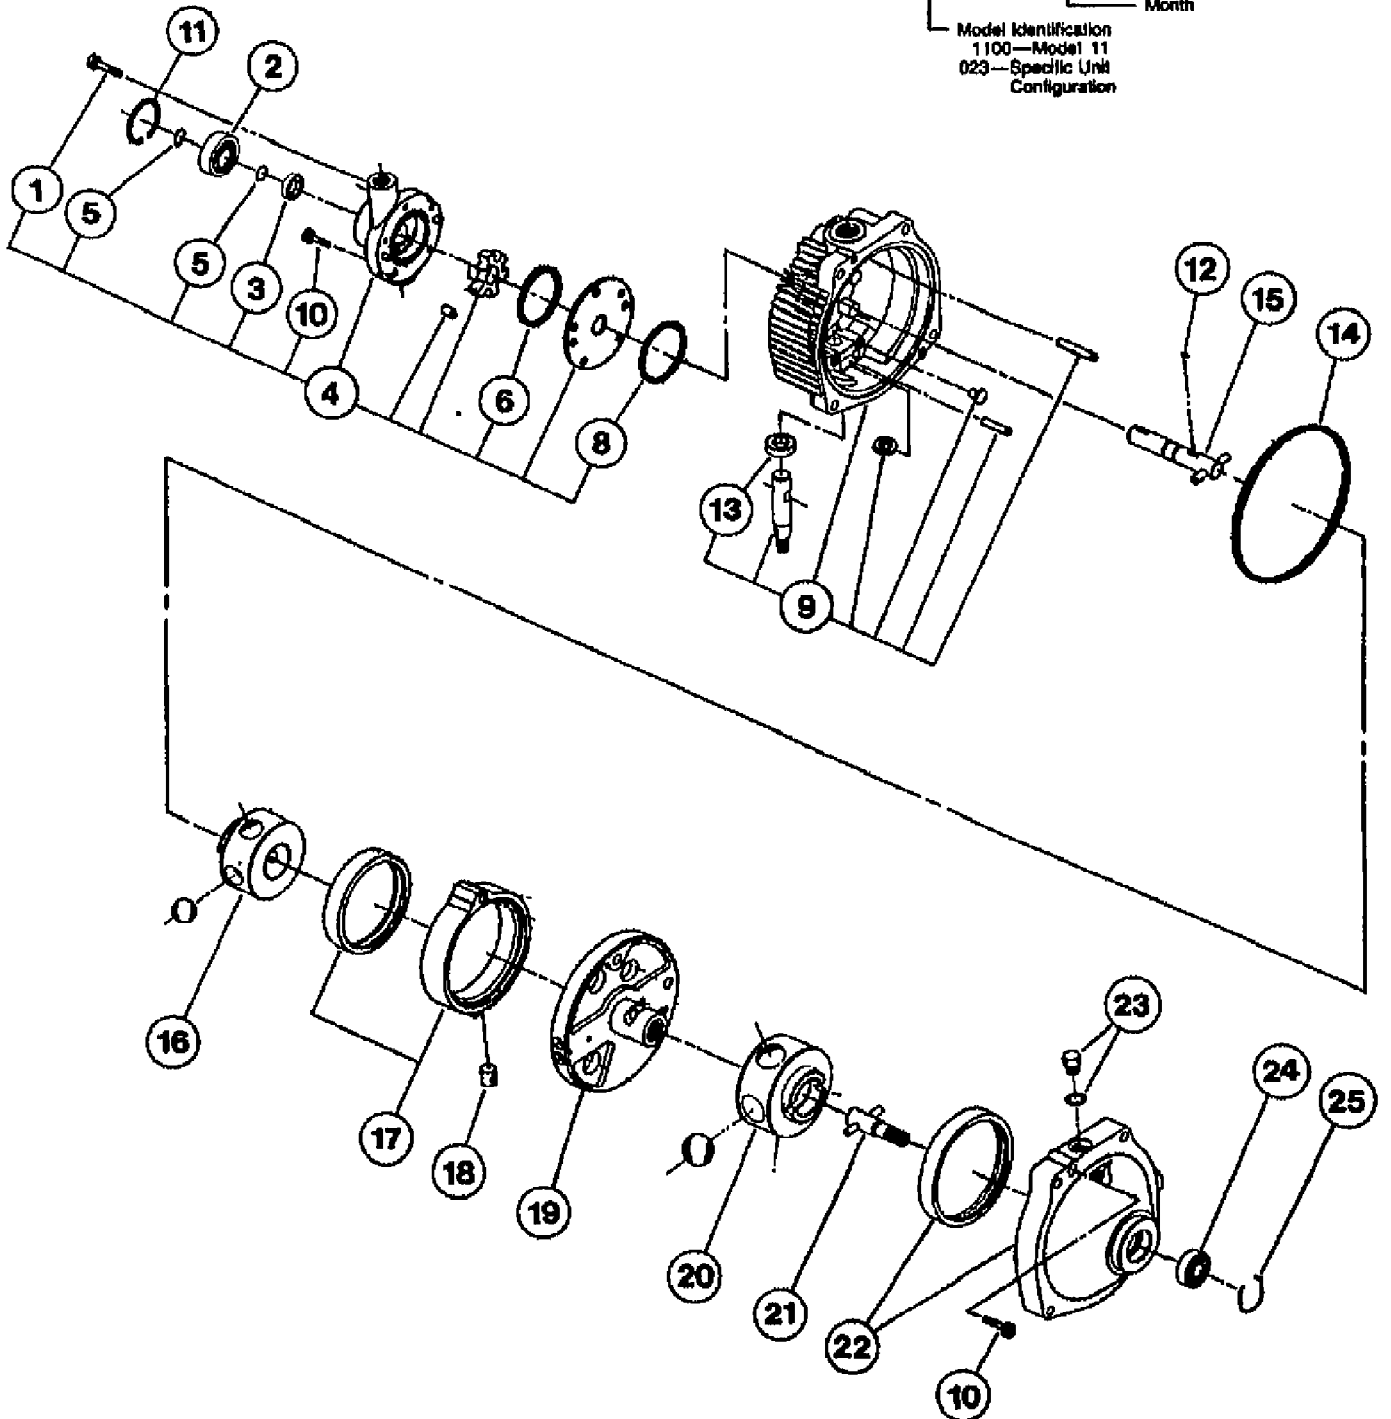

13062 20HP HYDRO GARDEN TRACTOR (S/N 130620100101)
HYDROSTATIC TRANSMISSION ASSEMBLY

Page 22 of 27

Ref #	Part Number	Qty	S/P/F	Description
1	0	0		SOCKET HD. CAPSCREW
3	1724381	0	S	SEAL-OIL
4	1744189	0	S	KIT-PUMP CHARGE
5	1724375	0		RING-SNAP
6	1744155	0		RING-SQ SEAL
?7	1724377	0	S	SHIELD-GRASS
8	1744157	0	/P	RING-SQ SEAL
9	1744154	0		ASSM-COVER
10	0	0		SOCKET HD. CAPSCREW
12	1744159	0	/P	PIN-DRIVE
13	1724376	0	S	SEAL-OIL
14	1744185	0	S	RING-SQ SEAL
15	1744162	0	/P	SHAFT-INPUT (W/KEY)
16	1744164	0	/P	ASSM-PUMP ROTOR & BALL
17	1744184	0		ASSM-RING CAM
18	1744176	0		RING-CAM INSERT
19	1744166	0		ASSM-PINTLE
20	1744177	0		ASSM-MOTOR ROTOR & BALL
21	1744010	0		SUBASSM-OUTPUT SHAFT
22	1744180	0	/P	ASSM-BODY
23	1744179	0		SUBASSM-O RING PLUG
24	1104440	0		BRG-BALL (OUTPUT)
25	1724380	0		RING-RETAIN
	1768598	0		OIL-SAE 20 HYDROSTATIC {13060}
	1738157	0	/P	FLUID-HYD 1 GAL {13062}
11		0		UNKNOWN
2		0		UNKNOWN