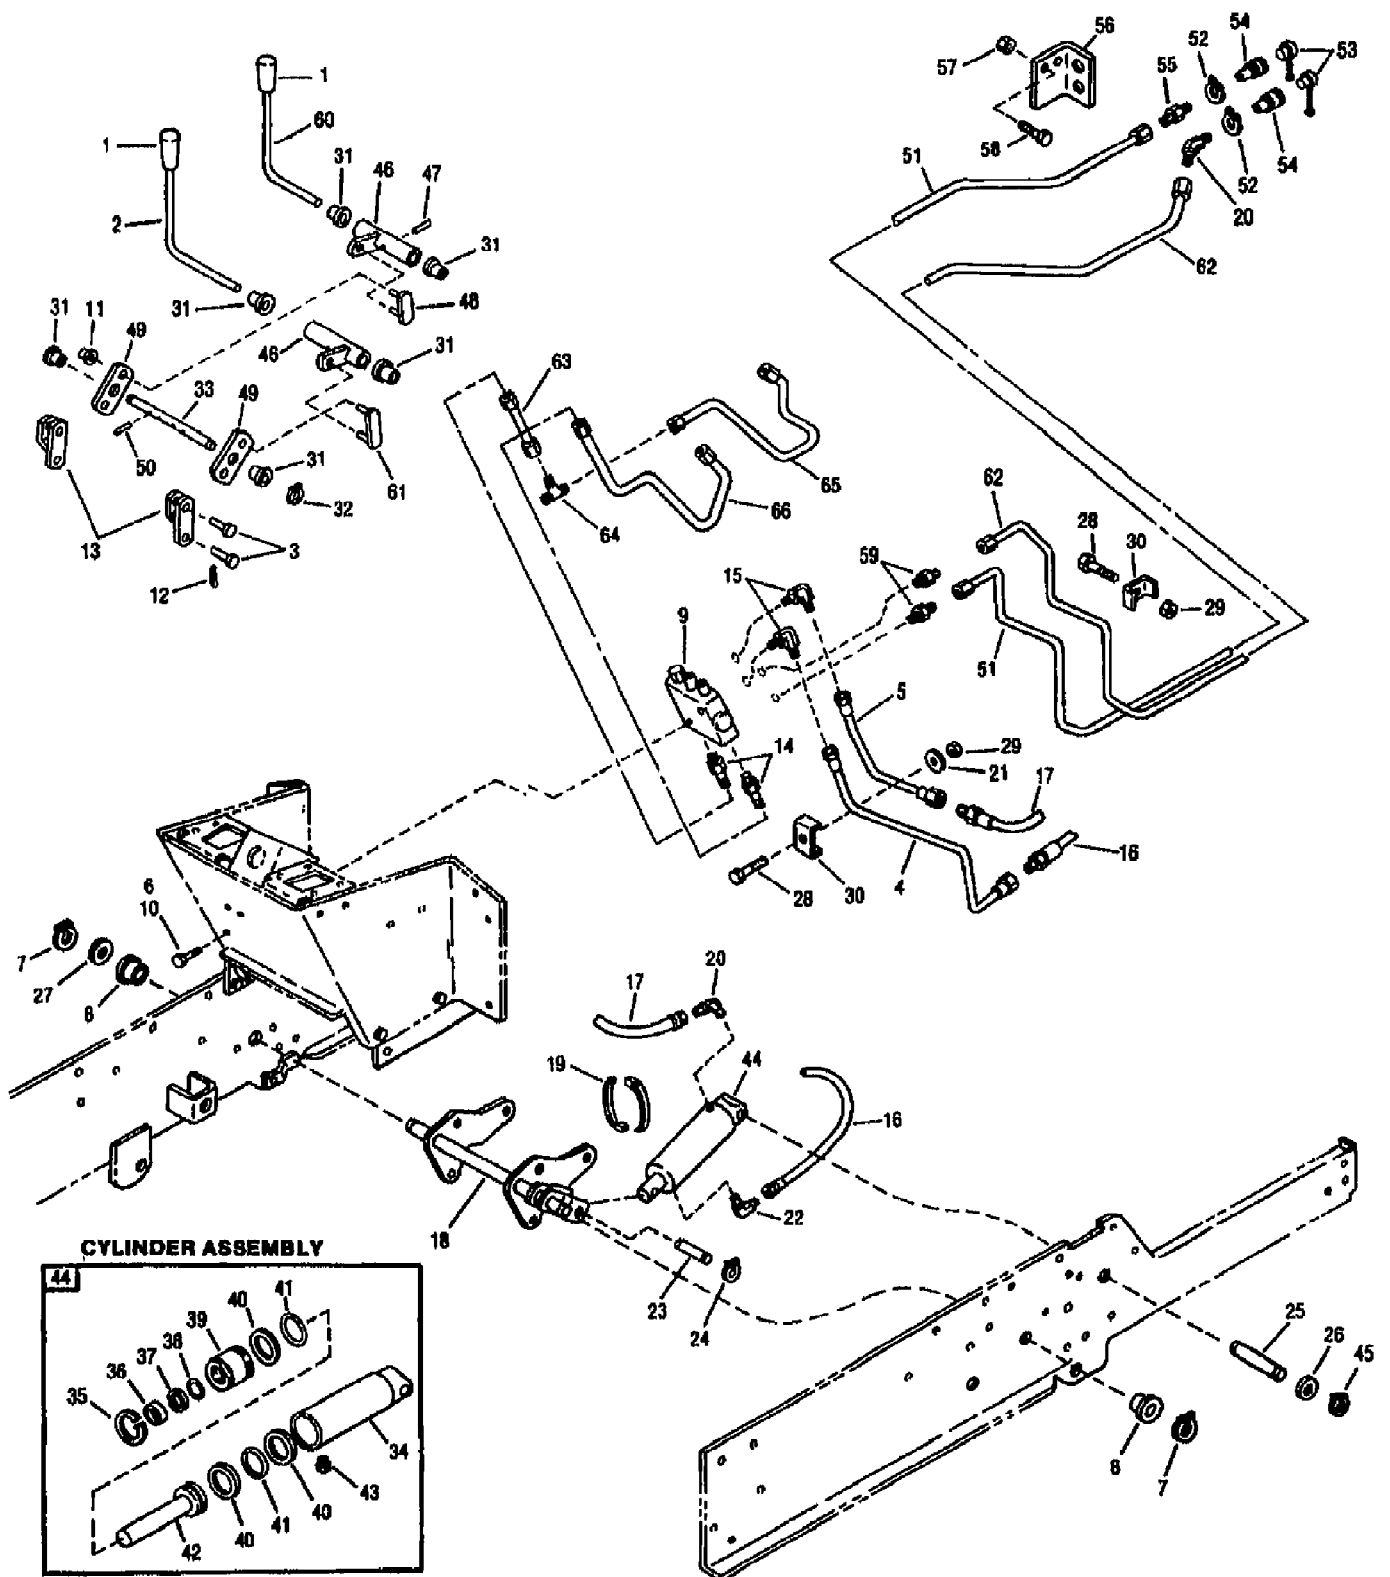

13062 20HP HYDRO GARDEN TRACTOR (S/N 130620100101)
LIFT ASSEMBLY

13062 20HP HYDRO GARDEN TRACTOR (S/N 130620100101)
LIFT ASSEMBLY

Page 24 of 27

Ref #	Part Number	Qty	S/P/F	Description
1	1755473	0	S	KNOB-SHIFT LEVER
2	1755460	0		LEVER-CONTROL
3	1755559	0		PIN-CLEVIS .25X.81
4	1755232	0		ASSM-TUBE
5	1755233	0		ASSM-TUBE
6	1186316	0		SCR-HFLK 1/4-20X2.00 G5ZP
7	1118554	0	S	RING-RETAINING
8	1185728	0	/P	BUSHING-FLANGE
9	1760232	0		VALVE
10	1186389	0	/P	NUT-HF/LK 1/4-20 ZP
11	1728072	0	/P	NUT-PUSH
12	1187385	0		PIN-COTTER
13	1755468	0		ASSM-VALVE LINK
14	1752690	0		CONNECTOR
15	1185737	0	S	ELBOW
16	1752648	0	/P	ASSM-HOSE
17	1755198	0		ASSM-HOSE
18	1747510	0		SHAFT-LIFT
19	1735531	0	S	TIE-CABLE NYLON BLACK
20	1185903	0		ELBOW
21	1701055	0	/P	WASHER-FLAT 1.25X.406X.179
22	1185739	0		ELBOW
23	1747512	0		PIN
24	1118808	0	/P	RING-RETAIN .625 ID
25	1724703	0		PIN
26	1708012	0	S	WASHER-1.5X.755X.062
27	1185816	0	/P	WASHER-SPEC
28	1100045	0	S	SCR-HH 5/16-18X1.0 G5 ZP
29	1732499	0	/P	NUT-TOP/LK 5/16-18 ZP
30	1722667	0		CLAMP
31	1737018	0	/P	BRG-FLANGE
32	1185427	0		RING-RETAINING
33	1755458	0		PIN-PIVOT
34	1729388	0	S	ASSM-CYL HYDRAULIC
35	1118735	0	S	RING-RETAIN INT 2.210 DIA
36	1185266	0	S	SEAL-OIL
37	1186019	0		RING-BACK/UP
38	1177395	0		RING-O .984 ID
39	1724511	0		HEAD-CYLINDER
40	1186018	0		RING-BACK/UP
41	1186017	0		RING-O 1.6 ID
42	1747043	0		ASSM-ROD HYDR CYLINDER
43	1186278	0		PLUG-PIPE
44	1747509	0	/P	ASSM-CYL HYDRAULIC
45	1113527	0	S	RING-RETAIN EXT .707 ID
46	1755472	0		ASSM-CONTROL ARM
47	1713457	0	S	PIN-DRIVE
48	1755464	0		ASSM-CONTROL LINK
49	1755469	0		ARM-ROCKER
50	1737015	0	S	PIN-ROLL .125 X .62
51	1755238	0		ASSM-TUBE LOWER VALVE
52	1180025	0	S	RING-RET. EXT .875 ID
53	1720733	0		PLUG-DUST