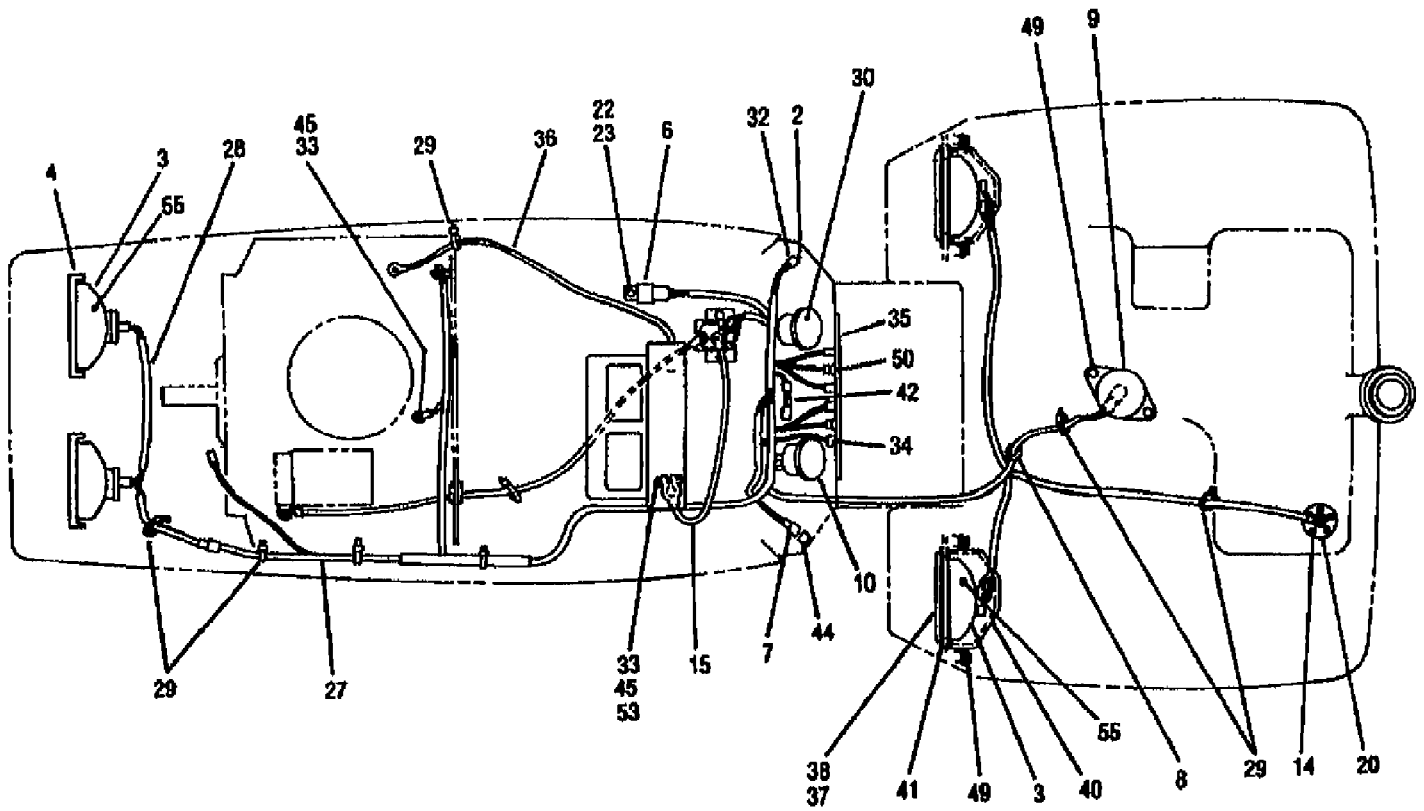

13062 20HP HYDRO GARDEN TRACTOR (S/N 130620100101)
ELECTRICAL ASSEMBLY

13062 20HP HYDRO GARDEN TRACTOR (S/N 130620100101)
ELECTRICAL ASSEMBLY

Page 5 of 27

Ref #	Part Number	Qty	S/P/F	Description
?1	1721252	0		CLIP-CLAMP .25 ID
2	1750963	0		SCR-FHP #6-32X.50 ZP
3	1752871	0	/P	ASSM-LIGHT
3	1752875	0		SOCKET
4	1753788	0		RETAINER
?5	1767104	0	/P	LENSE
6	1749907	0	/P	RELAY-SPEED CONTROL
7	1754189	0		SWITCH-LIGHT
8	1734934	0		GROMMET-RUBBER
9	1752506	0	/P	SWITCH-SEAT
10	1757364	0	S	METER-HOUR
?11	1752840	0		BATTERY
?12	1752586	0		BOLT-HOOK
?13	1107381	0	S	WASHER-FLAT 1/4 SAE
14	1745778	0		SCR
15	1752841	0		CABLE-BATTERY (+)
?16	1754207	0	S	SWITCH-IGNITION
?17	1753986	0	/P	KEY-IGNITION
?18	1752408	0		TUBING
?19	1756032	0		ASSM-LEAD
20	1765953	0		SENDER-FUEL
?21	1753539	0		SOLENOID
22	1115815	0	S	SCR-TRUSS #10-24 X 5/8
23	1185985	0	S	NUT W/LKWASHER 10-24 ZP
?24	1734398	0	S	NUT-HT LK 1/4-20
?25	1755802	0	/P	BATTERY-HOLDDOWN
?26	1732581	0		CABLE-STARTER
27	1765954	0		HARNESS-WIRE
28	1752505	0		HARNESS-HEADLIGHT
29	1735531	0	S	TIE-CABLE NYLON BLACK
30	1755647	0	S	GAUGE-FUEL {13062}
?31	1805365	0		WASHER-.44X.189X.05
32	1754608	0	/P	SWITCH-PTO
33	1111599	0	S	SCR-HH 1/4-20X.625 G5 ZP
34	1751572	0	S	BULB (MFG NO. GE 73)
35	1757357	0		LENSE
36	1754220	0	/P	CABLE (-)
37	1754241	0		LENSE-LH
38	1754242	0		LENSE-RH
?39	1738462	0	/P	CLUTCH
40	1754259	0		SHIELD-STONE
41	1754191	0		GASKET
42	1752132	0	/P	SENSOR-VOLTAGE
?43	1748723	0	/P	SWITCH
44	1754607	0	S	SWITCH-SPEED CONTROL
45	1100241	0	S	WASHER-LK .25 ZP
?46	1751328	0	S	SWITCH
?47	1724492	0		SCR 1/4-20X.5 FL SELF TAP
?48	1729587	0		BUSHING
49	1755349	0		SCR-PHP 1/4-20X.50 ZP
50	1186020	0		SCR-PHP M6-32X.38 ZP
?51	1754194	0		GASKET
?52	1731453	0		SCR-EXHAUST DEFLECTOR