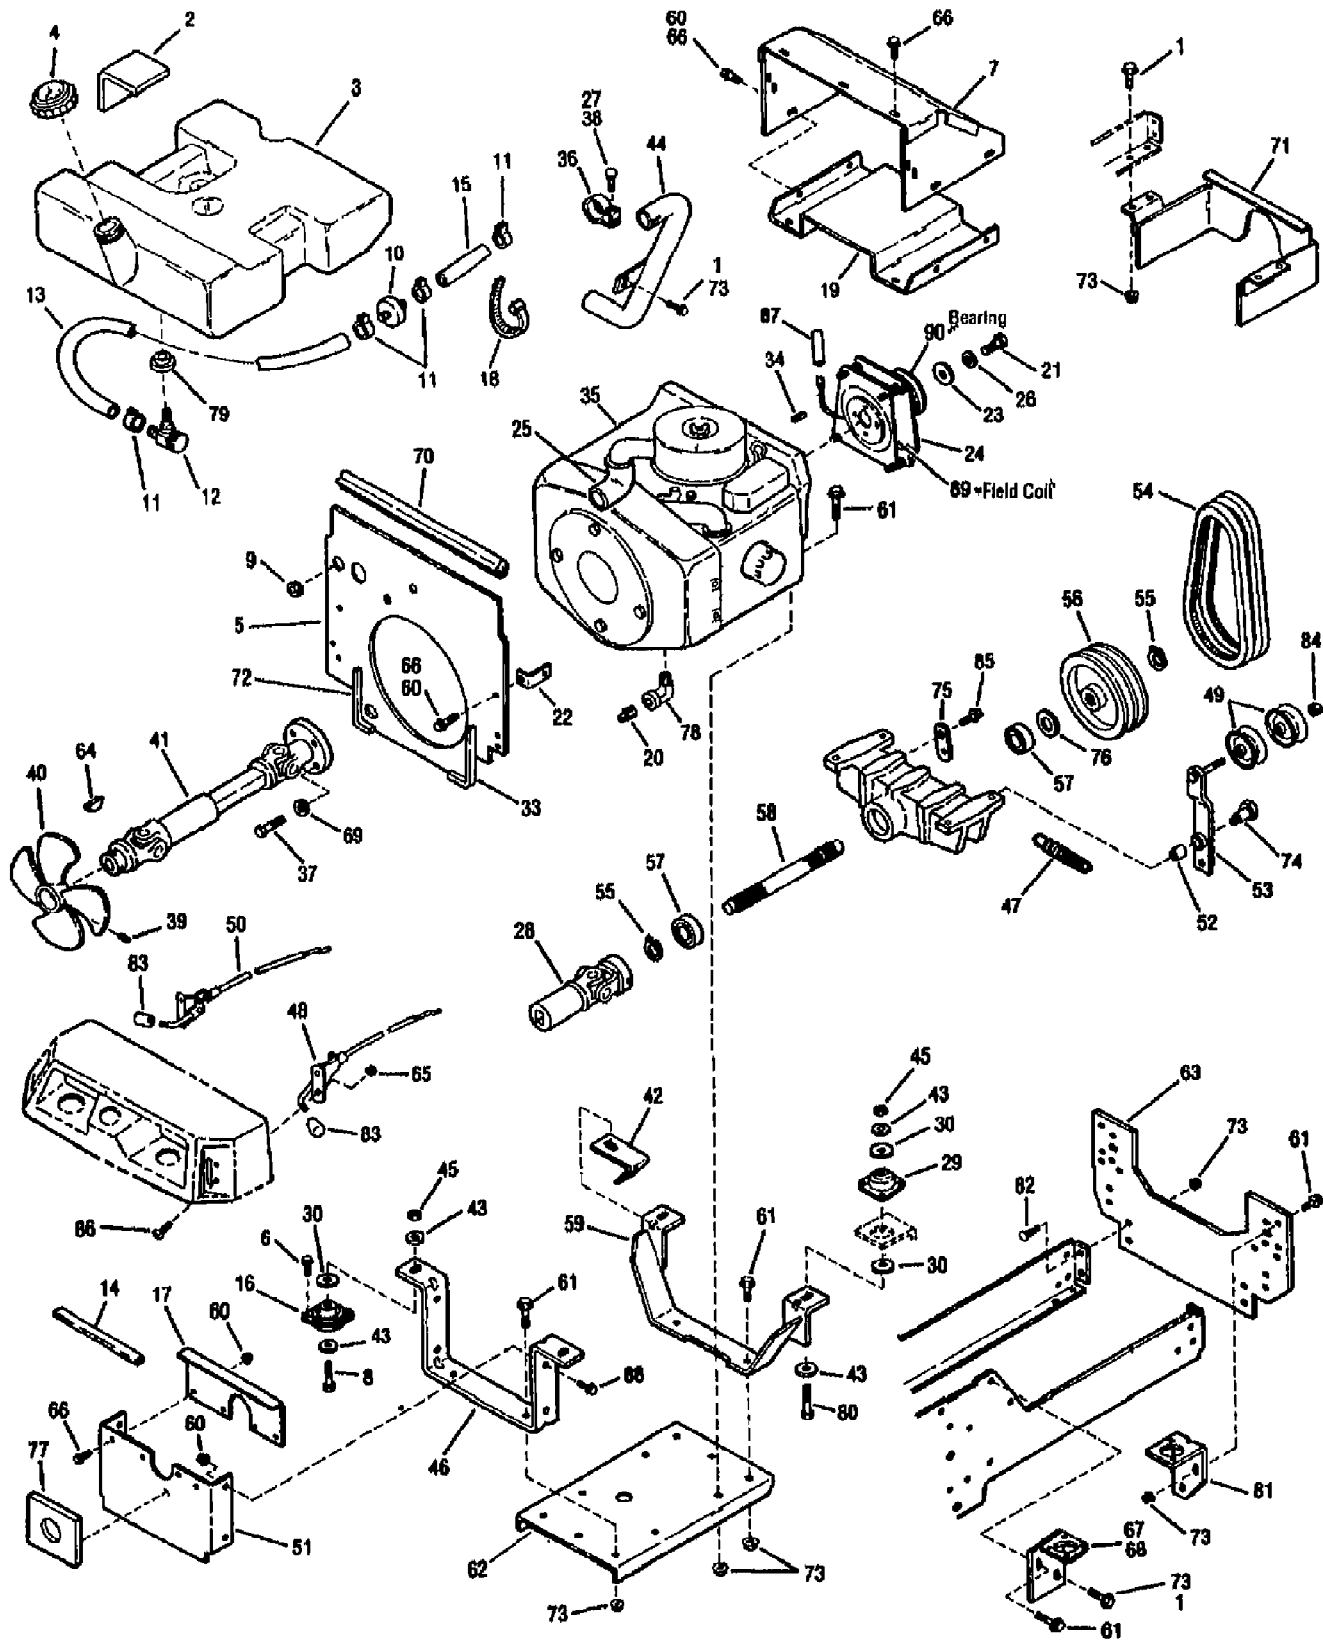

13060 18HP HYDRO GARDEN TRACTOR (S/N 130600100101)
ENGINE ASSEMBLY

PAINT

1900706	Red	13 oz. Spray
1735222	Black	13 oz. Spray

13060 18HP HYDRO GARDEN TRACTOR (S/N 130600100101)
ENGINE ASSEMBLY

Page 8 of 27

Ref #	Part Number	Qty	S/P/F	Description
	1900706	0	S	PAINT-RED SPRAYCAN POWDER
	1753222	0		SUPT-EL SWITCH
1	1186345	0	/P	SCR
2	1749079	0		PAD-FUEL TANK
3	1755888	0		ASSM-FUEL TANK
4	1755726	0		CAP-FUEL
5	1752713001	0		SHIELD-HEAT
6	1185712	0		SCR
7	1753985001	0		ASSM-HEAT SHIELD
8	1100049	0	S	SCR-HH 3/8-16X2.25 G5 ZP
9	1729587	0		BUSHING
10	1727491	0	S	FILTER-FUEL
11	1750687	0	S	CLAMP-HOSE
12	1747184	0	S	VALVE-SHUT OFF
13	1735561	0		FUEL LINE
14	1755536	0		GASKET-HEAT SHIELD
15	1734941	0		LINE-FUEL
16	1725856	0	/P	MOUNT
17	1752725001	0		SHIELD-GRASS UPPER
18	1735531	0	S	TIE-CABLE NYLON BLACK
19	1753913001	0		SHIELD-HEAT
20	1105678	0		PLUG-PIPE
21	1736485	0	S	SCR-HH 7/16-20X1.25 G5ZP
22	1752714001	0		BRKT-HEAT SHIELD
23	1741801	0		WASHER-1.7X.453X.25
24	1747059	0		CLUTCH {13062}
24	1744401	0		ELEC-CLUTCH/BRAKE {13060}
25	1752468	0		HOSE-AIR CLEANER
26	1100244	0	S	WASHER-LK .438 ZP
27	1110107	0	S	NUT-H/LK 5/16-18
28	1760049001	0		JOINT-UNIVERSAL
28	1714208	0		KIT-CROSS REPAIR
29	1738010	0		MOUNT
30	1186047	0		WASHER
33	1755535	0		SEAL-RH
34	1708034	0		KEY
35	0	0	F	KOHLER ENGINE 20HP {KT200S 49540}{13062} {M20QS 49565}
35	0	0	F	KOHLER ENGINE 18HP {M18QS 24999}{13060}
36	1752790	0		CLAMP
37	1100046	0	S	SCR-HH 3/8-16X1.0 G5 ZP
38	1186102	0		SCR-CARR 5/16-18X1.25 G2ZP
39	1737419	0		SCR-SQ HD SET 5/16X3/4
40	1746503	0	S	FAN
41	1750338	0		SHAFT-DRIVE
42	1753915001	0		BRKT-EXHAUST PIPE
43	1701055	0	/P	WASHER-FLAT 1.25X.406X.179
44	1753914001	0		PIPE-EXHAUST
45	1733398	0	S	NUT-LOCK 3/8-16
46	1750828001	0		SUPPORT-REAR MOUNT
47	1724822	0	S	SPRING