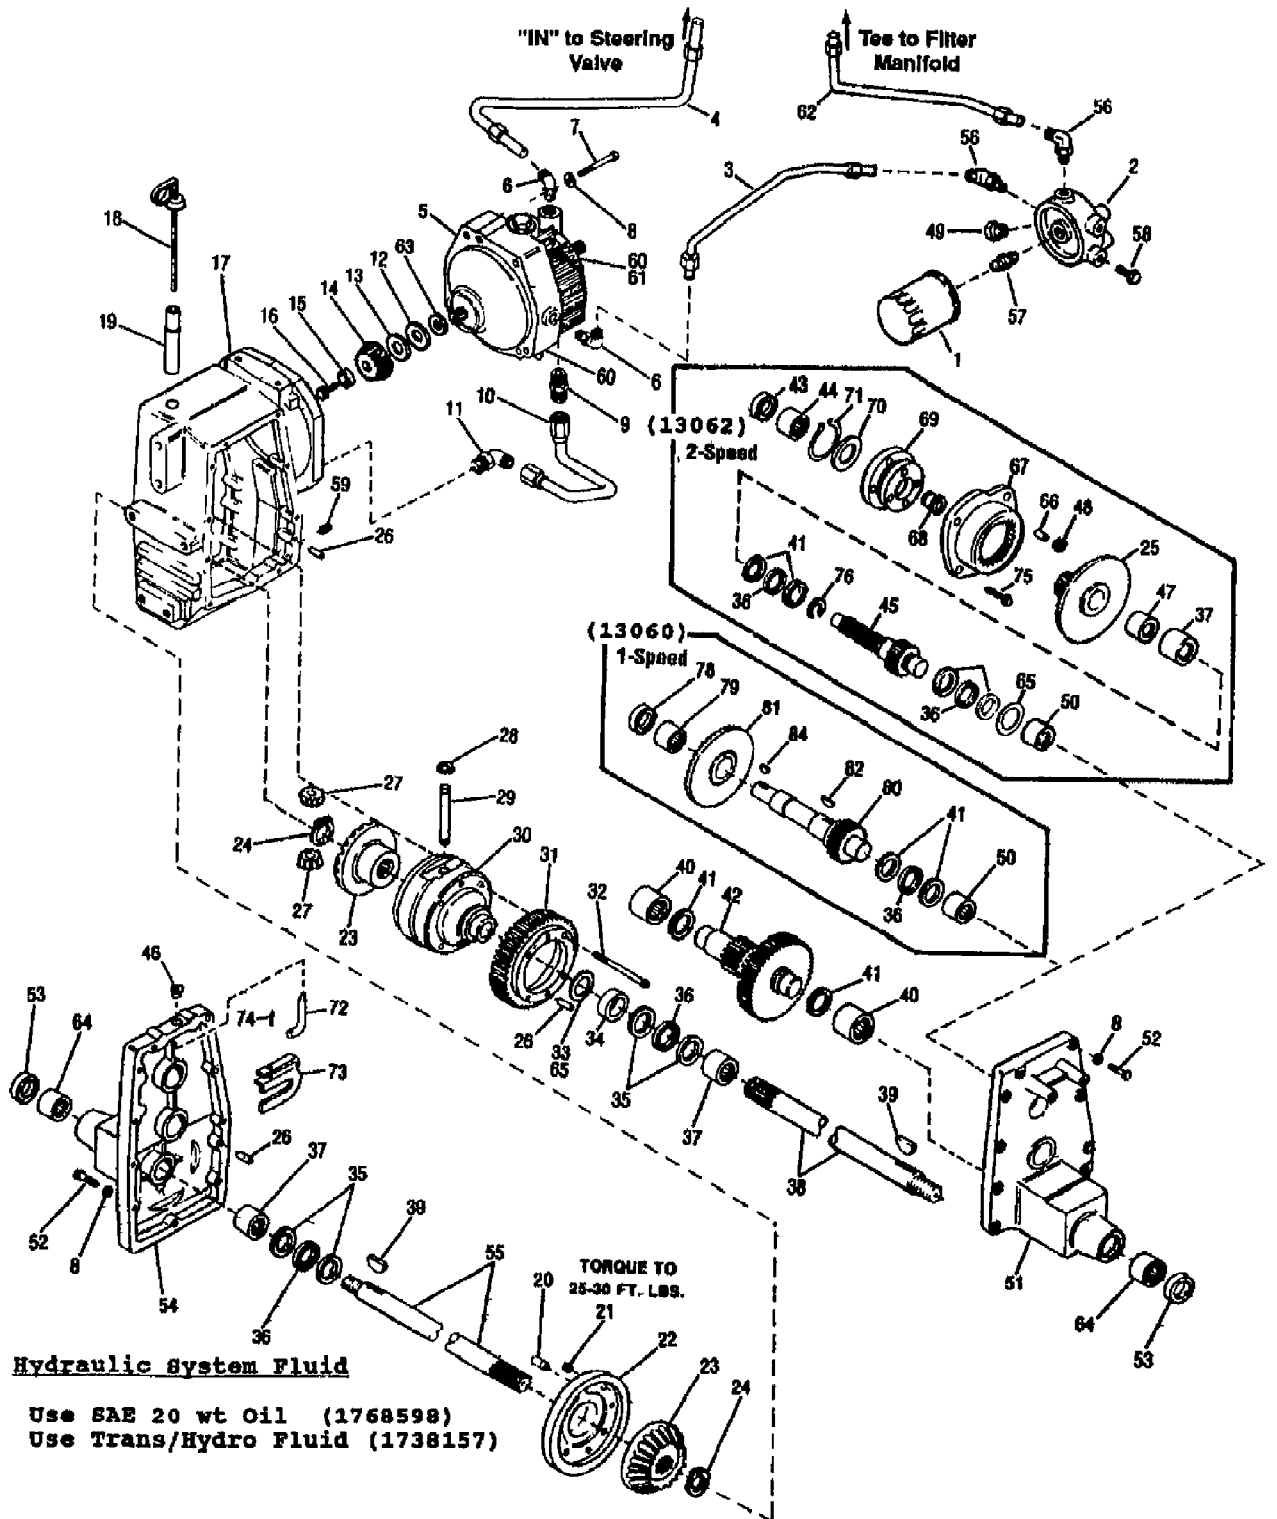

- (13060) Use SAE 20 wt Oil (1768598)
- (13062) Use Trans/Hydro Fluid (1738157)

13060 18HP HYDRO GARDEN TRACTOR (S/N 130600100101)
HYDRO & TRANSAXLE ASSEMBLY

Page 16 of 27

Ref #	Part Number	Qty	S/P/F	Description
1	1726450	0	/P	FILTER-OIL
2	1752734	0		FILTER-MANIFOLD
3	1755237	0		ASSM-RETURN TUBE
4	1760355	0	/P	ASSM-TUBE
5	1764708	0	S	EATON TRANS. MODEL 11
5	1764708	0	S	PUMP-HYDRO
6	1185737	0	S	ELBOW
7	1100770	0		SCR-HH 3/8-16X2.75 G5 ZP
8	1100243	0	S	WASHER-LK .375 @ DEPL
9	1186464	0		CONNECTOR
10	1729264	0		TUBE
11	1724390	0		ELBOW
12	1730374	0		WASHER-SHIM
13	1730375	0		WASHER-SHIM
14	1729531	0		PINION-BEVEL
15	1729559	0		SPACER-1.0X.25X.25
16	1741832	0	S	SCR-HH 1/4-20X.625 G5 ZP
17	1747086001	0		HOUSING-TRANSAXLE
18	1769907	0		DIPSTICK
19	1724091	0		TUBE
20	1733103	0	/P	PIN-.312X.75
21	1186459	0	/P	NUT-HEX/LK 5/16-18 G5ZP
22	1728645	0		COVER-DIFFERENTIAL
23	1752093	0		GEAR-BEVEL 22T {13062}
23	1752094	0		GEAR-23T {13060}
24	1185732	0		RING-RET {13062}
24	1185689	0		RING-HEAVY EXT HD 1.0 ID {13060}
25	1727735	0		GEAR-BEVEL 23T 24T 56T {13062}
26	1110189	0	/P	PIN-DOWEL .375X1.00 ZP
27	1752095	0		PINION-10T
28	1185668	0		RING-HEAVY EXT .625 ID
29	1756741	0		PINION-SHAFT
30	1747087	0	/P	CARRIER-DIFFERENTIAL {13062}
30	1729972	0		CARRIER-DIFFERENTIAL {13060}
31	1729260	0		GEAR-AXLE 47T
32	1733684	0	/P	SCR-HFLK 5/16-18X4.00 ZP
33	1719271	0		SHIM-1.75X1.26X.02 {13062}
33	1718781	0	/P	SHIM-.005 {13062}
33	1800338	0	S	SHIM-1.875X1.013X.015 {13060}
34	1747089	0		SPACER-1.75X1.265X.432 {13062}
34	1729497	0		SPACER-1.5X1.01X.45 {13060}
35	1185767	0	S	RACE-THRUST {13062}
35	1185730	0	/P	RACE-THRUST {13060}
36	1185764	0		BEARING-THRUST {13062}
36	1185729	0	/P	BEARING-THRUST {13060}
37	1185721	0		BEARING-NEEDLE {13062}
38	1747092	0		AXLE-RH {13062}
38	1747062	0		AXLE-RH {13060}
39	1100281	0		KEY-WOODRUFF .312X1.12
40	1186010	0		BEARING-NEEDLE
41	1186002	0		RACE-THRUST {13062}
41	0	0		RACE-THRUST {13060}
42	1747065	0		GEAR CLUSTER {13062}