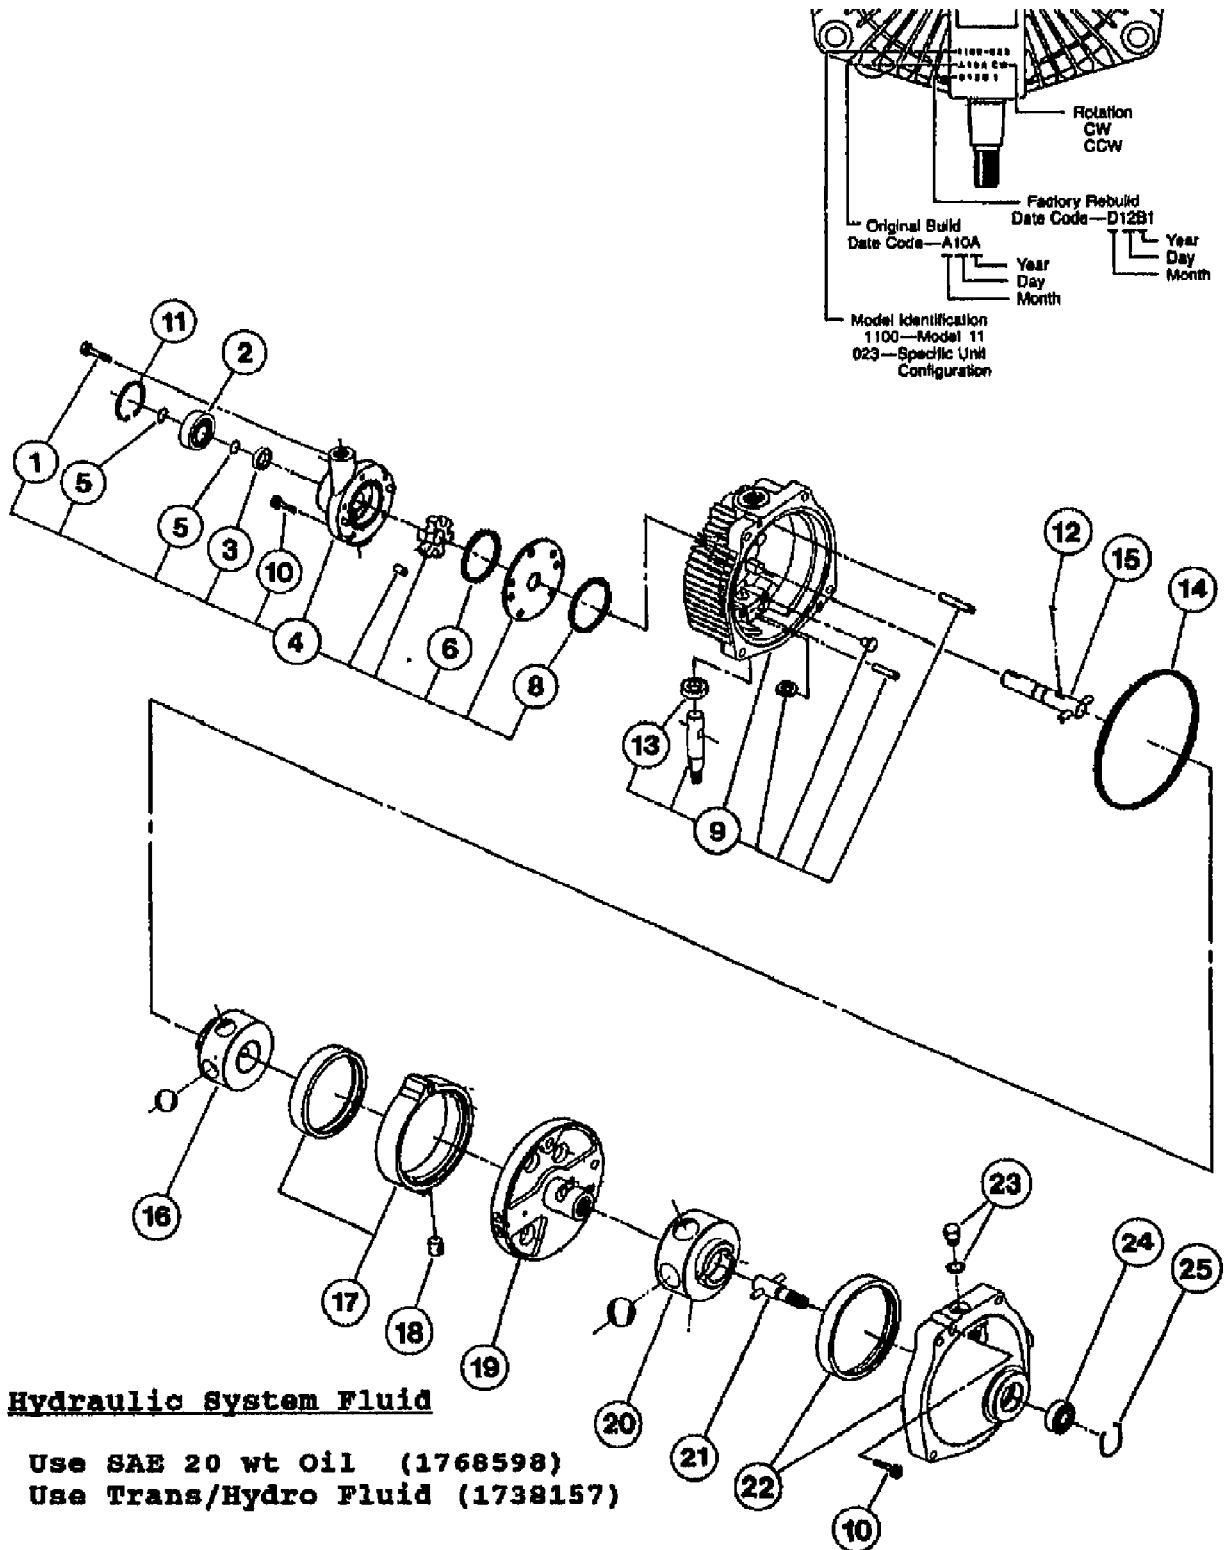

Hydraulic System Fluid

- (13060) Use SAE 20 wt Oil (1768598)
- (13062) Use Trans/Hydro Fluid (1738157)

13060 18HP HYDRO GARDEN TRACTOR (S/N 130600100101)
HYDROSTATIC TRANSMISSION ASSEMBLY

Page 22 of 27

Ref #	Part Number	Qty	S/P/F	Description
1	0	0		SOCKET HD. CAPSCREW
3	1724381	0	S	SEAL-OIL
4	1744189	0	S	KIT-PUMP CHARGE
5	1724375	0		RING-SNAP
6	1744155	0		RING-SQ SEAL
?7	1724377	0	S	SHIELD-GRASS
8	1744157	0	/P	RING-SQ SEAL
9	1744154	0		ASSM-COVER
10	0	0		SOCKET HD. CAPSCREW
12	1744159	0	/P	PIN-DRIVE
13	1724376	0	S	SEAL-OIL
14	1744185	0	S	RING-SQ SEAL
15	1744162	0	/P	SHAFT-INPUT (W/KEY)
16	1744164	0	/P	ASSM-PUMP ROTOR & BALL
17	1744184	0		ASSM-RING CAM
18	1744176	0		RING-CAM INSERT
19	1744166	0		ASSM-PINTLE
20	1744177	0		ASSM-MOTOR ROTOR & BALL
21	1744010	0		SUBASSM-OUTPUT SHAFT
22	1744180	0	/P	ASSM-BODY
23	1744179	0		SUBASSM-O RING PLUG
24	1104440	0		BRG-BALL (OUTPUT)
25	1724380	0		RING-RETAIN
	1768598	0		OIL-SAE 20 HYDROSTATIC {13060}
	1738157	0	/P	FLUID-HYD 1 GAL {13062}