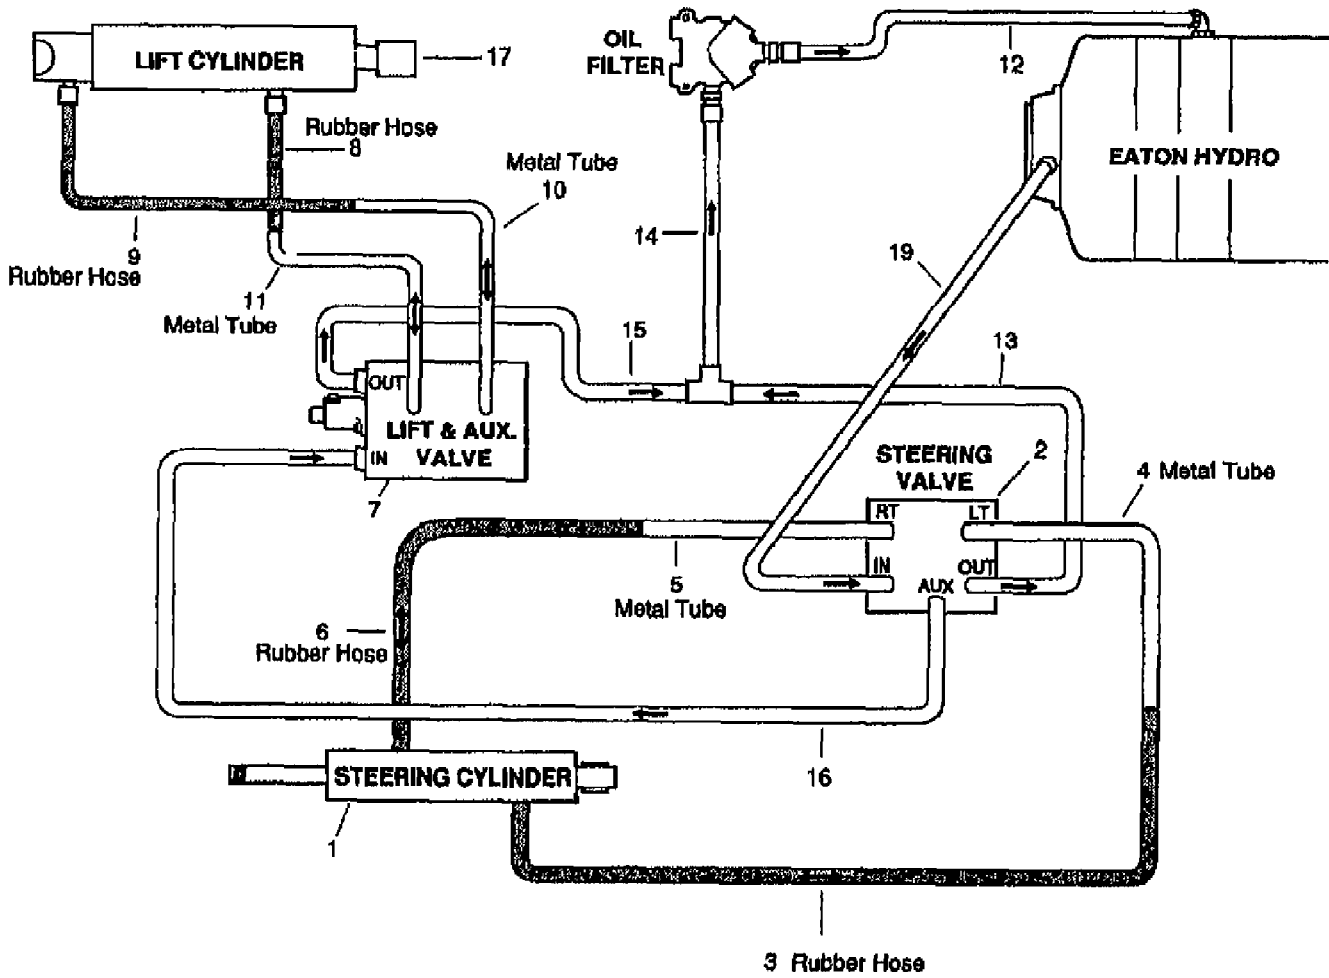

Hydraulic System Fluid

Use SAE 20 wt Oil (1768598)

13060 18HP HYDRO GARDEN TRACTOR (S/N 130600100101)
HYDRAULIC SYSTEM PARTS

Page 14 of 27

Ref #	Part Number	Qty	S/P/F	Description
1	1751627001	0	/P	CYLINDER-HYDRAULIC
2	1760233	0		KIT-STEERING VALVE
3	1754364	0		ASSM-HOSE
4	1760351	0		ASSM-TUBE
5	1760352	0		ASSM-TUBE
6	1752649	0		ASSM-HOSE
7	1760231	0		VALVE-LIFT & AUX.
8	1752648	0	/P	ASSM-HOSE
9	1755198	0		ASSM-HOSE
10	1755233	0		ASSM-TUBE
11	1755232	0		ASSM-TUBE
12	1755237	0		ASSM-RETURN TUBE
13	1760354	0		ASSM-TUBE
14	1752662	0		ASSM-TUBE
15	1752664	0		ASSM-TUBE
16	1760353	0		ASSM-TUBE
17	1747509010	0	S	ASSM-CYL HYDRAULIC
19	1760355	0	/P	ASSM-TUBE
?20	1726450	0	/P	FILTER-OIL
	1768598	0		OIL-SAE 20 HYDROSTATIC