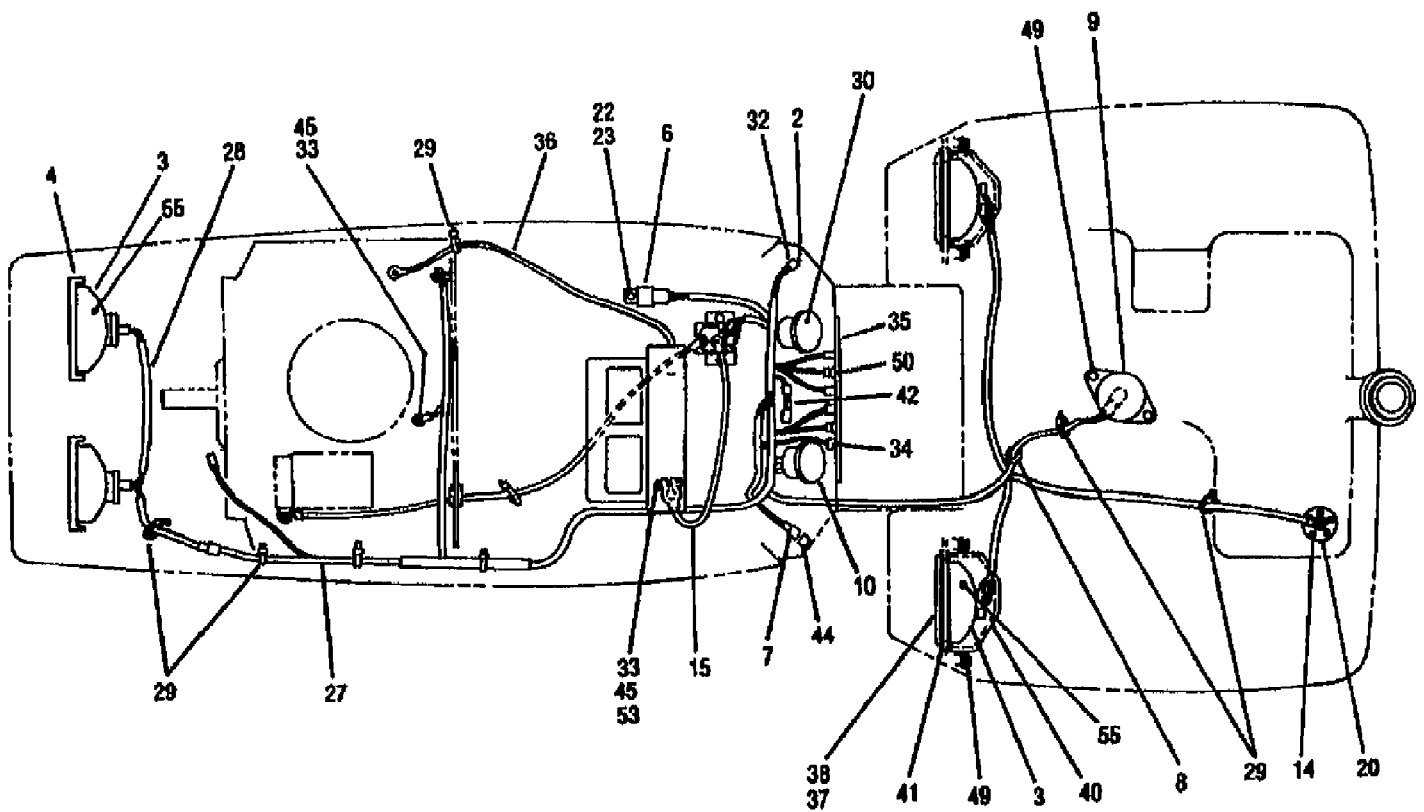

13060 18HP HYDRO GARDEN TRACTOR (S/N 130600100101)
ELECTRICAL ASSEMBLY

13060 18HP HYDRO GARDEN TRACTOR (S/N 130600100101)
ELECTRICAL ASSEMBLY

Page 5 of 27

Ref #	Part Number	Qty	S/P/F	Description
?1	1721252	0		CLIP-CLAMP .25 ID
2	1750963	0		SCR-FHP #6-32X.50 ZP
3	1752871	0	/P	ASSM-LIGHT
3	1752875	0		SOCKET
4	1753788	0		RETAINER
?5	1767104	0	/P	LENSE
6	1749907	0	/P	RELAY-SPEED CONTROL
7	1754189	0		SWITCH-LIGHT
8	1734934	0		GROMMET-RUBBER
9	1752506	0	/P	SWITCH-SEAT
10	1757364	0	S	METER-HOUR
?11	1752840	0		BATTERY
?12	1752586	0		BOLT-HOOK
?13	1107381	0	S	WASHER-FLAT 1/4 SAE
14	1745778	0		SCR
15	1752841	0		CABLE-BATTERY (+)
?16	1754207	0	S	SWITCH-IGNITION
?17	1753986	0	/P	KEY-IGNITION
?18	1752408	0		TUBING
?19	1756032	0		ASSM-LEAD
20	1765953	0		SENDER-FUEL
?21	1753539	0		SOLENOID
22	1115815	0	S	SCR-TRUSS #10-24 X 5/8
23	1185985	0	S	NUT W/LKWASHER 10-24 ZP
?24	1734398	0	S	NUT-HT LK 1/4-20
?25	1755802	0	/P	BATTERY-HOLDDOWN
?26	1732581	0		CABLE-STARTER
27	1765954	0		HARNESS-WIRE
28	1752505	0		HARNESS-HEADLIGHT
29	1735531	0	S	TIE-CABLE NYLON BLACK
30	1755647	0	S	GAUGE-FUEL {13062}
?31	1805365	0		WASHER-.44X.189X.05
32	1754608	0	/P	SWITCH-PTO
33	1111599	0	S	SCR-HH 1/4-20X.625 G5 ZP
34	1751572	0	S	BULB (MFG NO. GE 73)
35	1757357	0		LENSE
36	1754220	0	/P	CABLE (-)
37	1754241	0		LENSE-LH
38	1754242	0		LENSE-RH
?39	1738462	0	/P	CLUTCH
40	1754259	0		SHIELD-STONE
41	1754191	0		GASKET
42	1752132	0	/P	SENSOR-VOLTAGE
?43	1748723	0	/P	SWITCH
44	1754607	0	S	SWITCH-SPEED CONTROL
45	1100241	0	S	WASHER-LK .25 ZP
46	1751328	0	S	SWITCH
?47	1724492	0		SCR 1/4-20X.5 FL SELF TAP
?48	1729587	0		BUSHING
49	1755349	0		SCR-PHP 1/4-20X.50 ZP
50	1186020	0		SCR-PHP M6-32X.38 ZP
?51	1754194	0		GASKET
?52	1731453	0		SCR-EXHAUST DEFLECTOR