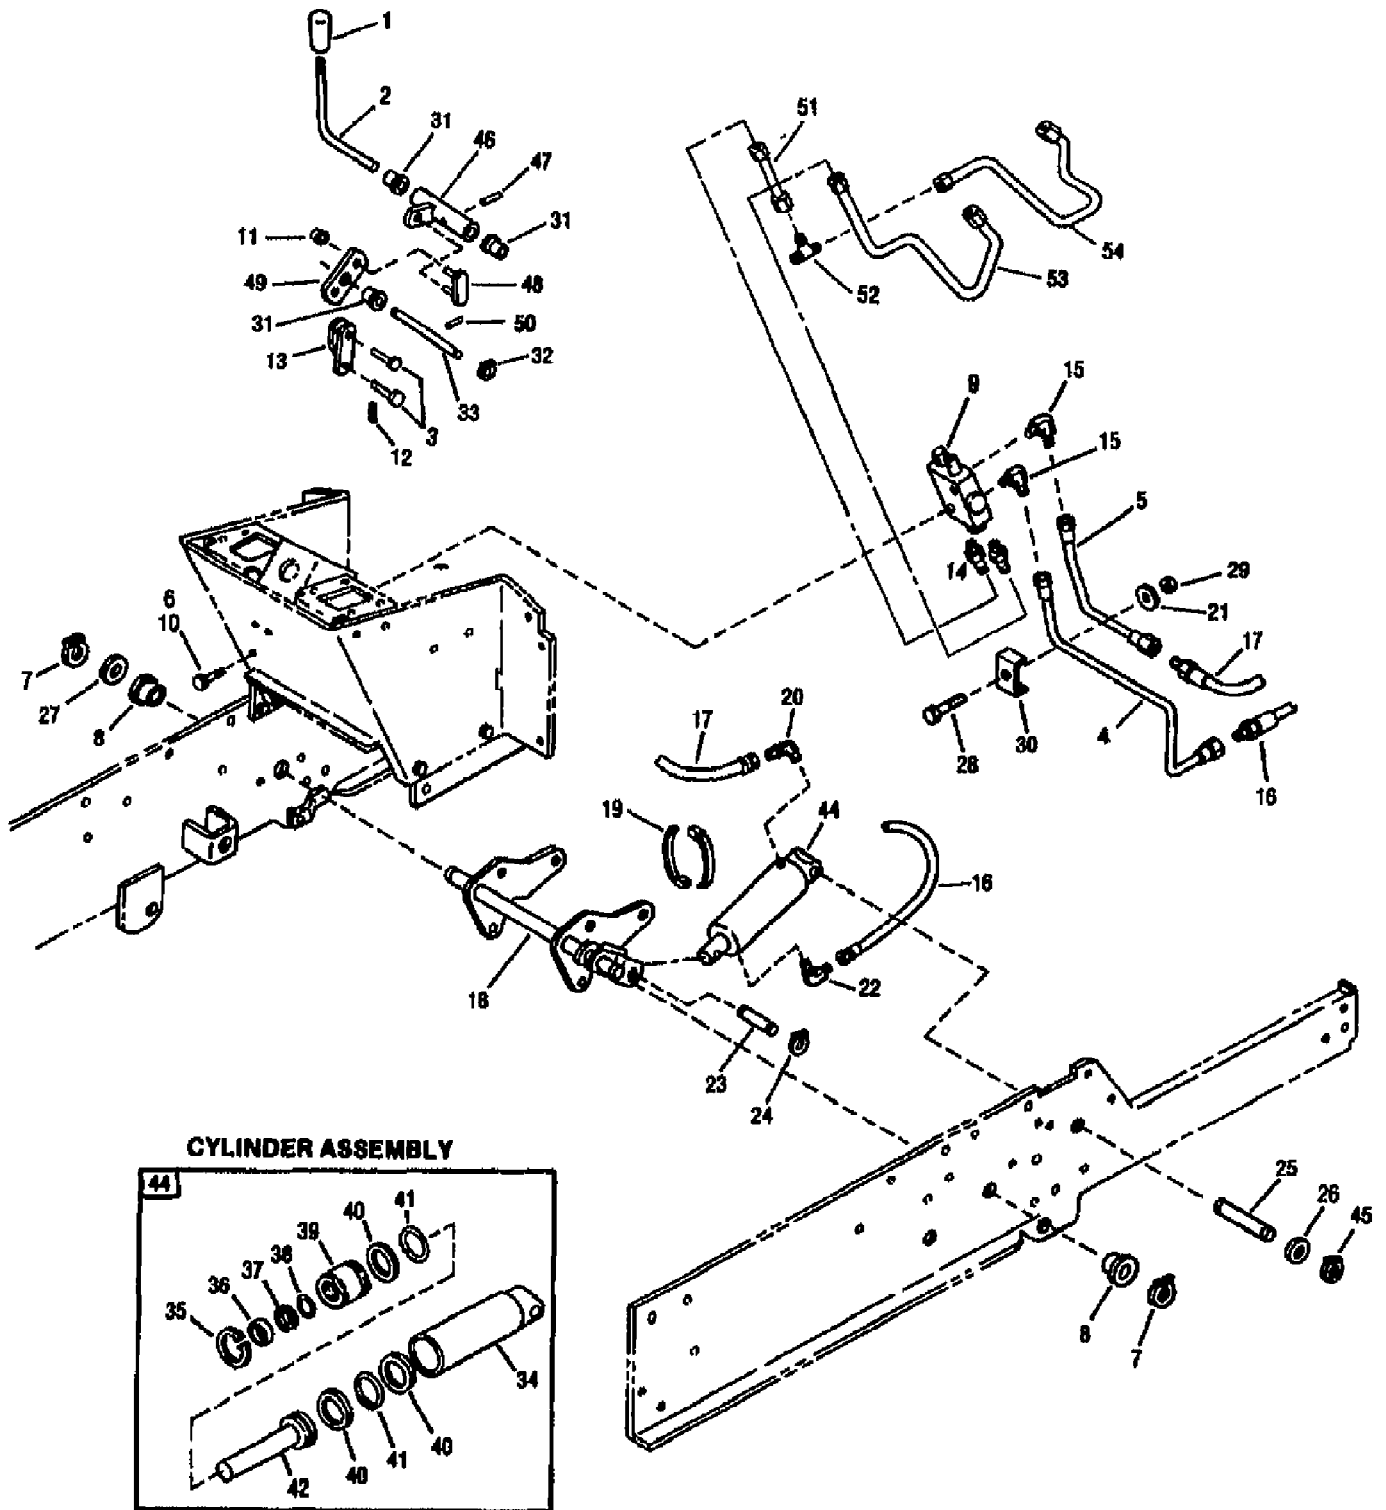

PAINT

1900706	Red	13 oz. Spray
1735222	Black	13 oz. Spray

13060 18HP HYDRO GARDEN TRACTOR (S/N 130600100101)
LIFT ASSEMBLY

Page 24 of 27

Ref #	Part Number	Qty	S/P/F	Description
1	1755473	0	S	KNOB-SHIFT LEVER
2	1755460	0		LEVER-CONTROL
3	1755559	0		PIN-CLEVIS .25X.81
4	1755232	0		ASSM-TUBE
5	1755233	0		ASSM-TUBE
6	1186316	0		SCR-HFLK 1/4-20X2.00 G5ZP
7	1118554	0	S	RING-RETAINING
8	1185728	0	/P	BUSHING-FLANGE
9	1760231	0		VALVE-LIFT & AUX.
10	1186389	0	/P	NUT-HF/LK 1/4-20 ZP
11	1728072	0	/P	NUT-PUSH
12	1187385	0		PIN-COTTER
13	1755468	0		ASSM-VALVE LINK
14	1752690	0		CONNECTOR
15	1185737	0	S	ELBOW
16	1752648	0	/P	ASSM-HOSE
17	1755198	0		ASSM-HOSE
18	1747510	0		SHAFT-LIFT
19	1735531	0	S	TIE-CABLE NYLON BLACK
20	1185903	0		ELBOW
21	1701055	0	/P	WASHER-FLAT 1.25X.406X.179
22	1185739	0		ELBOW
23	1747512	0		PIN
24	1118808	0	/P	RING-RETAIN .625 ID
25	1724703	0		PIN
26	1708012	0	S	WASHER-1.5X.755X.062
27	1185816	0	/P	WASHER-SPEC
28	1100045	0	S	SCR-HH 5/16-18X1.0 G5 ZP
29	1732499	0	/P	NUT-TOP/LK 5/16-18 ZP
30	1722667	0		CLAMP
31	1737018	0	/P	BRG-FLANGE
32	1185427	0		RING-RETAINING
33	1755458	0		PIN-PIVOT
34	1729388	0	S	ASSM-CYL HYDRAULIC
35	1118735	0	S	RING-RETAIN INT 2.210 DIA
36	1185266	0	S	SEAL-OIL
37	1186019	0		RING-BACK/UP
38	1177395	0		RING-O .984 ID
39	1724511	0		HEAD-CYLINDER
40	1186018	0		RING-BACK/UP
41	1186017	0		RING-O 1.6 ID
42	1747043	0		ASSM-ROD HYDR CYLINDER
44	1747509	0	/P	ASSM-CYL HYDRAULIC
45	1113527	0	S	RING-RETAIN EXT .707 ID
46	1755472	0		ASSM-CONTROL ARM
47	1713457	0	S	PIN-DRIVE
48	1755464	0		ASSM-CONTROL LINK
49	1755469	0		ARM-ROCKER
50	1737015	0	S	PIN-ROLL .125 X .62
51	1752664	0		ASSM-TUBE
52	1185904	0		TEE
53	1760353	0		ASSM-TUBE
54	1760354	0		ASSM-TUBE