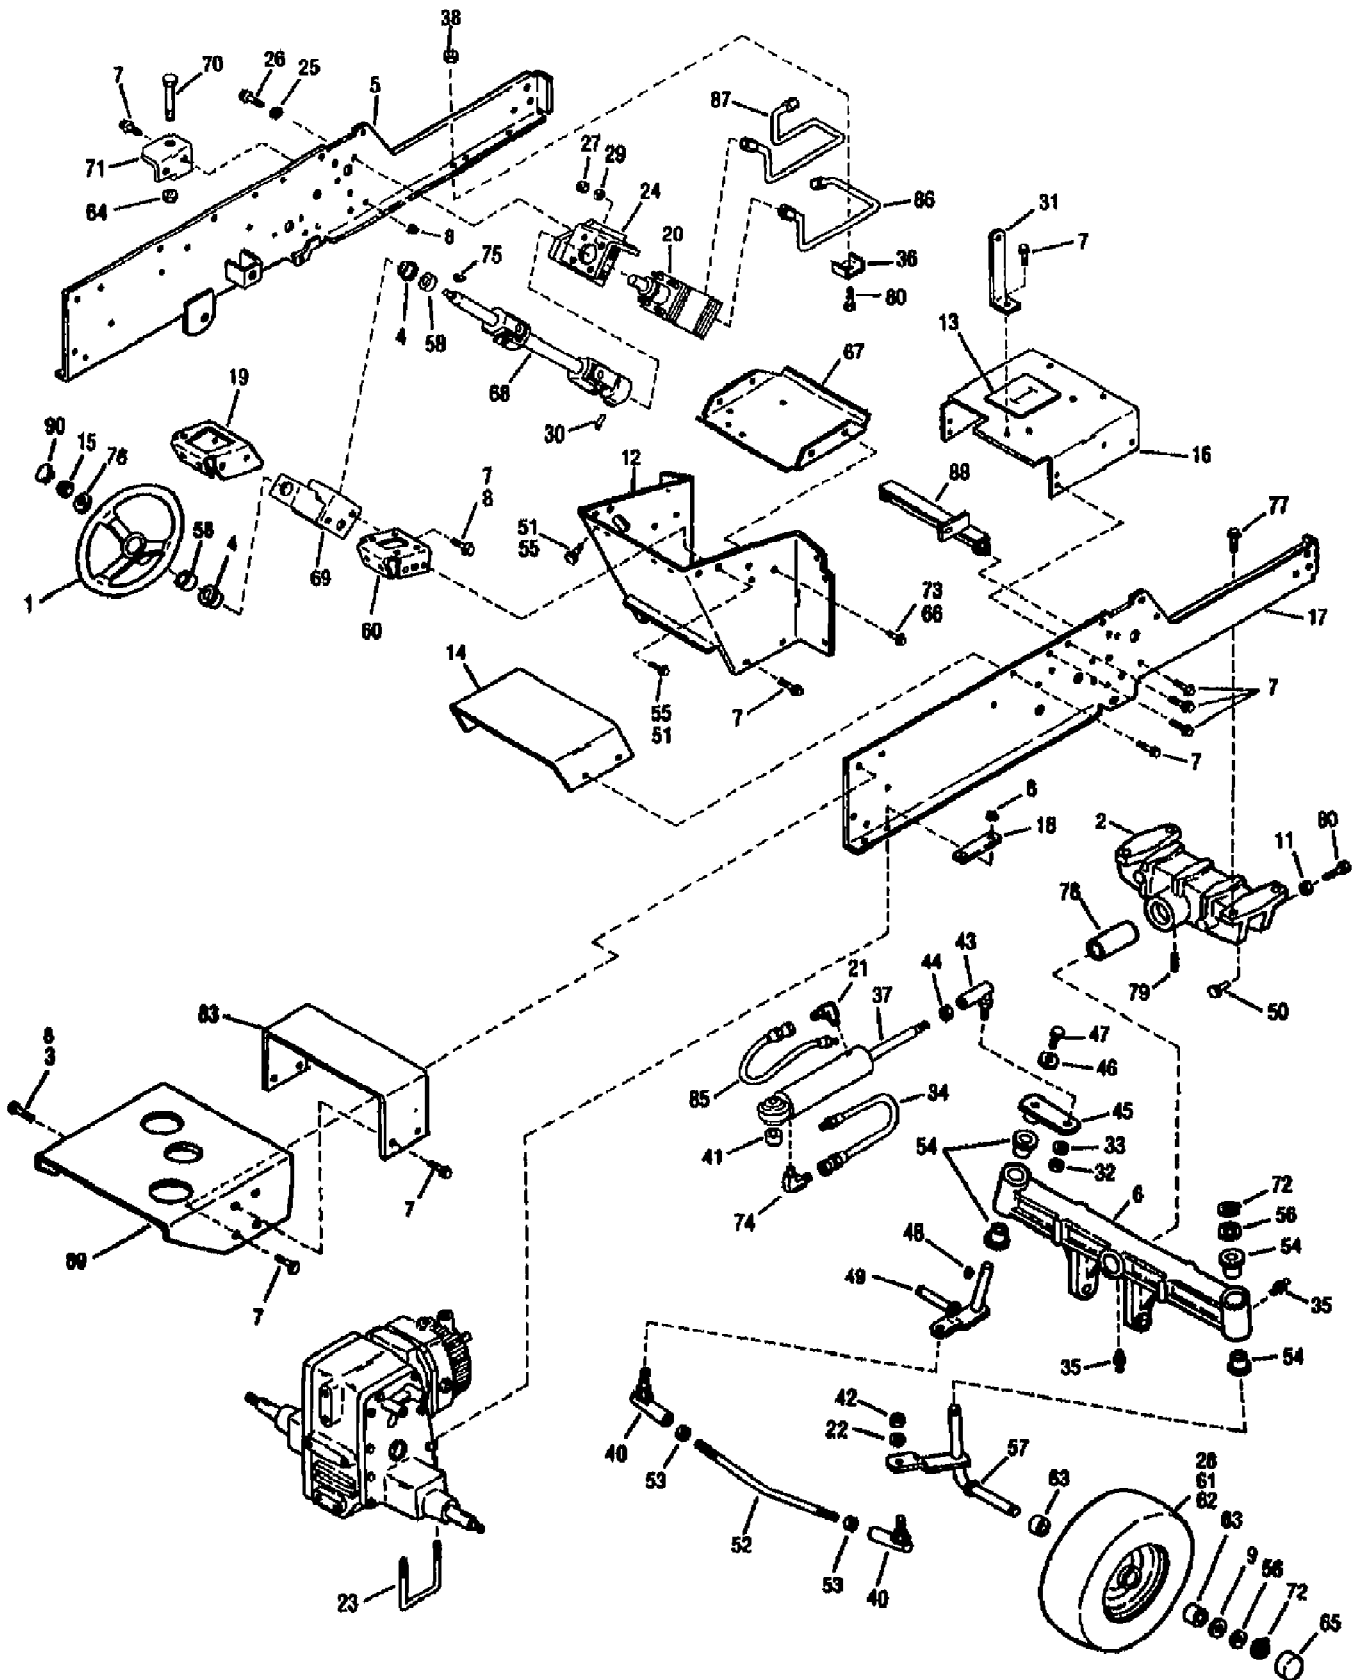

13060 18HP HYDRO GARDEN TRACTOR (S/N 130600100101)
FRAME & STEERING

PAINI

1900706	Red	13 oz. Spray
1735222	Black	13 oz. Spray

13060 18HP HYDRO GARDEN TRACTOR (S/N 130600100101)
FRAME & STEERING

Page 11 of 27

Ref #	Part Number	Qty	S/P/F	Description
	1900706	0	S	PAINT-RED SPRAYCAN POWDER
	1735222	0	/P	PAINT-BLACK SPRAY
1	1754240	0		WHEEL-STEERING
2	1754321001	0		BOLSTER-FRONT AXLE
3	1186347	0	S	SCR-HFLK 3/8-16X1.00 ZP
4	1185632	0		BEARING-FLANGED NYLON
5	1755513010	0		ASSM-FRAME
6	1757627001	0		AXLE-FRONT
7	1186345	0	/P	SCR
8	1186393	0	/P	NUT-HFLK 3/8-16 ZP
9	1715491	0		SPACER-1.75X1.015X.179
11	1186258	0	S	NUT-HEX JAM 5/16-18
12	1755514010	0		SUPPORT
13	1755231	0		SEAL
14	1752732010	0		TUNNEL W/DECAL
15	1110108	0	S	NUT-H/LK 3/8-16
16	1755241001	0		SUPT-BATTERY/FUEL TANK
17	1752634010	0		ASSM-FRAME
18	1730692001	0		DOUBLER-FRAME REAR
19	17554610	0		STEERING BRACKET
20	1760233	0		KIT-STEERING VALVE
21	1756142	0		ELBOW
22	1100245	0	S	WASHER-LK .5
23	1727898	0		BOLT-U
24	1752763001	0		SUPT-STEERING PUMP
25	1100244	0	S	WASHER-LK .438 ZP
26	1747656	0	S	SCR-HH 1/2-14X1.00
27	1186211	0	/P	NUT-HEX 5/16-24
28	1718086	0	S	STEM-VALVE
29	1100242	0	S	WASHER-LK .312 ZP
30	1185348	0	S	PIN-ROLL 1/4 X 1-1/4
31	1756150001	0		BRACE-STEERING
32	1186216	0		NUT-HEX 5/8-18
33	1100247	0		WASHER-LK 1.072X.634X.156
34	1754364	0		ASSM-HOSE
35	1185976	0	S	FITTING-GREASE 1/4-28X2.00
36	1722667	0		CLAMP
37	1751627001	0	/P	CYLINDER-HYDRAULIC
38	1732499	0	/P	NUT-TOP/LK 5/16-18 ZP
40	1713361	0	S	JOINT-BALL
41	1759293	0		SLEEVE-CYLINDER
42	1110152	0	S	NUT-H/LK 1/2-20 ZP
43	1719003	0	/P	JOINT-BALL
44	1186249	0	S	NUT-HEX/JAM 5/8-18 ZP
45	1752797001	0	/P	ARM-STEERING
46	1186033	0		WASHER-1.75X.328X.1345
47	1186329	0	S	SCR-HFLK 5/16-18X.75 ZP
48	1186034	0		KEY-WOODRUFF .25X.875
49	1752518	0	/P	SPINDLE-WHEEL LEFT
50	1751219	0		PIN-WELD
51	1185872	0		SCR-TRUSS HD 5/16-18X.62
52	1746138	0		ROD-TIE
53	1186247	0	S	NUT-JAM