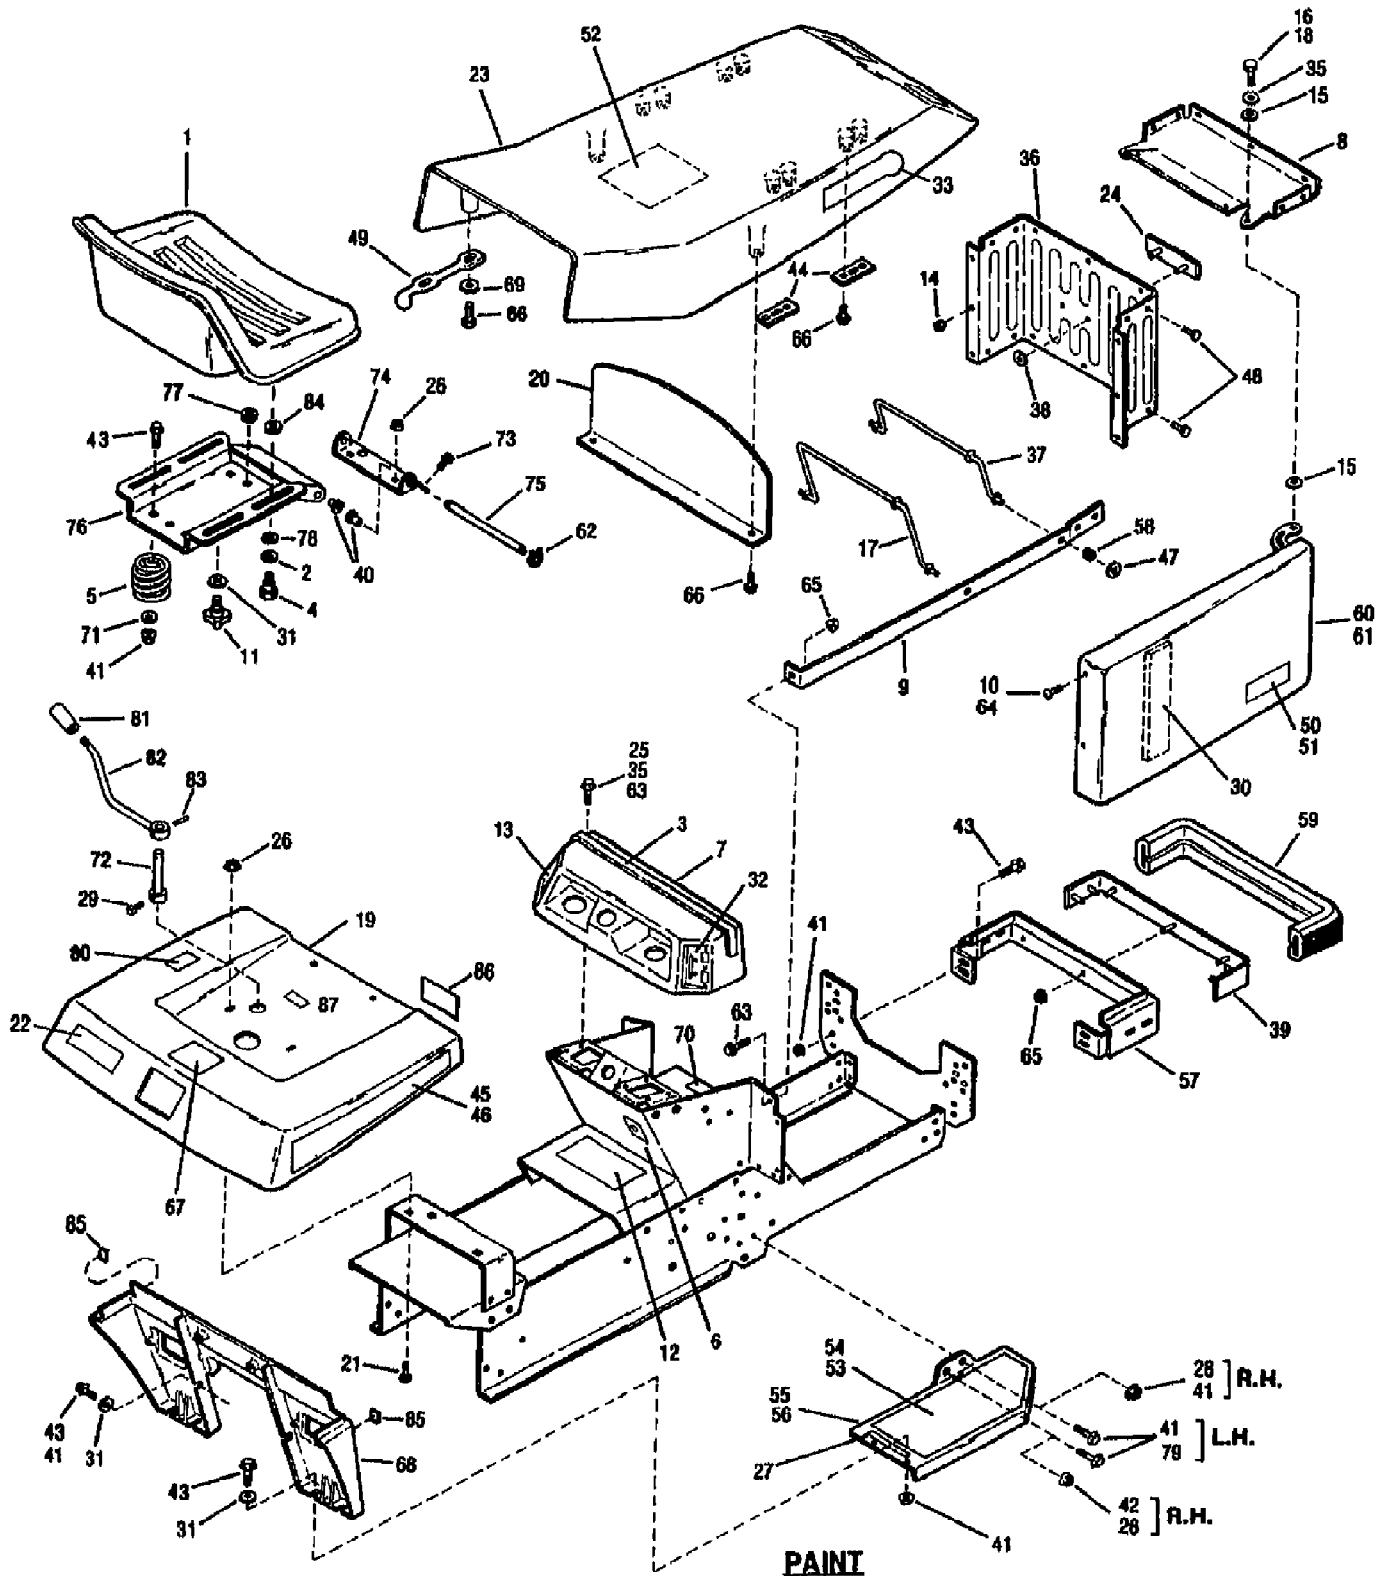

13060 18HP HYDRO GARDEN TRACTOR (S/N 130600100101)
BODYWORK & TRIM ASSEMBLY

PAINT

1900706	Red	13 oz. Spray
1735222	Black	13 oz. Spray