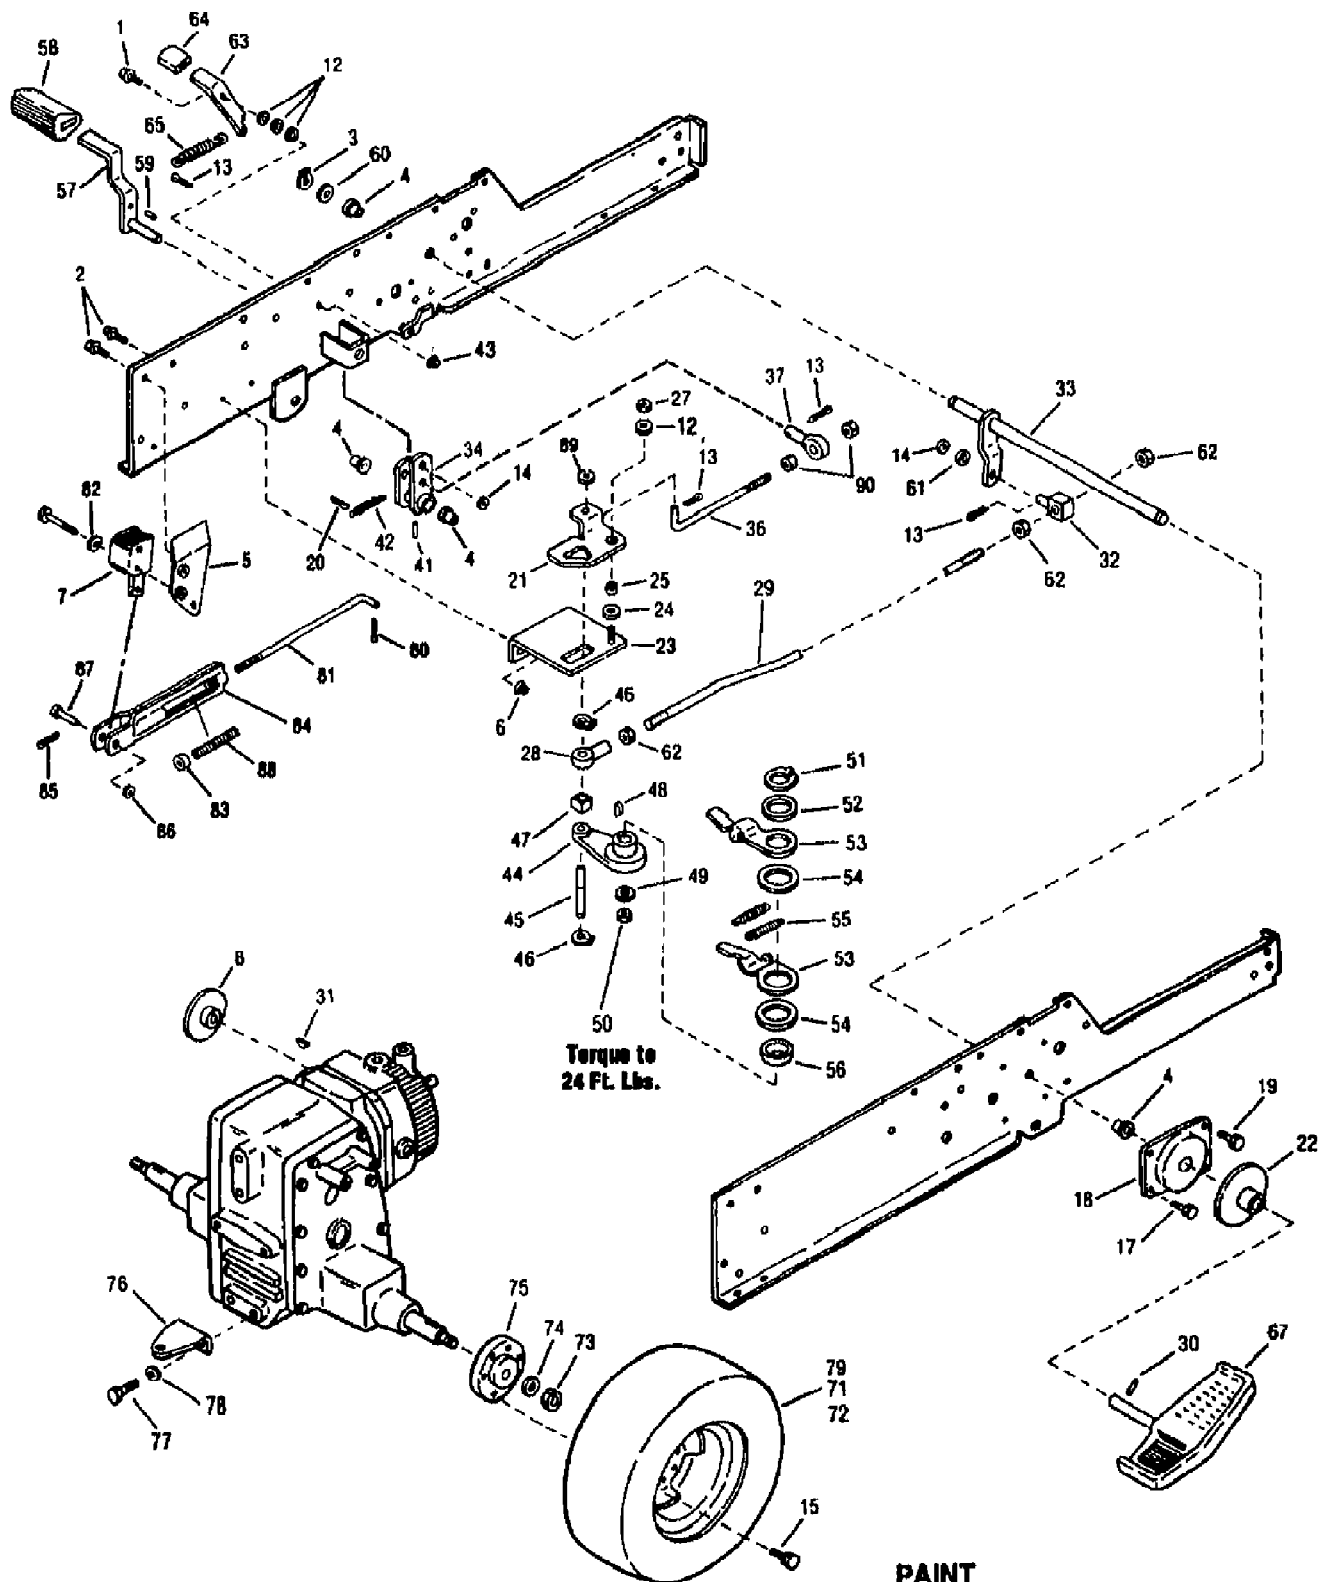

13060 18HP HYDRO GARDEN TRACTOR (S/N 130600100101)
HYDROSTATIC CONTROL & BRAKE LINKAGE

PAINT

1900706	Red	13 oz. Spray
1735222	Black	13 oz. Spray