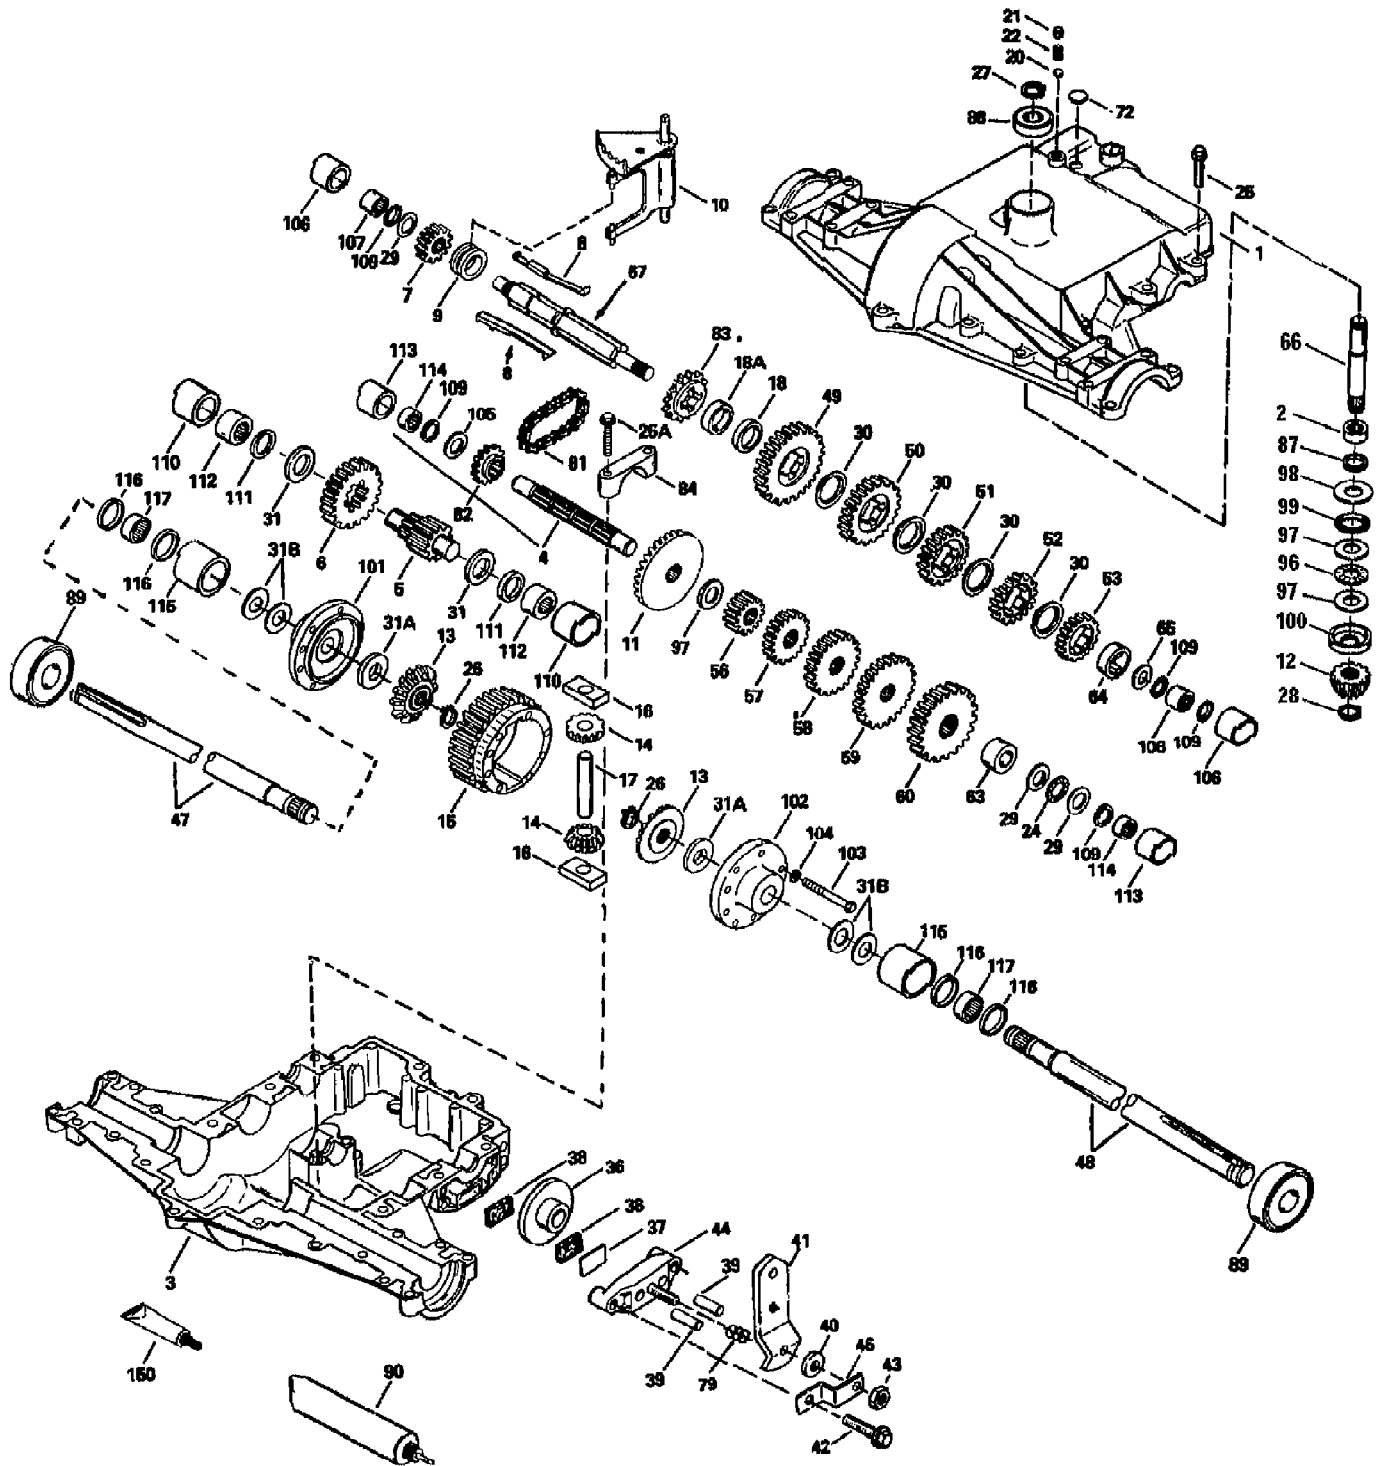

13053 15HP GEAR DRIVE GARDEN TRACTOR (S/N 130530100101)
TRANSMISSION (PEERLESS 820) BREAKDOWN

NOTE: Purchase transaxle parts form your Tecumseh/Peerless dealer. Refer to transaxle for type and code.

13053 15HP GEAR DRIVE GARDEN TRACTOR (S/N 130530100101)
TRANSMISSION (PEERLESS 820) BREAKDOWN

Page 18 of 21

Ref #	Part Number	Qty	S/P/F	Description
1	772098A	0		COVER
2	780155	0		NEEDLE BEARING
3	770088	0		CASE
4	776276	0		COUNTERSHAFT
5	776275	0		OUTPUT SHAFT
6	778247	0		OUTPUT GEAR
7	778253	0		SPUR GEAR
8	792138	0		SHIFT KEY
9	784216	0		COLLAR
10	784342	0		ROD & FORK
11	778246	0		BEVEL GEAR
12	778245	0		INPUT PINION
13	778198	0		BEVEL GEAR
14	778197	0		BEVEL GEAR
15	778248	0		RING GEAR
16	786027	0		DRIVE BLOCK
17	786019	0		DRIVE PIN
18	786121	0		SPACER
18A	786122	0		SPACER
20	792077	0		BALL
21	792078	0		SCREW
22	792079	0	S	SPRING
24	780071	0		THRUST BEARING
25	792129	0		SCREW
25A	792073	0		SCREW
26	792018	0		RET RING
27	792018	0		RET RING
28	788040	0		RET RING
29	780072	0	S	WASHER
30	780108	0	S	WASHER
31	780128	0		WASHER
31A	780107	0		WASHER
31B	780042	0		WASHER
36	790043	0		BRAKE DISK
37	790007	0	S	BRAKE PAD PLATE
38	799021	0		BRAKE PAD
39	786026	0	S	DOWEL PIN
40	792076A	0		WASHER
41	790013	0		BRAKE LEVER
42	792073	0		SCREW
43	792075	0		NUT
44	790025	0		HOLDER
46	786086	0		BRACKET
47	774907	0		AXLE
48	774906	0		AXLE
49	778207	0		SPUR GEAR
50	778239	0		SPUR GEAR
51	778256	0		SPUR GEAR
52	778204A	0		SPUR GEAR
53	778203A	0		SPUR GEAR
56	7478211	0		SPUR GEAR
57	778240	0		SPUR GEAR
58	778257	0		SPUR GEAR