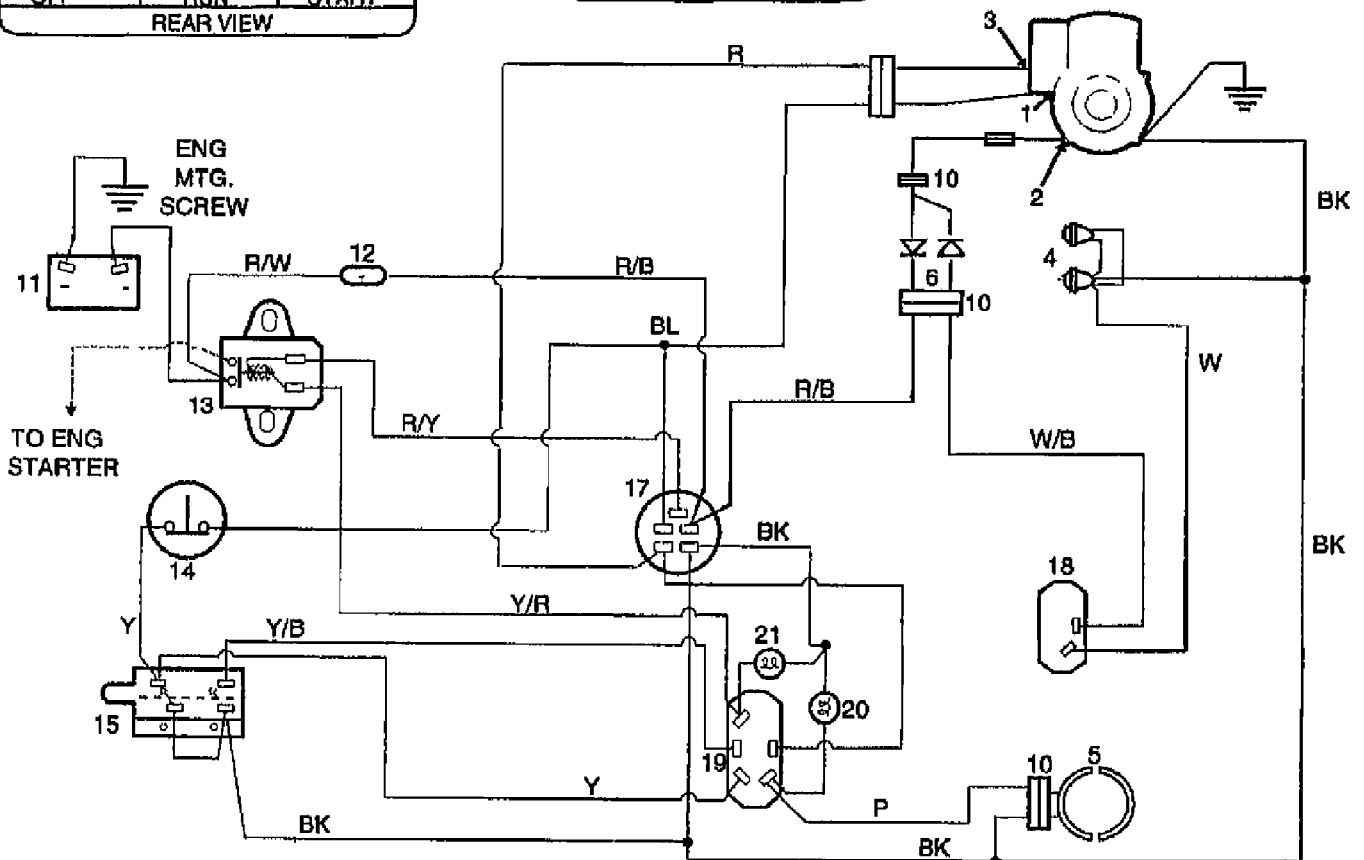

ITEM CODE	
1	Magneto
2	Alternator
3	Fuel Solenoid
4	Headlights
5	Attachment Clutch
6	Diode Assembly
7	Starter
10	Connector
11	Battery
12	Fuse
13	Start Solenoid
14	Seat Switch
15	Brake Switch
17	Key Switch
18	Light Switch
19	Attachment Switch
20	Attachment Light
21	Start Light

WIRE COLOR CODE	
BK	Black
BL	Blue
P	Purple
R	Red
W	White
Y	Yellow
R/W	Red/White
R/B	Red/Black
R/Y	Red/Yellow
Y/R	Yellow/Red
W/B	White/Black