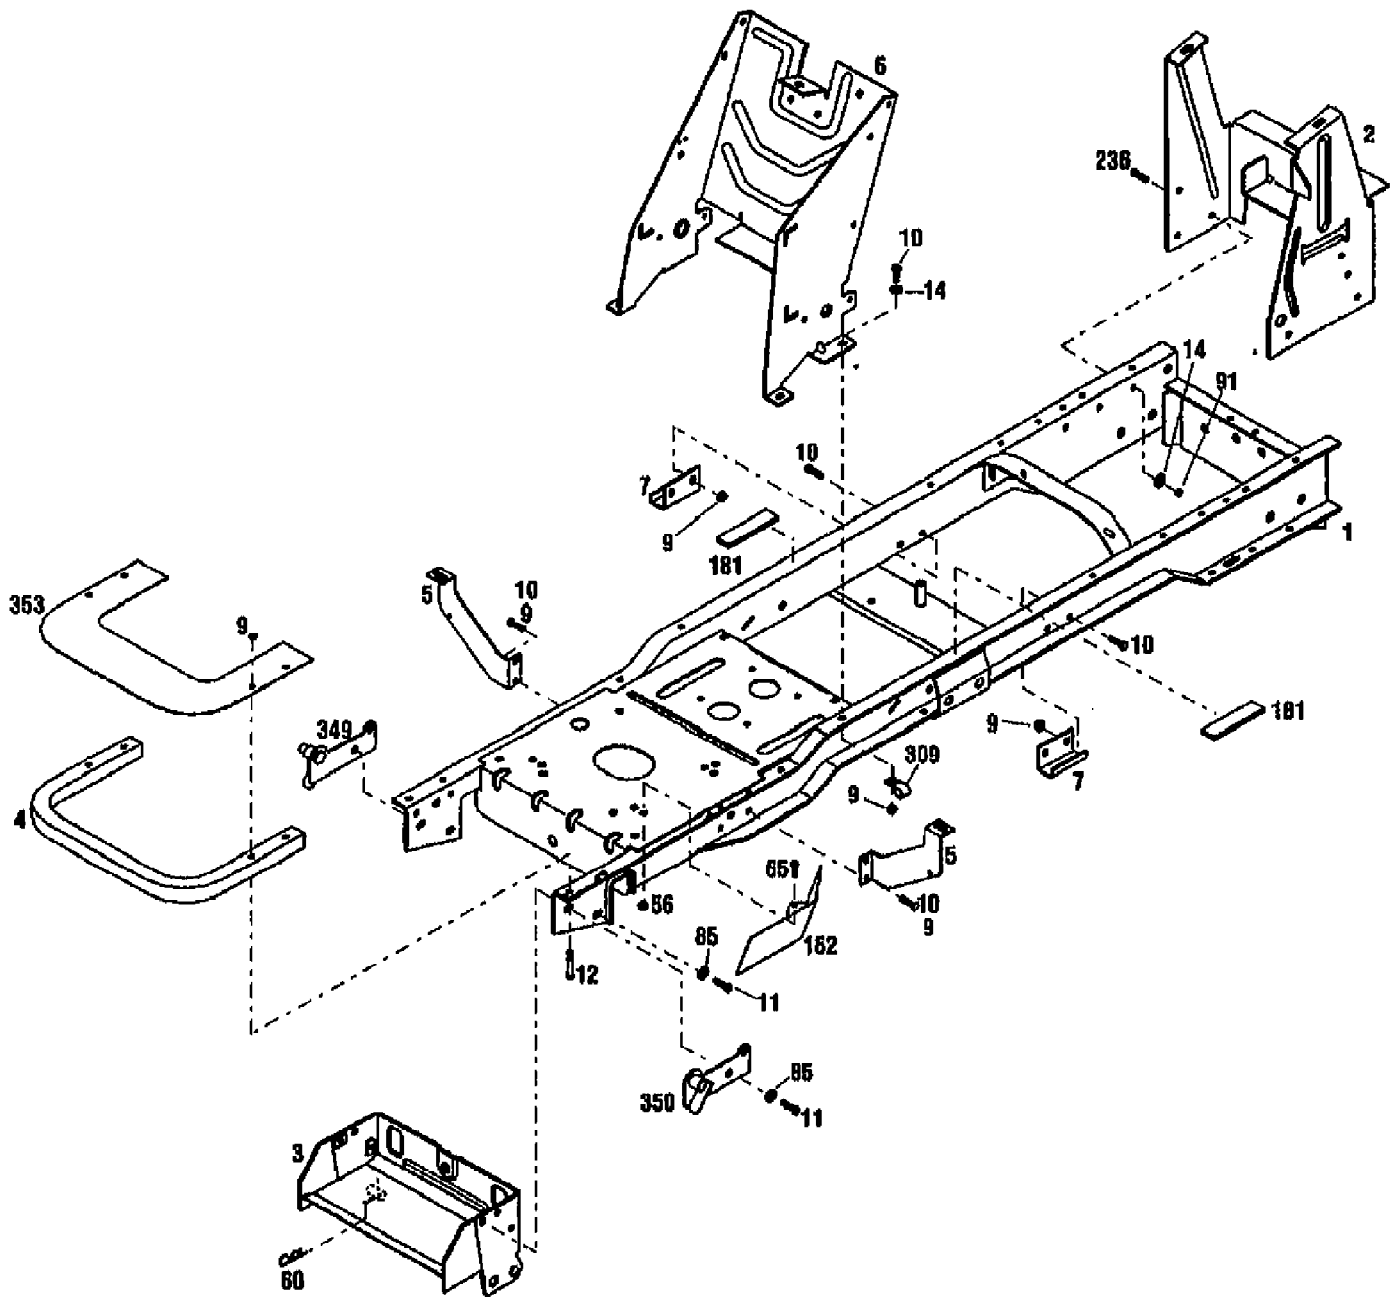

15 H.P.

15 HP ENGINE ASSEMBLY

13053 15HP GEAR DRIVE GARDEN TRACTOR (S/N 130530100101)
ENGINE ASSEMBLY

Page 10 of 21

Ref #	Part Number	Qty	S/P/F	Description
56	1186389	0	/P	NUT-HF/LK 1/4-20 ZP
65	1186309	0	/P	SCR-HH 1/4-20X.625
85	1107383	0	S	WASHER-FLAT 3/8 SAE
114	1768194	0	S	SCR-THRD FRM 3/8-16X1.50
117	1758940	0	S	DEFLECTOR-MUFFLER
160	1766200	0	/P	PULLEY-ENGINE
163	1186231	0	S	NUT-HEX 3/8-16 ZP
167	1100243	0	S	WASHER-LK .375 @ DEPL
191	1754128	0	/P	SCR-FLANGE 1/4-20X3/4 GR5
?219	1752694	0		TRIM
278	1735531	0	S	TIE-CABLE NYLON BLACK
315	1766341	0		PAD-FUEL TANK
316	1766188	0	/P	CAP-FUEL
317	1765404	0		TANK-FUEL
318	1767983	0	S	CONTROL-THROTTLE
319	1767982	0		CONTROL-CHOKE
320	1766327	0	S	HOSE
321	1766326	0		CAP-OIL DRAIN
322	1766325	0	S	ASSM-OIL VALVE
323	1766121	0	/P	KNOB
324	1766298	0	S	MUFFLER
325	0	0	F	ENGINE B&S #2BN707-0112-01
327	1755341	0	S	CLUTCH-ELECTRIC
328	1744455	0	/P	WASHER-SPEC 1.42X.468X.25 ZP
329	1767165	0	S	SCR-HH 7/16-20X3.00
331	1754787	0	/P	CLUTCH-RETAINER
332	1748146	0		KEY-.25 SQ X 2.5
333	1766119001	0		BRKT-MOUNTING CONTROL
334	1100244	0	S	WASHER-LK .438 ZP
335	1762042	0		SCR-HH 3/8-16X1.0 THDFM
337	1185140	0	S	WASHER-LOCK
338	1747993	0	S	SCR-HXSKT 5/16-18X.75 BO
351	1750687	0	S	CLAMP-HOSE
352	1767879	0		LINE-FUEL
513	1727491	0	S	FILTER-FUEL
514	0	0	F	MUFFLER GASKET
533	1738433	0	S	BUSHING-RUBBER
534	1751477	0	S	ELBOW-90 DEG (FUEL LINE)
535	1768804	0	S	VENT-FUEL TANK