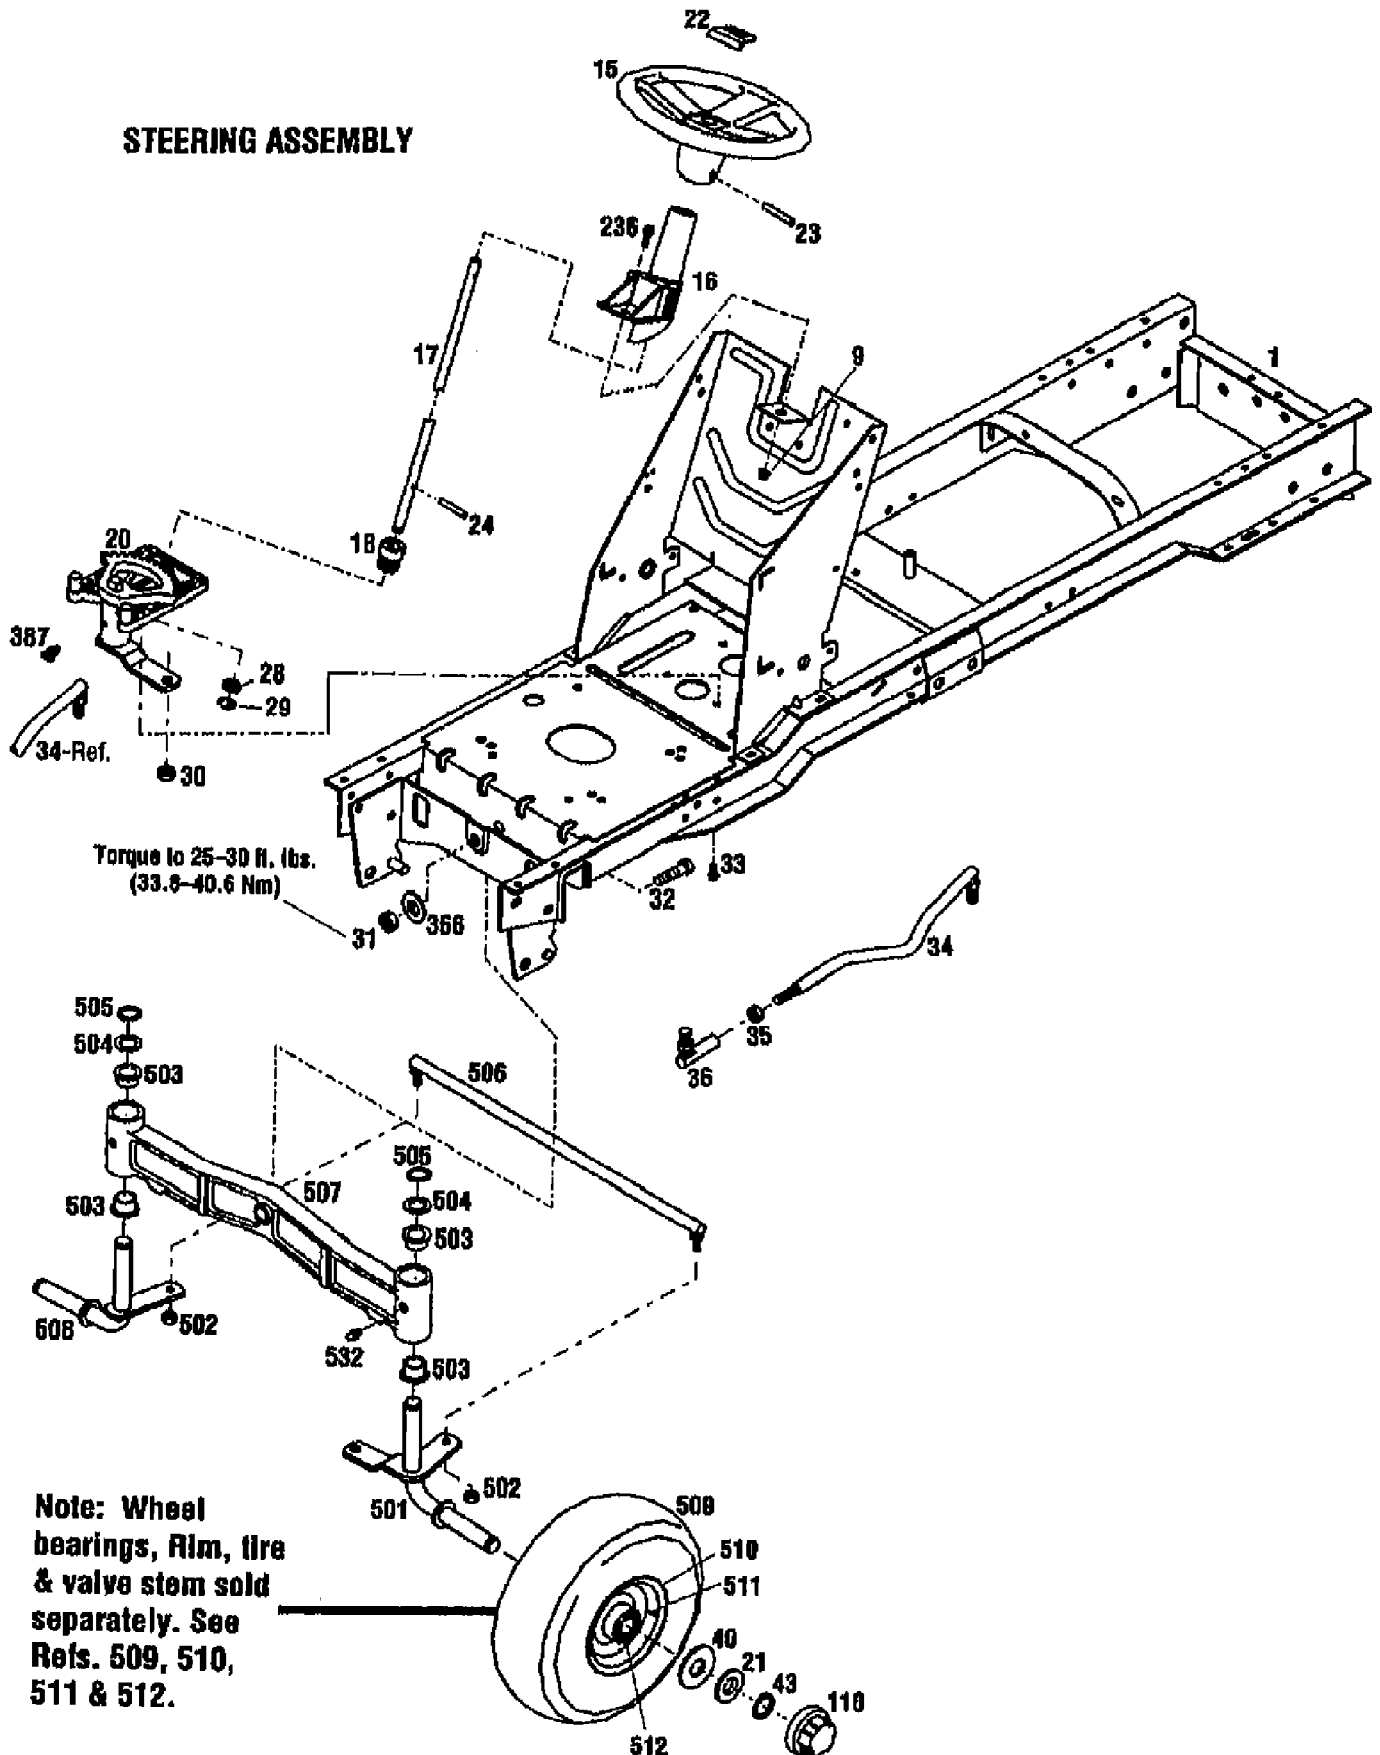

13053 15HP GEAR DRIVE GARDEN TRACTOR (S/N 130530100101)
STEERING ASSEMBLY

Page 16 of 21

Ref #	Part Number	Qty	S/P/F	Description
1	1765440001	0		ASSM-FRAME
9	1186391	0	S	NUT-HFLK 5/16-18 ZP
15	1766027	0	/P	WHEEL-STEERING
16	1765443	0		SUPPORT-STEERING SHAFT
17	1765010	0	/P	SHAFT-STEERING
18	1765243	0		GEAR-PINION
20	1768771	0	S	ASSM-STEERING GEAR
21	1703073	0	/P	WASHER-THRUST
22	1766221	0		CAP-STEERING
23	1185284	0	S	PIN-ROLL .25X2.25
24	1185348	0	S	PIN-ROLL 1/4 X 1-1/4
28	1705092	0	S	WASHER-1.0X.64X.09
29	1177567	0	S	RING-RETAINING
30	1768796	0	S	NUT-HEX/JAM 1/2-20
31	1758231	0	S	NUT-H/LK 5/8-11
32	1767953	0		SCR-HH
33	1766984	0	/P	SCR-HFLK 5/16-18X.75
34	1765315	0		LINK-DRAG
35	1186247	0	S	NUT-JAM
36	1766180	0		JOINT-BALL
40	1766242	0	/P	WASHER-SPECIAL .75X2.5
43	1185689	0		RING-HEAVY EXT HD 1.0 ID
110	1766215	0		CAP-HUB
236	1186329	0	S	SCR-HFLK 5/16-18X.75 ZP
366	1100266	0	S	WASHER-1.75X.687X.134 ZP
387	1731504	0	S	FITTING-GREASE 90 DEGREE
501	1765316001	0		SPINDLE-WHEEL LH
502	1110150	0	S	NUT-LOCK
503	1752556	0		BEARING-FLANGE
504	1703073	0	/P	WASHER-THRUST
505	1185689	0		RING-HEAVY EXT HD 1.0 ID
506	1765009	0	S	KIT-TIE ROD W/HDW
507	1765322001	0		AXLE-FRONT
508	1765317	0		SPINDLE-WHEEL RH
?509	1768792	0	S	TIRE-16X6.50-8
510	1766073	0		RIM-WHEEL
511	1718086	0	S	STEM-VALVE
512	1756524	0	/P	BEARING-BALL
532	1185976	0	S	FITTING-GREASE 1/4-28X2.00