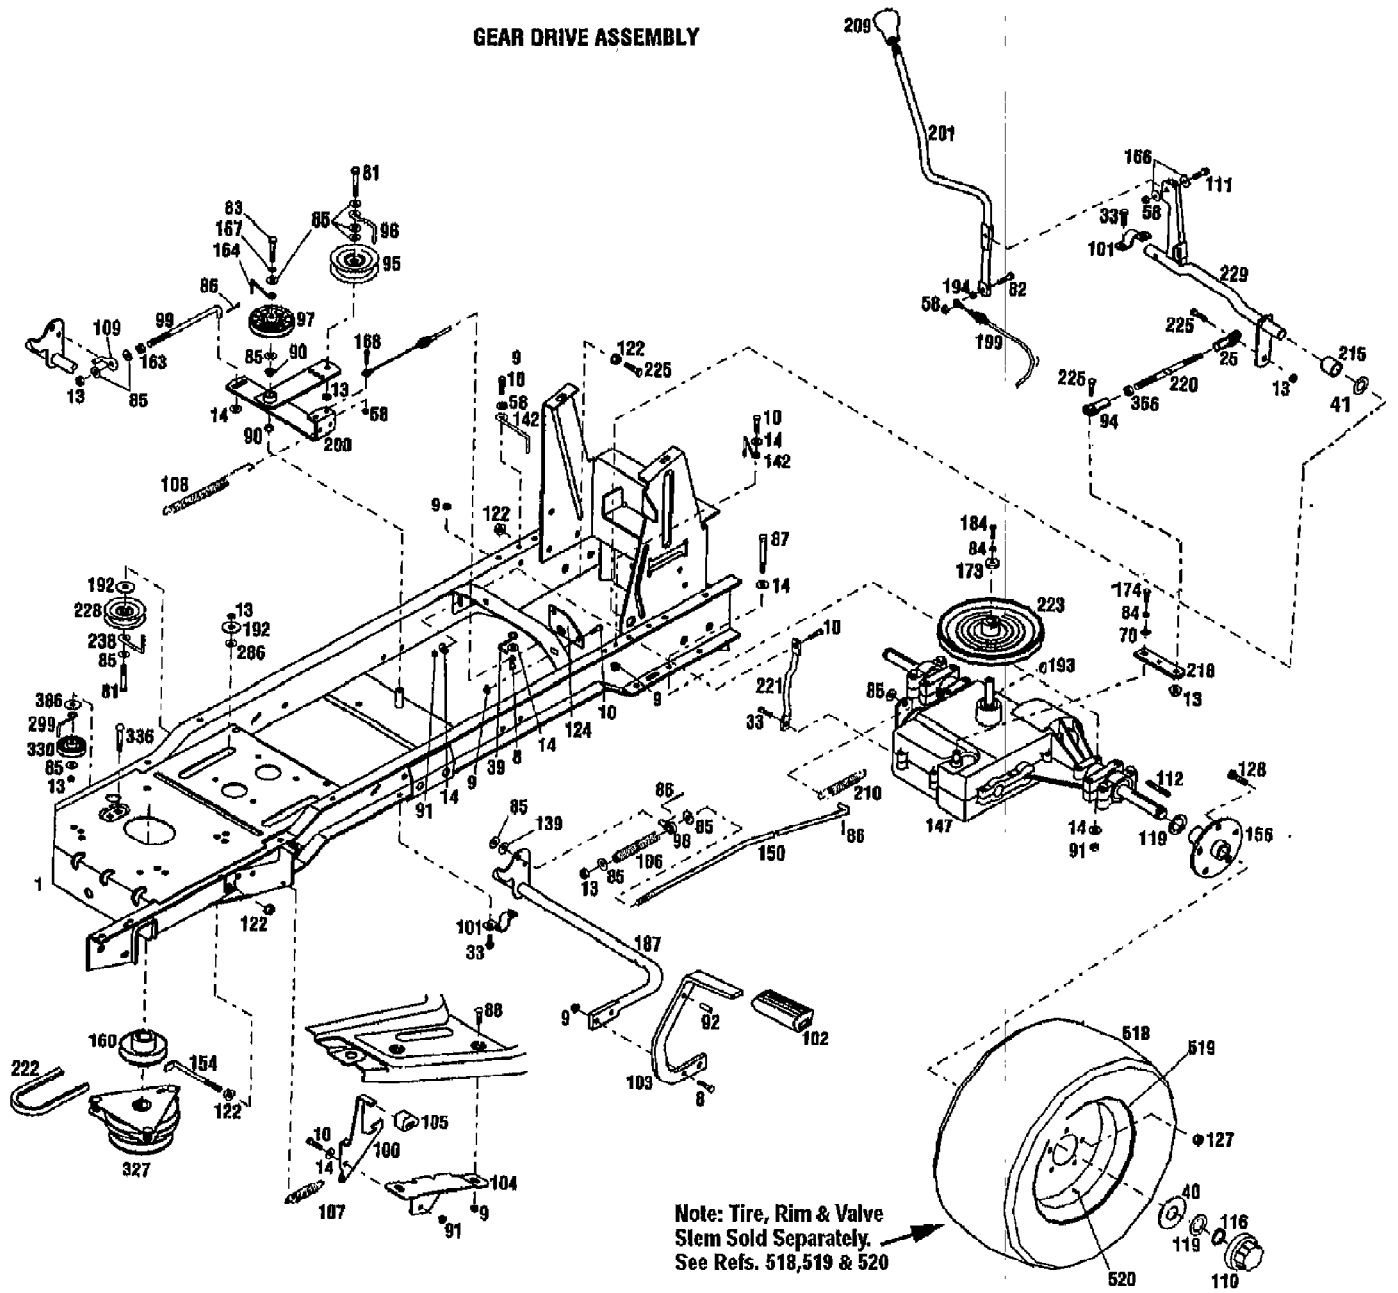

GEAR DRIVE ASSEMBLY

13053 15HP GEAR DRIVE GARDEN TRACTOR (S/N 130530100101)
DRIVE ASSEMBLY

Page 5 of 21

Ref #	Part Number	Qty	S/P/F	Description
1	1765440001	0		ASSM-FRAME
8	1100045	0	S	SCR-HH 5/16-18X1.0 G5 ZP
9	1186391	0	S	NUT-HFLK 5/16-18 ZP
10	1100044	0	S	SCR-HHC 5/16-18X.75 GR 5 ZP
13	1733398	0	S	NUT-LOCK 3/8-16
14	1107382	0	/P	WASHER-FLAT 5/16 SAE
25	1767987	0		JOINT-BALL
33	1766984	0	/P	SCR-HFLK 5/16-18X.75
39	1767821	0		GUIDE-BELT
40	1766241	0	/P	WASHER-SPEC .75X2.50
41	1703073	0	/P	WASHER-THRUST
58	1734398	0	S	NUT-HT LK 1/4-20
70	1107381	0	S	WASHER-FLAT 1/4 SAE
81	1100048	0	S	SCR-HH 3/8-16X2.0 G5 ZP
82	1100069	0	S	SCR-HH 1/4-20X1.0
83	1100086	0	S	SCR-HH 3/8-16X1.75 G5 ZP
84	1100241	0	S	WASHER-LK .25 ZP
85	1107383	0	S	WASHER-FLAT 3/8 SAE
86	1100346	0	S	PIN-COTTER .09X.75 ZP
87	1111609	0	S	SCR-HH 5/16-18X2.75 G5 ZP
88	1186097	0	S	SCR-CARR 5/16-18X.62 G2 ZP
90	1715538	0	/P	BUSHING-.5X.5 NYLON FLNG
91	1732499	0	/P	NUT-TOP/LK 5/16-18 ZP
92	1733103	0	/P	PIN-.312X.75
94	1767837	0	/P	JOINT-BALL
95	1756151	0	/P	IDLER
96	1760096	0	/P	GUIDE-BELT
97	1760097	0	/P	PULLEY-IDLER
98	1751848	0		SWIVEL
99	1765044	0		ROD-CLUTCH
100	1765096	0		LATCH-BRAKE CLUTCH USE1771514
101	1765156	0		CLIP-CLAMP .75 ID
102	1765167	0		PAD-FOOT PEDAL
103	1765252	0		PEDAL-BRAKE
104	1765257	0		BRKT-BRAKE LOCK
105	1765297	0		PAD-BRAKE
106	1765305	0		SPRING-COMPRESSION
107	1985140	0		SPRING-EXTENSION
108	1765402	0	/P	SPRING-EXTENSION
109	1765461	0		ROD-PIVOT
110	1766215	0		CAP-HUB
111	1186312	0		SCR-HFLK 1/4-20X1.00
112	1104338	0	S	KEY-.25 SQ X 2.0
116	1118554	0	S	RING-RETAINING
119	1185816	0	/P	WASHER-SPEC
122	1186393	0	/P	NUT-HFLK 3/8-16 ZP
124	1767889	0		SUPPORT-CABLE
127	1753025	0	/P	NUT-LUG 7/16-20
128	1753026	0	S	BOLT-WHEEL
139	1760323	0		WASHER-.376 DIA
142	1767808	0		GUIDE-BELT
147	0	0		TRANSAXLE
150	1765361	0		ROD-BRAKE