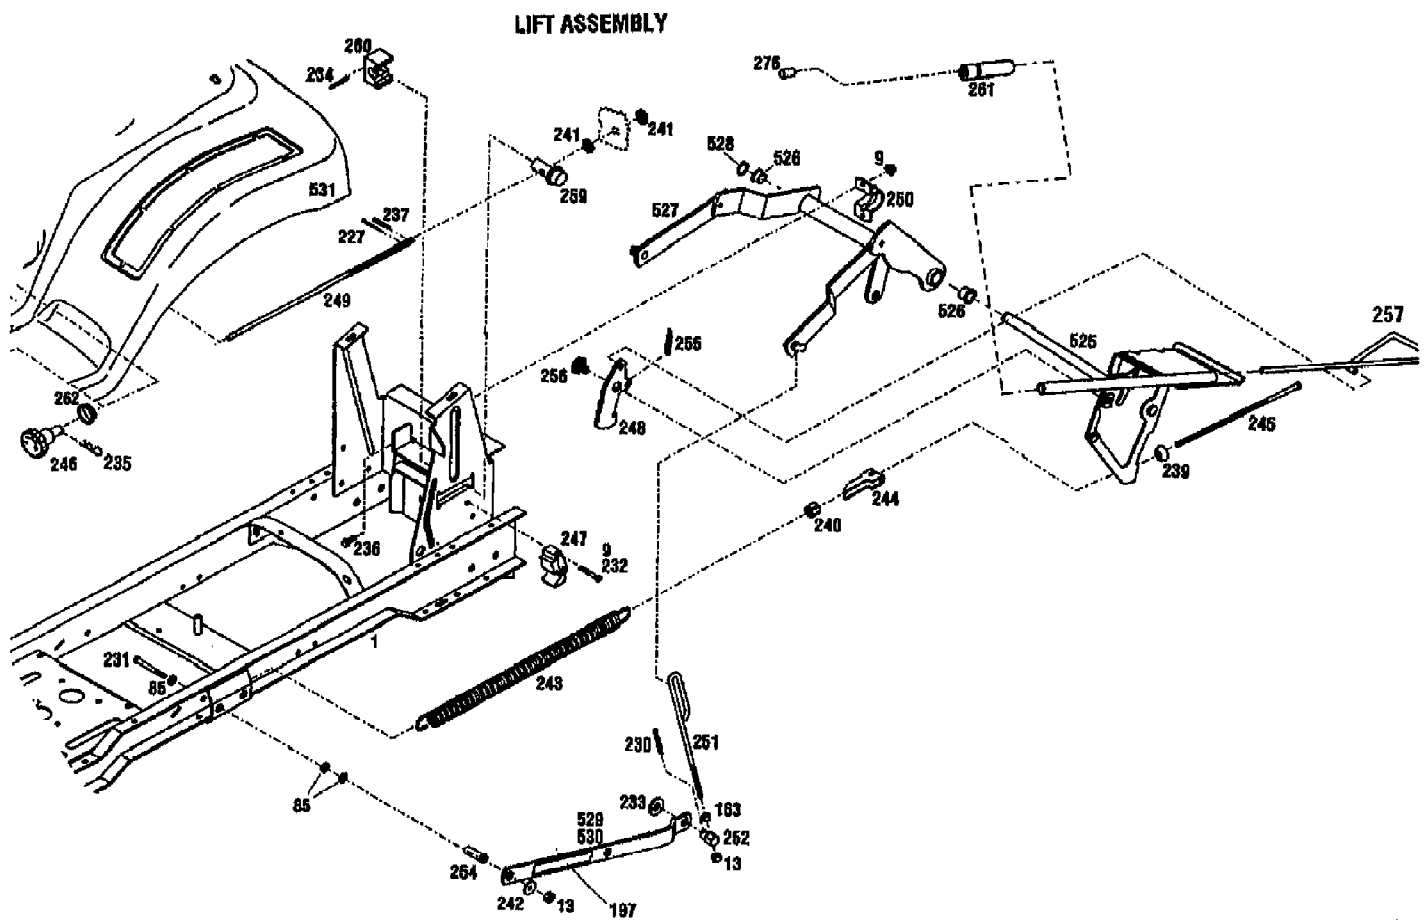

13053 15HP GEAR DRIVE GARDEN TRACTOR (S/N 130530100101)
LIFT ASSEMBLY

Page 14 of 21

Ref #	Part Number	Qty	S/P/F	Description
1	1765440001	0		ASSM-FRAME
9	1186391	0	S	NUT-HFLK 5/16-18 ZP
13	1733398	0	S	NUT-LOCK 3/8-16
85	1107383	0	S	WASHER-FLAT 3/8 SAE
?163	1186231	0	S	NUT-HEX 3/8-16 ZP
197	1767877	0		DECAL-WARNING
227	1100349	0	S	PIN-COTTER .125 X .75 ZP
230	1100351	0		PIN-COTTER .120X1.25 ZP
231	1111614	0	S	SCR-HH 3/8-16X3.0 G5 ZP
232	1100799	0	S	SCR-HH 5/16-18X1.5 G5 ZP
233	1107386	0	S	WASHER-1.305X.649X.098 ZP
234	1185376	0	/P	PIN-DRIVE
235	1817091	0		PIN-HITCH
236	1186329	0	S	SCR-HFLK 5/16-18X.75 ZP
237	1187961	0	/P	PIN-ROLL .156X1.0
239	1714521	0		BEARING-SPHERICAL
240	1717942	0		NUT-SPECIAL 5/16-18
241	1738490	0	/P	SPACER
242	1763355	0	S	WASHER-1.5X.375X.18 ZP
243	1765445	0		SPRING-LIFT ASSIST
244	1765457	0		BRKT-LIFT ASSIST
?245	1765458	0		SCR-LIFT ASSIST
246	1765485	0	/P	KNOB-HEIGHT ADJUST
247	1766028	0		BLOCK-DETENT
248	1766029001	0		LATCH
249	1766048	0		KIT-SVC SCR HGT ADJ
250	1766057	0		CLAMP-LIFT
251	1767885	0	/P	ROD-LIFT
252	1766059	0	/P	SWIVEL-LIFT REAR
254	1766080	0		SPACER
255	1766174	0		SPRING-EXTENSION
256	1766175	0		SCR-SHOULDER
257	1766178	0		ROD
259	1766257	0		BLOCK-HEIGHT ADJUST
?260	1766259	0		COLLAR-HEIGHT ADJUST
261	1766340	0		GRIP-LIFT
?262	1766346	0		GROMMET-SNAP BUSHING
276	1767880	0	S	BUTTON-LIFT
525	1766032001	0		HANDLE-LIFT
526	1764140	0	/P	BUSHING
527	1766068001	0		LIFT
528	1185649	0	/P	RING-RETAINING EXT .694 ID
529	1768718	0		LINK-LIFT W/DECAL
530	1768717	0	/P	LINK-LIFT W/DECAL
531	1768716	0		FENDER-RED W/DECALS
133		0		UNKNOWN
183		0		UNKNOWN