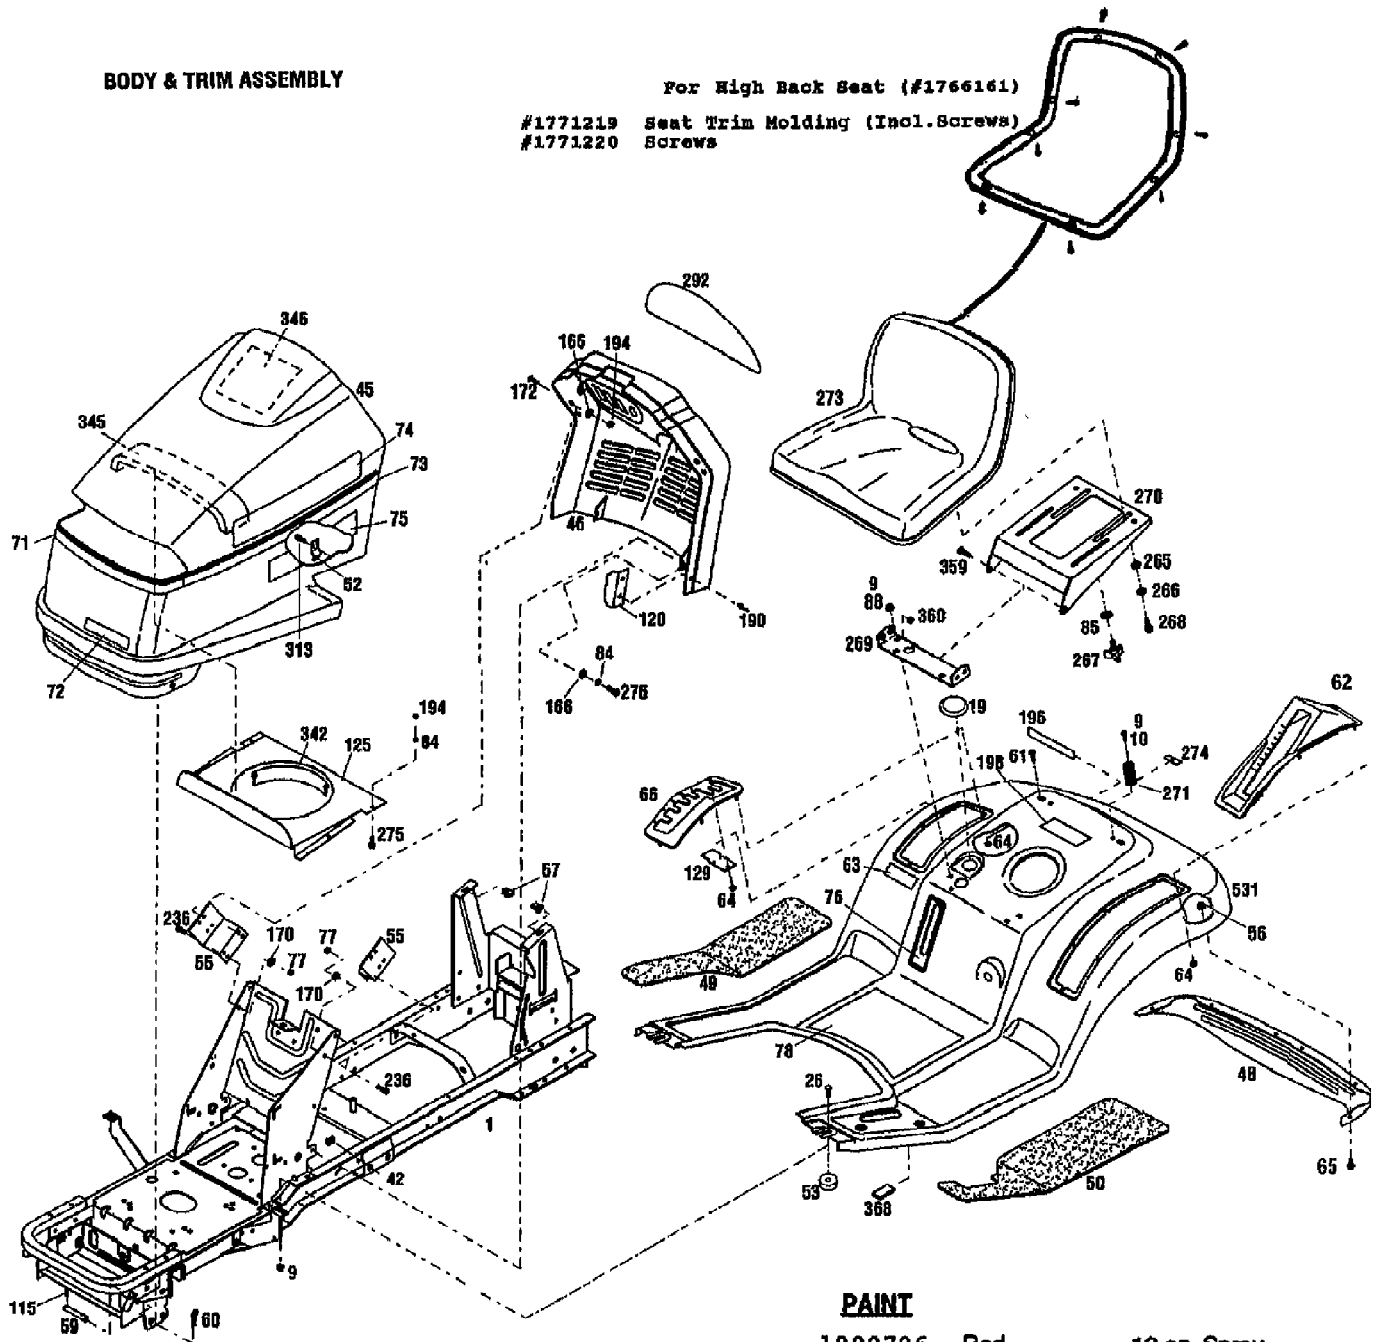

S/N 130530100101 - 130530199999

BODY & TRIM ASSEMBLY

For High Back Seat (#1766161)

- #1771219 Seat Trim Molding (Incl. Screws)
- #1771220 Screws

PAINT

- 1900706 Red ..... 13 oz. Spray
- 1735222 Black ..... 13 oz. Spray

13053 15HP GEAR DRIVE GARDEN TRACTOR (S/N 130530100101)
BODYWORK & TRIM ASSEMBLY

Page 2 of 21

Ref #	Part Number	Qty	S/P/F	Description
	1766161	0		KIT-SEAT (TRACTOR)
	1771219	0		KIT-SEAT TRIM
	1771220	0		SCR-SEAT RING
1	1765440001	0		ASSM-FRAME
9	1186391	0	S	NUT-HFLK 5/16-18 ZP
10	1100044	0	S	SCR-HHC 5/16-18X.75 GR 5 ZP
19	1768787	0		PLUG 2.50
26	1186100	0	/P	SCR-CARR 5/16-18X1.0 G2 ZP
42	1185893	0	/P	NUT-SPEED
45	1765382	0		HOOD-TRACTOR
46	1765376	0		CONSOLE
48	1765331010	0		TRIM-FENDER REAR
49	1765370	0		PAD-FOOT RH
50	1765371	0	S	PAD-FOOT LH
52	1765384	0		LATCH
53	1730681	0	/P	SPACER-TUBULAR
55	1768775001	0		BRKT-MOUNTING
56	1186389	0	/P	NUT-HF/LK 1/4-20 ZP
?57	1761680	0	S	NUT-SELF RETAIN 5/16-18
59	1765497	0		PIN-PIVOT HOOD
60	1723478	0	/P	PIN-HITCH .125X2.56 ZP
61	1186330	0	S	SCR-LOCK
62	1766139	0	S	COVER-LIFT HANDLE
63	1901900	0	/P	DECAL-AMERICAN LEGEND-LRG
64	1767998	0	/P	NUT-SELF THRD 1/4
65	1186309	0	/P	SCR-HH 1/4-20X.625
66	1765310	0		QUADRANT-SHIFT
71	1766383	0		DECAL-STRIPE HOOD FRONT
72	1759101	0		DECAL-LOGO
?73	1766382	0		DECAL-STRIPE SIDE
74	1767886	0	/P	DECAL-LOGO TROY-BILT
75	1767815	0		DECAL-MODEL 13053
76	1766140	0		DECAL-FUEL LEVEL
77	1186230	0	S	NUT-HEX 5/16-18 ZP
78	1766142	0		DECAL-OPER INST
84	1100241	0	S	WASHER-LK .25 ZP
85	1107383	0	S	WASHER-FLAT 3/8 SAE
88	1186097	0	S	SCR-CARR 5/16-18X.62 G2 ZP
115	1120210	0		PIN-ROLL .188X1.0
120	1768828001	0		BRKT-HOOD ALIGN
125	1767873001	0		SHIELD-HEAT UPPER
129	1767878	0		SUPPORT-SHIFT ARM
166	1720883	0	/P	WASHER-FLAT 1.25X.28X.062 ZP
170	1100242	0	S	WASHER-LK .312 ZP
172	1816081	0		SCR
190	1739918	0		RIVET-POP
194	1186229	0	S	NUT-HEX 1/4-20 ZP
196	1759102	0		DECAL-LOGO FENDER
198	1767876	0		DECAL-FUEL
236	1186329	0	S	SCR-HFLK 5/16-18X.75 ZP
265	1705793	0		WASHER-1.06X.51X.09 NYLON
266	1706782	0	/P	WASHER-BOW .74X.52X.01
267	1734269	0		KNOB