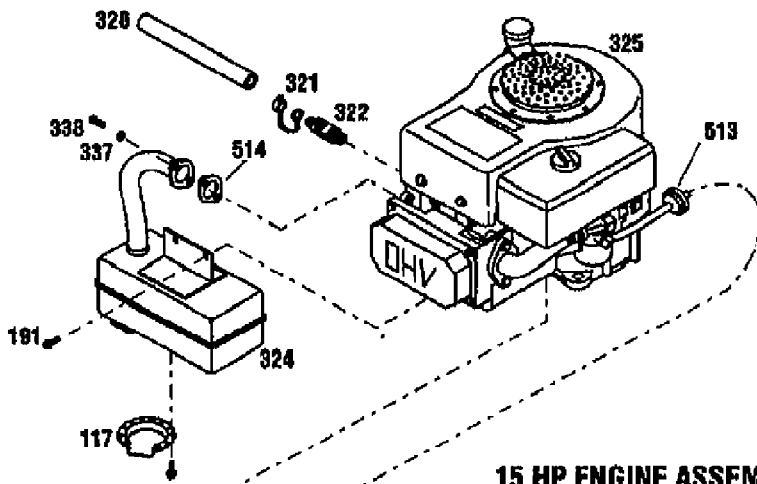

15 H.P.

15 HP ENGINE ASSEMBLY

13053 15HP GEAR DRIVE GARDEN TRACTOR (S/N 130530100101)
ENGINE ASSEMBLY

Page 10 of 21

Ref #	Part Number	Qty	S/P/F	Description
56	1186389	0	/P	NUT-HF/LK 1/4-20 ZP
65	1186309	0	/P	SCR-HH 1/4-20X.625
85	1107383	0	S	WASHER-FLAT 3/8 SAE
114	1768194	0	S	SCR-THRD FRM 3/8-16X1.50
117	1758940	0	S	DEFLECTOR-MUFFLER
160	1766200	0	/P	PULLEY-ENGINE
163	1186231	0	S	NUT-HEX 3/8-16 ZP
167	1100243	0	S	WASHER-LK .375 @ DEPL
191	1754128	0	/P	SCR-FLANGE 1/4-20X3/4 GR5
?219	1752694	0		TRIM
278	1735531	0	S	TIE-CABLE NYLON BLACK
315	1766341	0		PAD-FUEL TANK
316	1766188	0	/P	CAP-FUEL
317	1765404	0		TANK-FUEL
318	1767983	0	S	CONTROL-THROTTLE
319	1767982	0		CONTROL-CHOKE
320	1766327	0	S	HOSE
321	1766326	0		CAP-OIL DRAIN
322	1766325	0	S	ASSM-OIL VALVE
323	1766121	0	/P	KNOB
324	1766298	0	S	MUFFLER
325	0	0	F	ENGINE B&S #2BN707-0112-01
327	1755341	0	S	CLUTCH-ELECTRIC
328	1744455	0	/P	WASHER-SPEC 1.42X.468X.25 ZP
329	1767165	0	S	SCR-HH 7/16-20X3.00
331	1754787	0	/P	CLUTCH-RETAINER
332	1748146	0		KEY-.25 SQ X 2.5
333	1766119001	0		BRKT-MOUNTING CONTROL
334	1100244	0	S	WASHER-LK .438 ZP
335	1762042	0		SCR-HH 3/8-16X1.0 THDFM
337	1185140	0	S	WASHER-LOCK
338	1747993	0	S	SCR-HXSKT 5/16-18X.75 BO
351	1750687	0	S	CLAMP-HOSE
352	1767879	0		LINE-FUEL
513	1727491	0	S	FILTER-FUEL
514	0	0	F	MUFFLER GASKET
533	1738433	0	S	BUSHING-RUBBER
534	1751477	0	S	ELBOW-90 DEG (FUEL LINE)
535	1768804	0	S	VENT-FUEL TANK