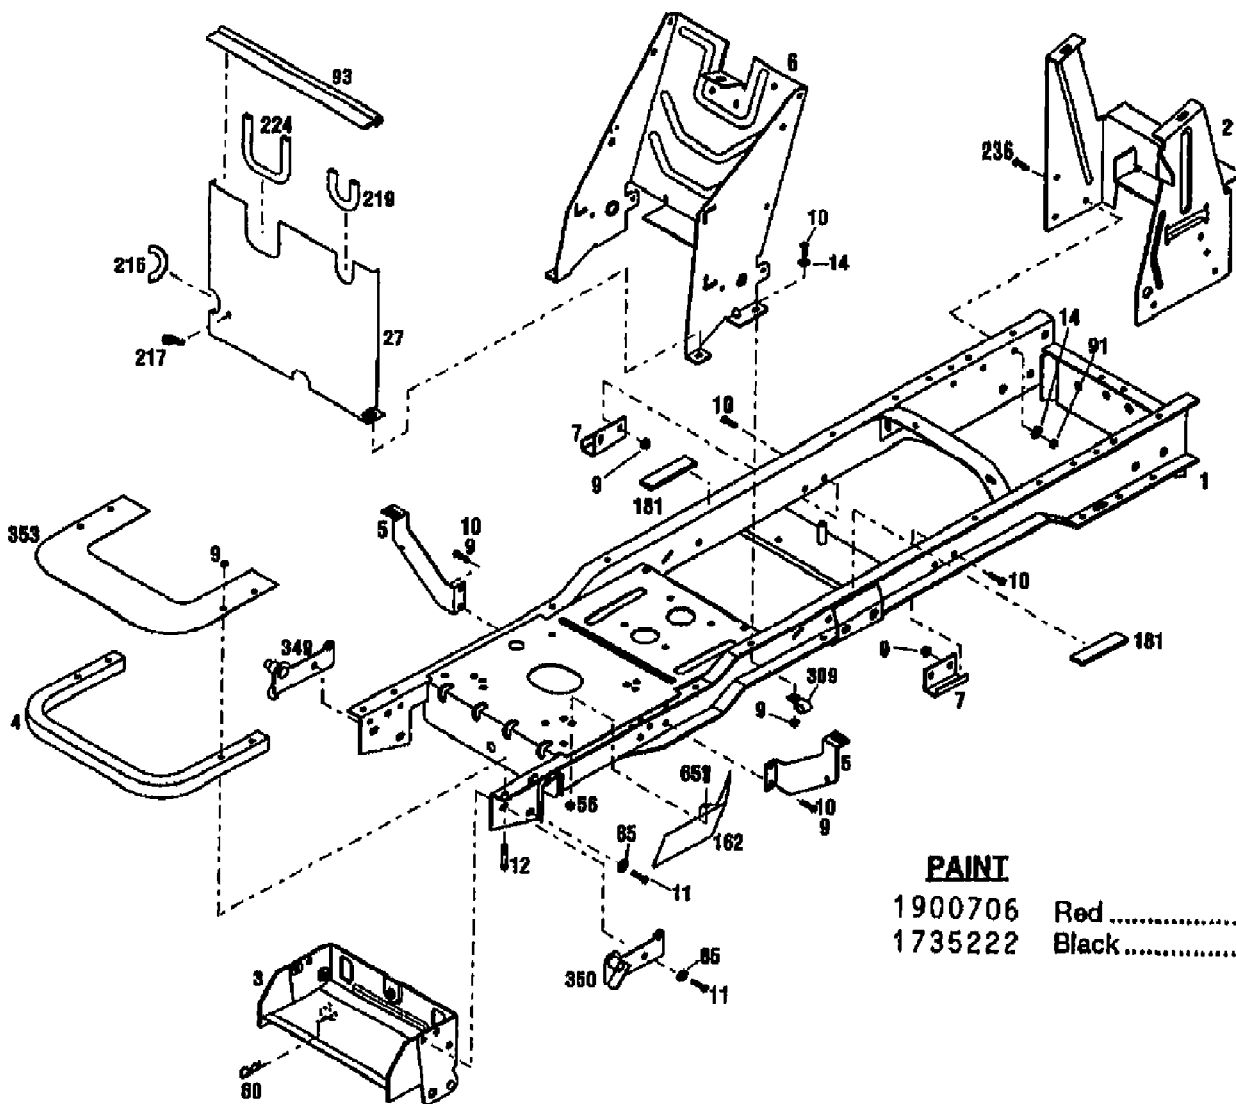

13040 18HP HYDRO GARDEN TRACTOR (S/N 130400100101)
FRAME ASSEMBLY

13040 18HP HYDRO GARDEN TRACTOR (S/N 130400100101)
FRAME ASSEMBLY

Page 13 of 22

Ref #	Part Number	Qty	S/P/F	Description
1	1765440001	0		ASSM-FRAME
2	1766050001	0		SUPPORT-REAR TANK
3	1766082001	0		ASSM-BRKT ATTACHMENT
4	1766336001	0		BUMPER-FRONT
5	1765431001	0		SUPPORT-FENDER
6	1765446001	0		SUPPORT-CONSOLE
7	1766086001	0		STOP-MOWER DECK
9	1186391	0	S	NUT-HFLK 5/16-18 ZP
10	1100044	0	S	SCR-HHC 5/16-18X.75 GR 5 ZP
11	1100046	0	S	SCR-HH 3/8-16X1.0 G5 ZP
12	1100799	0	S	SCR-HH 5/16-18X1.5 G5 ZP
14	1107382	0	/P	WASHER-FLAT 5/16 SAE
27	1768826001	0		SHIELD-HEAT
56	1186389	0	/P	NUT-HF/LK 1/4-20 ZP
?60	1723478	0	/P	PIN-HITCH .125X2.56 ZP
65	1186309	0	/P	SCR-HH 1/4-20X.625
85	1107383	0	S	WASHER-FLAT 3/8 SAE
91	1732499	0	/P	NUT-TOP/LK 5/16-18 ZP
93	1768835	0		TRIM
162	1767874001	0		SHIELD-HEAT UPPER
181	1767883	0		PAD
?216	1768835	0		TRIM
217	1745366	0		HANGER-CABLE
219	1752694	0		TRIM
224	1768840	0		TRIM-HEAT SHIELD
236	1186329	0	S	SCR-HFLK 5/16-18X.75 ZP
309	1747738	0	/P	CLIP-J
349	1767867	0		PLATE-PIVOT RH
350	1767868	0		PLATE-PIVOT LH
353	1767963001	0		SHIELD-HEAT
	1900706	0	S	PAINT-RED SPRAYCAN POWDER
	1735222	0	/P	PAINT-BLACK SPRAY
215		0		UNKNOWN
80		0		UNKNOWN