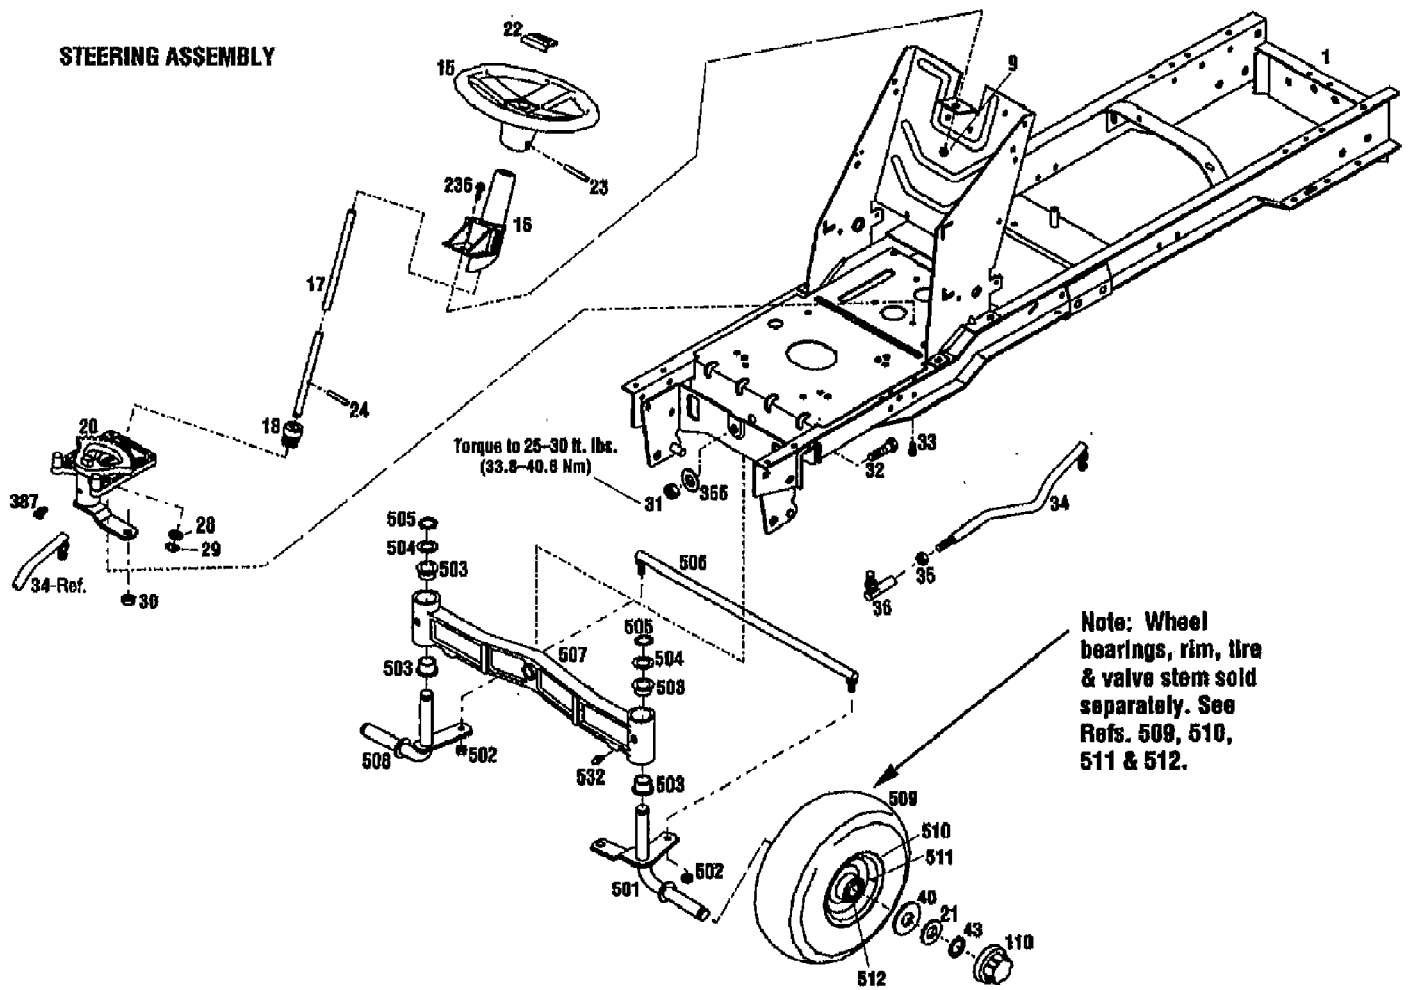

13040 18HP HYDRO GARDEN TRACTOR (S/N 130400100101)
STEERING ASSEMBLY

13040 18HP HYDRO GARDEN TRACTOR (S/N 130400100101)
STEERING ASSEMBLY

Page 20 of 22

Ref #	Part Number	Qty	S/P/F	Description
1	1765440001	0		ASSM-FRAME
9	1186391	0	S	NUT-HFLK 5/16-18 ZP
15	1766027	0	/P	WHEEL-STEERING
16	1765443	0		SUPPORT-STEERING SHAFT
17	1765010	0	/P	SHAFT-STEERING
18	1765243	0		GEAR-PINION
20	1768771	0	S	ASSM-STEERING GEAR
21	1703073	0	/P	WASHER-THRUST
22	1766221	0		CAP-STEERING
23	1185284	0	S	PIN-ROLL .25X2.25
24	1185348	0	S	PIN-ROLL 1/4 X 1-1/4
28	1705092	0	S	WASHER-1.0X.64X.09
29	1177567	0	S	RING-RETAINING
30	1768796	0	S	NUT-HEX/JAM 1/2-20
31	1758231	0	S	NUT-H/LK 5/8-11
32	1767953	0		SCR-HH
33	1766984	0	/P	SCR-HFLK 5/16-18X.75
34	1765315	0		LINK-DRAG
35	1186247	0	S	NUT-JAM
36	1716180	0		JOINT-BALL
40	1766242	0	/P	WASHER-SPECIAL .75X2.5
43	1185689	0		RING-HEAVY EXT HD 1.0 ID
110	1766215	0		CAP-HUB
236	1186329	0	S	SCR-HFLK 5/16-18X.75 ZP
?366	1100266	0	S	WASHER-1.75X.687X.134 ZP
387	1731504	0	S	FITTING-GREASE 90 DEGREE
501	1765316001	0		SPINDLE-WHEEL LH
502	1110150	0	S	NUT-LOCK
503	1752556	0		BEARING-FLANGE
504	1703073	0	/P	WASHER-THRUST
505	1185689	0		RING-HEAVY EXT HD 1.0 ID
506	1765009001	0	S	KIT-TIE ROD W/HDW
507	1765322001	0		AXLE-FRONT
508	1765317001	0		SPINDLE-WHEEL RH
509	1768792	0	S	TIRE-16X6.50-8
510	1766073	0		RIM-WHEEL
511	1718086	0	S	STEM-VALVE
512	1756524	0	/P	BEARING-BALL
532	1185976	0	S	FITTING-GREASE 1/4-28X2.00
356		0		UNKNOWN
602		0		UNKNOWN