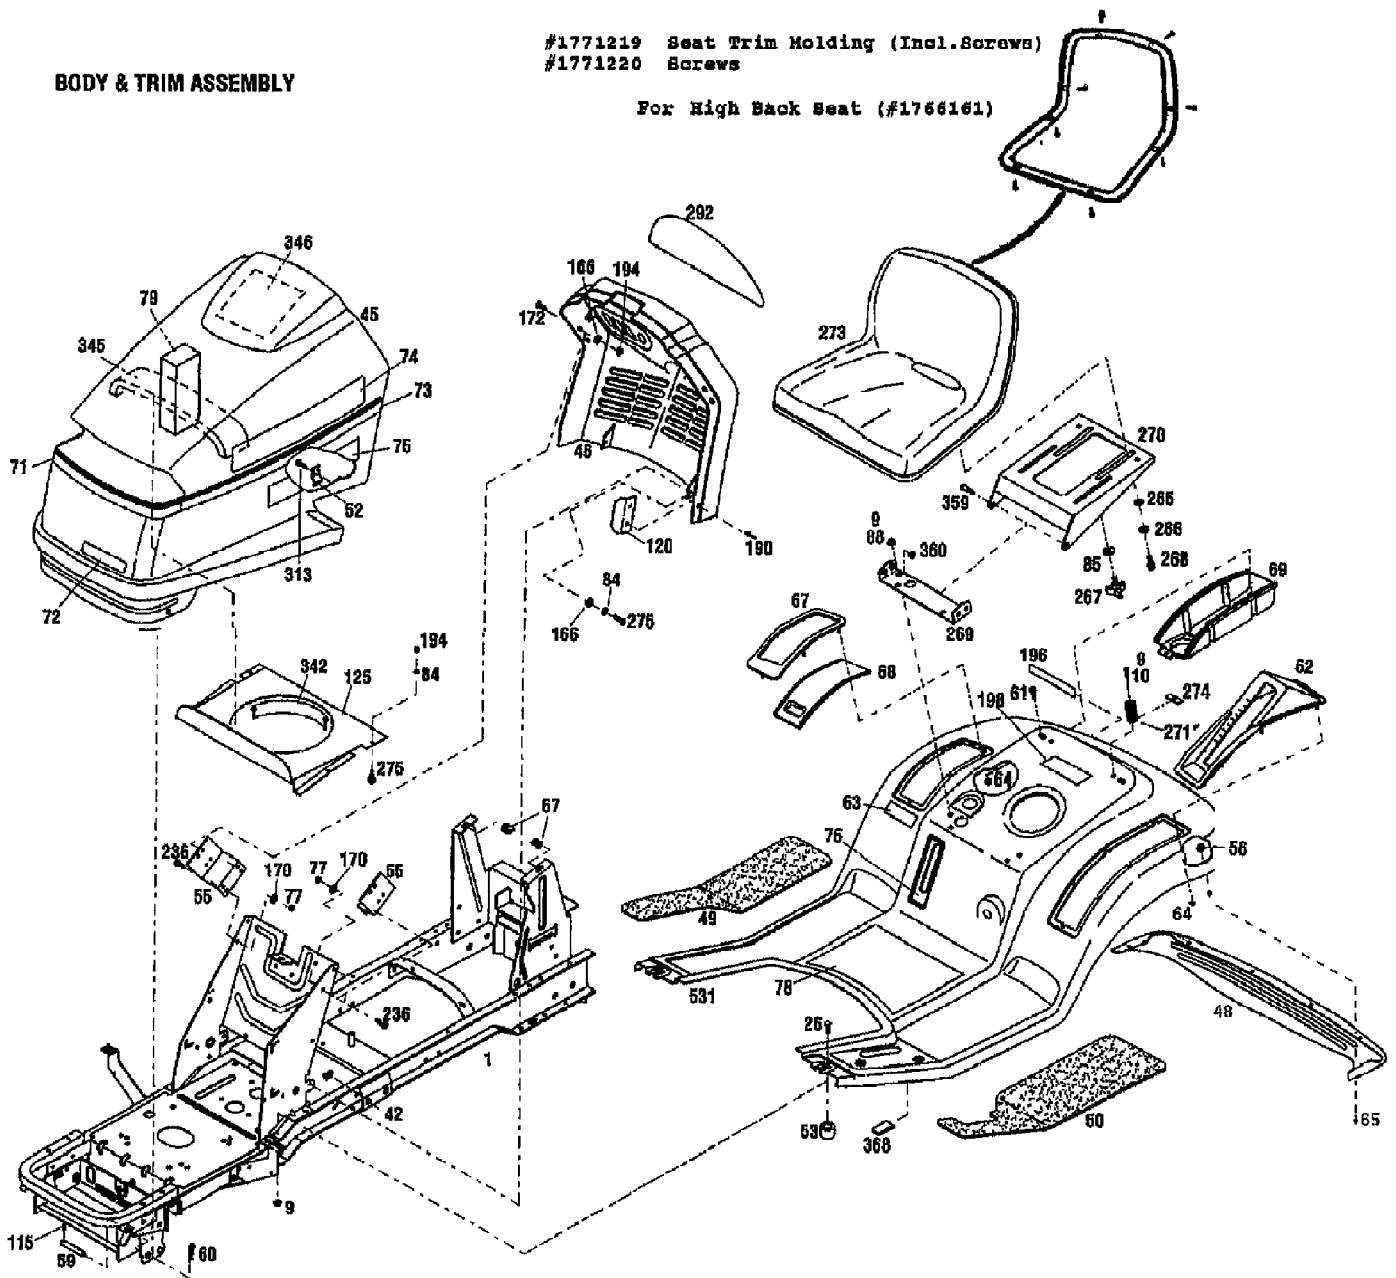

13040 18HP HYDRO GARDEN TRACTOR (S/N 130400100101)
BODYWORK & TRIM ASSEMBLY

BODY & TRIM ASSEMBLY

#1771219 Seat Trim Molding (Incl.Screws)
#1771220 Screws

For High Back Seat (#1766161)

13040 18HP HYDRO GARDEN TRACTOR (S/N 130400100101)
BODYWORK & TRIM ASSEMBLY

Page 2 of 22

Ref #	Part Number	Qty	S/P/F	Description
	1771219	0		KIT-SEAT TRIM
	1771220	0		SCR-SEAT RING
	1766161	0		KIT-SEAT (TRACTOR)
1	1765440001	0		ASSM-FRAME
9	1186391	0	S	NUT-HFLK 5/16-18 ZP
10	1100044	0	S	SCR-HHC 5/16-18X.75 GR 5 ZP
26	1186100	0	/P	SCR-CARR 5/16-18X1.0 G2 ZP
42	1185893	0	/P	NUT-SPEED
45	1765382	0		HOOD-TRACTOR
46	1765376	0		CONSOLE
48	1765331010	0		TRIM-FENDER REAR
49	1765370	0		PAD-FOOT RH
50	1765371	0	S	PAD-FOOT LH
52	1765384	0		LATCH
53	1730681	0	/P	SPACER-TUBULAR
55	1768775001	0		BRKT-MOUNTING
56	1186389	0	/P	NUT-HF/LK 1/4-20 ZP
?57	1761680	0	S	NUT-SELF RETAIN 5/16-18
59	1765497	0		PIN-PIVOT HOOD
60	1723478	0	/P	PIN-HITCH .125X2.56 ZP
61	1186330	0	S	SCR-LOCK
62	1766139	0	S	COVER-LIFT HANDLE
63	1901900	0	/P	DECAL-AMERICAN LEGEND-LRG
64	1767998	0	/P	NUT-SELF THRD 1/4
65	1186309	0	/P	SCR-HH 1/4-20X.625
67	1765493	0		TOP-STORAGE COVER
68	1765492	0		COVER-CONTAINER
69	1765494	0		CONTAINER-STORAGE
71	1766383	0		DECAL-STRIPE HOOD FRONT
72	1759101	0		DECAL-LOGO
73	1766382	0		DECAL-STRIPE SIDE
74	1767886	0	/P	DECAL-LOGO TROY-BILT
75	1766388	0		DECAL-MODEL 13039 {13039}
75	1766389	0		DECAL-MODEL 13040 {13040}
76	1766140	0		DECAL-FUEL LEVEL
77	1186230	0	S	NUT-HEX 5/16-18 ZP
78	1766142	0		DECAL-OPER INST
79	1768829	0		BLOCK-SEALING
84	1100241	0	S	WASHER-LK .25 ZP
85	1107383	0	S	WASHER-FLAT 3/8 SAE
88	1186097	0	S	SCR-CARR 5/16-18X.62 G2 ZP
115	1120210	0		PIN-ROLL .188X1.0
120	1768828001	0		BRKT-HOOD ALIGN
125	1767873001	0		SHIELD-HEAT UPPER
166	1720883	0	/P	WASHER-FLAT 1.25X.28X.062 ZP
170	1100242	0	S	WASHER-LK .312 ZP
172	1816081	0		SCR
190	1739918	0		RIVET-POP
194	1186229	0	S	NUT-HEX 1/4-20 ZP
196	1759102	0		DECAL-LOGO FENDER
198	1767876	0		DECAL-FUEL
236	1186329	0	S	SCR-HFLK 5/16-18X.75 ZP
265	1705793	0		WASHER-1.06X.51X.09 NYLON