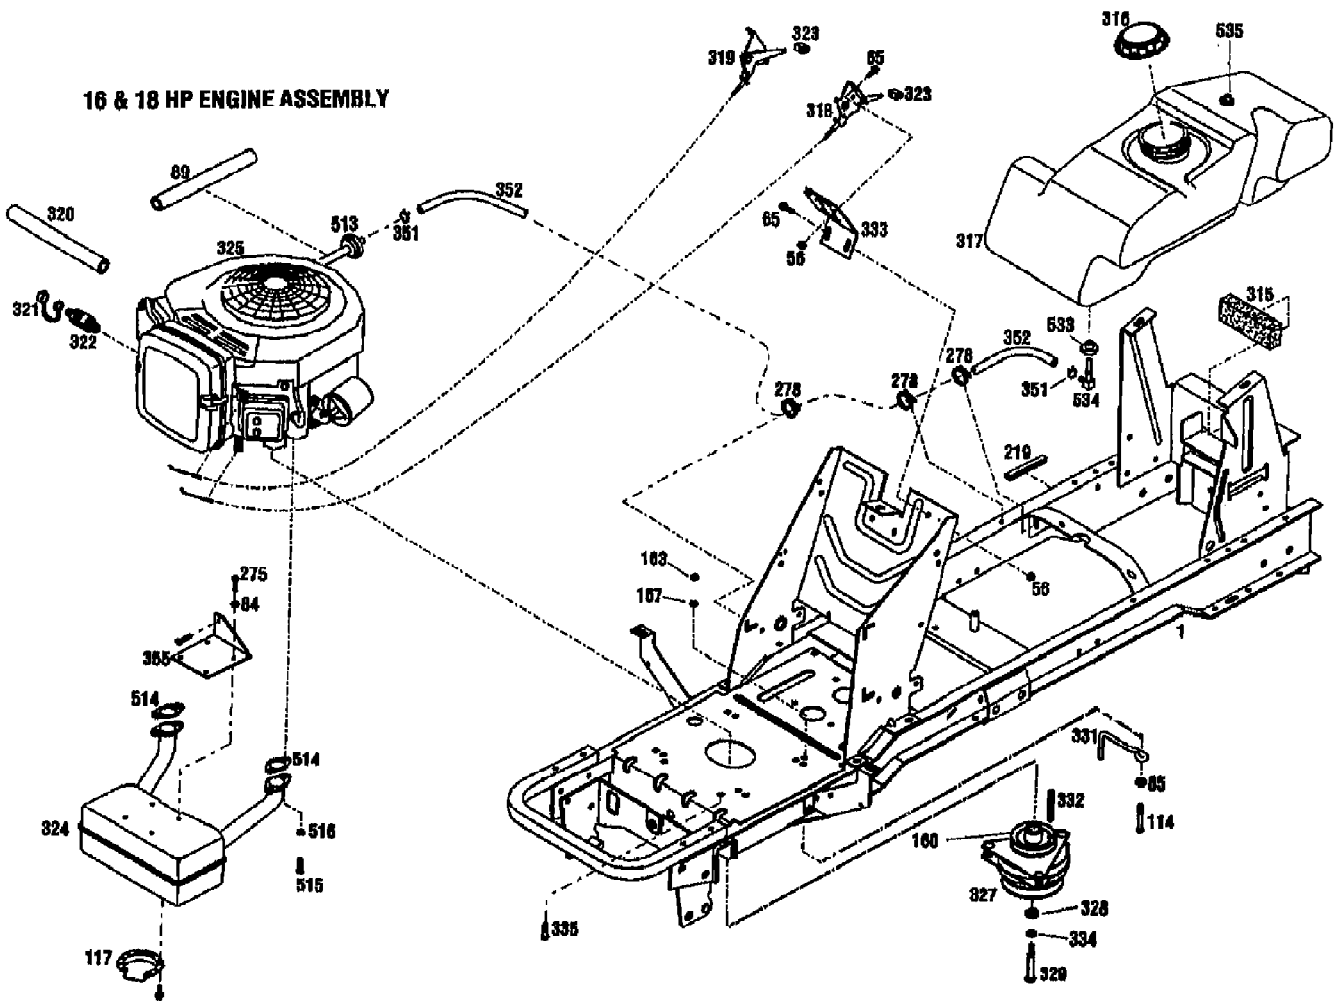

13040 18HP HYDRO GARDEN TRACTOR (S/N 130400100101)
ENGINE ASSEMBLY

13040 18HP HYDRO GARDEN TRACTOR (S/N 130400100101)
ENGINE ASSEMBLY

Page 11 of 22

Ref #	Part Number	Qty	S/P/F	Description
1	1765440001	0		ASSM-FRAME
56	1186389	0	/P	NUT-HF/LK 1/4-20 ZP
?65	1186309	0	/P	SCR-HH 1/4-20X.625
84	1100241	0	S	WASHER-LK .25 ZP
85	1107383	0	S	WASHER-FLAT 3/8 SAE
89	1768830	0		INSULATION-FUEL LINE
114	1768194	0	S	SCR-THRD FRM 3/8-16X1.50
117	1758940	0	S	DEFLECTOR-MUFFLER
160	1766201	0		PULLEY-ENGINE
?163	1186231	0	S	NUT-HEX 3/8-16 ZP
167	1100243	0	S	WASHER-LK .375 @ DEPL
219	1752694	0		TRIM
275	1111599	0	S	SCR-HH 1/4-20X.625 G5 ZP
278	1735531	0	S	TIE-CABLE NYLON BLACK
315	1766341	0		PAD-FUEL TANK
316	1766188	0	/P	CAP-FUEL
317	1765404	0		TANK-FUEL
318	1755926	0	S	THROTTLE-CONTROL
319	1758800	0	S	CONTROL-CHOKE
320	1766327	0	S	HOSE
321	1766326	0		CAP-OIL DRAIN
322	1766325	0	S	ASSM-OIL VALVE
323	1766121	0	/P	KNOB
324	1766299	0		MUFFLER
325	0	0		ENGINE 16HP B&S #303777-0333-03 {13039}
325	0	0		ENGINE 18HP B&S #350777-0117-01 {13040}
327	1755341	0	S	CLUTCH-ELECTRIC
328	1744455	0	/P	WASHER-SPEC 1.42X.468X.25 ZP
329	1767165	0	S	SCR-HH 7/16-20X3.00
331	1754787	0	/P	CLUTCH-RETAINER
332	1748146	0		KEY-.25 SQ X 2.5
333	1766119001	0		BRKT-MOUNTING CONTROL
334	1100244	0	S	WASHER-LK .438 ZP
335	1762042	0		SCR-HH 3/8-16X1.0 THDFM
351	1750687	0	S	CLAMP-HOSE
352	1767879	0		LINE-FUEL
355	1767903001	0		BRKT-MUFFLER
?513	1727491	0	S	FILTER-FUEL
514	0	0	F	MUFFLER GASKET
515	1100069	0	S	SCR-HH 1/4-20X1.0
516	1100241	0	S	WASHER-LK .25 ZP
533	1738433	0	S	BUSHING-RUBBER
534	1751477	0	S	ELBOW-90 DEG (FUEL LINE)
535	1768804	0	S	VENT-FUEL TANK
168		0		UNKNOWN