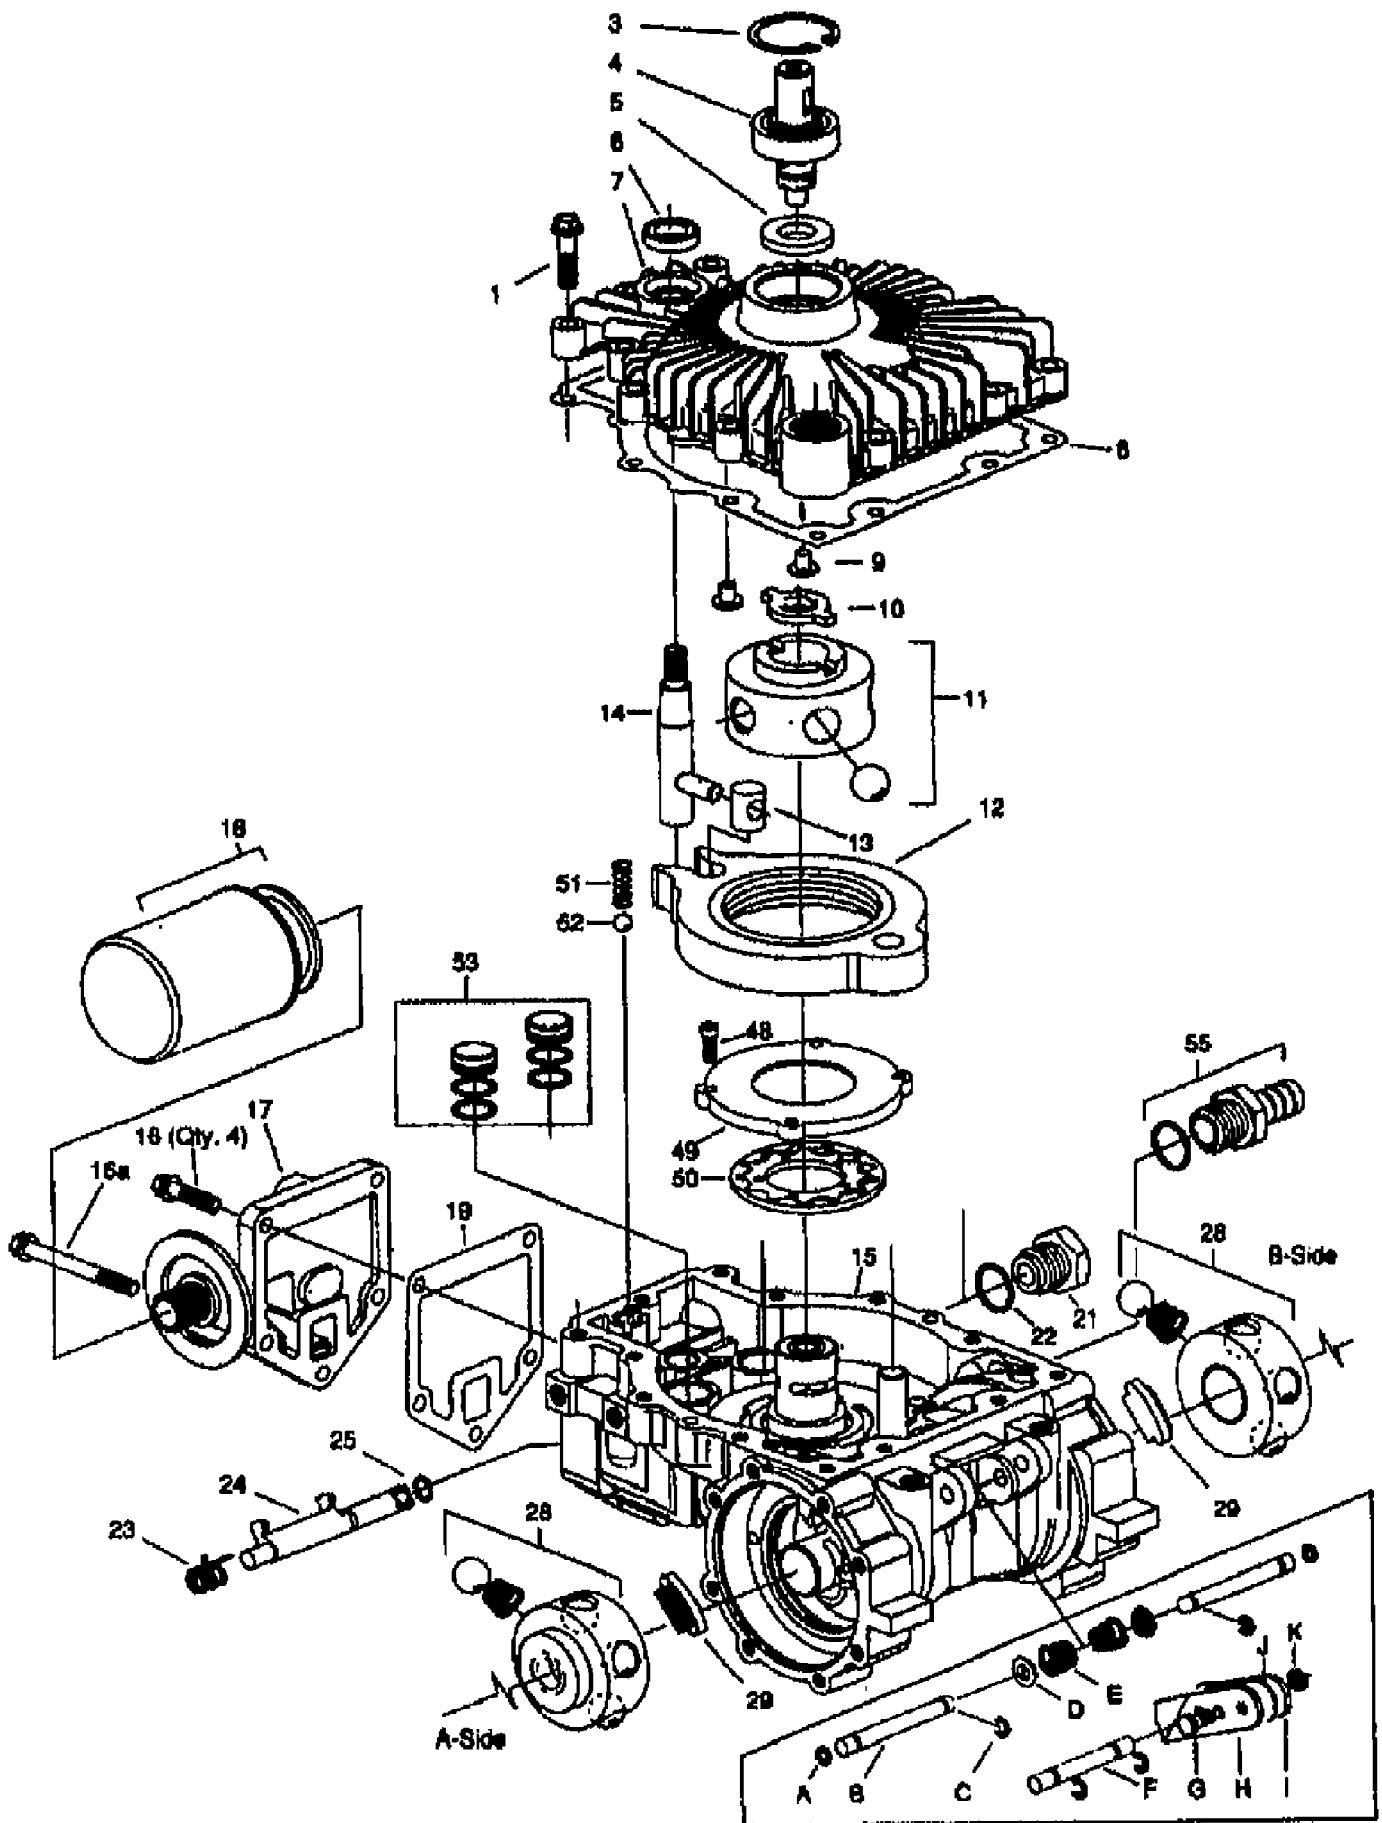

13040 18HP HYDRO GARDEN TRACTOR (S/N 130400100101)
HYDRO TRANSMISSION BREAKDOWN

Page 15 of 22

Ref #	Part Number	Qty	S/P/F	Description
	1765350	0	S	TRANSAXLE-HYDROSTATIC
1	1769200	0		SCR
3	1769201	0		RING-RETAINING
4	1760892	0		SHAFT-INPUT
5	1760893	0	S	SEAL-OIL
6	1757374	0		SEAL-CONTROL SHAFT
7	1769202	0		COVER
8	1769203	0	/P	COVER-GASKET
9	1769204	0		BUTTON
10	1769205	0		DRIVE
11	1769206	0		PUMP ROTOR/BALL/PN
12	1769207	0		RING-CAM
13	1769208	0		INSERT
14	1769209	0		SHAFT-CONTROL EXT THREAD
15	1769211	0		HOUSING
16	1769212	0		SCR
16A	1769213	0		SCR
17	1769214	0		BASE-FILTER
18	1769125	0	/P	FILTER
19	1769127	0		GASKET
21	1769215	0		NUT
22	1769216	0		SEAL-O RING
23	1769217	0		VALVE-SPRING DUMP
24	1757376	0	/P	BRACKET
25	1757377	0		RING-O
?26	1769218	0		SCR
?27	1769219	0		GASKET-AXLE HSG
28	1769220	0		15T MOTOR ROTOR/BALL
29	1769221	0		PAD-FRICTION
?30	1769222	0	/P	PLATE-REACTION
?31	1769223	0		PLATE-BACKUP
?32	1769224	0		15T SUN GEAR, FIRST
?33	1769225	0		GEAR-RING 57T
?34	1769226	0		GEAR-PLANET
?35	1769227	0		PRIMARY CARRIER
?36	1769228	0		GEAR-SUN
?37	1769229	0		GEAR-PINT
?38	1769230	0		SECOND CARRIER
?40	1769231	0		AXLE-HOUSING
?41	1769232	0		RING-RETAIN EXT
?42	1769233	0		WASHER-THRUST
?43	1769234	0		RING-RETAIN INT
?44	1757700	0		BEARING
?45	1769235	0	/P	SEAL-RADIAL LIP
?46	1769236	0		AXLE-SHAFT
48	1769237	0		SCR-HXSKT
49	1769238	0		PUMP-PLATE
50	1769239	0		GEROTOR
51	1769240	0		SPRING
52	1769241	0		BALL
53	1769242	0		PISTON
?54-A	1769243	0		SEAL-QUAD
?54-B	1769244	0		ROD-PUSH