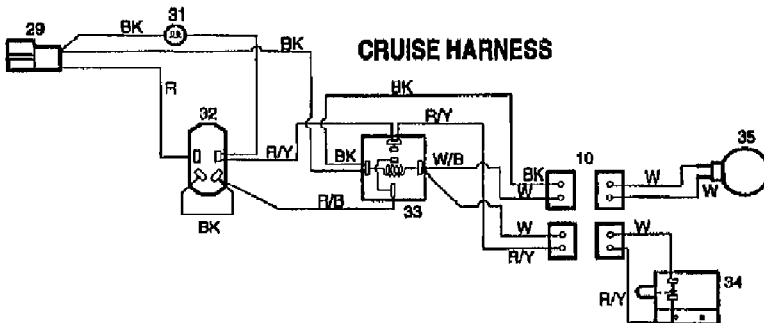

13040 18HP HYDRO GARDEN TRACTOR (S/N 130400100101)  
STEERING ASSEMBLY

13040 18HP HYDRO GARDEN TRACTOR (S/N 130400100101)  
STEERING ASSEMBLY

Page 20 of 22

Ref #	Part Number	Qty	S/P/F	Description
1	1765440001	0		ASSM-FRAME
9	1186391	0	S	NUT-HFLK 5/16-18 ZP
15	1766027	0	/P	WHEEL-STEERING
16	1765443	0		SUPPORT-STEERING SHAFT
17	1765010	0	/P	SHAFT-STEERING
18	1765243	0		GEAR-PINION
20	1768771	0	S	ASSM-STEERING GEAR
21	1703073	0	/P	WASHER-THRUST
22	1766221	0		CAP-STEERING
23	1185284	0	S	PIN-ROLL .25X2.25
24	1185348	0	S	PIN-ROLL 1/4 X 1-1/4
28	1705092	0	S	WASHER-1.0X.64X.09
29	1177567	0	S	RING-RETAINING
30	1768796	0	S	NUT-HEX/JAM 1/2-20
31	1758231	0	S	NUT-H/LK 5/8-11
32	1767953	0		SCR-HH
33	1766984	0	/P	SCR-HFLK 5/16-18X.75
34	1765315	0		LINK-DRAG
35	1186247	0	S	NUT-JAM
36	1716180	0		JOINT-BALL
40	1766242	0	/P	WASHER-SPECIAL .75X2.5
43	1185689	0		RING-HEAVY EXT HD 1.0 ID
110	1766215	0		CAP-HUB
236	1186329	0	S	SCR-HFLK 5/16-18X.75 ZP
?366	1100266	0	S	WASHER-1.75X.687X.134 ZP
387	1731504	0	S	FITTING-GREASE 90 DEGREE
501	1765316001	0		SPINDLE-WHEEL LH
502	1110150	0	S	NUT-LOCK
503	1752556	0		BEARING-FLANGE
504	1703073	0	/P	WASHER-THRUST
505	1185689	0		RING-HEAVY EXT HD 1.0 ID
506	1765009001	0	S	KIT-TIE ROD W/HDW
507	1765322001	0		AXLE-FRONT
508	1765317001	0		SPINDLE-WHEEL RH
509	1768792	0	S	TIRE-16X6.50-8
510	1766073	0		RIM-WHEEL
511	1718086	0	S	STEM-VALVE
512	1756524	0	/P	BEARING-BALL
532	1185976	0	S	FITTING-GREASE 1/4-28X2.00
356		0		UNKNOWN
602		0		UNKNOWN

13040 18HP HYDRO GARDEN TRACTOR (S/N 130400100101)  
WIRING DIAGRAM

ITEM CODE	
1	Magneto
2	Alternator
3	Fuel Solenoid
4	Headlights
5	Attachment Clutch
10	Connector
11	Battery
12	Fuse
13	Start Solenoid
14	Seat Switch
15	Brake Switch
17	Key Switch
18	Light Switch
19	Attachment Switch
20	Attachment Light
21	Start Light
24	Ammeter
25	Hourmeter
29	Cruise Socket
30	Cruise Plug
31	Cruise Light
32	Cruise Switch
33	Cruise Relay
34	Cruise/Brake Switch
35	Cruise Magnet