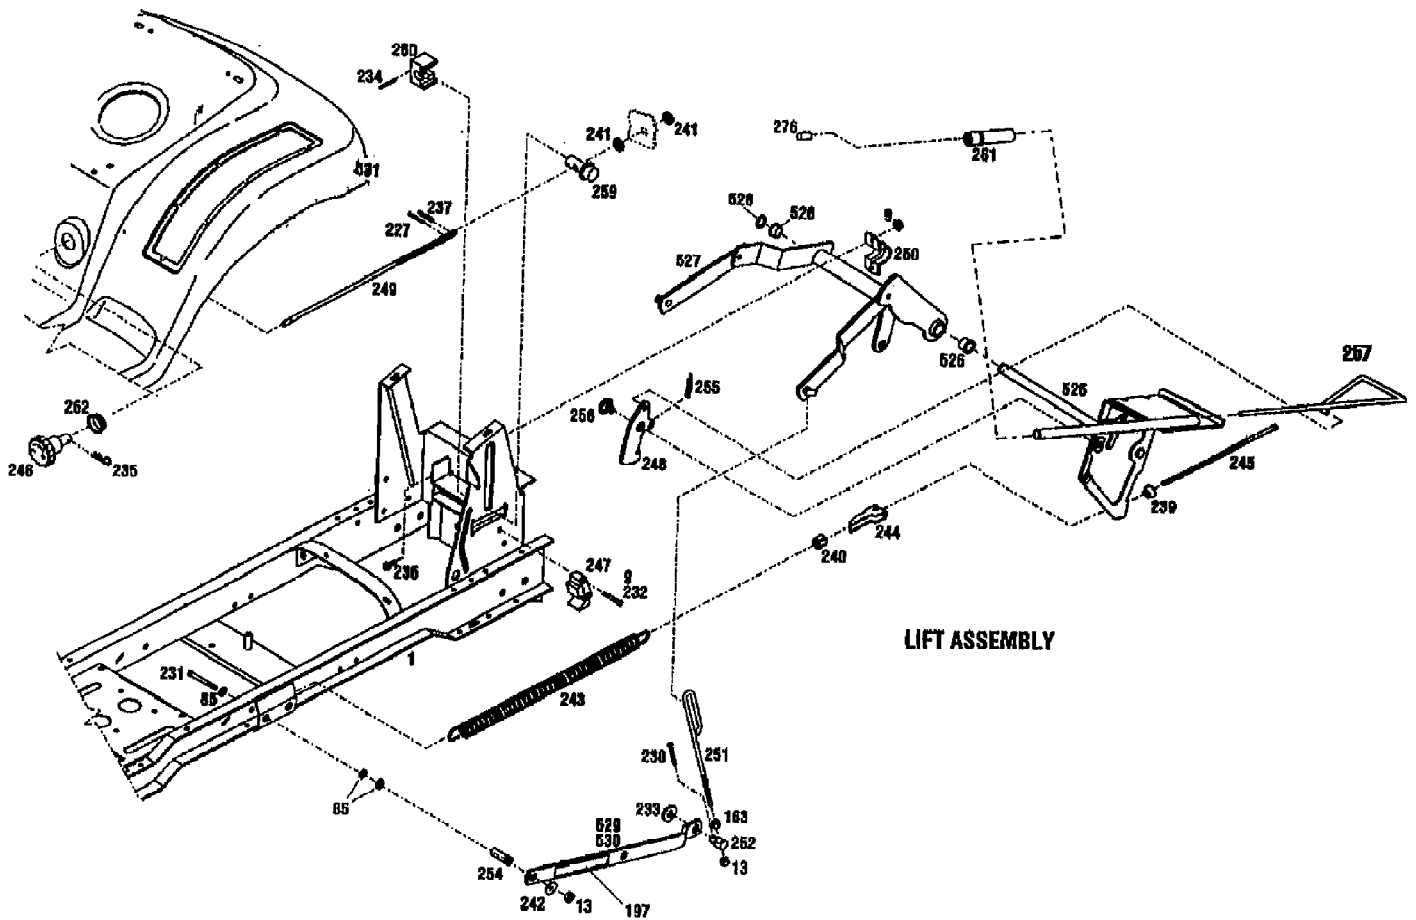

13040 18HP HYDRO GARDEN TRACTOR (S/N 130400100101)
LIFT ASSEMBLY

13040 18HP HYDRO GARDEN TRACTOR (S/N 130400100101)
LIFT ASSEMBLY

Page 18 of 22

Ref #	Part Number	Qty	S/P/F	Description
1	1765440001	0		ASSM-FRAME
9	1186391	0	S	NUT-HFLK 5/16-18 ZP
13	1733398	0	S	NUT-LOCK 3/8-16
85	1107383	0	S	WASHER-FLAT 3/8 SAE
163	1186231	0	S	NUT-HEX 3/8-16 ZP
197	1767877	0		DECAL-WARNING
227	1100349	0	S	PIN-COTTER .125 X .75 ZP
230	1100351	0		PIN-COTTER .120X1.25 ZP
231	1111614	0	S	SCR-HH 3/8-16X3.0 G5 ZP
232	1100799	0	S	SCR-HH 5/16-18X1.5 G5 ZP
?233	1107386	0	S	WASHER-1.305X.649X.098 ZP
234	1185376	0	/P	PIN-DRIVE
235	1817091	0		PIN-HITCH
236	1186329	0	S	SCR-HFLK 5/16-18X.75 ZP
237	1187961	0	/P	PIN-ROLL .156X1.0
239	1714521	0		BEARING-SPHERICAL
240	1717942	0		NUT-SPECIAL 5/16-18
241	1738490	0	/P	SPACER
242	1763355	0	S	WASHER-1.5X.375X.18 ZP
243	1765445	0		SPRING-LIFT ASSIST
244	1765457	0		BRKT-LIFT ASSIST
245	1765458	0		SCR-LIFT ASSIST
246	1765485	0	/P	KNOB-HEIGHT ADJUST
247	1766028	0		BLOCK-DETENT
248	1766029001	0		LATCH
249	1766048	0		KIT-SVC SCR HGT ADJ
250	1766057	0		CLAMP-LIFT
251	1767885	0	/P	ROD-LIFT
252	1766059	0	/P	SWIVEL-LIFT REAR
254	1766080	0		SPACER
255	1766174	0		SPRING-EXTENSION
256	1766175	0		SCR-SHOULDER
257	1766178	0		ROD
259	1766257	0		BLOCK-HEIGHT ADJUST
260	1766259	0		COLLAR-HEIGHT ADJUST
261	1766340	0		GRIP-LIFT
262	1766346	0		GROMMET-SNAP BUSHING
276	1767880	0	S	BUTTON-LIFT
525	1766032001	0		HANDLE-LIFT
526	1764140	0	/P	BUSHING
527	1766068001	0		LIFT
528	1185649	0	/P	RING-RETAINING EXT .694 ID
?529	1768718	0		LINK-LIFT W/DECAL
?530	1768717	0	/P	LINK-LIFT W/DECAL
?531	1768716	0		FENDER-RED W/DECALS
629		0		UNKNOWN
630		0		UNKNOWN