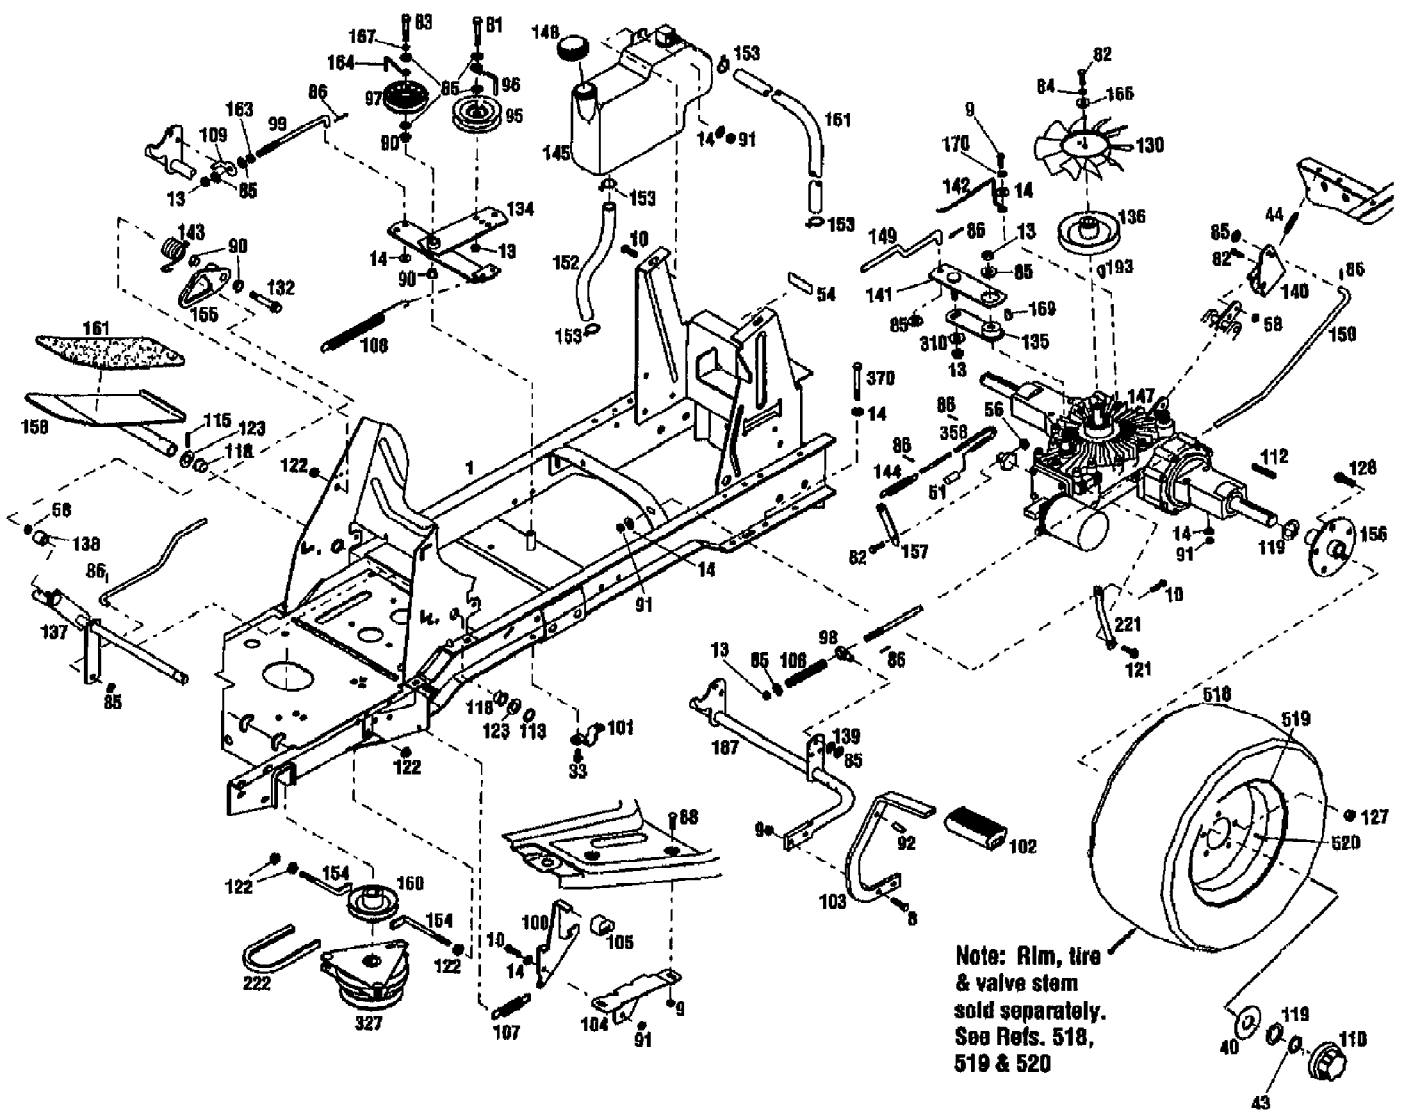

13040 18HP HYDRO GARDEN TRACTOR (S/N 130400100101)
DRIVE & HYDRO ASSEMBLY

13040 18HP HYDRO GARDEN TRACTOR (S/N 130400100101)
DRIVE & HYDRO ASSEMBLY

Page 5 of 22

Ref #	Part Number	Qty	S/P/F	Description
1	1765440001	0		ASSM-FRAME
8	1100045	0	S	SCR-HH 5/16-18X1.0 G5 ZP
9	1186391	0	S	NUT-HFLK 5/16-18 ZP
10	1100044	0	S	SCR-HHC 5/16-18X.75 GR 5 ZP
13	1733398	0	S	NUT-LOCK 3/8-16
14	1107382	0	/P	WASHER-FLAT 5/16 SAE
33	1766984	0	/P	SCR-HFLK 5/16-18X.75
40	1766242	0	/P	WASHER-SPECIAL .75X2.5
43	1185689	0		RING-HEAVY EXT HD 1.0 ID
44	1765307	0		SPRING-EXTENSION
51	1767984	0		GRIP-HANDLE
54	1767967	0		DECAL-TRANS RELEASE
56	1186389	0	/P	NUT-HF/LK 1/4-20 ZP
58	1734398	0	S	NUT-HT LK 1/4-20
81	1100048	0	S	SCR-HH 3/8-16X2.0 G5 ZP
82	1100069	0	S	SCR-HH 1/4-20X1.0
?83	1100086	0	S	SCR-HH 3/8-16X1.75 G5 ZP
84	1100241	0	S	WASHER-LK .25 ZP
85	1107383	0	S	WASHER-FLAT 3/8 SAE
86	1100346	0	S	PIN-COTTER .09X.75 ZP
88	1186097	0	S	SCR-CARR 5/16-18X.62 G2 ZP
90	1715538	0	/P	BUSHING-.5X.5 NYLON FLNG
91	1732499	0	/P	NUT-TOP/LK 5/16-18 ZP
92	1733103	0	/P	PIN-.312X.75
?95	1756151	0	/P	IDLER
96	1760096	0	/P	GUIDE-BELT
?97	1760097	0	/P	PULLEY-IDLER
98	1751848	0		SWIVEL
99	1765044	0		ROD-CLUTCH
100	1765096	0		LATCH-BRAKE CLUTCH USE1771514
101	1765156	0		CLIP-CLAMP .75 ID
102	1765167	0		PAD-FOOT PEDAL
103	1765252	0		PEDAL-BRAKE
104	1765257	0		BRKT-BRAKE LOCK
105	1765297	0		PAD-BRAKE
106	1765305	0		SPRING-COMPRESSION
107	1985140	0		SPRING-EXTENSION
?108	1765402	0	/P	SPRING-EXTENSION
109	1765461	0		ROD-PIVOT
110	1766215	0		CAP-HUB
112	1104338	0	S	KEY-.25 SQ X 2.0
113	1118808	0	/P	RING-RETAIN .625 ID
115	1120210	0		PIN-ROLL .188X1.0
118	1185802	0		BEARING-FLANGE
119	1185816	0	/P	WASHER-SPEC
121	1186327	0	/P	SCR-HFLK 5/16-18X.50 ZP
122	1186393	0	/P	NUT-HFLK 3/8-16 ZP
123	1715301	0	/P	WASHER-1.115X.637X.06
127	1753025	0	/P	NUT-LUG 7/16-20
128	1753026	0	S	BOLT-WHEEL
130	1760370	0	/P	FAN-HYDRO TRANSMISSION
132	1763219	0	/P	SCR-SHLDR 3/8-16
134	1765064	0	/P	ARM-IDLER