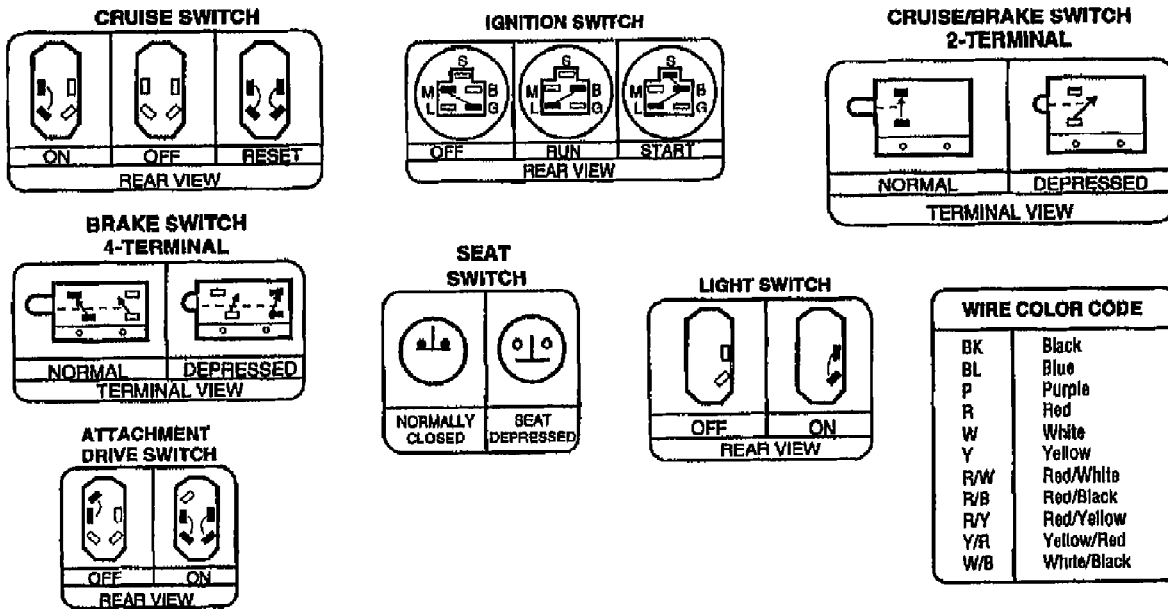

13040 18HP HYDRO GARDEN TRACTOR (S/N 130400100101)  
WIRING DIAGRAM

ITEM CODE	
1	Magneto
2	Alternator
3	Fuel Solenoid
4	Headlights
5	Attachment Clutch
10	Connector
11	Battery
12	Fuse
13	Start Solenoid
14	Seat Switch
15	Brake Switch
17	Key Switch
18	Light Switch
19	Attachment Switch
20	Attachment Light
21	Start Light
24	Ammeter
25	Hourmeter
29	Cruise Socket
30	Cruise Plug
31	Cruise Light
32	Cruise Switch
33	Cruise Relay
34	Cruise/Brake Switch
35	Cruise Magnet