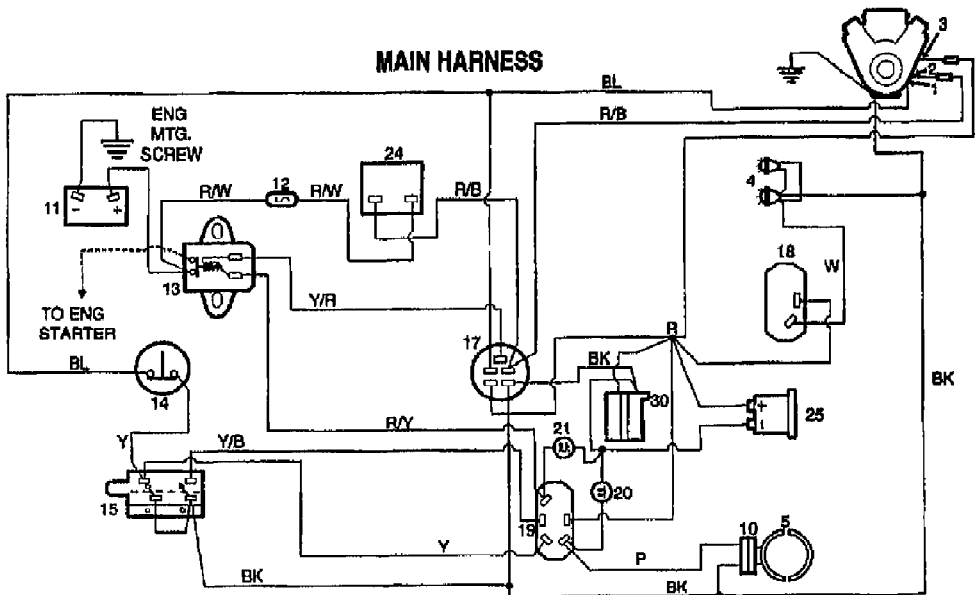

13040 18HP HYDRO GARDEN TRACTOR (S/N 130400100101)  
STEERING ASSEMBLY

13040 18HP HYDRO GARDEN TRACTOR (S/N 130400100101)  
STEERING ASSEMBLY

Page 20 of 22

Ref #	Part Number	Qty	S/P/F	Description
1	1765440001	0		ASSM-FRAME
9	1186391	0	S	NUT-HFLK 5/16-18 ZP
15	1766027	0	/P	WHEEL-STEERING
16	1765443	0		SUPPORT-STEERING SHAFT
17	1765010	0	/P	SHAFT-STEERING
18	1765243	0		GEAR-PINION
20	1768771	0	S	ASSM-STEERING GEAR
21	1703073	0	/P	WASHER-THRUST
22	1766221	0		CAP-STEERING
23	1185284	0	S	PIN-ROLL .25X2.25
24	1185348	0	S	PIN-ROLL 1/4 X 1-1/4
28	1705092	0	S	WASHER-1.0X.64X.09
29	1177567	0	S	RING-RETAINING
30	1768796	0	S	NUT-HEX/JAM 1/2-20
31	1758231	0	S	NUT-H/LK 5/8-11
32	1767953	0		SCR-HH
33	1766984	0	/P	SCR-HFLK 5/16-18X.75
34	1765315	0		LINK-DRAG
35	1186247	0	S	NUT-JAM
36	1716180	0		JOINT-BALL
40	1766242	0	/P	WASHER-SPECIAL .75X2.5
43	1185689	0		RING-HEAVY EXT HD 1.0 ID
110	1766215	0		CAP-HUB
236	1186329	0	S	SCR-HFLK 5/16-18X.75 ZP
?366	1100266	0	S	WASHER-1.75X.687X.134 ZP
387	1731504	0	S	FITTING-GREASE 90 DEGREE
501	1765316001	0		SPINDLE-WHEEL LH
502	1110150	0	S	NUT-LOCK
503	1752556	0		BEARING-FLANGE
504	1703073	0	/P	WASHER-THRUST
505	1185689	0		RING-HEAVY EXT HD 1.0 ID
506	1765009001	0	S	KIT-TIE ROD W/HDW
507	1765322001	0		AXLE-FRONT
508	1765317001	0		SPINDLE-WHEEL RH
509	1768792	0	S	TIRE-16X6.50-8
510	1766073	0		RIM-WHEEL
511	1718086	0	S	STEM-VALVE
512	1756524	0	/P	BEARING-BALL
532	1185976	0	S	FITTING-GREASE 1/4-28X2.00
356		0		UNKNOWN
602		0		UNKNOWN

13040 18HP HYDRO GARDEN TRACTOR (S/N 130400100101)  
WIRING DIAGRAM

ITEM CODE	
1	Magneto
2	Alternator
3	Fuel Solenoid
4	Headlights
5	Attachment Clutch
10	Connector
11	Battery
12	Fuse
13	Start Solenoid
14	Seat Switch
15	Brake Switch
17	Key Switch
18	Light Switch
19	Attachment Switch
20	Attachment Light
21	Start Light
24	Ammeter
25	Hourmeter
29	Cruise Socket
30	Cruise Plug
31	Cruise Light
32	Cruise Switch
33	Cruise Relay
34	Cruise/Brake Switch
35	Cruise Magnet