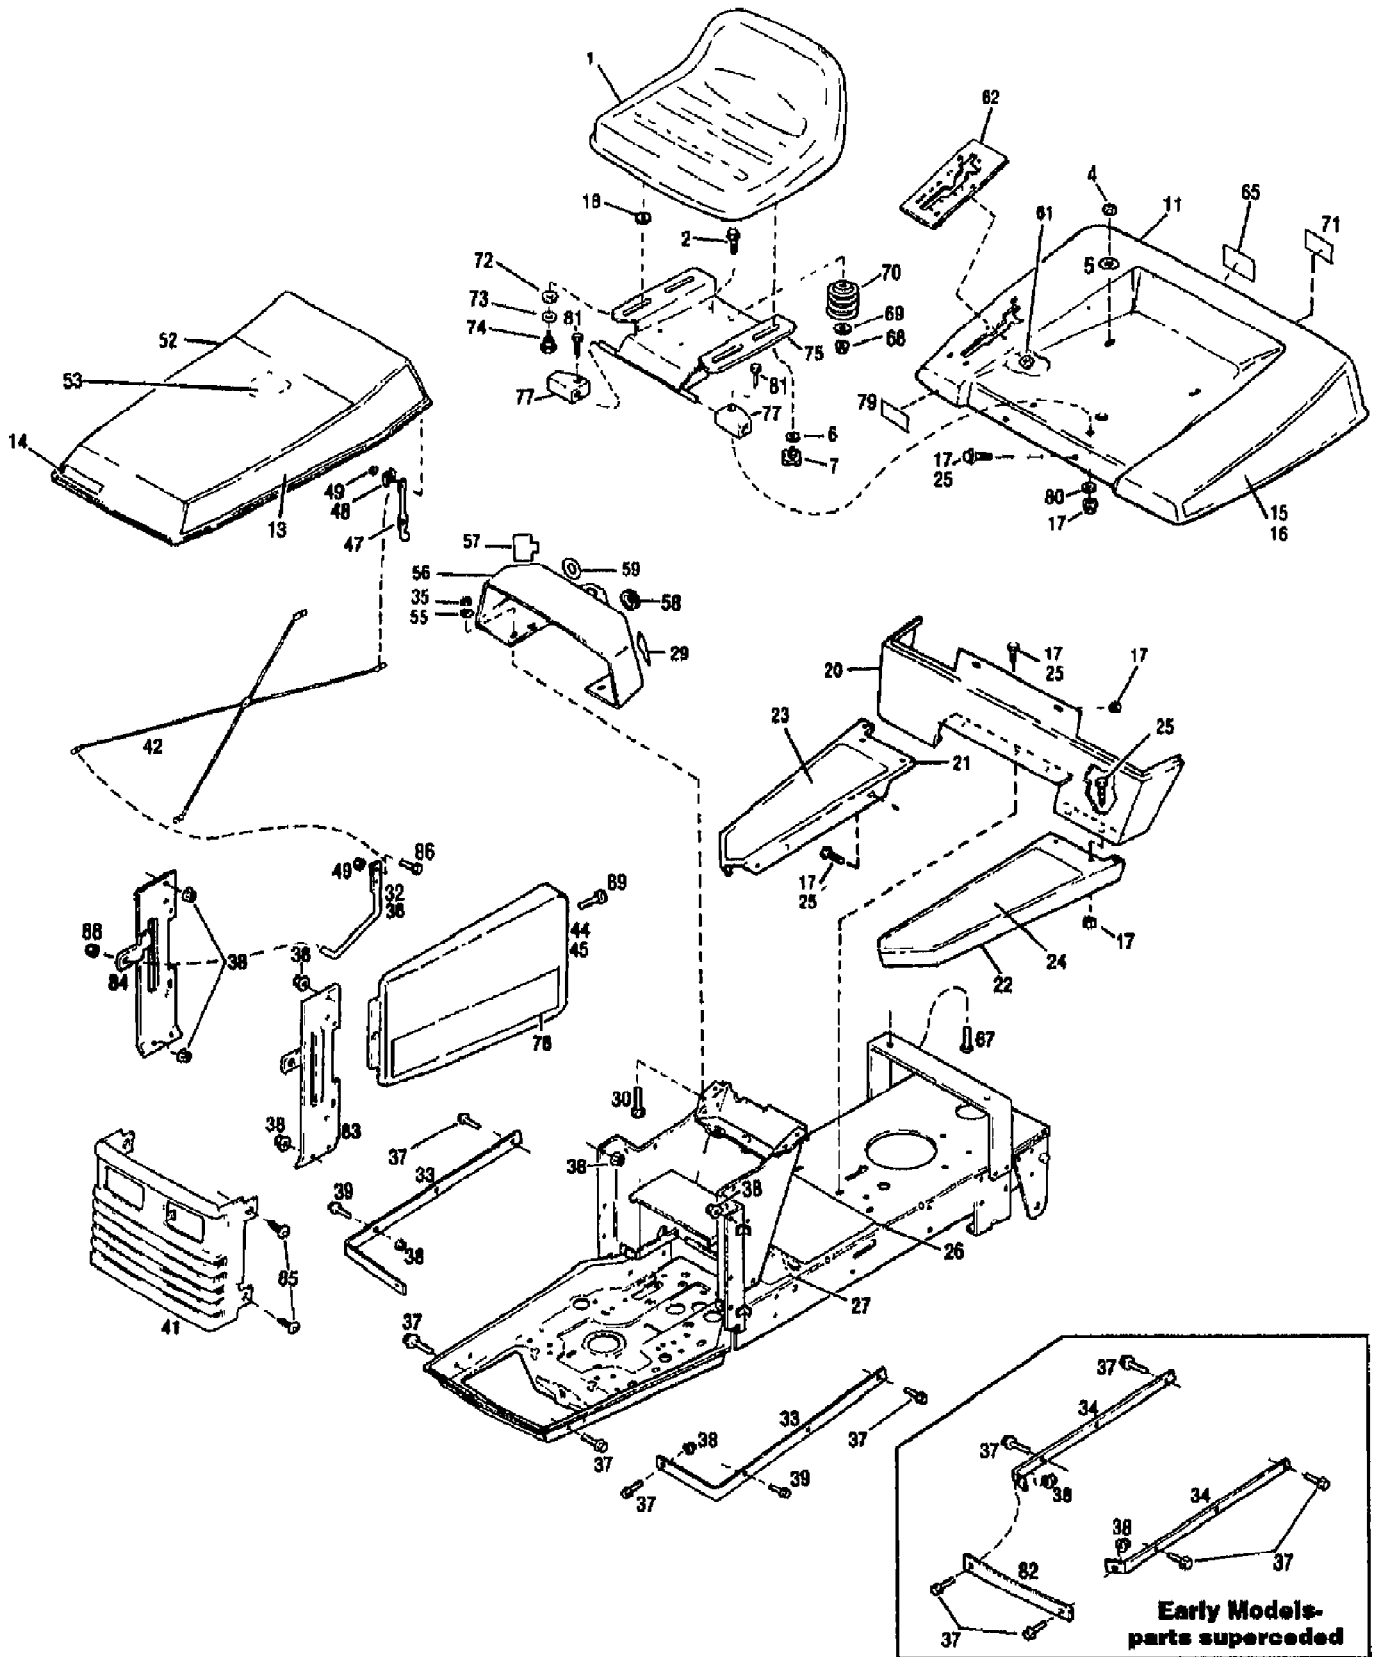

13026 12.5 GEAR DRIVE TRACTOR (S/N 130260100101)
BODYWORK & TRIM ASSEMBLY

13026 12.5 GEAR DRIVE TRACTOR (S/N 130260100101)
BODYWORK & TRIM ASSEMBLY

Page 2 of 18

Ref #	Part Number	Qty	S/P/F	Description
1	1756861	0		SEAT
2	1186347	0	S	SCR-HFLK 3/8-16X1.00 ZP
4	1732499	0	/P	NUT-TOP/LK 5/16-18 ZP
5	1713233	0	S	WASHER-1.25X.343X.059
6	1107383	0	S/F	WASHER-FLAT 3/8 SAE
7	1734269	0		KNOB
11	1761041010	0		FENDER-REAR
13	1759100	0		DECAL-LOGO
14	1759101	0		DECAL-LOGO
15	1763857	0		DECAL-FENDER RH
16	1763858	0		DECAL-FENDER LH
17	1186391	0	S	NUT-HFLK 5/16-18 ZP
18	1893445	0	S	WASHER-FLAT
20	1743987010	0		SUPT-RUNNING BOARD
21	1751805010	0		BOARD-RUNNING RH
22	1751803010	0		BOARD-RUNNING LH
23	1742665	0		PAD-FOOT RH
24	1755729	0		PAD-FOOT LH
25	1186330	0	S	SCR-LOCK
26	1755944	0		PAD-FOOT
27	1764350	0		DECAL-INST
29	1755933	0		DECAL-CHOKE
30	1111599	0	S/F	SCR-HH 1/4-20X.625 G5 ZP
32	1762861	0		LINK-HINGE RH
33	1764587010	0		ASSM-HINGE STRAP
34	1762860010	0		ASSM-HINGE STRAP
35	1734398	0	S/F	NUT-HT LK 1/4-20
36	1763048	0		LINK-HINGE LH
37	1186309	0	/P	SCR-HH 1/4-20X.625
38	1186389	0	/P	NUT-HF/LK 1/4-20 ZP
39	1186308	0	S/F	SCR-HFLK 1/4-20X.50 ZP
41	1762875	0		GRILLE
42	1764657	0		SUPPORT-HOOD ROD
44	1762858010	0		COVER-SIDE LH
45	1762859010	0		COVER-SIDE RH
47	1727127	0		LATCH-RUBBER
48	1727126	0	/P	CLIP
49	1185985	0	S	NUT W/LKWASHER 10-24 ZP
52	1762856010	0		ASSM-HOOD
53	1756876	0		DECAL-SVC INST
55	1107381	0	S/F	WASHER-FLAT 1/4 SAE
56	1753039	0		PANEL-INSTRUCTION
57	1755931	0		DECAL-THROTTLE
58	1756739	0		CAP
59	1755932	0		DECAL-IGNITION
61	1750532	0	S	NUT-SELF THREADING
62	1759453	0		QUADRANT-SHIFT
65	1757366	0		DECAL-FUEL
67	1186469	0	S	SCR-CARR 5/16-18X.75
68	1186393	0	/P	NUT-HFLK 3/8-16 ZP
69	1701055	0	/P	WASHER-FLAT 1.25X.406X.179
70	1755449	0	/P	SPRING-COMPRESSION
71	1759102	0		DECAL-LOGO FENDER