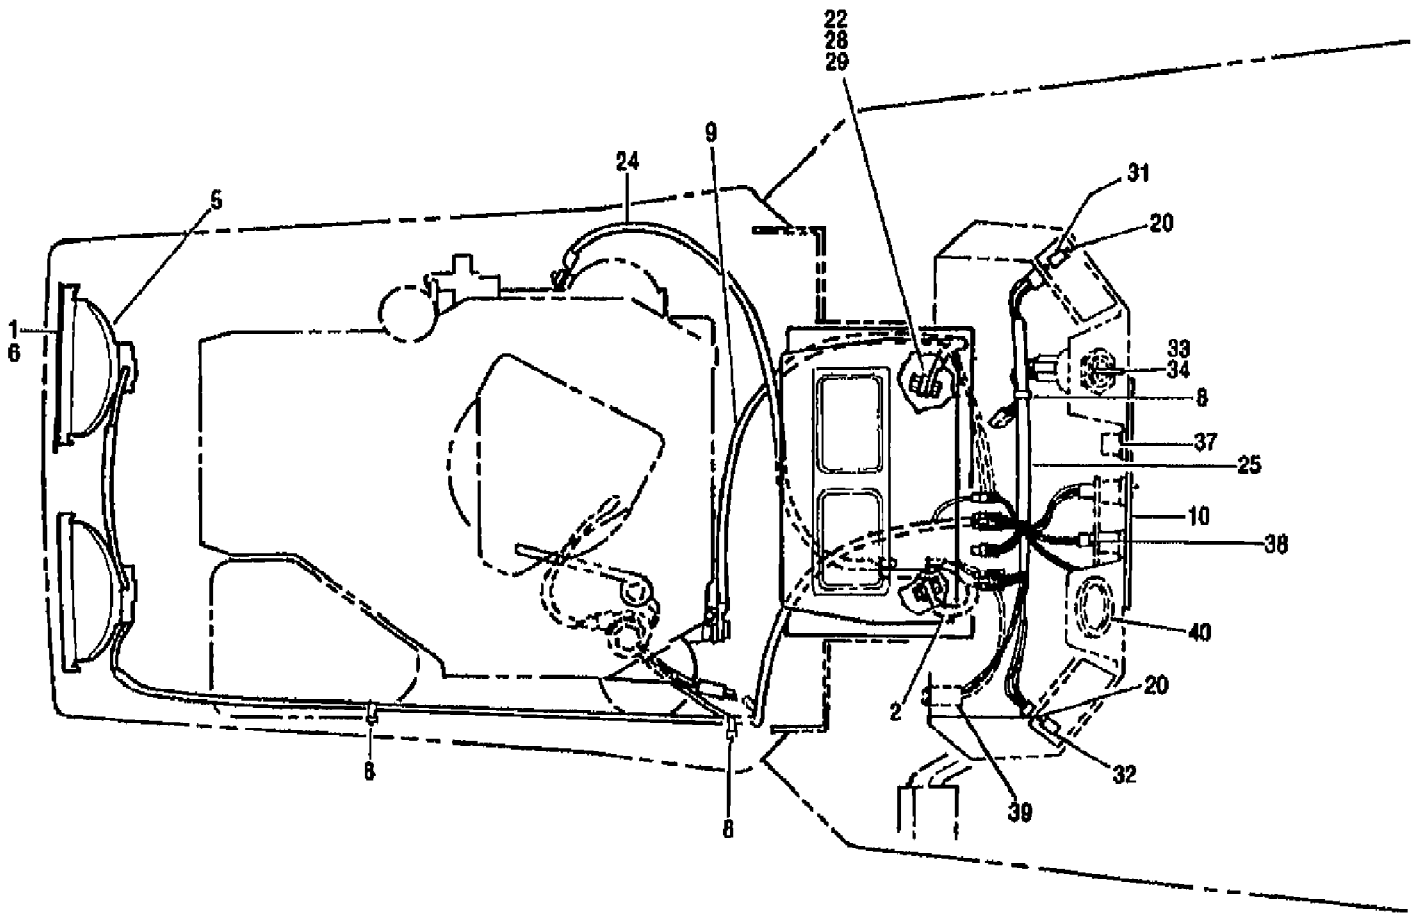

13026 12.5 GEAR DRIVE TRACTOR (S/N 130260100101)
ELECTRICAL ASSEMBLY

Page 8 of 18

Ref #	Part Number	Qty	S/P/F	Description
1	1763064	0	/P	LENSE
2	1756074	0	/P	CABLE-BATTERY (+)
?3	1752872	0	S/F	LIGHTBULB
?4	1752875	0		SOCKET
5	1752871	0	/P	ASSM-LIGHT
6	1764583	0		GASKET
8	1735531	0	S	TIE-CABLE NYLON BLACK
9	1754220	0	/P	CABLE (-)
10	1756872	0		LENSE
?13	1107381	0	S/F	WASHER-FLAT 1/4 SAE
?14	1764358	0		NUT-H/LK 1/4-20
?15	1752586	0		BOLT-HOOK
?17	1185985	0	S	NUT W/LKWASHER 10-24 ZP
?18	1752840	0		BATTERY
?19	1752137	0	S	SOLENOID
20	1750963	0		SCR-FHP #6-32X.50 ZP
22	1186229	0	S/F	NUT-HEX 1/4-20 ZP
?23	1748014	0		GROMMET-SPLIT
24	1741506	0		CABLE-STARTER
25	1752134	0		HARNESS-CONSOLE WIRING
?26	1747738	0	/P	CLIP-J
?27	1761006	0		TRAY-BATTERY
28	1100241	0	S/F	WASHER-LK .25 ZP
29	1111599	0	S/F	SCR-HH 1/4-20X.625 G5 ZP
?30	1756076	0		HARNESS-INTERLOCK
31	1754608	0	/P	SWITCH-PTO
32	1754856	0		SWITCH-LIGHT
33	1754250	0	S	SWITCH-IGNITION
34	1753986	0	/P	KEY-IGNITION
?35	1763862	0		HARNESS-WIRE ENGINE
?36	1755802	0	/P	BATTERY-HOLDDOWN
37	1735285	0	/P	BULB (MFG NO. GE 73)
38	1186020	0		SCR-PHP M6-32X.38 ZP
39	1743516	0	S	FUSE-30 AMP
40	1756739	0		CAP
?43	1755349	0		SCR-PHP 1/4-20X.50 ZP
?44	1752506	0	/P	SWITCH-SEAT
?45	1755487	0		GROMMET
?46	1734934	0		GROMMET-RUBBER
?47	1751328	0	S	SWITCH
?51	1758070	0	S	SCR-HHS 10-24X.625 ZP