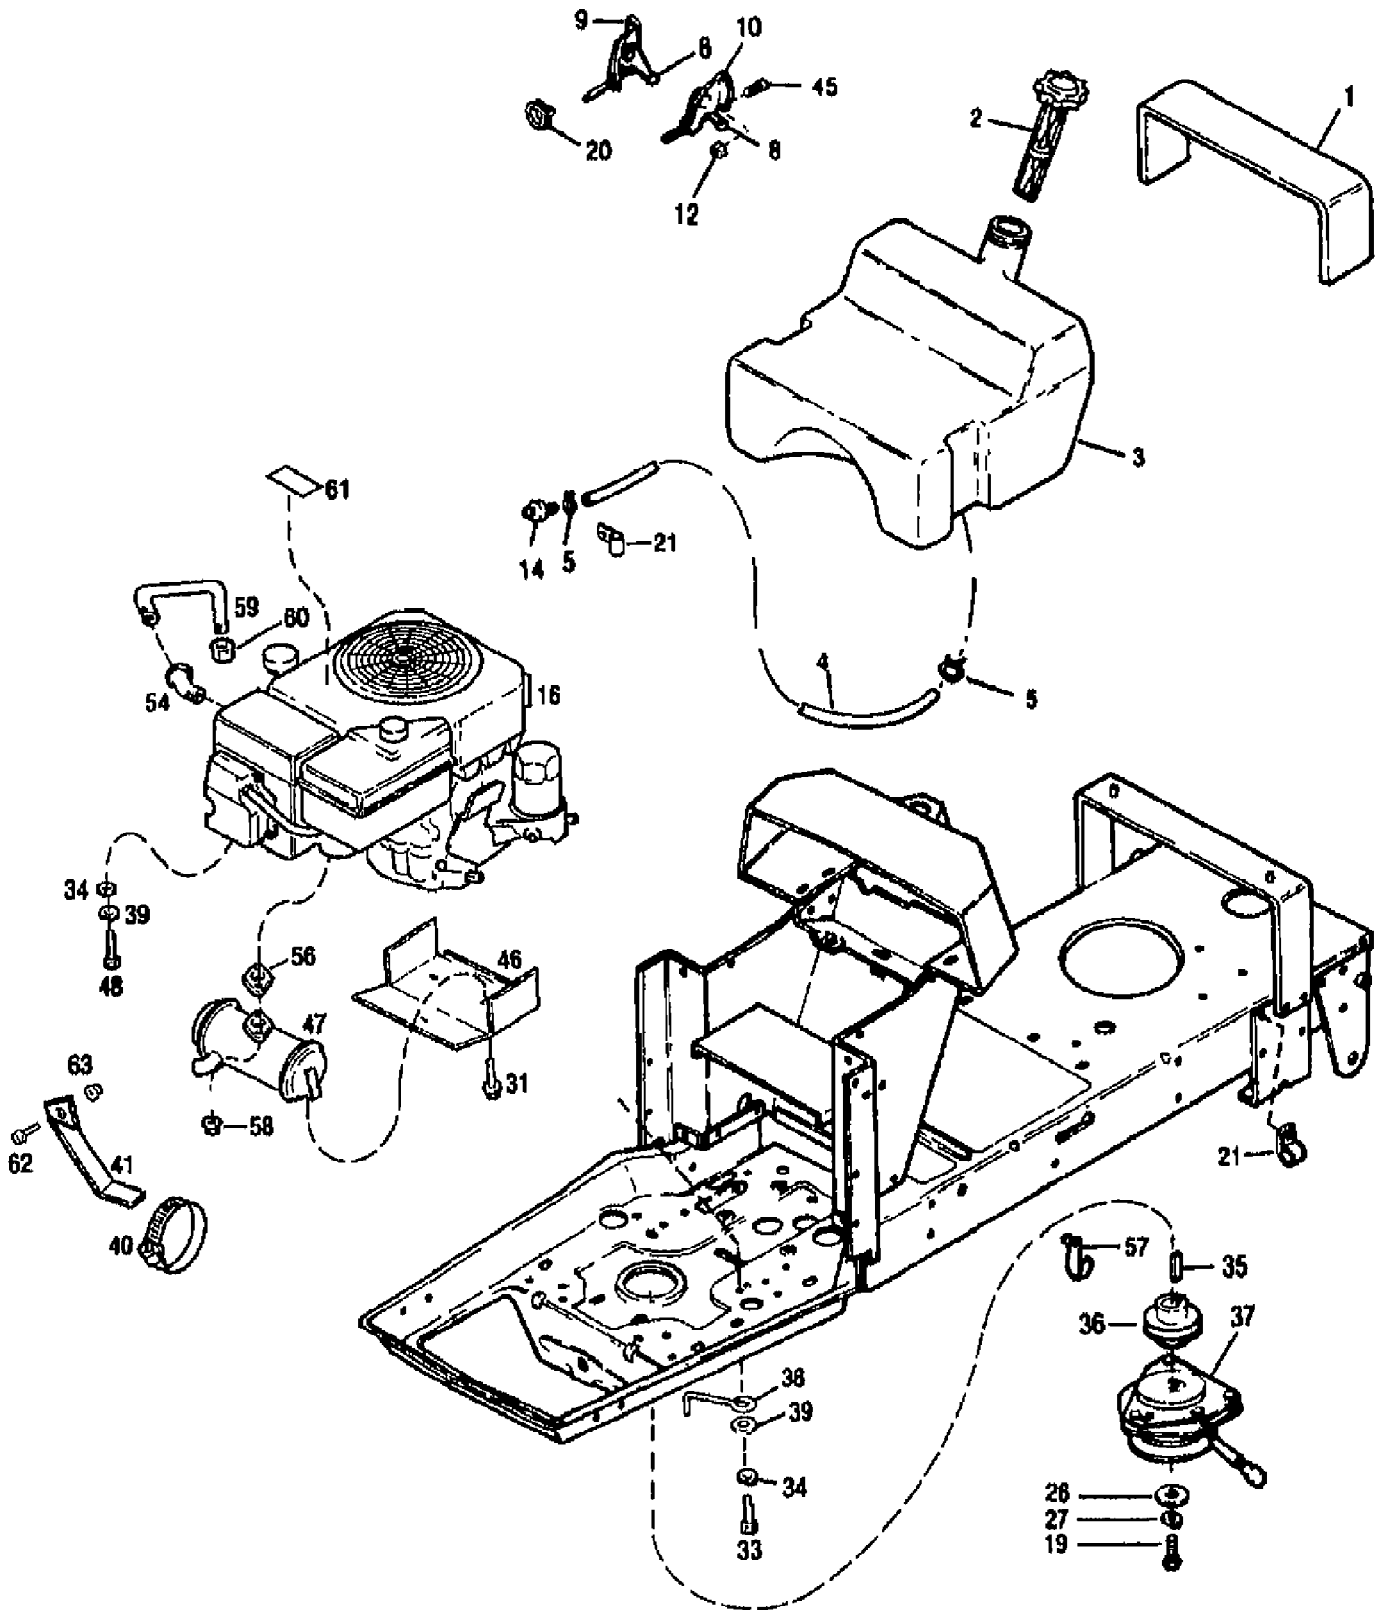

13026 12.5 GEAR DRIVE TRACTOR (S/N 130260100101)
ENGINE ASSEMBLY

13026 12.5 GEAR DRIVE TRACTOR (S/N 130260100101)
ENGINE ASSEMBLY

Page 10 of 18

Ref #	Part Number	Qty	S/P/F	Description
1	1744390	0		PAD-FUEL TANK
2	1756044	0	S	CAP-GAS
3	1756460	0		TANK-FUEL
4	1752795	0		LINE-FUEL 52"
5	1750687	0	S	CLAMP-HOSE
8	1737118	0	S	KNOB
9	1755926	0	S	THROTTLE-CONTROL
10	1755927	0		C-CONTROL
12	1185985	0	S/F	NUT W/LKWASHER 10-24 ZP
14	1727491	0	S	FILTER-FUEL
16	0	0		ENGINE, KOHLER MODEL CV1259 (OHV) 12.5 HP
19	1763988	0		SCR-HH M10X1.5X80
20	1735531	0	S	TIE-CABLE NYLON BLACK
21	1747738	0	/P	CLIP-J
26	1744455	0	/P	WASHER-SPEC 1.42X.468X.25 ZP
27	1100244	0	S/F	WASHER-LK .438 ZP
31	1763875	0		SCR-HFLK 1/4-20 X .375
33	1860219	0	F	SCR-HH M8-35
34	1100242	0	S/F	WASHER-LK .312 ZP
35	1748146	0		KEY-.25 SQ X 2.5
36	1747148	0		SHEAVE
37	1755341	0	S	CLUTCH-ELECTRIC
38	1754787	0	/P	CLUTCH-RETAINER
39	1100255	0	S/F	WASHER-FLAT 5/16 SAE
40	1740083	0	S	CLAMP-WORM
41	1764692001	0		BRKT-MUFFLER
45	1750962	0		SCR
46	1763853001	0		SHIELD-HEAT
47	1763852	0		KIT-MUFFLER
48	1860217	0	/P	BOLT-M8X25
54	1743683	0		ELBOW-45 DEGREES
56	0	0	F	GASKET
57	1745366	0		HANGER-CABLE
58	0	0	F	NUT
59	1763866	0		TUBE-OIL DRAIN
60	1745688	0		CAP-DRAIN TUBE
61	1763829	0		DECAL-ENGINE
62	1186309	0	/P/F	SCR-HH 1/4-20X.625
63	1186389	0	/P/F	NUT-HF/LK 1/4-20 ZP