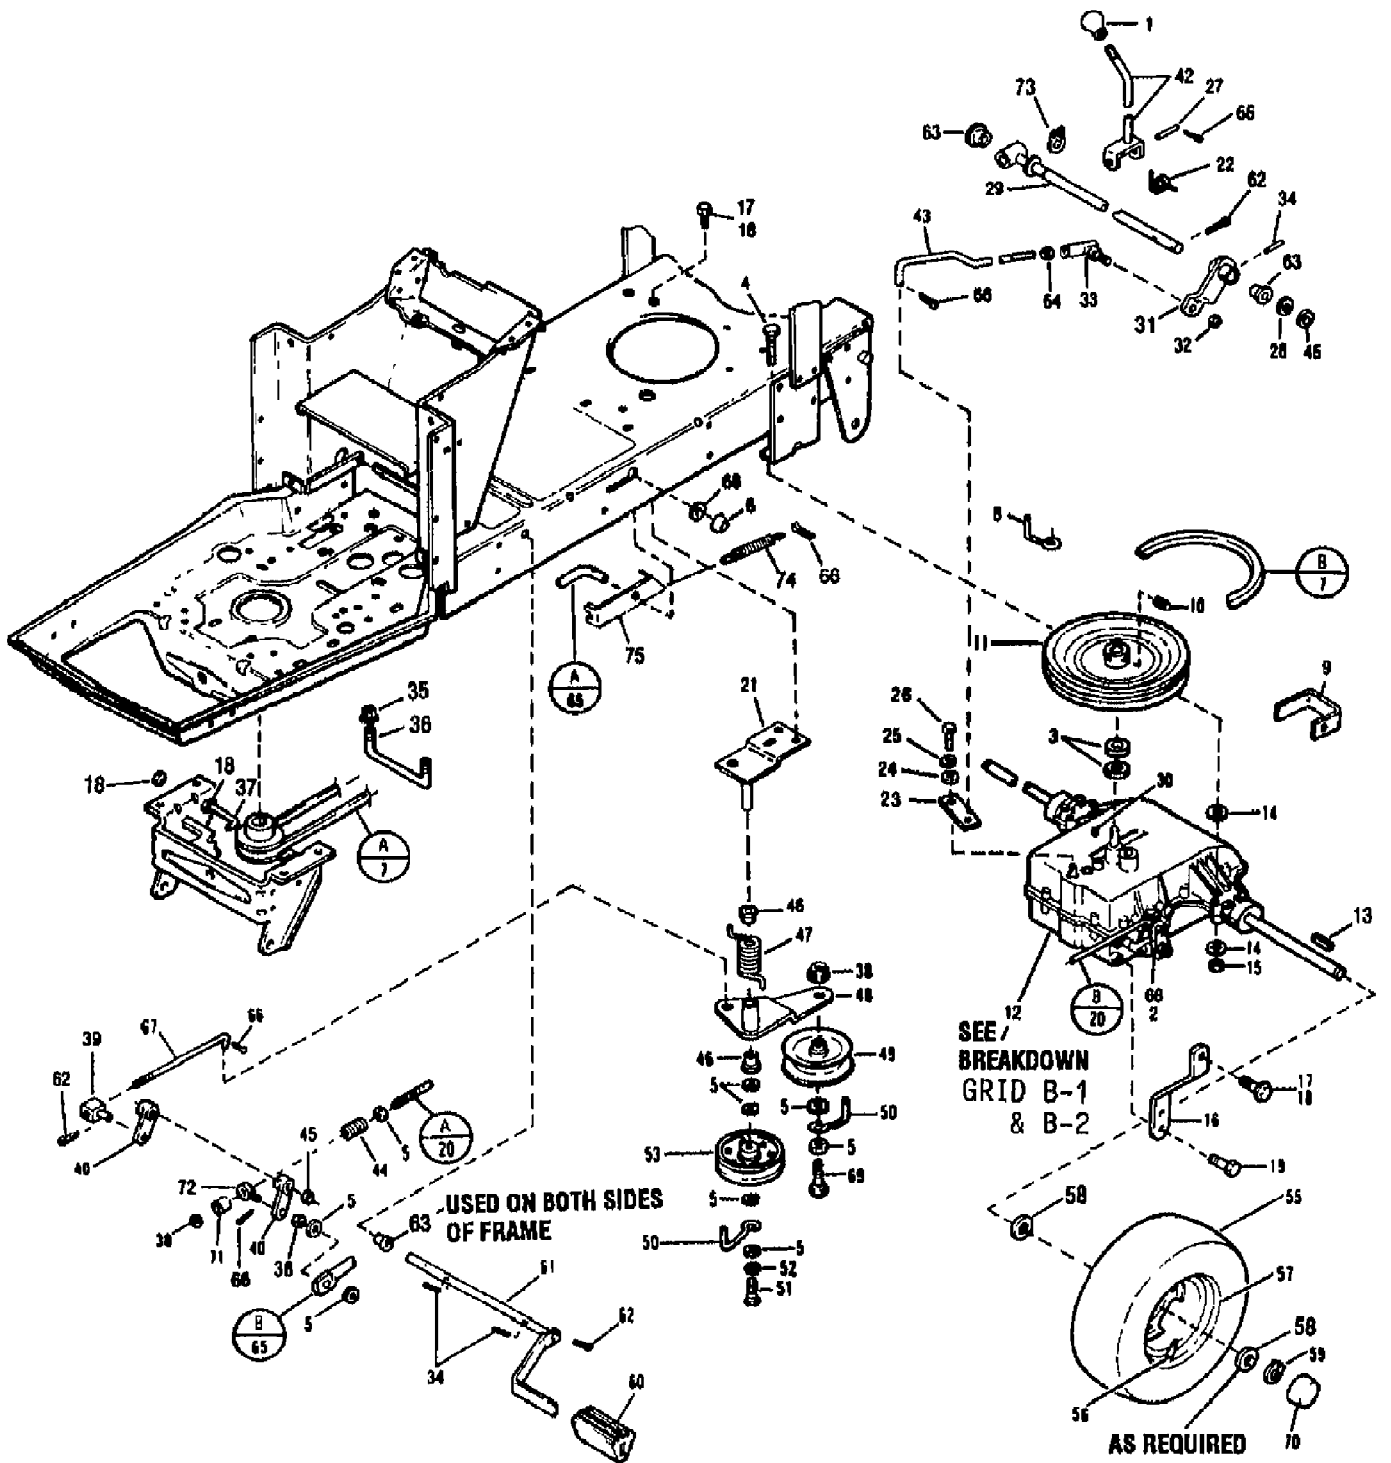

13026 12.5 GEAR DRIVE TRACTOR (S/N 130260100101)
BRAKE & CLUTCH ASSEMBLY

13026 12.5 GEAR DRIVE TRACTOR (S/N 130260100101)
BRAKE & CLUTCH ASSEMBLY

Page 5 of 18

Ref #	Part Number	Qty	S/P/F	Description
1	1724231	0		KNOB
2	1107382	0	/P/F	WASHER-FLAT 5/16 SAE
3	1705092	0	S	WASHER-1.0X.64X.09
4	1111609	0	S/F	SCR-HH 5/16-18X2.75 G5 ZP
5	1107383	0	S/F	WASHER-FLAT 3/8 SAE
6	1747186	0		CAP-PUSH ON
7	1747188	0	/P	BELT-V
8	1752798	0		ROD-BELT GUIDE
9	1750297	0		GUIDE-BELT
10	1185596	0		SCR-SET 5/16-18 X 5/16
11	1743640	0		SHEAVE-TRANSMISSION
12	0	0		5-SPEED TRANSMISSION 930-023
13	1104335	0	S	KEY-.188 SQ X 2.0
14	1100255	0	S/F	WASHER-FLAT 5/16 SAE
15	1732499	0	/P/F	NUT-TOP/LK 5/16-18 ZP
16	1742103001	0		TRANS-SUPPORT
17	1186330	0	S/F	SCR-LOCK
18	1186391	0	S/F	NUT-HFLK 5/16-18 ZP
19	1724491	0	S/F	SCR-HFLK 5/16-18X.75
20	1746943	0	/P	ROD-BRAKE
21	1751808001	0		ASSM-LEVER SUPP
22	1750526	0		SPRING-TORSION
23	1754661	0		ARM-TRANSMISSION
24	1107381	0	S/F	WASHER-FLAT 1/4 SAE
25	1100241	0	S/F	WASHER-LK .25 ZP
26	1111683	0	S/F	SCR-HHC 1.4-28 X .50
27	1750946	0		PIN-.375 X 2.42 ZP
28	1705093	0	S	WASHER-1.0X.64X.029
29	1750539	0		ASSM-SHAFT
30	1104436	0	S/F	KEY-WOODRUFF .188X.75
31	1754663	0		ASSM-ARM SHIFT
32	1186244	0		NUT-HEX
33	1752524	0		JOINT-BALL
34	1120210	0		PIN-ROLL .188X1.0
35	1186389	0	/P/F	NUT-HF/LK 1/4-20 ZP
36	1744320	0		GUIDE-BELT
37	1757291	0	/P	GUIDE-BELT
38	1733398	0	S/F	NUT-LOCK 3/8-16
39	1748491	0		PIVOT
40	1751880	0		ASSM-ARM
42	1756047	0		ASSM-SHIFT LEVER
43	1754660	0		ROD-SHIFT
44	1728908	0		SPRING
45	1107386	0	S/F	WASHER-1.305X.649X.098 ZP
46	1715538	0	/P	BUSHING-.5X.5 NYLON FLNG
47	1751809	0	/P	SPRING-TORSION
48	1746941001	0		ASSM-IDLER ARM
49	1760097	0	/P	PULLEY-IDLER
50	1760096	0	/P	GUIDE-BELT
51	1100049	0	S/F	SCR-HH 3/8-16X2.25 G5 ZP
52	1100243	0	S/F	WASHER-LK .375 @ DEPL
53	1756151	0	/P	IDLER
55	1762250	0	S	TIRE-20X8.00-8RS