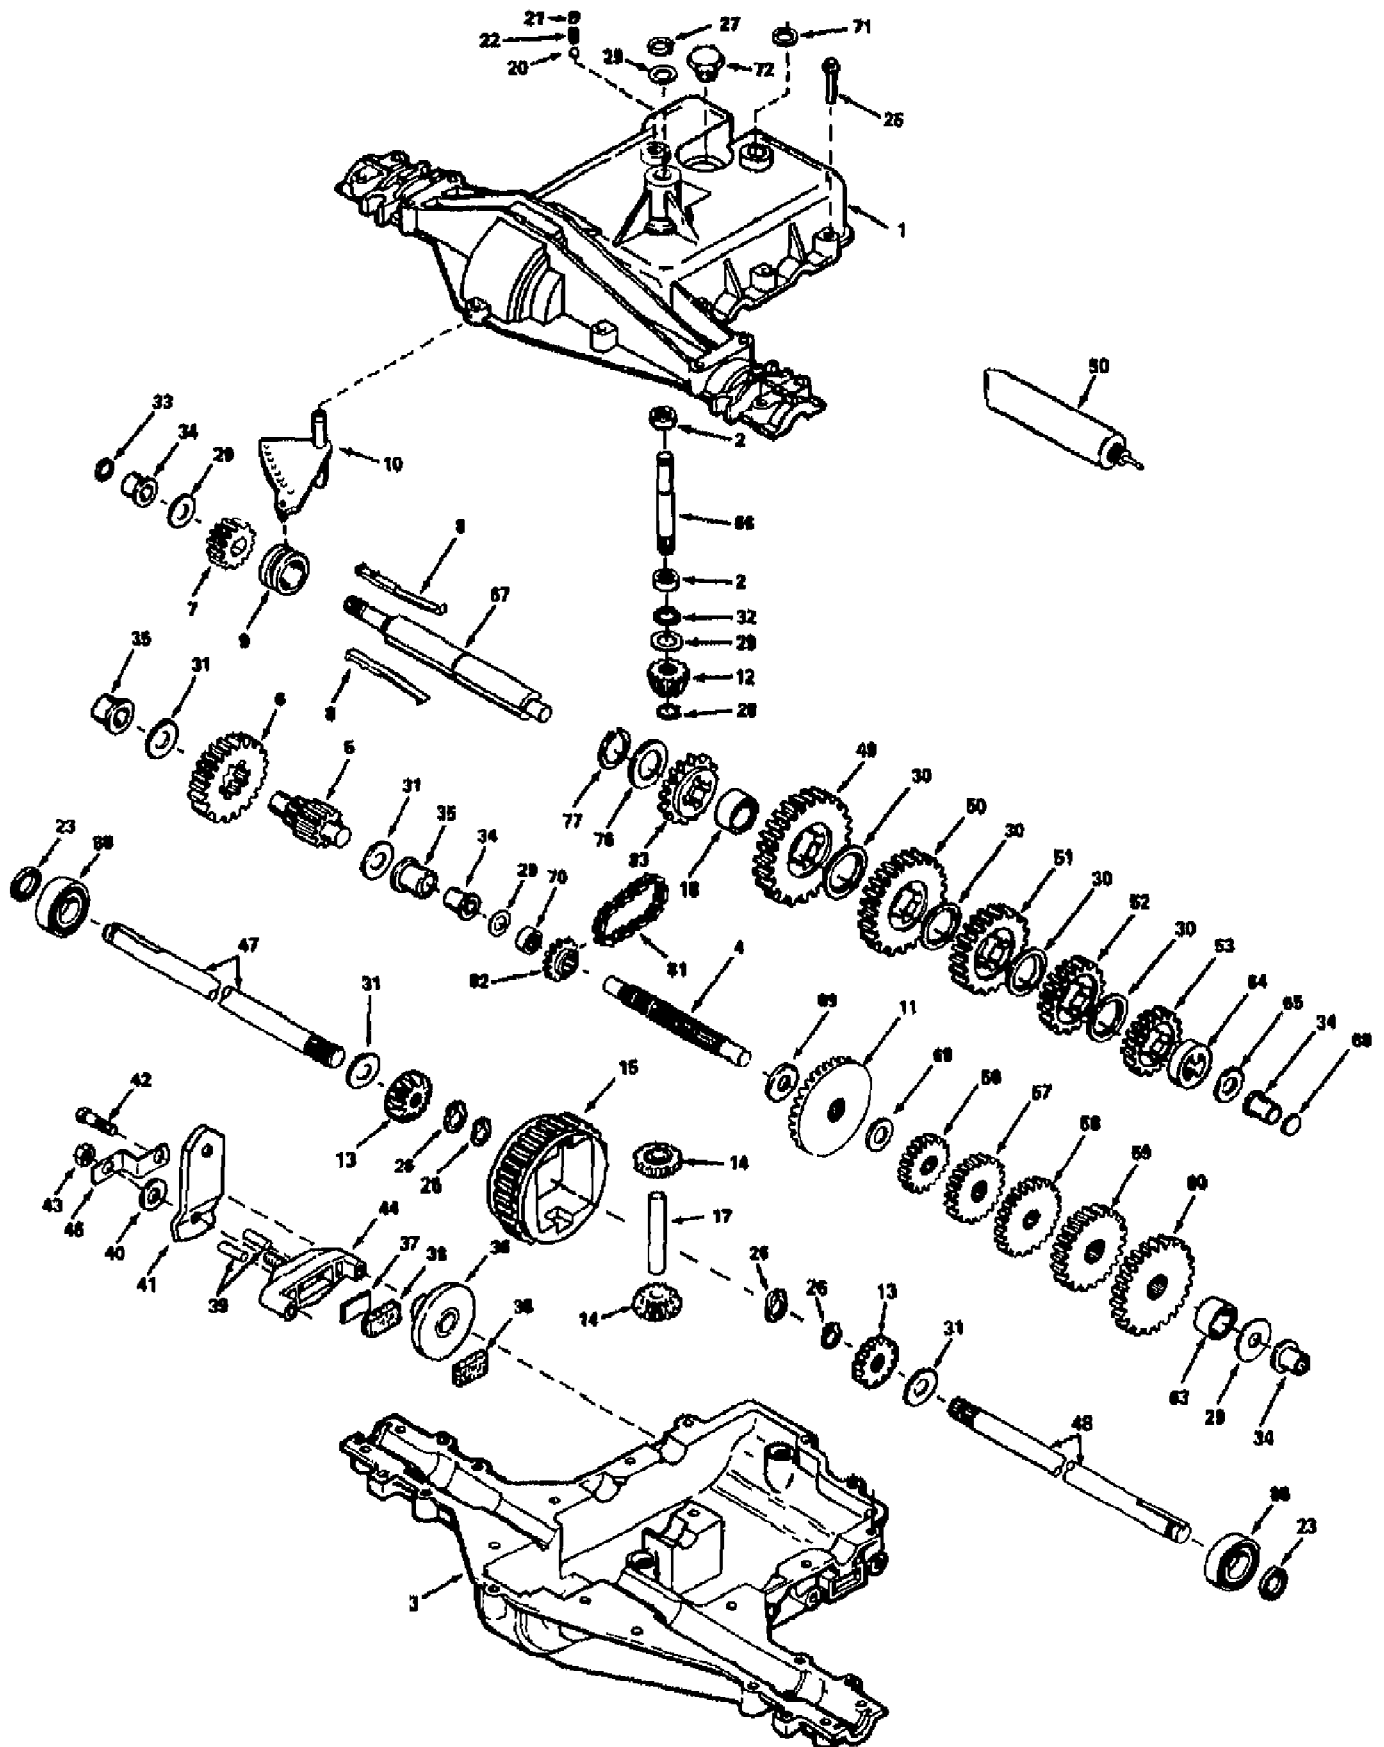

13026 12.5 GEAR DRIVE TRACTOR (S/N 130260100101)
PEERLESS TRANSAXLE ASSEMBLY

13026 12.5 GEAR DRIVE TRACTOR (S/N 130260100101)
PEERLESS TRANSAXLE ASSEMBLY

Page 15 of 18

Ref #	Part Number	Qty	S/P/F	Description
1	772108A	0		COVER, TRANSAXLE
2	780086	0		NEEDLE BEARING
3	770102	0		CASE
4	776260	0		COUNTERSHAFT
5	776219	0		SHAFT & GEAR
6	778139	0		OUTPUT GEAR
7	778136	0		SPUR GEAR
8	792136	0		SHIFT KEY
9	784352	0		COLLAR
10	784352	0		COLLAR
11	778229	0		BEVEL GEAR
12	778113A	0	S	INPUT PINION
13	778221	0		BEVEL GEAR
14	778068	0		BEVEL GEAR
15	778260	0		RING GEAR
17	786139	0		DRIVE PIN
18	786102	0		SPACER
20	792077	0		BALL
21	792078	0		SCREW
22	792079	0	S	SPRING
23	788061	0	S	SEAL
25	792073	0		SCREW
26	792125	0		RET RING
27	792035	0	S	RET RING
28	788040	0		RET RING
29	780072	0	S	WASHER
30	780108	0	S	WASHER
31	780001	0		WASHER
32	792001	0	S	O RING
33	788051	0		SQUARE CUT RING
34	780105A	0	S	BUSHING
35	780118A	0		BUSHING
36	790003	0		BRAKE DISK
37	790007	0	S	BRAKE PAD PLATE
38	790006	0		BRAKE PAD
39	786026	0	S	DOWEL PIN
40	792076	0		WASHER
41	790031	0		BRAKE LEVER
42	792073	0		SCREW
43	792075	0		NUT
44	790025	0		HOLDER
46	786086	0		BRACKET
47	774697	0		AXLE
48	774738	0		AXLE
49	778191	0		SPUR GEAR
50	778124A	0	S	SPUR GEAR
51	778123A	0	S	SPUR GEAR
52	778122A	0		SPUR GEAR
53	778209	0		SPUR GEAR
56	778230	0		SPUR GEAR
57	778126A	0		SPUR GEAR
58	778127A	0		SPUR GEAR
59	778128A	0		SPUR GEAR