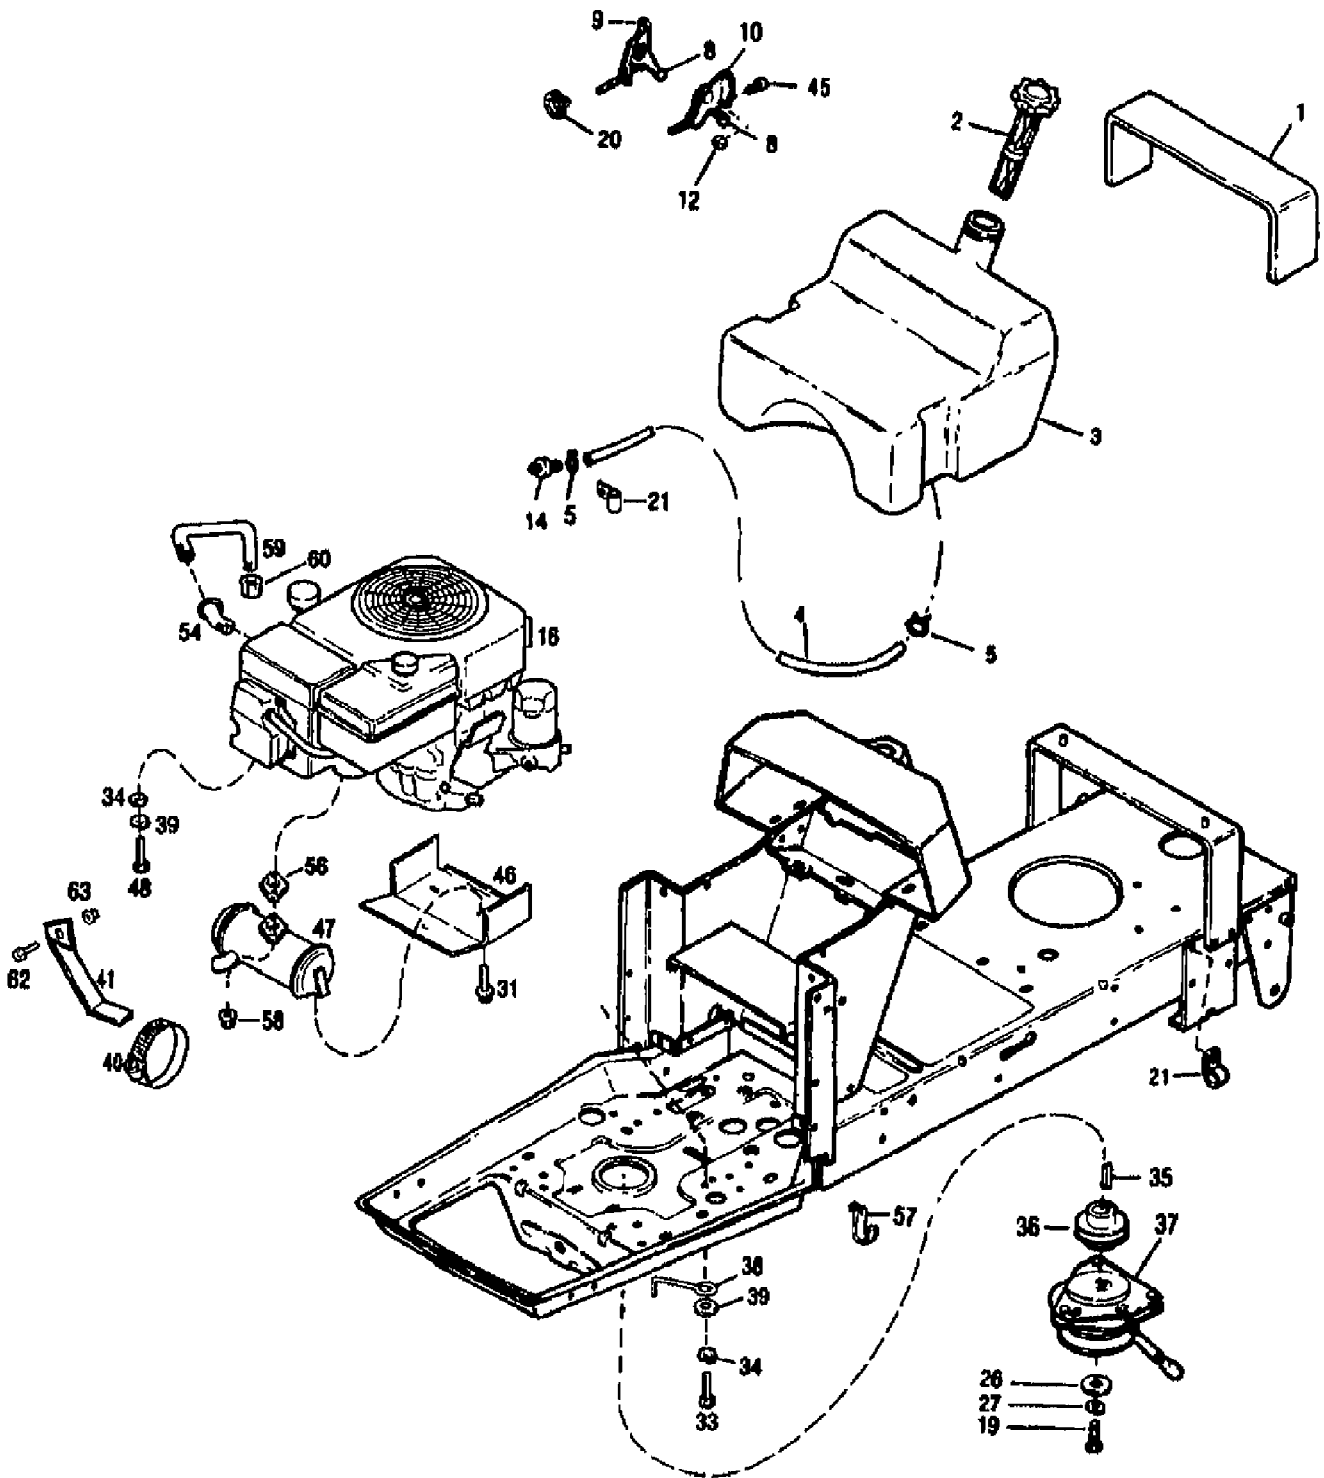

13025 12.5 GEAR DRIVE TRACTOR (S/N 130250200101)
ENGINE ASSEMBLY

Page 10 of 21

Ref #	Part Number	Qty	S/P/F	Description
1	1744390	0		PAD-FUEL TANK
2	1756044	0	S	CAP-GAS
3	1756460	0		TANK-FUEL
4	1752795	0		LINE-FUEL 52"
5	1750687	0	S	CLAMP-HOSE
8	1737118	0	S	KNOB
9	1755926	0	S	THROTTLE-CONTROL
10	1755927	0		C-CONTROL
12	1185985	0	S	NUT W/LKWASHER 10-24 ZP
14	1727491	0	S	FILTER-FUEL
16	0	0	F	ENGINE, KOHLER MODEL CV1259 (OHV) 12.5HP
19	1763988	0		SCR-HH M10X1.5X80
20	1735531	0	S	TIE-CABLE NYLON BLACK
21	1747738	0	/P	CLIP-J
26	1744455	0	/P	WASHER-SPEC 1.42X.468X.25 ZP
27	1100244	0	S	WASHER-LK .438 ZP
31	1763875	0		SCR-HFLK 1/4-20 X .375
33	1860219	0		SCR-HH M8-35
34	1100242	0	S	WASHER-LK .312 ZP
35	1748146	0		KEY-.25 SQ X 2.5
36	1747148	0		SHEAVE
37	1755341	0	S	CLUTCH-ELECTRIC
38	1754787	0	/P	CLUTCH-RETAINER
39	1100255	0	S	WASHER-FLAT 5/16 SAE
40	1740083	0	S	CLAMP-WORM
41	1764692001	0		BRKT-MUFFLER
45	1750962	0		SCR
46	1764845001	0		SHIELD-HEAT
47	1763852	0		KIT-MUFFLER
48	1860217	0	/P	BOLT-M8X25
54	1743683	0		ELBOW-45 DEGREES
56	0	0	F	GASKET
57	1745366	0		HANGER-CABLE
58	0	0	F	NUT
59	1763866	0		TUBE-OIL DRAIN
60	1745688	0		CAP-DRAIN TUBE
62	1186309	0	/P	SCR-HH 1/4-20X.625
63	1186389	0	/P	NUT-HF/LK 1/4-20 ZP