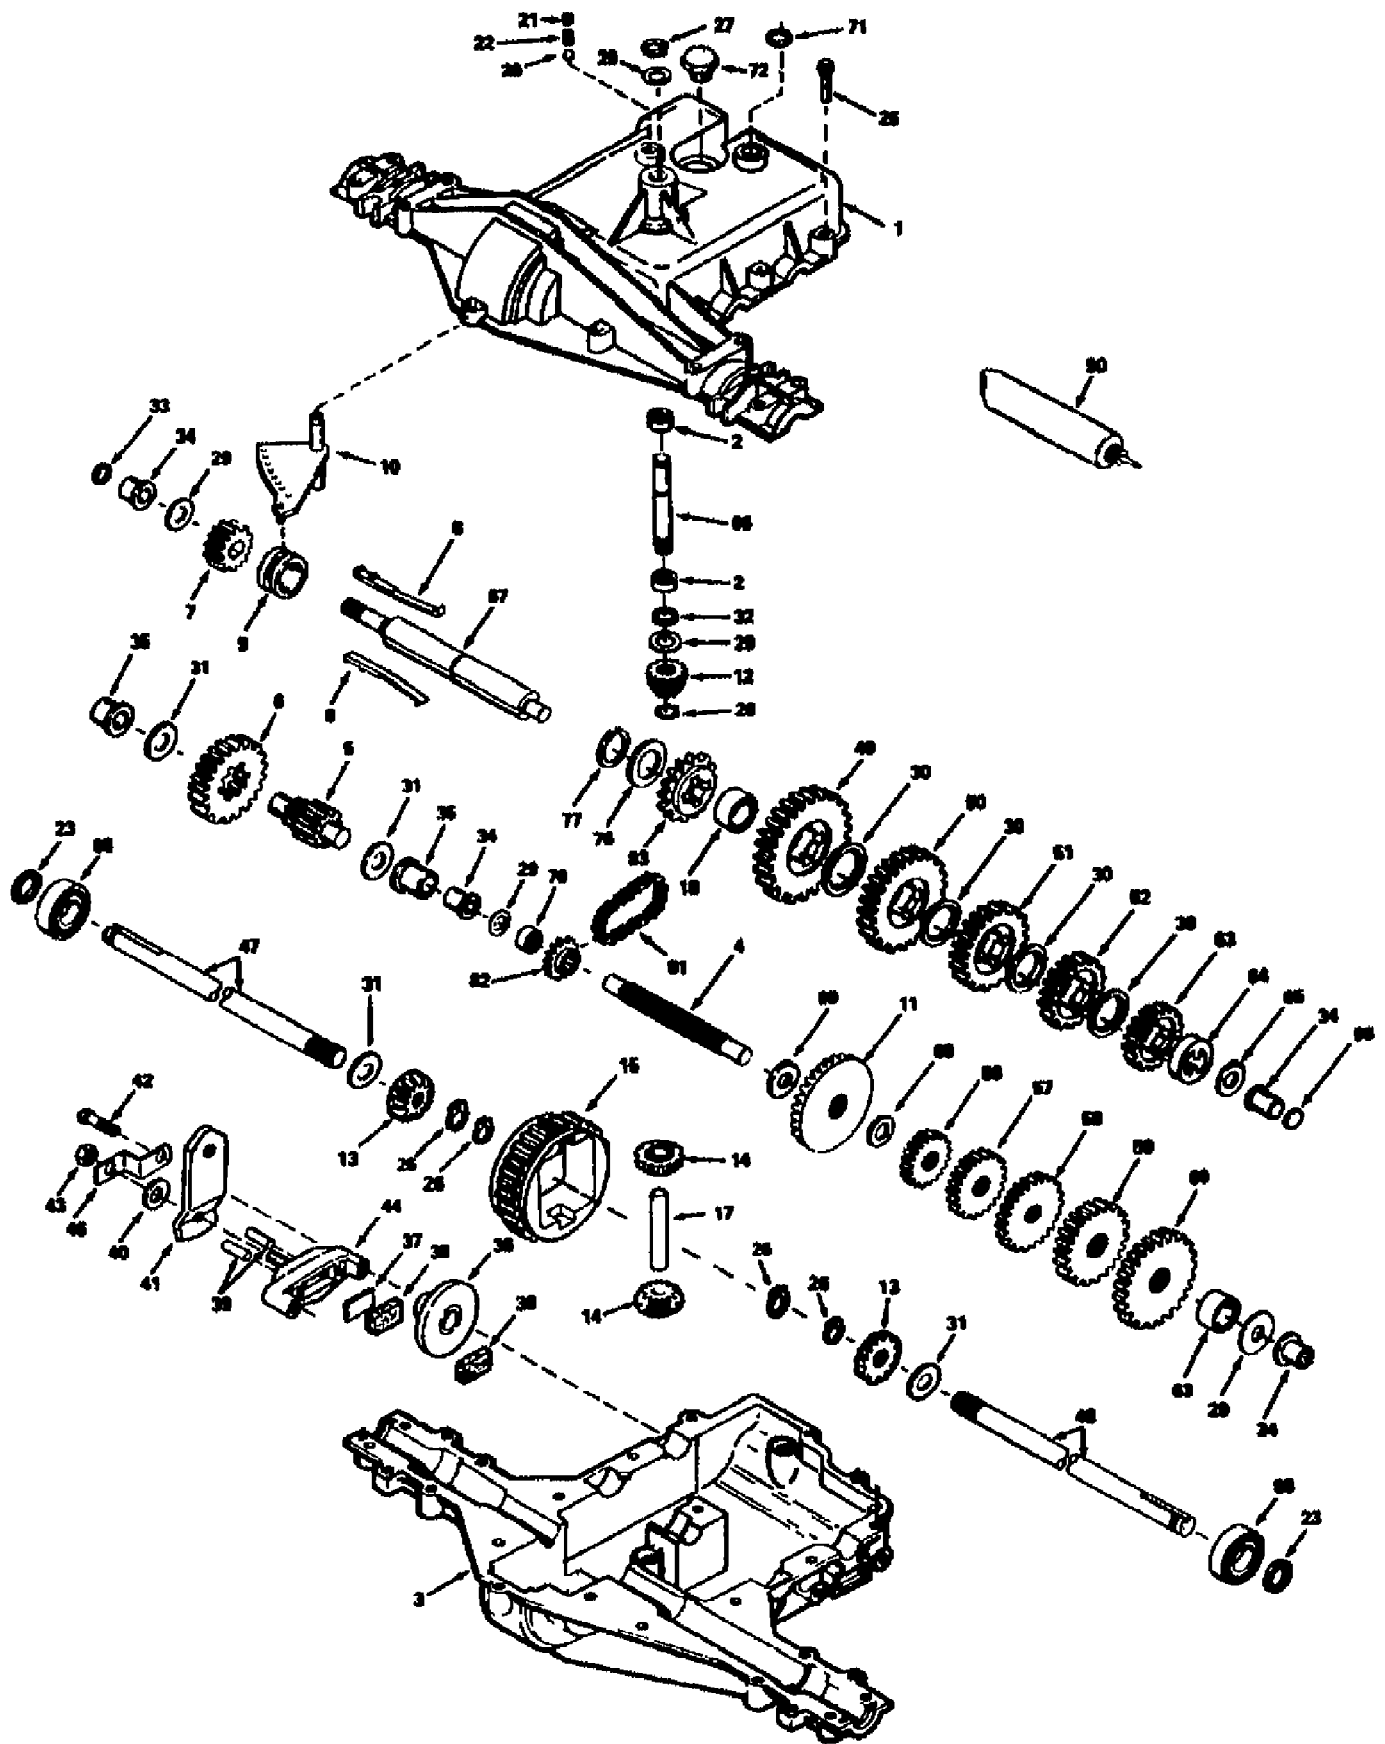

13025 12.5 GEAR DRIVE TRACTOR (S/N 130250200101)
PEERLESS TRANSAXLE ASSEMBLY 930-023

13025 12.5 GEAR DRIVE TRACTOR (S/N 130250200101)
PEERLESS TRANSAXLE ASSEMBLY 930-023

Page 18 of 21

Ref #	Part Number	Qty	S/P/F	Description
1	772108A	0		COVER, TRANSAXLE
2	780086	0		NEEDLE BEARING
3	770102	0		CASE
4	776260	0		COUNTERSHAFT
?5	776219	0		SHAFT & GEAR
6	778139	0		OUTPUT GEAR
7	778136	0		SPUR GEAR
?8	792136	0		SHIFT KEY
9	784352	0		COLLAR
10	784352	0		COLLAR
11	778229	0		BEVEL GEAR
12	778113A	0	S	INPUT PINION
13	778221	0		BEVEL GEAR
14	778068	0		BEVEL GEAR
?15	778260	0		RING GEAR
17	786139	0		DRIVE PIN
18	786102	0		SPACER
?20	792077	0		BALL
21	792078	0		SCREW
22	792079	0	S	SPRING
23	788061	0	S	SEAL
?25	792073	0		SCREW
26	792125	0		RET RING
27	792035	0	S	RET RING
?28	788040	0		RET RING
29	780072	0	S	WASHER
30	780108	0	S	WASHER
31	780001	0		WASHER
32	792001	0	S	O RING
33	788051	0		SQUARE CUT RING
34	780105A	0	S	BUSHING
?35	780118A	0		BUSHING
36	790003	0		BRAKE DISK
37	790007	0	S	BRAKE PAD PLATE
?38	790006	0		BRAKE PAD
?39	786026	0	S	DOWEL PIN
40	792076	0		WASHER
41	790031	0		BRAKE LEVER
42	792073	0		SCREW
43	792075	0		NUT
44	790025	0		HOLDER
?46	786086	0		BRACKET
47	774697	0		AXLE
?48	774738	0		AXLE
?49	778191	0		SPUR GEAR
?50	778124A	0	S	SPUR GEAR
?51	778123A	0	S	SPUR GEAR
?52	778122A	0		SPUR GEAR
?53	778209	0		SPUR GEAR
?56	778230	0		SPUR GEAR
?57	778126A	0		SPUR GEAR
?58	778127A	0		SPUR GEAR
?59	778128A	0		SPUR GEAR