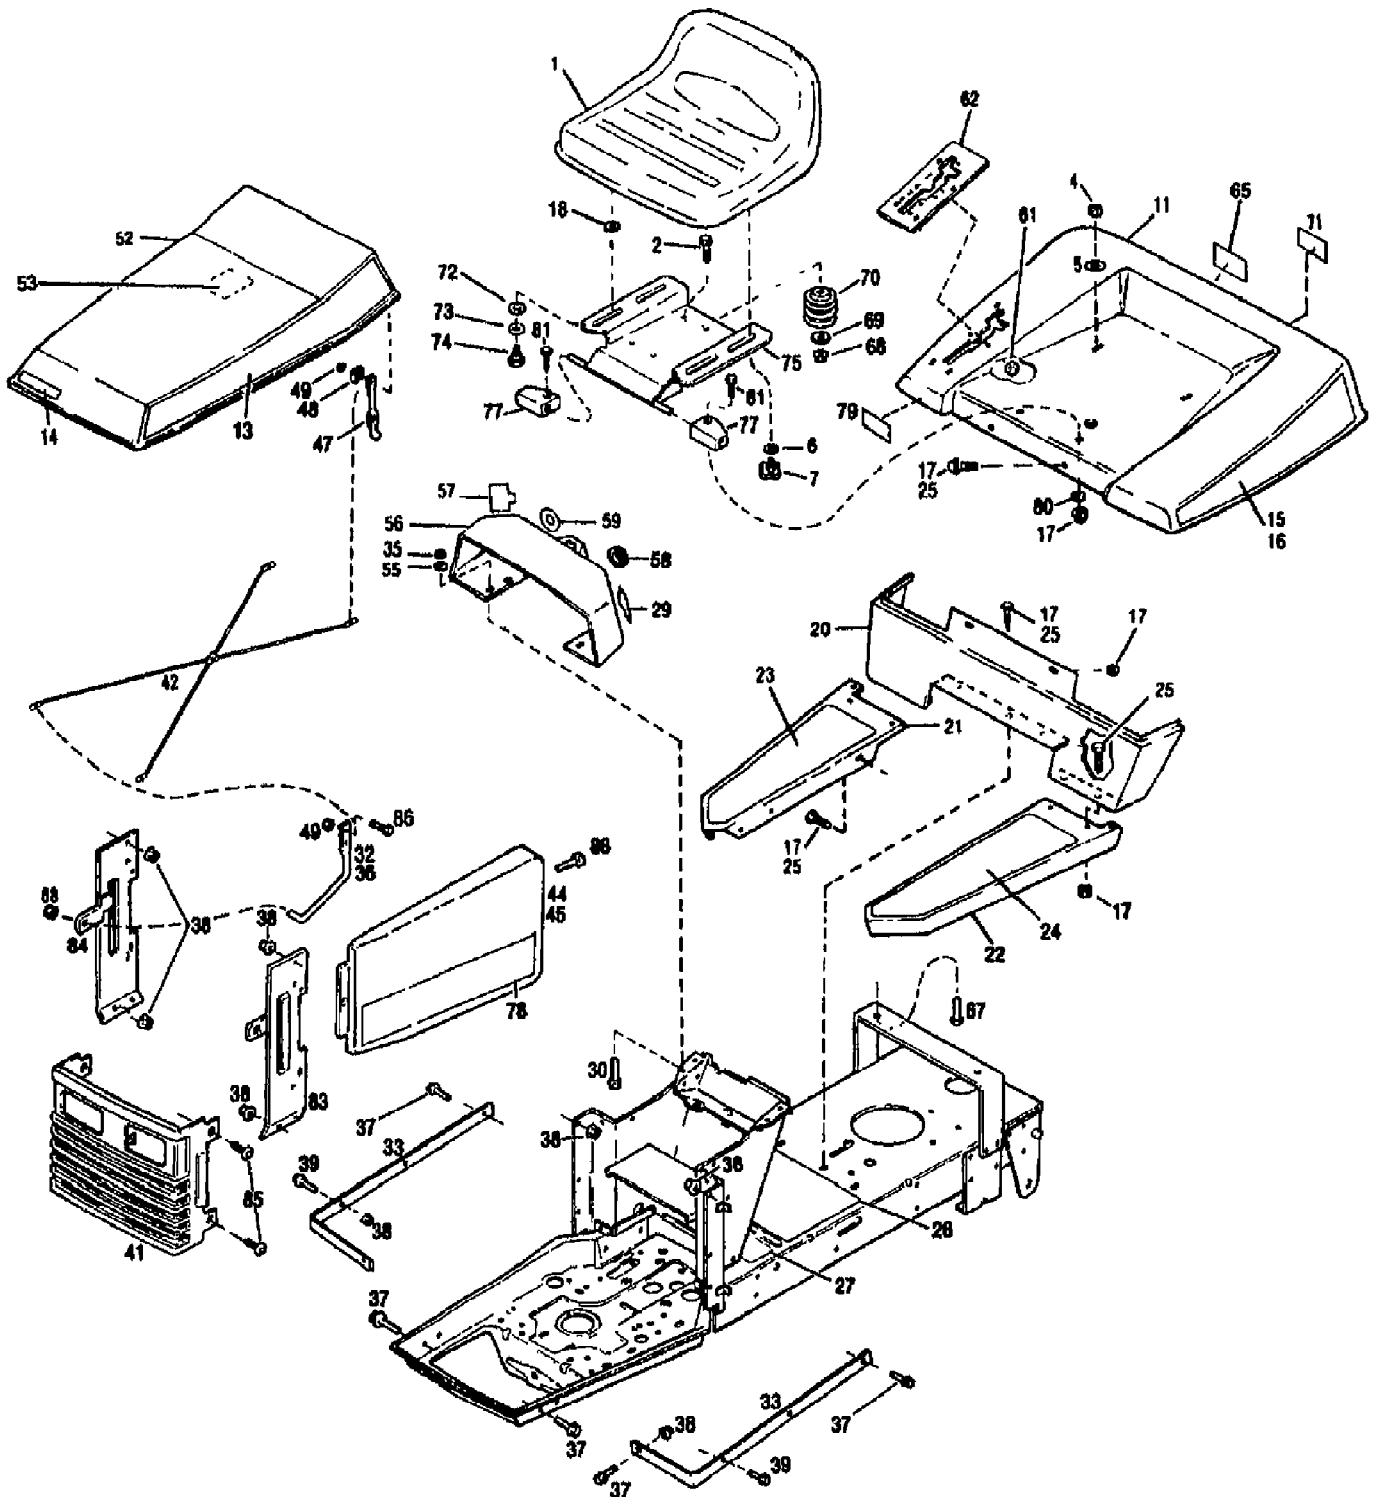

13025 12.5 GEAR DRIVE TRACTOR (S/N 130250200101)
BODYWORK & TRIM ASSEMBLY

13025 12.5 GEAR DRIVE TRACTOR (S/N 130250200101)
BODYWORK & TRIM ASSEMBLY

Page 2 of 21

Ref #	Part Number	Qty	S/P/F	Description
1	1756861	0		SEAT
2	1186347	0	S	SCR-HFLK 3/8-16X1.00 ZP
4	1732499	0	/P	NUT-TOP/LK 5/16-18 ZP
5	1713233	0	S	WASHER-1.25X.343X.059
6	1107383	0	S	WASHER-FLAT 3/8 SAE
7	1734269	0		KNOB
11	1761041010	0		FENDER-REAR
13	1759100	0		DECAL-LOGO
14	1759101	0		DECAL-LOGO
15	1763857	0		DECAL-FENDER RH
16	1763858	0		DECAL-FENDER LH
17	1186391	0	S	NUT-HFLK 5/16-18 ZP
18	1893445	0	S	WASHER-FLAT
20	1743987010	0		SUPT-RUNNING BOARD
21	1751805010	0		BOARD-RUNNING RH
22	1751803010	0		BOARD-RUNNING LH
23	1742665	0		PAD-FOOT RH
24	1755729	0		PAD-FOOT LH
25	1186330	0	S	SCR-LOCK
26	1755944	0		PAD-FOOT
27	1764350	0		DECAL-INST
29	1755933	0		DECAL-CHOKE
30	1111599	0	S	SCR-HH 1/4-20X.625 G5 ZP
32	1762861	0		LINK-HINGE RH
33	1764587010	0		ASSM-HINGE STRAP
35	1764360	0		NUT-HT/LK 1/4-20
36	1763048	0		LINK-HINGE LH
37	1186309	0	/P	SCR-HH 1/4-20X.625
38	1186389	0	/P	NUT-HF/LK 1/4-20 ZP
39	1186308	0	S	SCR-HFLK 1/4-20X.50 ZP
41	1762875	0		GRILLE
42	1764657	0		SUPPORT-HOOD ROD
44	1762858010	0		COVER-SIDE LH
45	1762859010	0		COVER-SIDE RH
47	1727127	0		LATCH-RUBBER
48	1727126	0	/P	CLIP
49	1185985	0	S	NUT W/LKWASHER 10-24 ZP
52	1762856010	0		ASSM-HOOD
53	1756876	0		DECAL-SVC INST
55	1107381	0	S	WASHER-FLAT 1/4 SAE
56	1753039	0		PANEL-INSTRUCTION
57	1755931	0		DECAL-THROTTLE
58	1756739	0		CAP
59	1755932	0		DECAL-IGNITION
61	1750532	0	S	NUT-SELF THREADING
62	1759453	0		QUADRANT-SHIFT
65	1757366	0		DECAL-FUEL
67	1186469	0	S	SCR-CARR 5/16-18X.75
68	1186393	0	/P	NUT-HFLK 3/8-16 ZP
69	1701055	0	/P	WASHER-FLAT 1.25X.406X.179
70	1755449	0	/P	SPRING-COMPRESSION
71	1759102	0		DECAL-LOGO FENDER
72	1706782	0	/P	WASHER-BOW .74X.52X.01