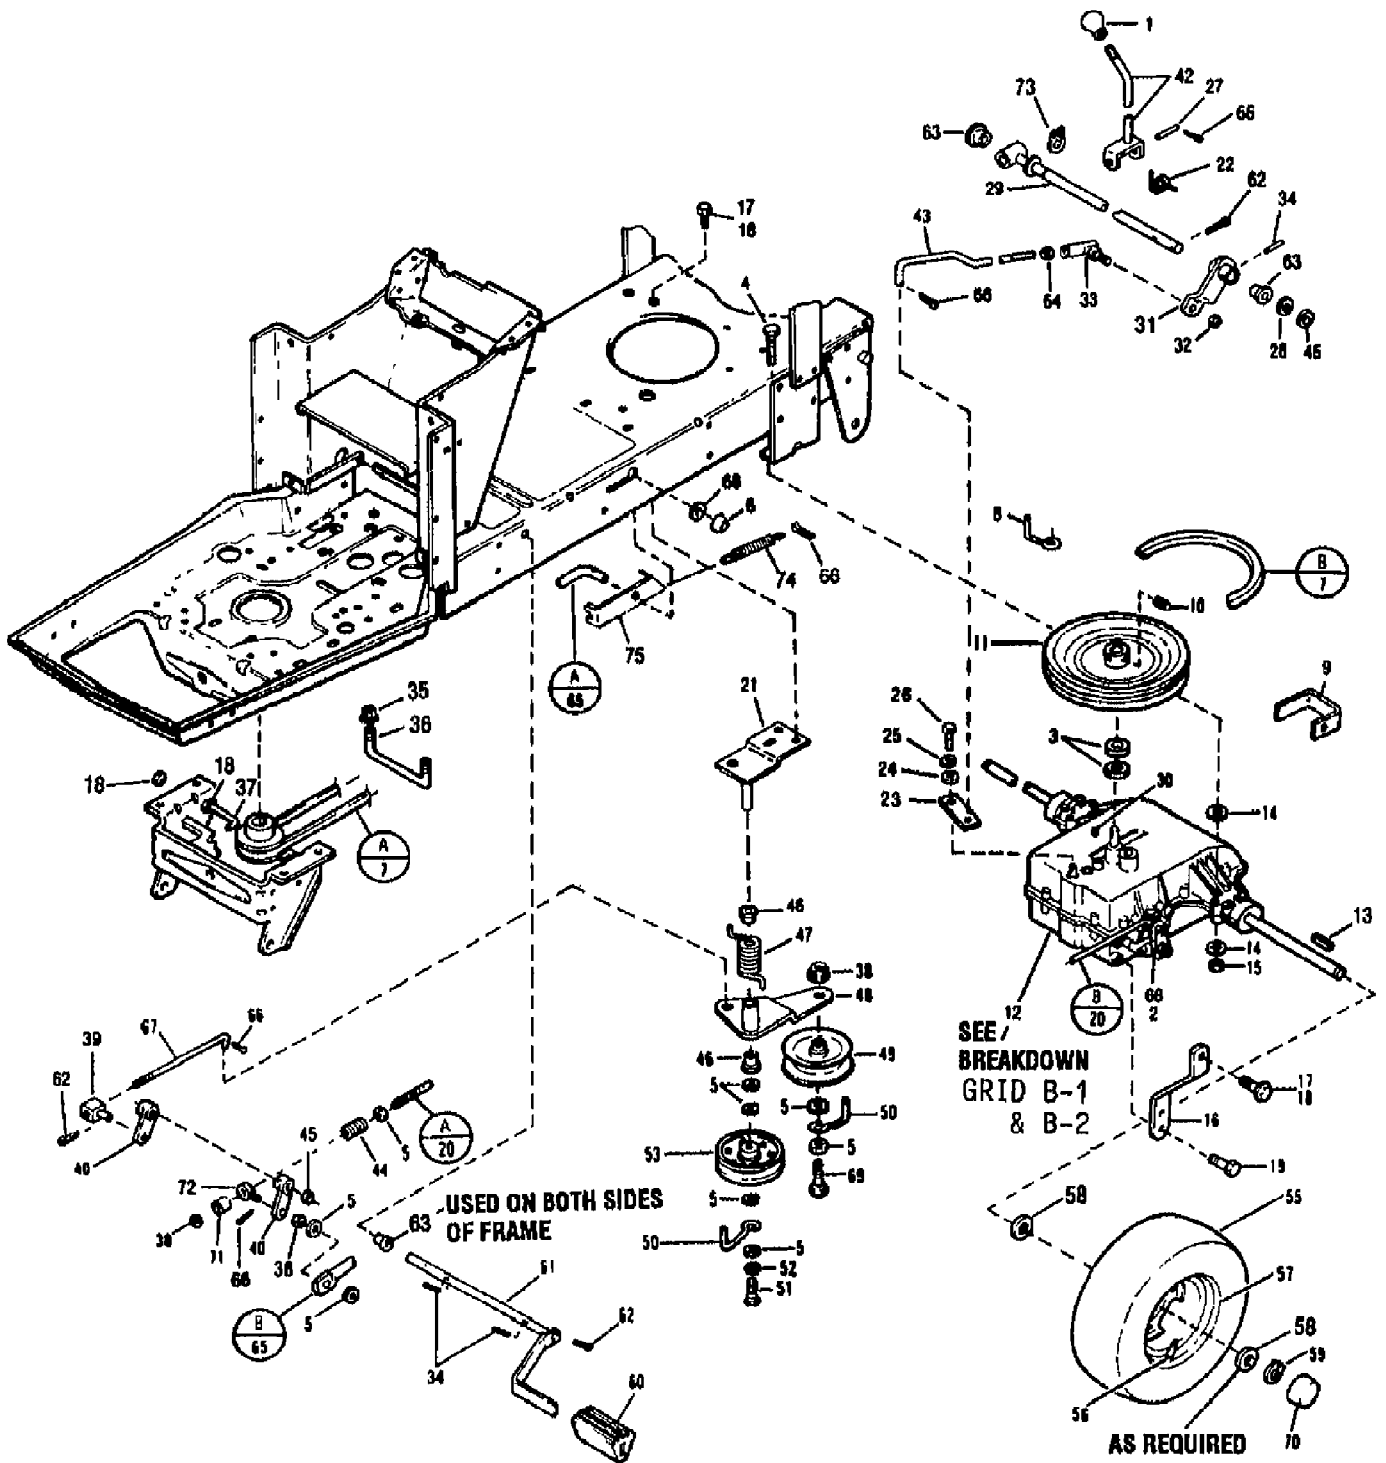

13025 12.5 GEAR DRIVE TRACTOR (S/N 130250200101)
BRAKE & CLUTCH ASSEMBLY

13025 12.5 GEAR DRIVE TRACTOR (S/N 130250200101)
BRAKE & CLUTCH ASSEMBLY

Page 5 of 21

Ref #	Part Number	Qty	S/P/F	Description
1	1724231	0		KNOB
2	1107382	0	/P	WASHER-FLAT 5/16 SAE
3	1705092	0	S	WASHER-1.0X.64X.09
4	1111609	0	S	SCR-HH 5/16-18X2.75 G5 ZP
5	1107383	0	S	WASHER-FLAT 3/8 SAE
6	1747186	0		CAP-PUSH ON
7	1747188	0	/P	BELT-V
8	1752798	0		ROD-BELT GUIDE
9	1750297	0		GUIDE-BELT
10	1185596	0		SCR-SET 5/16-18 X 5/16
11	1743640	0		SHEAVE-TRANSMISSION
12	0	0		5-SPEED TRANSMISSION 930-023
13	1104335	0	S	KEY-.188 SQ X 2.0
14	1100255	0	S	WASHER-FLAT 5/16 SAE
15	1732499	0	/P	NUT-TOP/LK 5/16-18 ZP
16	1742103001	0		TRANS-SUPPORT
17	1186330	0	S	SCR-LOCK
18	1186391	0	S	NUT-HFLK 5/16-18 ZP
19	1724491	0	S	SCR-HFLK 5/16-18X.75
20	1746943	0	/P	ROD-BRAKE
21	1751808001	0		ASSM-LEVER SUPP
22	1750526	0		SPRING-TORSION
23	1754661	0		ARM-TRANSMISSION
24	1107381	0	S	WASHER-FLAT 1/4 SAE
25	1100241	0	S	WASHER-LK .25 ZP
?26	1111683	0	S	SCR-HHC 1.4-28 X .50
27	1750946	0		PIN-.375 X 2.42 ZP
28	1705093	0	S	WASHER-1.0X.64X.029
29	1750539	0		ASSM-SHAFT
30	1104436	0	S	KEY-WOODRUFF .188X.75
31	1754663	0		ASSM-ARM SHIFT
32	1186244	0		NUT-HEX
33	1752524	0		JOINT-BALL
34	1120210	0		PIN-ROLL .188X1.0
35	1186389	0	/P	NUT-HF/LK 1/4-20 ZP
36	1744320	0		GUIDE-BELT
37	1757291	0	/P	GUIDE-BELT
38	1733398	0	S	NUT-LOCK 3/8-16
39	1748491	0		PIVOT
40	1751880	0		ASSM-ARM
42	1756047	0		ASSM-SHIFT LEVER
43	1754660	0		ROD-SHIFT
44	1728908	0		SPRING
45	1107386	0	S	WASHER-1.305X.649X.098 ZP
46	1715538	0	/P	BUSHING-.5X.5 NYLON FLNG
47	1751809	0	/P	SPRING-TORSION
48	1746941001	0		ASSM-IDLER ARM
49	1760097	0	/P	PULLEY-IDLER
50	1760096	0	/P	GUIDE-BELT
51	1100049	0	S	SCR-HH 3/8-16X2.25 G5 ZP
52	1100243	0	S	WASHER-LK .375 @ DEPL
53	1756151	0	/P	IDLER
55	1765605	0		TIRE-REAR