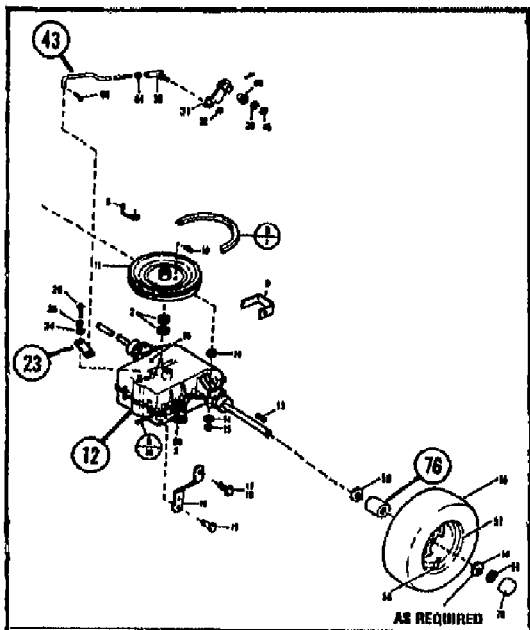

13025 12.5 GEAR DRIVE TRACTOR (S/N 130250200101)
PEERLESS TRANSAXLE ASSEMBLY 801

13025 12.5 GEAR DRIVE TRACTOR (S/N 130250200101)
PEERLESS TRANSAXLE ASSEMBLY 801

Page 15 of 21

Ref #	Part Number	Qty	S/P/F	Description
12	0	0		5-SPEED TRANSMISSION
?23	1754661	0		ARM-TRANSMISSION
43	1752523	0		ROD-SHIFT
?76	1742054	0		SPACER-1.0X.798X1.38 ZP
1	770071A	0		TRANSAXLE CASE
2	778136	0		SPUR GEAR
2A	778145	0		SPUR GEAR
3	778126A	0		SPUR GEAR
4	778127A	0		SPUR GEAR
5	778163	0		SPUR GEAR
6	778162	0		SPUR GEAR
7	778123A	0	S	SPUR GEAR
?8	778124A	0	S	SPUR GEAR
9	778122A	0		SPUR GEAR
10	778128A	0		SPUR GEAR
11	778146A	0		SPUR GEAR
12	778154	0		BEVEL GEAR
13	784266	0		COLLAR
14	786060	0		SPROCKET
15	786061	0		SPROCKET
16	776204	0		COUNTERSHAFT
17	778153	0		INPUT PINION
18	786074	0		SPACER
19	778138	0		OUTPUT GEAR
20	778139	0		OUTPUT GEAR
21	790003	0		BRAKE DISK
22	792089A	0		SHIFT KEY
25	788040	0		RET RING
26	780105A	0	S	BUSHING
27	780118A	0		BUSHING
?28	786062A	0		ROLLER CHAIN
29	780072	0	S	WASHER
30	780122	0		NEEDLE BEARING
31	792077	0		BALL
32	780109	0		WASHER
33	792078	0		SCREW
34	792079	0	S	SPRING
35	792073	0		SCREW
36	780108	0	S	WASHER
37	780121	0		BALL BEARING
?38	780113	0		WASHER
39	780119	0		BALL BEARING
41	788051	0		SQUARE CUT RING
42	788057	0		O RING
43	780112	0		NEEDLE BEARING
44	780114	0		WASHER
46	788053	0		SQUARE CUT RING
47	772082	0		COVER
?48	784290	0		ROD & FORK
49	776226	0		INPUT SHAFT
50	776183A	0		BRAKE SHAFT
51	790007	0	S	BRAKE PAD PLATE
52	790006	0		BRAKE PAD