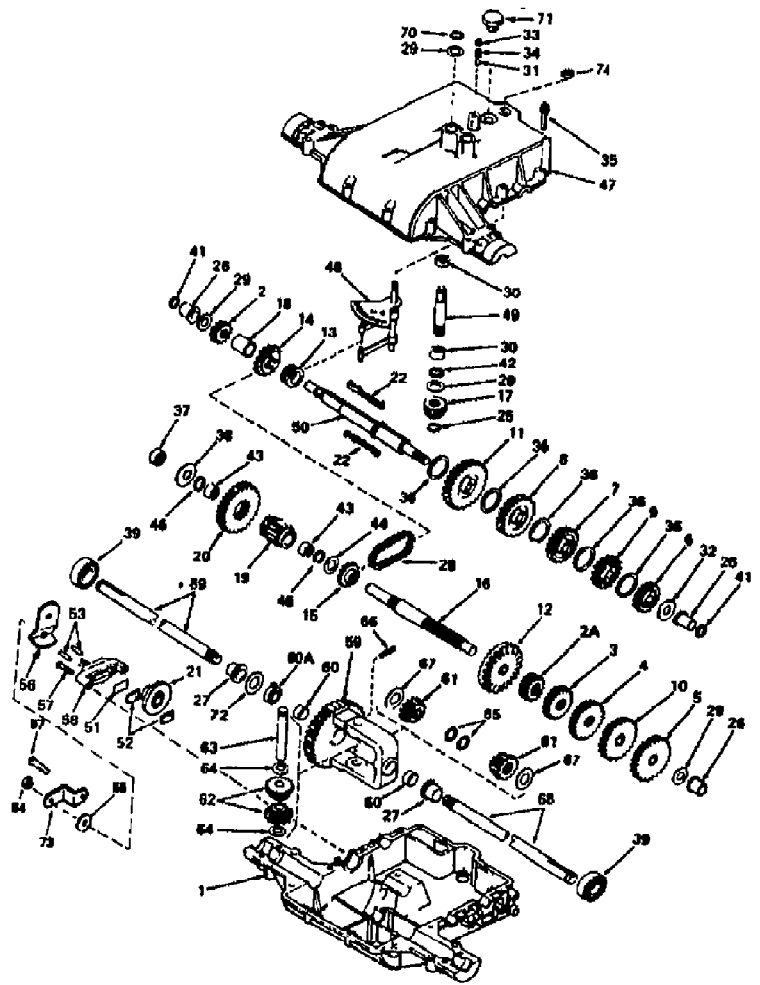

13025 12.5 GEAR DRIVE TRACTOR (S/N 130250200101)
PEERLESS TRANSAXLE ASSEMBLY 801

13025 12.5 GEAR DRIVE TRACTOR (S/N 130250200101)
PEERLESS TRANSAXLE ASSEMBLY 801

Page 15 of 21

Ref #	Part Number	Qty	S/P/F	Description
12	0	0		5-SPEED TRANSMISSION
?23	1754661	0		ARM-TRANSMISSION
43	1752523	0		ROD-SHIFT
?76	1742054	0		SPACER-1.0X.798X1.38 ZP
1	770071A	0		TRANSAXLE CASE
2	778136	0		SPUR GEAR
2A	778145	0		SPUR GEAR
3	778126A	0		SPUR GEAR
4	778127A	0		SPUR GEAR
5	778163	0		SPUR GEAR
6	778162	0		SPUR GEAR
7	778123A	0	S	SPUR GEAR
?8	778124A	0	S	SPUR GEAR
9	778122A	0		SPUR GEAR
10	778128A	0		SPUR GEAR
11	778146A	0		SPUR GEAR
12	778154	0		BEVEL GEAR
13	784266	0		COLLAR
14	786060	0		SPROCKET
15	786061	0		SPROCKET
16	776204	0		COUNTERSHAFT
17	778153	0		INPUT PINION
18	786074	0		SPACER
19	778138	0		OUTPUT GEAR
20	778139	0		OUTPUT GEAR
21	790003	0		BRAKE DISK
22	792089A	0		SHIFT KEY
25	788040	0		RET RING
26	780105A	0	S	BUSHING
27	780118A	0		BUSHING
?28	786062A	0		ROLLER CHAIN
29	780072	0	S	WASHER
30	780122	0		NEEDLE BEARING
31	792077	0		BALL
32	780109	0		WASHER
33	792078	0		SCREW
34	792079	0	S	SPRING
35	792073	0		SCREW
36	780108	0	S	WASHER
37	780121	0		BALL BEARING
?38	780113	0		WASHER
39	780119	0		BALL BEARING
41	788051	0		SQUARE CUT RING
42	788057	0		O RING
43	780112	0		NEEDLE BEARING
44	780114	0		WASHER
46	788053	0		SQUARE CUT RING
47	772082	0		COVER
?48	784290	0		ROD & FORK
49	776226	0		INPUT SHAFT
50	776183A	0		BRAKE SHAFT
51	790007	0	S	BRAKE PAD PLATE
52	790006	0		BRAKE PAD