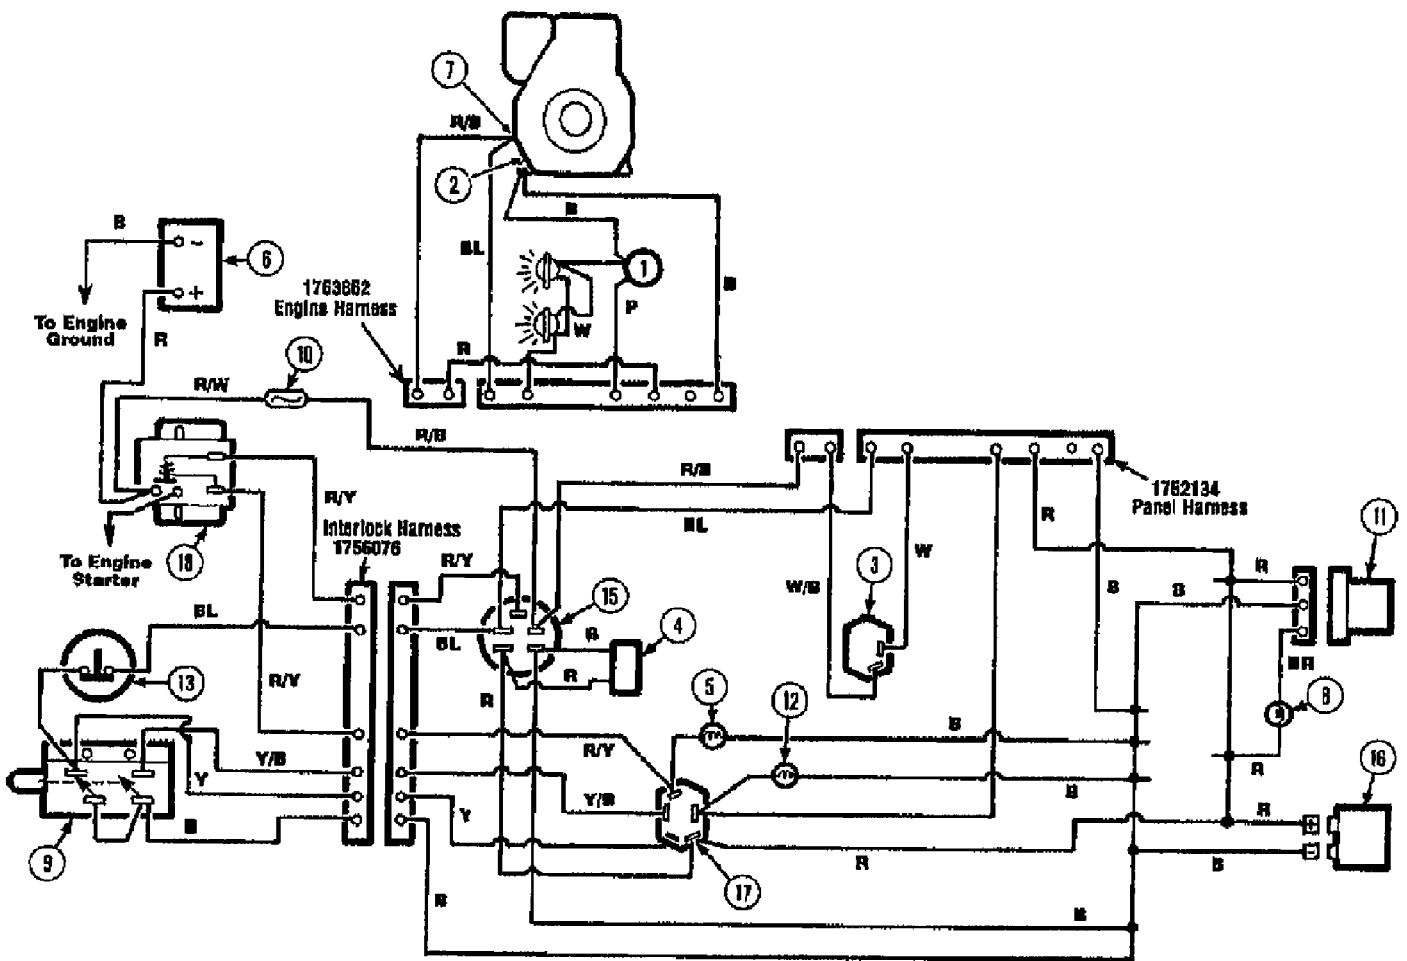

13025 12.5 GEAR DRIVE TRACTOR (S/N 130250200101)
WIRING DIAGRAM