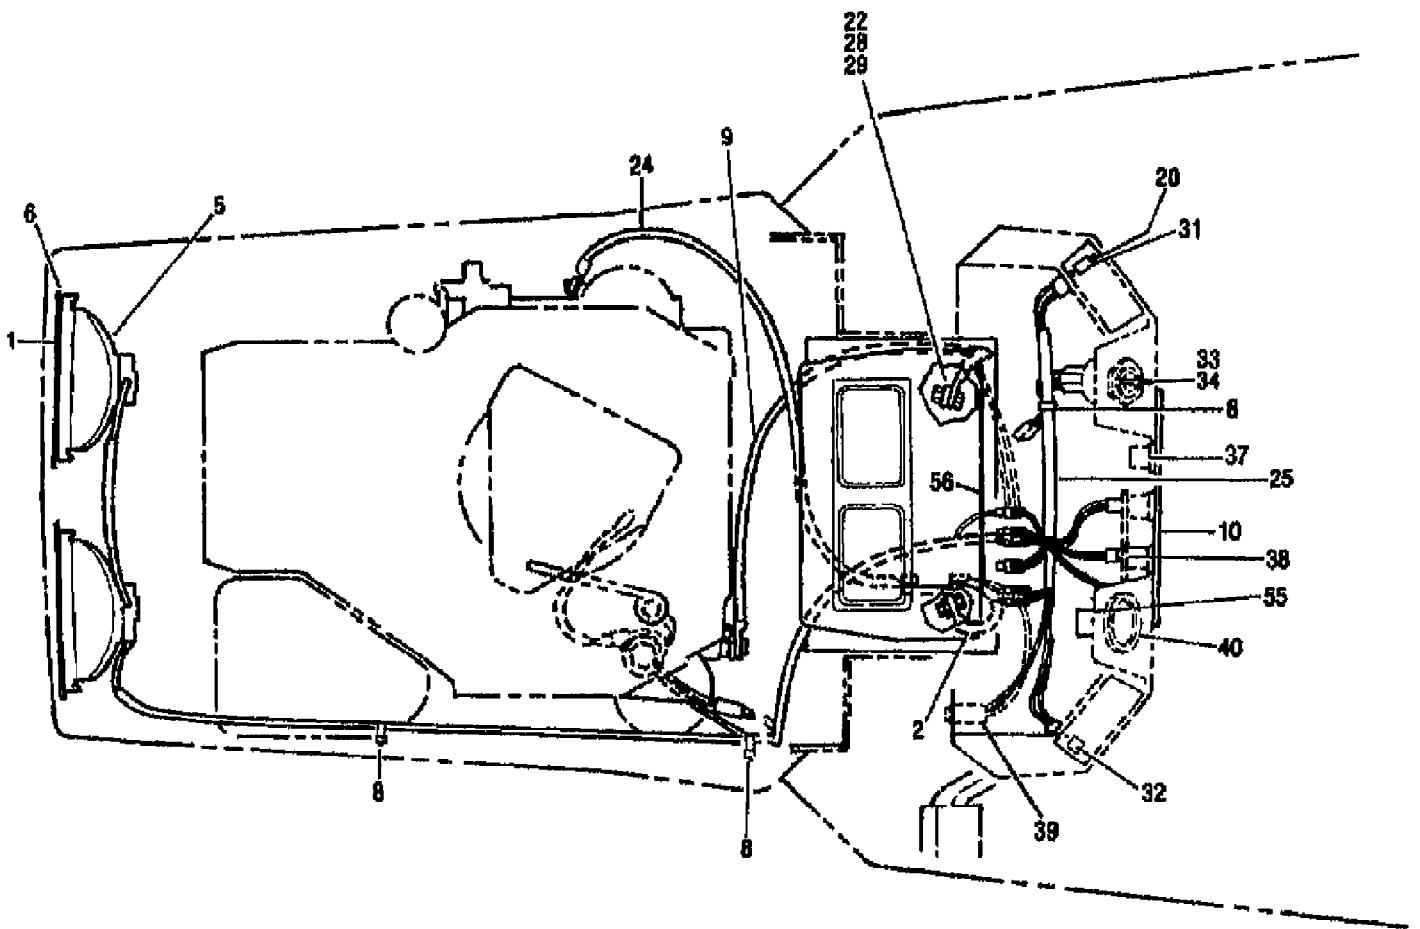

13025 12.5 GEAR DRIVE TRACTOR (S/N 130250200101)
BRAKE & CLUTCH ASSEMBLY

Page 6 of 21

Ref #	Part Number	Qty	S/P/F	Description
56	1718086	0	S	STEM-VALVE
57	1765607	0	/P	WHEEL-REAR
58	1747998	0		WASHER-1.87X.765X.06 SPECIAL
59	1185388	0	S	RING-RET."E".577 ID
60	1728694	0	/P	FOOT REST
61	1756049	0		ASSM-BRAKE PEDAL
62	1100350	0	S	PIN-COTTER .120X1.00 ZP
63	1714233	0		BUSHING-.68X.62X.15 FLNG
64	1110149	0		NUT-LOCK
65	1751063	0		ROD-BRAKE LOCK
66	1100359	0		PIN-COTTER .125X.50
67	1746942	0		ROD-CLUTCH
68	1893445	0	S	WASHER-FLAT
69	1100086	0	S	SCR-HH 3/8-16X1.75 G5 ZP
70	1747873	0	/P	CAP-WHEEL
71	1713783	0		SPACER-.62X.406X.56 ZP
72	1749904	0		BOLT-EYE
73	1177567	0	S	RING-RETAINING
74	1729482	0		SPRING
75	1755584001	0		BRACKET-INTERLOCK