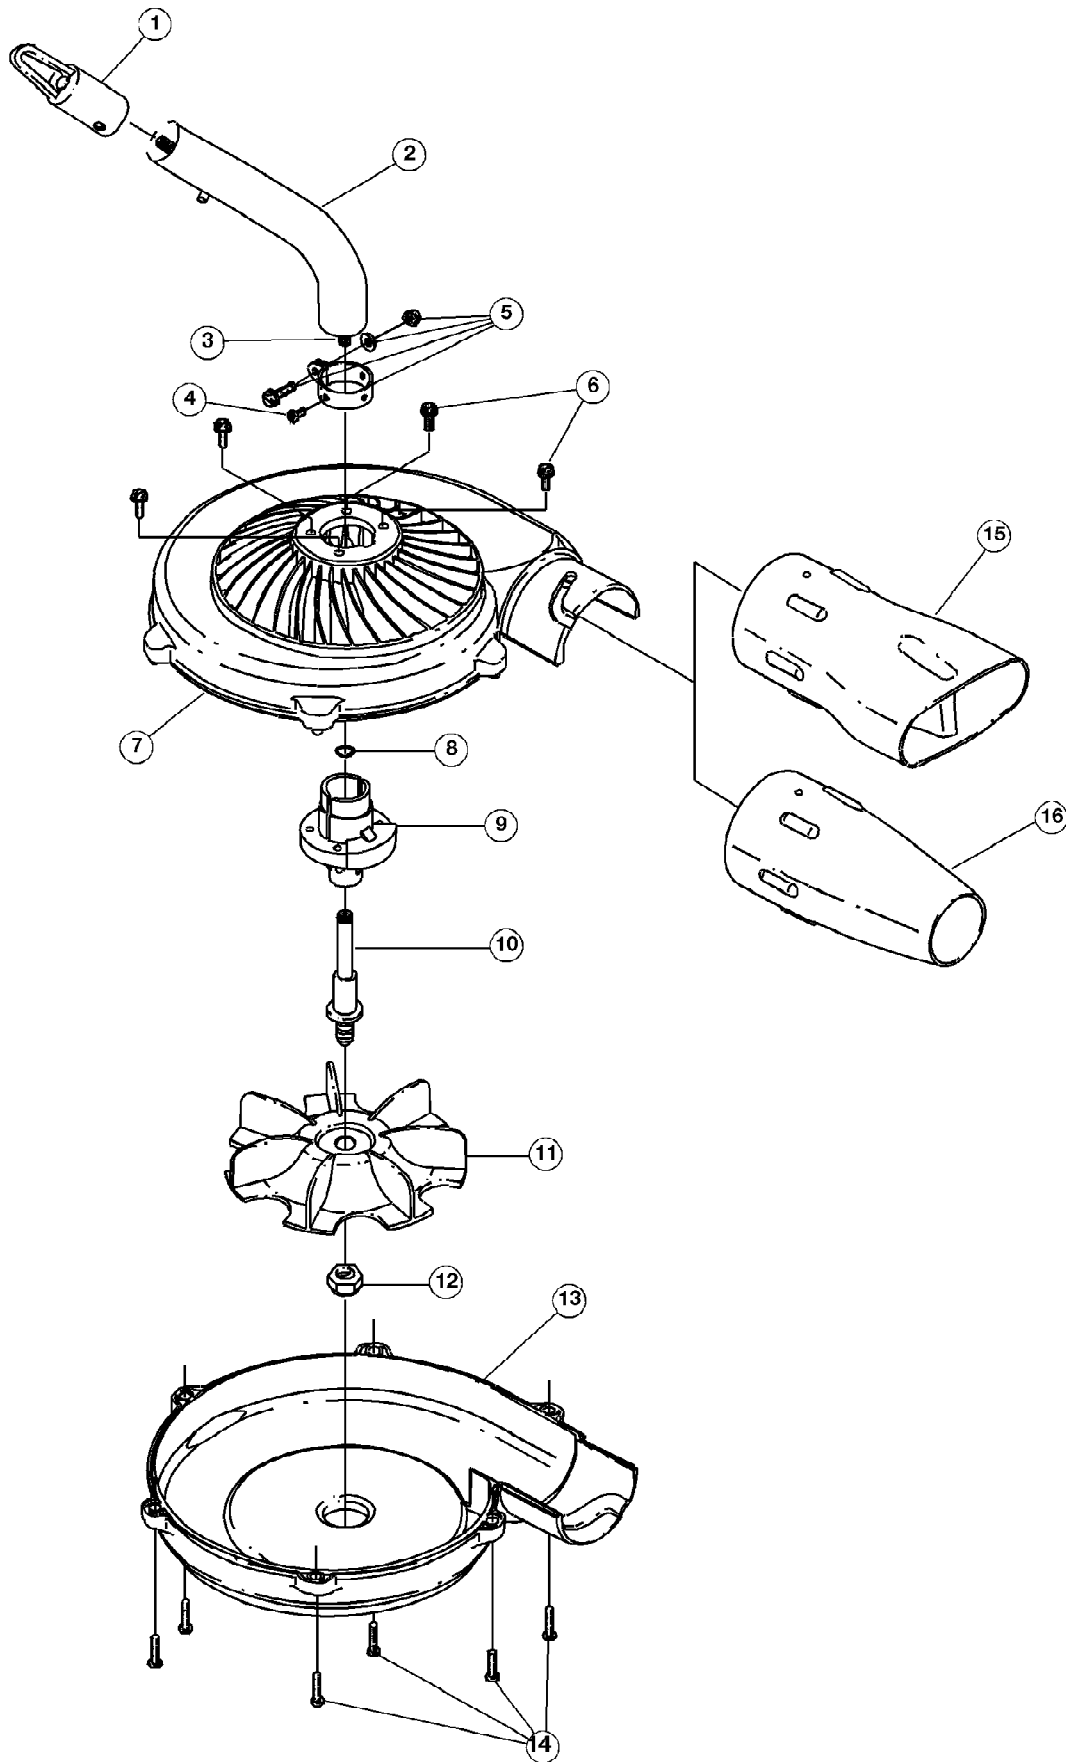

TBTB 41AJTB-C966
Turbo Blower Add On Version 1

Ref #	Part Number	Qty	S/P/F	Description
1	791-612605	1	/P	Hanger
2	753-1218	1	/P	Drive Shaft Housing Assembly
3	791-181852	1	/P	Drive Shaft Assembly
4	791-145569	1	/P	Anti-Rotation Screw
5	791-153597	1		Lower Clamp Assembly (includes 4)
6	791-181853	1		Mounting Screw
7	791-181996	1	/P	Upper Housing
8	753-04813	1		Bushing Housing Assembly
9	791-181635	1		Impeller
10	791-181637	1		Nut and Washer
11	791-181997	1	/P	Lower Housing
12	791-181345	1	/P	Mounting Screw
13	791-181632	1		Flare Nozzle
14	791-181633	1		Concentrator Nozzle

TBTB 41AJTB-C966
Turbo Blower Add On Version 2

Ref #	Part Number	Qty	S/P/F	Description
1	791-612605	1	/P	Hanger
2	753-1218	1	/P	Drive Shaft Housing Assembly
3	791-181852	1	/P	Drive Shaft Assembly
4	791-145569	1	/P	Anti-Rotation Screw
5	791-153597	1		Lower Clamp Assembly (includes 4)
6	791-181853	1		Mounting Screw
7	791-181996	1	/P	Upper Housing
8	791-181560	1	S	Palnut
9	791-181636	1		Bushing Assembly Housing
10	791-181634	1		Shaft Impeller
11	791-181635	1		Impeller
12	791-181637	1		Nut and Washer
13	791-181997	1	/P	Lower Housing
14	791-181345	1	/P	Mounting Screw
15	791-181632	1		Flare Nozzle
16	791-181633	1		Concentrator Nozzle