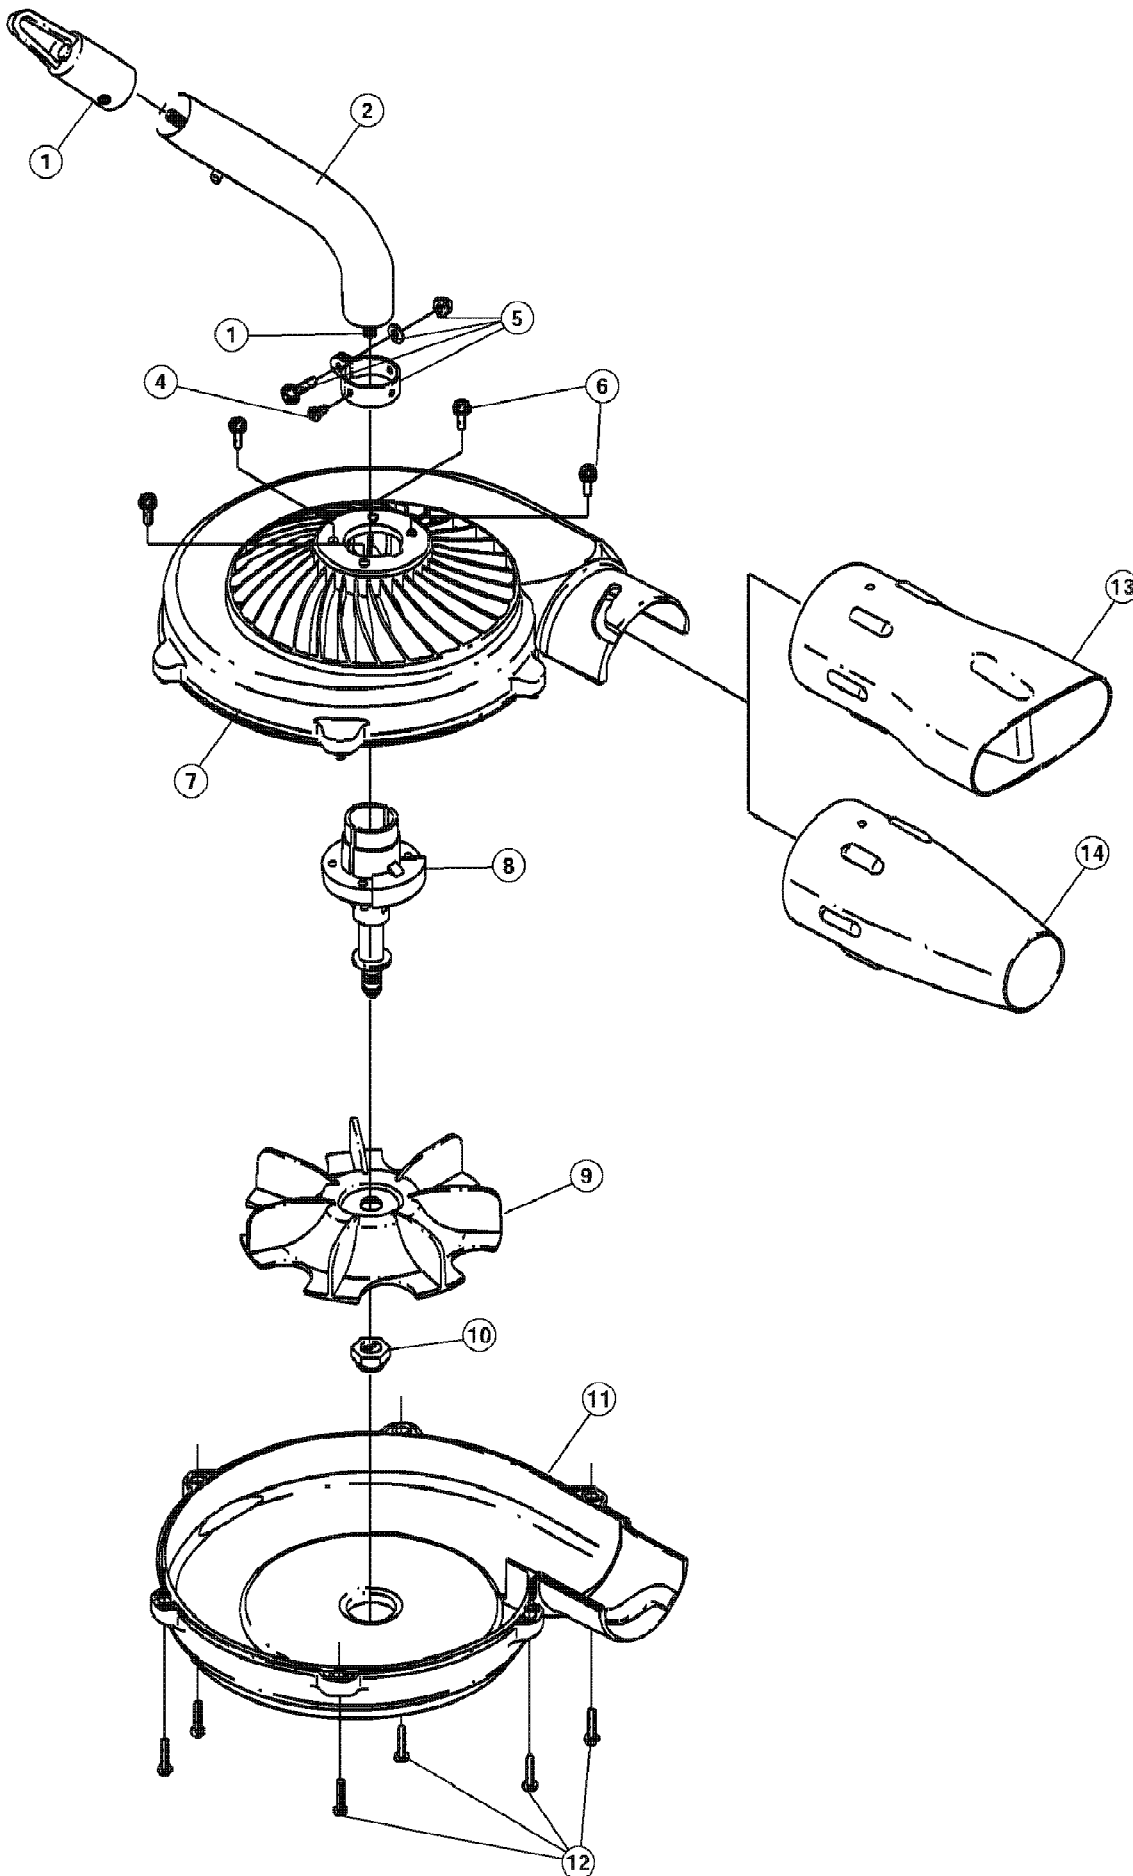

TBTB 41AJTB-C966
Turbo Blower Add On Version 1

Ref #	Part Number	Qty	S/P/F	Description
1	791-612605	1	/P	Hanger
2	753-1218	1	/P	Drive Shaft Housing Assembly
3	791-181852	1	/P	Drive Shaft Assembly
4	791-145569	1	/P	Anti-Rotation Screw
5	791-153597	1		Lower Clamp Assembly (includes 4)
6	791-181853	1		Mounting Screw
7	791-181996	1	/P	Upper Housing
8	753-04813	1		Bushing Housing Assembly
9	791-181635	1		Impeller
10	791-181637	1		Nut and Washer
11	791-181997	1	/P	Lower Housing
12	791-181345	1	/P	Mounting Screw
13	791-181632	1		Flare Nozzle
14	791-181633	1		Concentrator Nozzle

TBTB 41AJTB-C966
Turbo Blower Add On Version 2

Ref #	Part Number	Qty	S/P/F	Description
1	791-612605	1	/P	Hanger
2	753-1218	1	/P	Drive Shaft Housing Assembly
3	791-181852	1	/P	Drive Shaft Assembly
4	791-145569	1	/P	Anti-Rotation Screw
5	791-153597	1		Lower Clamp Assembly (includes 4)
6	791-181853	1		Mounting Screw
7	791-181996	1	/P	Upper Housing
8	791-181560	1	S	Palnut
9	791-181636	1		Bushing Assembly Housing
10	791-181634	1		Shaft Impeller
11	791-181635	1		Impeller
12	791-181637	1		Nut and Washer
13	791-181997	1	/P	Lower Housing
14	791-181345	1	/P	Mounting Screw
15	791-181632	1		Flare Nozzle
16	791-181633	1		Concentrator Nozzle