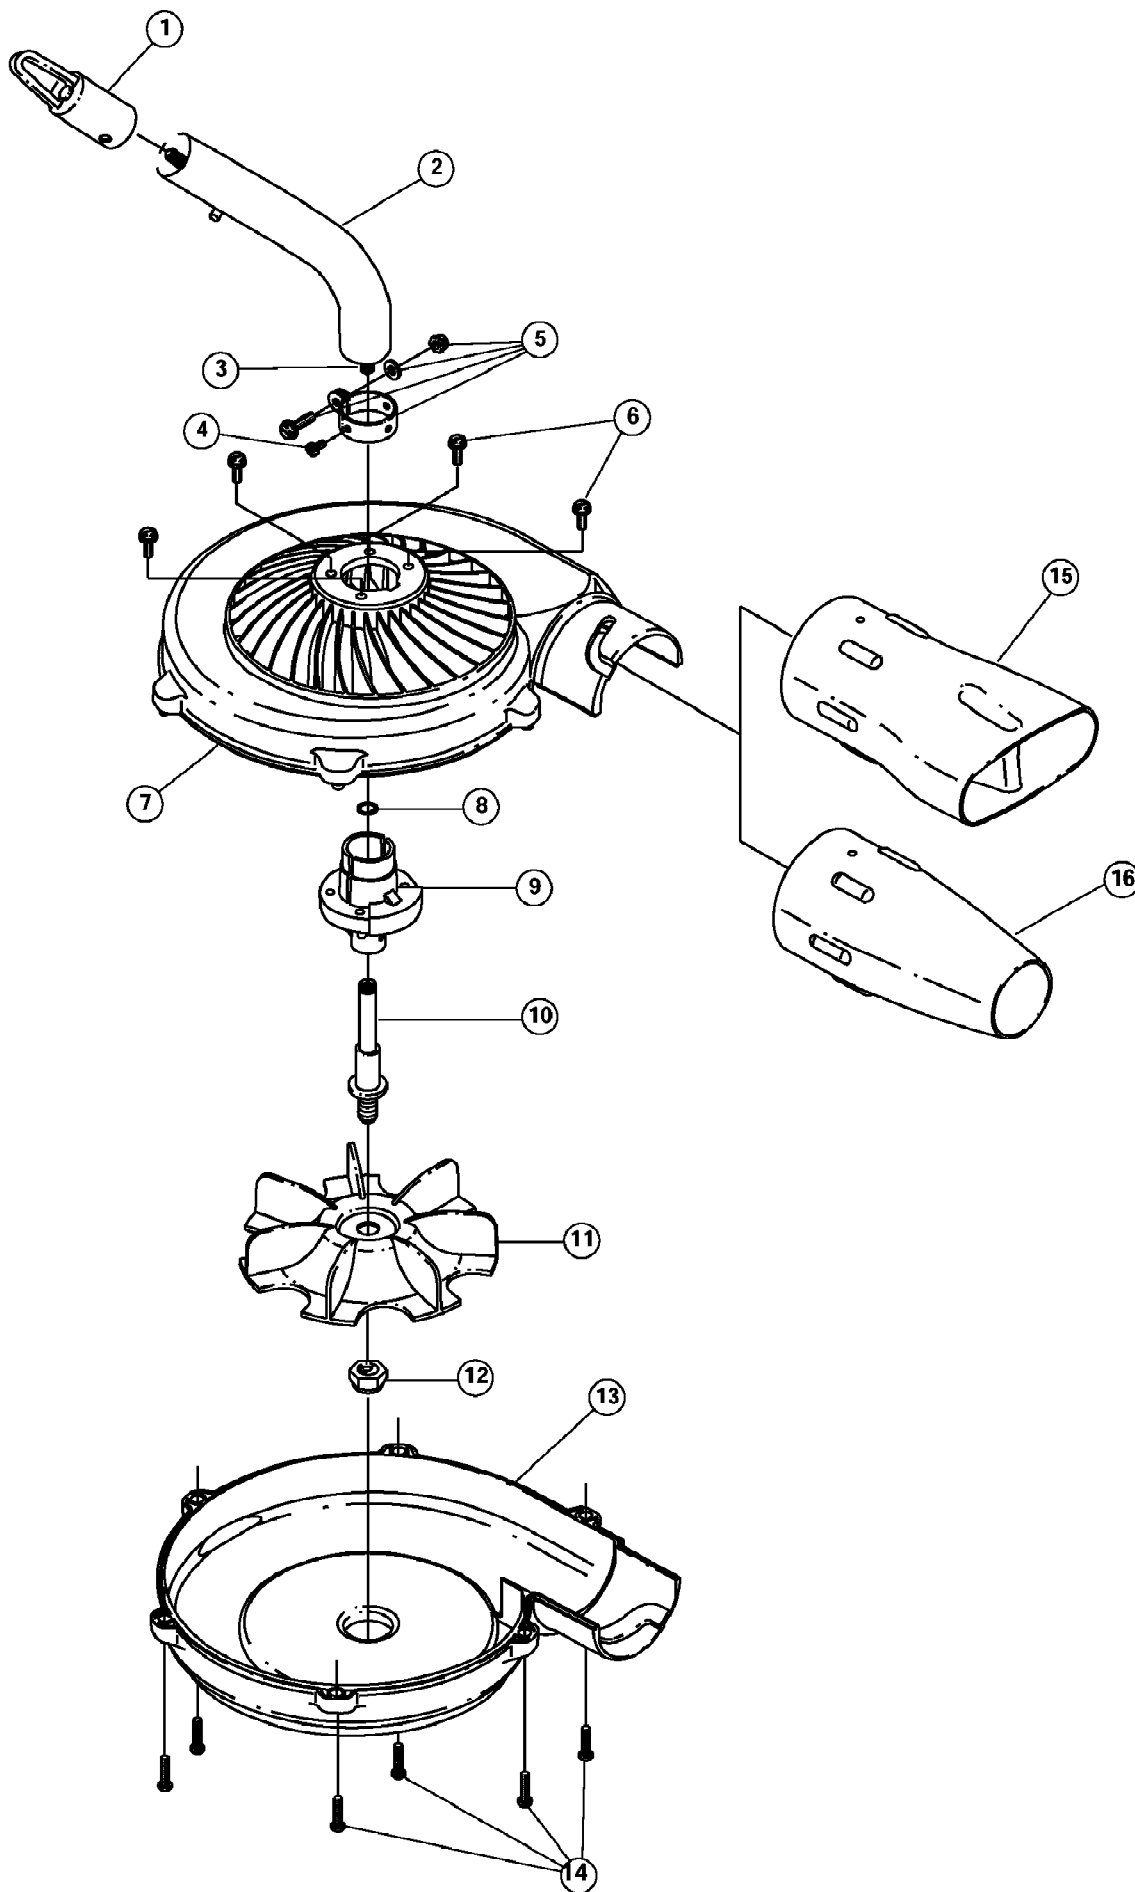

TBTB 41AJTB-C063  
Turbo Blower Add-On

TBTB 41AJTB-C063  
Turbo Blower Add-On

Page 2 of 2

Ref #	Part Number	Qty	S/P/F	Description
1	791-612605	1	/P	Hanger
2	753-1218	1	/P	Drive Shaft Housing Assembly
3	791-181852	1	/P	Drive Shaft Assembly
4	791-145569	1	/P	Anti-Rotation Screw
5	791-153597	1		Lower Clamp Assembly (includes 4)
6	791-181853	1		Mounting Screw
7	791-181996	1	/P	Upper Housing
8	791-181560	1	S	Palnut
9	791-181636	1		Bushing Assembly Housing
10	791-181634	1		Shaft Impeller
11	791-181635	1		Impeller
12	791-181637	1		Nut and Washer
13	791-181997	1	/P	Lower Housing
14	791-181345	1	/P	Mounting Screw
15	791-181632	1		Flare Nozzle
16	791-181633	1		Concentrator Nozzle