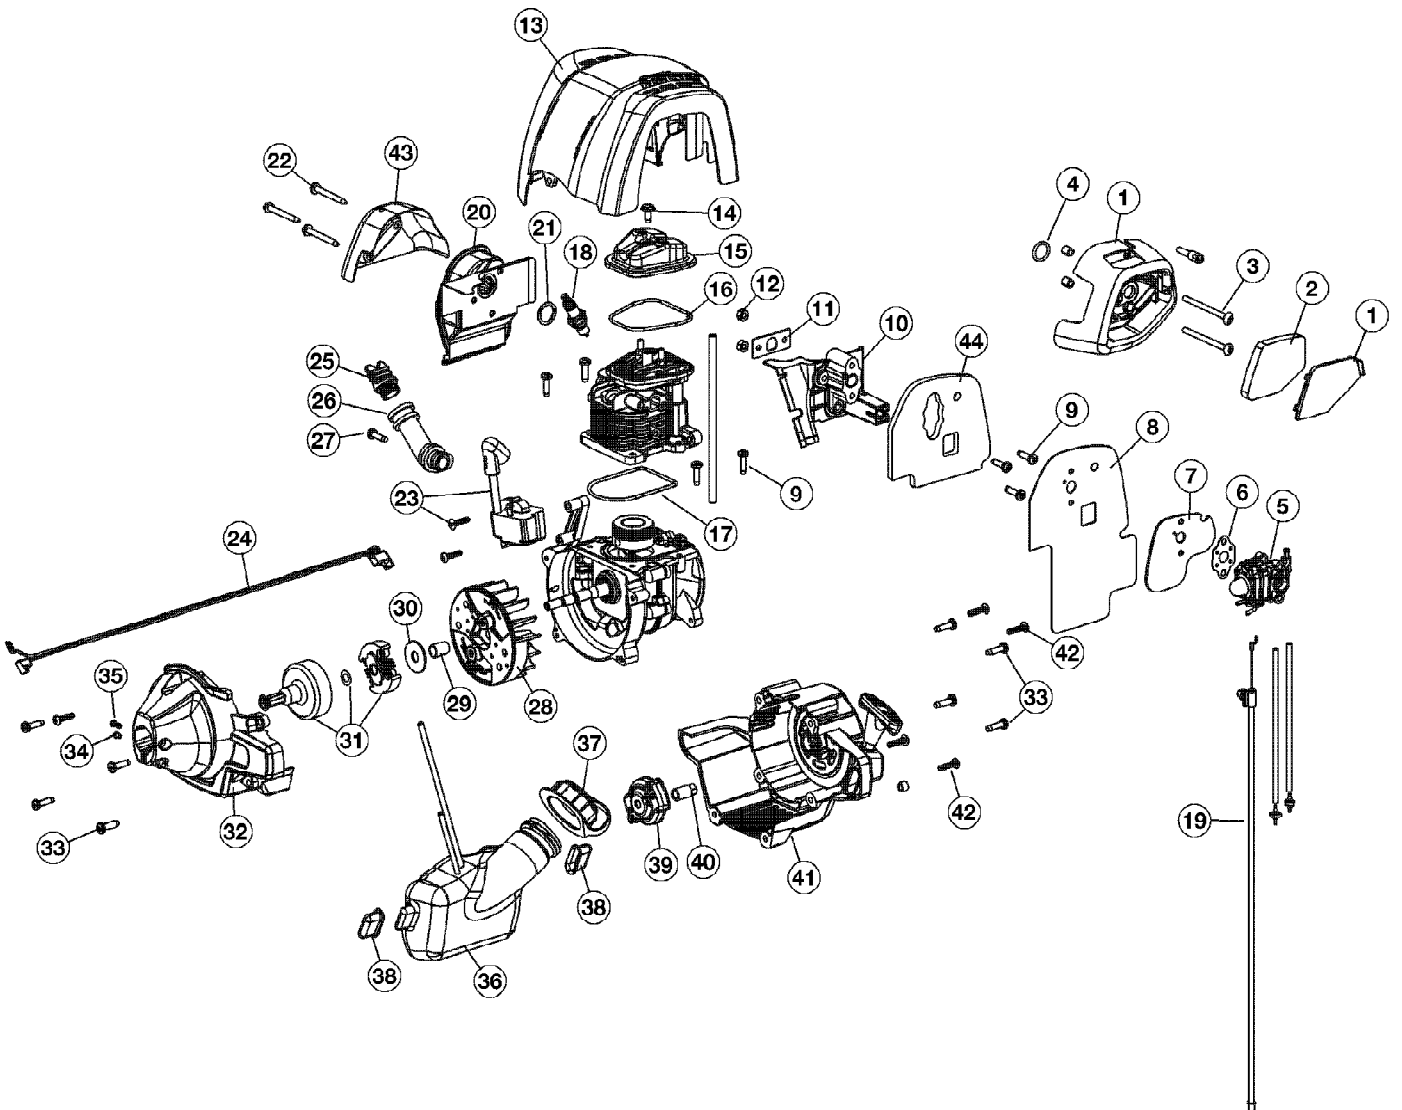

TBP6040 41AD604C966
Engine Assembly

TBP6040 41AD604C966
Engine Assembly

Page 2 of 4

Ref #	Part Number	Qty	S/P/F	Description
1	753-06084	1		Aircleaner Assembly (includes 2 & 3)
2	753-06085	1		Air Filter
3	710-04517	1	/P	Screw
4	791-181751	1		Carburetor O-Ring
5	753-06083	1		Carburetor Assembly w/ Fuel Lines
6	791-181709	1		Carburetor Gasket
7	753-06103	1		Heat Sink
8	753-06082	1		Carburetor Baffle
9	791-181003	1	/P	Screw
10	753-05904	1		Insulator
11	753-05673	1		Insulator Gasket
12	712-04099	1	/P	Nut
13	753-06107	1		Engine Cover
14	791-181025	1		Screw
15	753-05901	1		Valve Cover
16	753-05902	1		Valve O-Ring
17	753-05910	1		Cylinder O-Ring
18	794-00042	1		Spark Plug
19	753-06081	1		Throttle Cable
20	753-06080	1		Muffler Assembly
21	753-05244	1		Muffler Gasket
22	710-04487	1	/P	Muffler Bolt
23	753-05907	1		Module Assembly
24	753-06086	1		Lead Wires
25	753-05400	1		Oil Plug Assembly
26	753-06087	1		Oil Fill Tube Assembly (includes 27)
27	710-04604	1	/P	Screw
28	753-05815	1		Flywheel
29	753-05814	1		Spacer
30	9162-1	1	/P	Clutch Washer
31	753-05860	1	/P	Clutch Assembly
32	753-06094	1		Clutch Cover Assembly
33	710-04604	1	/P	Screw
34	791-182519	1		Anti-rotation Screw
35	753-04291	1		Clamp Screw & Nut
36	753-06093	1		Fuel Tank (includes 37)
37	753-05289	1		Fuel Cap
38	753-05259	1		Fuel Tank Pad
39	753-06091	1		Pawl Assembly
40	753-06104	1		Electric Start Adapter
41	753-06108	1		Starter Cover Assembly
42	710-04194	1	/P	Screw
43	753-06101	1		Muffler Shield
44	753-06122	1		Carburetor Heat Shield
	753-06088	1		Short Block Assembly Not shown