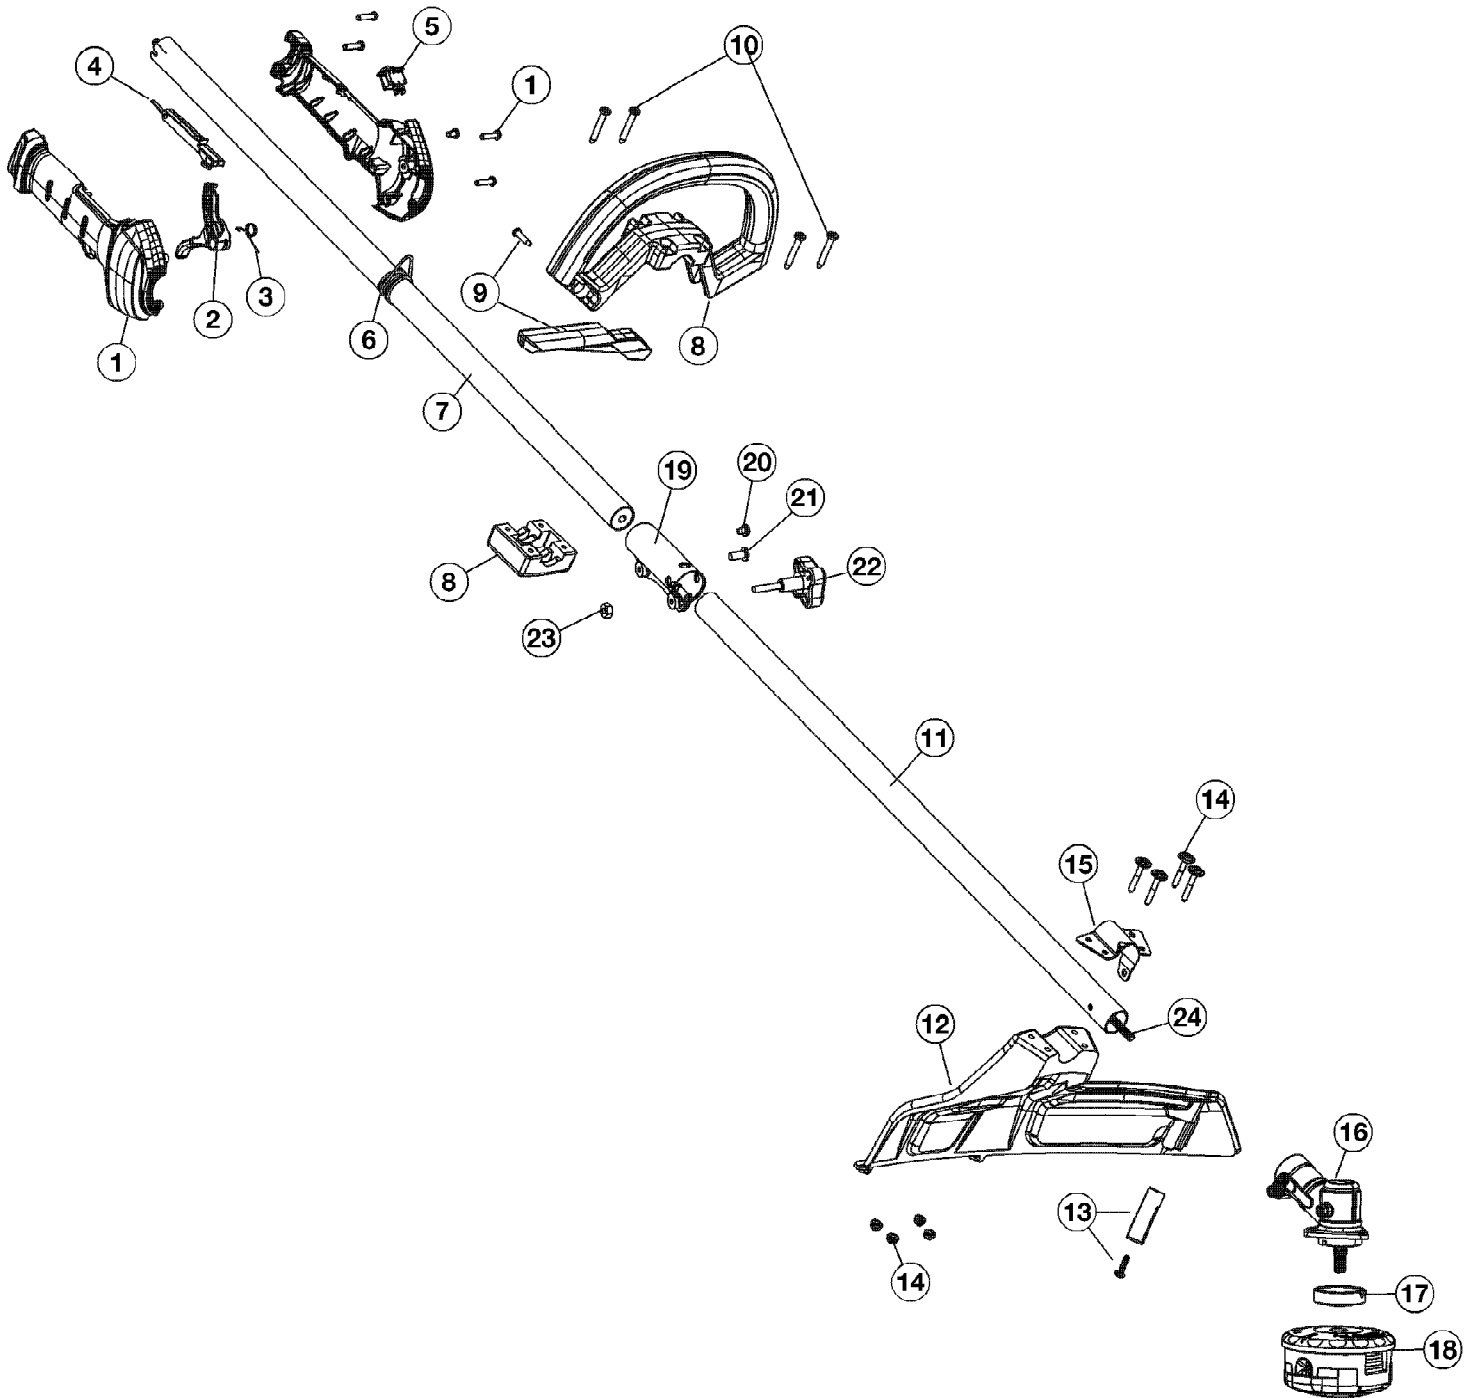

TBP6040 41AD604C966
General Assembly

TBP6040 41AD604C966
General Assembly

Page 4 of 4

Ref #	Part Number	Qty	S/P/F	Description
1	753-05192	1		Throttle Housing Assembly (includes 2-5)
2	753-05517	1	S	Throttle Trigger
3	753-05007	1	/P	Spring
4	753-05171	1	S	Throttle Lock-out
5	791-182405	1	/P	Switch
6	791-610327	1		Shoulder Strap Clip
7	753-04236	1	/P	Upper Drive Shaft Housing Assembly
8	753-05008	1		D-Handle Assembly (includes 9 & 10)
9	753-05295	1		Barrier Bar Assembly
10	791-181070	1		Screw
11	753-04504	1	/P	Lower Drive Shaft Housing Assembly
12	753-05820	1		Shield Assembly (includes 13)
13	753-05821	1		Blade Assembly
14	753-05822	1		Screw
15	753-06089	1		Guard Mounting Bracket
16	791-182193	1	/P	Gearbox
17	791-182196	1		Gearbox Spacer
18	796-00033	1	S	Cutting Head Assembly
19	753-1190	1	/P	Split Boom Coupler (includes 20-23)
20	791-182057	1		Screw
21	791-181617	1		Bolt
22	791-181987	1		Adjustment Knob
23	753-04386	1	S	Knob Retaining Nut
24	753-05267	1		Lower Flexible Drive Shaft