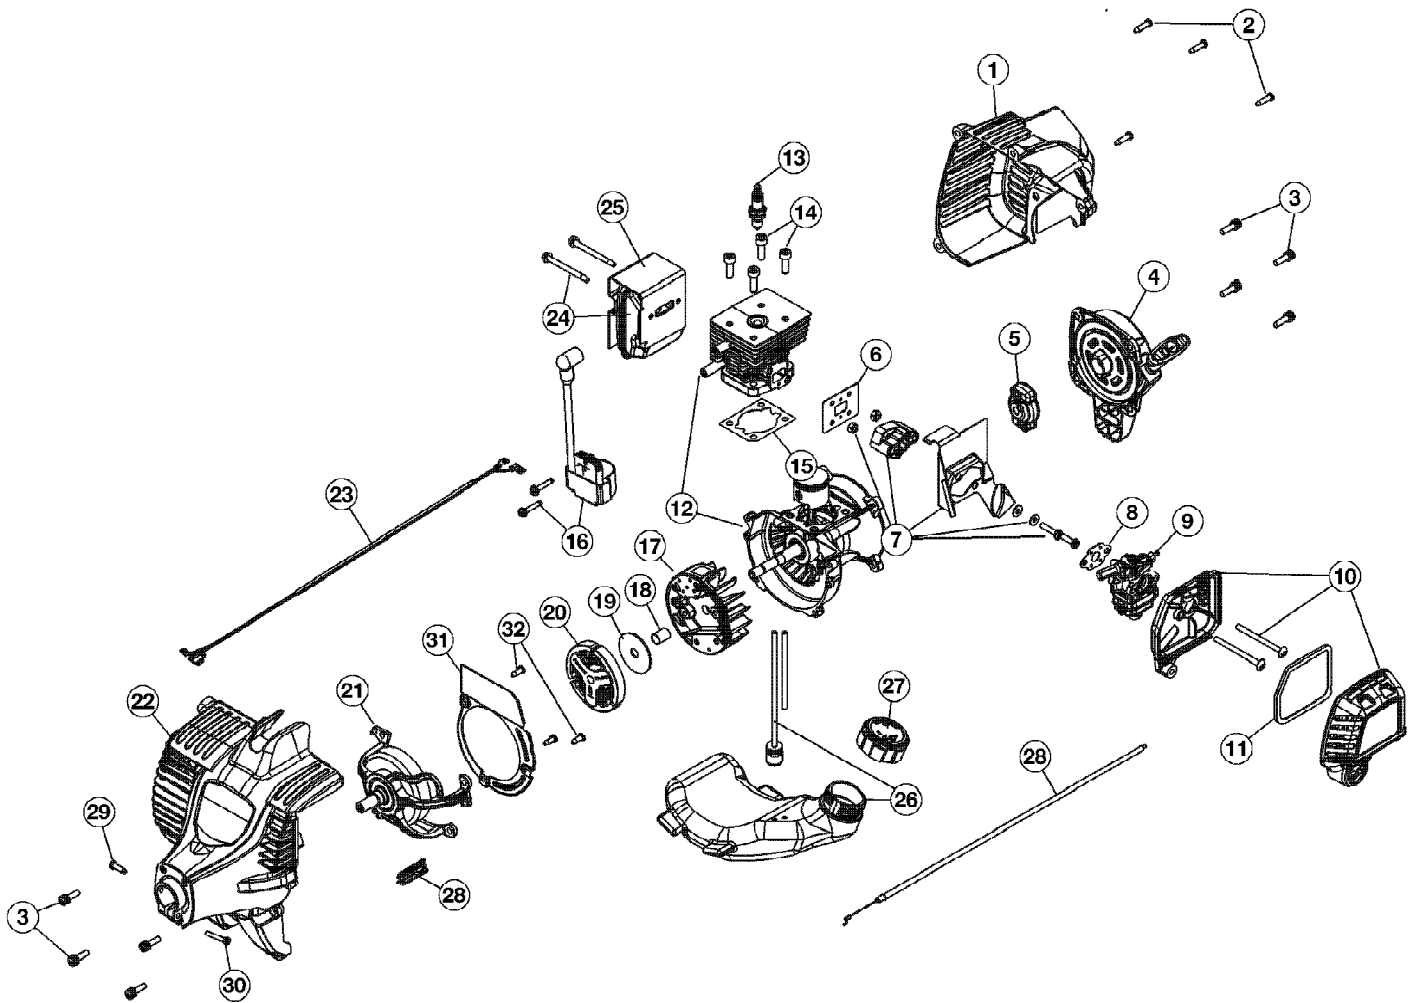

TBP3160 41AD316G966  
Engine Assembly

TBP3160 41AD316G966  
Engine Assembly

Page 2 of 4

Ref #	Part Number	Qty	S/P/F	Description
1	753-05886	1	S	Rear Cover Assembly (Incl. Ref No. 2)
2	791-181345	1	/P	Screw
3	753-05805	1	S	Screw
4	753-05871	1		Starter Assembly (Incl. Ref No. 3)
5	753-05635	1		Pawl Assembly
6	753-05702	1		Insulator Gasket
7	753-05632	1		Insulator Assembly (Incl. Ref No. 6)
8	791-181709	1		Carburetor Gasket
9	753-05872	1		Carburetor Assembly (Incl. Ref No. 8)
10	753-05887	1		Aircleaner Assembly (Incl. Ref No. 11)
11	753-05802	1		Air Filter
12	753-05875	1		Shortblock Assembly (Incl. Ref No. 13-18)
13	753-05784	1	S	Spark Plug
14	753-05703	1	S	Screw
15	753-05704	1		Cylinder Gasket
16	753-05420	1		Module Assembly
17	753-05708	1		Flywheel
18	753-05814	1		Spacer
19	753-05813	1	S	Washer
20	753-05812	1		Clutch
21	753-05878	1		Frame w/ Clutch Drum
22	753-05888	1		Clutch Cover Assembly (Incl. Ref No. 3)
23	753-05877	1		Lead Wires
24	753-05880	1		Muffler Assembly (Incl. Ref No. 25)
25	753-05881	1		Muffler Gasket
26	753-05882	1		Fuel Tank (Incl. Ref No. 27)
27	791-180000B	1	/P	Fuel Cap
28	753-05883	1		Throttle Cable Assembly
29	753-05619	1	S	Screw
30	753-05805	1	S	Screw
31	753-05961	1		Pressure Plate Assembly (Incl. Ref No. 32)
32	753-1202	1		Screw