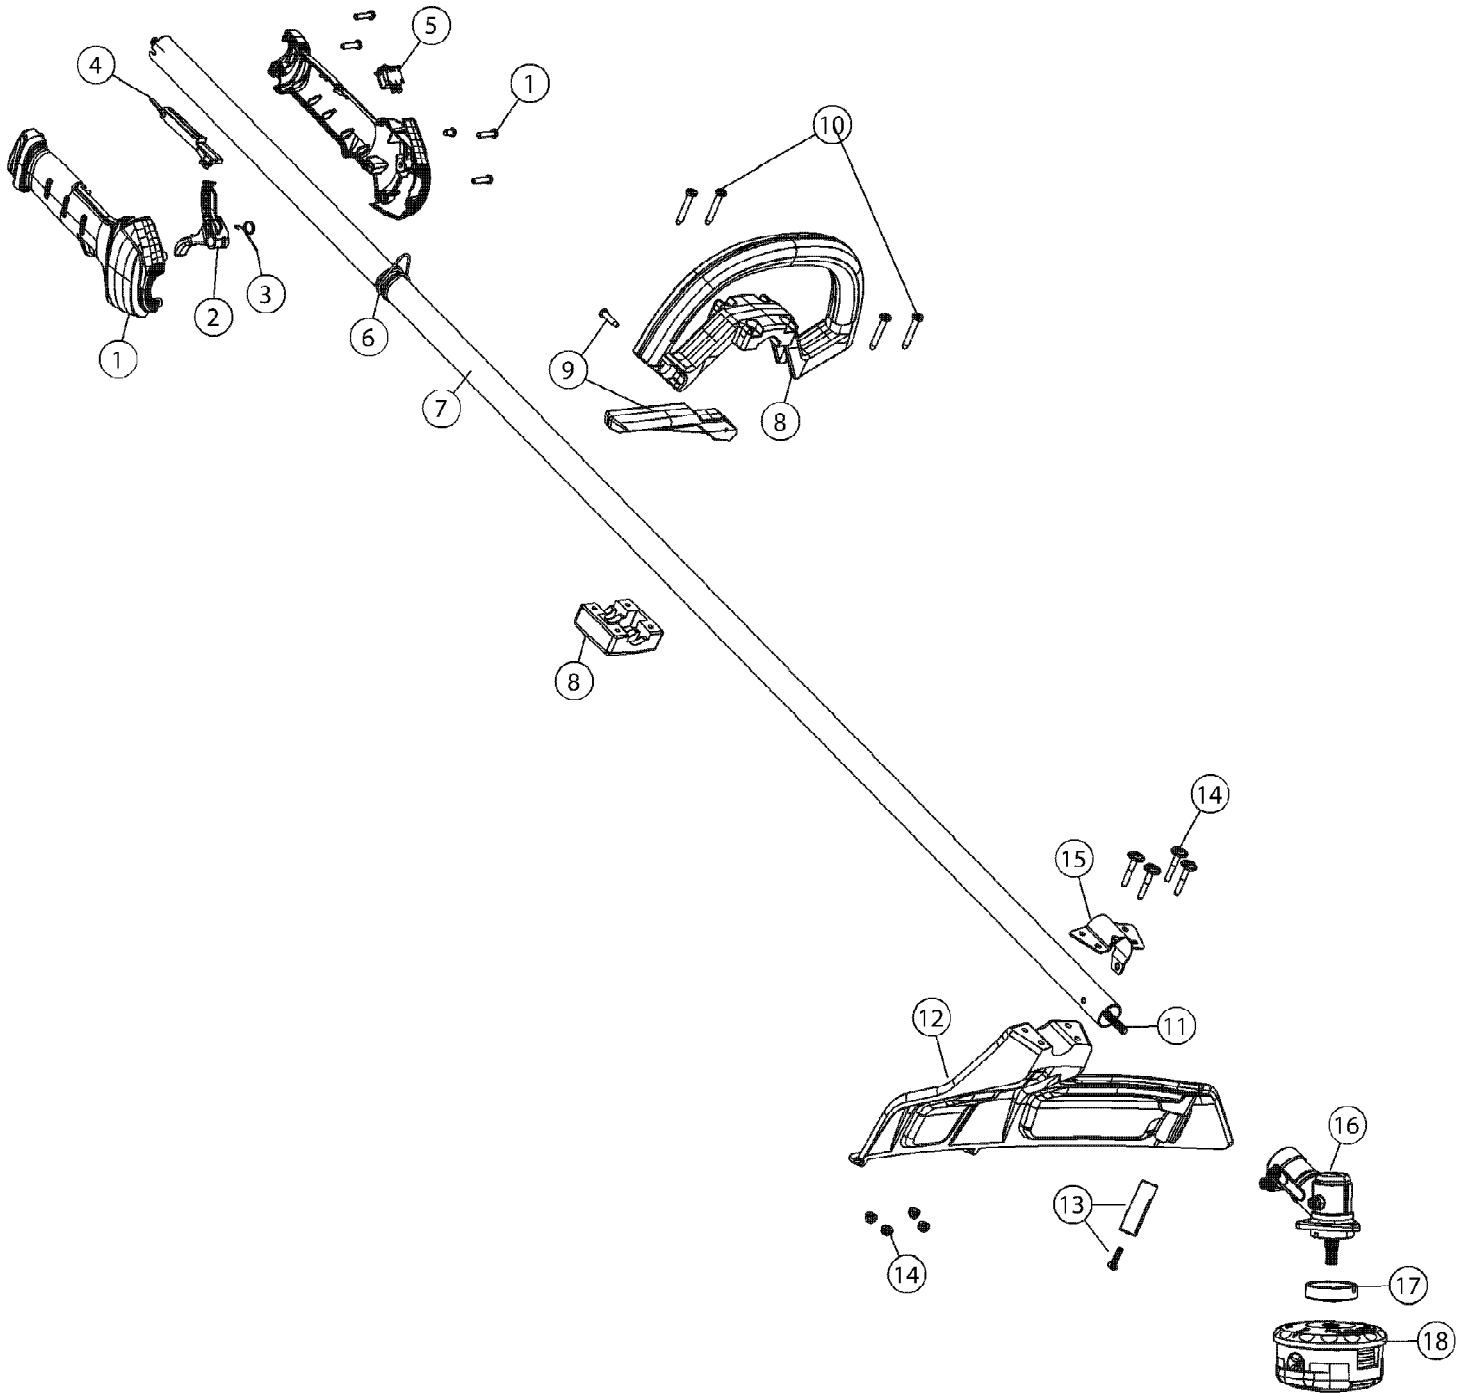

TBP3160 41AD316G966
General Assembly

TBP3160 41AD316G966
General Assembly

Page 4 of 4

Ref #	Part Number	Qty	S/P/F	Description
1	753-05296	1		Throttle Housing Assembly (Incl. Ref No. 2-5)
2	753-05293	1	S	Throttle Trigger
3	753-05007	1	/P	Spring
4	753-05171	1	S	Throttle Lock-out
5	791-182673	1		Switch
6	791-610327	1		Shoulder Strap Clip
7	753-05818	1		Driver Shaft Housing
8	753-05008	1		D-Handle Assembly (Incl. Ref No. 9 & 10)
9	753-05295	1		Barrier Bar Assembly
10	791-181070	1		Screw
11	753-05819	1		Solid Drive Shaft
12	753-05820	1		Shield Assembly (Incl. Ref No. 13)
13	753-05821	1		Blade Assembly
14	753-05822	1		Screw
15	753-05823	1		Guard Mounting Bracket
16	753-05824	1		Gearbox
17	753-05825	1		Gearbox Spacer
18	796-00033	1	S	Cutting Head Assembly
	753-05896	1	/P	Shoulder Strap Not Shown