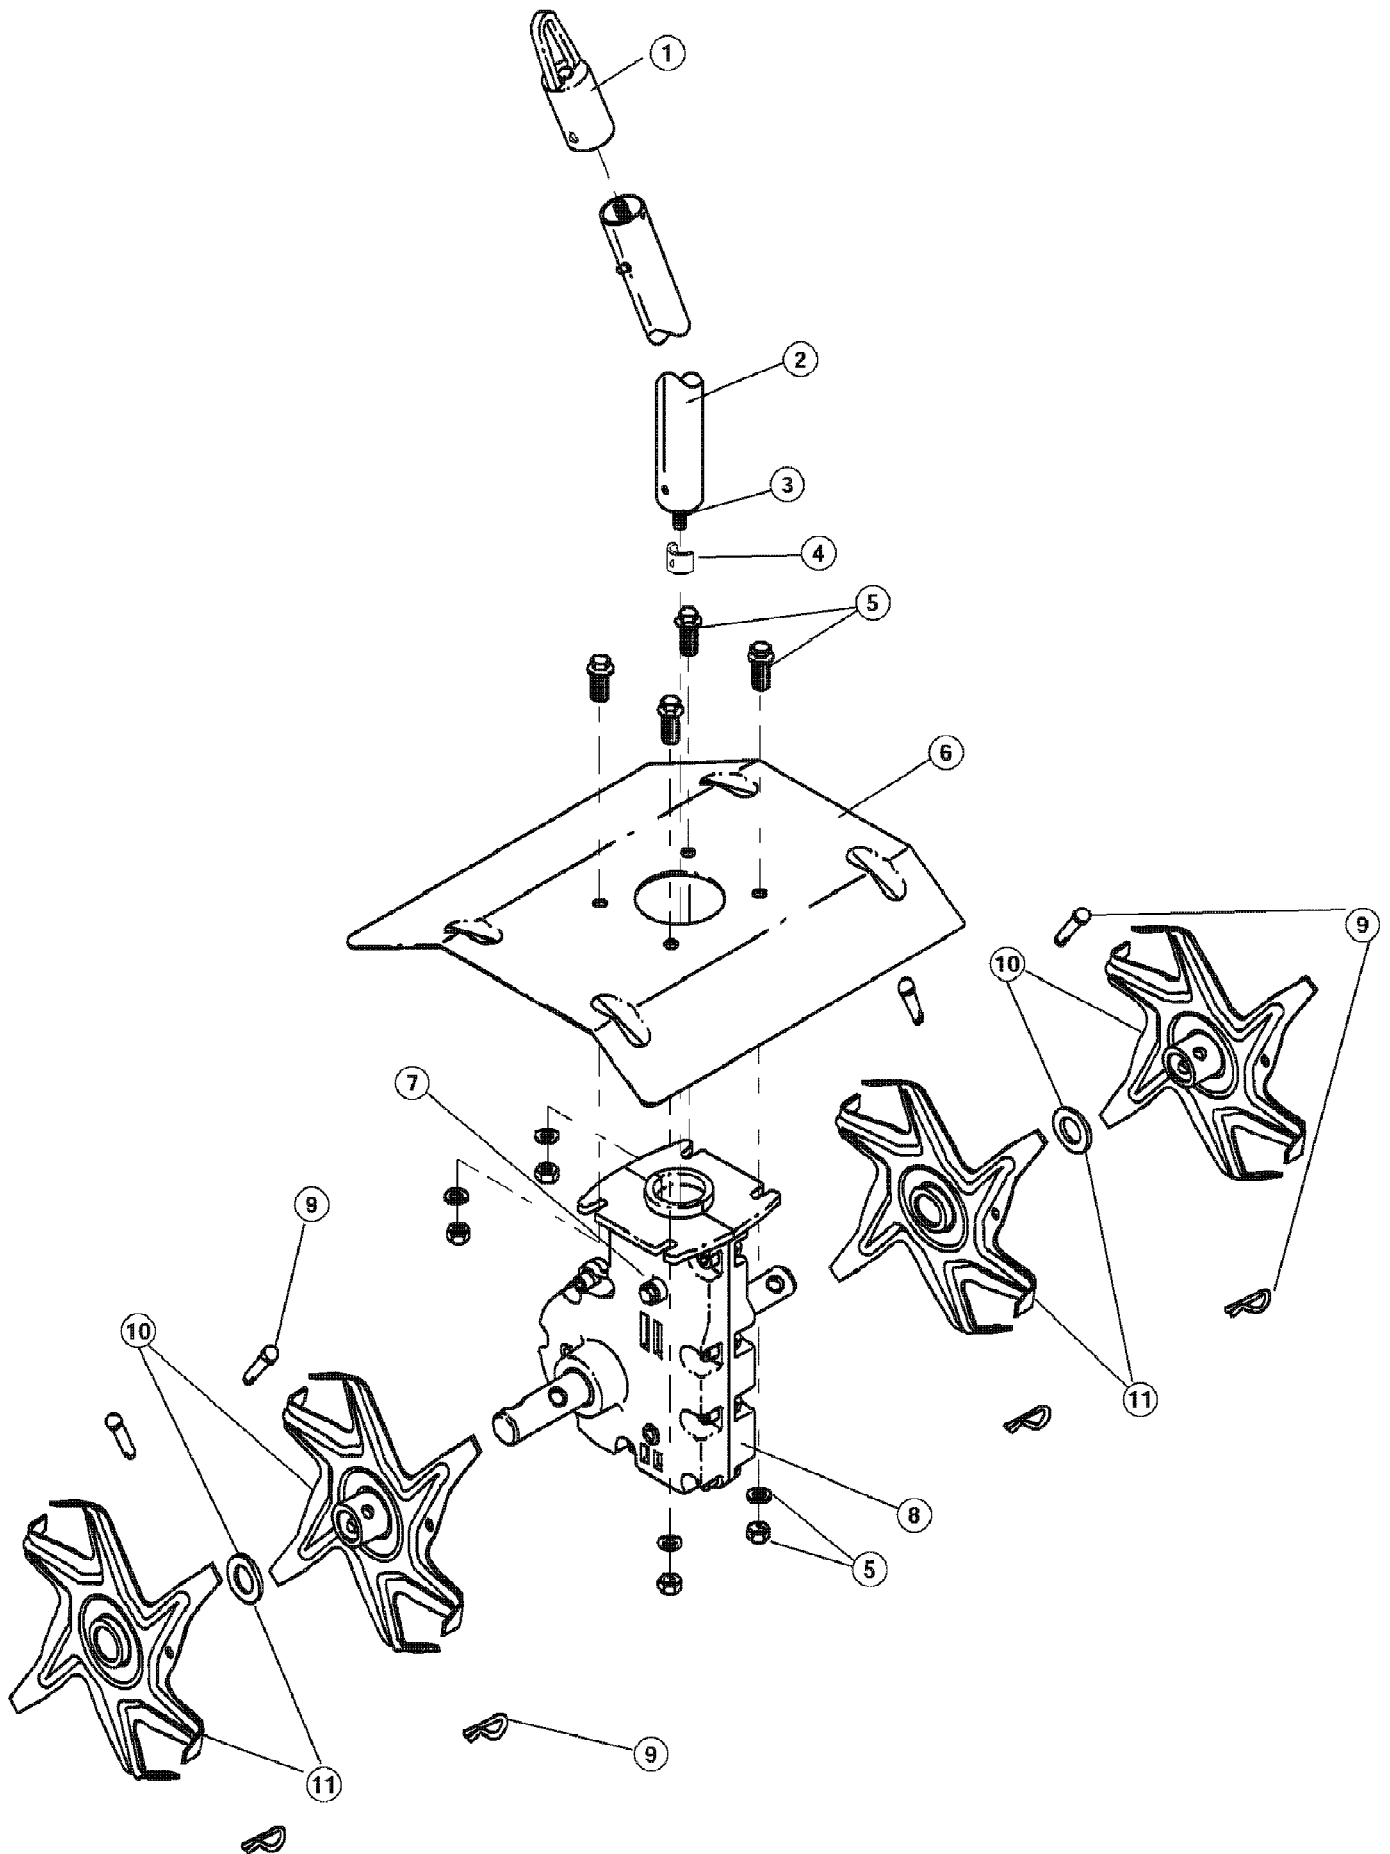

TBGC 41AJGC-C766
Garden Cultivator Add-On

TBGC 41AJGC-C766
Garden Cultivator Add-On

Page 2 of 2

Ref #	Part Number	Qty	S/P/F	Description
1	791-612605	1	/P	Accessory Hanger
2	791-180916	1		Drive Shaft Housing Assembly
3	791-613300	1		Flexible Drive Shaft
4	753-04078	1		Retainer Sleeve
5	753-04266	1	/P	Guard Mounting Hardware Set
6	753-1216	1	/P	Guard
7	791-180288	1	/P	Bolt
8	791-147474	1	S	Gear Box Assembly
9	791-147473	1		Tine Fastener Assembly
10	791-182729	1	/P	Tine Assembly (Left Outer or Right Inner)
11	791-182730	1	/P	Tine Assembly (Left Inner or Right Outer)