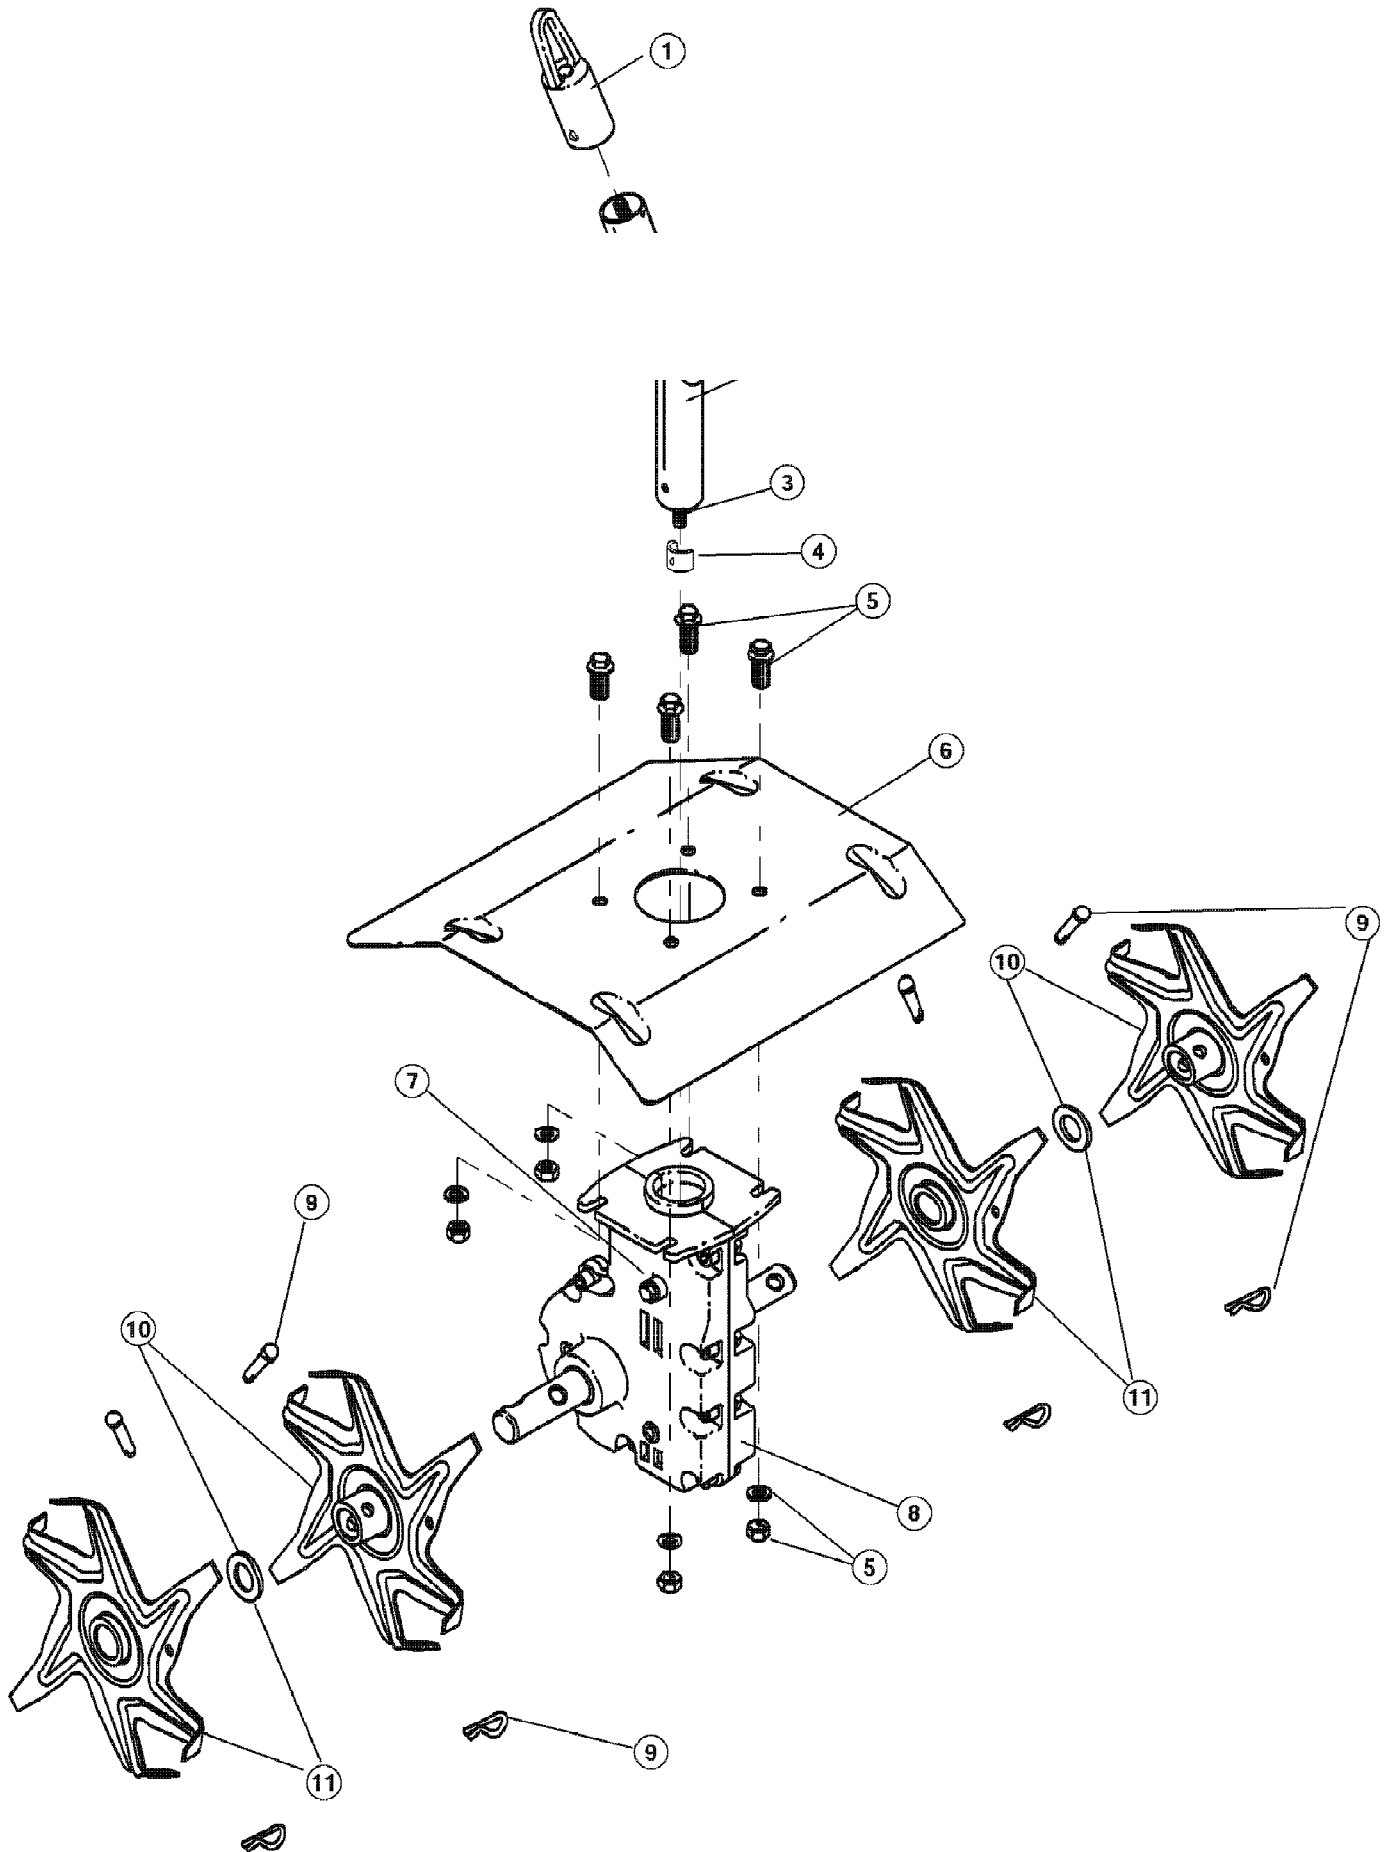

TBGC 41AJGC-C711  
Garden Cultivator Add-On

TBGC 41AJGC-C711  
Garden Cultivator Add-On

Page 2 of 2

Ref #	Part Number	Qty	S/P/F	Description
1	791-612605	1	/P	Accessory Hanger
2	791-180916	1		Drive Shaft Housing Assembly
3	791-613300	1		Flexible Drive Shaft
4	753-04078	1		Retainer Sleeve
5	753-04266	1	/P	Guard Mounting Hardware Set
6	753-1216	1	/P	Guard
7	791-180288	1	/P	Bolt
8	791-147474	1	S	Gear Box Assembly
9	791-147473	1		Tine Fastener Assembly
10	791-182729	1	/P	Tine Assembly (Left Outer or Right Inner)
11	791-182730	1	/P	Tine Assembly (Left Inner or Right Outer)