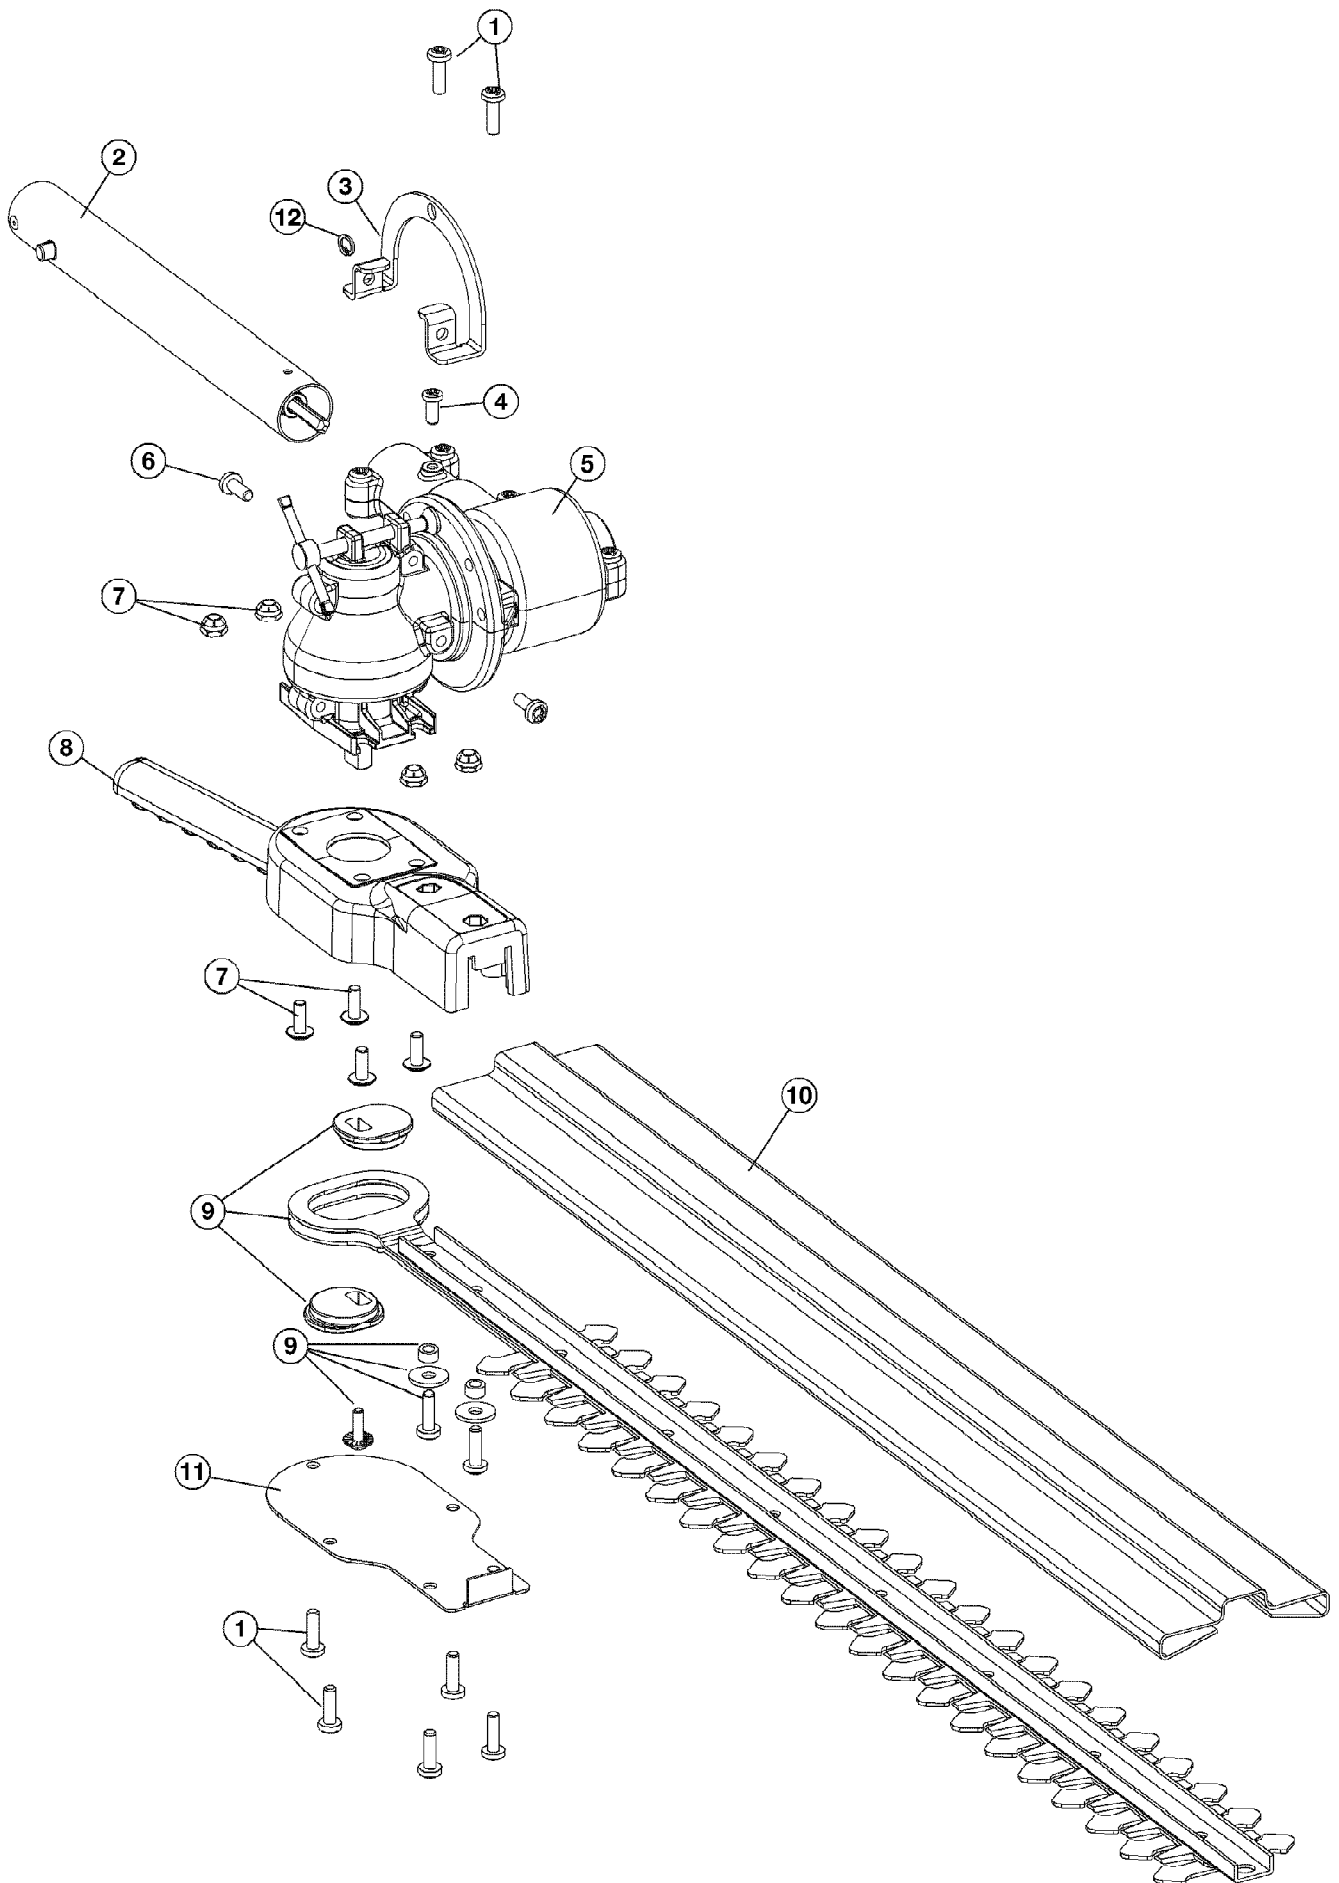

TBAH 41AJAH-C966
General Assembly

TBAH 41AJAH-C966
General Assembly

Page 2 of 2

Ref #	Part Number	Qty	S/P/F	Description
1	791-182886	1		Screw
2	753-05616	1		Drive Shaft Housing Assembly
3	753-05617	1	S	Indexing Ring
4	753-05698	1	S	Anti-Rotation Screw
5	753-05618	1		Gearbox Assembly (includes 4)
6	753-05619	1	S	Screw
7	753-05620	1		Blade Housing Hardware
8	753-05621	1		Upper Blade Housing (Includes 7)
9	753-05623	1		Blade Assembly
10	753-05624	1	S	Guard
11	753-05625	1	S	Lower Blade Assembly
12	791-182215	1	S	Lock Washer