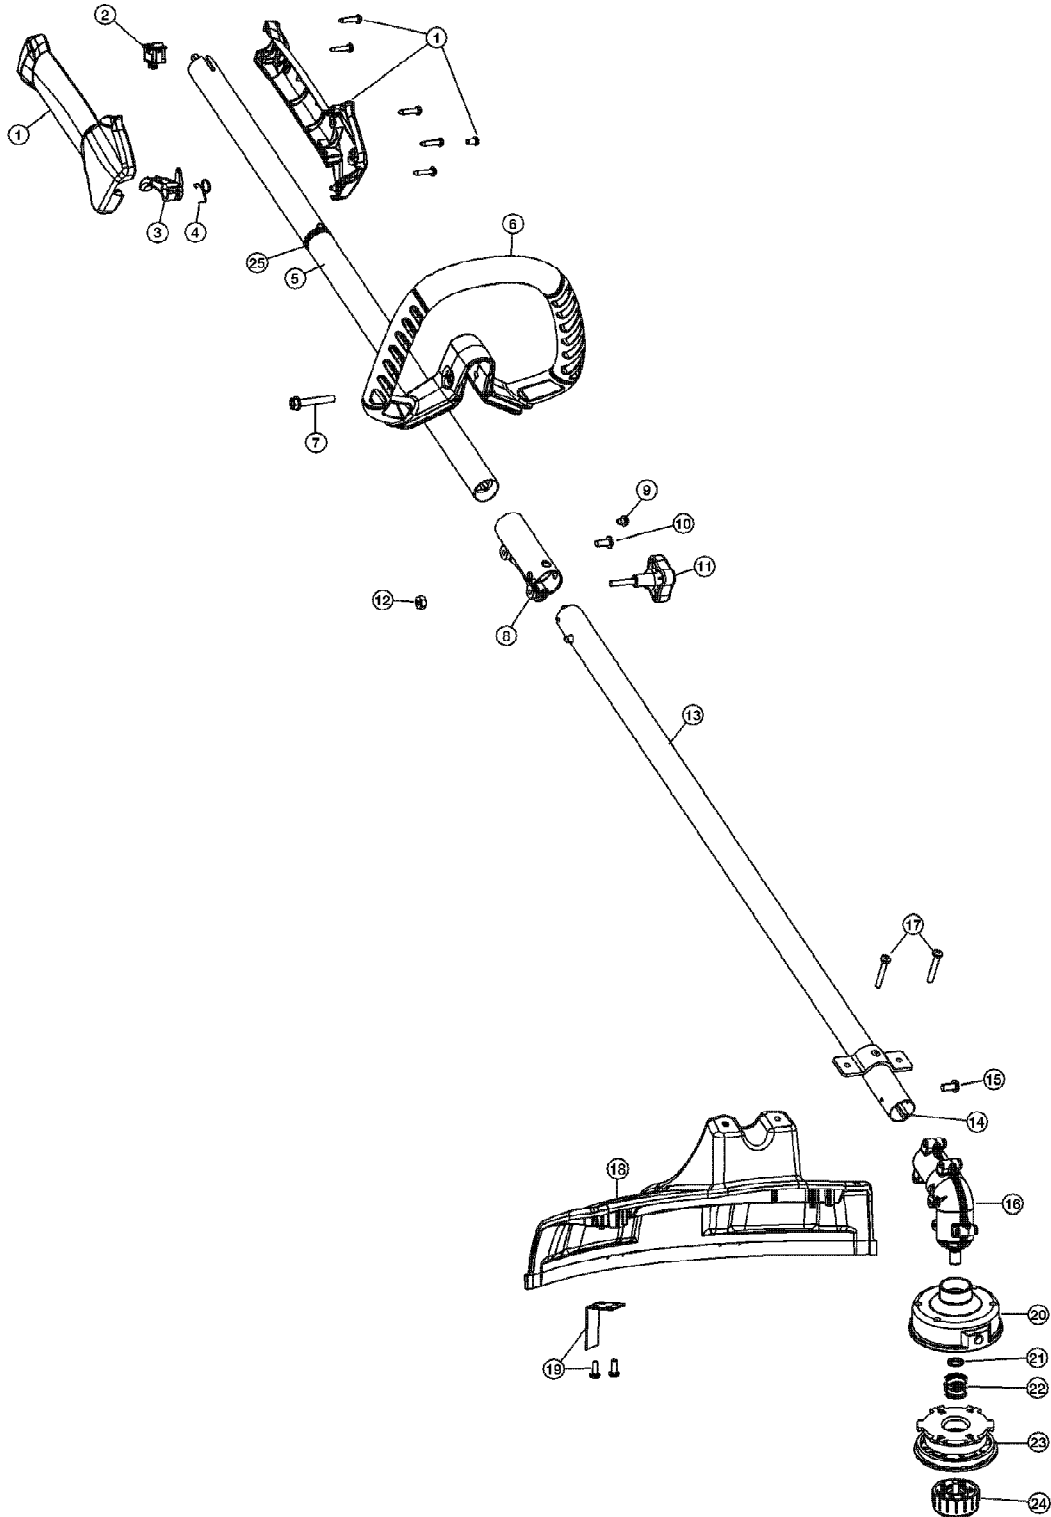

TB80EC 41BDT80C966
General Assembly

TB80EC 41BDT80C966
General Assembly

Page 4 of 4

Ref #	Part Number	Qty	S/P/F	Description
1	753-04234	1		Throttle Housing Assembly (Incl. Ref No. 2-4)
2	753-04119	1	/P	Throttle Trigger
3	791-182690	1		Throttle Trigger Spring
4	791-182405	1	/P	Switch
5	753-04344	1	/P	Upper Drive Shaft Housing Assembly
6	753-06039	1		Deluxe D-Handle Assembly (Incl. Ref No. 9)
7	753-06040	1		Bolt
8	753-1190	1	/P	Split Boom Coupler (Incl. Ref No. 9-12)
9	791-182057	1		Screw
10	791-181617	1		Bolt
11	791-181618B	1	/P	Adjustment Knob (Incl. Ref No. 12)
12	712-04018A	1	/P	Knob Retaining Nut
13	753-06139	1		Lower Drive Shaft Housing Assembly
14	753-05267	1		Lower Flexible Drive Shaft
15	7039	1	/P	Anti-Rotation Screw
16	753-06140	1		Gear Box Assembly (Incl. Ref No. 15 & 20-24)
17	753-06125	1		Shield Mounting Screws
18	753-06123	1		Shield Assembly (Incl. Ref No. 17 & 19)
19	753-06126	1		Blade Assembly
20	753-04284	1		Outer Spool Assembly
21	791-610660	1		Retainer
22	791-610317B	1	/P	Spring
23	753-1155	1	/P	Inner Reel
24	791-153066B	1	/P	Bump Knob Assembly
25	791-610327	1		Shoulder Strap Clip
	953-1156	1	/P	Reel & Line Assembly Accessory, Not shown
	791-682075B	1	/P	Shoulder Strap Accessory, Not shown
	753-05778	1		Fixed Line Insert Accessory, Not shown