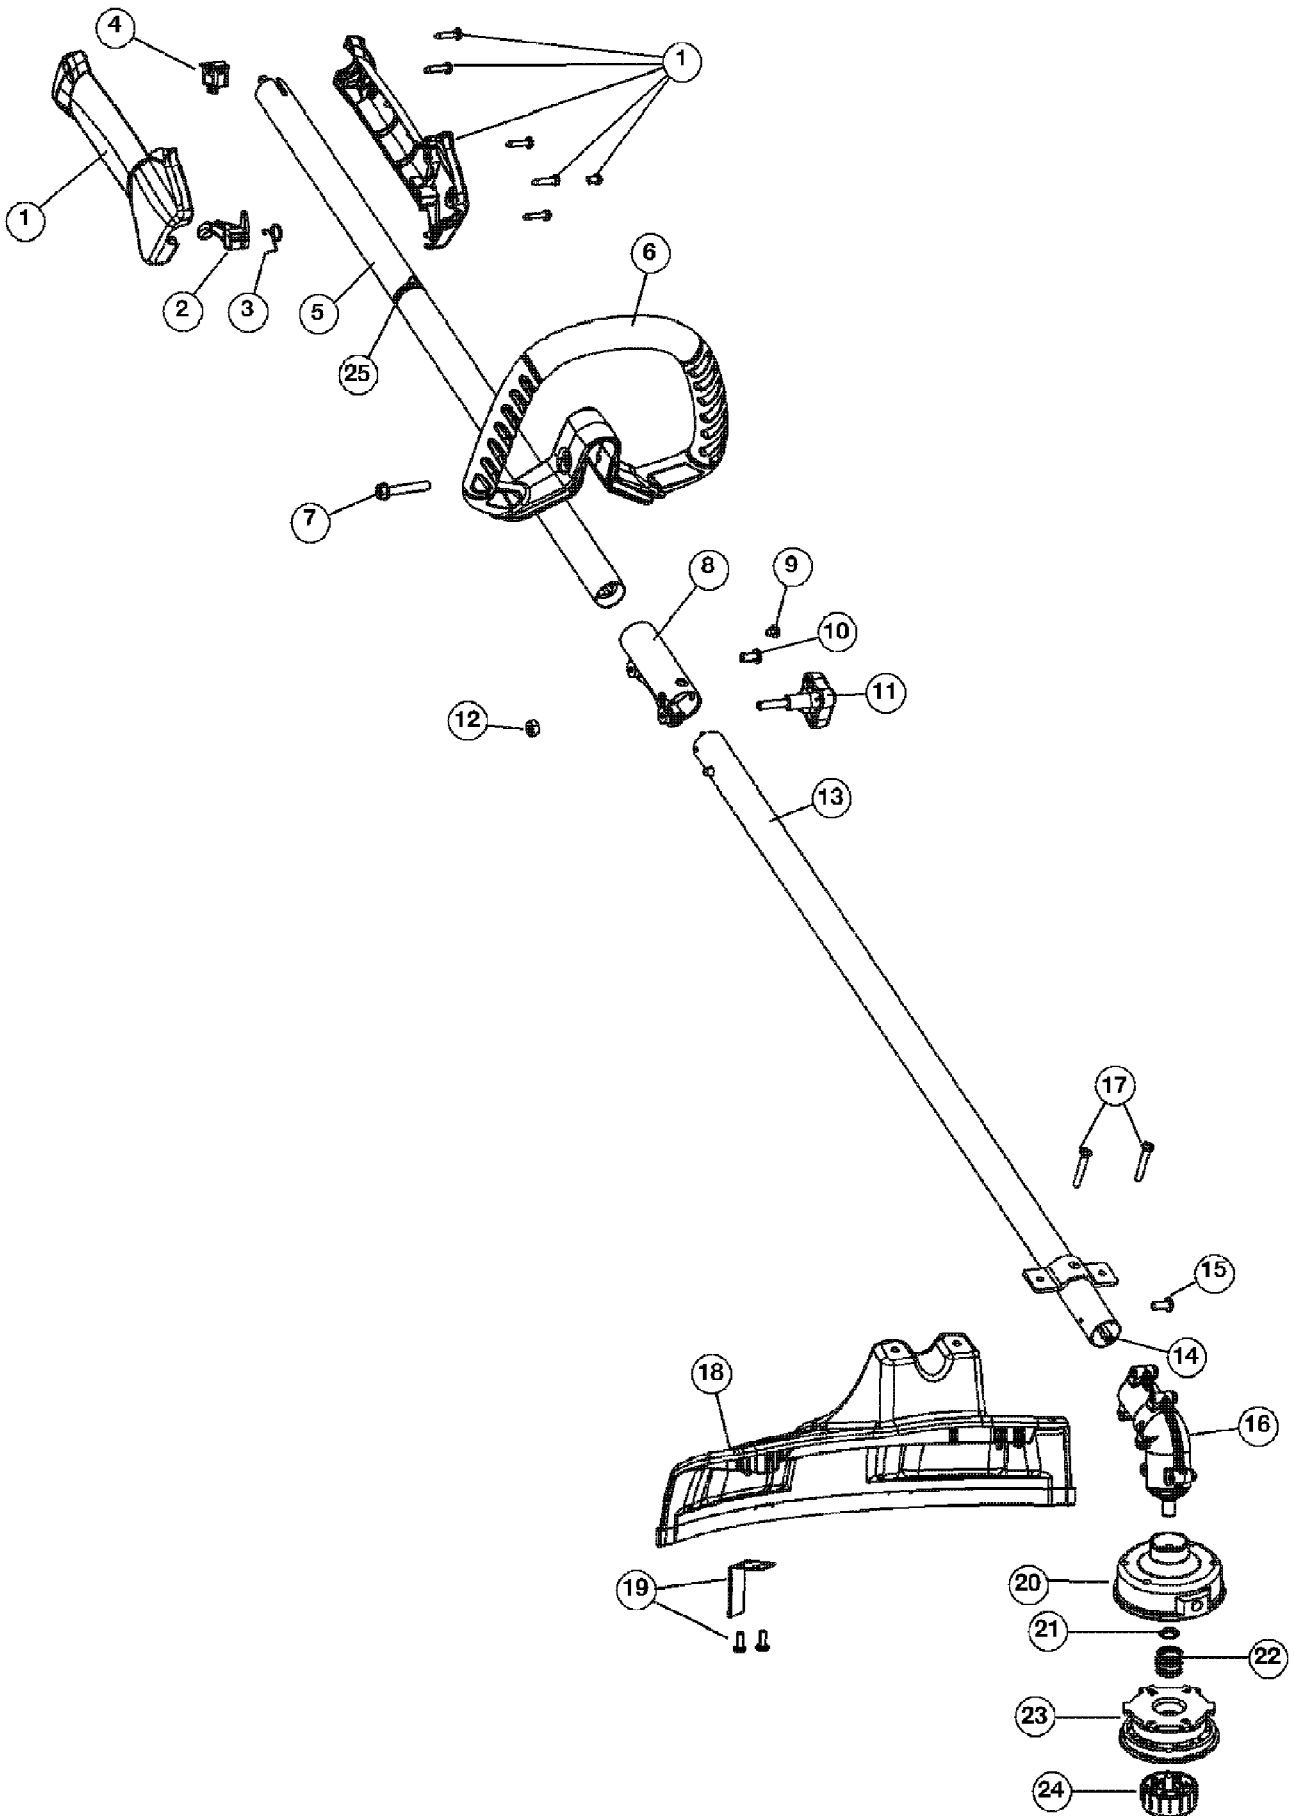

TB80EC 41ADT80C966
General Assembly

TB80EC 41ADT80C966
General Assembly

Page 4 of 4

Ref #	Part Number	Qty	S/P/F	Description
1	753-04234	1		Throttle Housing Assembly (Incl. Ref 2-4)
2	753-04119	1	/P	Throttle Trigger
3	791-182690	1		Throttle Trigger Spring
4	791-182405	1	/P	Switch
5	753-04344	1	/P	Upper Drive Shaft Housing Assembly
6	753-06039	1		Deluxe D-Handle Assembly (Incl. Ref 7)
7	753-06040	1		Bolt
8	753-1190	1	/P	Split Boom Coupler (Incl. Ref 9-12)
9	791-182057	1		Screw
10	791-181617	1		Bolt
11	791-181618B	1	/P	Adjustment Knob (Incl. Ref 12)
12	712-04018A	1	/P	Knob Retaining Nut
13	753-06139	1		Lower Drive Shaft Housing Assembly
14	753-05267	1		Lower Flexible Drive Shaft
15	7039	1	/P	Anti-Rotation Screw
16	753-06140	1		Gearbox Assembly (Incl. Ref 15, 20-24)
17	753-06125	1		Shield Mounting Screws
18	753-06123	1		Shield Assembly (Incl. Ref 17 & 19)
19	753-06126	1		Blade Assembly
20	753-04284	1		Outer Spool Assembly
21	791-610660	1		Retainer
22	791-610317B	1	/P	Spring
23	753-1155	1	/P	Inner Reel
24	791-153066B	1	/P	Bump Knob Assembly
25	791-610327	1		Shoulder Strap Clip
	953-1156	1	/P	Reel & Line Assembly Optional, Not Shown
	791-682075B	1	/P	Shoulder Strap Optional, Not Shown
	753-05778	1		Fixed Line Insert Optional, Not Shown
	791-180920	1		.095 Replacement Line Optional, Not Shown