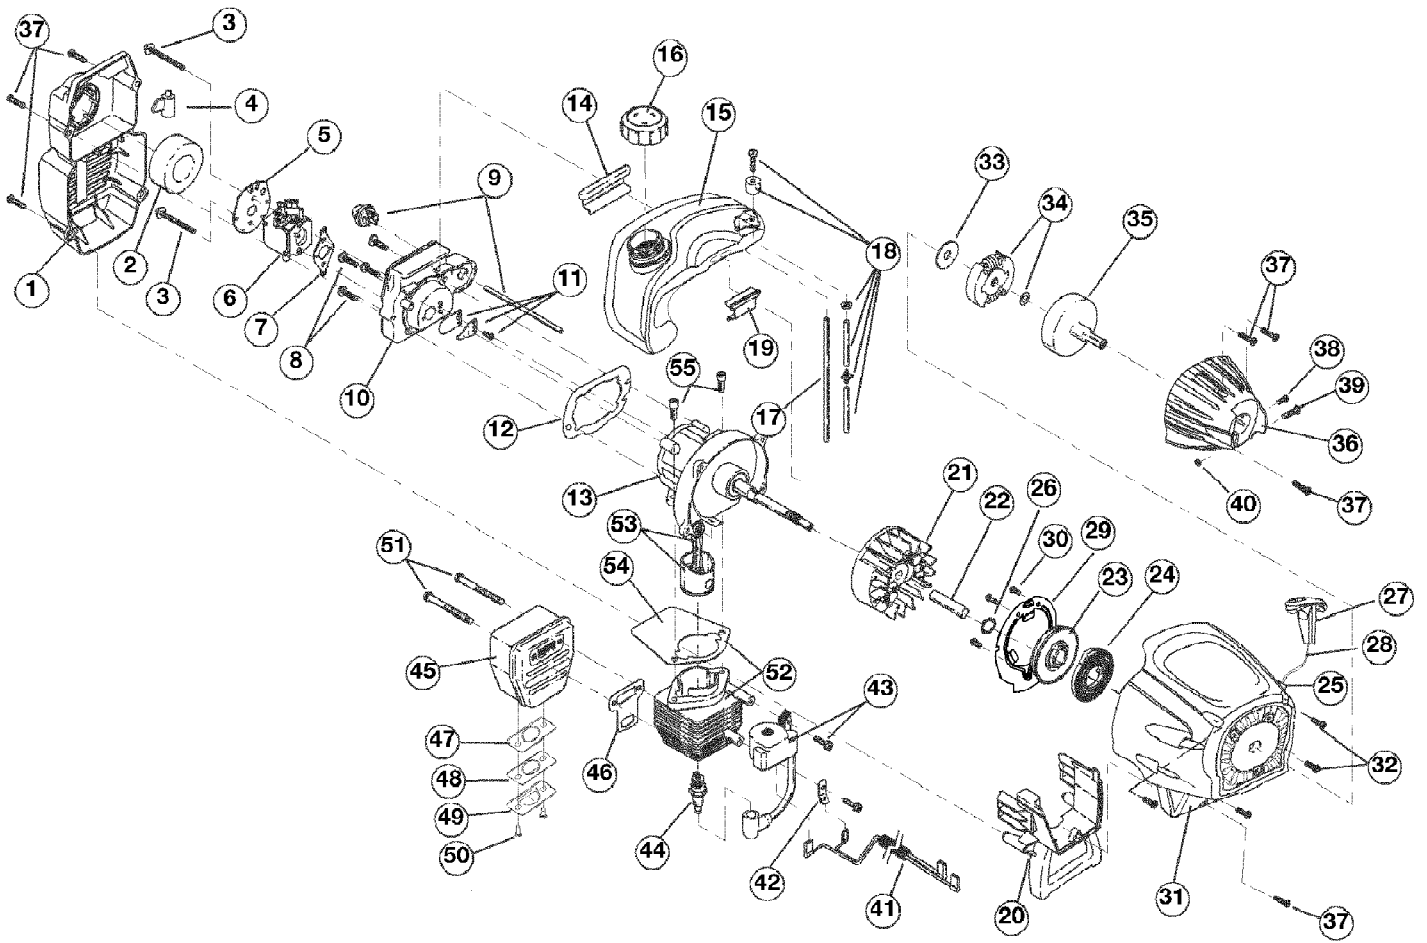

TB75SS 41BDT75C766
Engine Parts

TB75SS 41BDT75C766
Engine Parts

Page 4 of 5

Ref #	Part Number	Qty	S/P/F	Description
1	753-04317	1		Air Cleaner Cover Assembly (Incl. Ref No. 2 & 37)
2	791-180350B	1	/P	Air Cleaner Filter
3	791-180351	1		Carburetor Mounting Screw Assembly
4	753-1193	1	S	Choke Extension
5	753-1194	1	S	Choke Plate
6	753-04318	1	S	Carburetor Assembly (Incl. Ref No.7 & 18)
7	791-610675	1		Carburetor Gasket
8	791-181860	1		Carb Mount Screw
9	791-683974B	1	/P	Primer & Hose Assembly
10	753-1196	1	/P	Carb Mount Assembly (Incl. Ref No.8, 11 & 12)
11	791-684451	1		Reed Assembly
12	753-1208	1	/P	Carburetor Mount Gasket
13	753-04332	1		Crankcase Service Assembly (Incl. Ref No. 8)
14	791-612134	1		Rear Mounting Pad
15	753-04307	1	/P	Fuel Tank Assembly (Incl. Ref No. 16-18)
16	753-04084	1	/P	Fuel Cap Assembly
17	791-181086	1	/P	Fuel Return Line
18	753-04233	1		Fuel Line Assembly
19	791-145308	1		Front Mounting Pad
20	753-04702	1		Shroud Extension & Stand (Incl. Ref No. 37)
21	791-182736	1	S	Flywheel Assembly
22	791-181065	1		Spacer
23	753-1199	1		Recoil Pulley Assembly
24	753-04286	1		Recoil Spring
25	753-1200	1		Rope Guide
26	791-181247	1	S	Pulley Retainer
27	791-181079	1	S	Pull Handle
28	791-613103	1		Rope
29	753-1201	1	S	Pressure Plate Assembly
30	753-1202	1		Plate Screw
31	753-1203	1		Starter Housing Assembly (Incl. Ref No. 23-30,32 & 37)
32	791-181862	1	/P	Housing Screw
33	791-182368	1	S	Clutch Washer
34	791-182369	1	S	Clutch Rotor Assembly
35	791-153592	1	/P	Clutch Drum Assembly
36	753-1204	1		Clutch Cover Assembly (Incl. Ref No. 37-40)
37	791-181345	1	/P	Cover Screw
38	791-182519	1		Anti-Rotation Screw
39	753-04003	1		Clamping Screw
40	791-180217	1	S	Clamping Nut
41	791-182798	1		Wire Leads and Sleeve
42	791-611063	1	/P	Ground Tab
43	753-04336	1		Module Assembly
44	791-610311B	1	/P	Spark Plug
45	753-04618	1	S	Muffler Assembly (Incl. Ref No. 46-51)
46	753-04619	1	/P	Exhaust Gasket
47	753-04689	1		Spark Arrestor Screen