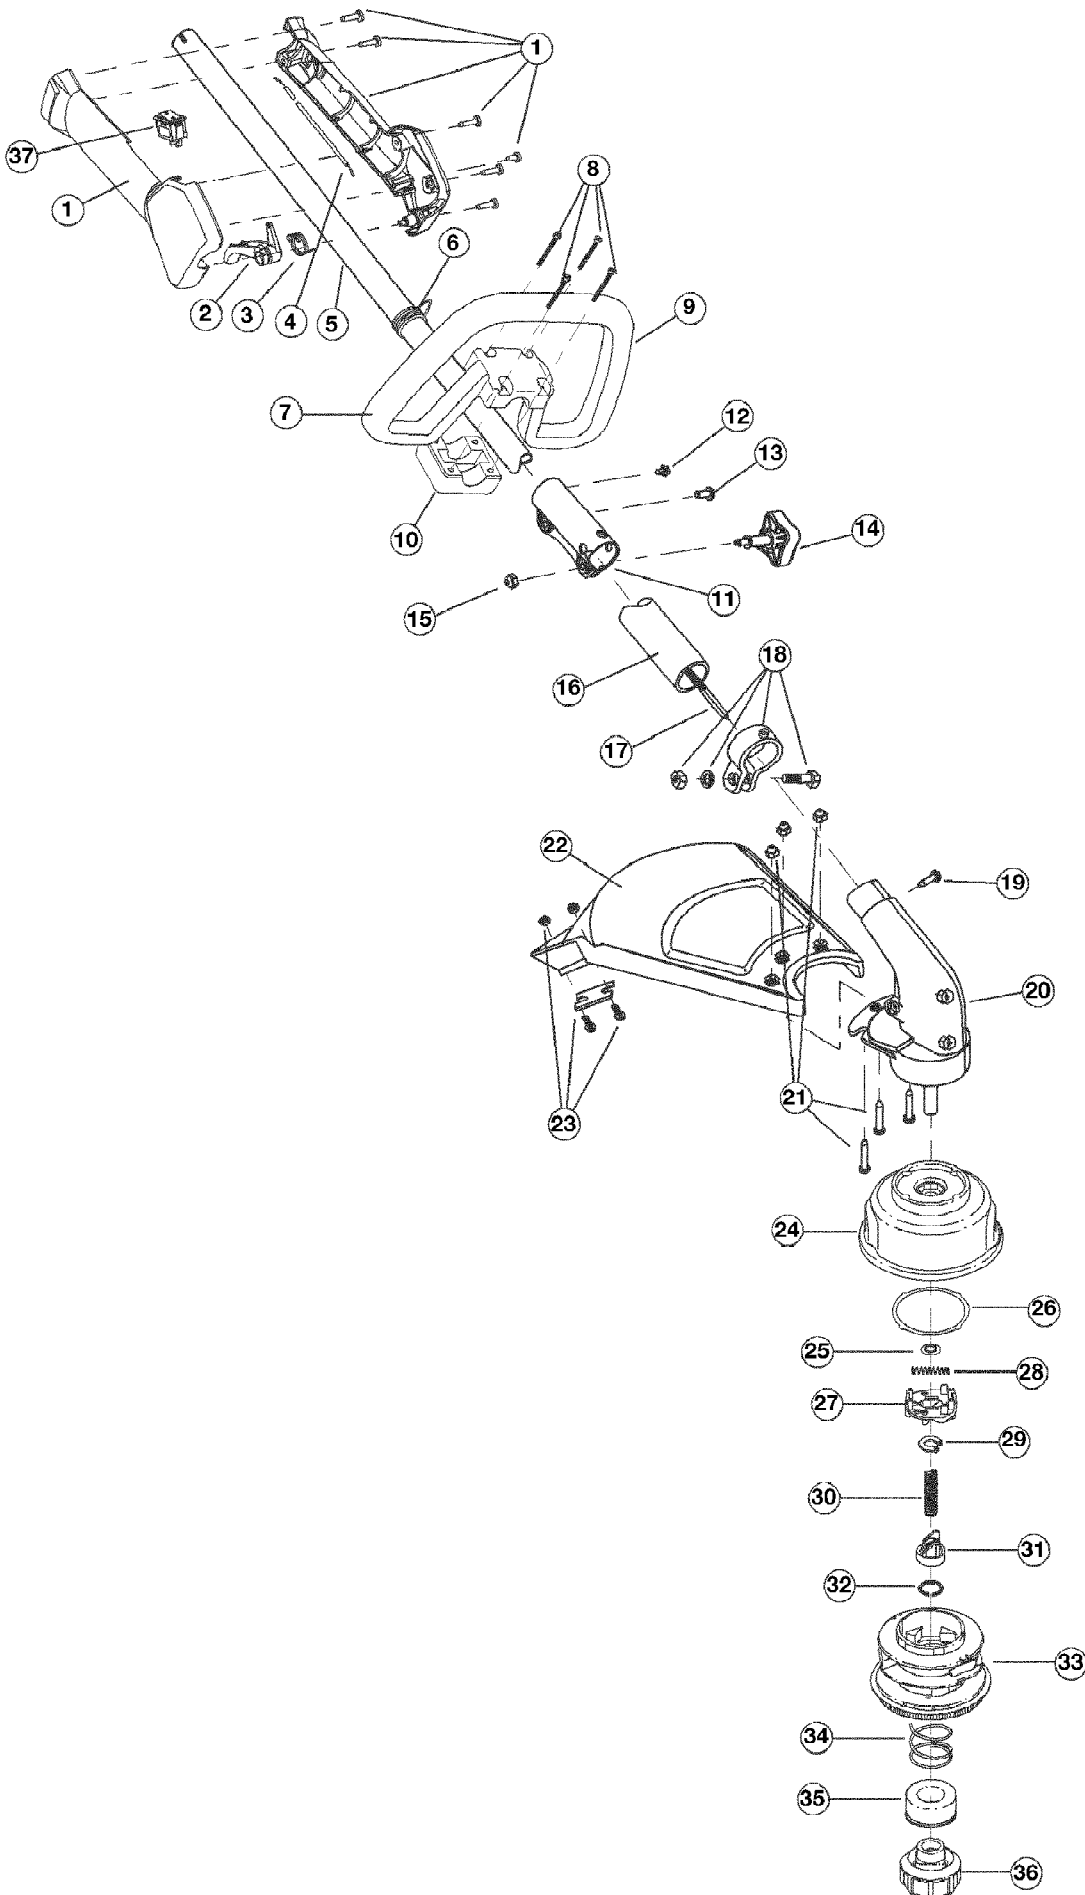

TB75SS 41BDT75C766
Boom And Trimmer Parts

TB75SS 41BDT75C766
Boom And Trimmer Parts

Page 2 of 5

Ref #	Part Number	Qty	S/P/F	Description
1	753-04234	1		Throttle Housing Assembly (Includes 2 & 37)
2	753-04119	1	/P	Throttle Trigger
3	791-182690	1		Throttle Trigger Spring
4	791-182877	1		Throttle Cable Assembly
5	753-04236	1	/P	Upper Drive Shaft Housing Assembly
6	791-610327	1		Harness Clip
7	791-180869	1		Deluxe D-Handle Assembly (Includes 8-10)
8	791-181070	1		Screw
9	791-182167	1		Deluxe D-Handle
10	791-182168	1		Bottom Clamp
11	753-1190	1	/P	Split Boom Coupler (Includes 12-15)
12	791-182057	1		Screw
13	791-181617	1		Bolt
14	791-181981	1		Adjustment Knob (Includes 15)
15	753-04386	1	S	Knob Retaining Nut
16	753-1212	1	S	Lower Drive Shaft Housing Assembly
17	791-181166	1		Lower Flexible Drive Shaft
18	791-153597	1		Lower Clamp Assembly (Includes 19)
19	791-145569	1	/P	Anti-Rotation Screw
20	753-04309	1		Gear Box Assembly
21	791-180547	1		Shield Mounting Hardware
22	753-1213	1	/P	Shield Assembly (Includes 23)
23	791-181823	1		Blade Assembly
24	791-181457	1		Outer Spool Assembly (Includes 25)
25	791-181458	1		Retainer
26	791-181561	1		Thrust Washer
27	753-04257	1	/P	Slider
28	791-181459	1		Small Spring
29	791-181532	1		E-Clip
30	791-181531	1		Spring
31	791-181462	1		Plunger
32	791-181463	1		C-Clip
33	791-181464	1	S	Inner Reel
34	791-181465B	1		Large Spring
35	791-181467	1		Foam Seal
36	791-181468B	1	/P	Bump Head Knob Assembly (Includes 34 & 35)
37	791-182673	1		Switch
	753-04218	1		Reel and Line Assembly Optional Accessory; Not Shown
	791-682075B	1	/P	Shoulder Strap Optional Accessory; Not Shown