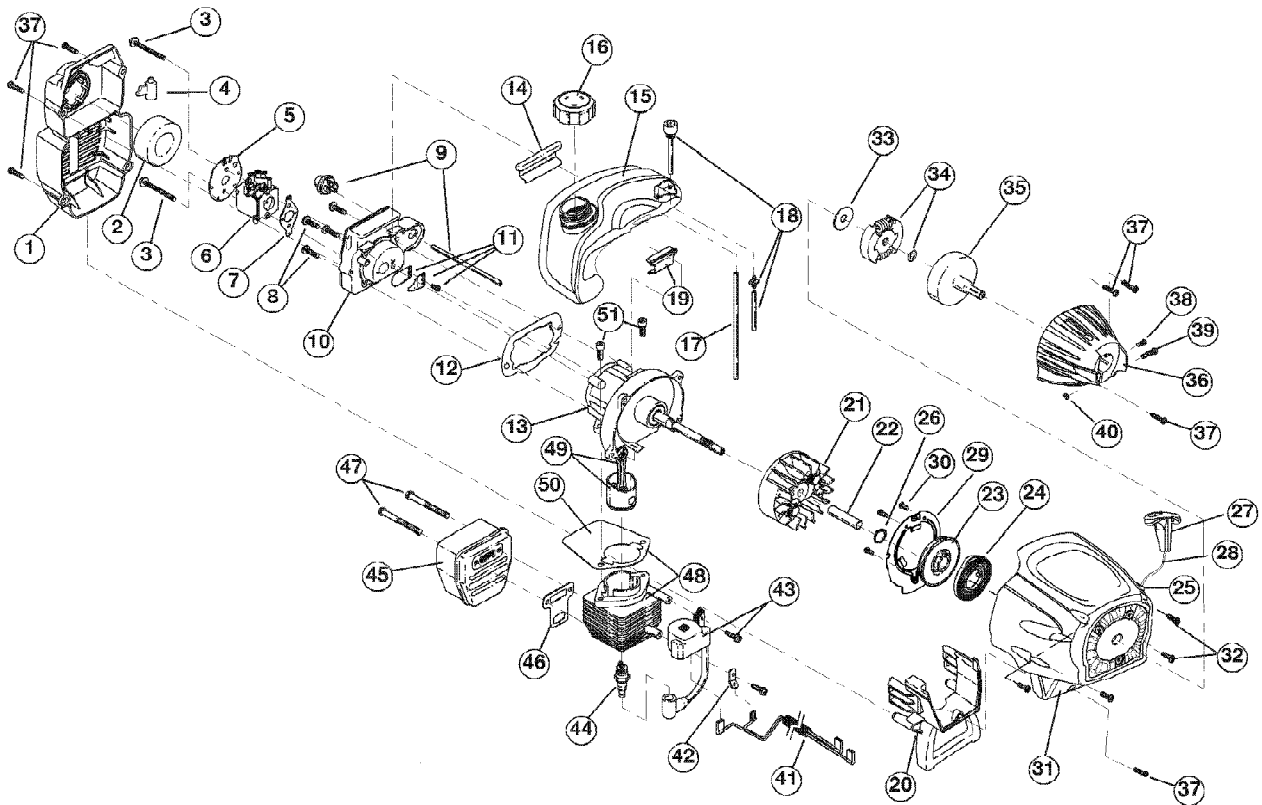

TB75SS 41ADT75C966
Engine Assembly

TB75SS 41ADT75C966
Engine Assembly

Page 4 of 5

Ref #	Part Number	Qty	S/P/F	Description
1	753-04210	1	S	Air Cleaner Cover Assembly (includes 2 & 37)
2	791-180350B	1	/P	Air Cleaner Filter
3	791-180351	1		Carburetor Mounting Screw Assembly
4	753-04227	1	/P	Choke Extension
5	753-1194	1	S	Choke Plate
6	753-04318	1	S	Carburetor Assembly (includes 7 & 18)
7	791-610675	1		Carburetor Gasket
8	791-181860	1		Carb Mount Screw
9	791-683974B	1	/P	Primer & Hose Assembly
10	753-1196	1	/P	Carb Mount Assembly (includes 8, 11 & 12)
11	791-684451	1		Reed Assembly
12	753-1208	1	/P	Carburetor Mount Gasket
13	753-04401	1		Crankcase Service Assembly (includes 8)
14	791-612134	1		Rear Mounting Pad
15	753-04307	1	/P	Fuel Tank Assembly (includes 16-18)
16	791-182529	1		Fuel Cap Assembly
17	791-181086	1	/P	Fuel Return Line
18	753-04233	1		Fuel Line Assembly
19	791-145308	1		Front Mounting Pad
20	753-04702	1		Shroud Extension & Stand (includes 37)
21	791-182736	1	S	Flywheel Assembly
22	791-181525	1		Spacer
23	753-04459	1	/P	Recoil Pulley Assembly
24	753-04286	1		Recoil Spring
25	753-1200	1		Rope Guide
26	753-04288	1	/P	Pulley Retainer
27	791-181079	1	S	Pull Handle
28	791-613103	1		Rope
29	753-04417	1	/P	Pressure Plate Assembly
30	753-1202	1		Plate Screw
31	753-04402	1		Starter Housing Assembly (includes 23-30, 32 & 37)
32	791-181862	1	/P	Housing Screw
33	791-182396	1	S	Clutch Washer
34	791-182369	1	S	Clutch Rotor Assembly
35	791-153592	1	/P	Clutch Drum Assembly
36	753-04403	1		Clutch Cover Assembly (includes 37-40)
37	791-181345	1	/P	Cover Screw
38	791-182519	1		Anti-Rotation Screw
39	753-04003	1		Clamping Screw
40	791-180217	1	S	Clamping Nut
41	753-04792	1	S	Wire Leads and Sleeve
42	791-611063	1	/P	Ground Tab
43	753-04336	1		Module Assembly
44	791-610311B	1	/P	Spark Plug
45	753-04618	1	S	Muffler Assembly (includes 46-47)
45	753-05169	1	/P	Muffler Assembly (includes 46-47 and Spark Arrestor)
46	753-04619	1	/P	Exhaust Gasket
47	753-04620	1	S	Muffler Mounting Bolts
48	753-04814	1	/P	Cylinder Assembly (includes 50 & 51)
49	753-04367	1	/P	Piston and Rod Assembly