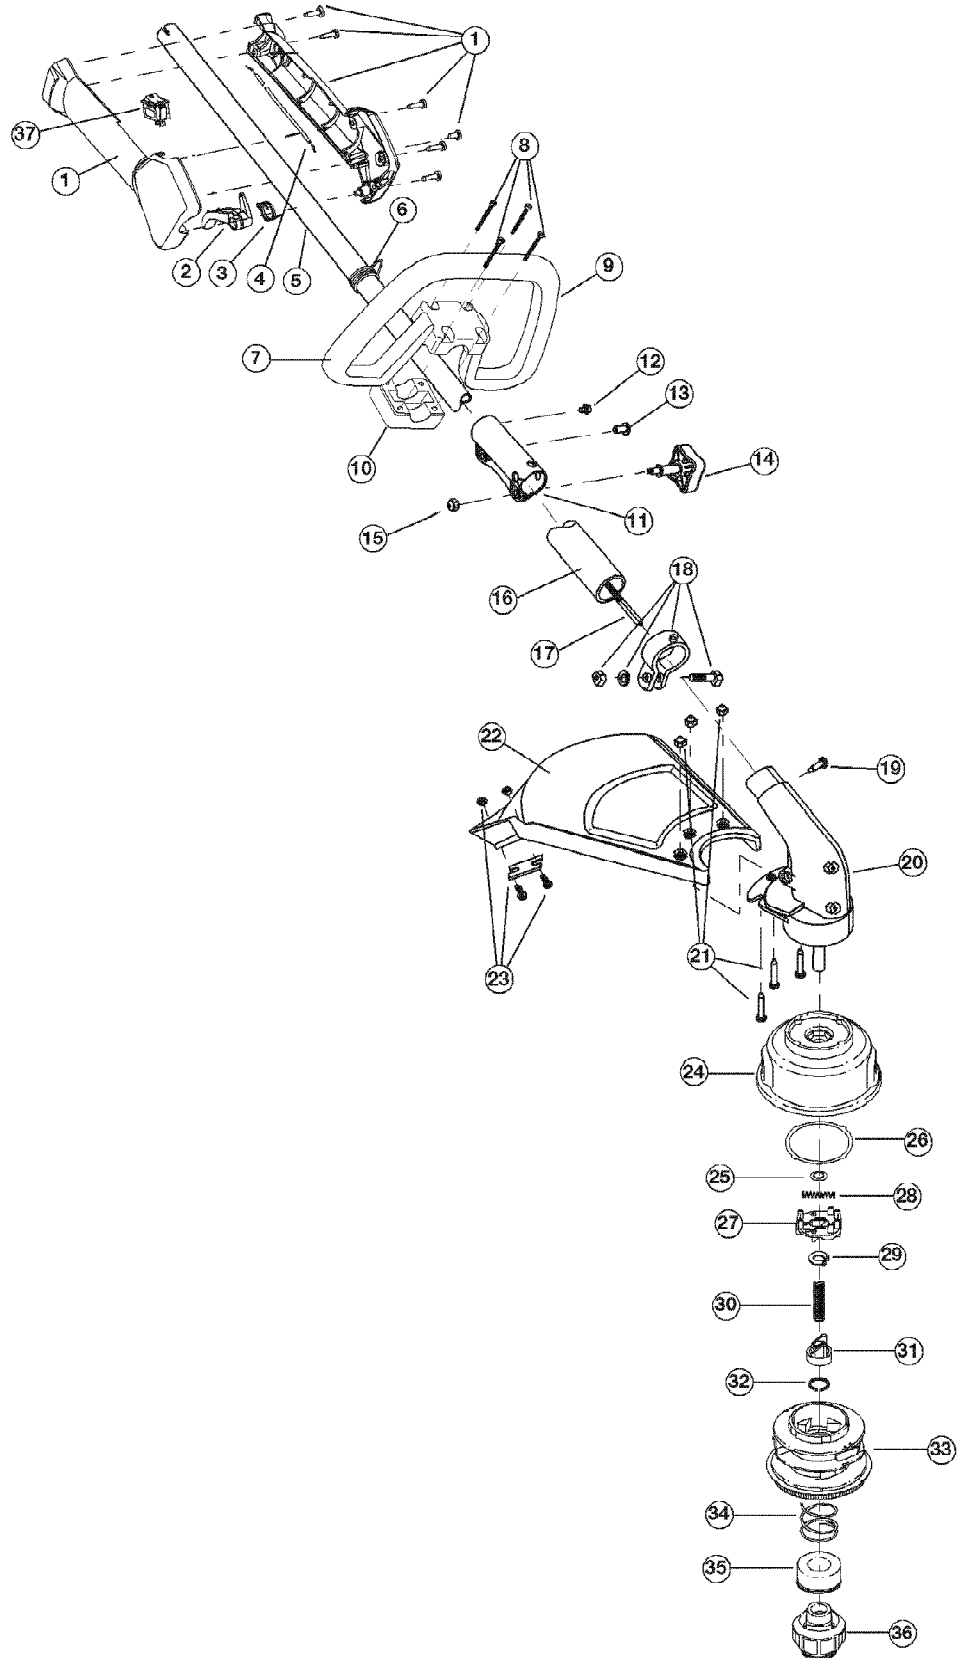

TB75SS 41ADT75C966  
Boom & Trimmer Parts Straight Shaft

TB75SS 41ADT75C966  
Boom & Trimmer Parts Straight Shaft

Page 2 of 5

Ref #	Part Number	Qty	S/P/F	Description
1	753-04234	1		Throttle Housing Assembly (includes 2 & 37)
2	753-04119	1	/P	Throttle Trigger
3	791-182690	1		Throttle Trigger Spring
4	753-04405	1	S	Throttle Cable Assembly
5	753-04236	1	/P	Upper Drive Shaft Housing Assembly
6	791-610327	1		Harness Clip
7	791-180869	1		Deluxe D-Handle Assembly (includes 8-10)
8	791-181070	1		Screw
9	791-182167	1		Deluxe D-Handle
10	791-182168	1		Bottom Clamp
11	753-1190	1	/P	Split Boom Coupler (includes 12-15)
12	791-182057	1		Screw
13	791-181617	1		Bolt
14	791-181981	1		Adjustment Knob (includes 15)
15	753-04386	1	S	Knob Retaining Nut
16	753-1212	1	S	Lower Drive Shaft Housing Assembly
17	791-181166	1		Lower Flexible Drive Shaft
18	791-153597	1		Lower Clamp Assembly (includes 19)
19	791-145569	1	/P	Anti-Rotation Screw
20	791-181566	1		Gear Box Assembly (includes 24 & 25)
21	791-180547	1		Shield Mounting Hardware
22	753-1213	1	/P	Shield Assembly (includes 23)
23	791-181823	1		Blade Assembly
24	791-181457	1		Outer Spool Assembly (includes 25)
25	791-181458	1		Retainer
26	791-181561	1		Thrust Washer
27	753-04257	1	/P	Slider
28	791-181459	1		Small Spring
29	791-181532	1		E-Clip
30	791-181531	1		Spring
31	791-181462	1		Plunger
32	791-181463	1		C-Clip
33	791-181464	1	S	Inner Reel
34	791-181465B	1		Large Spring
35	791-181467	1		Foam Seal
36	791-181468B	1	/P	Bump Head Knob Assembly (includes 34 & 35)
37	791-182673	1		Switch
	753-04309	1		Cutting Head Assembly (18, 20, 24-36) (NOT SHOWN)
	753-04218	1		Reel and Line Assembly (NOT SHOWN)
	791-682075B	1	/P	Shoulder Strap (NOT SHOWN)
	791-180120	1	S	Replacement Line, 0.095" (NOT SHOWN)