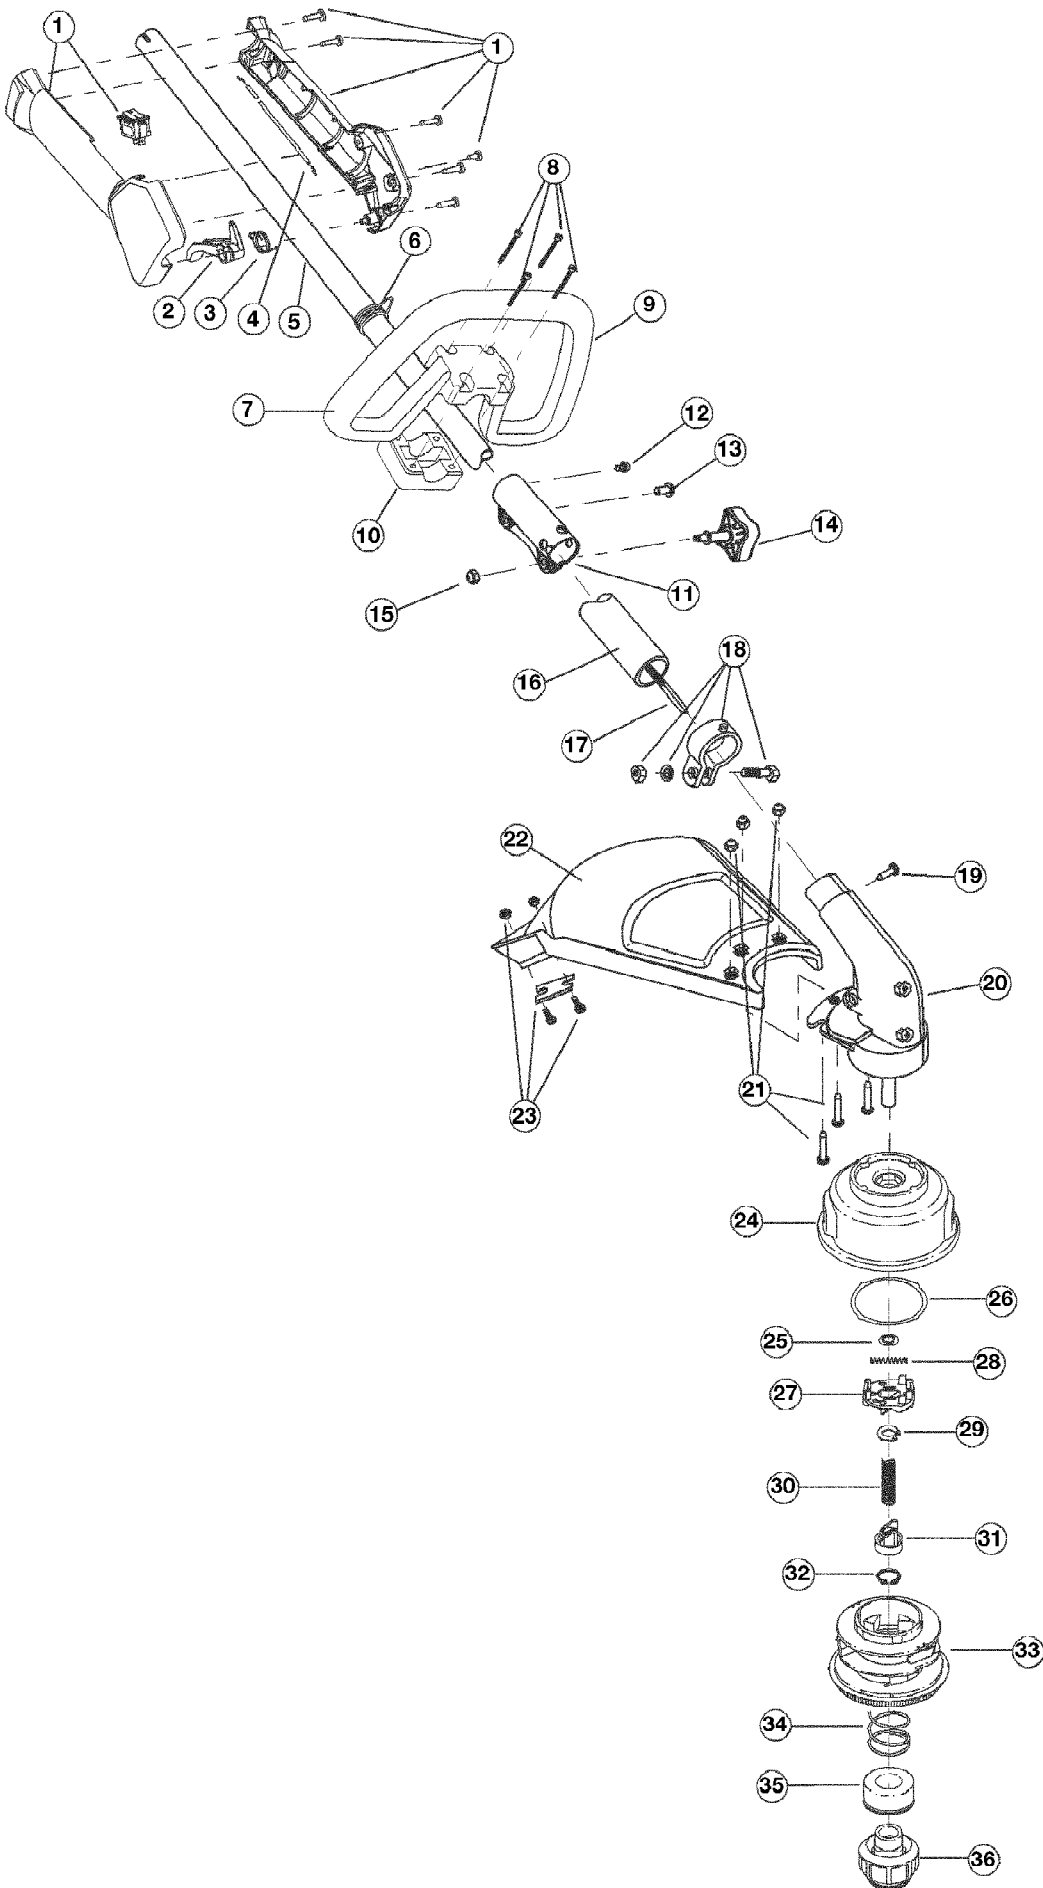

TB75SS 41ADT75C766  
Boom And Trimmer

TB75SS 41ADT75C766  
Boom And Trimmer

Page 2 of 5

Ref #	Part Number	Qty	S/P/F	Description
1	753-04234	1		Throttle Housing Assembly (includes 2 & 3)
2	753-04119	1	/P	Throttle Trigger
3	791-182690	1		Throttle Trigger Spring
4	791-182877	1		Throttle Cable Assembly
5	753-04236	1	/P	Upper Drive Shaft Housing Assembly
6	791-610327	1		Harness Clip
7	791-180869	1		Deluxe D-Handle Assembly (includes 8-10)
8	791-181070	1		Screw
9	791-182167	1		Deluxe D-Handle
10	791-182168	1		Bottom Clamp
11	753-1190	1	/P	EZ-Link(TM) Coupler (includes 12-15)
12	791-182057	1		Screw
13	791-181617	1		Bolt
14	791-181981	1		Adjustment Knob
15	791-181886	1		Knob Retaining Bolt
16	753-1212	1	S	Lower Drive Shaft Housing Assembly
17	791-181166	1		Lower Flexible Drive Shaft
18	791-153597	1		Lower Clamp Assembly (includes 19)
19	791-145569	1	/P	Anti-Rotation Screw
20	753-04309	1		Gear Box Assembly
21	791-180547	1		Shield Mounting Hardware
22	753-1213	1	/P	Shield Assembly (includes 23)
23	791-181823	1		Blade Assembly
24	791-181457	1		Outer Spool Assembly (includes 25)
25	791-181458	1		Retainer
26	791-181561	1		Thrust Washer
27	753-04257	1	/P	Slider
28	791-181459	1		Small Spring
29	791-181532	1		E-Clip
30	791-181531	1		Spring
31	791-181462	1		Plunger
32	791-181463	1		C-Clip
33	791-181464	1	S	Inner Reel
34	791-181465B	1		Large Spring
35	791-181467	1		Foam Seal
36	791-181468B	1	/P	Bump Head Knob Assembly (includes 34 & 35)
	753-04218	1		Reel and Line Assembly Optional Accessory; Item Not Shown
	791-682075B	1	/P	Shoulder Strap Optional Accessory; Item Not Shown