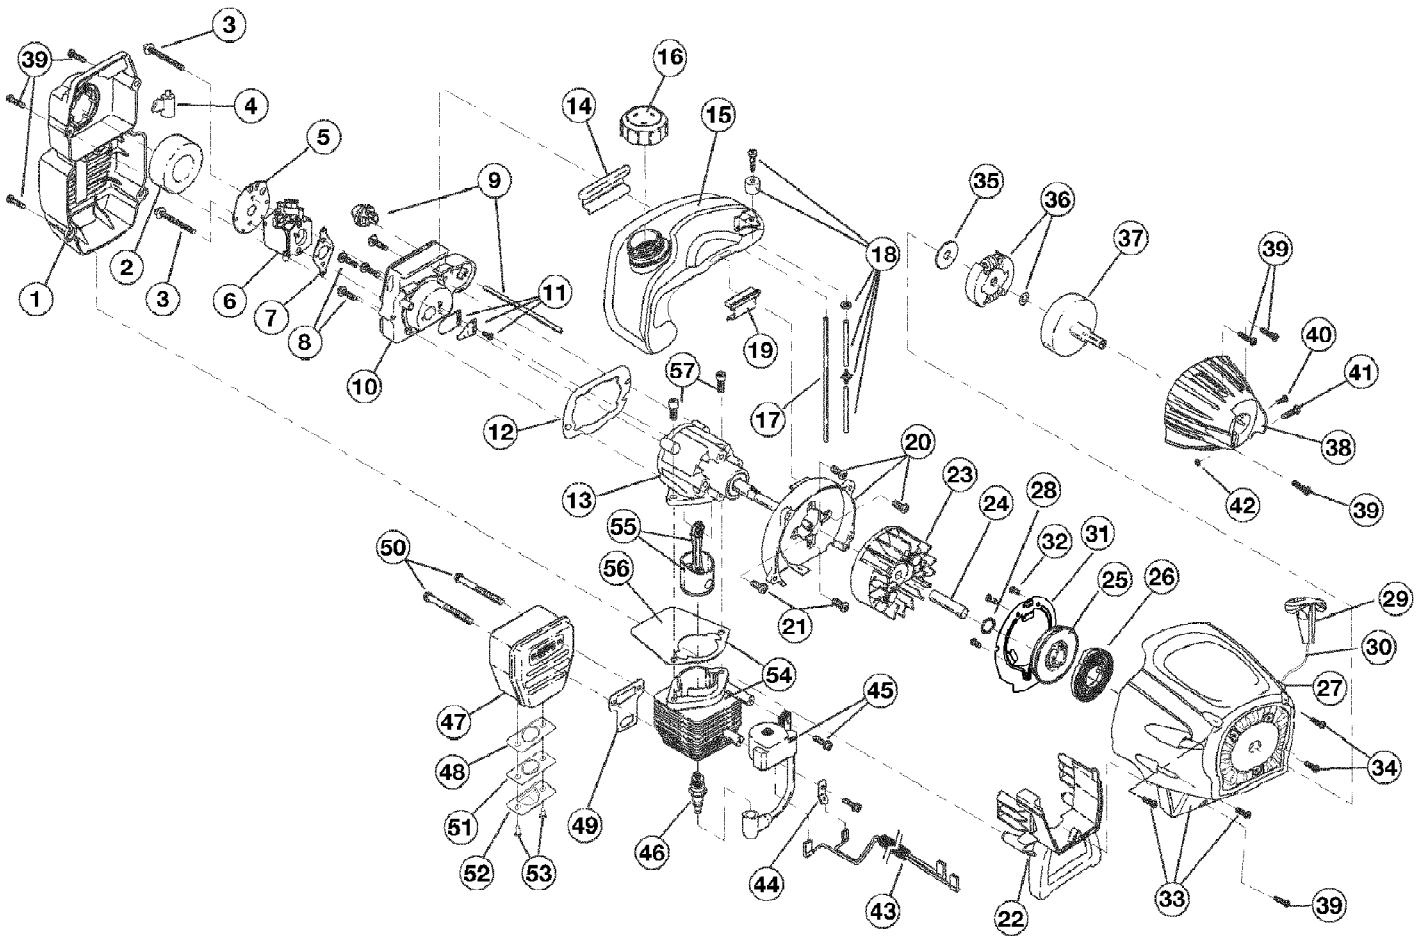

TB75SS 41ADT75C766
Engine

Page 3 of 5

TB75SS 41ADT75C766
Engine

Page 4 of 5

Ref #	Part Number	Qty	S/P/F	Description
1	753-04317	1		Air Cleaner/Muffler Cover Assembly (includes 2 & 39)
2	791-180350B	1	/P	Air Cleaner Filter
3	791-180351	1		Carburetor Mounting Screw Assembly
4	753-1193	1	S	Choke Extension
5	753-1194	1	S	Choke Plate
6	753-04318	1	S	Carburetor Assembly (includes 7 & 18)
7	791-610675	1		Carburetor Gasket
8	791-181860	1		Carb Mount Screw
9	791-683974B	1	/P	Primer & Hose Assembly
10	753-1196	1	/P	Carb Mount Assembly (includes 8 & 11)
11	791-684451	1		Reed Assembly
12	753-1208	1	/P	Carburetor Mount Gasket
13	753-04108	1		Crank Case Service Assembly (includes 8 & 21)
14	791-612134	1		Rear Mounting Pad
15	753-04307	1	/P	Fuel Tank Assembly (includes 16-18)
16	753-04084	1	/P	Fuel Cap Assembly
17	791-181086	1	/P	Fuel Return Line
18	753-04233	1		Fuel Line Assembly
19	791-145308	1		Front Mounting Pad
20	791-153520	1		Shroud Assembly
21	791-181861	1		Shroud Screw
22	791-182064	1	S	Shroud Extension & Stand (includes 39)
23	791-182736	1	S	Flywheel Assembly
24	791-181065	1		Spacer
25	753-1199	1		Recoil Pulley Assembly
26	753-04286	1		Recoil Spring
27	753-1200	1		Rope Guide
28	791-181247	1	S	Pulley Retainer
29	791-181079	1	S	Pull Handle
30	791-613103	1		Rope
31	753-1201	1	S	Pressure Plate Assembly
32	753-1202	1		Plate Screw
33	753-1203	1		Starter Housing Assembly (includes 25, 32, 34 & 39)
34	791-181862	1	/P	Housing Screw
35	791-182368	1	S	Clutch Washer
36	791-182369	1	S	Clutch Rotor Assembly
37	791-153592	1	/P	Clutch Drum Assembly
38	753-1204	1		Clutch Cover Assembly (includes 39-42)
39	791-181345	1	/P	Cover Screw
40	791-182519	1		Anti-Rotation Screw
41	753-04003	1		Clamping Screw
42	791-180217	1	S	Clamping Nut
43	791-182798	1		Wire Leads and Sleeve
44	791-611063	1	/P	Ground Tab
45	753-04109	1		Module Assembly
46	791-610311B	1	/P	Spark Plug
47	753-04110	1	/P	Muffler Assembly (includes 48-53)
48	753-04312	1	S	Spark Arrestor Screen
49	791-182065	1	S	Exhaust Gasket