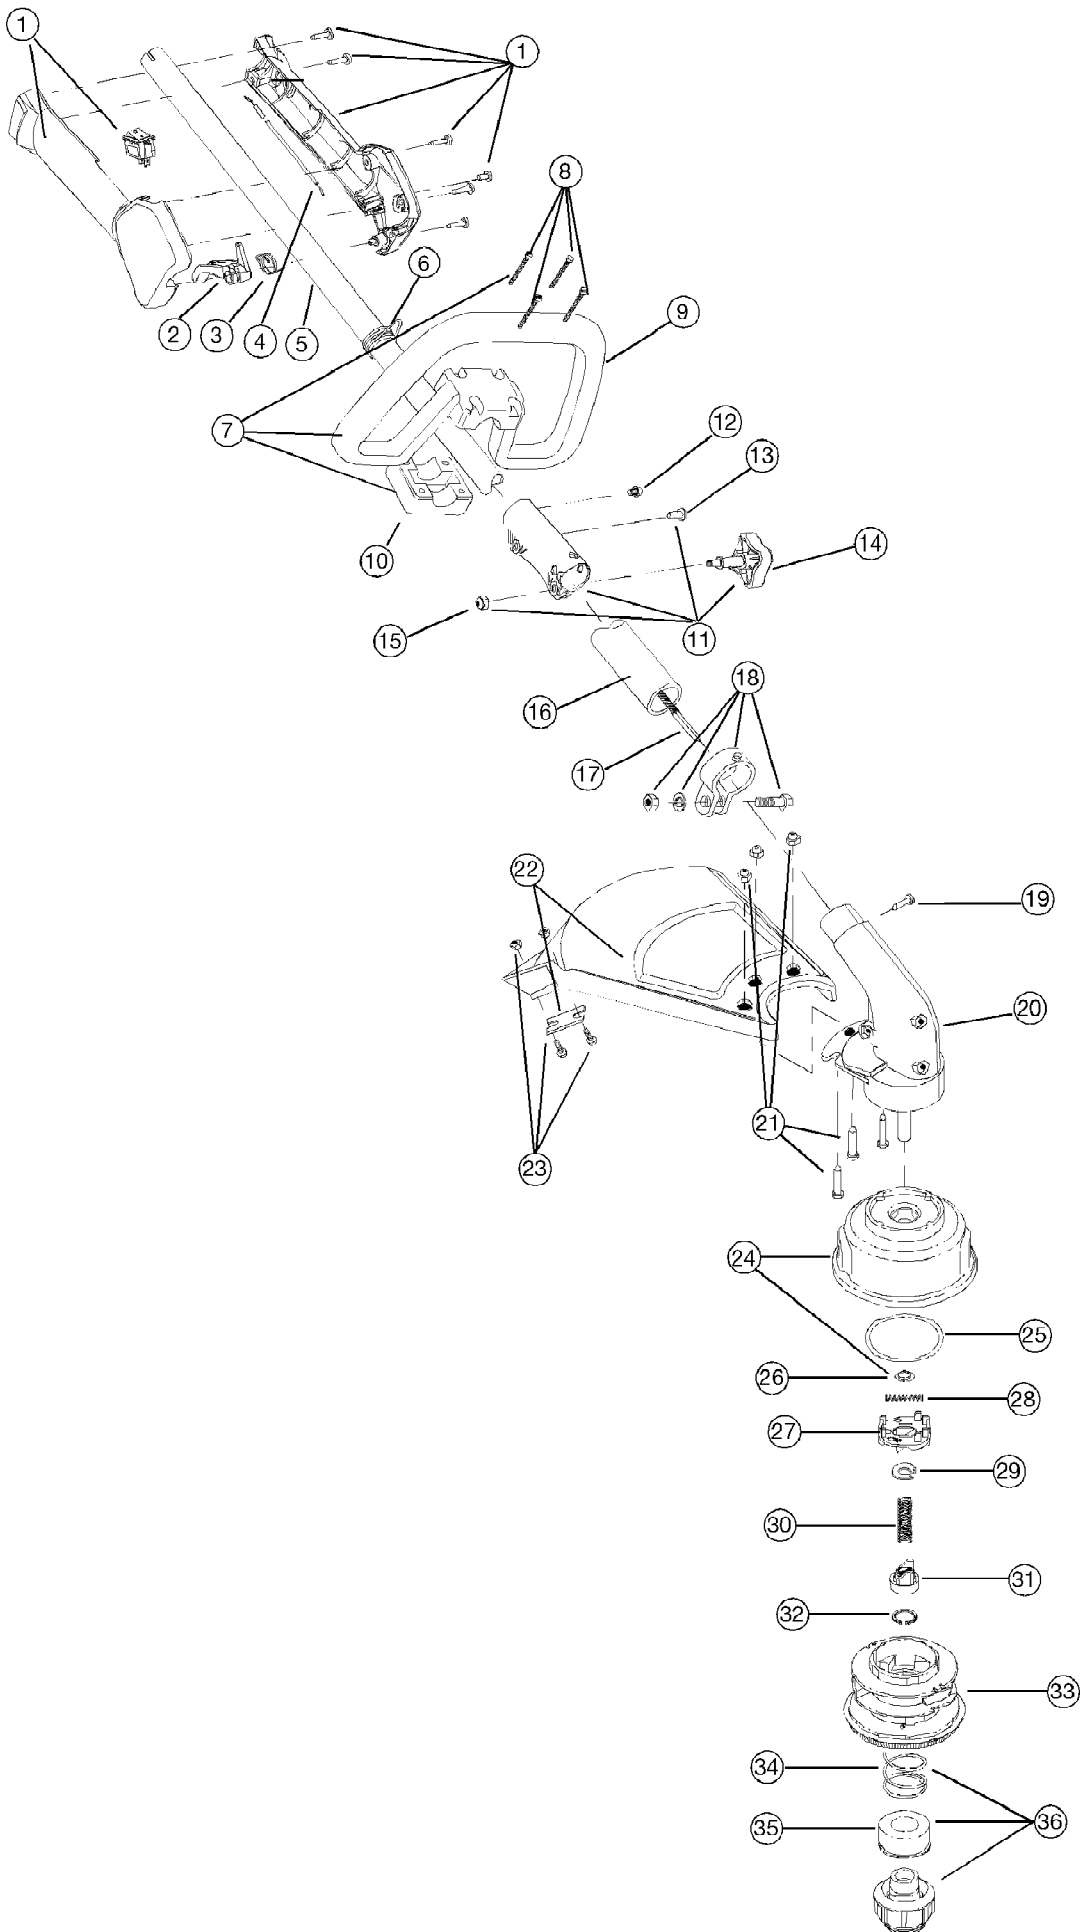

TB75SS 41ADT75C763
Boom And Trimmer Parts

TB75SS 41ADT75C763
Boom And Trimmer Parts

Page 2 of 5

Ref #	Part Number	Qty	S/P/F	Description
1	753-04234	1		Throttle Housing Assembly (includes 2 & 3)
2	753-04119	1	/P	Throttle Trigger
3	791-182690	1		Throttle Trigger Spring
4	791-182877	1		Throttle Cable Assembly
5	753-04236	1	/P	Upper Drive Shaft Housing Assembly
6	791-610327	1		Harness Clip
7	791-180869	1		Deluxe D-Handle Assembly (includes 8-10)
8	791-181070	1		Screw
9	791-182167	1		Deluxe D-Handle
10	791-182168	1		Bottom Clamp
11	753-1190	1	/P	EZ-Link(TM) Coupler (includes 12-15)
12	791-182057	1		Screw
13	791-181617	1		Bolt
14	791-181981	1		Adjustment Knob
15	791-181886	1		Knob Retaining Bolt
16	753-1212	1	S	Lower Drive Shaft Housing Assembly
17	791-181166	1		Lower Flexible Drive Shaft
18	791-153597	1		Lower Clamp Assembly (includes 19)
19	791-145569	1	/P	Anti-Rotation Screw
20	753-04309	1		Gear Box Assembly
21	791-180547	1		Shield Mounting Hardware
22	753-1213	1	/P	Shield and Blade Assembly
23	791-181823	1		Blade Assembly
24	791-181457	1		Outer Spool and Eyelet Assembly w/Retainer
25	791-181458	1		Retainer
26	791-181561	1		Thrust Washer
27	753-04257	1	/P	Slider
28	791-181459	1		Small Spring
29	791-181532	1		E-Clip
30	791-181531	1		Spring
31	791-181462	1		Plunger
32	791-181463	1		C-Clip
33	791-181464	1	S	Inner Reel
34	791-181465	1		Large Spring
35	791-181467	1		Foam Seal
36	791-181468	1	S	Bump Head Knob Assembly w/Spring & Foam Seal
	753-04218	1		Reel and Line Assembly Optional Accessory; Item not shown
	791-682075B	1	/P	Shoulder Strap Assembly Optional Accessory; Item not shown