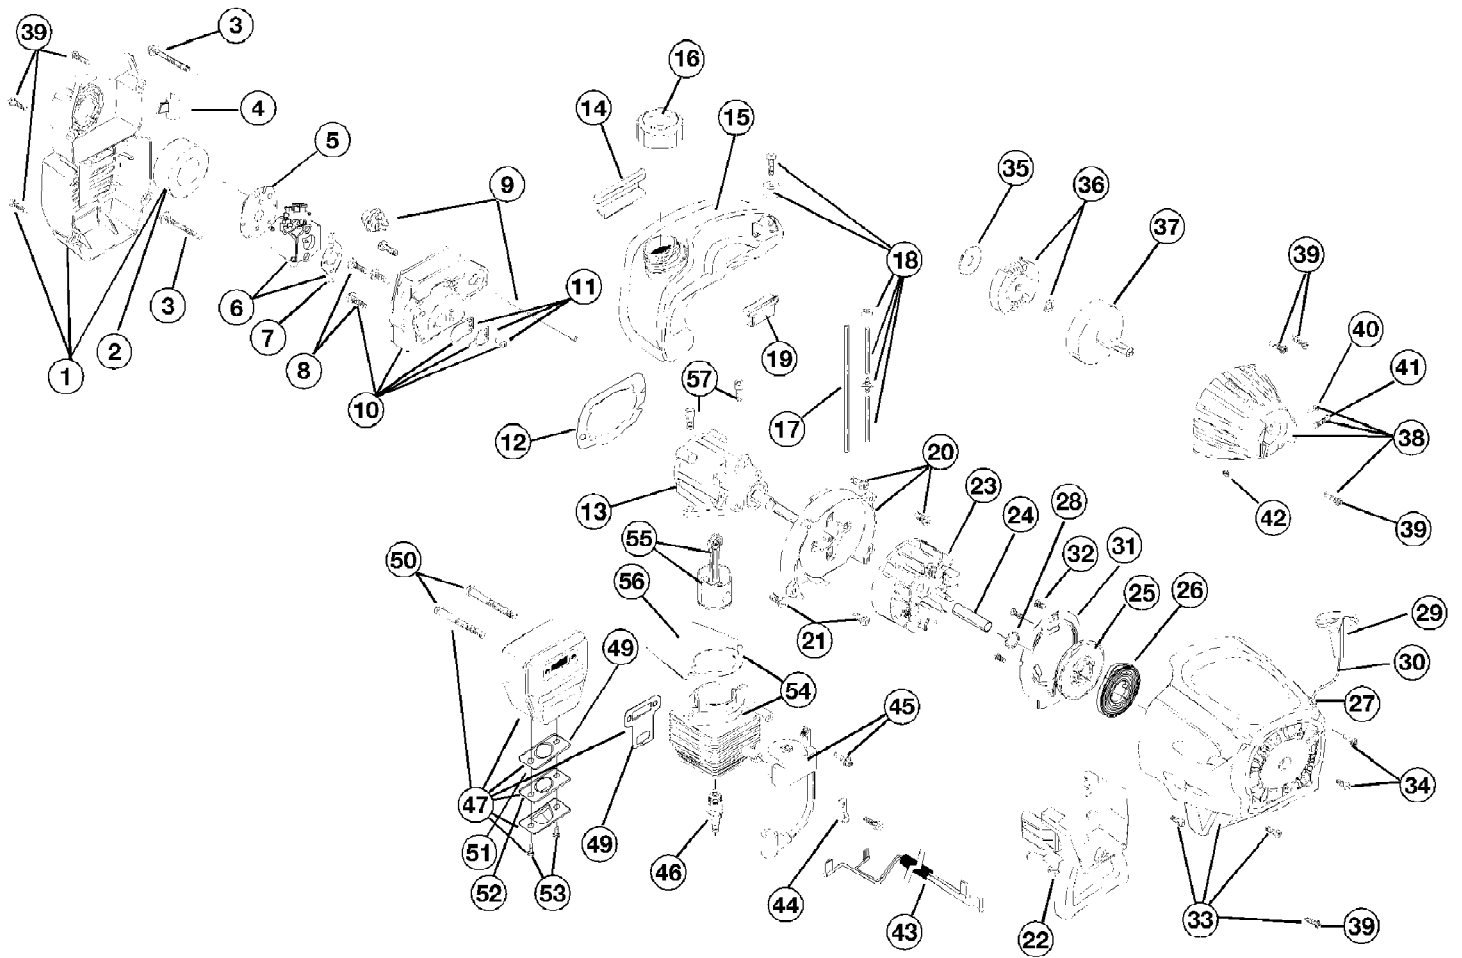

TB75SS 41ADT75C763
Engine Parts

TB75SS 41ADT75C763
Engine Parts

Page 4 of 5

Ref #	Part Number	Qty	S/P/F	Description
1	753-04317	1		Air Cleaner/Muffler Cover Assembly (includes 2 & 39)
2	791-180350B	1	/P	Air Cleaner Filter
3	791-180351	1		Carburetor Mounting Screw Assembly
4	753-1193	1	S	Choke Extension
5	753-1194	1	S	Choke Plate
6	753-04318	1	S	Carburetor Assembly (includes 7 & 18)
7	791-610675	1		Carburetor Gasket
8	791-181860	1		Carb Mount Screw
9	791-181801	1	S	Primer and Hose Assembly
10	753-1196	1	/P	Carb Mount Assembly (includes 8)
11	791-684451	1		Reed Assembly
12	753-1208	1	/P	Carburetor Mount Gasket
13	753-04108	1		Crank Case Service Assembly (includes 8 & 20)
14	791-612134	1		Rear Mounting Pad
15	753-04307	1	/P	Fuel Tank Assembly (includes 16-18)
16	791-182612	1	/P	Fuel Cap Assembly
17	791-182352	1		Fuel Return Line
18	753-04233	1		Fuel Line Assembly
19	791-145308	1		Front Mounting Pad
20	791-153520	1		Shroud Assembly
21	791-181861	1		Shroud Screw
22	791-182064	1	S	Shroud Extension and Stand
23	791-181867	1	S	Flywheel Assembly
24	791-181065	1		Spacer
25	753-1199	1		Recoil Pulley Assembly
26	753-04286	1		Recoil Spring
27	753-1200	1		Rope Guide
28	791-181247	1	S	Pulley Retainer
29	791-181079	1	S	Pull Handle
30	791-613103	1		Rope
31	753-1201	1	S	Pressure Plate Assembly
32	753-1202	1		Plate Screw
33	753-1203	1		Starter Housing Assembly (includes 25-32, 34 & 39)
34	791-181862	1	/P	Housing Screw
35	791-182368	1	S	Clutch Washer
36	791-182369	1	S	Clutch Rotor Assembly
37	791-153592	1	/P	Clutch Drum Assembly
38	753-1204	1		Clutch Cover Assembly (includes 39-42)
39	791-181345	1	/P	Cover Screw
40	791-182519	1		Anti-Rotation Screw
41	753-04003	1		Clamping Screw
42	791-180217	1	S	Clamping Nut
43	791-182798	1		Wire Leads and Sleeve
44	791-611063	1	/P	Ground Tab
45	753-04109	1		Module Assembly
46	791-610311B	1	/P	Spark Plug
47	753-04110	1	/P	Muffler Assembly (includes 48-53)
48	753-04312	1	S	Spark Arrestor Screen
49	791-182065	1	S	Exhaust Gasket